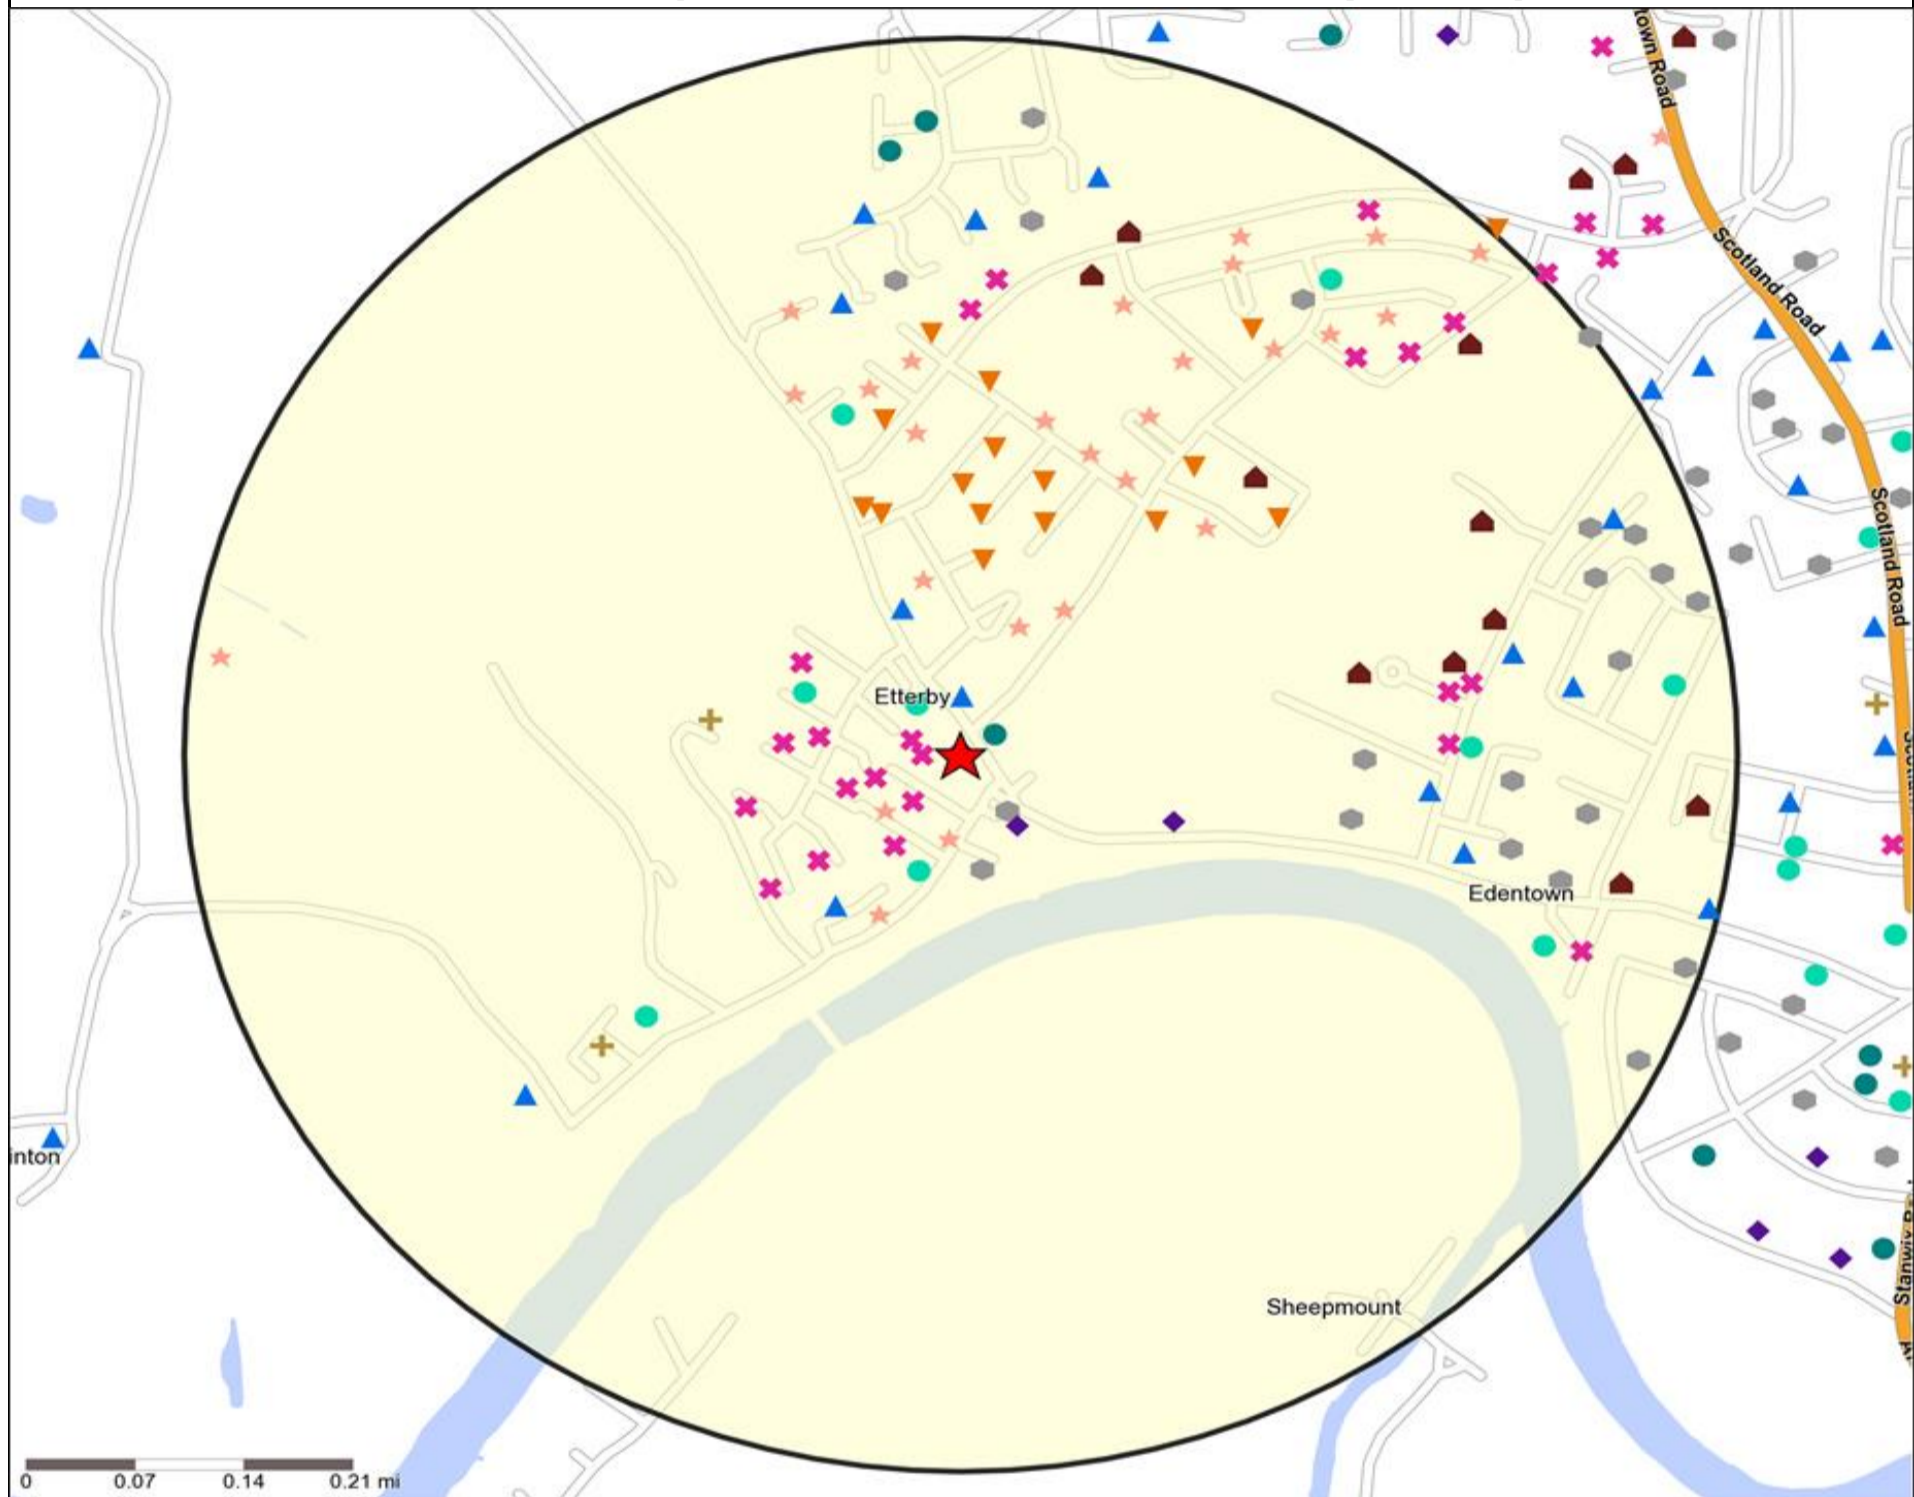

Mosaic UK Map and Data: REDFERN, ETTERBY (203228)

Copyright Experian Ltd, HERE 2015. Ordnance Survey © Crown copyright 2015

- Location
- 0.5, 1.5, 3 & 5 Mile Distance
- Rivers, Canals and Lakes
- **Mosaic UK Groups**
- A City Prosperity
- B Prestige Positions
- C Country Living
- D Rural Reality
- E Senior Security
- F Suburban Stability
- G Domestic Success
- H Aspiring Homemakers
- I Family Basics
- J Transient Renters
- K Municipal Challenge
- L Vintage Value
- M Modest Traditions
- N Urban Cohesion
- O Rental Hubs

Mosaic UK Data Table (Residential)

	Count:	Index:
	0 - 0.5 Miles	0 - 0.5 Miles
A City Prosperity (18+)	0	0
B Prestige Positions (18+)	16	7
C Country Living (18+)	0	0
D Rural Reality (18+)	0	0
E Senior Security (18+)	444	174
F Suburban Stability (18+)	445	232
G Domestic Success (18+)	105	40
H Aspiring Homemakers (18+)	191	67
I Family Basics (18+)	287	126
J Transient Renters (18+)	609	335
K Municipal Challenge (18+)	0	0
L Vintage Value (18+)	331	167
M Modest Traditions (18+)	622	416
N Urban Cohesion (18+)	0	0
O Rental Hubs (18+)	96	40
Adults 18+ estimate 2015	3,146	100