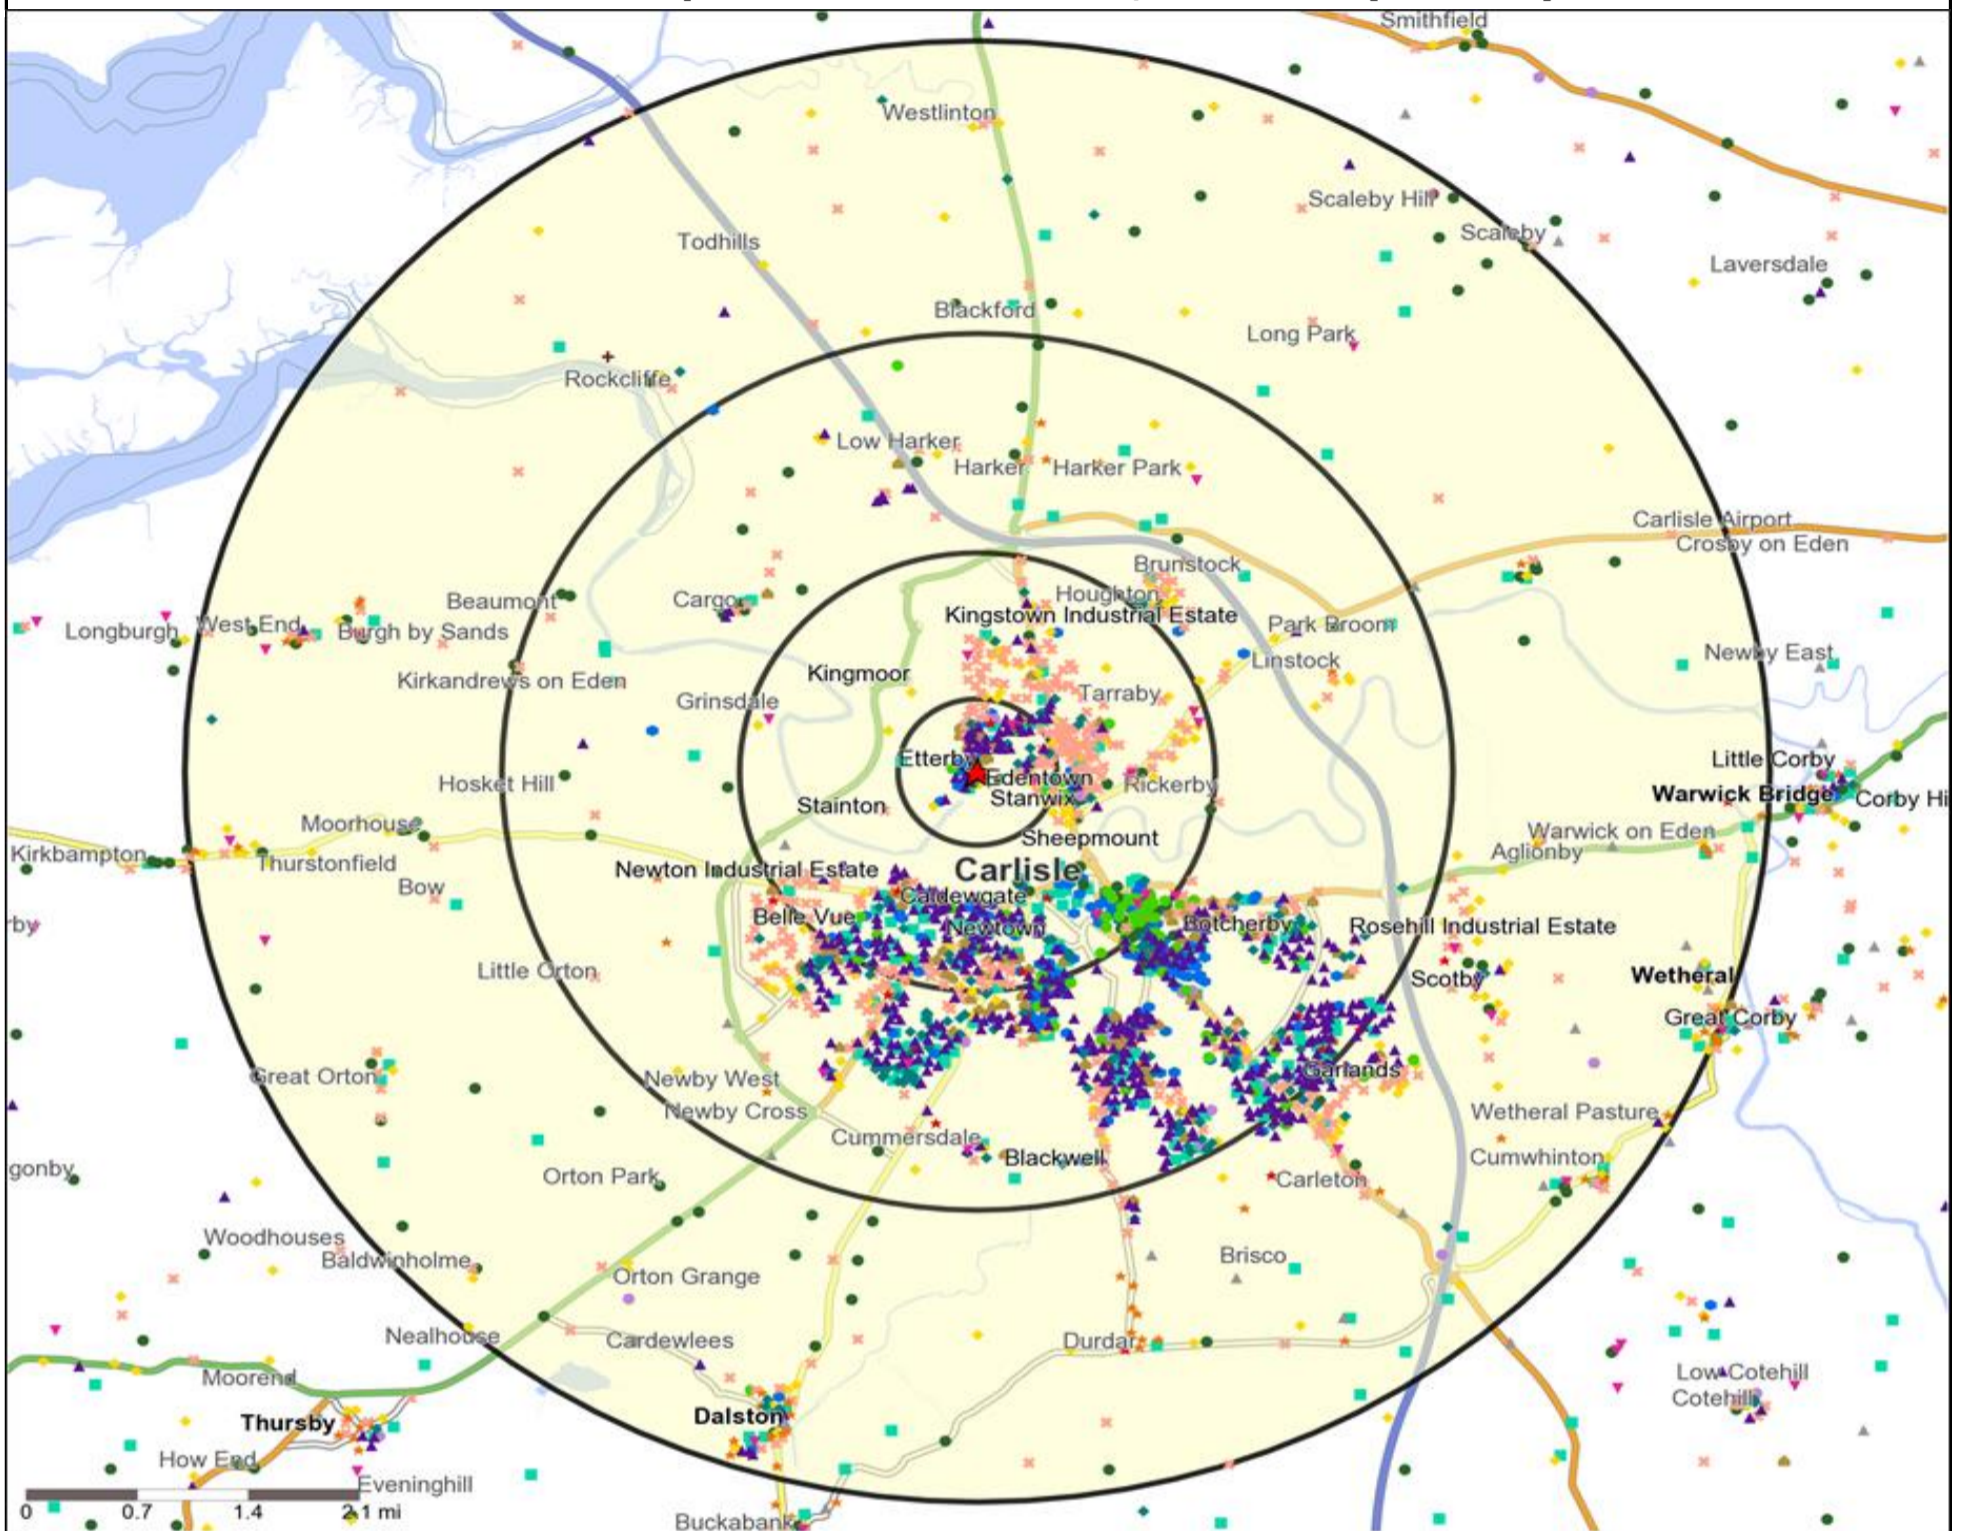

Occasions Map and Data: REDFERN, ETTERBY (203228)

Copyright Experian Ltd, HERE 2015. Ordnance Survey © Crown copyright 2015

- ★ Location
- 0.5, 1.5, 3 & 5 Mile Distance
- ~ Rivers, Canals and Lakes
- Occasions Types
- 01 Mine's a Pint
- 02 Early Doors
- 03 Everyday is Friday
- ▲ 04 Weekend Millionaires
- 05 Out On The Town
- ▲ 06 Business and Pleasure
- 07 Sporting Pints
- 08 Student Social
- ▼ 09 Leisurely Lunch
- ▲ 10 Wining and Dining
- 11 Household Outing
- ★ 12 Midweek Meal Deal
- 13 Date Night
- ★ 14 Birthday Treat
- + 15 Pre Show Meal

Occasions Data Table

	Count:					Index:				
	0 - 0.5 Miles	0 - 1.5 Miles	0 - 3.0 Miles	0 - 5.0 Miles	15 Min Drivetime	0 - 0.5	0 - 1.5	0 - 3.0	0 - 5.0	15 Min Drivetime
01 Mine's a Pint	198	1,758	5,239	5,950	6,423	78	98	107	105	107
02 Early Doors	269	1,655	4,866	5,524	5,965	127	110	118	117	118
03 Everyday is Friday	207	1,409	3,873	4,369	4,652	115	110	110	108	108
04 Weekend Millionaires	361	2,344	7,254	7,986	8,460	139	127	144	137	137
05 Out On The Town	301	2,170	5,966	6,559	6,778	120	122	122	117	114
06 Business and Pleasure	73	570	1,469	1,774	1,857	56	62	58	61	60
07 Sporting Pints	215	1,660	4,654	5,005	5,219	78	84	87	81	79
08 Student Social	77	697	1,460	1,939	2,184	66	84	64	74	78
09 Leisurely Lunch	236	1,614	4,283	5,100	5,517	96	92	90	93	94
10 Wining and Dining	256	1,882	4,416	5,383	5,776	91	94	81	86	87
11 Household Outing	300	1,713	4,799	5,286	5,525	135	108	111	107	105
12 Midweek Meal Deal	145	1,060	3,251	3,834	4,038	116	119	134	137	136
13 Date Night	154	1,254	2,756	3,616	3,988	77	89	71	81	84
14 Birthday Treat	164	1,218	3,209	3,817	4,100	82	86	83	86	87
15 Pre Show Meal	63	473	1,131	1,330	1,379	92	97	85	87	85
Number of Occasions	3,019	21,477	58,626	67,472	71,861	100	100	100	100	100