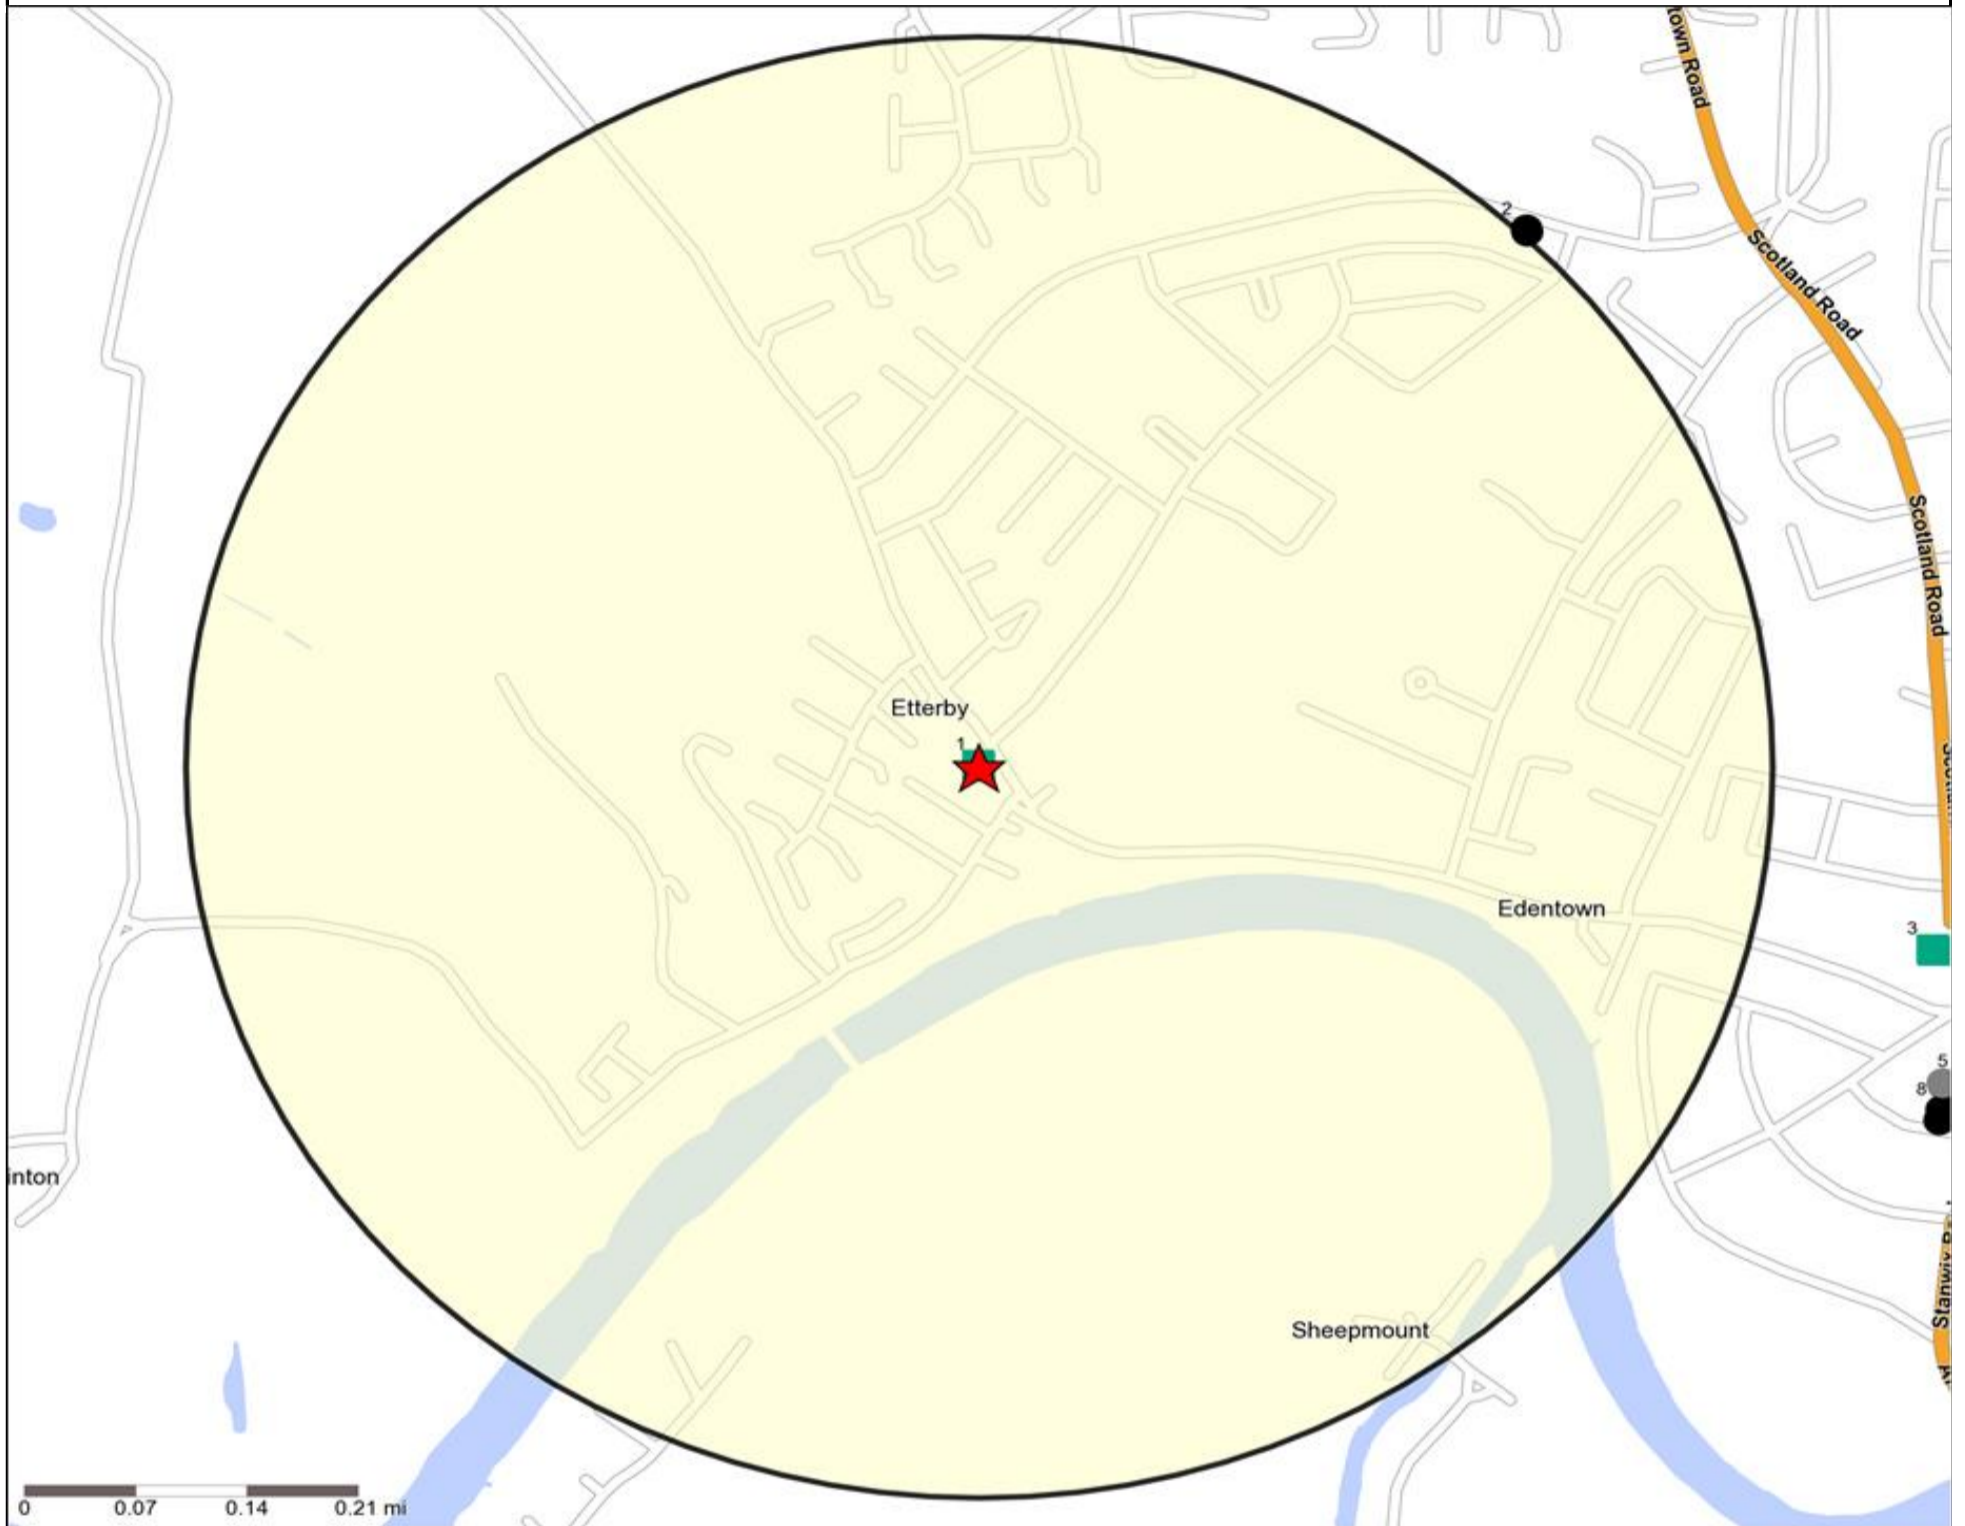

Competition Map and Data: REDFERN, ETTERBY (203228)

Numbers on competition points relate to the distance ranking in the competition table on page 7. Copyright Experian Ltd, HERE 2015. Ordnance Survey © Crown copyright 2015

- Location
- Branded Food
- Dry Led
- Café / Wine Bar
- Other
- 0.5, 1.5, 3 & 5 Mile Distance
- Circuit Bar
- Rural Character
- Rivers, Canals and Lakes
- Community Local

Competition Type Summary Table

Reporting Category	0 - 0.5 Miles
Café / Wine Bar	0
Circuit Bar	0
Community Local	1
Dry Led	0
Branded Food Pub	0
Rural	0
Other	0
Total	1