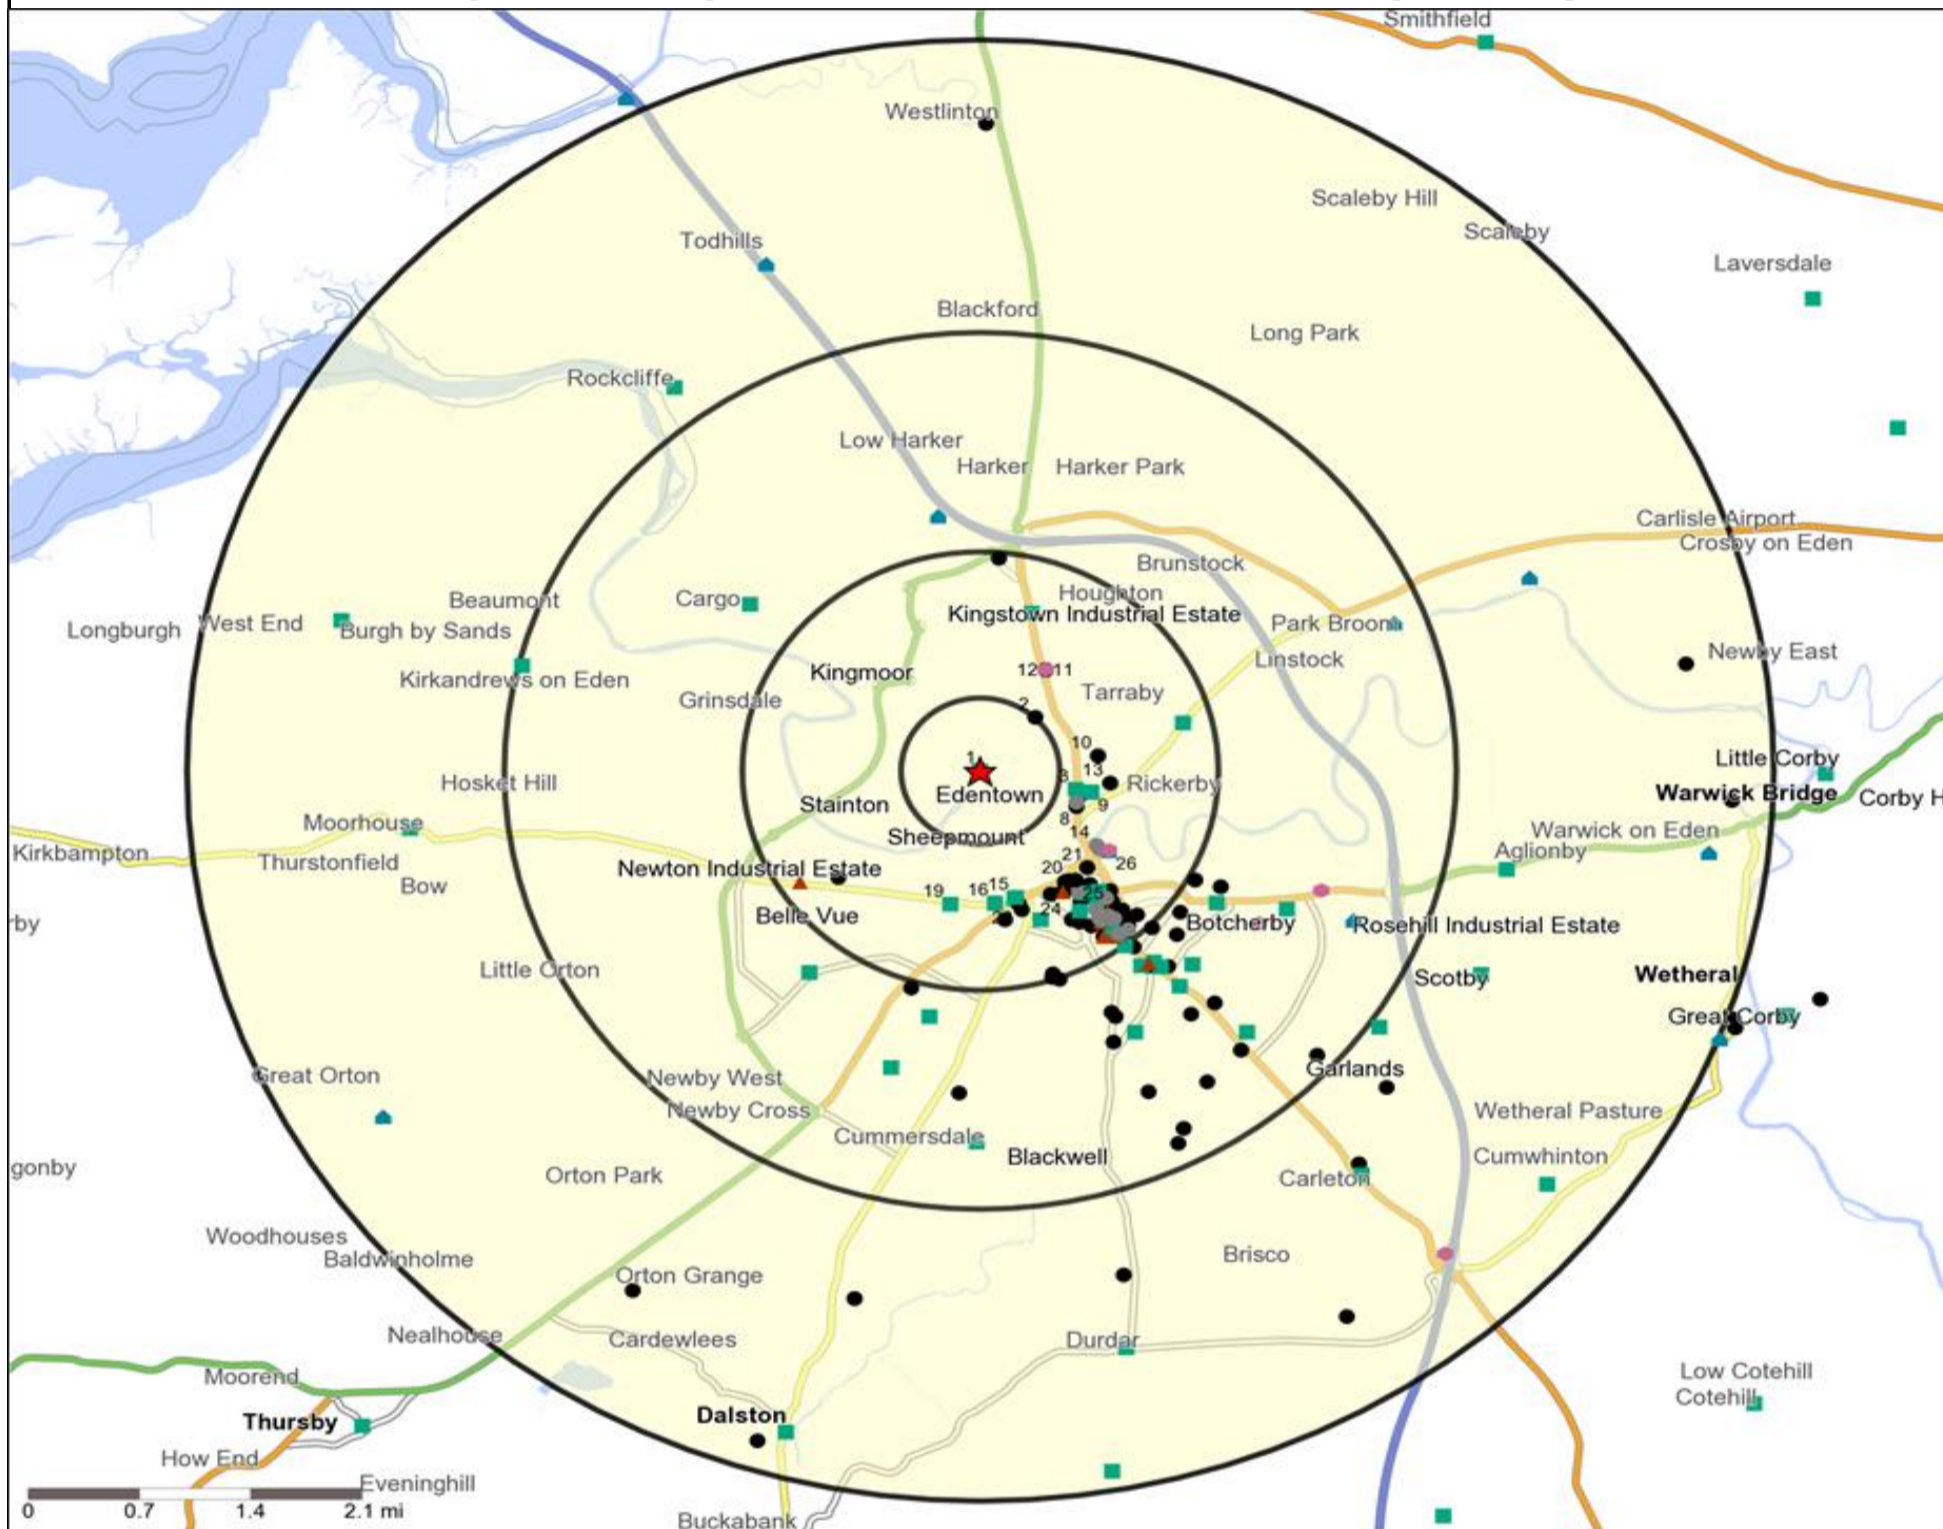

Competition Map and Data: REDFERN, ETTERBY (203228)

Numbers on competition points relate to the distance ranking in the competition table on page 7. Copyright Experian Ltd, HERE 2015. Ordnance Survey © Crown copyright 2015

- Location
- Branded Food
- Dry Led
- 0.5, 1.5, 3 & 5 Mile Distance
- Café / Wine Bar
- Other
- Rivers, Canals and Lakes
- Circuit Bar
- Rural Character
- Community Local

Competition Type Summary Table

Reporting Category	0 - 0.5 Miles	0 - 1.5 Miles	0 - 3.0 Miles	0 - 5.0 Miles
Café / Wine Bar	0	15	15	15
Circuit Bar	0	20	21	21
Community Local	1	18	32	42
Dry Led	0	0	3	5
Branded Food Pub	0	2	4	5
Rural	0	0	0	0
Other	0	73	101	116
Total	1	128	176	204