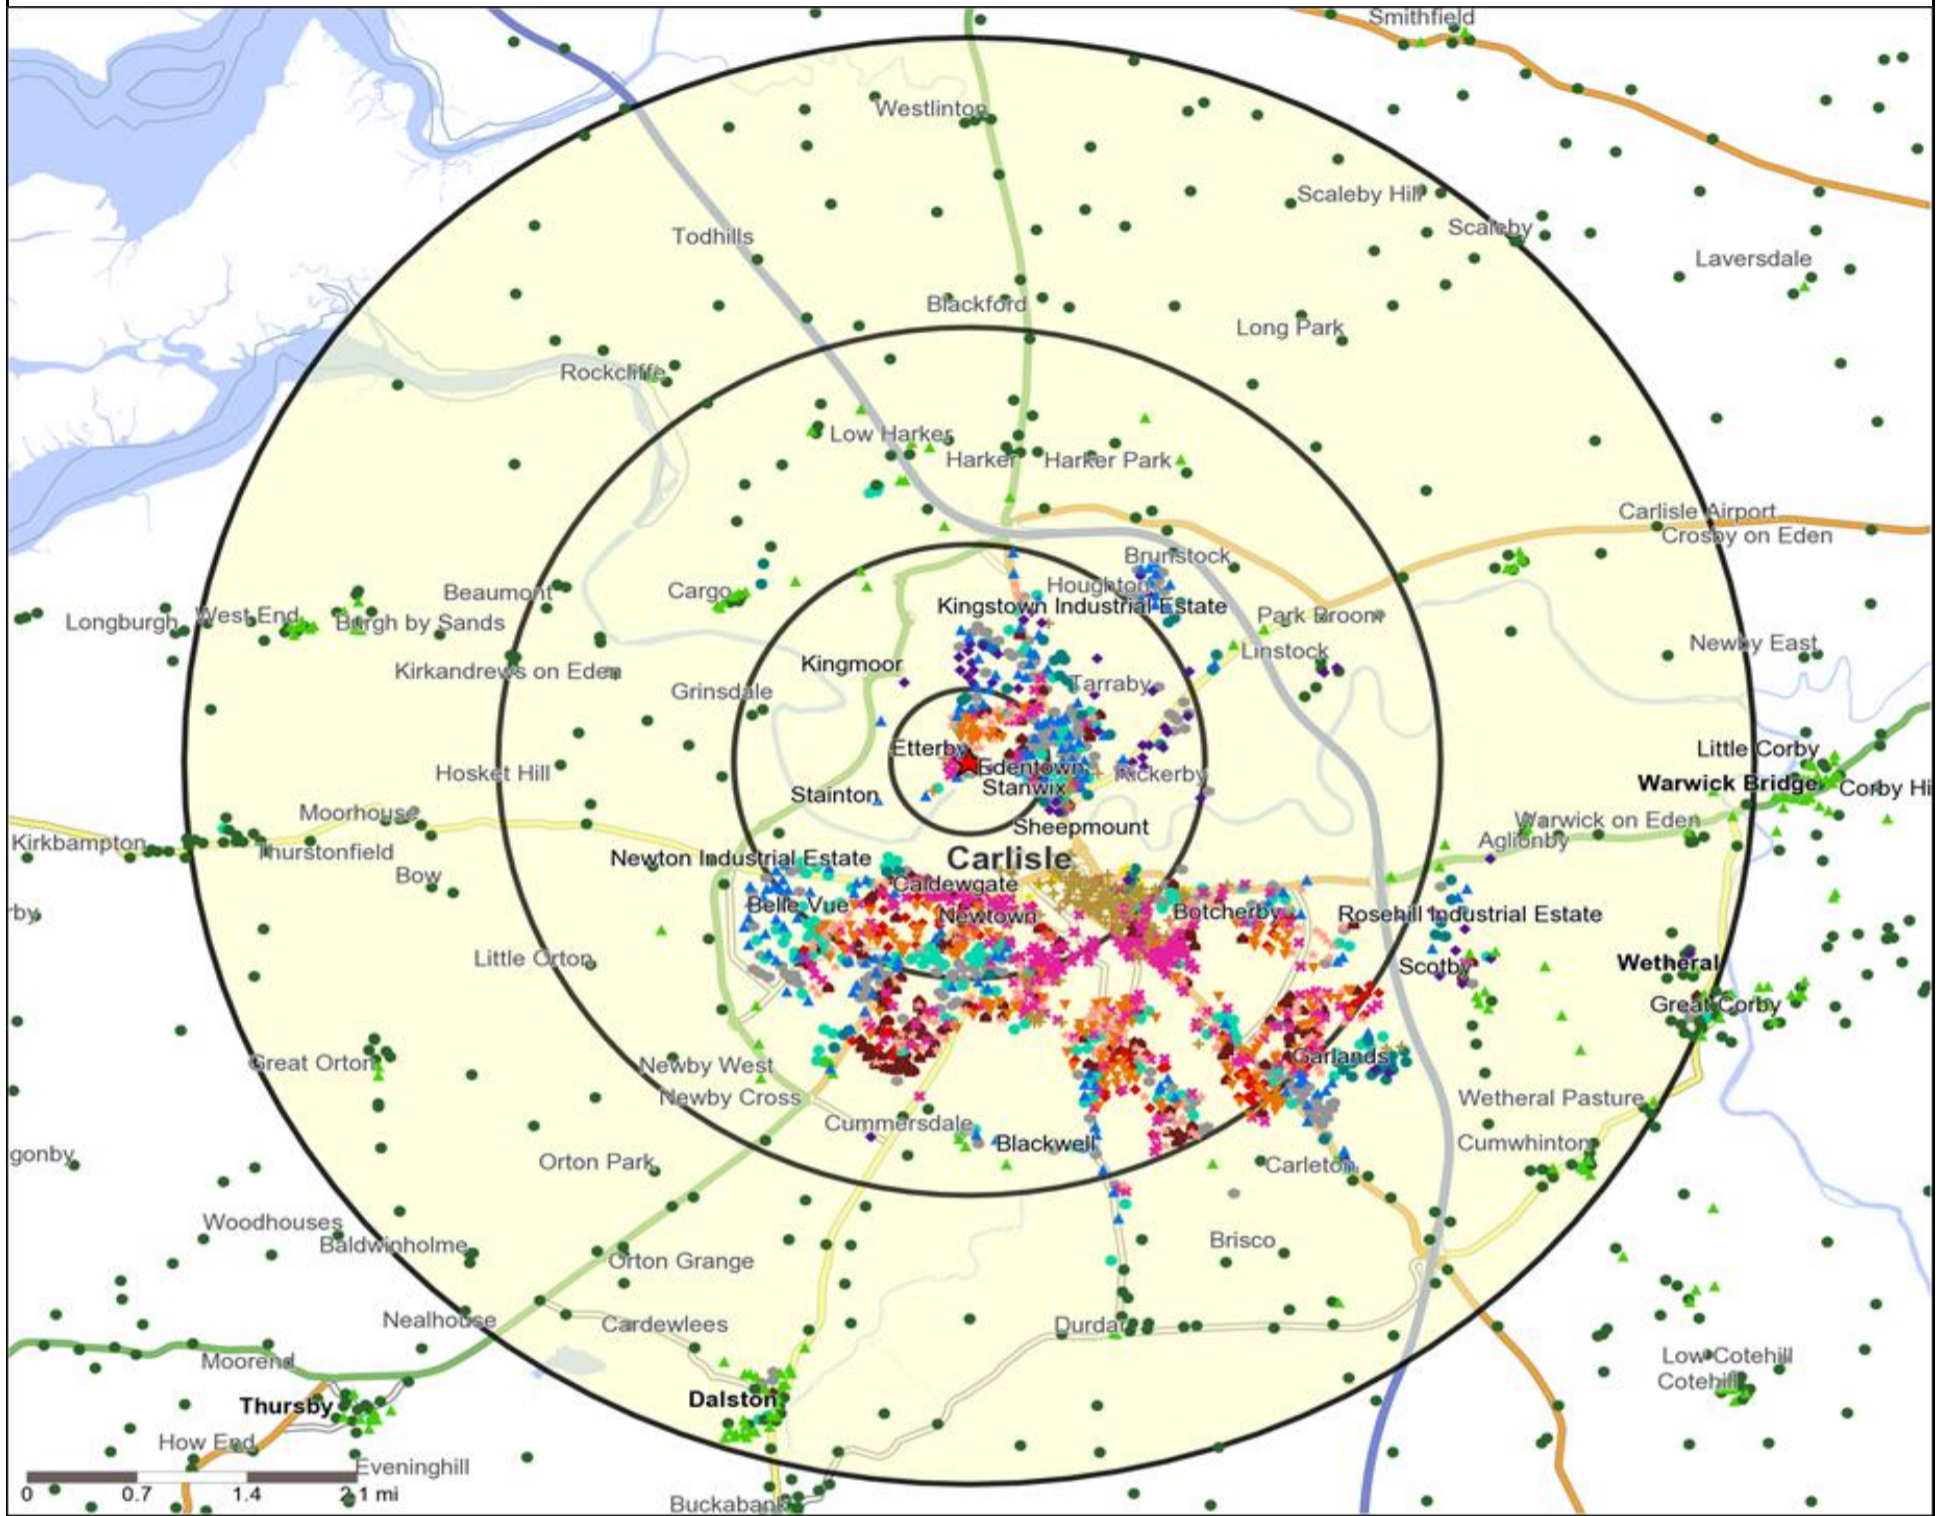

Mosaic UK Map and Data: REDFERN, ETTERBY (203228)

Copyright Experian Ltd, HERE 2015. Ordnance Survey © Crown copyright 2015