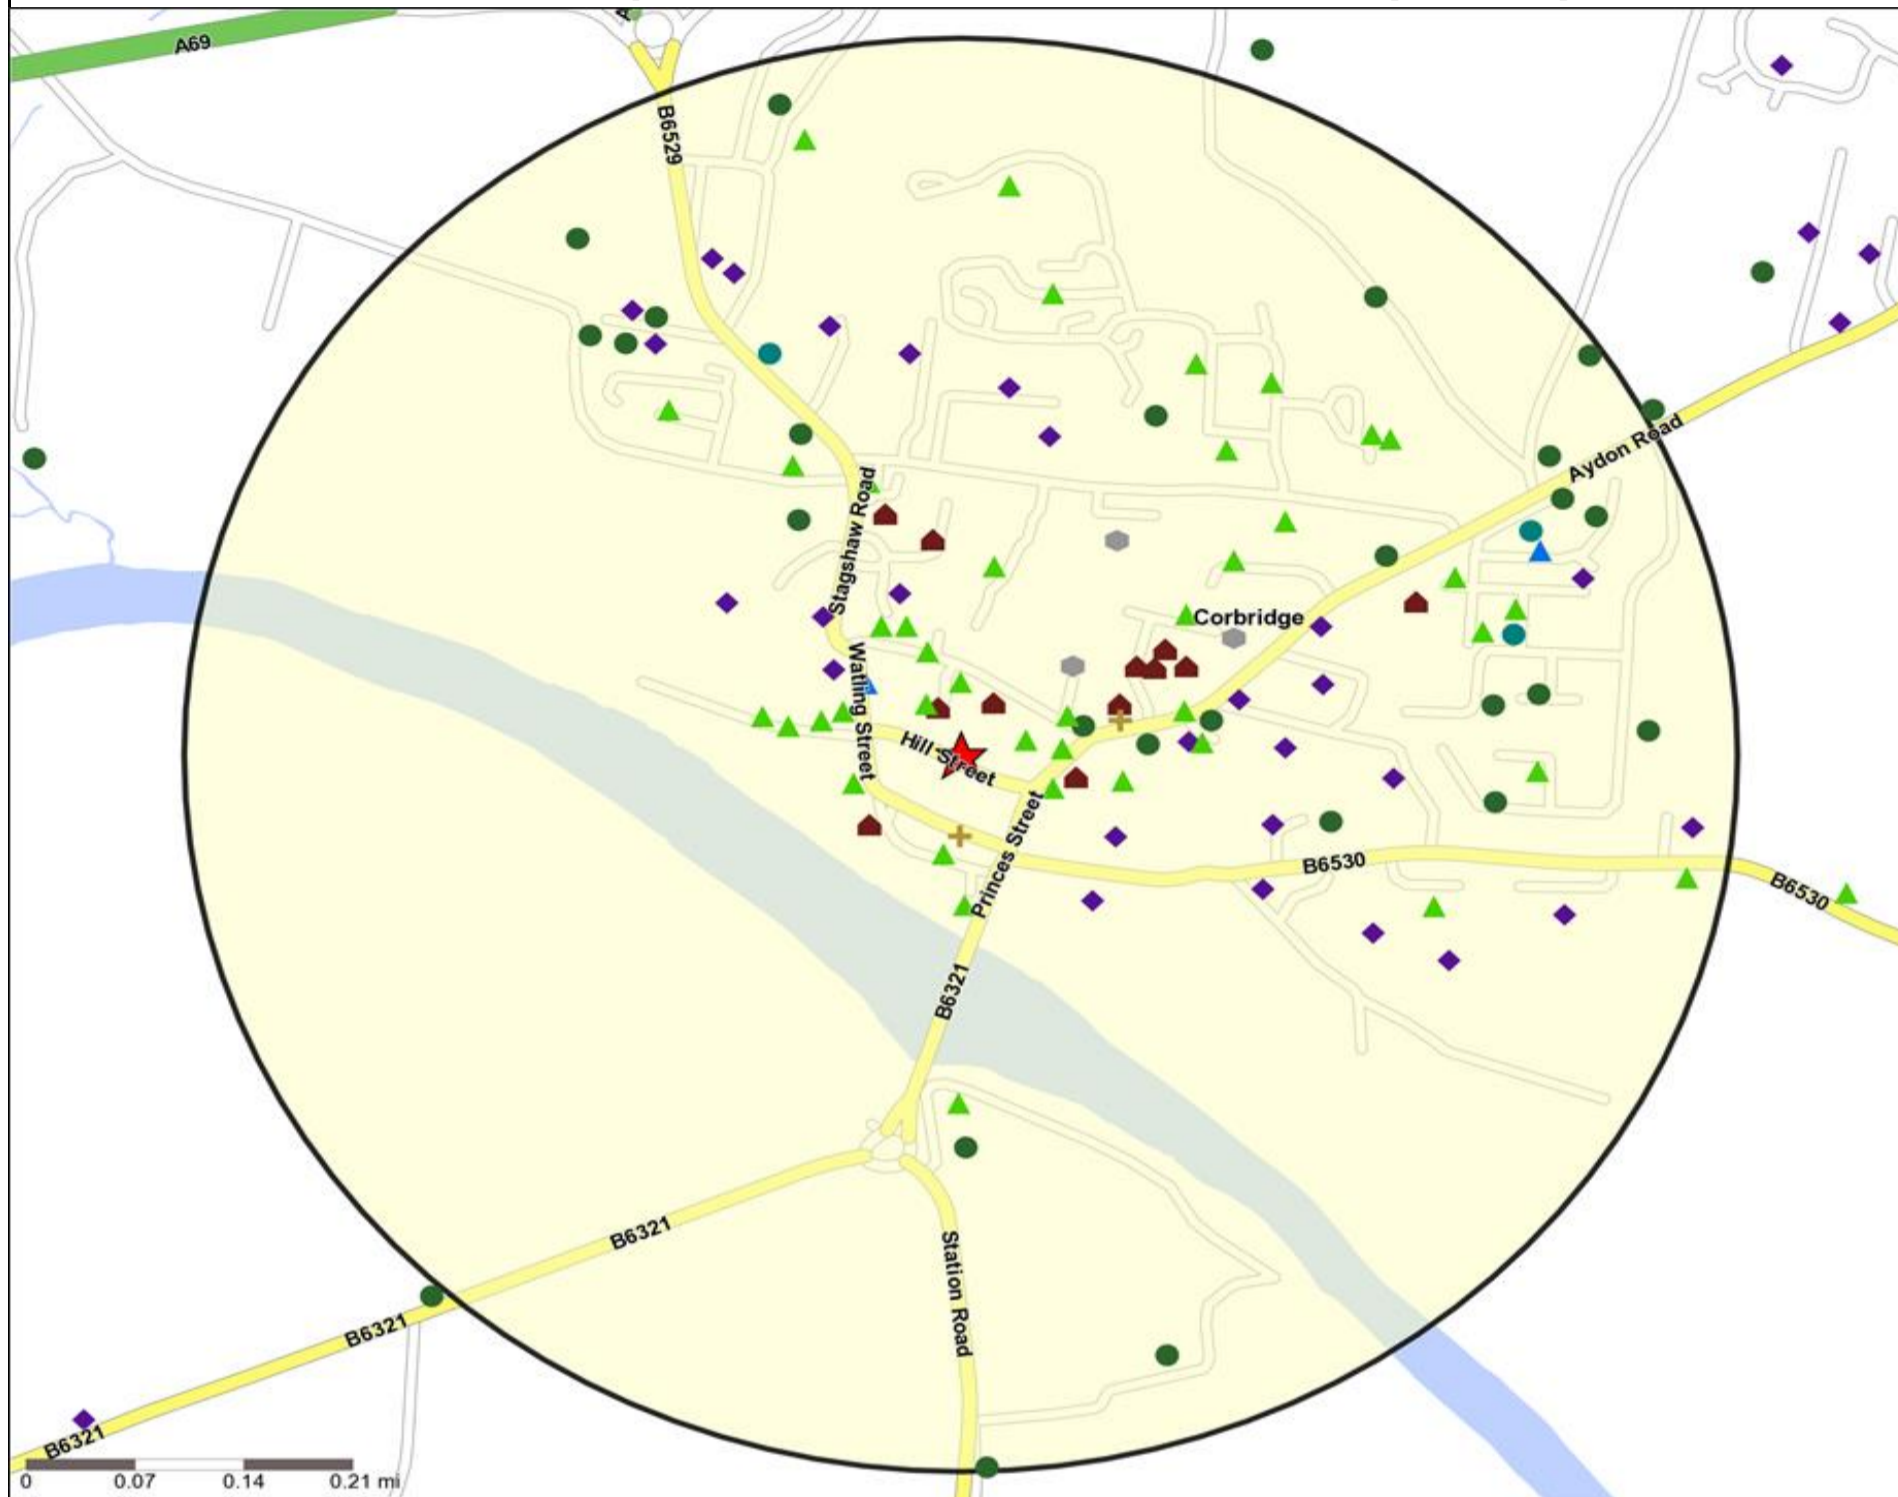

Mosaic UK Map and Data: BLUE BELL, CORBRIDGE (200816)

Copyright Experian Ltd, HERE 2015. Ordnance Survey © Crown copyright 2015

- Location
- 0.5, 1.5, 3 & 5 Mile Distance
- Rivers, Canals and Lakes
- **Mosaic UK Groups**
- A City Prosperity
- B Prestige Positions
- C Country Living
- D Rural Reality
- E Senior Security
- F Suburban Stability
- G Domestic Success
- H Aspiring Homemakers
- I Family Basics
- J Transient Renters
- K Municipal Challenge
- L Vintage Value
- M Modest Traditions
- N Urban Cohesion
- O Rental Hubs

Mosaic UK Data Table (Residential)

	Count:	Index:
	0 - 0.5 Miles	0 - 0.5 Miles
A City Prosperity (18+)	0	0
B Prestige Positions (18+)	322	98
C Country Living (18+)	10	3
D Rural Reality (18+)	0	0
E Senior Security (18+)	894	244
F Suburban Stability (18+)	577	209
G Domestic Success (18+)	749	197
H Aspiring Homemakers (18+)	789	192
I Family Basics (18+)	24	7
J Transient Renters (18+)	438	168
K Municipal Challenge (18+)	0	0
L Vintage Value (18+)	446	157
M Modest Traditions (18+)	43	20
N Urban Cohesion (18+)	16	7
O Rental Hubs (18+)	204	59
Adults 18+ estimate 2015	4,512	100