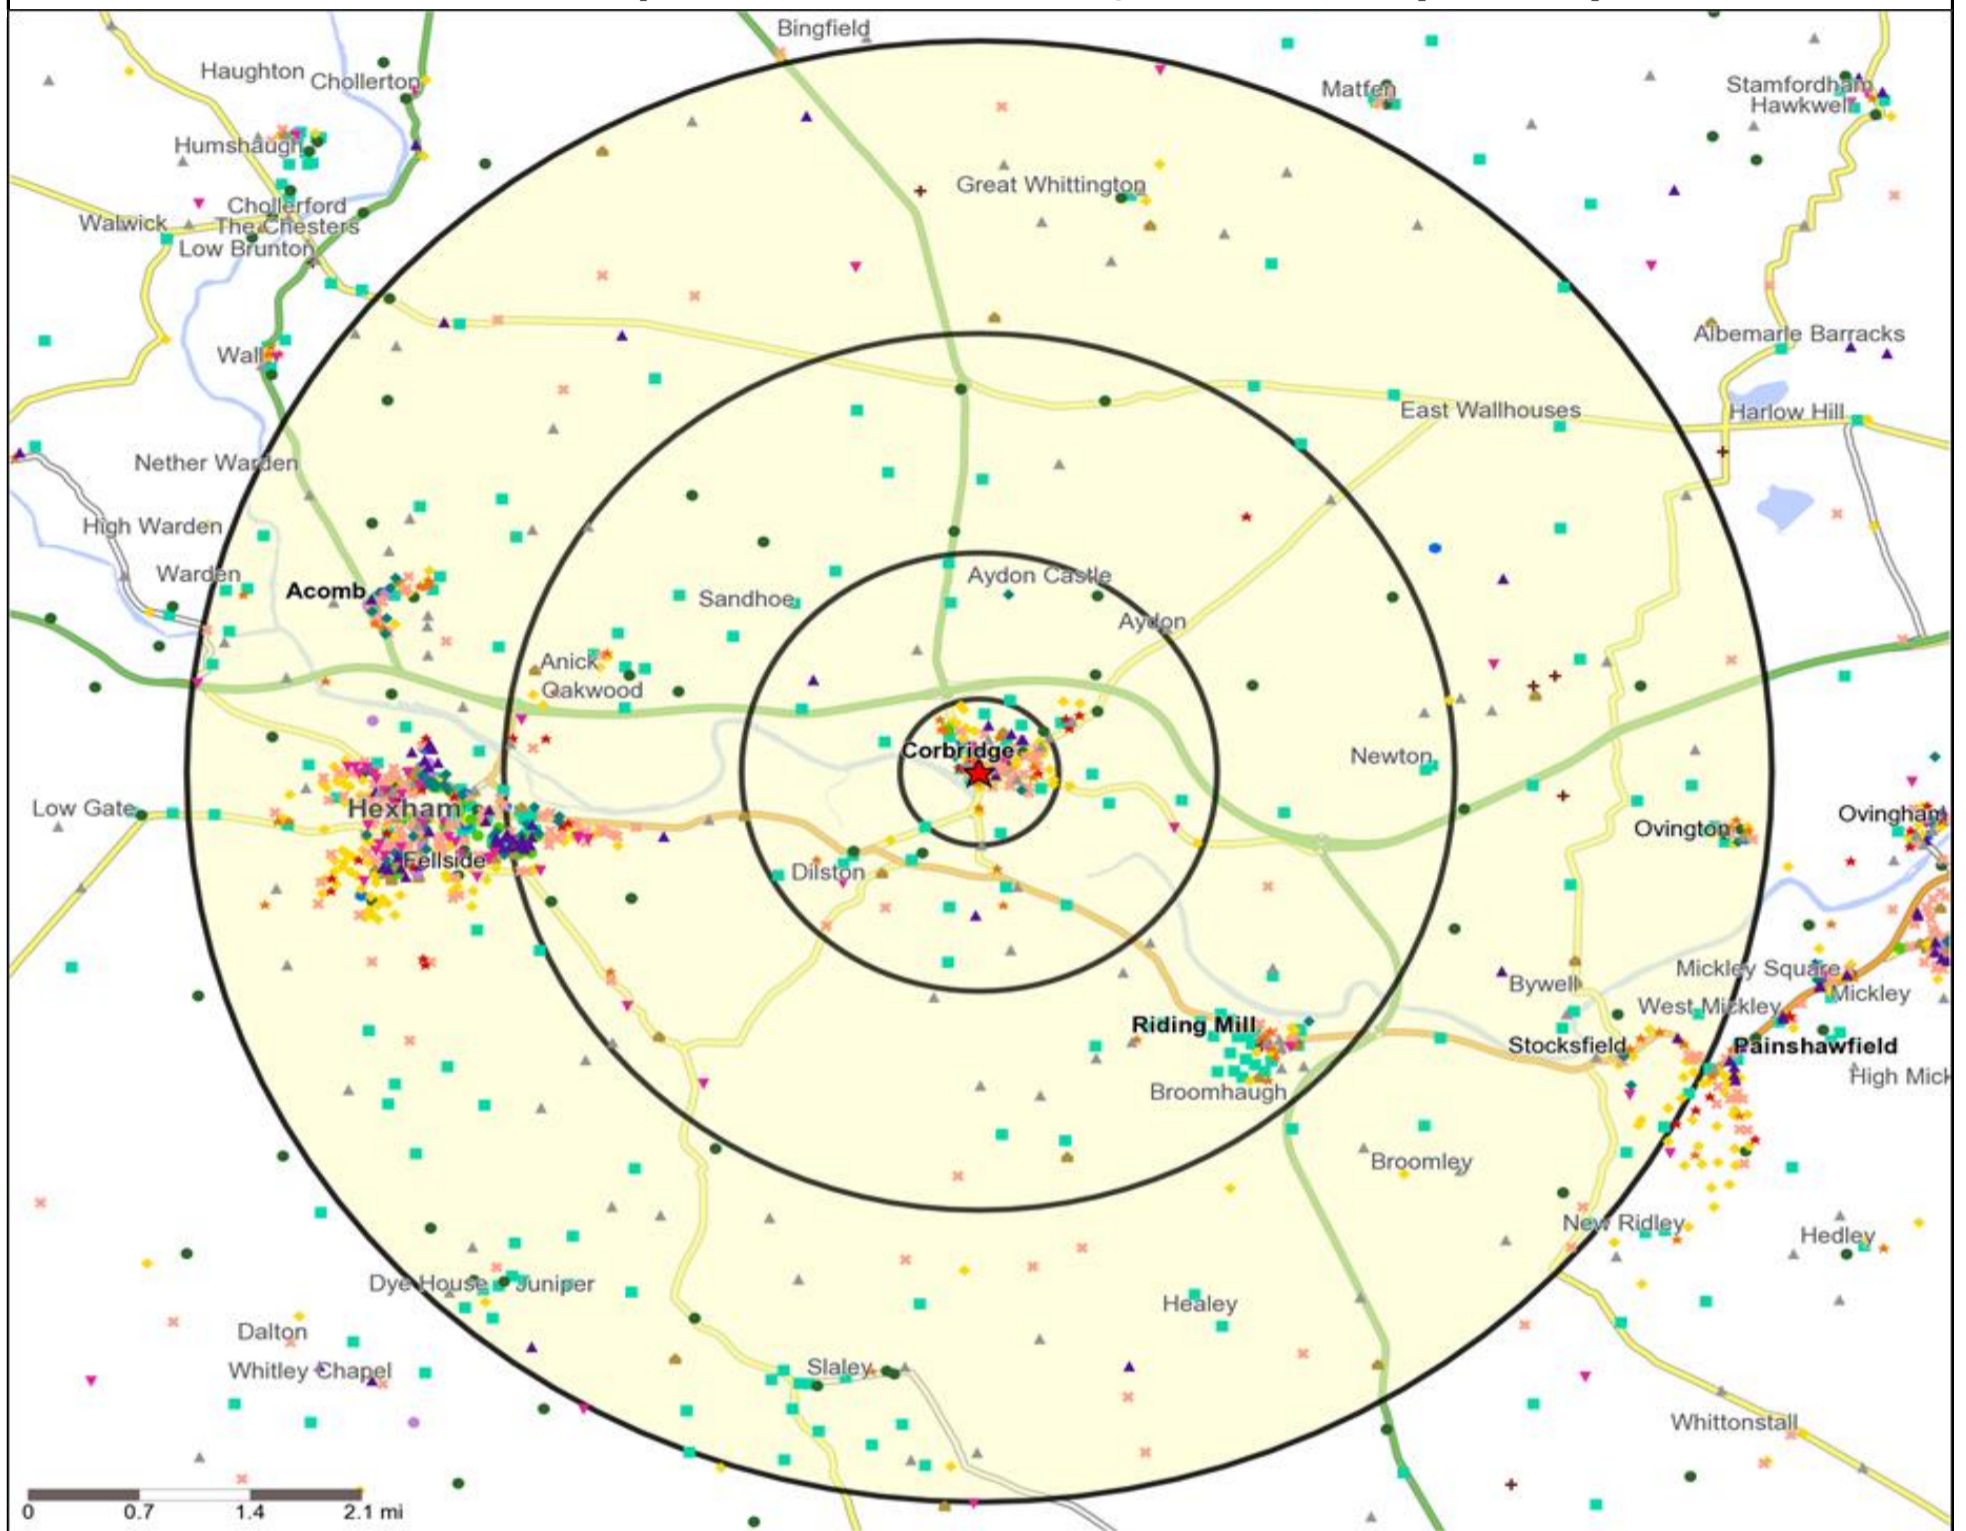

**Mosaic UK Map and Data: BLUE BELL, CORBRIDGE (200816)**

Copyright Experian Ltd, HERE 2015. Ordnance Survey © Crown copyright 2015

- Location
- 0.5, 1.5, 3 & 5 Mile Distance
- Rivers, Canals and Lakes
- Mosaic UK Groups**
- A City Prosperity
- B Prestige Positions
- C Country Living
- D Rural Reality
- E Senior Security
- F Suburban Stability
- G Domestic Success
- H Aspiring Homemakers
- I Family Basics
- J Transient Renters
- K Municipal Challenge
- L Vintage Value
- M Modest Traditions
- N Urban Cohesion
- O Rental Hubs

**Mosaic UK Data Table (Residential)**

	Count:	Index:
	0 - 0.5 Miles	0 - 0.5 Miles
<b>A City Prosperity (18+)</b>	0	0
<b>B Prestige Positions (18+)</b>	322	98
<b>C Country Living (18+)</b>	10	3
<b>D Rural Reality (18+)</b>	0	0
<b>E Senior Security (18+)</b>	894	244
<b>F Suburban Stability (18+)</b>	577	209
<b>G Domestic Success (18+)</b>	749	197
<b>H Aspiring Homemakers (18+)</b>	789	192
<b>I Family Basics (18+)</b>	24	7
<b>J Transient Renters (18+)</b>	438	168
<b>K Municipal Challenge (18+)</b>	0	0
<b>L Vintage Value (18+)</b>	446	157
<b>M Modest Traditions (18+)</b>	43	20
<b>N Urban Cohesion (18+)</b>	16	7
<b>O Rental Hubs (18+)</b>	204	59
<b>Adults 18+ estimate 2015</b>	<b>4,512</b>	<b>100</b>

### Occasions Map and Data: BLUE BELL, CORBRIDGE (200816)

Copyright Experian Ltd, HERE 2015. Ordnance Survey © Crown copyright 2015

- ★ Location
- 0.5, 1.5, 3 & 5 Mile Distance
- ~ Rivers, Canals and Lakes
- Occasions Types
- 01 Mine's a Pint
- ◆ 02 Early Doors
- 03 Everyday is Friday
- ▲ 04 Weekend Millionaires
- 05 Out On The Town
- ▲ 06 Business and Pleasure
- 07 Sporting Pints
- 08 Student Social
- ▼ 09 Leisurely Lunch
- ▲ 10 Wining and Dining
- ▲ 11 Household Outing
- ★ 12 Midweek Meal Deal
- ◆ 13 Date Night
- ★ 14 Birthday Treat
- + 15 Pre Show Meal