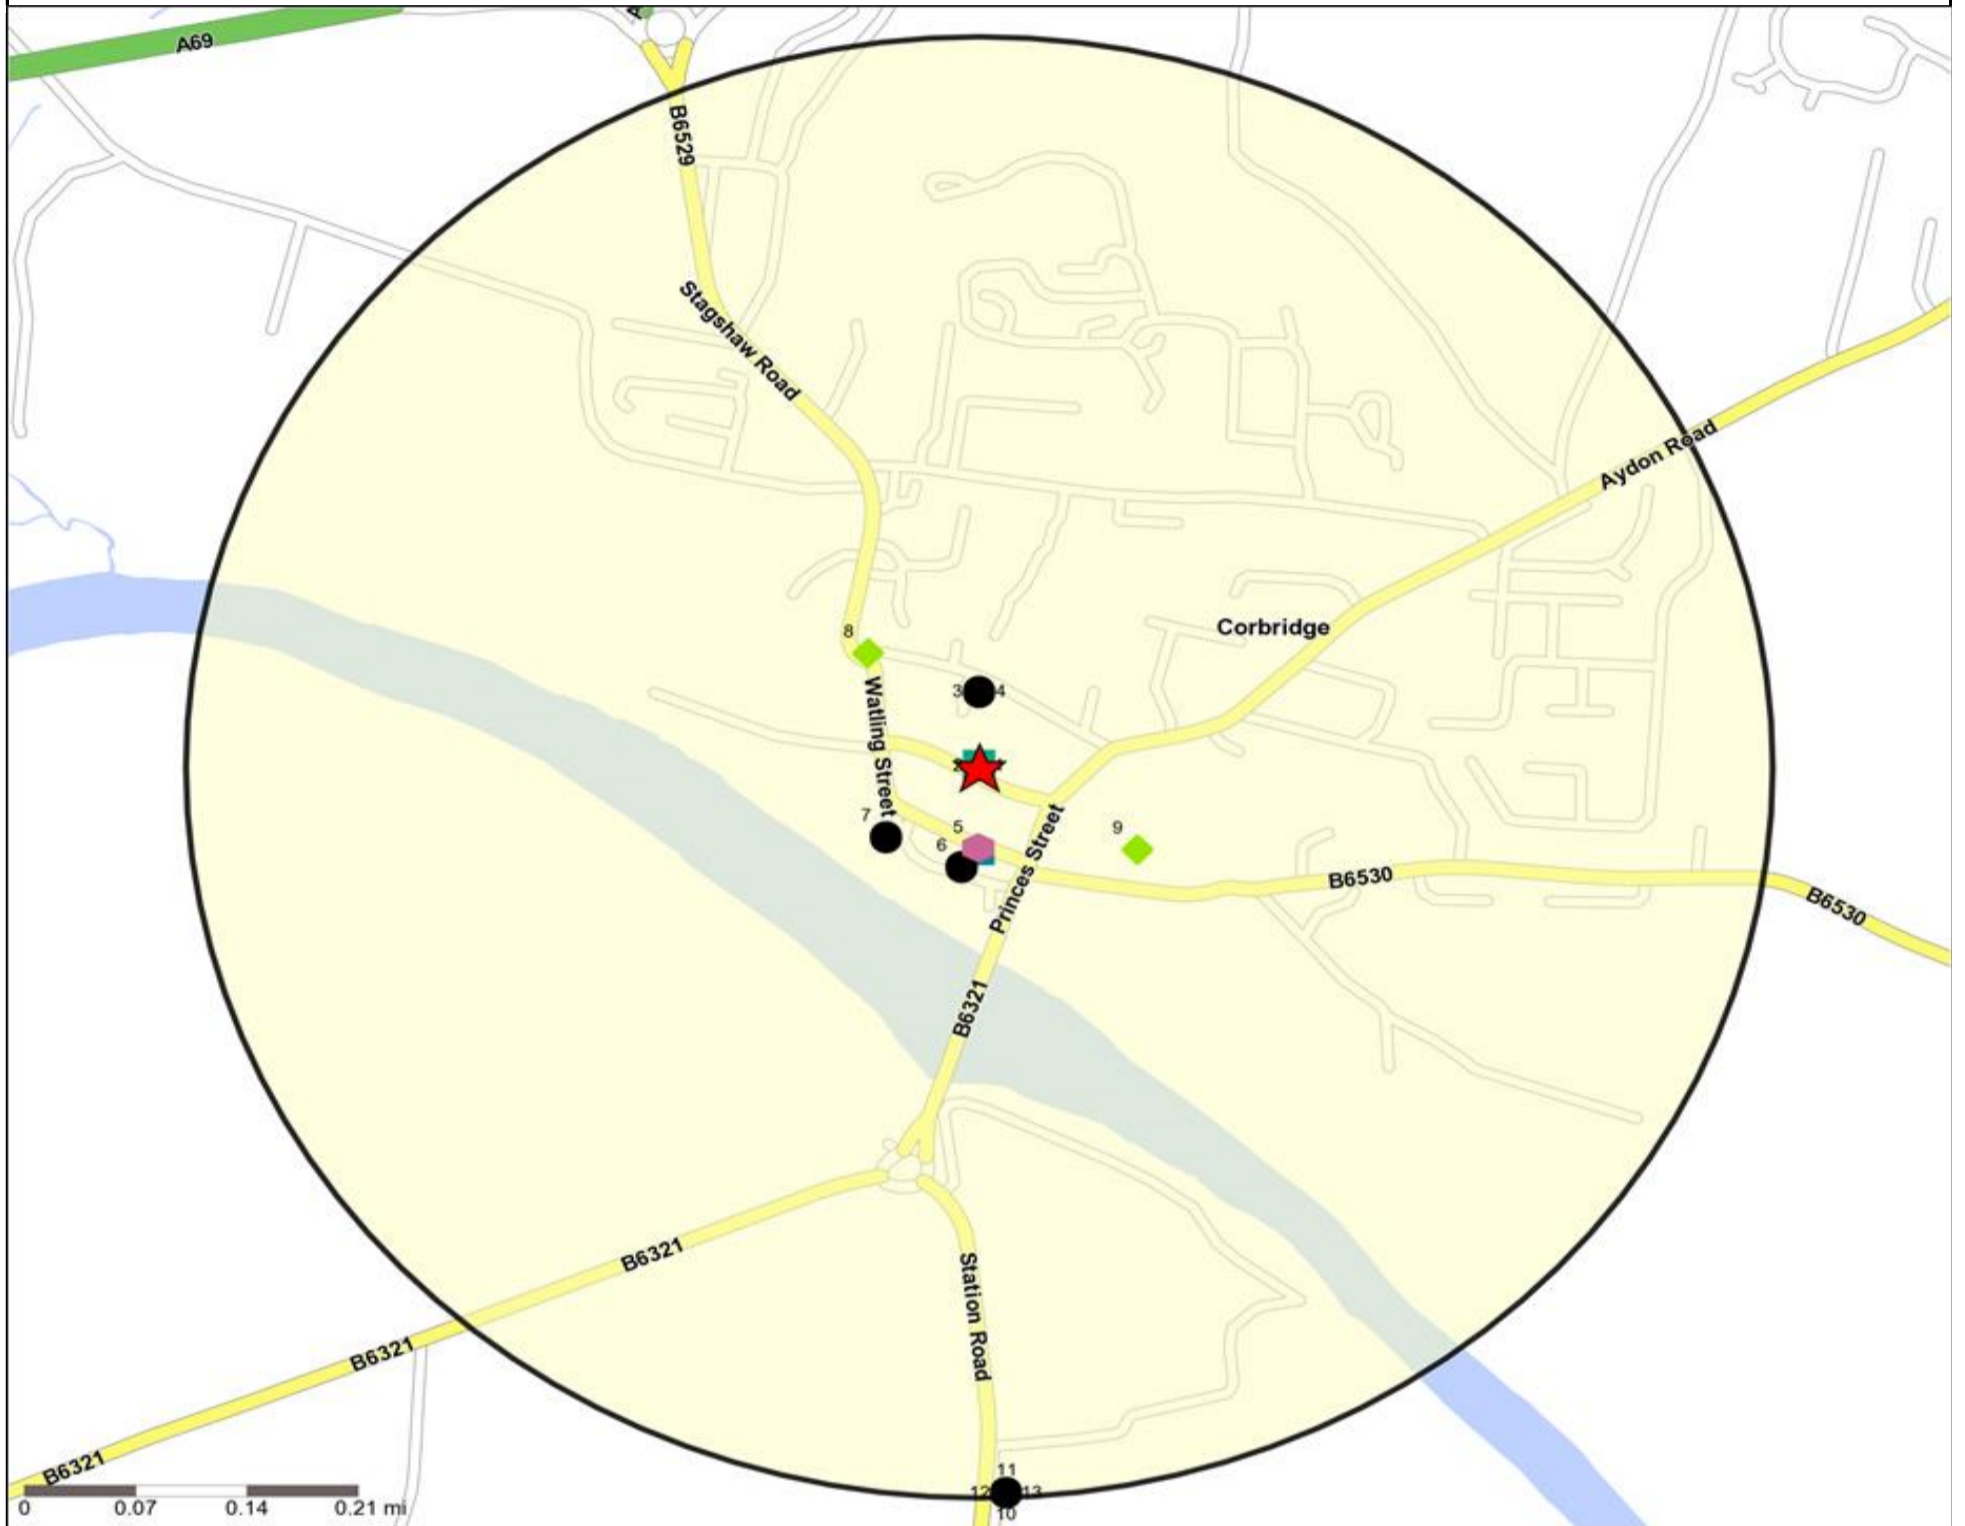

Competition Map and Data: BLUE BELL, CORBRIDGE (200816)

Numbers on competition points relate to the distance ranking in the competition table on page 7. Copyright Experian Ltd, HERE 2015. Ordnance Survey © Crown copyright 2015

- ★ Location
- Café / Wine Bar
- Dry Led
- 0.5, 1.5, 3 & 5 Mile Distance
- ▲ Circuit Bar
- Rural Character
- ~ Rivers, Canals and Lakes
- Community Local

Competition Type Summary Table

Reporting Category	0 - 0.5 Miles
Café / Wine Bar	0
Circuit Bar	0
Community Local	2
Dry Led	0
Branded Food Pub	0
Rural	0
Other	3
Total	5