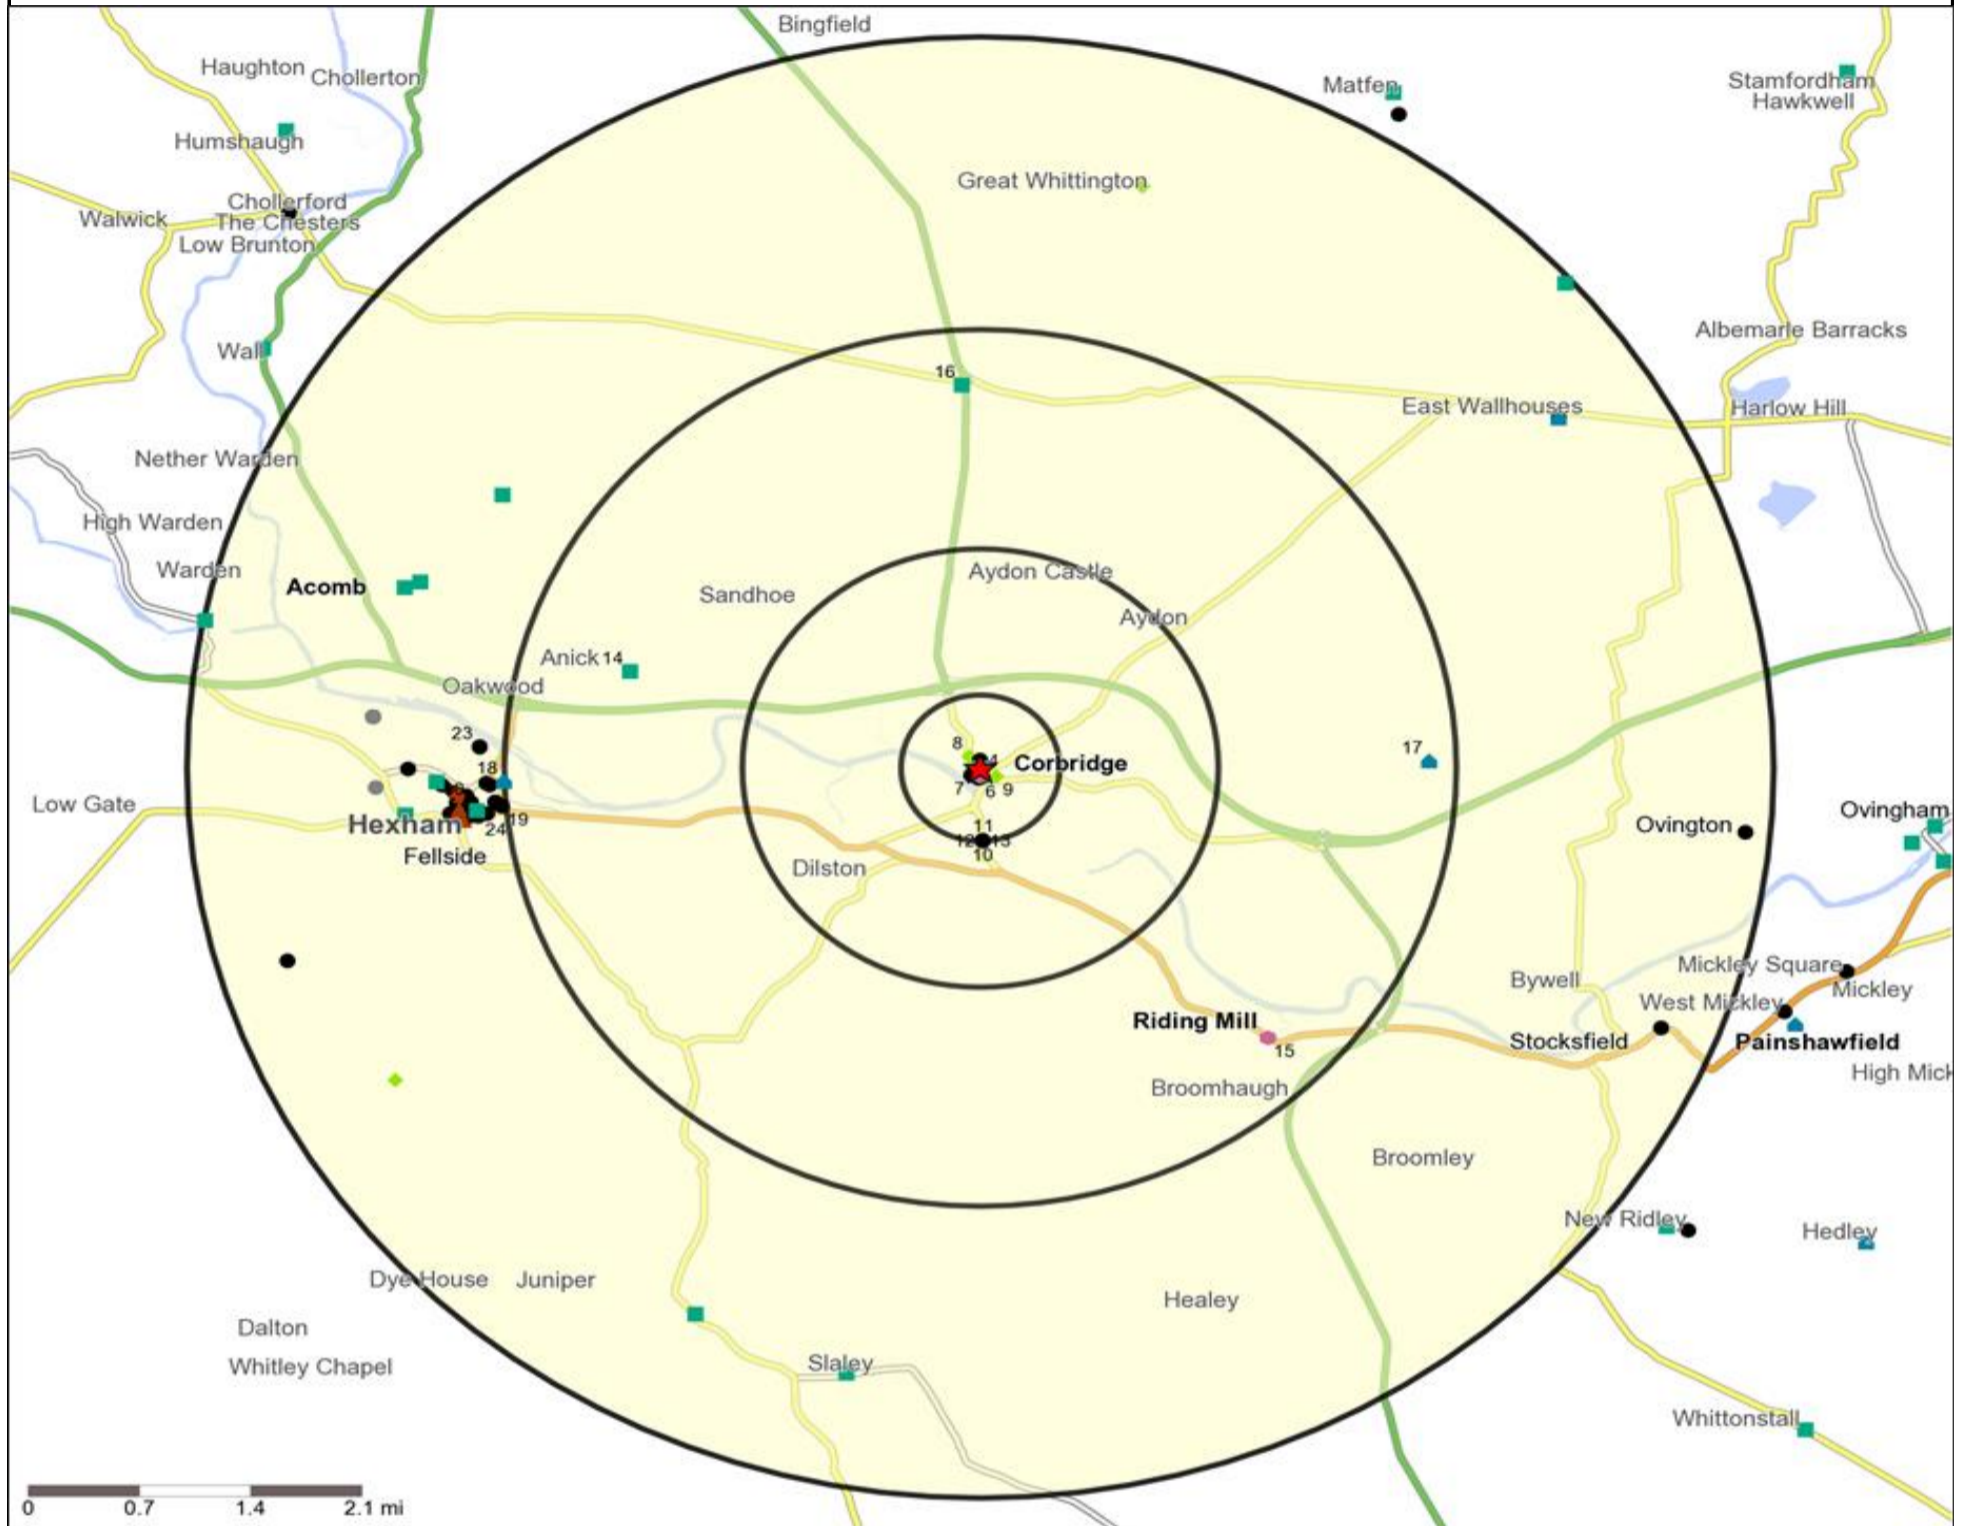

Competition Map and Data: BLUE BELL, CORBRIDGE (200816)

Numbers on competition points relate to the distance ranking in the competition table on page 7. Copyright Experian Ltd, HERE 2015. Ordnance Survey © Crown copyright 2015

- Location
- Branded Food
- Dry Led
- Café / Wine Bar
- Other
- 0.5, 1.5, 3 & 5 Mile Distance
- Circuit Bar
- Rural Character
- Rivers, Canals and Lakes
- Community Local

Competition Type Summary Table

Reporting Category	0 - 0.5 Miles	0 - 1.5 Miles	0 - 3.0 Miles	0 - 5.0 Miles
Café / Wine Bar	0	5	5	5
Circuit Bar	0	5	5	5
Community Local	2	10	17	24
Dry Led	0	1	2	3
Branded Food Pub	0	0	0	0
Rural	0	0	0	0
Other	3	21	24	25
Total	5	42	53	62