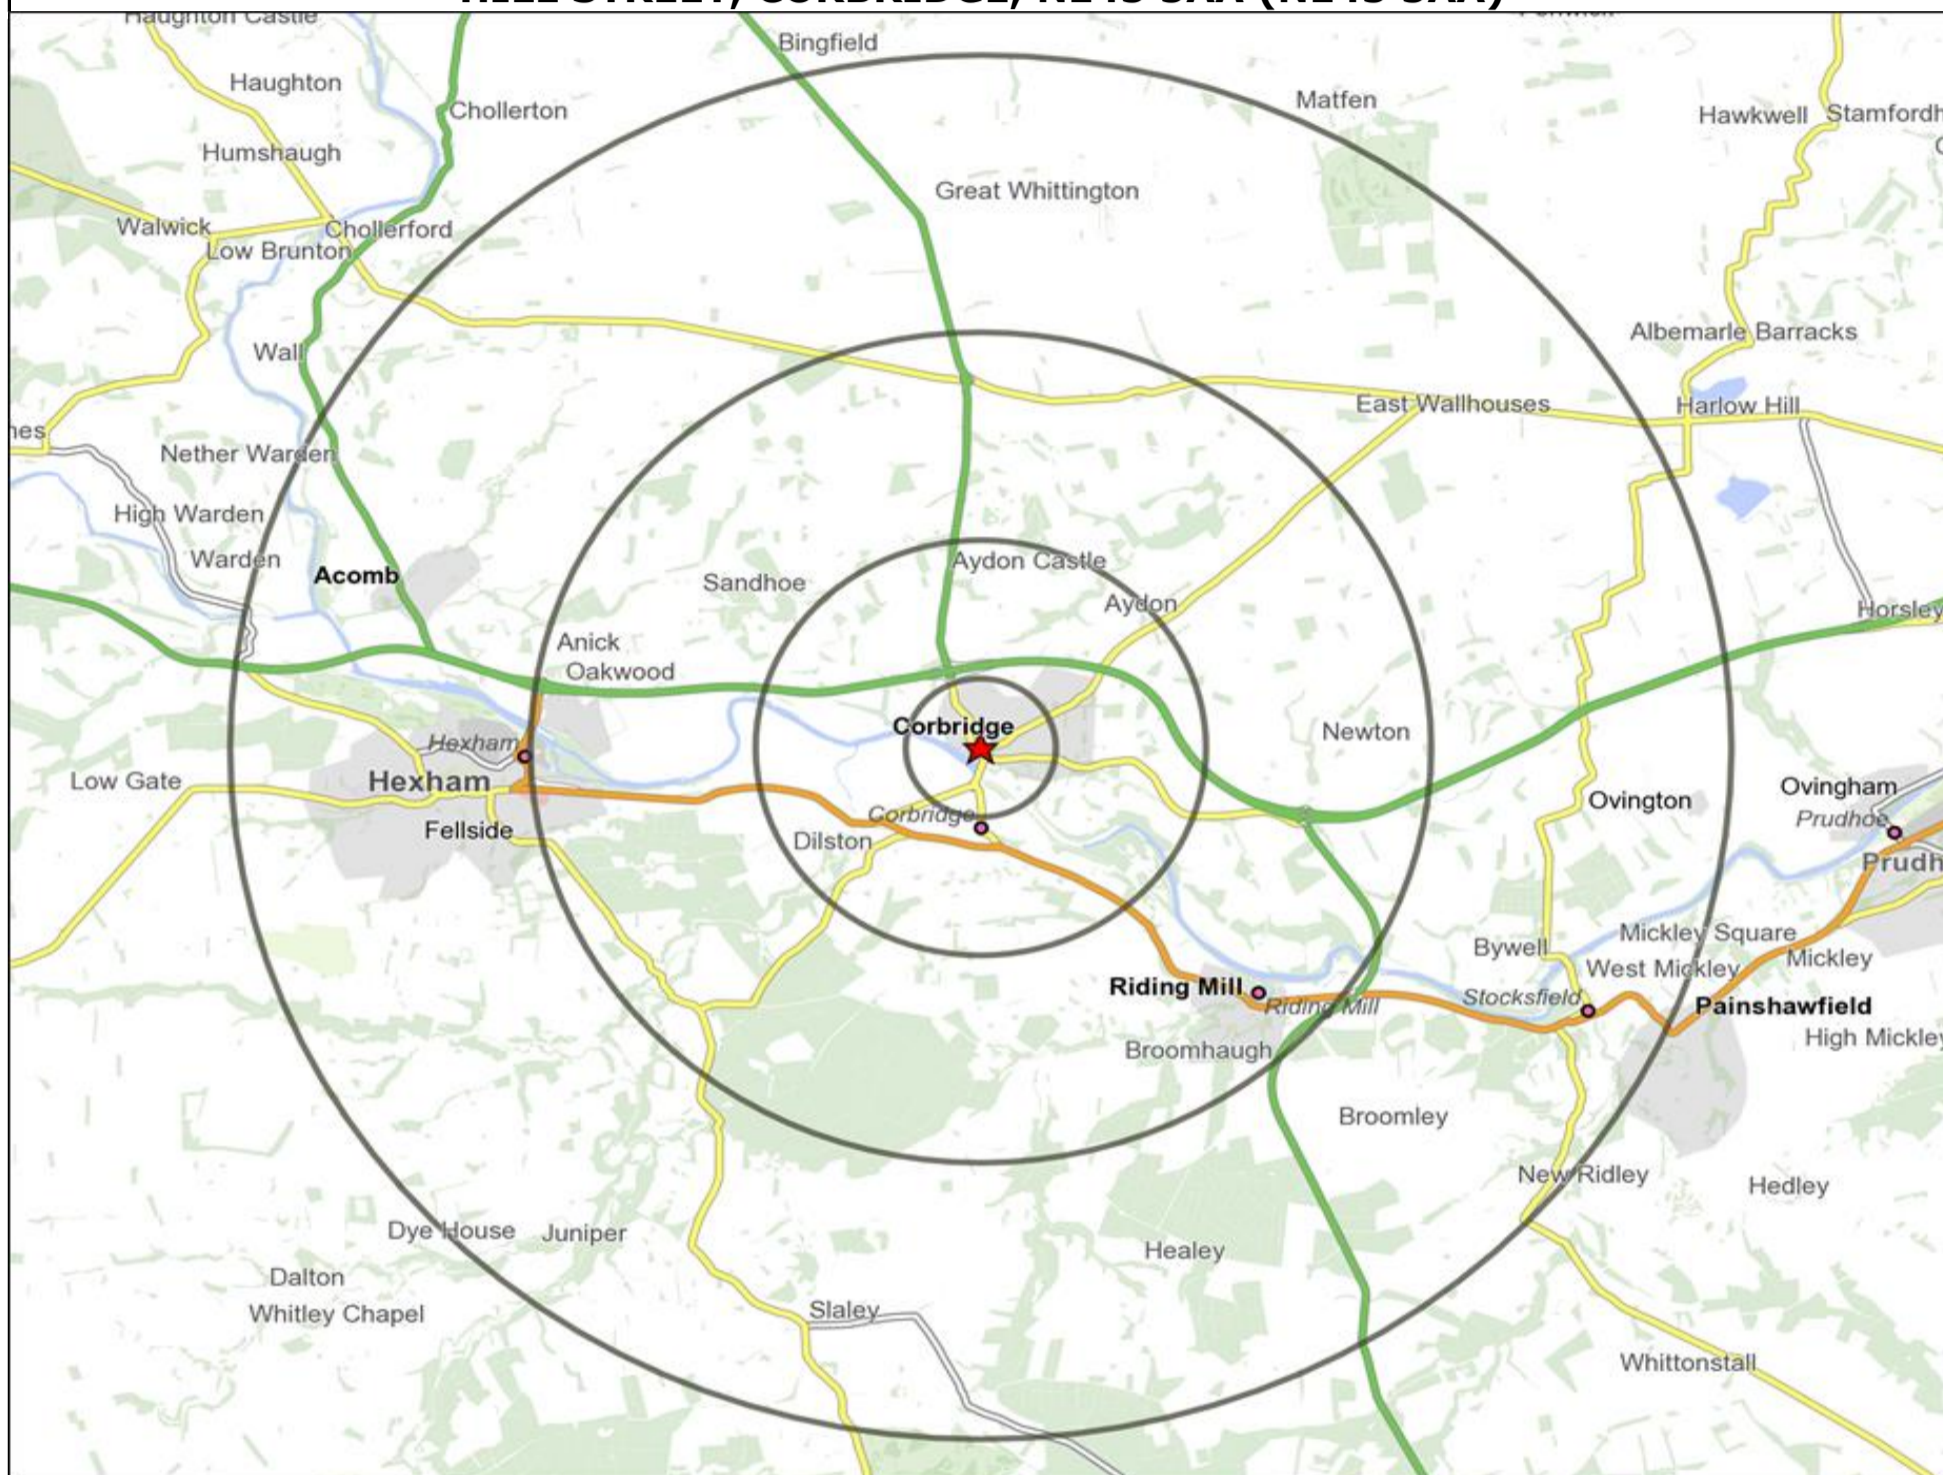

**Customer Profile Report for BLUE BELL, CORBRIDGE (Punch Outlet Number: 200816)  
HILL STREET, CORBRIDGE, NE45 5AA (NE45 5AA)**

Copyright Experian Ltd, HERE 2015. Ordnance Survey © Crown copyright 2015

★ Location      ○ 0.5, 1.5, 3 & 5 Mile Distance

**Age Data Table**

	Count:					Index:				
	0 - 0.5 Miles	0 - 1.5 Miles	0 - 3.0 Miles	0 - 5.0 Miles	15 Min Drivetime	0 - 0.5 Miles	0 - 1.5 Miles	0 - 3.0 Miles	0 - 5.0 Miles	15 Min Drivetime
0-15	901	2,948	3,395	4,563	4,715	87	92	88	92	84
16-17	104	414	471	561	637	81	104	99	91	91
18-24	423	1,378	1,577	2,180	2,153	85	89	85	91	79
25-34	763	2,184	2,538	3,452	3,390	101	93	91	95	83
35-44	616	1,761	2,076	2,677	3,039	88	81	80	80	80
45-54	776	2,411	2,984	3,856	4,744	99	99	103	103	112
55-64	587	1,887	2,422	3,206	3,936	94	98	105	107	116
65+	1,351	4,109	4,980	6,031	7,372	136	133	135	126	137
<b>Population estimate 2015</b>	<b>5,521</b>	<b>17,092</b>	<b>20,443</b>	<b>26,526</b>	<b>29,986</b>	<b>100</b>	<b>100</b>	<b>100</b>	<b>100</b>	<b>100</b>

- Location
- Branded Food
- Dry Led
- Café / Wine Bar
- Other
- 0.5, 1.5, 3 & 5 Mile Distance
- Circuit Bar
- Rural Character
- Rivers, Canals and Lakes
- Community Local