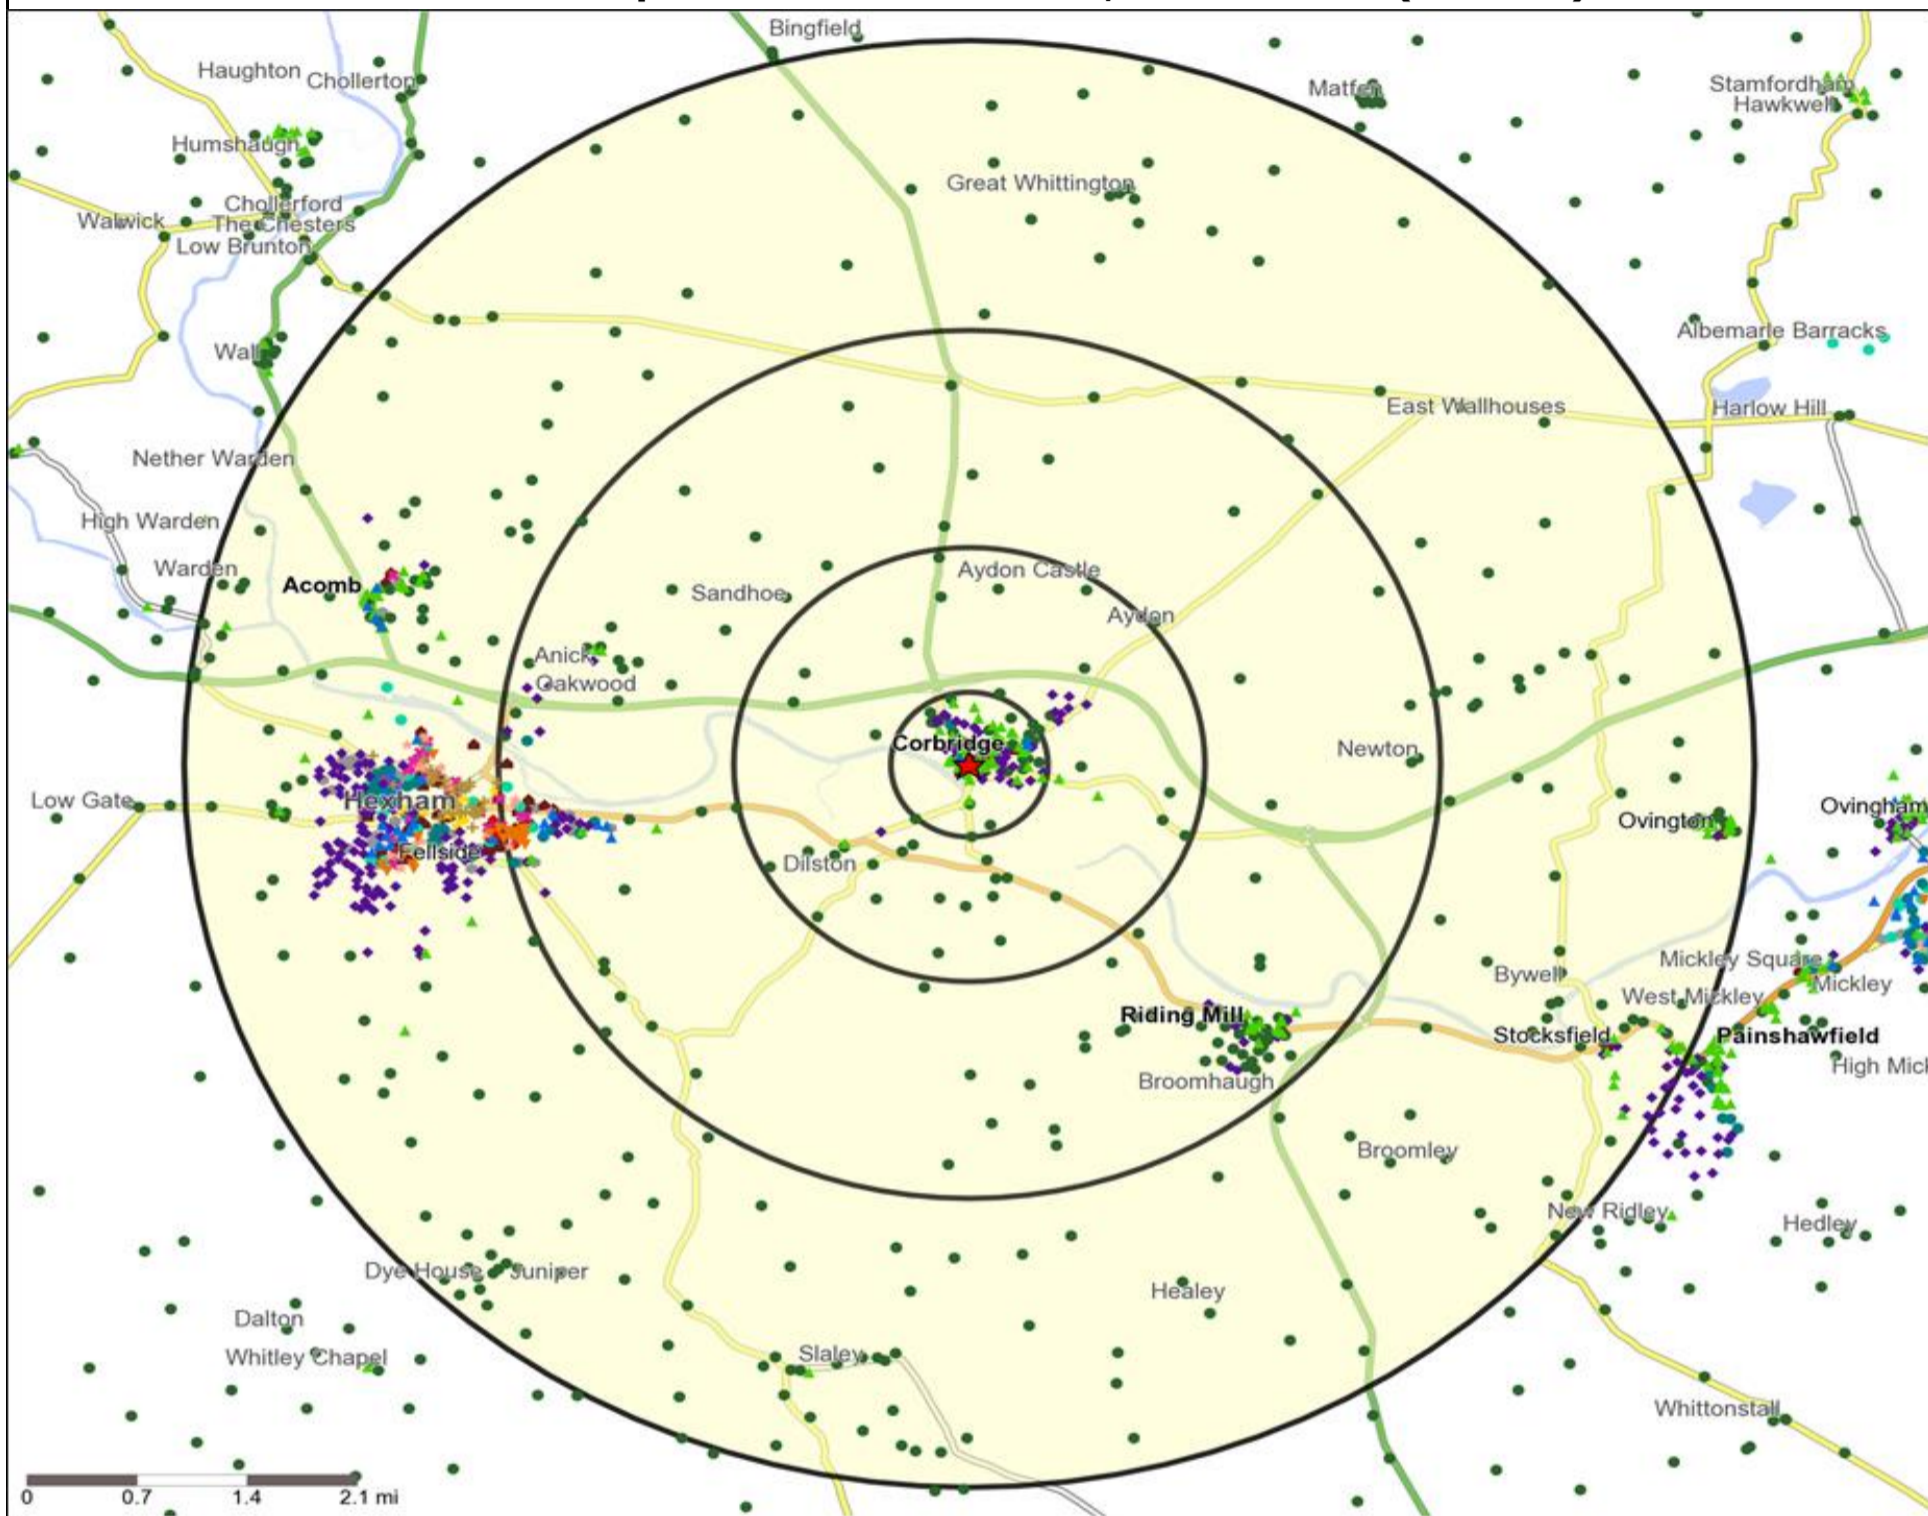

Mosaic UK Map and Data: BLUE BELL, CORBRIDGE (200816)

Copyright Experian Ltd, HERE 2015. Ordnance Survey © Crown copyright 2015

- ★ Location
- 0.5, 1.5, 3 & 5 Mile Distance
- ~ Rivers, Canals and Lakes
- Mosaic UK Groups
- A City Prosperity
- B Prestige Positions
- C Country Living
- ▲ D Rural Reality
- E Senior Security
- ▲ F Suburban Stability
- G Domestic Success
- H Aspiring Homemakers
- ▼ I Family Basics
- ✕ J Transient Renters
- K Municipal Challenge
- L Vintage Value
- ★ M Modest Traditions
- ★ N Urban Cohesion
- + O Rental Hubs

Mosaic UK Data Table (Residential)

	Count:					Index:				
	0 - 0.5 Miles	0 - 1.5 Miles	0 - 3.0 Miles	0 - 5.0 Miles	15 Min Drivetime	0 - 0.5	0 - 1.5	0 - 3.0	0 - 5.0	15 Min Drivetime
A City Prosperity (18+)	0	0	0	0	0	0	0	0	0	0
B Prestige Positions (18+)	322	1,500	1,514	1,514	1,538	98	150	126	100	86
C Country Living (18+)	10	241	1,083	3,642	5,107	3	25	94	252	299
D Rural Reality (18+)	0	88	655	1,477	2,705	0	9	57	103	159
E Senior Security (18+)	894	2,428	2,682	2,709	2,859	244	218	199	160	143
F Suburban Stability (18+)	577	1,342	1,629	1,631	1,810	209	160	161	128	121
G Domestic Success (18+)	749	1,391	1,480	1,507	1,952	197	121	106	86	94
H Aspiring Homemakers (18+)	789	1,989	2,403	3,219	2,792	192	160	160	170	125
I Family Basics (18+)	24	1,603	1,677	1,677	1,685	7	162	141	112	95
J Transient Renters (18+)	438	970	1,024	1,024	1,138	168	123	107	85	80
K Municipal Challenge (18+)	0	0	75	75	79	0	0	8	6	5
L Vintage Value (18+)	446	1,195	1,343	1,343	1,525	157	139	129	103	99
M Modest Traditions (18+)	43	568	594	594	747	20	87	76	60	64
N Urban Cohesion (18+)	16	16	16	16	38	7	2	2	1	3
O Rental Hubs (18+)	204	360	360	360	612	59	34	28	22	32
Adults 18+ estimate 2015	4,512	13,691	16,535	20,788	24,587	100	100	100	100	100