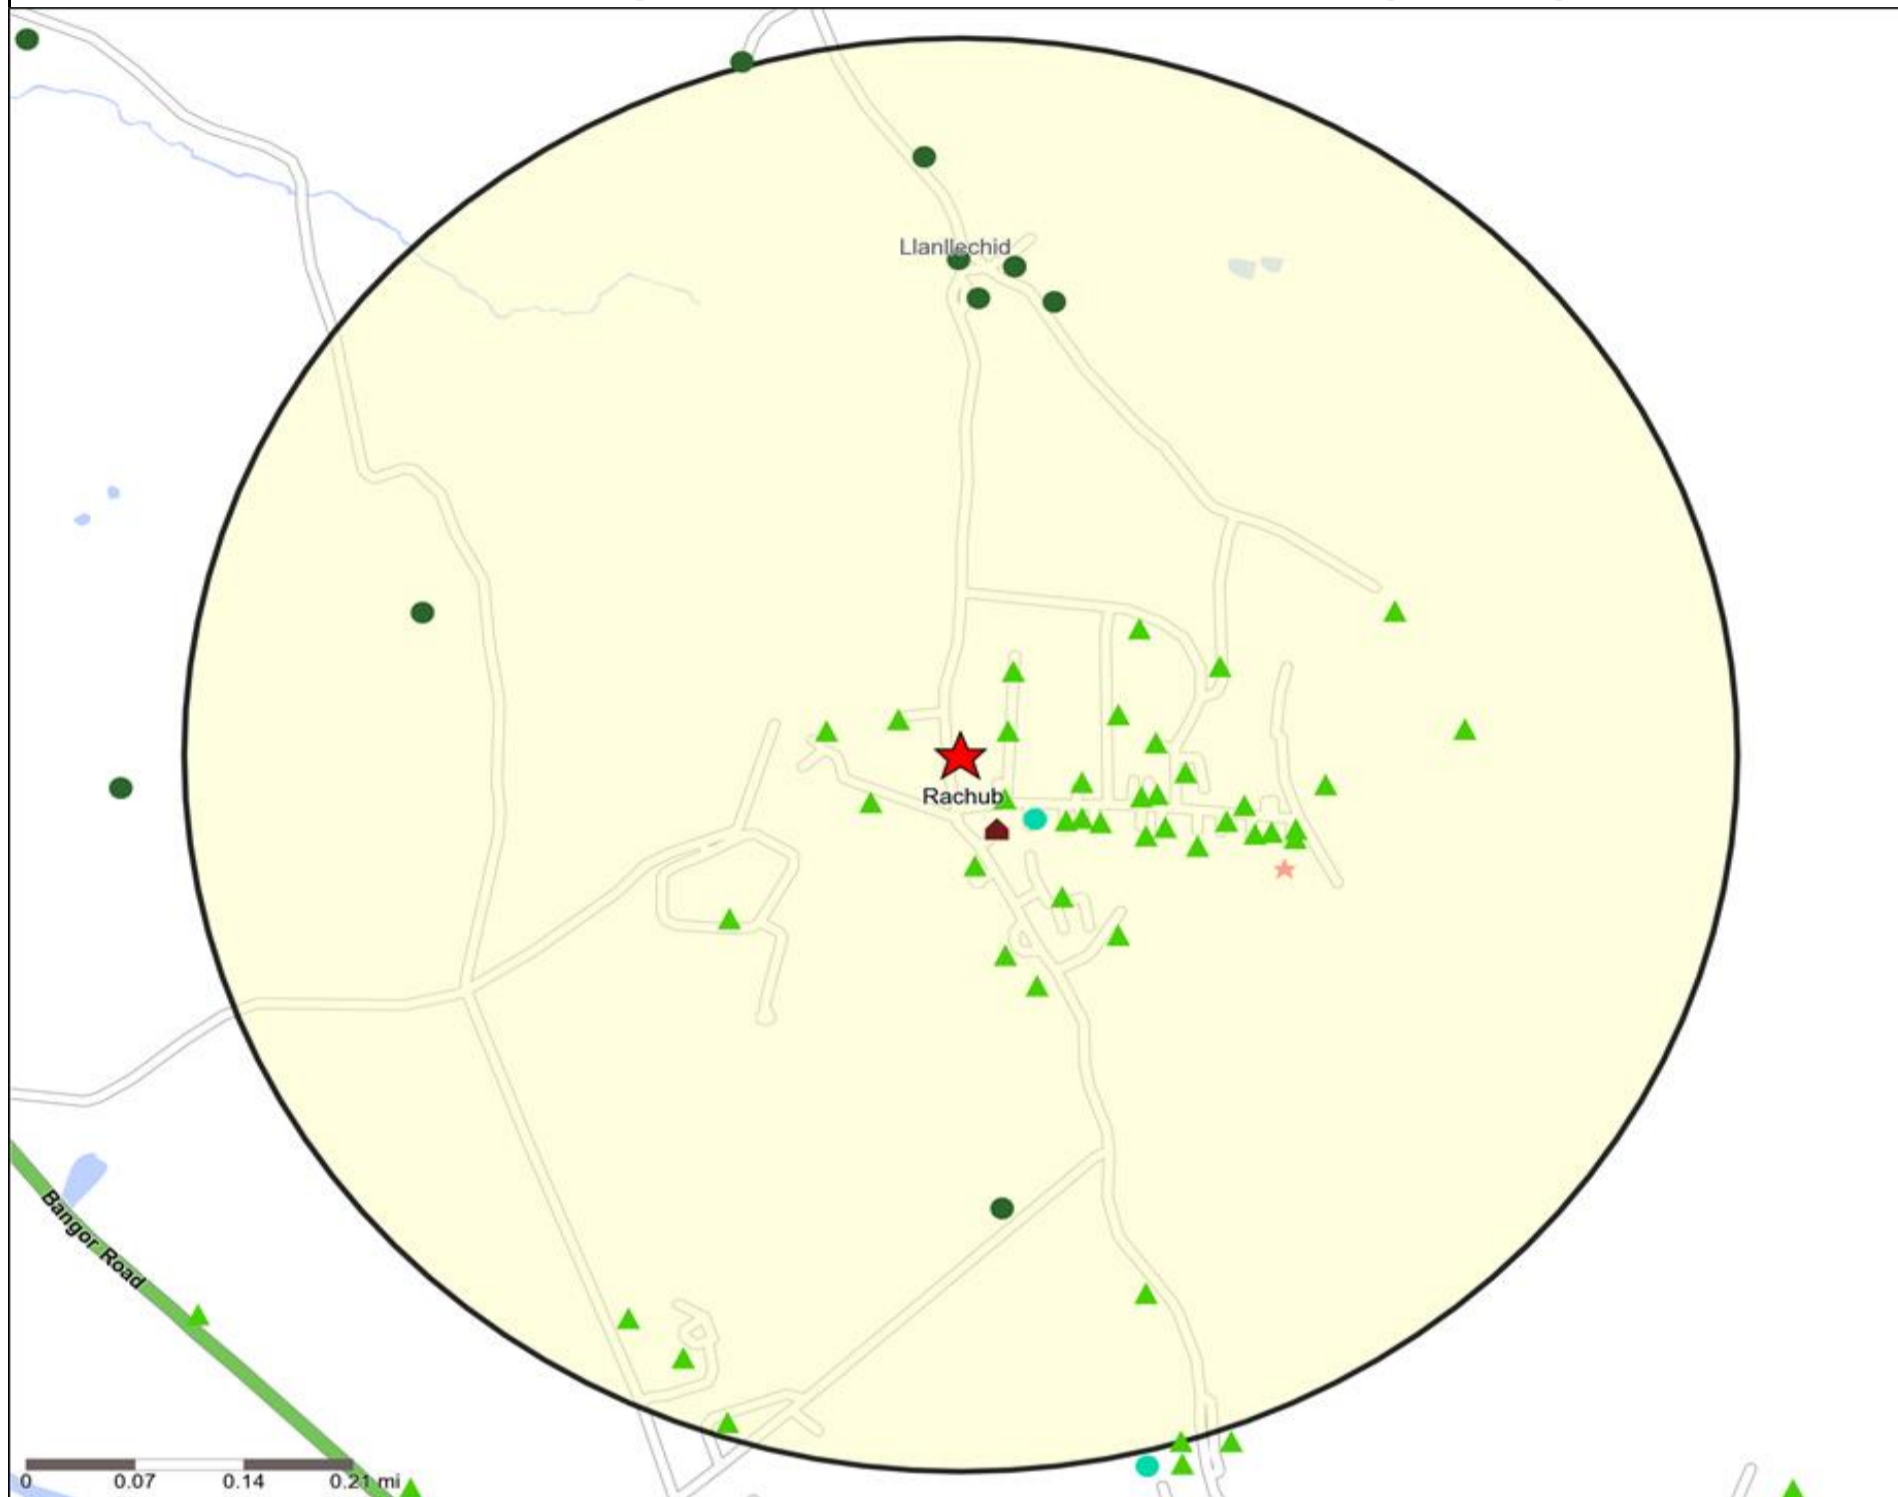

Mosaic UK Map and Data: ROYAL OAK, BETHESDA (203267)

Copyright Experian Ltd, HERE 2015. Ordnance Survey © Crown copyright 2015

Location	Mosaic UK Groups	D Rural Reality	H Aspiring Homemakers	L Vintage Value
0.5, 1.5, 3 & 5 Mile Distance	A City Prosperity	E Senior Security	I Family Basics	M Modest Traditions
Rivers, Canals and Lakes	B Prestige Positions	F Suburban Stability	J Transient Renters	N Urban Cohesion
	C Country Living	G Domestic Success	K Municipal Challenge	O Rental Hubs

Mosaic UK Data Table (Residential)

	Count:	Index:
	0 - 0.5 Miles	0 - 0.5 Miles
A City Prosperity (18+)	0	0
B Prestige Positions (18+)	0	0
C Country Living (18+)	73	113
D Rural Reality (18+)	835	1,291
E Senior Security (18+)	0	0
F Suburban Stability (18+)	1	2
G Domestic Success (18+)	0	0
H Aspiring Homemakers (18+)	7	8
I Family Basics (18+)	0	0
J Transient Renters (18+)	0	0
K Municipal Challenge (18+)	0	0
L Vintage Value (18+)	13	22
M Modest Traditions (18+)	4	9
N Urban Cohesion (18+)	0	0
O Rental Hubs (18+)	0	0
Adults 18+ estimate 2015	933	100