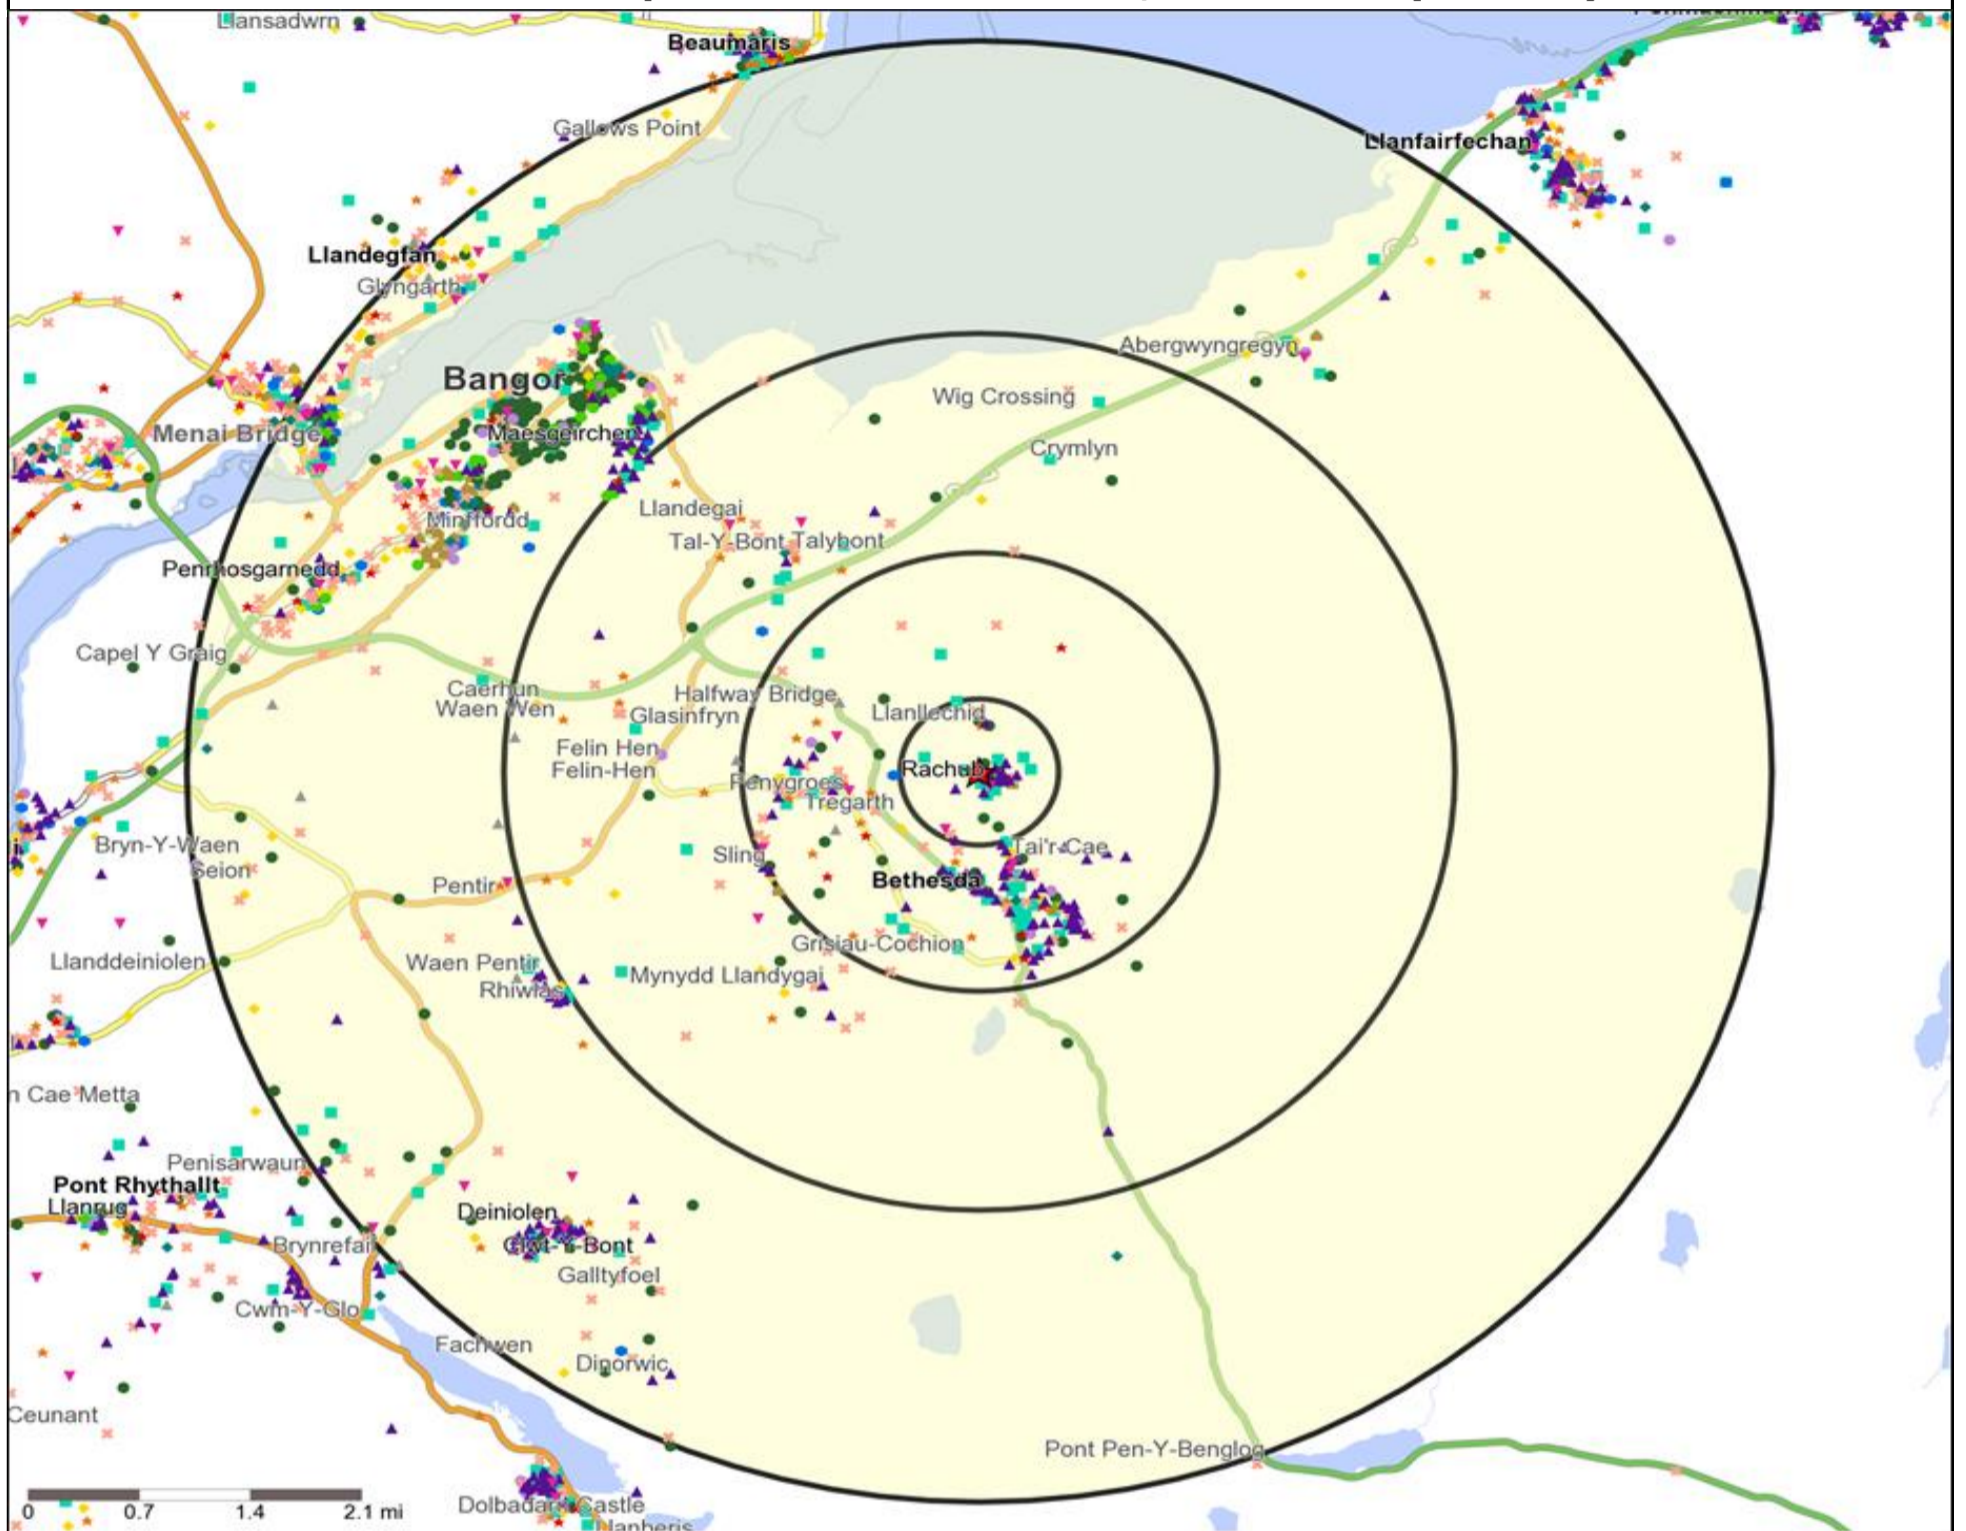

Mosaic UK Map and Data: ROYAL OAK, BETHESDA (203267)

Copyright Experian Ltd, HERE 2015. Ordnance Survey © Crown copyright 2015

- | | | | | |
|-------------------------------|-------------------------|----------------------|-----------------------|---------------------|
| Location | Mosaic UK Groups | D Rural Reality | H Aspiring Homemakers | L Vintage Value |
| 0.5, 1.5, 3 & 5 Mile Distance | A City Prosperity | E Senior Security | I Family Basics | M Modest Traditions |
| Rivers, Canals and Lakes | B Prestige Positions | F Suburban Stability | J Transient Renters | N Urban Cohesion |
| | C Country Living | G Domestic Success | K Municipal Challenge | O Rental Hubs |

Mosaic UK Data Table (Residential)

	Count:	Index:
	0 - 0.5 Miles	0 - 0.5 Miles
A City Prosperity (18+)	0	0
B Prestige Positions (18+)	0	0
C Country Living (18+)	73	113
D Rural Reality (18+)	835	1,291
E Senior Security (18+)	0	0
F Suburban Stability (18+)	1	2
G Domestic Success (18+)	0	0
H Aspiring Homemakers (18+)	7	8
I Family Basics (18+)	0	0
J Transient Renters (18+)	0	0
K Municipal Challenge (18+)	0	0
L Vintage Value (18+)	13	22
M Modest Traditions (18+)	4	9
N Urban Cohesion (18+)	0	0
O Rental Hubs (18+)	0	0
Adults 18+ estimate 2015	933	100

Occasions Map and Data: ROYAL OAK, BETHESDA (203267)

Copyright Experian Ltd, HERE 2015. Ordnance Survey © Crown copyright 2015

- ★ Location
- 01 Mine's a Pint
- ▲ 04 Weekend Millionaires
- 08 Student Social
- ★ 12 Midweek Meal Deal
- 0.5, 1.5, 3 & 5 Mile Distance
- ◆ 02 Early Doors
- 05 Out On The Town
- ▼ 09 Leisurely Lunch
- ★ 13 Date Night
- ~ Rivers, Canals and Lakes
- 03 Everyday is Friday
- ▲ 06 Business and Pleasure
- ✕ 10 Wining and Dining
- ★ 14 Birthday Treat
- 07 Sporting Pints
- ▲ 11 Household Outing
- + 15 Pre Show Meal

- ★ Location
- Café / Wine Bar
- Other
- 0.5, 1.5, 3 & 5 Mile Distance
- ▲ Circuit Bar
- ◆ Rural Character
- ~ Rivers, Canals and Lakes
- Community Local
- Branded Food
- Dry Led

Competition Type Summary Table