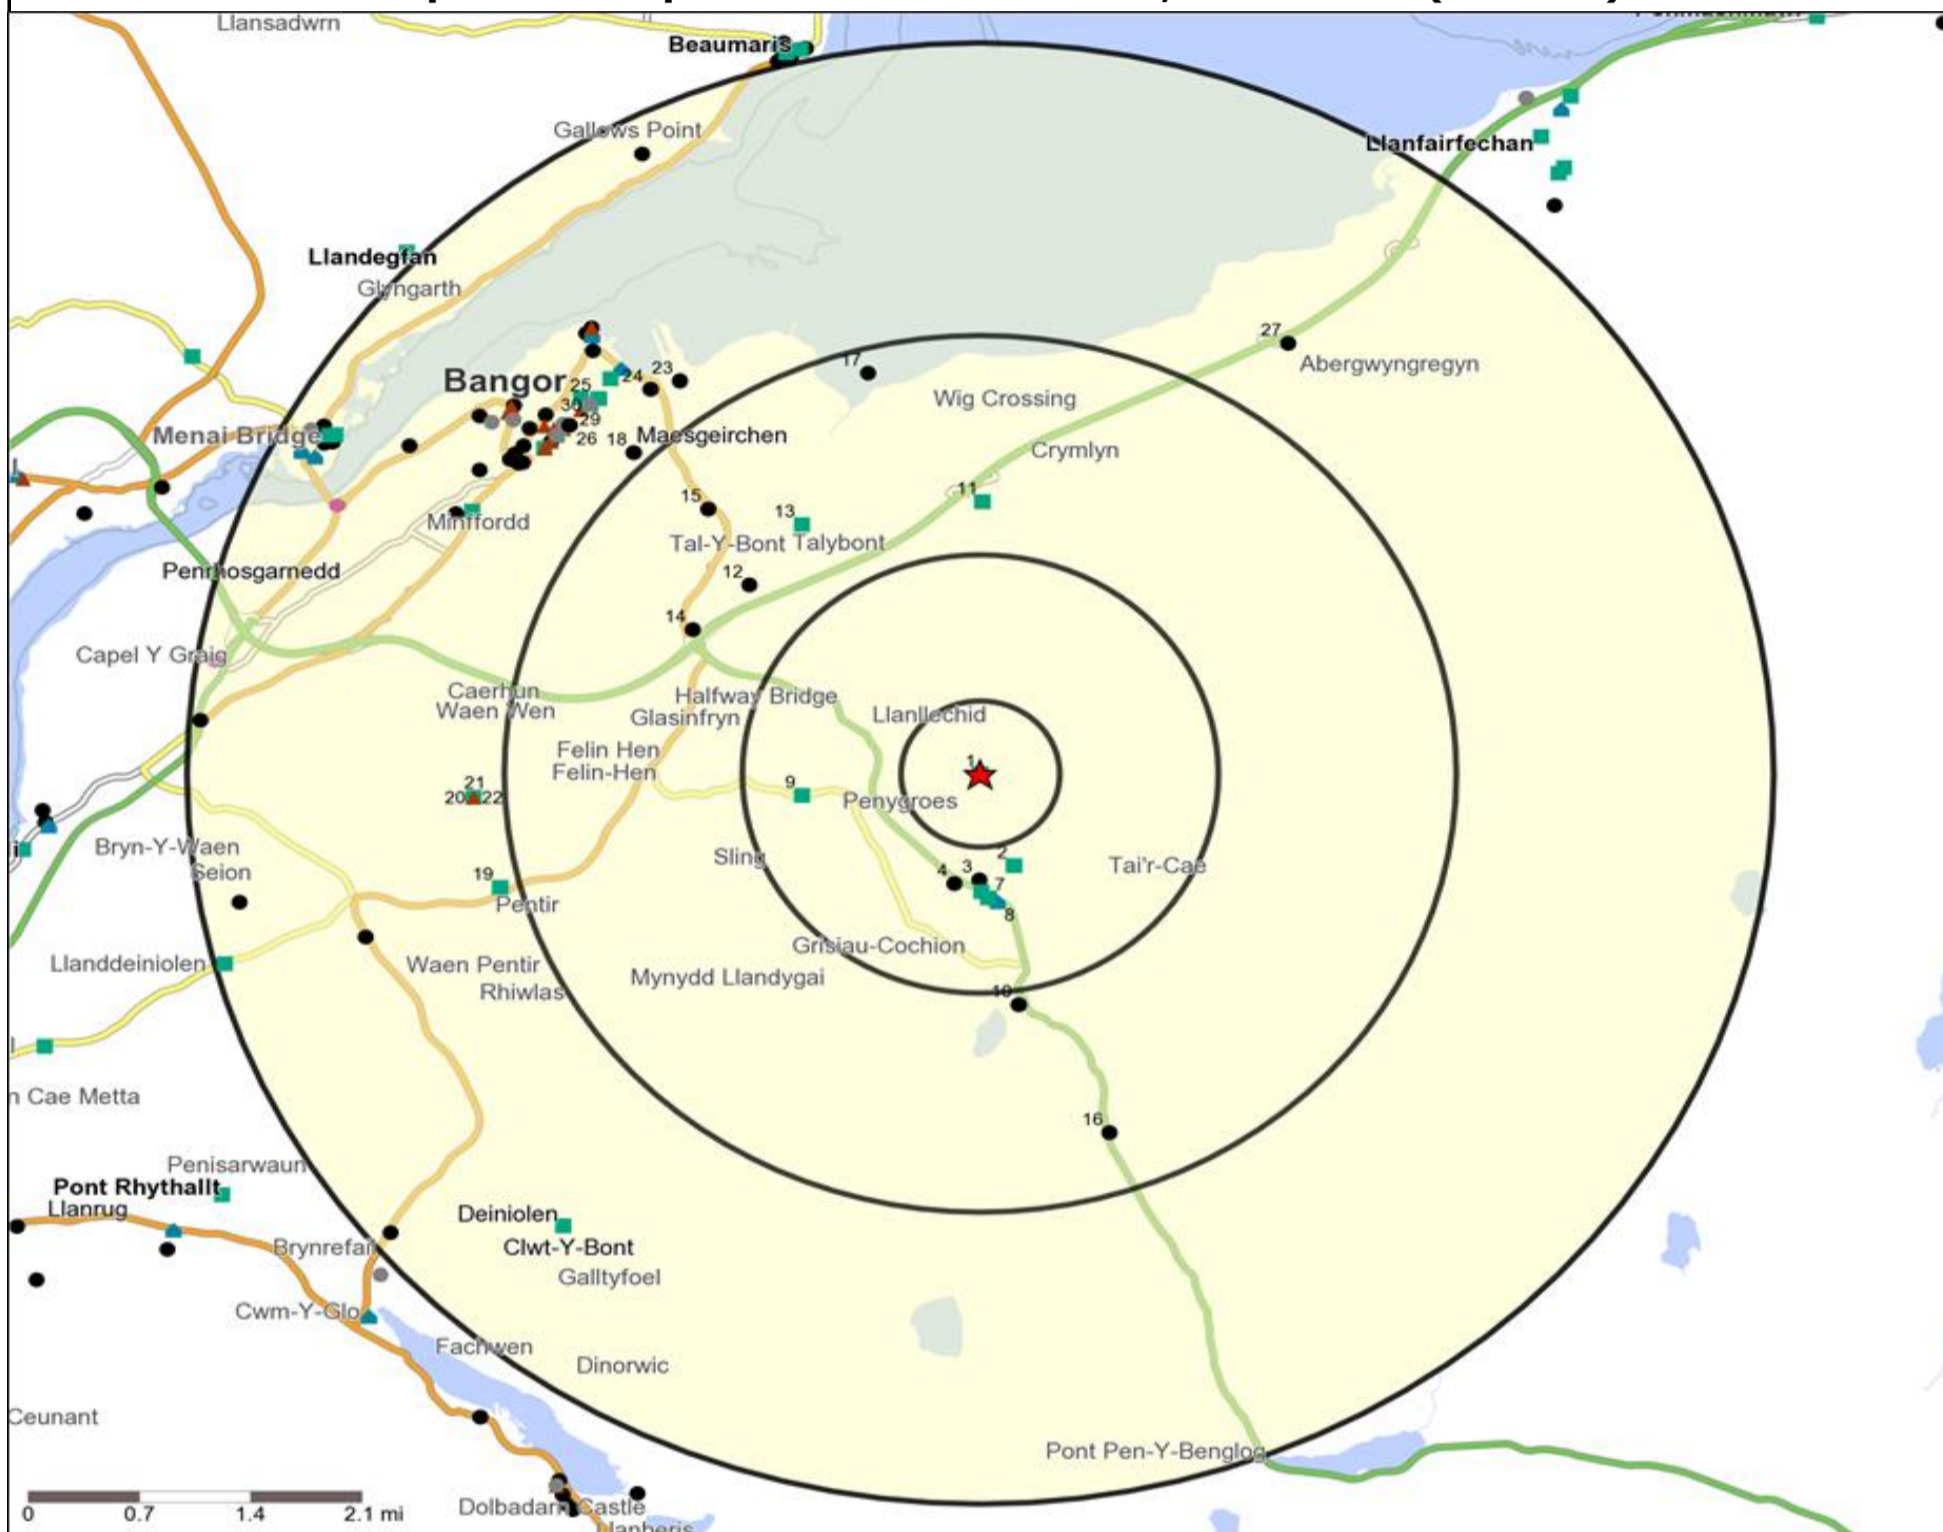

Competition Map and Data: ROYAL OAK, BETHESDA (203267)

Numbers on competition points relate to the distance ranking in the competition table on page 7. Copyright Experian Ltd, HERE 2015. Ordnance Survey © Crown copyright 2015

- ★ Location
- Café / Wine Bar
- Other
- 0.5, 1.5, 3 & 5 Mile Distance
- ▲ Circuit Bar
- Rural Character
- ~ Rivers, Canals and Lakes
- Community Local
- Branded Food
- Dry Led

Competition Type Summary Table

Reporting Category	0 - 0.5 Miles	0 - 1.5 Miles	0 - 3.0 Miles	0 - 5.0 Miles
Café / Wine Bar	0	0	0	8
Circuit Bar	0	0	0	13
Community Local	1	6	8	20
Dry Led	0	1	1	5
Branded Food Pub	0	0	0	1
Rural	0	0	0	0
Other	0	2	8	54
Total	1	9	17	101