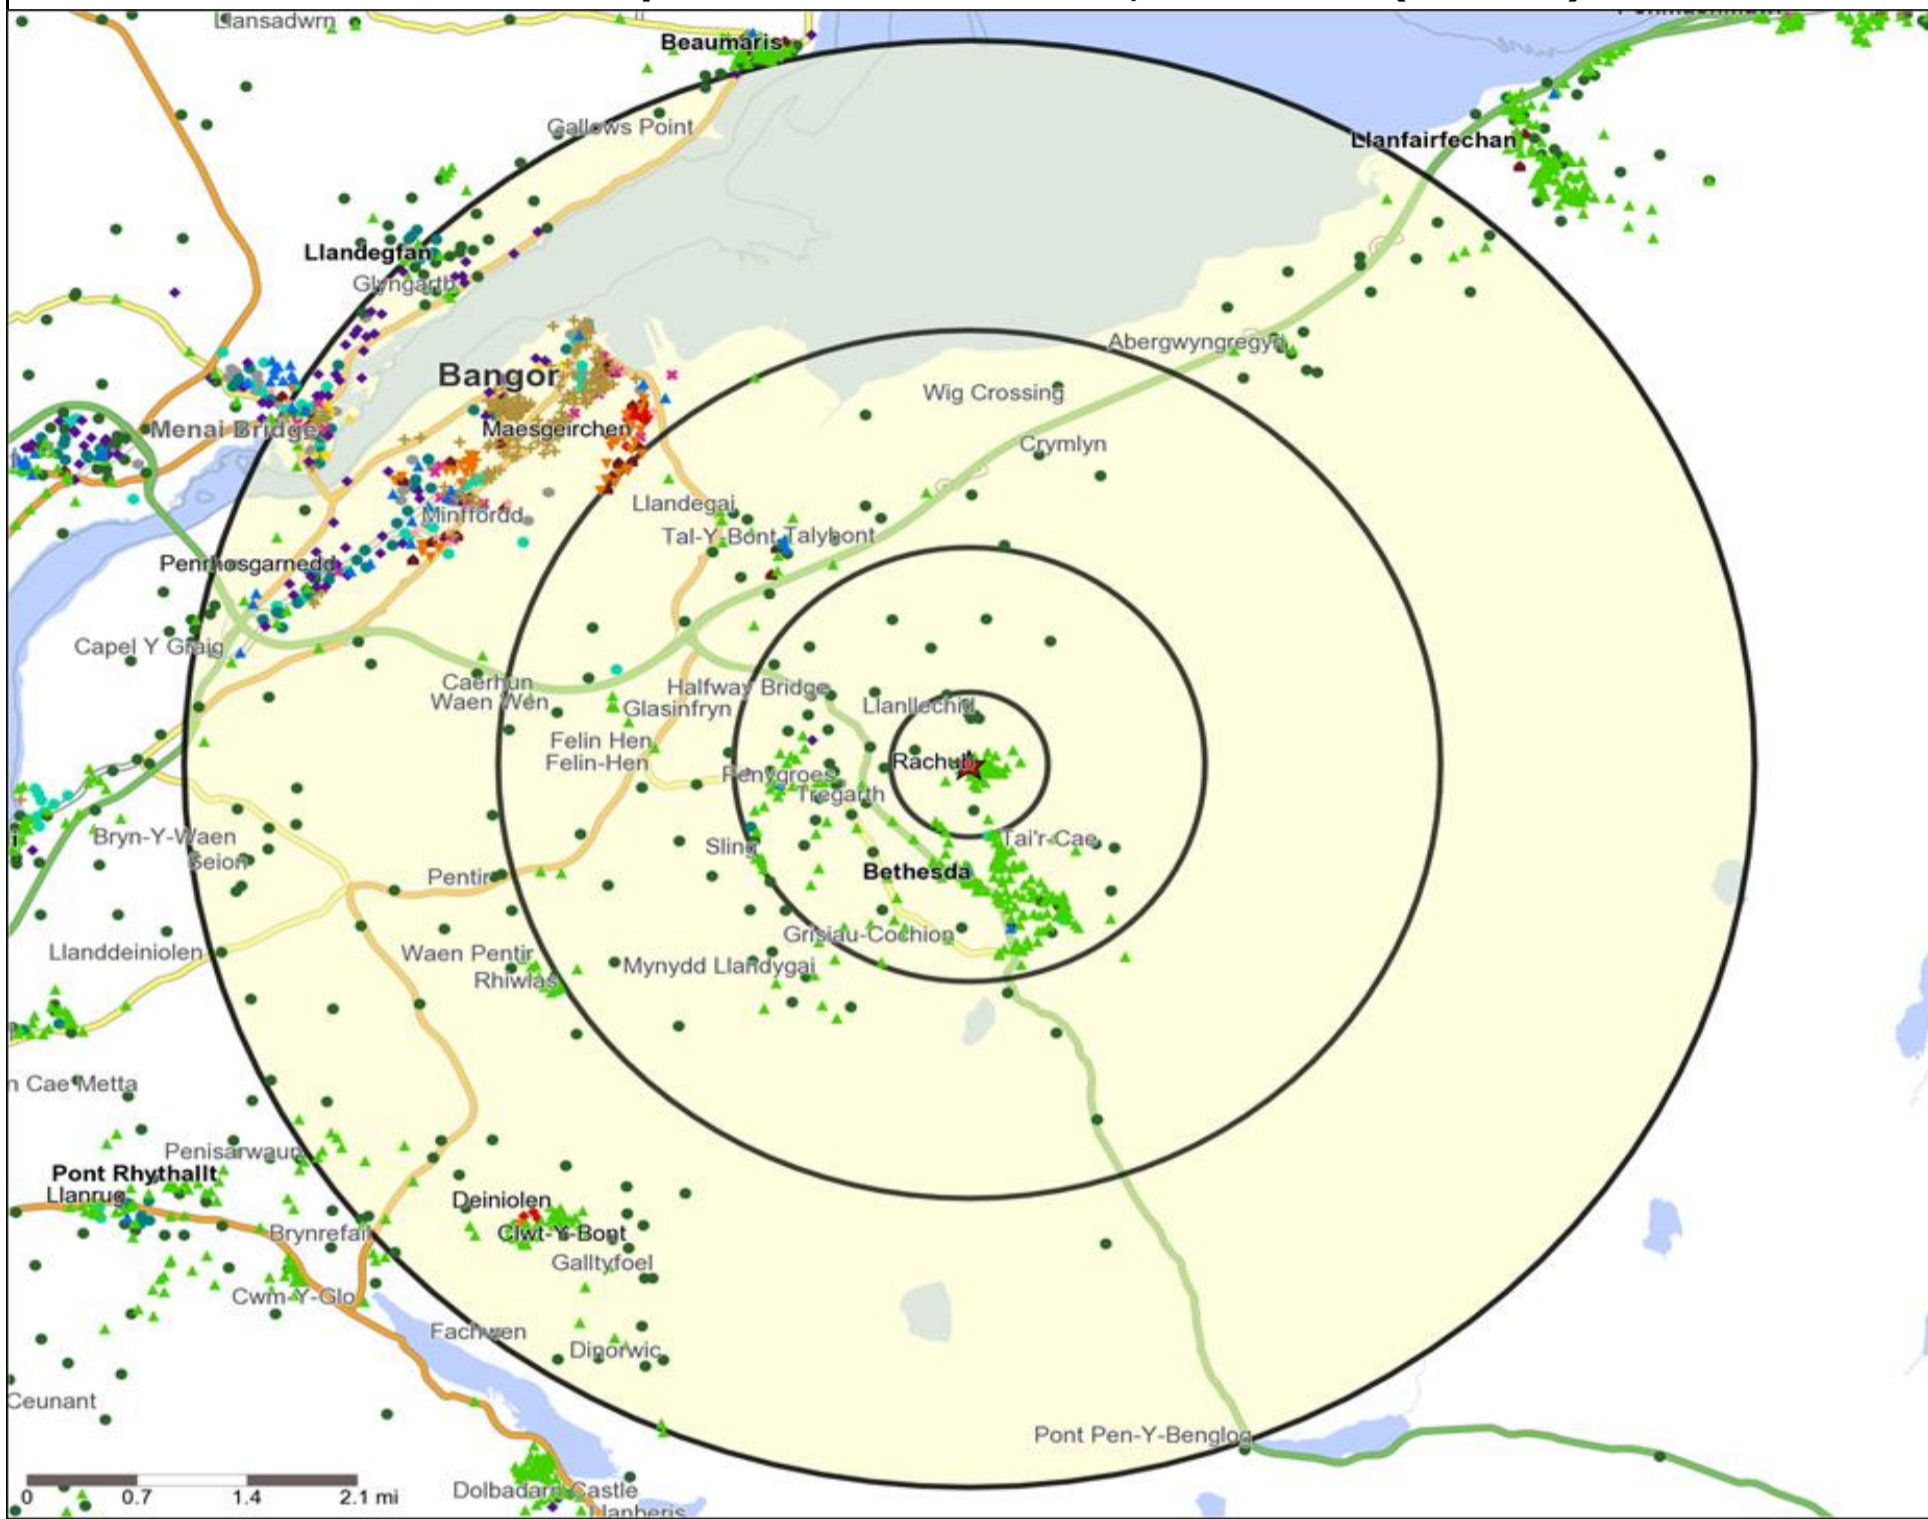

★ Location ○ 0.5, 1.5, 3 & 5 Mile Distance

Age Data Table

	Count:					Index:				
	0 - 0.5 Miles	0 - 1.5 Miles	0 - 3.0 Miles	0 - 5.0 Miles	15 Min Drivetime	0 - 0.5 Miles	0 - 1.5 Miles	0 - 3.0 Miles	0 - 5.0 Miles	15 Min Drivetime
0-15	253	1,338	1,858	5,314	7,281	111	113	115	86	88
16-17	25	151	203	718	988	89	103	102	93	96
18-24	98	489	658	8,696	9,590	89	85	85	291	240
25-34	223	1,026	1,271	4,209	5,661	135	119	108	93	94
35-44	186	892	1,183	3,354	4,770	121	111	109	80	85
45-54	147	871	1,226	3,502	5,006	86	97	101	75	80
55-64	137	672	967	2,765	4,151	100	94	100	74	83
65+	142	887	1,227	4,510	6,645	65	78	79	76	84
Population estimate 2015	1,211	6,326	8,593	33,068	44,092	100	100	100	100	100

Mosaic UK Map and Data: ROYAL OAK, BETHESDA (203267)

Copyright Experian Ltd, HERE 2015. Ordnance Survey © Crown copyright 2015

- ★ Location
- 0.5, 1.5, 3 & 5 Mile Distance
- ~ Rivers, Canals and Lakes
- Mosaic UK Groups
- A City Prosperity
- ◆ B Prestige Positions
- C Country Living
- ▲ D Rural Reality
- E Senior Security
- ▲ F Suburban Stability
- G Domestic Success
- H Aspiring Homemakers
- ▼ I Family Basics
- ✕ J Transient Renters
- ◆ K Municipal Challenge
- L Vintage Value
- ★ M Modest Traditions
- ★ N Urban Cohesion
- + O Rental Hubs

- ★ Location
- Café / Wine Bar
- Other
- 0.5, 1.5, 3 & 5 Mile Distance
- ▲ Circuit Bar
- ◆ Rural Character
- ~ Rivers, Canals and Lakes
- Community Local
- Branded Food
- Dry Led

Competition Type Summary Table

-  Location
-  Branded Food
-  Dry Led
-  0.5, 1.5, 3 & 5 Mile Distance
-  Café / Wine Bar
-  Other
-  Rivers, Canals and Lakes
-  Circuit Bar
-  Rural Character
-  Community Local

Competition Type Summary Table