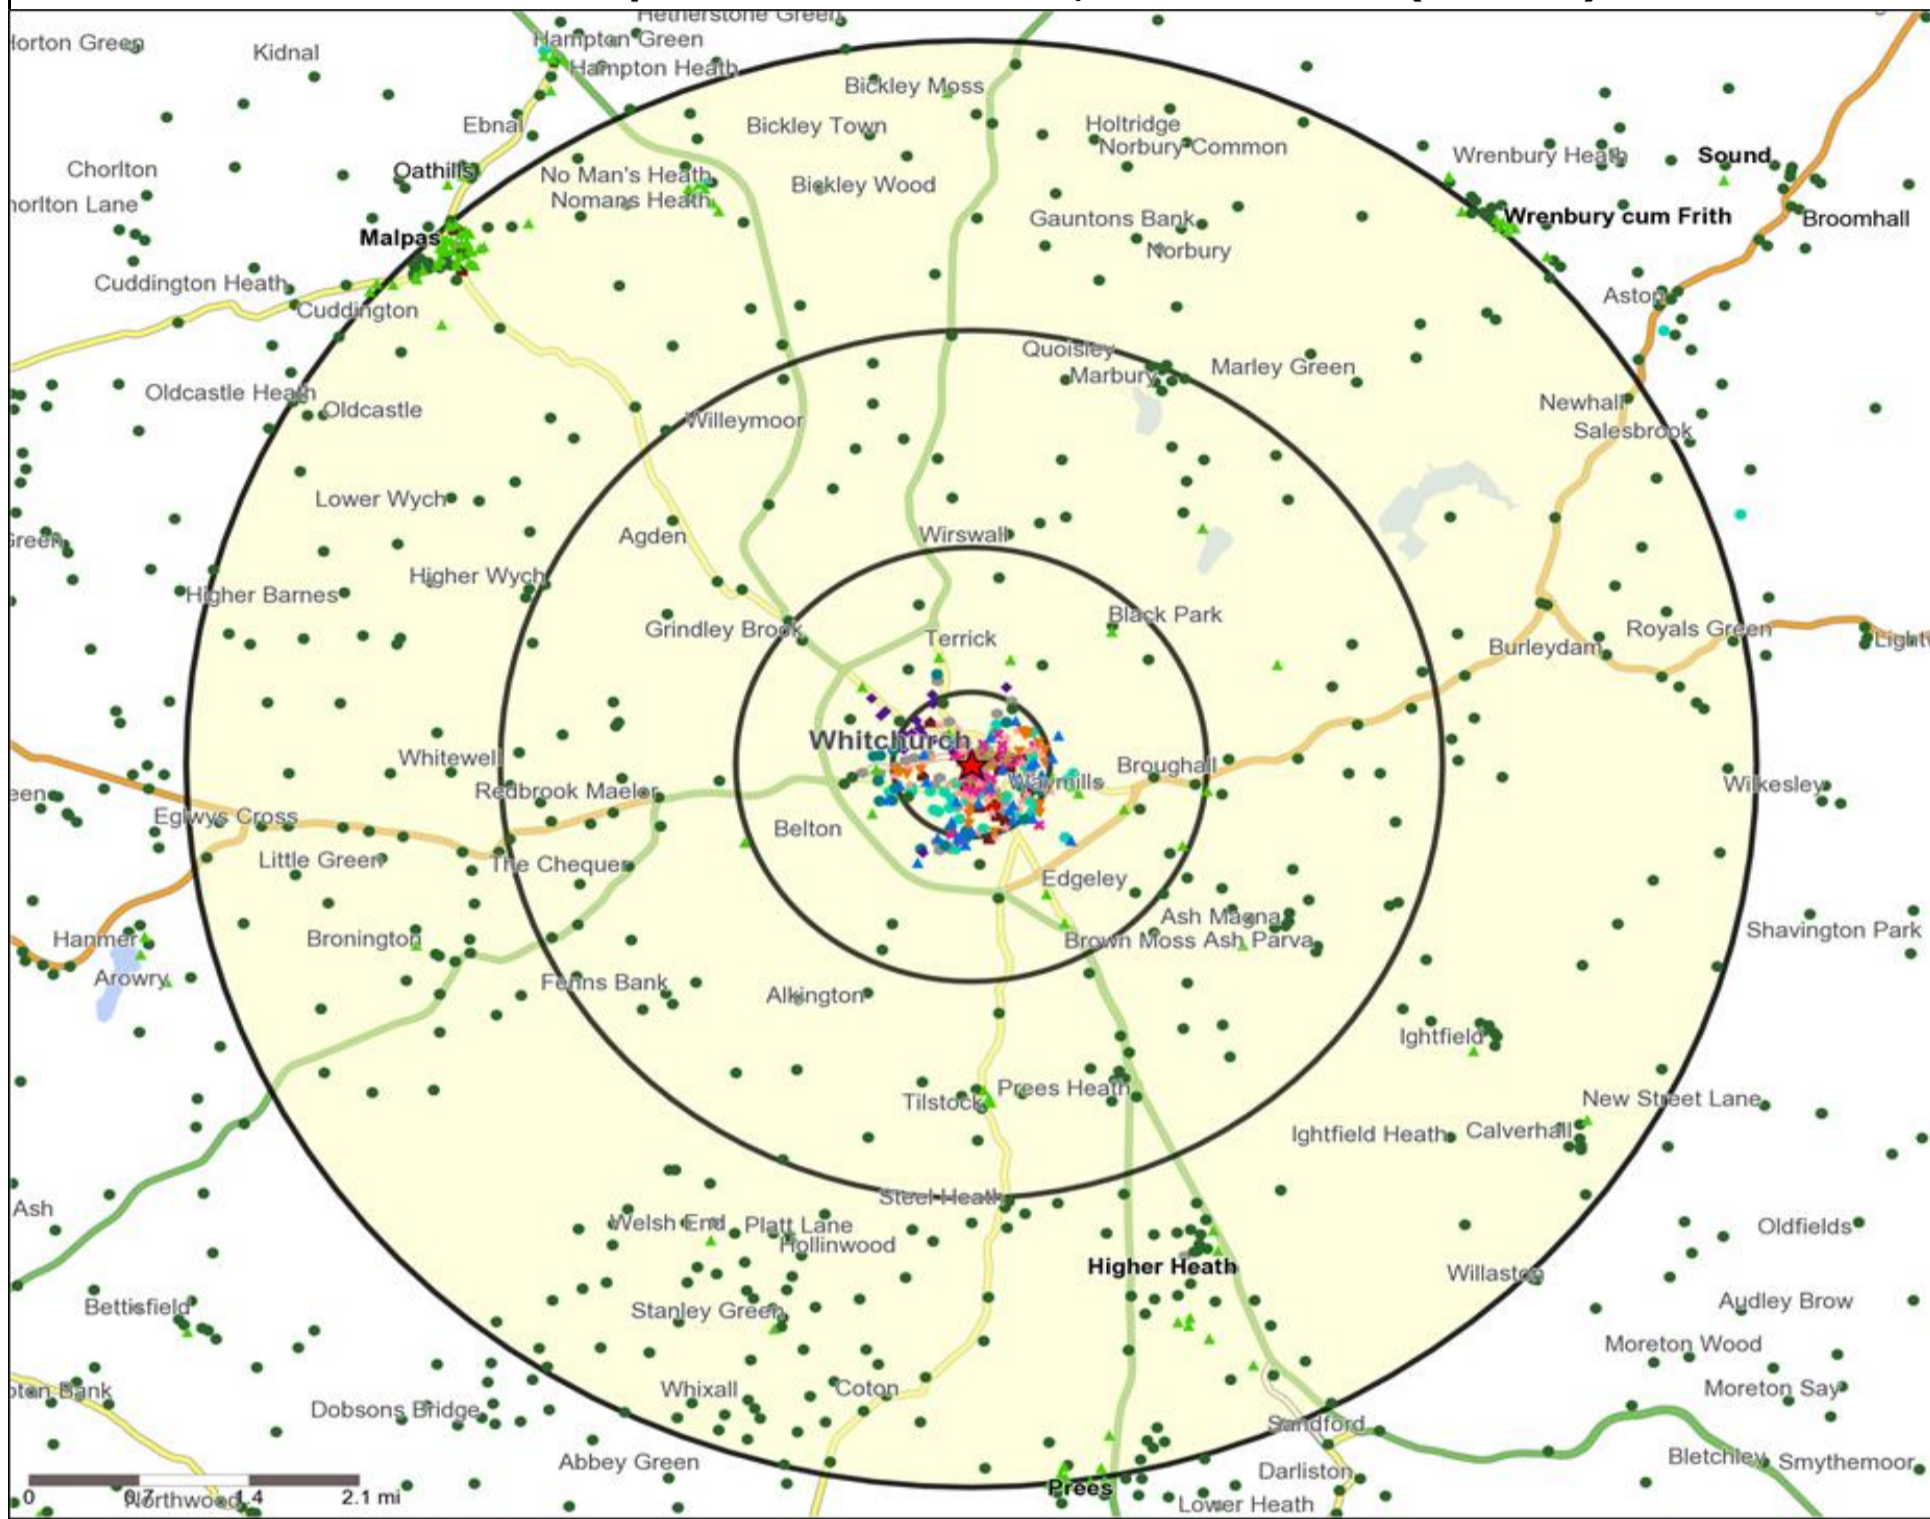

★ Location      ○ 0.5, 1.5, 3 & 5 Mile Distance

**Age Data Table**

	Count:					Index:				
	0 - 0.5 Miles	0 - 1.5 Miles	0 - 3.0 Miles	0 - 5.0 Miles	15 Min Drivetime	0 - 0.5 Miles	0 - 1.5 Miles	0 - 3.0 Miles	0 - 5.0 Miles	15 Min Drivetime
0-15	1,371	1,849	2,199	3,343	4,676	98	95	93	90	88
16-17	198	271	316	456	650	114	113	107	99	99
18-24	636	841	934	1,282	1,703	94	90	82	71	66
25-34	1,100	1,374	1,534	2,035	2,586	107	97	89	75	67
35-44	921	1,247	1,545	2,365	3,403	97	95	96	94	95
45-54	945	1,397	1,881	3,190	4,736	89	95	105	113	118
55-64	759	1,097	1,502	2,628	4,048	90	94	105	117	126
65+	1,558	2,245	2,742	4,567	6,572	116	121	120	128	129
<b>Population estimate 2015</b>	<b>7,488</b>	<b>10,321</b>	<b>12,653</b>	<b>19,866</b>	<b>28,374</b>	<b>100</b>	<b>100</b>	<b>100</b>	<b>100</b>	<b>100</b>

### Mosaic UK Map and Data: RED COW, WHITCHURCH (201996)

Copyright Experian Ltd, HERE 2015. Ordnance Survey © Crown copyright 2015

- ★ Location
- Mosaic UK Groups
- ▲ D Rural Reality
- H Aspiring Homemakers
- L Vintage Value
- 0.5, 1.5, 3 & 5 Mile Distance
- A City Prosperity
- E Senior Security
- ▼ I Family Basics
- ★ M Modest Traditions
- ~ Rivers, Canals and Lakes
- ◆ B Prestige Positions
- ▲ F Suburban Stability
- ✕ J Transient Renters
- ★ N Urban Cohesion
- C Country Living
- G Domestic Success
- ◆ K Municipal Challenge
- + O Rental Hubs

### Occasions Map and Data: RED COW, WHITCHURCH (201996)

Copyright Experian Ltd, HERE 2015. Ordnance Survey © Crown copyright 2015

- ★ Location
- 0.5, 1.5, 3 & 5 Mile Distance
- ~ Rivers, Canals and Lakes
- Occasions Types
- 01 Mine's a Pint
- ◆ 02 Early Doors
- 03 Everyday is Friday
- ▲ 04 Weekend Millionaires
- 05 Out On The Town
- ▲ 06 Business and Pleasure
- 07 Sporting Pints
- 08 Student Social
- ▼ 09 Leisurely Lunch
- 10 Wining and Dining
- ▲ 11 Household Outing
- ★ 12 Midweek Meal Deal
- ◆ 13 Date Night
- ★ 14 Birthday Treat
- + 15 Pre Show Meal