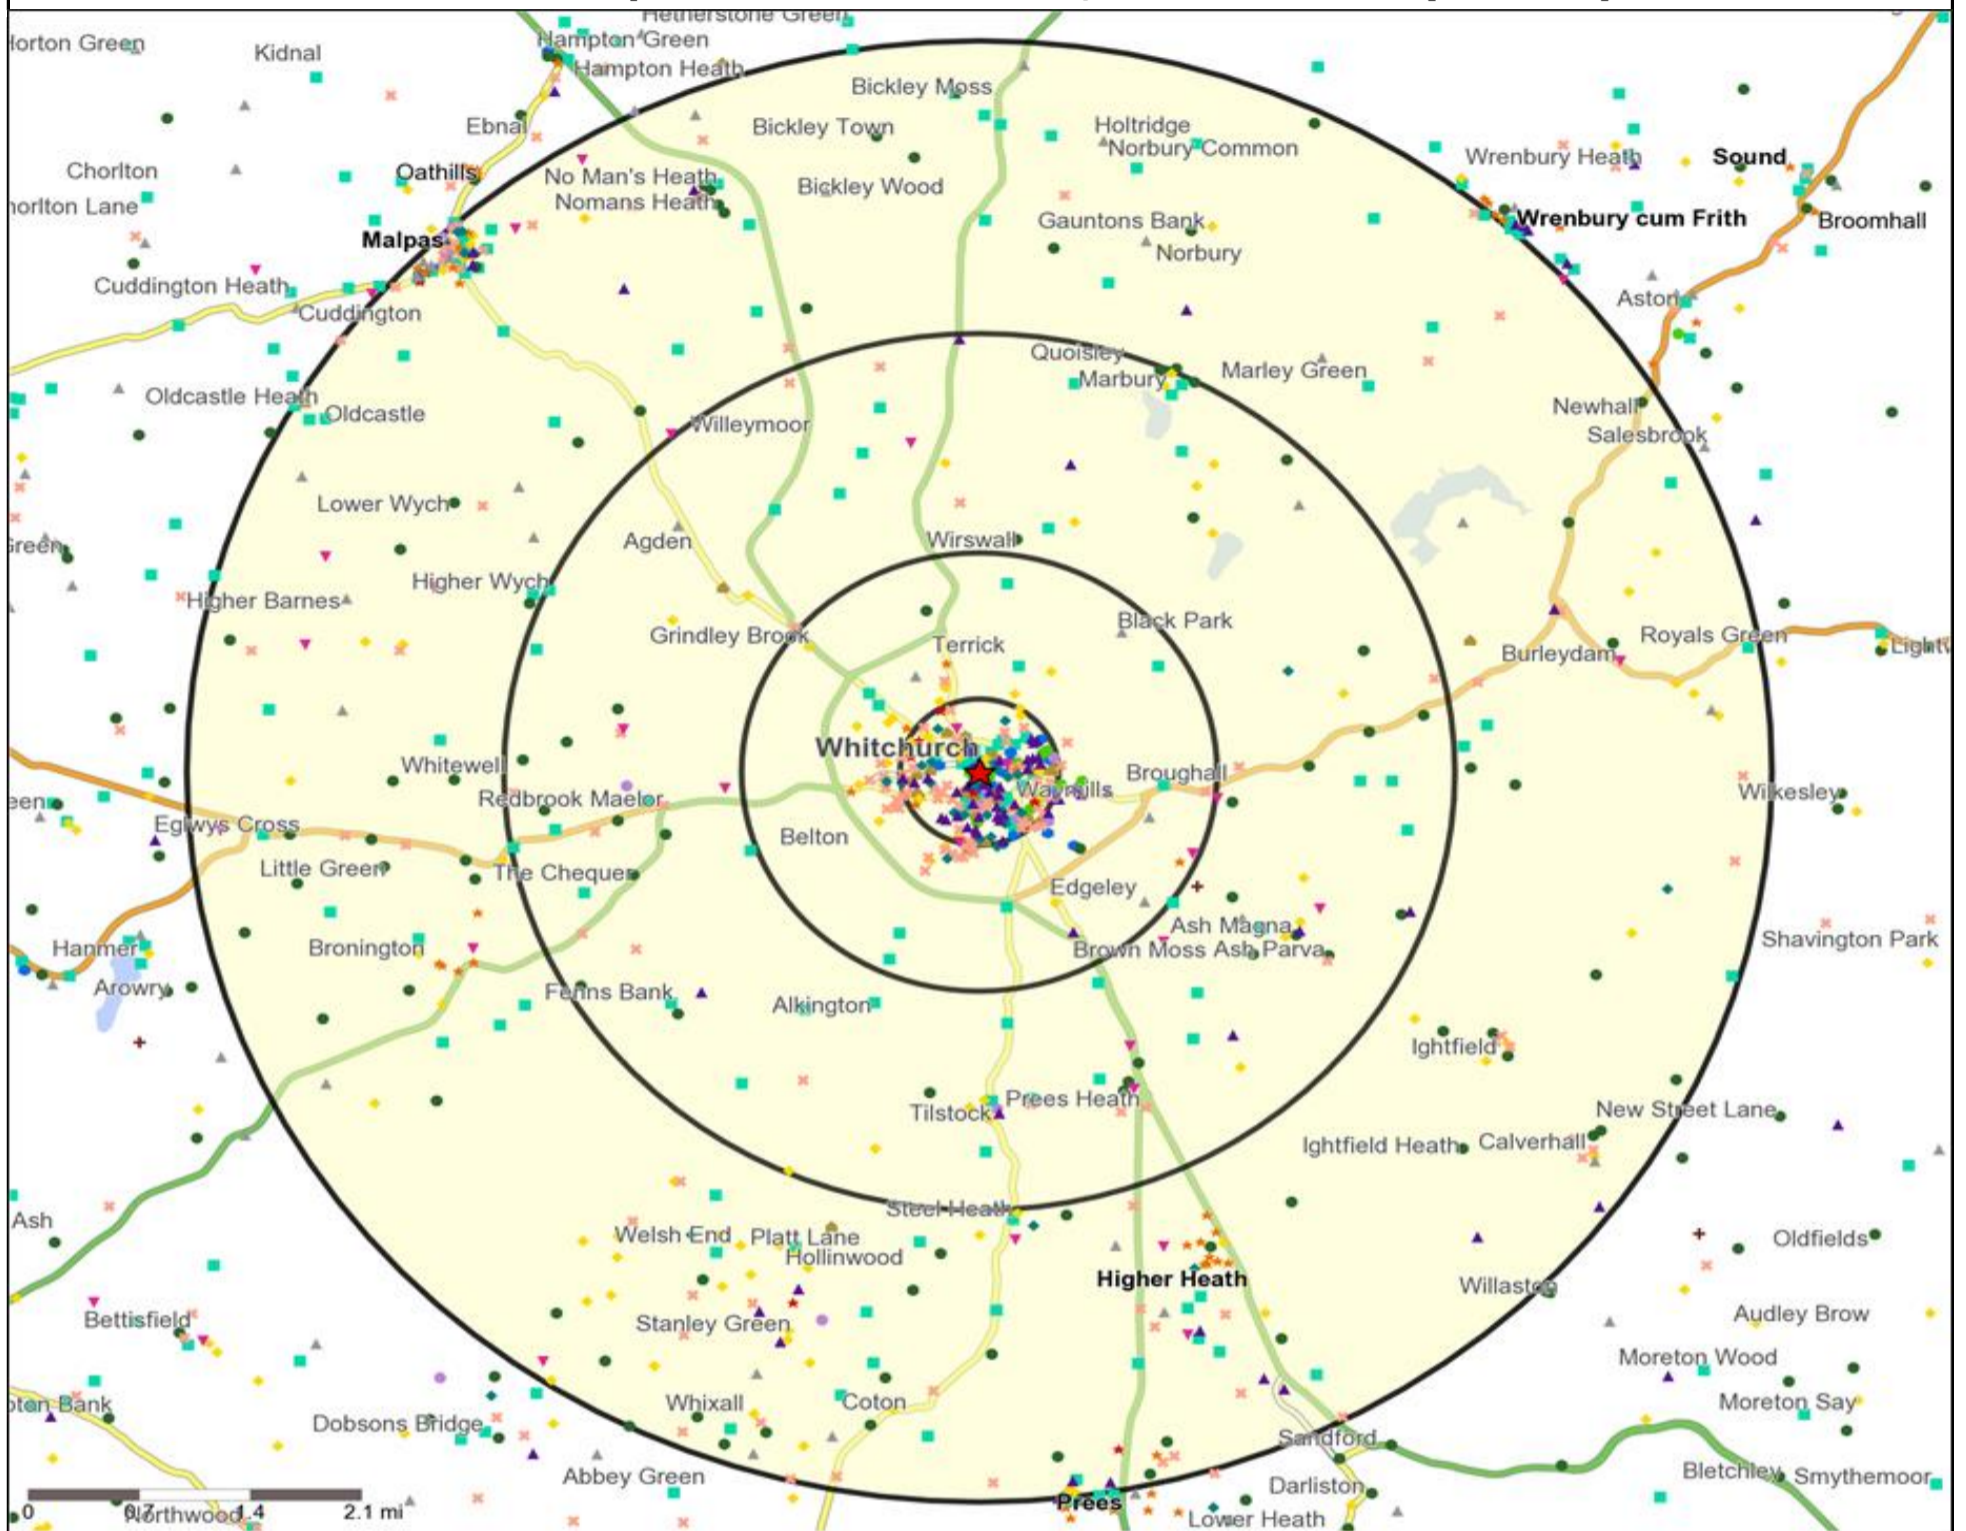

Mosaic UK Map and Data: RED COW, WHITCHURCH (201996)

Copyright Experian Ltd, HERE 2015. Ordnance Survey © Crown copyright 2015

- ★ Location
- Mosaic UK Groups
- ▲ D Rural Reality
- H Aspiring Homemakers
- L Vintage Value
- 0.5, 1.5, 3 & 5 Mile Distance
- A City Prosperity
- E Senior Security
- ▼ I Family Basics
- ★ M Modest Traditions
- ~ Rivers, Canals and Lakes
- ◆ B Prestige Positions
- ▲ F Suburban Stability
- ✖ J Transient Renters
- ★ N Urban Cohesion
- C Country Living
- G Domestic Success
- ◆ K Municipal Challenge
- + O Rental Hubs

**Mosaic UK Data Table (Residential)**

	Count:	Index:
	0 - 0.5 Miles	0 - 0.5 Miles
A City Prosperity (18+)	0	0
B Prestige Positions (18+)	244	57
C Country Living (18+)	71	17
D Rural Reality (18+)	58	14
E Senior Security (18+)	376	78
F Suburban Stability (18+)	455	126
G Domestic Success (18+)	273	55
H Aspiring Homemakers (18+)	807	150
I Family Basics (18+)	592	139
J Transient Renters (18+)	774	228
K Municipal Challenge (18+)	147	42
L Vintage Value (18+)	554	149
M Modest Traditions (18+)	1,177	420
N Urban Cohesion (18+)	0	0
O Rental Hubs (18+)	366	81
<b>Adults 18+ estimate 2015</b>	<b>5,894</b>	<b>100</b>

### Occasions Map and Data: RED COW, WHITCHURCH (201996)

Copyright Experian Ltd, HERE 2015. Ordnance Survey © Crown copyright 2015

- ★ Location
- 0.5, 1.5, 3 & 5 Mile Distance
- ~ Rivers, Canals and Lakes
- Occasions Types
- 01 Mine's a Pint
- ◆ 02 Early Doors
- 03 Everyday is Friday
- ▲ 04 Weekend Millionaires
- 05 Out On The Town
- ▲ 06 Business and Pleasure
- 07 Sporting Pints
- 08 Student Social
- ▼ 09 Leisurely Lunch
- 10 Wining and Dining
- ▲ 11 Household Outing
- ★ 12 Midweek Meal Deal
- ◆ 13 Date Night
- ★ 14 Birthday Treat
- + 15 Pre Show Meal

- Location
- Branded Food
- Dry Led
- Café / Wine Bar
- Other
- 0.5, 1.5, 3 & 5 Mile Distance
- Circuit Bar
- Rural Character
- Rivers, Canals and Lakes
- Community Local