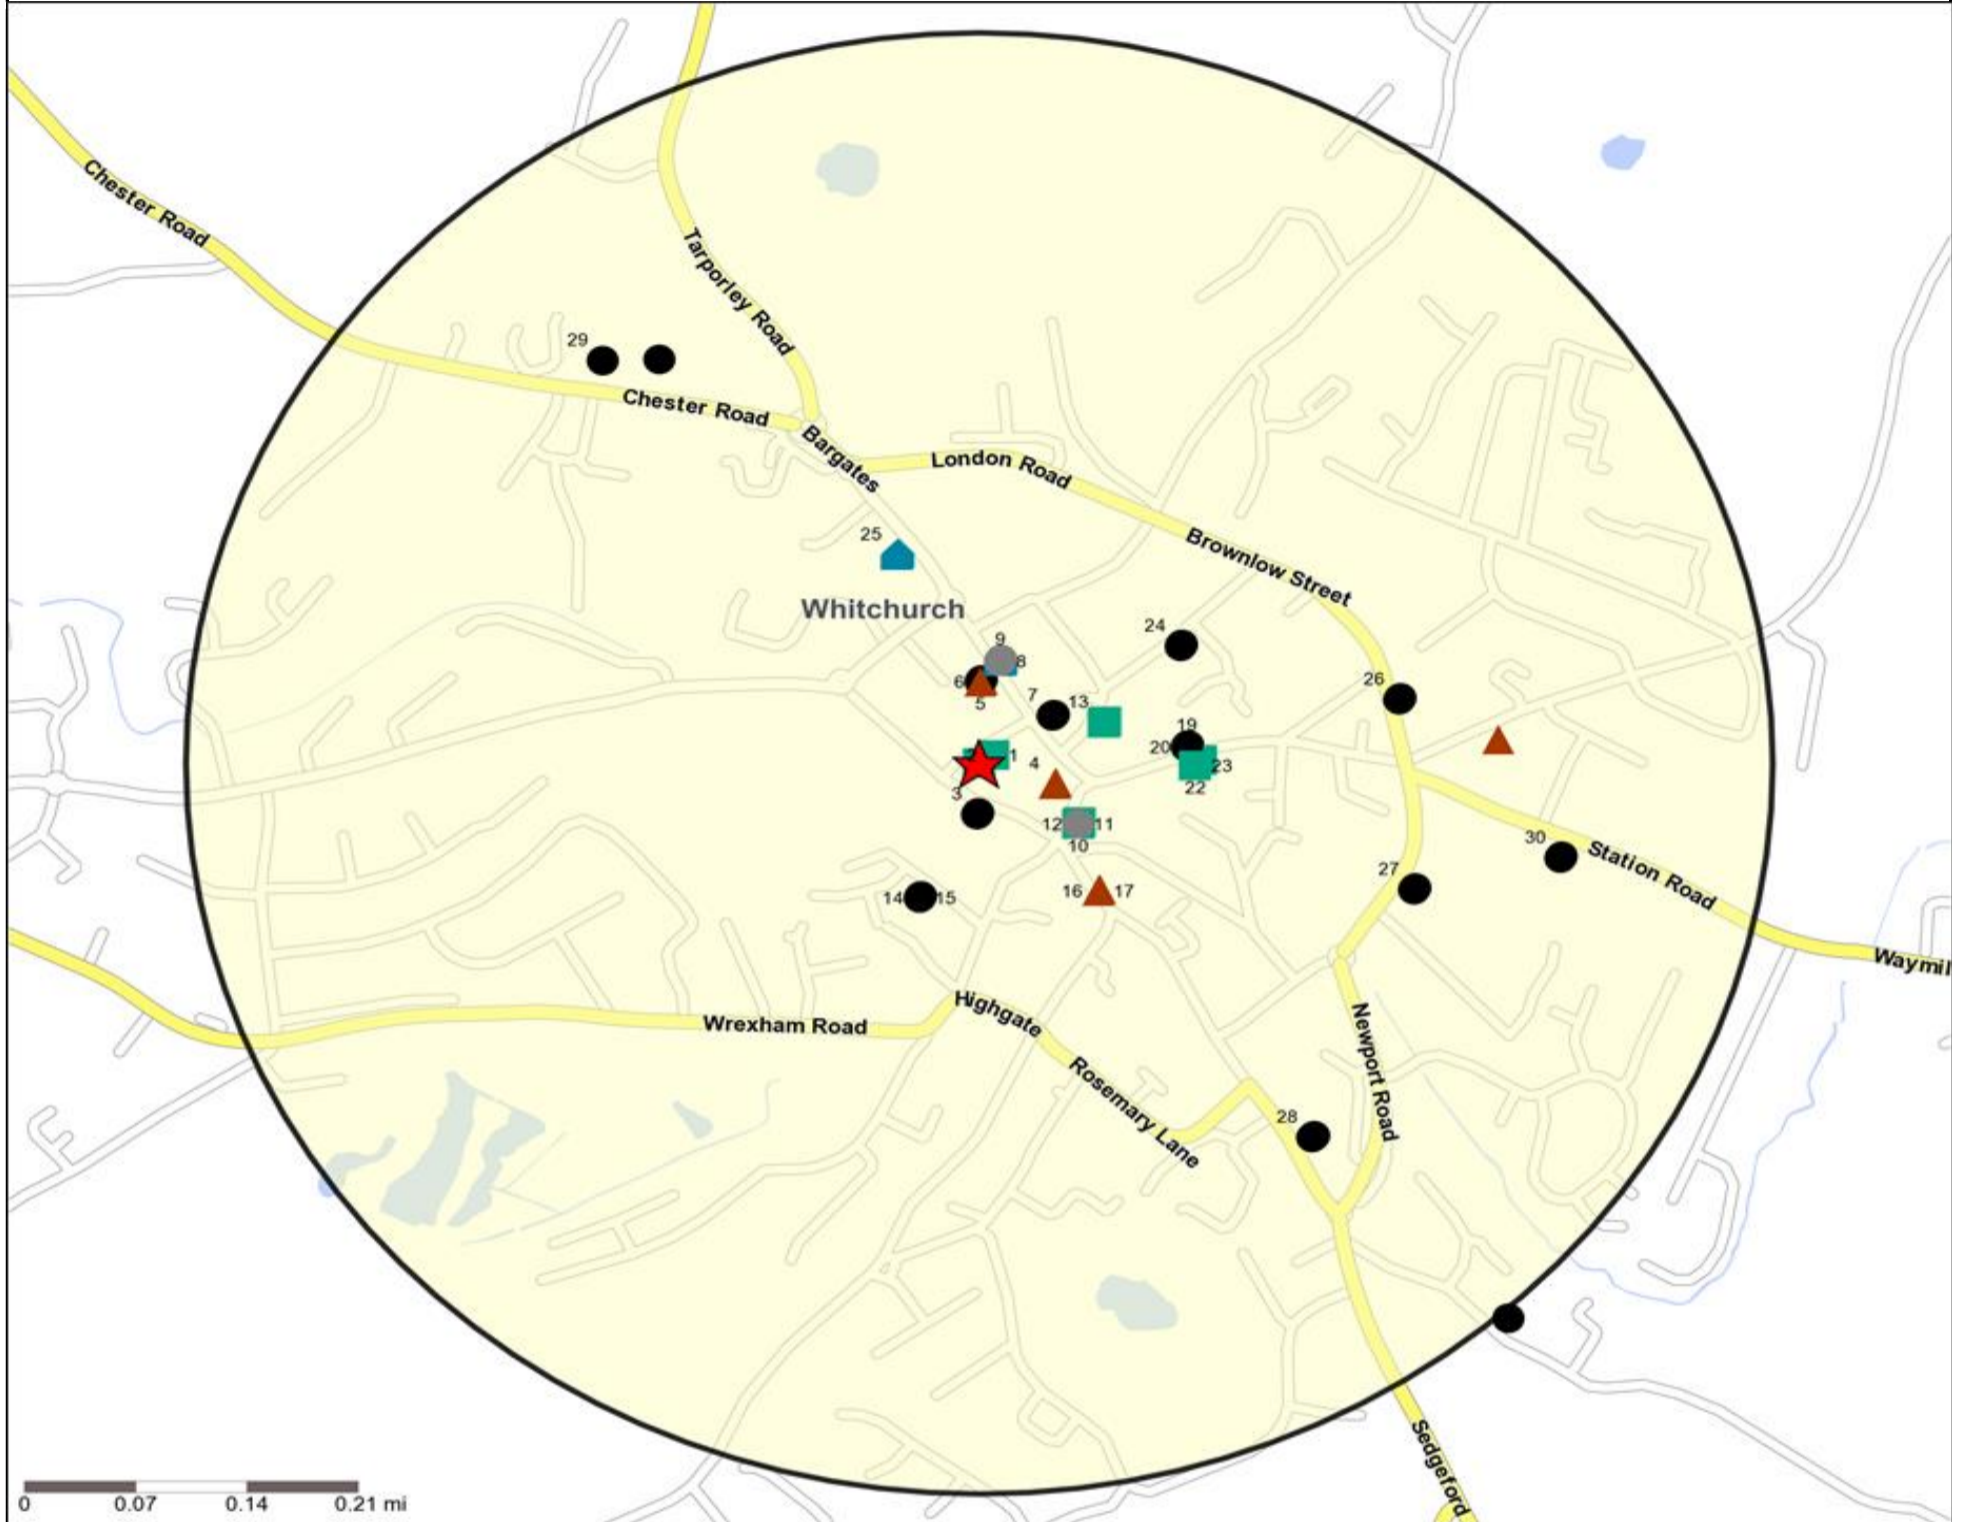

### Competition Map and Data: RED COW, WHITCHURCH (201996)

Numbers on competition points relate to the distance ranking in the competition table on page 7. Copyright Experian Ltd, HERE 2015. Ordnance Survey © Crown copyright 2015

- Location
- Branded Food
- Dry Led
- Café / Wine Bar
- Other
- Rivers, Canals and Lakes
- Circuit Bar
- Rural Character
- Community Local

## Competition Map and Data: RED COW, WHITCHURCH (201996)

Numbers on competition points relate to the distance ranking in the competition table on page 7. Copyright Experian Ltd, HERE 2015. Ordnance Survey © Crown copyright 2015

- Location
- Branded Food
- Dry Led
- Café / Wine Bar
- Other
- 0.5, 1.5, 3 & 5 Mile Distance
- Circuit Bar
- Rural Character
- Rivers, Canals and Lakes
- Community Local