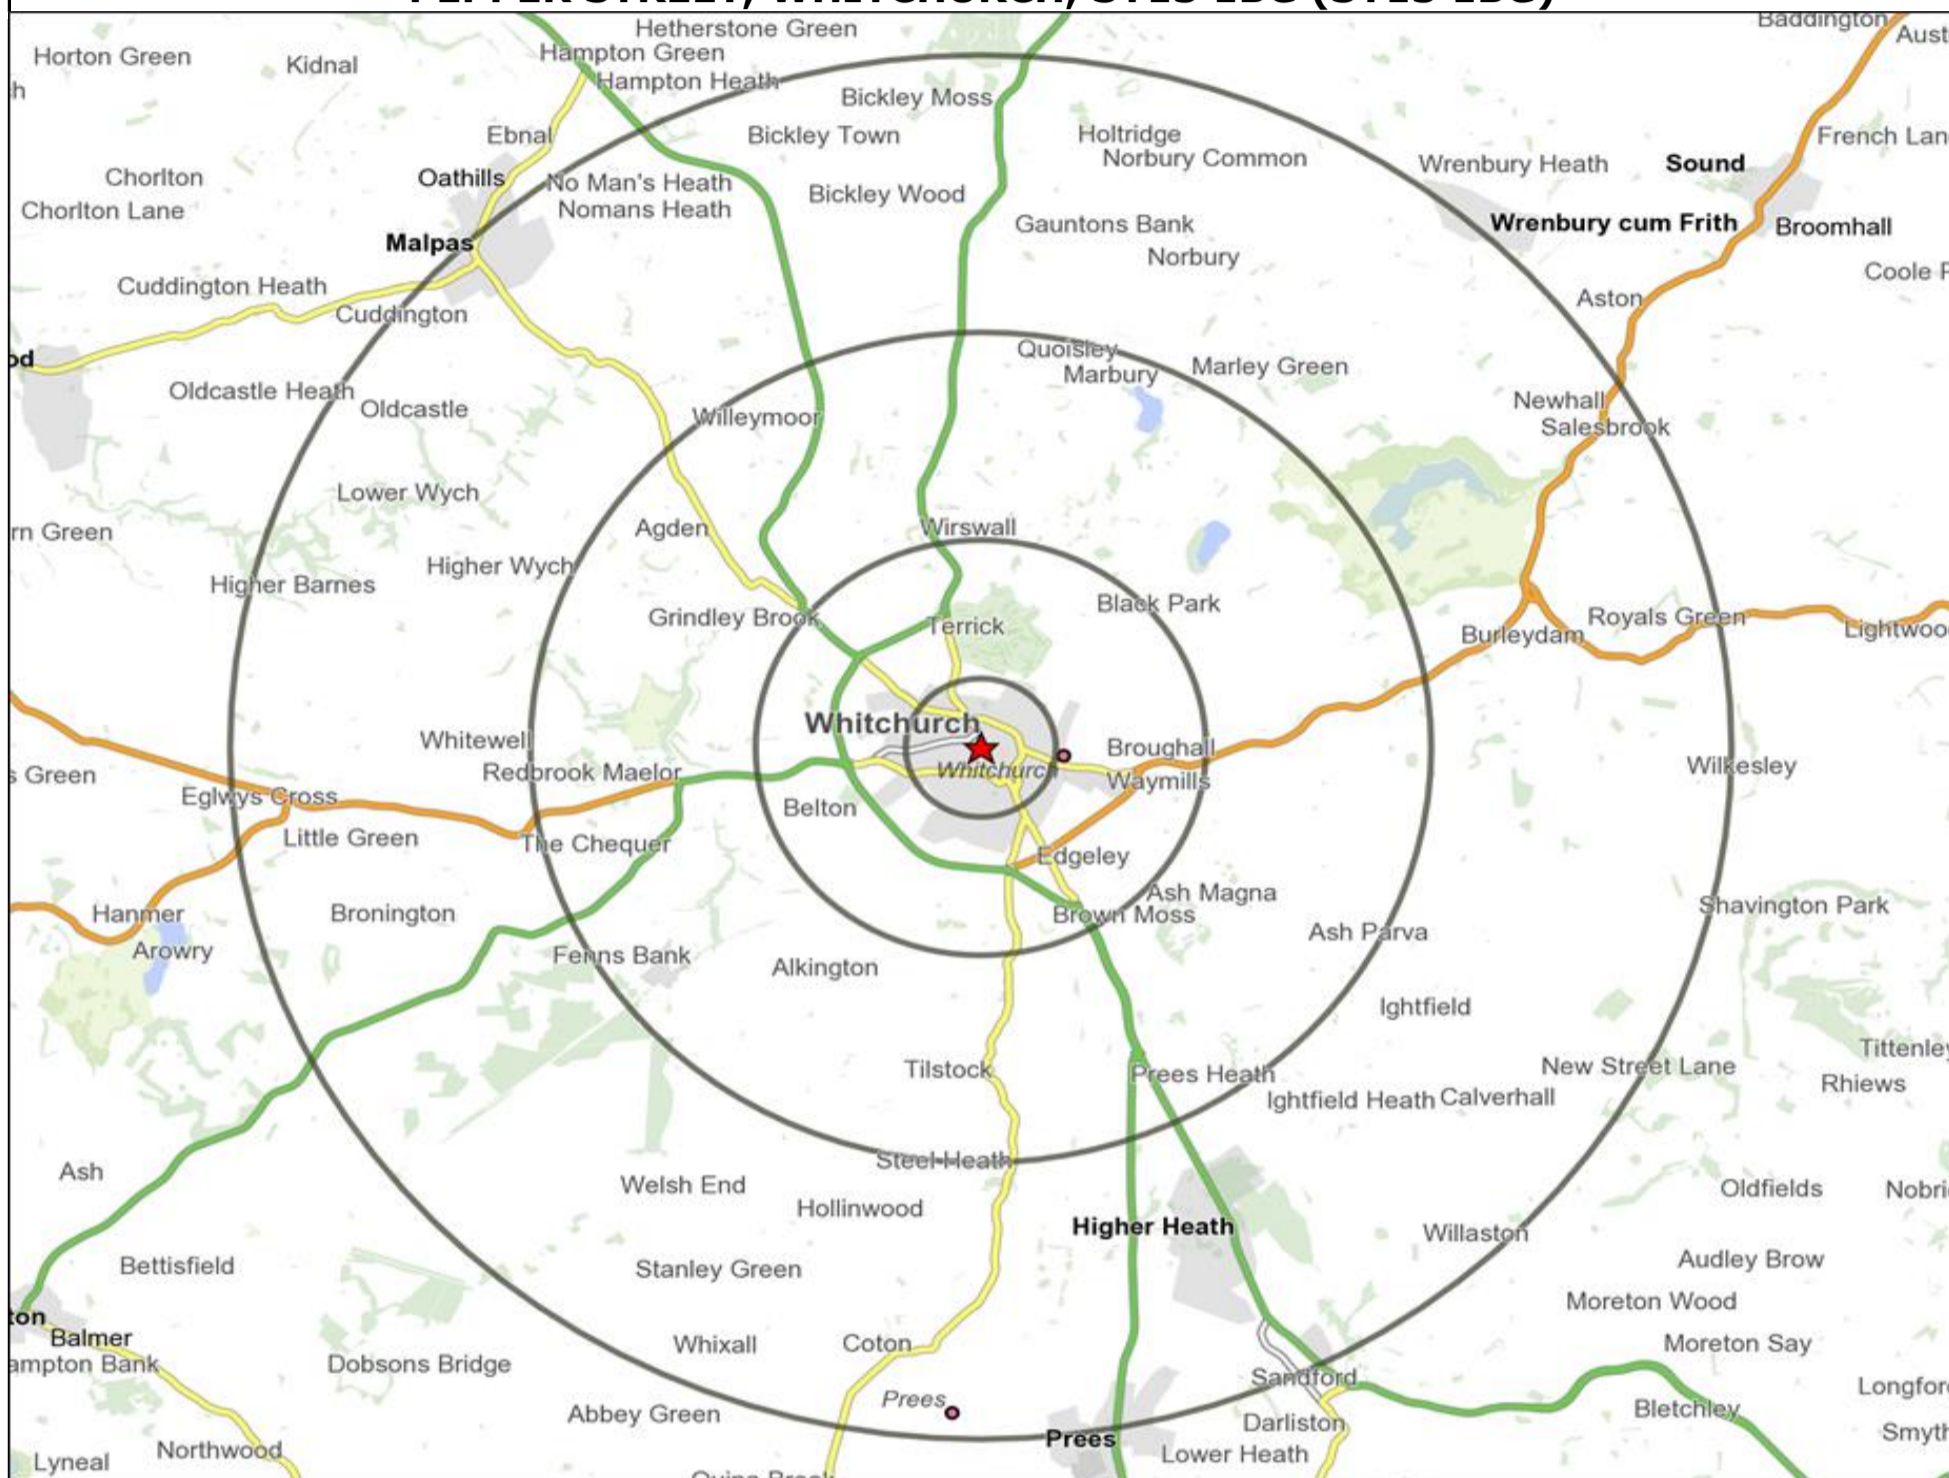

**Customer Profile Report for RED COW, WHITCHURCH (Punch Outlet Number: 201996)
PEPPER STREET, WHITCHURCH, SY13 1BG (SY13 1BG)**

Copyright Experian Ltd, HERE 2015. Ordnance Survey © Crown copyright 2015

★ Location   ○ 0.5, 1.5, 3 & 5 Mile Distance

Age Data Table

	Count:					Index:				
	0 - 0.5 Miles	0 - 1.5 Miles	0 - 3.0 Miles	0 - 5.0 Miles	15 Min Drivetime	0 - 0.5 Miles	0 - 1.5 Miles	0 - 3.0 Miles	0 - 5.0 Miles	15 Min Drivetime
0-15	1,371	1,849	2,199	3,343	4,676	98	95	93	90	88
16-17	198	271	316	456	650	114	113	107	99	99
18-24	636	841	934	1,282	1,703	94	90	82	71	66
25-34	1,100	1,374	1,534	2,035	2,586	107	97	89	75	67
35-44	921	1,247	1,545	2,365	3,403	97	95	96	94	95
45-54	945	1,397	1,881	3,190	4,736	89	95	105	113	118
55-64	759	1,097	1,502	2,628	4,048	90	94	105	117	126
65+	1,558	2,245	2,742	4,567	6,572	116	121	120	128	129
Population estimate 2015	7,488	10,321	12,653	19,866	28,374	100	100	100	100	100

Ethnicity - Census 2011

	Count:					%:				
	0 - 0.5 Miles	0 - 1.5 Miles	0 - 3.0 Miles	0 - 5.0 Miles	15 Min Drivetime	0 - 0.5 Miles	0 - 1.5 Miles	0 - 3.0 Miles	0 - 5.0 Miles	15 Min Drivetime
White	7,085	9,750	12,032	18,935	26,887	99%	99%	99%	99%	99%
Mixed / Multiple Ethnic Groups	36	46	56	95	134	1%	0%	0%	0%	0%
Asian / Asian British	50	61	69	100	136	1%	1%	1%	1%	0%
Black / African / Caribbean / Black British	9	10	11	26	34	0%	0%	0%	0%	0%
Other Ethnic Group	12	14	22	48	76	0%	0%	0%	0%	0%
All People (Ethnic Group)	7,192	9,881	12,190	19,204	27,267	100	100	100	100	100