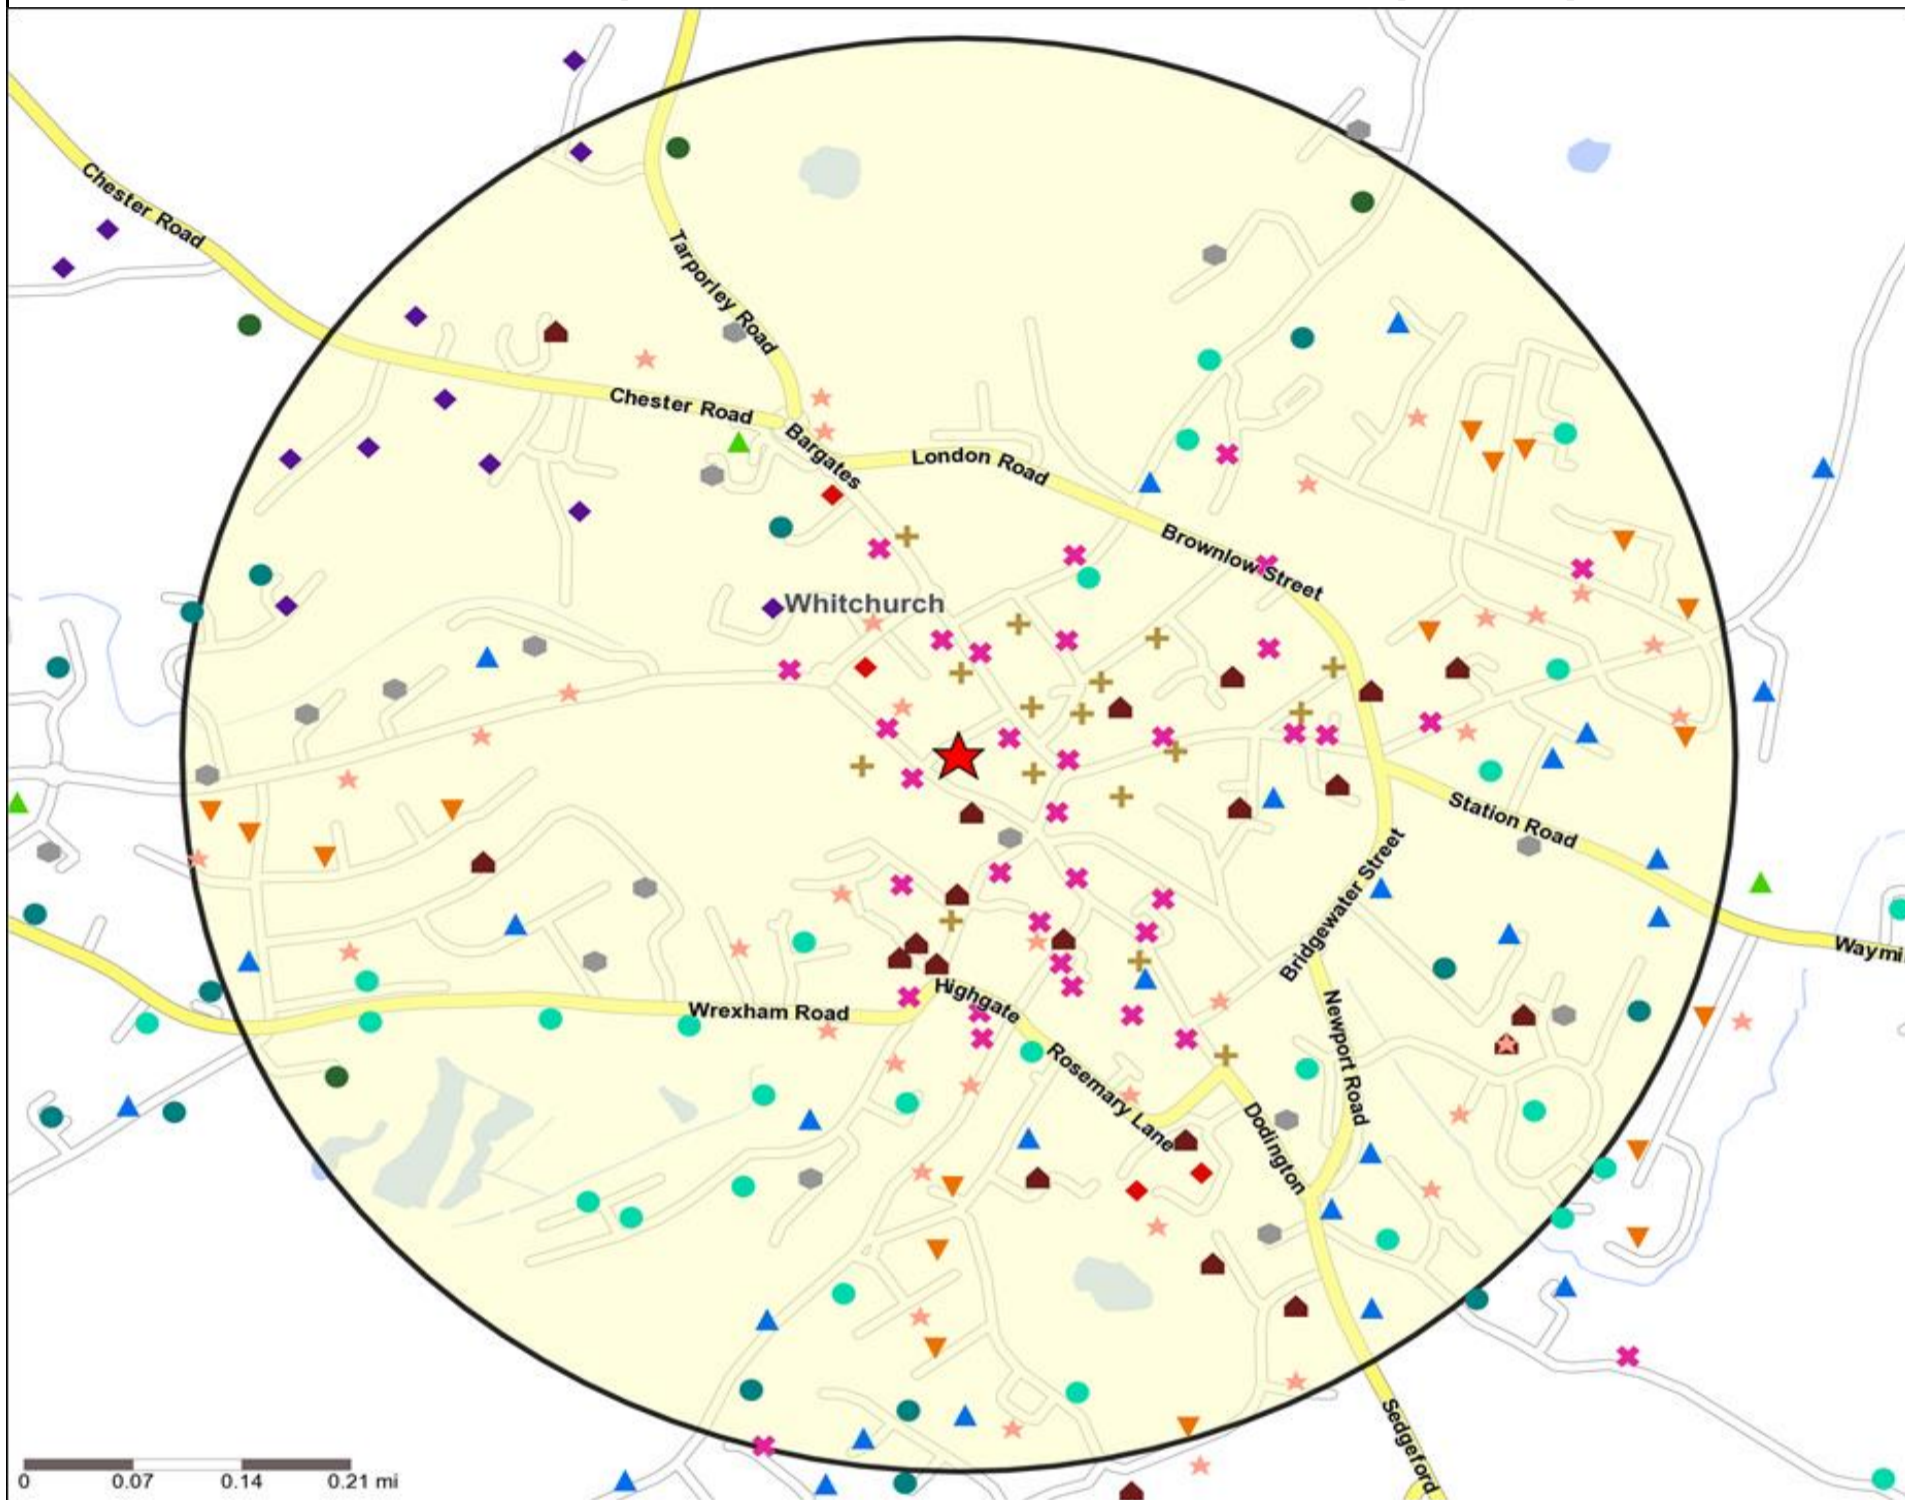

Mosaic UK Map and Data: RED COW, WHITCHURCH (201996)

Copyright Experian Ltd, HERE 2015. Ordnance Survey © Crown copyright 2015

- ★ Location
- Mosaic UK Groups
- ▲ D Rural Reality
- H Aspiring Homemakers
- L Vintage Value
- 0.5, 1.5, 3 & 5 Mile Distance
- A City Prosperity
- E Senior Security
- ▼ I Family Basics
- ★ M Modest Traditions
- ~ Rivers, Canals and Lakes
- B Prestige Positions
- ▲ F Suburban Stability
- ✖ J Transient Renters
- ★ N Urban Cohesion
- C Country Living
- G Domestic Success
- K Municipal Challenge
- + O Rental Hubs

Mosaic UK Data Table (Residential)

	Count:	Index:
	0 - 0.5 Miles	0 - 0.5 Miles
A City Prosperity (18+)	0	0
B Prestige Positions (18+)	244	57
C Country Living (18+)	71	17
D Rural Reality (18+)	58	14
E Senior Security (18+)	376	78
F Suburban Stability (18+)	455	126
G Domestic Success (18+)	273	55
H Aspiring Homemakers (18+)	807	150
I Family Basics (18+)	592	139
J Transient Renters (18+)	774	228
K Municipal Challenge (18+)	147	42
L Vintage Value (18+)	554	149
M Modest Traditions (18+)	1,177	420
N Urban Cohesion (18+)	0	0
O Rental Hubs (18+)	366	81
Adults 18+ estimate 2015	5,894	100