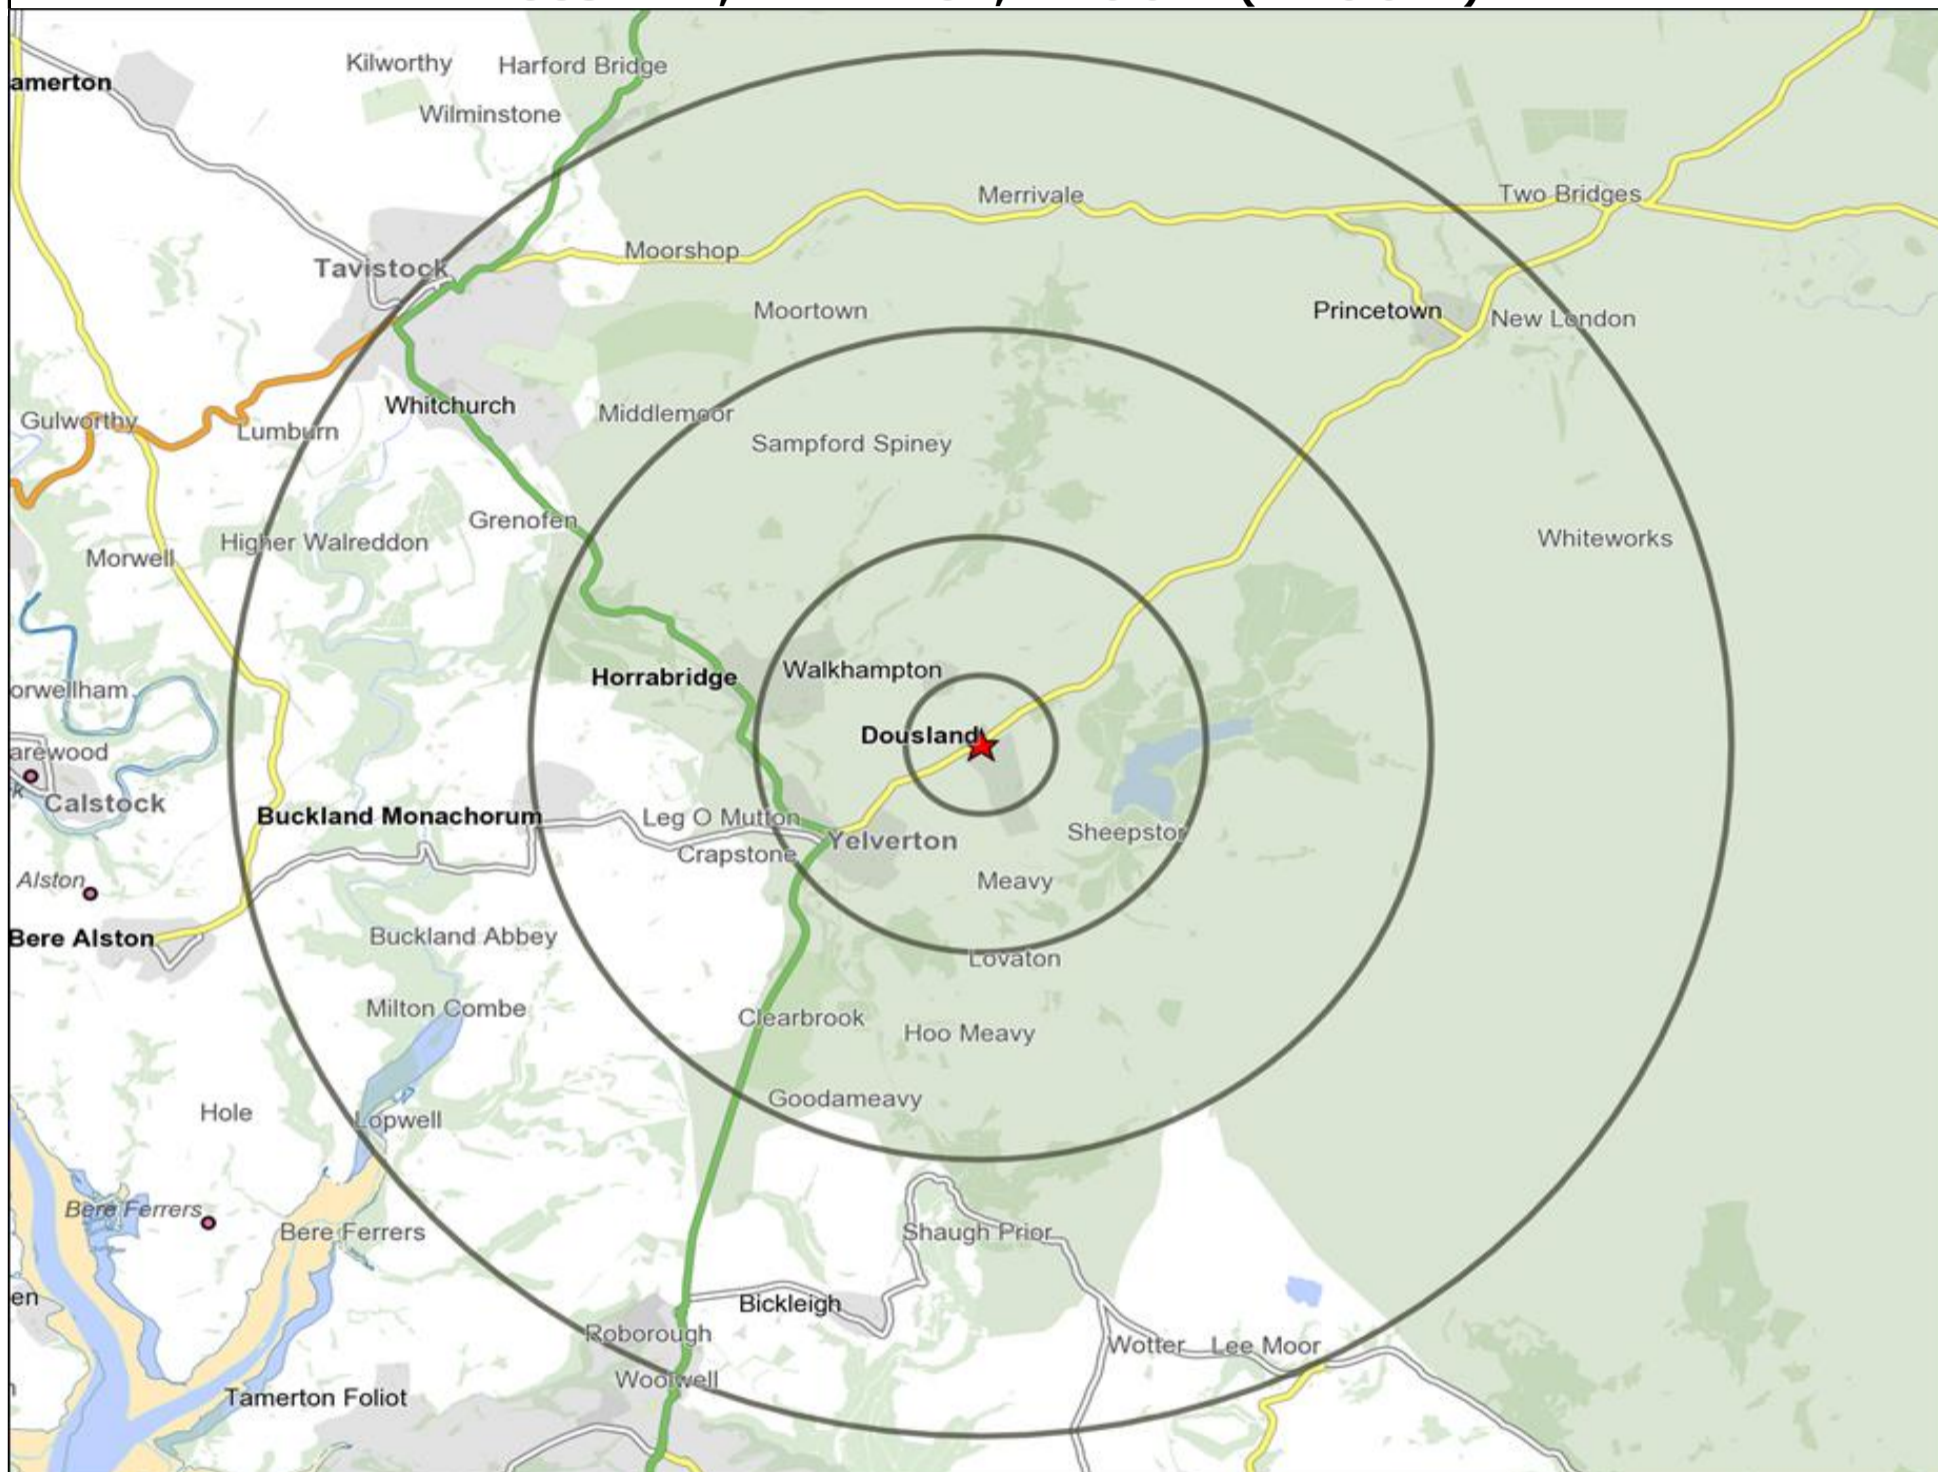

**Customer Profile Report for BURRATOR INN, YELVERTON (Punch Outlet Number: 905979)
DOUSLAND, YELVERTON, PL20 6NP (PL20 6NP)**

Copyright Experian Ltd, HERE 2015. Ordnance Survey © Crown copyright 2015

★ Location ○ 0.5, 1.5, 3 & 5 Mile Distance

Age Data Table

	Count:					Index:				
	0 - 0.5 Miles	0 - 1.5 Miles	0 - 3.0 Miles	0 - 5.0 Miles	15 Min Drivetime	0 - 0.5 Miles	0 - 1.5 Miles	0 - 3.0 Miles	0 - 5.0 Miles	15 Min Drivetime
0-15	75	448	1,070	3,842	9,332	56	73	83	88	91
16-17	7	40	135	592	1,246	42	53	85	110	98
18-24	28	192	352	1,605	4,490	44	65	57	76	90
25-34	35	219	468	2,467	6,062	36	49	50	78	81
35-44	54	254	616	2,379	5,767	60	61	71	81	83
45-54	95	497	1,067	3,374	7,794	94	107	110	102	100
55-64	115	486	1,049	3,059	7,242	143	131	135	116	117
65+	302	1,143	2,103	5,901	12,992	236	194	170	141	131
Population estimate 2015	711	3,279	6,860	23,219	54,925	100	100	100	100	100