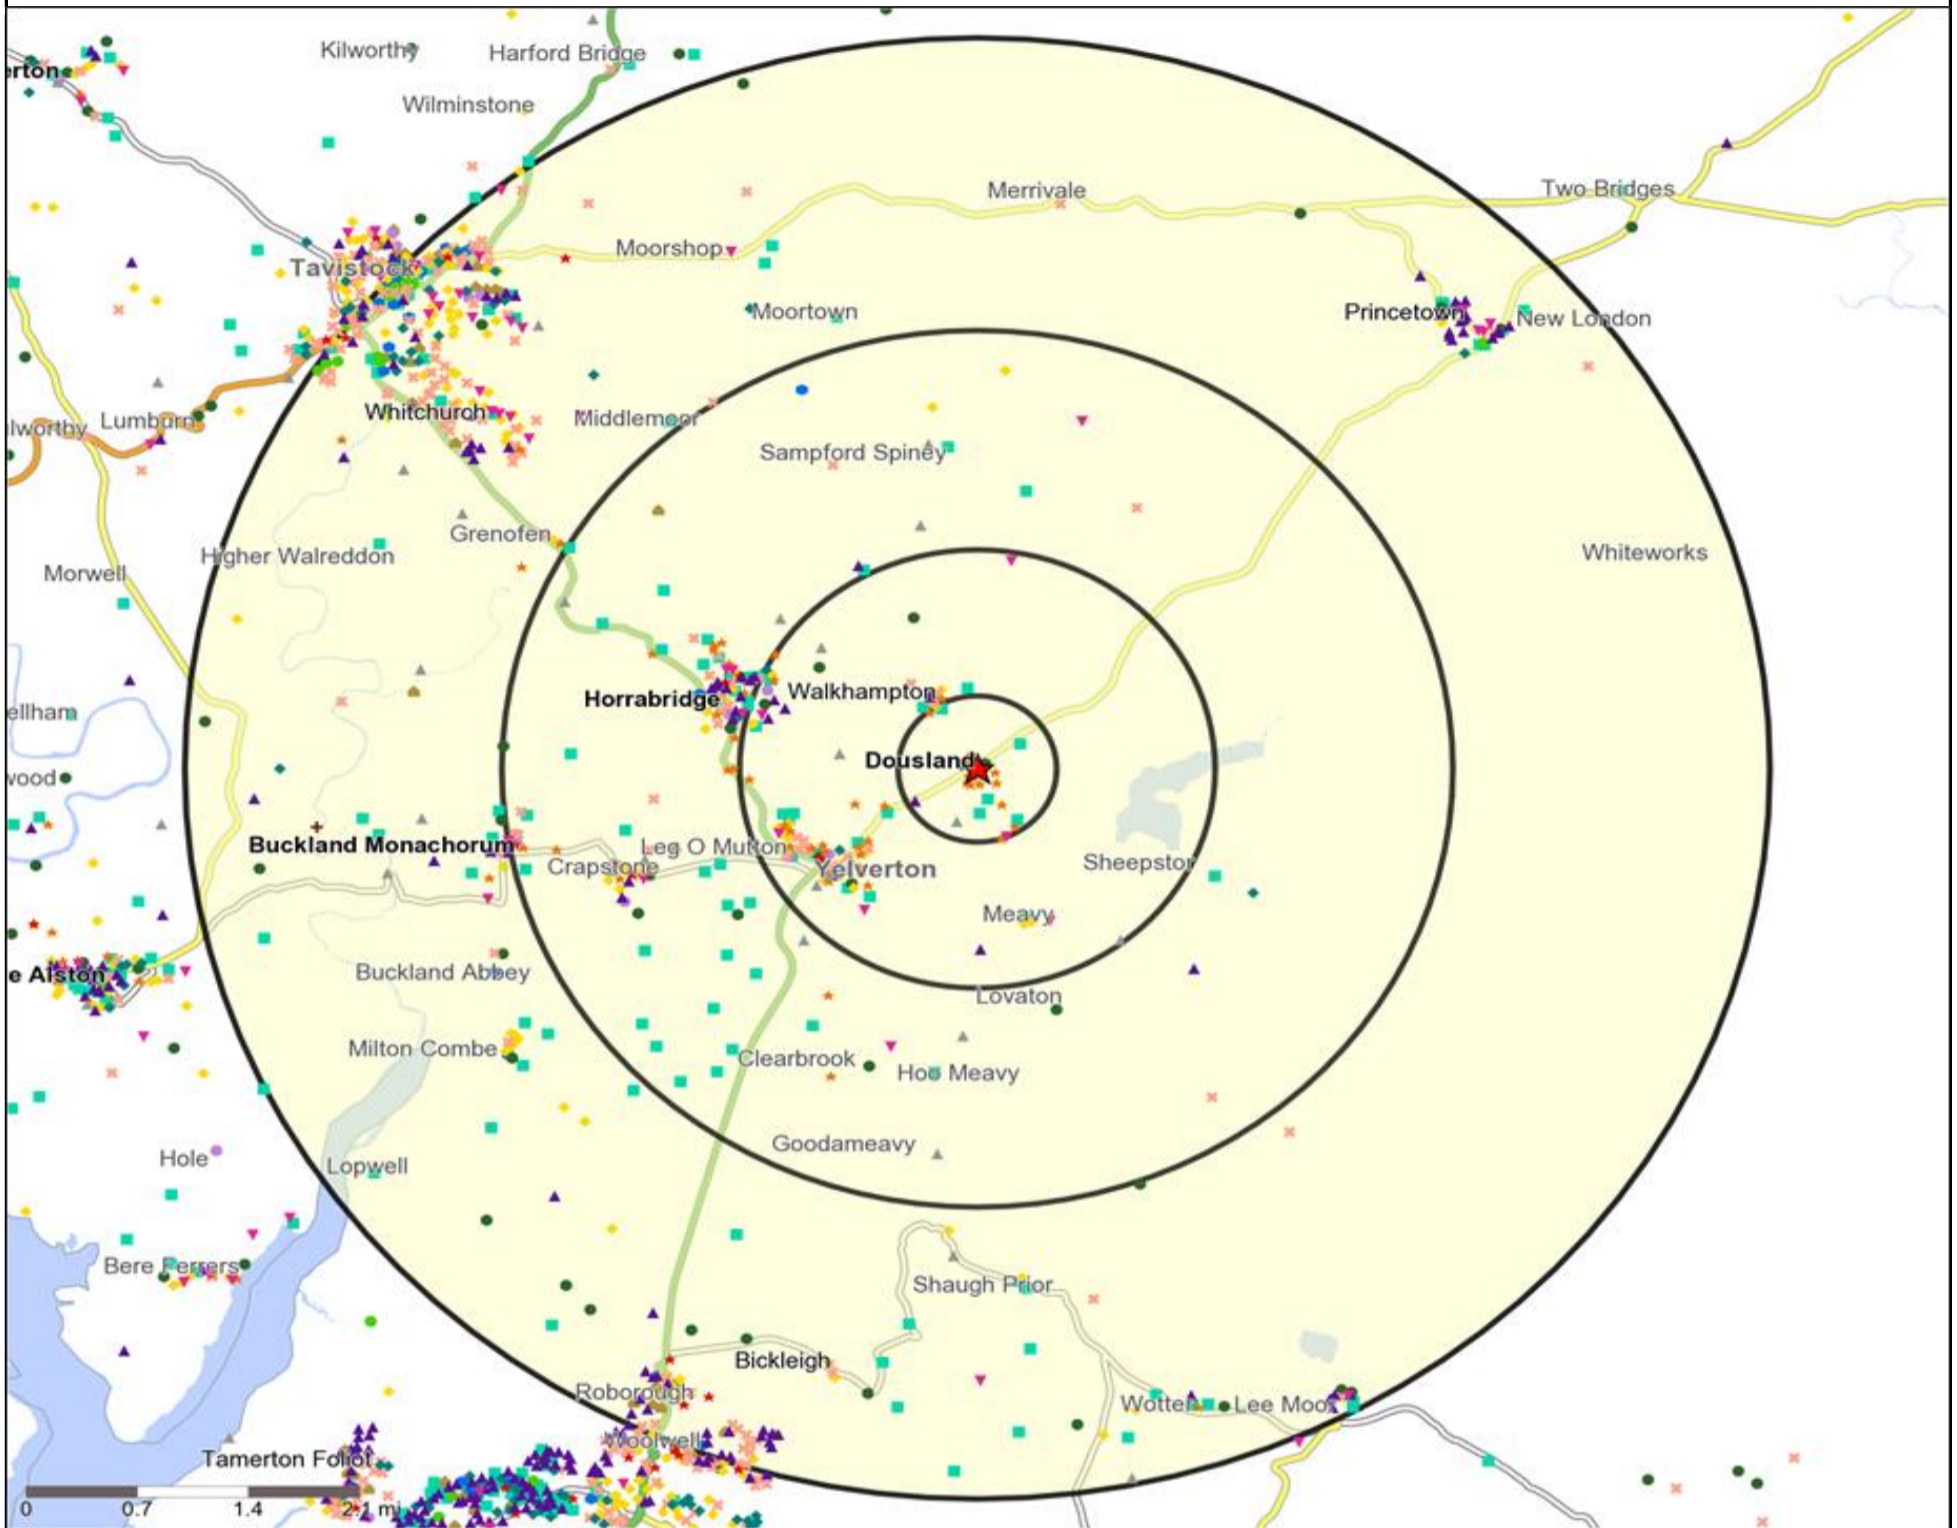

Mosaic UK Map and Data: BURRATOR INN, YELVERTON (905979)

Copyright Experian Ltd, HERE 2015. Ordnance Survey © Crown copyright 2015

- | | | | | |
|-------------------------------|-------------------------|----------------------|-----------------------|---------------------|
| Location | Mosaic UK Groups | D Rural Reality | H Aspiring Homemakers | L Vintage Value |
| 0.5, 1.5, 3 & 5 Mile Distance | A City Prosperity | E Senior Security | I Family Basics | M Modest Traditions |
| Rivers, Canals and Lakes | B Prestige Positions | F Suburban Stability | J Transient Renters | N Urban Cohesion |
| | C Country Living | G Domestic Success | K Municipal Challenge | O Rental Hubs |

Mosaic UK Data Table (Residential)

	Count:	Index:
	0 - 0.5 Miles	0 - 0.5 Miles
A City Prosperity (18+)	0	0
B Prestige Positions (18+)	0	0
C Country Living (18+)	446	1,021
D Rural Reality (18+)	183	420
E Senior Security (18+)	0	0
F Suburban Stability (18+)	0	0
G Domestic Success (18+)	0	0
H Aspiring Homemakers (18+)	0	0
I Family Basics (18+)	0	0
J Transient Renters (18+)	0	0
K Municipal Challenge (18+)	0	0
L Vintage Value (18+)	0	0
M Modest Traditions (18+)	0	0
N Urban Cohesion (18+)	0	0
O Rental Hubs (18+)	0	0
Adults 18+ estimate 2015	629	100

Occasions Map and Data: BURRATOR INN, YELVERTON (905979)

Copyright Experian Ltd, HERE 2015. Ordnance Survey © Crown copyright 2015

- ★ Location
- 01 Mine's a Pint
- ▲ 04 Weekend Millionaires
- 08 Student Social
- ★ 12 Midweek Meal Deal
- 0.5, 1.5, 3 & 5 Mile Distance
- ◆ 02 Early Doors
- 05 Out On The Town
- ▼ 09 Leisurely Lunch
- ★ 13 Date Night
- ~ Rivers, Canals and Lakes
- 03 Everyday is Friday
- ▲ 06 Business and Pleasure
- ✕ 10 Wining and Dining
- ★ 14 Birthday Treat
- 07 Sporting Pints
- ▲ 11 Household Outing
- + 15 Pre Show Meal

-  Location
-  Branded Food
-  Dry Led
-  Café / Wine Bar
-  Other
-  0.5, 1.5, 3 & 5 Mile Distance
-  Circuit Bar
-  Rural Character
-  Rivers, Canals and Lakes
-  Community Local

Competition Type Summary Table