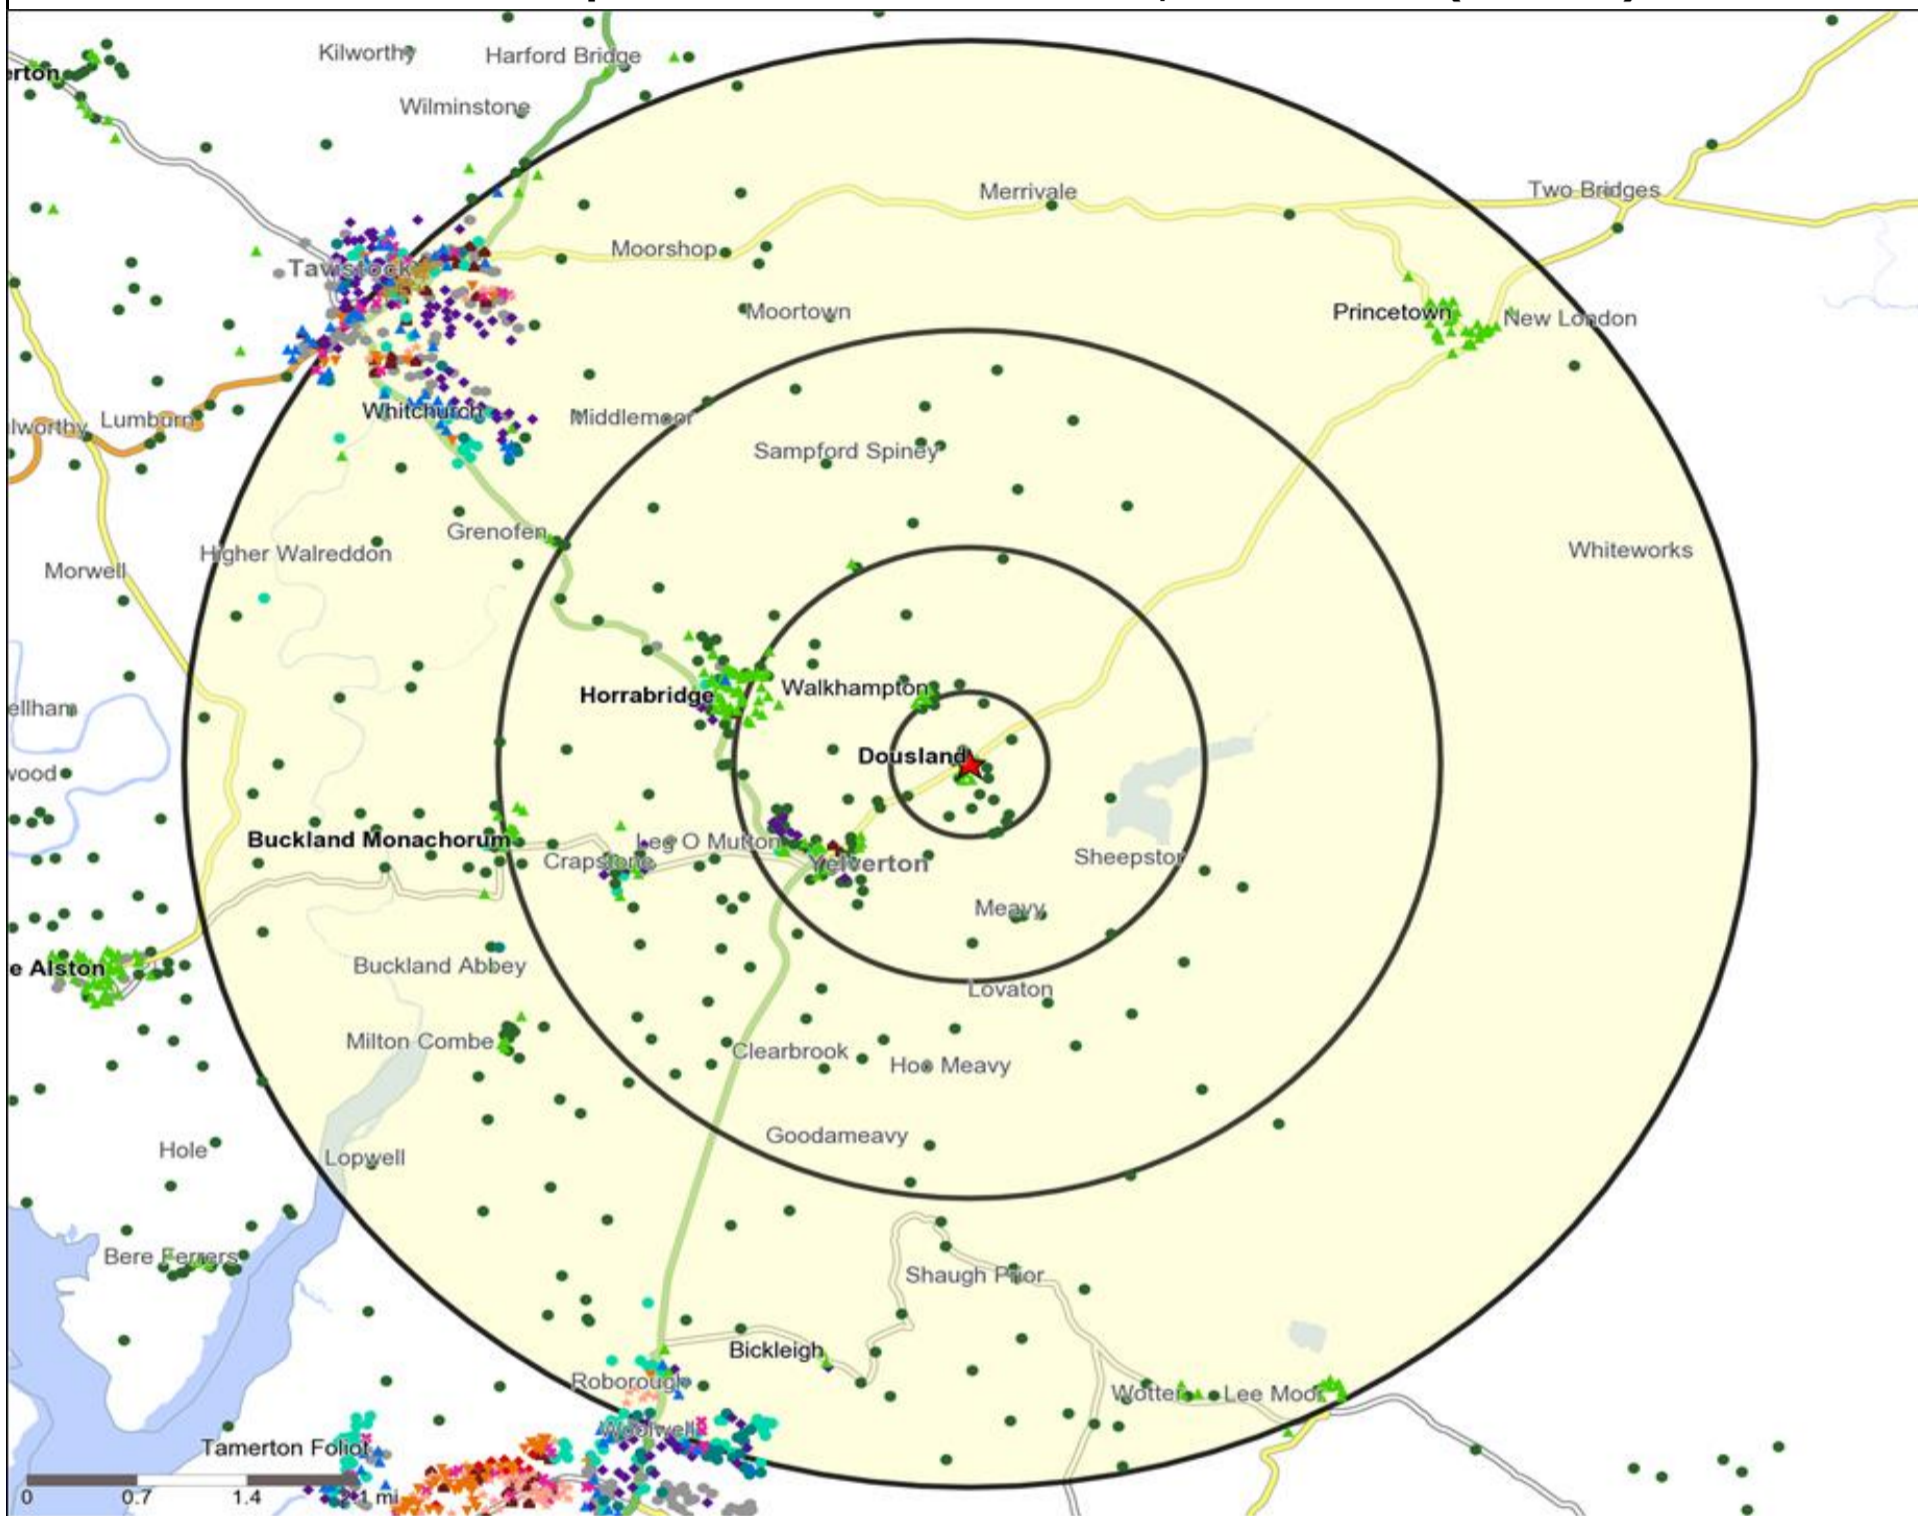

Age Data Table

	Count:					Index:				
	0 - 0.5 Miles	0 - 1.5 Miles	0 - 3.0 Miles	0 - 5.0 Miles	15 Min Drivetime	0 - 0.5 Miles	0 - 1.5 Miles	0 - 3.0 Miles	0 - 5.0 Miles	15 Min Drivetime
0-15	75	448	1,070	3,842	9,332	56	73	83	88	91
16-17	7	40	135	592	1,246	42	53	85	110	98
18-24	28	192	352	1,605	4,490	44	65	57	76	90
25-34	35	219	468	2,467	6,062	36	49	50	78	81
35-44	54	254	616	2,379	5,767	60	61	71	81	83
45-54	95	497	1,067	3,374	7,794	94	107	110	102	100
55-64	115	486	1,049	3,059	7,242	143	131	135	116	117
65+	302	1,143	2,103	5,901	12,992	236	194	170	141	131
Population estimate 2015	711	3,279	6,860	23,219	54,925	100	100	100	100	100

Mosaic UK Map and Data: BURRATOR INN, YELVERTON (905979)

Copyright Experian Ltd, HERE 2015. Ordnance Survey © Crown copyright 2015

- Location
- 0.5, 1.5, 3 & 5 Mile Distance
- Rivers, Canals and Lakes
- Mosaic UK Groups**
- A City Prosperity
- D Rural Reality
- E Senior Security
- F Suburban Stability
- G Domestic Success
- H Aspiring Homemakers
- I Family Basics
- J Transient Renters
- K Municipal Challenge
- L Vintage Value
- M Modest Traditions
- N Urban Cohesion
- O Rental Hubs

-  Location
-  Branded Food
-  Dry Led
-  Café / Wine Bar
-  Other
-  0.5, 1.5, 3 & 5 Mile Distance
-  Circuit Bar
-  Rural Character
-  Rivers, Canals and Lakes
-  Community Local

Competition Type Summary Table