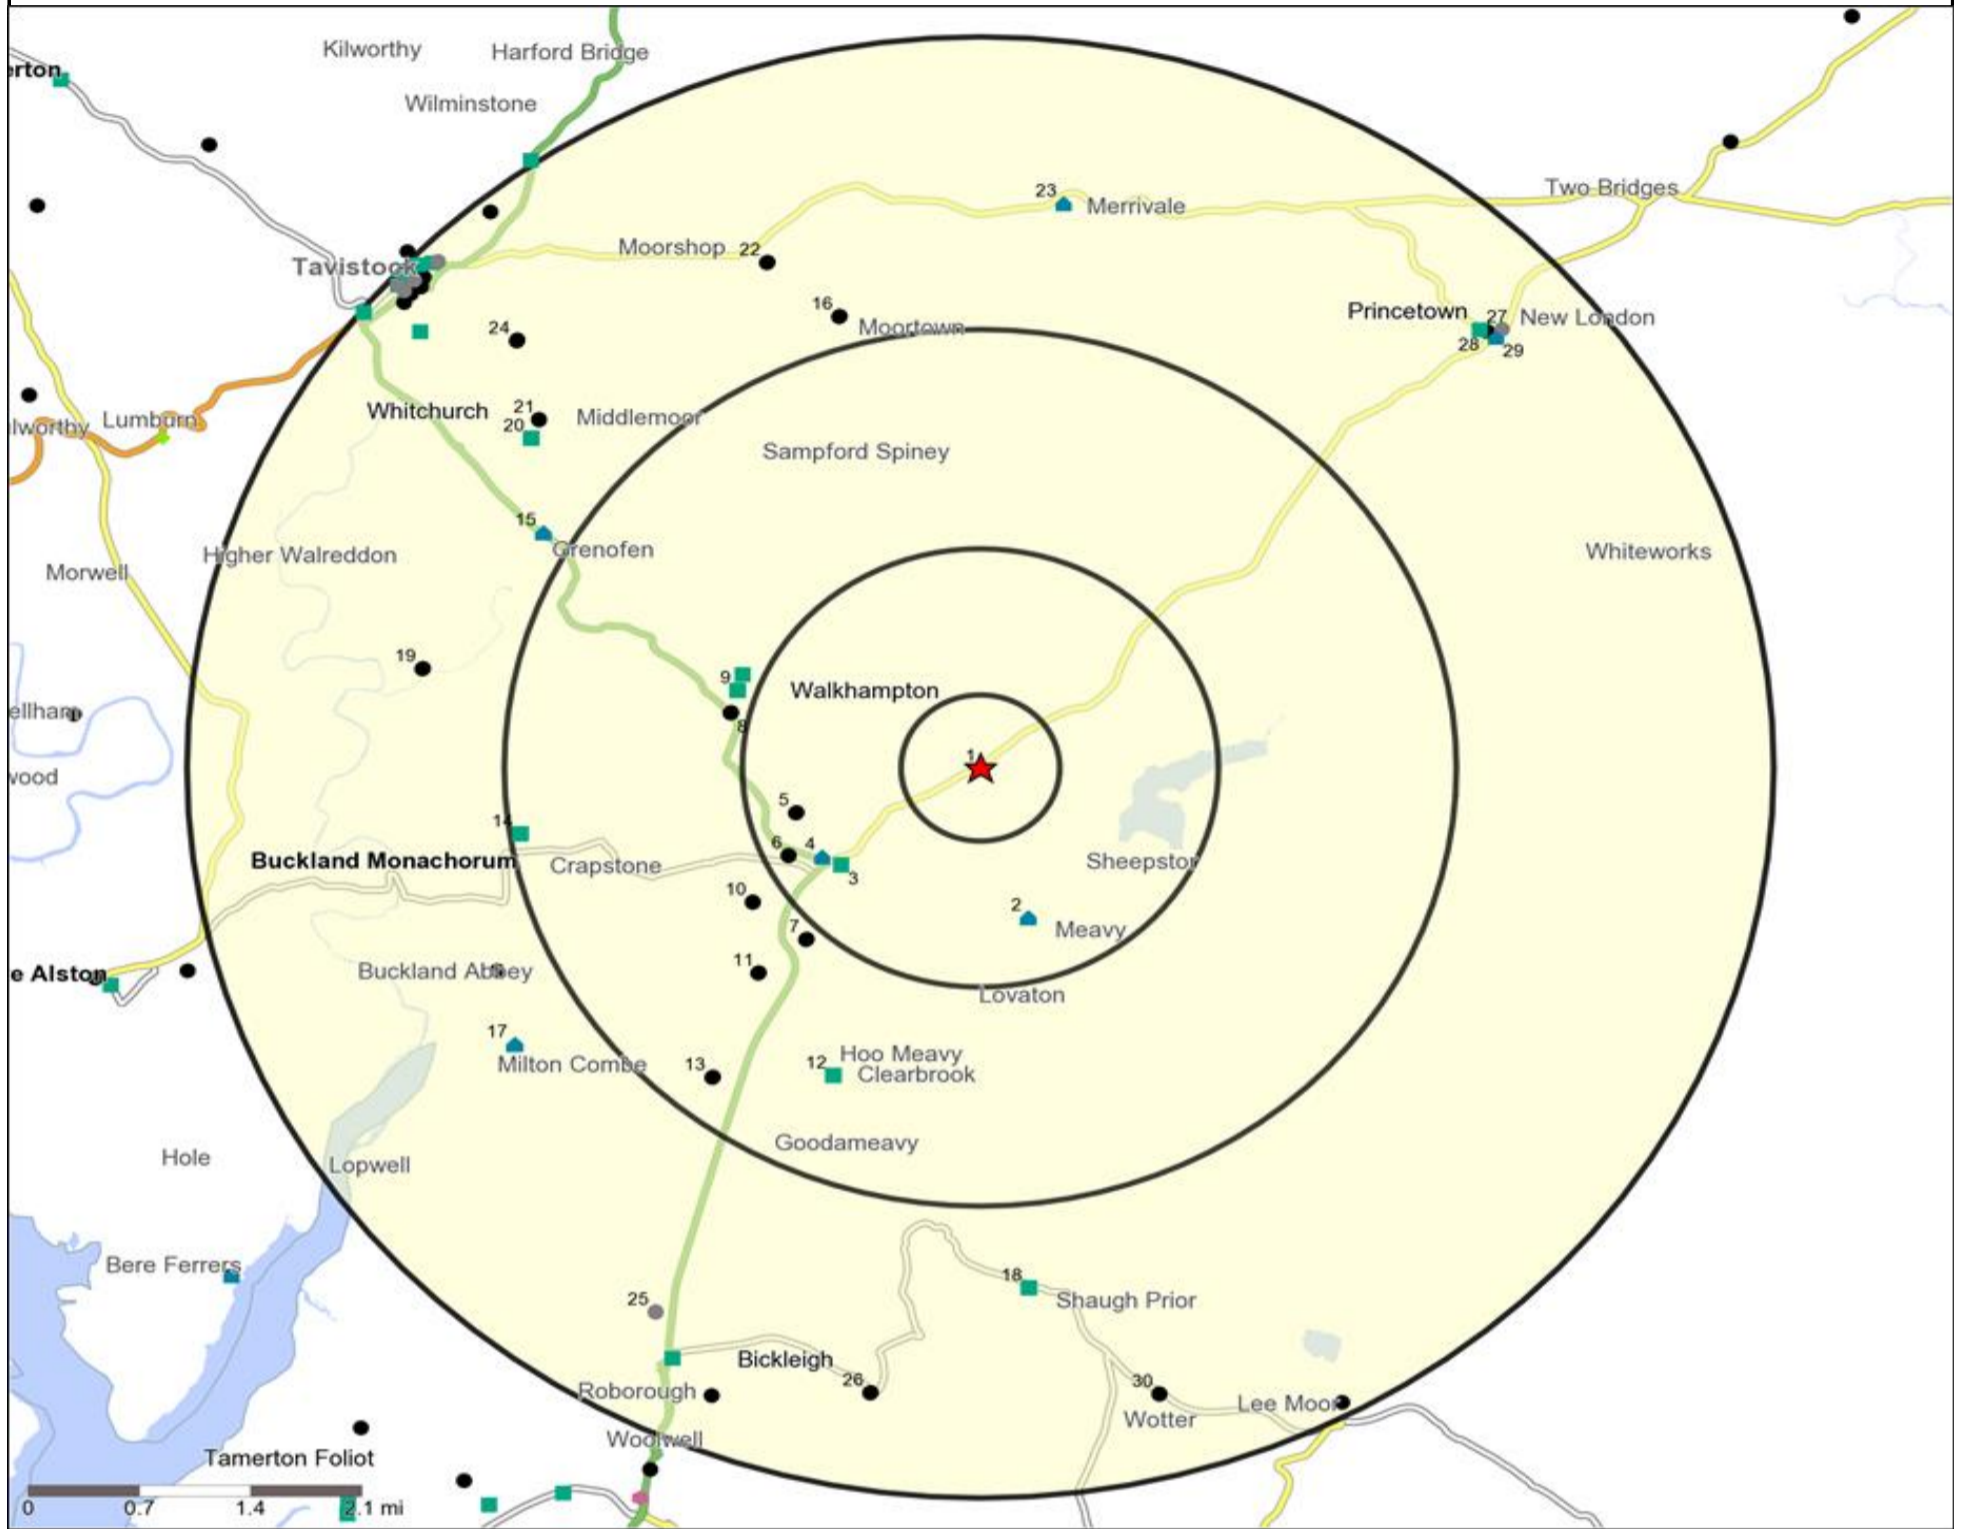

Competition Map and Data: BURRATOR INN, YELVERTON (905979)

Numbers on competition points relate to the distance ranking in the competition table on page 7. Copyright Experian Ltd, HERE 2015. Ordnance Survey © Crown copyright 2015