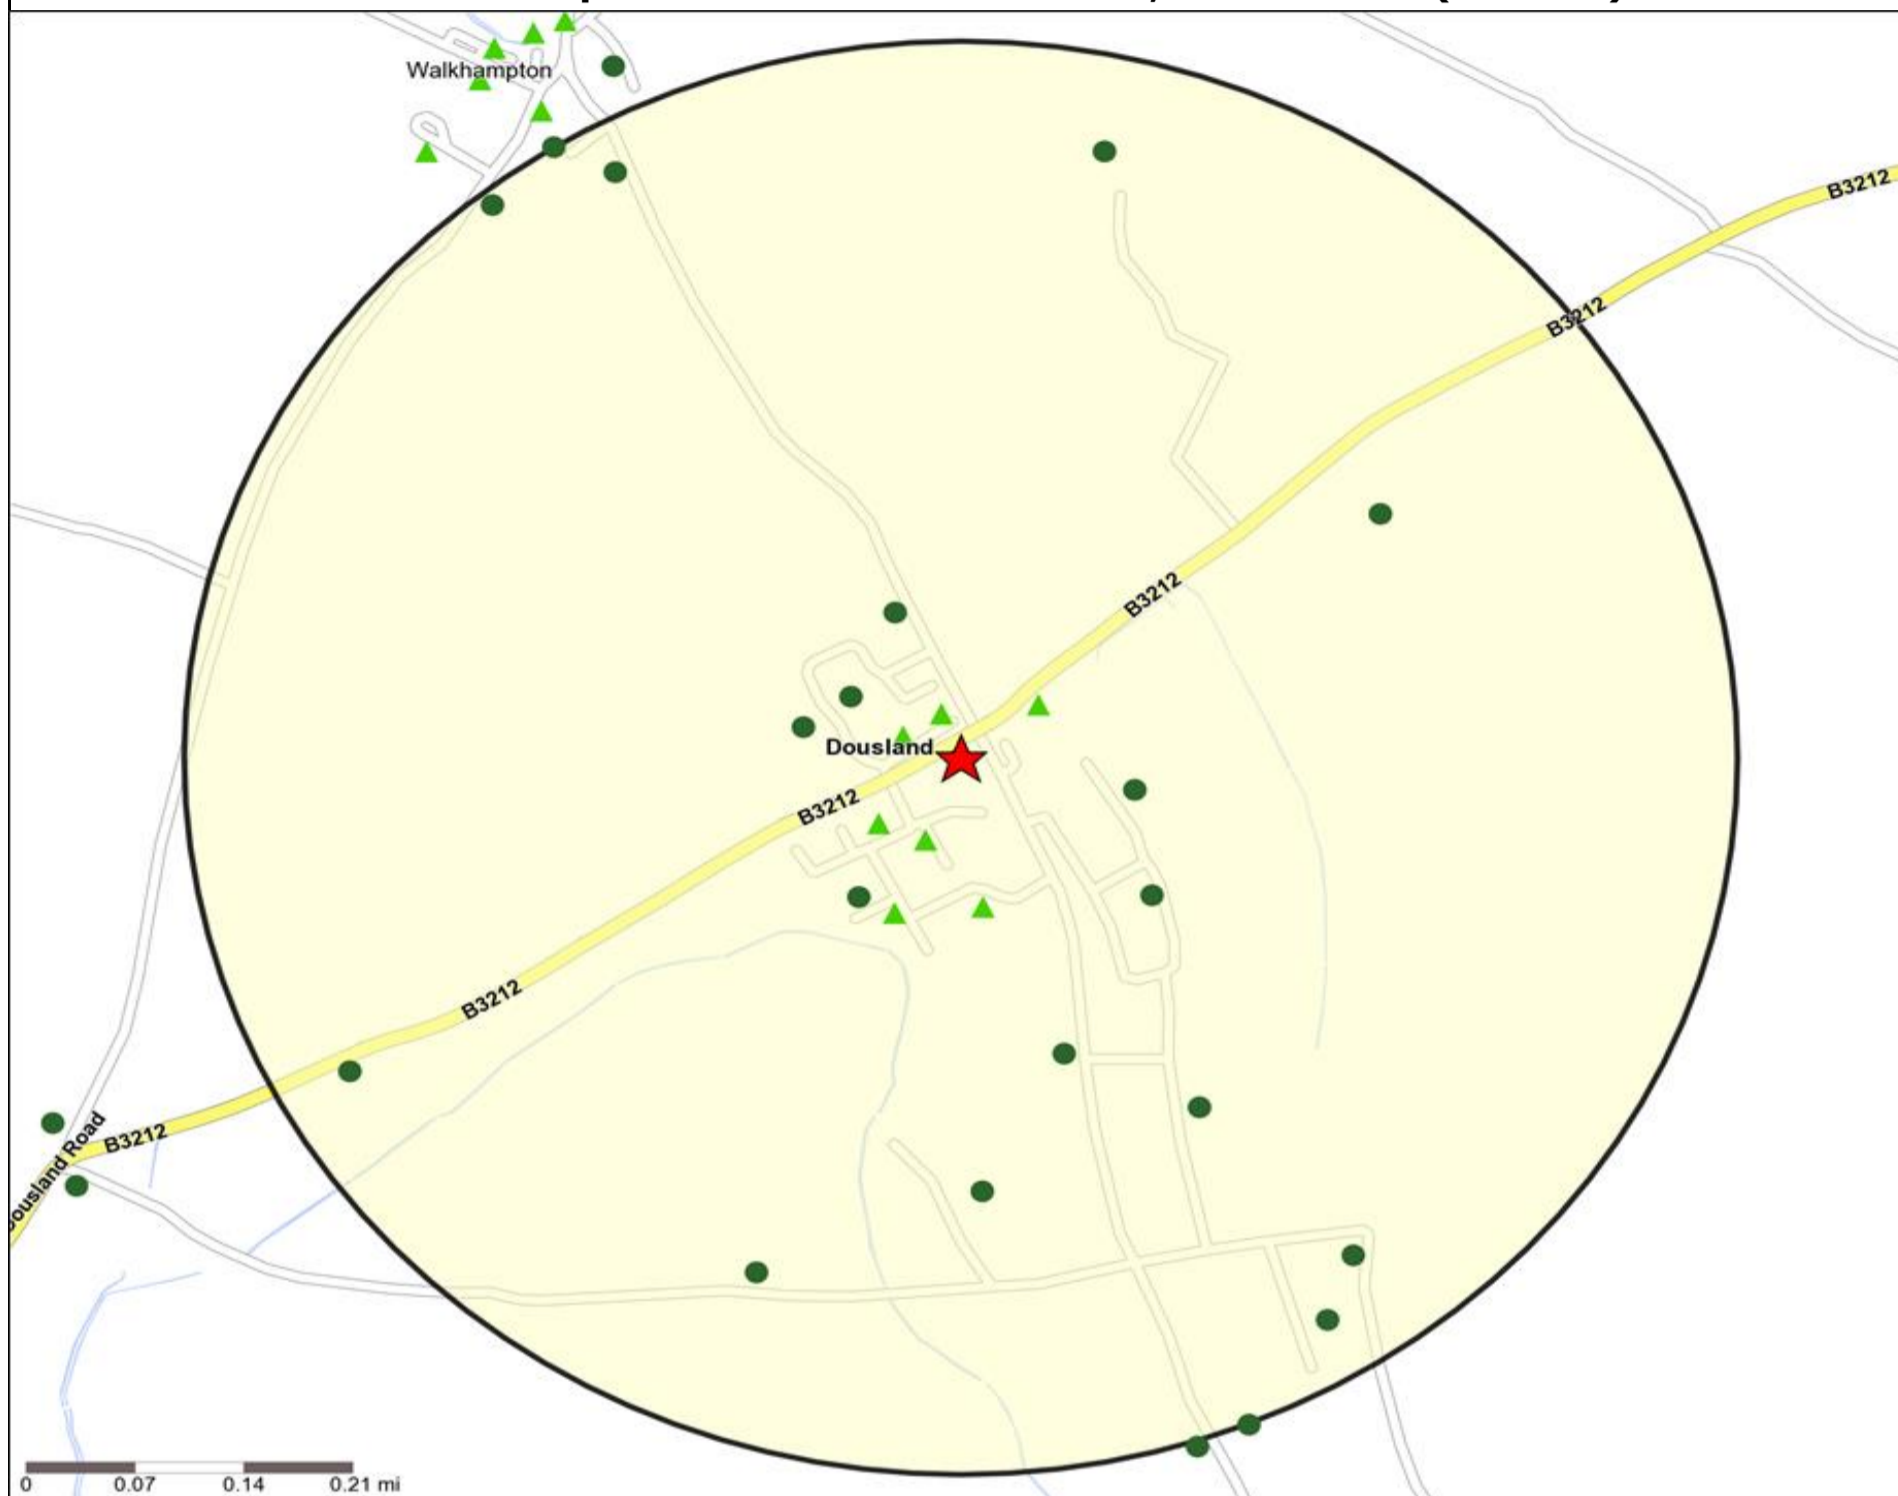

Mosaic UK Map and Data: BURRATOR INN, YELVERTON (905979)

Copyright Experian Ltd, HERE 2015. Ordnance Survey © Crown copyright 2015

Location	Mosaic UK Groups	D Rural Reality	H Aspiring Homemakers	L Vintage Value
0.5, 1.5, 3 & 5 Mile Distance	A City Prosperity	E Senior Security	I Family Basics	M Modest Traditions
Rivers, Canals and Lakes	B Prestige Positions	F Suburban Stability	J Transient Renters	N Urban Cohesion
	C Country Living	G Domestic Success	K Municipal Challenge	O Rental Hubs

Mosaic UK Data Table (Residential)

	Count:	Index:
	0 - 0.5 Miles	0 - 0.5 Miles
A City Prosperity (18+)	0	0
B Prestige Positions (18+)	0	0
C Country Living (18+)	446	1,021
D Rural Reality (18+)	183	420
E Senior Security (18+)	0	0
F Suburban Stability (18+)	0	0
G Domestic Success (18+)	0	0
H Aspiring Homemakers (18+)	0	0
I Family Basics (18+)	0	0
J Transient Renters (18+)	0	0
K Municipal Challenge (18+)	0	0
L Vintage Value (18+)	0	0
M Modest Traditions (18+)	0	0
N Urban Cohesion (18+)	0	0
O Rental Hubs (18+)	0	0
Adults 18+ estimate 2015	629	100