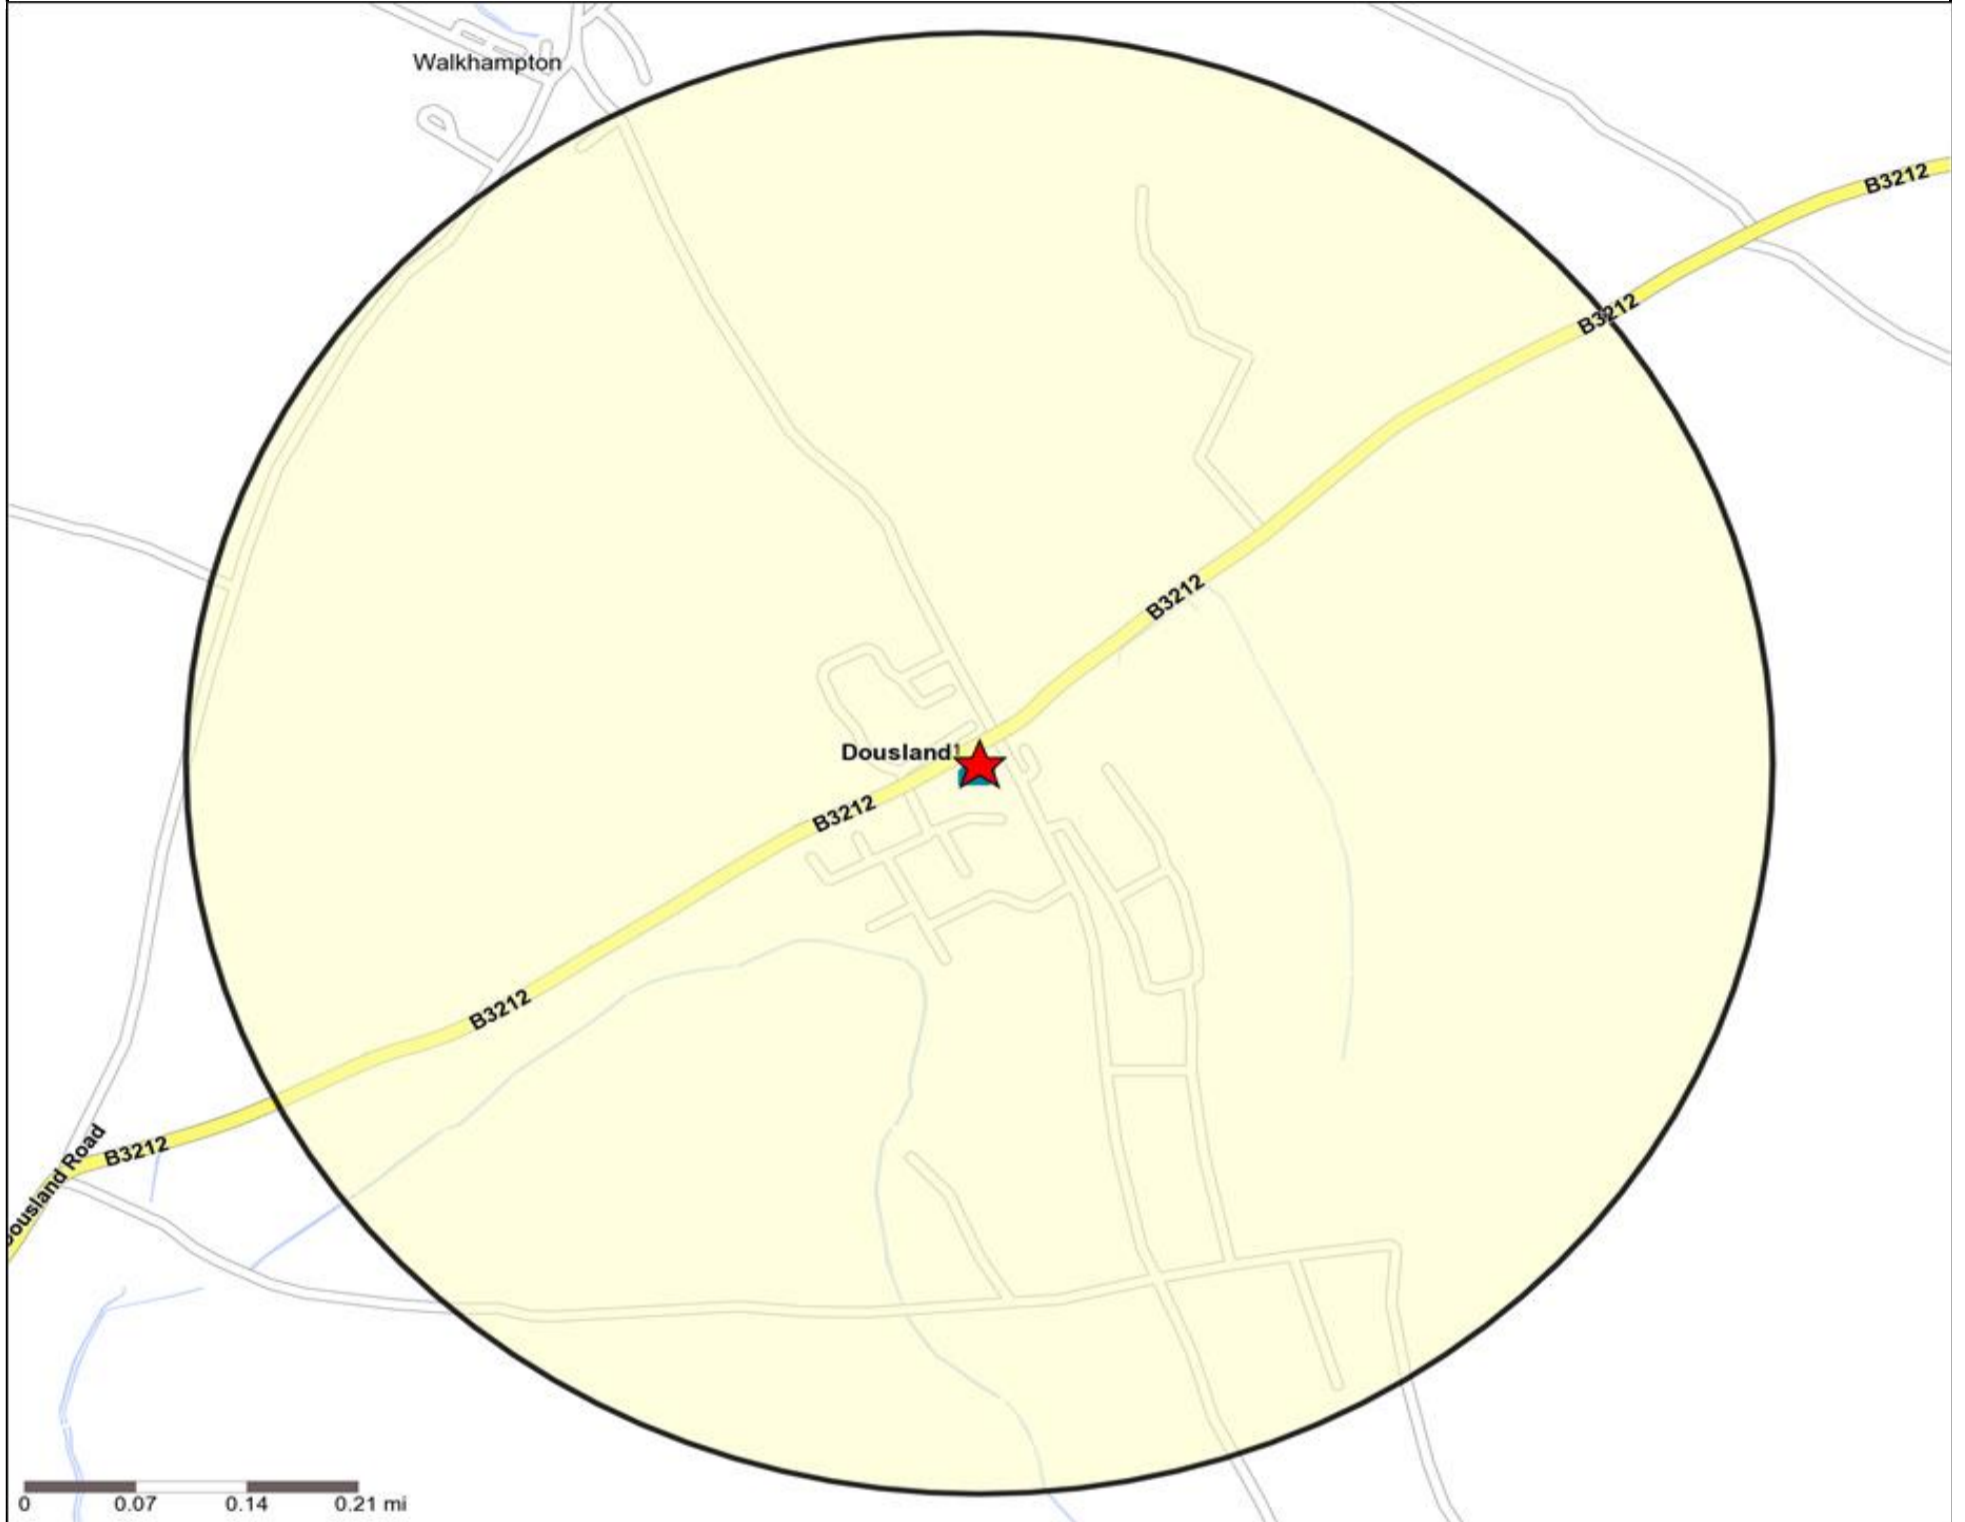

Competition Map and Data: BURRATOR INN, YELVERTON (905979)

Numbers on competition points relate to the distance ranking in the competition table on page 7. Copyright Experian Ltd, HERE 2015. Ordnance Survey © Crown copyright 2015

Reporting Category	0 - 0.5 Miles
Café / Wine Bar	0
Circuit Bar	0
Community Local	0
Dry Led	1
Branded Food Pub	0
Rural	0
Other	0
Total	1

Local Competition: BURRATOR INN, YELVERTON (905979)

List of Pubs (sorted by distance from Punch outlet) - Top 30 by Distance