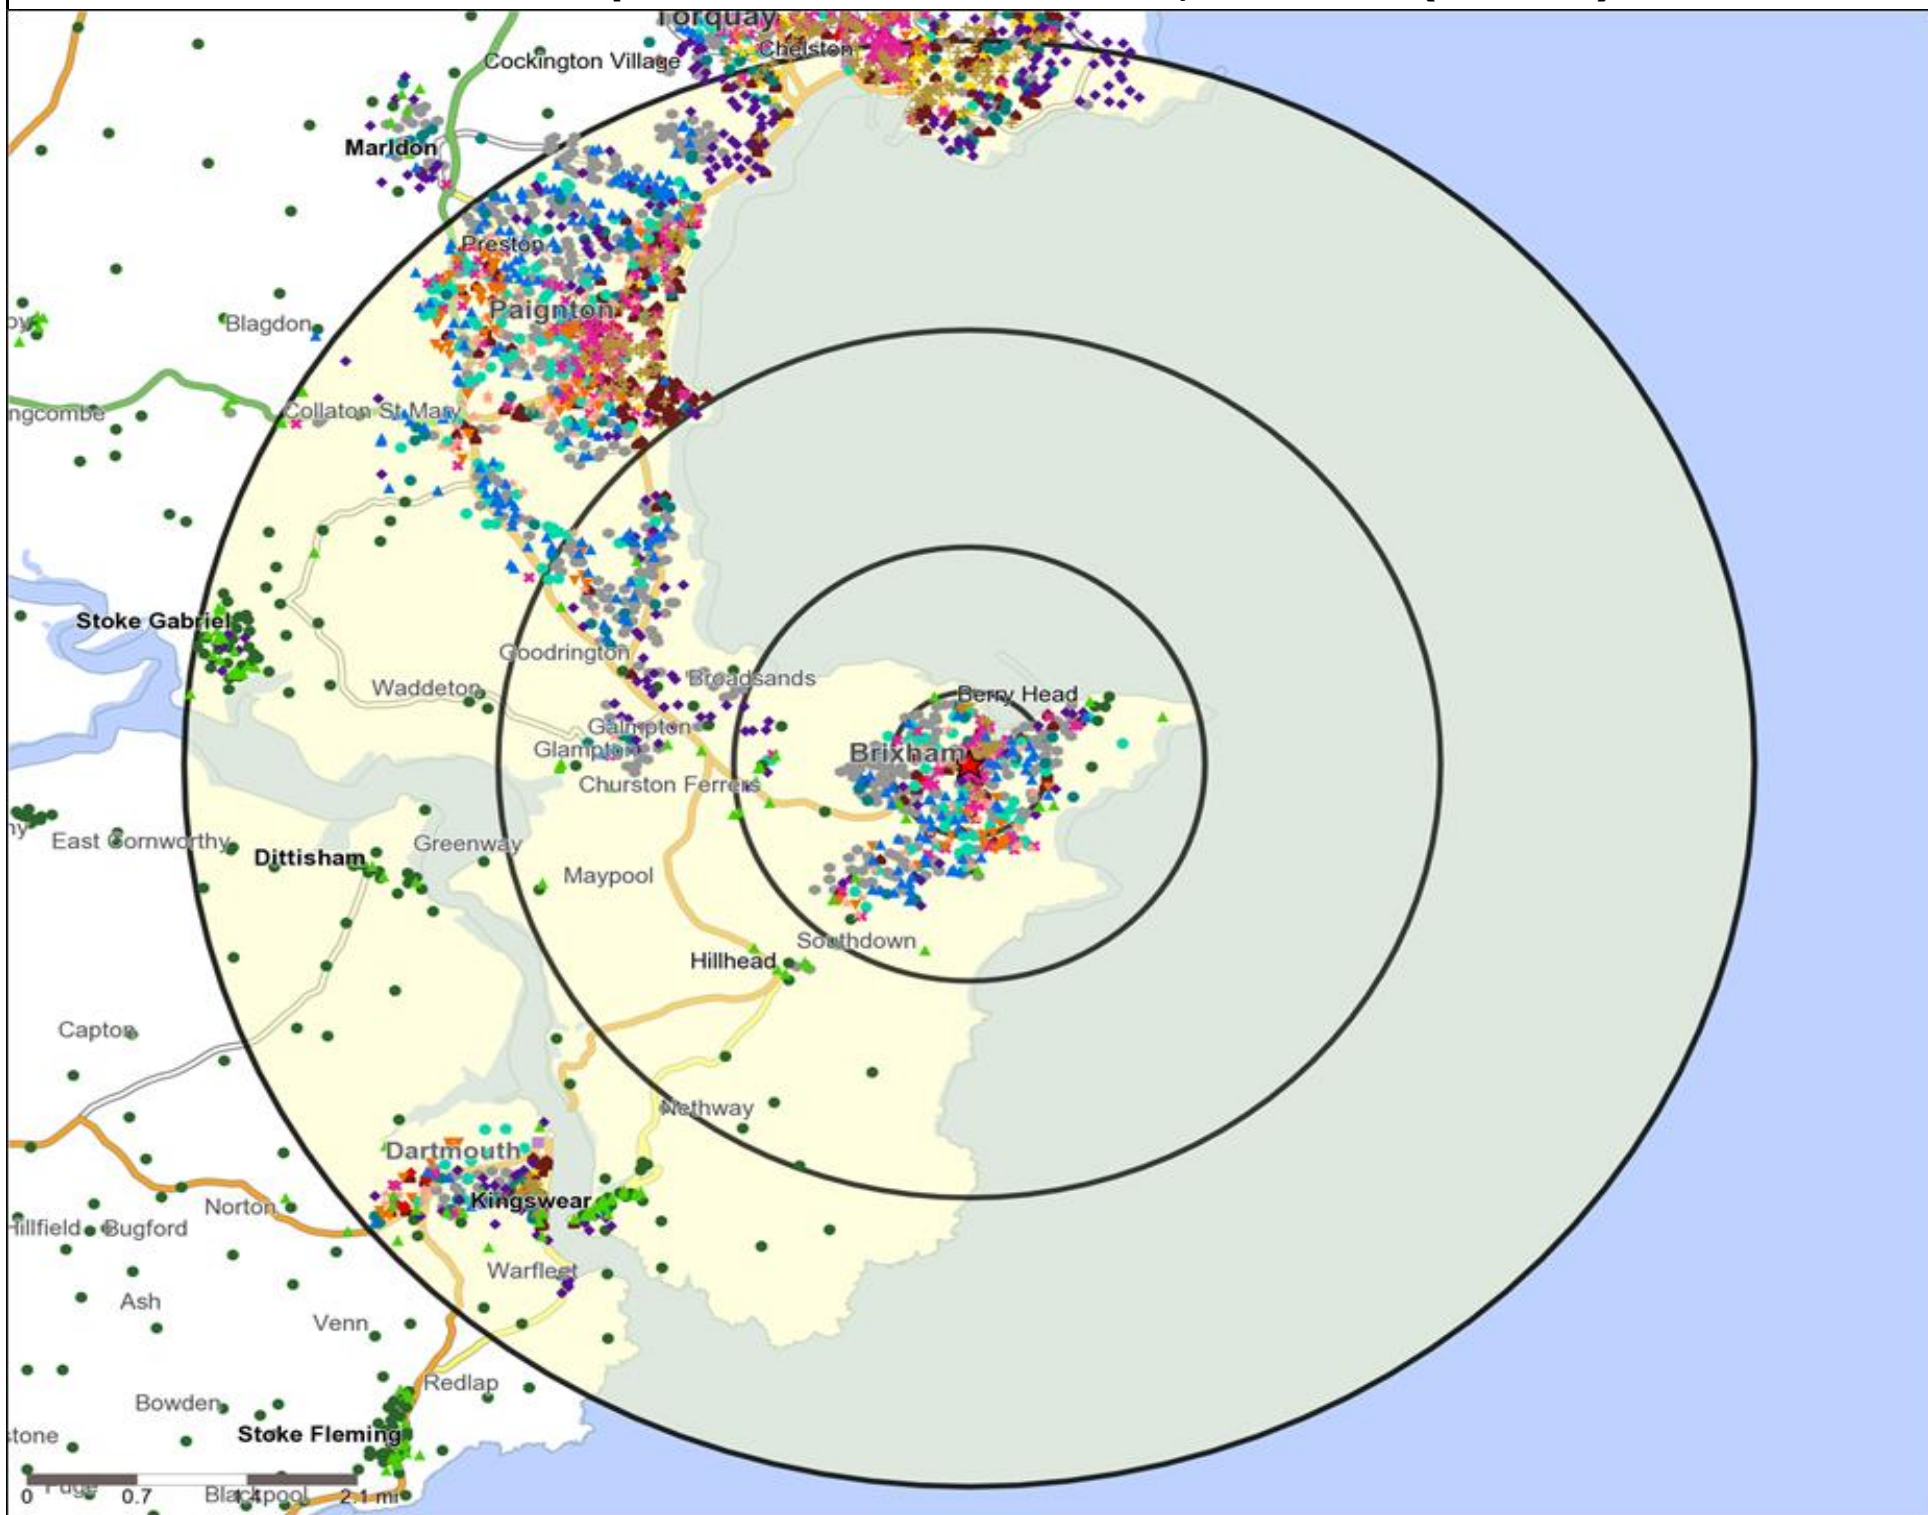

Mosaic UK Map and Data: BOLTON HOTEL, BRIXHAM (300350)

Copyright Experian Ltd, HERE 2015. Ordnance Survey © Crown copyright 2015

- ★ Location
- 0.5, 1.5, 3 & 5 Mile Distance
- ~ Rivers, Canals and Lakes
- Mosaic UK Groups
- A City Prosperity
- B Prestige Positions
- C Country Living
- ▲ D Rural Reality
- E Senior Security
- ▲ F Suburban Stability
- G Domestic Success
- H Aspiring Homemakers
- ▼ I Family Basics
- ✕ J Transient Renters
- K Municipal Challenge
- L Vintage Value
- ★ M Modest Traditions
- ★ N Urban Cohesion
- + O Rental Hubs

Mosaic UK Data Table (Residential)

	Count:					Index:				
	0 - 0.5 Miles	0 - 1.5 Miles	0 - 3.0 Miles	0 - 5.0 Miles	15 Min Drivetime	0 - 0.5	0 - 1.5	0 - 3.0	0 - 5.0	15 Min Drivetime
A City Prosperity (18+)	0	0	0	23	20	0	0	0	1	1
B Prestige Positions (18+)	103	391	1,449	4,317	2,036	19	37	92	83	67
C Country Living (18+)	0	96	387	2,128	1,666	0	9	26	43	57
D Rural Reality (18+)	49	377	645	1,687	1,545	9	37	43	34	53
E Senior Security (18+)	2,232	5,251	8,640	16,599	11,554	361	441	490	287	340
F Suburban Stability (18+)	775	1,702	2,362	7,259	4,601	167	190	178	167	181
G Domestic Success (18+)	116	207	689	2,539	1,449	18	17	38	43	41
H Aspiring Homemakers (18+)	1,173	1,663	2,017	6,774	3,932	169	125	102	105	104
I Family Basics (18+)	100	570	707	3,291	1,820	18	54	45	64	60
J Transient Renters (18+)	1,189	1,582	1,634	5,824	2,668	271	187	130	142	111
K Municipal Challenge (18+)	18	23	23	485	313	4	3	2	12	13
L Vintage Value (18+)	640	1,002	1,075	8,165	3,885	134	109	79	183	148
M Modest Traditions (18+)	737	1,317	1,593	5,266	4,107	204	189	154	156	207
N Urban Cohesion (18+)	25	25	25	1,152	84	6	3	2	31	4
O Rental Hubs (18+)	448	448	449	5,491	2,044	76	40	27	100	64
Adults 18+ estimate 2015	7,605	14,654	21,695	71,000	41,724	100	100	100	100	100