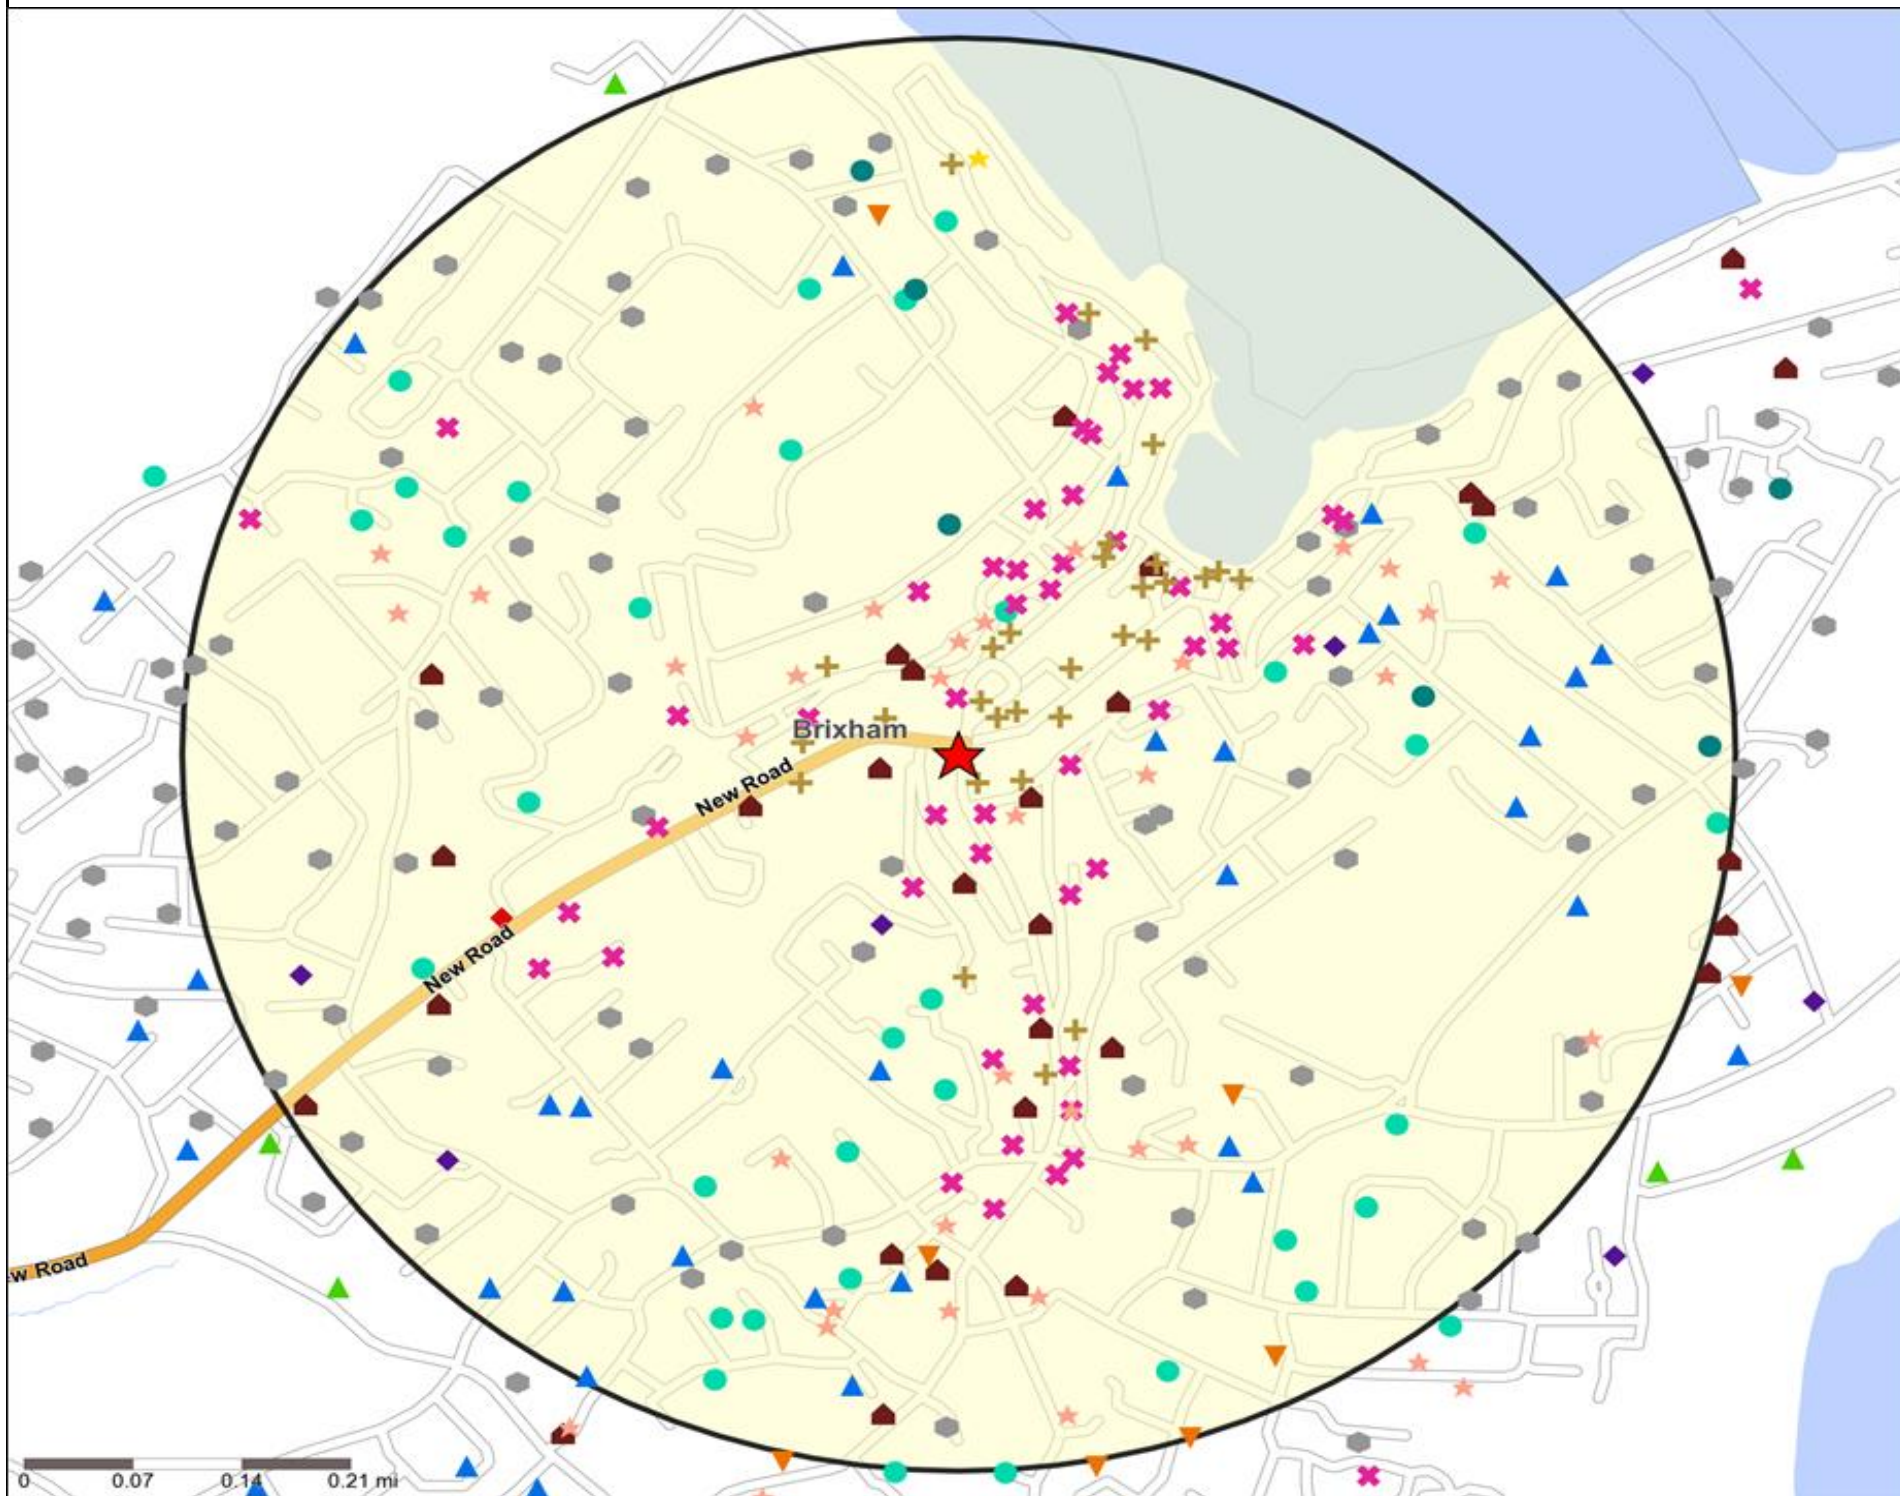

Mosaic UK Map and Data: BOLTON HOTEL, BRIXHAM (300350)

Copyright Experian Ltd, HERE 2015. Ordnance Survey © Crown copyright 2015

Location	Mosaic UK Groups	D Rural Reality	H Aspiring Homemakers	L Vintage Value
0.5, 1.5, 3 & 5 Mile Distance	A City Prosperity	E Senior Security	I Family Basics	M Modest Traditions
Rivers, Canals and Lakes	B Prestige Positions	F Suburban Stability	J Transient Renters	N Urban Cohesion
	C Country Living	G Domestic Success	K Municipal Challenge	O Rental Hubs

Mosaic UK Data Table (Residential)

	Count:	Index:
	0 - 0.5 Miles	0 - 0.5 Miles
A City Prosperity (18+)	0	0
B Prestige Positions (18+)	103	19
C Country Living (18+)	0	0
D Rural Reality (18+)	49	9
E Senior Security (18+)	2,232	361
F Suburban Stability (18+)	775	167
G Domestic Success (18+)	116	18
H Aspiring Homemakers (18+)	1,173	169
I Family Basics (18+)	100	18
J Transient Renters (18+)	1,189	271
K Municipal Challenge (18+)	18	4
L Vintage Value (18+)	640	134
M Modest Traditions (18+)	737	204
N Urban Cohesion (18+)	25	6
O Rental Hubs (18+)	448	76
Adults 18+ estimate 2015	7,605	100