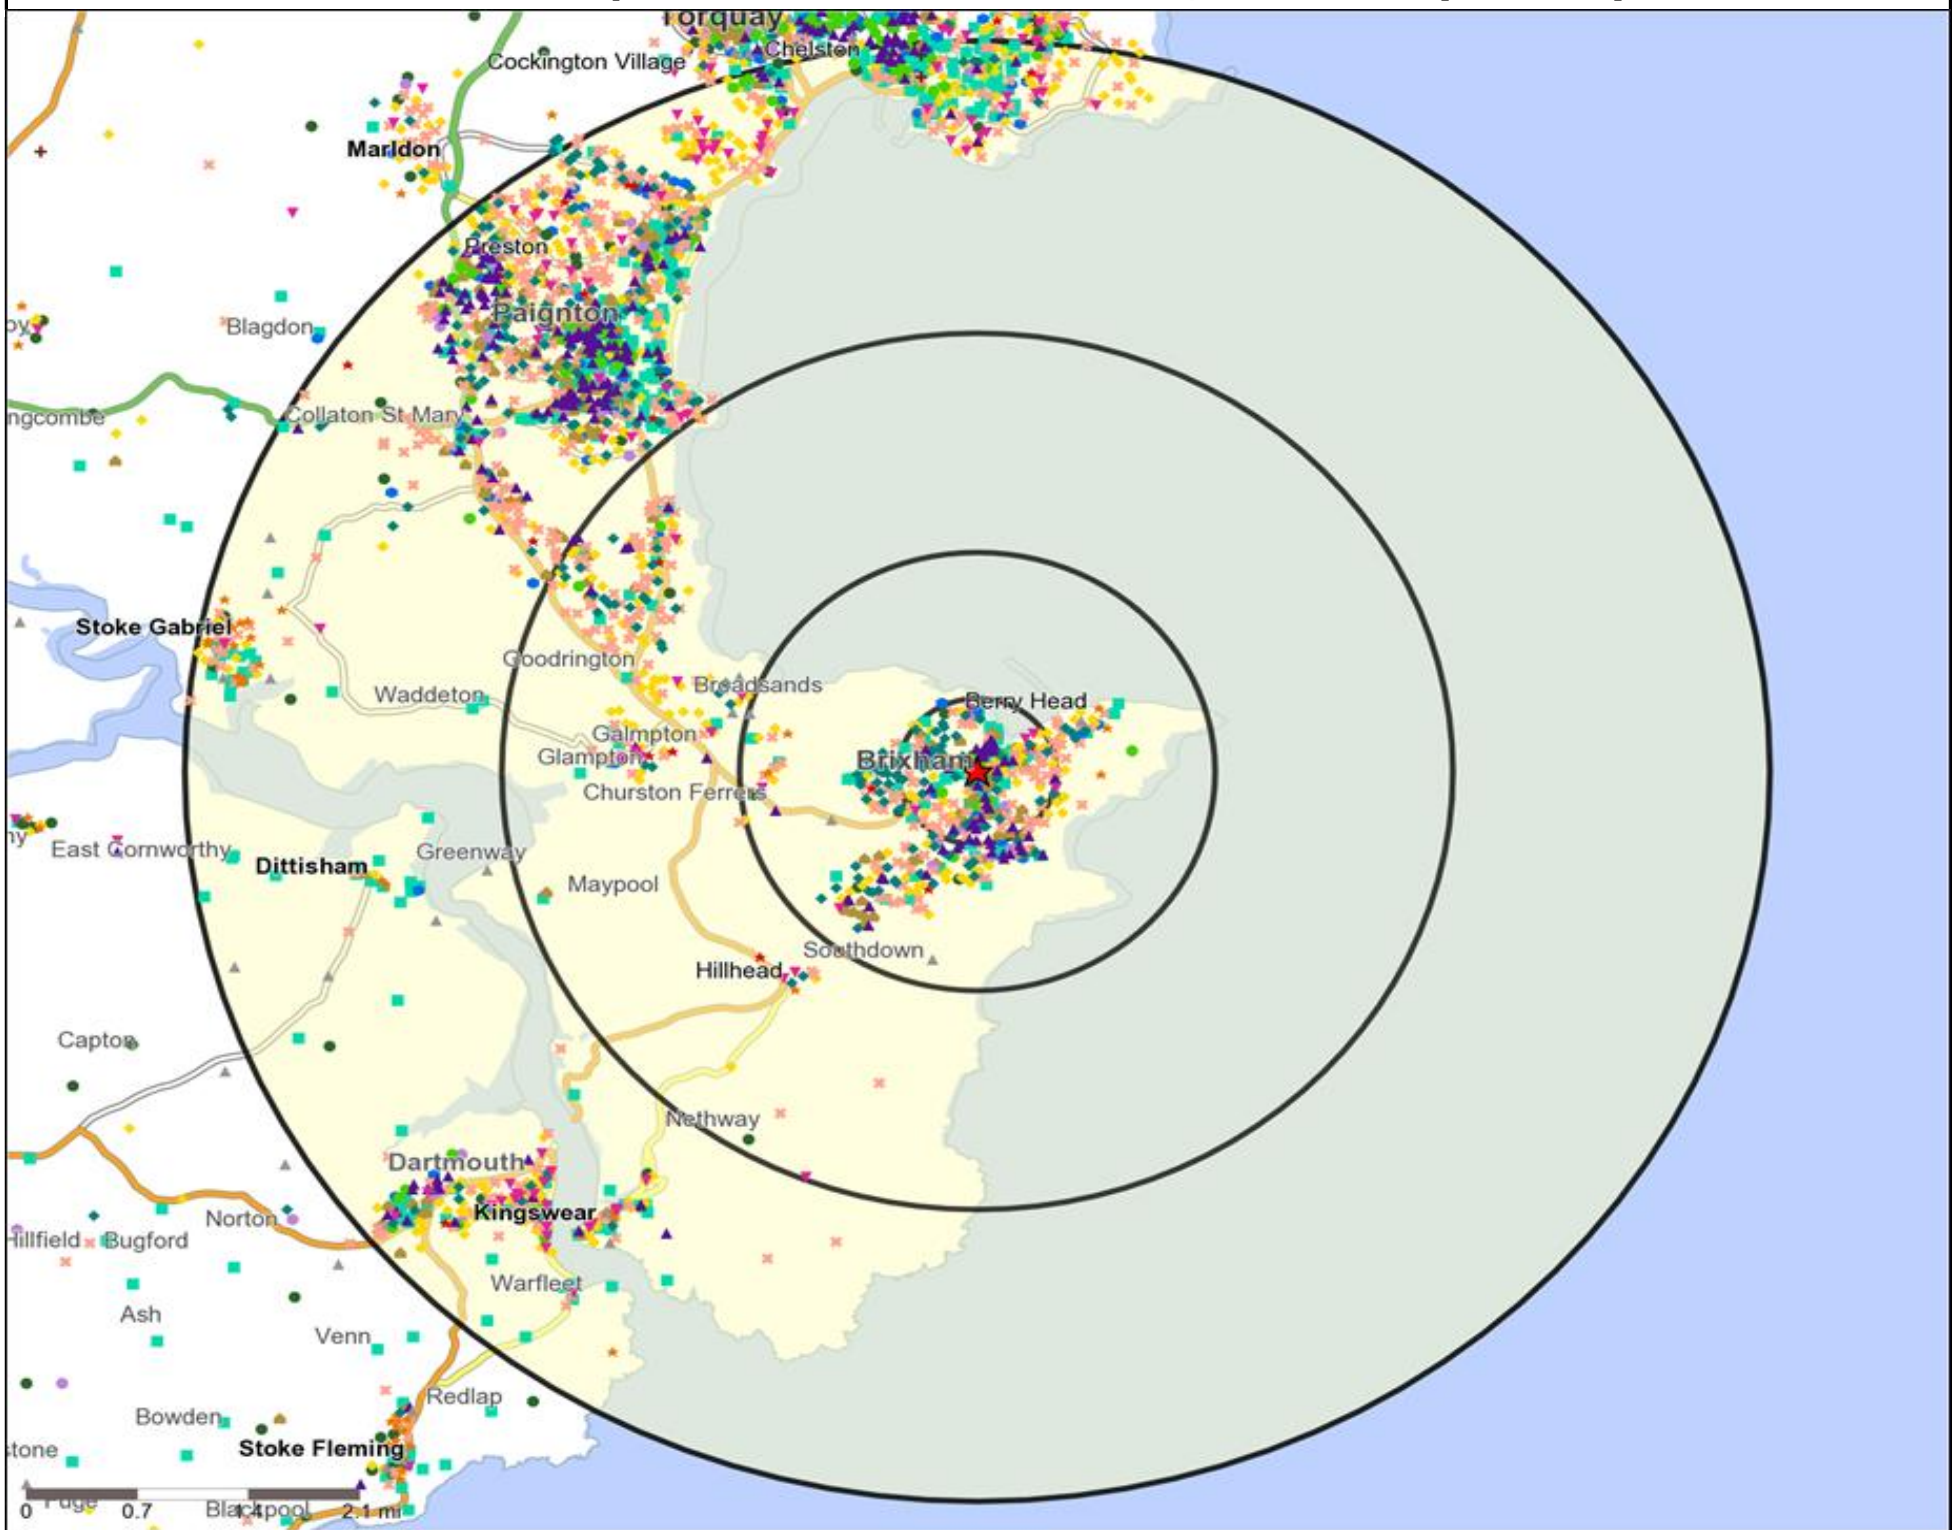

Occasions Map and Data: BOLTON HOTEL, BRIXHAM (300350)

Copyright Experian Ltd, HERE 2015. Ordnance Survey © Crown copyright 2015

- ★ Location
- 01 Mine's a Pint
- ▲ 04 Weekend Millionaires
- 08 Student Social
- ★ 12 Midweek Meal Deal
- 0.5, 1.5, 3 & 5 Mile Distance
- 02 Early Doors
- 05 Out On The Town
- ▼ 09 Leisurely Lunch
- 13 Date Night
- ~ Rivers, Canals and Lakes
- 03 Everyday is Friday
- ▲ 06 Business and Pleasure
- ✕ 10 Wining and Dining
- ★ 14 Birthday Treat
- 07 Sporting Pints
- ▲ 11 Household Outing
- + 15 Pre Show Meal

Occasions Data Table

	Count:					Index:				
	0 - 0.5 Miles	0 - 1.5 Miles	0 - 3.0 Miles	0 - 5.0 Miles	15 Min Drivetime	0 - 0.5	0 - 1.5	0 - 3.0	0 - 5.0	15 Min Drivetime
01 Mine's a Pint	665	1,247	1,709	6,272	3,538	124	121	117	122	120
02 Early Doors	695	1,369	1,897	5,642	3,561	155	159	155	131	144
03 Everyday is Friday	435	802	1,087	3,780	2,226	114	109	104	103	106
04 Weekend Millionaires	539	974	1,216	5,033	2,820	98	92	81	95	93
05 Out On The Town	459	828	1,130	4,591	2,457	86	81	78	90	84
06 Business and Pleasure	133	250	354	1,567	815	48	48	47	59	54
07 Sporting Pints	336	590	748	3,562	1,783	57	52	47	63	55
08 Student Social	154	303	475	1,612	921	62	64	70	68	67
09 Leisurely Lunch	559	1,102	1,655	5,503	3,197	107	110	116	110	111
10 Wining and Dining	613	1,246	1,949	6,225	3,619	103	109	120	109	111
11 Household Outing	586	1,069	1,392	4,799	2,839	124	119	109	106	110
12 Midweek Meal Deal	215	417	551	2,257	1,328	81	82	76	89	91
13 Date Night	487	1,013	1,658	5,245	2,991	116	125	144	130	129
14 Birthday Treat	374	749	1,153	3,764	2,204	89	93	100	93	95
15 Pre Show Meal	153	306	459	1,622	875	105	110	116	116	110
Number of Occasions	6,403	12,265	17,433	61,474	35,174	100	100	100	100	100