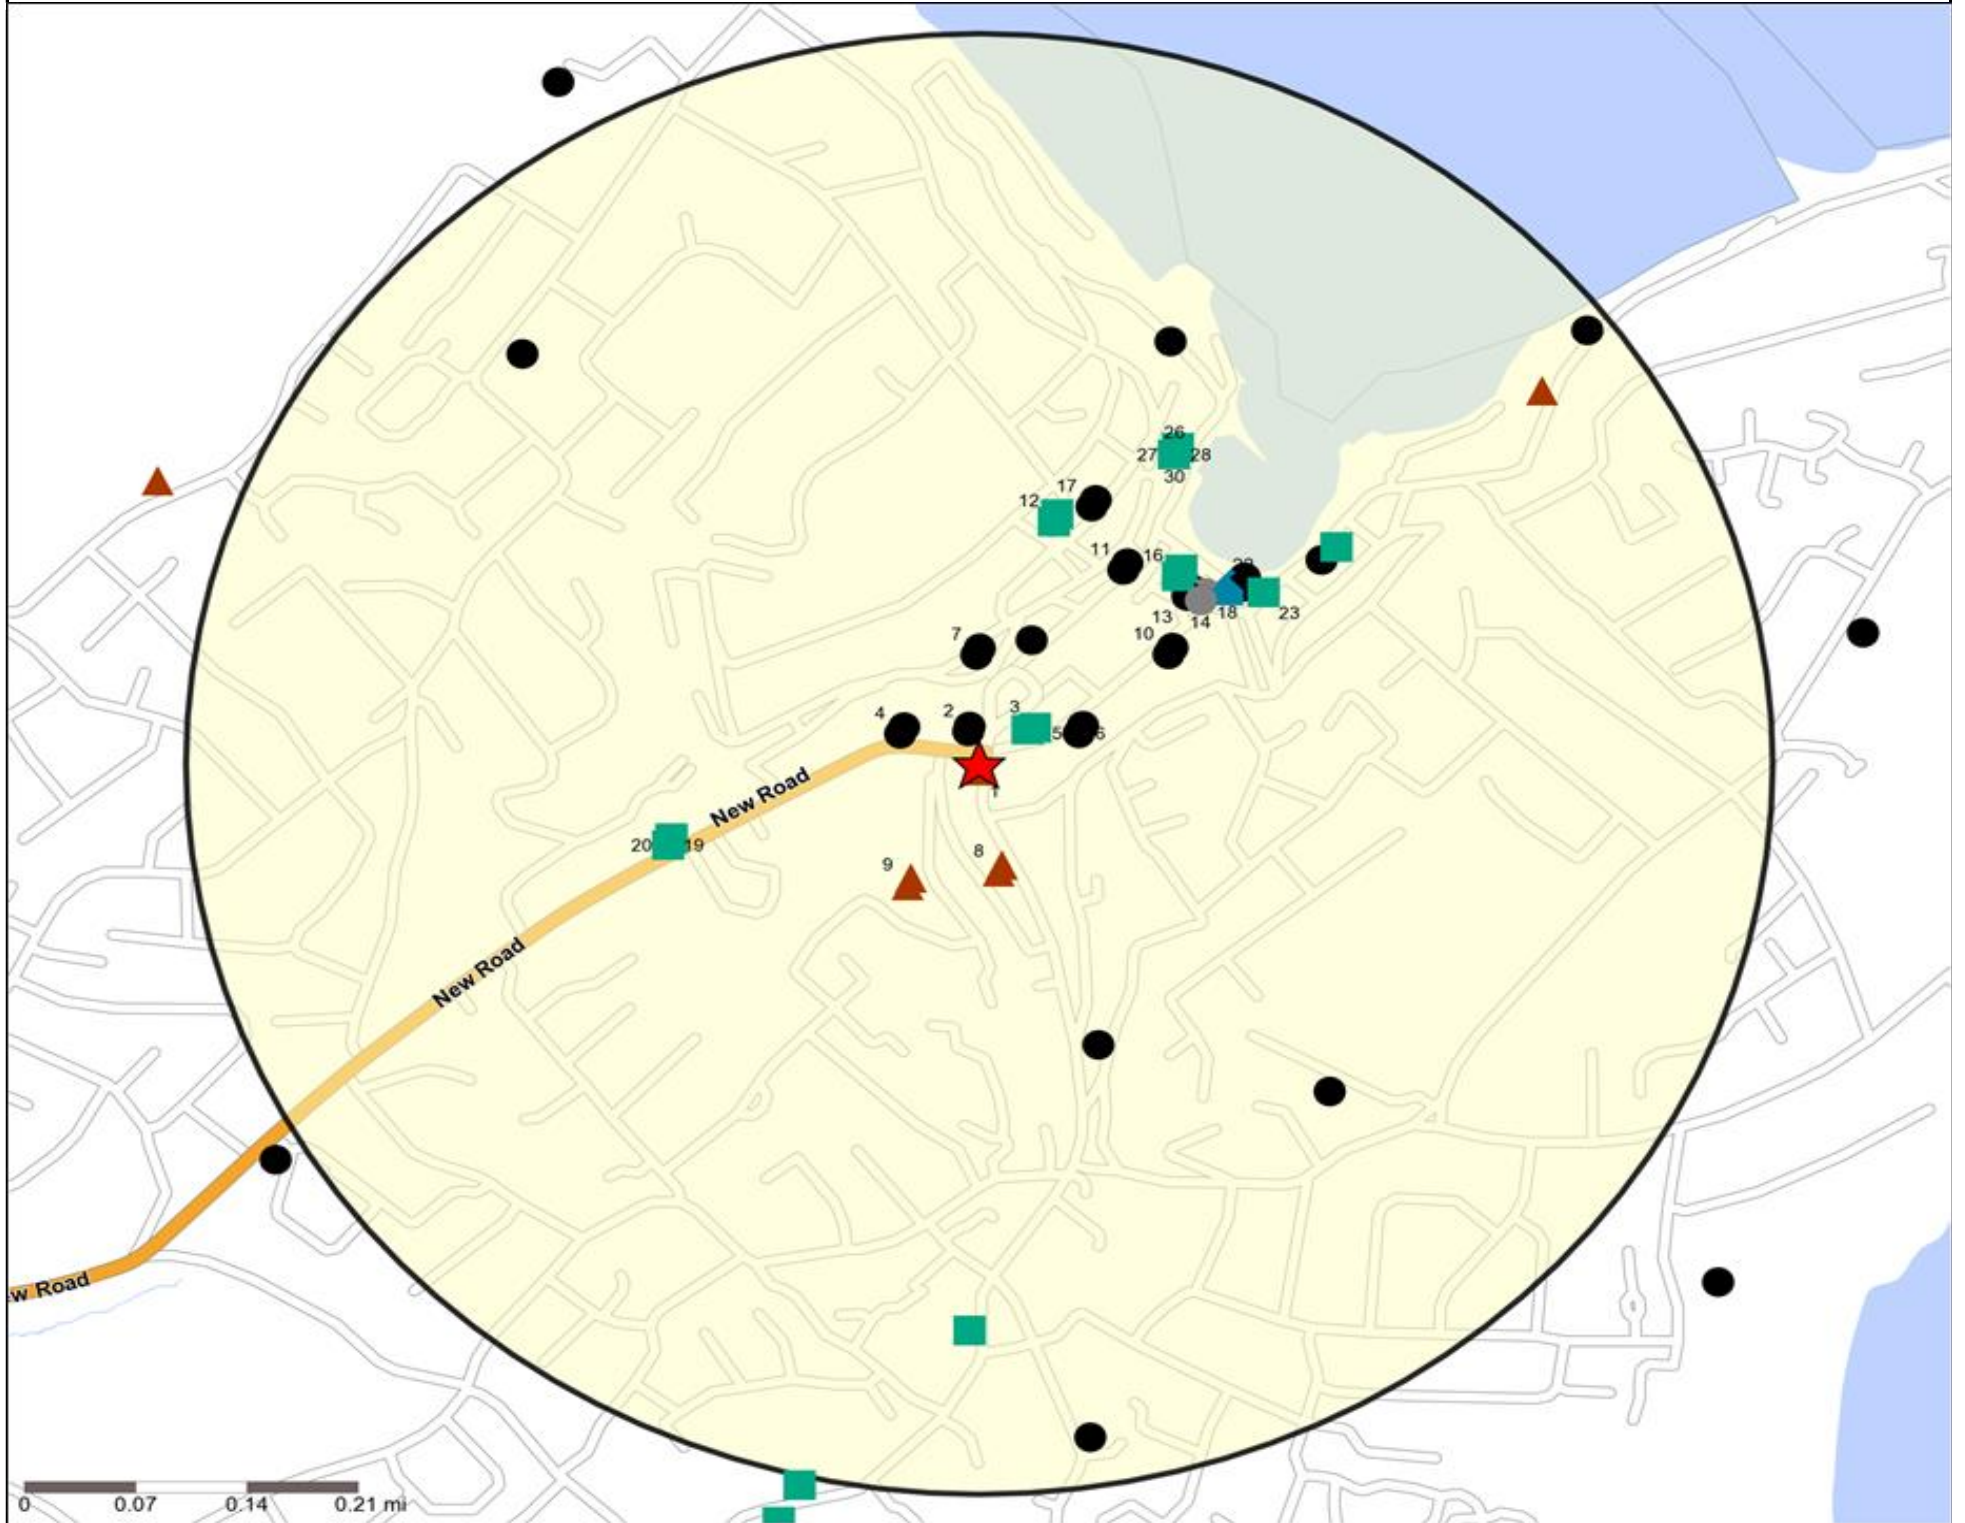

Competition Map and Data: BOLTON HOTEL, BRIXHAM (300350)

Numbers on competition points relate to the distance ranking in the competition table on page 7. Copyright Experian Ltd, HERE 2015. Ordnance Survey © Crown copyright 2015

- ★ Location
- Cafe / Wine Bar
- Other
- 0.5, 1.5, 3 & 5 Mile Distance
- ▲ Circuit Bar
- ◆ Rural Character
- ~ Rivers, Canals and Lakes
- Community Local
- Branded Food
- Dry Led

Competition Type Summary Table

Reporting Category	0 - 0.5 Miles
Café / Wine Bar	1
Circuit Bar	4
Community Local	10
Dry Led	2
Branded Food Pub	0
Rural	0
Other	24
Total	41

Local Competition: BOLTON HOTEL, BRIXHAM (300350)

List of Pubs (sorted by distance from Punch outlet) - Top 30 by Distance