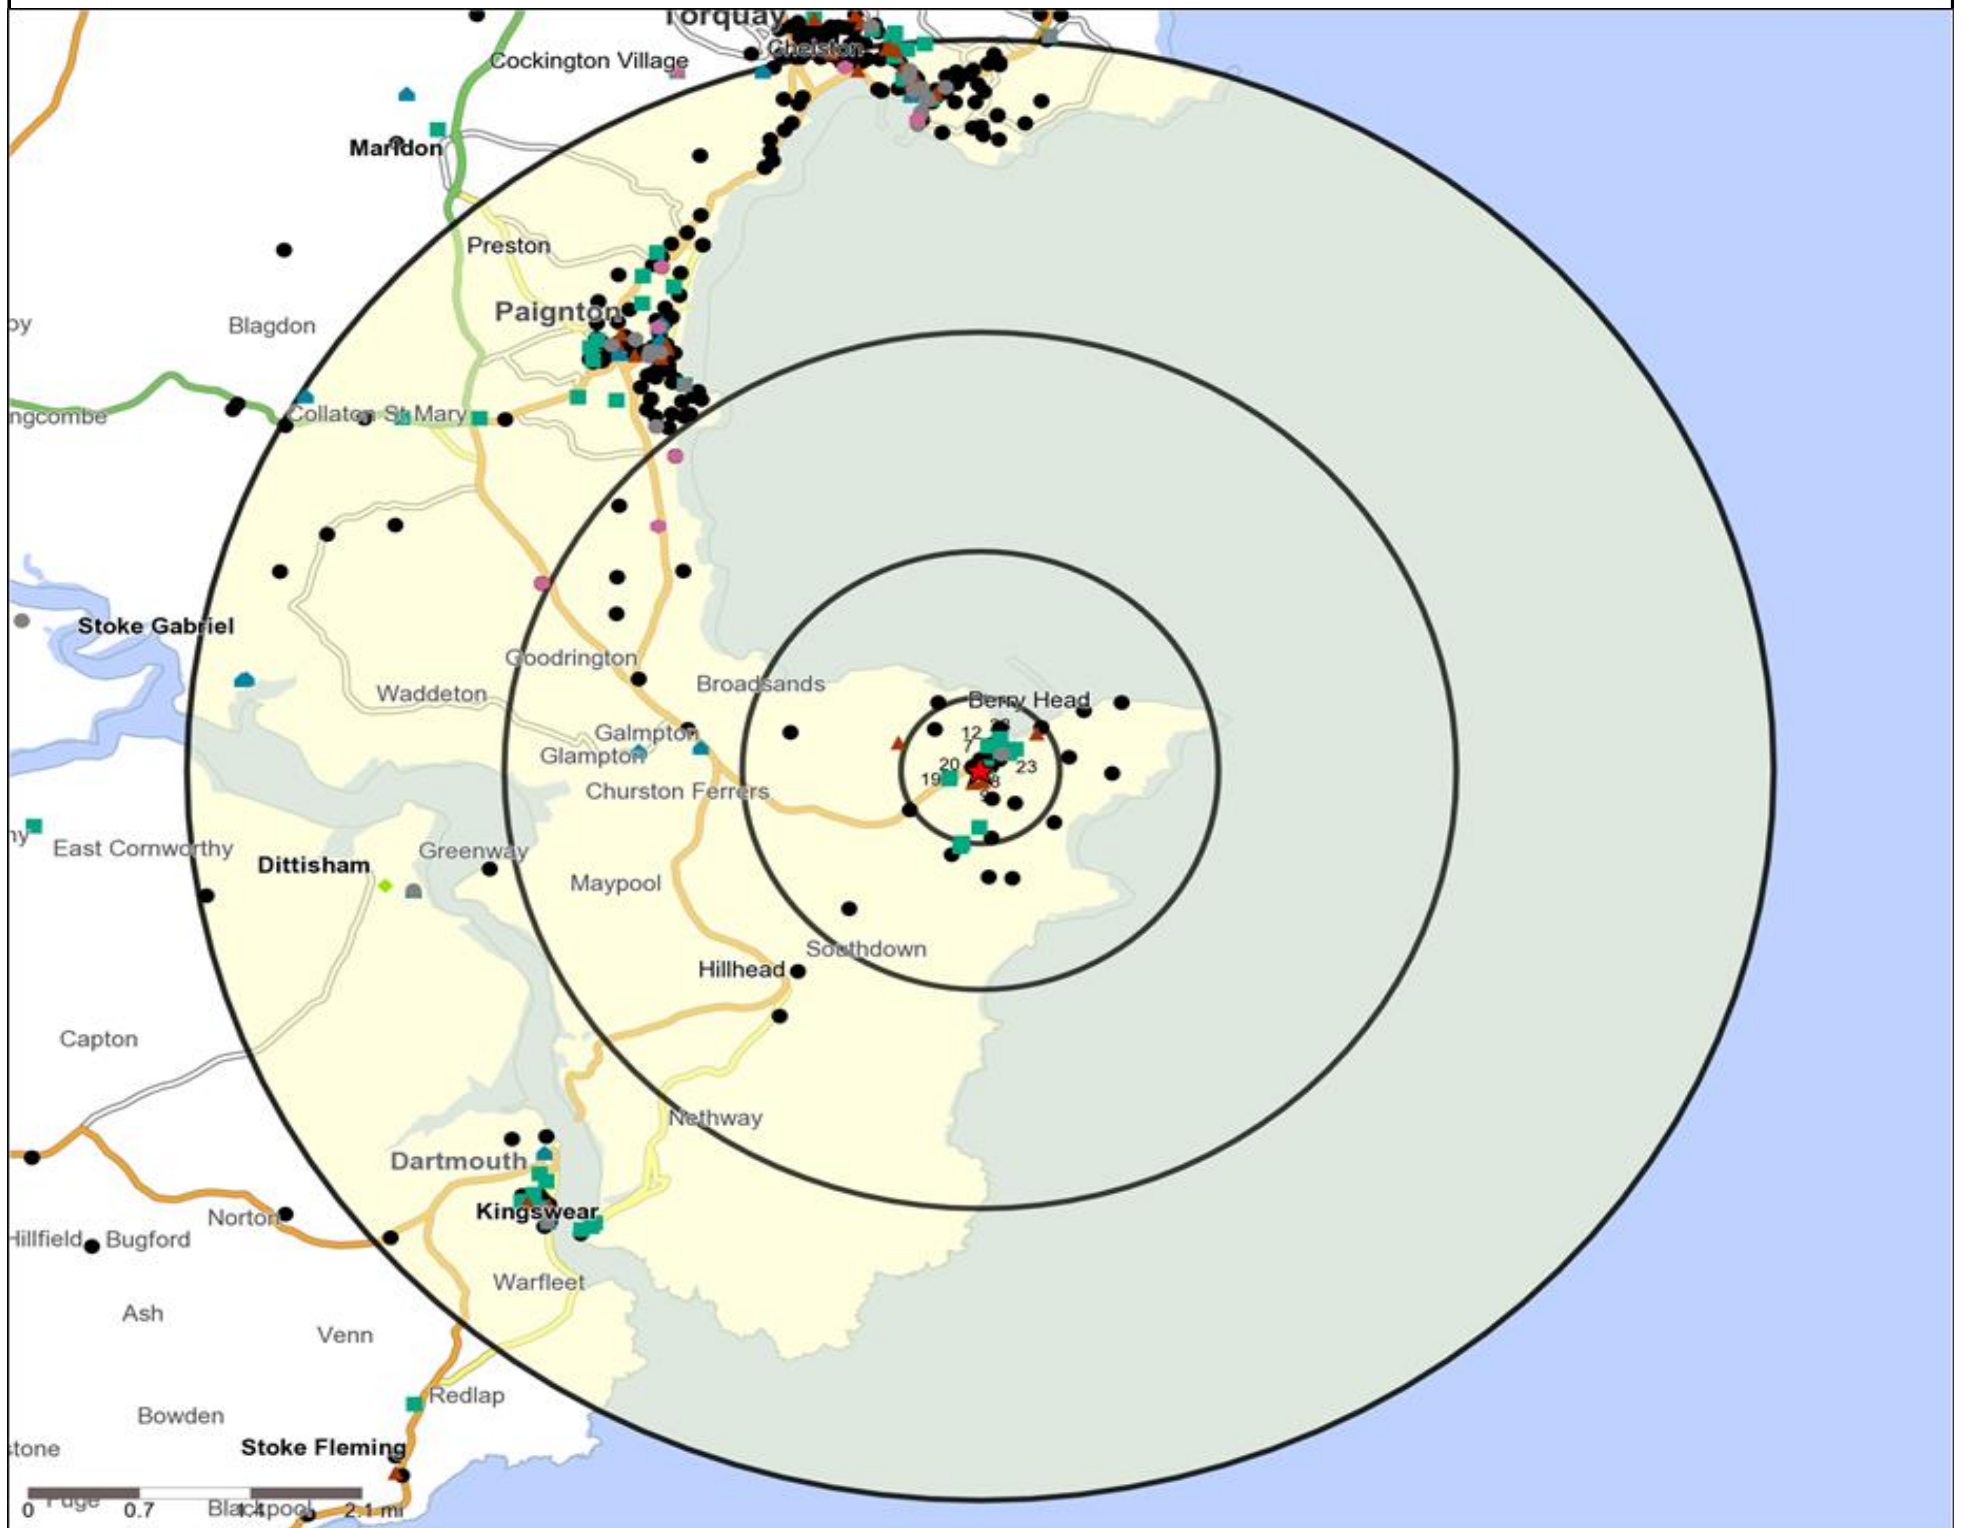

Occasions Map and Data: BOLTON HOTEL, BRIXHAM (300350)

Copyright Experian Ltd, HERE 2015. Ordnance Survey © Crown copyright 2015

- ★ Location
- 01 Mine's a Pint
- ▲ 04 Weekend Millionaires
- 08 Student Social
- ★ 12 Midweek Meal Deal
- 0.5, 1.5, 3 & 5 Mile Distance
- ◆ 02 Early Doors
- 05 Out On The Town
- ▼ 09 Leisurely Lunch
- ◆ 13 Date Night
- ~ Rivers, Canals and Lakes
- 03 Everyday is Friday
- ▲ 06 Business and Pleasure
- ✕ 10 Wining and Dining
- ★ 14 Birthday Treat
- 07 Sporting Pints
- ▲ 11 Household Outing
- + 15 Pre Show Meal

Competition Map and Data: BOLTON HOTEL, BRIXHAM (300350)

Numbers on competition points relate to the distance ranking in the competition table on page 7. Copyright Experian Ltd, HERE 2015. Ordnance Survey © Crown copyright 2015

- ★ Location
- Cafe / Wine Bar
- Other
- 0.5, 1.5, 3 & 5 Mile Distance
- ▲ Circuit Bar
- ◆ Rural Character
- ~ Rivers, Canals and Lakes
- Community Local
- Branded Food
- Dry Led

Competition Type Summary Table