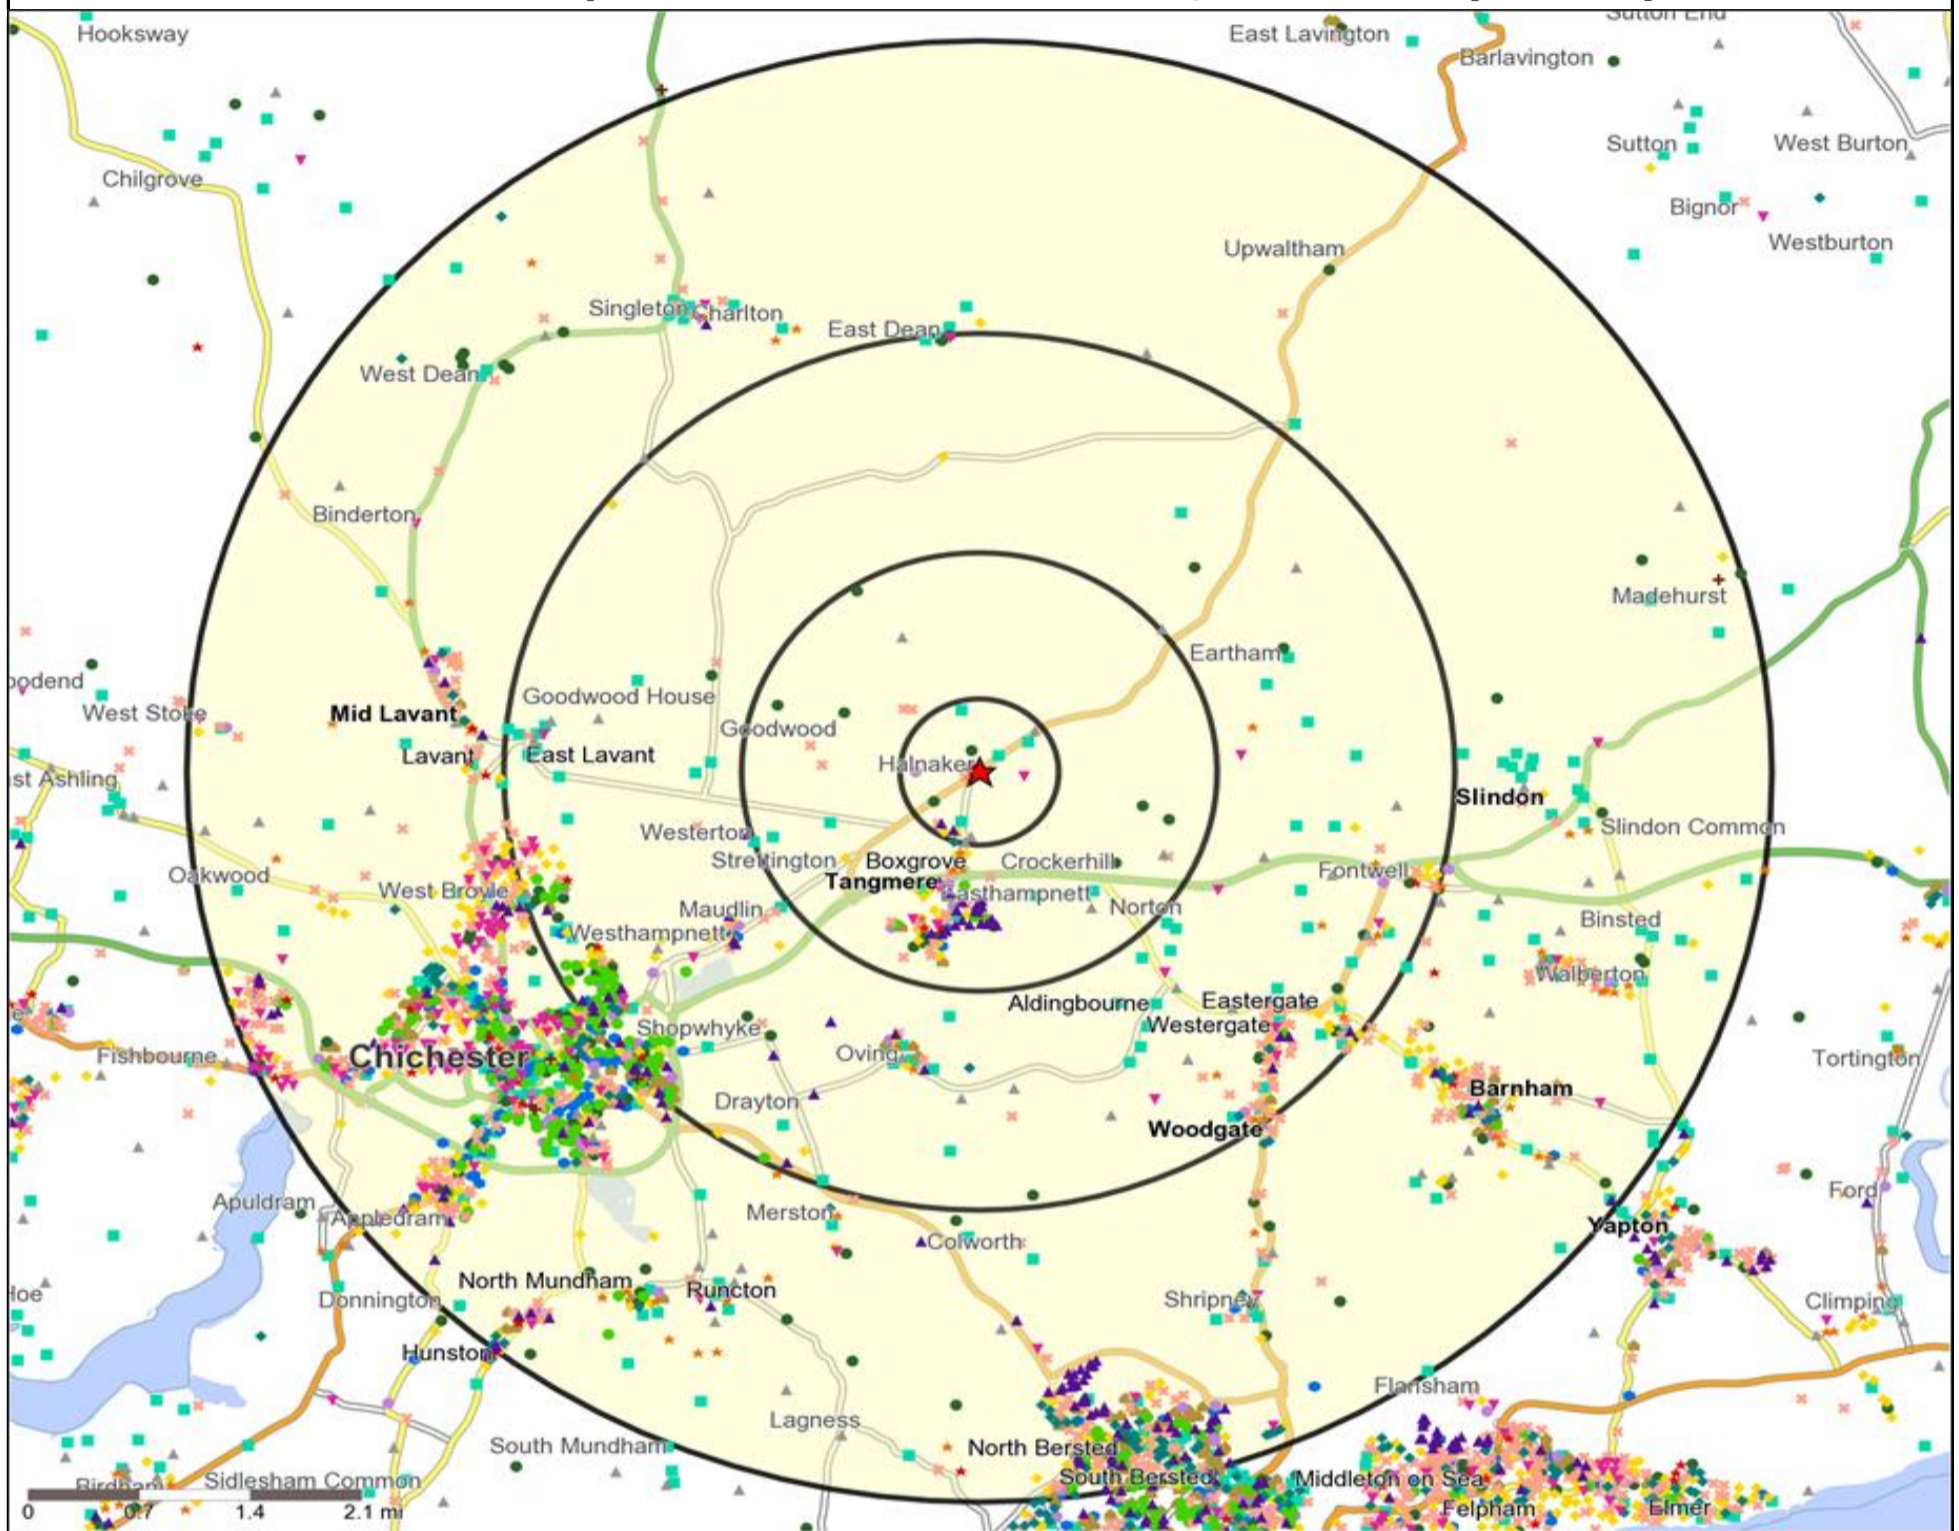

Mosaic UK Map and Data: ANGLESEY ARMS, HALNAKER (201155)

Copyright Experian Ltd, HERE 2015. Ordnance Survey © Crown copyright 2015

- | | | | | |
|-------------------------------|-------------------------|----------------------|-----------------------|---------------------|
| Location | Mosaic UK Groups | D Rural Reality | H Aspiring Homemakers | L Vintage Value |
| 0.5, 1.5, 3 & 5 Mile Distance | A City Prosperity | E Senior Security | I Family Basics | M Modest Traditions |
| Rivers, Canals and Lakes | B Prestige Positions | F Suburban Stability | J Transient Renters | N Urban Cohesion |
| | C Country Living | G Domestic Success | K Municipal Challenge | O Rental Hubs |

Mosaic UK Data Table (Residential)

	Count:	Index:
	0 - 0.5 Miles	0 - 0.5 Miles
A City Prosperity (18+)	0	0
B Prestige Positions (18+)	6	17
C Country Living (18+)	285	824
D Rural Reality (18+)	186	539
E Senior Security (18+)	0	0
F Suburban Stability (18+)	0	0
G Domestic Success (18+)	0	0
H Aspiring Homemakers (18+)	0	0
I Family Basics (18+)	0	0
J Transient Renters (18+)	0	0
K Municipal Challenge (18+)	0	0
L Vintage Value (18+)	21	67
M Modest Traditions (18+)	0	0
N Urban Cohesion (18+)	0	0
O Rental Hubs (18+)	0	0
Adults 18+ estimate 2015	498	100

Occasions Map and Data: ANGLESEY ARMS, HALNAKER (201155)

Copyright Experian Ltd, HERE 2015. Ordnance Survey © Crown copyright 2015

- ★ Location
- 0.5, 1.5, 3 & 5 Mile Distance
- ~ Rivers, Canals and Lakes
- Occasions Types
- 01 Mine's a Pint
- ◆ 02 Early Doors
- 03 Everyday is Friday
- ▲ 04 Weekend Millionaires
- 05 Out On The Town
- ▲ 06 Business and Pleasure
- 07 Sporting Pints
- 08 Student Social
- ★ 09 Leisurely Lunch
- ▲ 10 Wining and Dining
- ▲ 11 Household Outing
- ★ 12 Midweek Meal Deal
- ◆ 13 Date Night
- ★ 14 Birthday Treat
- + 15 Pre Show Meal