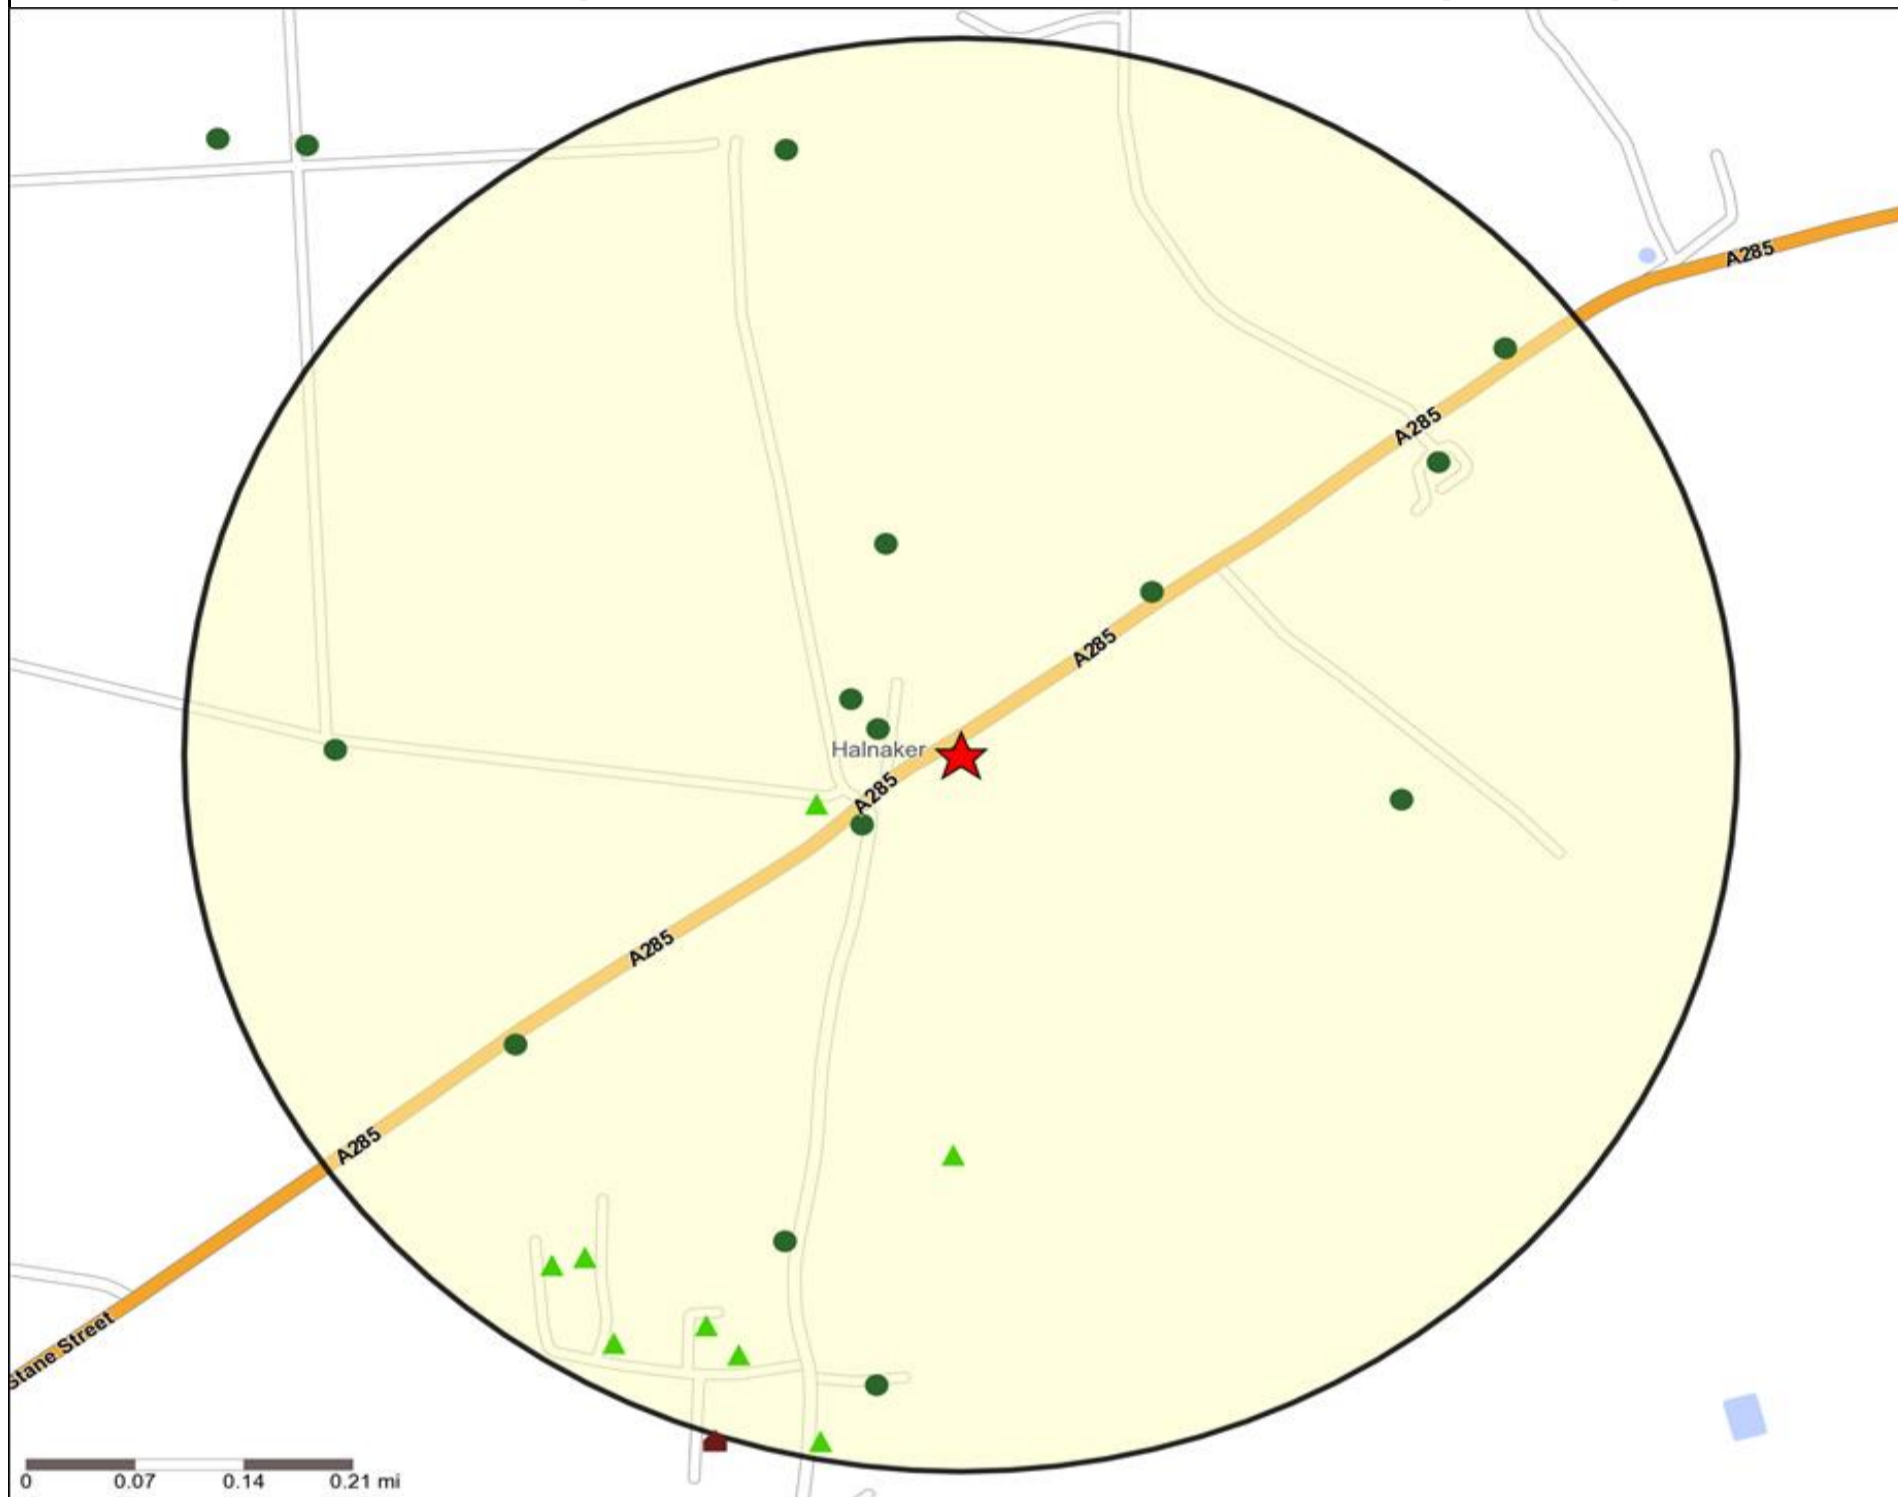

Mosaic UK Map and Data: ANGLESEY ARMS, HALNAKER (201155)

Copyright Experian Ltd, HERE 2015. Ordnance Survey © Crown copyright 2015

Location	Mosaic UK Groups	D Rural Reality	H Aspiring Homemakers	L Vintage Value
0.5, 1.5, 3 & 5 Mile Distance	A City Prosperity	E Senior Security	I Family Basics	M Modest Traditions
Rivers, Canals and Lakes	B Prestige Positions	F Suburban Stability	J Transient Renters	N Urban Cohesion
	C Country Living	G Domestic Success	K Municipal Challenge	O Rental Hubs

Mosaic UK Data Table (Residential)

	Count:	Index:
	0 - 0.5 Miles	0 - 0.5 Miles
A City Prosperity (18+)	0	0
B Prestige Positions (18+)	6	17
C Country Living (18+)	285	824
D Rural Reality (18+)	186	539
E Senior Security (18+)	0	0
F Suburban Stability (18+)	0	0
G Domestic Success (18+)	0	0
H Aspiring Homemakers (18+)	0	0
I Family Basics (18+)	0	0
J Transient Renters (18+)	0	0
K Municipal Challenge (18+)	0	0
L Vintage Value (18+)	21	67
M Modest Traditions (18+)	0	0
N Urban Cohesion (18+)	0	0
O Rental Hubs (18+)	0	0
Adults 18+ estimate 2015	498	100