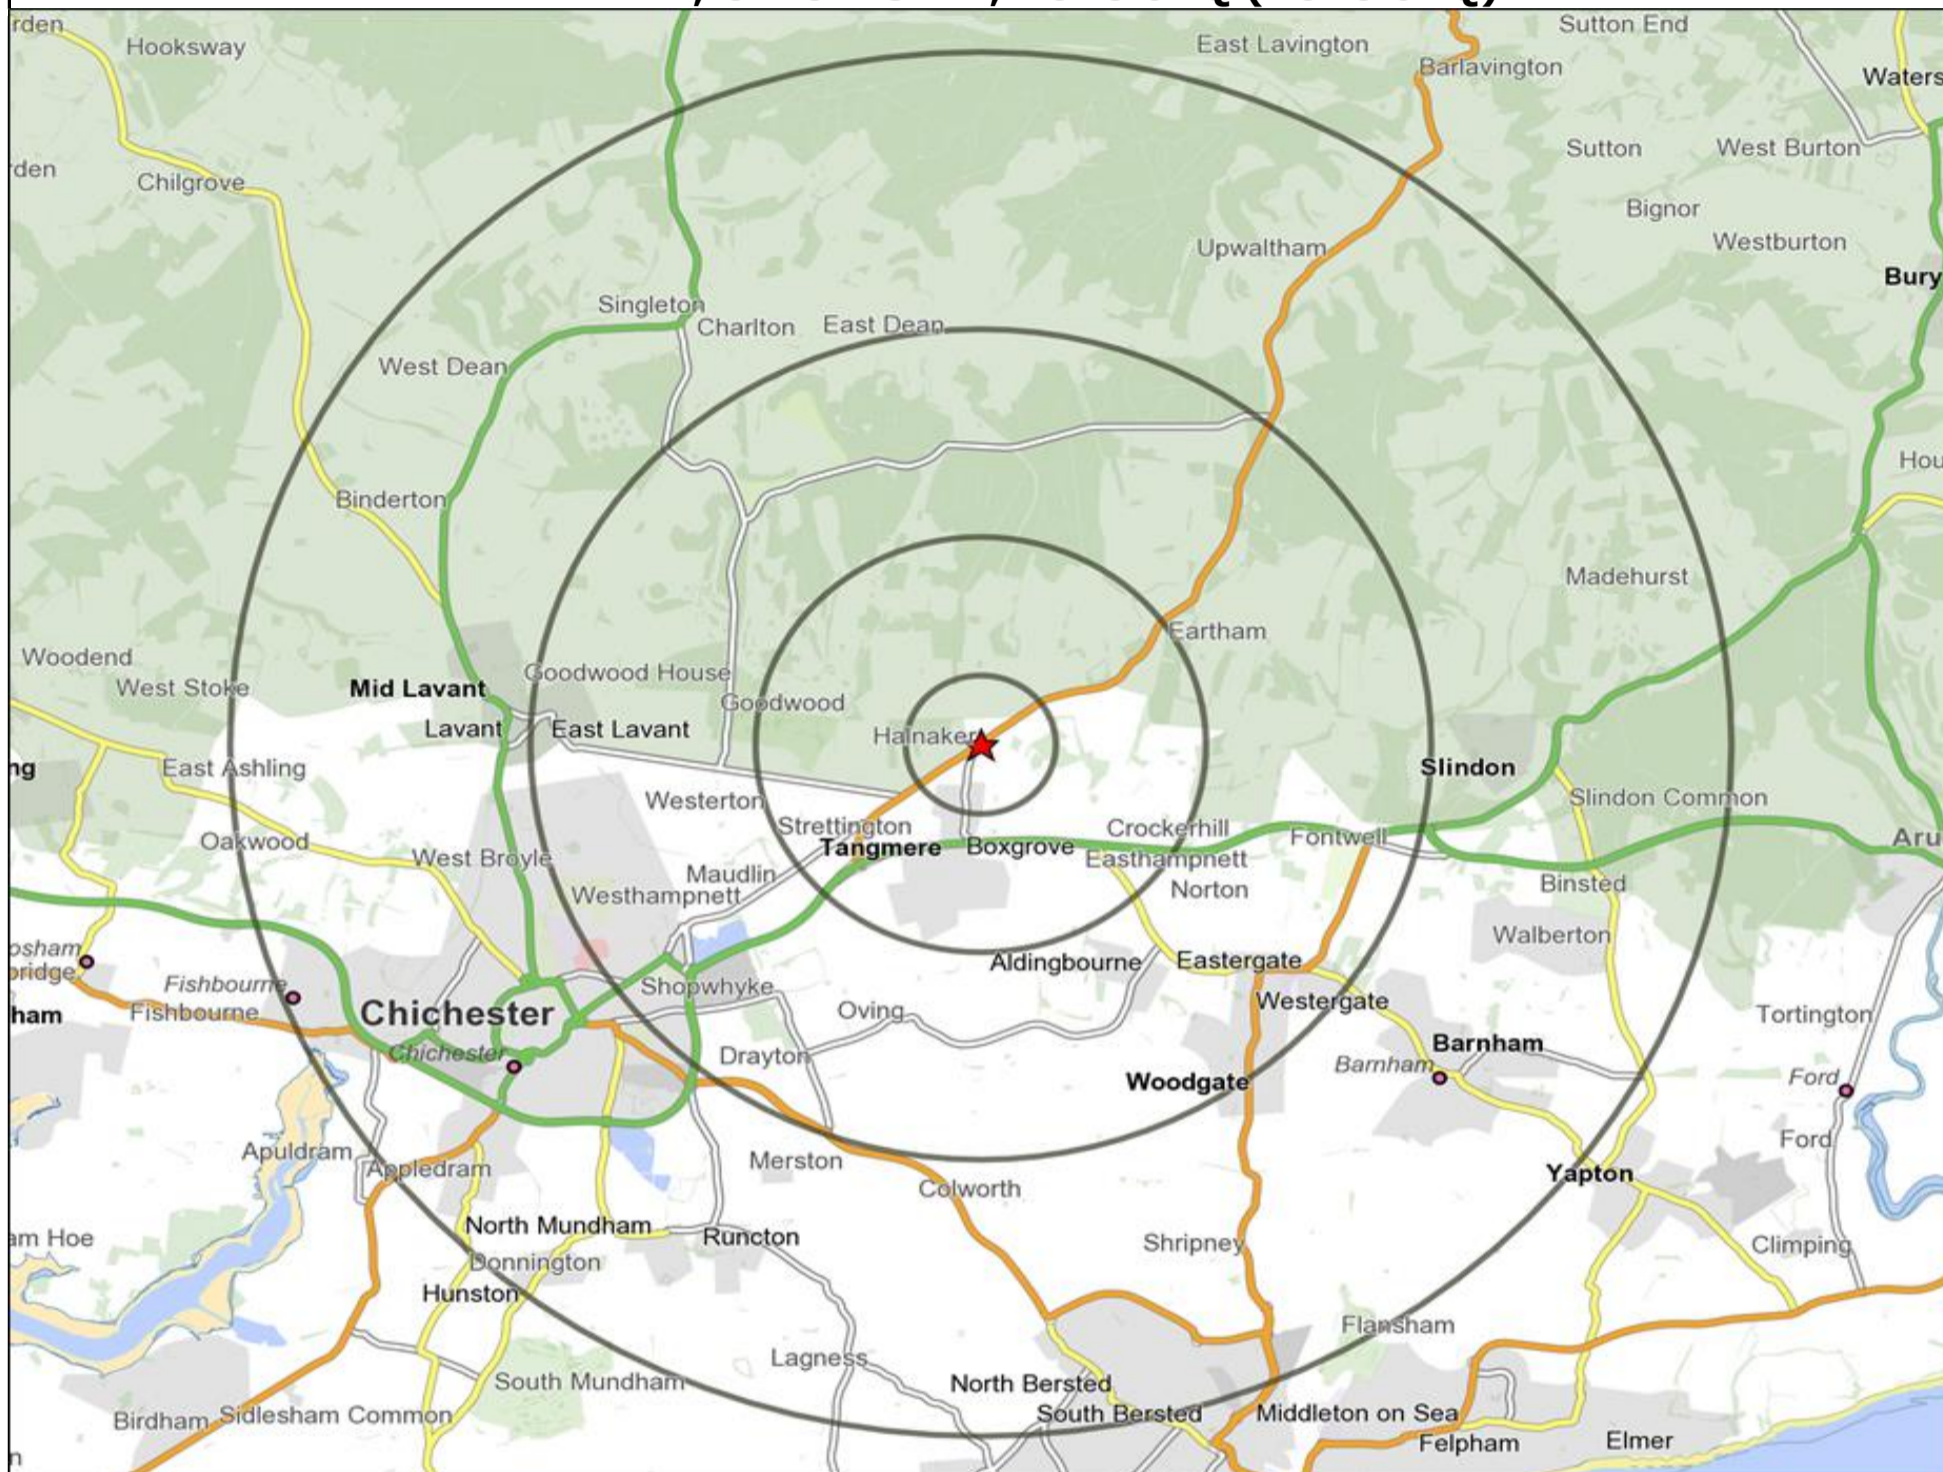

**Customer Profile Report for ANGLESEY ARMS, HALNAKER (Punch Outlet Number: 201155)
HALNAKER, CHICHESTER, PO18 0NQ (PO18 0NQ)**

Copyright Experian Ltd, HERE 2015. Ordnance Survey © Crown copyright 2015

★ Location ○ 0.5, 1.5, 3 & 5 Mile Distance

Age Data Table

	Count:					Index:				
	0 - 0.5 Miles	0 - 1.5 Miles	0 - 3.0 Miles	0 - 5.0 Miles	15 Min Drivetime	0 - 0.5 Miles	0 - 1.5 Miles	0 - 3.0 Miles	0 - 5.0 Miles	15 Min Drivetime
0-15	127	792	3,551	11,204	15,873	106	111	104	90	88
16-17	11	101	488	1,680	2,273	74	114	116	109	102
18-24	34	334	2,321	6,980	8,961	59	97	141	116	103
25-34	58	507	2,268	7,627	10,456	66	98	91	84	80
35-44	62	447	2,145	6,990	10,129	77	93	93	83	83
45-54	88	517	2,446	8,958	13,320	97	96	95	95	98
55-64	91	459	2,062	7,627	11,412	126	107	100	102	105
65+	167	645	2,892	15,168	23,268	145	94	88	127	135
Population estimate 2015	638	3,802	18,173	66,234	95,692	100	100	100	100	100

Ethnicity - Census 2011

	Count:					%:				
	0 - 0.5 Miles	0 - 1.5 Miles	0 - 3.0 Miles	0 - 5.0 Miles	15 Min Drivetime	0 - 0.5 Miles	0 - 1.5 Miles	0 - 3.0 Miles	0 - 5.0 Miles	15 Min Drivetime
White	556	3,571	16,647	60,629	88,776	97%	97%	95%	96%	96%
Mixed / Multiple Ethnic Groups	2	24	229	709	946	0%	1%	1%	1%	1%
Asian / Asian British	4	47	455	1,390	1,709	1%	1%	3%	2%	2%
Black / African / Caribbean / Black British	6	22	134	330	403	1%	1%	1%	1%	0%
Other Ethnic Group	4	35	112	320	369	1%	1%	1%	1%	0%
All People (Ethnic Group)	572	3,699	17,577	63,378	92,203	100	100	100	100	100