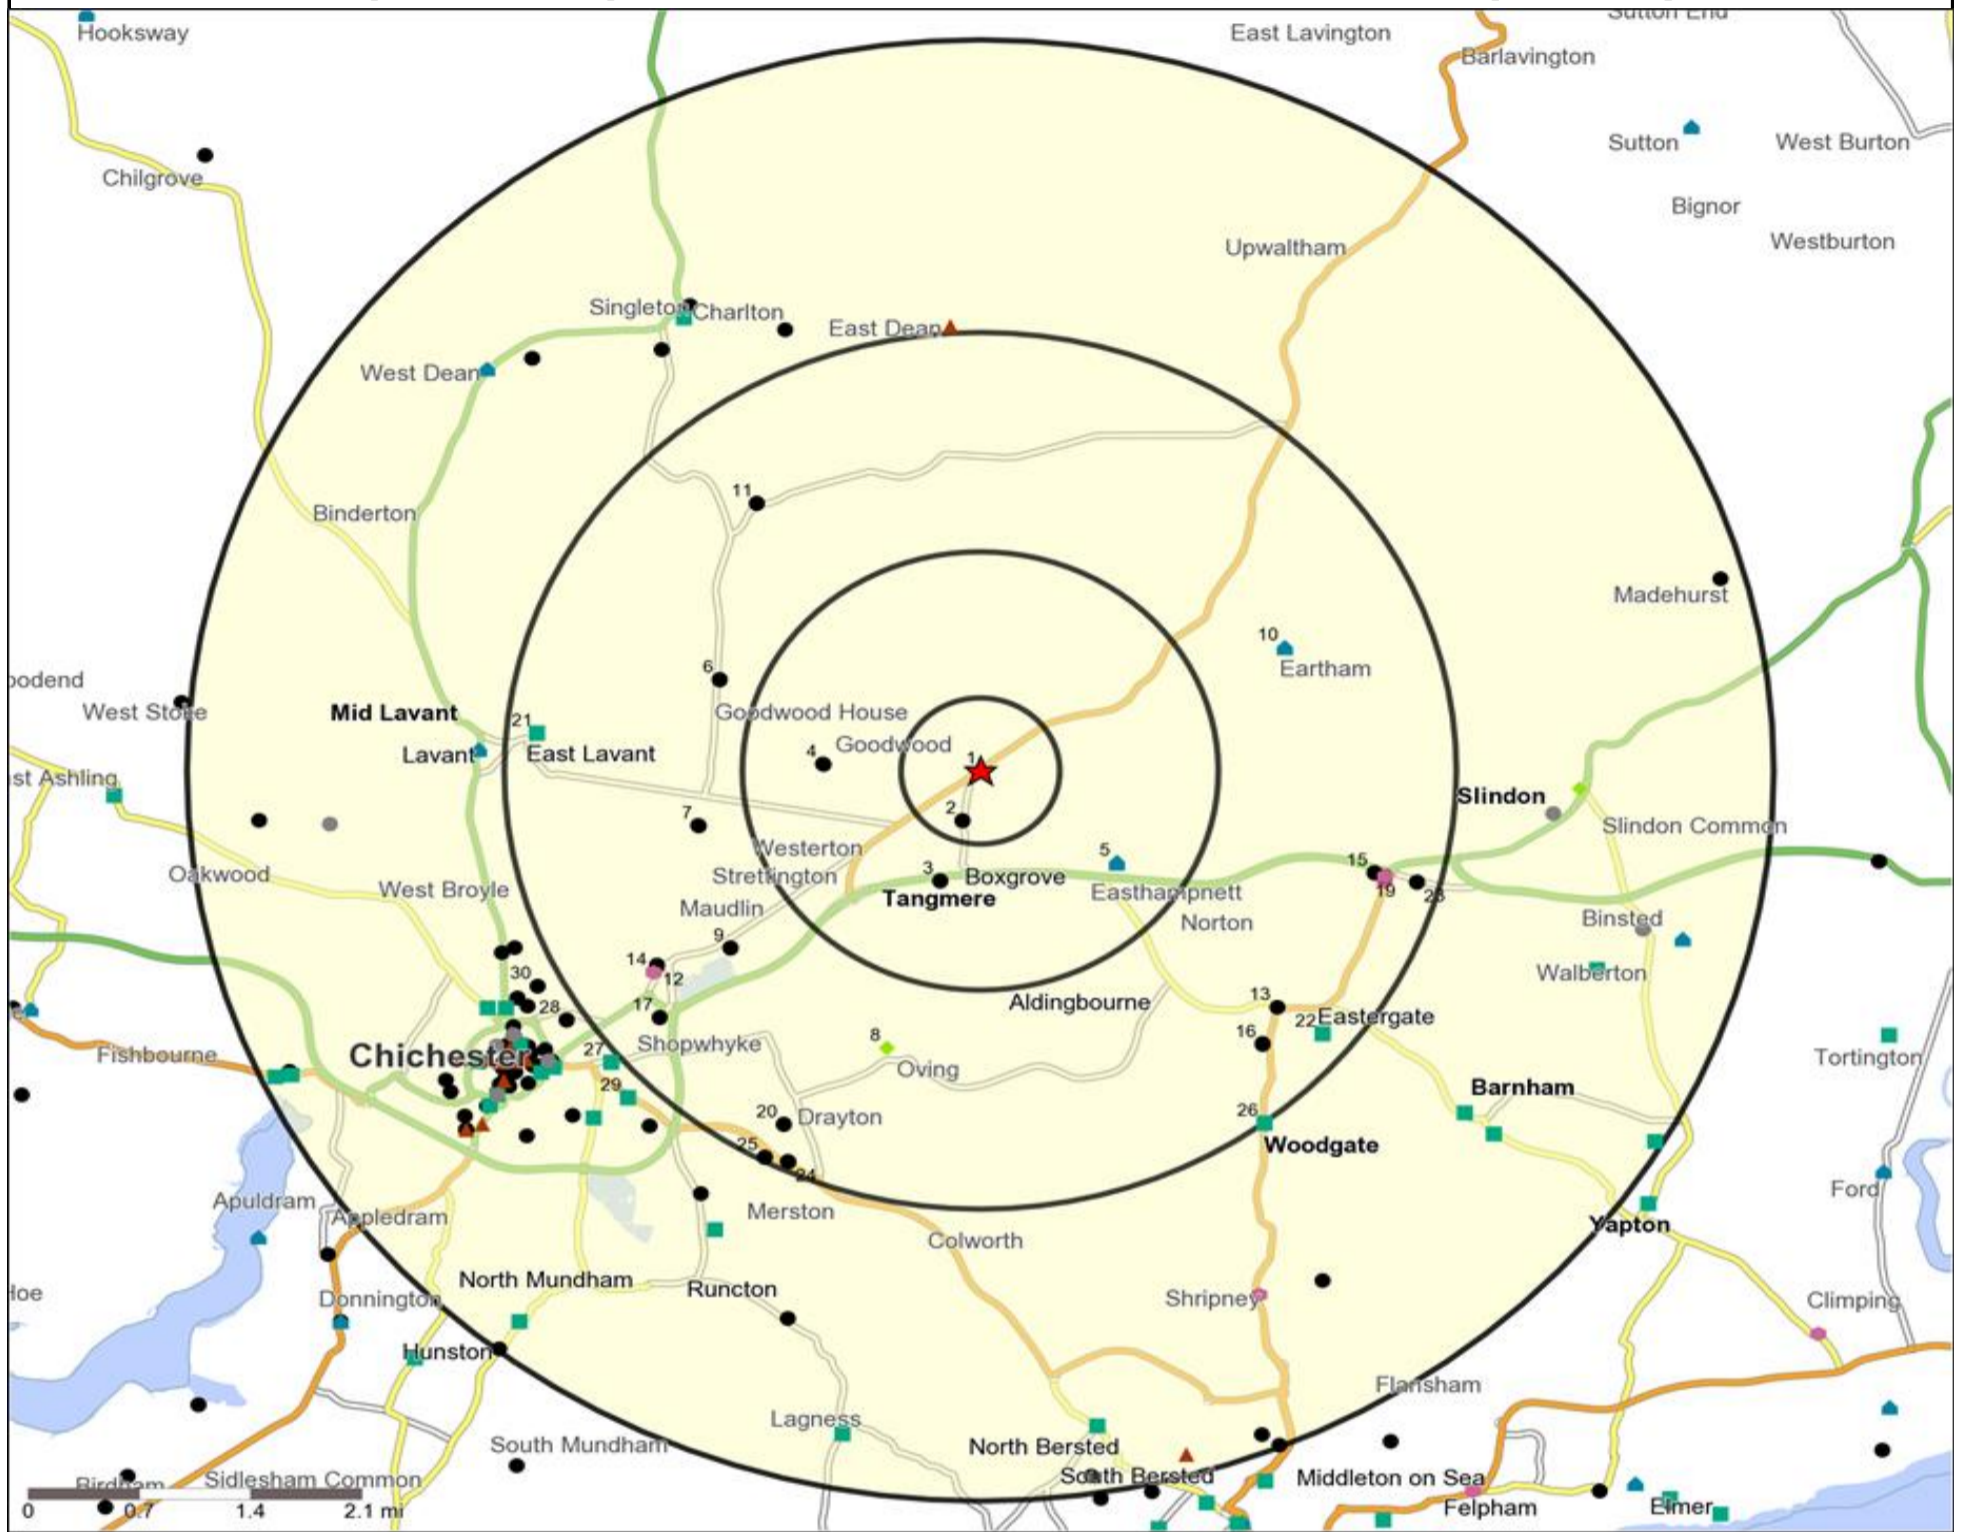

Competition Map and Data: ANGLESEY ARMS, HALNAKER (201155)

Numbers on competition points relate to the distance ranking in the competition table on page 7. Copyright Experian Ltd, HERE 2015. Ordnance Survey © Crown copyright 2015

- ★ Location
- Branded Food
- ▲ Dry Led
- Café / Wine Bar
- Other
- 0.5, 1.5, 3 & 5 Mile Distance
- ▲ Circuit Bar
- Rural Character
- ~ Rivers, Canals and Lakes
- Community Local

Competition Type Summary Table

Reporting Category	0 - 0.5 Miles	0 - 1.5 Miles	0 - 3.0 Miles	0 - 5.0 Miles
Café / Wine Bar	0	0	0	7
Circuit Bar	0	0	0	9
Community Local	0	0	2	24
Dry Led	1	2	3	9
Branded Food Pub	0	0	2	3
Rural	0	0	1	3
Other	1	3	17	84
Total	2	5	25	139