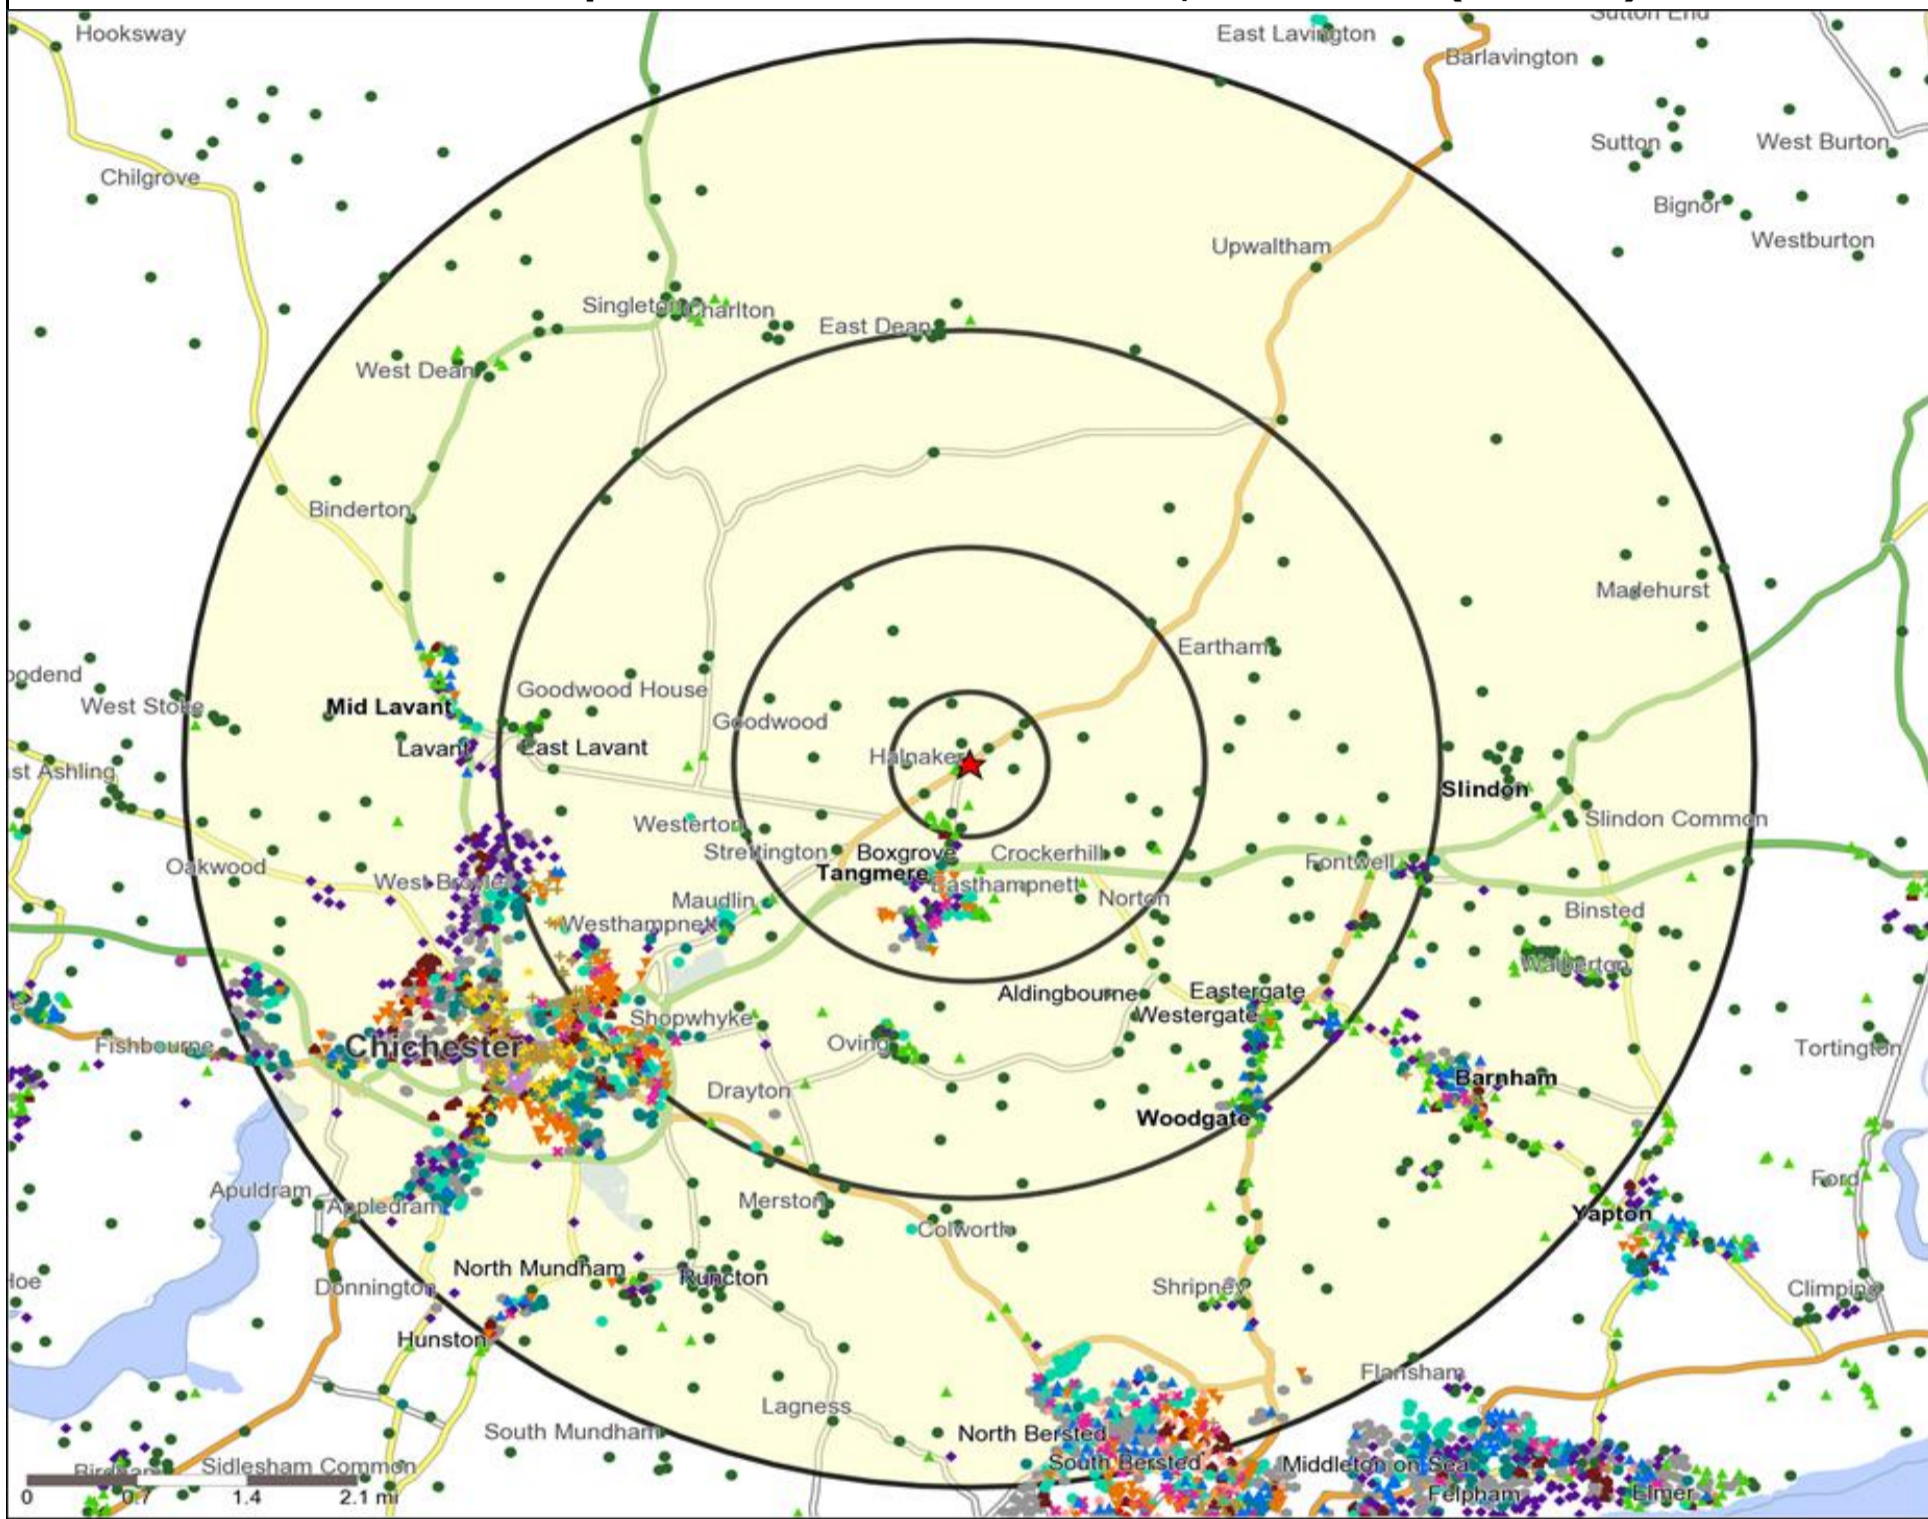

Mosaic UK Map and Data: ANGLESEY ARMS, HALNAKER (201155)

Copyright Experian Ltd, HERE 2015. Ordnance Survey © Crown copyright 2015

- Location
- 0.5, 1.5, 3 & 5 Mile Distance
- Rivers, Canals and Lakes
- **Mosaic UK Groups**
- A City Prosperity
- D Rural Reality
- E Senior Security
- H Aspiring Homemakers
- L Vintage Value
- B Prestige Positions
- F Suburban Stability
- I Family Basics
- M Modest Traditions
- C Country Living
- G Domestic Success
- J Transient Renters
- N Urban Cohesion
- K Municipal Challenge
- O Rental Hubs

Mosaic UK Data Table (Residential)

	Count:					Index:				
	0 - 0.5 Miles	0 - 1.5 Miles	0 - 3.0 Miles	0 - 5.0 Miles	15 Min Drivetime	0 - 0.5	0 - 1.5	0 - 3.0	0 - 5.0	15 Min Drivetime
A City Prosperity (18+)	0	0	0	448	475	0	0	0	20	15
B Prestige Positions (18+)	6	291	1,400	4,557	6,140	17	137	137	119	110
C Country Living (18+)	285	682	2,238	5,495	8,861	824	338	231	151	166
D Rural Reality (18+)	186	549	1,955	3,874	5,740	539	272	202	106	108
E Senior Security (18+)	0	123	436	6,808	11,920	0	52	38	159	191
F Suburban Stability (18+)	0	127	496	2,505	5,212	0	71	58	78	111
G Domestic Success (18+)	0	103	1,197	5,329	6,955	0	42	102	121	108
H Aspiring Homemakers (18+)	0	410	1,631	5,675	7,351	0	155	128	119	105
I Family Basics (18+)	0	432	1,878	4,533	5,817	0	206	186	120	105
J Transient Renters (18+)	0	167	642	2,054	3,596	0	99	80	68	81
K Municipal Challenge (18+)	0	0	108	259	344	0	0	13	8	8
L Vintage Value (18+)	21	24	336	3,544	5,123	67	13	38	107	106
M Modest Traditions (18+)	0	0	15	1,400	2,286	0	0	2	56	63
N Urban Cohesion (18+)	0	0	121	2,338	2,421	0	0	17	85	60
O Rental Hubs (18+)	0	0	1,522	3,691	4,412	0	0	141	91	75
Adults 18+ estimate 2015	498	2,908	13,975	52,510	76,653	100	100	100	100	100