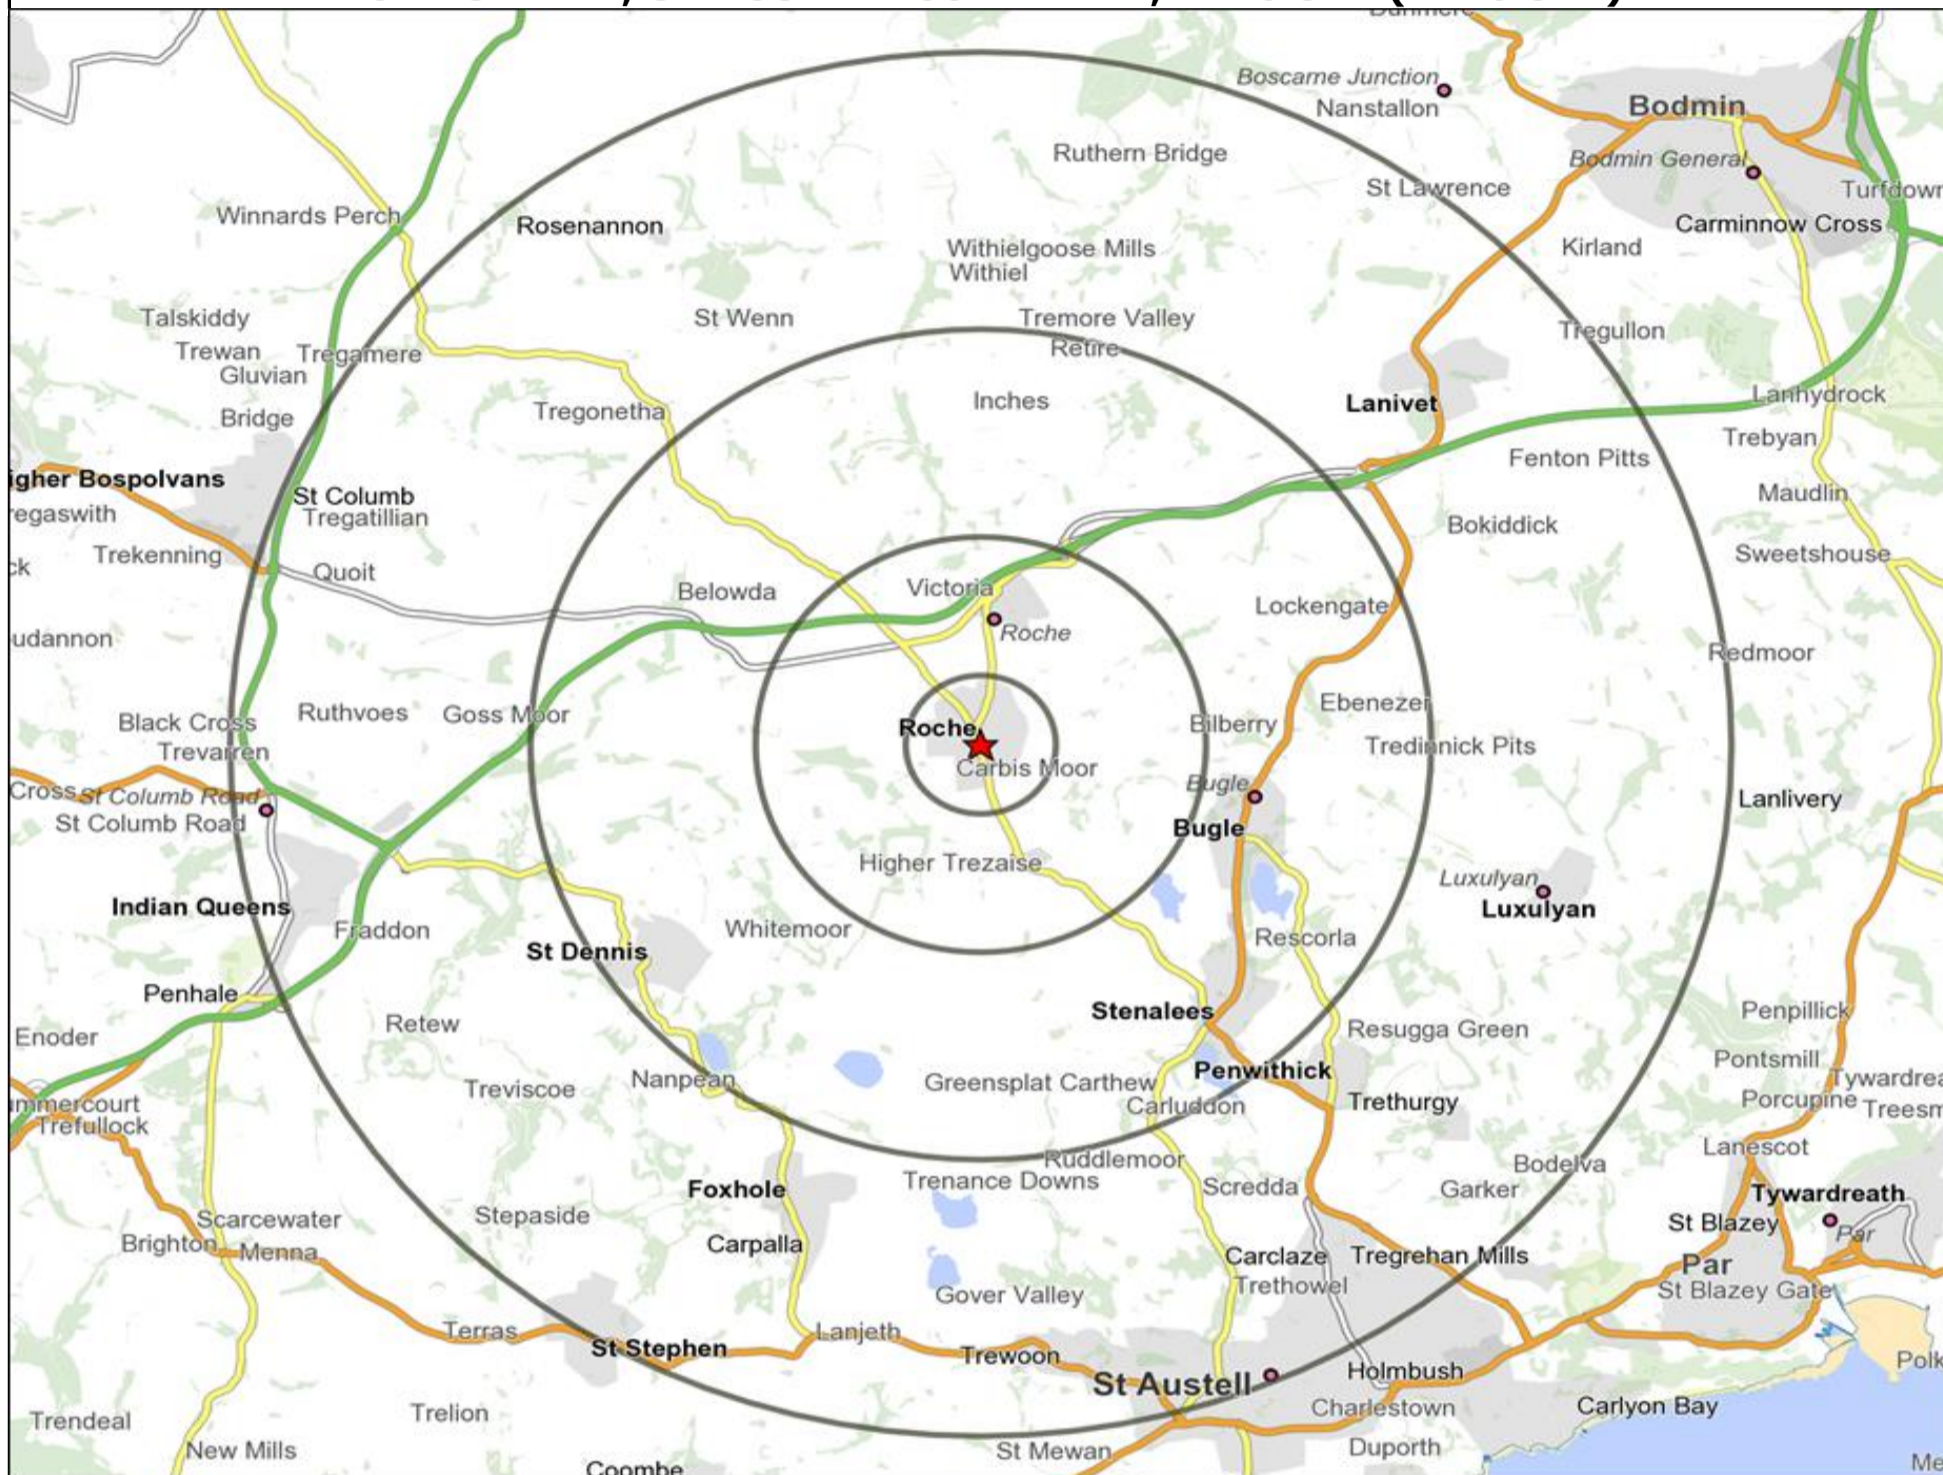

**Customer Profile Report for ROCK INN, ROCHE (Punch Outlet Number: 203245)
FORE STREET, ST AUSTELL CORNWALL, PL26 8EP (PL26 8EP)**

Copyright Experian Ltd, HERE 2015. Ordnance Survey © Crown copyright 2015

★ Location   ○ 0.5, 1.5, 3 & 5 Mile Distance

Age Data Table

	Count:					Index:				
	0 - 0.5 Miles	0 - 1.5 Miles	0 - 3.0 Miles	0 - 5.0 Miles	15 Min Drivetime	0 - 0.5 Miles	0 - 1.5 Miles	0 - 3.0 Miles	0 - 5.0 Miles	15 Min Drivetime
0-15	472	595	2,322	7,807	12,664	102	98	113	108	104
16-17	56	66	327	1,106	1,894	98	88	128	124	126
18-24	178	224	939	3,205	5,308	80	77	94	92	91
25-34	303	388	1,348	4,470	7,636	90	88	90	85	86
35-44	283	385	1,308	4,463	7,406	91	94	94	91	90
45-54	335	466	1,564	5,429	9,079	96	102	100	100	99
55-64	288	417	1,282	4,557	7,375	104	114	103	105	101
65+	544	680	1,904	7,436	13,219	123	117	96	107	114
Population estimate 2015	2,459	3,221	10,994	38,473	64,581	100	100	100	100	100

Ethnicity - Census 2011

	Count:					%:				
	0 - 0.5 Miles	0 - 1.5 Miles	0 - 3.0 Miles	0 - 5.0 Miles	15 Min Drivetime	0 - 0.5 Miles	0 - 1.5 Miles	0 - 3.0 Miles	0 - 5.0 Miles	15 Min Drivetime
White	2,334	3,062	10,687	37,319	62,787	98%	98%	98%	98%	98%
Mixed / Multiple Ethnic Groups	14	18	105	298	497	1%	1%	1%	1%	1%
Asian / Asian British	15	19	55	170	343	1%	1%	1%	0%	1%
Black / African / Caribbean / Black British	1	1	8	44	86	0%	0%	0%	0%	0%
Other Ethnic Group	12	13	84	173	234	1%	0%	1%	0%	0%
All People (Ethnic Group)	2,376	3,113	10,939	38,004	63,947	100	100	100	100	100