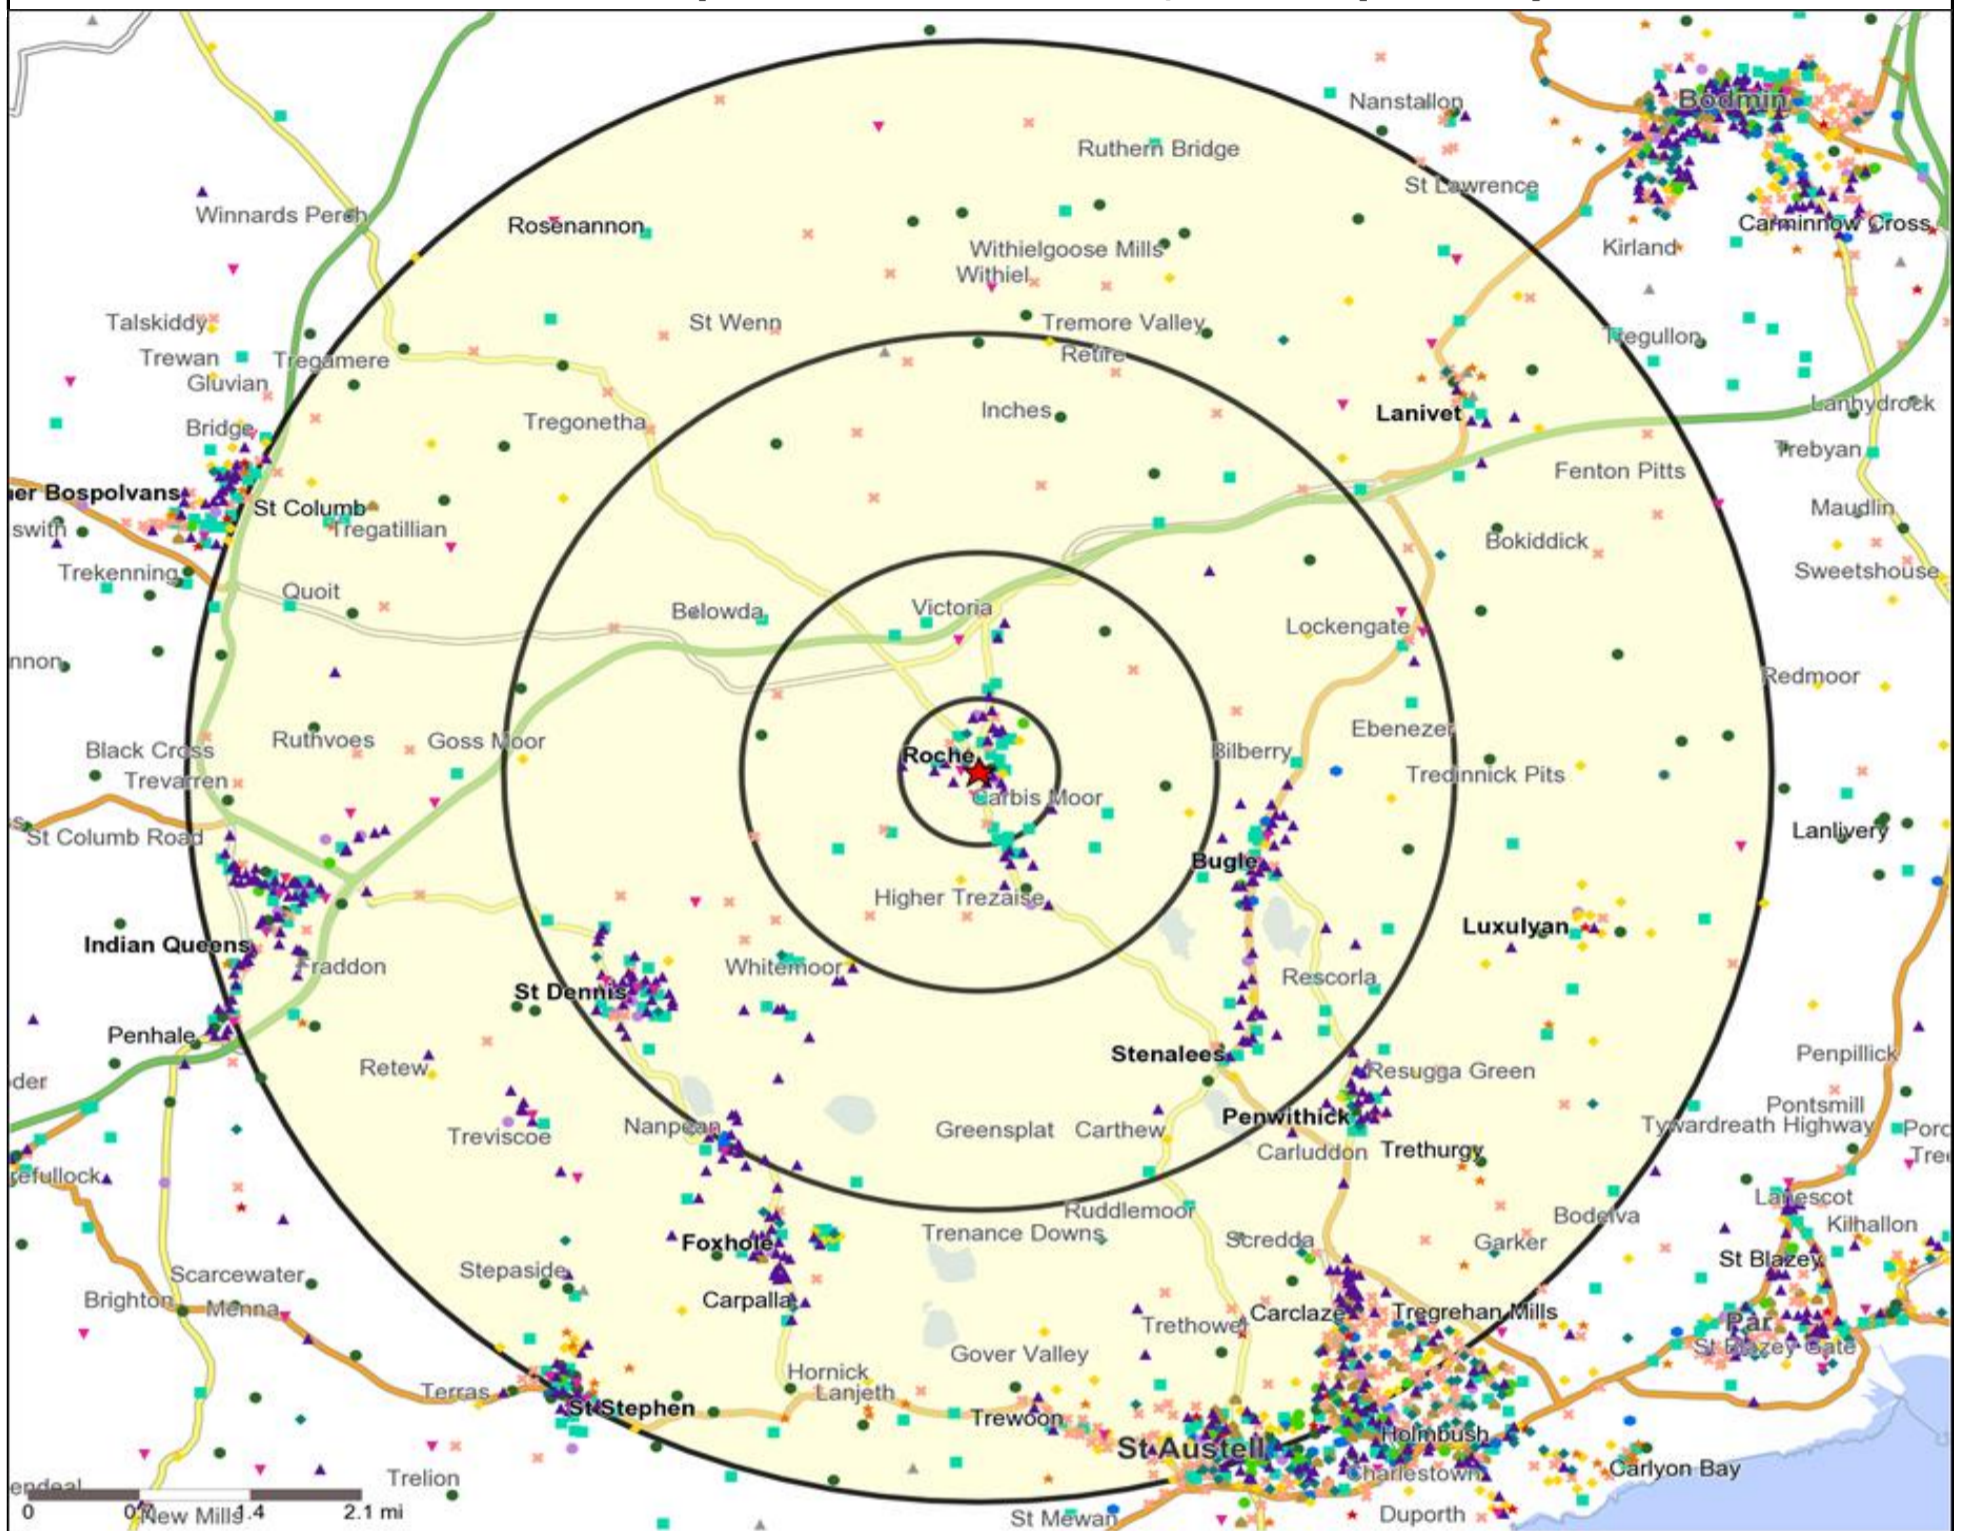

Occasions Map and Data: ROCK INN, ROCHE (203245)

Copyright Experian Ltd, HERE 2015. Ordnance Survey © Crown copyright 2015

- ★ Location
- Occasions Types
- ▲ 04 Weekend Millionaires
- 08 Student Social
- ★ 12 Midweek Meal Deal
- 0.5, 1.5, 3 & 5 Mile Distance
- 01 Mine's a Pint
- 05 Out On The Town
- 09 Leisurely Lunch
- ★ 13 Date Night
- ~ Rivers, Canals and Lakes
- 02 Early Doors
- ▲ 06 Business and Pleasure
- ✕ 10 Wining and Dining
- ★ 14 Birthday Treat
- 03 Everyday is Friday
- 07 Sporting Pints
- ▲ 11 Household Outing
- ✕ 15 Pre Show Meal

Occasions Data Table

	Count:					Index:				
	0 - 0.5 Miles	0 - 1.5 Miles	0 - 3.0 Miles	0 - 5.0 Miles	15 Min Drivetime	0 - 0.5	0 - 1.5	0 - 3.0	0 - 5.0	15 Min Drivetime
01 Mine's a Pint	160	207	708	2,254	4,021	128	131	128	108	110
02 Early Doors	133	168	548	2,043	3,748	127	127	118	117	122
03 Everyday is Friday	116	144	508	1,703	2,949	130	127	129	114	113
04 Weekend Millionaires	172	217	870	2,907	4,924	134	133	153	135	131
05 Out On The Town	44	54	239	1,391	2,813	35	34	44	67	77
06 Business and Pleasure	38	49	184	705	1,196	59	60	65	66	64
07 Sporting Pints	88	108	435	1,489	2,759	64	62	72	65	69
08 Student Social	79	105	361	1,228	1,800	136	143	141	127	106
09 Leisurely Lunch	142	183	639	2,256	3,839	117	118	119	111	108
10 Wining and Dining	130	171	535	2,336	3,914	94	97	87	101	96
11 Household Outing	84	98	353	1,599	3,123	77	70	73	87	97
12 Midweek Meal Deal	55	64	238	1,074	1,999	89	82	87	104	111
13 Date Night	122	162	490	1,930	3,106	124	130	113	118	108
14 Birthday Treat	109	137	418	1,605	2,733	111	110	96	98	95
15 Pre Show Meal	20	26	73	426	777	59	61	49	75	78
Number of Occasions	1,492	1,893	6,599	24,946	43,701	100	100	100	100	100