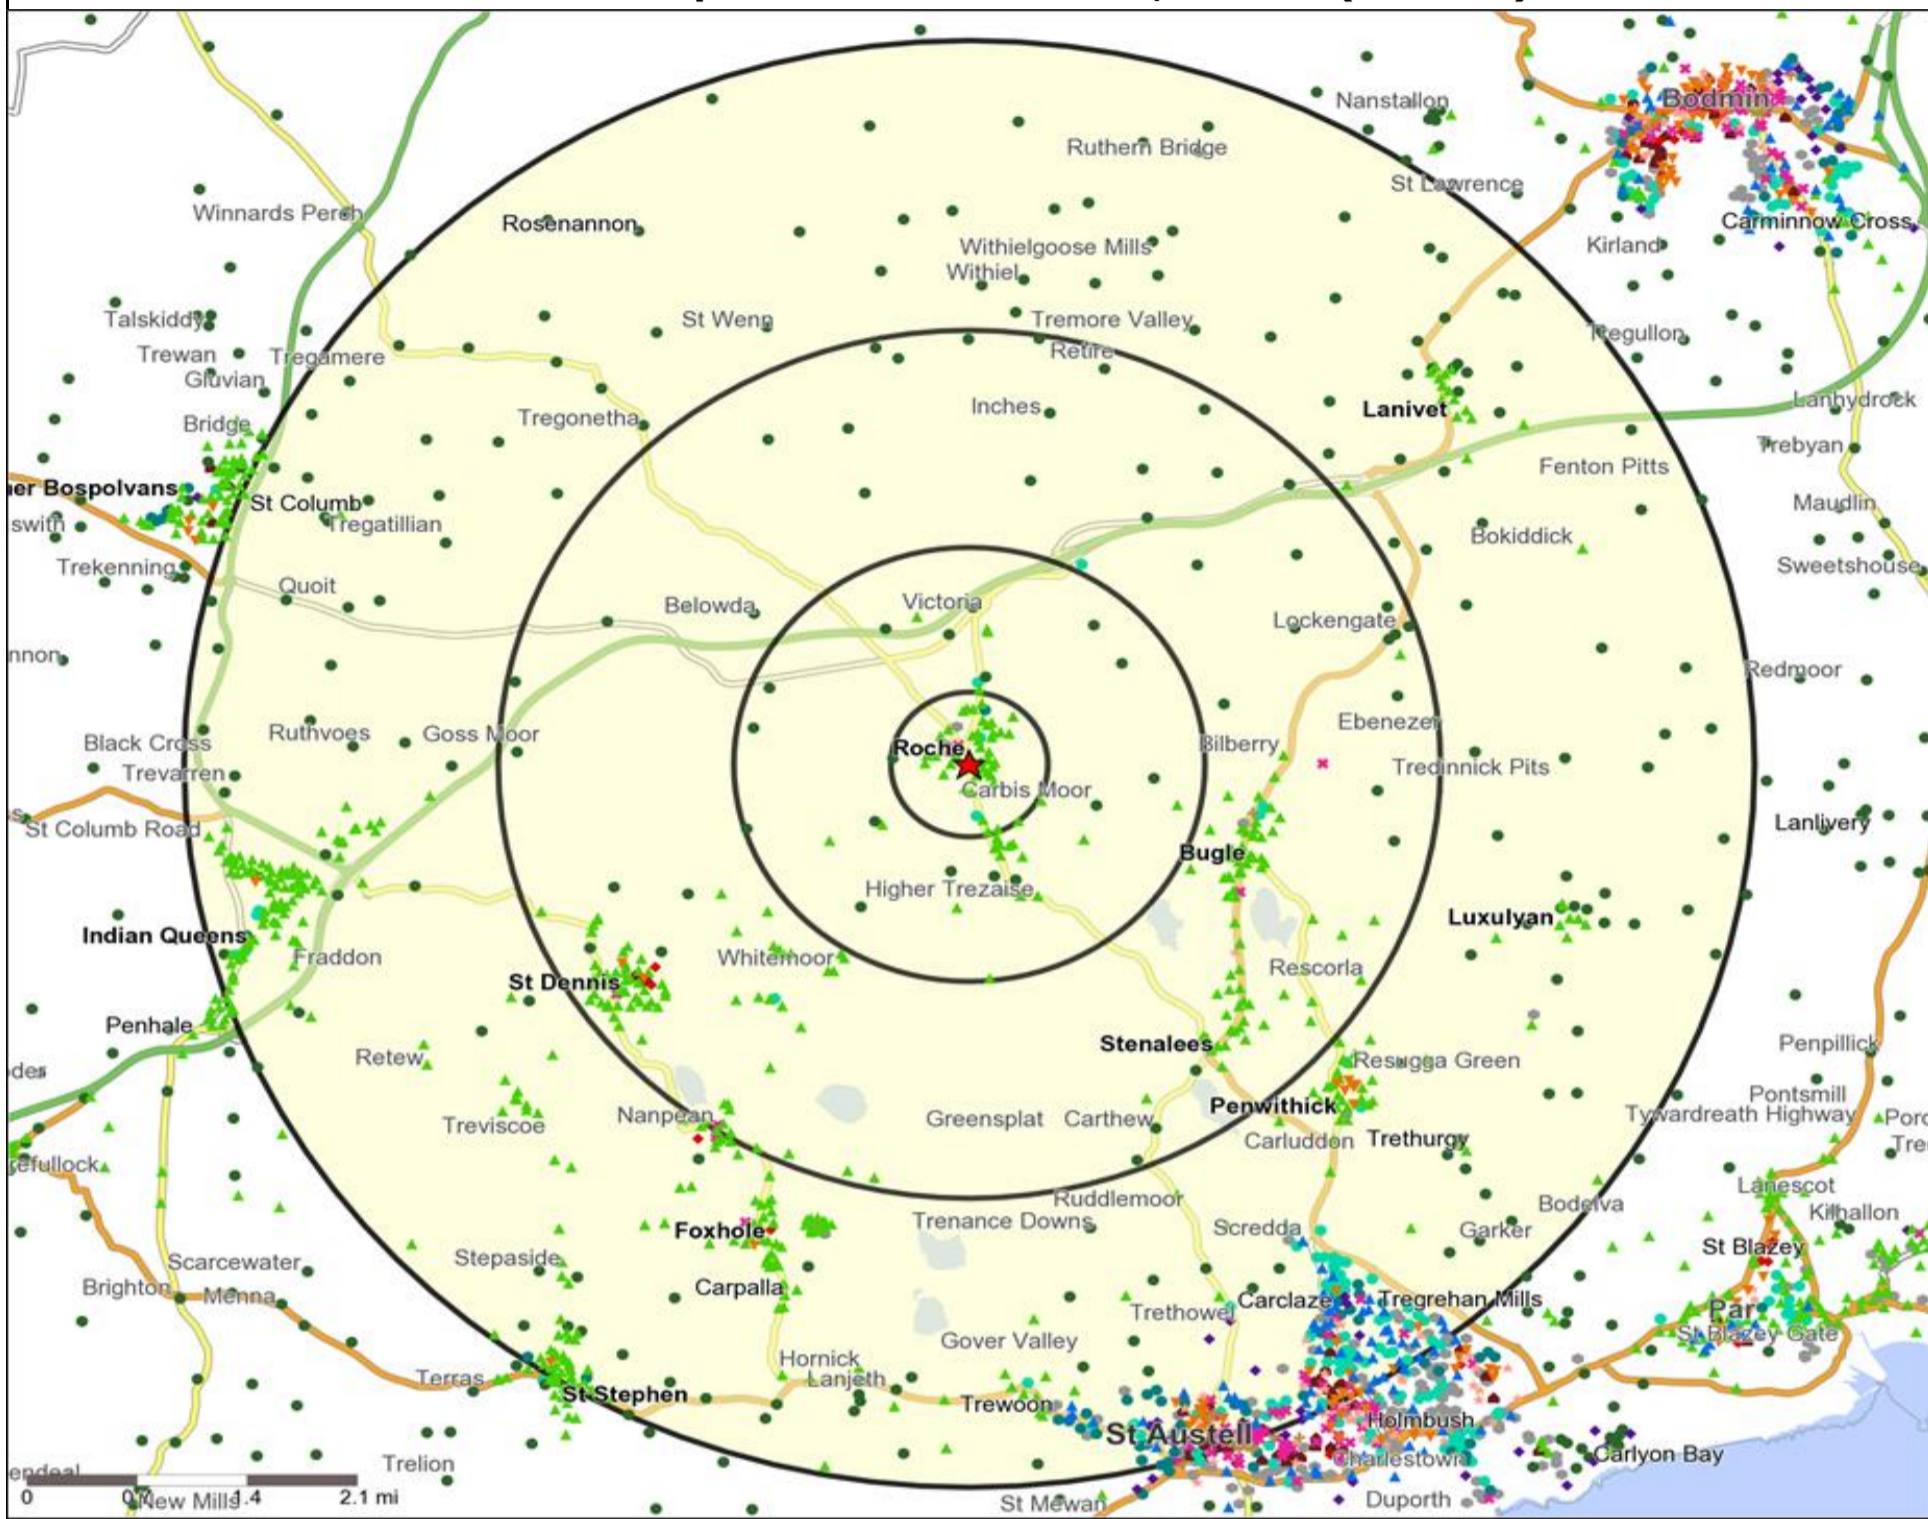

★ Location ○ 0.5, 1.5, 3 & 5 Mile Distance

Age Data Table

	Count:					Index:				
	0 - 0.5 Miles	0 - 1.5 Miles	0 - 3.0 Miles	0 - 5.0 Miles	15 Min Drivetime	0 - 0.5 Miles	0 - 1.5 Miles	0 - 3.0 Miles	0 - 5.0 Miles	15 Min Drivetime
0-15	472	595	2,322	7,807	12,664	102	98	113	108	104
16-17	56	66	327	1,106	1,894	98	88	128	124	126
18-24	178	224	939	3,205	5,308	80	77	94	92	91
25-34	303	388	1,348	4,470	7,636	90	88	90	85	86
35-44	283	385	1,308	4,463	7,406	91	94	94	91	90
45-54	335	466	1,564	5,429	9,079	96	102	100	100	99
55-64	288	417	1,282	4,557	7,375	104	114	103	105	101
65+	544	680	1,904	7,436	13,219	123	117	96	107	114
Population estimate 2015	2,459	3,221	10,994	38,473	64,581	100	100	100	100	100

Mosaic UK Map and Data: ROCK INN, ROCHE (203245)

Copyright Experian Ltd, HERE 2015. Ordnance Survey © Crown copyright 2015

- ★ Location
- 0.5, 1.5, 3 & 5 Mile Distance
- ~ Rivers, Canals and Lakes
- Mosaic UK Groups
- A City Prosperity
- ◆ B Prestige Positions
- C Country Living
- ▲ D Rural Reality
- E Senior Security
- ▲ F Suburban Stability
- G Domestic Success
- H Aspiring Homemakers
- ▼ I Family Basics
- ✕ J Transient Renters
- ◆ K Municipal Challenge
- L Vintage Value
- ★ M Modest Traditions
- ★ N Urban Cohesion
- + O Rental Hubs

- ★ Location
- Branded Food
- 🏠 Dry Led
- Café / Wine Bar
- Other
- 0.5, 1.5, 3 & 5 Mile Distance
- ▲ Circuit Bar
- ◆ Rural Character
- 🌊 Rivers, Canals and Lakes
- Community Local

Competition Type Summary Table

-  Location
-  Branded Food
-  Dry Led
-  Café / Wine Bar
-  Other
-  0.5, 1.5, 3 & 5 Mile Distance
-  Circuit Bar
-  Rural Character
-  Rivers, Canals and Lakes
-  Community Local

Competition Type Summary Table