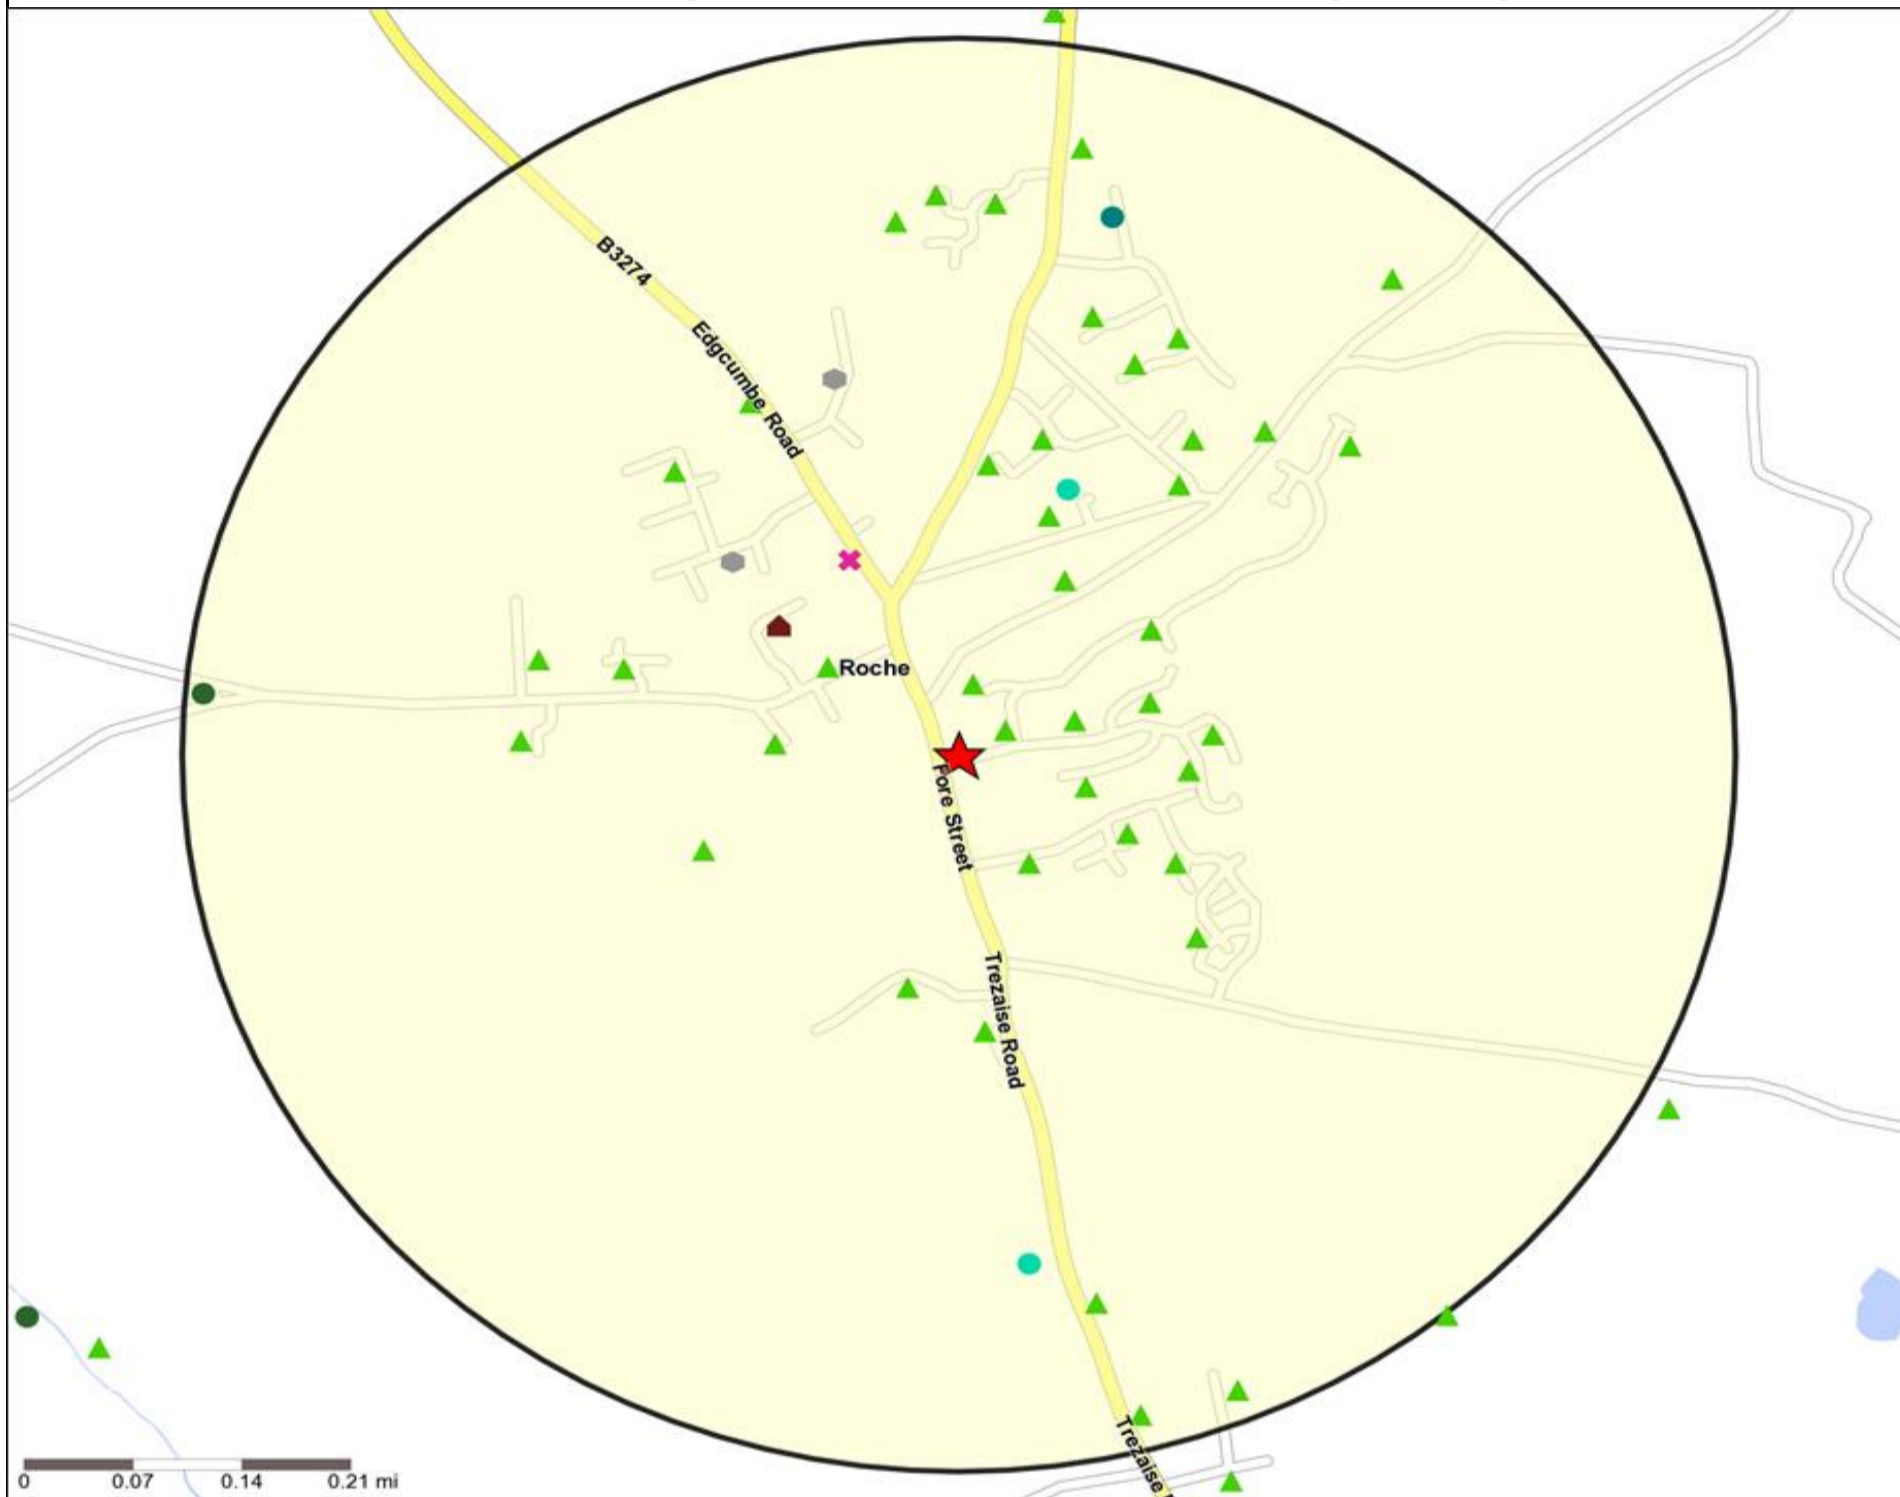

Mosaic UK Map and Data: ROCK INN, ROCHE (203245)

Copyright Experian Ltd, HERE 2015. Ordnance Survey © Crown copyright 2015

Location	Mosaic UK Groups	D Rural Reality	H Aspiring Homemakers	L Vintage Value
0.5, 1.5, 3 & 5 Mile Distance	A City Prosperity	E Senior Security	I Family Basics	M Modest Traditions
Rivers, Canals and Lakes	B Prestige Positions	F Suburban Stability	J Transient Renters	N Urban Cohesion
	C Country Living	G Domestic Success	K Municipal Challenge	O Rental Hubs

Mosaic UK Data Table (Residential)

	Count:	Index:
	0 - 0.5 Miles	0 - 0.5 Miles
A City Prosperity (18+)	0	0
B Prestige Positions (18+)	0	0
C Country Living (18+)	120	89
D Rural Reality (18+)	1,508	1,127
E Senior Security (18+)	77	49
F Suburban Stability (18+)	0	0
G Domestic Success (18+)	17	10
H Aspiring Homemakers (18+)	53	30
I Family Basics (18+)	0	0
J Transient Renters (18+)	90	81
K Municipal Challenge (18+)	0	0
L Vintage Value (18+)	66	54
M Modest Traditions (18+)	0	0
N Urban Cohesion (18+)	0	0
O Rental Hubs (18+)	0	0
Adults 18+ estimate 2015	1,931	100