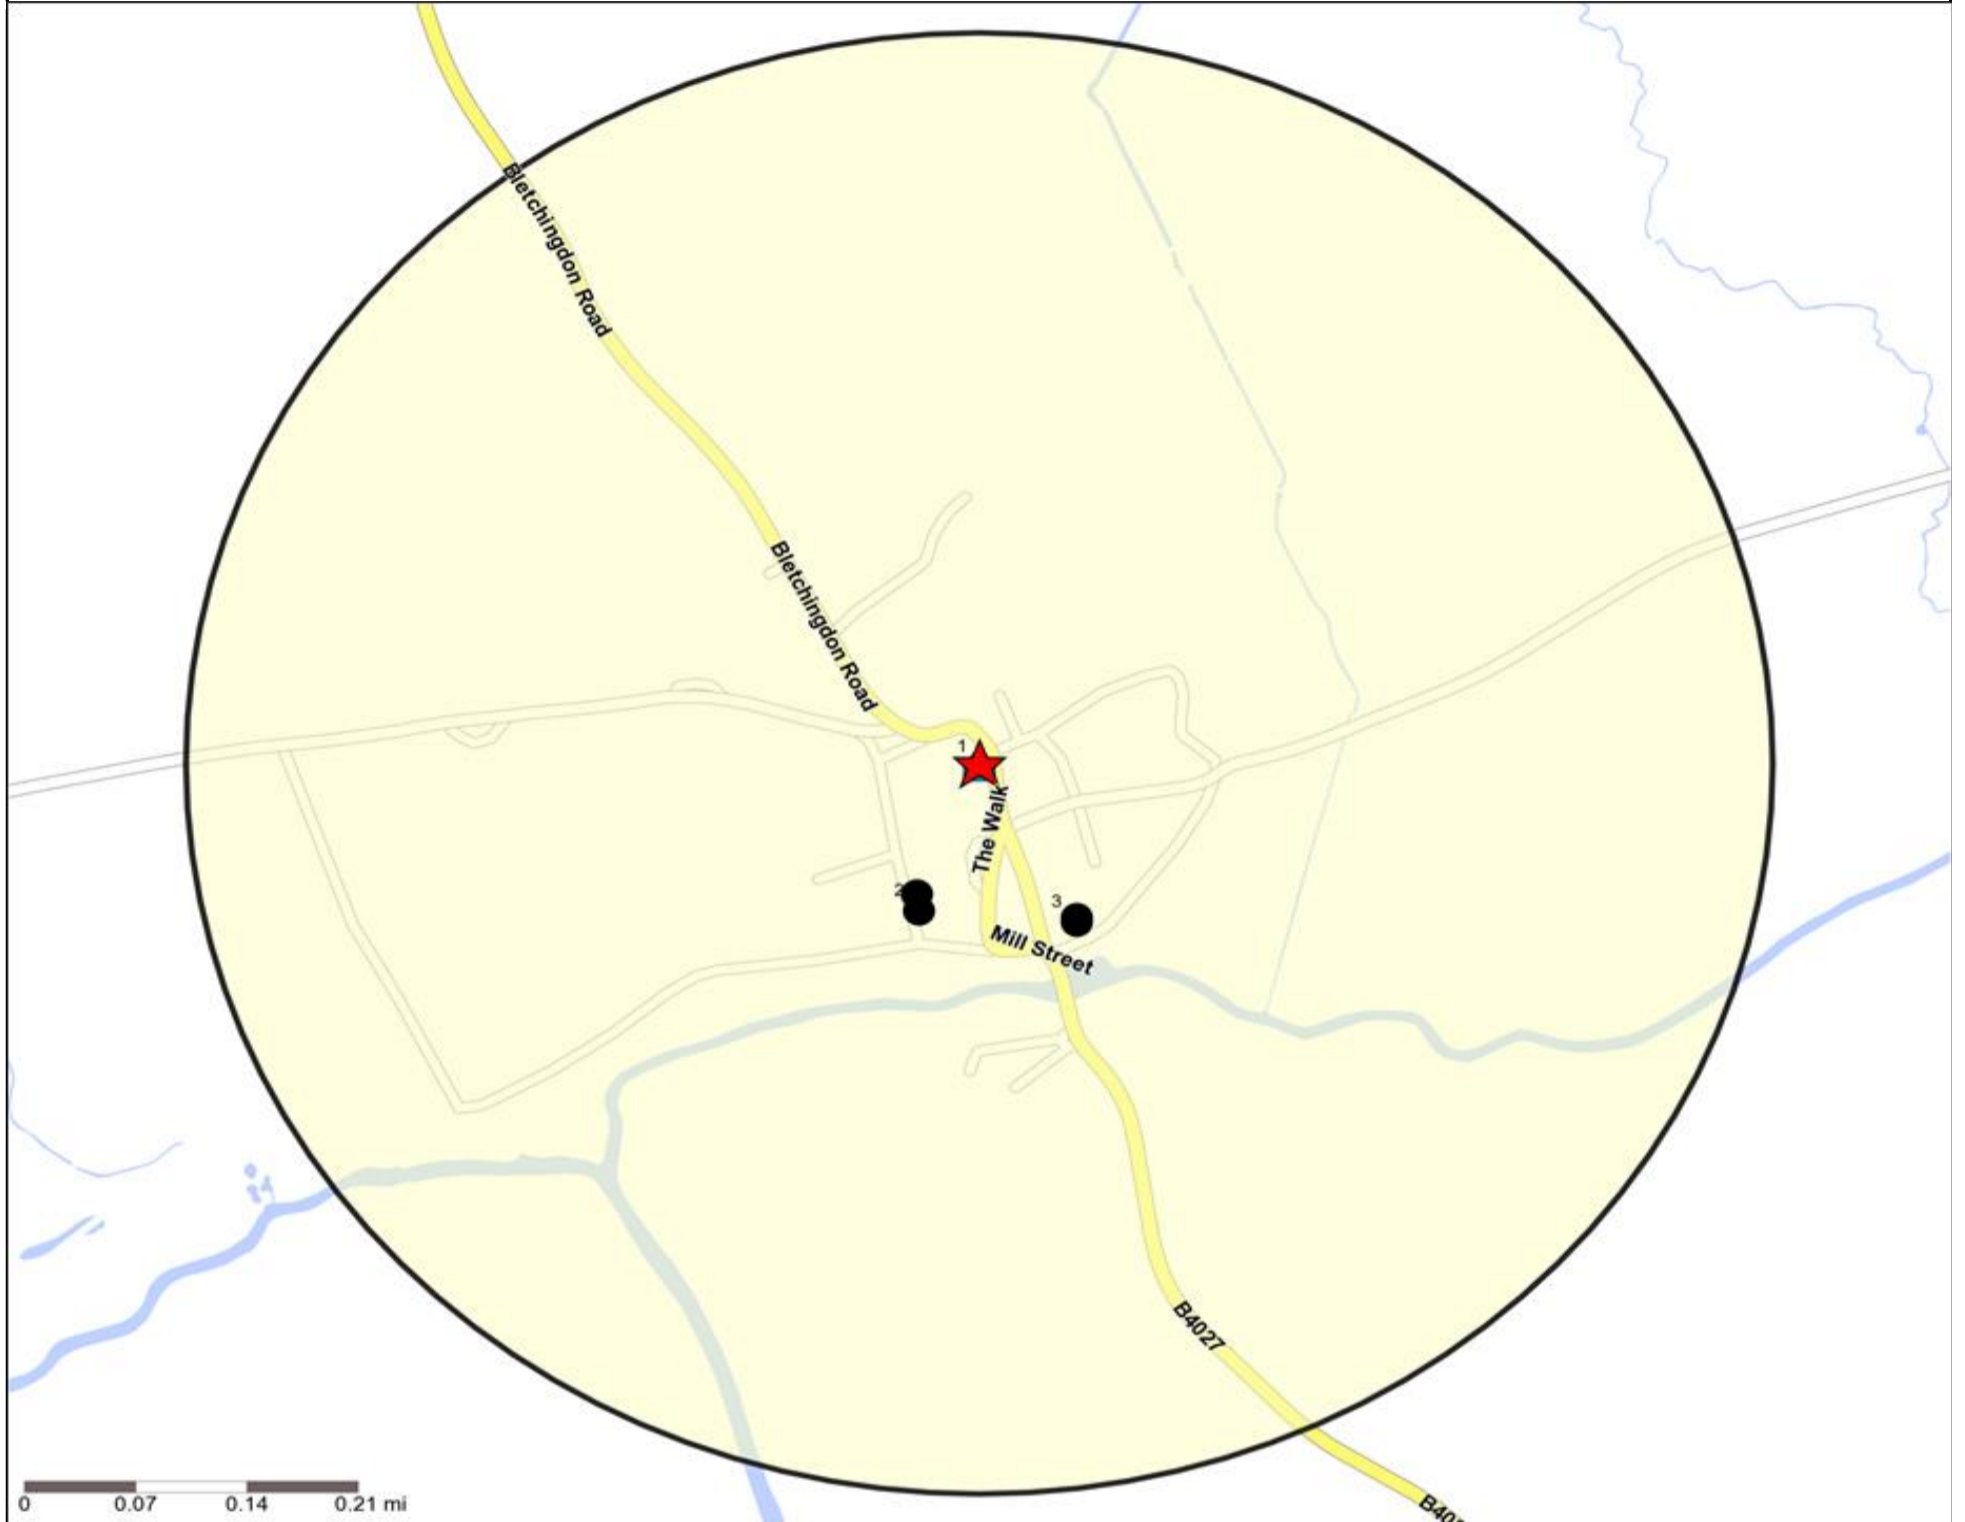

### Occasions Map and Data: RED LION, ISLIP (203214)

Copyright Experian Ltd, HERE 2015. Ordnance Survey © Crown copyright 2015

- ★ Location
- 0.5, 1.5, 3 & 5 Mile Distance
- Rivers, Canals and Lakes
- Occasions Types
- 01 Mine's a Pint
- 02 Early Doors
- 03 Everyday is Friday
- 04 Weekend Millionaires
- 05 Out On The Town
- 06 Business and Pleasure
- 07 Sporting Pints
- 08 Student Social
- 09 Leisurely Lunch
- 10 Wining and Dining
- 11 Household Outing
- 12 Midweek Meal Deal
- 13 Date Night
- 14 Birthday Treat
- 15 Pre Show Meal

### Competition Map and Data: RED LION, ISLIP (203214)

Numbers on competition points relate to the distance ranking in the competition table on page 7. Copyright Experian Ltd, HERE 2015. Ordnance Survey © Crown copyright 2015

- Location
- Branded Food
- Dry Led
- Cafe / Wine Bar
- Other
- Circuit Bar
- Rural Character
- Community Local
- 0.5, 1.5, 3 & 5 Mile Distance
- Rivers, Canals and Lakes