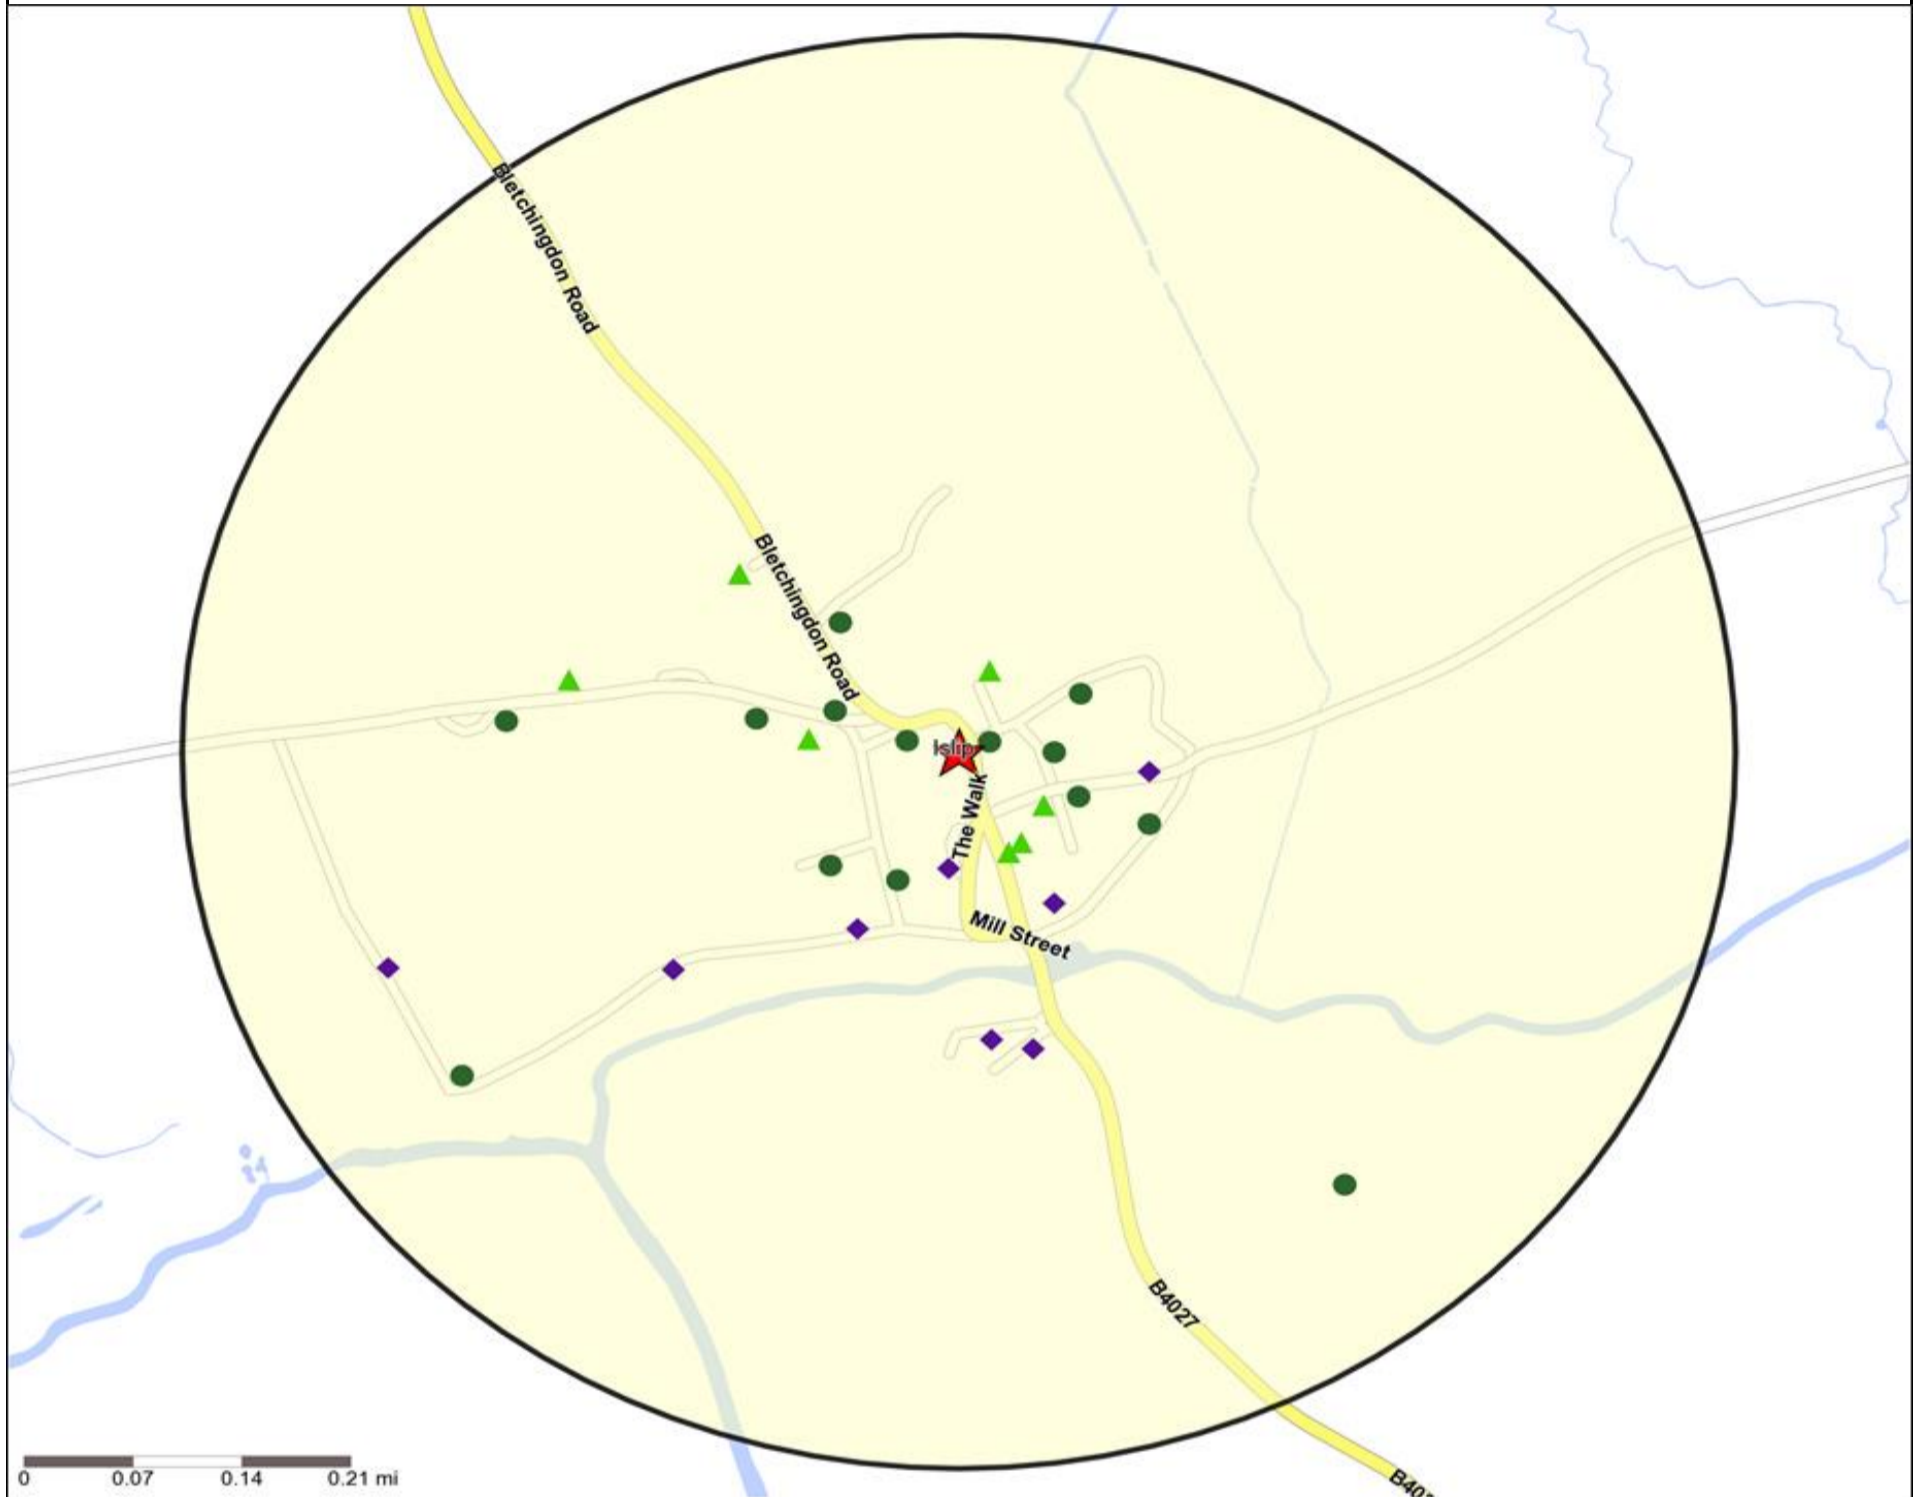

Mosaic UK Map and Data: RED LION, ISLIP (203214)

Copyright Experian Ltd, HERE 2015. Ordnance Survey © Crown copyright 2015

- ★ Location
- 0.5, 1.5, 3 & 5 Mile Distance
- ~ Rivers, Canals and Lakes
- **Mosaic UK Groups**
- A City Prosperity
- B Prestige Positions
- C Country Living
- ▲ D Rural Reality
- E Senior Security
- ▲ F Suburban Stability
- G Domestic Success
- H Aspiring Homemakers
- ▼ I Family Basics
- ✕ J Transient Renters
- K Municipal Challenge
- L Vintage Value
- ★ M Modest Traditions
- ★ N Urban Cohesion
- ✚ O Rental Hubs

Mosaic UK Data Table (Residential)	Count:	Index:
	0 - 0.5 Miles	0 - 0.5 Miles
A City Prosperity (18+)	0	0
B Prestige Positions (18+)	128	337
C Country Living (18+)	266	735
D Rural Reality (18+)	127	352
E Senior Security (18+)	0	0
F Suburban Stability (18+)	0	0
G Domestic Success (18+)	0	0
H Aspiring Homemakers (18+)	0	0
I Family Basics (18+)	0	0
J Transient Renters (18+)	0	0
K Municipal Challenge (18+)	0	0
L Vintage Value (18+)	0	0
M Modest Traditions (18+)	0	0
N Urban Cohesion (18+)	0	0
O Rental Hubs (18+)	0	0
Adults 18+ estimate 2015	521	100