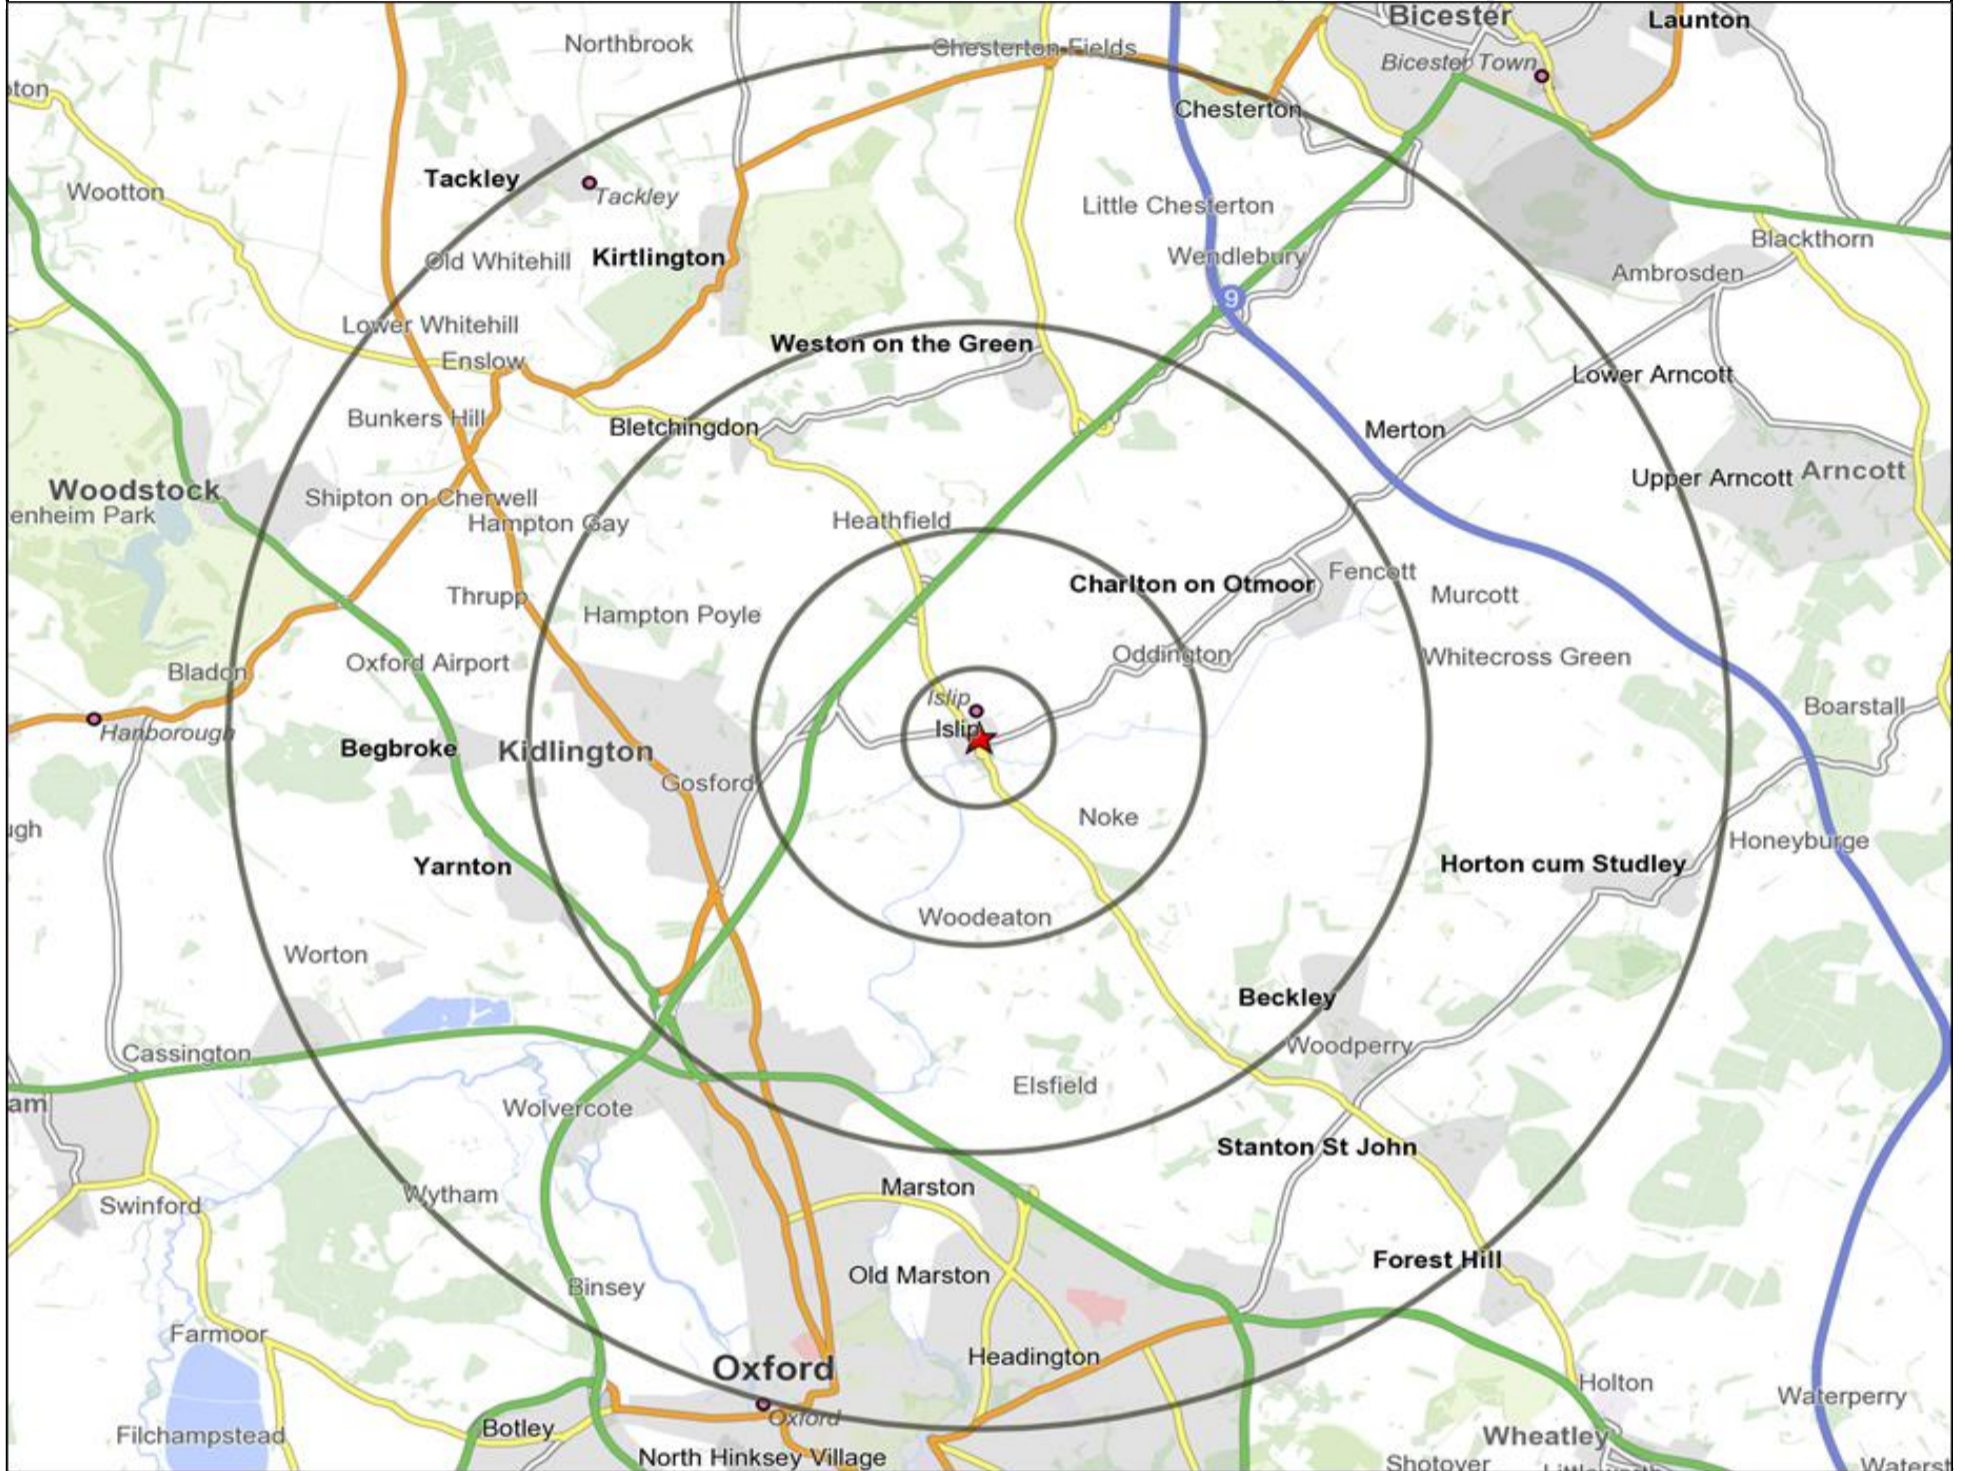

**Customer Profile Report for RED LION, ISLIP (Punch Outlet Number: 203214)  
HIGH STREET, KIDLINGTON, OX5 2RX (OX 5 2RX)**

Copyright Experian Ltd, HERE 2015. Ordnance Survey © Crown copyright 2015

★ Location      ○ 0.5, 1.5, 3 & 5 Mile Distance

**Age Data Table**

	Count:					Index:				
	0 - 0.5 Miles	0 - 1.5 Miles	0 - 3.0 Miles	0 - 5.0 Miles	15 Min Drivetime	0 - 0.5 Miles	0 - 1.5 Miles	0 - 3.0 Miles	0 - 5.0 Miles	15 Min Drivetime
0-15	123	171	4,112	17,134	30,011	101	96	92	88	101
16-17	5	9	539	2,249	3,517	33	41	97	93	96
18-24	24	41	1,569	18,400	14,696	41	48	73	196	103
25-34	34	64	3,038	15,203	23,233	38	49	93	107	108
35-44	100	133	2,790	11,855	20,908	121	111	92	90	105
45-54	129	180	3,648	12,393	21,634	140	134	108	84	97
55-64	127	185	2,868	10,133	16,660	173	173	106	86	93
65+	107	164	5,261	16,332	26,900	92	96	123	87	95
<b>Population estimate 2015</b>	<b>649</b>	<b>947</b>	<b>23,825</b>	<b>103,699</b>	<b>157,559</b>	<b>100</b>	<b>100</b>	<b>100</b>	<b>100</b>	<b>100</b>

### Occasions Map and Data: RED LION, ISLIP (203214)

Copyright Experian Ltd, HERE 2015. Ordnance Survey © Crown copyright 2015

- ★ Location
- 0.5, 1.5, 3 & 5 Mile Distance
- Rivers, Canals and Lakes
- Occasions Types
- 01 Mine's a Pint
- 02 Early Doors
- 03 Everyday is Friday
- 04 Weekend Millionaires
- 05 Out On The Town
- 06 Business and Pleasure
- 07 Sporting Pints
- 08 Student Social
- 09 Leisurely Lunch
- 10 Wining and Dining
- 11 Household Outing
- 12 Midweek Meal Deal
- 13 Date Night
- 14 Birthday Treat
- 15 Pre Show Meal