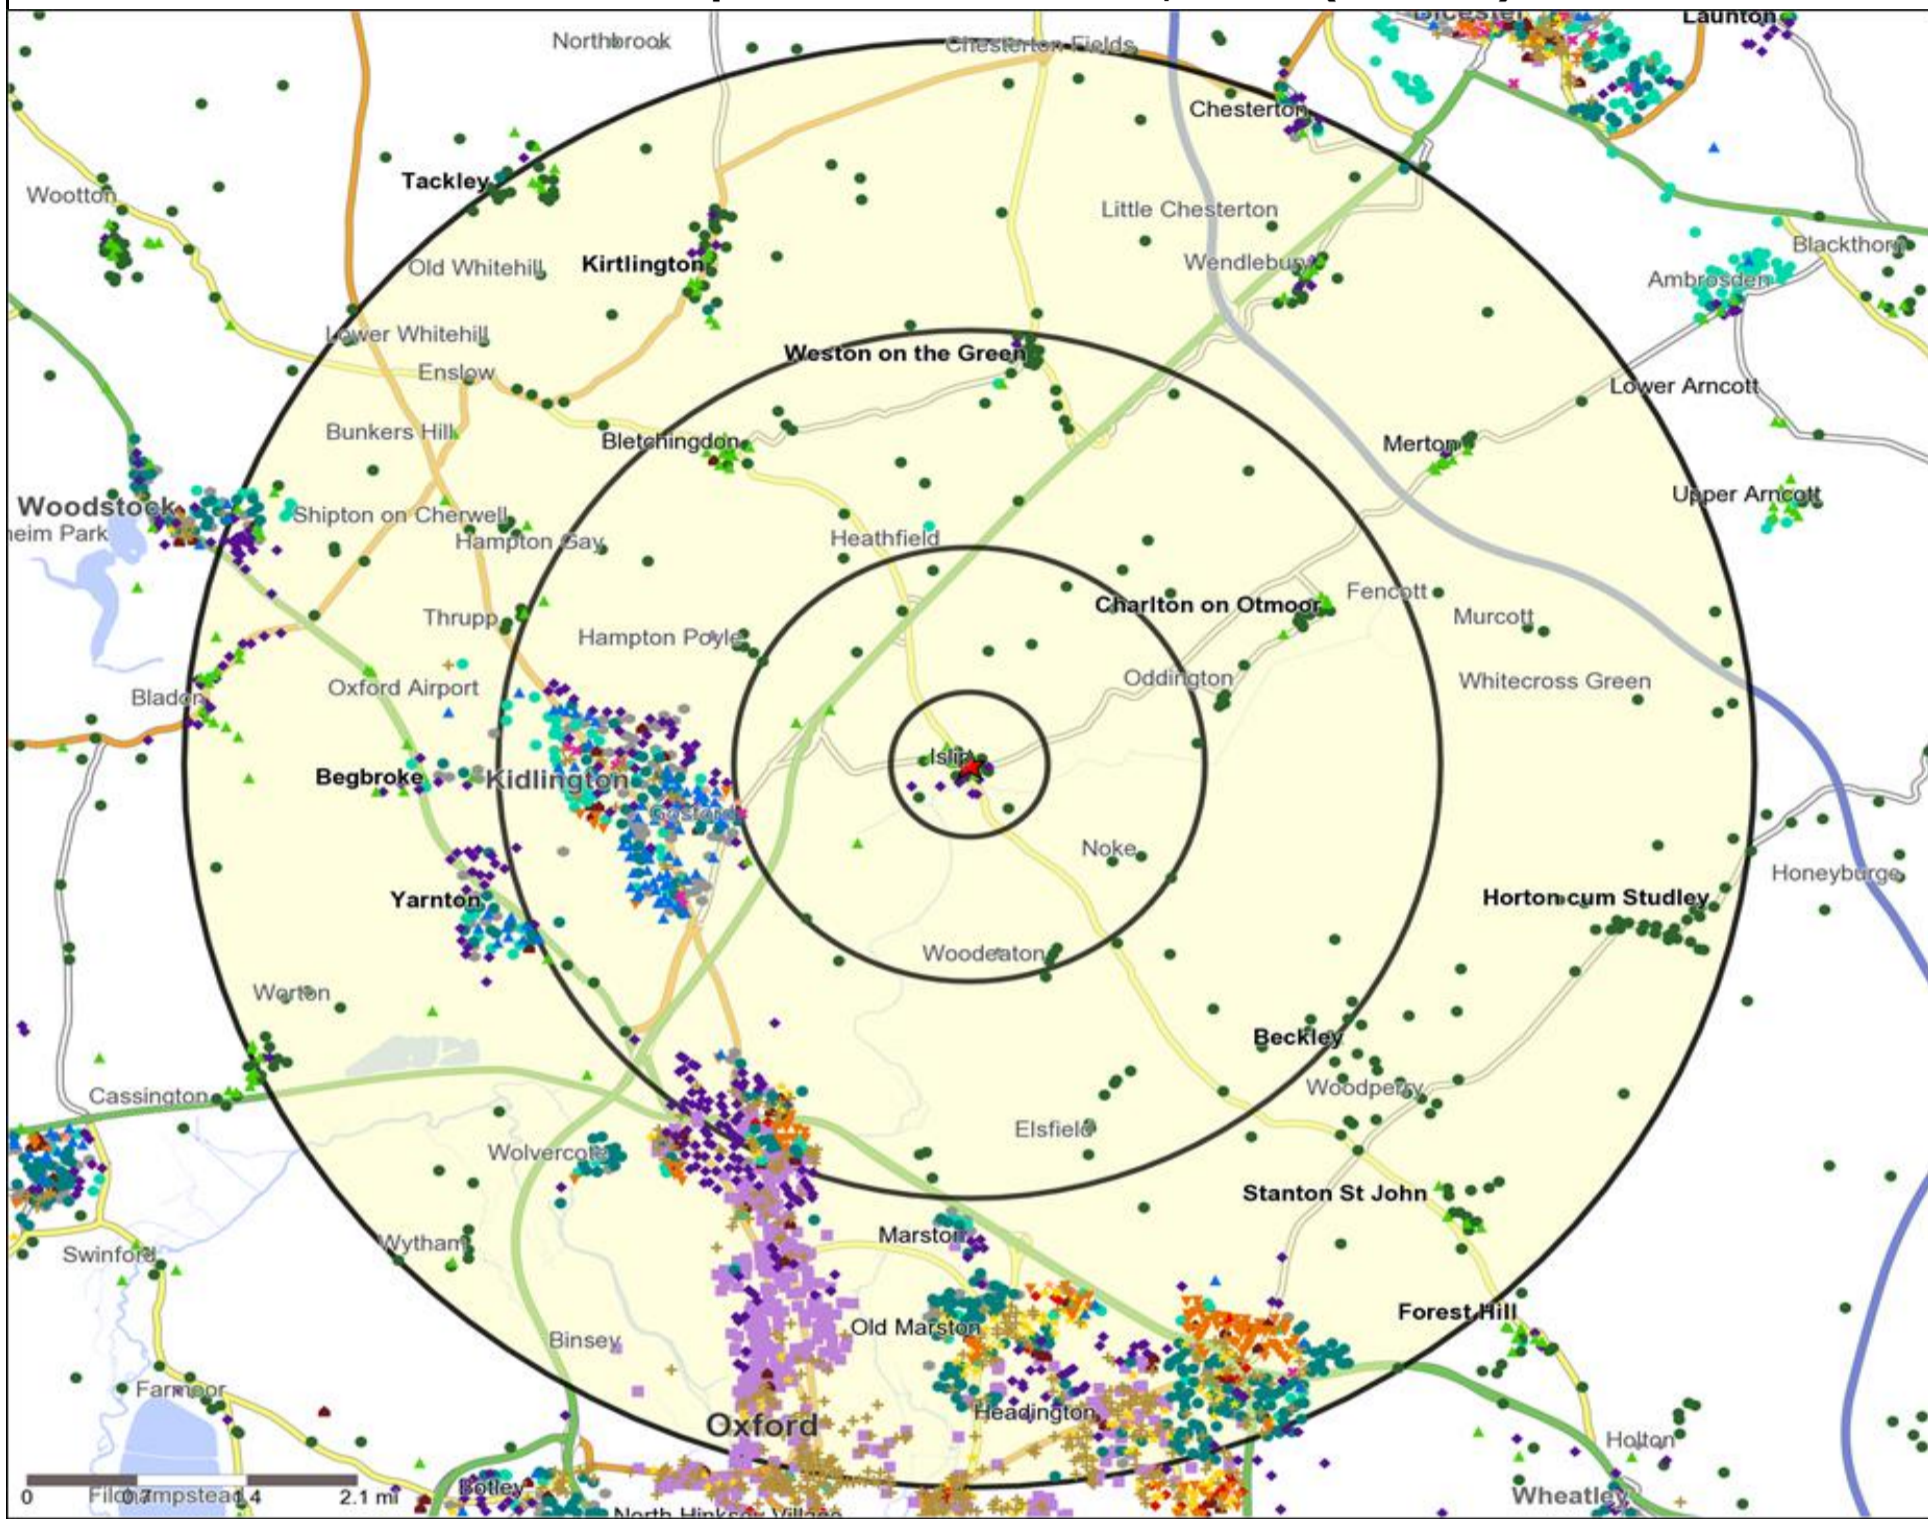

Mosaic UK Map and Data: RED LION, ISLIP (203214)

Copyright Experian Ltd, HERE 2015. Ordnance Survey © Crown copyright 2015