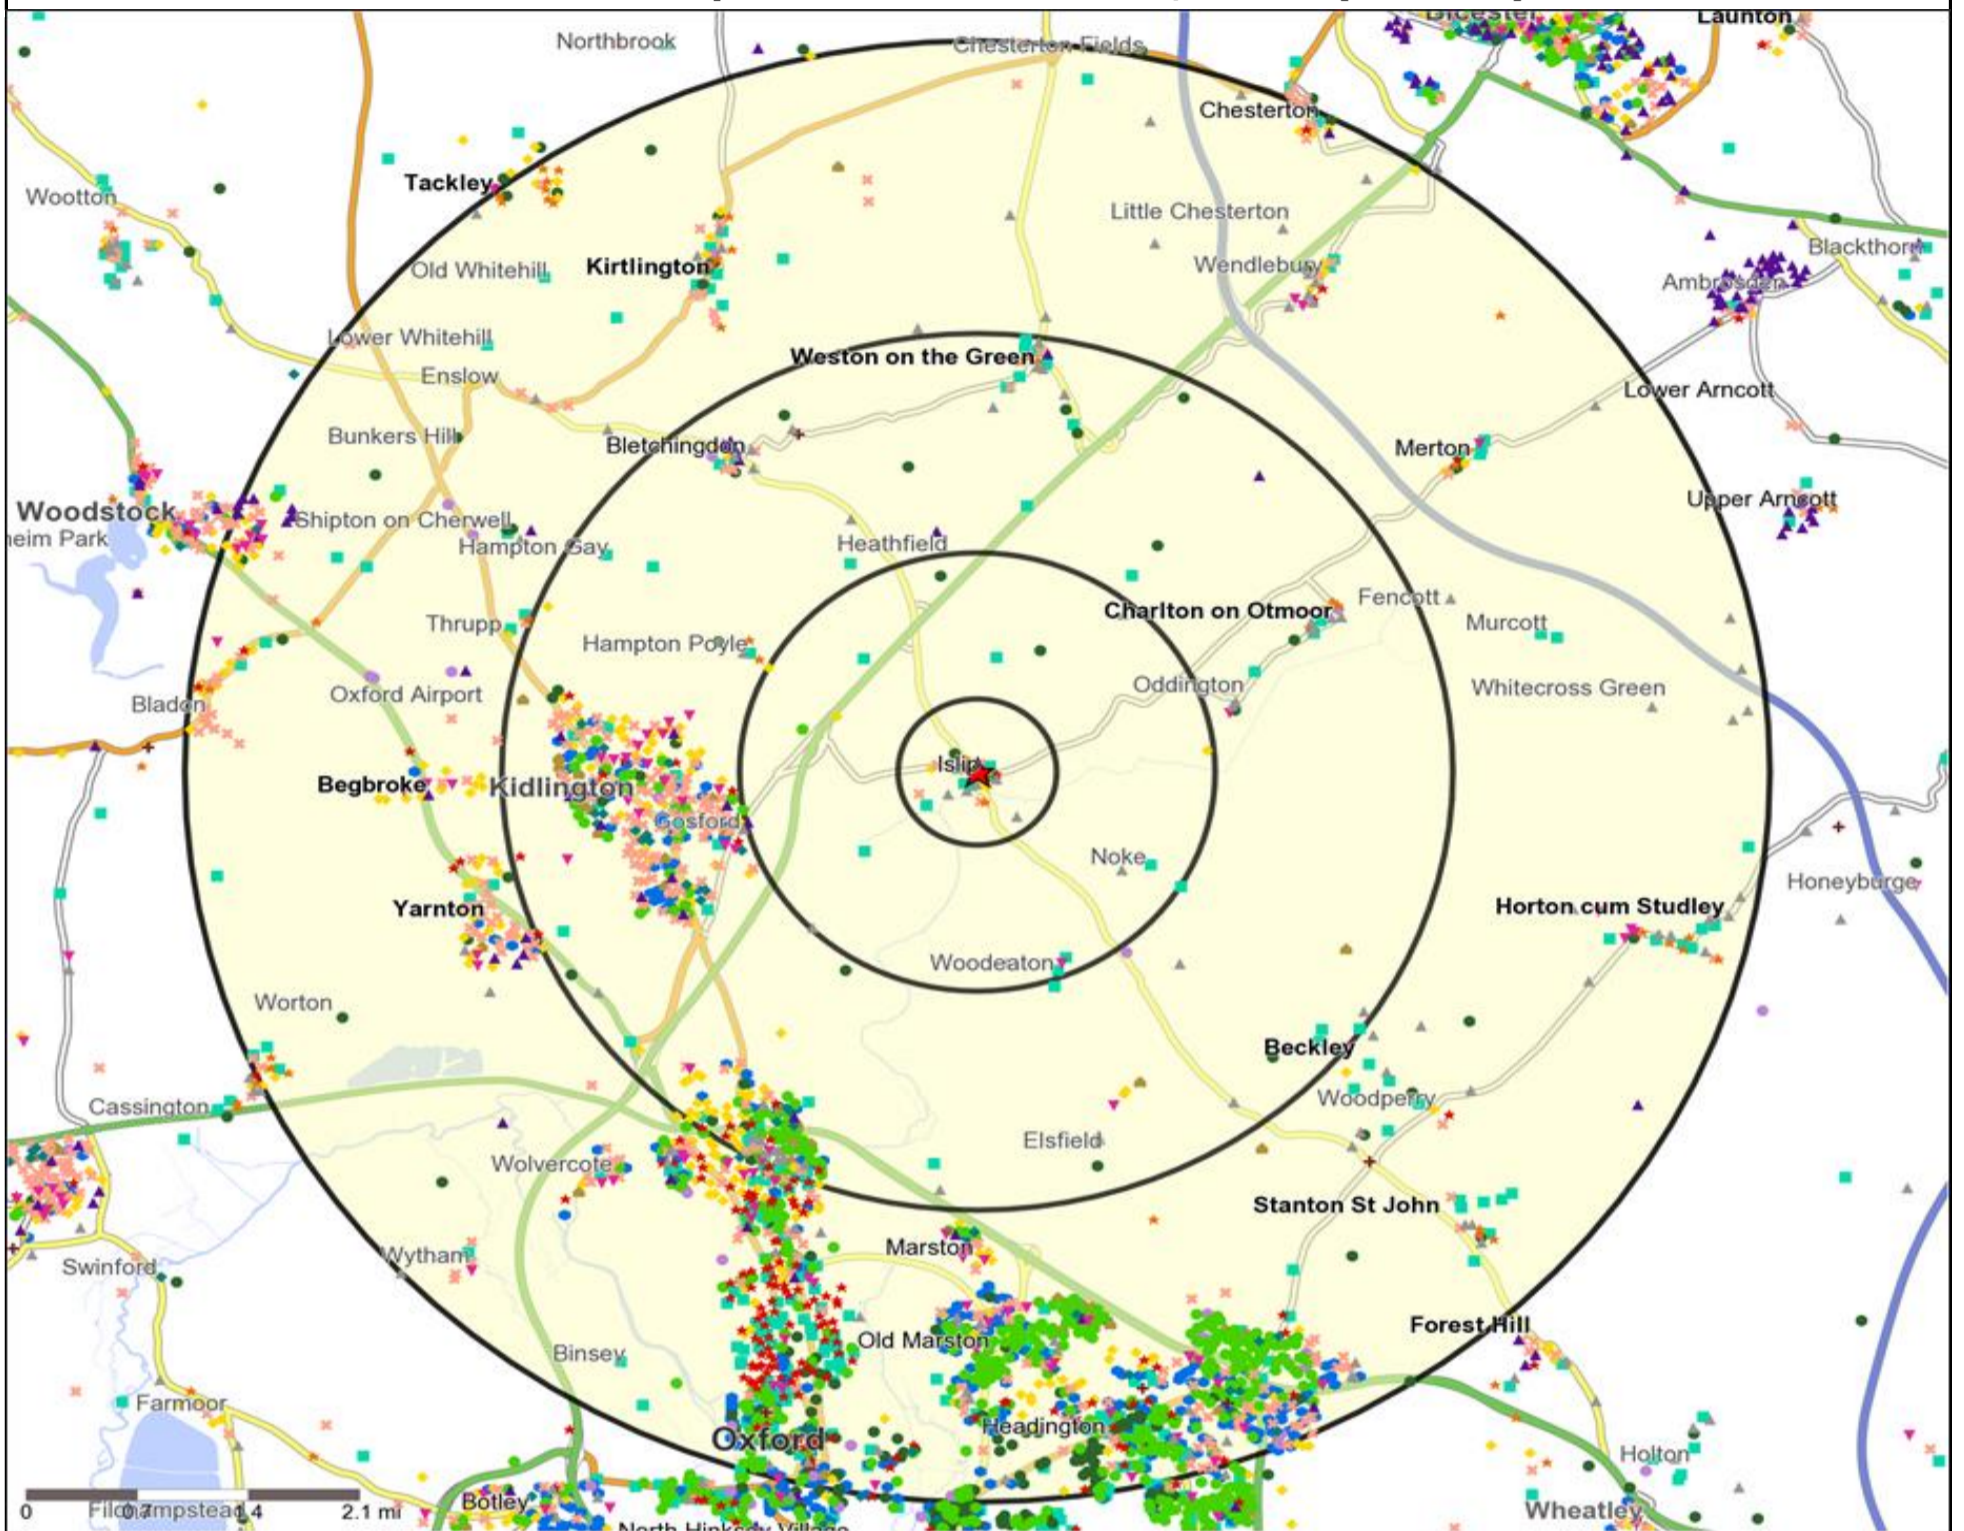

**Mosaic UK Map and Data: RED LION, ISLIP (203214)**

Copyright Experian Ltd, HERE 2015. Ordnance Survey © Crown copyright 2015

- ★ Location
- 0.5, 1.5, 3 & 5 Mile Distance
- ~ Rivers, Canals and Lakes
- Mosaic UK Groups**
- A City Prosperity
- ◆ B Prestige Positions
- C Country Living
- ▲ D Rural Reality
- E Senior Security
- ▲ F Suburban Stability
- G Domestic Success
- H Aspiring Homemakers
- ▼ I Family Basics
- ✕ J Transient Renters
- ◆ K Municipal Challenge
- L Vintage Value
- ★ M Modest Traditions
- ★ N Urban Cohesion
- ✚ O Rental Hubs

Mosaic UK Data Table (Residential)	Count:	Index:
	0 - 0.5 Miles	0 - 0.5 Miles
A City Prosperity (18+)	0	0
B Prestige Positions (18+)	128	337
C Country Living (18+)	266	735
D Rural Reality (18+)	127	352
E Senior Security (18+)	0	0
F Suburban Stability (18+)	0	0
G Domestic Success (18+)	0	0
H Aspiring Homemakers (18+)	0	0
I Family Basics (18+)	0	0
J Transient Renters (18+)	0	0
K Municipal Challenge (18+)	0	0
L Vintage Value (18+)	0	0
M Modest Traditions (18+)	0	0
N Urban Cohesion (18+)	0	0
O Rental Hubs (18+)	0	0
<b>Adults 18+ estimate 2015</b>	<b>521</b>	<b>100</b>

### Occasions Map and Data: RED LION, ISLIP (203214)

Copyright Experian Ltd, HERE 2015. Ordnance Survey © Crown copyright 2015

- ★ Location
- 0.5, 1.5, 3 & 5 Mile Distance
- Rivers, Canals and Lakes
- Occasions Types
- 01 Mine's a Pint
- 02 Early Doors
- 03 Everyday is Friday
- 04 Weekend Millionaires
- 05 Out On The Town
- 06 Business and Pleasure
- 07 Sporting Pints
- 08 Student Social
- 09 Leisurely Lunch
- 10 Wining and Dining
- 11 Household Outing
- 12 Midweek Meal Deal
- 13 Date Night
- 14 Birthday Treat
- 15 Pre Show Meal