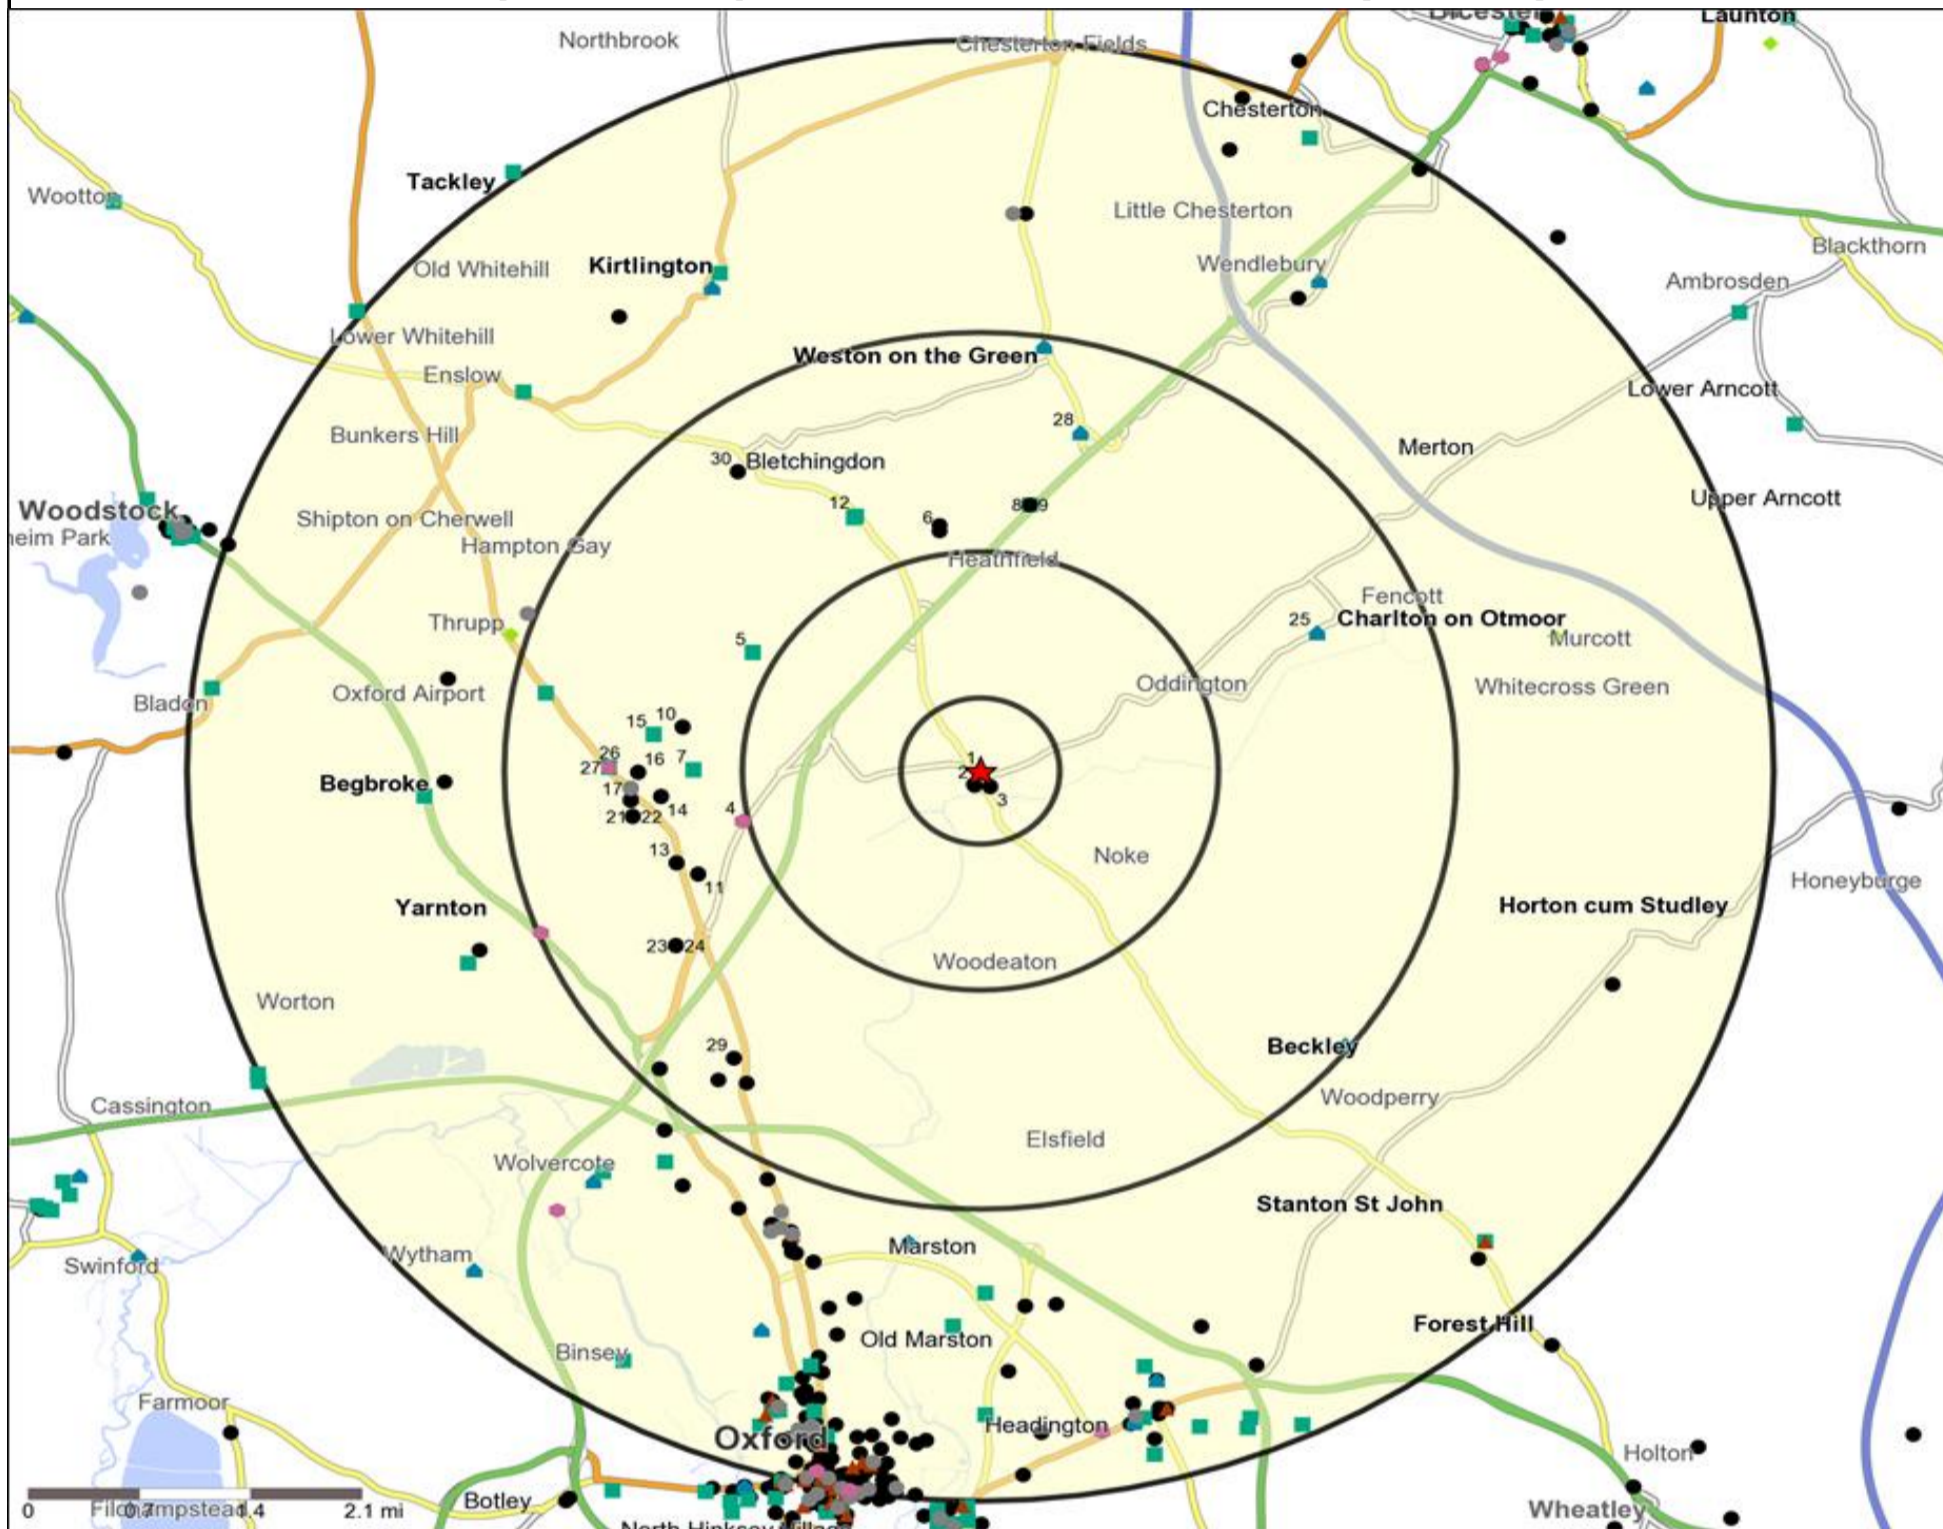

### Occasions Map and Data: RED LION, ISLIP (203214)

Copyright Experian Ltd, HERE 2015. Ordnance Survey © Crown copyright 2015

- ★ Location
- 0.5, 1.5, 3 & 5 Mile Distance
- Rivers, Canals and Lakes
- Occasions Types
- 01 Mine's a Pint
- 02 Early Doors
- 03 Everyday is Friday
- 04 Weekend Millionaires
- 05 Out On The Town
- 06 Business and Pleasure
- 07 Sporting Pints
- 08 Student Social
- 09 Leisurely Lunch
- 10 Wining and Dining
- 11 Household Outing
- 12 Midweek Meal Deal
- 13 Date Night
- 14 Birthday Treat
- 15 Pre Show Meal

### Competition Map and Data: RED LION, ISLIP (203214)

Numbers on competition points relate to the distance ranking in the competition table on page 7. Copyright Experian Ltd, HERE 2015. Ordnance Survey © Crown copyright 2015

- Location
- Branded Food
- Dry Led
- Cafe / Wine Bar
- Other
- Circuit Bar
- Rural Character
- Community Local
- 0.5, 1.5, 3 & 5 Mile Distance
- Rivers, Canals and Lakes

-  Location
-  Branded Food
-  Dry Led
-  Café / Wine Bar
-  Other
-  0.5, 1.5, 3 & 5 Mile Distance
-  Circuit Bar
-  Rural Character
-  Rivers, Canals and Lakes
-  Community Local