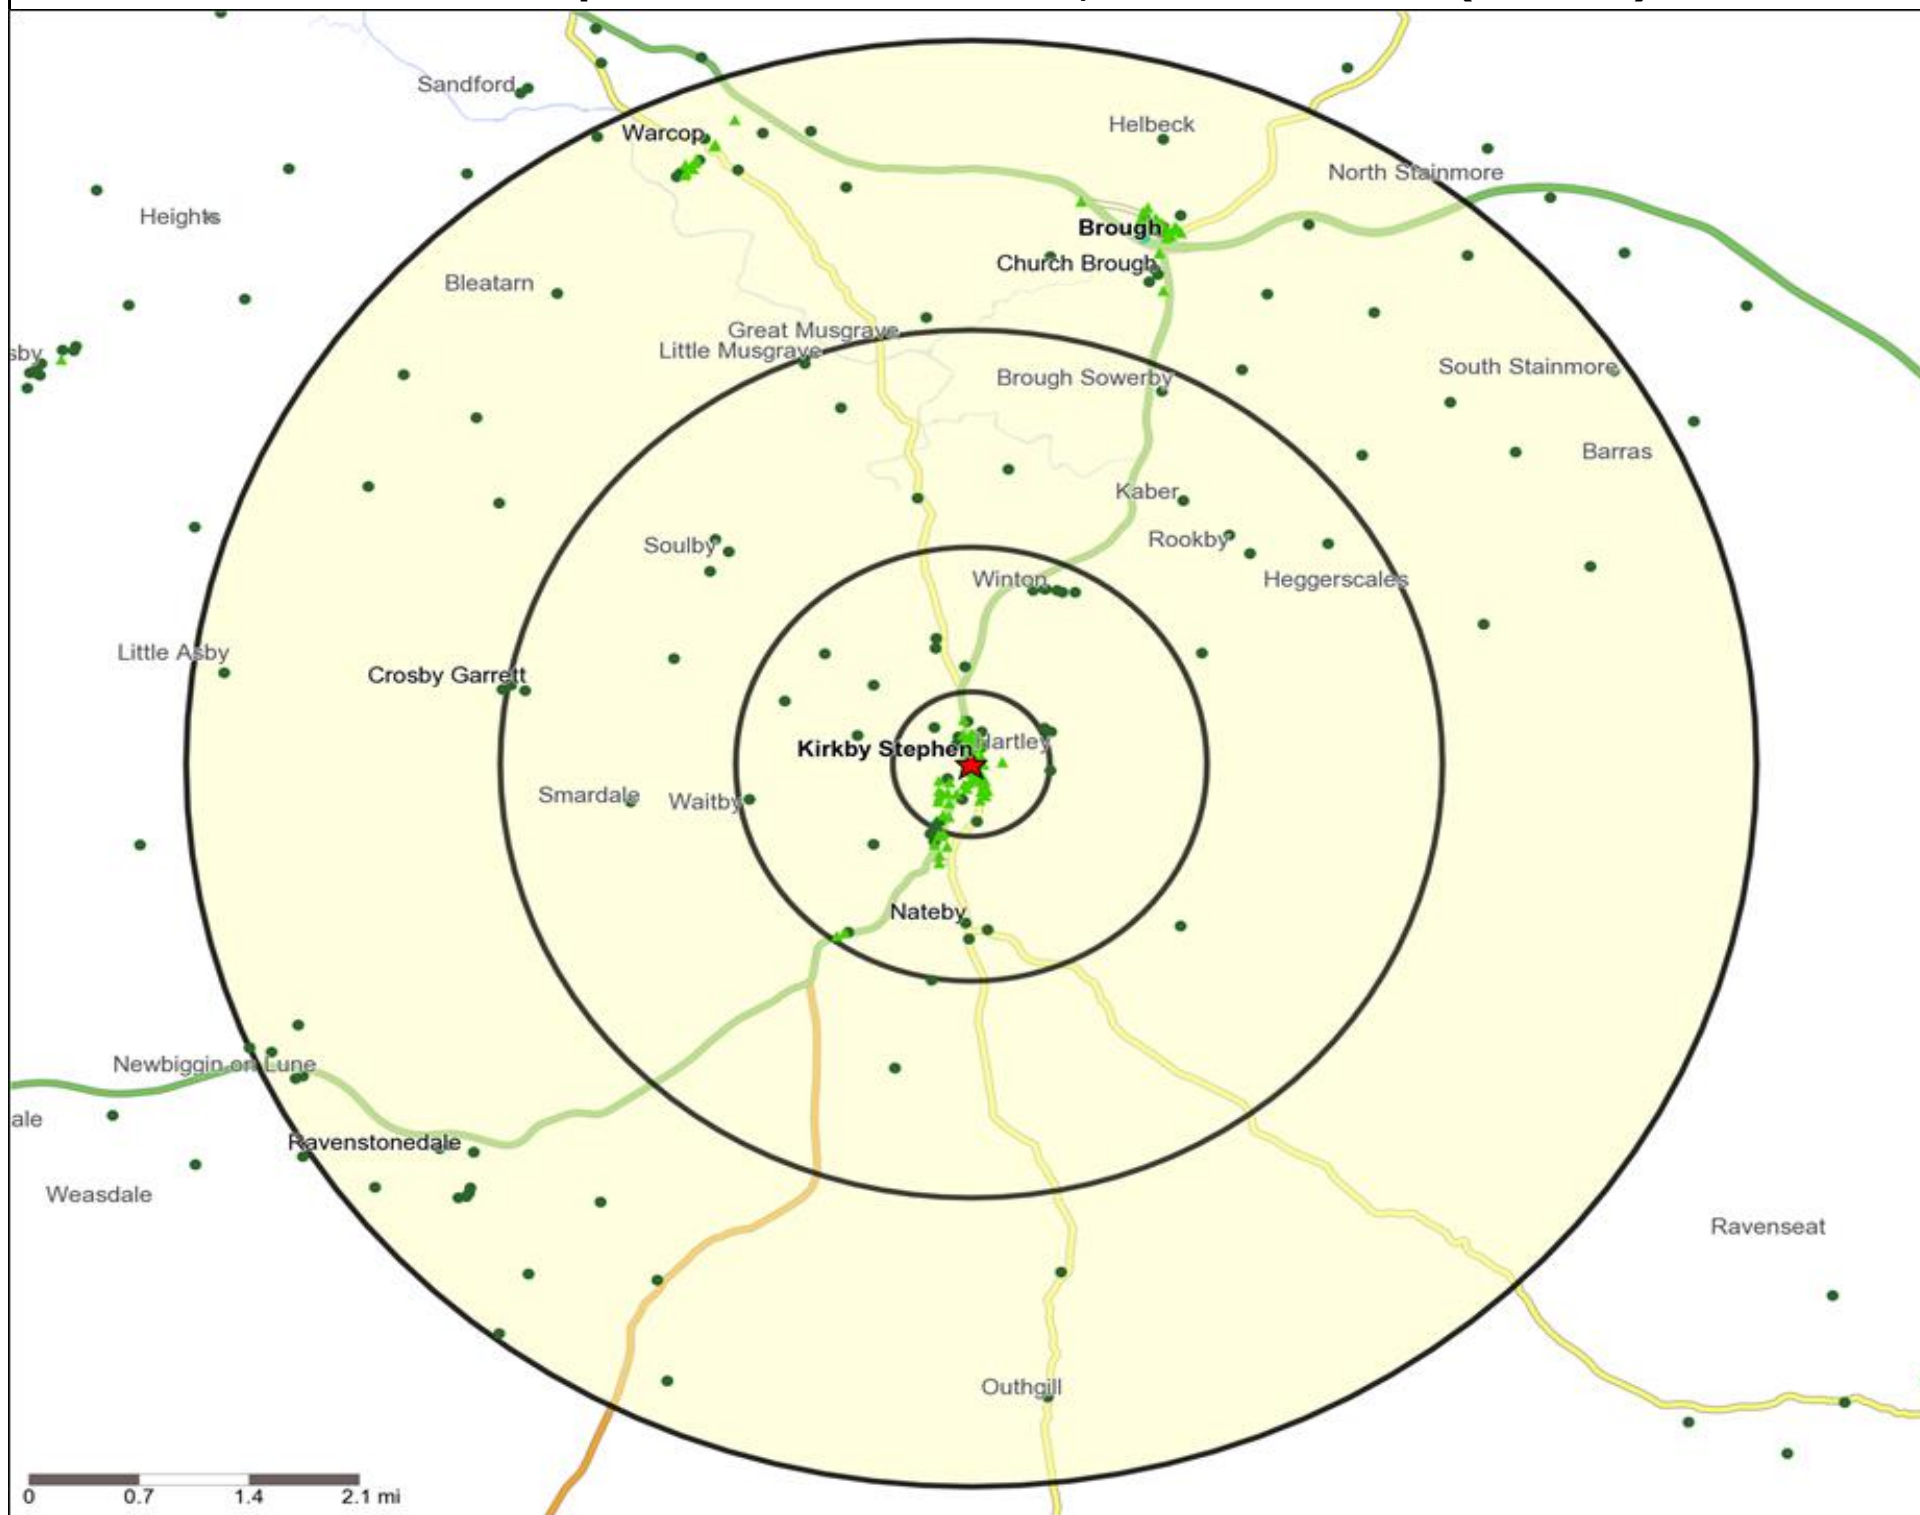

Mosaic UK Map and Data: BLACK BULL, KIRKY STEPHEN (127335)

Copyright Experian Ltd, HERE 2015. Ordnance Survey © Crown copyright 2015

- Location
- 0.5, 1.5, 3 & 5 Mile Distance
- Rivers, Canals and Lakes
- **Mosaic UK Groups**
- A City Prosperity
- D Rural Reality
- E Senior Security
- F Suburban Stability
- G Domestic Success
- H Aspiring Homemakers
- I Family Basics
- J Transient Renters
- K Municipal Challenge
- L Vintage Value
- M Modest Traditions
- N Urban Cohesion
- O Rental Hubs

Mosaic UK Data Table (Residential)

	Count:					Index:				
	0 - 0.5 Miles	0 - 1.5 Miles	0 - 3.0 Miles	0 - 5.0 Miles	15 Min Drivetime	0 - 0.5	0 - 1.5	0 - 3.0	0 - 5.0	15 Min Drivetime
A City Prosperity (18+)	0	0	0	0	0	0	0	0	0	0
B Prestige Positions (18+)	0	0	0	0	0	0	0	0	0	0
C Country Living (18+)	192	710	1,239	2,340	2,793	225	511	705	801	858
D Rural Reality (18+)	1,002	1,255	1,255	1,823	1,852	1,175	905	715	625	570
E Senior Security (18+)	0	0	0	0	0	0	0	0	0	0
F Suburban Stability (18+)	0	0	0	0	0	0	0	0	0	0
G Domestic Success (18+)	0	0	0	0	0	0	0	0	0	0
H Aspiring Homemakers (18+)	1	2	2	9	9	1	1	1	2	2
I Family Basics (18+)	0	0	0	0	0	0	0	0	0	0
J Transient Renters (18+)	0	0	0	0	0	0	0	0	0	0
K Municipal Challenge (18+)	0	0	0	0	0	0	0	0	0	0
L Vintage Value (18+)	35	35	35	35	35	45	28	22	13	12
M Modest Traditions (18+)	0	0	0	0	0	0	0	0	0	0
N Urban Cohesion (18+)	0	0	0	0	0	0	0	0	0	0
O Rental Hubs (18+)	0	0	0	0	0	0	0	0	0	0
Adults 18+ estimate 2015	1,230	2,002	2,531	4,207	4,689	100	100	100	100	100