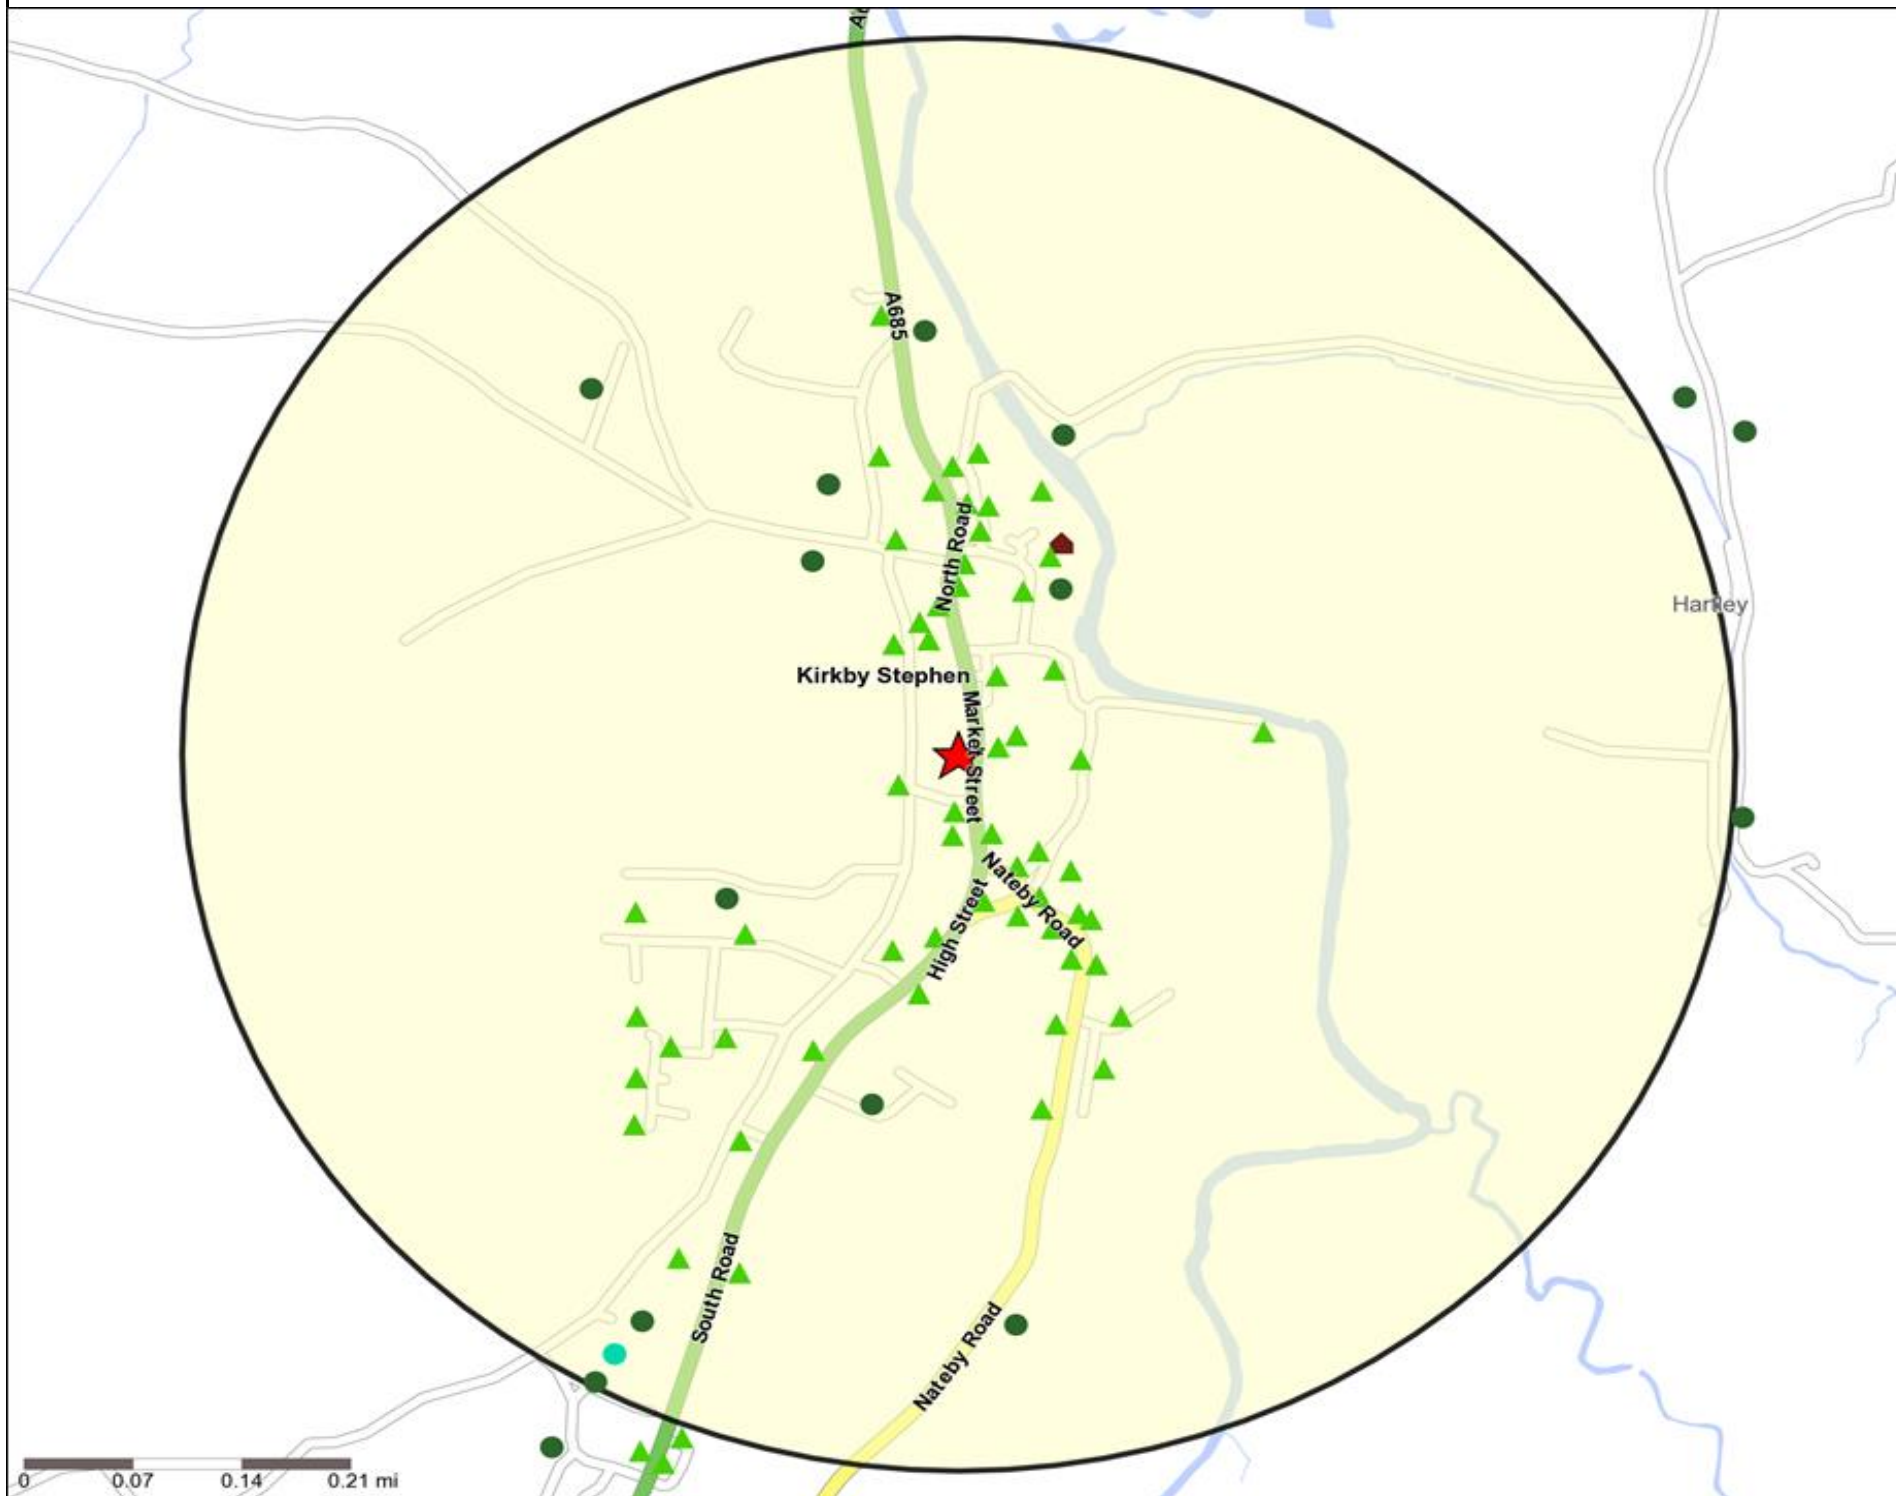

Mosaic UK Map and Data: BLACK BULL, KIRKY STEPHEN (127335)

Copyright Experian Ltd, HERE 2015. Ordnance Survey © Crown copyright 2015

- Location
- 0.5, 1.5, 3 & 5 Mile Distance
- Rivers, Canals and Lakes
- **Mosaic UK Groups**
  A City Prosperity
- B Prestige Positions
- C Country Living
- D Rural Reality
- E Senior Security
- F Suburban Stability
- G Domestic Success
- H Aspiring Homemakers
- I Family Basics
- J Transient Renters
- K Municipal Challenge
- L Vintage Value
- M Modest Traditions
- N Urban Cohesion
- O Rental Hubs

Mosaic UK Data Table (Residential)

	Count:	Index:
	0 - 0.5 Miles	0 - 0.5 Miles
A City Prosperity (18+)	0	0
B Prestige Positions (18+)	0	0
C Country Living (18+)	192	225
D Rural Reality (18+)	1,002	1,175
E Senior Security (18+)	0	0
F Suburban Stability (18+)	0	0
G Domestic Success (18+)	0	0
H Aspiring Homemakers (18+)	1	1
I Family Basics (18+)	0	0
J Transient Renters (18+)	0	0
K Municipal Challenge (18+)	0	0
L Vintage Value (18+)	35	45
M Modest Traditions (18+)	0	0
N Urban Cohesion (18+)	0	0
O Rental Hubs (18+)	0	0
Adults 18+ estimate 2015	1,230	100