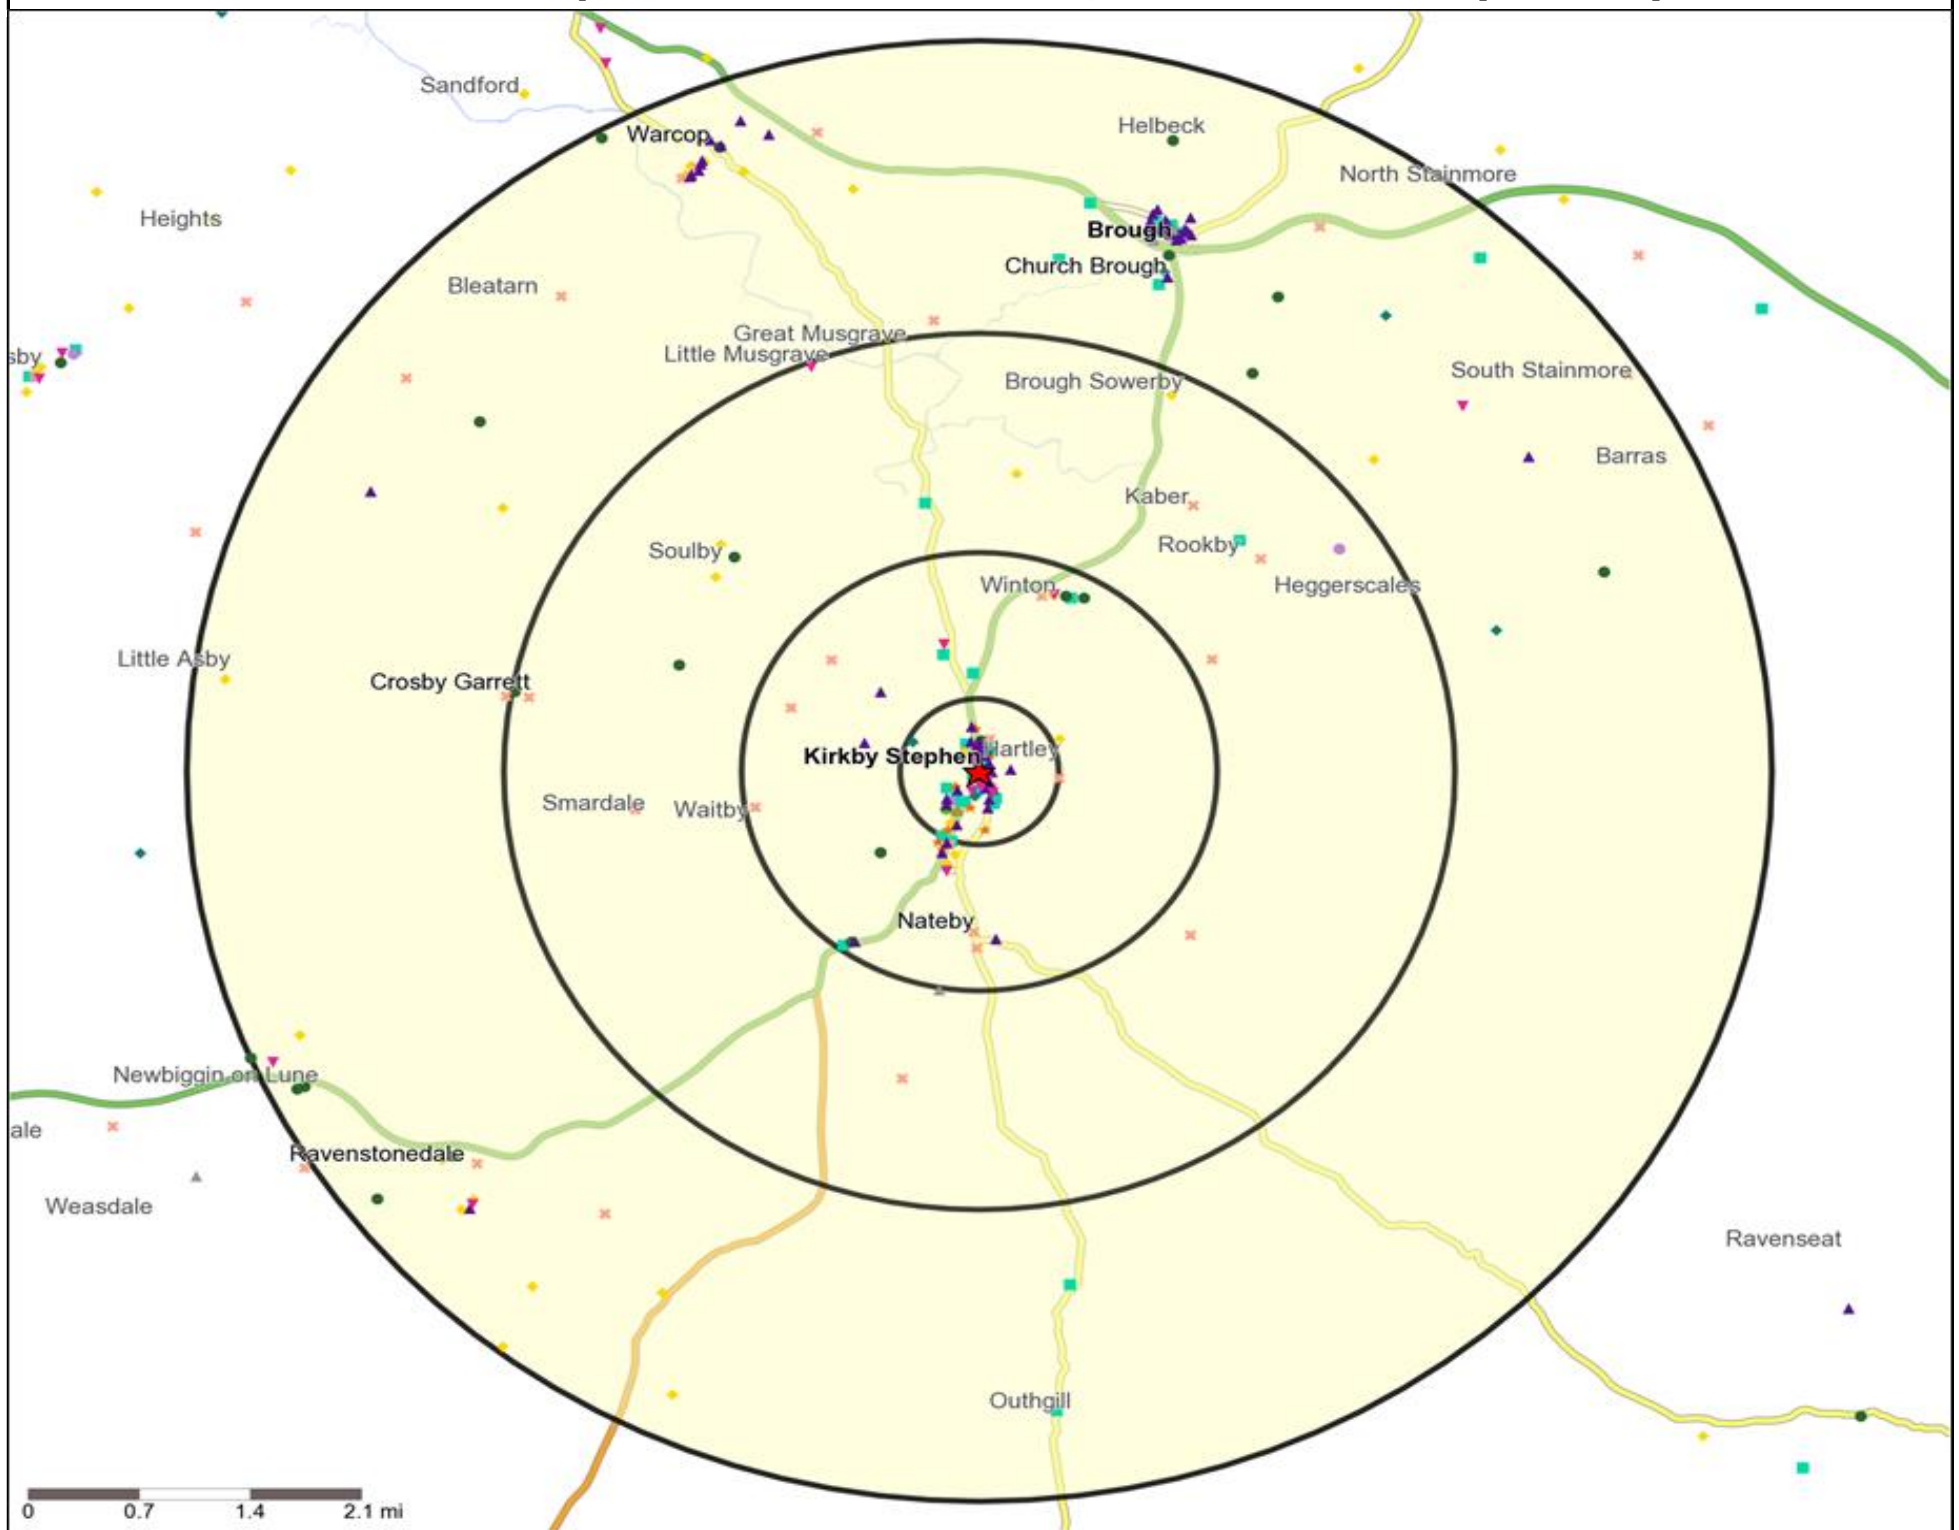

Occasions Map and Data: BLACK BULL, KIRKY STEPHEN (127335)

Copyright Experian Ltd, HERE 2015. Ordnance Survey © Crown copyright 2015

- ★ Location
- 0.5, 1.5, 3 & 5 Mile Distance
- ~ Rivers, Canals and Lakes
- **Occasions Types**
- 01 Mine's a Pint
- 02 Early Doors
- 03 Everyday is Friday
- ▲ 04 Weekend Millionaires
- 05 Out On The Town
- ▲ 06 Business and Pleasure
- 07 Sporting Pints
- 08 Student Social
- ▼ 09 Leisurely Lunch
- 10 Wining and Dining
- 11 Household Outing
- ★ 12 Midweek Meal Deal
- 13 Date Night
- ★ 14 Birthday Treat
- + 15 Pre Show Meal

Occasions Data Table

	Count:					Index:				
	0 - 0.5 Miles	0 - 1.5 Miles	0 - 3.0 Miles	0 - 5.0 Miles	15 Min Drivetime	0 - 0.5	0 - 1.5	0 - 3.0	0 - 5.0	15 Min Drivetime
01 Mine's a Pint	97	139	167	297	324	154	136	129	131	129
02 Early Doors	71	111	138	238	264	135	130	127	125	125
03 Everyday is Friday	59	80	87	131	139	132	110	94	81	77
04 Weekend Millionaires	88	129	151	331	355	136	123	113	142	137
05 Out On The Town	11	25	39	73	85	18	25	30	32	34
06 Business and Pleasure	15	30	45	77	89	47	57	68	66	69
07 Sporting Pints	33	44	48	73	77	48	39	34	29	28
08 Student Social	31	62	95	184	216	107	131	158	175	185
09 Leisurely Lunch	87	142	183	305	341	142	143	145	138	139
10 Wining and Dining	63	120	163	285	322	90	106	114	113	115
11 Household Outing	30	43	52	88	96	54	48	46	44	43
12 Midweek Meal Deal	42	70	79	104	110	135	139	124	93	88
13 Date Night	72	133	178	300	339	146	166	175	168	171
14 Birthday Treat	45	73	91	144	160	91	91	89	81	81
15 Pre Show Meal	6	18	29	78	90	35	65	83	127	132
Number of Occasions	750	1,219	1,545	2,708	3,007	100	100	100	100	100