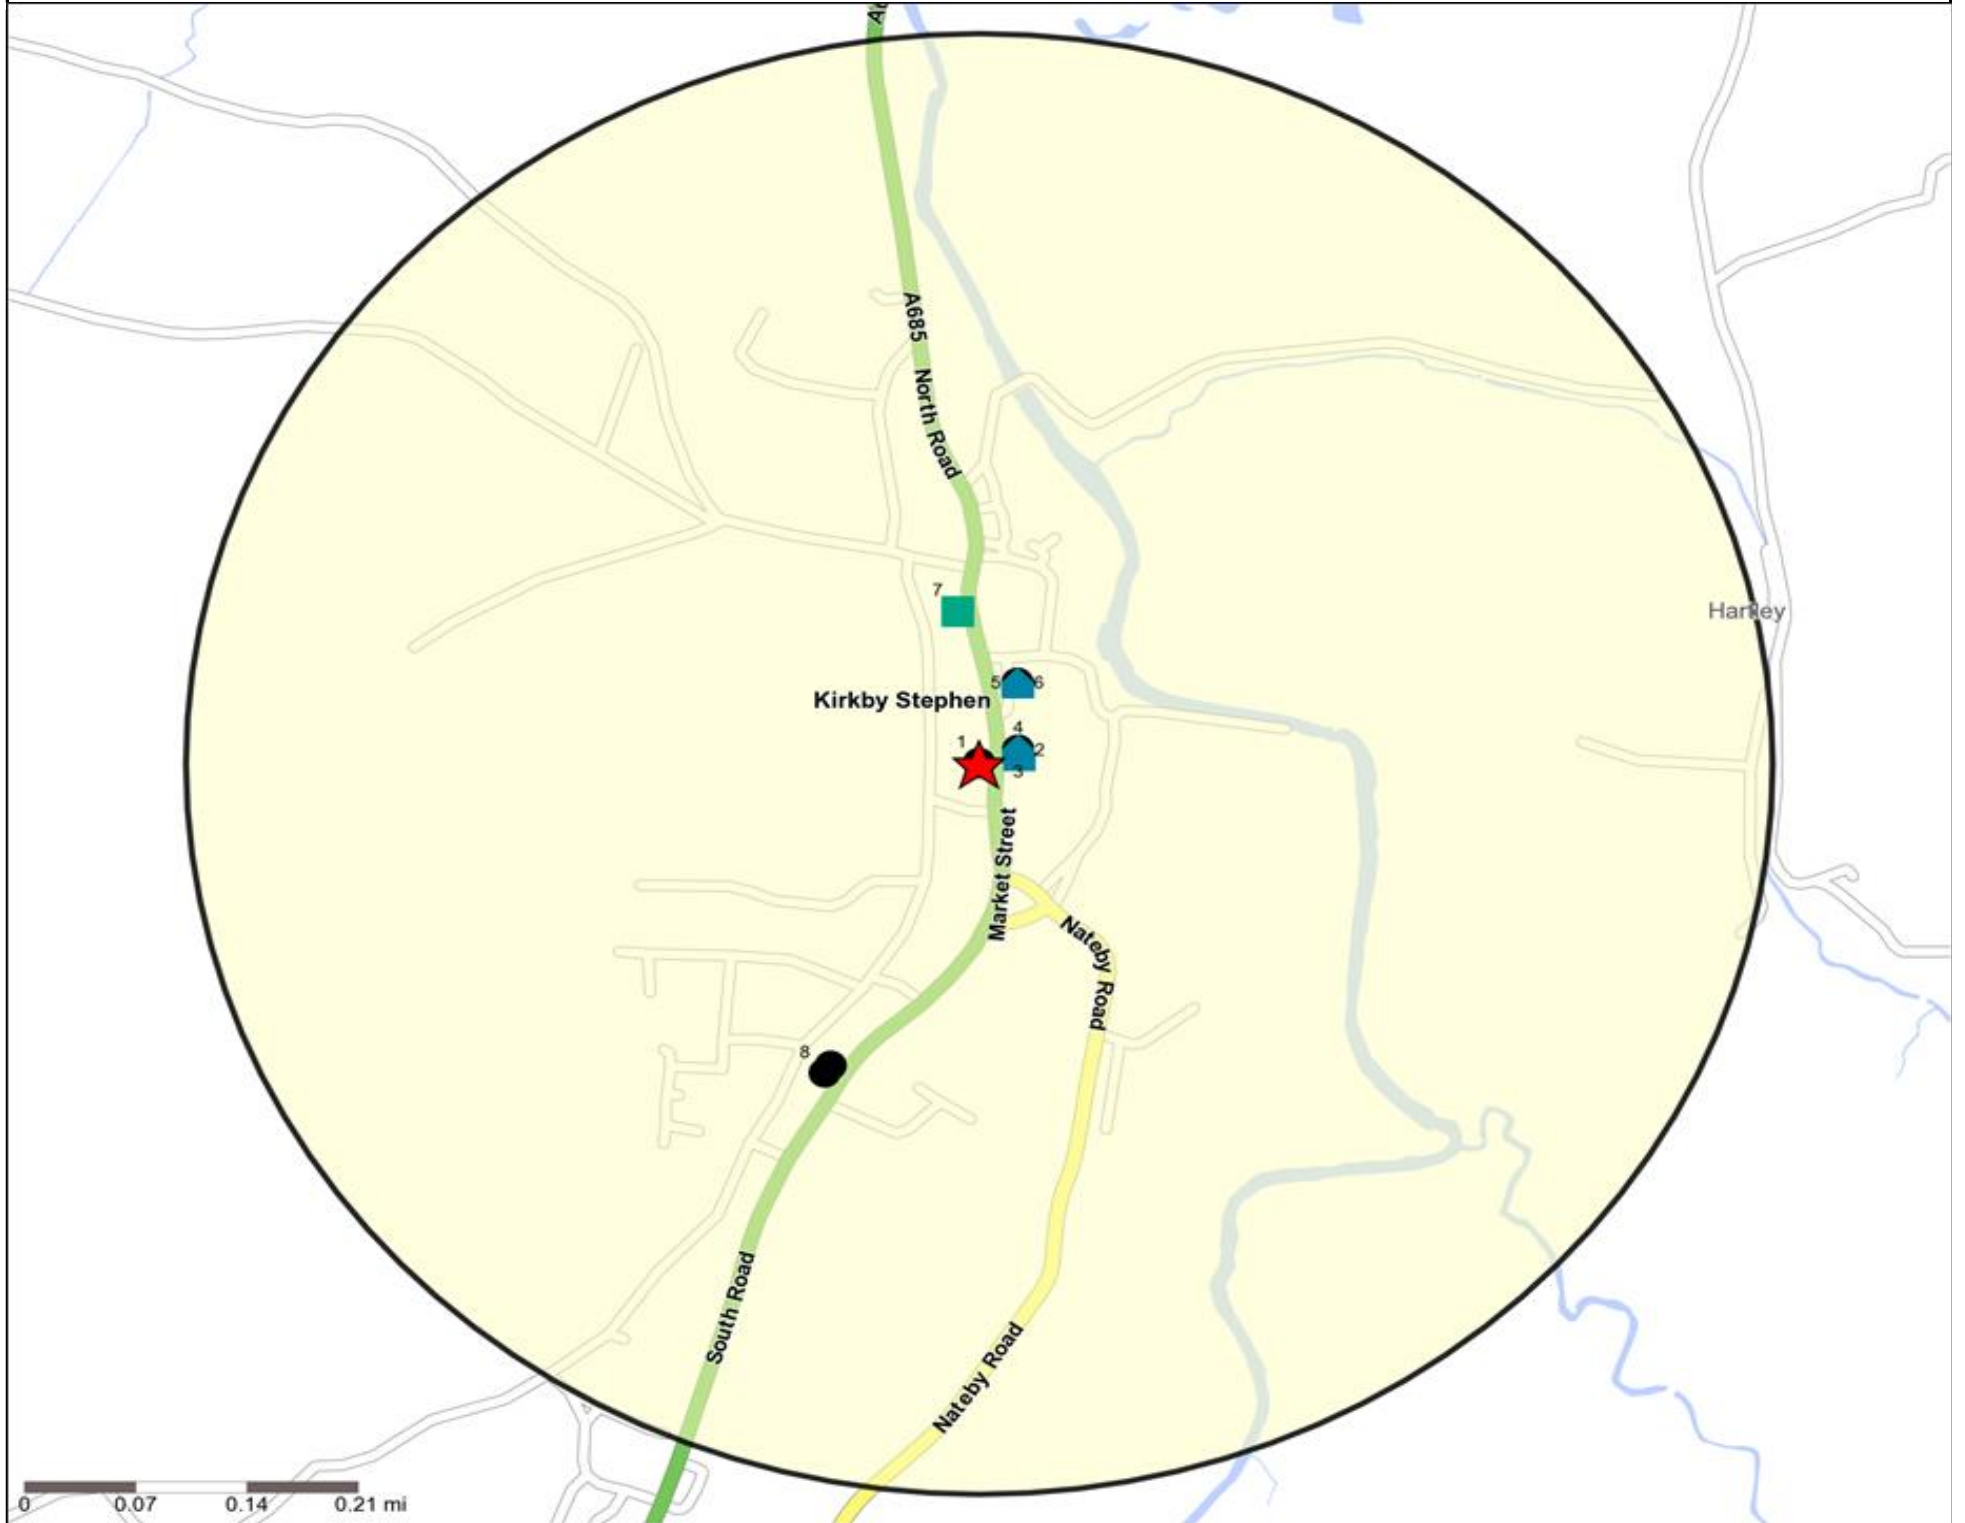

Competition Map and Data: BLACK BULL, KIRKY STEPHEN (127335)

Numbers on competition points relate to the distance ranking in the competition table on page 7. Copyright Experian Ltd, HERE 2015. Ordnance Survey © Crown copyright 2015

-  Location
-  Branded Food
-  Dry Led
-  Café / Wine Bar
-  Other
-  0.5, 1.5, 3 & 5 Mile Distance
-  Circuit Bar
-  Rural Character
-  Rivers, Canals and Lakes
-  Community Local

Competition Type Summary Table

Reporting Category	0 - 0.5 Miles
Café / Wine Bar	0
Circuit Bar	0
Community Local	1
Dry Led	2
Branded Food Pub	0
Rural	0
Other	5
Total	8

Local Competition: BLACK BULL, KIRKY STEPHEN (127335)

List of Pubs (sorted by distance from Punch outlet) - Top 30 by Distance