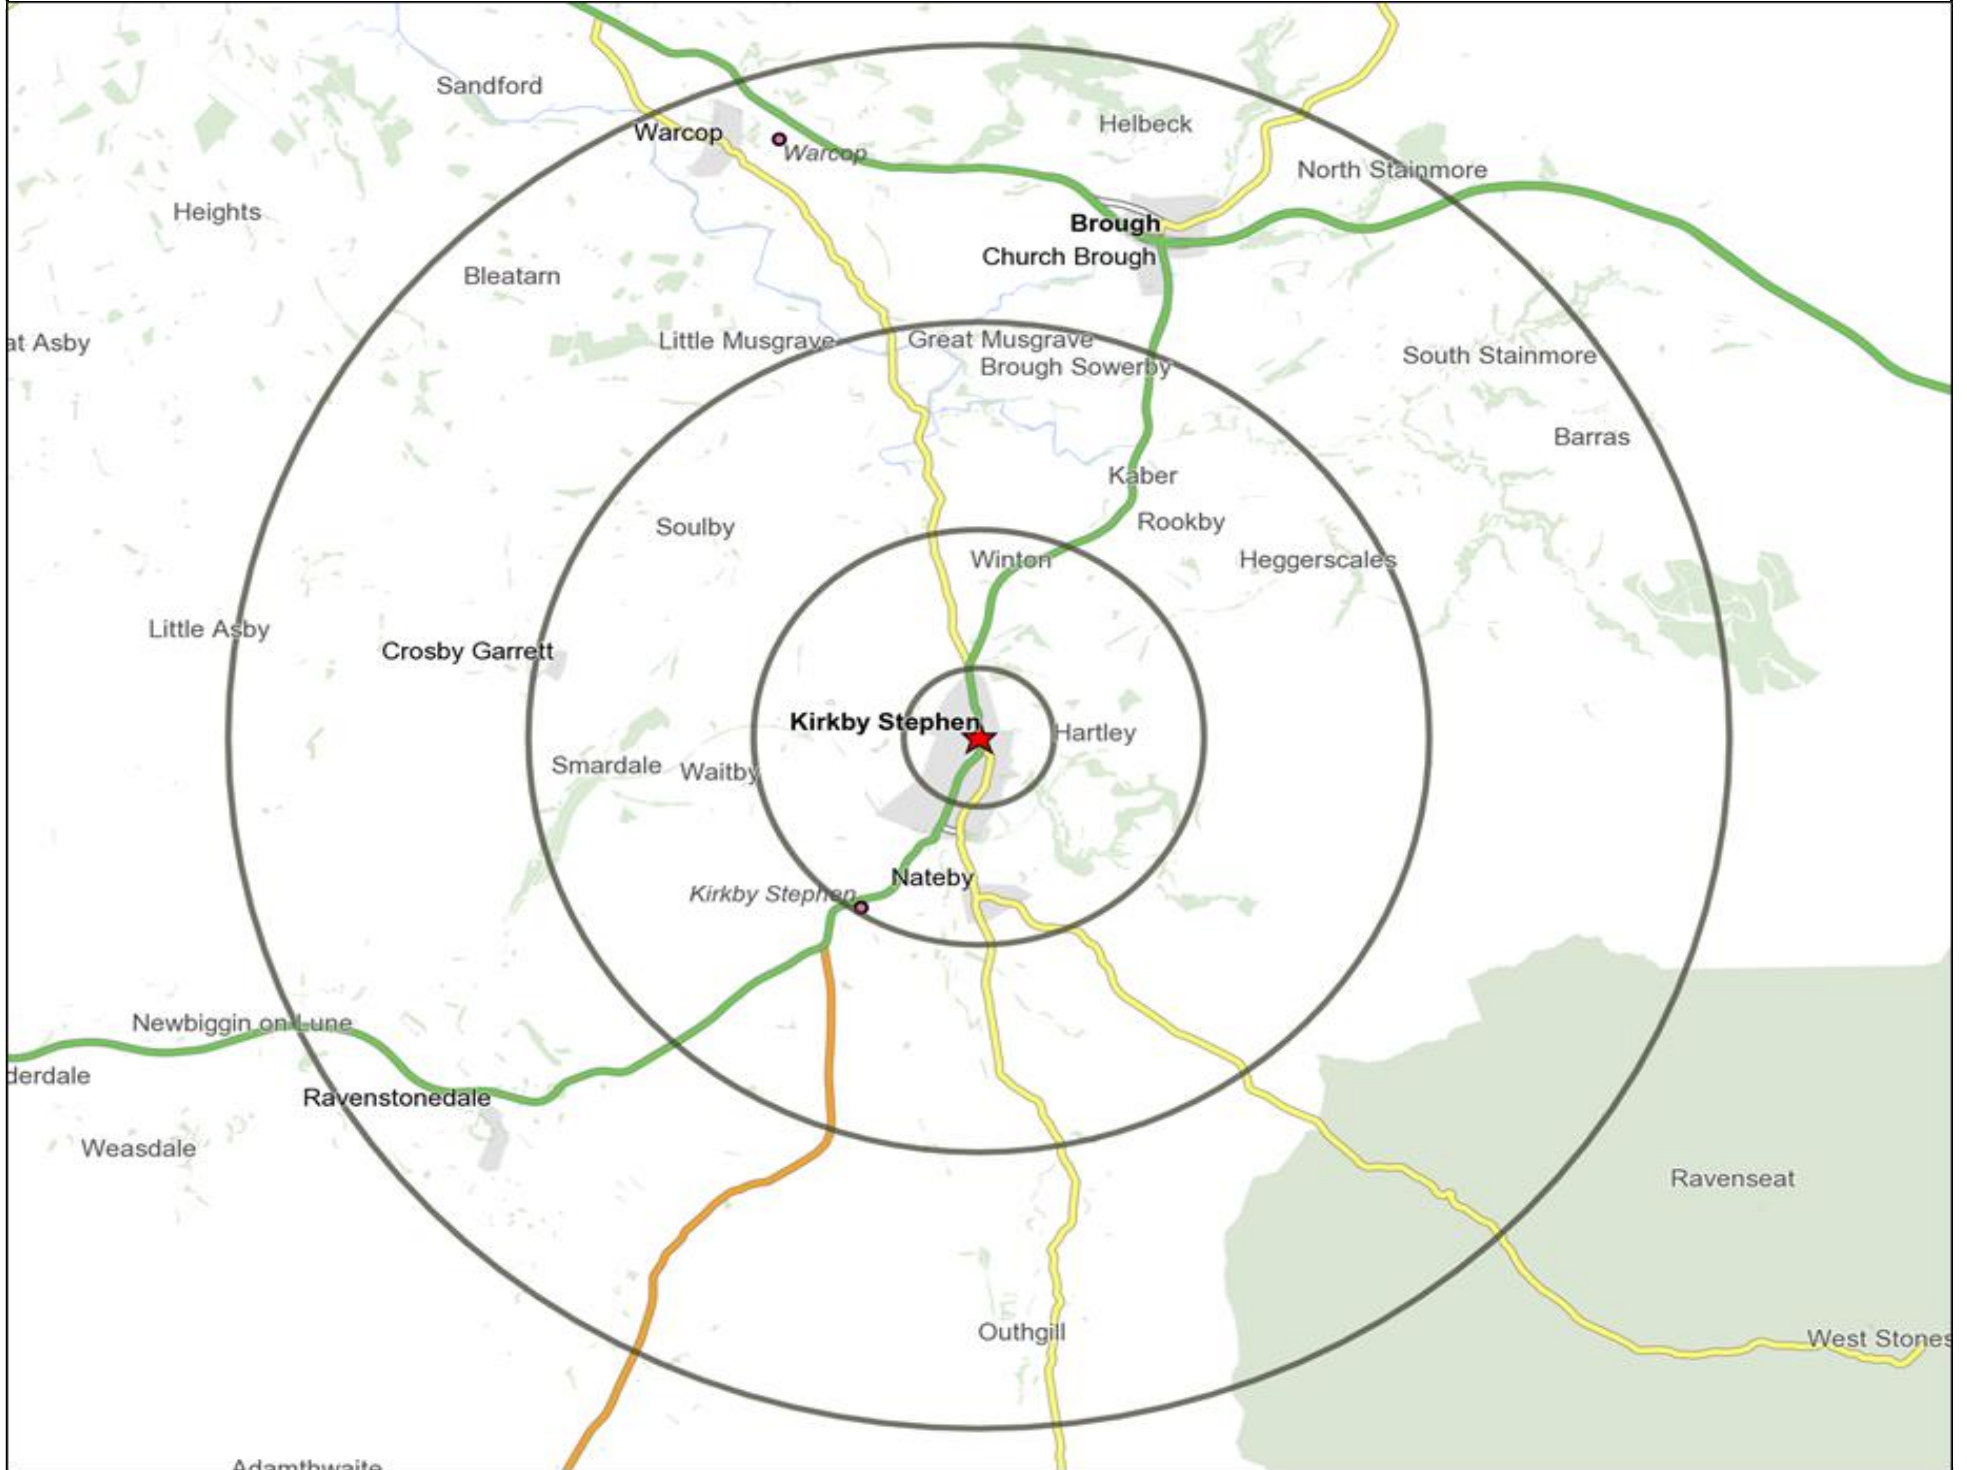

**Customer Profile Report for BLACK BULL, KIRKY STEPHEN (Punch Outlet Number: 127335)
38 MARKET STREET, KIRKBY STEPHEN, CA17 4QW (CA17 4QW)**

Copyright Experian Ltd, HERE 2015. Ordnance Survey © Crown copyright 2015

★ Location ○ 0.5, 1.5, 3 & 5 Mile Distance

Age Data Table

	Count:					Index:				
	0 - 0.5 Miles	0 - 1.5 Miles	0 - 3.0 Miles	0 - 5.0 Miles	15 Min Drivetime	0 - 0.5 Miles	0 - 1.5 Miles	0 - 3.0 Miles	0 - 5.0 Miles	15 Min Drivetime
0-15	196	350	447	817	900	71	77	78	84	84
16-17	26	50	68	114	120	76	89	95	95	90
18-24	90	123	181	312	348	68	56	65	67	67
25-34	185	267	307	505	557	92	80	73	71	71
35-44	105	203	265	491	560	56	66	68	75	77
45-54	170	299	403	688	777	82	87	92	94	96
55-64	205	326	420	733	848	124	119	121	125	131
65+	489	811	982	1,507	1,627	185	185	177	162	157
Population estimate 2015	1,466	2,429	3,073	5,167	5,737	100	100	100	100	100

Ethnicity - Census 2011

	Count:					%:				
	0 - 0.5 Miles	0 - 1.5 Miles	0 - 3.0 Miles	0 - 5.0 Miles	15 Min Drivetime	0 - 0.5 Miles	0 - 1.5 Miles	0 - 3.0 Miles	0 - 5.0 Miles	15 Min Drivetime
White	1,457	2,270	2,889	4,917	5,458	99%	99%	99%	99%	99%
Mixed / Multiple Ethnic Groups	4	5	7	11	12	0%	0%	0%	0%	0%
Asian / Asian British	9	15	16	24	26	1%	1%	1%	0%	0%
Black / African / Caribbean / Black British	0	0	0	2	2	0%	0%	0%	0%	0%
Other Ethnic Group	0	0	0	0	0	0%	0%	0%	0%	0%
All People (Ethnic Group)	1,470	2,290	2,912	4,954	5,498	100	100	100	100	100