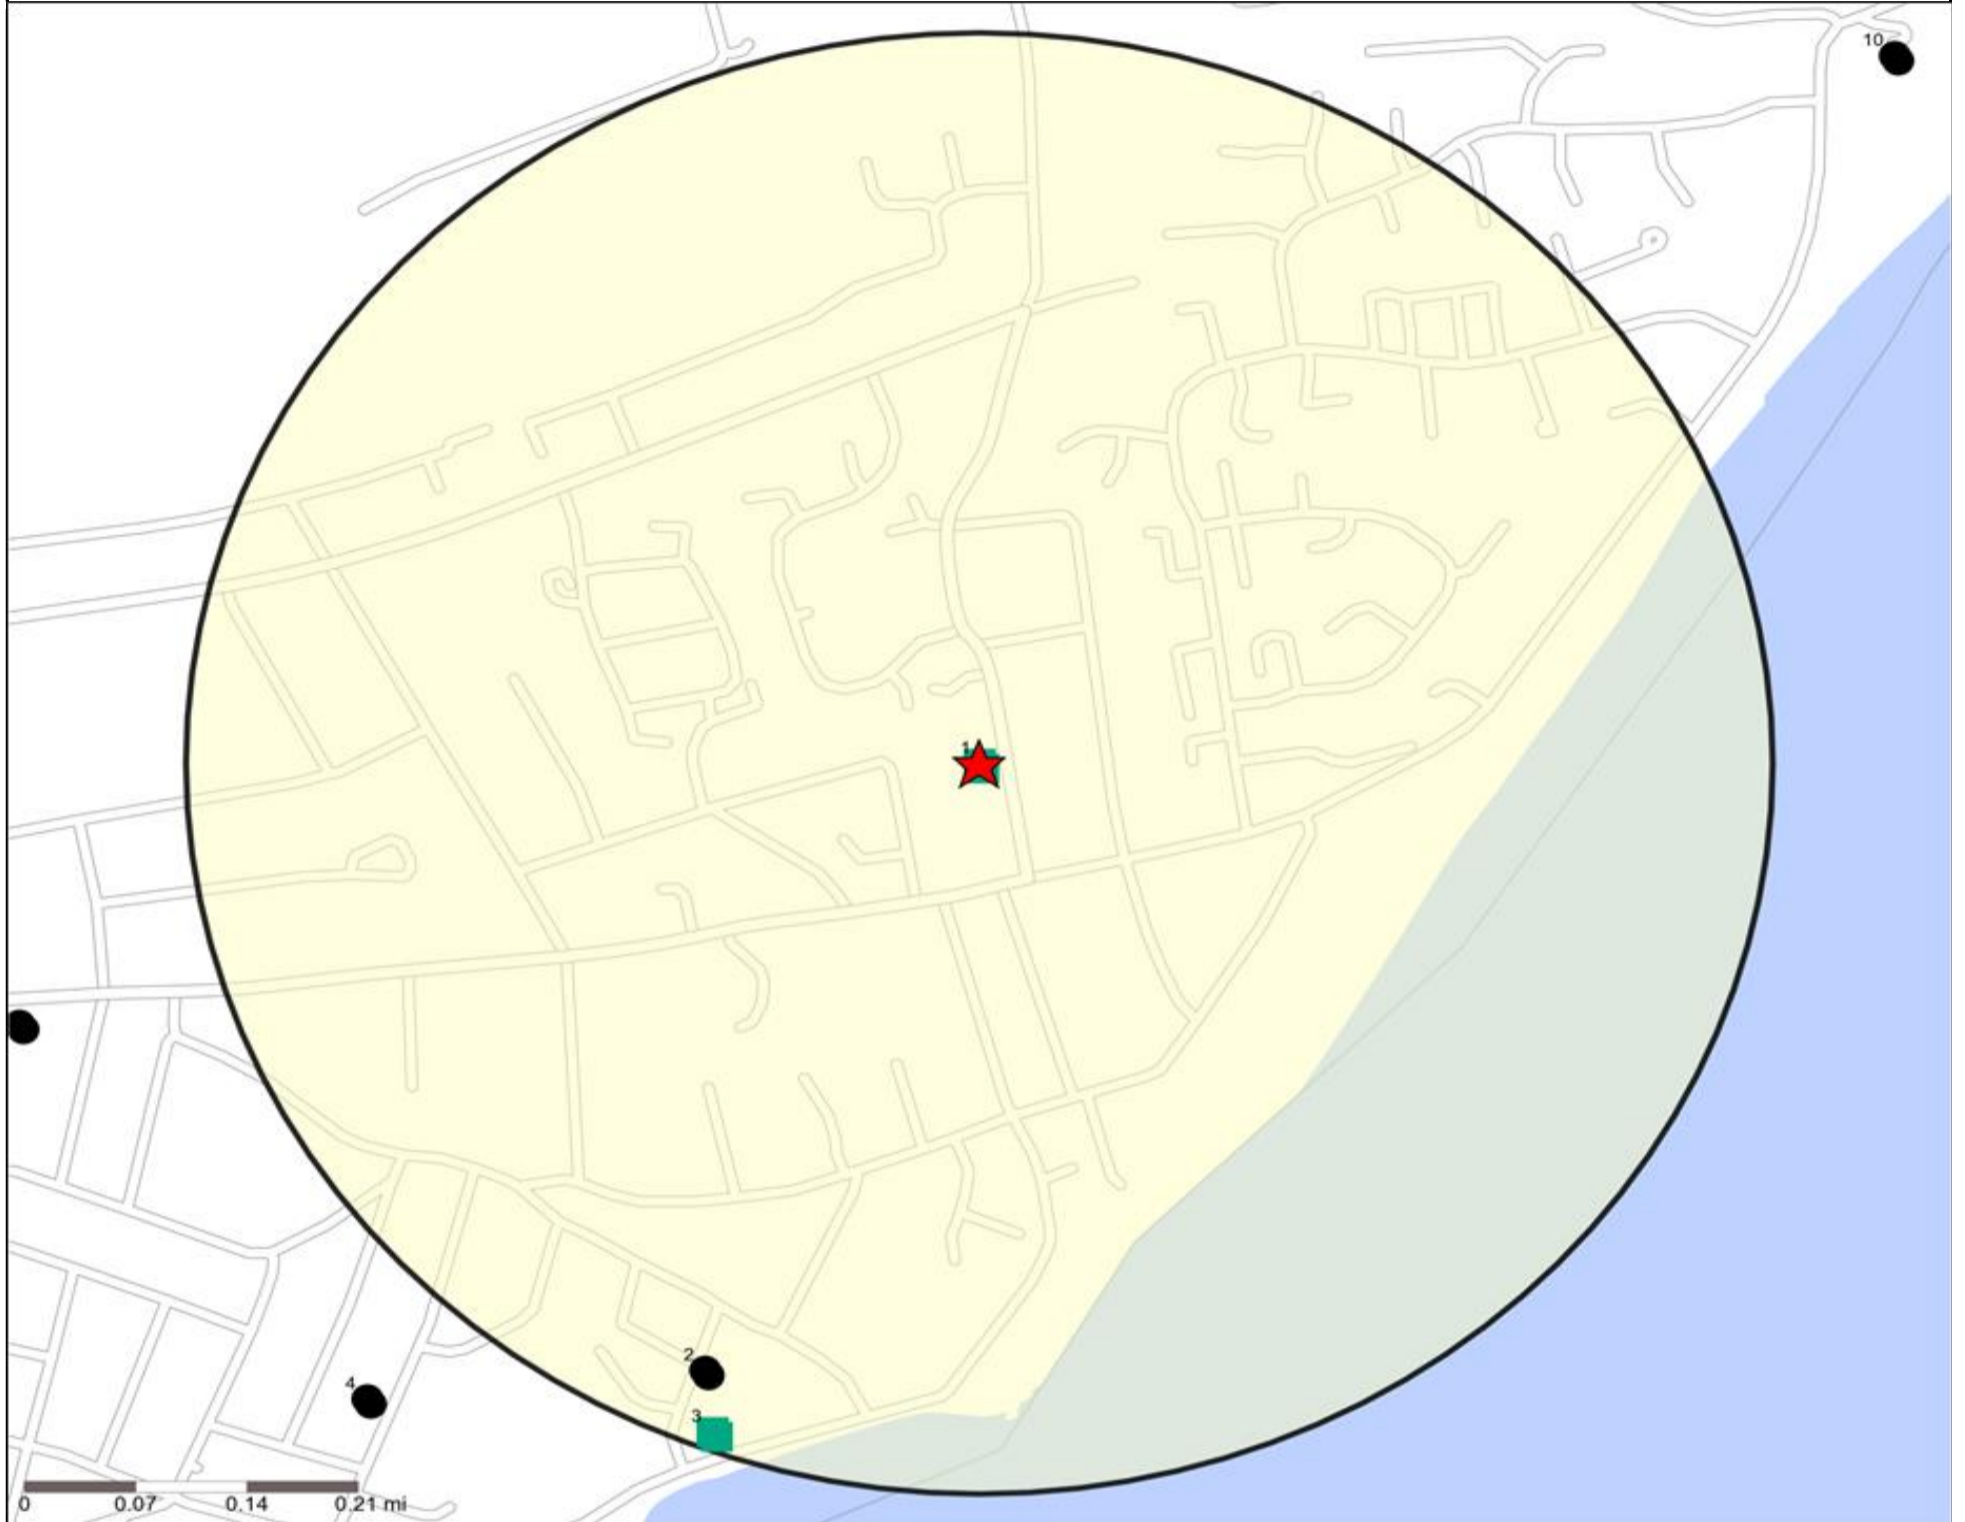

Competition Map and Data: WHITE HORSE, FELIXSTOWE (200465)

Numbers on competition points relate to the distance ranking in the competition table on page 7. Copyright Experian Ltd, HERE 2015. Ordnance Survey © Crown copyright 2015

Competition Type Summary Table

Reporting Category	0 - 0.5 Miles	0 - 1.5 Miles	0 - 3.0 Miles	0 - 5.0 Miles
Café / Wine Bar	0	3	3	4
Circuit Bar	0	2	3	6
Community Local	2	7	9	19
Dry Led	0	1	2	3
Branded Food Pub	0	0	1	1
Rural	0	0	0	0
Other	1	28	39	64
Total	3	41	57	97

-  Location
-  Branded Food
-  Dry Led
-  Café / Wine Bar
-  Other
-  0.5, 1.5, 3 & 5 Mile Distance
-  Circuit Bar
-  Rural Character
-  Rivers, Canals and Lakes
-  Community Local

Competition Type Summary Table