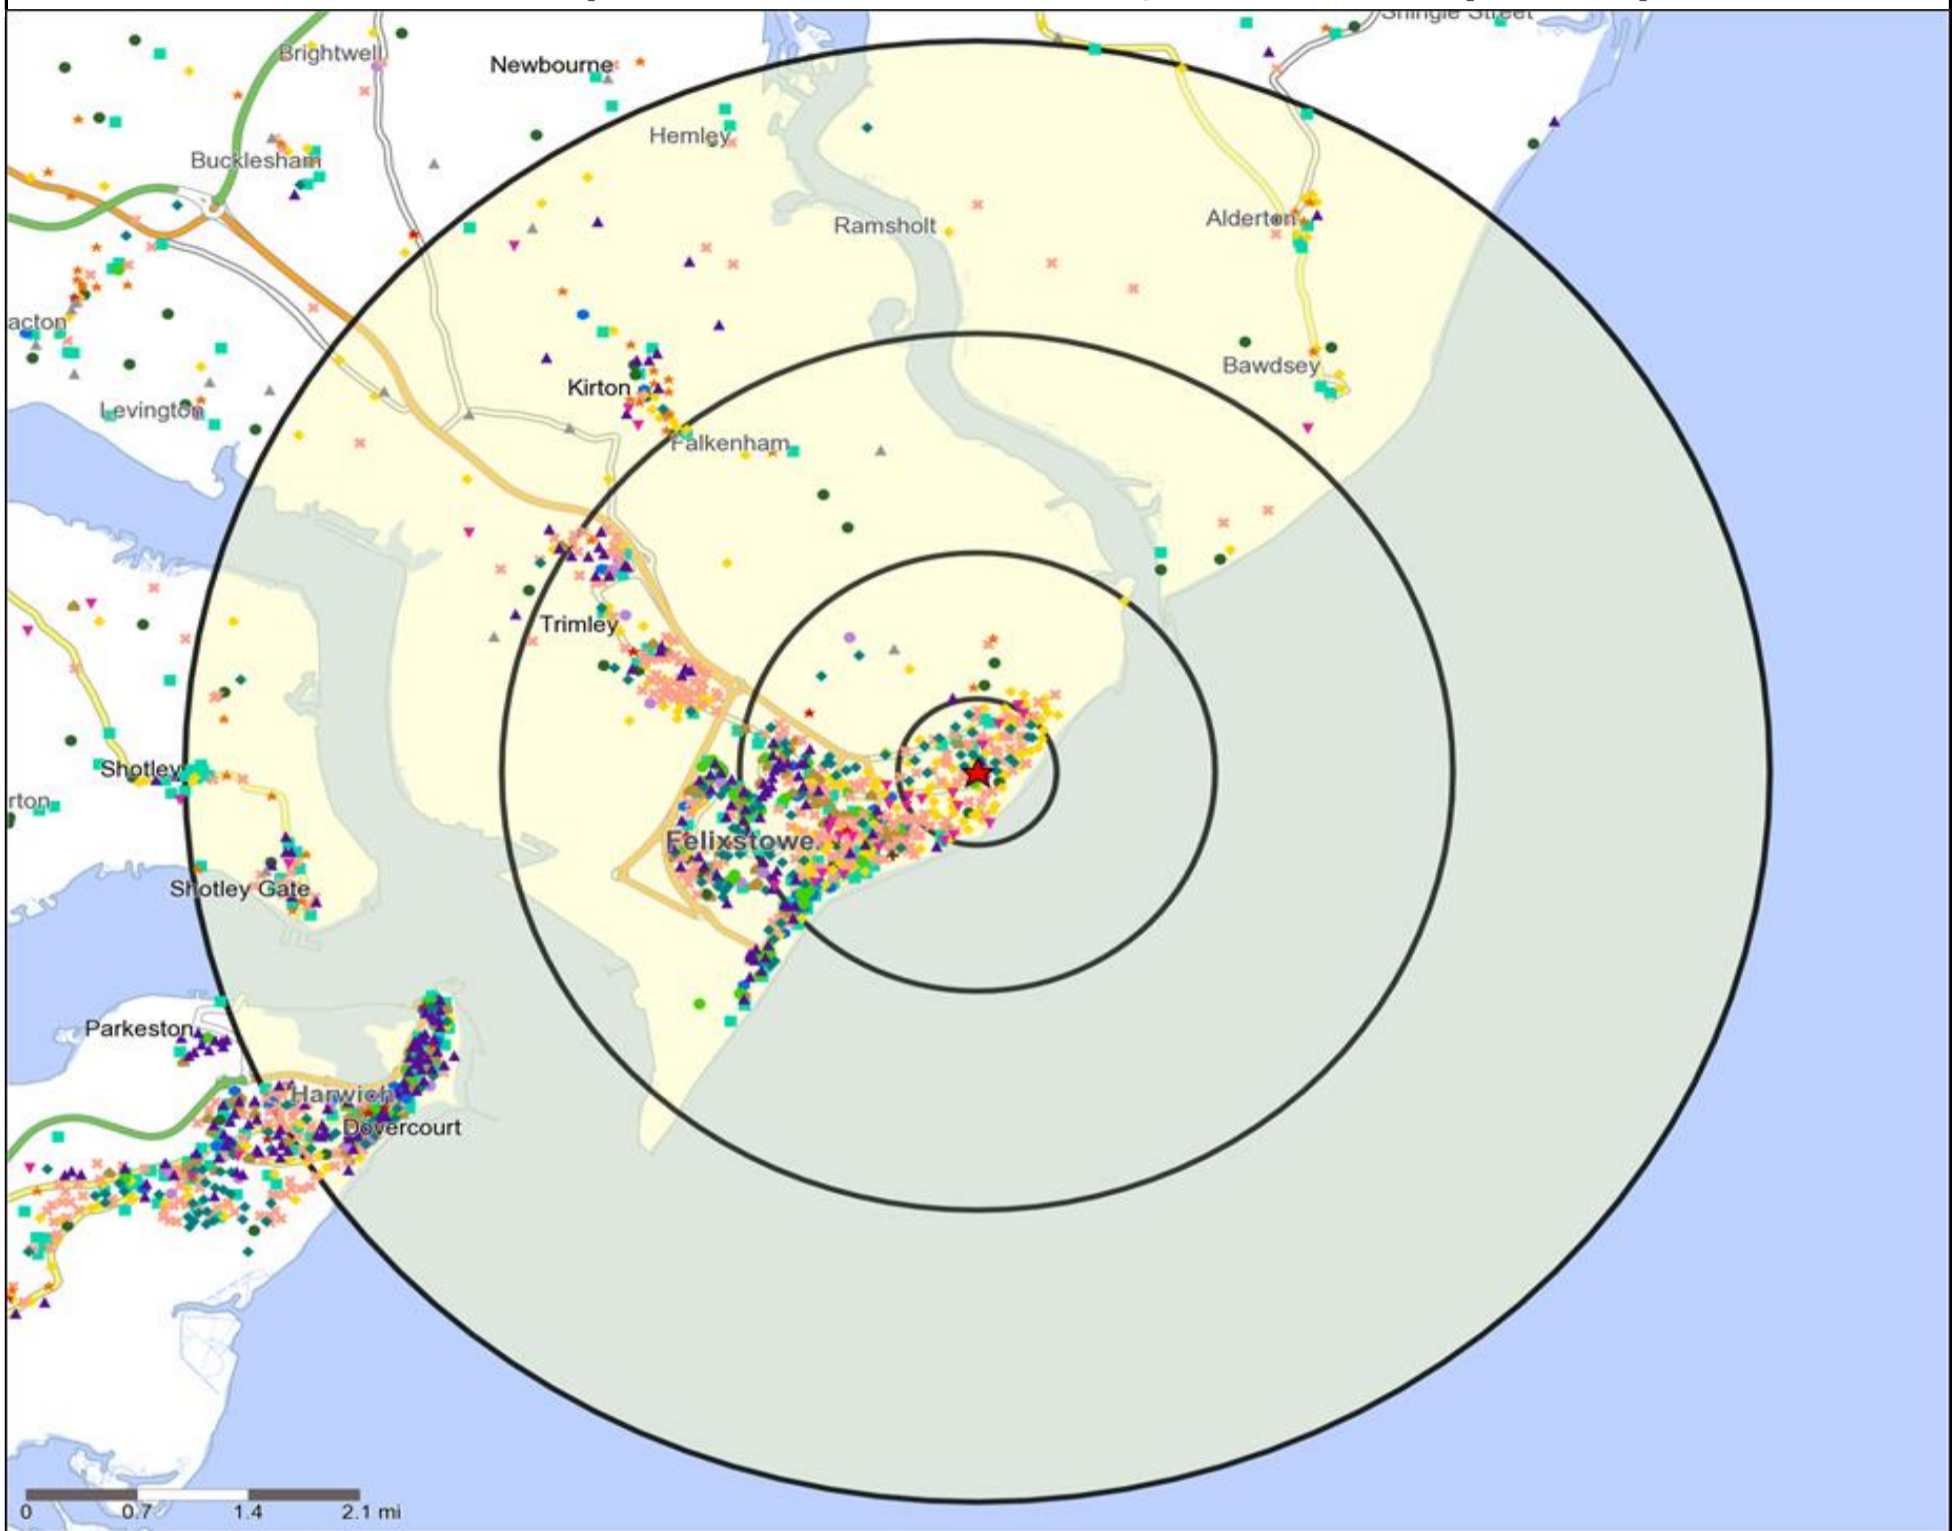

Mosaic UK Map and Data: WHITE HORSE, FELIXSTOWE (200465)

Copyright Experian Ltd, HERE 2015. Ordnance Survey © Crown copyright 2015

- ★ Location
- 0.5, 1.5, 3 & 5 Mile Distance
- ~ Rivers, Canals and Lakes
- Mosaic UK Groups**
- A City Prosperity
- ◆ B Prestige Positions
- C Country Living
- ▲ D Rural Reality
- ⬢ E Senior Security
- ▲ F Suburban Stability
- G Domestic Success
- H Aspiring Homemakers
- ▼ I Family Basics
- ✕ J Transient Renters
- ◆ K Municipal Challenge
- 🏠 L Vintage Value
- ★ M Modest Traditions
- ★ N Urban Cohesion
- ✚ O Rental Hubs

Mosaic UK Data Table (Residential)

	Count:	Index:
	0 - 0.5 Miles	0 - 0.5 Miles
A City Prosperity (18+)	0	0
B Prestige Positions (18+)	716	243
C Country Living (18+)	0	0
D Rural Reality (18+)	0	0
E Senior Security (18+)	2,294	697
F Suburban Stability (18+)	353	143
G Domestic Success (18+)	400	118
H Aspiring Homemakers (18+)	102	28
I Family Basics (18+)	0	0
J Transient Renters (18+)	21	9
K Municipal Challenge (18+)	0	0
L Vintage Value (18+)	159	62
M Modest Traditions (18+)	0	0
N Urban Cohesion (18+)	0	0
O Rental Hubs (18+)	0	0
Adults 18+ estimate 2015	4,045	100

Occasions Map and Data: WHITE HORSE, FELIXSTOWE (200465)

Copyright Experian Ltd, HERE 2015. Ordnance Survey © Crown copyright 2015

- ★ Location
- 01 Mine's a Pint
- ▲ 04 Weekend Millionaires
- 08 Student Social
- ★ 12 Midweek Meal Deal
- 0.5, 1.5, 3 & 5 Mile Distance
- ◆ 02 Early Doors
- 05 Out On The Town
- ▼ 09 Leisurely Lunch
- ★ 13 Date Night
- ~ Rivers, Canals and Lakes
- 03 Everyday is Friday
- ▲ 06 Business and Pleasure
- ✕ 10 Wining and Dining
- ★ 14 Birthday Treat
- 07 Sporting Pints
- ▲ 11 Household Outing
- + 15 Pre Show Meal