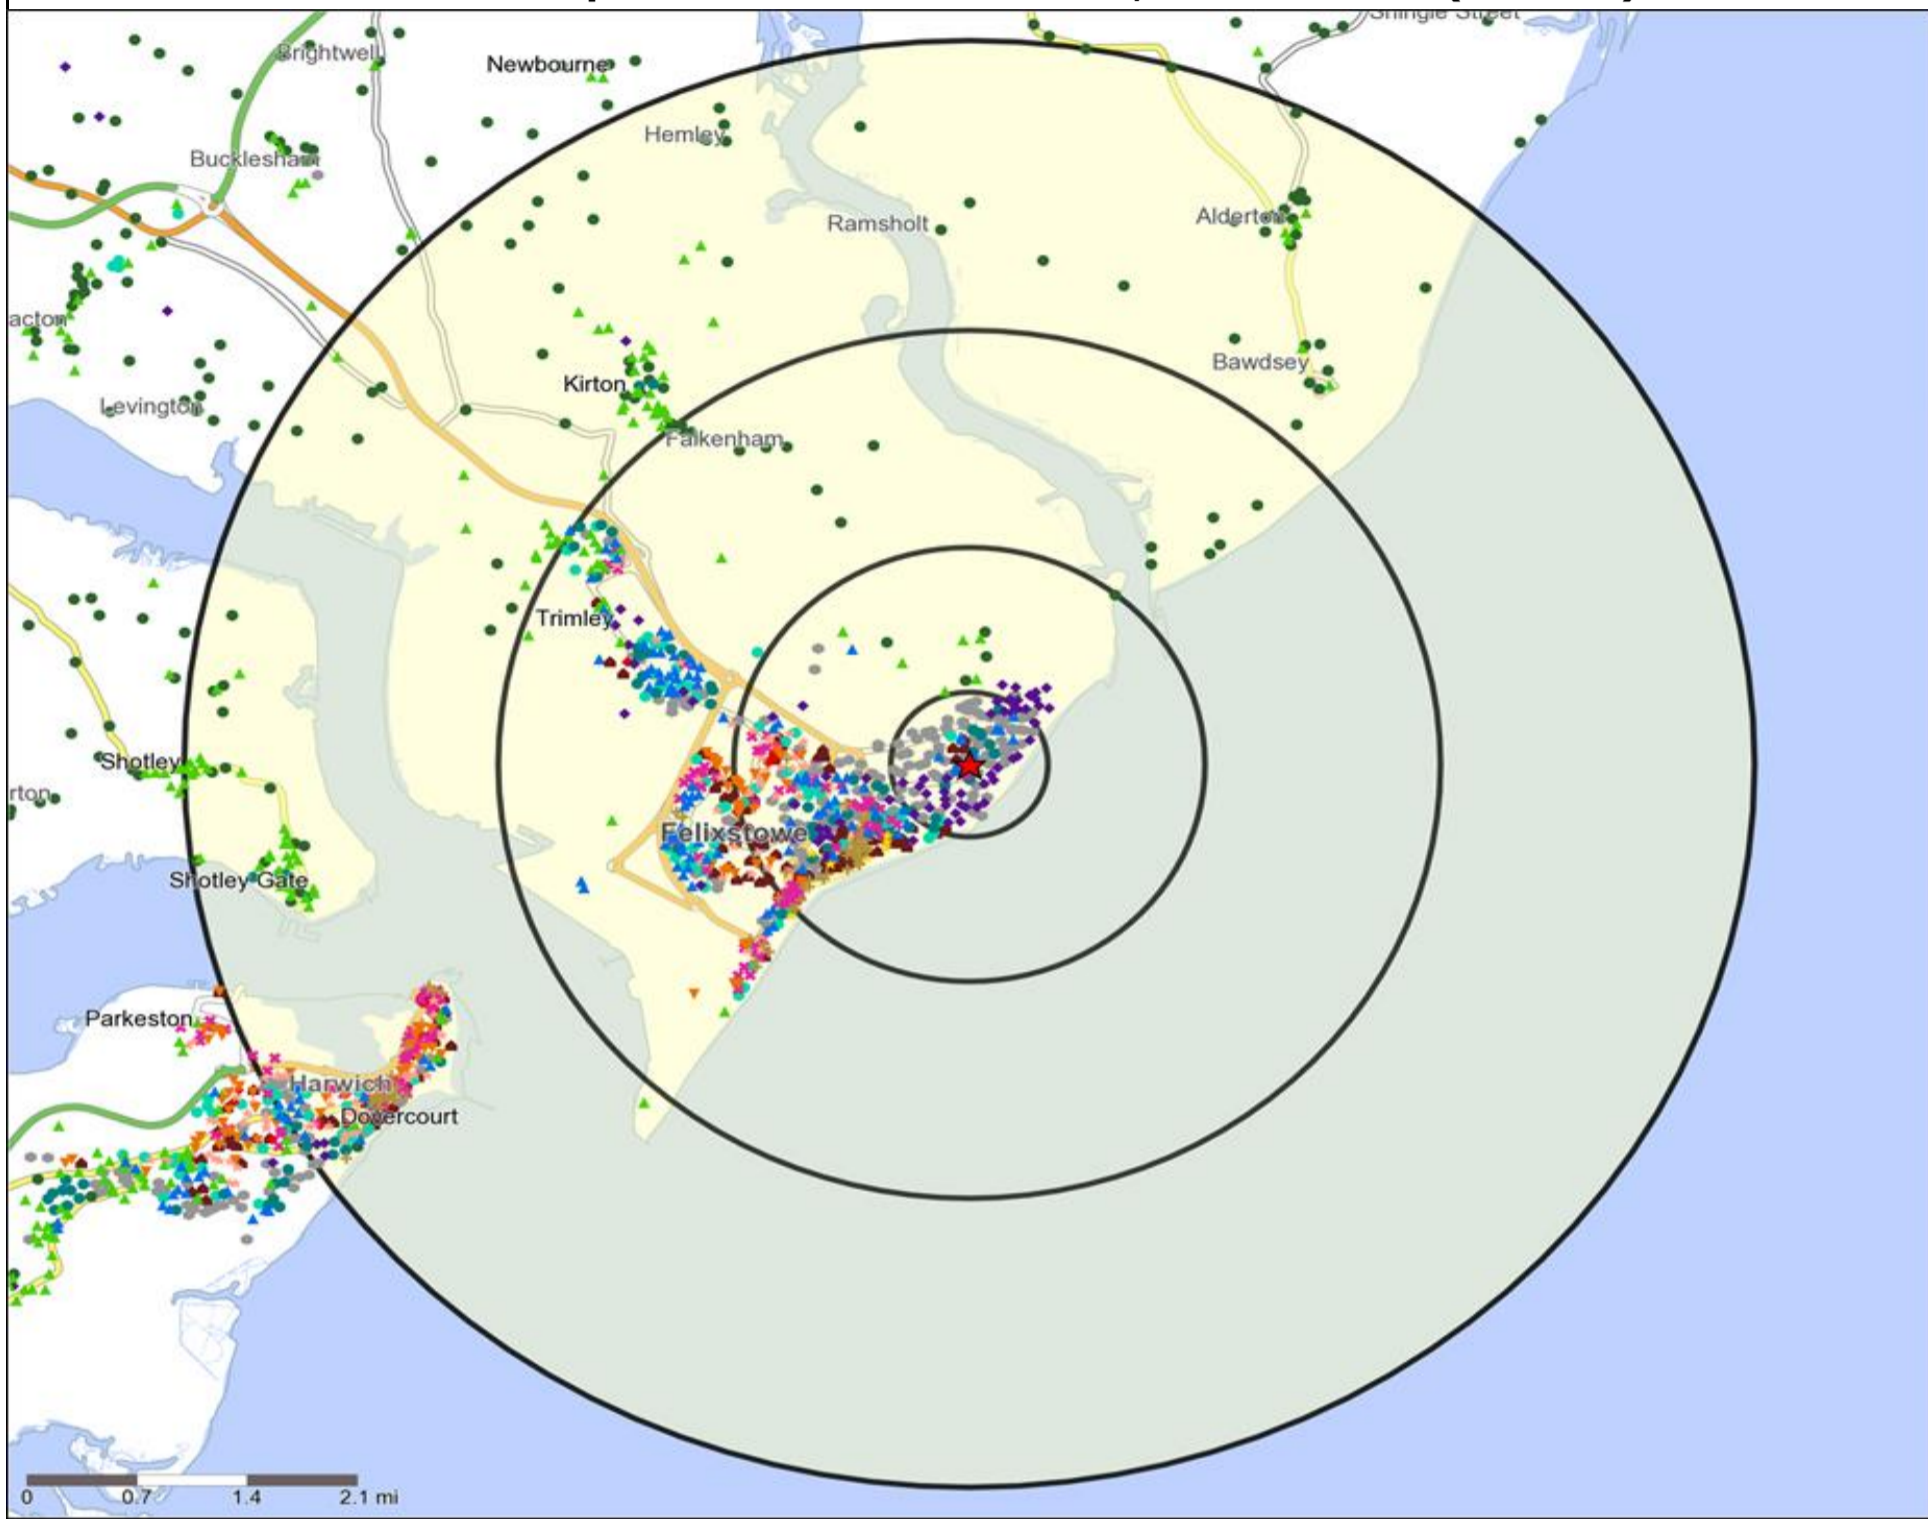

★ Location ○ 0.5, 1.5, 3 & 5 Mile Distance

Age Data Table

	Count:					Index:				
	0 - 0.5 Miles	0 - 1.5 Miles	0 - 3.0 Miles	0 - 5.0 Miles	15 Min Drivetime	0 - 0.5 Miles	0 - 1.5 Miles	0 - 3.0 Miles	0 - 5.0 Miles	15 Min Drivetime
0-15	560	2,460	4,756	7,053	5,228	63	78	87	91	86
16-17	97	395	744	1,037	811	89	102	110	108	108
18-24	168	1,068	2,190	3,229	2,372	39	71	83	86	81
25-34	199	1,374	2,816	4,185	3,035	31	60	71	74	69
35-44	366	1,558	3,032	4,401	3,348	61	74	82	84	82
45-54	611	2,190	4,027	5,865	4,684	92	92	98	100	102
55-64	720	2,184	3,752	5,364	4,311	135	116	114	115	118
65+	1,985	5,473	7,766	10,265	8,510	234	182	148	138	146
Population estimate 2015	4,706	16,702	29,083	41,399	32,299	100	100	100	100	100

Mosaic UK Map and Data: WHITE HORSE, FELIXSTOWE (200465)

Copyright Experian Ltd, HERE 2015. Ordnance Survey © Crown copyright 2015

- ★ Location
- 0.5, 1.5, 3 & 5 Mile Distance
- ~ Rivers, Canals and Lakes
- Mosaic UK Groups
- A City Prosperity
- ◆ B Prestige Positions
- C Country Living
- ▲ D Rural Reality
- E Senior Security
- ▲ F Suburban Stability
- G Domestic Success
- H Aspiring Homemakers
- ▼ I Family Basics
- ✕ J Transient Renters
- ◆ K Municipal Challenge
- L Vintage Value
- ★ M Modest Traditions
- ★ N Urban Cohesion
- + O Rental Hubs