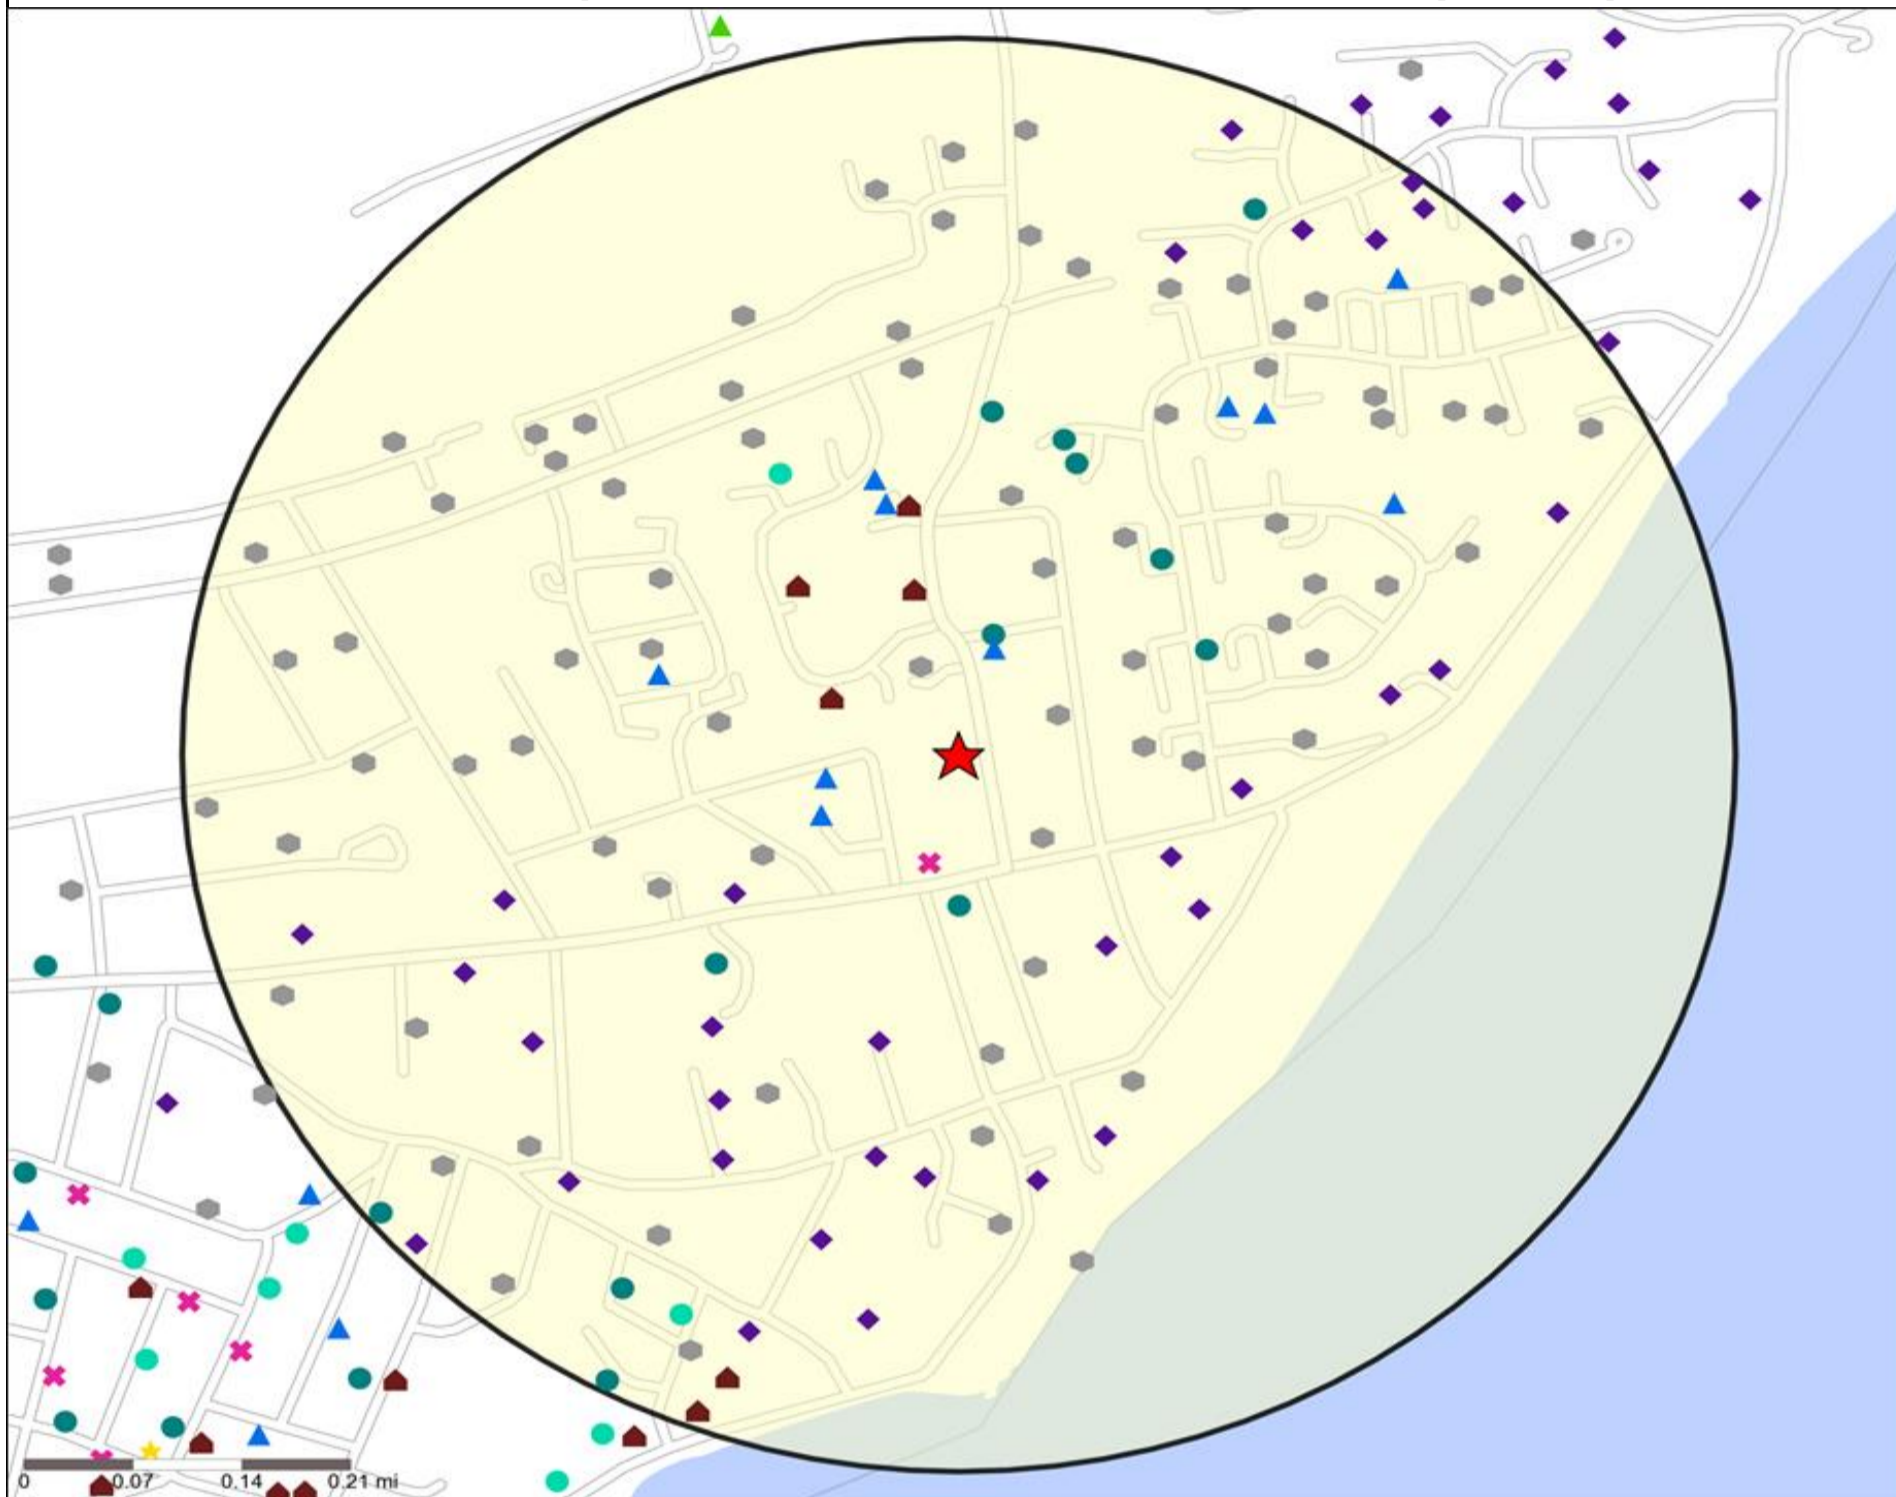

Mosaic UK Map and Data: WHITE HORSE, FELIXSTOWE (200465)

Copyright Experian Ltd, HERE 2015. Ordnance Survey © Crown copyright 2015

- ★ Location
- 0.5, 1.5, 3 & 5 Mile Distance
- ~ Rivers, Canals and Lakes
- **Mosaic UK Groups**
- A City Prosperity
- B Prestige Positions
- C Country Living
- ▲ D Rural Reality
- ⬢ E Senior Security
- ▲ F Suburban Stability
- G Domestic Success
- H Aspiring Homemakers
- ▼ I Family Basics
- ✕ J Transient Renters
- K Municipal Challenge
- 🏠 L Vintage Value
- ★ M Modest Traditions
- ★ N Urban Cohesion
- ✚ O Rental Hubs

Mosaic UK Data Table (Residential)

	Count:	Index:
	0 - 0.5 Miles	0 - 0.5 Miles
A City Prosperity (18+)	0	0
B Prestige Positions (18+)	716	243
C Country Living (18+)	0	0
D Rural Reality (18+)	0	0
E Senior Security (18+)	2,294	697
F Suburban Stability (18+)	353	143
G Domestic Success (18+)	400	118
H Aspiring Homemakers (18+)	102	28
I Family Basics (18+)	0	0
J Transient Renters (18+)	21	9
K Municipal Challenge (18+)	0	0
L Vintage Value (18+)	159	62
M Modest Traditions (18+)	0	0
N Urban Cohesion (18+)	0	0
O Rental Hubs (18+)	0	0
Adults 18+ estimate 2015	4,045	100