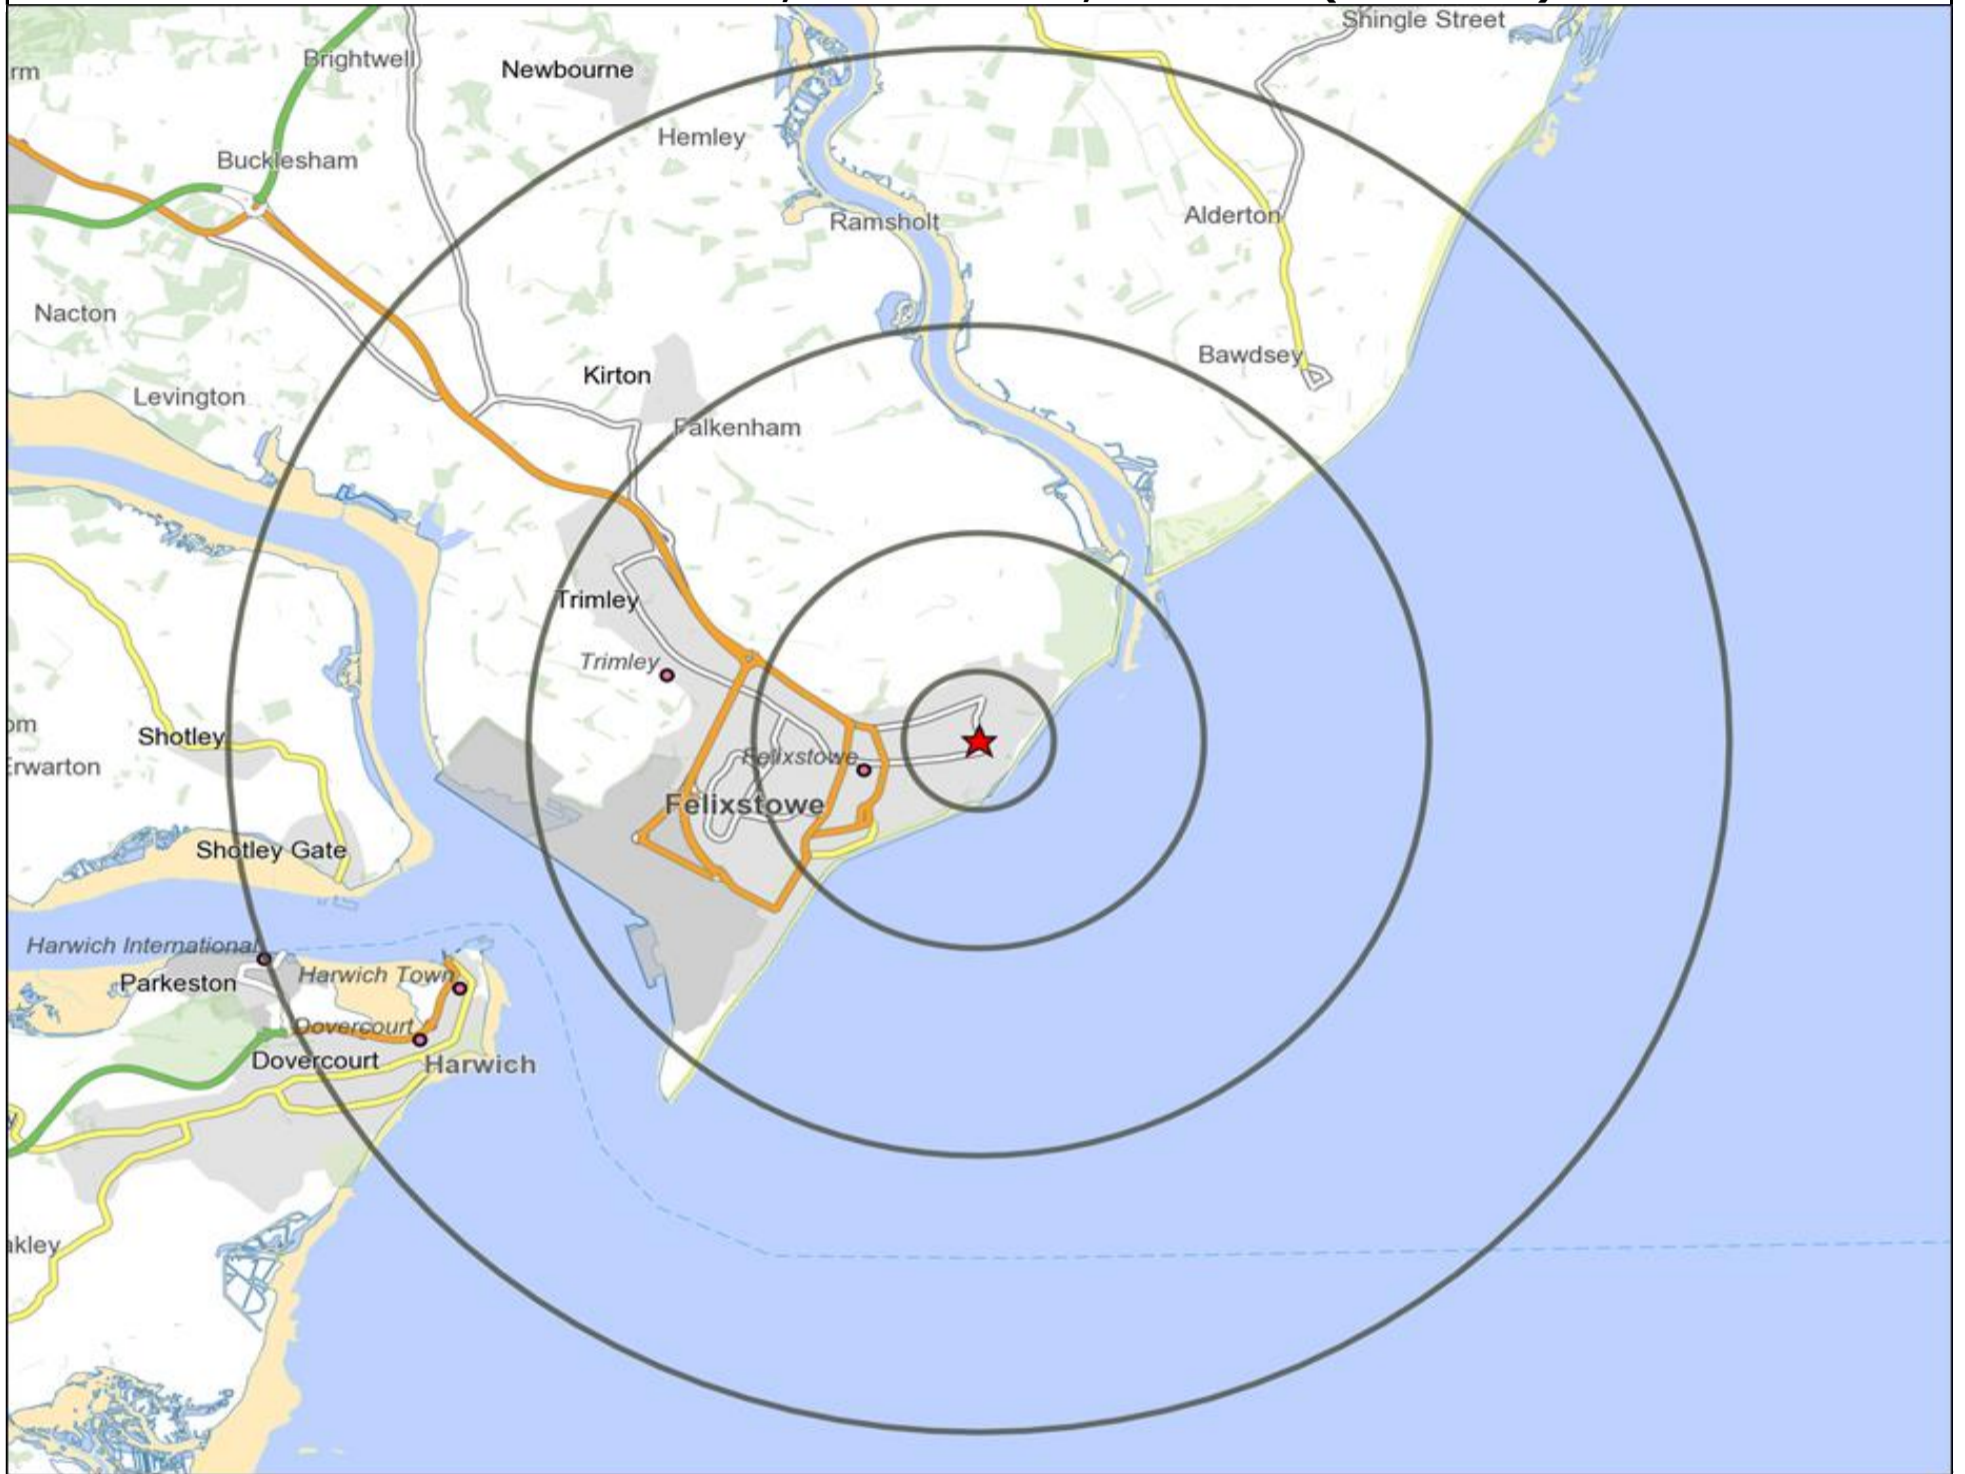

**Customer Profile Report for WHITE HORSE, FELIXSTOWE (Punch Outlet Number: 200465)
33 CHURCH ROAD, FELIXSTOWE, IP11 9NF (IP11 9NF)**

Copyright Experian Ltd, HERE 2015. Ordnance Survey © Crown copyright 2015

★ Location ○ 0.5, 1.5, 3 & 5 Mile Distance

Age Data Table

	Count:					Index:				
	0 - 0.5 Miles	0 - 1.5 Miles	0 - 3.0 Miles	0 - 5.0 Miles	15 Min Drivetime	0 - 0.5 Miles	0 - 1.5 Miles	0 - 3.0 Miles	0 - 5.0 Miles	15 Min Drivetime
0-15	560	2,460	4,756	7,053	5,228	63	78	87	91	86
16-17	97	395	744	1,037	811	89	102	110	108	108
18-24	168	1,068	2,190	3,229	2,372	39	71	83	86	81
25-34	199	1,374	2,816	4,185	3,035	31	60	71	74	69
35-44	366	1,558	3,032	4,401	3,348	61	74	82	84	82
45-54	611	2,190	4,027	5,865	4,684	92	92	98	100	102
55-64	720	2,184	3,752	5,364	4,311	135	116	114	115	118
65+	1,985	5,473	7,766	10,265	8,510	234	182	148	138	146
Population estimate 2015	4,706	16,702	29,083	41,399	32,299	100	100	100	100	100

Ethnicity - Census 2011

	Count:					%:				
	0 - 0.5 Miles	0 - 1.5 Miles	0 - 3.0 Miles	0 - 5.0 Miles	15 Min Drivetime	0 - 0.5 Miles	0 - 1.5 Miles	0 - 3.0 Miles	0 - 5.0 Miles	15 Min Drivetime
White	4,644	15,949	28,121	39,874	31,300	97%	96%	97%	97%	97%
Mixed / Multiple Ethnic Groups	52	243	392	532	419	1%	1%	1%	1%	1%
Asian / Asian British	63	280	449	569	481	1%	2%	2%	1%	1%
Black / African / Caribbean / Black British	11	59	103	152	119	0%	0%	0%	0%	0%
Other Ethnic Group	6	57	74	92	79	0%	0%	0%	0%	0%
All People (Ethnic Group)	4,776	16,588	29,139	41,219	32,398	100	100	100	100	100