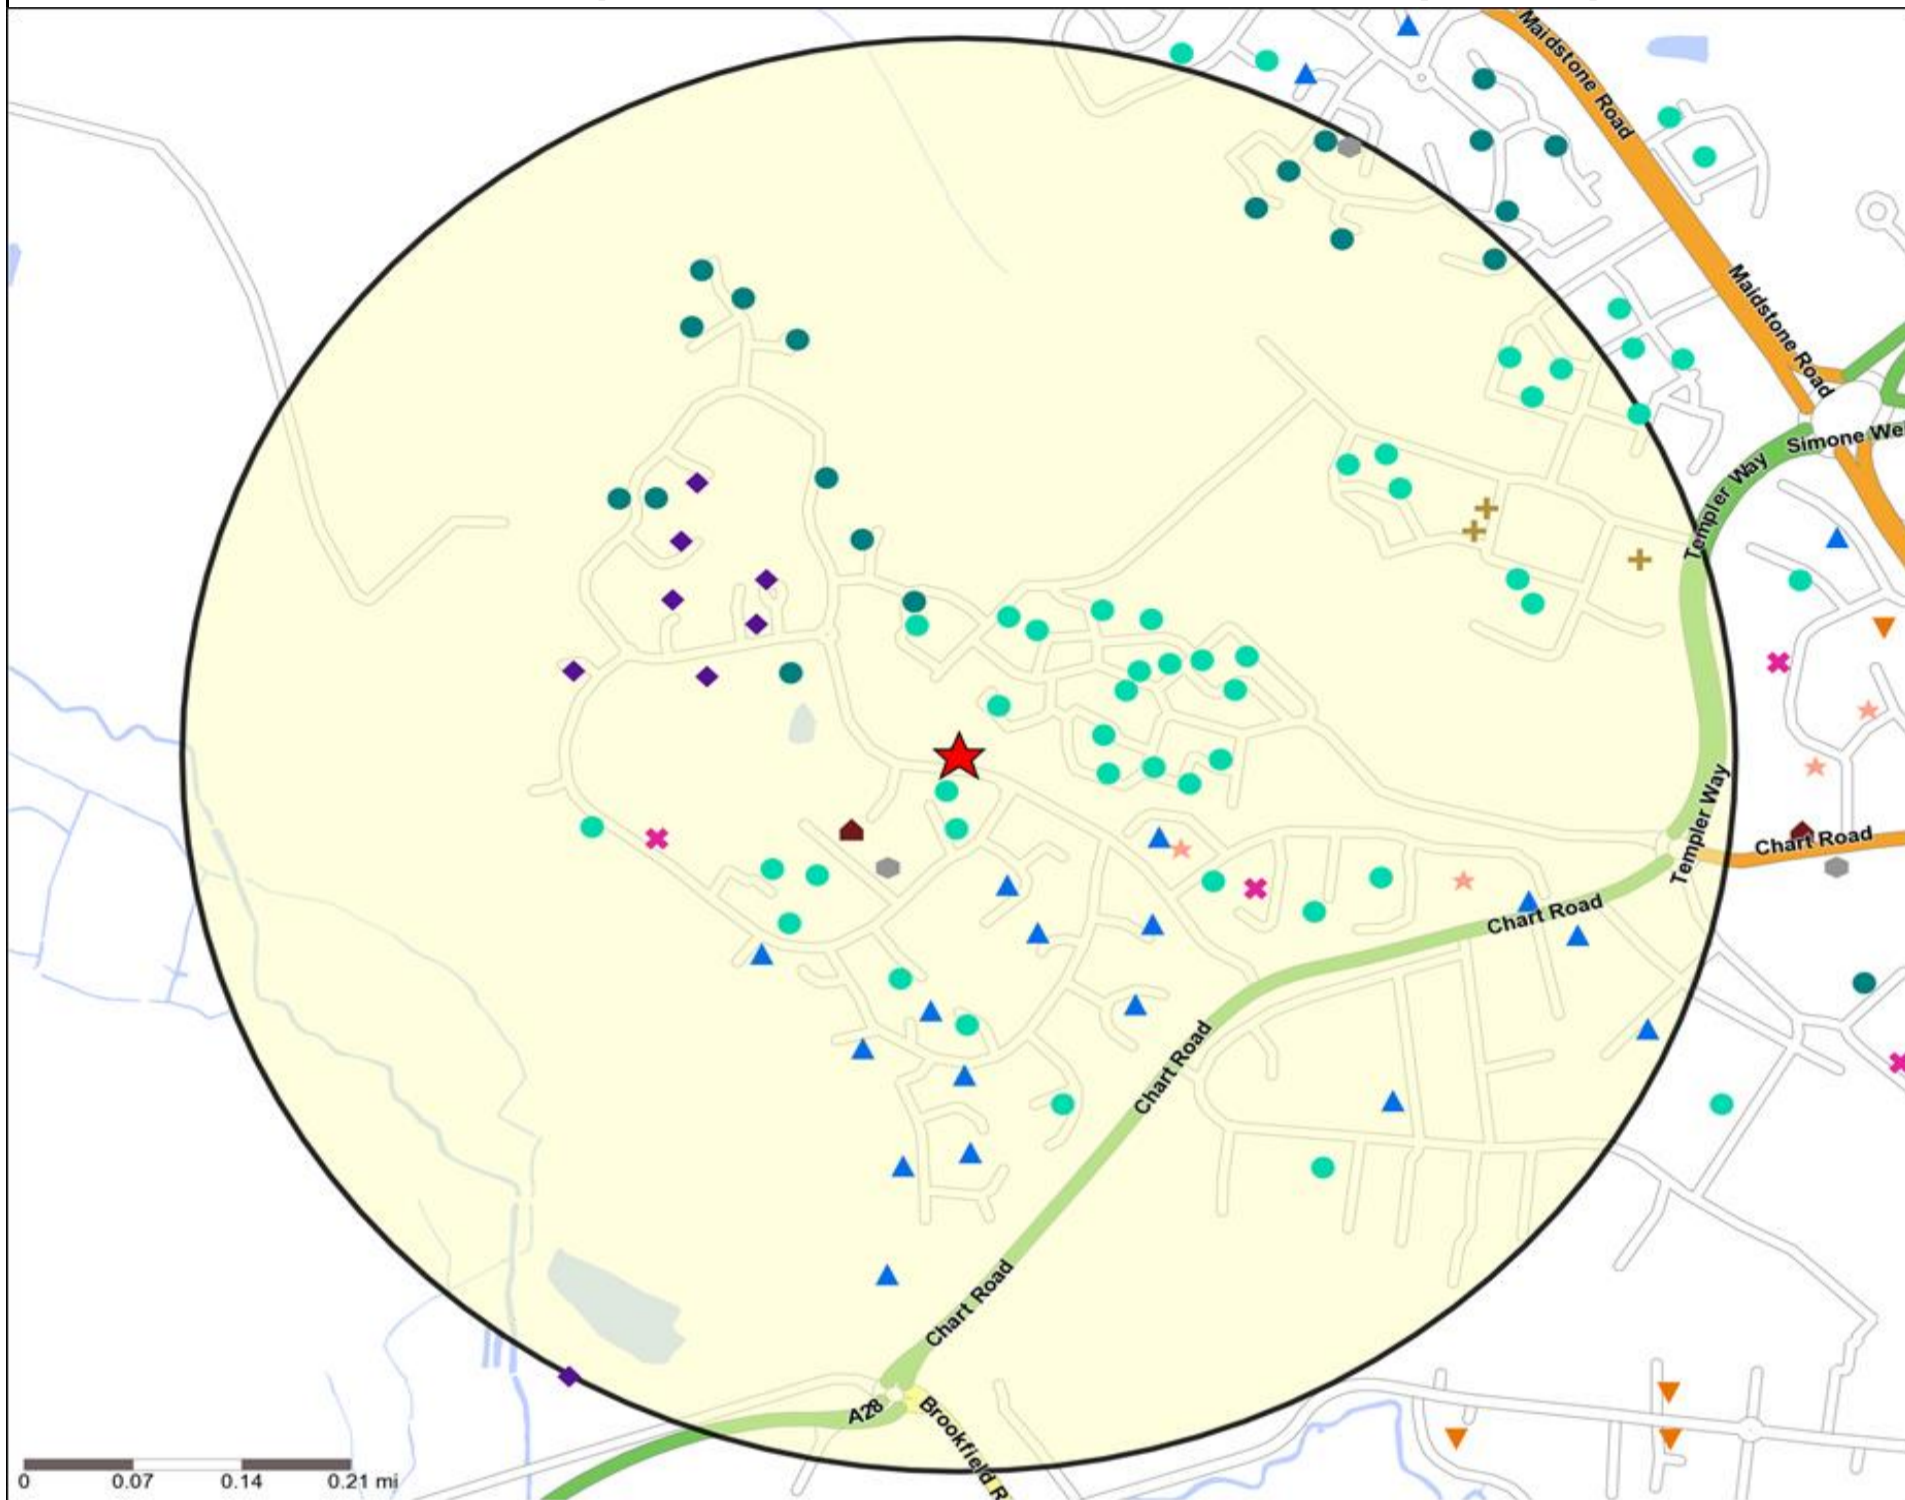

Mosaic UK Map and Data: NEW CHIMNEYS, ASHFORD (371506)

Copyright Experian Ltd, HERE 2015. Ordnance Survey © Crown copyright 2015

- Location
- 0.5, 1.5, 3 & 5 Mile Distance
- Rivers, Canals and Lakes
- **Mosaic UK Groups**
- A City Prosperity
- B Prestige Positions
- C Country Living
- D Rural Reality
- E Senior Security
- F Suburban Stability
- G Domestic Success
- H Aspiring Homemakers
- I Family Basics
- J Transient Renters
- K Municipal Challenge
- L Vintage Value
- M Modest Traditions
- N Urban Cohesion
- O Rental Hubs

Mosaic UK Data Table (Residential)

	Count:	Index:
	0 - 0.5 Miles	0 - 0.5 Miles
A City Prosperity (18+)	0	0
B Prestige Positions (18+)	155	67
C Country Living (18+)	0	0
D Rural Reality (18+)	0	0
E Senior Security (18+)	30	12
F Suburban Stability (18+)	577	299
G Domestic Success (18+)	563	212
H Aspiring Homemakers (18+)	1,496	520
I Family Basics (18+)	0	0
J Transient Renters (18+)	118	65
K Municipal Challenge (18+)	0	0
L Vintage Value (18+)	93	47
M Modest Traditions (18+)	76	51
N Urban Cohesion (18+)	0	0
O Rental Hubs (18+)	55	23
Adults 18+ estimate 2015	3,163	100