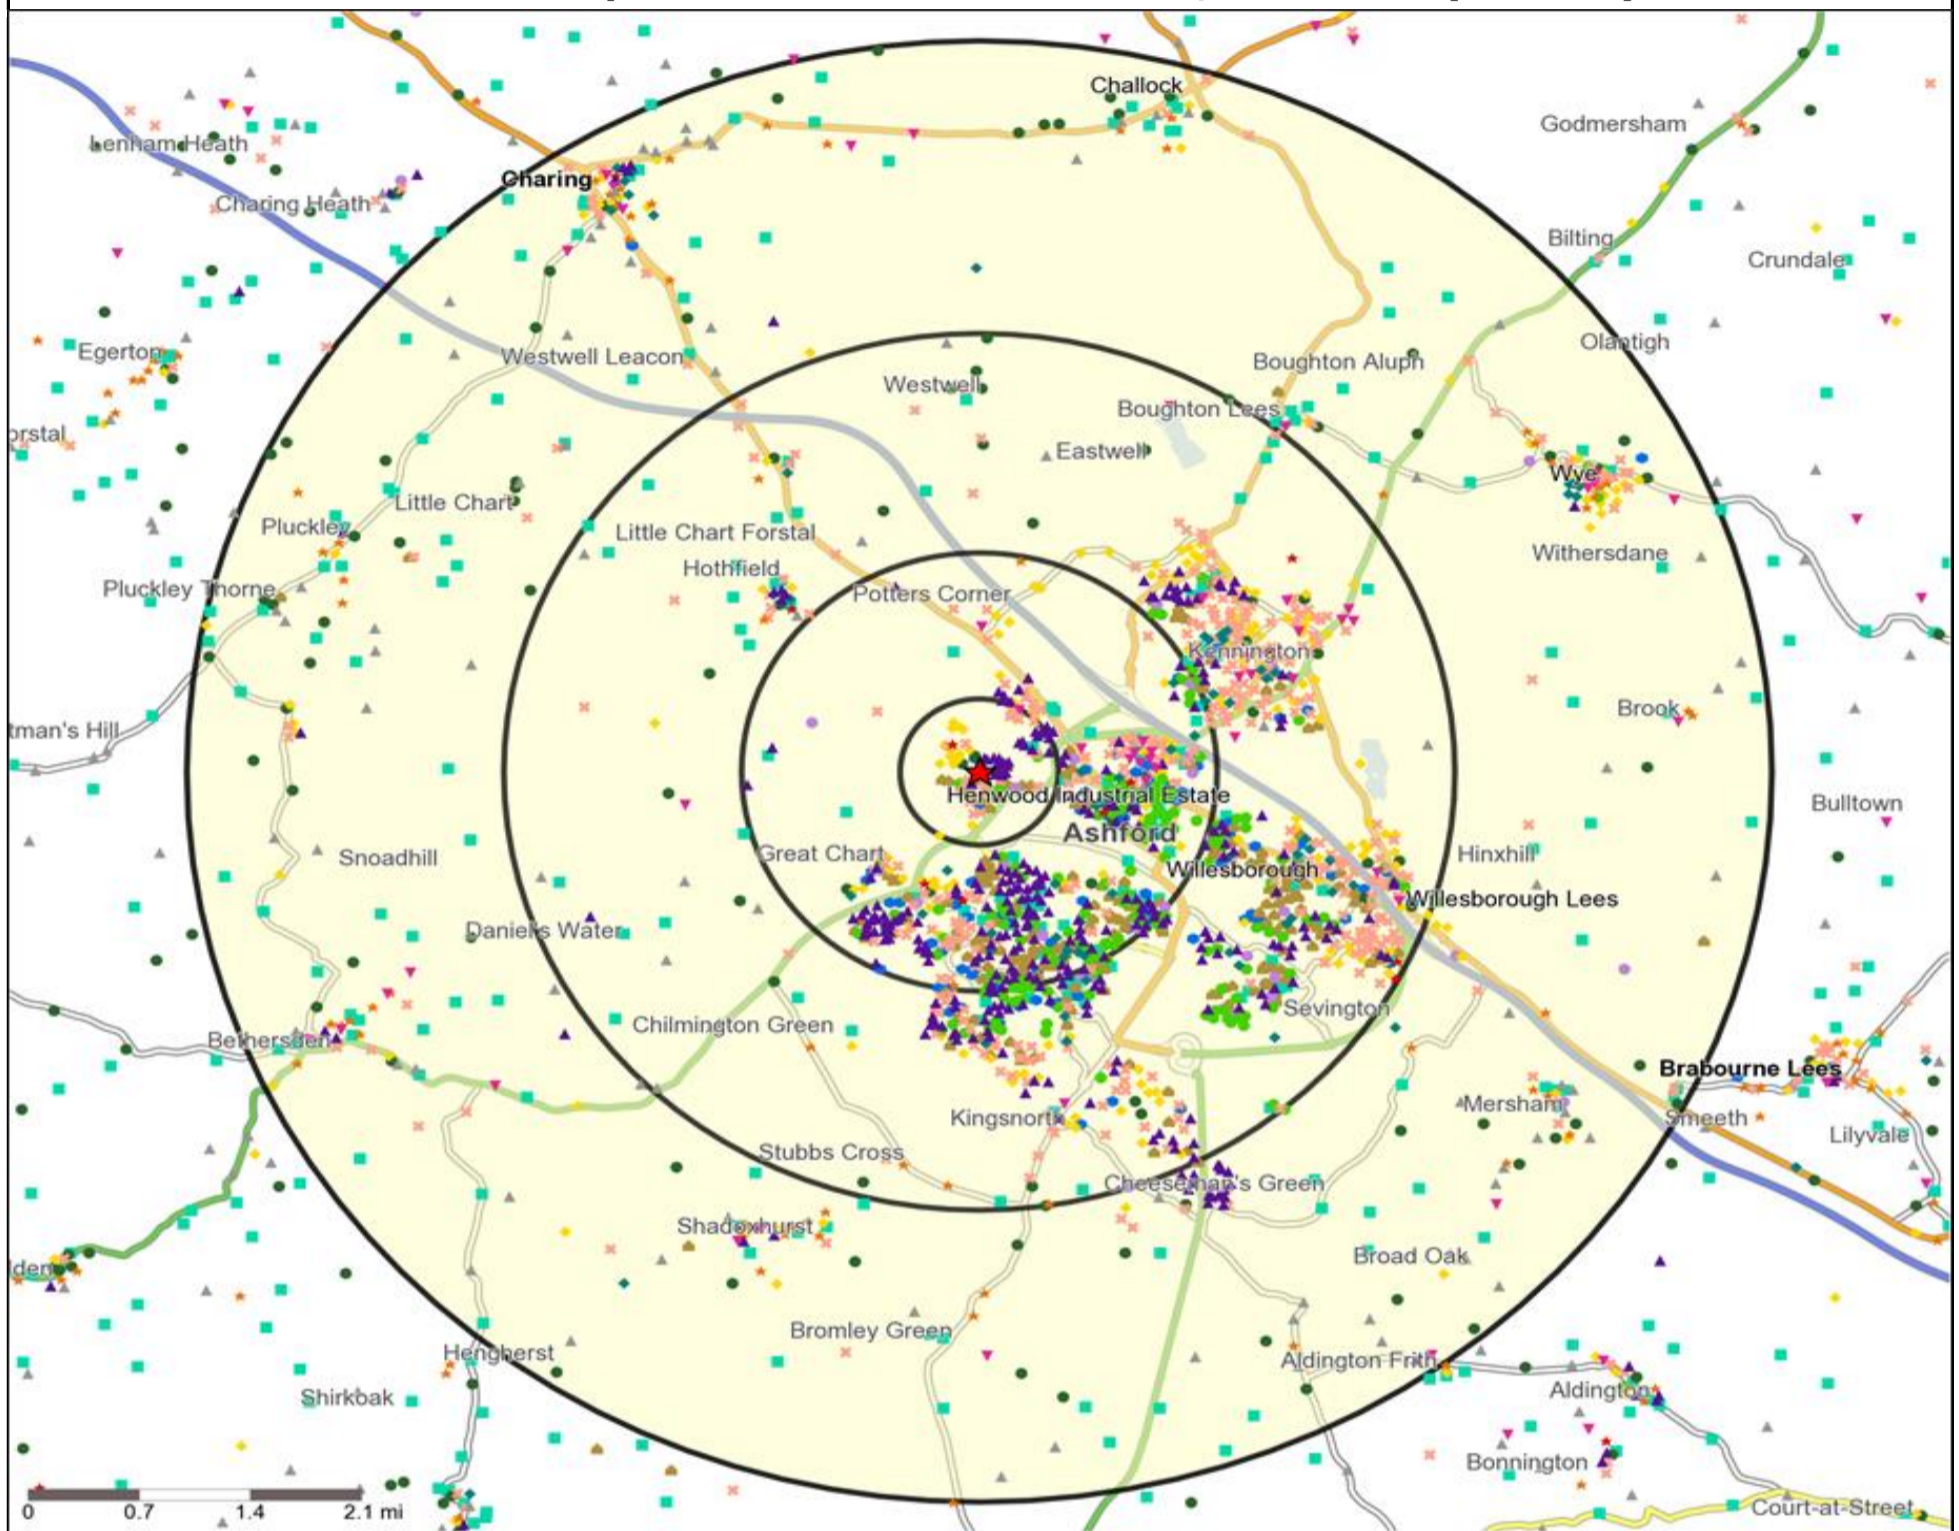

Occasions Map and Data: NEW CHIMNEYS, ASHFORD (371506)

Copyright Experian Ltd, HERE 2015. Ordnance Survey © Crown copyright 2015

- ★ Location
- Occasions Types
- ▲ 04 Weekend Millionaires
- 08 Student Social
- ★ 12 Midweek Meal Deal
- 0.5, 1.5, 3 & 5 Mile Distance
- 01 Mine's a Pint
- 05 Out On The Town
- 09 Leisurly Lunch
- ★ 13 Date Night
- ~ Rivers, Canals and Lakes
- 02 Early Doors
- ▲ 06 Business and Pleasure
- ✕ 10 Wining and Dining
- ★ 14 Birthday Treat
- 03 Everyday is Friday
- 07 Sporting Pints
- ▲ 11 Household Outing
- ✕ 15 Pre Show Meal

Occasions Data Table

	Count:					Index:				
	0 - 0.5 Miles	0 - 1.5 Miles	0 - 3.0 Miles	0 - 5.0 Miles	15 Min Drivetime	0 - 0.5	0 - 1.5	0 - 3.0	0 - 5.0	15 Min Drivetime
01 Mine's a Pint	101	1,639	3,454	4,366	4,822	38	76	70	77	81
02 Early Doors	152	1,614	3,618	4,328	4,614	67	90	88	92	92
03 Everyday is Friday	192	1,783	4,059	4,542	4,753	100	116	116	113	112
04 Weekend Millionaires	435	3,168	6,418	7,025	7,174	157	143	127	121	117
05 Out On The Town	331	2,715	5,795	6,218	6,359	124	127	119	111	107
06 Business and Pleasure	125	894	2,145	2,739	3,001	91	81	85	95	98
07 Sporting Pints	230	2,532	5,335	5,567	5,637	78	108	99	90	86
08 Student Social	142	747	2,006	2,542	2,800	114	75	88	97	101
09 Leisurly Lunch	208	1,745	4,162	5,038	5,459	79	83	87	92	94
10 Wining and Dining	370	1,995	5,052	5,902	6,291	124	84	93	94	95
11 Household Outing	285	2,412	5,550	5,939	6,090	121	128	129	120	116
12 Midweek Meal Deal	91	1,226	2,612	3,185	3,506	68	115	108	114	119
13 Date Night	289	1,396	3,751	4,519	4,901	137	83	97	102	105
14 Birthday Treat	171	1,287	3,374	3,933	4,193	81	76	87	89	89
15 Pre Show Meal	93	541	1,319	1,513	1,596	128	93	99	99	99
Number of Occasions	3,215	25,694	58,650	67,356	71,196	100	100	100	100	100