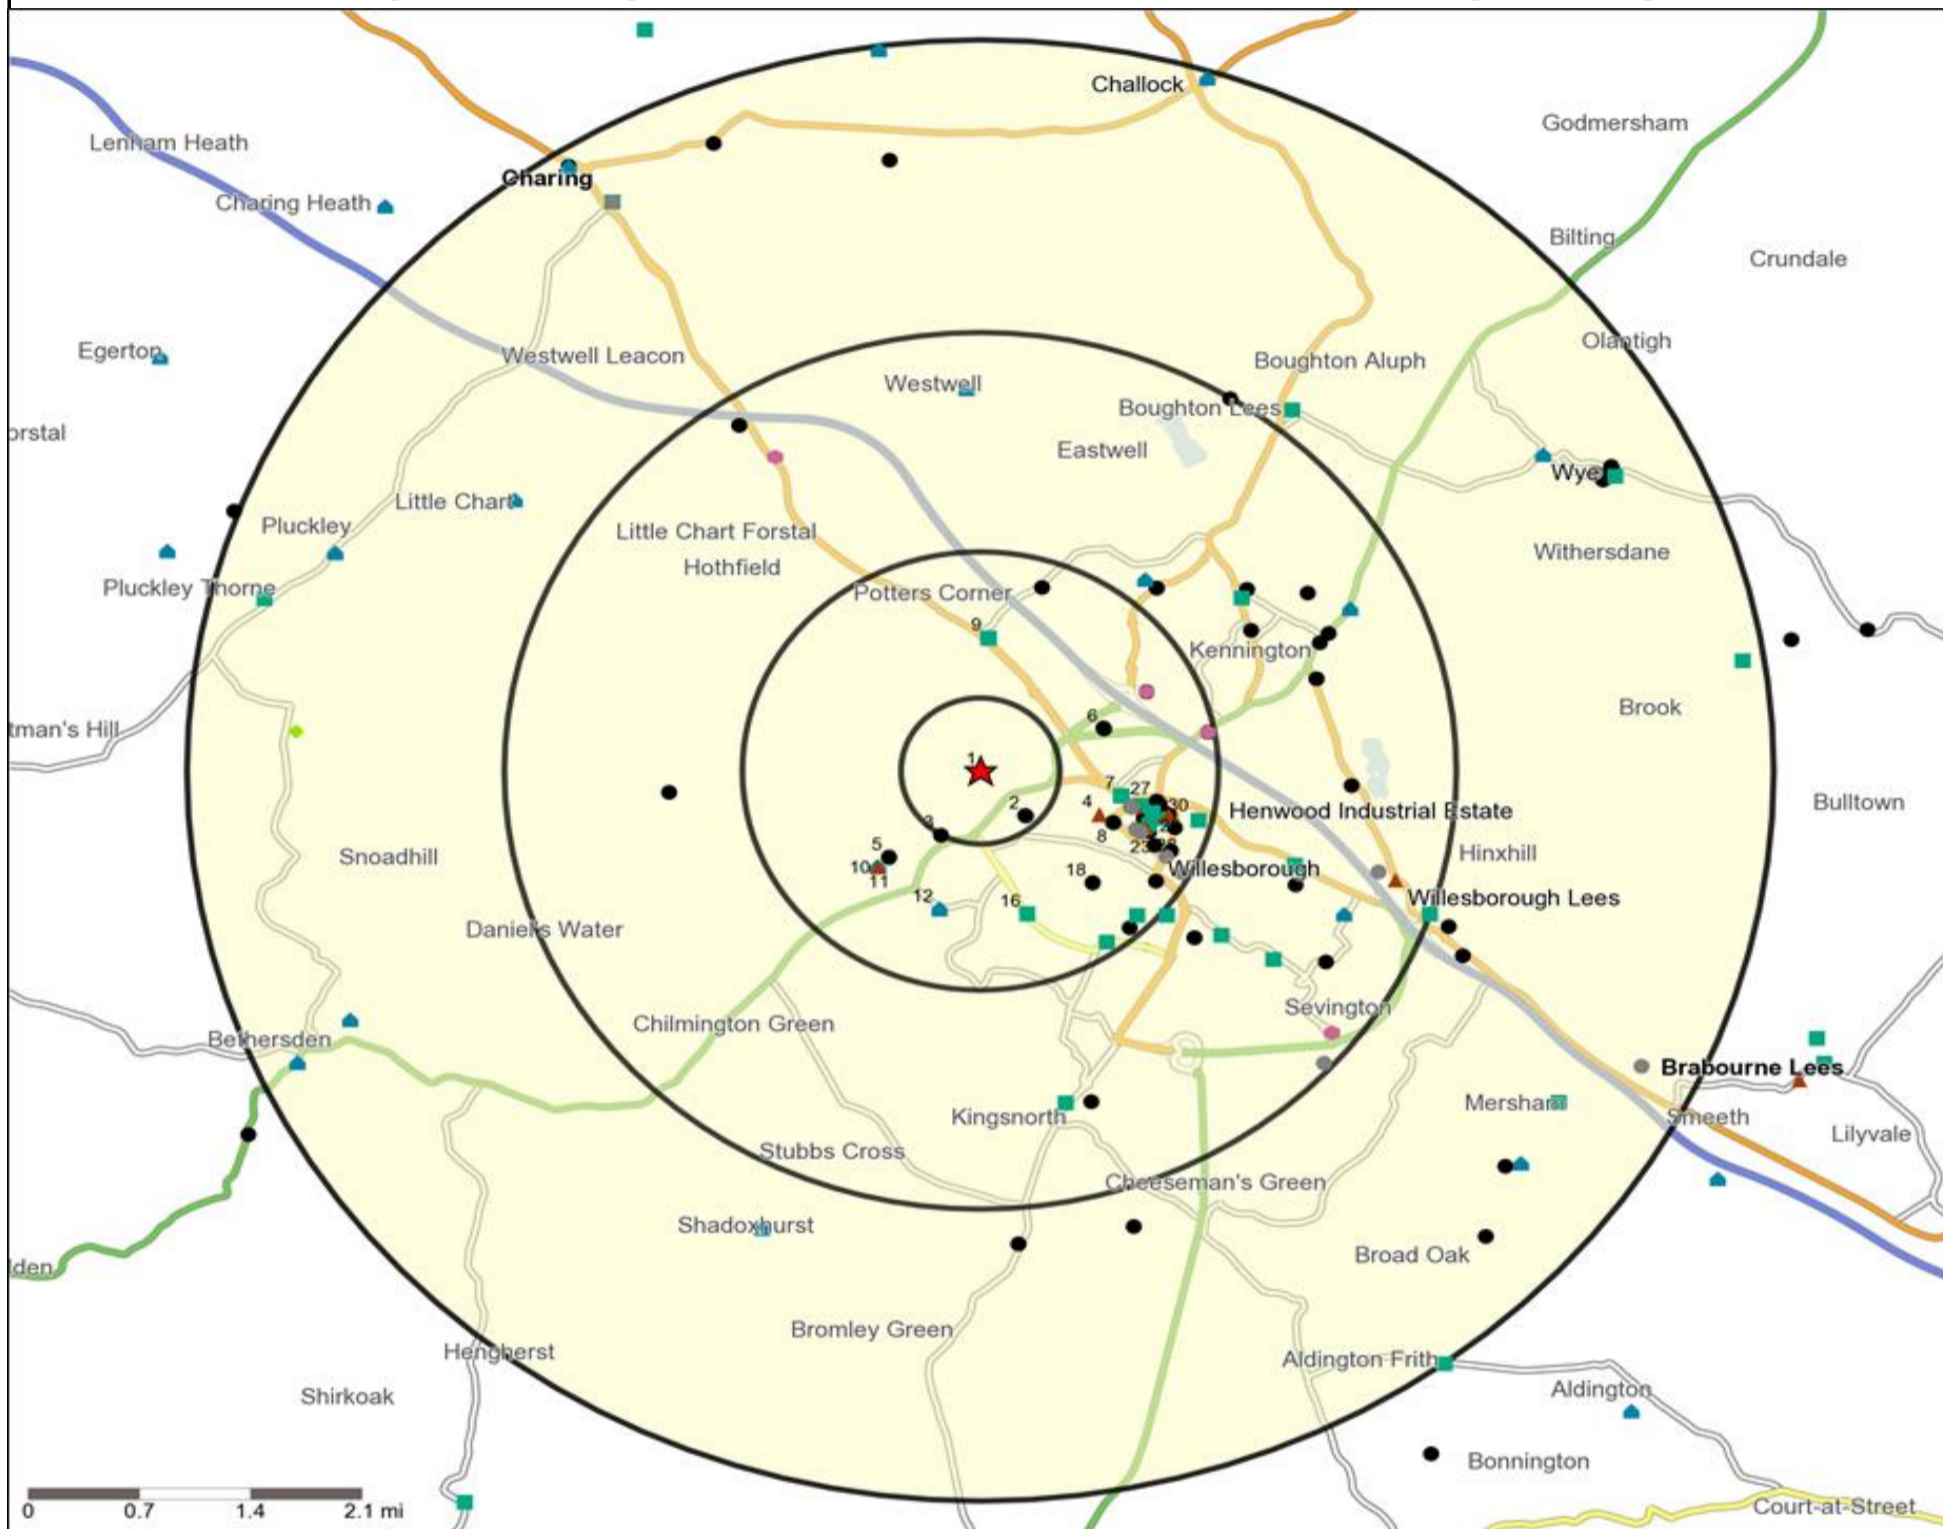

Competition Map and Data: NEW CHIMNEYS, ASHFORD (371506)

Numbers on competition points relate to the distance ranking in the competition table on page 7. Copyright Experian Ltd, HERE 2015. Ordnance Survey © Crown copyright 2015

- Location
- Branded Food
- Dry Led
- Café / Wine Bar
- Other
- 0.5, 1.5, 3 & 5 Mile Distance
- Circuit Bar
- Rural Character
- Rivers, Canals and Lakes
- Community Local

Competition Type Summary Table

Reporting Category	0 - 0.5 Miles	0 - 1.5 Miles	0 - 3.0 Miles	0 - 5.0 Miles
Café / Wine Bar	0	5	7	10
Circuit Bar	0	7	8	8
Community Local	0	9	16	21
Dry Led	1	3	7	17
Branded Food Pub	0	2	4	4
Rural	0	0	0	2
Other	1	34	52	67
Total	2	60	94	129