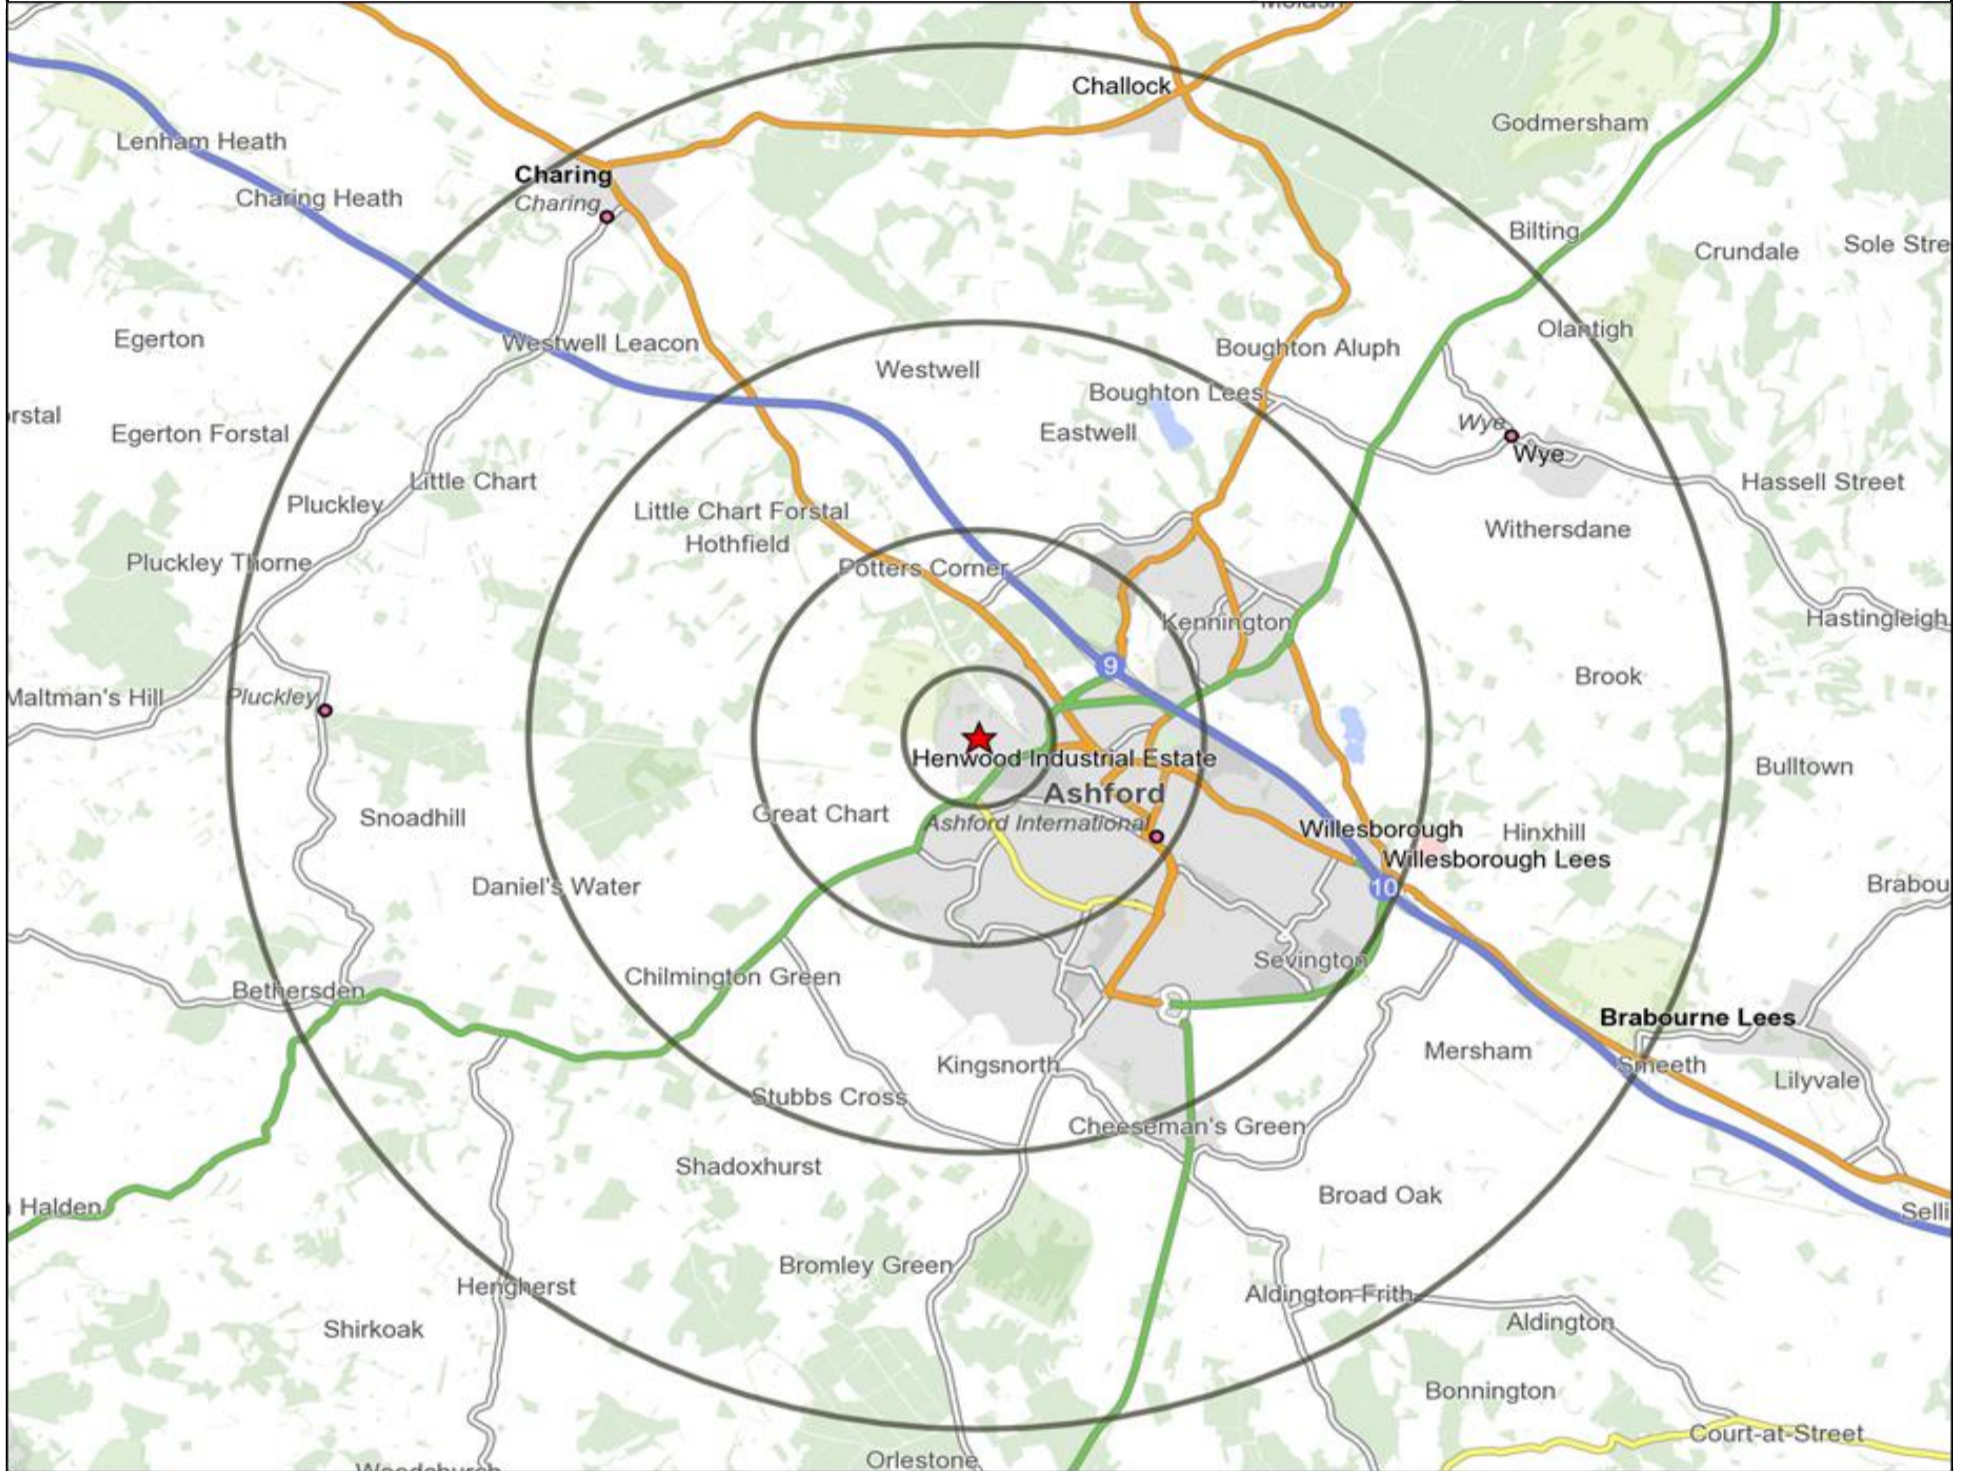

**Customer Profile Report for NEW CHIMNEYS, ASHFORD (Punch Outlet Number: 371506)
LOUDON WAY, ASHFORD, TN23 3JJ (TN23 3JJ)**

Copyright Experian Ltd, HERE 2015. Ordnance Survey © Crown copyright 2015

★ Location   ○ 0.5, 1.5, 3 & 5 Mile Distance

Age Data Table

	Count:					Index:				
	0 - 0.5 Miles	0 - 1.5 Miles	0 - 3.0 Miles	0 - 5.0 Miles	15 Min Drivetime	0 - 0.5 Miles	0 - 1.5 Miles	0 - 3.0 Miles	0 - 5.0 Miles	15 Min Drivetime
0-15	1,199	7,242	17,898	20,306	21,357	141	116	121	116	114
16-17	158	950	2,321	2,563	2,687	150	123	126	119	116
18-24	407	3,199	7,059	7,857	8,163	99	107	99	93	91
25-34	596	5,194	11,331	12,558	12,952	96	115	105	99	95
35-44	760	4,336	10,449	12,101	12,811	133	103	104	103	102
45-54	719	4,759	11,302	13,496	14,713	112	101	101	102	104
55-64	333	2,856	7,146	9,119	10,141	65	76	80	87	90
65+	349	4,623	11,536	14,968	16,664	43	77	81	89	93
Population estimate 2015	4,521	33,159	79,042	92,968	99,488	100	100	100	100	100

Ethnicity - Census 2011

	Count:					%:				
	0 - 0.5 Miles	0 - 1.5 Miles	0 - 3.0 Miles	0 - 5.0 Miles	15 Min Drivetime	0 - 0.5 Miles	0 - 1.5 Miles	0 - 3.0 Miles	0 - 5.0 Miles	15 Min Drivetime
White	3,201	28,202	68,442	80,892	86,991	89%	90%	91%	92%	92%
Mixed / Multiple Ethnic Groups	50	532	1,275	1,425	1,483	1%	2%	2%	2%	2%
Asian / Asian British	281	1,753	3,585	3,806	3,849	8%	6%	5%	4%	4%
Black / African / Caribbean / Black British	56	502	1,247	1,300	1,318	2%	2%	2%	1%	1%
Other Ethnic Group	22	249	569	681	722	1%	1%	1%	1%	1%
All People (Ethnic Group)	3,610	31,238	75,118	88,104	94,363	100	100	100	100	100