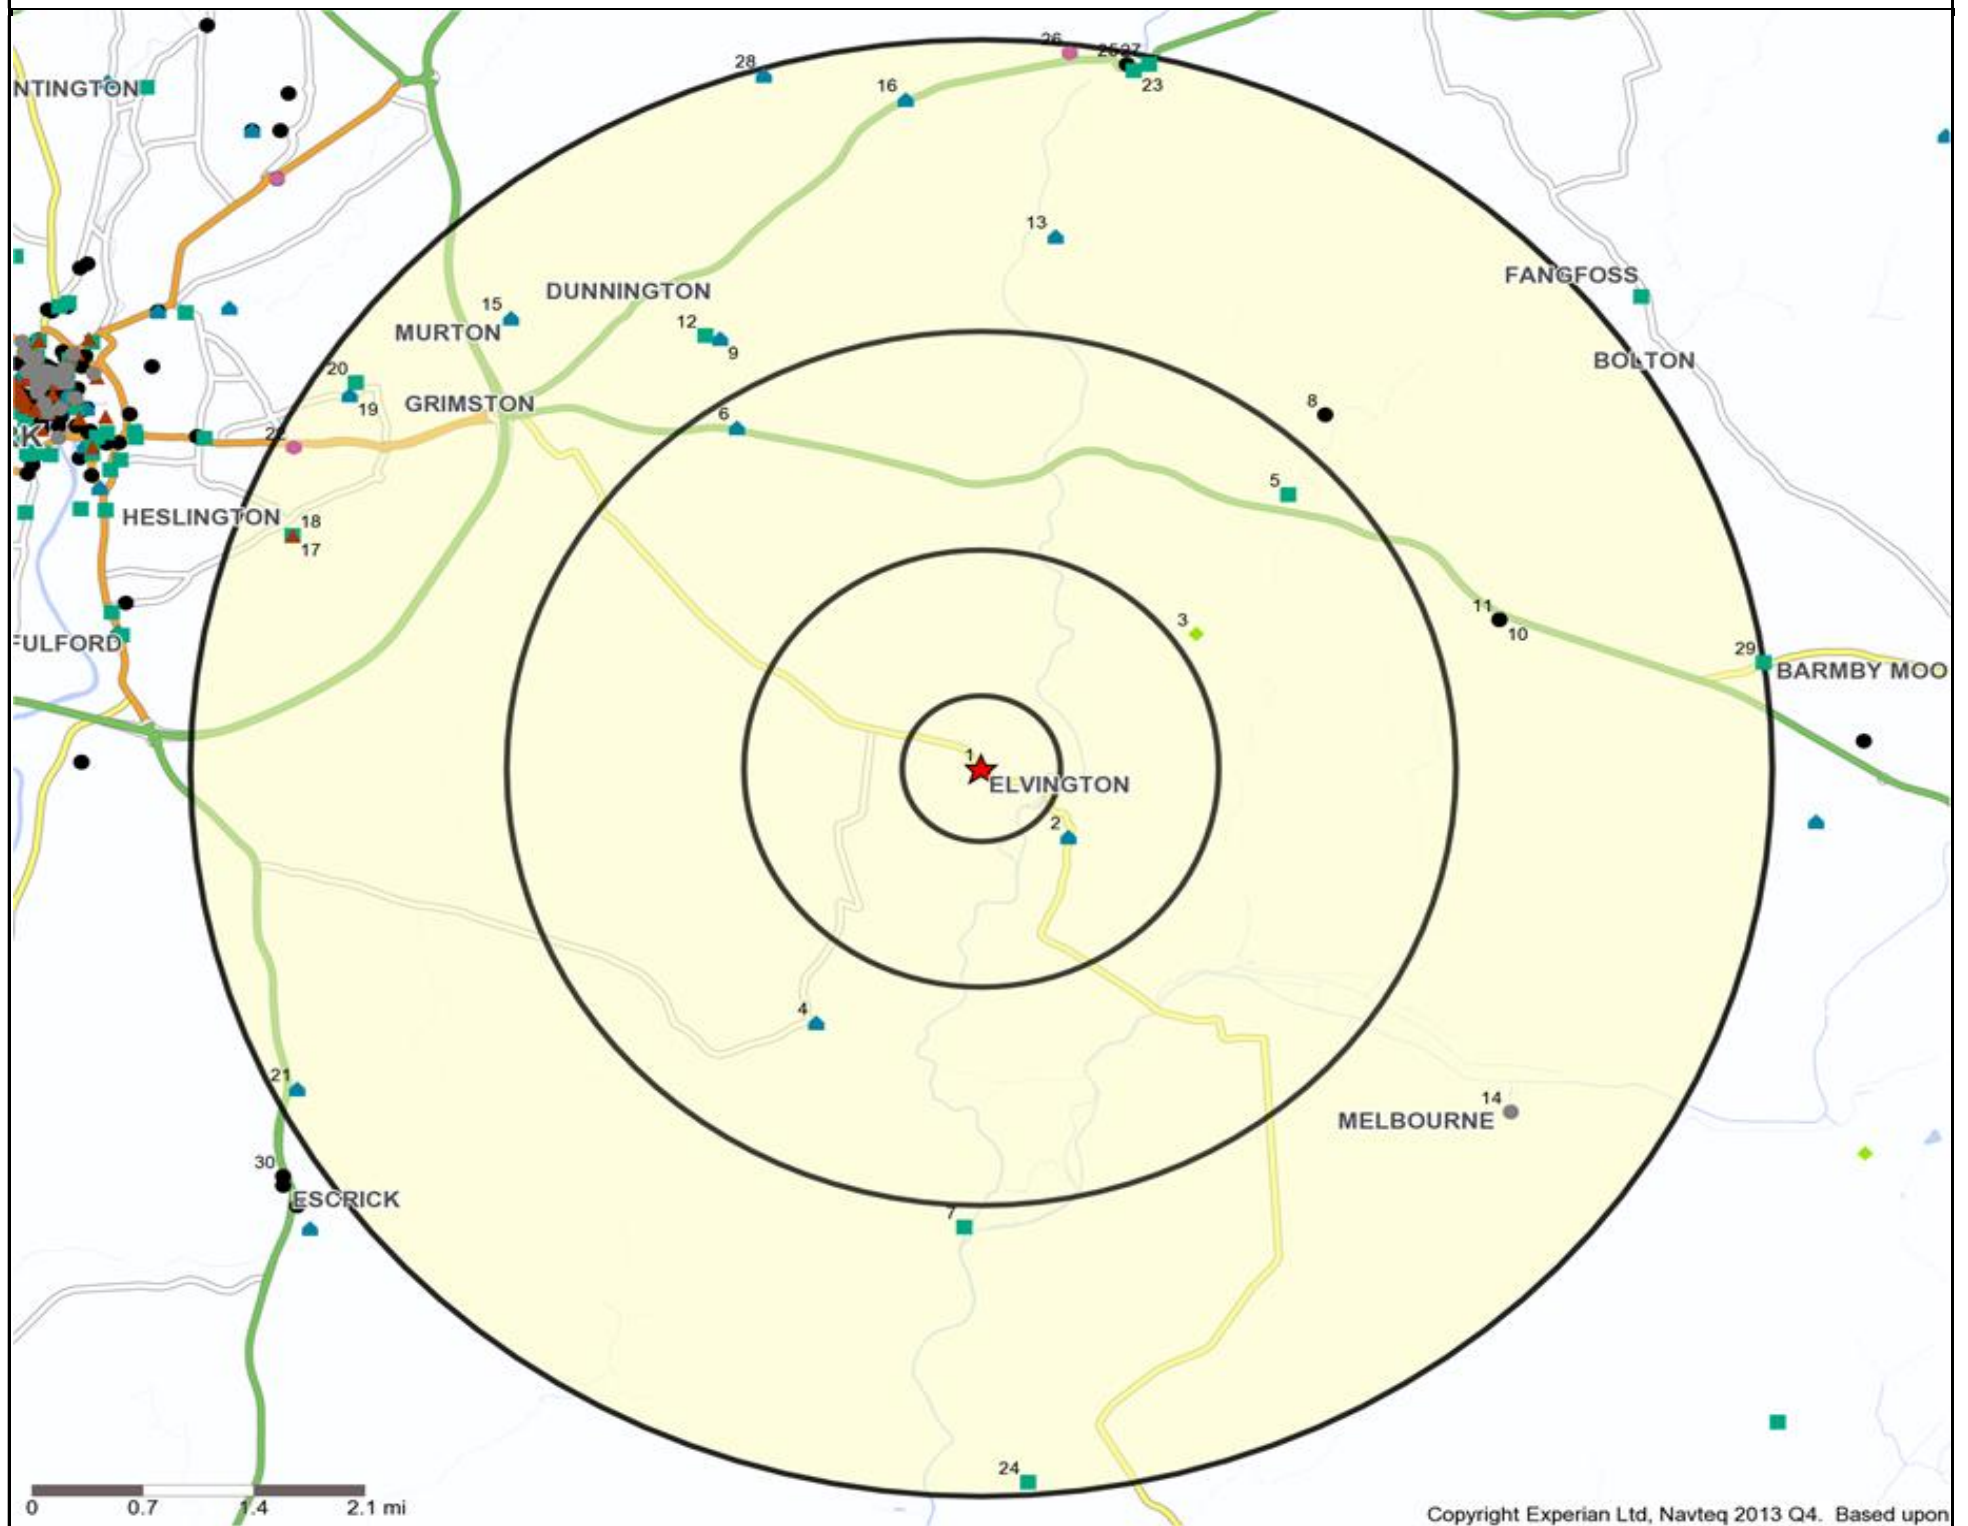

Mosaic Map and Data: Grey Horse (113547)

- | | | | | |
|-------------------------------|-------------------------|-----------------------|-----------------------|---------------------|
| Location | Mosaic UK Groups | E Senior Security | I Family Basics | M Modest Traditions |
| 0.5, 1.5, 3 & 5 Mile Distance | A City Prosperity | F Suburban Stability | J Transient Renters | N Urban Cohesion |
| Rivers, Canals and Lakes | B Prestige Positions | G Domestic Success | K Municipal Challenge | O Rental Hubs |
| | C Country Living | H Aspiring Homemakers | L Vintage Value | |
| | D Rural Reality | | | |

| Mosaic Data Table (Residential) | Count: | Index: |
|---------------------------------|---------------|---------------|
| | 0 - 0.5 Miles | 0 - 0.5 Miles |
| A City Prosperity (18+) | 0 | 0 |
| B Prestige Positions (18+) | 37 | 75 |
| C Country Living (18+) | 258 | 581 |
| D Rural Reality (18+) | 197 | 455 |
| E Senior Security (18+) | 0 | 0 |
| F Suburban Stability (18+) | 0 | 0 |
| G Domestic Success (18+) | 155 | 275 |
| H Aspiring Homemakers (18+) | 0 | 0 |
| I Family Basics (18+) | 0 | 0 |
| J Transient Renters (18+) | 0 | 0 |
| K Municipal Challenge (18+) | 0 | 0 |
| L Vintage Value (18+) | 0 | 0 |
| M Modest Traditions (18+) | 0 | 0 |
| N Urban Cohesion (18+) | 0 | 0 |
| O Rental Hubs (18+) | 0 | 0 |
| Adults 18+ estimate 2013 | 647 | 100 |

Competition Map and Data: Grey Horse (113547)

Numbers on competition points relate to the distance ranking in the competition table on page 8.

- ★ Location
- Cafe / Wine Bar
- Other
- 0.5, 1.5, 3 & 5 Mile Distance
- ▲ Circuit Bar
- ◆ Rural Character
- ~ Rivers, Canals and Lakes
- Community Local
- Branded Food
- Dry Led

Competition Map and Data: Grey Horse (113547)

Numbers on competition points relate to the distance ranking in the competition table on page 8.

- Location
- Branded Food
- Dry Led
- Café / Wine Bar
- Other
- 0.5, 1.5, 3 & 5 Mile Distance
- Circuit Bar
- Rural Character
- Rivers, Canals and Lakes
- Community Local