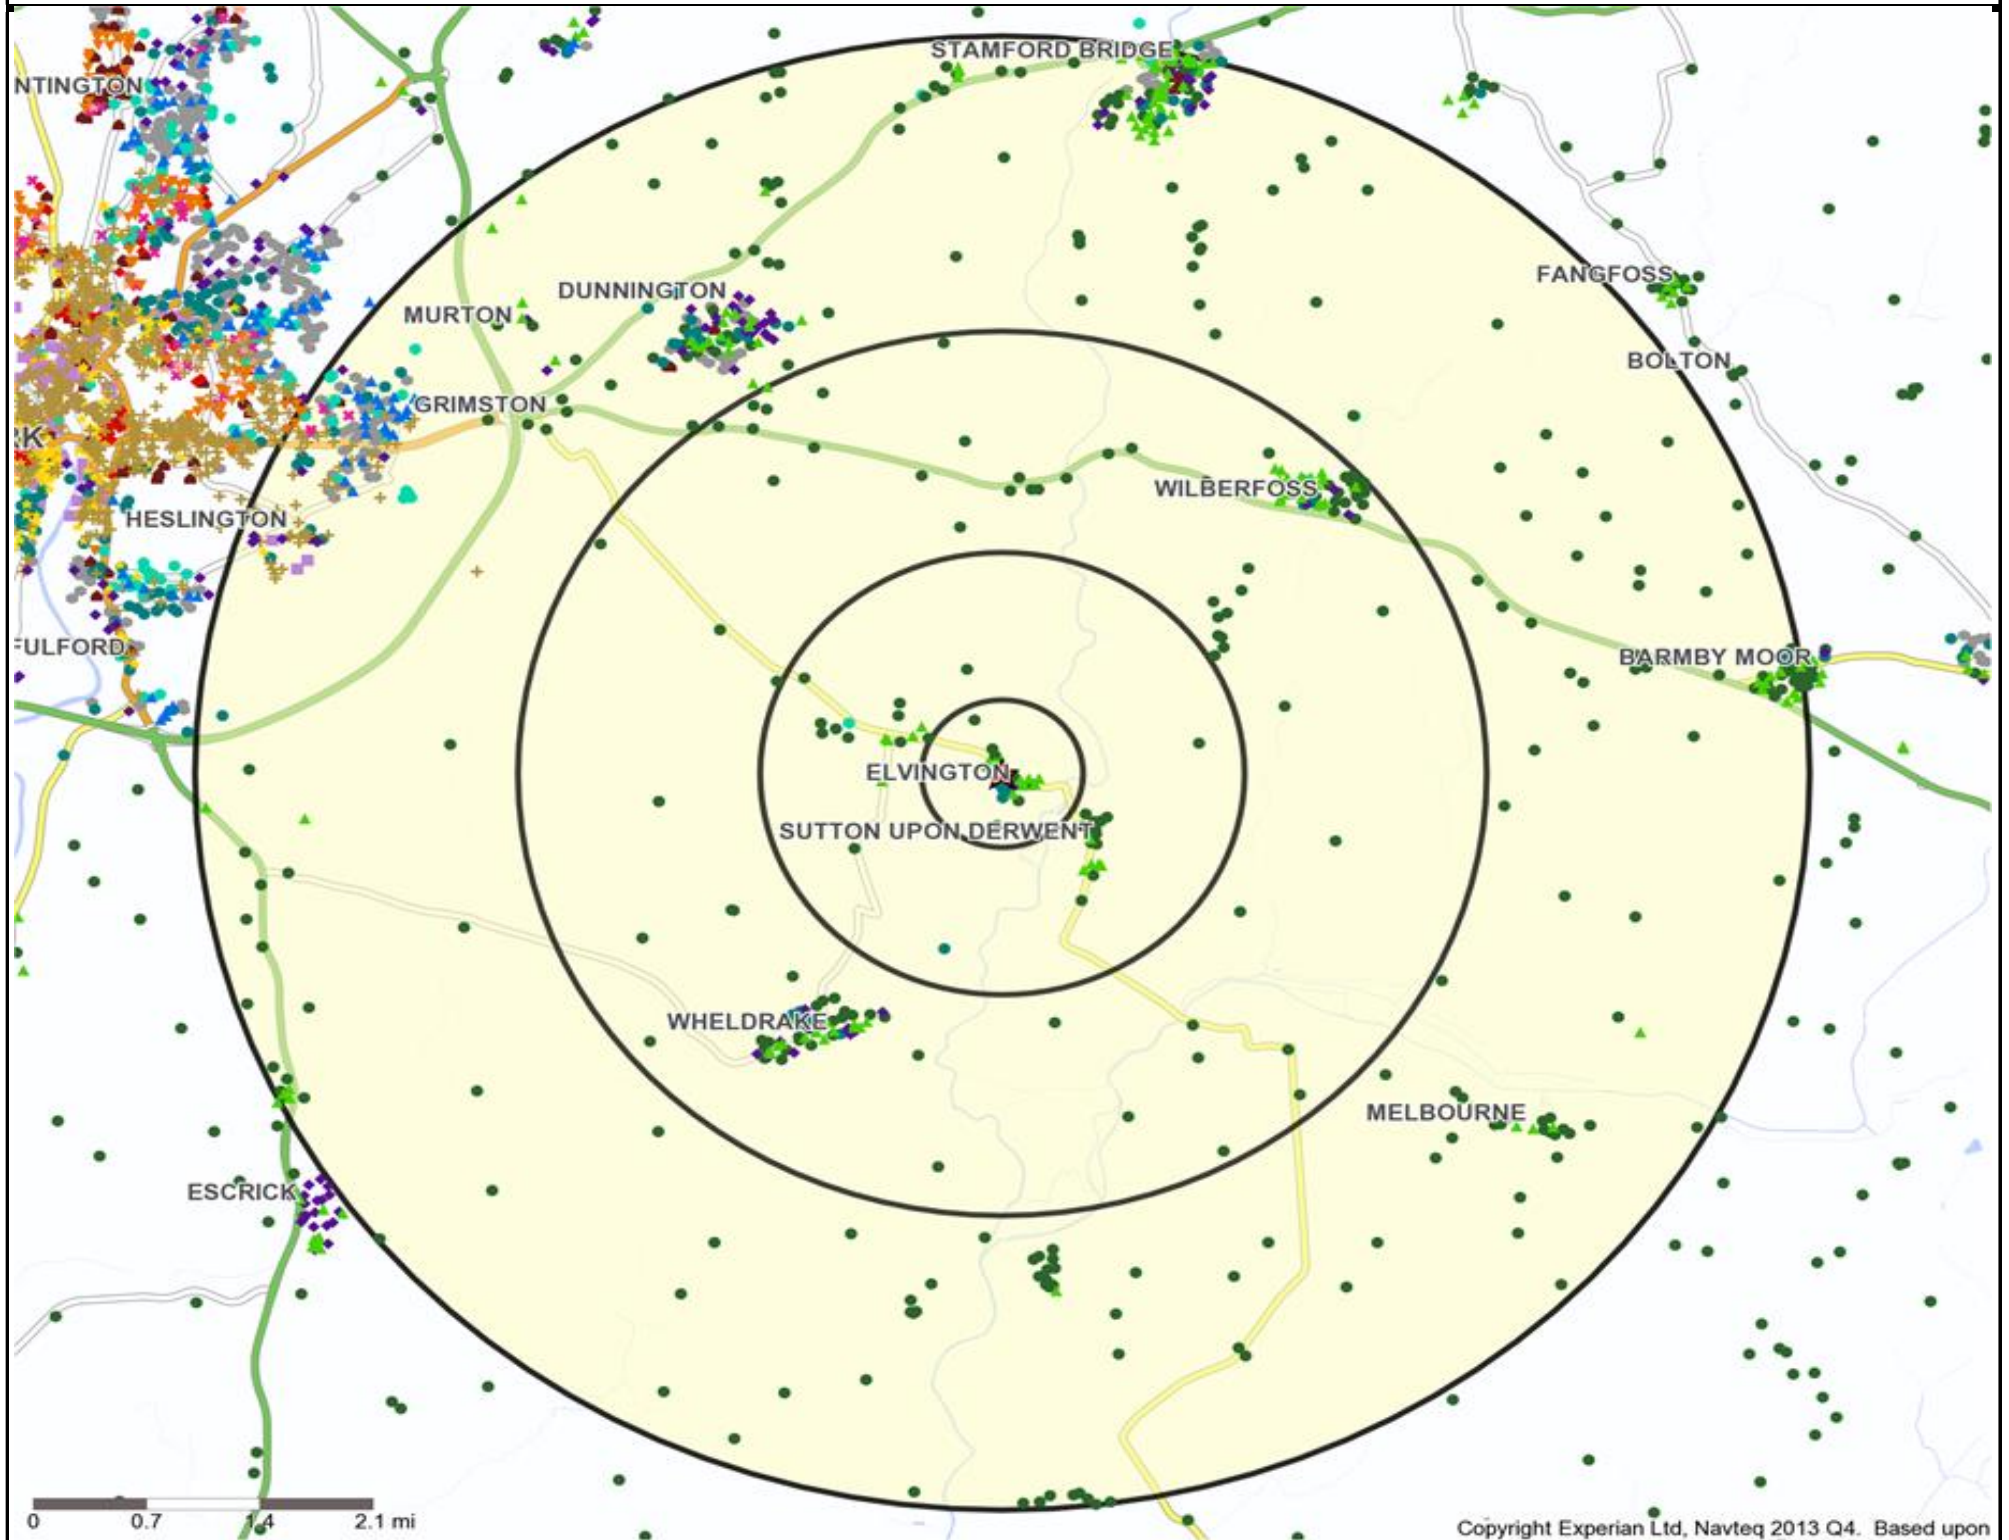

**Customer Profile Report for Grey Horse (Punch Outlet Number: 113547)
Main Street, York (YO41 4AG)**

★ Location ○ 0.5, 1.5, 3 & 5 Mile Distance

Age Data Table

| | Count: | | | | | Index: | | | | |
|--------------------------|---------------|---------------|---------------|---------------|------------------|---------------|---------------|---------------|---------------|------------------|
| | 0 - 0.5 Miles | 0 - 1.5 Miles | 0 - 3.0 Miles | 0 - 5.0 Miles | 15 Min Drivetime | 0 - 0.5 Miles | 0 - 1.5 Miles | 0 - 3.0 Miles | 0 - 5.0 Miles | 15 Min Drivetime |
| 0-15 | 266 | 428 | 1,288 | 4,121 | 7,881 | 151 | 121 | 104 | 82 | 79 |
| 16-17 | 26 | 39 | 131 | 487 | 1,029 | 114 | 86 | 82 | 75 | 80 |
| 18-24 | 39 | 92 | 347 | 4,562 | 10,909 | 44 | 52 | 56 | 182 | 218 |
| 25-34 | 73 | 164 | 485 | 1,982 | 5,332 | 58 | 65 | 55 | 55 | 74 |
| 35-44 | 182 | 321 | 978 | 3,182 | 5,956 | 143 | 126 | 110 | 88 | 82 |
| 45-54 | 164 | 295 | 1,075 | 3,661 | 6,622 | 124 | 112 | 117 | 98 | 88 |
| 55-64 | 95 | 278 | 951 | 3,347 | 5,761 | 88 | 129 | 126 | 109 | 94 |
| 65+ | 95 | 263 | 1,321 | 5,393 | 9,964 | 59 | 82 | 118 | 119 | 110 |
| Population estimate 2013 | 940 | 1,880 | 6,576 | 26,735 | 53,454 | 100 | 100 | 100 | 100 | 100 |

Mosaic Map and Data: Grey Horse (113547)

Copyright Experian Ltd. Navteq 2013 Q4. Based upon

- ★ Location
- 0.5, 1.5, 3 & 5 Mile Distance
- ~ Rivers, Canals and Lakes
- Mosaic UK Groups
- E Senior Security
- F Suburban Stability
- G Domestic Success
- H Aspiring Homemakers
- I Family Basics
- J Transient Renters
- K Municipal Challenge
- L Vintage Value
- M Modest Traditions
- N Urban Cohesion
- O Rental Hubs

Competition Map and Data: Grey Horse (113547)

Numbers on competition points relate to the distance ranking in the competition table on page 8.

- ★ Location
- Cafe / Wine Bar
- Other
- 0.5, 1.5, 3 & 5 Mile Distance
- ▲ Circuit Bar
- ◆ Rural Character
- ~ Rivers, Canals and Lakes
- Community Local
- Branded Food
- Dry Led