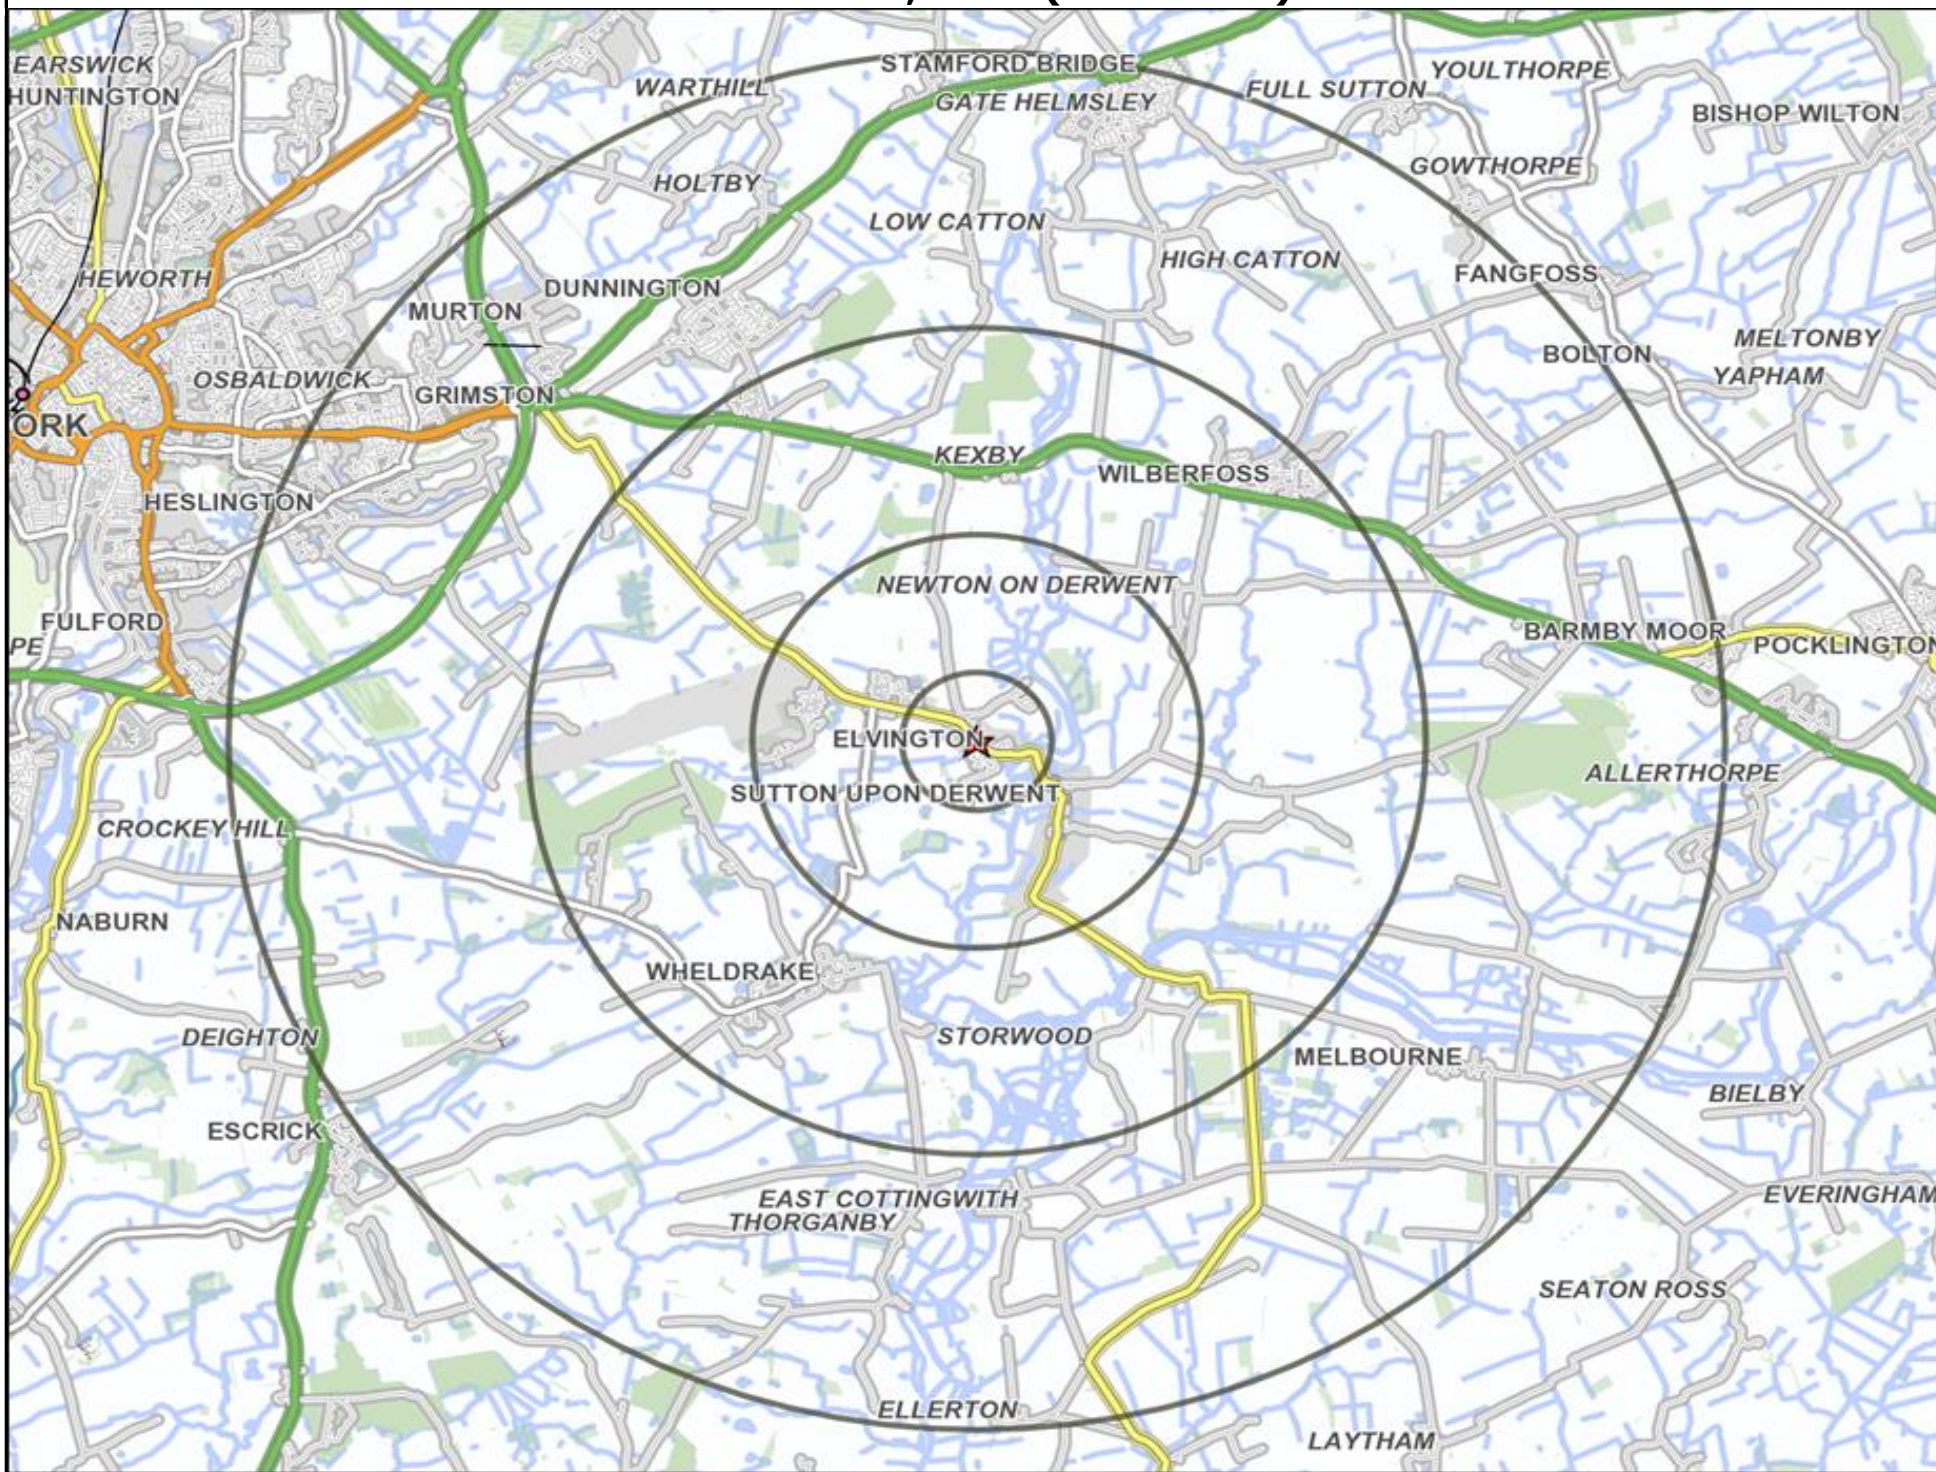

**Customer Profile Report for Grey Horse (Punch Outlet Number: 113547)
Main Street, York (YO41 4AG)**

★ Location ○ 0.5, 1.5, 3 & 5 Mile Distance

Age Data Table

| | Count: | | | | | Index: | | | | |
|--------------------------|---------------|---------------|---------------|---------------|------------------|---------------|---------------|---------------|---------------|------------------|
| | 0 - 0.5 Miles | 0 - 1.5 Miles | 0 - 3.0 Miles | 0 - 5.0 Miles | 15 Min Drivetime | 0 - 0.5 Miles | 0 - 1.5 Miles | 0 - 3.0 Miles | 0 - 5.0 Miles | 15 Min Drivetime |
| 0-15 | 266 | 428 | 1,288 | 4,121 | 7,881 | 151 | 121 | 104 | 82 | 79 |
| 16-17 | 26 | 39 | 131 | 487 | 1,029 | 114 | 86 | 82 | 75 | 80 |
| 18-24 | 39 | 92 | 347 | 4,562 | 10,909 | 44 | 52 | 56 | 182 | 218 |
| 25-34 | 73 | 164 | 485 | 1,982 | 5,332 | 58 | 65 | 55 | 55 | 74 |
| 35-44 | 182 | 321 | 978 | 3,182 | 5,956 | 143 | 126 | 110 | 88 | 82 |
| 45-54 | 164 | 295 | 1,075 | 3,661 | 6,622 | 124 | 112 | 117 | 98 | 88 |
| 55-64 | 95 | 278 | 951 | 3,347 | 5,761 | 88 | 129 | 126 | 109 | 94 |
| 65+ | 95 | 263 | 1,321 | 5,393 | 9,964 | 59 | 82 | 118 | 119 | 110 |
| Population estimate 2013 | 940 | 1,880 | 6,576 | 26,735 | 53,454 | 100 | 100 | 100 | 100 | 100 |

Mosaic Map and Data: Grey Horse (113547)

Copyright Experian Ltd. Navteq 2013 Q4. Based upon

- ★ Location
- 0.5, 1.5, 3 & 5 Mile Distance
- ~ Rivers, Canals and Lakes
- Mosaic UK Groups
- E Senior Security
- F Suburban Stability
- G Domestic Success
- H Aspiring Homemakers
- I Family Basics
- J Transient Renters
- K Municipal Challenge
- L Vintage Value
- M Modest Traditions
- N Urban Cohesion
- O Rental Hubs

Competition Map and Data: Grey Horse (113547)

Numbers on competition points relate to the distance ranking in the competition table on page 8.

- Location
- Branded Food
- Dry Led
- Café / Wine Bar
- Other
- 0.5, 1.5, 3 & 5 Mile Distance
- Circuit Bar
- Rural Character
- Rivers, Canals and Lakes
- Community Local