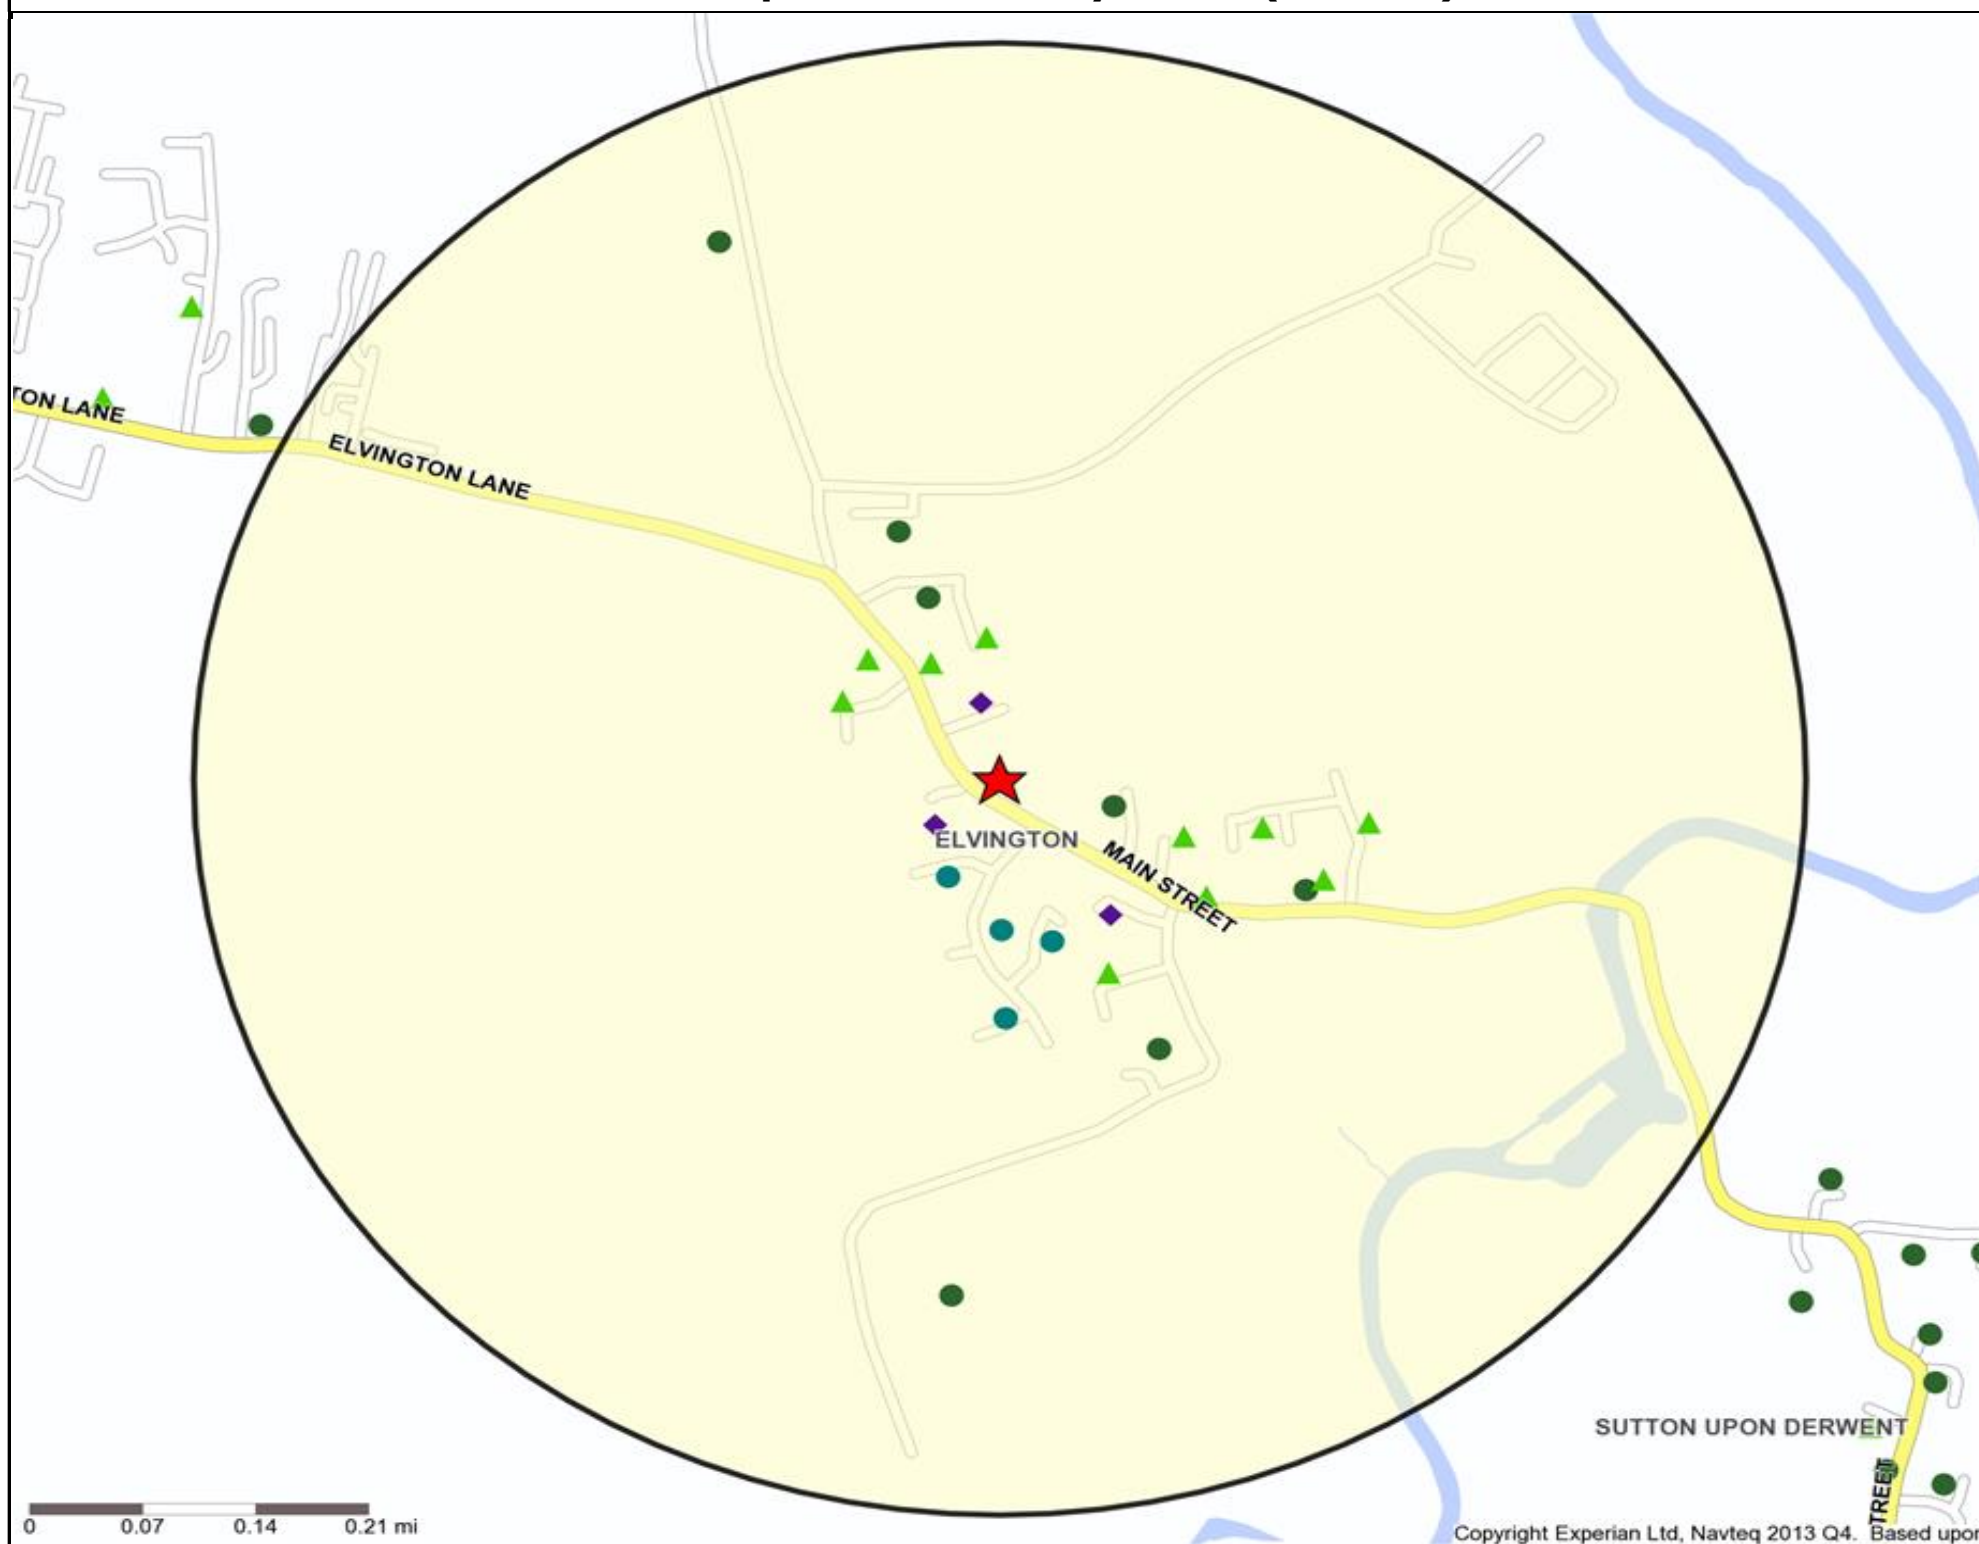

Mosaic Map and Data: Grey Horse (113547)

Location	Mosaic UK Groups	E Senior Security	I Family Basics	M Modest Traditions
0.5, 1.5, 3 & 5 Mile Distance	A City Prosperity	F Suburban Stability	J Transient Renters	N Urban Cohesion
Rivers, Canals and Lakes	B Prestige Positions	G Domestic Success	K Municipal Challenge	O Rental Hubs
	C Country Living	H Aspiring Homemakers	L Vintage Value	
	D Rural Reality			

Mosaic Data Table (Residential)	Count:	Index:
	0 - 0.5 Miles	0 - 0.5 Miles
A City Prosperity (18+)	0	0
B Prestige Positions (18+)	37	75
C Country Living (18+)	258	581
D Rural Reality (18+)	197	455
E Senior Security (18+)	0	0
F Suburban Stability (18+)	0	0
G Domestic Success (18+)	155	275
H Aspiring Homemakers (18+)	0	0
I Family Basics (18+)	0	0
J Transient Renters (18+)	0	0
K Municipal Challenge (18+)	0	0
L Vintage Value (18+)	0	0
M Modest Traditions (18+)	0	0
N Urban Cohesion (18+)	0	0
O Rental Hubs (18+)	0	0
Adults 18+ estimate 2013	647	100