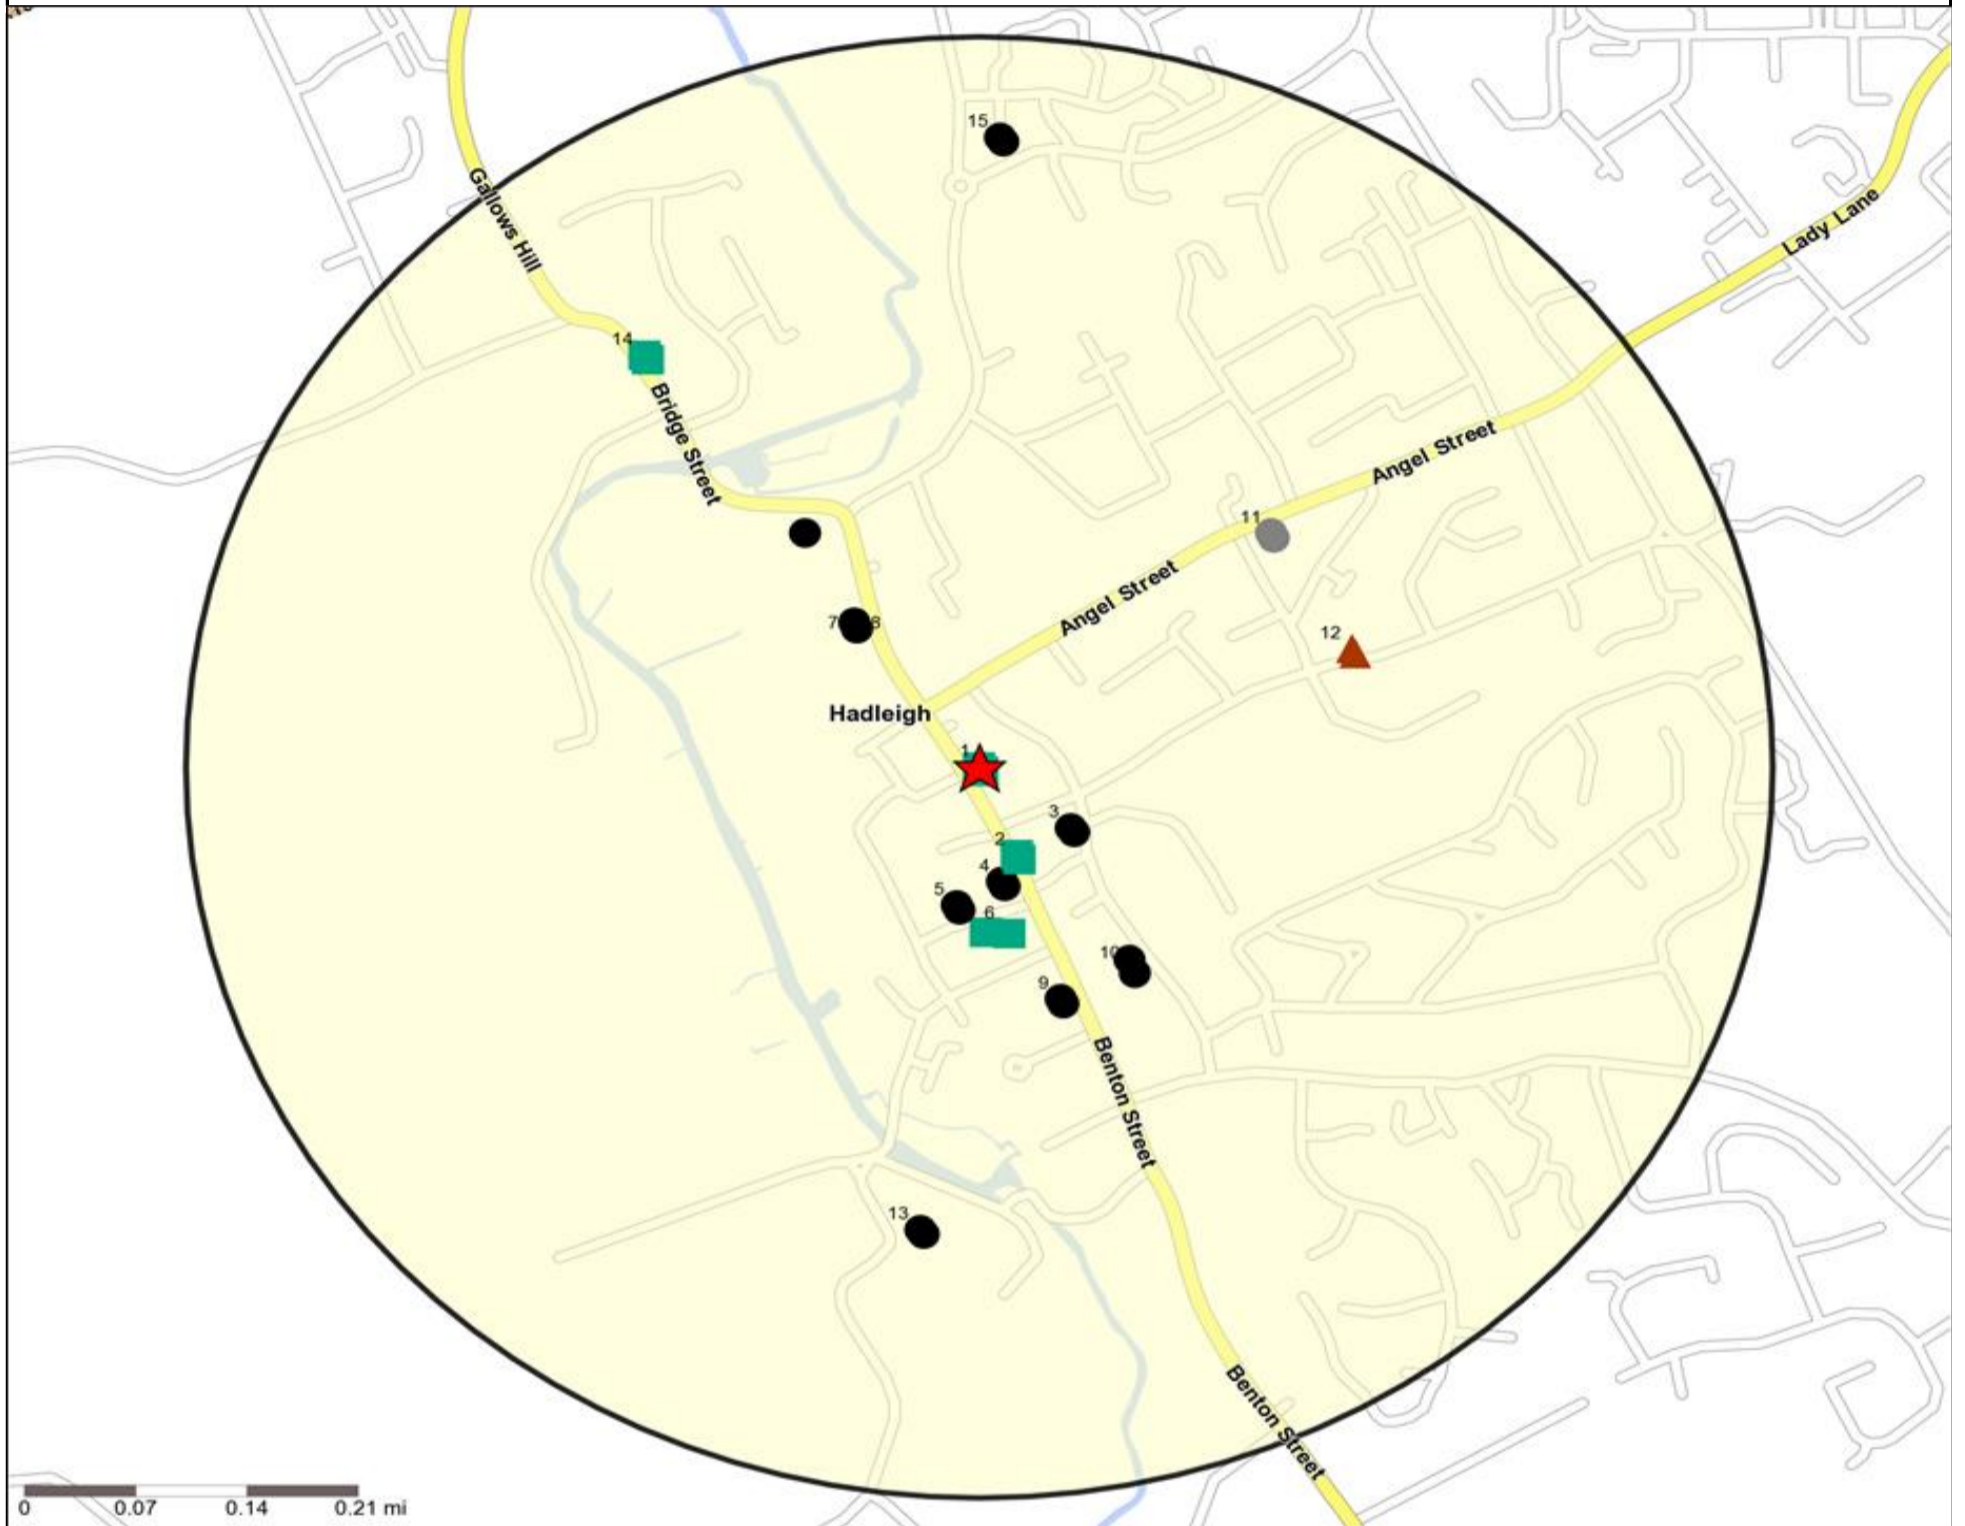

Competition Map and Data: KINGS HEAD, HADLEIGH (200421)

Numbers on competition points relate to the distance ranking in the competition table on page 7. Copyright Experian Ltd, HERE 2015. Ordnance Survey © Crown copyright 2015

- Location
- Branded Food
- Dry Led
- Café / Wine Bar
- Other
- 0.5, 1.5, 3 & 5 Mile Distance
- Circuit Bar
- Rural Character
- Rivers, Canals and Lakes
- Community Local

Competition Type Summary Table

Reporting Category	0 - 0.5 Miles
Café / Wine Bar	1
Circuit Bar	1
Community Local	4
Dry Led	0
Branded Food Pub	0
Rural	0
Other	9
Total	15