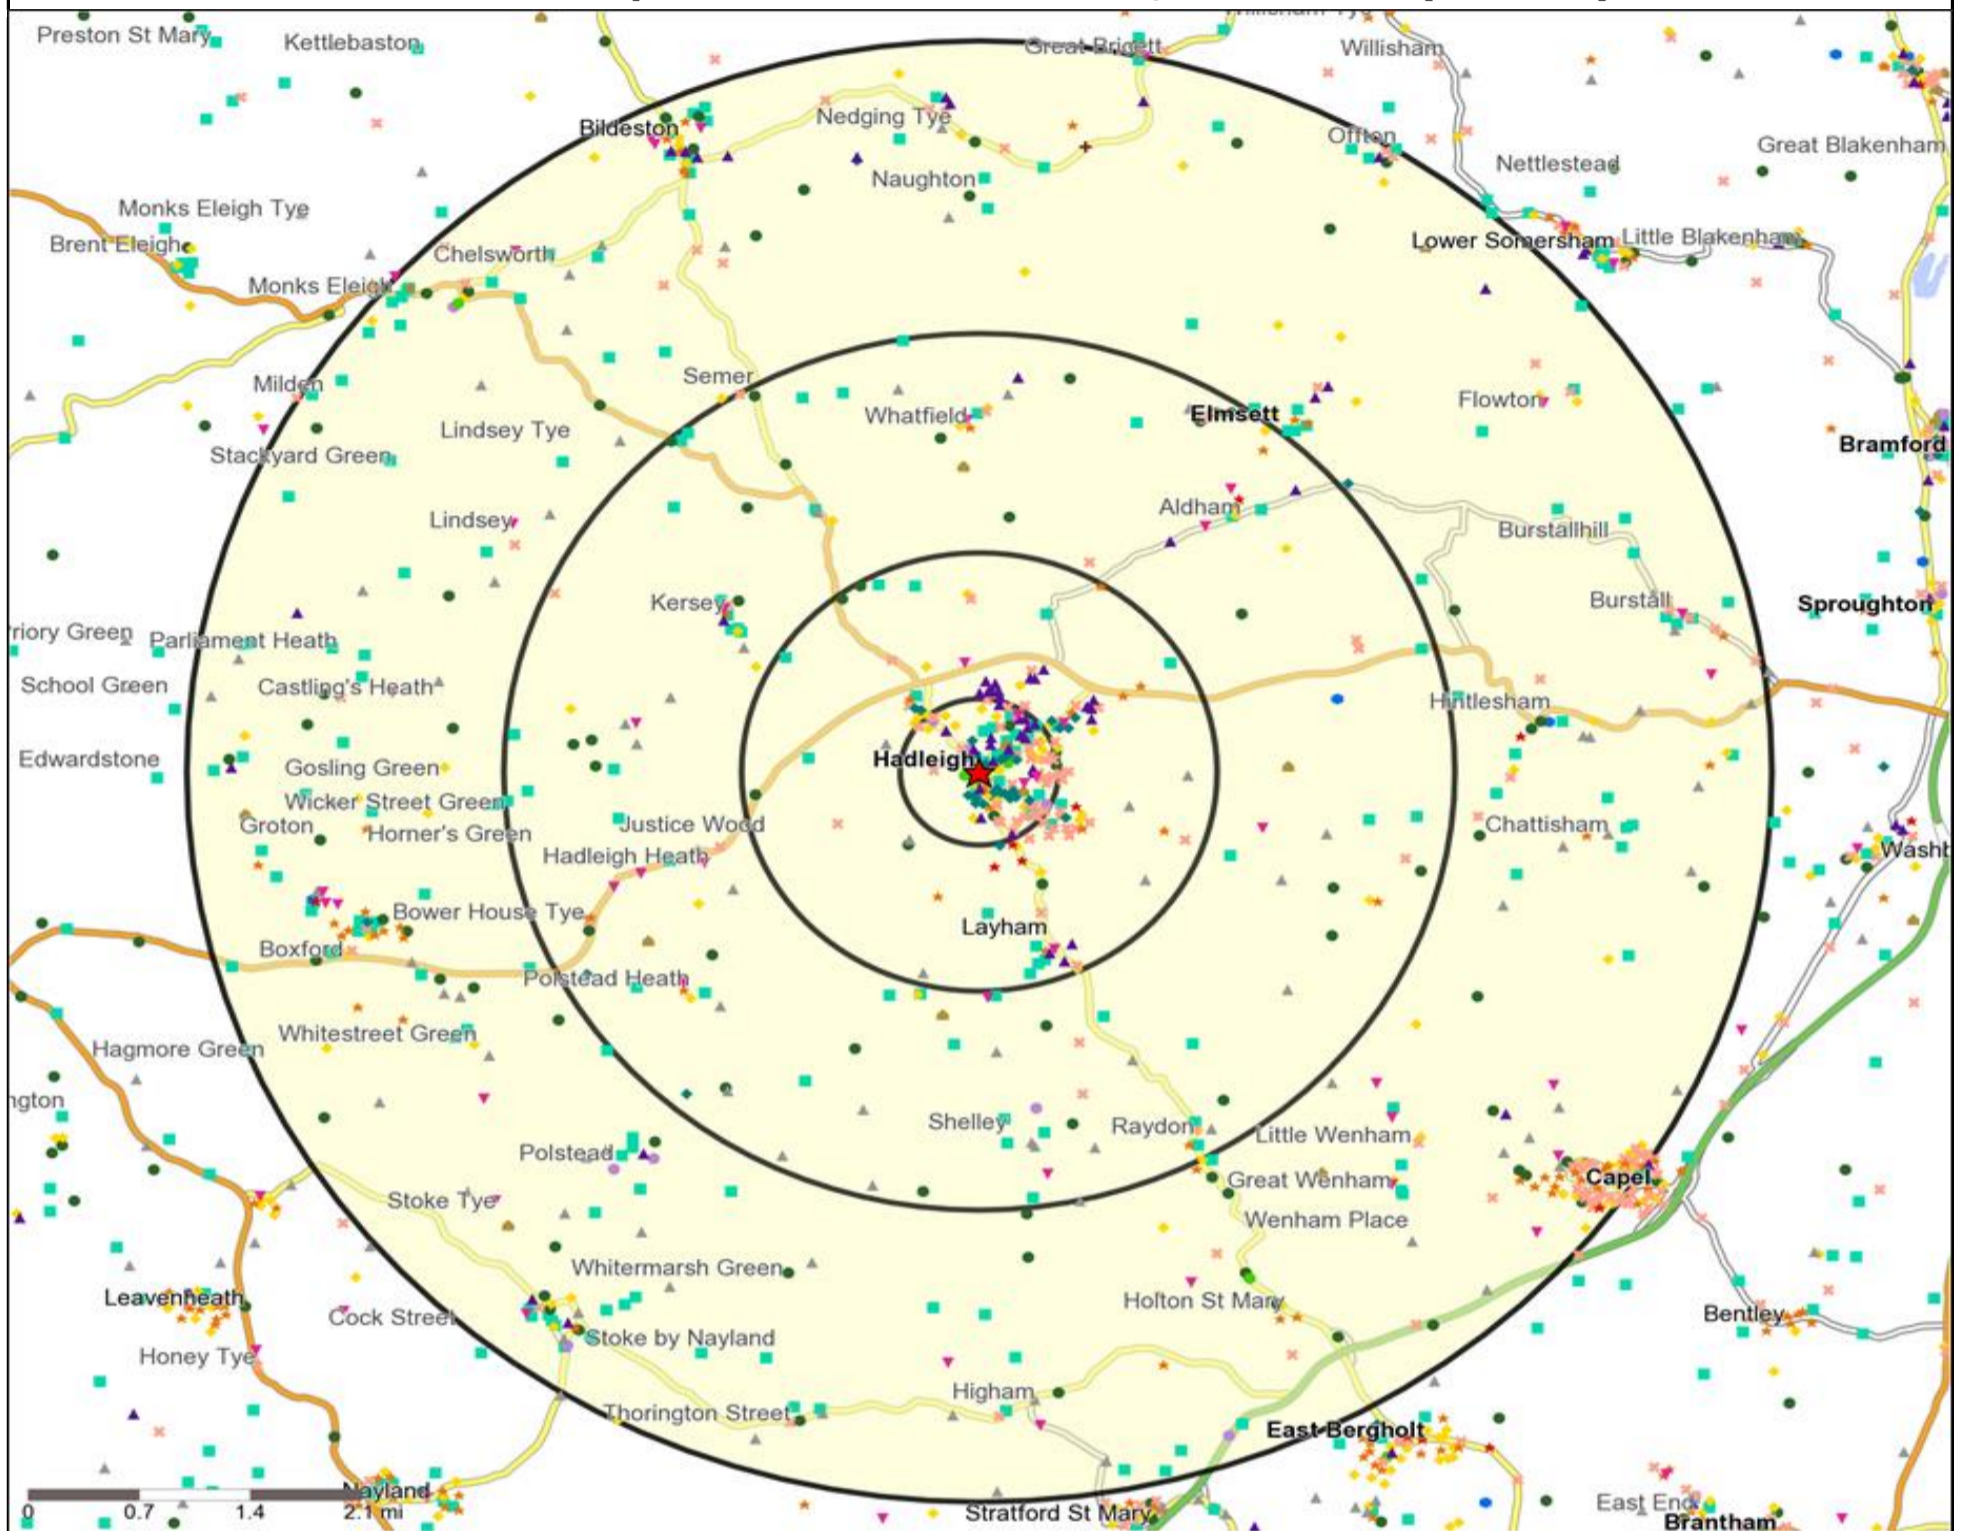

Mosaic UK Map and Data: KINGS HEAD, HADLEIGH (200421)

Copyright Experian Ltd, HERE 2015. Ordnance Survey © Crown copyright 2015

- | | | | | |
|-------------------------------|-------------------------|----------------------|-----------------------|---------------------|
| Location | Mosaic UK Groups | D Rural Reality | H Aspiring Homemakers | L Vintage Value |
| 0.5, 1.5, 3 & 5 Mile Distance | A City Prosperity | E Senior Security | I Family Basics | M Modest Traditions |
| Rivers, Canals and Lakes | B Prestige Positions | F Suburban Stability | J Transient Renters | N Urban Cohesion |
| | C Country Living | G Domestic Success | K Municipal Challenge | O Rental Hubs |

Mosaic UK Data Table (Residential)

	Count:	Index:
	0 - 0.5 Miles	0 - 0.5 Miles
A City Prosperity (18+)	0	0
B Prestige Positions (18+)	177	55
C Country Living (18+)	69	22
D Rural Reality (18+)	1,398	455
E Senior Security (18+)	418	116
F Suburban Stability (18+)	141	52
G Domestic Success (18+)	622	167
H Aspiring Homemakers (18+)	399	99
I Family Basics (18+)	334	104
J Transient Renters (18+)	160	63
K Municipal Challenge (18+)	62	24
L Vintage Value (18+)	419	150
M Modest Traditions (18+)	165	78
N Urban Cohesion (18+)	17	7
O Rental Hubs (18+)	52	15
Adults 18+ estimate 2015	4,433	100

Occasions Map and Data: KINGS HEAD, HADLEIGH (200421)

Copyright Experian Ltd, HERE 2015. Ordnance Survey © Crown copyright 2015

- ★ Location
- 0.5, 1.5, 3 & 5 Mile Distance
- ~ Rivers, Canals and Lakes
- ▲ Occasions Types
- 01 Mine's a Pint
- ◆ 02 Early Doors
- 03 Everyday is Friday
- ▲ 04 Weekend Millionaires
- 05 Out On The Town
- ▲ 06 Business and Pleasure
- 07 Sporting Pints
- 08 Student Social
- ▼ 09 Leisurely Lunch
- 10 Wining and Dining
- ▲ 11 Household Outing
- ★ 12 Midweek Meal Deal
- ◆ 13 Date Night
- ★ 14 Birthday Treat
- + 15 Pre Show Meal