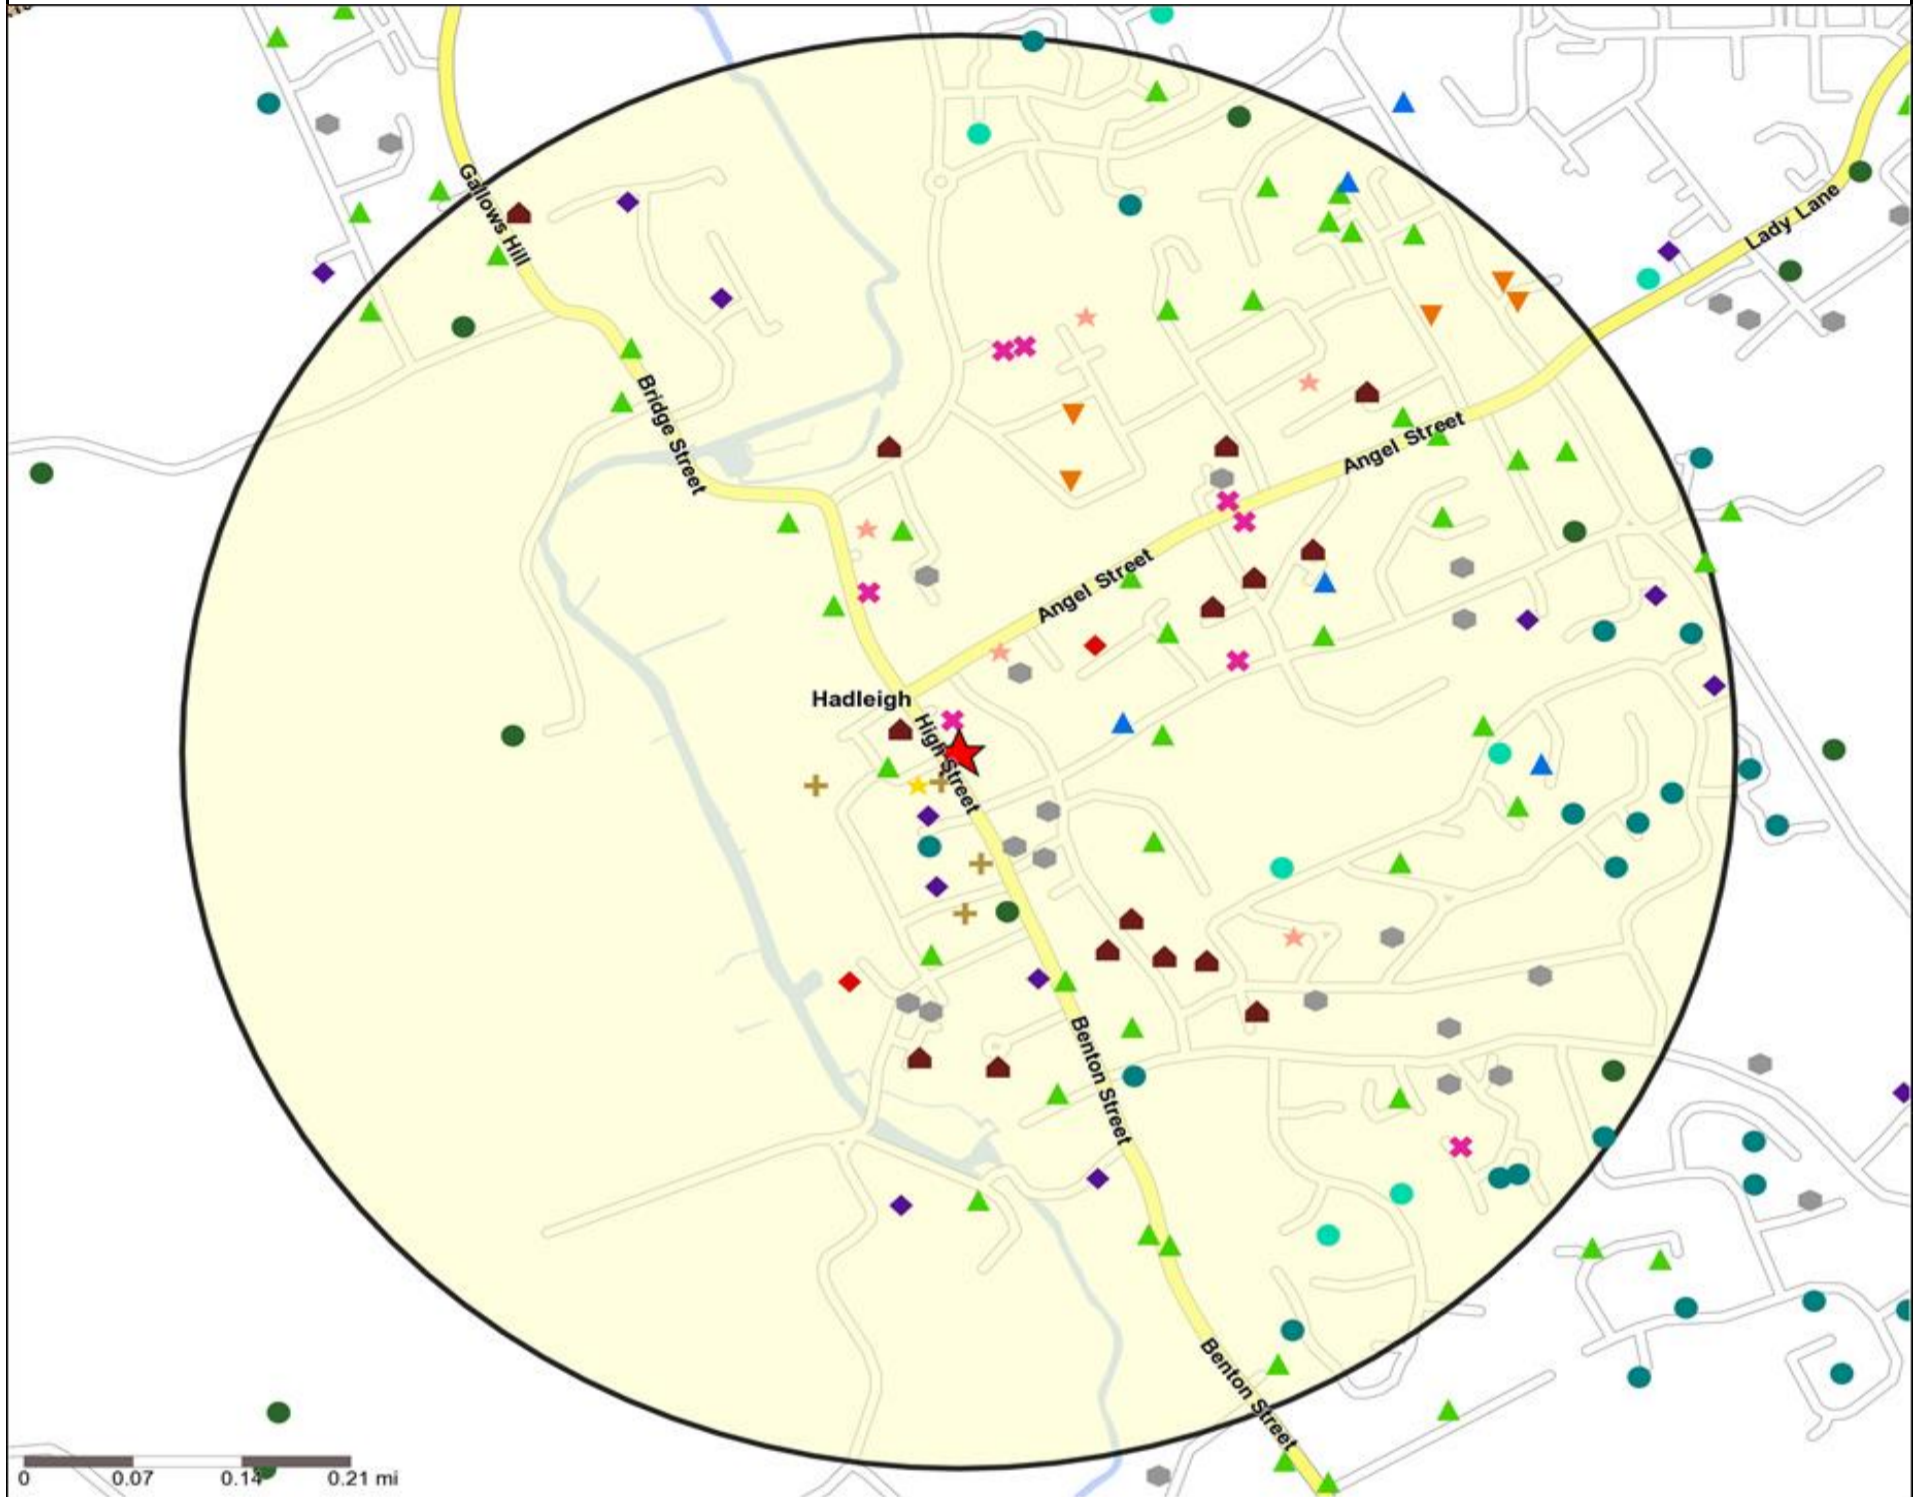

Mosaic UK Map and Data: KINGS HEAD, HADLEIGH (200421)

Copyright Experian Ltd, HERE 2015. Ordnance Survey © Crown copyright 2015

Location	Mosaic UK Groups	D Rural Reality	H Aspiring Homemakers	L Vintage Value
0.5, 1.5, 3 & 5 Mile Distance	A City Prosperity	E Senior Security	I Family Basics	M Modest Traditions
Rivers, Canals and Lakes	B Prestige Positions	F Suburban Stability	J Transient Renters	N Urban Cohesion
	C Country Living	G Domestic Success	K Municipal Challenge	O Rental Hubs

Mosaic UK Data Table (Residential)

	Count:	Index:
	0 - 0.5 Miles	0 - 0.5 Miles
A City Prosperity (18+)	0	0
B Prestige Positions (18+)	177	55
C Country Living (18+)	69	22
D Rural Reality (18+)	1,398	455
E Senior Security (18+)	418	116
F Suburban Stability (18+)	141	52
G Domestic Success (18+)	622	167
H Aspiring Homemakers (18+)	399	99
I Family Basics (18+)	334	104
J Transient Renters (18+)	160	63
K Municipal Challenge (18+)	62	24
L Vintage Value (18+)	419	150
M Modest Traditions (18+)	165	78
N Urban Cohesion (18+)	17	7
O Rental Hubs (18+)	52	15
Adults 18+ estimate 2015	4,433	100