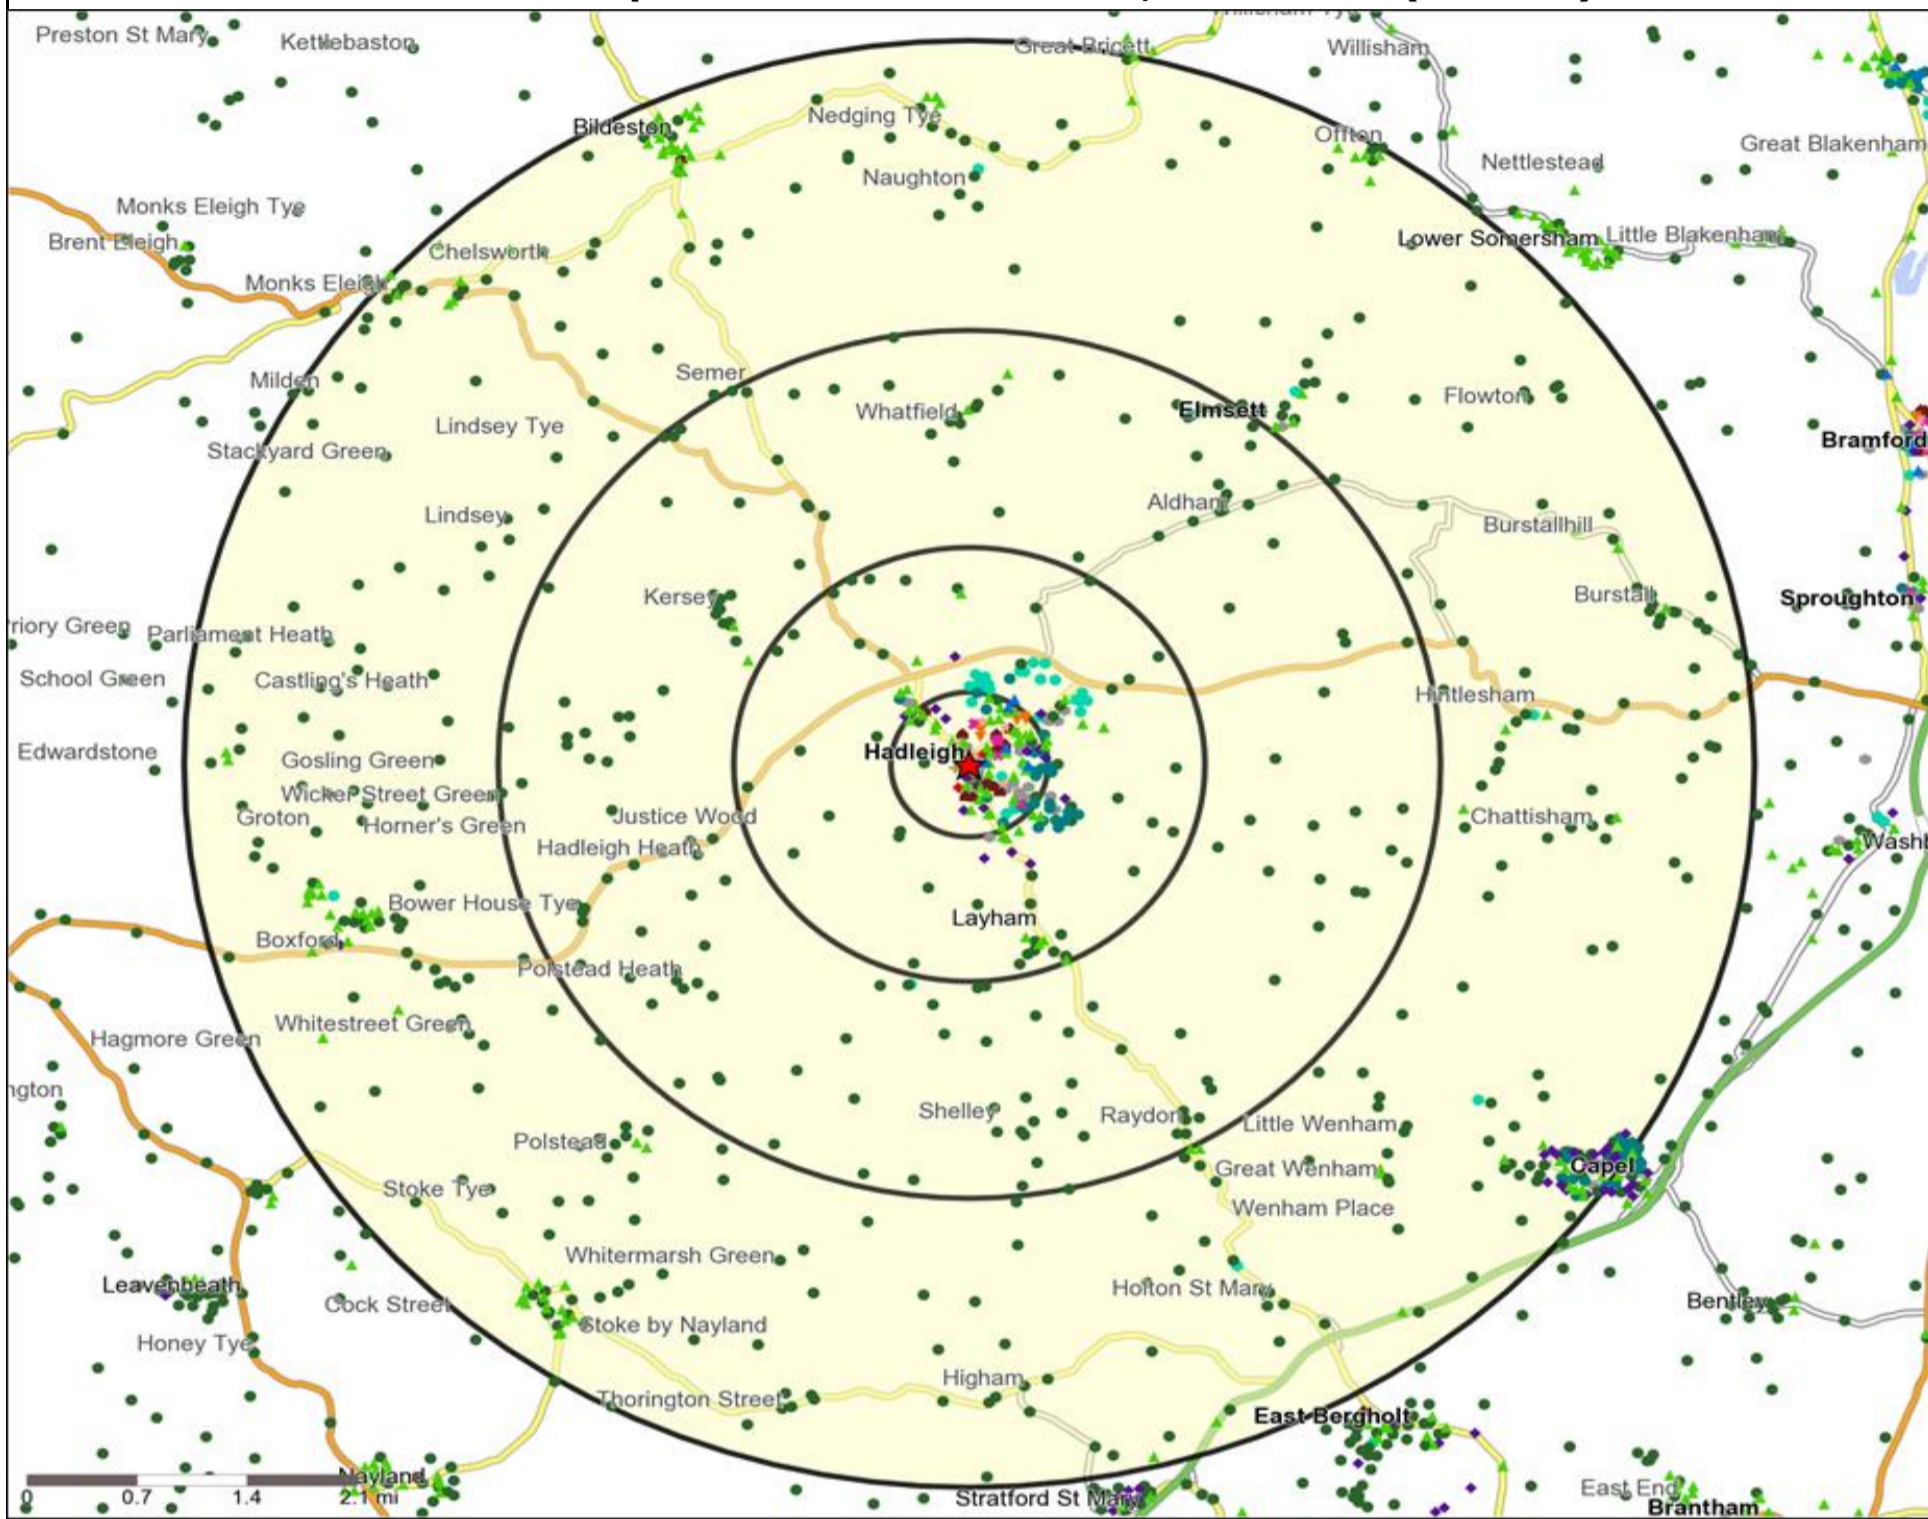

Mosaic UK Map and Data: KINGS HEAD, HADLEIGH (200421)

Copyright Experian Ltd, HERE 2015. Ordnance Survey © Crown copyright 2015

- ★ Location
- Mosaic UK Groups
- ▲ D Rural Reality
- H Aspiring Homemakers
- L Vintage Value
- 0.5, 1.5, 3 & 5 Mile Distance
- A City Prosperity
- E Senior Security
- I Family Basics
- M Modest Traditions
- ~ Rivers, Canals and Lakes
- B Prestige Positions
- ▲ F Suburban Stability
- ✕ J Transient Renters
- ★ N Urban Cohesion
- C Country Living
- G Domestic Success
- K Municipal Challenge
- + O Rental Hubs

Mosaic UK Data Table (Residential)

	Count:					Index:				
	0 - 0.5 Miles	0 - 1.5 Miles	0 - 3.0 Miles	0 - 5.0 Miles	15 Min Drivetime	0 - 0.5	0 - 1.5	0 - 3.0	0 - 5.0	15 Min Drivetime
A City Prosperity (18+)	0	0	0	0	0	0	0	0	0	0
B Prestige Positions (18+)	177	318	324	754	487	55	62	49	60	37
C Country Living (18+)	69	599	2,235	6,811	7,677	22	122	357	572	616
D Rural Reality (18+)	1,398	1,915	2,164	4,785	4,985	455	390	346	403	401
E Senior Security (18+)	418	629	634	692	762	116	109	86	50	52
F Suburban Stability (18+)	141	159	159	159	163	52	37	29	15	15
G Domestic Success (18+)	622	1,170	1,193	1,546	1,234	167	196	157	107	82
H Aspiring Homemakers (18+)	399	1,061	1,065	1,129	1,345	99	164	130	72	82
I Family Basics (18+)	334	334	334	334	334	104	65	51	27	26
J Transient Renters (18+)	160	187	187	187	188	63	46	36	19	18
K Municipal Challenge (18+)	62	62	62	62	62	24	15	12	6	6
L Vintage Value (18+)	419	423	423	439	464	150	95	75	41	41
M Modest Traditions (18+)	165	165	165	165	165	78	49	39	20	19
N Urban Cohesion (18+)	17	17	17	17	17	7	5	4	2	2
O Rental Hubs (18+)	52	52	52	52	57	15	10	7	4	4
Adults 18+ estimate 2015	4,433	7,091	9,014	17,132	17,940	100	100	100	100	100