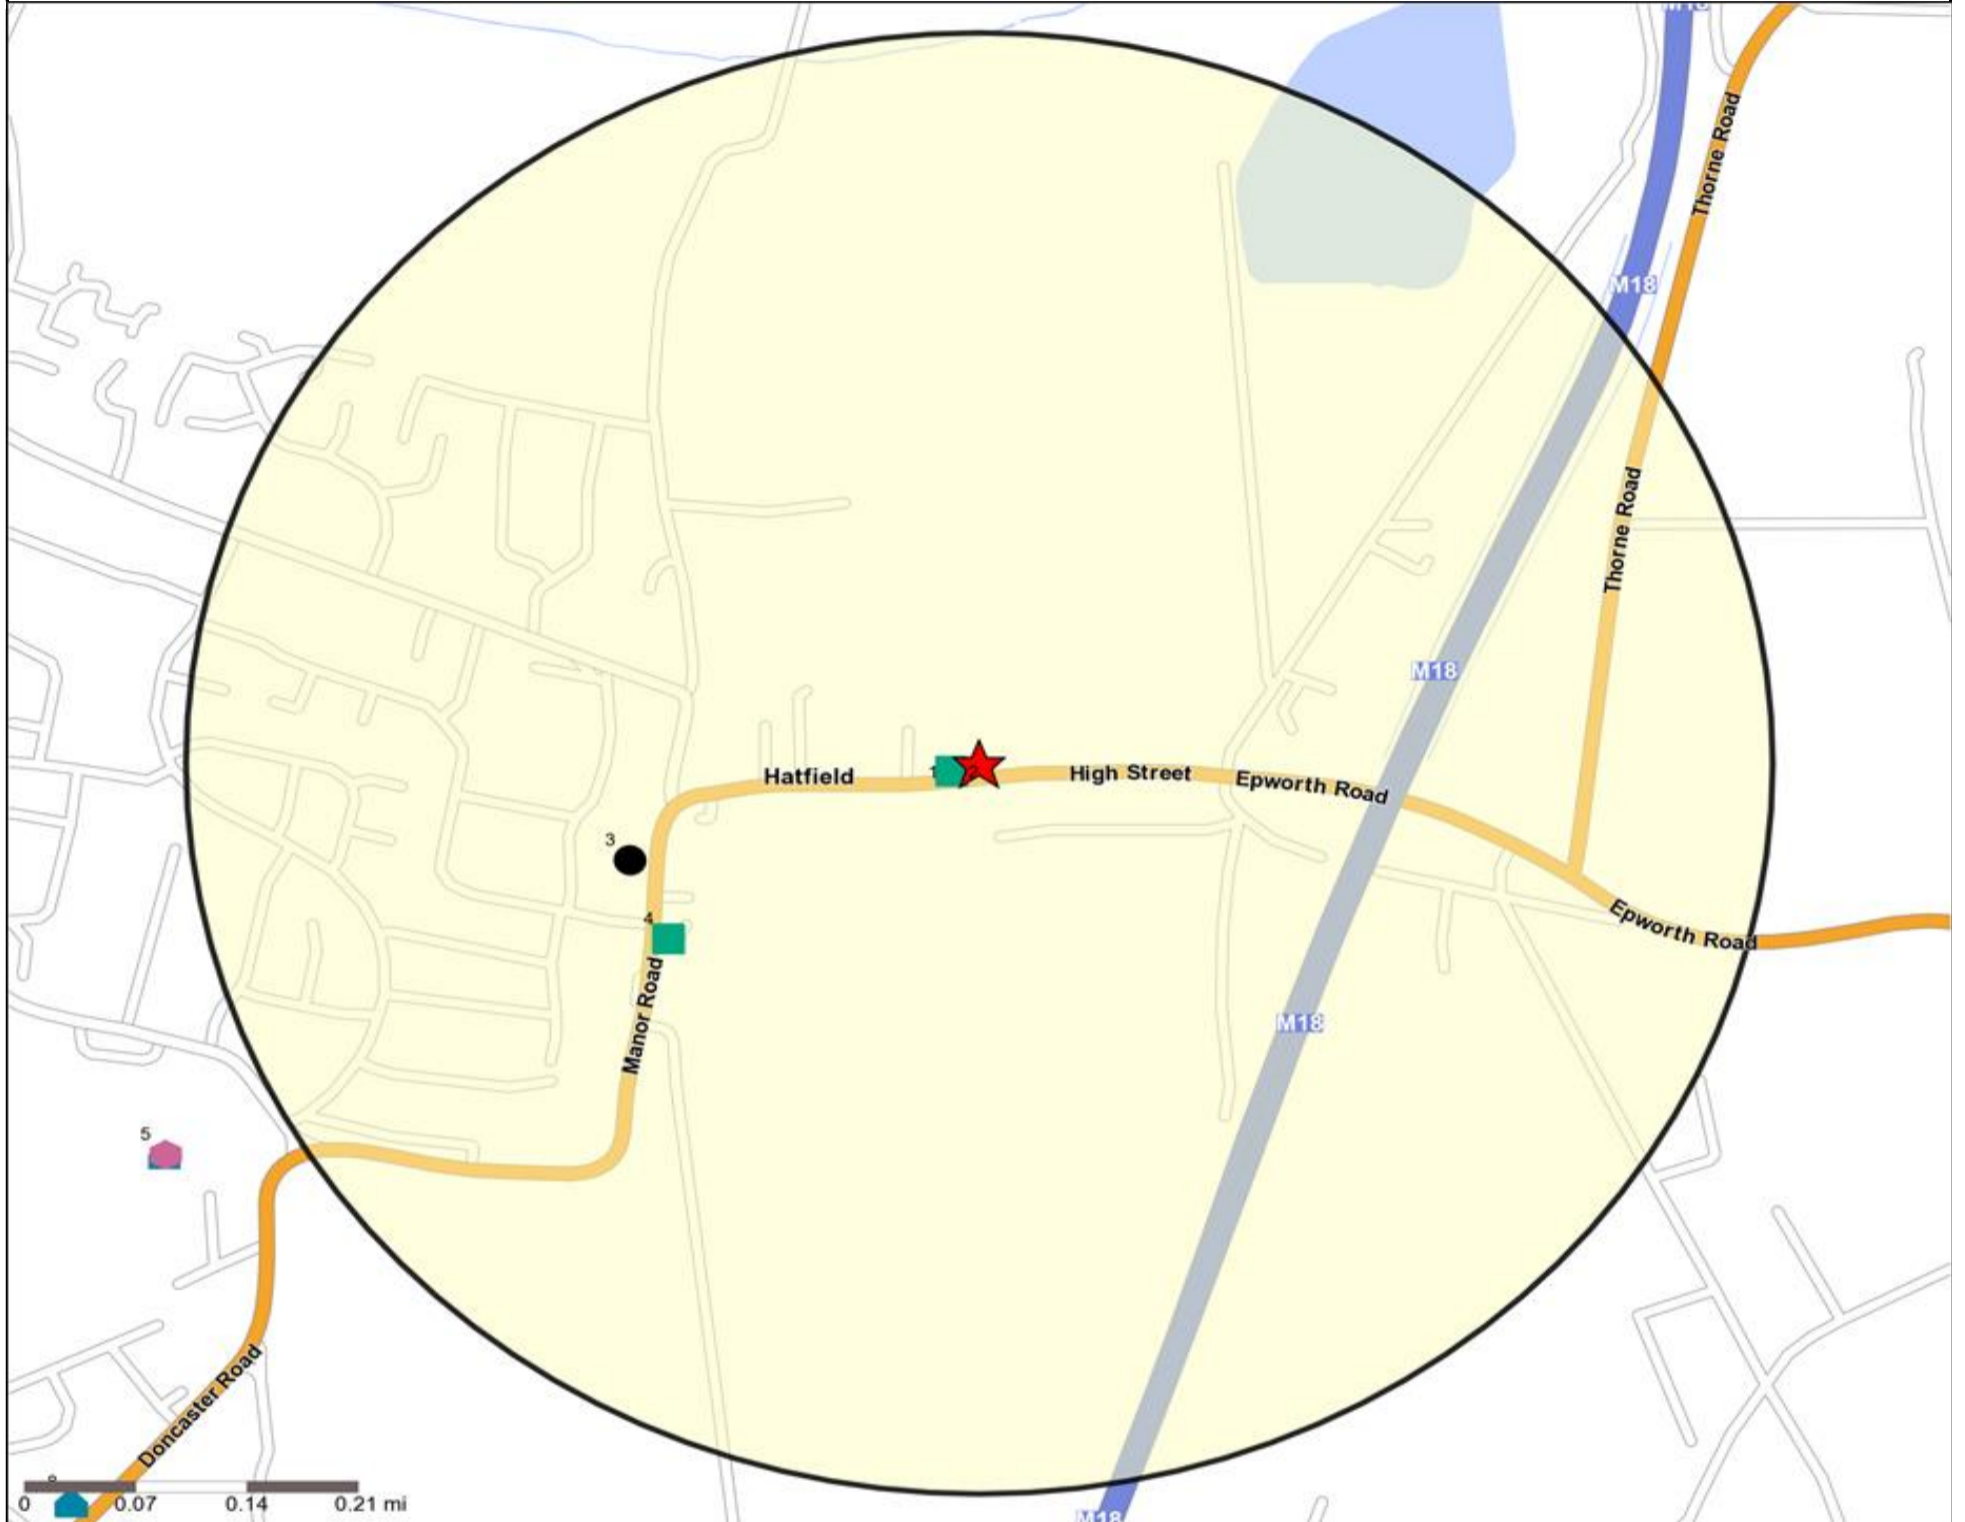

Competition Map and Data: BAY HORSE INN, HATFIELD (201514)

Numbers on competition points relate to the distance ranking in the competition table on page 7. Copyright Experian Ltd, HERE 2015. Ordnance Survey © Crown copyright 2015

- Location
- Branded Food
- Dry Led
- Café / Wine Bar
- Other
- 0.5, 1.5, 3 & 5 Mile Distance
- Circuit Bar
- Rural Character
- Rivers, Canals and Lakes
- Community Local

Competition Type Summary Table

Reporting Category	0 - 0.5 Miles
Café / Wine Bar	0
Circuit Bar	0
Community Local	3
Dry Led	0
Branded Food Pub	0
Rural	0
Other	1
Total	4