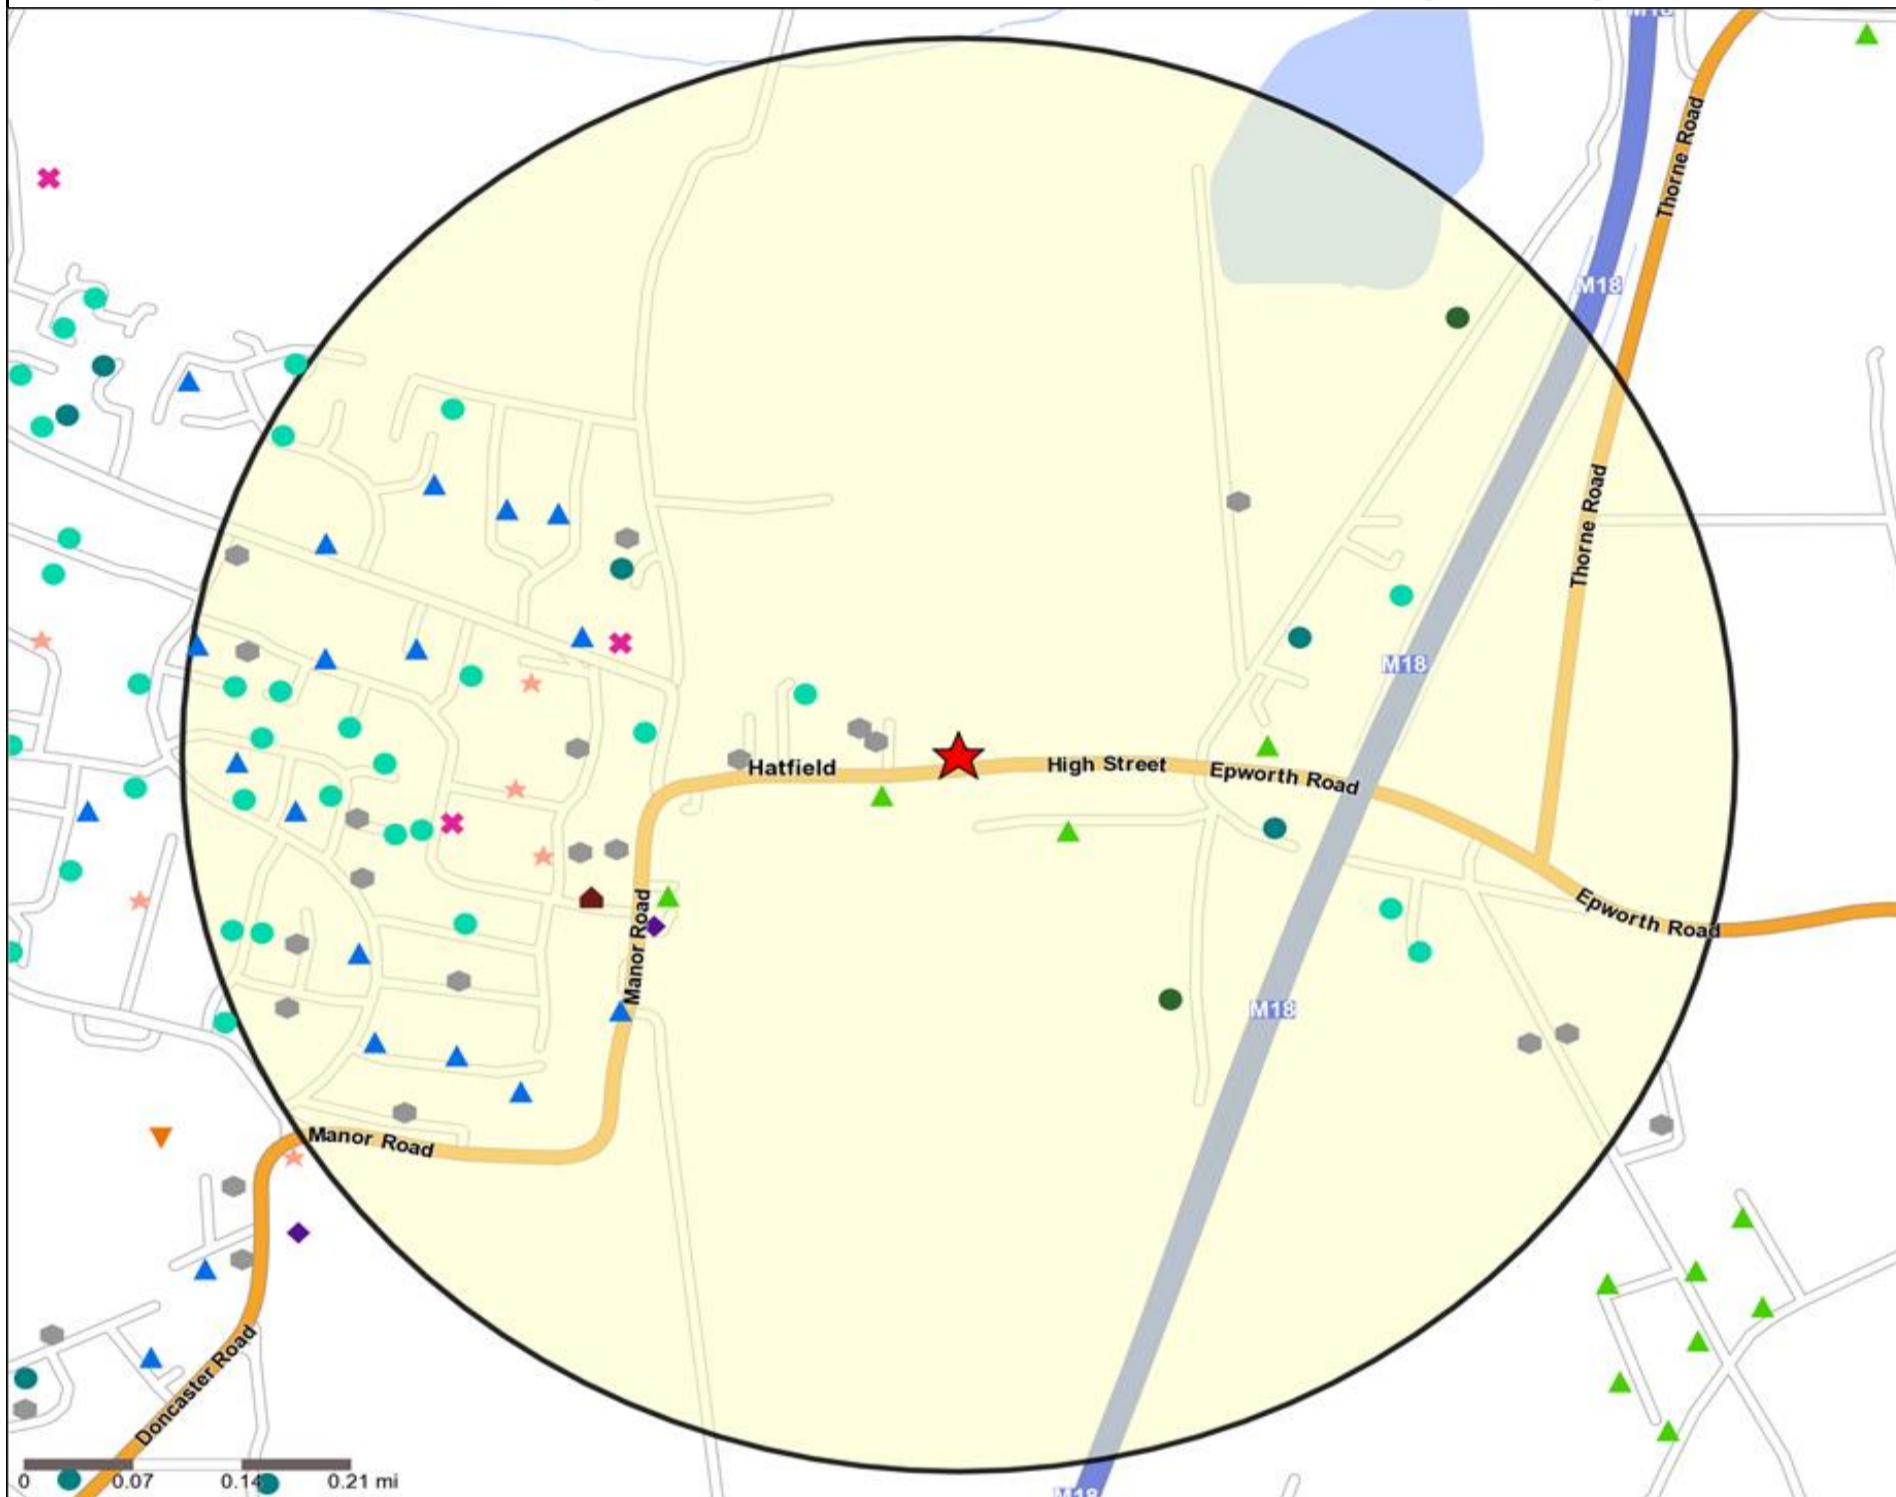

Mosaic UK Map and Data: BAY HORSE INN, HATFIELD (201514)

Copyright Experian Ltd, HERE 2015. Ordnance Survey © Crown copyright 2015

- ★ Location
- 0.5, 1.5, 3 & 5 Mile Distance
- ~ Rivers, Canals and Lakes
- **Mosaic UK Groups**
- A City Prosperity
- B Prestige Positions
- C Country Living
- ▲ D Rural Reality
- E Senior Security
- ▲ F Suburban Stability
- G Domestic Success
- H Aspiring Homemakers
- ▼ I Family Basics
- J Transient Renters
- K Municipal Challenge
- L Vintage Value
- ★ M Modest Traditions
- ★ N Urban Cohesion
- ✚ O Rental Hubs

Mosaic UK Data Table (Residential)

	Count:	Index:
	0 - 0.5 Miles	0 - 0.5 Miles
A City Prosperity (18+)	0	0
B Prestige Positions (18+)	28	16
C Country Living (18+)	33	20
D Rural Reality (18+)	144	88
E Senior Security (18+)	356	186
F Suburban Stability (18+)	595	413
G Domestic Success (18+)	164	83
H Aspiring Homemakers (18+)	843	393
I Family Basics (18+)	0	0
J Transient Renters (18+)	57	42
K Municipal Challenge (18+)	0	0
L Vintage Value (18+)	17	11
M Modest Traditions (18+)	121	108
N Urban Cohesion (18+)	0	0
O Rental Hubs (18+)	0	0
Adults 18+ estimate 2015	2,358	100