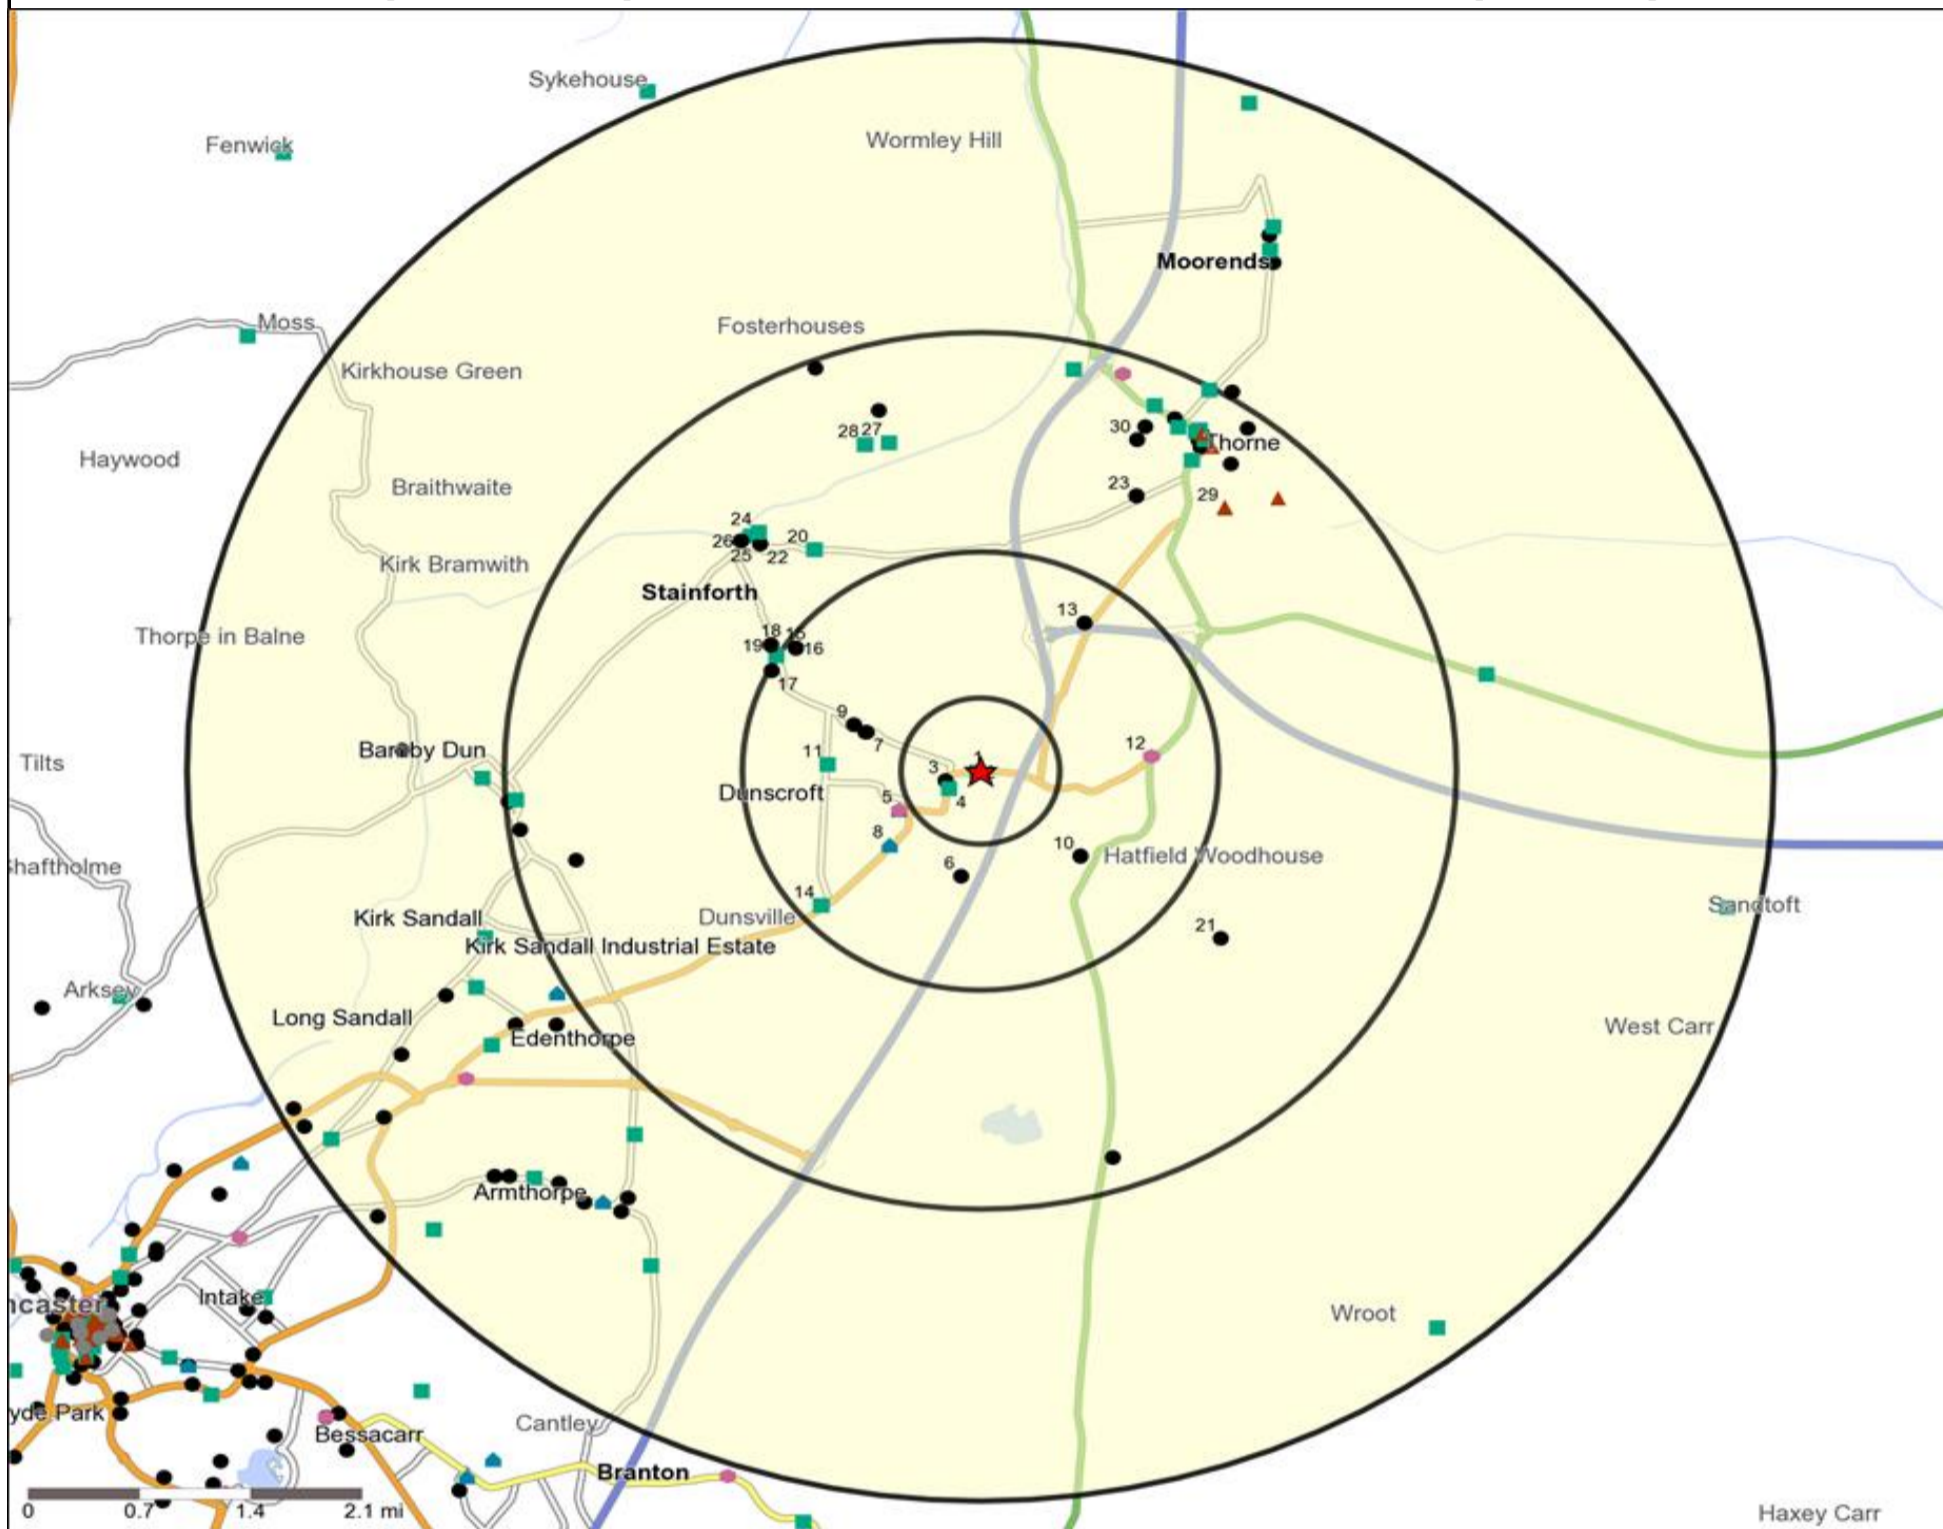

Competition Map and Data: BAY HORSE INN, HATFIELD (201514)

Numbers on competition points relate to the distance ranking in the competition table on page 7. Copyright Experian Ltd, HERE 2015. Ordnance Survey © Crown copyright 2015

- ★ Location
- Cafe / Wine Bar
- Other
- 0.5, 1.5, 3 & 5 Mile Distance
- ▲ Circuit Bar
- Rural Character
- ~ Rivers, Canals and Lakes
- Community Local

Competition Type Summary Table

Reporting Category	0 - 0.5 Miles	0 - 1.5 Miles	0 - 3.0 Miles	0 - 5.0 Miles
Café / Wine Bar	0	0	0	1
Circuit Bar	0	0	4	4
Community Local	3	5	19	32
Dry Led	0	1	1	3
Branded Food Pub	0	2	3	4
Rural	0	0	0	0
Other	1	9	30	54
Total	4	17	57	98