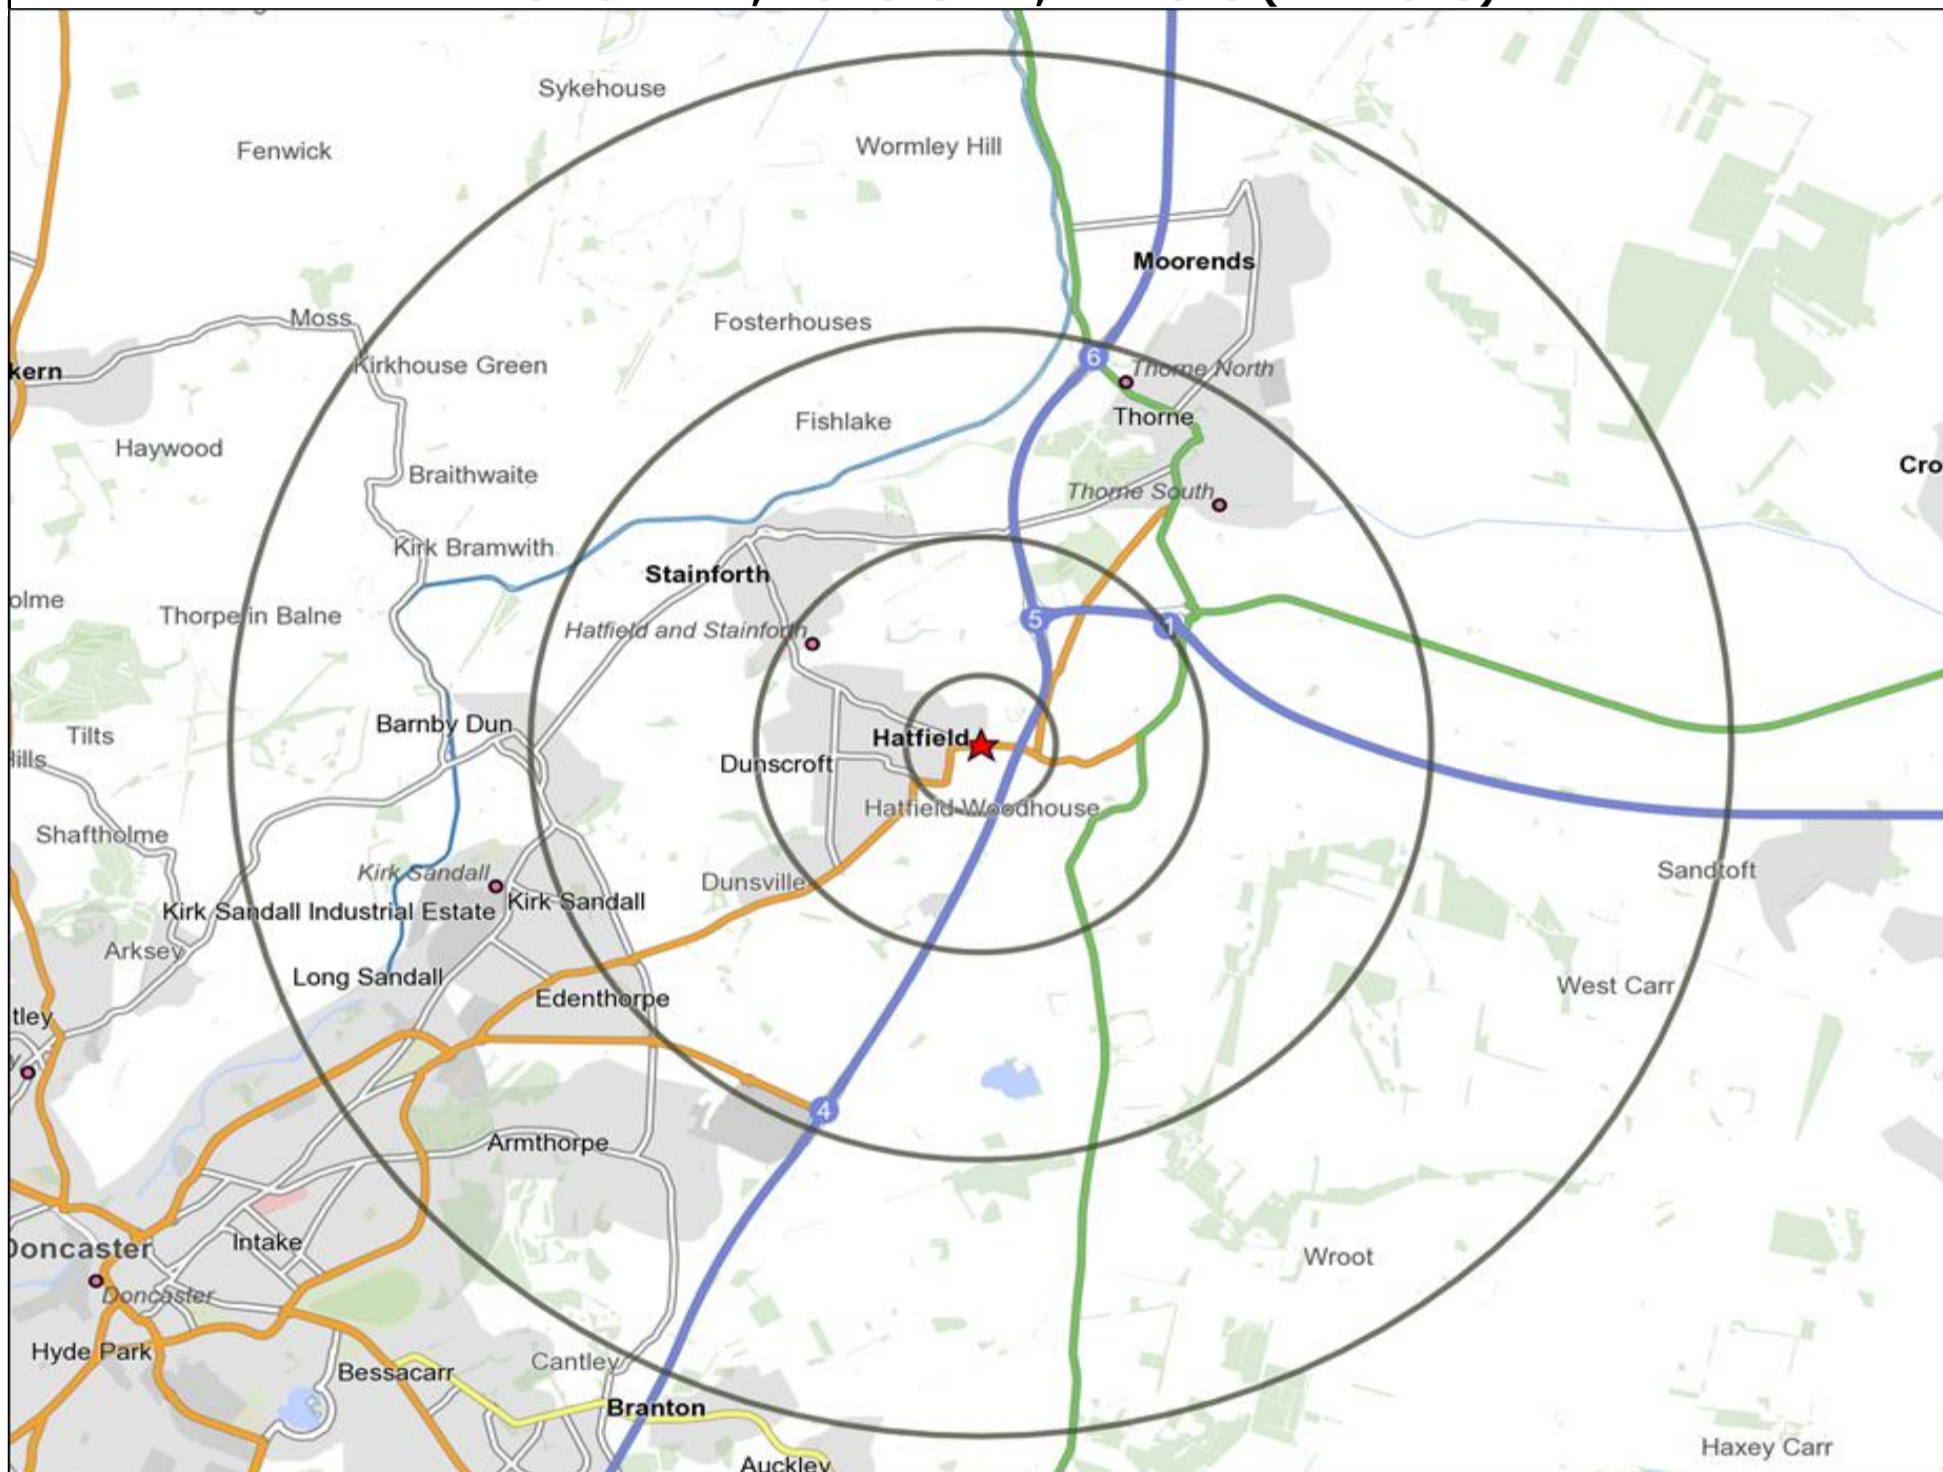

**Customer Profile Report for BAY HORSE INN, HATFIELD (Punch Outlet Number: 201514)
HIGH STREET, DONCASTER, DN7 6RS (DN 7 6RS)**

Copyright Experian Ltd, HERE 2015. Ordnance Survey © Crown copyright 2015

★ Location ○ 0.5, 1.5, 3 & 5 Mile Distance

Age Data Table

	Count:					Index:				
	0 - 0.5 Miles	0 - 1.5 Miles	0 - 3.0 Miles	0 - 5.0 Miles	15 Min Drivetime	0 - 0.5 Miles	0 - 1.5 Miles	0 - 3.0 Miles	0 - 5.0 Miles	15 Min Drivetime
0-15	406	2,505	6,701	14,088	19,989	75	97	93	98	100
16-17	73	318	871	1,646	2,448	109	100	98	92	99
18-24	199	1,030	3,323	6,206	8,747	76	83	96	89	91
25-34	343	1,689	5,115	10,169	14,413	87	90	98	97	99
35-44	342	1,614	4,652	9,111	12,842	94	93	96	93	95
45-54	447	2,022	5,456	11,012	15,240	110	104	101	101	101
55-64	409	1,773	4,736	9,639	12,974	126	114	109	111	108
65+	657	2,761	7,398	15,096	19,377	127	112	107	109	101
Population estimate 2015	2,876	13,712	38,252	76,967	106,030	100	100	100	100	100

Ethnicity - Census 2011

	Count:					%:				
	0 - 0.5 Miles	0 - 1.5 Miles	0 - 3.0 Miles	0 - 5.0 Miles	15 Min Drivetime	0 - 0.5 Miles	0 - 1.5 Miles	0 - 3.0 Miles	0 - 5.0 Miles	15 Min Drivetime
White	2,782	13,243	36,322	73,448	99,116	98%	98%	96%	97%	95%
Mixed / Multiple Ethnic Groups	7	88	367	693	1,167	0%	1%	1%	1%	1%
Asian / Asian British	25	146	574	1,056	2,715	1%	1%	2%	1%	3%
Black / African / Caribbean / Black British	3	45	249	436	829	0%	0%	1%	1%	1%
Other Ethnic Group	9	35	160	339	594	0%	0%	0%	0%	1%
All People (Ethnic Group)	2,826	13,557	37,672	75,972	104,421	100	100	100	100	100