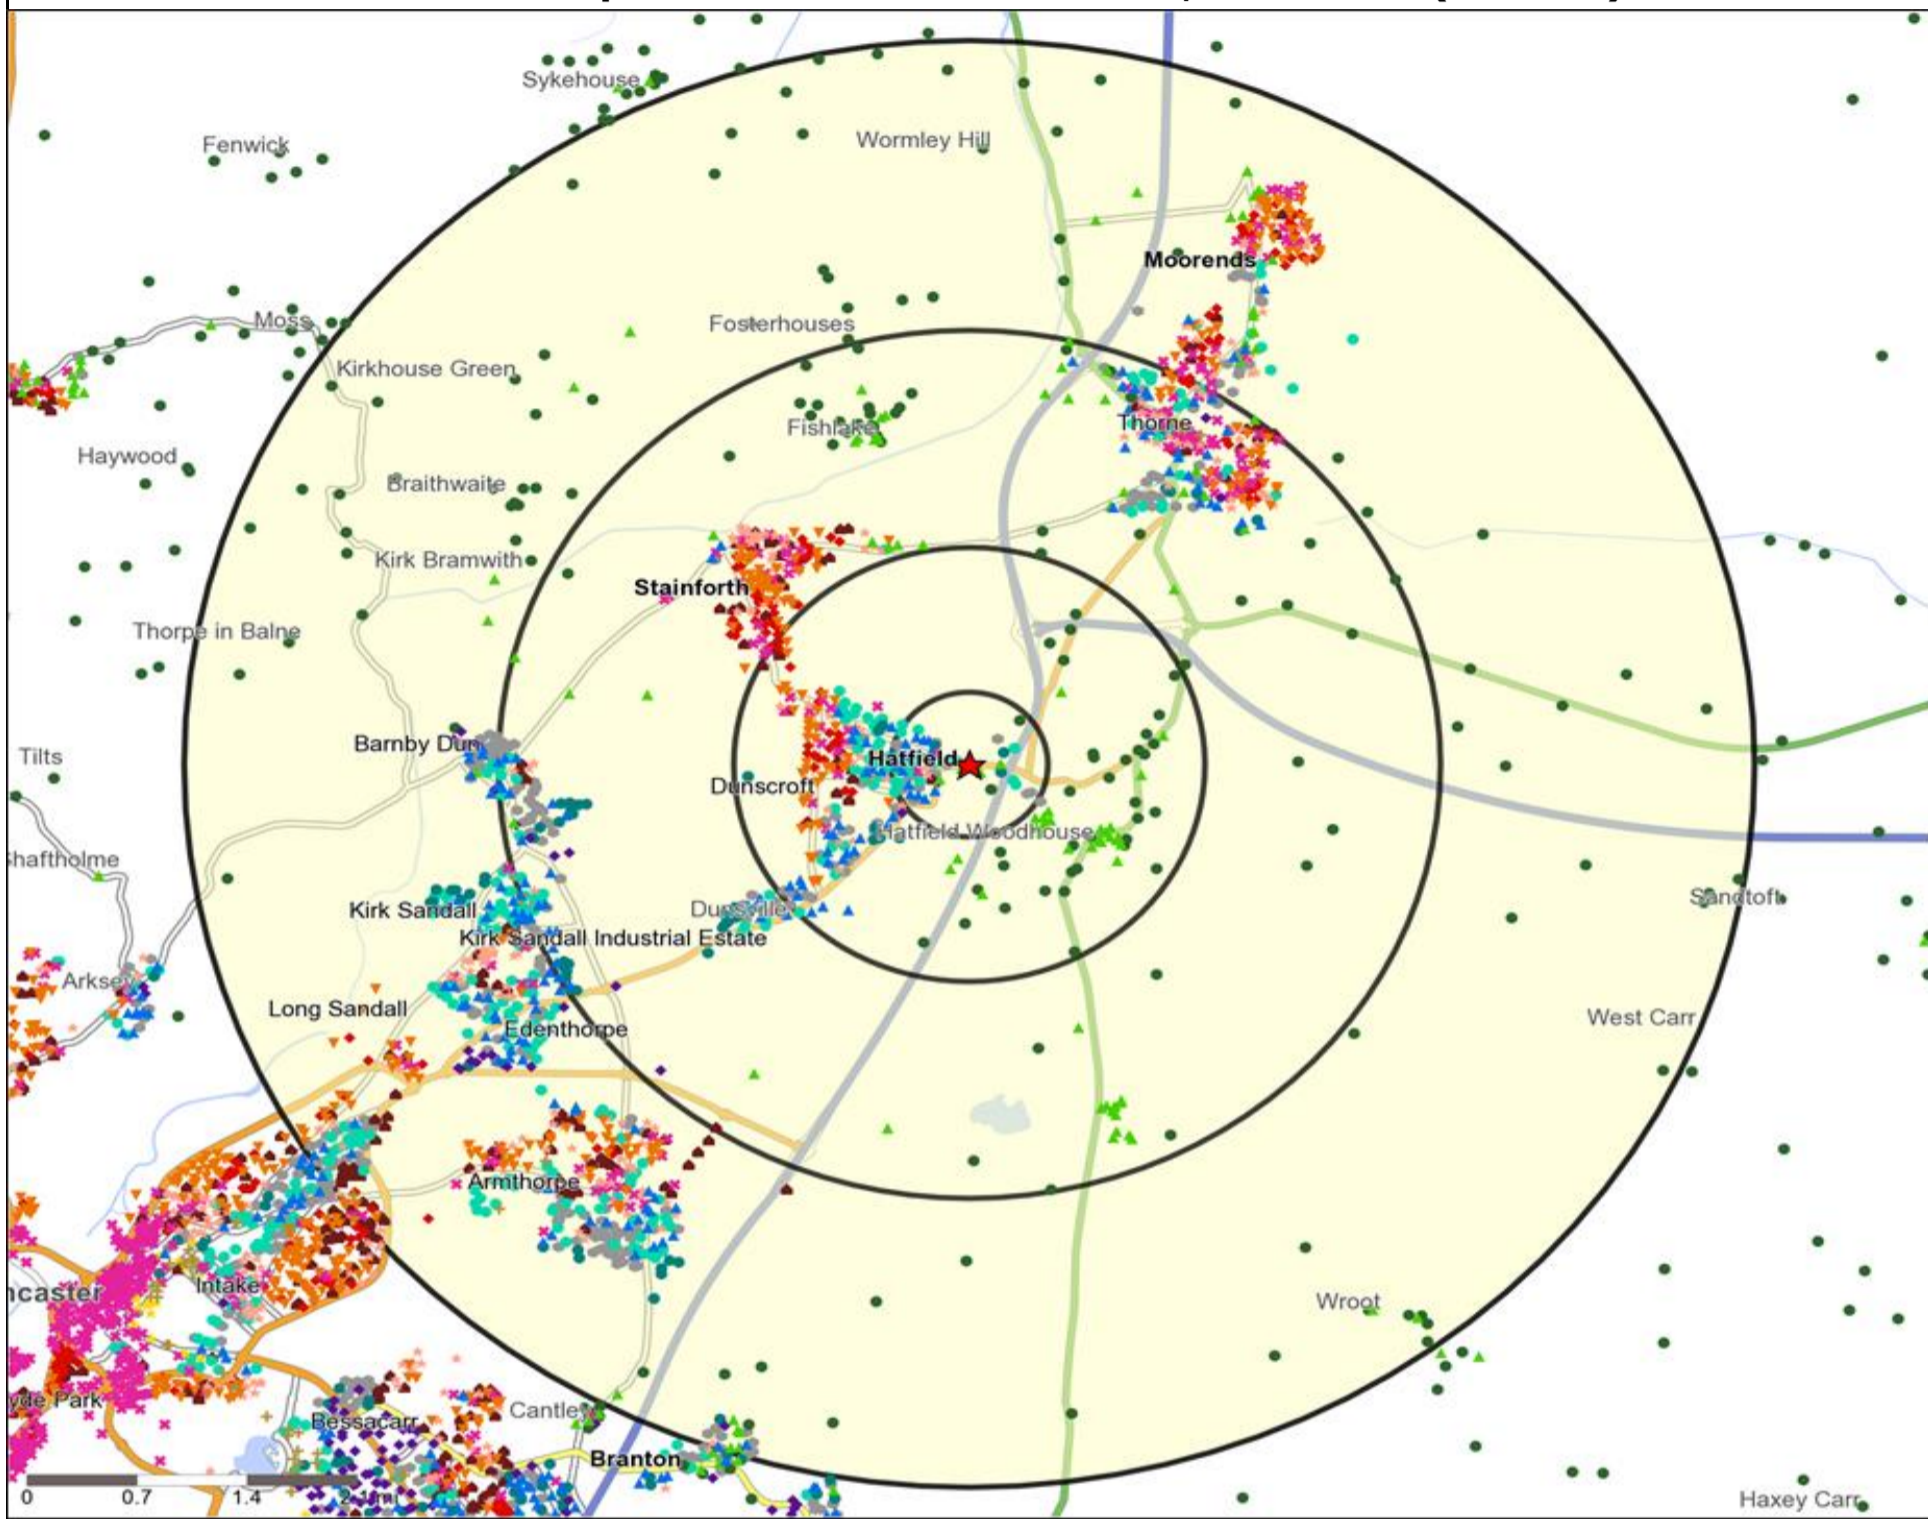

★ Location ○ 0.5, 1.5, 3 & 5 Mile Distance

**Age Data Table**

	Count:					Index:				
	0 - 0.5 Miles	0 - 1.5 Miles	0 - 3.0 Miles	0 - 5.0 Miles	15 Min Drivetime	0 - 0.5 Miles	0 - 1.5 Miles	0 - 3.0 Miles	0 - 5.0 Miles	15 Min Drivetime
0-15	406	2,505	6,701	14,088	19,989	75	97	93	98	100
16-17	73	318	871	1,646	2,448	109	100	98	92	99
18-24	199	1,030	3,323	6,206	8,747	76	83	96	89	91
25-34	343	1,689	5,115	10,169	14,413	87	90	98	97	99
35-44	342	1,614	4,652	9,111	12,842	94	93	96	93	95
45-54	447	2,022	5,456	11,012	15,240	110	104	101	101	101
55-64	409	1,773	4,736	9,639	12,974	126	114	109	111	108
65+	657	2,761	7,398	15,096	19,377	127	112	107	109	101
<b>Population estimate 2015</b>	<b>2,876</b>	<b>13,712</b>	<b>38,252</b>	<b>76,967</b>	<b>106,030</b>	<b>100</b>	<b>100</b>	<b>100</b>	<b>100</b>	<b>100</b>

**Mosaic UK Map and Data: BAY HORSE INN, HATFIELD (201514)**

Copyright Experian Ltd, HERE 2015. Ordnance Survey © Crown copyright 2015

- Location
- 0.5, 1.5, 3 & 5 Mile Distance
- Rivers, Canals and Lakes
- Mosaic UK Groups**
- A City Prosperity
- D Rural Reality
- E Senior Security
- F Suburban Stability
- G Domestic Success
- H Aspiring Homemakers
- I Family Basics
- J Transient Renters
- K Municipal Challenge
- L Vintage Value
- M Modest Traditions
- N Urban Cohesion
- O Rental Hubs

- ★ Location
- Cafe / Wine Bar
- Other
- 0.5, 1.5, 3 & 5 Mile Distance
- ▲ Circuit Bar
- ◆ Rural Character
- ~ Rivers, Canals and Lakes
- Community Local

-  Location
-  Branded Food
-  Dry Led
-  Café / Wine Bar
-  Other
-  0.5, 1.5, 3 & 5 Mile Distance
-  Circuit Bar
-  Rural Character
-  Rivers, Canals and Lakes
-  Community Local