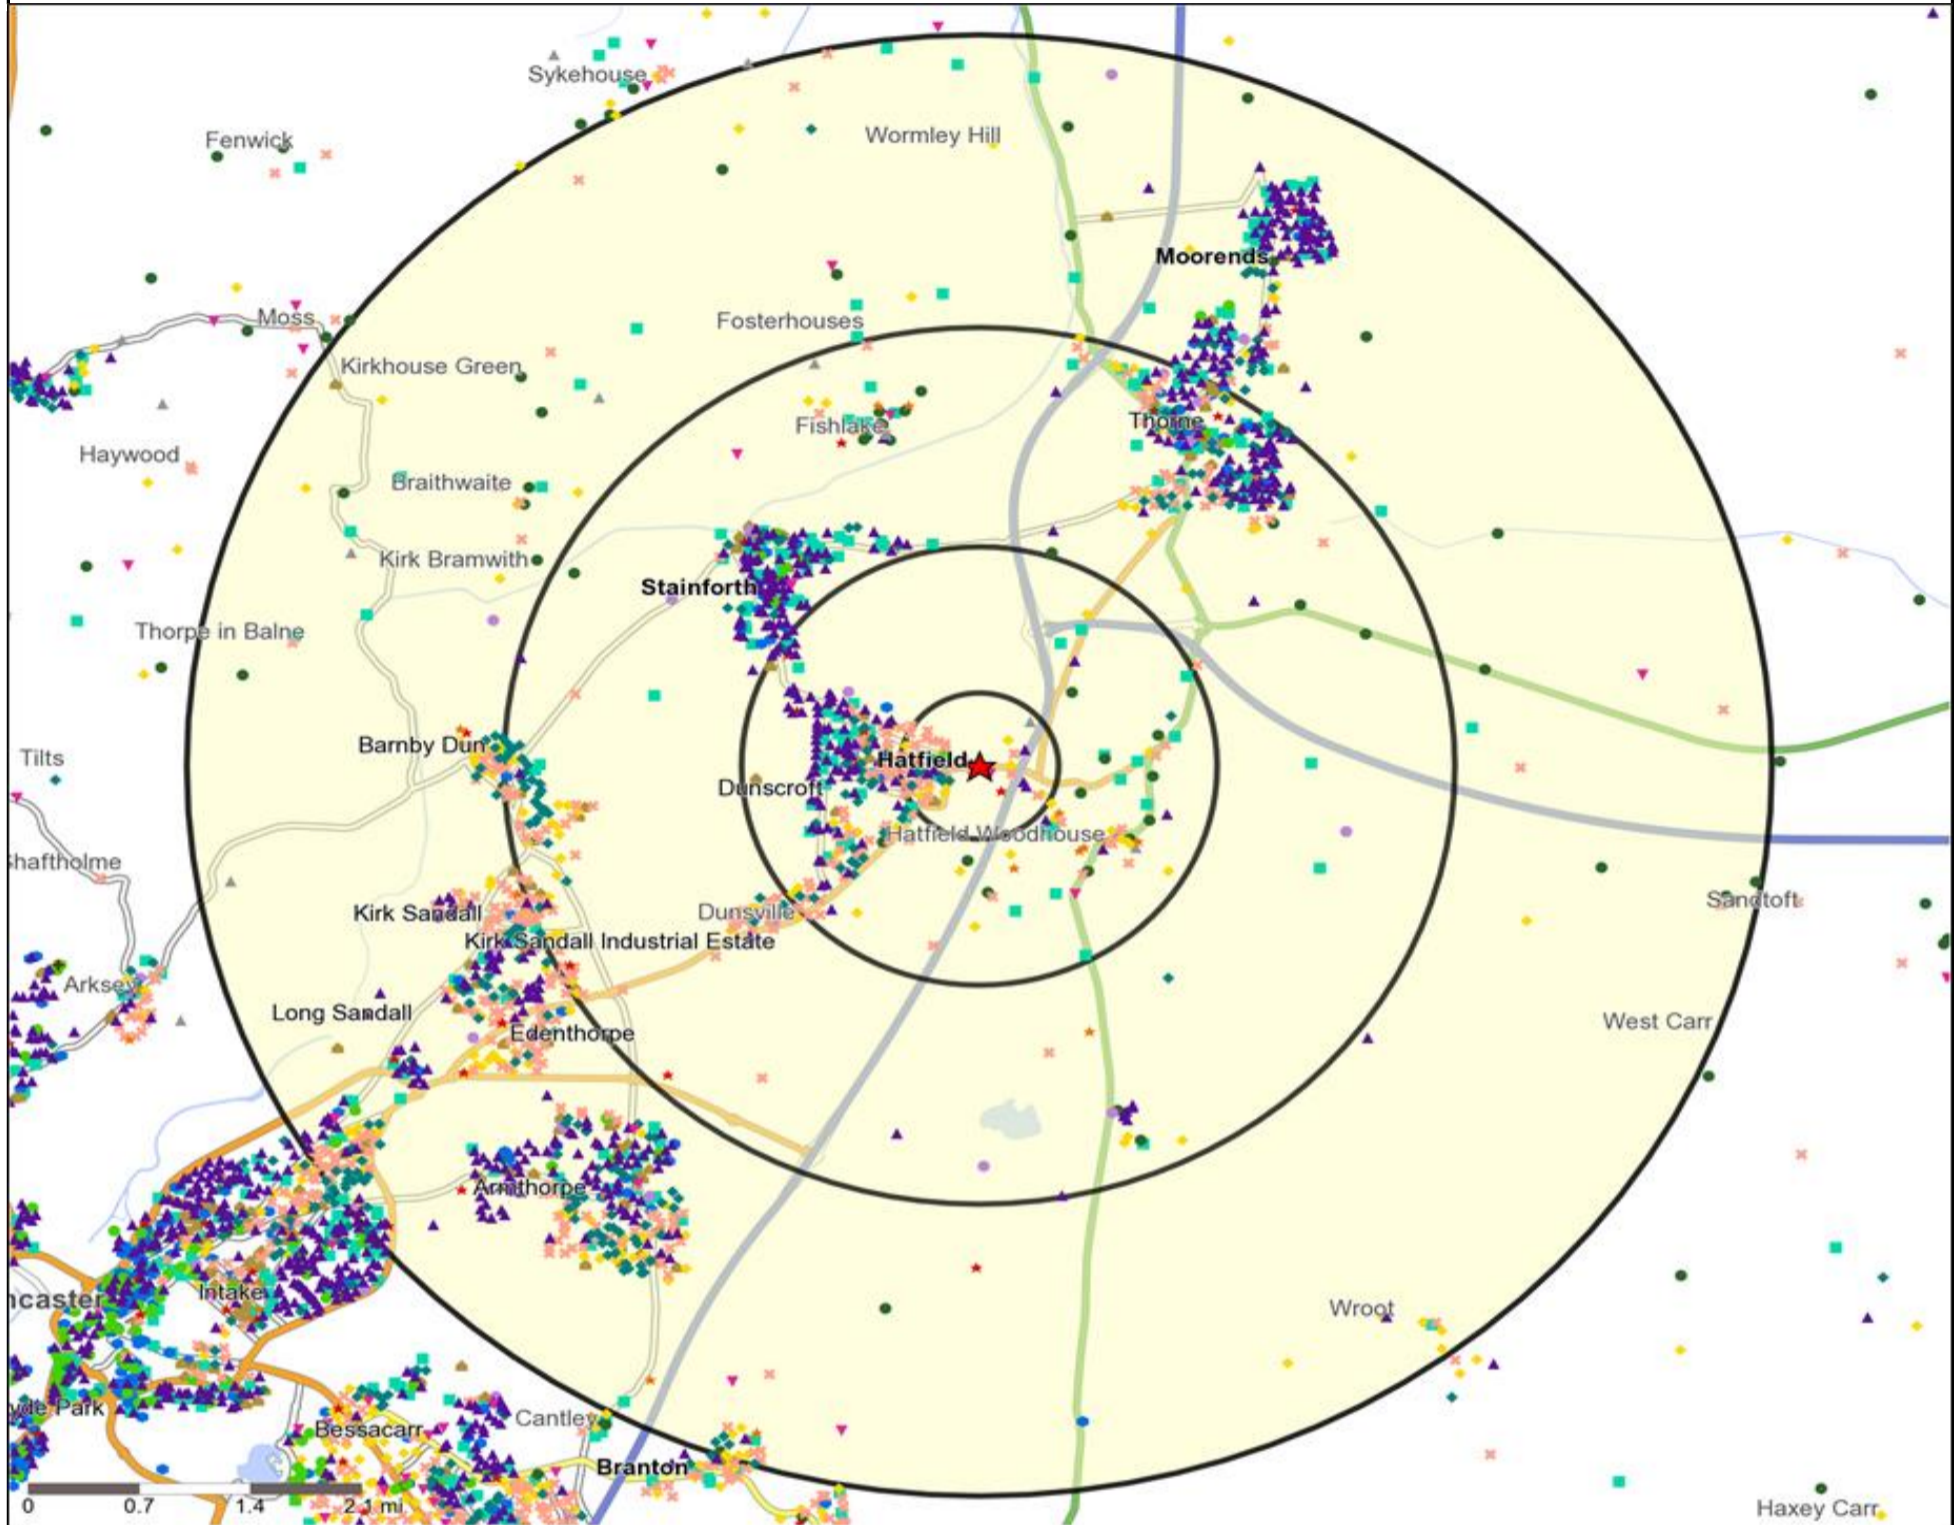

Occasions Map and Data: BAY HORSE INN, HATFIELD (201514)

Copyright Experian Ltd, HERE 2015. Ordnance Survey © Crown copyright 2015

- ★ Location
- 0.5, 1.5, 3 & 5 Mile Distance
- ~ Rivers, Canals and Lakes
- Occasions Types
- 01 Mine's a Pint
- 02 Early Doors
- 03 Everyday is Friday
- ▲ 04 Weekend Millionaires
- 05 Out On The Town
- ▲ 06 Business and Pleasure
- 07 Sporting Pints
- 08 Student Social
- ▼ 09 Leisurely Lunch
- 10 Wining and Dining
- 11 Household Outing
- ★ 12 Midweek Meal Deal
- 13 Date Night
- ★ 14 Birthday Treat
- + 15 Pre Show Meal

Occasions Data Table

	Count:					Index:				
	0 - 0.5 Miles	0 - 1.5 Miles	0 - 3.0 Miles	0 - 5.0 Miles	15 Min Drivetime	0 - 0.5	0 - 1.5	0 - 3.0	0 - 5.0	15 Min Drivetime
01 Mine's a Pint	135	938	2,707	5,334	7,419	81	114	121	113	113
02 Early Doors	178	988	2,769	5,841	7,358	128	143	148	148	134
03 Everyday is Friday	127	612	1,661	3,527	4,880	107	104	104	105	104
04 Weekend Millionaires	190	1,142	3,099	6,639	9,501	111	135	135	137	141
05 Out On The Town	150	790	2,225	4,796	7,124	91	97	101	103	110
06 Business and Pleasure	46	216	568	1,215	1,838	54	51	50	50	55
07 Sporting Pints	96	602	1,684	3,599	5,631	53	67	69	70	79
08 Student Social	67	237	611	1,276	1,779	87	62	59	58	59
09 Leisurely Lunch	164	781	2,137	4,419	5,985	101	97	98	96	94
10 Wining and Dining	235	861	2,103	4,575	6,069	128	94	85	88	84
11 Household Outing	155	813	2,177	4,696	6,439	106	112	111	114	112
12 Midweek Meal Deal	91	510	1,369	2,745	4,082	111	125	124	118	126
13 Date Night	171	576	1,432	3,171	4,181	131	89	82	86	81
14 Birthday Treat	130	578	1,627	3,369	4,596	100	89	93	91	89
15 Pre Show Meal	47	190	447	1,012	1,374	105	85	74	79	77
Number of Occasions	1,982	9,834	26,616	56,214	78,256	100	100	100	100	100