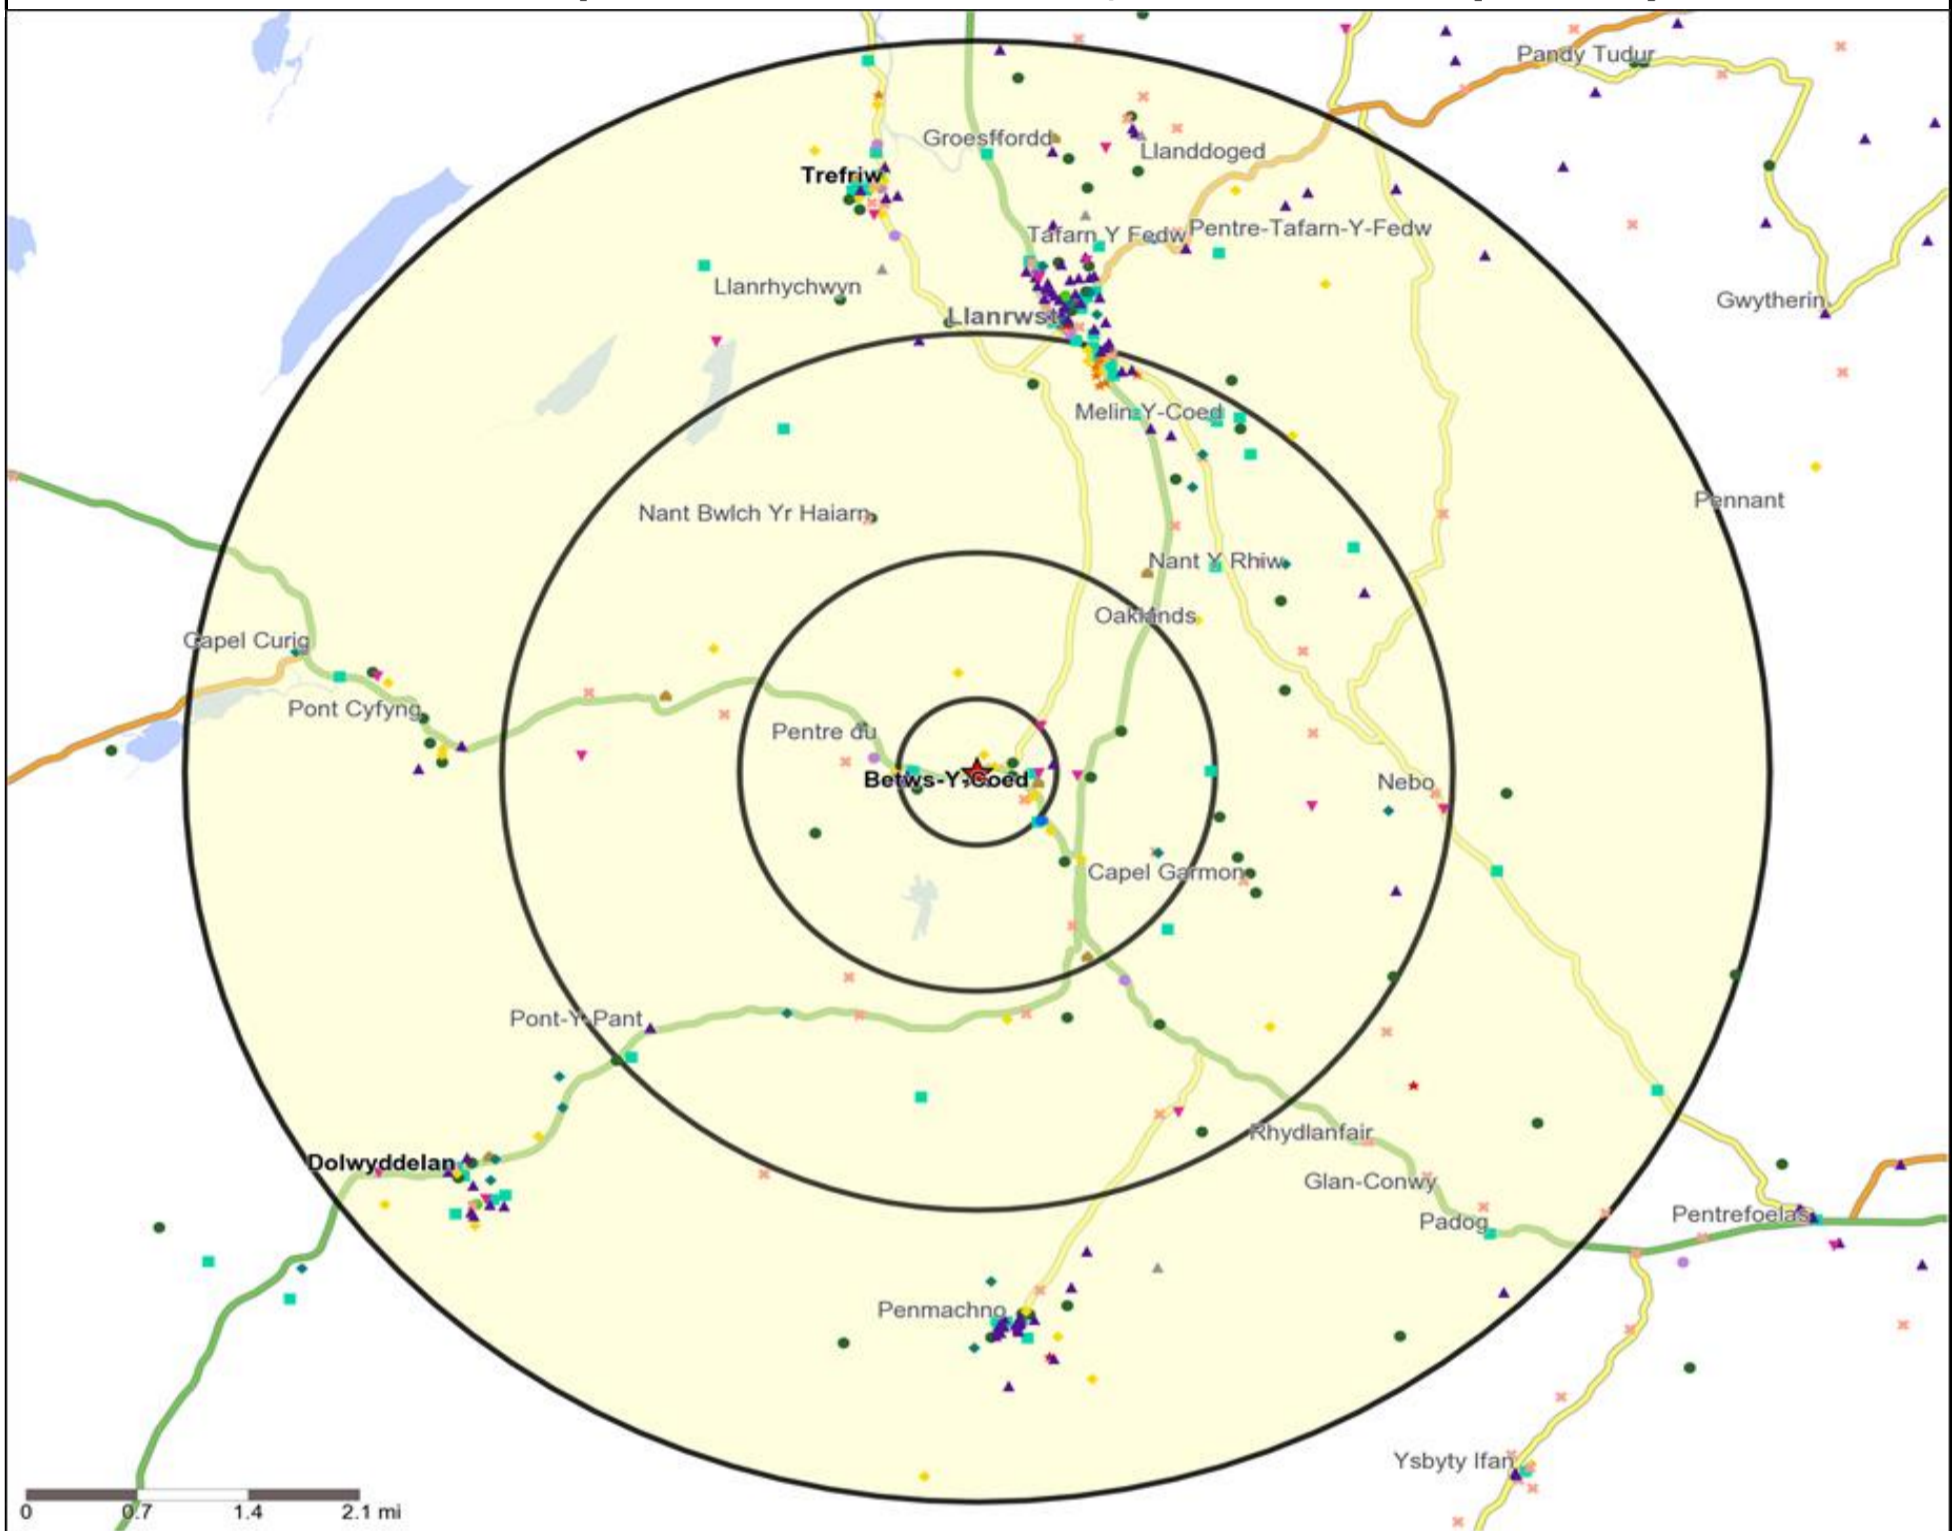

Occasions Map and Data: PONT Y PAIR, BETWS Y COED (113470)

Copyright Experian Ltd, HERE 2015. Ordnance Survey © Crown copyright 2015

- ★ Location
- 0.5, 1.5, 3 & 5 Mile Distance
- Rivers, Canals and Lakes
- Occasions Types
- 01 Mine's a Pint
- 02 Early Doors
- 03 Everyday is Friday
- ▲ 04 Weekend Millionaires
- 05 Out On The Town
- ▲ 06 Business and Pleasure
- 07 Sporting Pints
- 08 Student Social
- ▼ 09 Leisurely Lunch
- 10 Wining and Dining
- ▲ 11 Household Outing
- ★ 12 Midweek Meal Deal
- 13 Date Night
- ★ 14 Birthday Treat
- + 15 Pre Show Meal

Occasions Data Table

	Count:					Index:				
	0 - 0.5 Miles	0 - 1.5 Miles	0 - 3.0 Miles	0 - 5.0 Miles	15 Min Drivetime	0 - 0.5	0 - 1.5	0 - 3.0	0 - 5.0	15 Min Drivetime
01 Mine's a Pint	13	22	87	339	390	98	90	115	120	117
02 Early Doors	13	23	73	285	333	117	113	116	121	119
03 Everyday is Friday	9	13	41	188	215	95	75	76	93	90
04 Weekend Millionaires	12	25	78	396	479	88	100	101	136	139
05 Out On The Town	6	11	30	102	123	45	45	40	36	37
06 Business and Pleasure	5	10	31	107	128	73	80	80	74	75
07 Sporting Pints	3	6	20	141	156	21	22	24	46	43
08 Student Social	18	36	86	293	358	292	319	246	224	231
09 Leisurely Lunch	19	33	103	350	416	146	139	140	127	128
10 Wining and Dining	20	37	103	326	397	135	137	123	104	107
11 Household Outing	4	7	26	118	138	34	33	39	48	47
12 Midweek Meal Deal	8	14	52	164	186	122	116	140	118	113
13 Date Night	19	34	104	323	386	182	177	176	146	147
14 Birthday Treat	8	16	53	192	221	76	83	89	87	84
15 Pre Show Meal	2	4	13	45	64	55	61	64	59	71
Number of Occasions	159	291	900	3,369	3,990	100	100	100	100	100