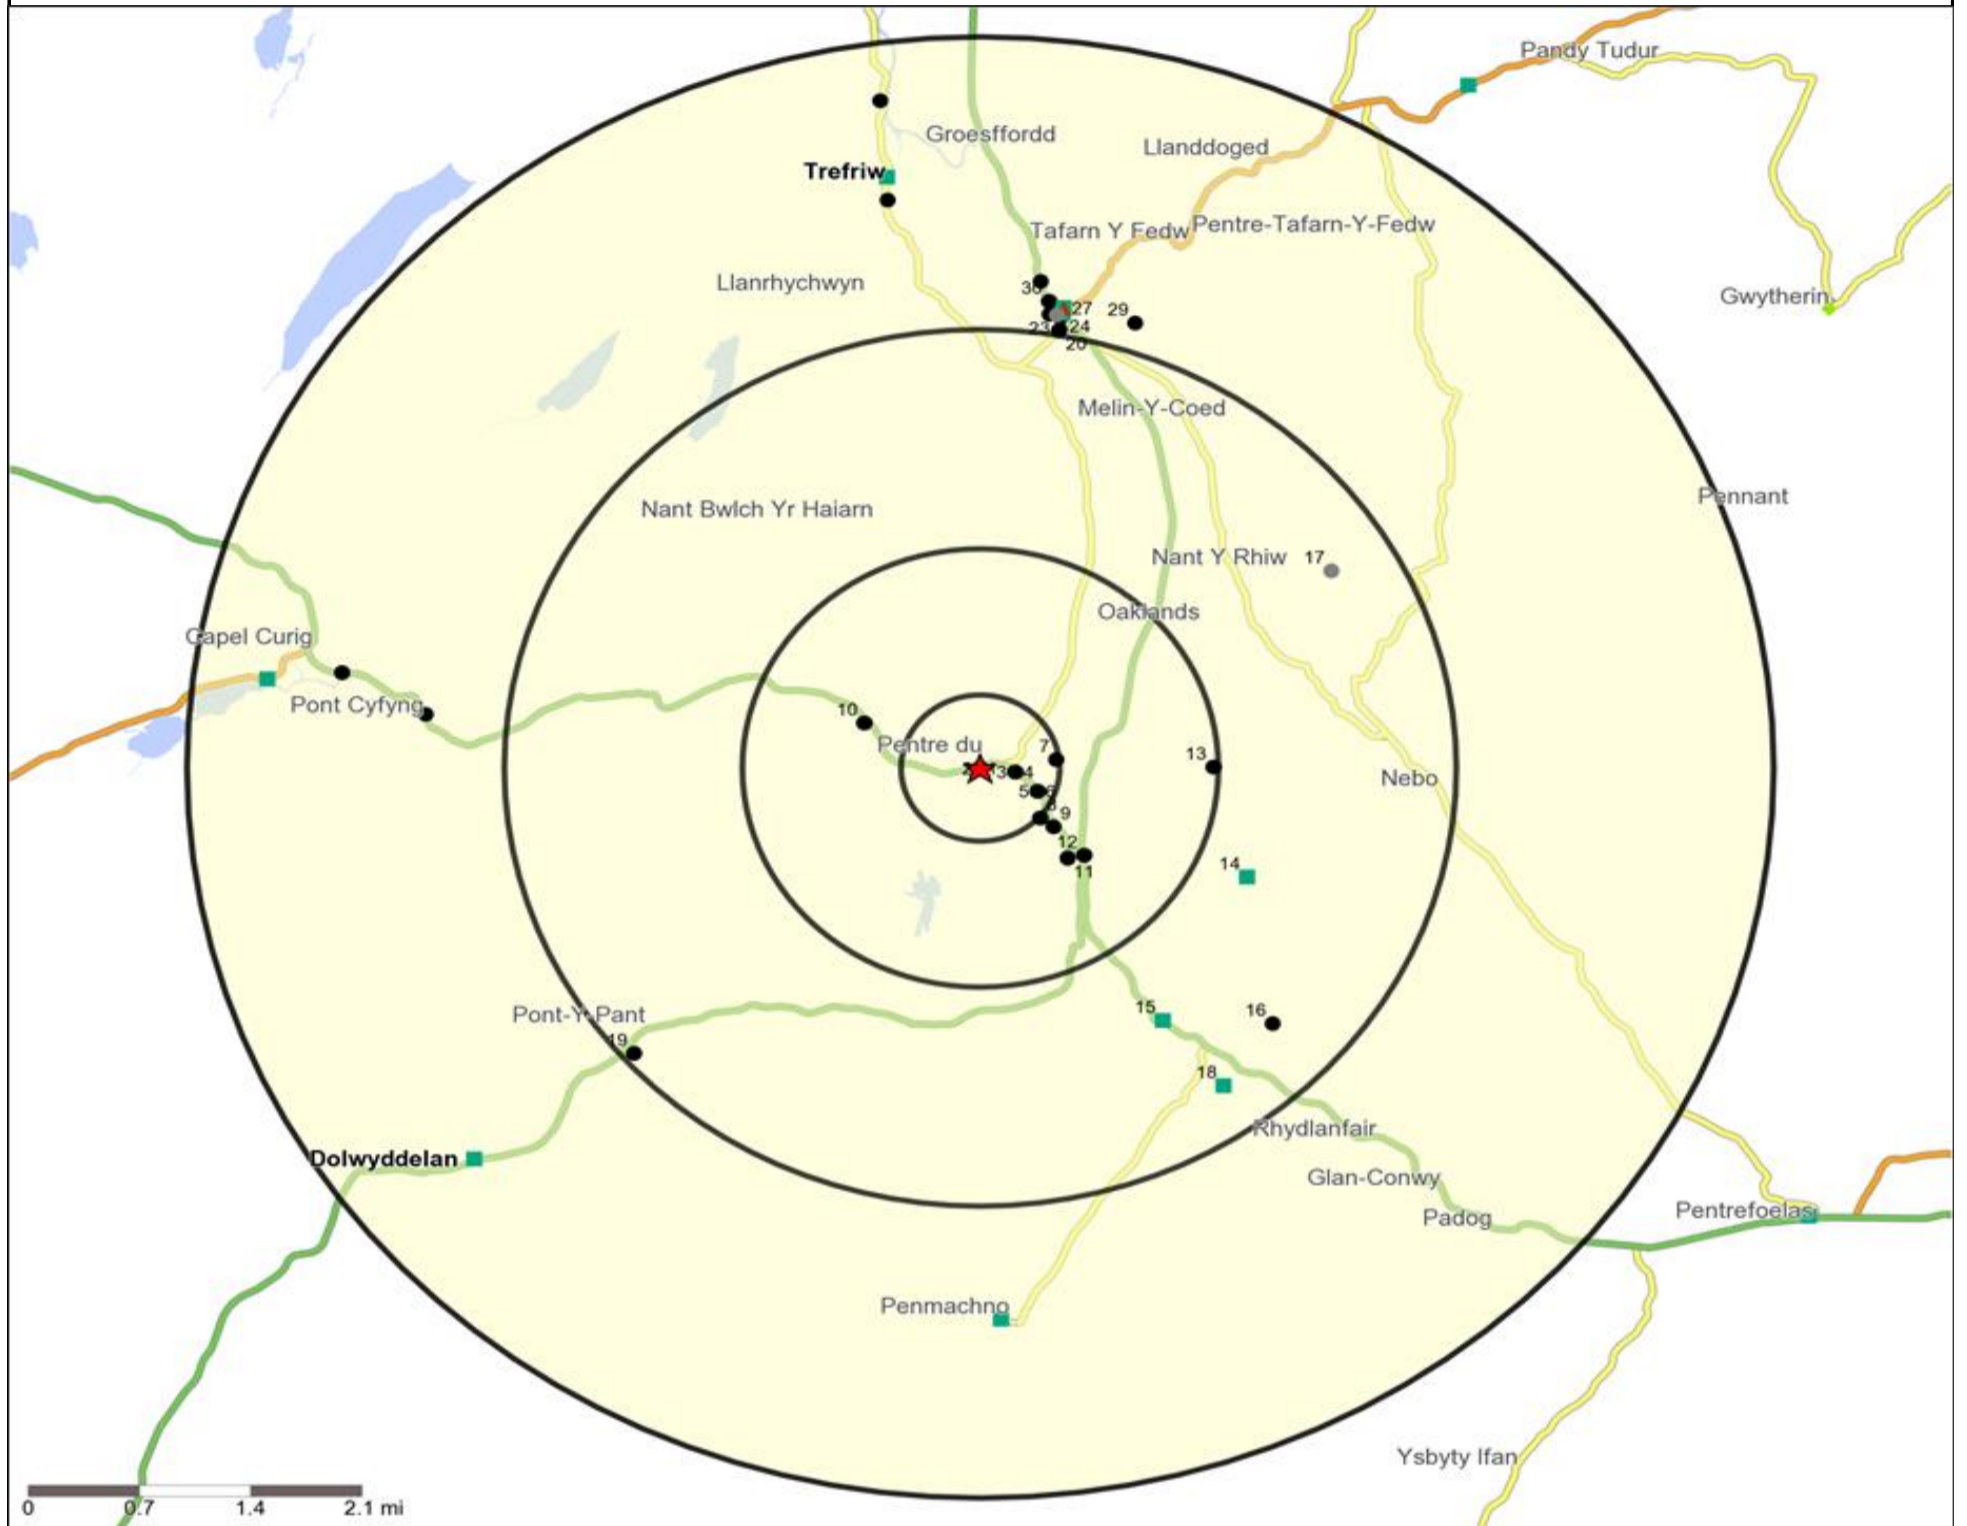

Competition Map and Data: PONT Y PAIR, BETWS Y COED (113470)

Numbers on competition points relate to the distance ranking in the competition table on page 7. Copyright Experian Ltd, HERE 2015. Ordnance Survey © Crown copyright 2015

- ★ Location
- ⬠ Branded Food
- ⬠ Dry Led
- Cafe / Wine Bar
- Other
- 0.5, 1.5, 3 & 5 Mile Distance
- ▲ Circuit Bar
- Rural Character
- ~ Rivers, Canals and Lakes
- Community Local

Competition Type Summary Table

Reporting Category	0 - 0.5 Miles	0 - 1.5 Miles	0 - 3.0 Miles	0 - 5.0 Miles
Café / Wine Bar	0	0	1	4
Circuit Bar	0	0	0	11
Community Local	0	0	3	12
Dry Led	0	0	0	0
Branded Food Pub	0	0	0	0
Rural	0	0	0	0
Other	7	13	15	58
Total	7	13	19	85