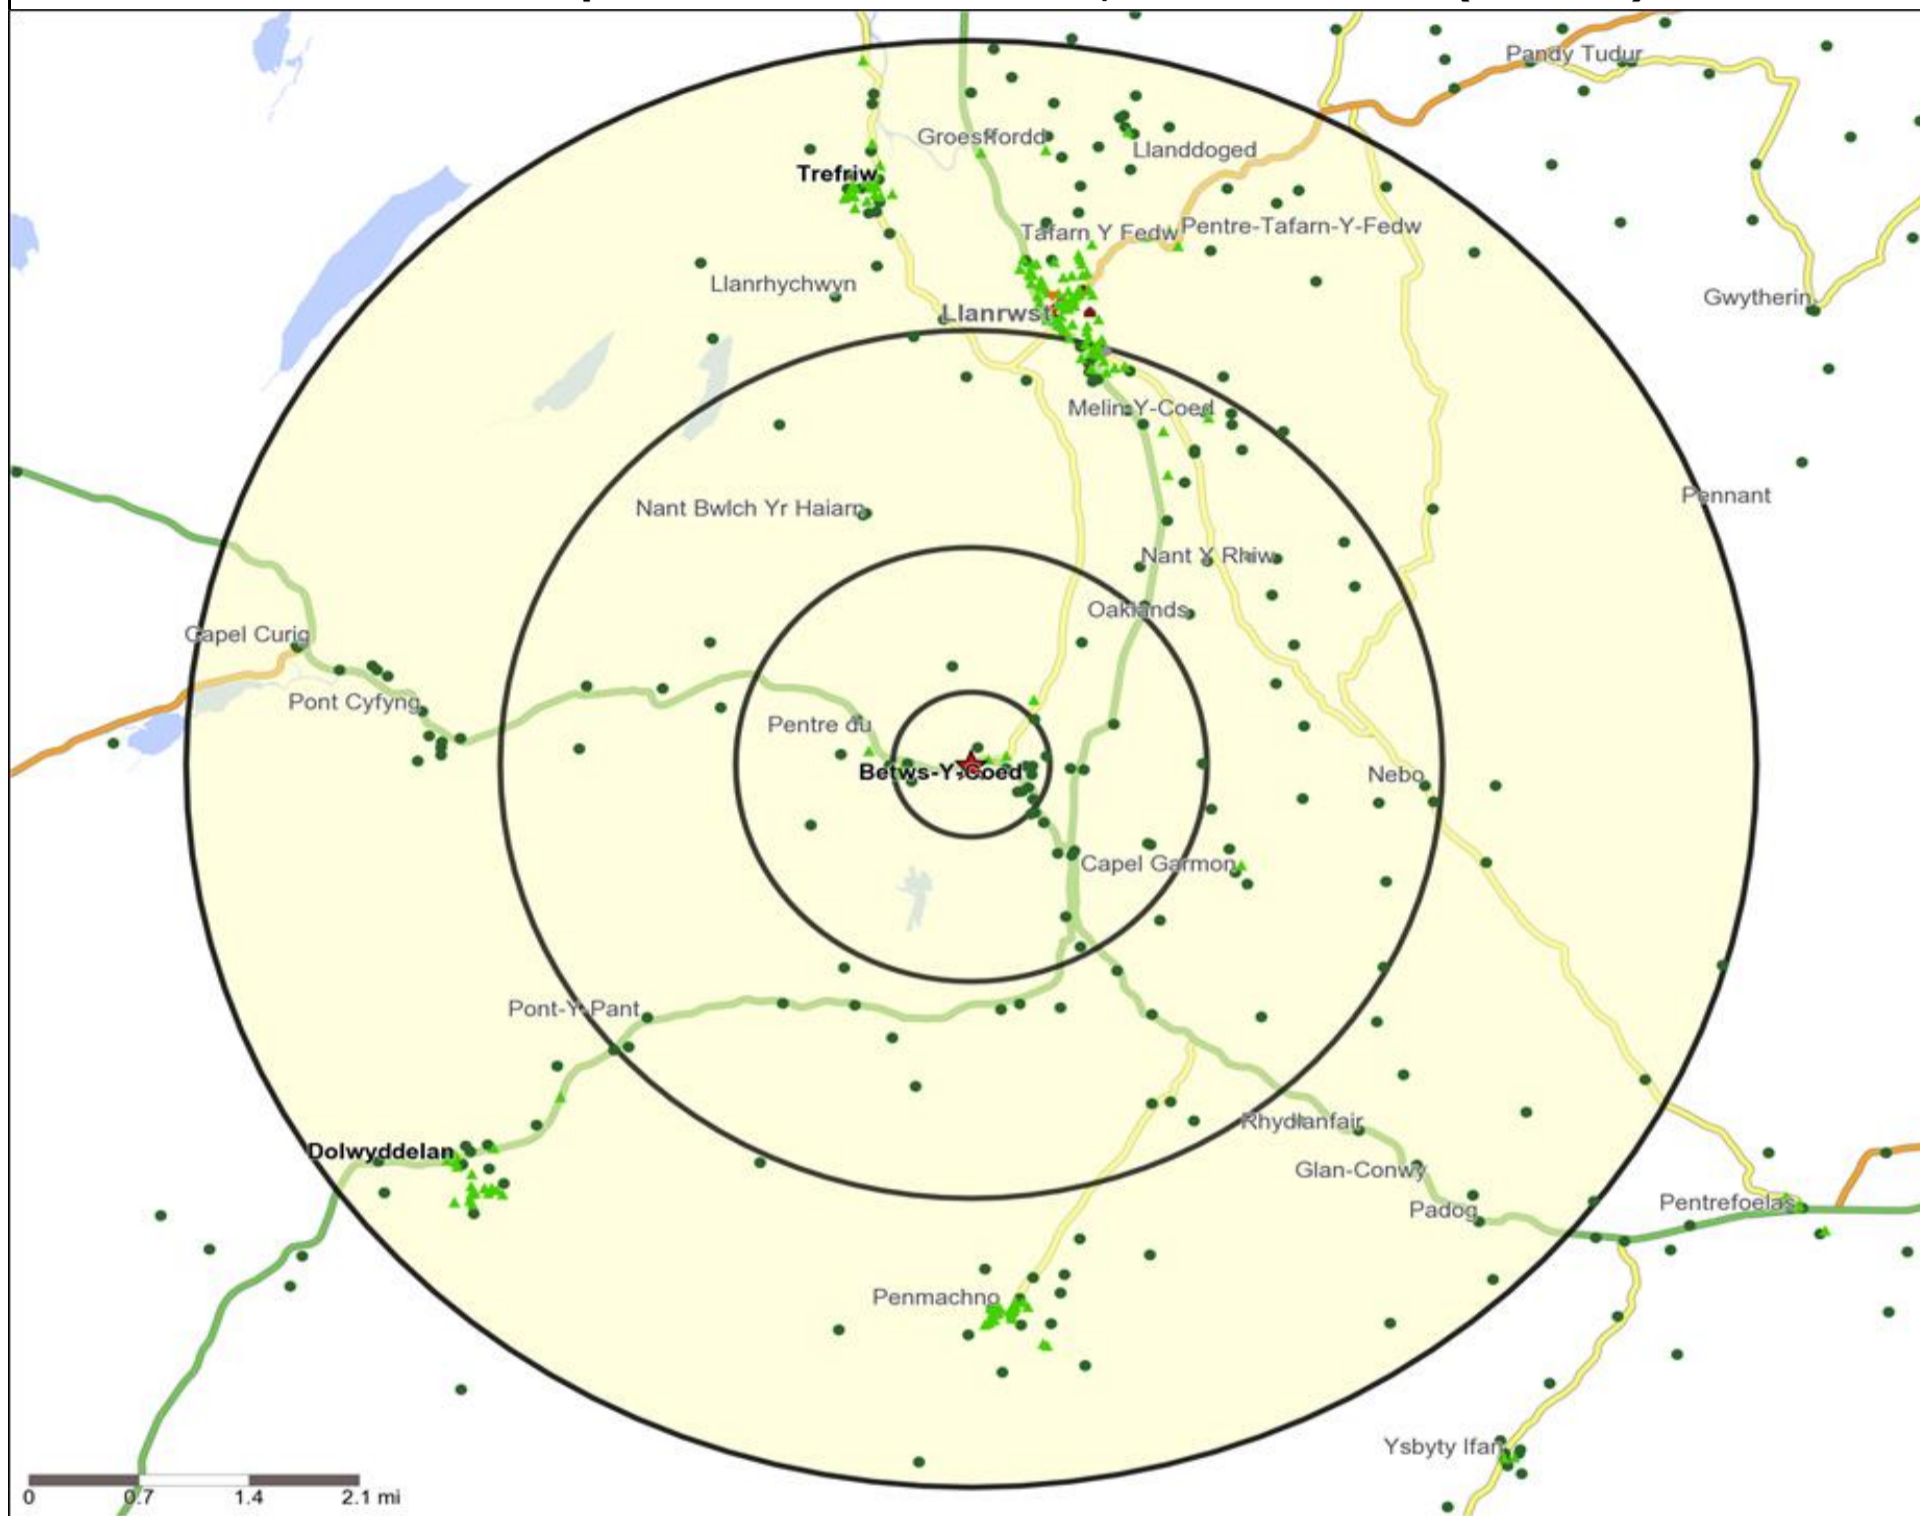

Mosaic UK Map and Data: PONT Y PAIR, BETWS Y COED (113470)

Copyright Experian Ltd, HERE 2015. Ordnance Survey © Crown copyright 2015

- ★ Location
- 0.5, 1.5, 3 & 5 Mile Distance
- ~ Rivers, Canals and Lakes
- **Mosaic UK Groups**
  ■ A City Prosperity
  ◆ B Prestige Positions
  ● C Country Living
- ▲ D Rural Reality
  ● E Senior Security
  ▲ F Suburban Stability
  ● G Domestic Success
- H Aspiring Homemakers
  ▼ I Family Basics
  ✕ J Transient Renters
  ◆ K Municipal Challenge
- L Vintage Value
  ★ M Modest Traditions
  ★ N Urban Cohesion
  + O Rental Hubs

Mosaic UK Data Table (Residential)

	Count:					Index:				
	0 - 0.5 Miles	0 - 1.5 Miles	0 - 3.0 Miles	0 - 5.0 Miles	15 Min Drivetime	0 - 0.5	0 - 1.5	0 - 3.0	0 - 5.0	15 Min Drivetime
A City Prosperity (18+)	0	0	0	0	0	0	0	0	0	0
B Prestige Positions (18+)	0	0	0	0	0	0	0	0	0	0
C Country Living (18+)	226	428	1,000	2,379	3,036	992	1,048	881	578	622
D Rural Reality (18+)	102	160	575	3,230	3,684	449	393	507	787	756
E Senior Security (18+)	0	0	43	43	43	0	0	32	9	8
F Suburban Stability (18+)	0	0	0	0	0	0	0	0	0	0
G Domestic Success (18+)	0	0	0	0	0	0	0	0	0	0
H Aspiring Homemakers (18+)	0	0	2	6	6	0	0	1	1	1
I Family Basics (18+)	0	0	0	46	46	0	0	0	11	9
J Transient Renters (18+)	0	0	0	30	30	0	0	0	9	7
K Municipal Challenge (18+)	0	0	0	43	43	0	0	0	12	10
L Vintage Value (18+)	0	0	15	145	145	0	0	15	39	33
M Modest Traditions (18+)	0	0	0	0	0	0	0	0	0	0
N Urban Cohesion (18+)	0	0	0	0	0	0	0	0	0	0
O Rental Hubs (18+)	0	0	0	0	0	0	0	0	0	0
Adults 18+ estimate 2015	328	588	1,635	5,922	7,033	100	100	100	100	100