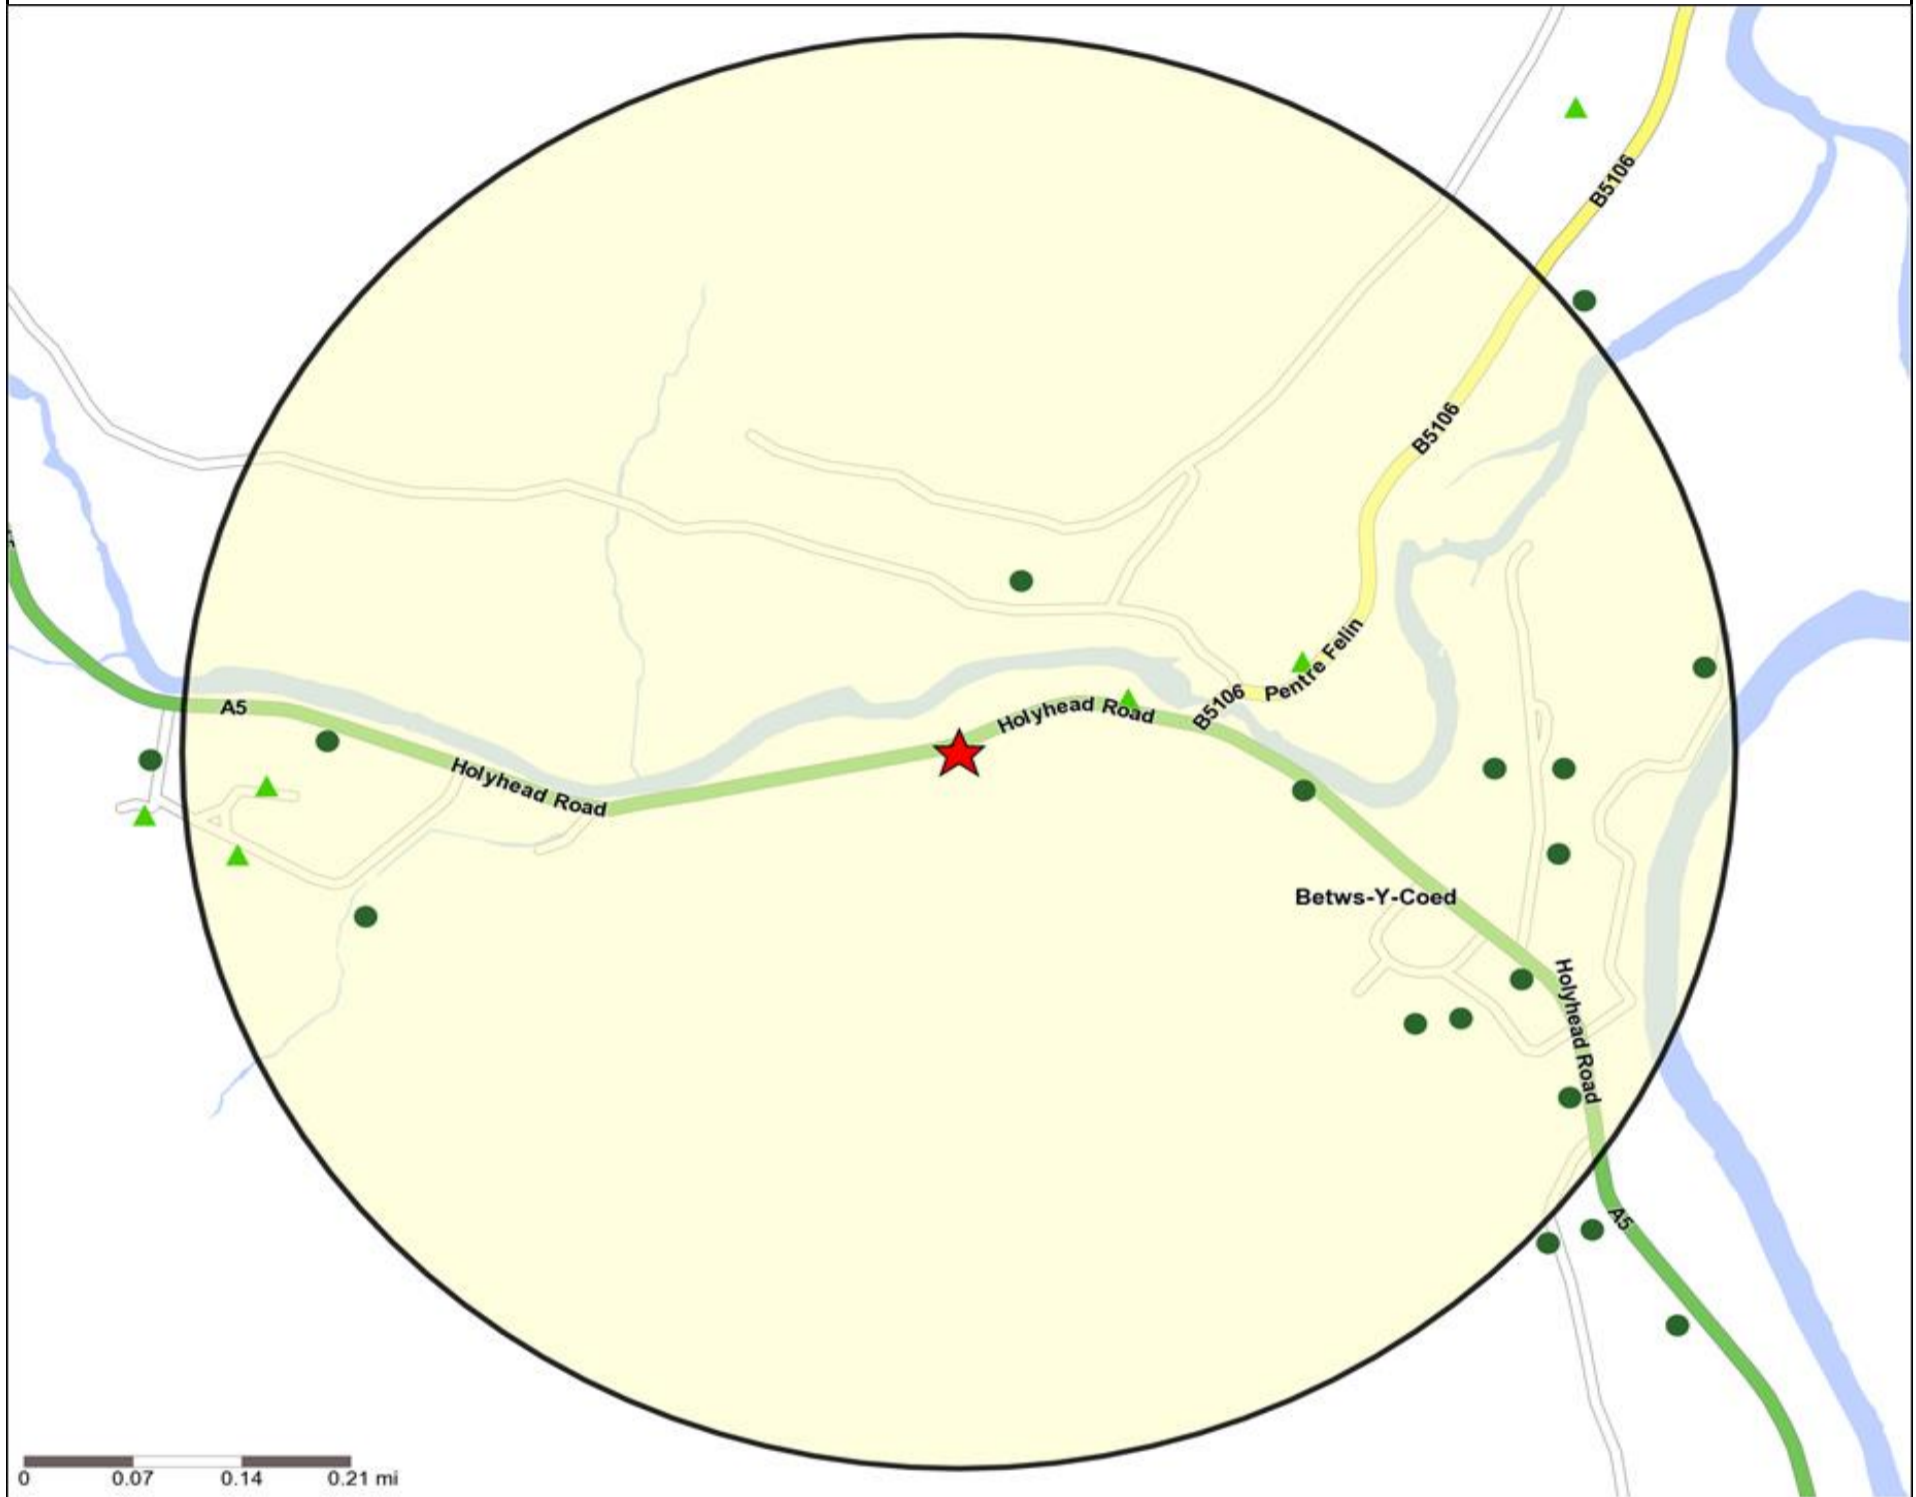

Mosaic UK Map and Data: PONT Y PAIR, BETWS Y COED (113470)

Copyright Experian Ltd, HERE 2015. Ordnance Survey © Crown copyright 2015

Location	Mosaic UK Groups	D Rural Reality	H Aspiring Homemakers	L Vintage Value
0.5, 1.5, 3 & 5 Mile Distance	A City Prosperity	E Senior Security	I Family Basics	M Modest Traditions
Rivers, Canals and Lakes	B Prestige Positions	F Suburban Stability	J Transient Renters	N Urban Cohesion
	C Country Living	G Domestic Success	K Municipal Challenge	O Rental Hubs

Mosaic UK Data Table (Residential)

	Count:	Index:
	0 - 0.5 Miles	0 - 0.5 Miles
A City Prosperity (18+)	0	0
B Prestige Positions (18+)	0	0
C Country Living (18+)	226	992
D Rural Reality (18+)	102	449
E Senior Security (18+)	0	0
F Suburban Stability (18+)	0	0
G Domestic Success (18+)	0	0
H Aspiring Homemakers (18+)	0	0
I Family Basics (18+)	0	0
J Transient Renters (18+)	0	0
K Municipal Challenge (18+)	0	0
L Vintage Value (18+)	0	0
M Modest Traditions (18+)	0	0
N Urban Cohesion (18+)	0	0
O Rental Hubs (18+)	0	0
Adults 18+ estimate 2015	328	100