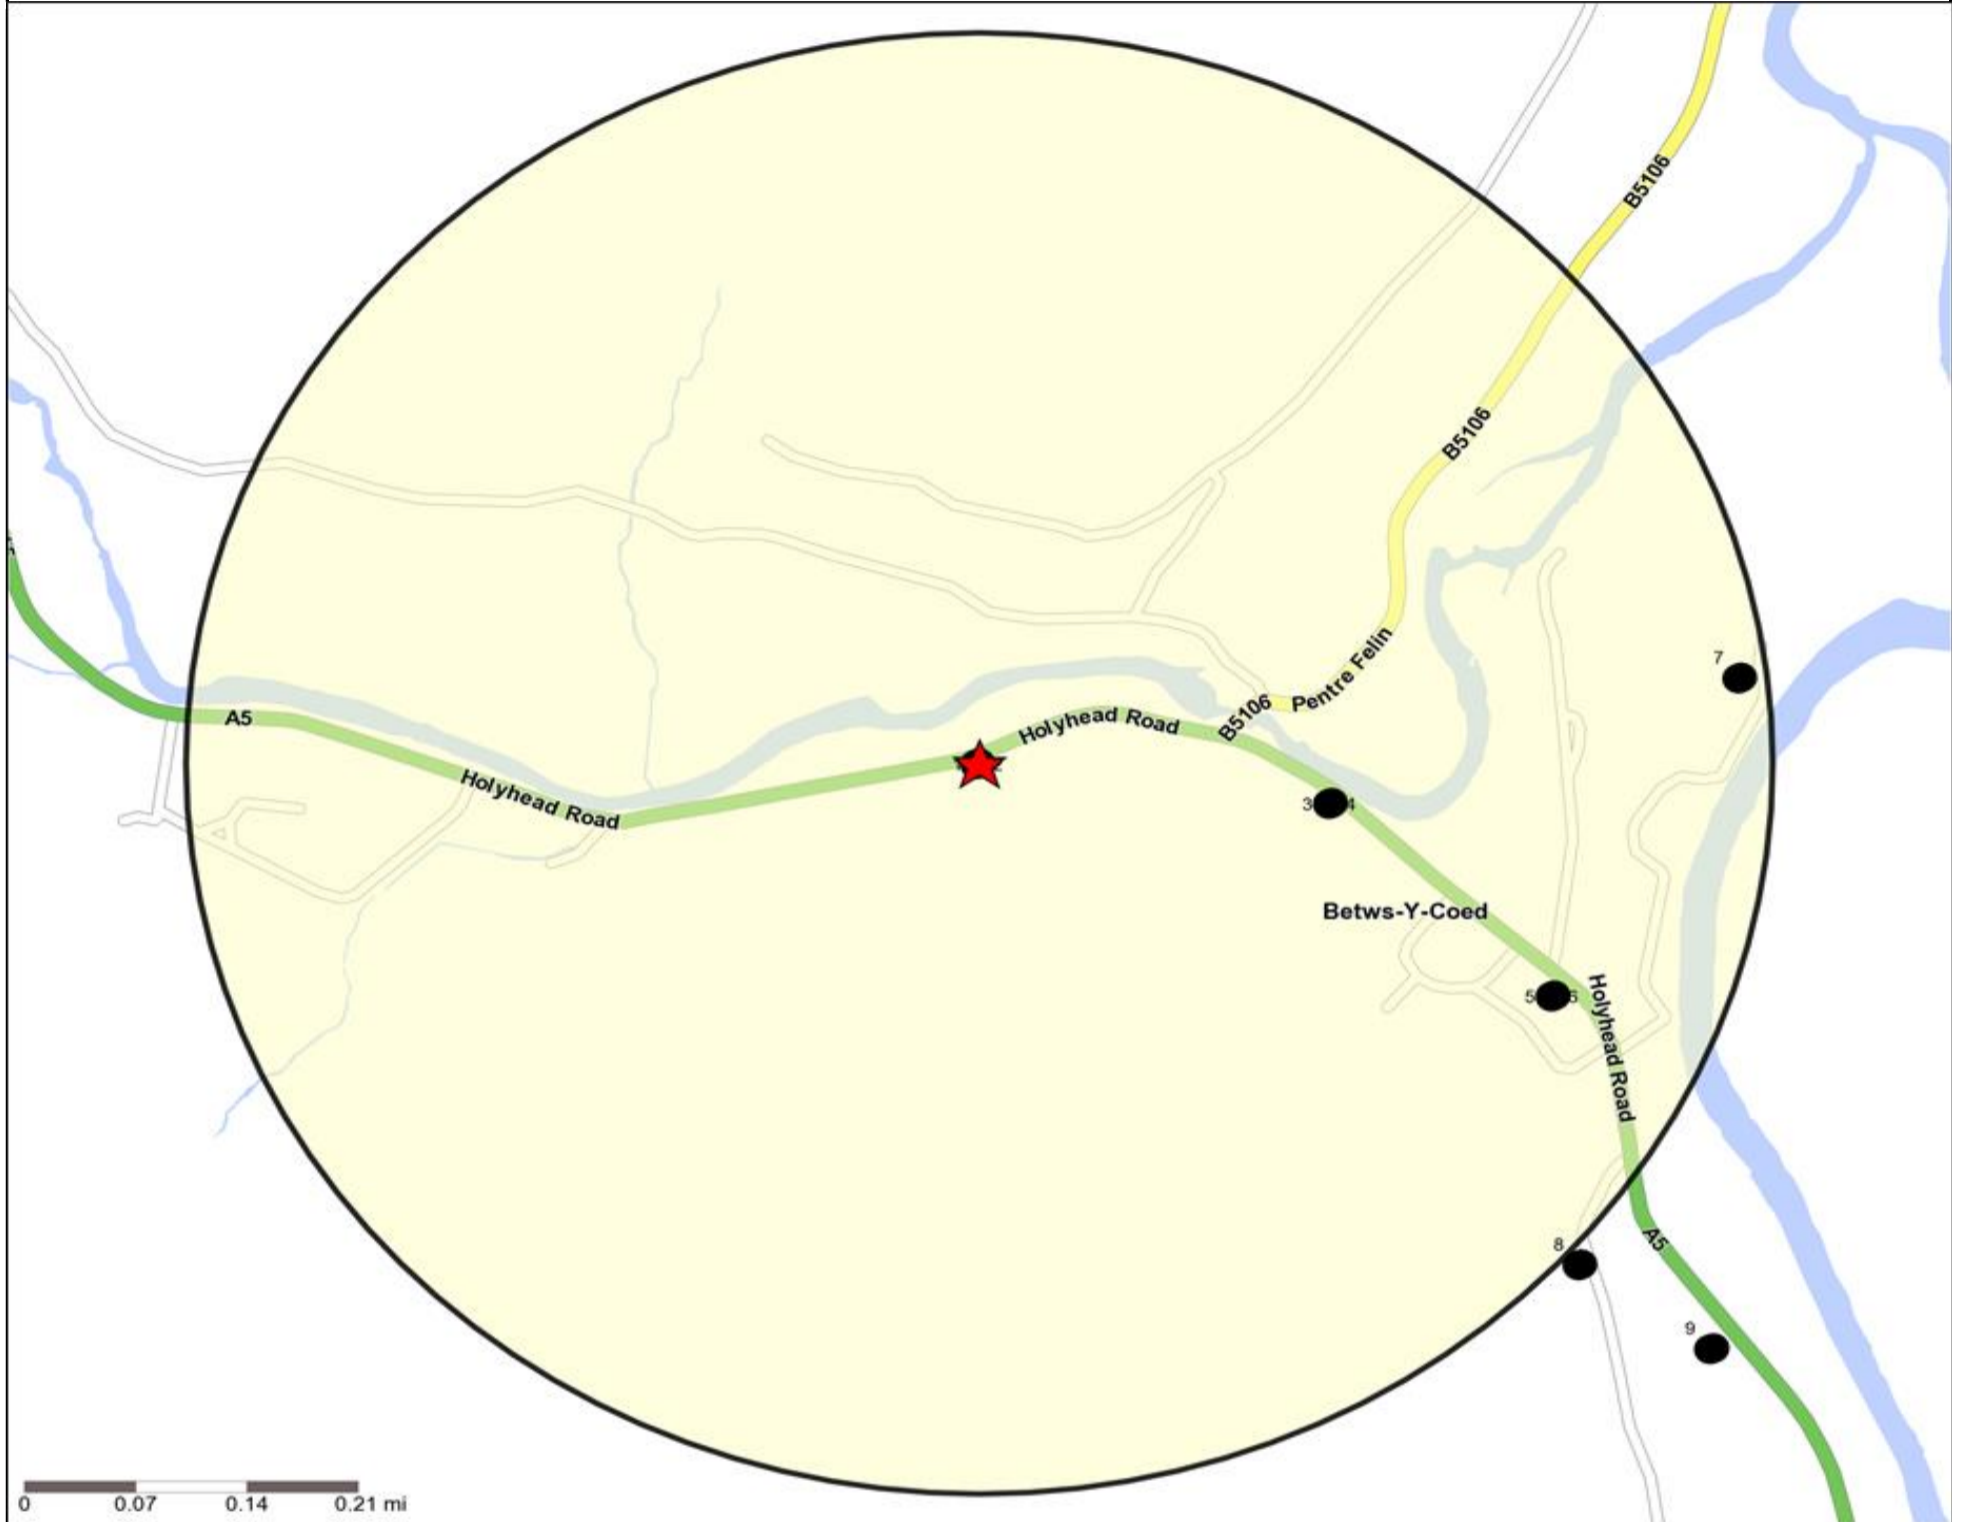

Competition Map and Data: PONT Y PAIR, BETWS Y COED (113470)

Numbers on competition points relate to the distance ranking in the competition table on page 7. Copyright Experian Ltd, HERE 2015. Ordnance Survey © Crown copyright 2015

- Location
- Branded Food
- Dry Led
- Café / Wine Bar
- Other
- 0.5, 1.5, 3 & 5 Mile Distance
- Circuit Bar
- Rural Character
- Rivers, Canals and Lakes
- Community Local

Competition Type Summary Table

Reporting Category	0 - 0.5 Miles
Café / Wine Bar	0
Circuit Bar	0
Community Local	0
Dry Led	0
Branded Food Pub	0
Rural	0
Other	7
Total	7