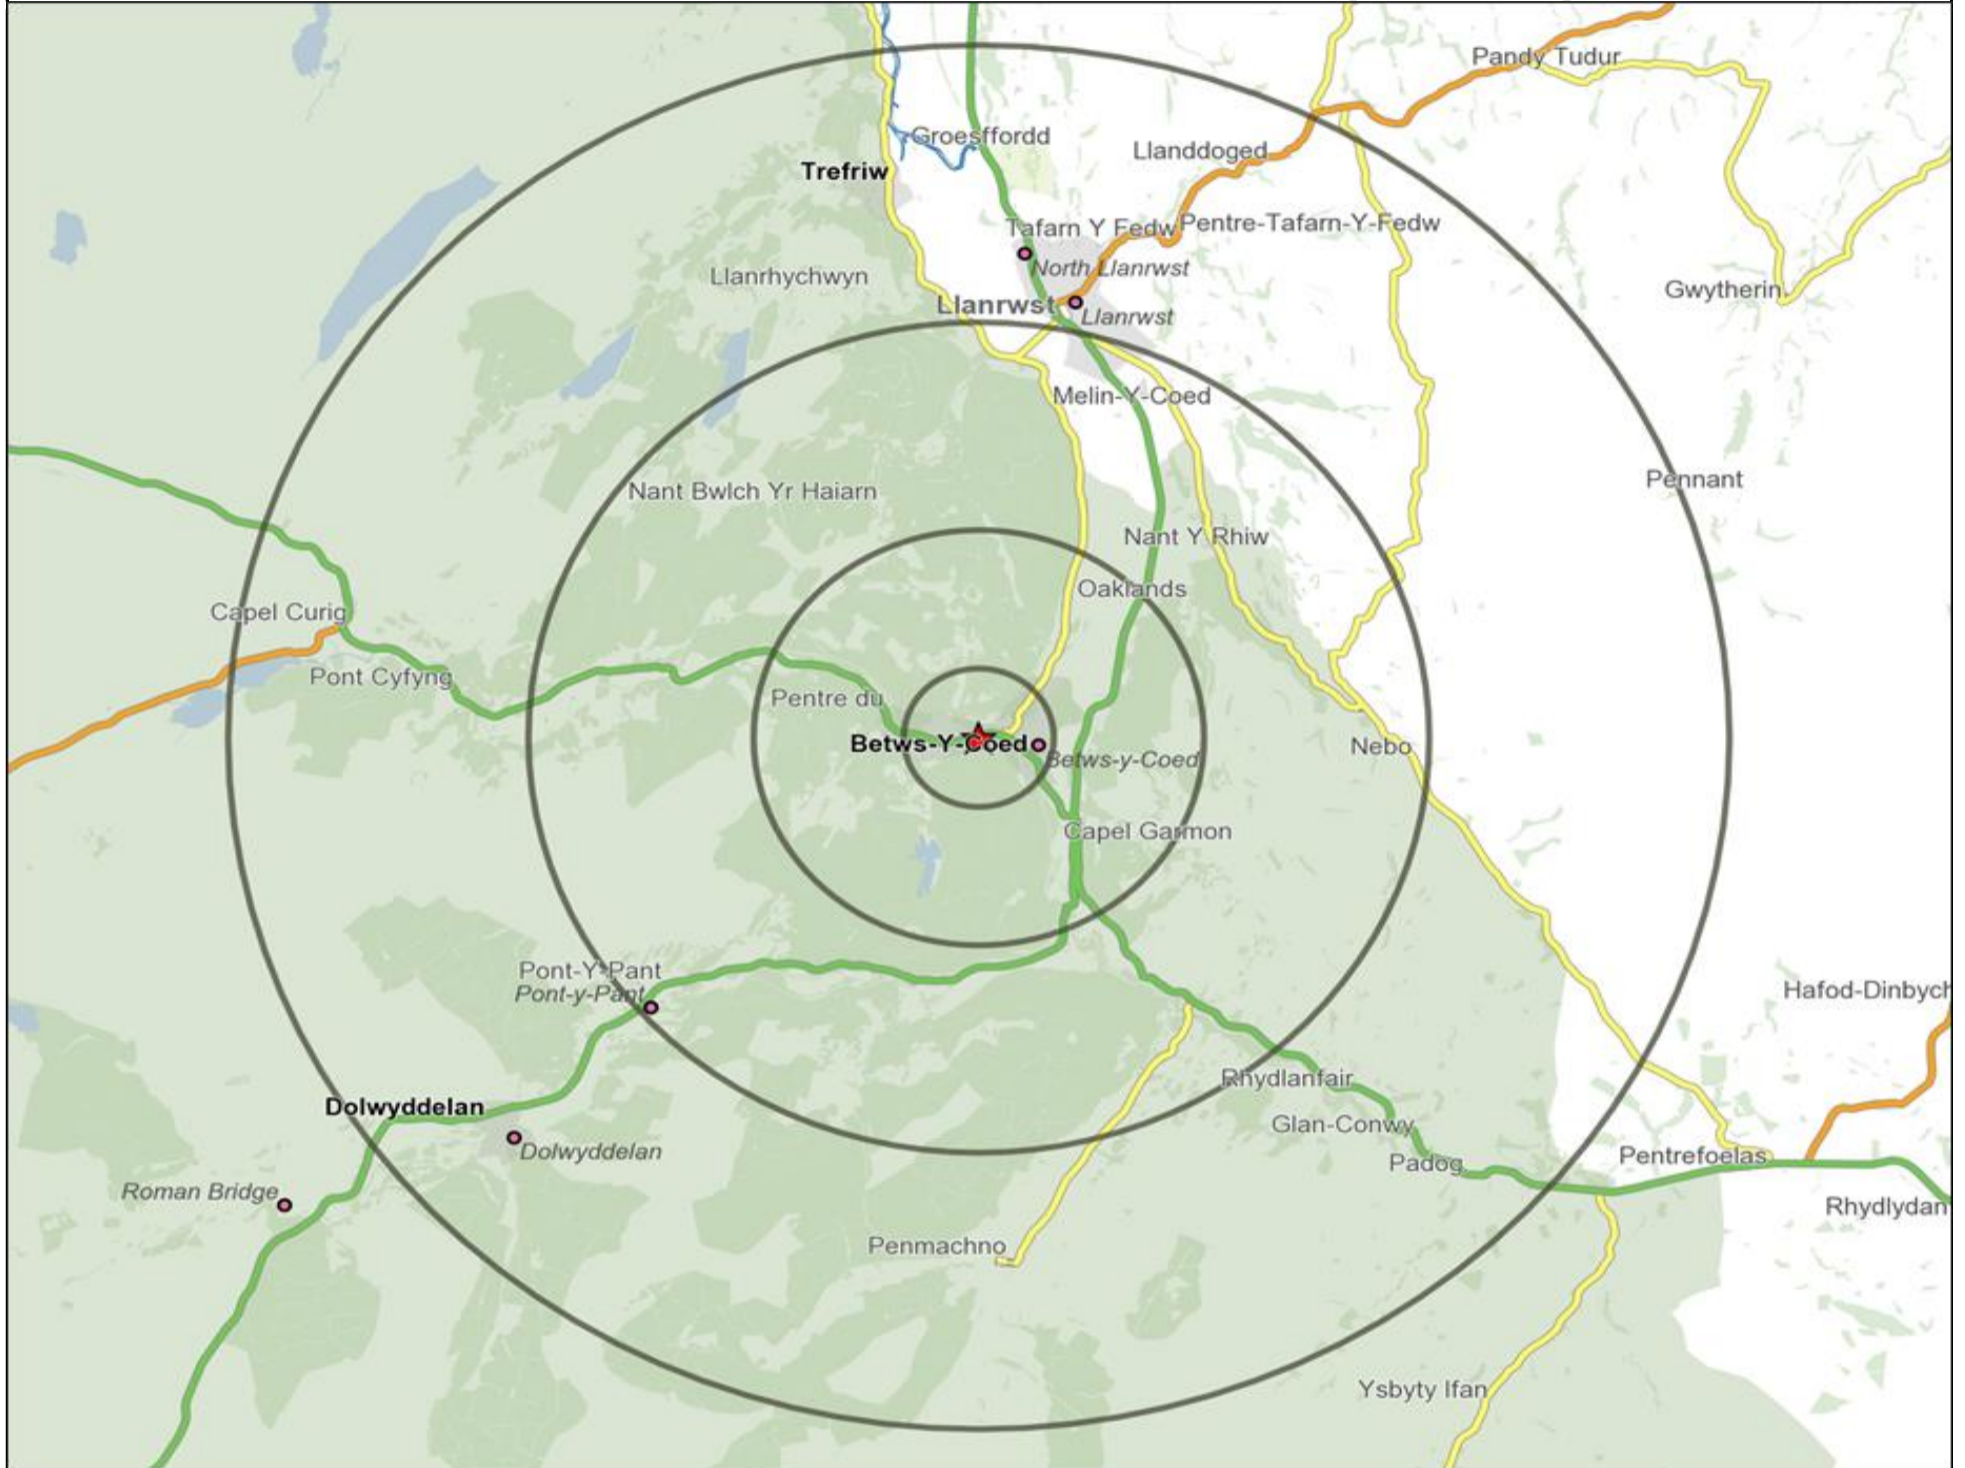

**Customer Profile Report for PONT Y PAIR, BETWS Y COED (Punch Outlet Number: 113470)
HOLYHEAD ROAD, BETWS-Y-COED, LL24 0BN (LL24 0BN)**

Copyright Experian Ltd, HERE 2015. Ordnance Survey © Crown copyright 2015

★ Location ○ 0.5, 1.5, 3 & 5 Mile Distance

Age Data Table

	Count:					Index:				
	0 - 0.5 Miles	0 - 1.5 Miles	0 - 3.0 Miles	0 - 5.0 Miles	15 Min Drivetime	0 - 0.5 Miles	0 - 1.5 Miles	0 - 3.0 Miles	0 - 5.0 Miles	15 Min Drivetime
0-15	56	97	247	1,099	1,340	77	74	69	82	84
16-17	4	8	27	116	128	44	50	61	70	65
18-24	17	41	115	515	579	48	65	67	80	75
25-34	28	52	157	708	819	53	55	60	73	70
35-44	43	84	218	829	1,014	87	95	90	92	94
45-54	77	149	351	1,219	1,485	140	151	130	120	123
55-64	91	150	347	1,130	1,340	207	191	161	140	139
65+	72	113	446	1,521	1,796	103	90	130	118	117
Population estimate 2015	388	694	1,908	7,137	8,501	100	100	100	100	100

Ethnicity - Census 2011

	Count:					%:				
	0 - 0.5 Miles	0 - 1.5 Miles	0 - 3.0 Miles	0 - 5.0 Miles	15 Min Drivetime	0 - 0.5 Miles	0 - 1.5 Miles	0 - 3.0 Miles	0 - 5.0 Miles	15 Min Drivetime
White	385	671	1,834	6,676	7,917	99%	99%	99%	99%	99%
Mixed / Multiple Ethnic Groups	1	2	13	43	54	0%	0%	1%	1%	1%
Asian / Asian British	4	4	7	25	27	1%	1%	0%	0%	0%
Black / African / Caribbean / Black British	0	0	0	4	4	0%	0%	0%	0%	0%
Other Ethnic Group	0	0	0	4	4	0%	0%	0%	0%	0%
All People (Ethnic Group)	390	677	1,854	6,752	8,006	100	100	100	100	100