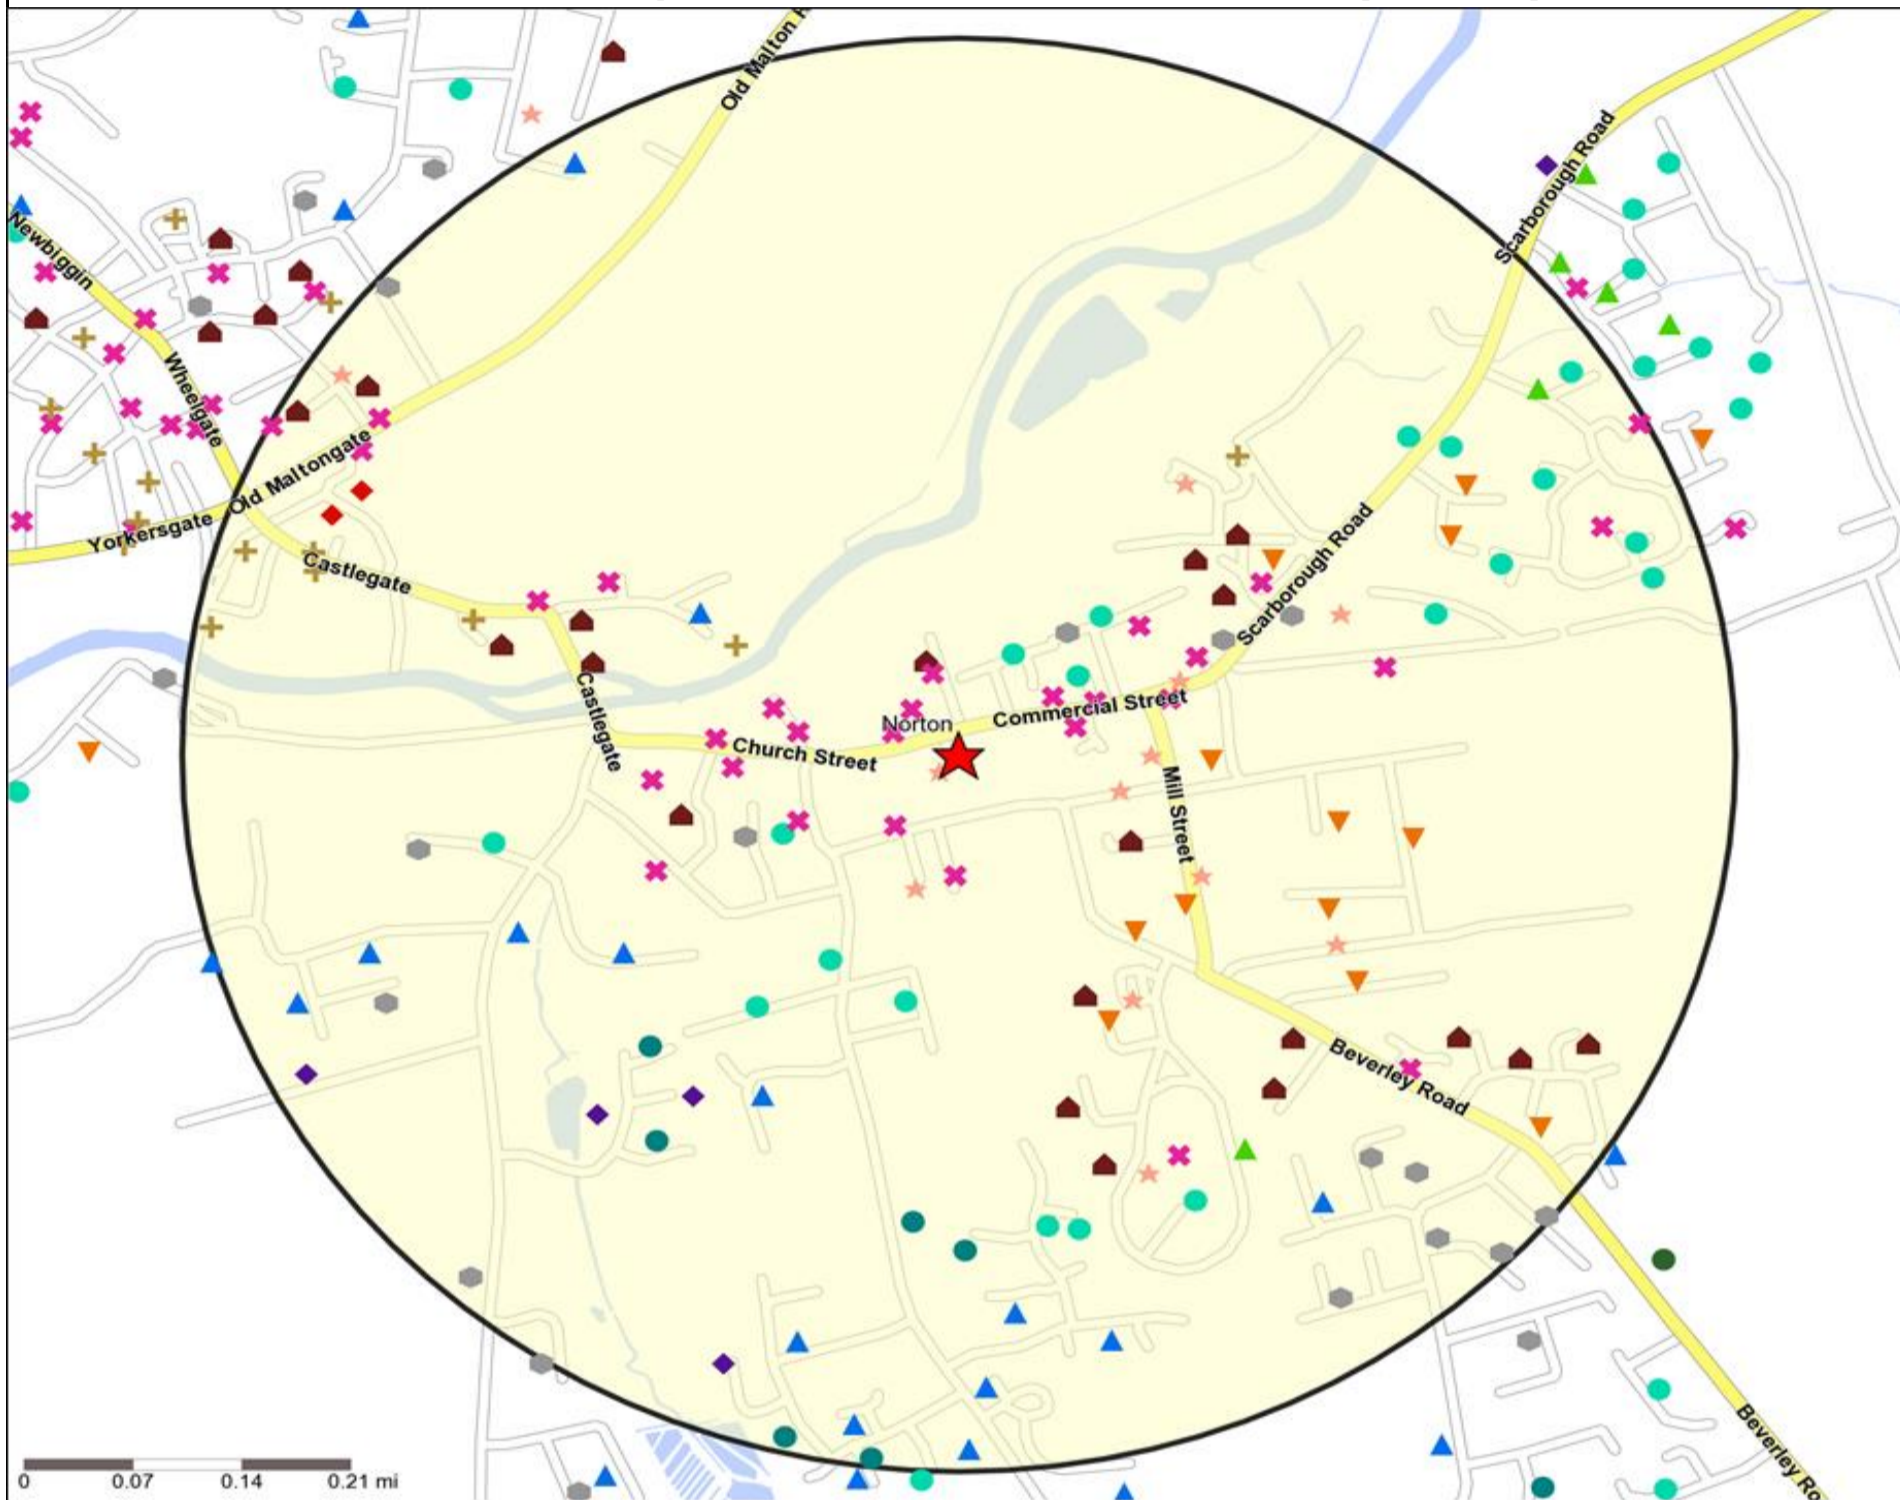

### Mosaic UK Map and Data: UNION INN, MALTON (200089)

Copyright Experian Ltd, HERE 2015. Ordnance Survey © Crown copyright 2015

- ★ Location
- 0.5, 1.5, 3 & 5 Mile Distance
- ~ Rivers, Canals and Lakes
- Mosaic UK Groups
- A City Prosperity
- ◆ B Prestige Positions
- C Country Living
- ▲ D Rural Reality
- E Senior Security
- ▲ F Suburban Stability
- G Domestic Success
- H Aspiring Homemakers
- ▼ I Family Basics
- ✕ J Transient Renters
- ◆ K Municipal Challenge
- L Vintage Value
- ★ M Modest Traditions
- ★ N Urban Cohesion
- + O Rental Hubs

**Mosaic UK Map and Data: UNION INN, MALTON (200089)**

Copyright Experian Ltd, HERE 2015. Ordnance Survey © Crown copyright 2015

- ★ Location
- 0.5, 1.5, 3 & 5 Mile Distance
- ~ Rivers, Canals and Lakes
- Mosaic UK Groups**
- A City Prosperity
- ◆ B Prestige Positions
- C Country Living
- ▲ D Rural Reality
- E Senior Security
- ▲ F Suburban Stability
- G Domestic Success
- H Aspiring Homemakers
- ▲ I Family Basics
- J Transient Renters
- ◆ K Municipal Challenge
- L Vintage Value
- ★ M Modest Traditions
- ★ N Urban Cohesion
- ⊕ O Rental Hubs