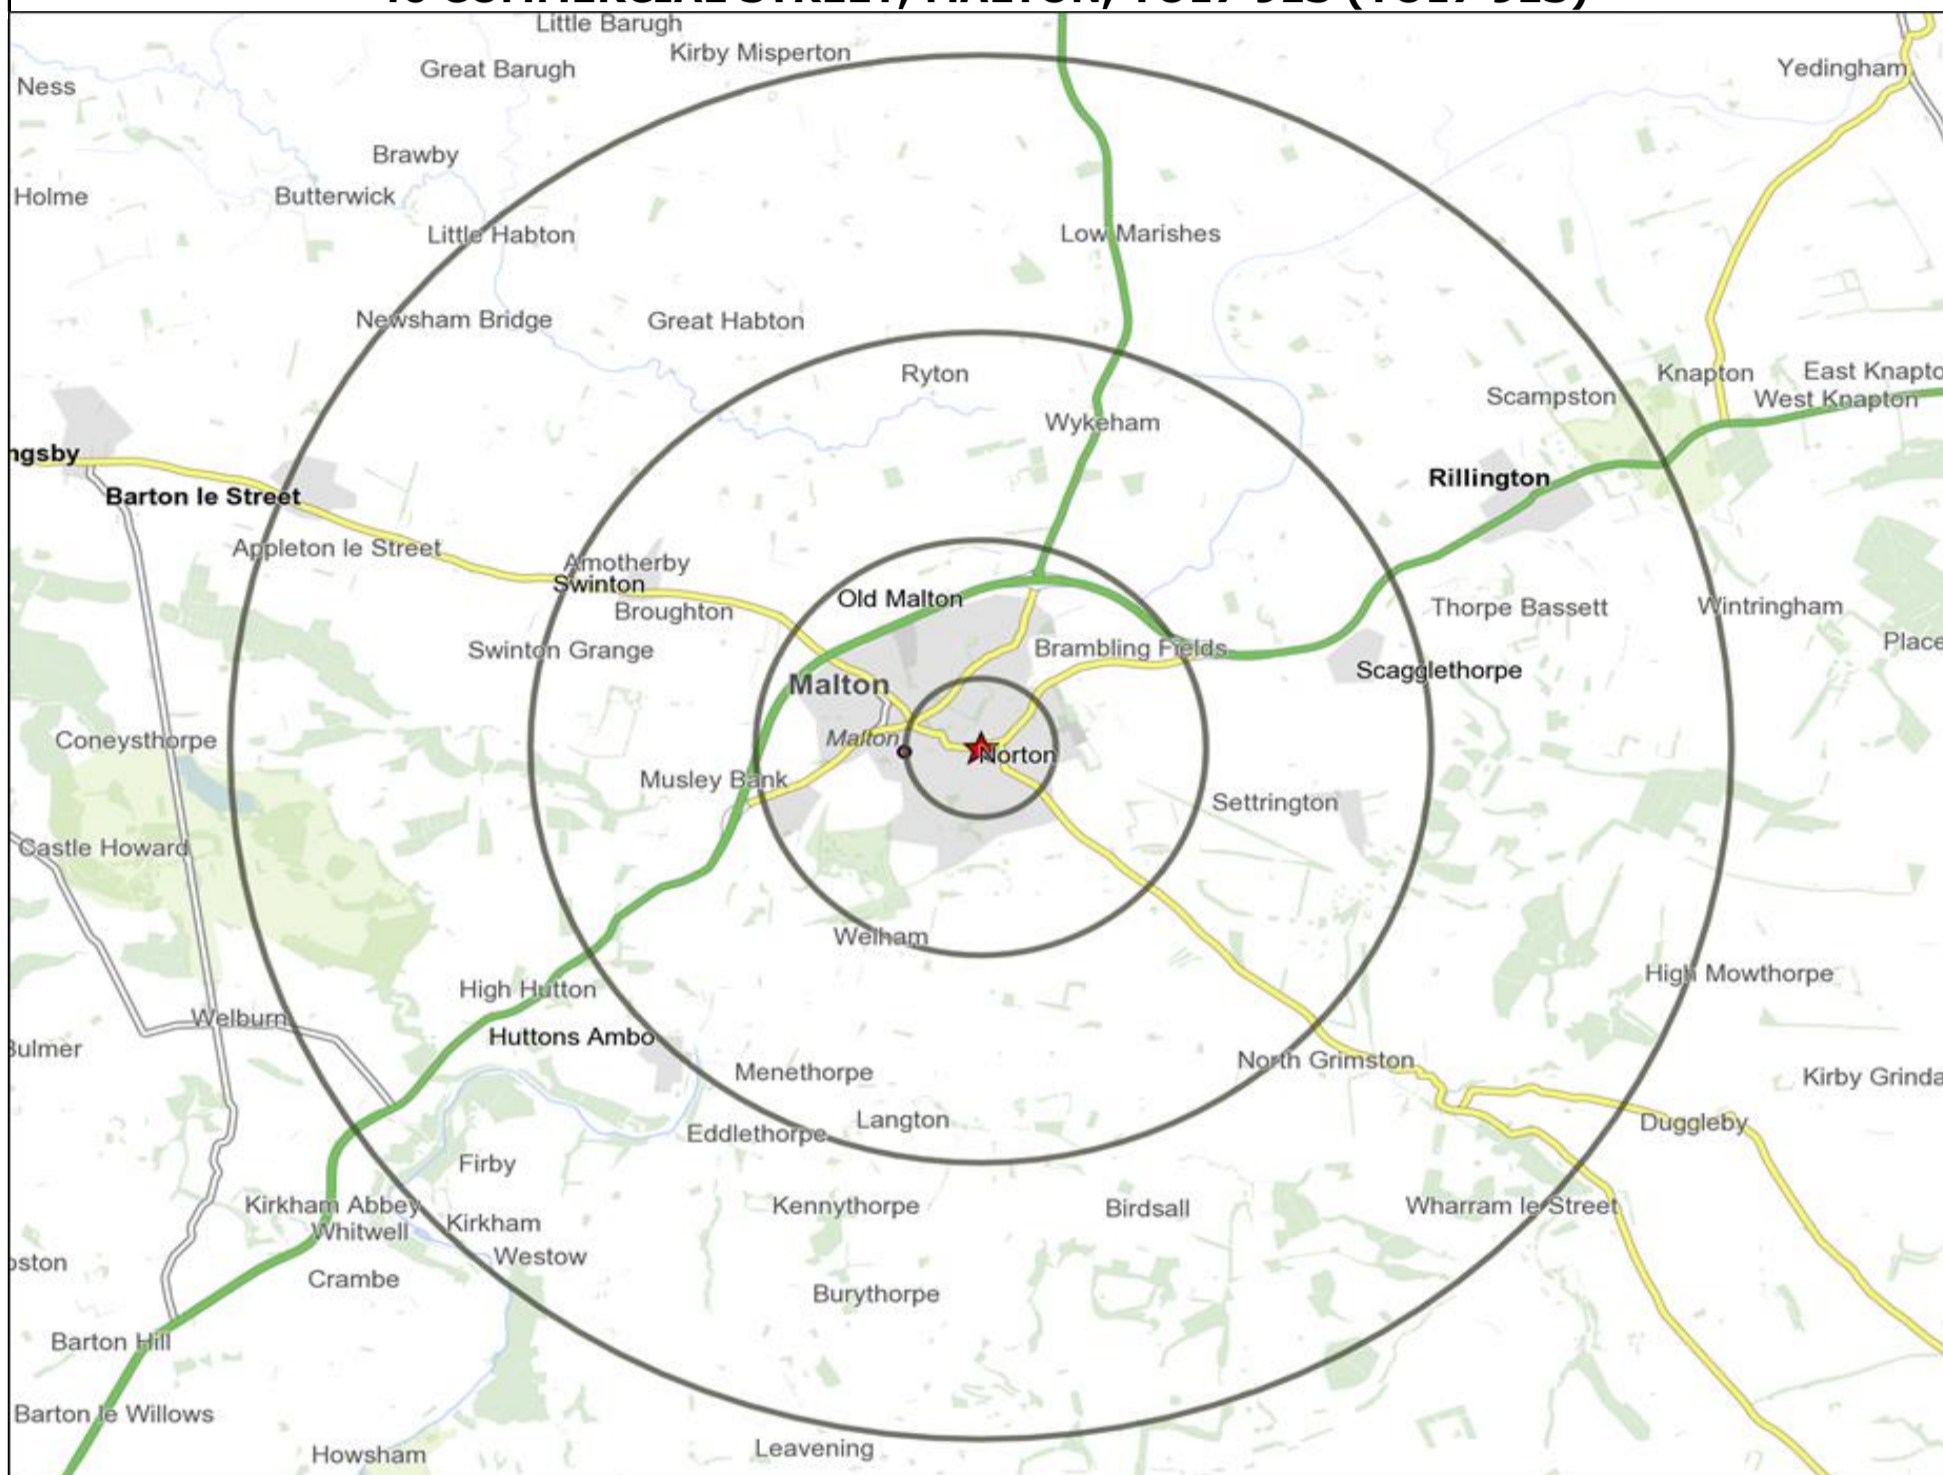

**Customer Profile Report for UNION INN, MALTON (Punch Outlet Number: 200089)  
46 COMMERCIAL STREET, MALTON, YO17 9ES (YO17 9ES)**

Copyright Experian Ltd, HERE 2015. Ordnance Survey © Crown copyright 2015

★ Location      ○ 0.5, 1.5, 3 & 5 Mile Distance

**Age Data Table**

	Count:					Index:				
	0 - 0.5 Miles	0 - 1.5 Miles	0 - 3.0 Miles	0 - 5.0 Miles	15 Min Drivetime	0 - 0.5 Miles	0 - 1.5 Miles	0 - 3.0 Miles	0 - 5.0 Miles	15 Min Drivetime
0-15	1,099	2,213	2,547	3,169	3,539	96	92	93	93	92
16-17	136	312	350	423	463	96	105	104	100	97
18-24	560	1,102	1,198	1,417	1,524	101	95	91	86	82
25-34	921	1,696	1,819	2,074	2,251	110	97	92	83	80
35-44	674	1,397	1,625	2,063	2,306	87	86	88	89	89
45-54	800	1,700	1,935	2,590	2,992	92	94	94	100	103
55-64	701	1,452	1,719	2,278	2,653	101	100	105	110	115
65+	1,231	2,944	3,347	4,215	4,751	112	128	128	128	129
<b>Population estimate 2015</b>	<b>6,122</b>	<b>12,816</b>	<b>14,540</b>	<b>18,229</b>	<b>20,479</b>	<b>100</b>	<b>100</b>	<b>100</b>	<b>100</b>	<b>100</b>

- Location
- Branded Food
- Dry Led
- Café / Wine Bar
- Other
- 0.5, 1.5, 3 & 5 Mile Distance
- Circuit Bar
- Rural Character
- Rivers, Canals and Lakes
- Community Local