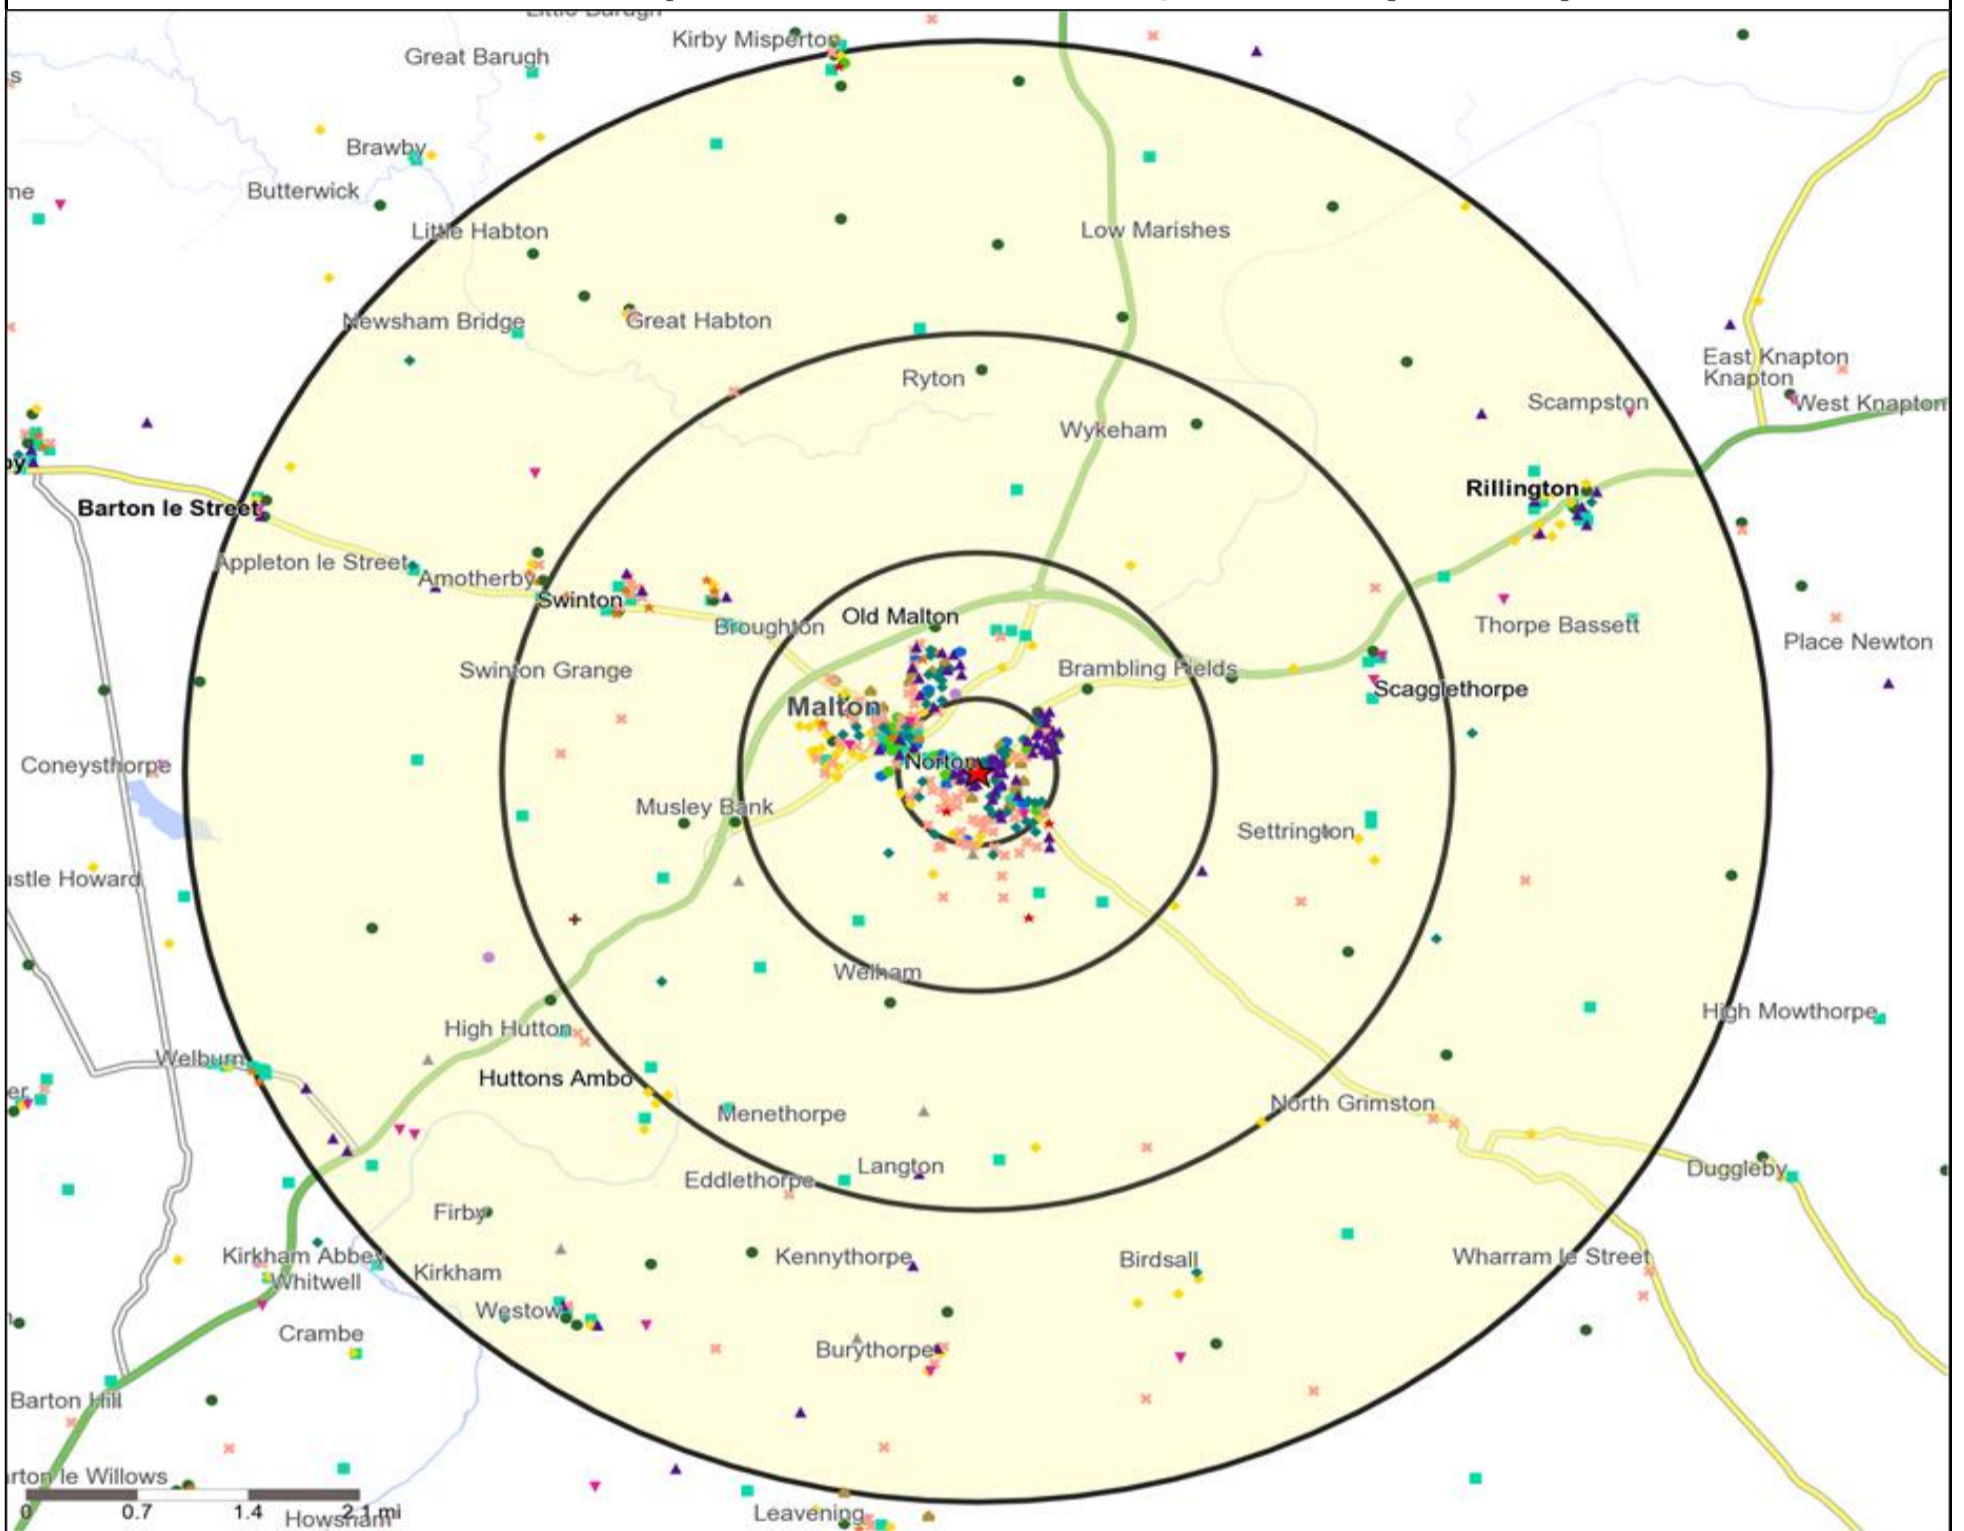

Occasions Map and Data: UNION INN, MALTON (200089)

Copyright Experian Ltd, HERE 2015. Ordnance Survey © Crown copyright 2015

- ★ Location
- Occasions Types
- ▲ 04 Weekend Millionaires
- 08 Student Social
- ★ 12 Midweek Meal Deal
- 0.5, 1.5, 3 & 5 Mile Distance
- 01 Mine's a Pint
- 05 Out On The Town
- ▼ 09 Leisurely Lunch
- 13 Date Night
- ~ Rivers, Canals and Lakes
- 02 Early Doors
- ▲ 06 Business and Pleasure
- ✕ 10 Wining and Dining
- ★ 14 Birthday Treat
- 03 Everyday is Friday
- 07 Sporting Pints
- ▲ 11 Household Outing
- + 15 Pre Show Meal

Occasions Data Table

	Count:					Index:				
	0 - 0.5 Miles	0 - 1.5 Miles	0 - 3.0 Miles	0 - 5.0 Miles	15 Min Drivetime	0 - 0.5	0 - 1.5	0 - 3.0	0 - 5.0	15 Min Drivetime
01 Mine's a Pint	395	815	920	1,185	1,342	98	100	102	109	112
02 Early Doors	500	965	1,050	1,238	1,366	148	142	139	137	136
03 Everyday is Friday	341	641	689	782	842	119	110	107	101	99
04 Weekend Millionaires	509	915	969	1,115	1,208	123	109	105	100	98
05 Out On The Town	434	801	834	893	929	109	99	93	83	78
06 Business and Pleasure	115	238	274	374	436	56	57	59	67	71
07 Sporting Pints	356	614	633	676	703	81	69	64	57	54
08 Student Social	123	297	386	574	704	66	79	93	114	127
09 Leisurely Lunch	351	779	892	1,129	1,275	90	98	102	107	109
10 Wining and Dining	407	932	1,043	1,268	1,409	91	103	105	106	106
11 Household Outing	415	766	795	861	905	118	107	101	91	86
12 Midweek Meal Deal	234	435	515	624	679	118	108	116	117	115
13 Date Night	243	668	782	1,028	1,174	77	104	111	121	125
14 Birthday Treat	275	637	710	858	948	87	99	100	101	101
15 Pre Show Meal	105	223	252	318	356	96	101	103	109	110
Number of Occasions	4,803	9,726	10,744	12,923	14,276	100	100	100	100	100