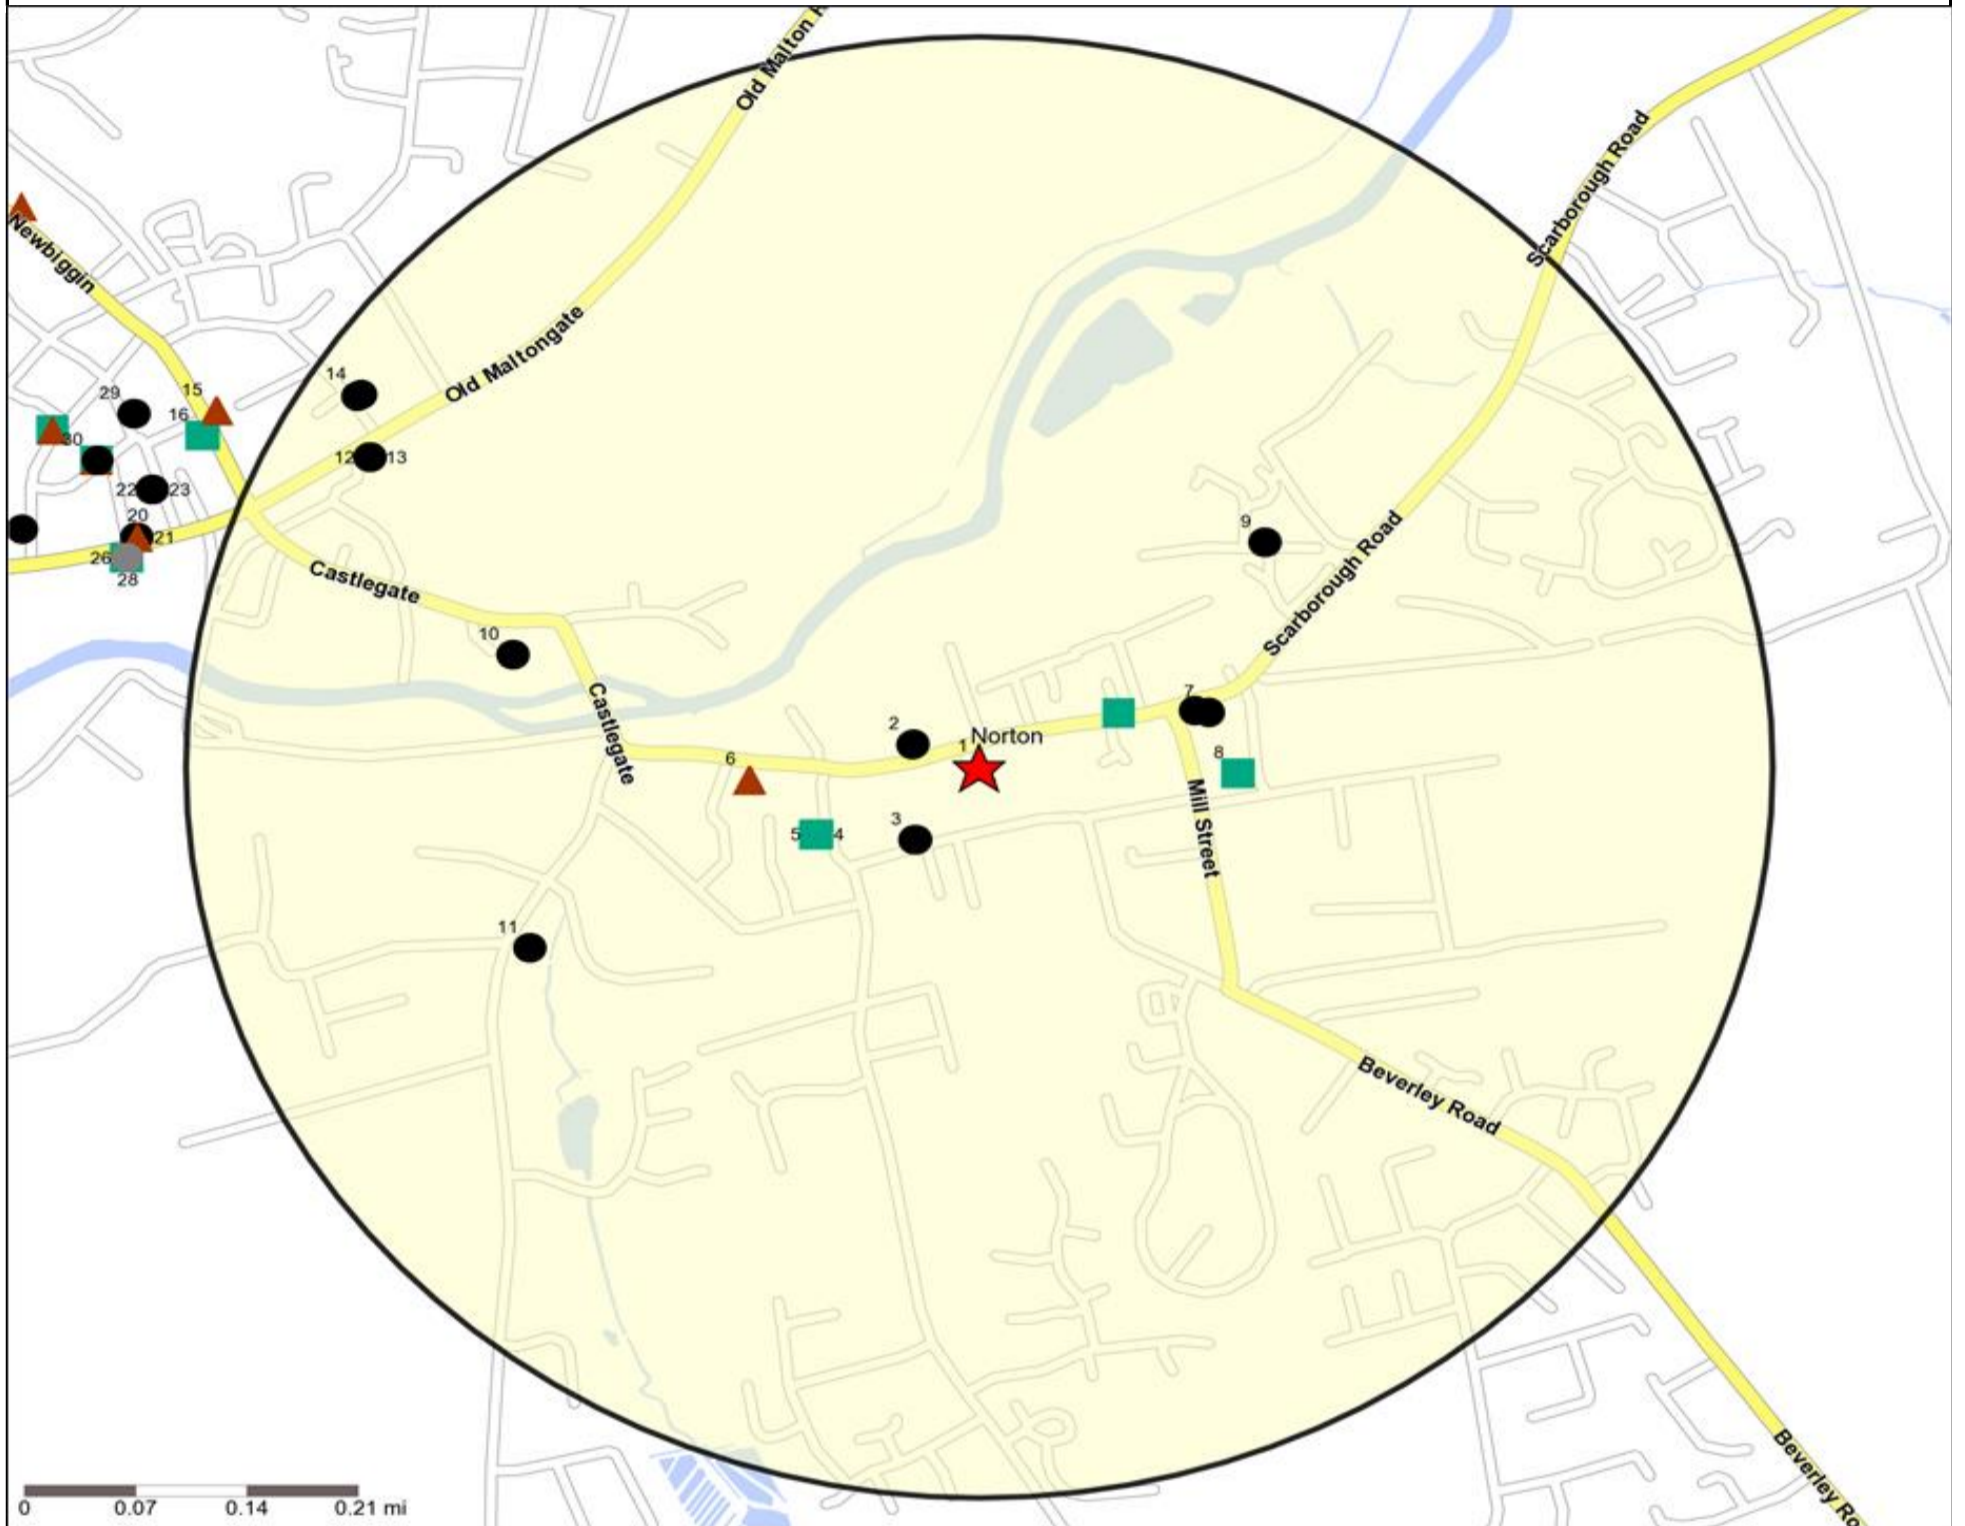

### Competition Map and Data: UNION INN, MALTON (200089)

Numbers on competition points relate to the distance ranking in the competition table on page 7. Copyright Experian Ltd, HERE 2015. Ordnance Survey © Crown copyright 2015

- Location
- Branded Food
- Dry Led
- Café / Wine Bar
- Other
- 0.5, 1.5, 3 & 5 Mile Distance
- Circuit Bar
- Rural Character
- Rivers, Canals and Lakes
- Community Local

- ★ Location
- Branded Food
- ▲ Dry Led
- Café / Wine Bar
- Other
- 0.5, 1.5, 3 & 5 Mile Distance
- ▲ Circuit Bar
- ◆ Rural Character
- ~ Rivers, Canals and Lakes
- Community Local