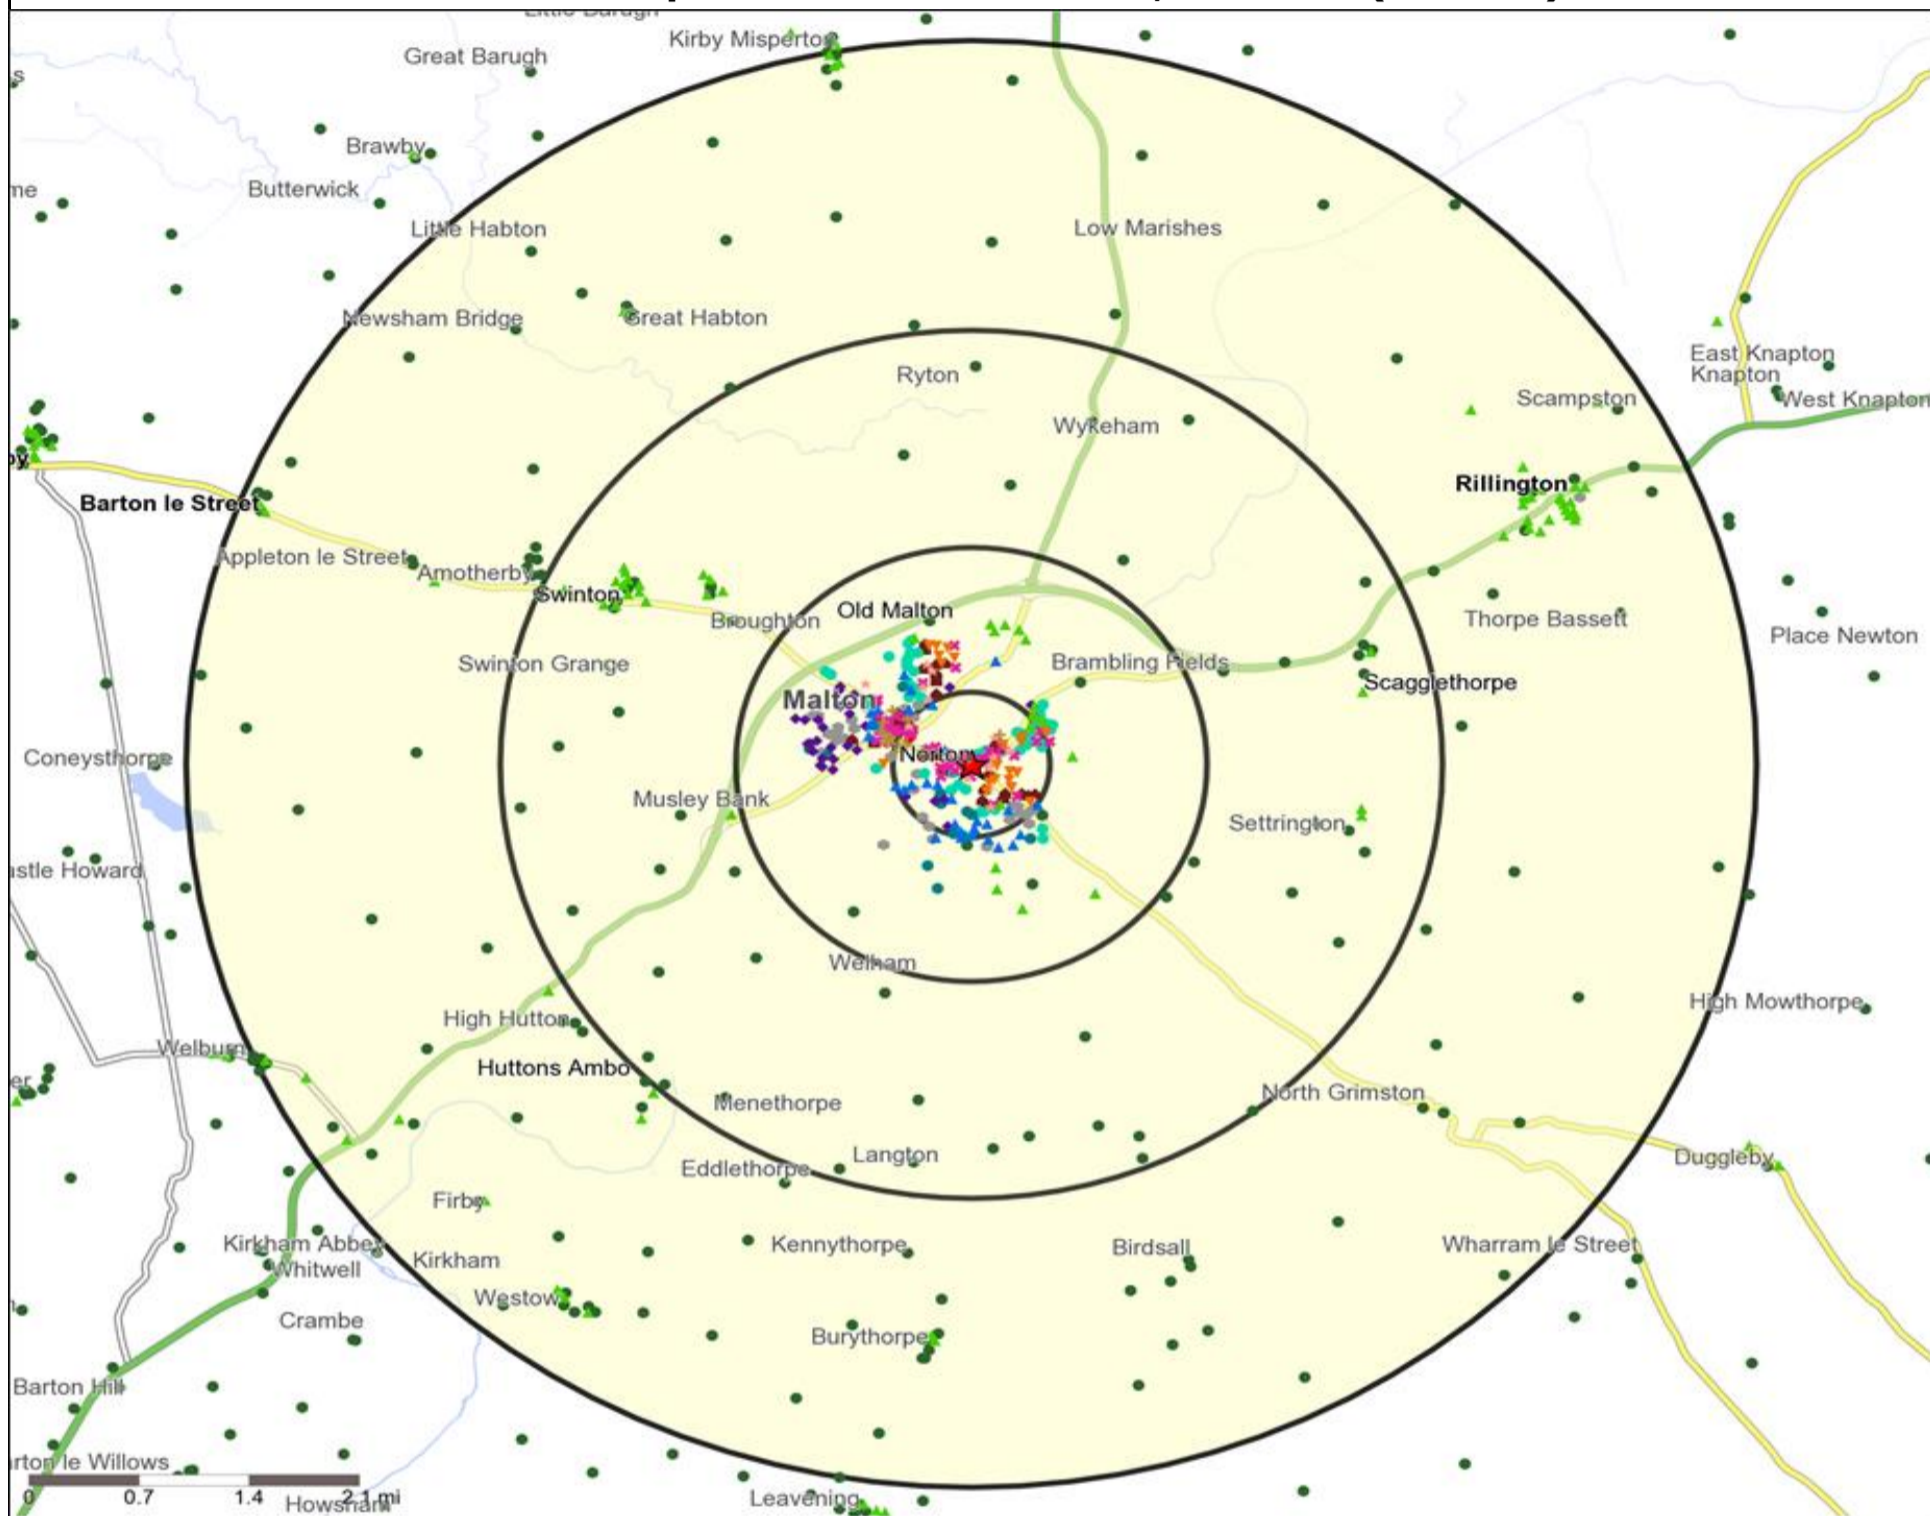

★ Location      ○ 0.5, 1.5, 3 & 5 Mile Distance

**Age Data Table**

	Count:					Index:				
	0 - 0.5 Miles	0 - 1.5 Miles	0 - 3.0 Miles	0 - 5.0 Miles	15 Min Drivetime	0 - 0.5 Miles	0 - 1.5 Miles	0 - 3.0 Miles	0 - 5.0 Miles	15 Min Drivetime
0-15	1,099	2,213	2,547	3,169	3,539	96	92	93	93	92
16-17	136	312	350	423	463	96	105	104	100	97
18-24	560	1,102	1,198	1,417	1,524	101	95	91	86	82
25-34	921	1,696	1,819	2,074	2,251	110	97	92	83	80
35-44	674	1,397	1,625	2,063	2,306	87	86	88	89	89
45-54	800	1,700	1,935	2,590	2,992	92	94	94	100	103
55-64	701	1,452	1,719	2,278	2,653	101	100	105	110	115
65+	1,231	2,944	3,347	4,215	4,751	112	128	128	128	129
<b>Population estimate 2015</b>	<b>6,122</b>	<b>12,816</b>	<b>14,540</b>	<b>18,229</b>	<b>20,479</b>	<b>100</b>	<b>100</b>	<b>100</b>	<b>100</b>	<b>100</b>

### Mosaic UK Map and Data: UNION INN, MALTON (200089)

Copyright Experian Ltd, HERE 2015. Ordnance Survey © Crown copyright 2015

- ★ Location
- 0.5, 1.5, 3 & 5 Mile Distance
- ~ Rivers, Canals and Lakes
- Mosaic UK Groups
- A City Prosperity
- ◆ B Prestige Positions
- C Country Living
- ▲ D Rural Reality
- E Senior Security
- ▲ F Suburban Stability
- G Domestic Success
- H Aspiring Homemakers
- ▼ I Family Basics
- ✕ J Transient Renters
- ◆ K Municipal Challenge
- L Vintage Value
- ★ M Modest Traditions
- ★ N Urban Cohesion
- + O Rental Hubs

- Location
- Branded Food
- Dry Led
- Café / Wine Bar
- Other
- 0.5, 1.5, 3 & 5 Mile Distance
- Circuit Bar
- Rural Character
- Rivers, Canals and Lakes
- Community Local

- ★ Location
- Branded Food
- ▲ Dry Led
- Café / Wine Bar
- Other
- 0.5, 1.5, 3 & 5 Mile Distance
- ▲ Circuit Bar
- ◆ Rural Character
- ~ Rivers, Canals and Lakes
- Community Local