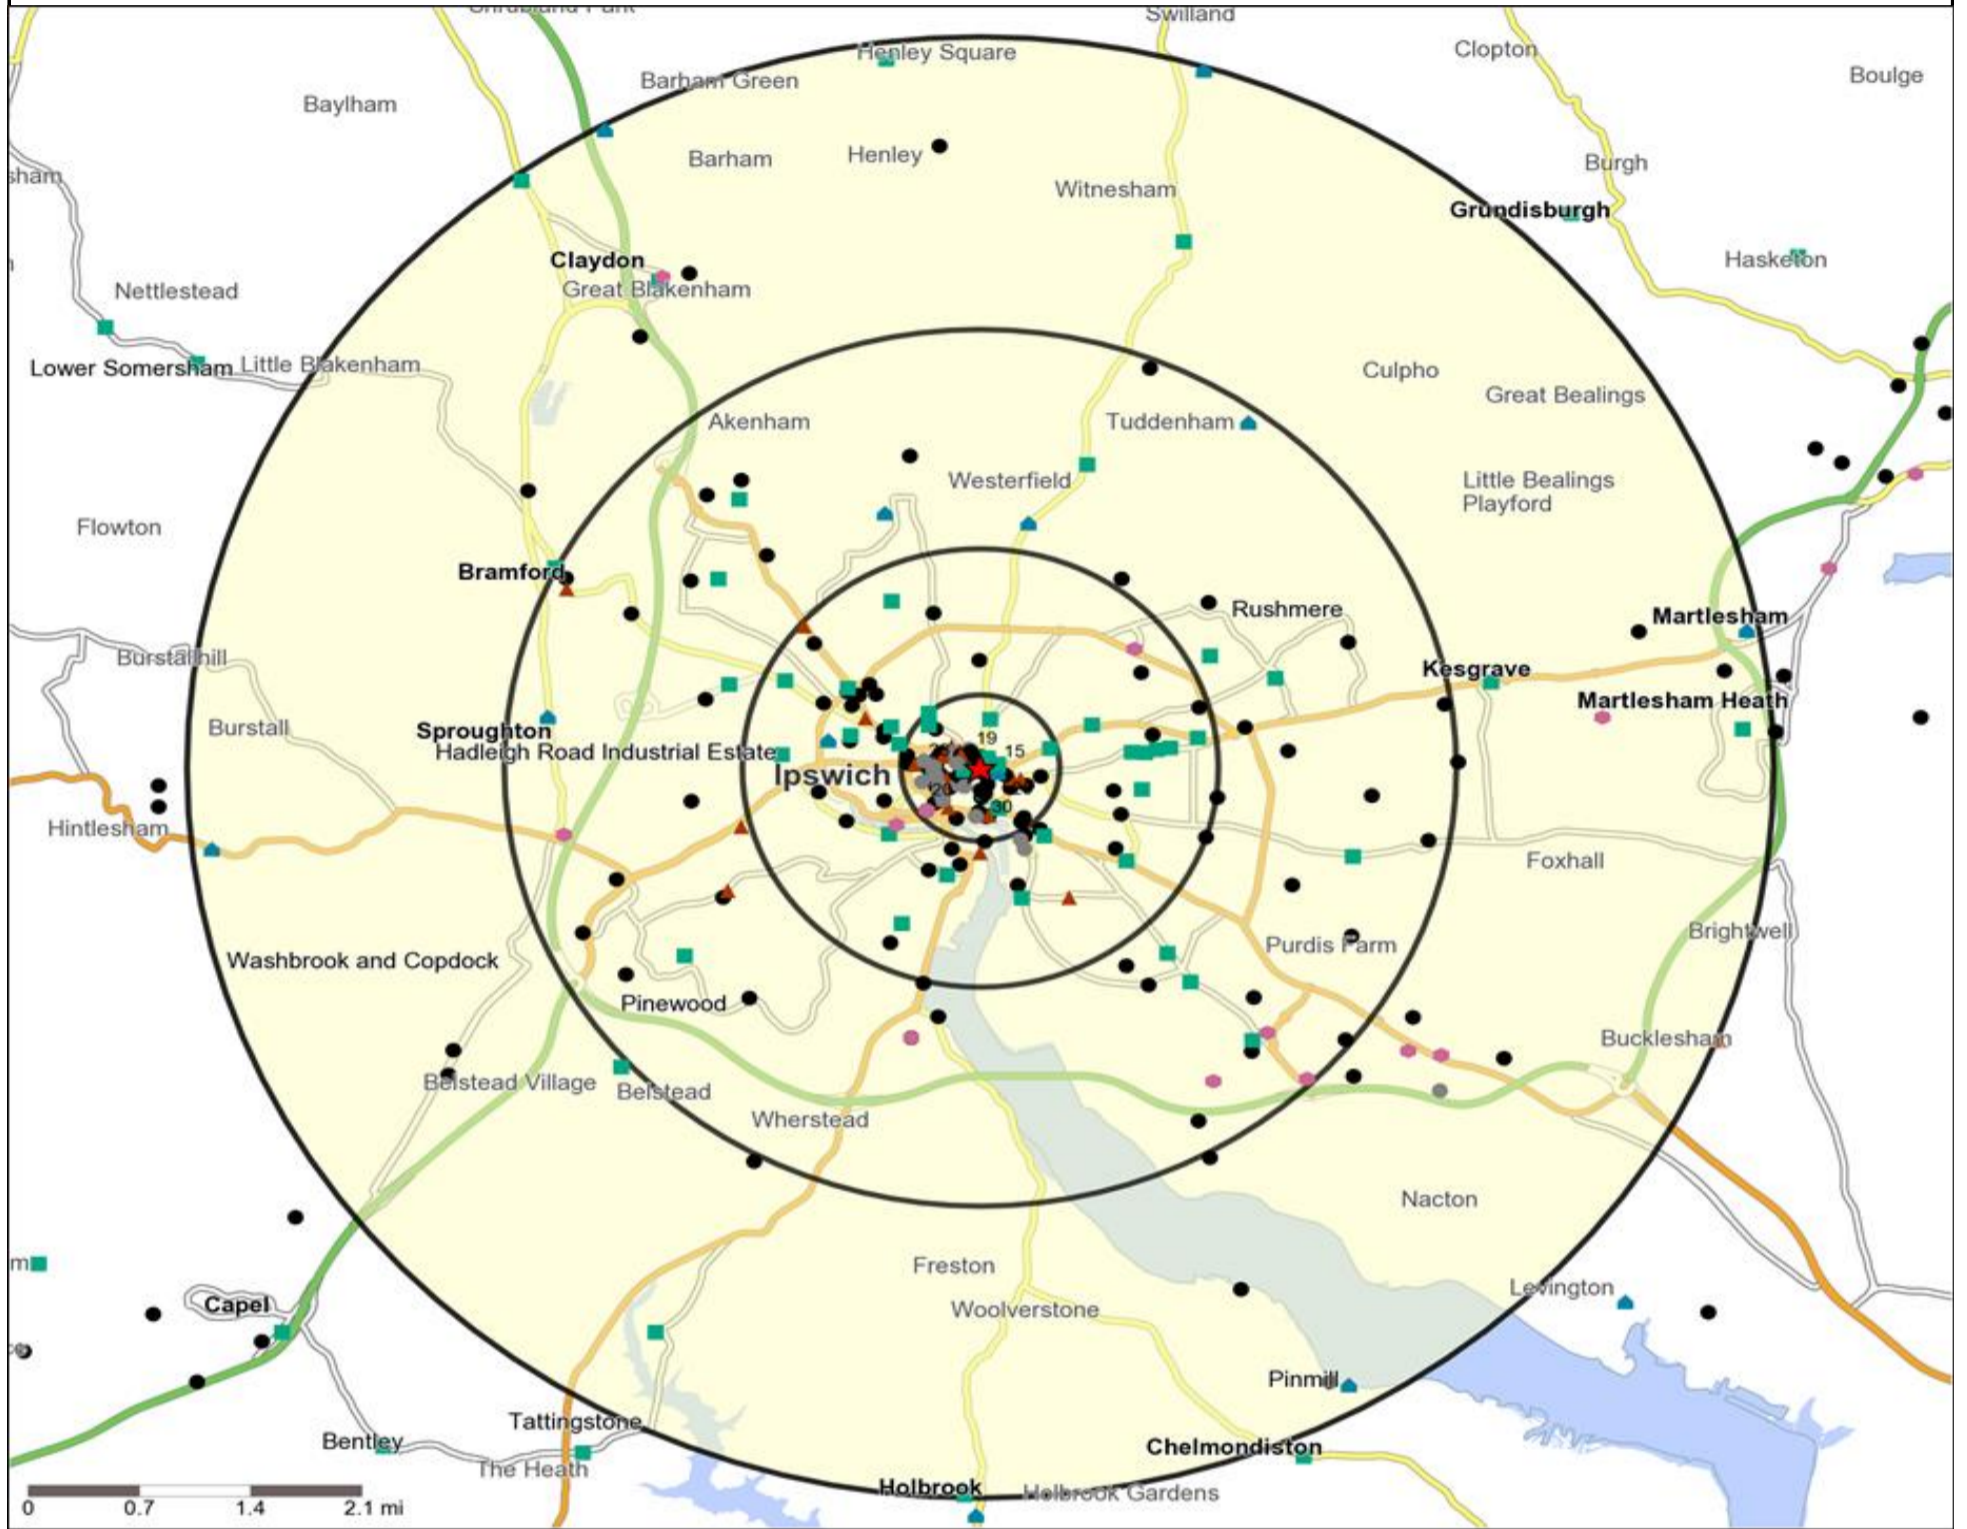

Competition Map and Data: SALUTATION INN, IPSWICH (200448)

Numbers on competition points relate to the distance ranking in the competition table on page 7. Copyright Experian Ltd, HERE 2015. Ordnance Survey © Crown copyright 2015