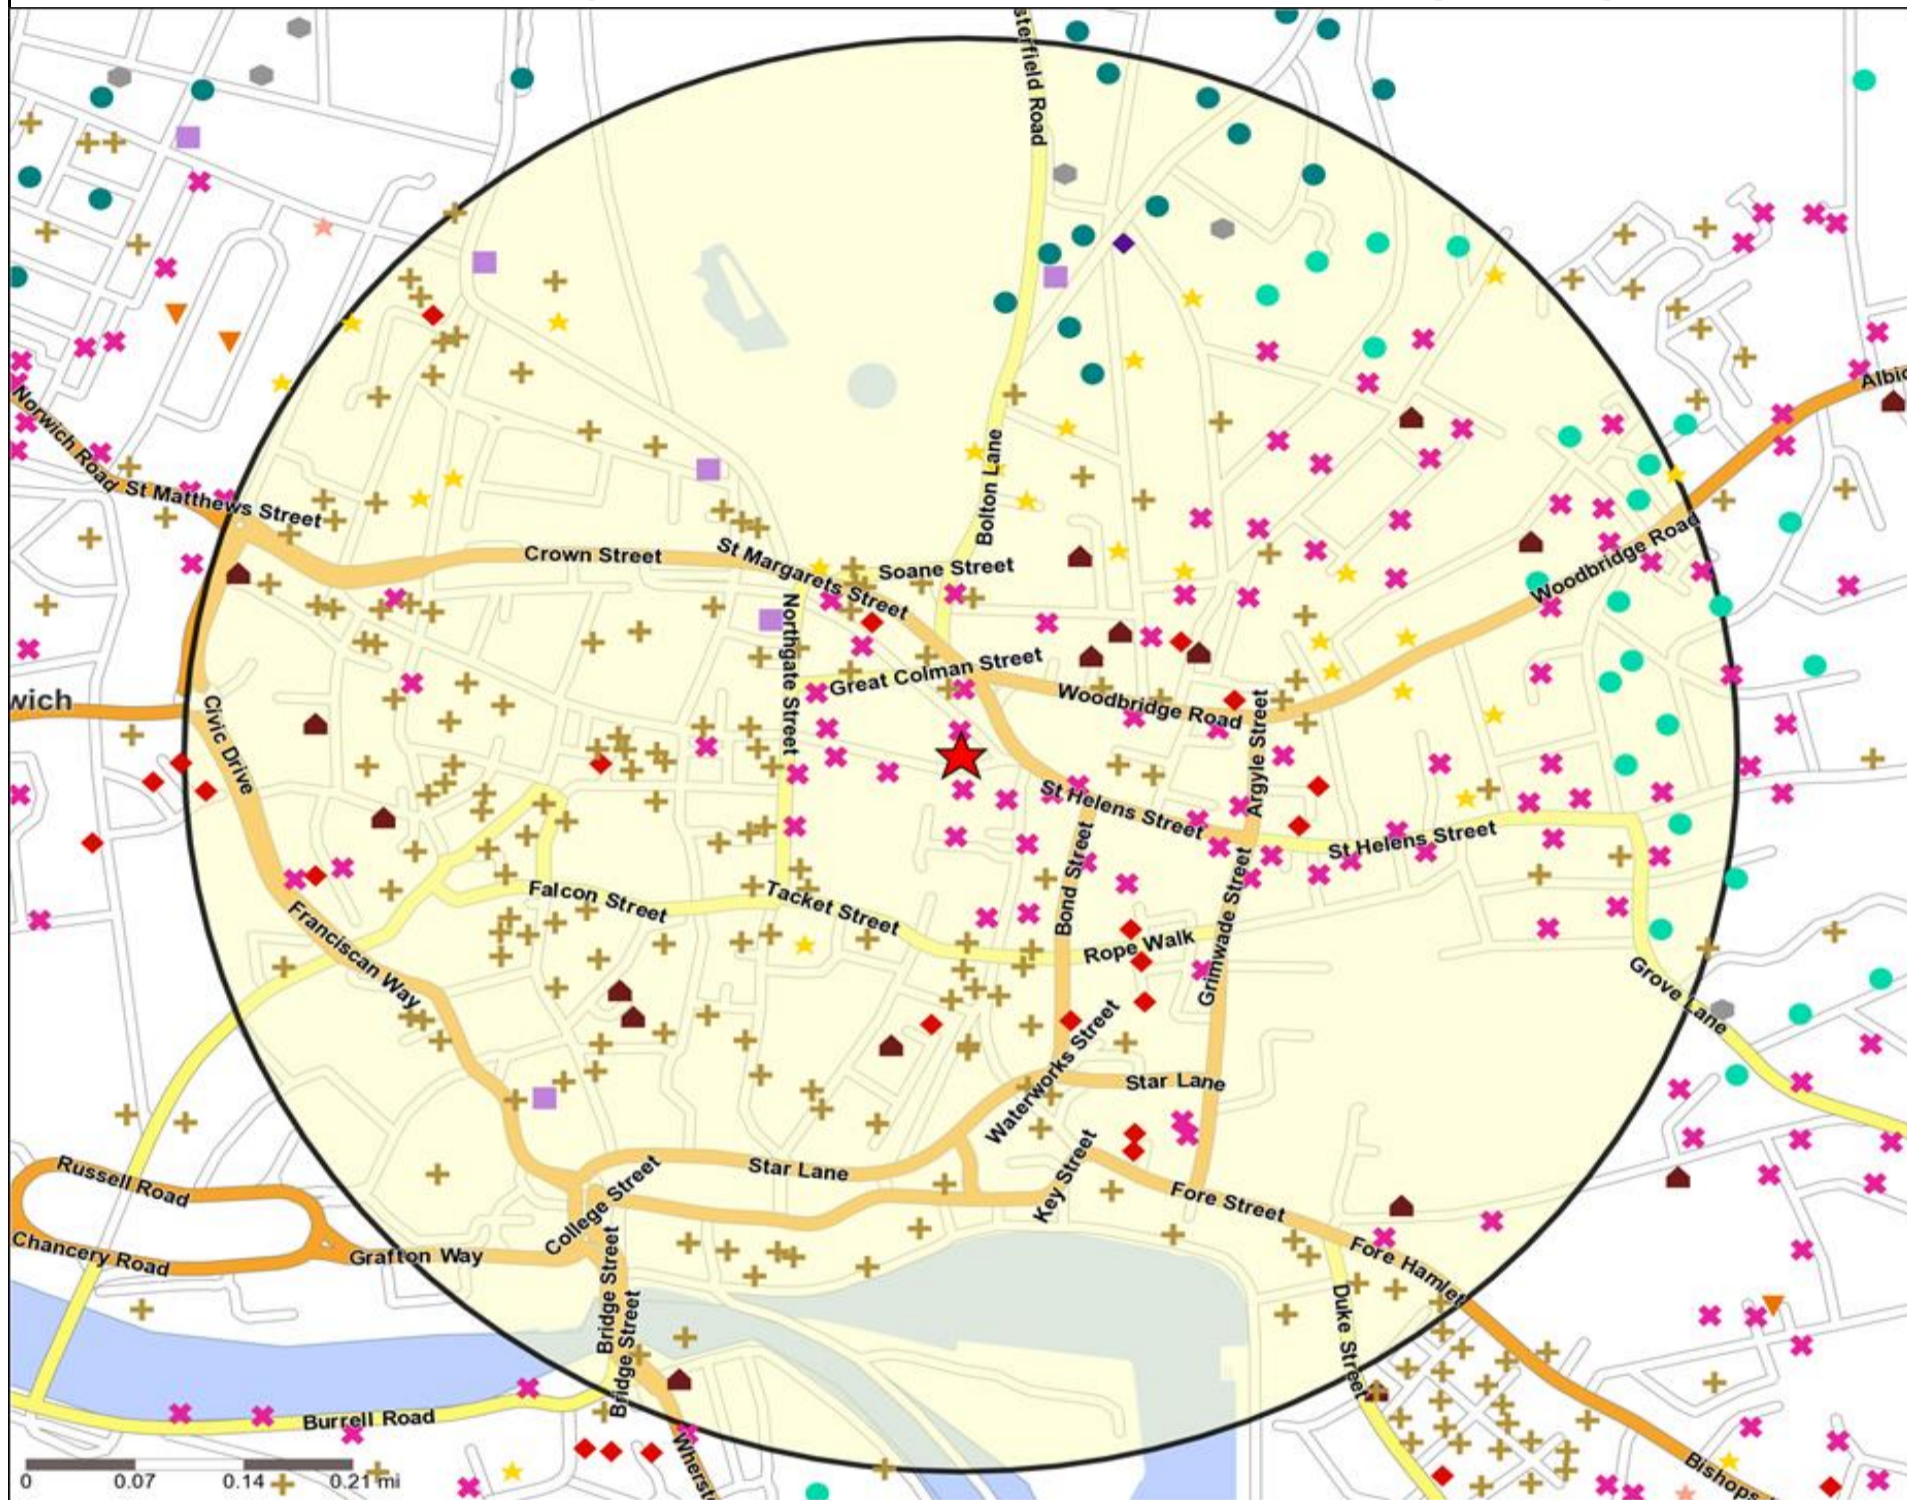

Mosaic UK Map and Data: SALUTATION INN, IPSWICH (200448)

Copyright Experian Ltd, HERE 2015. Ordnance Survey © Crown copyright 2015