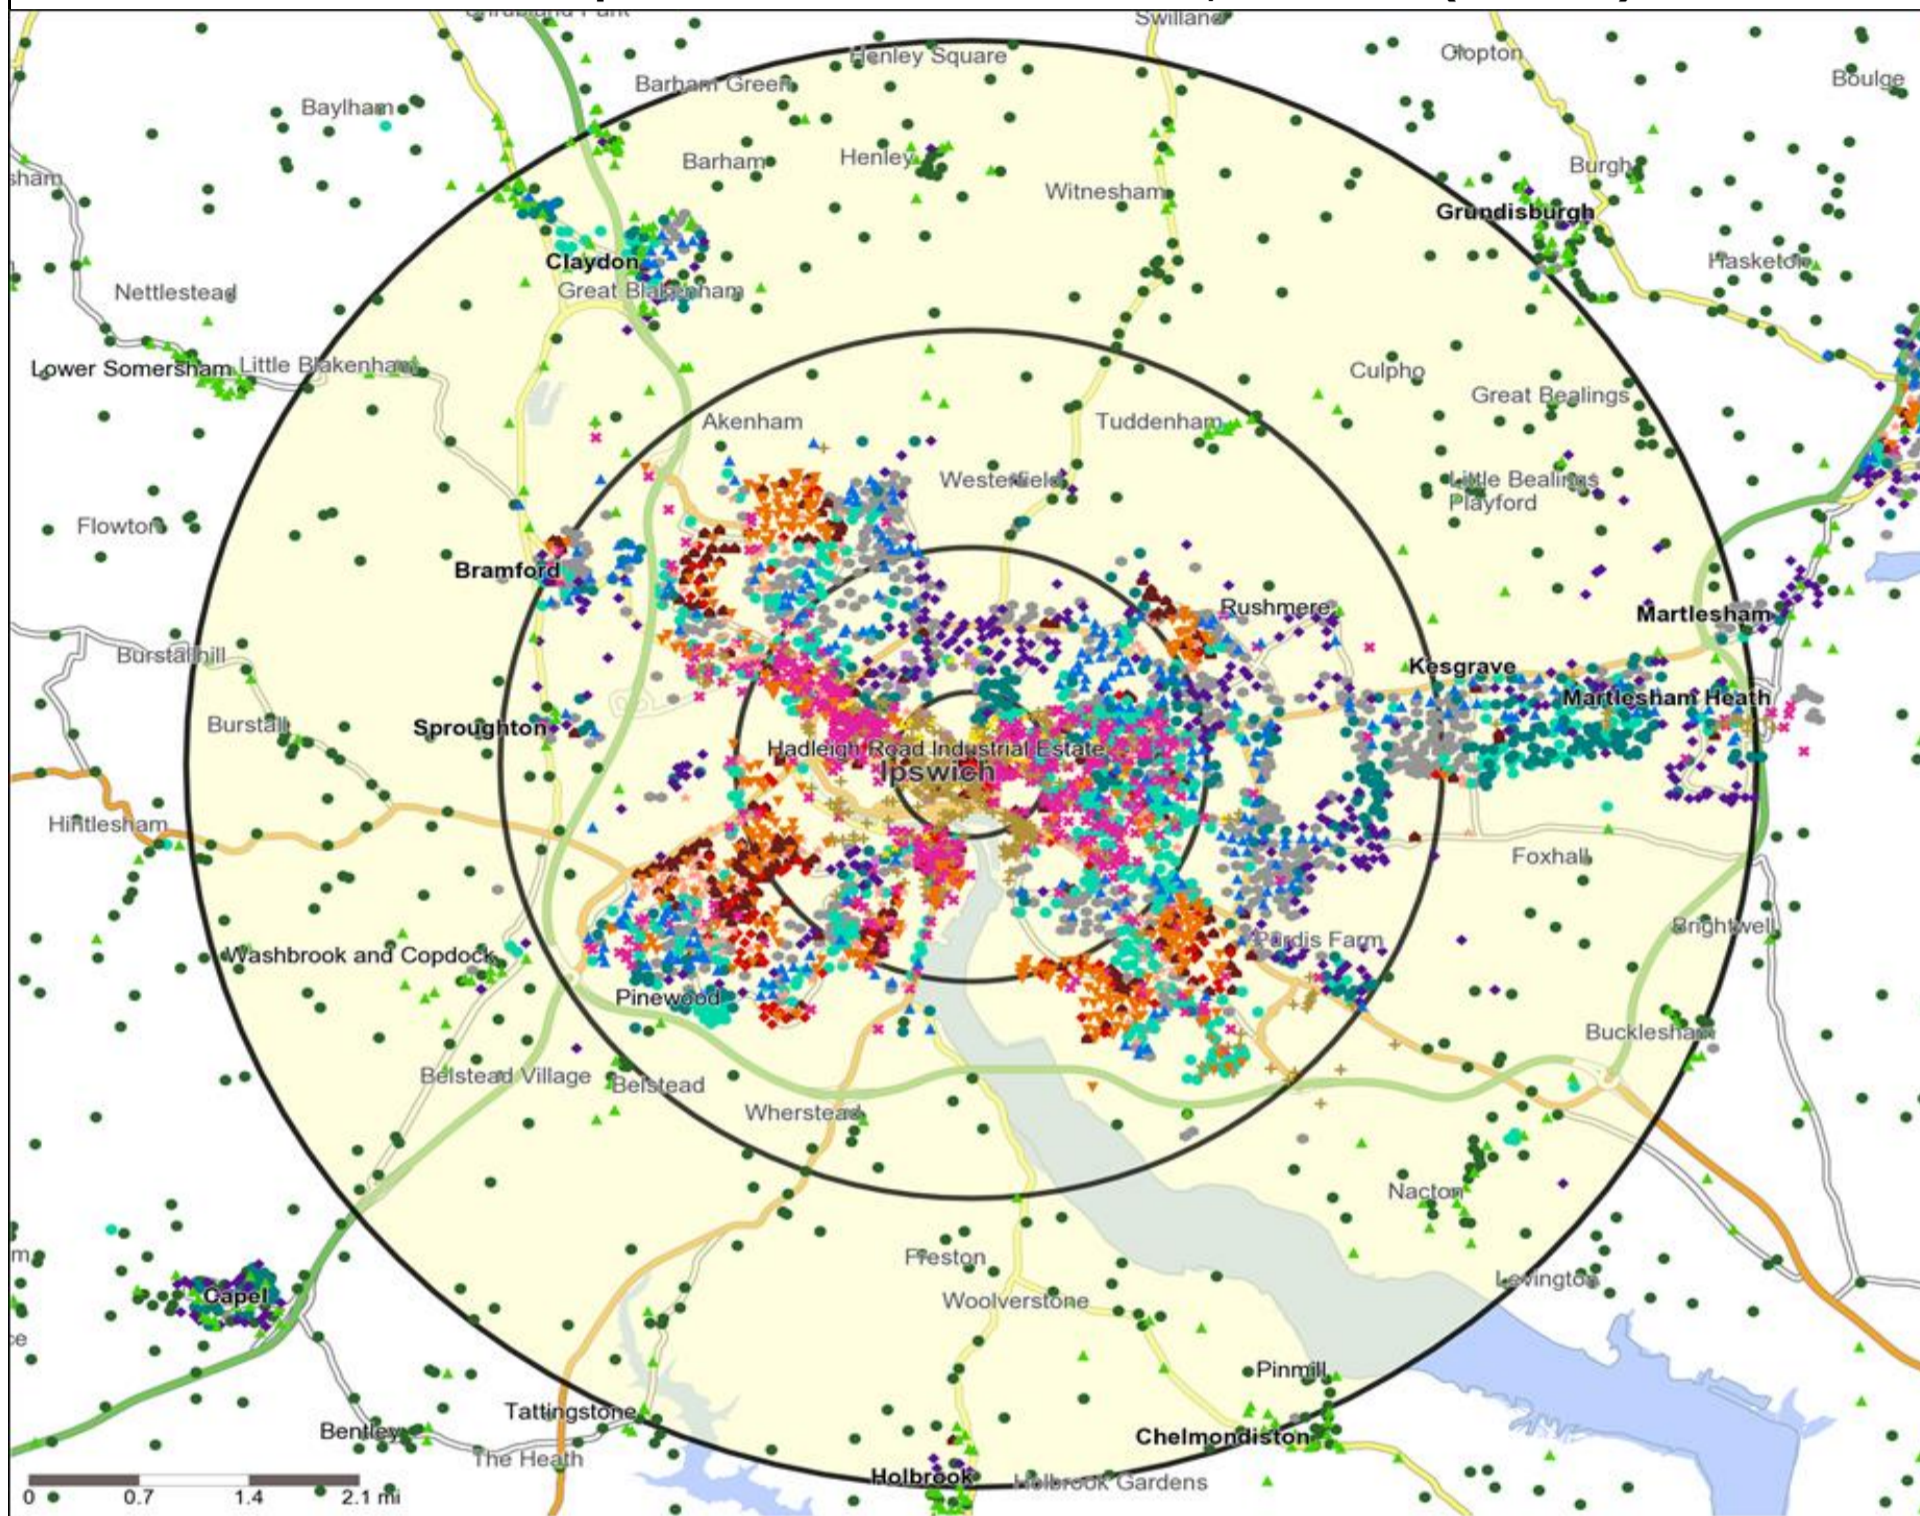

★ Location ○ 0.5, 1.5, 3 & 5 Mile Distance

Age Data Table

	Count:					Index:				
	0 - 0.5 Miles	0 - 1.5 Miles	0 - 3.0 Miles	0 - 5.0 Miles	15 Min Drivetime	0 - 0.5 Miles	0 - 1.5 Miles	0 - 3.0 Miles	0 - 5.0 Miles	15 Min Drivetime
0-15	1,444	14,673	30,155	36,178	31,897	80	104	104	105	103
16-17	143	1,521	3,562	4,337	3,751	64	87	99	102	98
18-24	1,377	7,851	13,919	15,658	14,462	158	115	99	94	97
25-34	2,490	13,682	23,383	26,359	24,088	189	133	110	105	107
35-44	1,407	10,283	19,905	23,694	21,039	115	108	101	102	101
45-54	1,085	9,665	20,677	24,973	22,169	79	91	94	96	95
55-64	780	7,467	16,976	20,491	18,204	72	88	97	99	98
65+	919	9,961	26,462	32,112	28,725	53	74	95	97	97
Population estimate 2015	9,645	75,103	155,039	183,802	164,335	100	100	100	100	100

Mosaic UK Map and Data: SALUTATION INN, IPSWICH (200448)

Copyright Experian Ltd, HERE 2015. Ordnance Survey © Crown copyright 2015

- Location
- 0.5, 1.5, 3 & 5 Mile Distance
- Rivers, Canals and Lakes
- A City Prosperity
- D Rural Reality
- E Senior Security
- F Suburban Stability
- G Domestic Success
- H Aspiring Homemakers
- I Family Basics
- J Transient Renters
- K Municipal Challenge
- L Vintage Value
- M Modest Traditions
- N Urban Cohesion
- O Rental Hubs

- Location
- Branded Food
- Dry Led
- Café / Wine Bar
- Other
- 0.5, 1.5, 3 & 5 Mile Distance
- Circuit Bar
- Rural Character
- Rivers, Canals and Lakes
- Community Local

Competition Type Summary Table