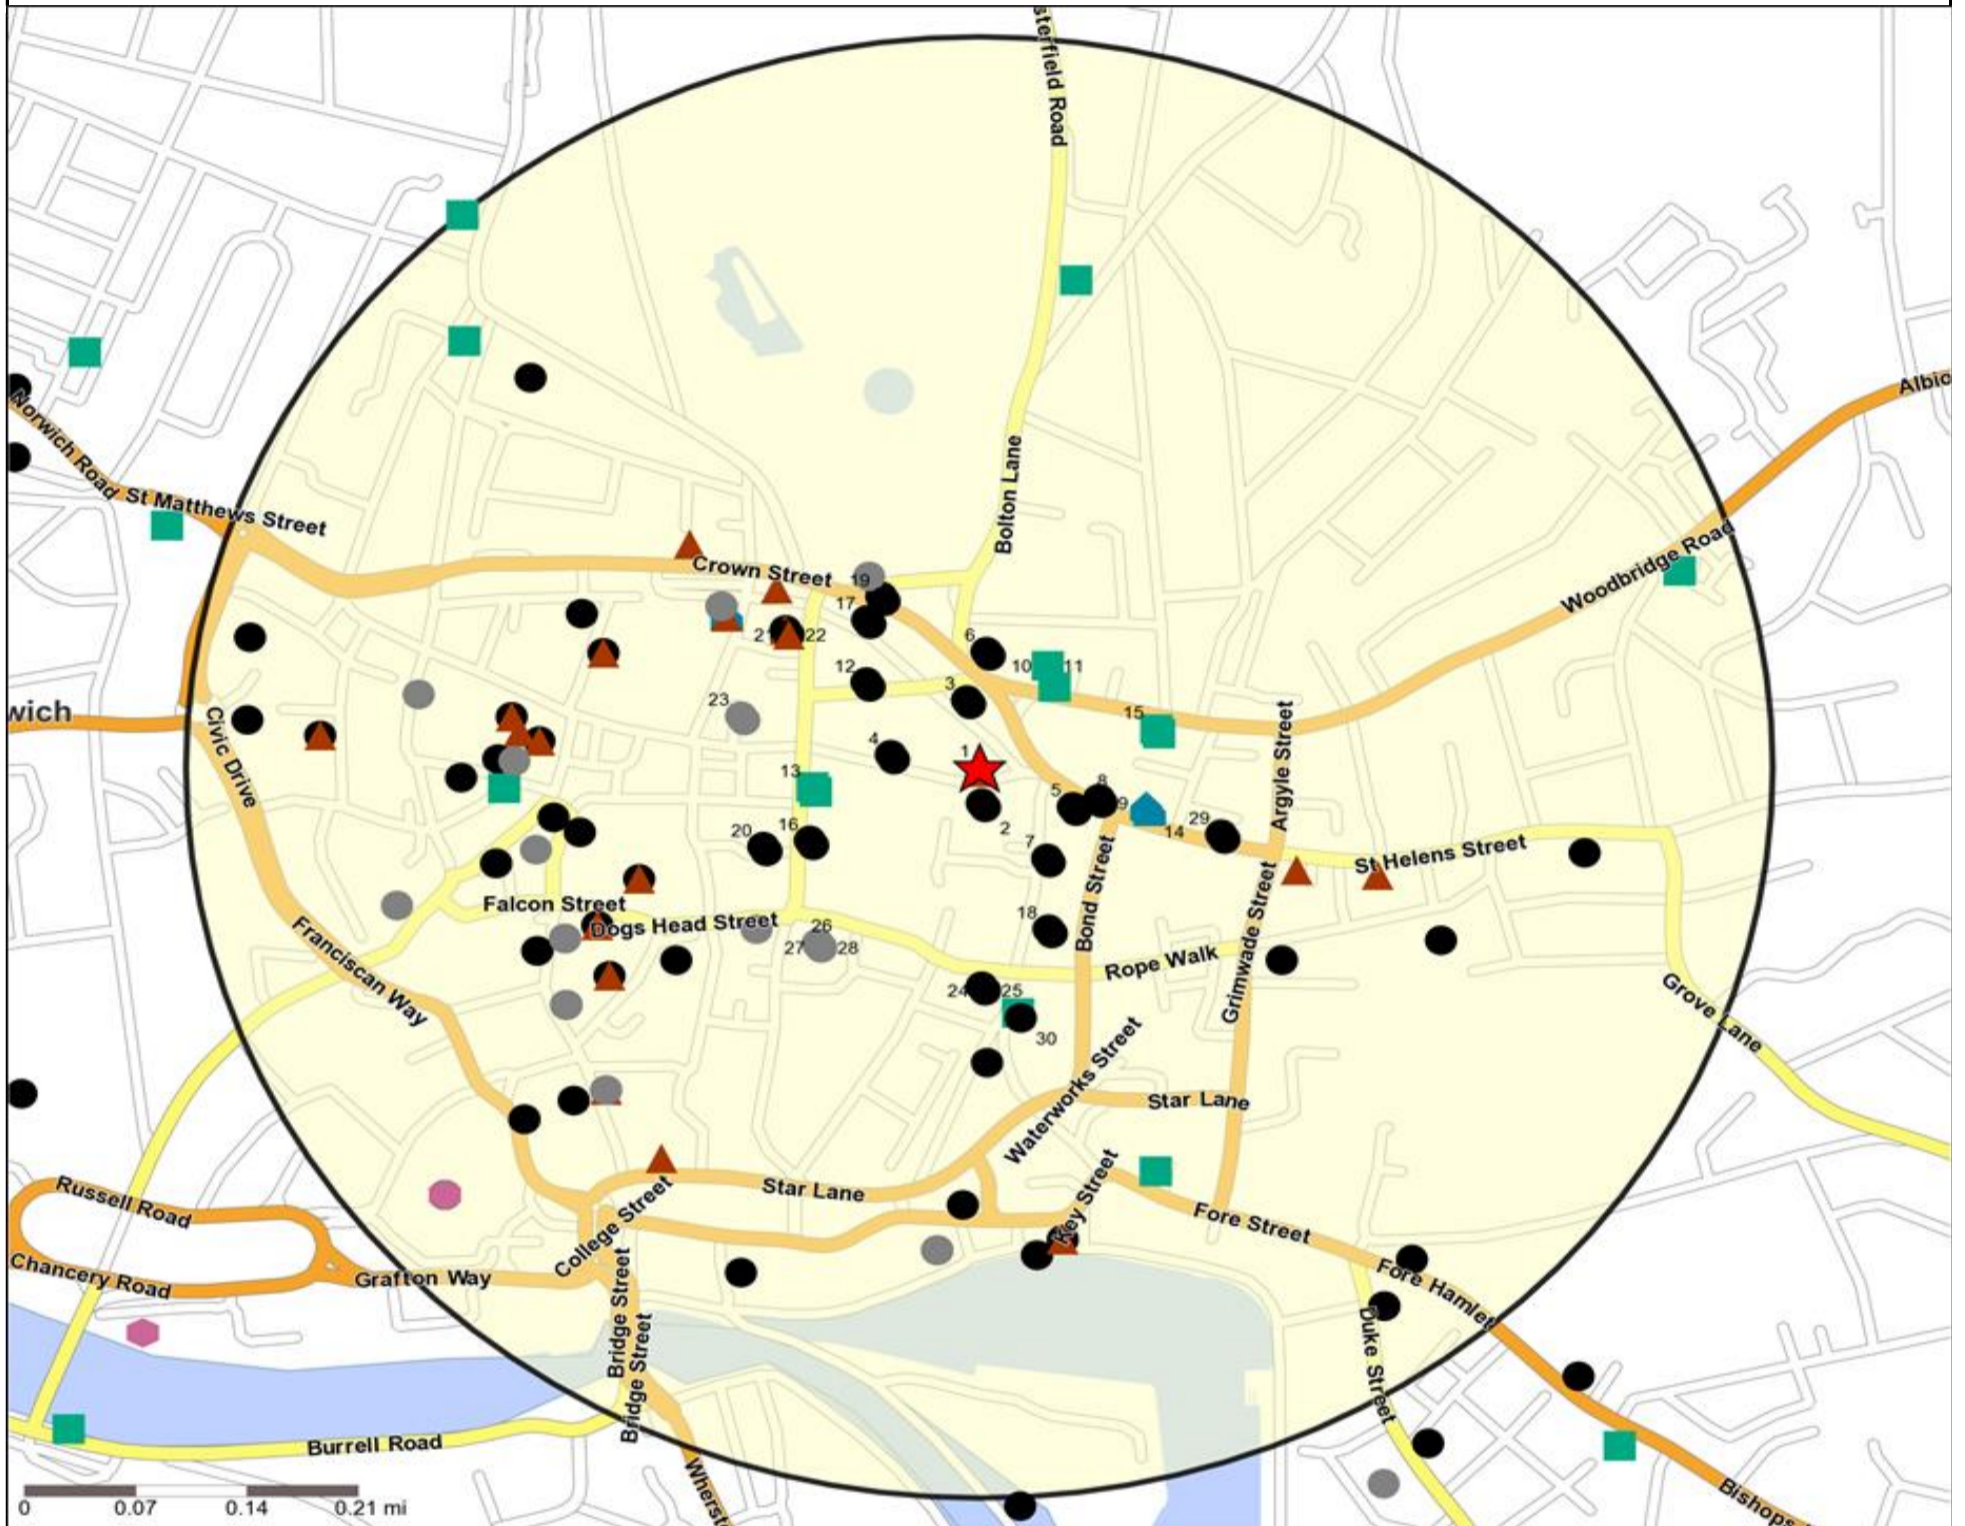

Competition Map and Data: SALUTATION INN, IPSWICH (200448)

Numbers on competition points relate to the distance ranking in the competition table on page 7. Copyright Experian Ltd, HERE 2015. Ordnance Survey © Crown copyright 2015

- Location
- Branded Food
- Dry Led
- Café / Wine Bar
- Other
- 0.5, 1.5, 3 & 5 Mile Distance
- Circuit Bar
- Rural Character
- Rivers, Canals and Lakes
- Community Local

Competition Type Summary Table

Reporting Category	0 - 0.5 Miles
Café / Wine Bar	16
Circuit Bar	18
Community Local	10
Dry Led	2
Branded Food Pub	1
Rural	0
Other	73
Total	120