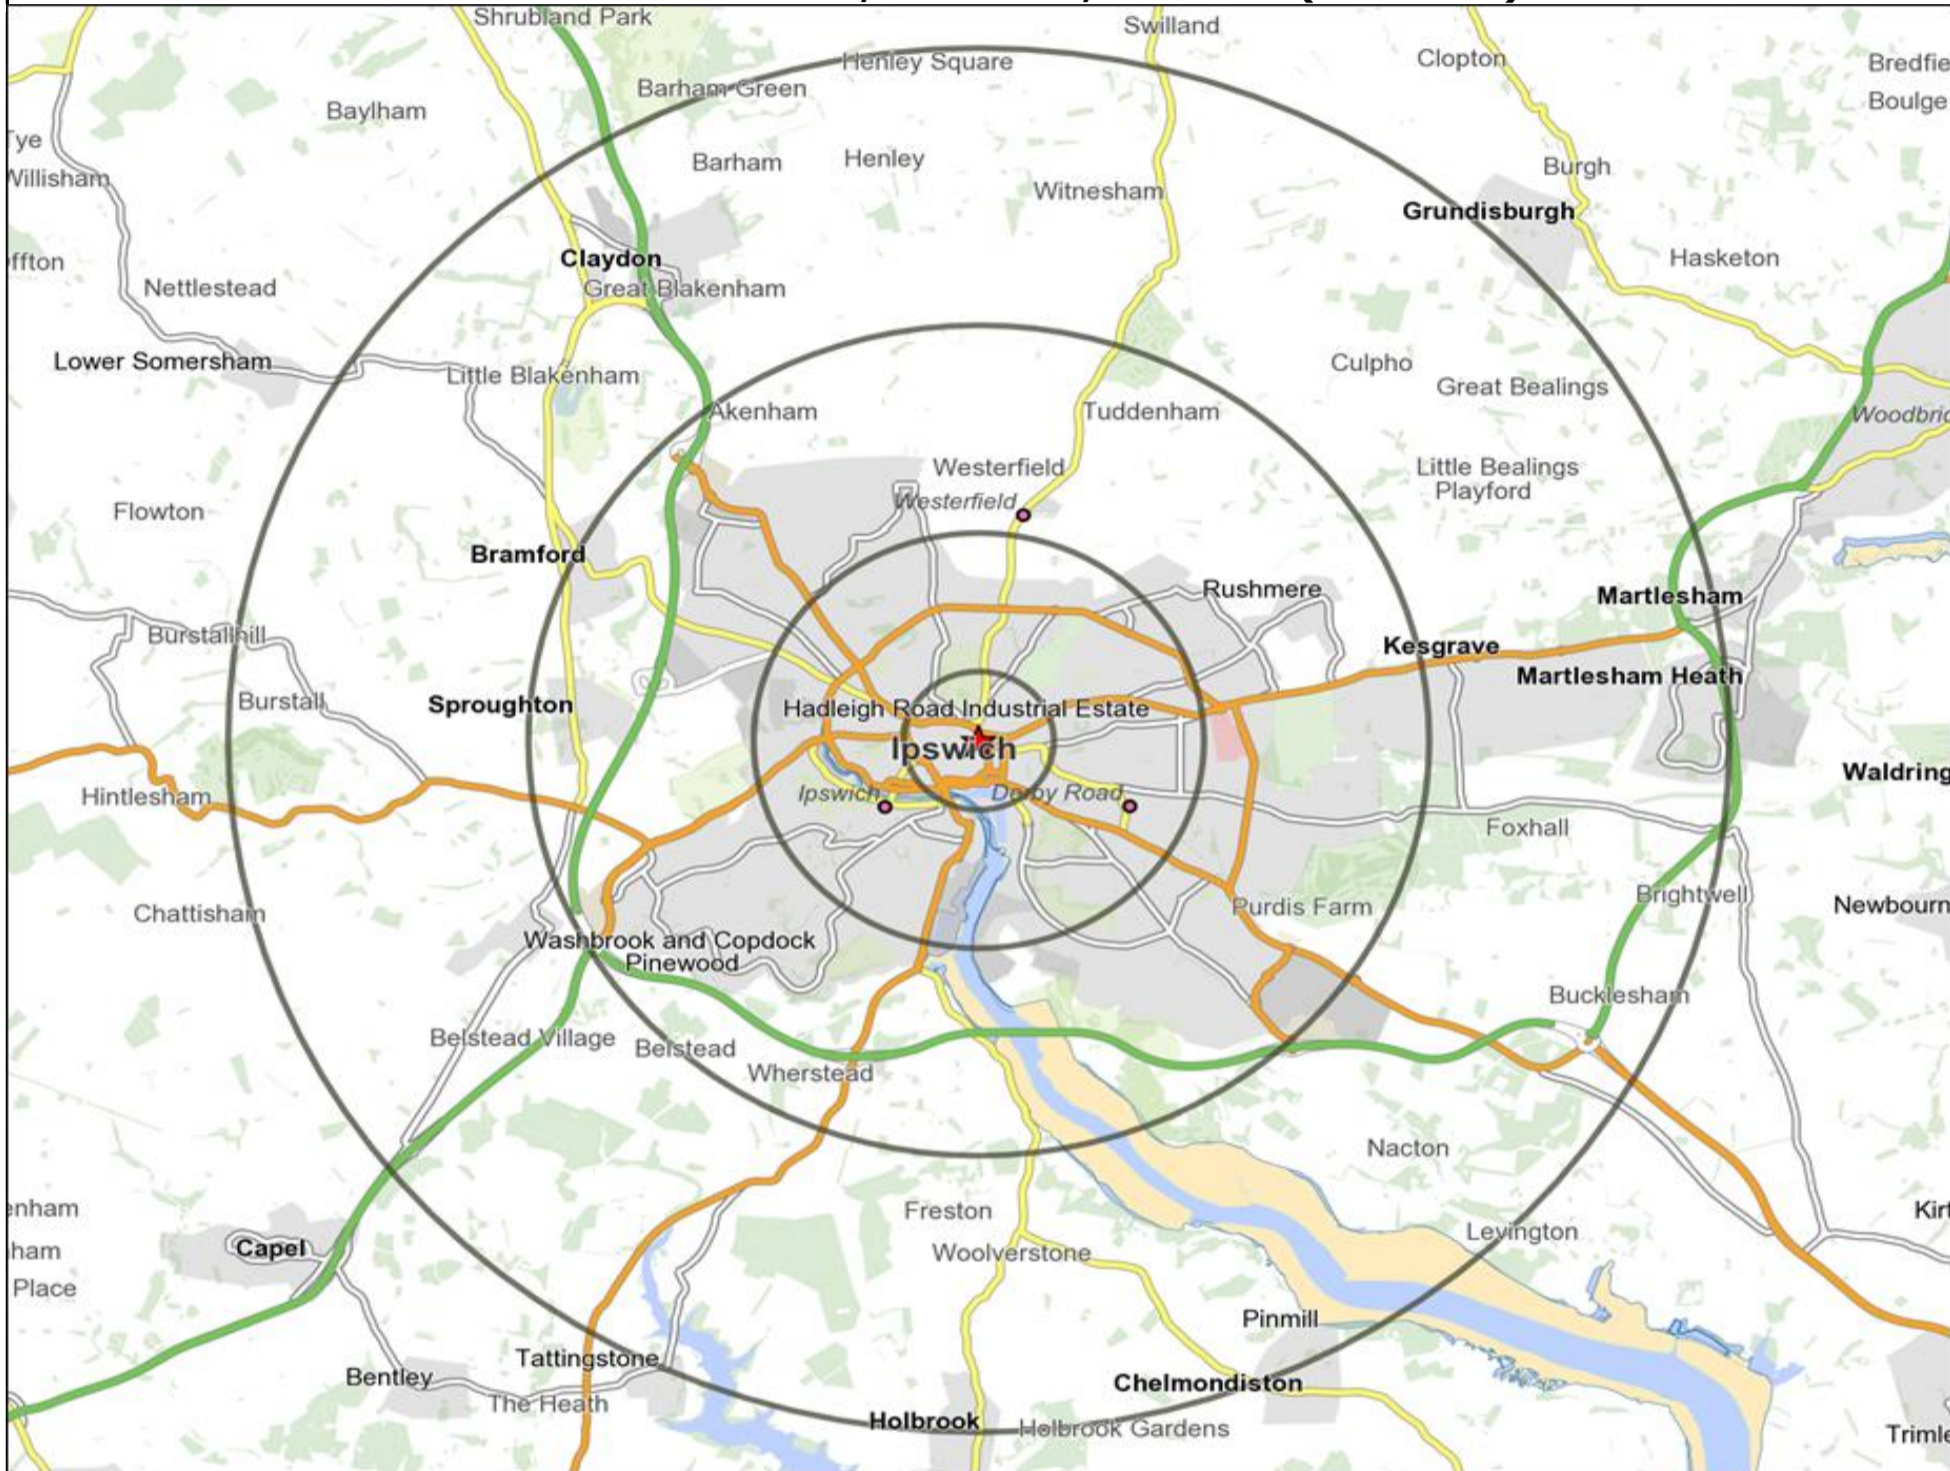

**Customer Profile Report for SALUTATION INN, IPSWICH (Punch Outlet Number: 200448)
65-67 CARR STREET, IPSWICH, IP4 1HB (IP 4 1HB)**

Copyright Experian Ltd, HERE 2015. Ordnance Survey © Crown copyright 2015

★ Location   ○ 0.5, 1.5, 3 & 5 Mile Distance

Age Data Table

	Count:					Index:				
	0 - 0.5 Miles	0 - 1.5 Miles	0 - 3.0 Miles	0 - 5.0 Miles	15 Min Drivetime	0 - 0.5 Miles	0 - 1.5 Miles	0 - 3.0 Miles	0 - 5.0 Miles	15 Min Drivetime
0-15	1,444	14,673	30,155	36,178	31,897	80	104	104	105	103
16-17	143	1,521	3,562	4,337	3,751	64	87	99	102	98
18-24	1,377	7,851	13,919	15,658	14,462	158	115	99	94	97
25-34	2,490	13,682	23,383	26,359	24,088	189	133	110	105	107
35-44	1,407	10,283	19,905	23,694	21,039	115	108	101	102	101
45-54	1,085	9,665	20,677	24,973	22,169	79	91	94	96	95
55-64	780	7,467	16,976	20,491	18,204	72	88	97	99	98
65+	919	9,961	26,462	32,112	28,725	53	74	95	97	97
Population estimate 2015	9,645	75,103	155,039	183,802	164,335	100	100	100	100	100

Ethnicity - Census 2011

	Count:					%:				
	0 - 0.5 Miles	0 - 1.5 Miles	0 - 3.0 Miles	0 - 5.0 Miles	15 Min Drivetime	0 - 0.5 Miles	0 - 1.5 Miles	0 - 3.0 Miles	0 - 5.0 Miles	15 Min Drivetime
White	7,274	63,445	136,267	163,540	145,174	81%	87%	90%	91%	90%
Mixed / Multiple Ethnic Groups	381	2,611	5,134	5,556	5,276	4%	4%	3%	3%	3%
Asian / Asian British	934	3,948	6,125	6,775	6,311	10%	5%	4%	4%	4%
Black / African / Caribbean / Black British	287	1,756	3,230	3,386	3,274	3%	2%	2%	2%	2%
Other Ethnic Group	148	872	1,357	1,418	1,380	2%	1%	1%	1%	1%
All People (Ethnic Group)	9,024	72,632	152,113	180,675	161,415	100	100	100	100	100