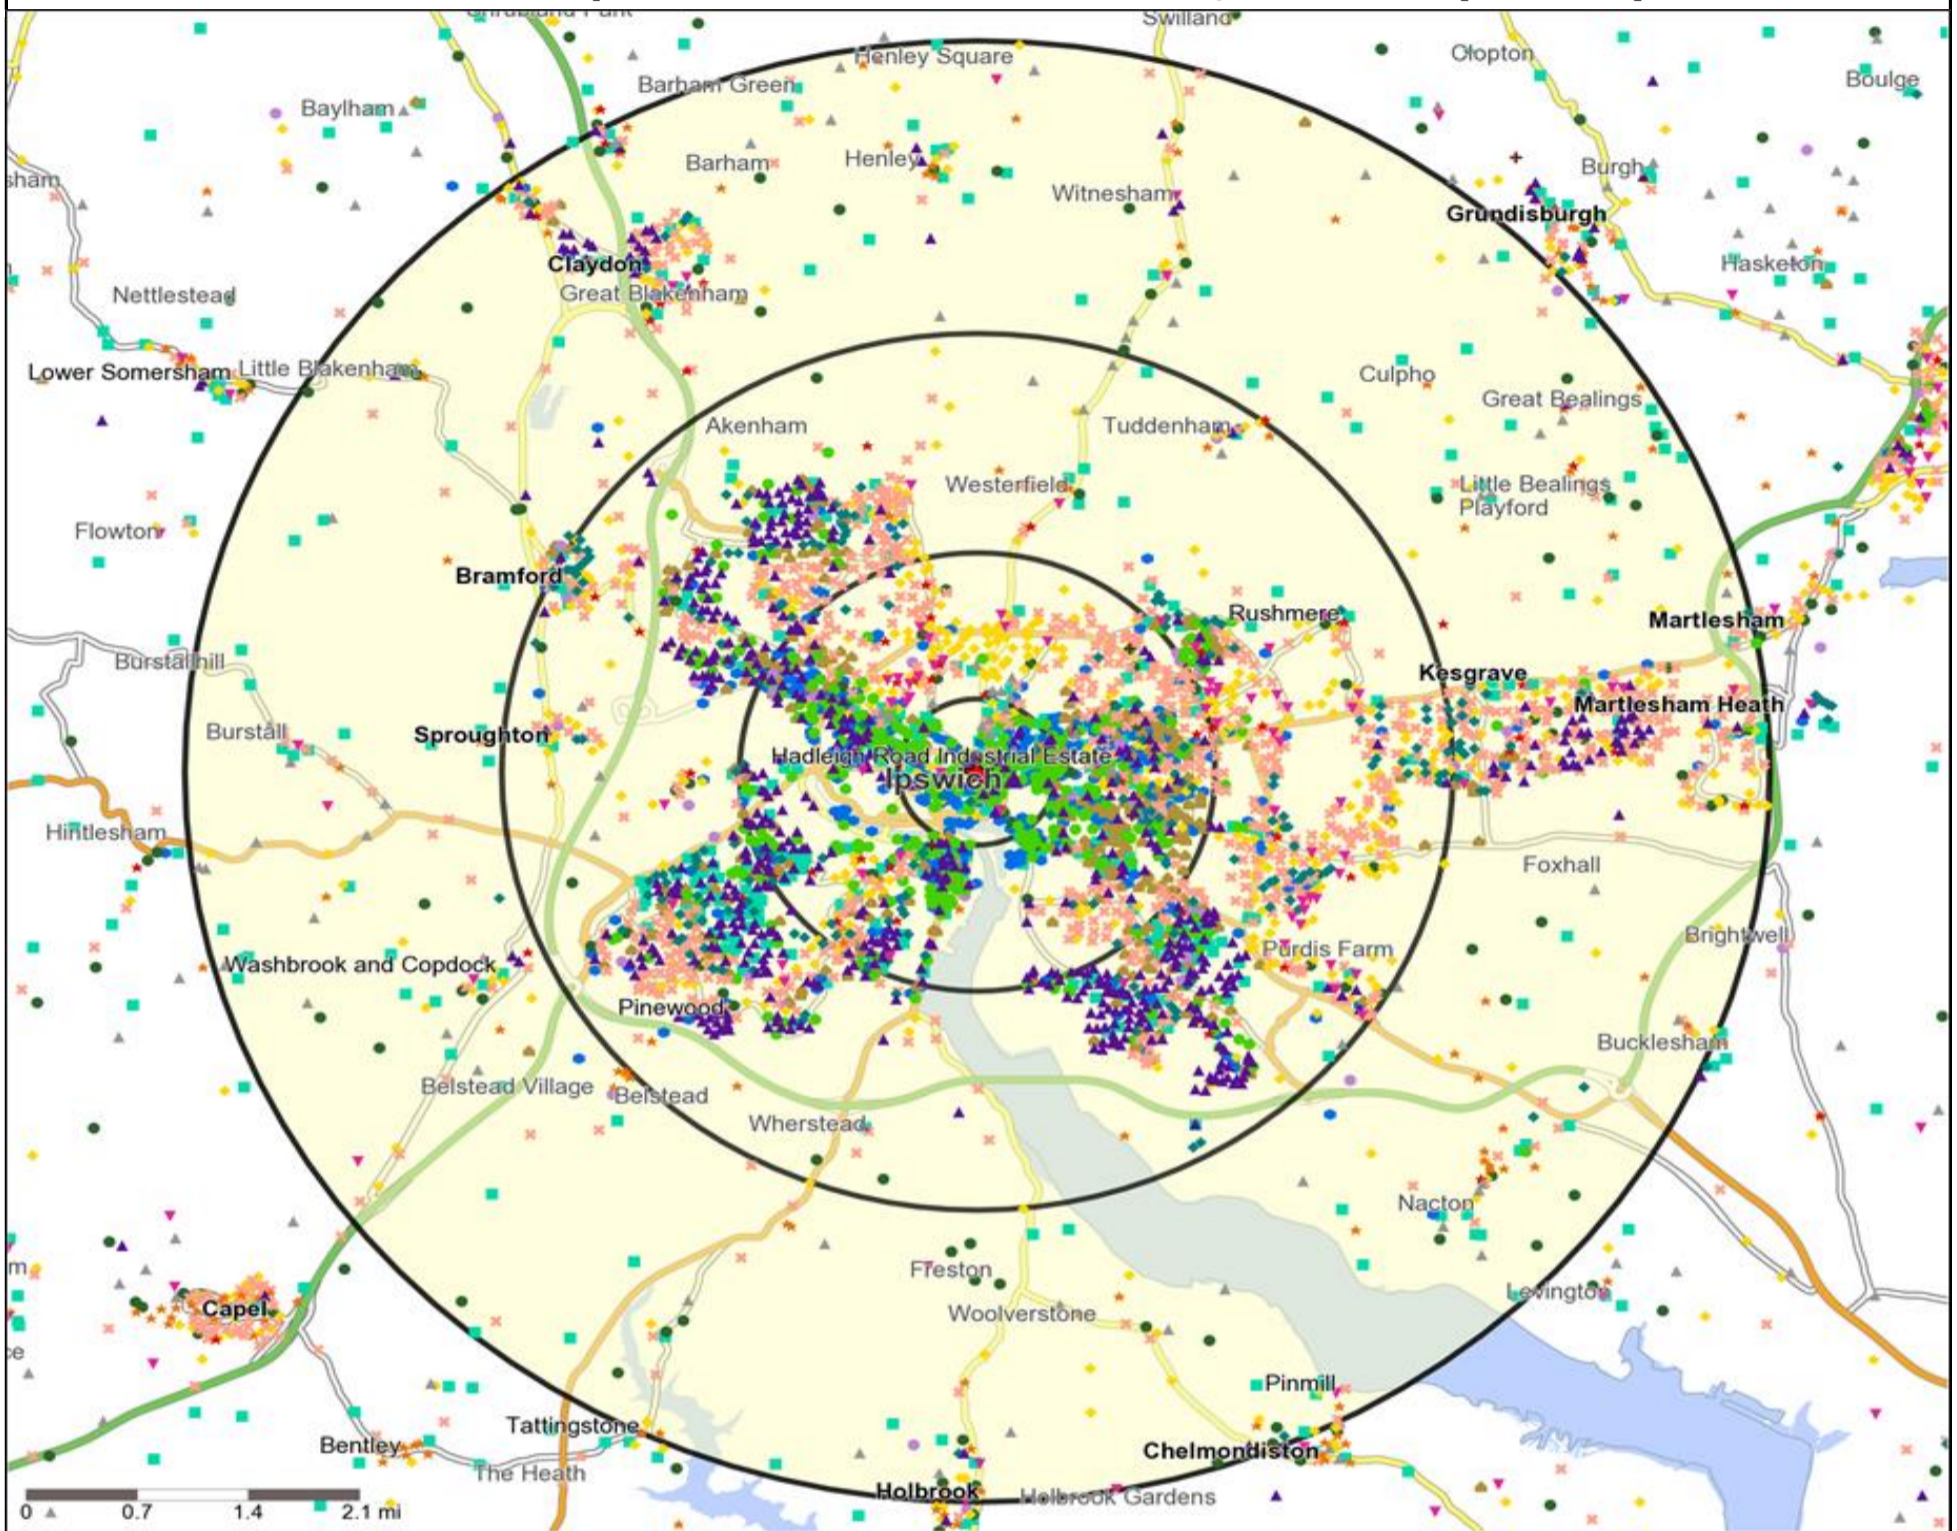

Mosaic UK Map and Data: SALUTATION INN, IPSWICH (200448)

Copyright Experian Ltd, HERE 2015. Ordnance Survey © Crown copyright 2015

Mosaic UK Data Table (Residential)

	Count:	Index:
	0 - 0.5 Miles	0 - 0.5 Miles
A City Prosperity (18+)	65	19
B Prestige Positions (18+)	4	1
C Country Living (18+)	0	0
D Rural Reality (18+)	0	0
E Senior Security (18+)	52	8
F Suburban Stability (18+)	0	0
G Domestic Success (18+)	293	44
H Aspiring Homemakers (18+)	508	70
I Family Basics (18+)	55	10
J Transient Renters (18+)	1,990	432
K Municipal Challenge (18+)	561	120
L Vintage Value (18+)	514	102
M Modest Traditions (18+)	9	2
N Urban Cohesion (18+)	696	167
O Rental Hubs (18+)	3,239	526
Adults 18+ estimate 2015	7,986	100

Occasions Map and Data: SALUTATION INN, IPSWICH (200448)

Copyright Experian Ltd, HERE 2015. Ordnance Survey © Crown copyright 2015

- ★ Location
- 0.5, 1.5, 3 & 5 Mile Distance
- ~ Rivers, Canals and Lakes
- Occasions Types**
■ 01 Mine's a Pint
◆ 02 Early Doors
● 03 Everyday is Friday
- ▲ 04 Weekend Millionaires
● 05 Out On The Town
▲ 06 Business and Pleasure
● 07 Sporting Pints
● 08 Student Social
- ★ 09 Leisurely Lunch
★ 10 Wining and Dining
▲ 11 Household Outing
★ 12 Midweek Meal Deal
◆ 13 Date Night
★ 14 Birthday Treat
+ 15 Pre Show Meal