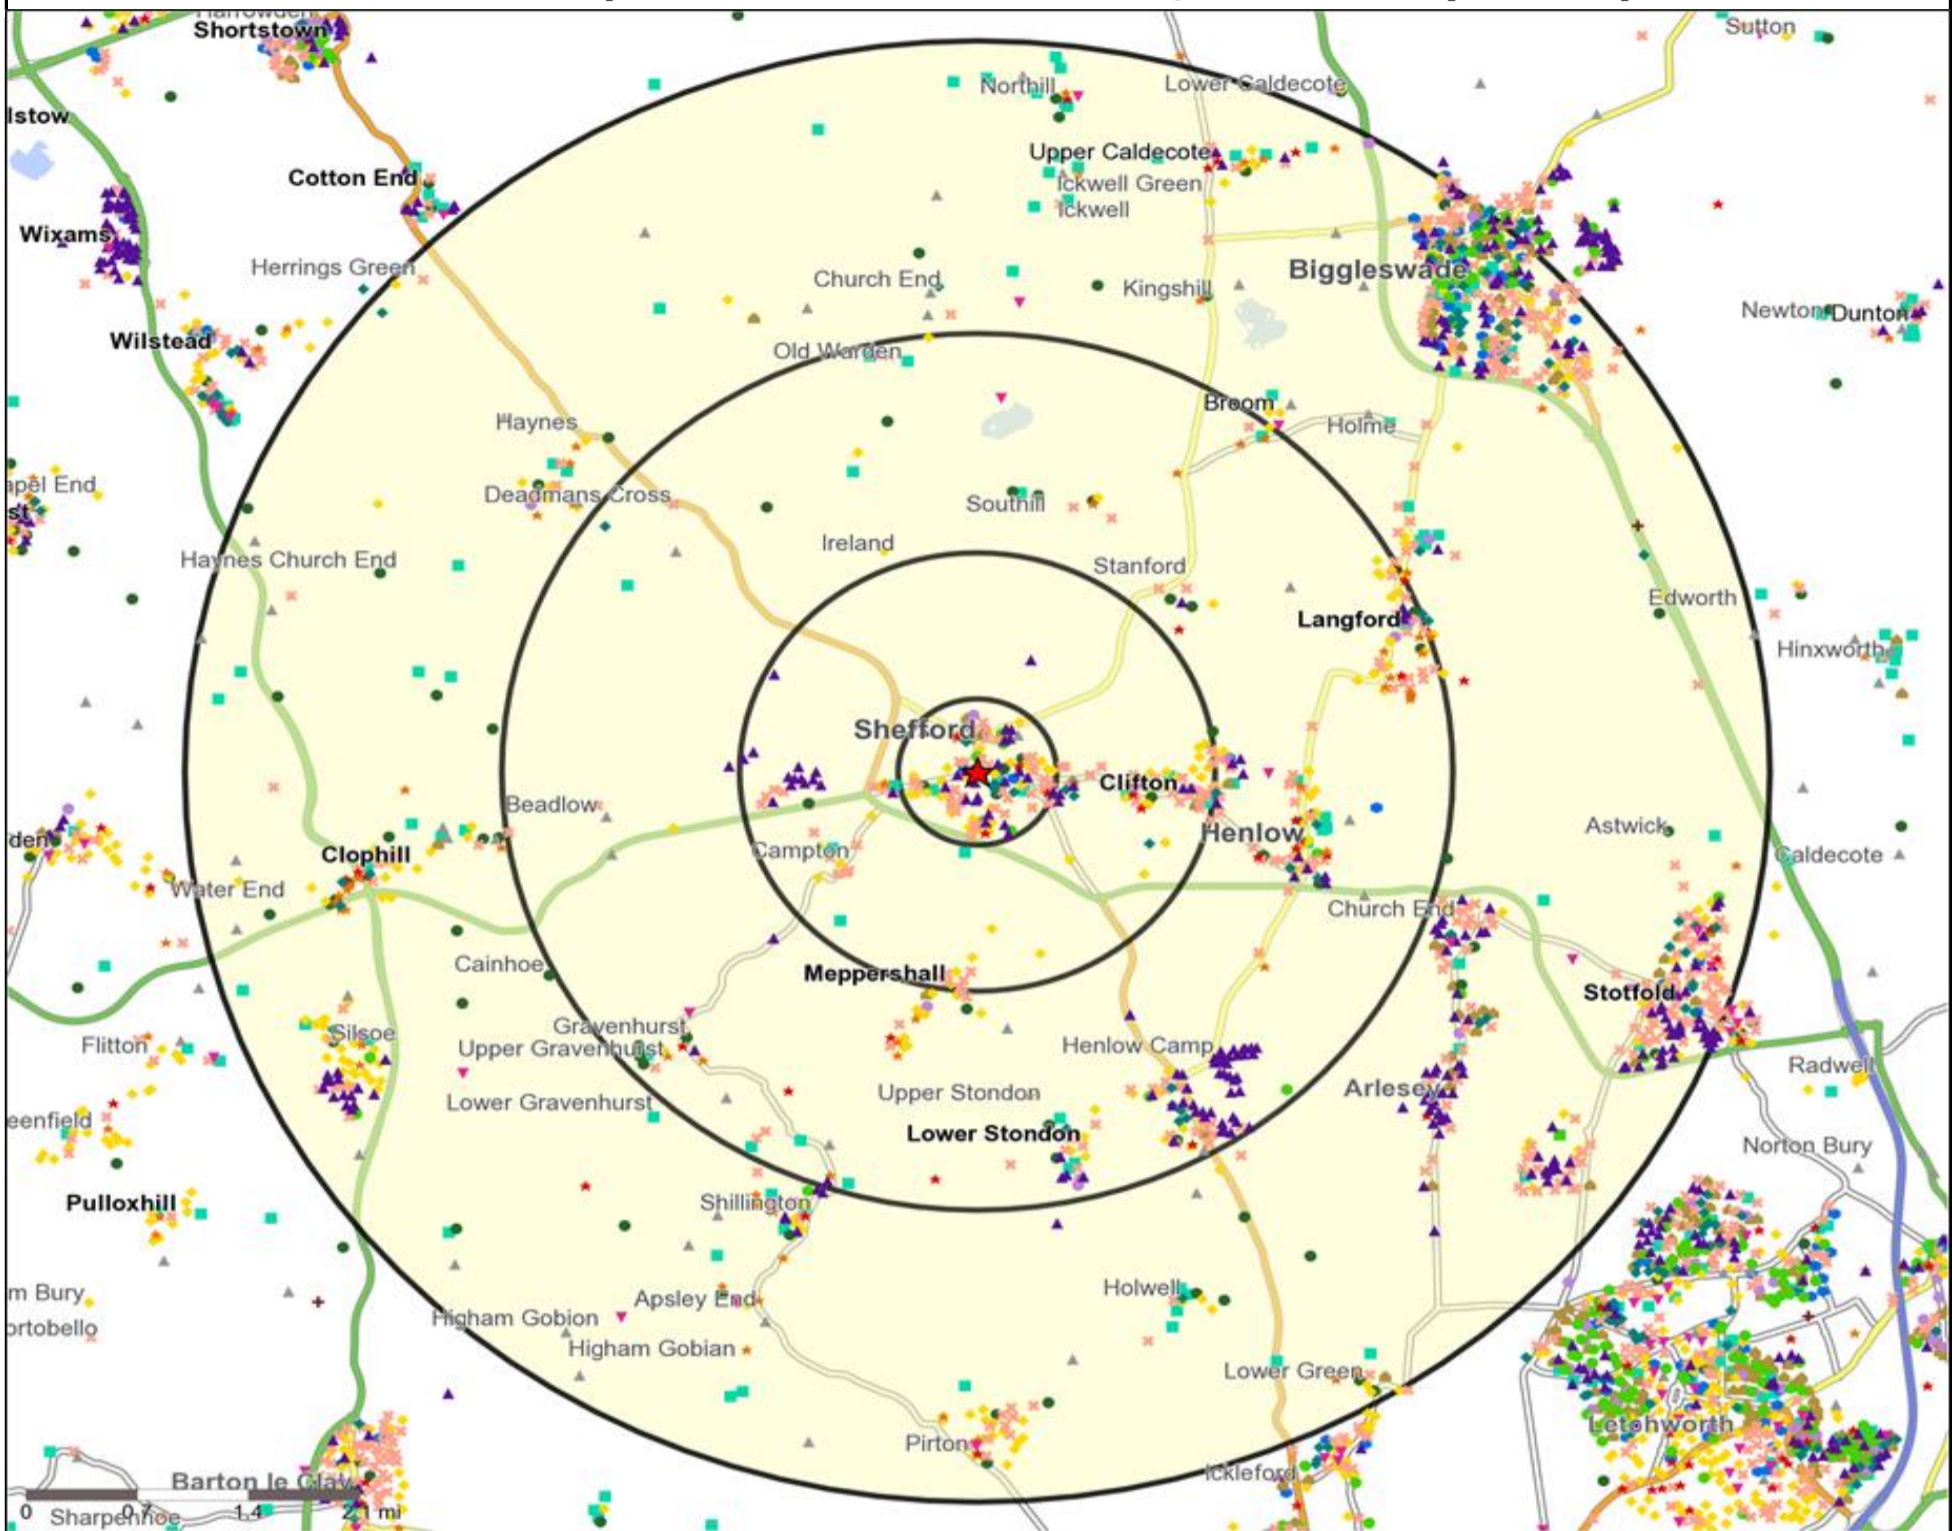

Mosaic UK Map and Data: CORNERSTONE, SHEFFORD (202446)

Copyright Experian Ltd, HERE 2015. Ordnance Survey © Crown copyright 2015

- | | | | | |
|-----------------------------|-------------------------|----------------------|-----------------------|---------------------|
| Location | Mosaic UK Groups | D Rural Reality | H Aspiring Homemakers | L Vintage Value |
| 0.5,1.5,3 & 5 Mile Distance | A City Prosperity | E Senior Security | I Family Basics | M Modest Traditions |
| Rivers, Canals and Lakes | B Prestige Positions | F Suburban Stability | J Transient Renters | N Urban Cohesion |
| | C Country Living | G Domestic Success | K Municipal Challenge | O Rental Hubs |

Mosaic UK Data Table (Residential)

	Count:	Index:
	0 - 0.5 Miles	0 - 0.5 Miles
A City Prosperity (18+)	0	0
B Prestige Positions (18+)	402	126
C Country Living (18+)	6	2
D Rural Reality (18+)	220	73
E Senior Security (18+)	173	49
F Suburban Stability (18+)	374	140
G Domestic Success (18+)	1,503	409
H Aspiring Homemakers (18+)	1,199	301
I Family Basics (18+)	138	44
J Transient Renters (18+)	56	22
K Municipal Challenge (18+)	30	12
L Vintage Value (18+)	72	26
M Modest Traditions (18+)	0	0
N Urban Cohesion (18+)	0	0
O Rental Hubs (18+)	198	59
Adults 18+ estimate 2015	4,371	100

Occasions Map and Data: CORNERSTONE, SHEFFORD (202446)

Copyright Experian Ltd, HERE 2015. Ordnance Survey © Crown copyright 2015

- | | | | | |
|---------------------------------|-------------------------|----------------------------|------------------------|------------------------|
| ★ Location | Occasions Types | ▲ 04 Weekend Millionaires | ● 08 Student Social | ★ 12 Midweek Meal Deal |
| ○ 0.5, 1.5, 3 & 5 Mile Distance | ■ 01 Mine's a Pint | ● 05 Out On The Town | ▼ 09 Leisurely Lunch | ◆ 13 Date Night |
| ~ Rivers, Canals and Lakes | ◆ 02 Early Doors | ▲ 06 Business and Pleasure | ✕ 10 Wining and Dining | ★ 14 Birthday Treat |
| | ● 03 Everyday is Friday | ● 07 Sporting Pints | ▲ 11 Household Outing | ✕ 15 Pre Show Meal |