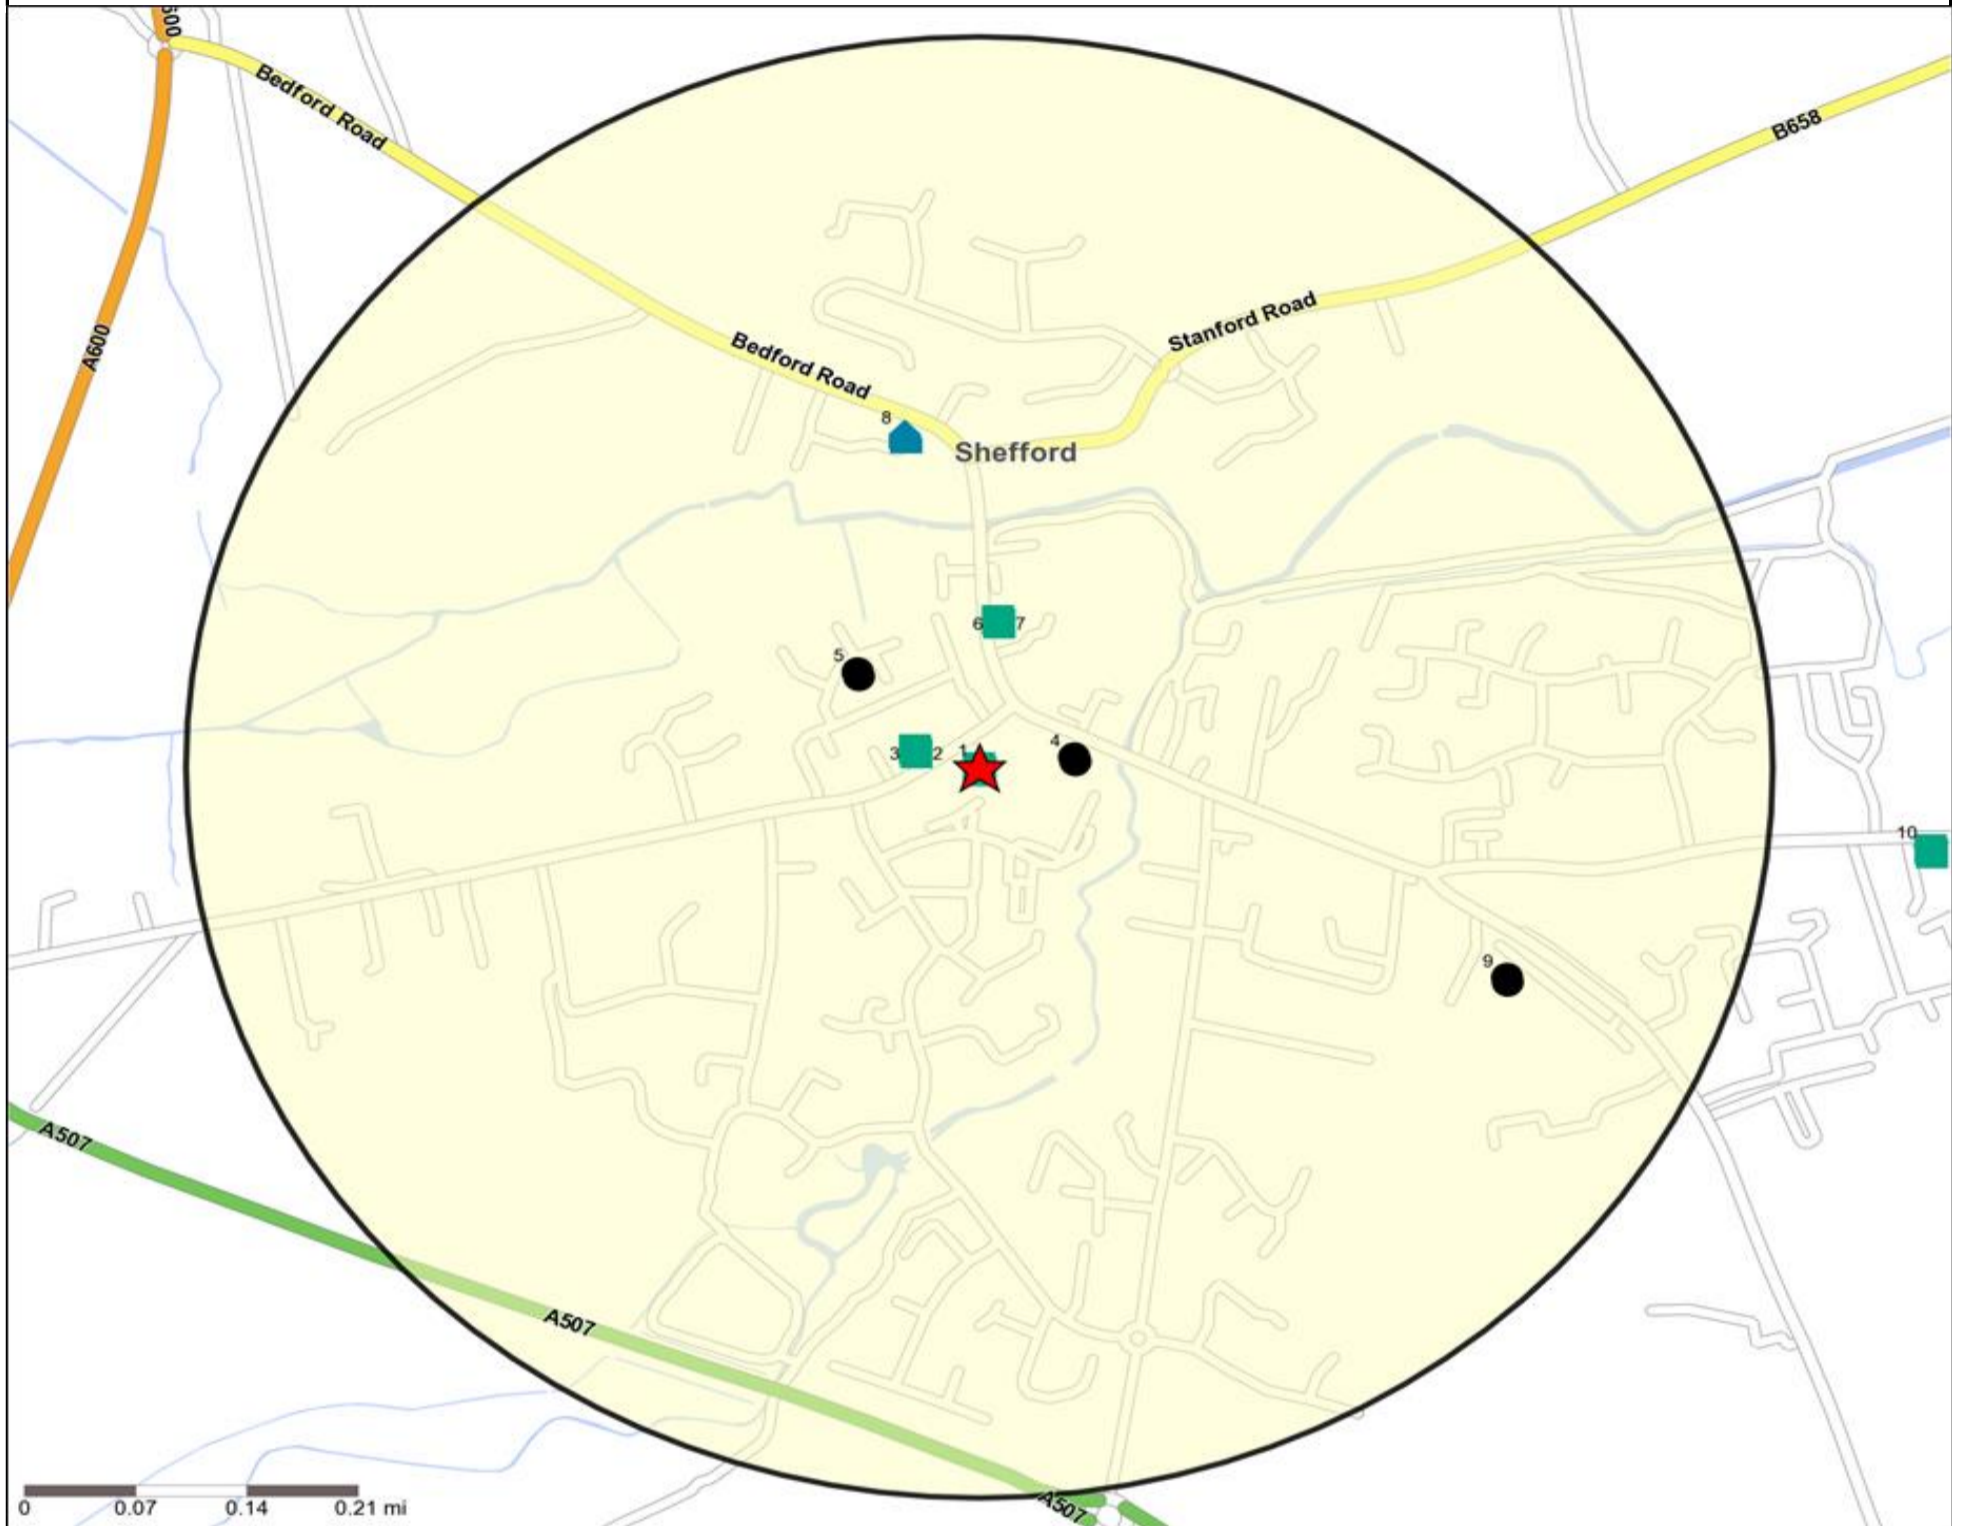

Competition Map and Data: CORNERSTONE, SHEFFORD (202446)

Numbers on competition points relate to the distance ranking in the competition table on page 7. Copyright Experian Ltd, HERE 2015. Ordnance Survey © Crown copyright 2015

- ★ Location
- ⬡ Branded Food
- 🏠 Dry Led
- Cafe / Wine Bar
- Other
- 0.5, 1.5, 3 & 5 Mile Distance
- ▲ Circuit Bar
- ◆ Rural Character
- 🌊 Rivers, Canals and Lakes
- Community Local

Competition Type Summary Table

Reporting Category	0 - 0.5 Miles
Café / Wine Bar	0
Circuit Bar	0
Community Local	4
Dry Led	1
Branded Food Pub	0
Rural	0
Other	4
Total	9

Local Competition: CORNERSTONE, SHEFFORD (202446)

List of Pubs (sorted by distance from Punch outlet) - Top 30 by Distance