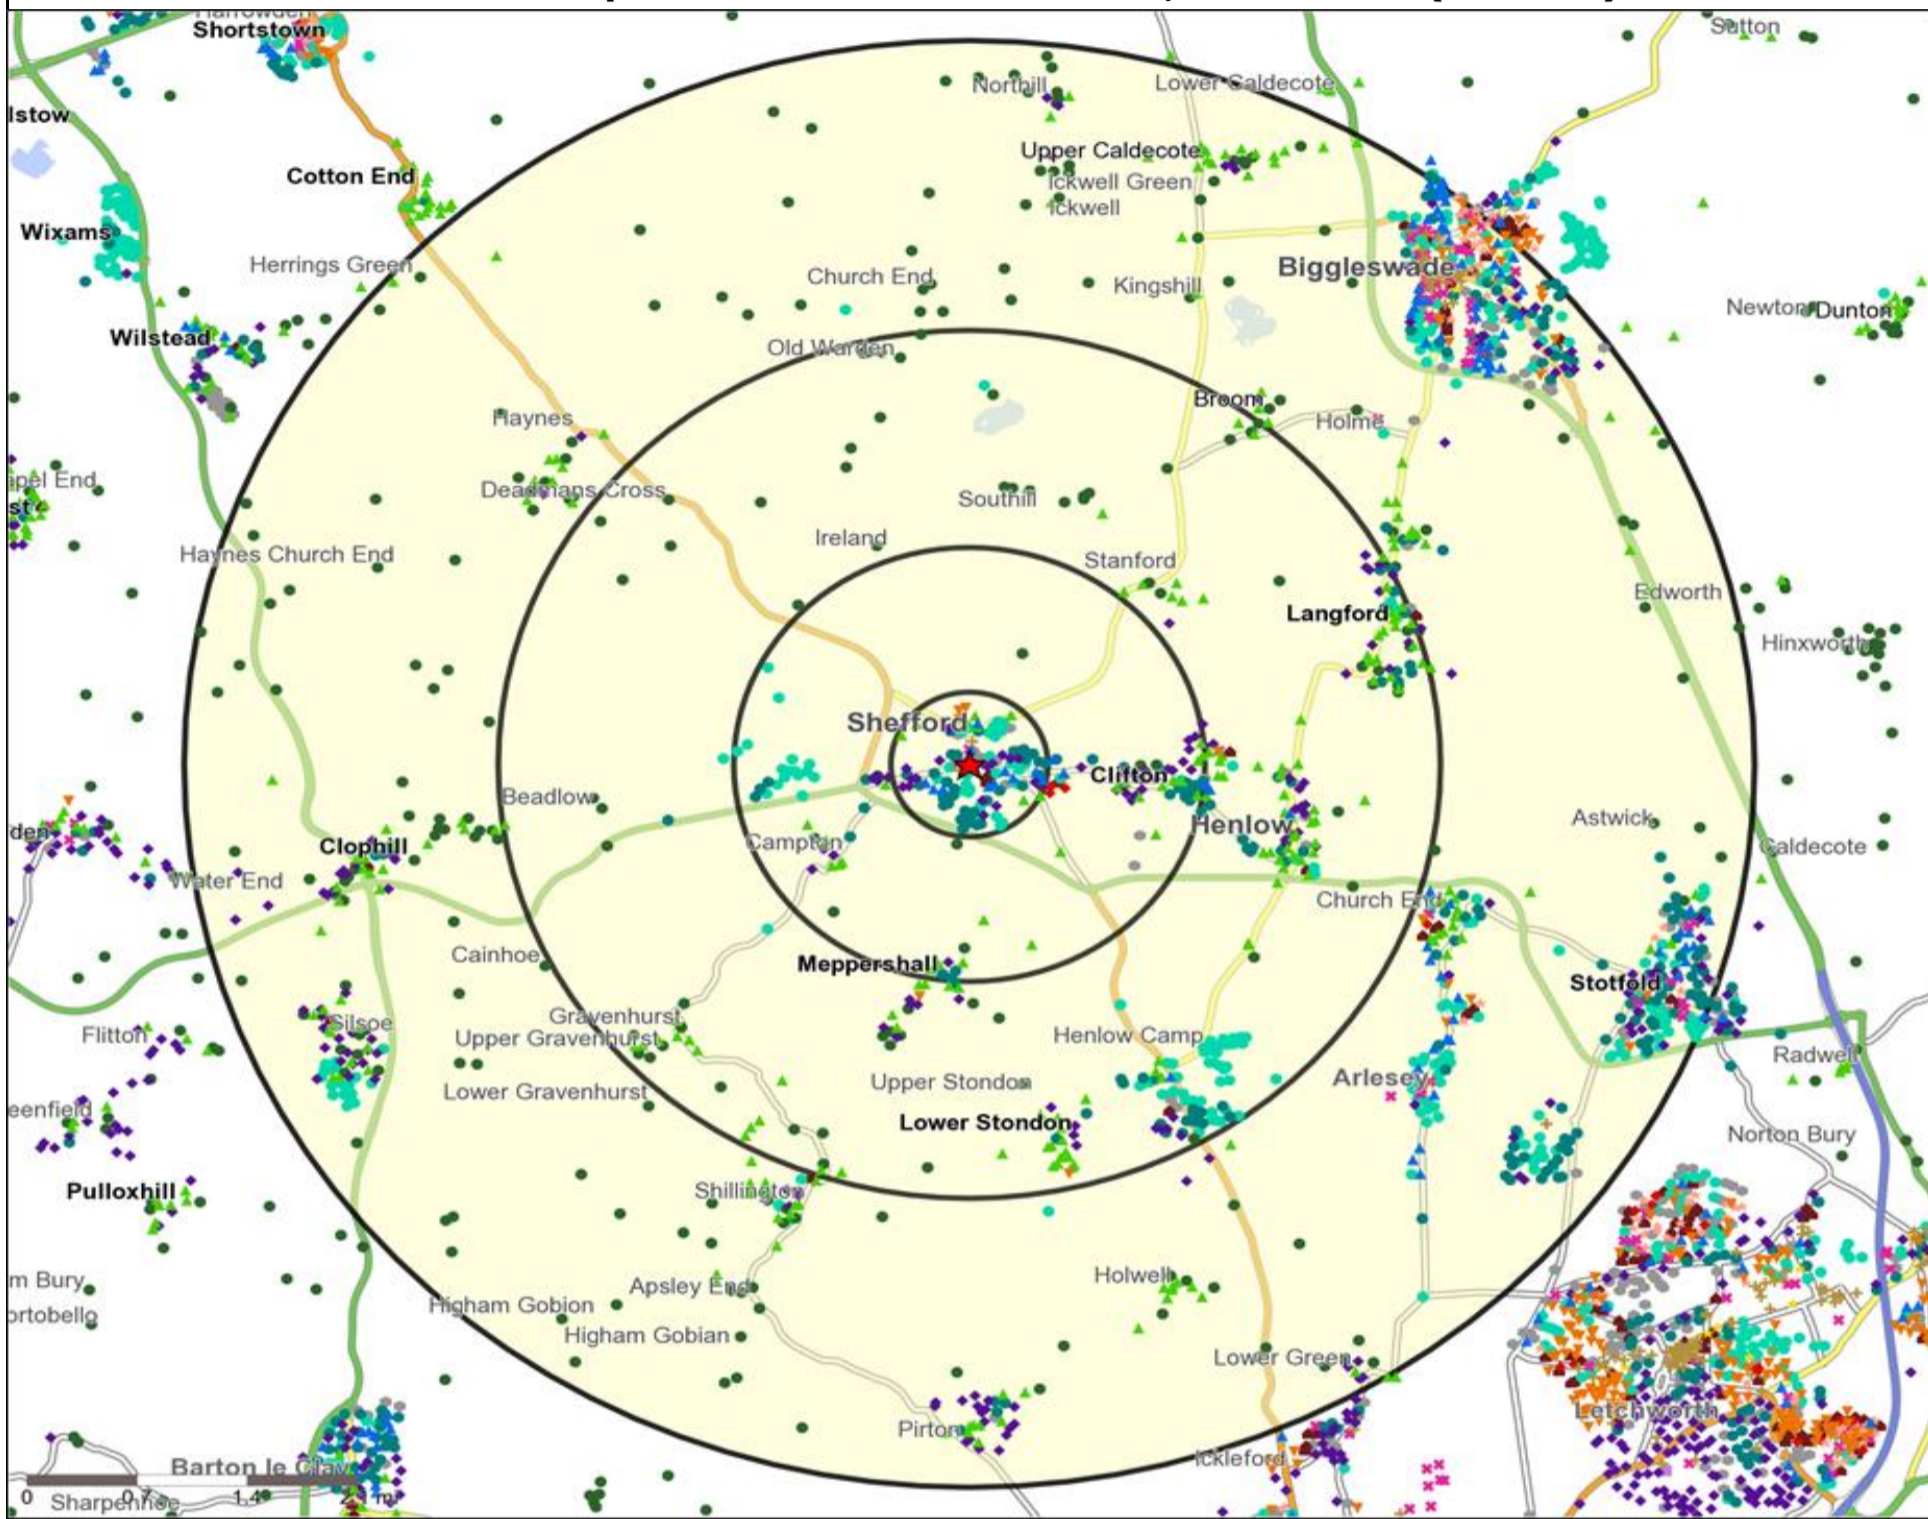

★ Location ○ 0.5, 1.5, 3 & 5 Mile Distance

Age Data Table

	Count:					Index:				
	0 - 0.5 Miles	0 - 1.5 Miles	0 - 3.0 Miles	0 - 5.0 Miles	15 Min Drivetime	0 - 0.5 Miles	0 - 1.5 Miles	0 - 3.0 Miles	0 - 5.0 Miles	15 Min Drivetime
0-15	1,242	2,356	4,908	13,092	25,672	115	113	110	104	106
16-17	127	262	541	1,487	2,970	95	102	98	96	99
18-24	460	799	1,552	4,322	8,559	89	80	72	71	73
25-34	744	1,402	2,794	8,177	15,771	95	93	86	89	89
35-44	847	1,646	3,550	9,693	18,450	116	117	117	114	113
45-54	873	1,687	3,888	10,586	20,187	107	107	115	112	110
55-64	602	1,136	2,688	7,888	15,072	93	91	100	104	103
65+	846	1,781	3,915	11,645	22,598	82	89	91	97	97
Population estimate 2015	5,741	11,069	23,836	66,890	129,279	100	100	100	100	100

Mosaic UK Map and Data: CORNERSTONE, SHEFFORD (202446)

Copyright Experian Ltd, HERE 2015. Ordnance Survey © Crown copyright 2015

- ★ Location
- Mosaic UK Groups
- ▲ D Rural Reality
- H Aspiring Homemakers
- L Vintage Value
- 0.5, 1.5, 3 & 5 Mile Distance
- A City Prosperity
- E Senior Security
- I Family Basics
- M Modest Traditions
- ~ Rivers, Canals and Lakes
- ◆ B Prestige Positions
- ▲ F Suburban Stability
- ✕ J Transient Renters
- N Urban Cohesion
- C Country Living
- G Domestic Success
- ◆ K Municipal Challenge
- O Rental Hubs

- ★ Location
- Café / Wine Bar
- ▲ Branded Food
- ▲ Dry Led
- 0.5, 1.5, 3 & 5 Mile Distance
- Other
- ▲ Circuit Bar
- ◆ Rural Character
- ~ Rivers, Canals and Lakes
- Community Local

Competition Type Summary Table

Reporting Category	0 - 0.5 Miles
Café / Wine Bar	0
Circuit Bar	0
Community Local	4
Dry Led	1
Branded Food Pub	0
Rural	0
Other	4
Total	9

Local Competition: CORNERSTONE, SHEFFORD (202446)

List of Pubs (sorted by distance from Punch outlet) - Top 30 by Distance