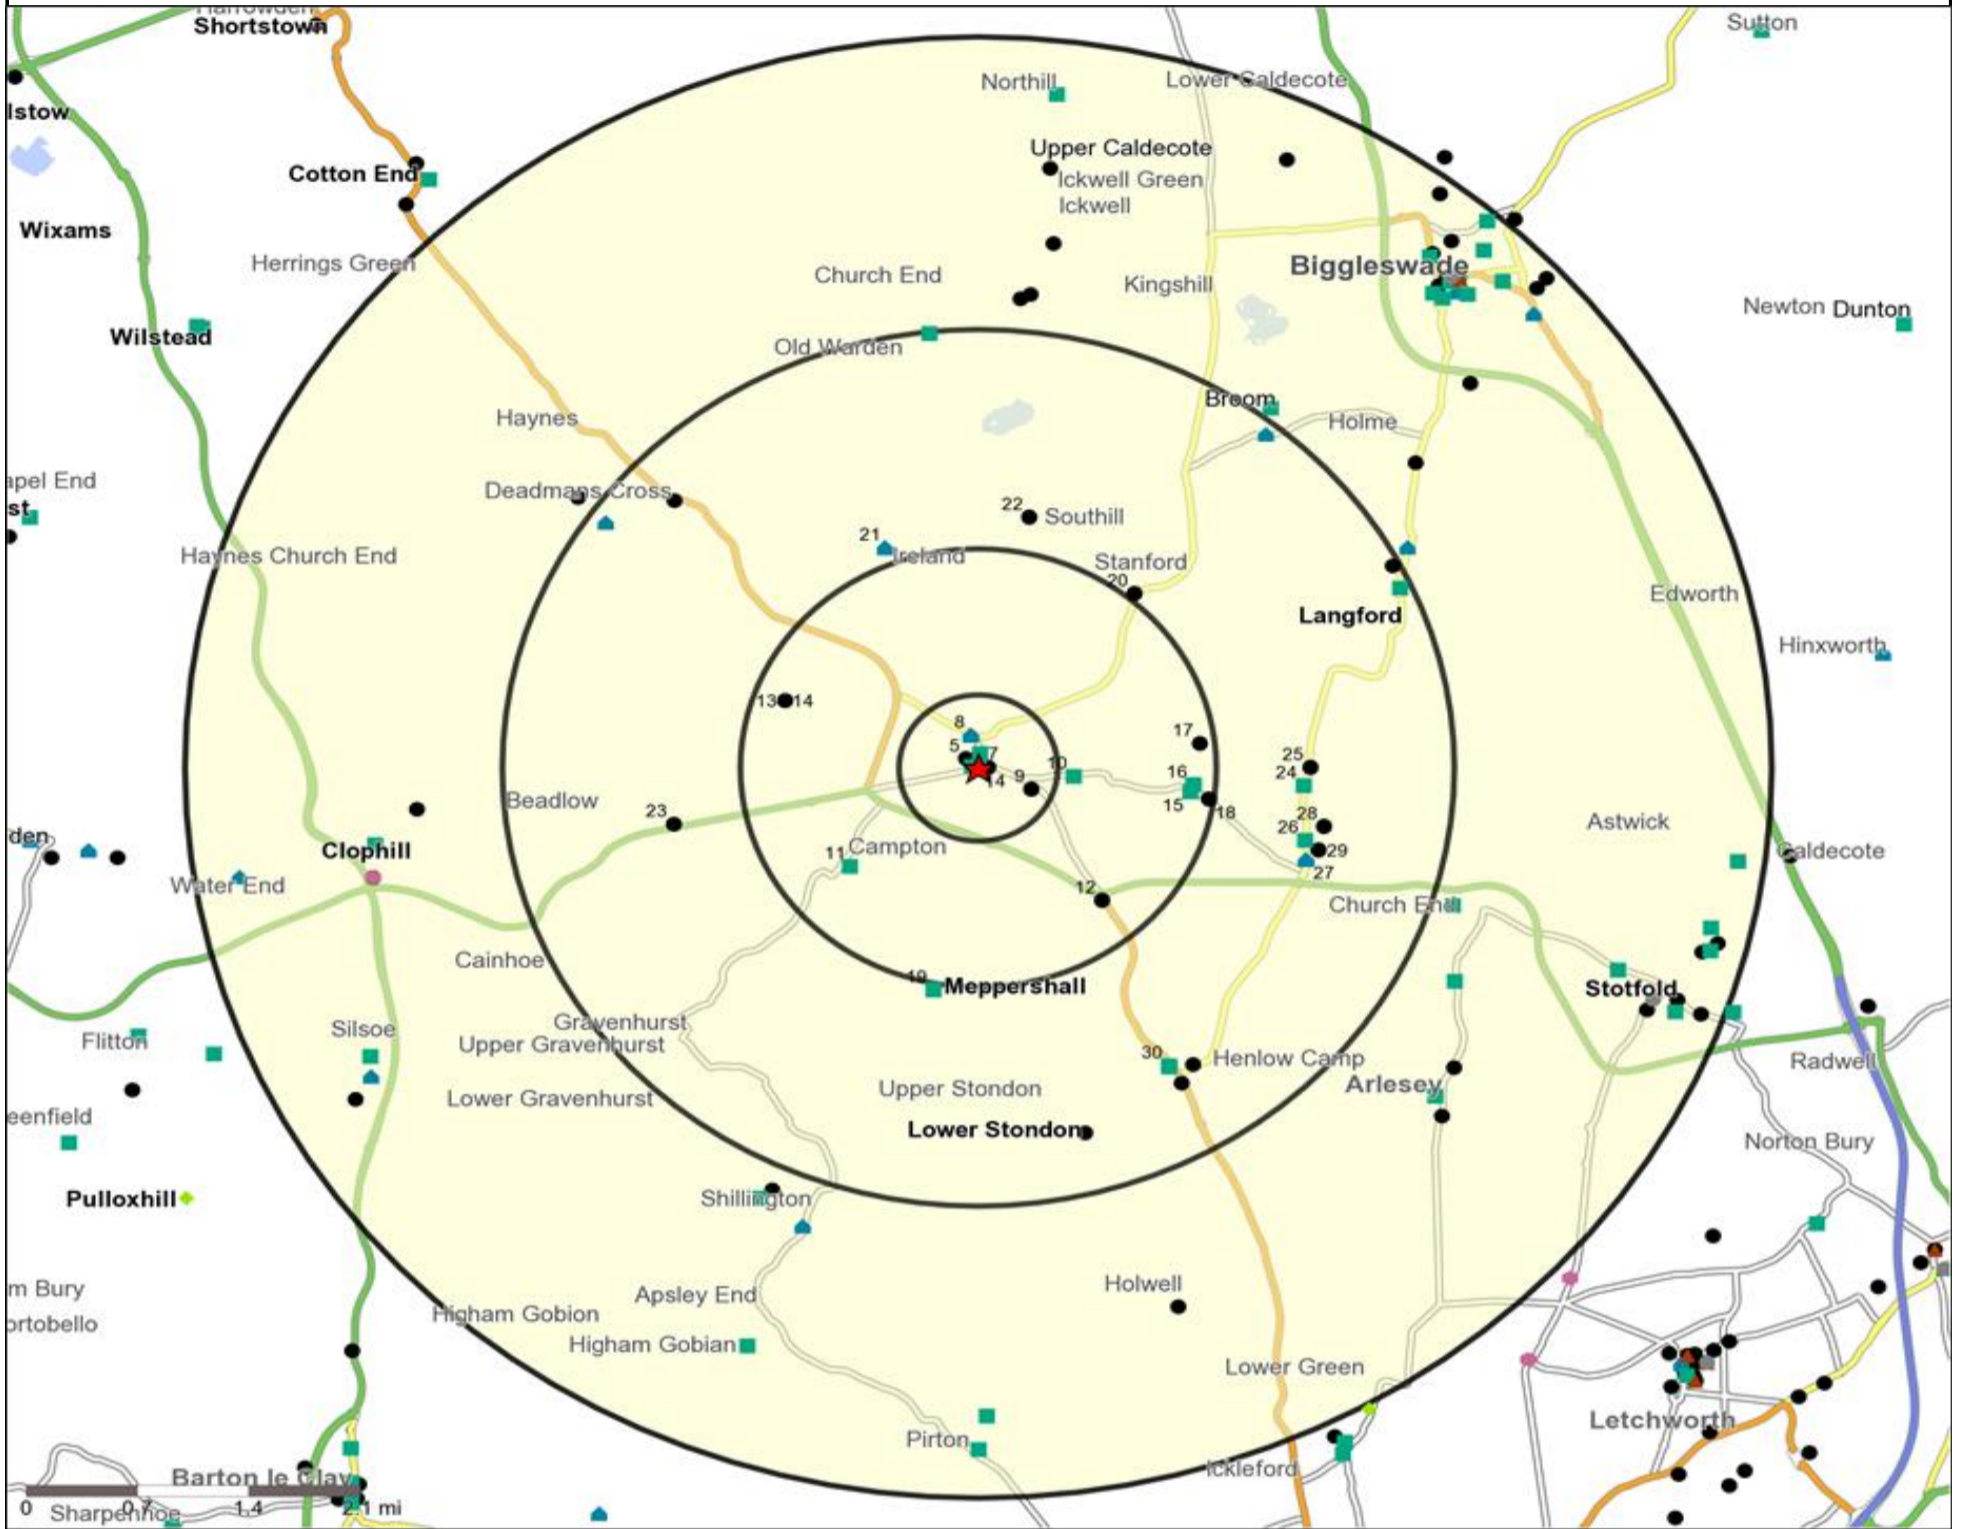

Occasions Map and Data: CORNERSTONE, SHEFFORD (202446)

Copyright Experian Ltd, HERE 2015. Ordnance Survey © Crown copyright 2015

- | | | | | |
|---------------------------------|-------------------------|----------------------------|------------------------|------------------------|
| ★ Location | Occasions Types | ▲ 04 Weekend Millionaires | ● 08 Student Social | ★ 12 Midweek Meal Deal |
| ○ 0.5, 1.5, 3 & 5 Mile Distance | ■ 01 Mine's a Pint | ● 05 Out On The Town | ▼ 09 Leisurely Lunch | ◆ 13 Date Night |
| ~ Rivers, Canals and Lakes | ◆ 02 Early Doors | ▲ 06 Business and Pleasure | ✕ 10 Wining and Dining | ★ 14 Birthday Treat |
| | ● 03 Everyday is Friday | ● 07 Sporting Pints | ▲ 11 Household Outing | ✕ 15 Pre Show Meal |

Competition Map and Data: CORNERSTONE, SHEFFORD (202446)

Numbers on competition points relate to the distance ranking in the competition table on page 7. Copyright Experian Ltd, HERE 2015. Ordnance Survey © Crown copyright 2015

- ★ Location
- ⬡ Branded Food
- 🏠 Dry Led
- Cafe / Wine Bar
- Other
- 0.5, 1.5, 3 & 5 Mile Distance
- ▲ Circuit Bar
- ◆ Rural Character
- 🌊 Rivers, Canals and Lakes
- Community Local

Competition Type Summary Table

Reporting Category	0 - 0.5 Miles
Café / Wine Bar	0
Circuit Bar	0
Community Local	4
Dry Led	1
Branded Food Pub	0
Rural	0
Other	4
Total	9

Local Competition: CORNERSTONE, SHEFFORD (202446)

List of Pubs (sorted by distance from Punch outlet) - Top 30 by Distance