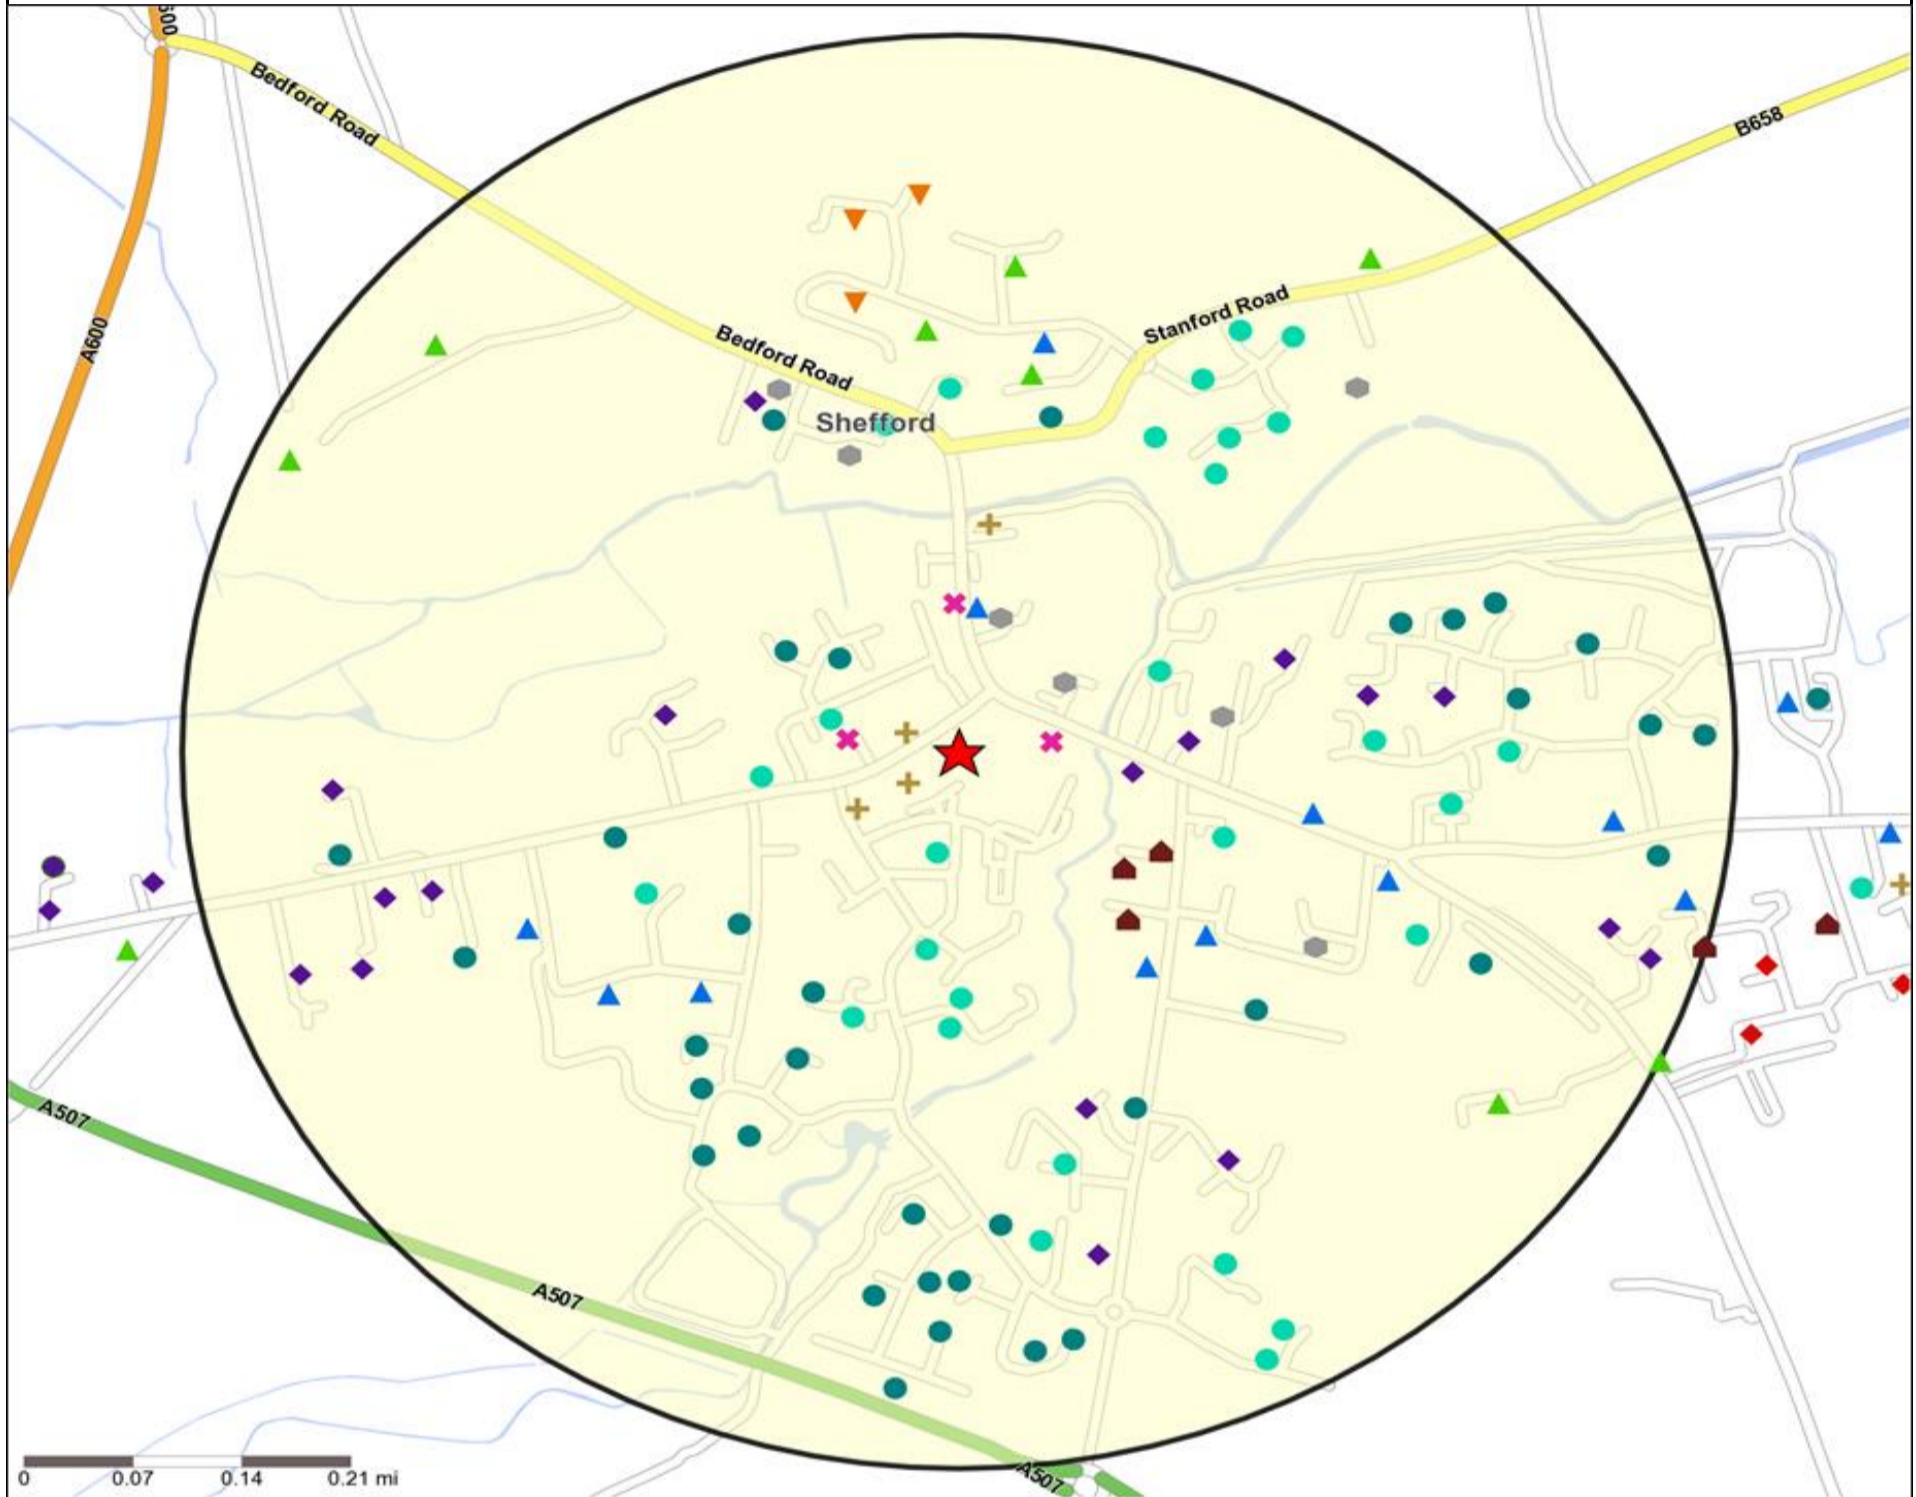

Mosaic UK Map and Data: CORNERSTONE, SHEFFORD (202446)

Copyright Experian Ltd, HERE 2015. Ordnance Survey © Crown copyright 2015

Location	Mosaic UK Groups	D Rural Reality	H Aspiring Homemakers	L Vintage Value
0.5,1.5,3 & 5 Mile Distance	A City Prosperity	E Senior Security	I Family Basics	M Modest Traditions
Rivers, Canals and Lakes	B Prestige Positions	F Suburban Stability	J Transient Renters	N Urban Cohesion
	C Country Living	G Domestic Success	K Municipal Challenge	O Rental Hubs

Mosaic UK Data Table (Residential)

	Count:	Index:
	0 - 0.5 Miles	0 - 0.5 Miles
A City Prosperity (18+)	0	0
B Prestige Positions (18+)	402	126
C Country Living (18+)	6	2
D Rural Reality (18+)	220	73
E Senior Security (18+)	173	49
F Suburban Stability (18+)	374	140
G Domestic Success (18+)	1,503	409
H Aspiring Homemakers (18+)	1,199	301
I Family Basics (18+)	138	44
J Transient Renters (18+)	56	22
K Municipal Challenge (18+)	30	12
L Vintage Value (18+)	72	26
M Modest Traditions (18+)	0	0
N Urban Cohesion (18+)	0	0
O Rental Hubs (18+)	198	59
Adults 18+ estimate 2015	4,371	100