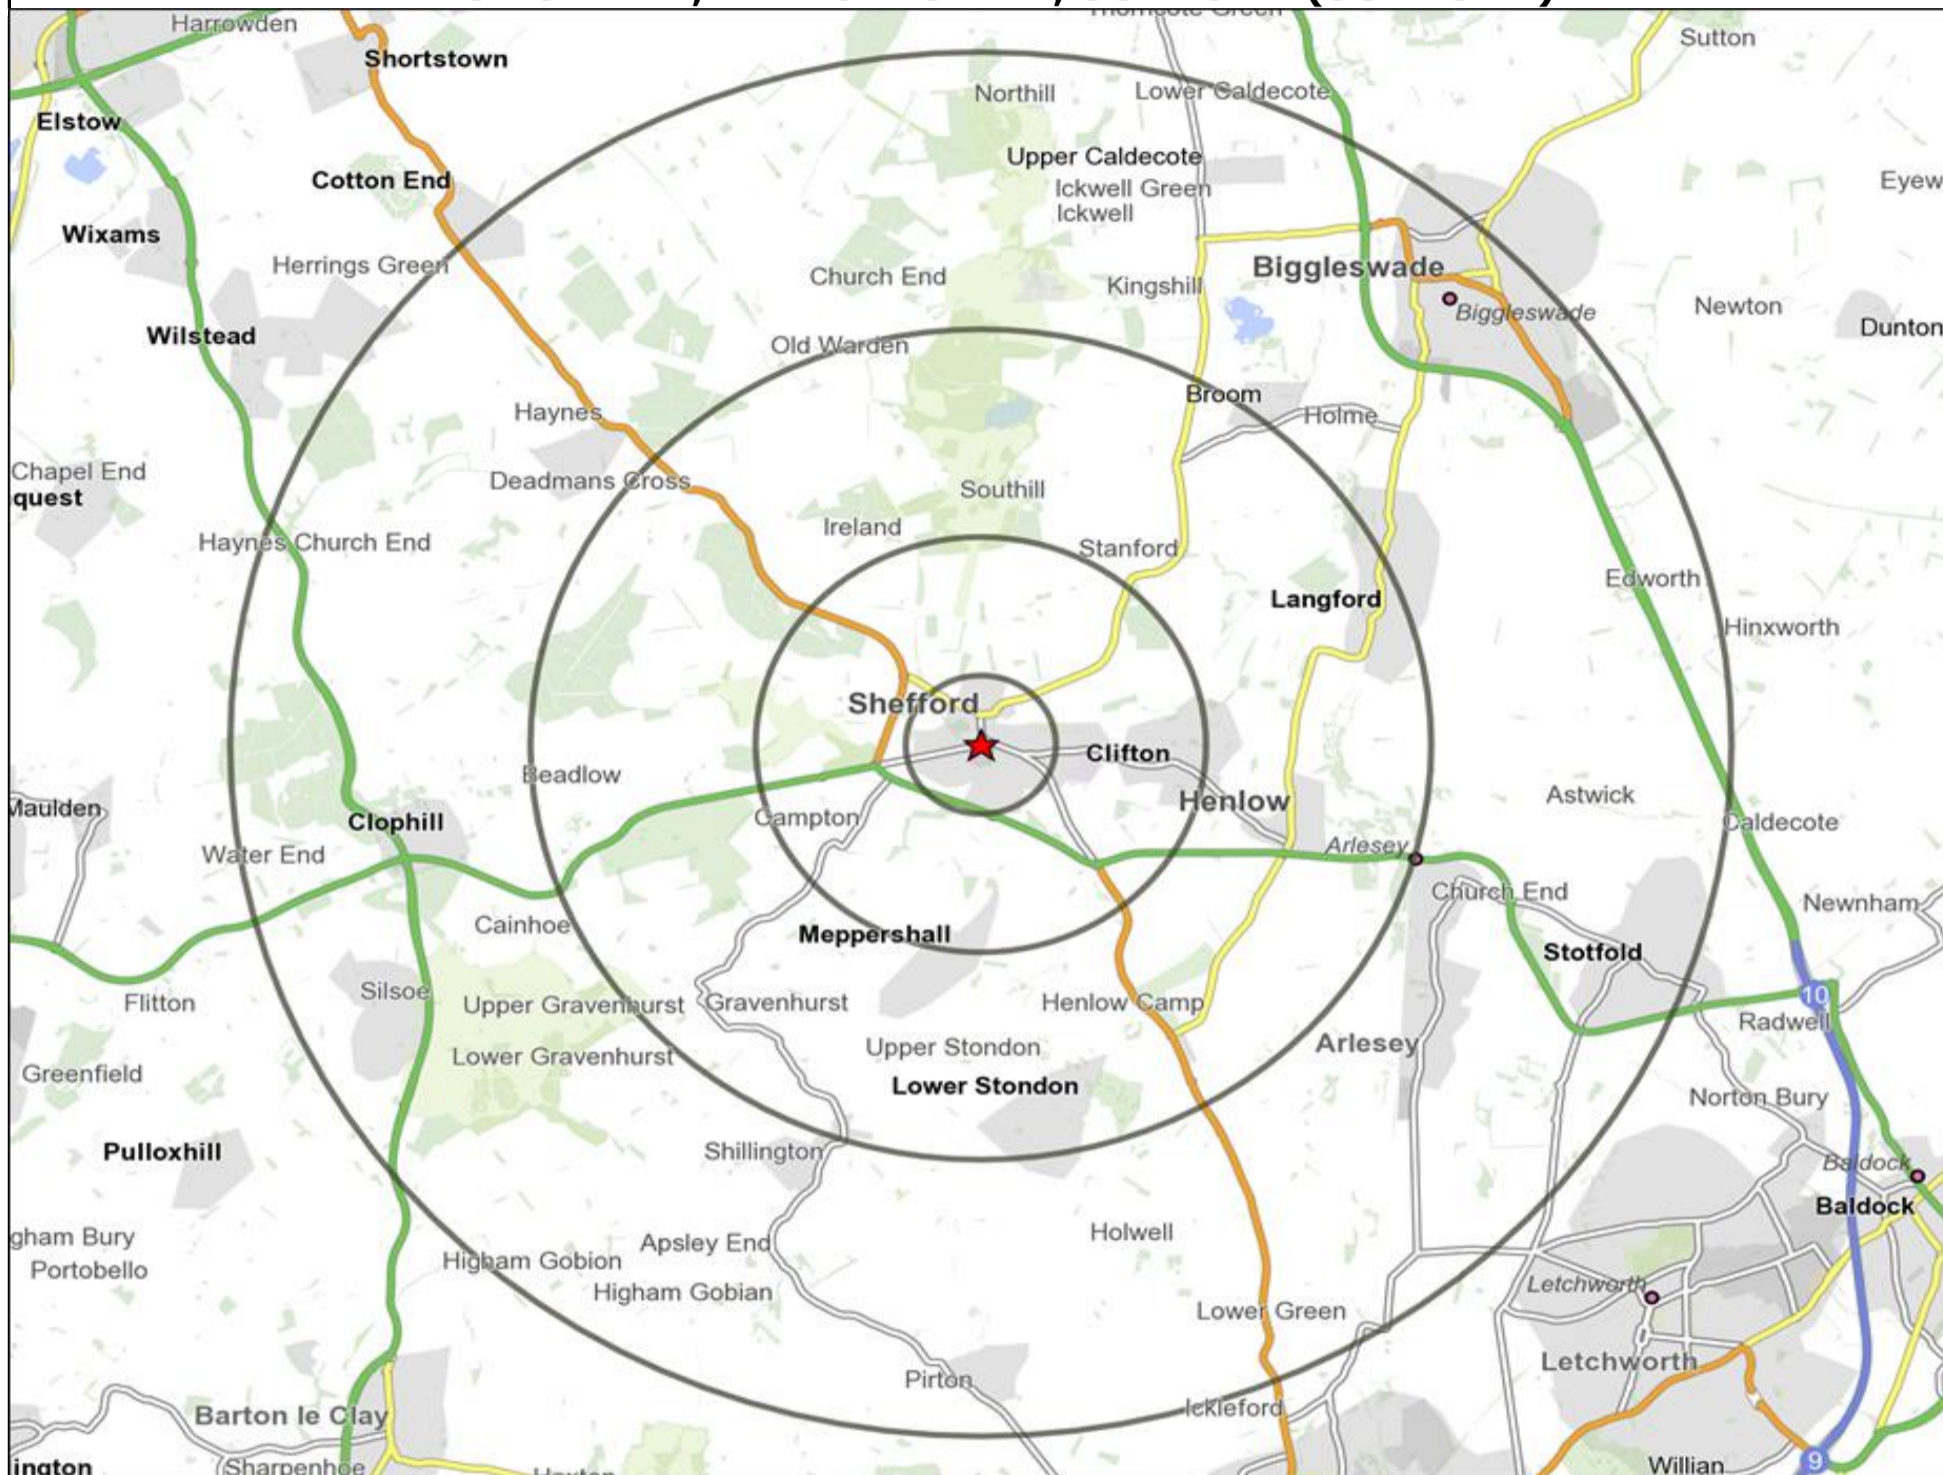

**Customer Profile Report for CORNERSTONE, SHEFFORD (Punch Outlet Number: 202446)
HIGH STREET, BEDFORDSHIRE, SG17 5DD (SG17 5DD)**

Copyright Experian Ltd, HERE 2015. Ordnance Survey © Crown copyright 2015

★ Location ○ 0.5, 1.5, 3 & 5 Mile Distance

Age Data Table

	Count:					Index:				
	0 - 0.5 Miles	0 - 1.5 Miles	0 - 3.0 Miles	0 - 5.0 Miles	15 Min Drivetime	0 - 0.5 Miles	0 - 1.5 Miles	0 - 3.0 Miles	0 - 5.0 Miles	15 Min Drivetime
0-15	1,242	2,356	4,908	13,092	25,672	115	113	110	104	106
16-17	127	262	541	1,487	2,970	95	102	98	96	99
18-24	460	799	1,552	4,322	8,559	89	80	72	71	73
25-34	744	1,402	2,794	8,177	15,771	95	93	86	89	89
35-44	847	1,646	3,550	9,693	18,450	116	117	117	114	113
45-54	873	1,687	3,888	10,586	20,187	107	107	115	112	110
55-64	602	1,136	2,688	7,888	15,072	93	91	100	104	103
65+	846	1,781	3,915	11,645	22,598	82	89	91	97	97
Population estimate 2015	5,741	11,069	23,836	66,890	129,279	100	100	100	100	100

Mosaic UK Map and Data: CORNERSTONE, SHEFFORD (202446)

Copyright Experian Ltd, HERE 2015. Ordnance Survey © Crown copyright 2015

- ★ Location
- Mosaic UK Groups
- ▲ D Rural Reality
- H Aspiring Homemakers
- L Vintage Value
- 0.5, 1.5, 3 & 5 Mile Distance
- A City Prosperity
- E Senior Security
- I Family Basics
- M Modest Traditions
- ~ Rivers, Canals and Lakes
- ◆ B Prestige Positions
- ▲ F Suburban Stability
- ✕ J Transient Renters
- N Urban Cohesion
- C Country Living
- G Domestic Success
- ◆ K Municipal Challenge
- O Rental Hubs

Reporting Category	0 - 0.5 Miles
Café / Wine Bar	0
Circuit Bar	0
Community Local	4
Dry Led	1
Branded Food Pub	0
Rural	0
Other	4
Total	9

Local Competition: CORNERSTONE, SHEFFORD (202446)

List of Pubs (sorted by distance from Punch outlet) - Top 30 by Distance