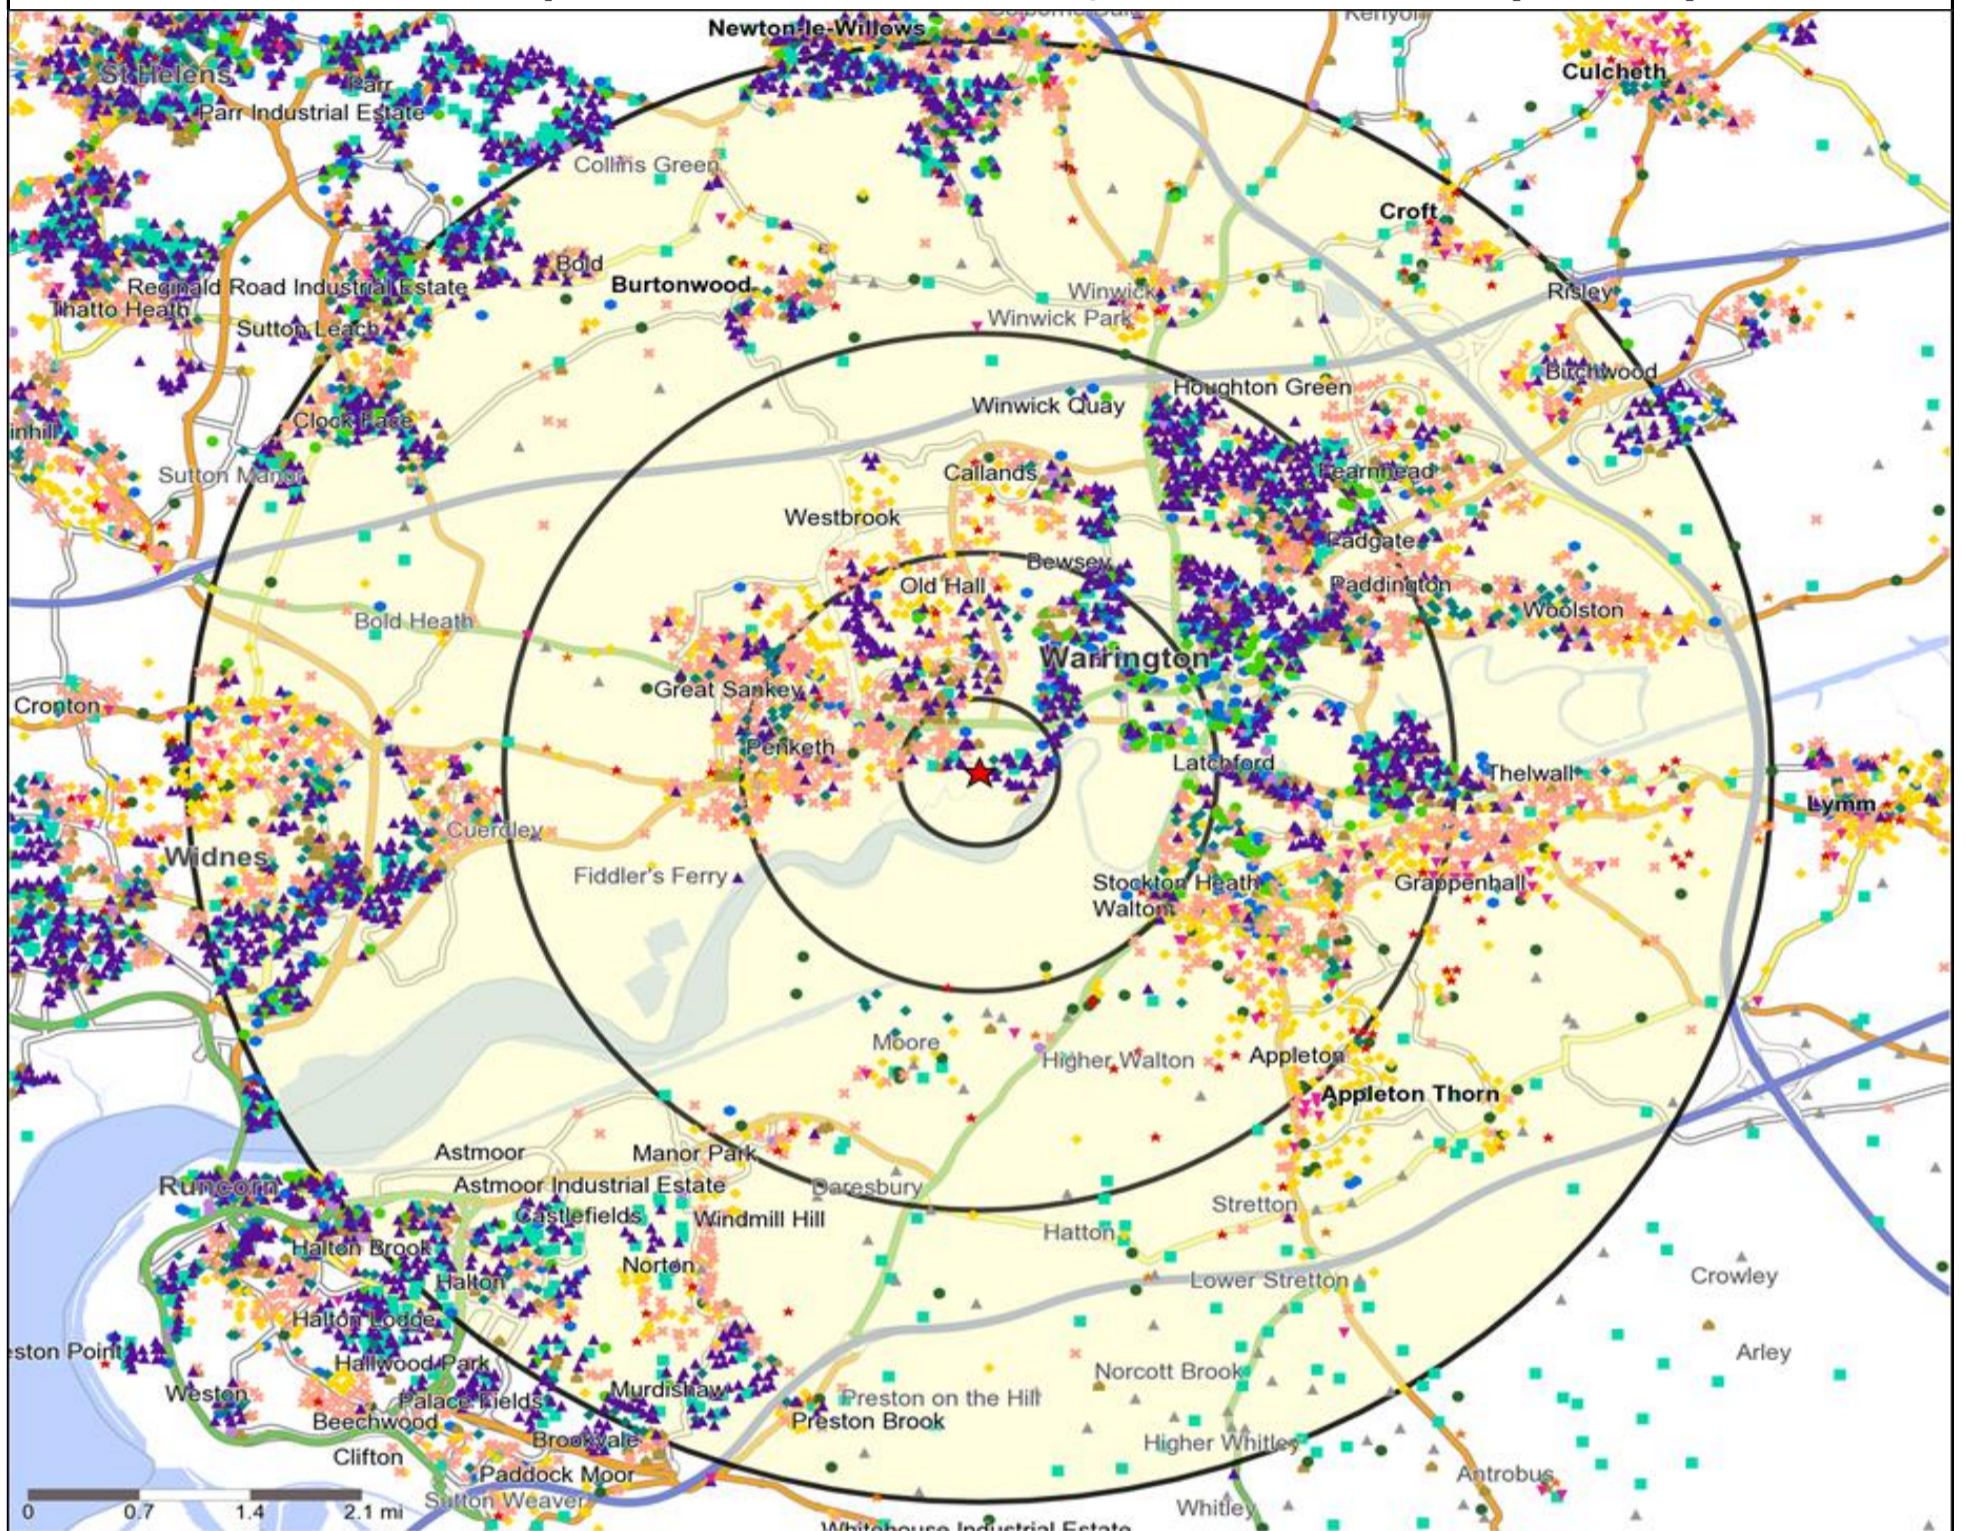

Occasions Map and Data: SLOOP HOTEL, SANKEY BRIDGES (203322)

Copyright Experian Ltd, HERE 2015. Ordnance Survey © Crown copyright 2015

Location	0.5, 1.5, 3 & 5 Mile Distance	Rivers, Canals and Lakes	Occasions Types	04 Weekend Millionaires	08 Student Social	12 Midweek Meal Deal
0.5, 1.5, 3 & 5 Mile Distance	01 Mine's a Pint	Rivers, Canals and Lakes	05 Out On The Town	07 Sporting Pints	09 Leisurely Lunch	13 Date Night
Rivers, Canals and Lakes	02 Early Doors	Rivers, Canals and Lakes	06 Business and Pleasure	07 Sporting Pints	10 Wining and Dining	14 Birthday Treat
03 Everyday is Friday	07 Sporting Pints	Rivers, Canals and Lakes	07 Sporting Pints	07 Sporting Pints	11 Household Outing	15 Pre Show Meal

Occasions Data Table

	Count:					Index:				
	0 - 0.5 Miles	0 - 1.5 Miles	0 - 3.0 Miles	0 - 5.0 Miles	15 Min Drivetime	0 - 0.5	0 - 1.5	0 - 3.0	0 - 5.0	15 Min Drivetime
01 Mine's a Pint	177	1,725	6,485	15,572	11,795	58	70	82	93	88
02 Early Doors	245	1,948	6,457	14,878	11,731	96	95	97	106	104
03 Everyday is Friday	266	1,970	6,325	12,891	10,536	123	113	111	108	110
04 Weekend Millionaires	510	3,421	10,701	22,737	18,395	163	135	131	132	133
05 Out On The Town	375	2,910	9,700	19,182	15,784	124	120	123	115	119
06 Business and Pleasure	105	937	2,966	5,761	4,598	67	75	73	67	67
07 Sporting Pints	288	2,266	7,721	14,873	12,387	87	84	89	81	84
08 Student Social	77	834	2,627	5,422	4,172	55	73	71	70	67
09 Leisurely Lunch	232	2,059	6,783	14,821	11,604	78	86	88	91	89
10 Wining and Dining	354	2,964	8,711	18,277	14,617	105	109	99	98	98
11 Household Outing	337	2,412	7,791	16,585	13,414	126	112	112	113	114
12 Midweek Meal Deal	165	1,227	4,364	9,353	7,496	110	101	111	113	113
13 Date Night	229	2,191	6,419	13,469	10,584	96	114	103	102	100
14 Birthday Treat	173	1,692	5,731	12,394	9,665	72	88	92	94	92
15 Pre Show Meal	94	730	2,112	4,170	3,451	114	110	98	92	95
Number of Occasions	3,627	29,286	94,893	200,385	160,229	100	100	100	100	100