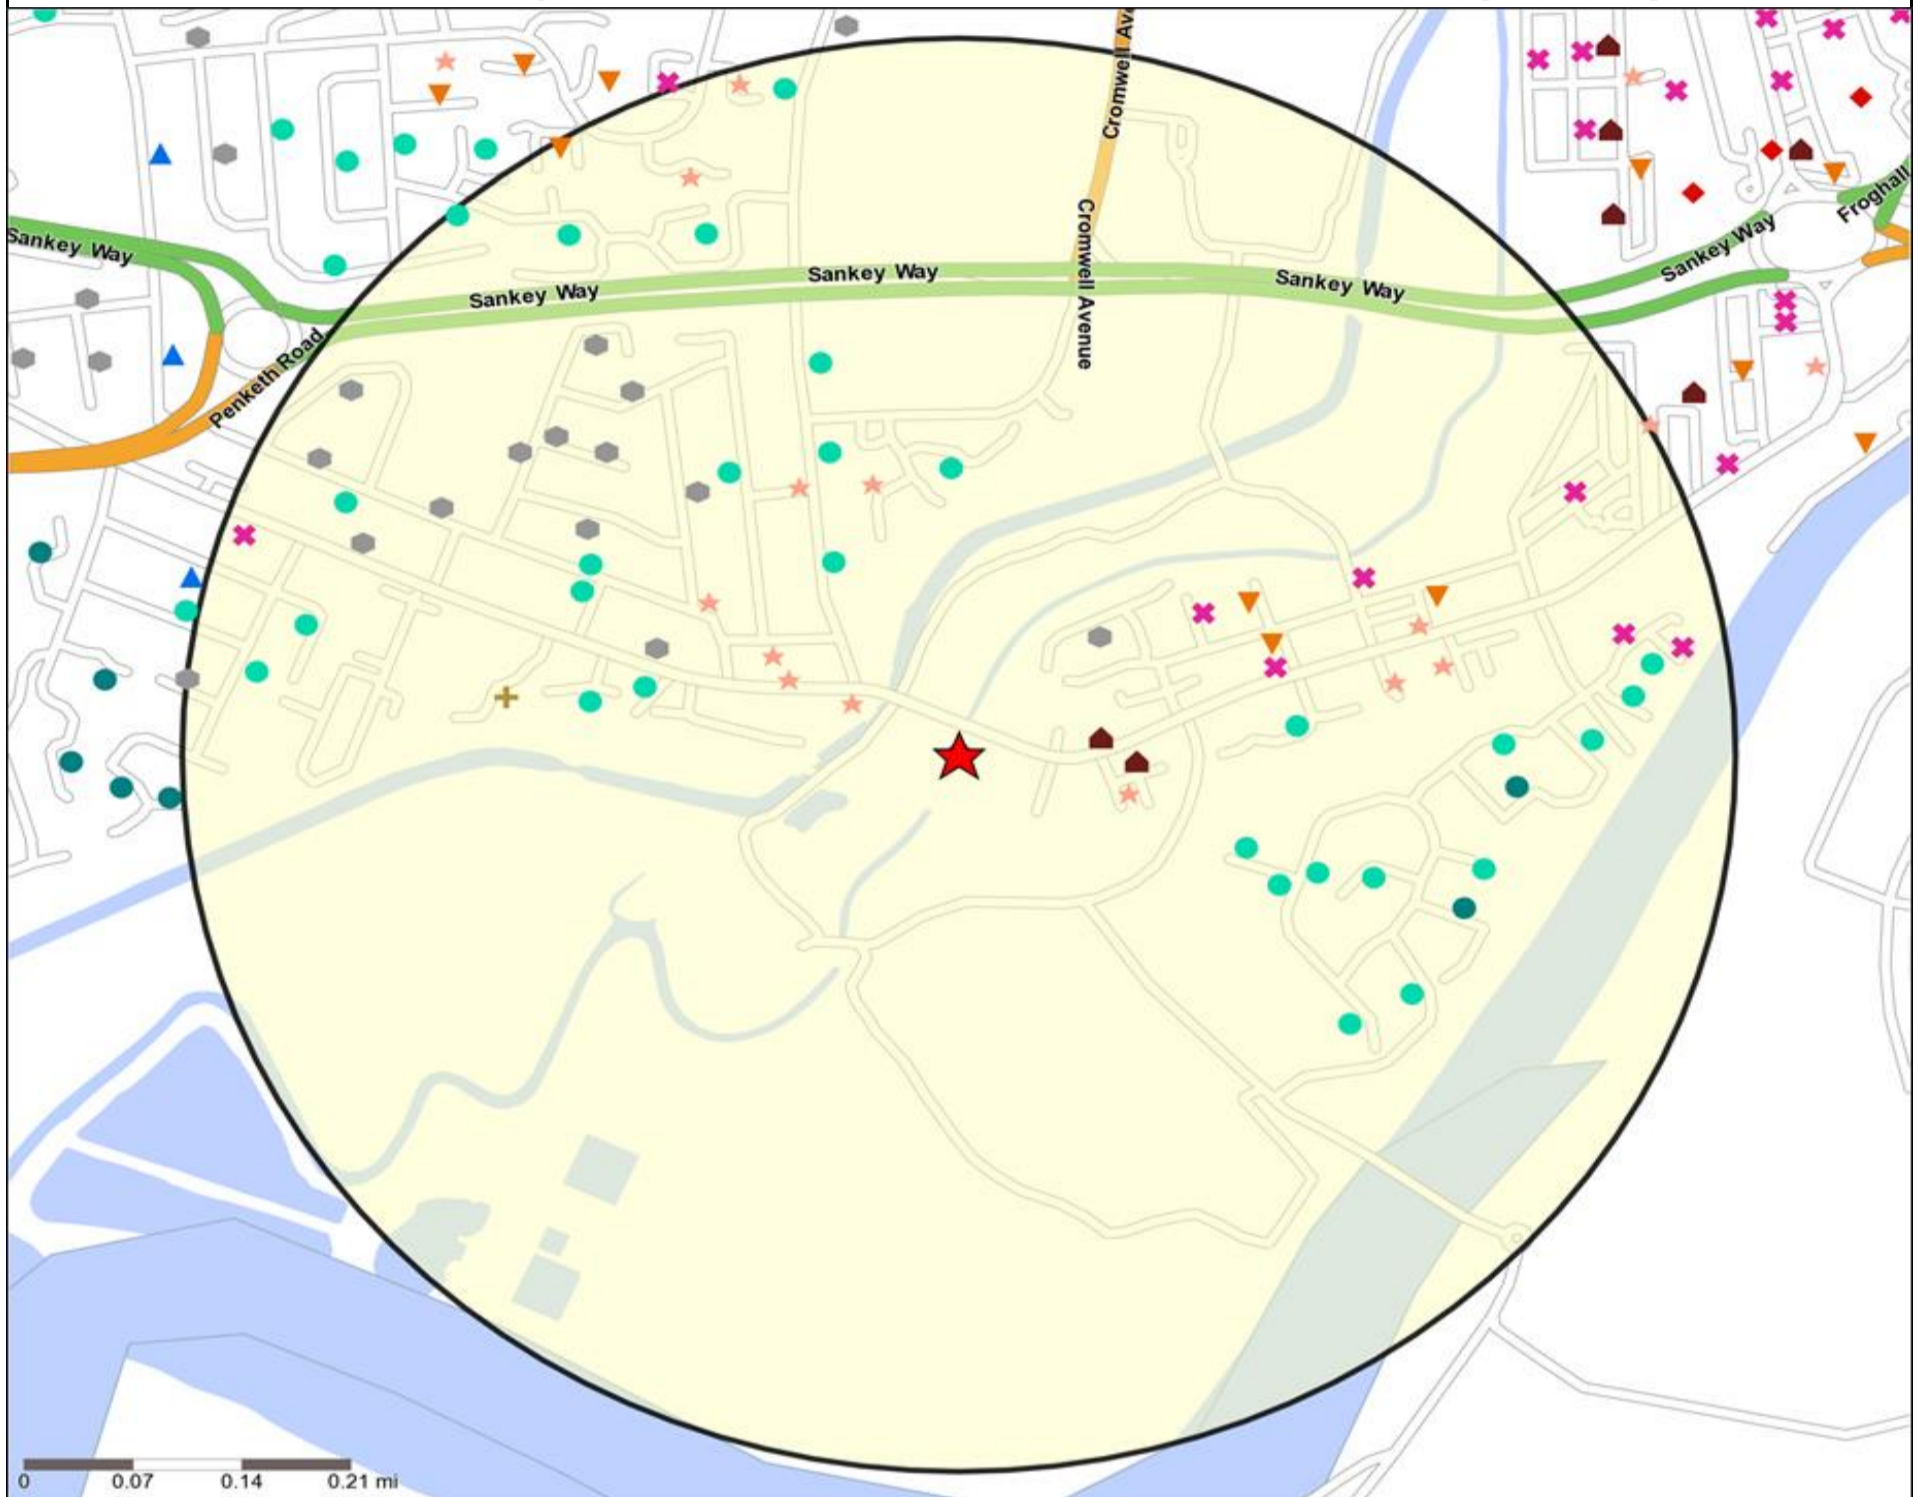

Mosaic UK Map and Data: SLOOP HOTEL, SANKEY BRIDGES (203322)

Copyright Experian Ltd, HERE 2015. Ordnance Survey © Crown copyright 2015

- ★ Location
- 0.5, 1.5, 3 & 5 Mile Distance
- ~ Rivers, Canals and Lakes
- **Mosaic UK Groups**
- A City Prosperity
- B Prestige Positions
- C Country Living
- ▲ D Rural Reality
- E Senior Security
- ▲ F Suburban Stability
- G Domestic Success
- H Aspiring Homemakers
- ▼ I Family Basics
- ▲ J Transient Renters
- K Municipal Challenge
- L Vintage Value
- ★ M Modest Traditions
- ★ N Urban Cohesion
- ✚ O Rental Hubs

Mosaic UK Data Table (Residential)

	Count:	Index:
	0 - 0.5 Miles	0 - 0.5 Miles
A City Prosperity (18+)	0	0
B Prestige Positions (18+)	0	0
C Country Living (18+)	0	0
D Rural Reality (18+)	0	0
E Senior Security (18+)	685	234
F Suburban Stability (18+)	44	20
G Domestic Success (18+)	117	39
H Aspiring Homemakers (18+)	1,490	455
I Family Basics (18+)	241	93
J Transient Renters (18+)	316	152
K Municipal Challenge (18+)	0	0
L Vintage Value (18+)	78	34
M Modest Traditions (18+)	527	308
N Urban Cohesion (18+)	0	0
O Rental Hubs (18+)	103	37
Adults 18+ estimate 2015	3,601	100