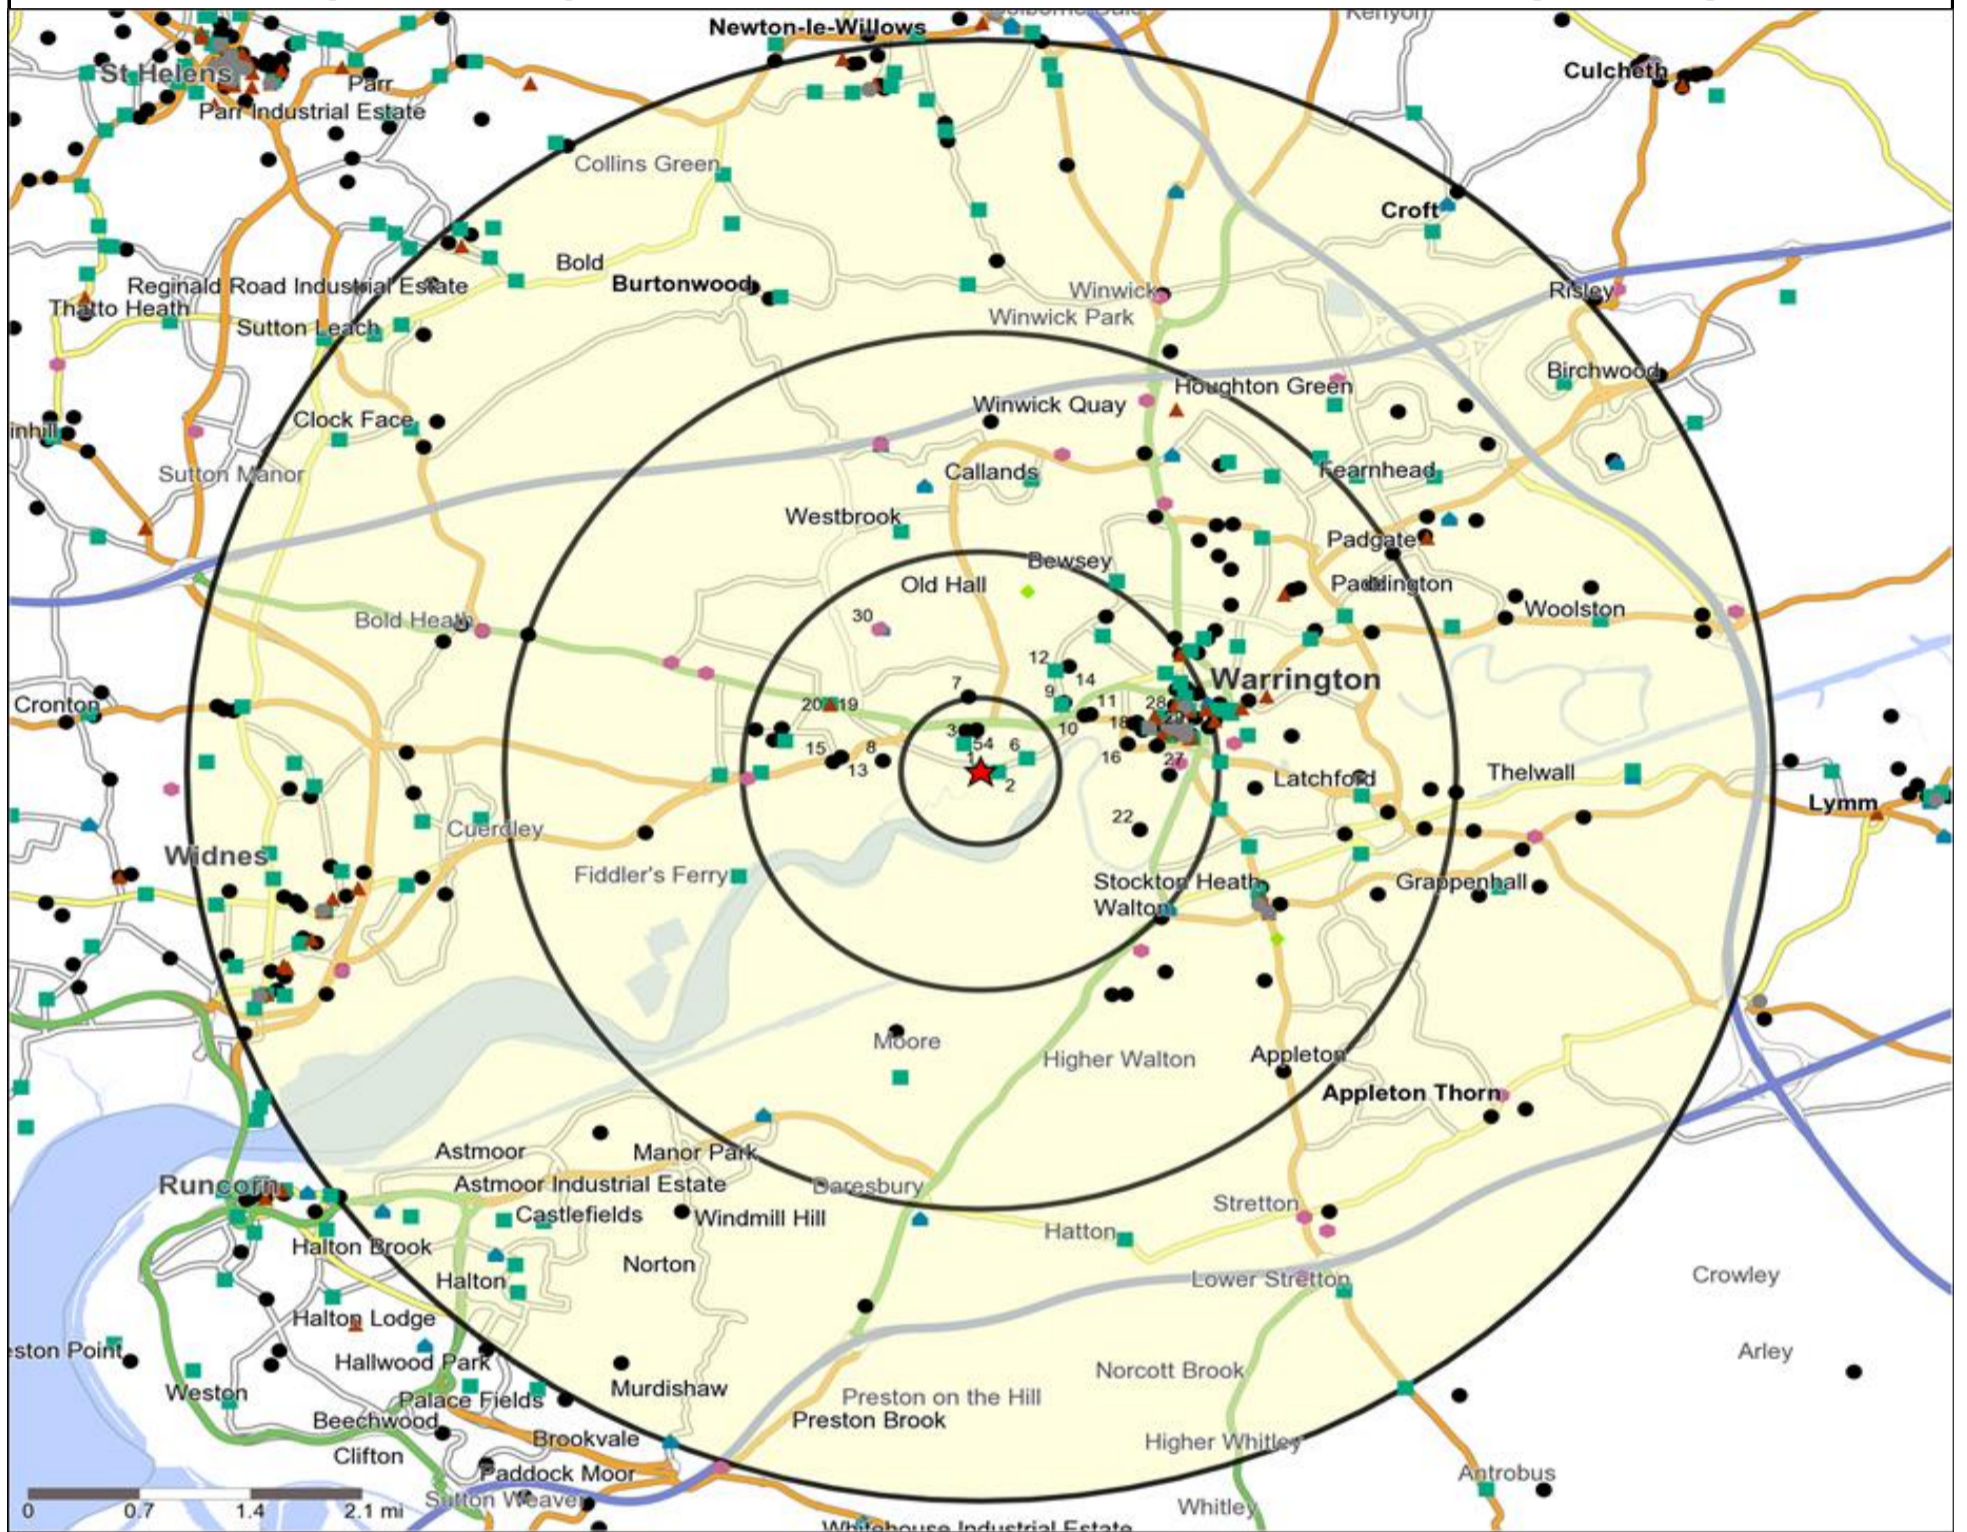

Competition Map and Data: SLOOP HOTEL, SANKEY BRIDGES (203322)

Numbers on competition points relate to the distance ranking in the competition table on page 7. Copyright Experian Ltd, HERE 2015. Ordnance Survey © Crown copyright 2015

- Location
- Branded Food
- Dry Led
- Cafe / Wine Bar
- Other
- Circuit Bar
- Rural Character
- 0.5, 1.5, 3 & 5 Mile Distance
- Community Local
- Rivers, Canals and Lakes

Competition Type Summary Table

Reporting Category	0 - 0.5 Miles	0 - 1.5 Miles	0 - 3.0 Miles	0 - 5.0 Miles
Café / Wine Bar	0	8	12	16
Circuit Bar	0	21	24	42
Community Local	4	20	47	100
Dry Led	0	0	4	13
Branded Food Pub	0	2	11	23
Rural	0	1	2	2
Other	2	38	97	200
Total	6	90	197	396