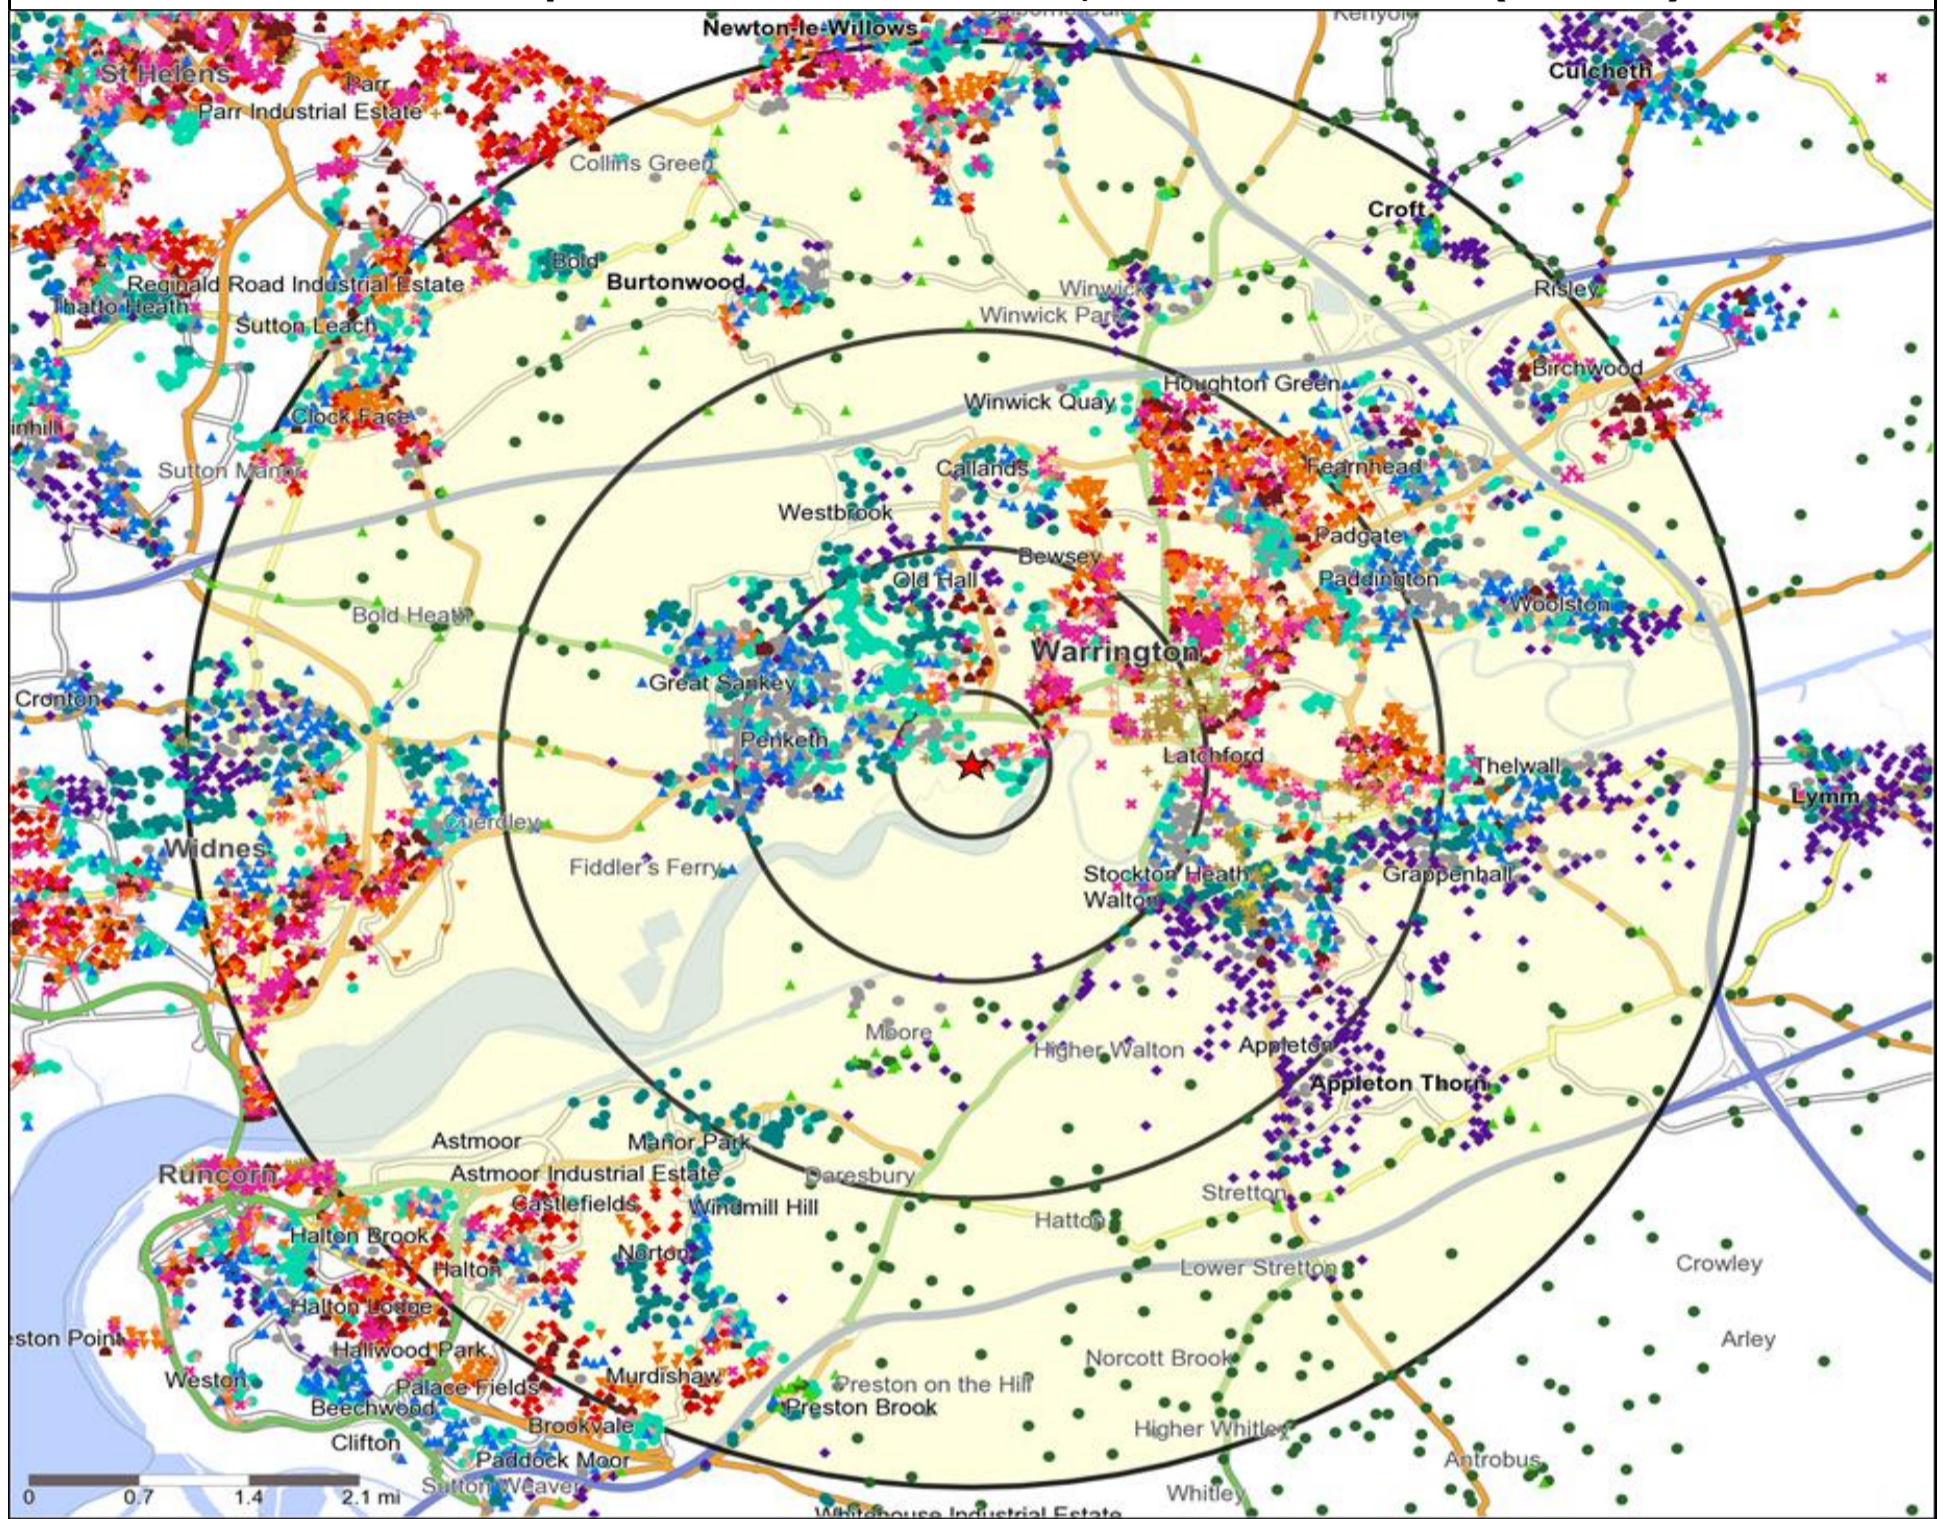

Mosaic UK Map and Data: SLOOP HOTEL, SANKEY BRIDGES (203322)

Copyright Experian Ltd, HERE 2015. Ordnance Survey © Crown copyright 2015