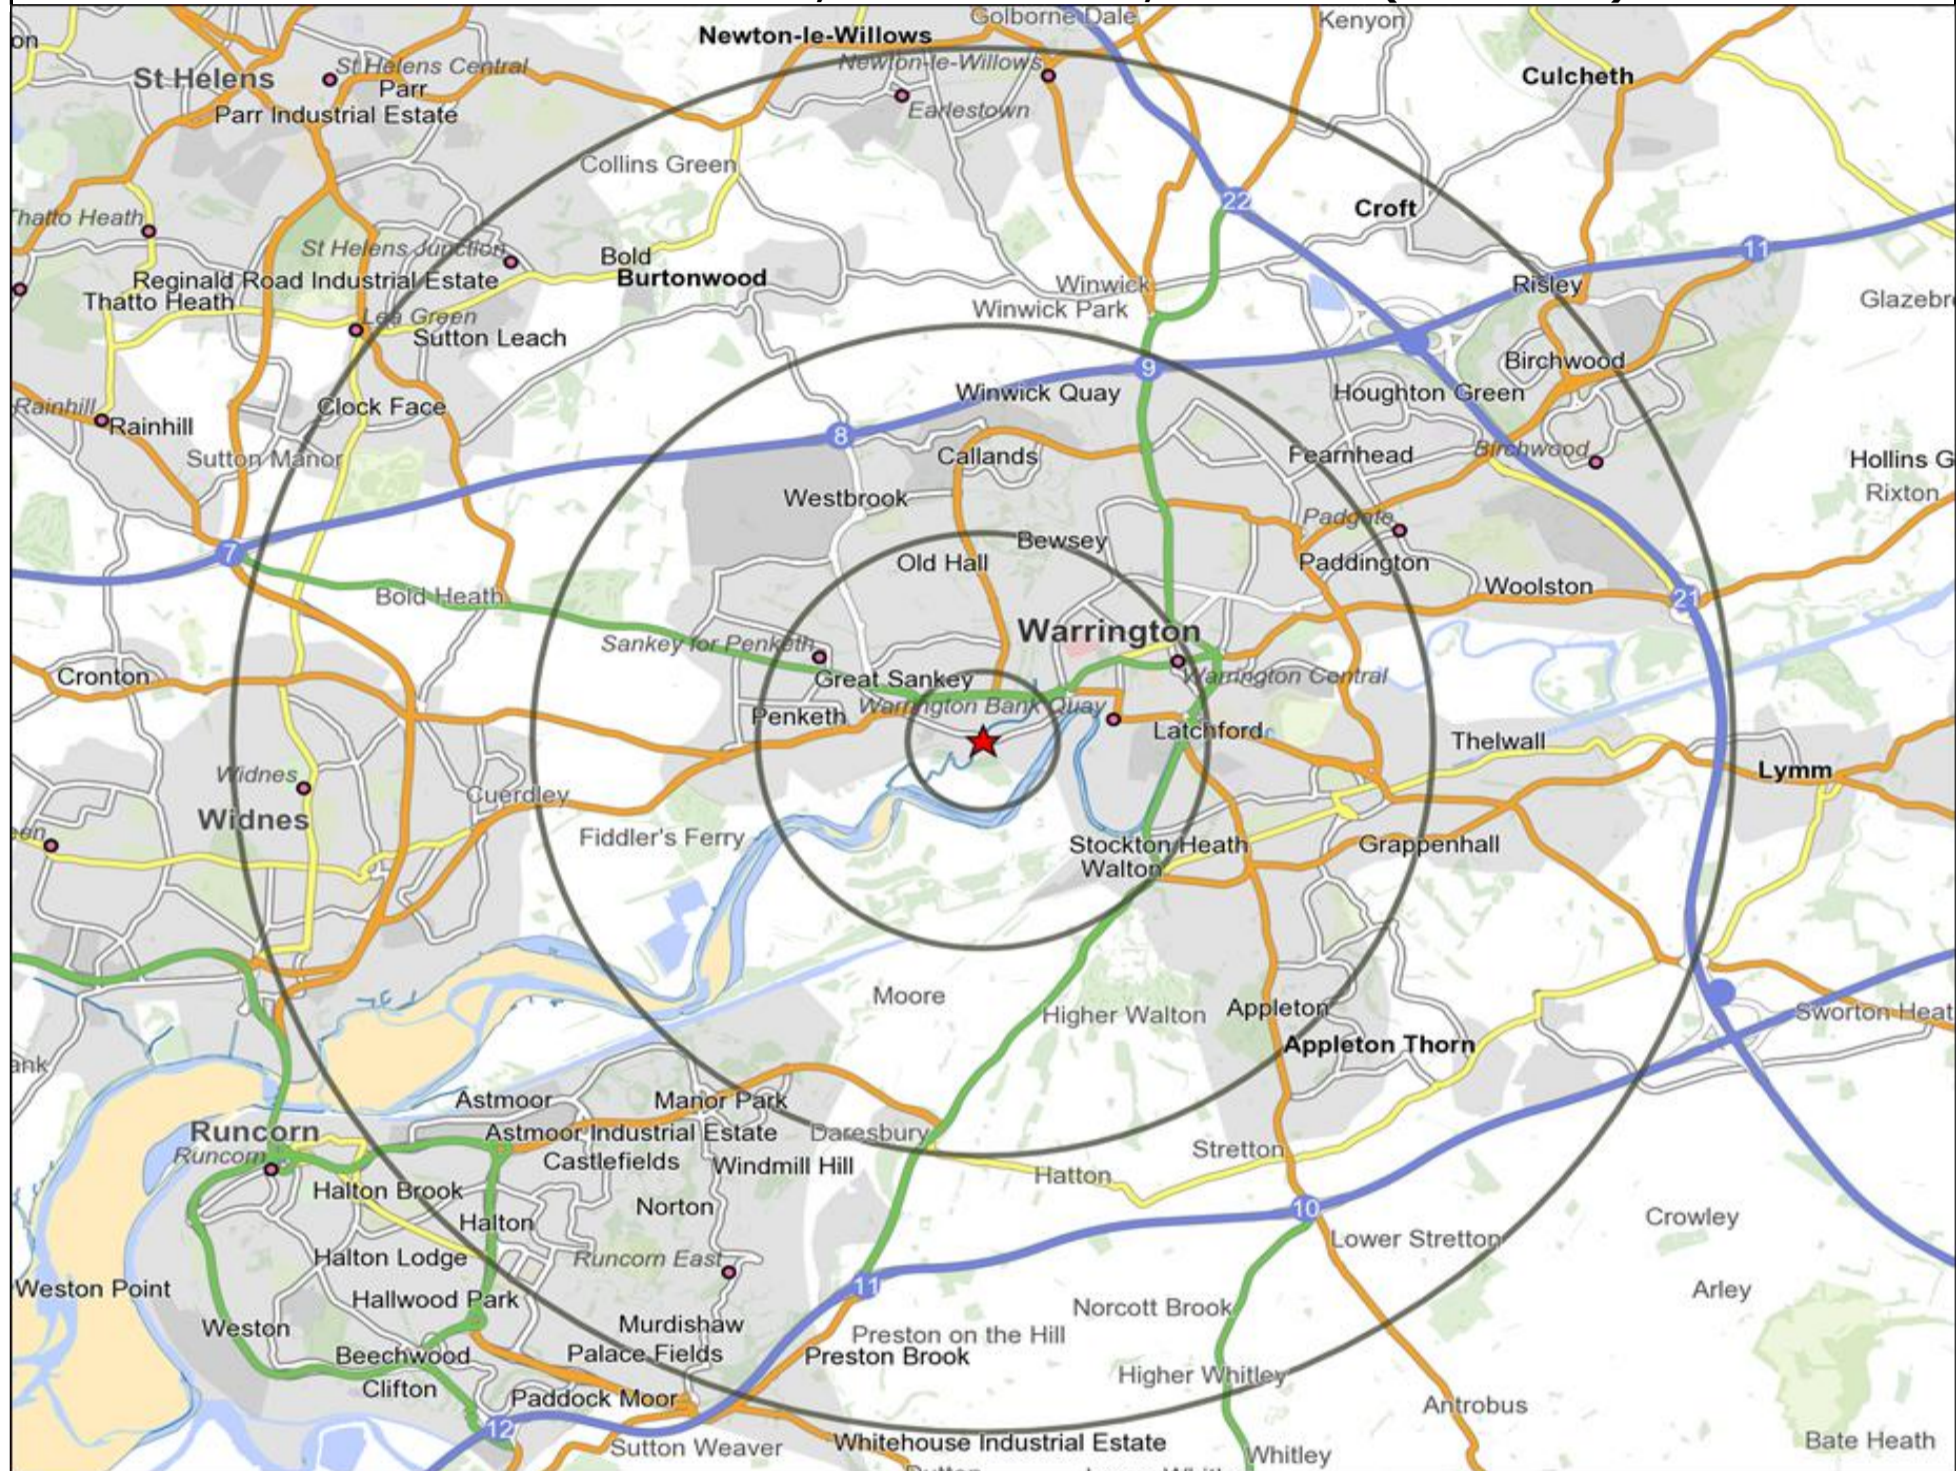

**Customer Profile Report for SLOOP HOTEL, SANKEY BRIDGES (Punch Outlet Number: 203322)
 OLD LIVERPOOL ROAD, WARRINGTON, WA5 1DP (WA 5 1DP)**

Copyright Experian Ltd, HERE 2015. Ordnance Survey © Crown copyright 2015

★ Location ○ 0.5, 1.5, 3 & 5 Mile Distance

Age Data Table

	Count:					Index:				
	0 - 0.5 Miles	0 - 1.5 Miles	0 - 3.0 Miles	0 - 5.0 Miles	15 Min Drivetime	0 - 0.5 Miles	0 - 1.5 Miles	0 - 3.0 Miles	0 - 5.0 Miles	15 Min Drivetime
0-15	984	8,060	25,555	53,696	41,823	111	106	105	104	102
16-17	122	933	3,013	6,479	4,990	112	99	100	101	98
18-24	328	3,122	10,462	22,329	18,225	77	85	89	89	92
25-34	939	6,486	19,219	36,803	30,606	146	117	109	98	103
35-44	677	5,730	17,283	35,673	28,352	113	111	105	102	102
45-54	565	5,562	19,097	41,416	32,218	85	97	104	106	104
55-64	465	4,163	13,337	32,017	24,261	87	91	91	103	98
65+	627	6,467	21,320	47,559	37,911	74	89	92	96	96
Population estimate 2015	4,707	40,523	129,286	275,972	218,386	100	100	100	100	100

- Location
- Branded Food
- Dry Led
- Café / Wine Bar
- Other
- 0.5, 1.5, 3 & 5 Mile Distance
- Circuit Bar
- Rural Character
- Rivers, Canals and Lakes
- Community Local

Competition Type Summary Table

Reporting Category	0 - 0.5 Miles
Café / Wine Bar	0
Circuit Bar	0
Community Local	4
Dry Led	0
Branded Food Pub	0
Rural	0
Other	2
Total	6

Local Competition: SLOOP HOTEL, SANKEY BRIDGES (203322)

List of Pubs (sorted by distance from Punch outlet) - Top 30 by Distance