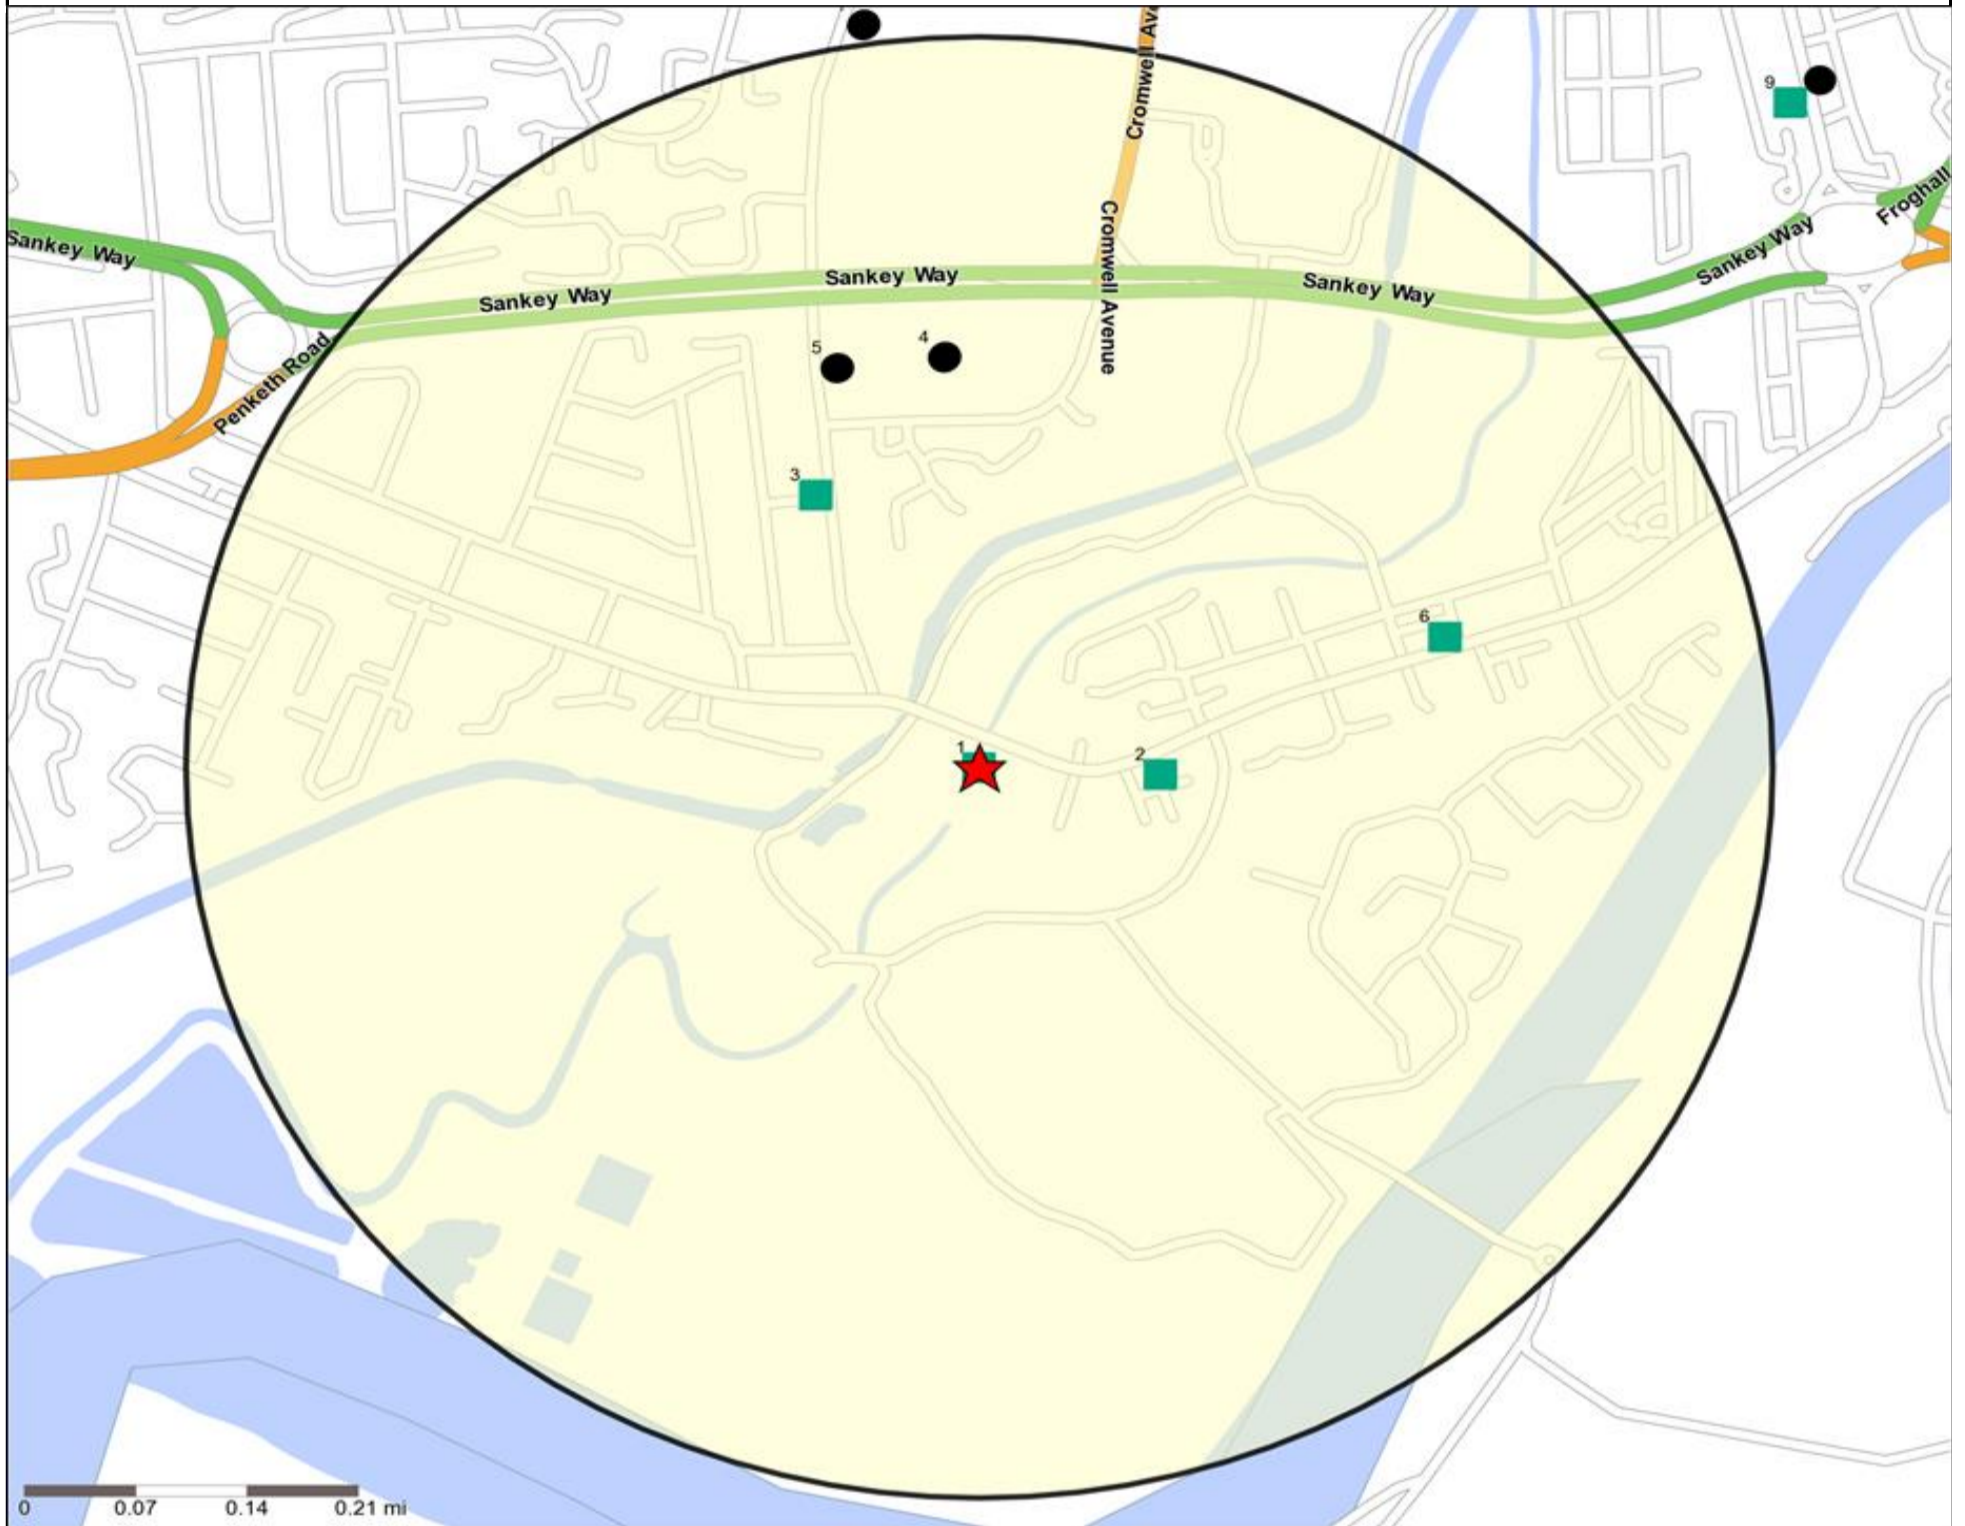

Competition Map and Data: SLOOP HOTEL, SANKEY BRIDGES (203322)

Numbers on competition points relate to the distance ranking in the competition table on page 7. Copyright Experian Ltd, HERE 2015. Ordnance Survey © Crown copyright 2015

- Location
- Branded Food
- Dry Led
- Cafe / Wine Bar
- Other
- Circuit Bar
- Rural Character
- 0.5, 1.5, 3 & 5 Mile Distance
- Community Local
- Rivers, Canals and Lakes

Competition Type Summary Table

Reporting Category	0 - 0.5 Miles
Café / Wine Bar	0
Circuit Bar	0
Community Local	4
Dry Led	0
Branded Food Pub	0
Rural	0
Other	2
Total	6

Local Competition: SLOOP HOTEL, SANKEY BRIDGES (203322)

List of Pubs (sorted by distance from Punch outlet) - Top 30 by Distance