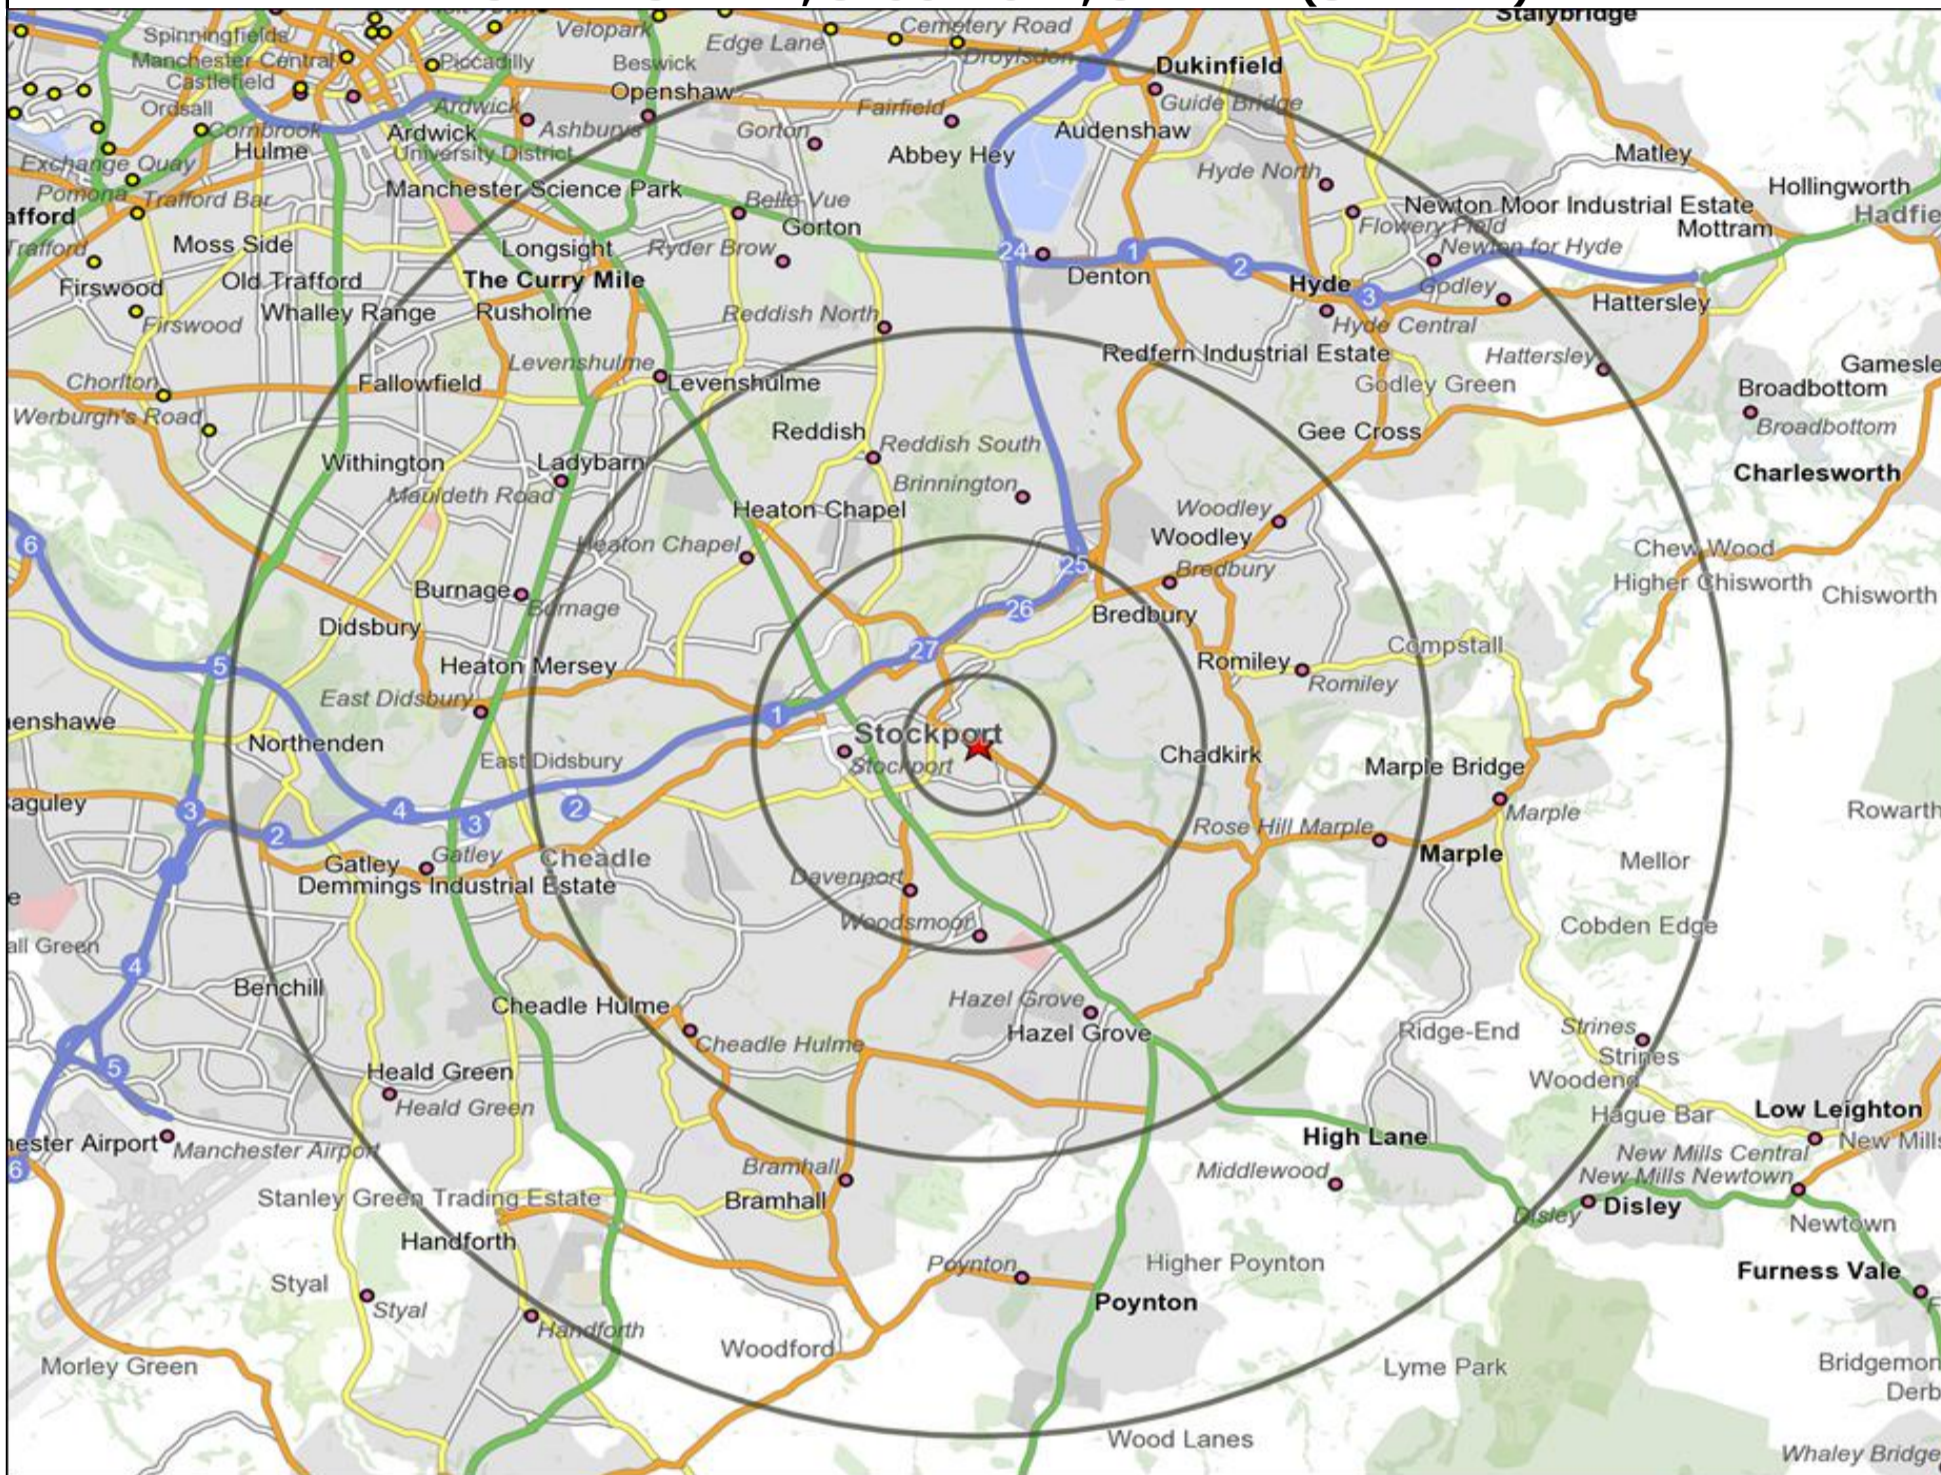

**Customer Profile Report for VICTORIA, STOCKPORT (Punch Outlet Number: 203535)
125 HALL STREET, STOCKPORT, SK1 4HE (SK 1 4HE)**

Copyright Experian Ltd, HERE 2015. Ordnance Survey © Crown copyright 2015

★ Location   ○ 0.5, 1.5, 3 & 5 Mile Distance

Age Data Table

	Count:					Index:				
	0 - 0.5 Miles	0 - 1.5 Miles	0 - 3.0 Miles	0 - 5.0 Miles	15 Min Drivetime	0 - 0.5 Miles	0 - 1.5 Miles	0 - 3.0 Miles	0 - 5.0 Miles	15 Min Drivetime
0-15	2,048	13,098	44,270	113,169	75,736	107	104	104	102	106
16-17	219	1,457	5,426	13,509	9,156	92	93	103	98	103
18-24	800	5,422	16,941	66,266	28,735	87	89	83	124	83
25-34	1,649	10,355	29,865	87,105	54,889	118	113	96	108	105
35-44	1,425	9,059	29,535	73,698	49,982	110	106	103	98	103
45-54	1,493	9,877	33,576	79,804	55,162	103	103	105	95	102
55-64	1,058	7,261	26,001	60,672	42,207	92	95	102	91	98
65+	1,519	10,765	40,815	96,364	65,754	83	89	100	91	96
Population estimate 2015	10,211	67,294	226,429	590,587	381,621	100	100	100	100	100

Ethnicity - Census 2011

	Count:					%:				
	0 - 0.5 Miles	0 - 1.5 Miles	0 - 3.0 Miles	0 - 5.0 Miles	15 Min Drivetime	0 - 0.5 Miles	0 - 1.5 Miles	0 - 3.0 Miles	0 - 5.0 Miles	15 Min Drivetime
White	9,598	61,706	204,664	479,313	330,025	96%	94%	92%	83%	88%
Mixed / Multiple Ethnic Groups	150	1,215	4,454	15,738	9,137	2%	2%	2%	3%	2%
Asian / Asian British	144	1,976	10,032	59,179	25,047	1%	3%	5%	10%	7%
Black / African / Caribbean / Black British	40	520	2,154	17,333	6,748	0%	1%	1%	3%	2%
Other Ethnic Group	27	229	1,367	8,379	3,512	0%	0%	1%	1%	1%
All People (Ethnic Group)	9,959	65,646	222,671	579,942	374,469	100	100	100	100	100