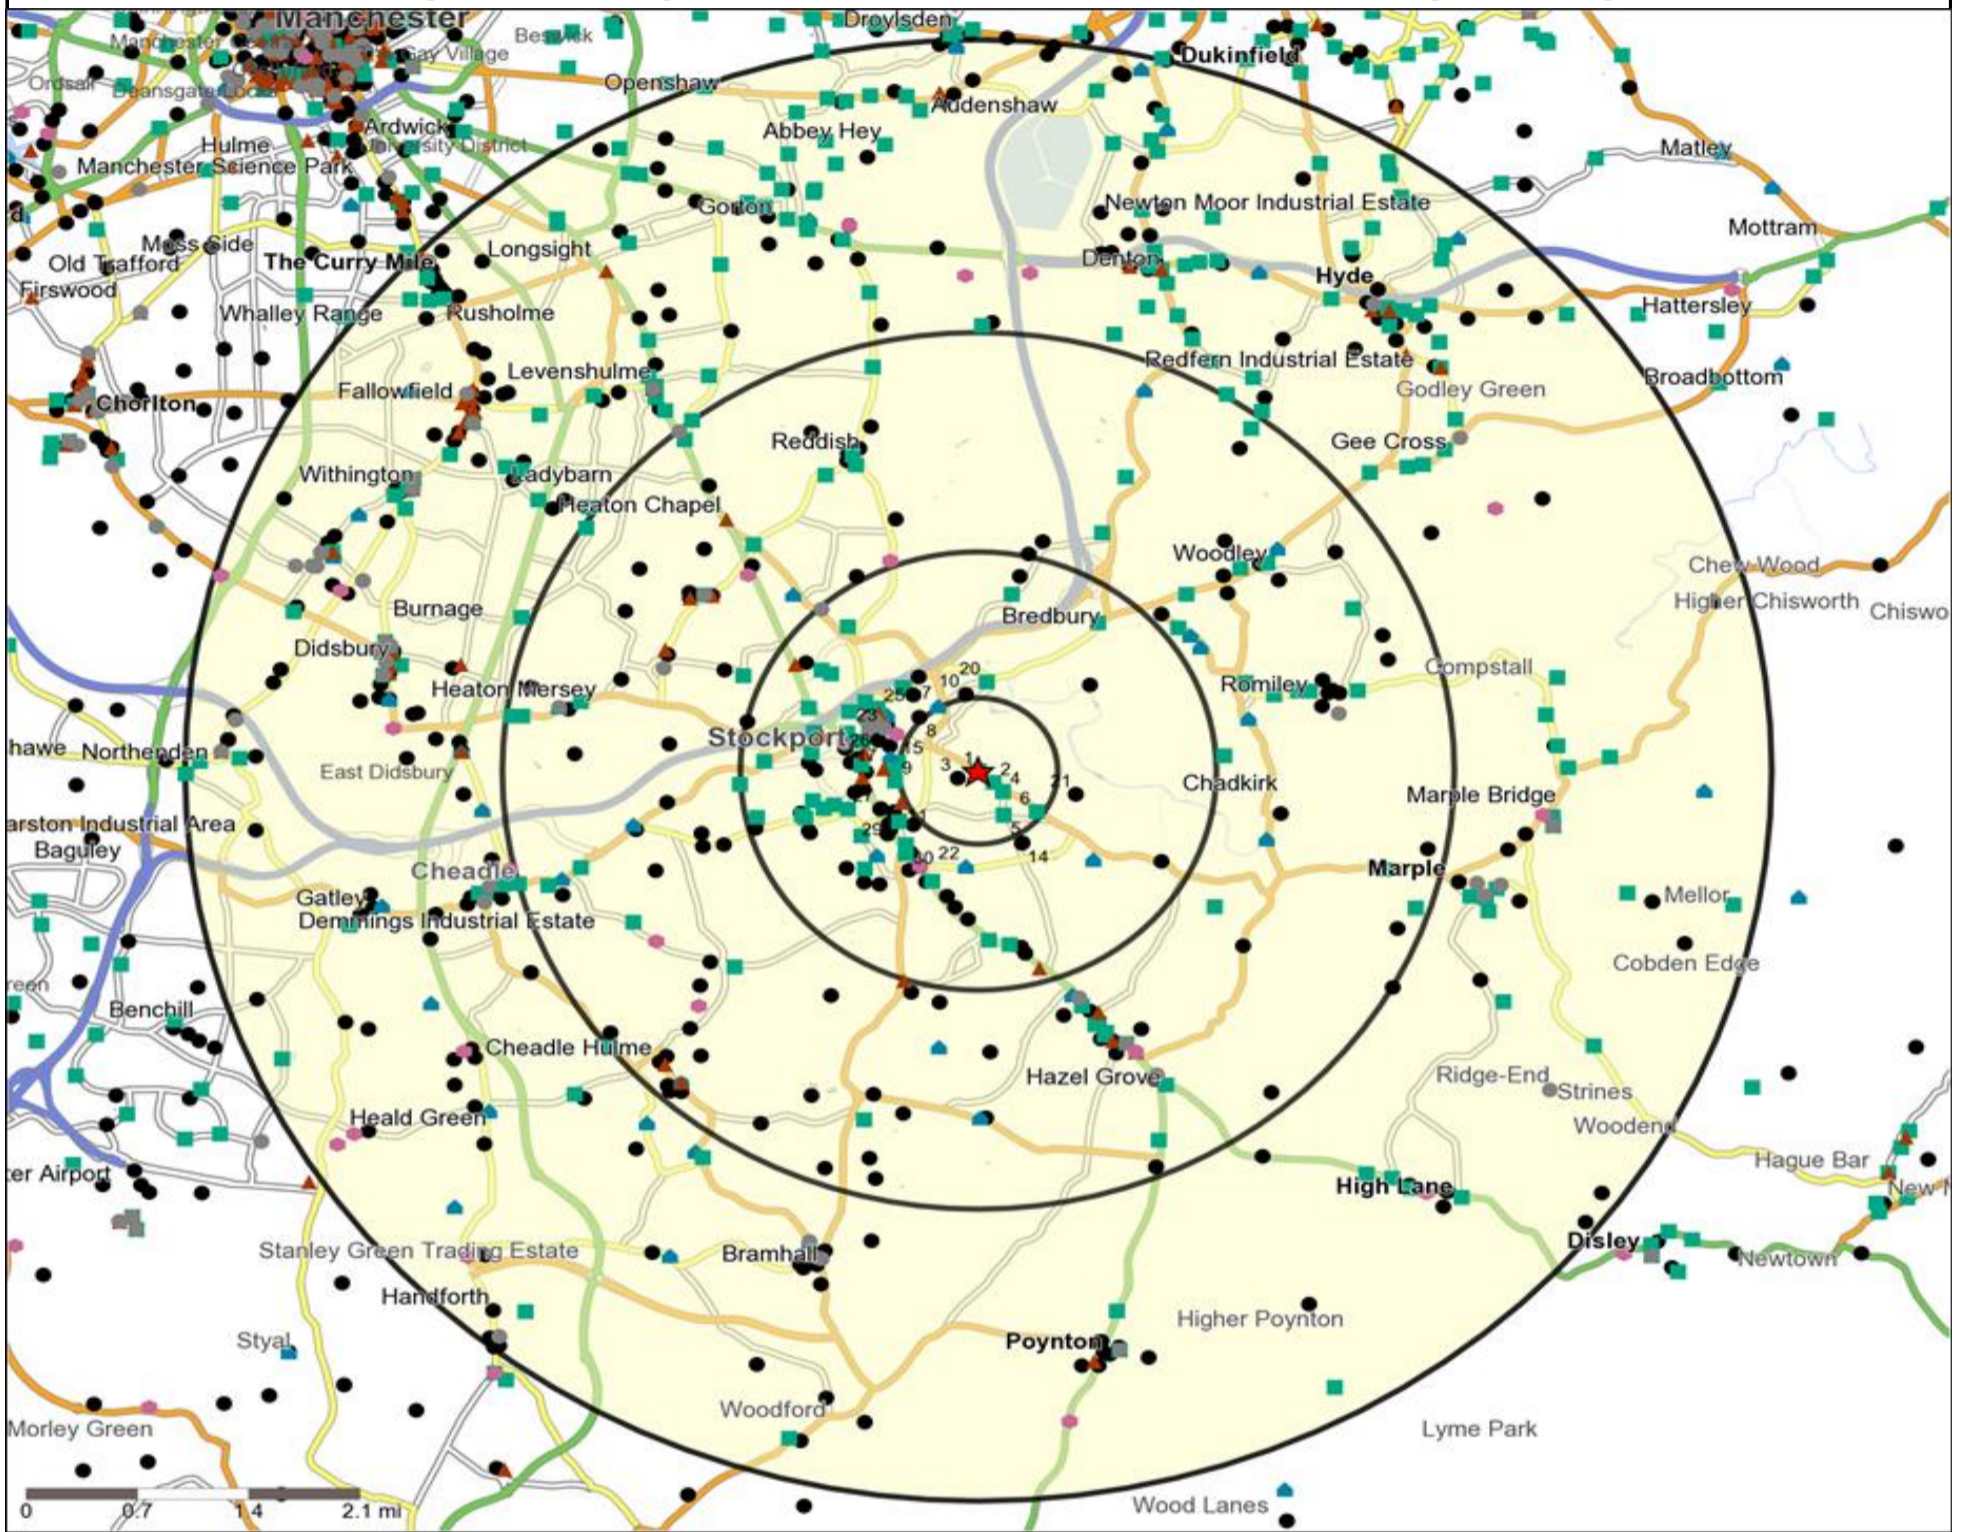

Occasions Map and Data: VICTORIA, STOCKPORT (203535)

Copyright Experian Ltd, HERE 2015. Ordnance Survey © Crown copyright 2015

- ★ Location
- 0.5, 1.5, 3 & 5 Mile Distance
- ~ Rivers, Canals and Lakes
- Occasions Types**
■ 01 Mine's a Pint
◆ 02 Early Doors
● 03 Everyday is Friday
- ▲ 04 Weekend Millionaires
● 05 Out On The Town
▲ 06 Business and Pleasure
● 07 Sporting Pints
- 08 Student Social
▼ 09 Leisurely Lunch
✕ 10 Wining and Dining
▲ 11 Household Outing
- ★ 12 Midweek Meal Deal
◆ 13 Date Night
★ 14 Birthday Treat
+ 15 Pre Show Meal

Competition Map and Data: VICTORIA, STOCKPORT (203535)

Numbers on competition points relate to the distance ranking in the competition table on page 7. Copyright Experian Ltd, HERE 2015. Ordnance Survey © Crown copyright 2015

Reporting Category	0 - 0.5 Miles
Café / Wine Bar	0
Circuit Bar	0
Community Local	5
Dry Led	0
Branded Food Pub	0
Rural	0
Other	1
Total	6

Local Competition: VICTORIA, STOCKPORT (203535)

List of Pubs (sorted by distance from Punch outlet) - Top 30 by Distance