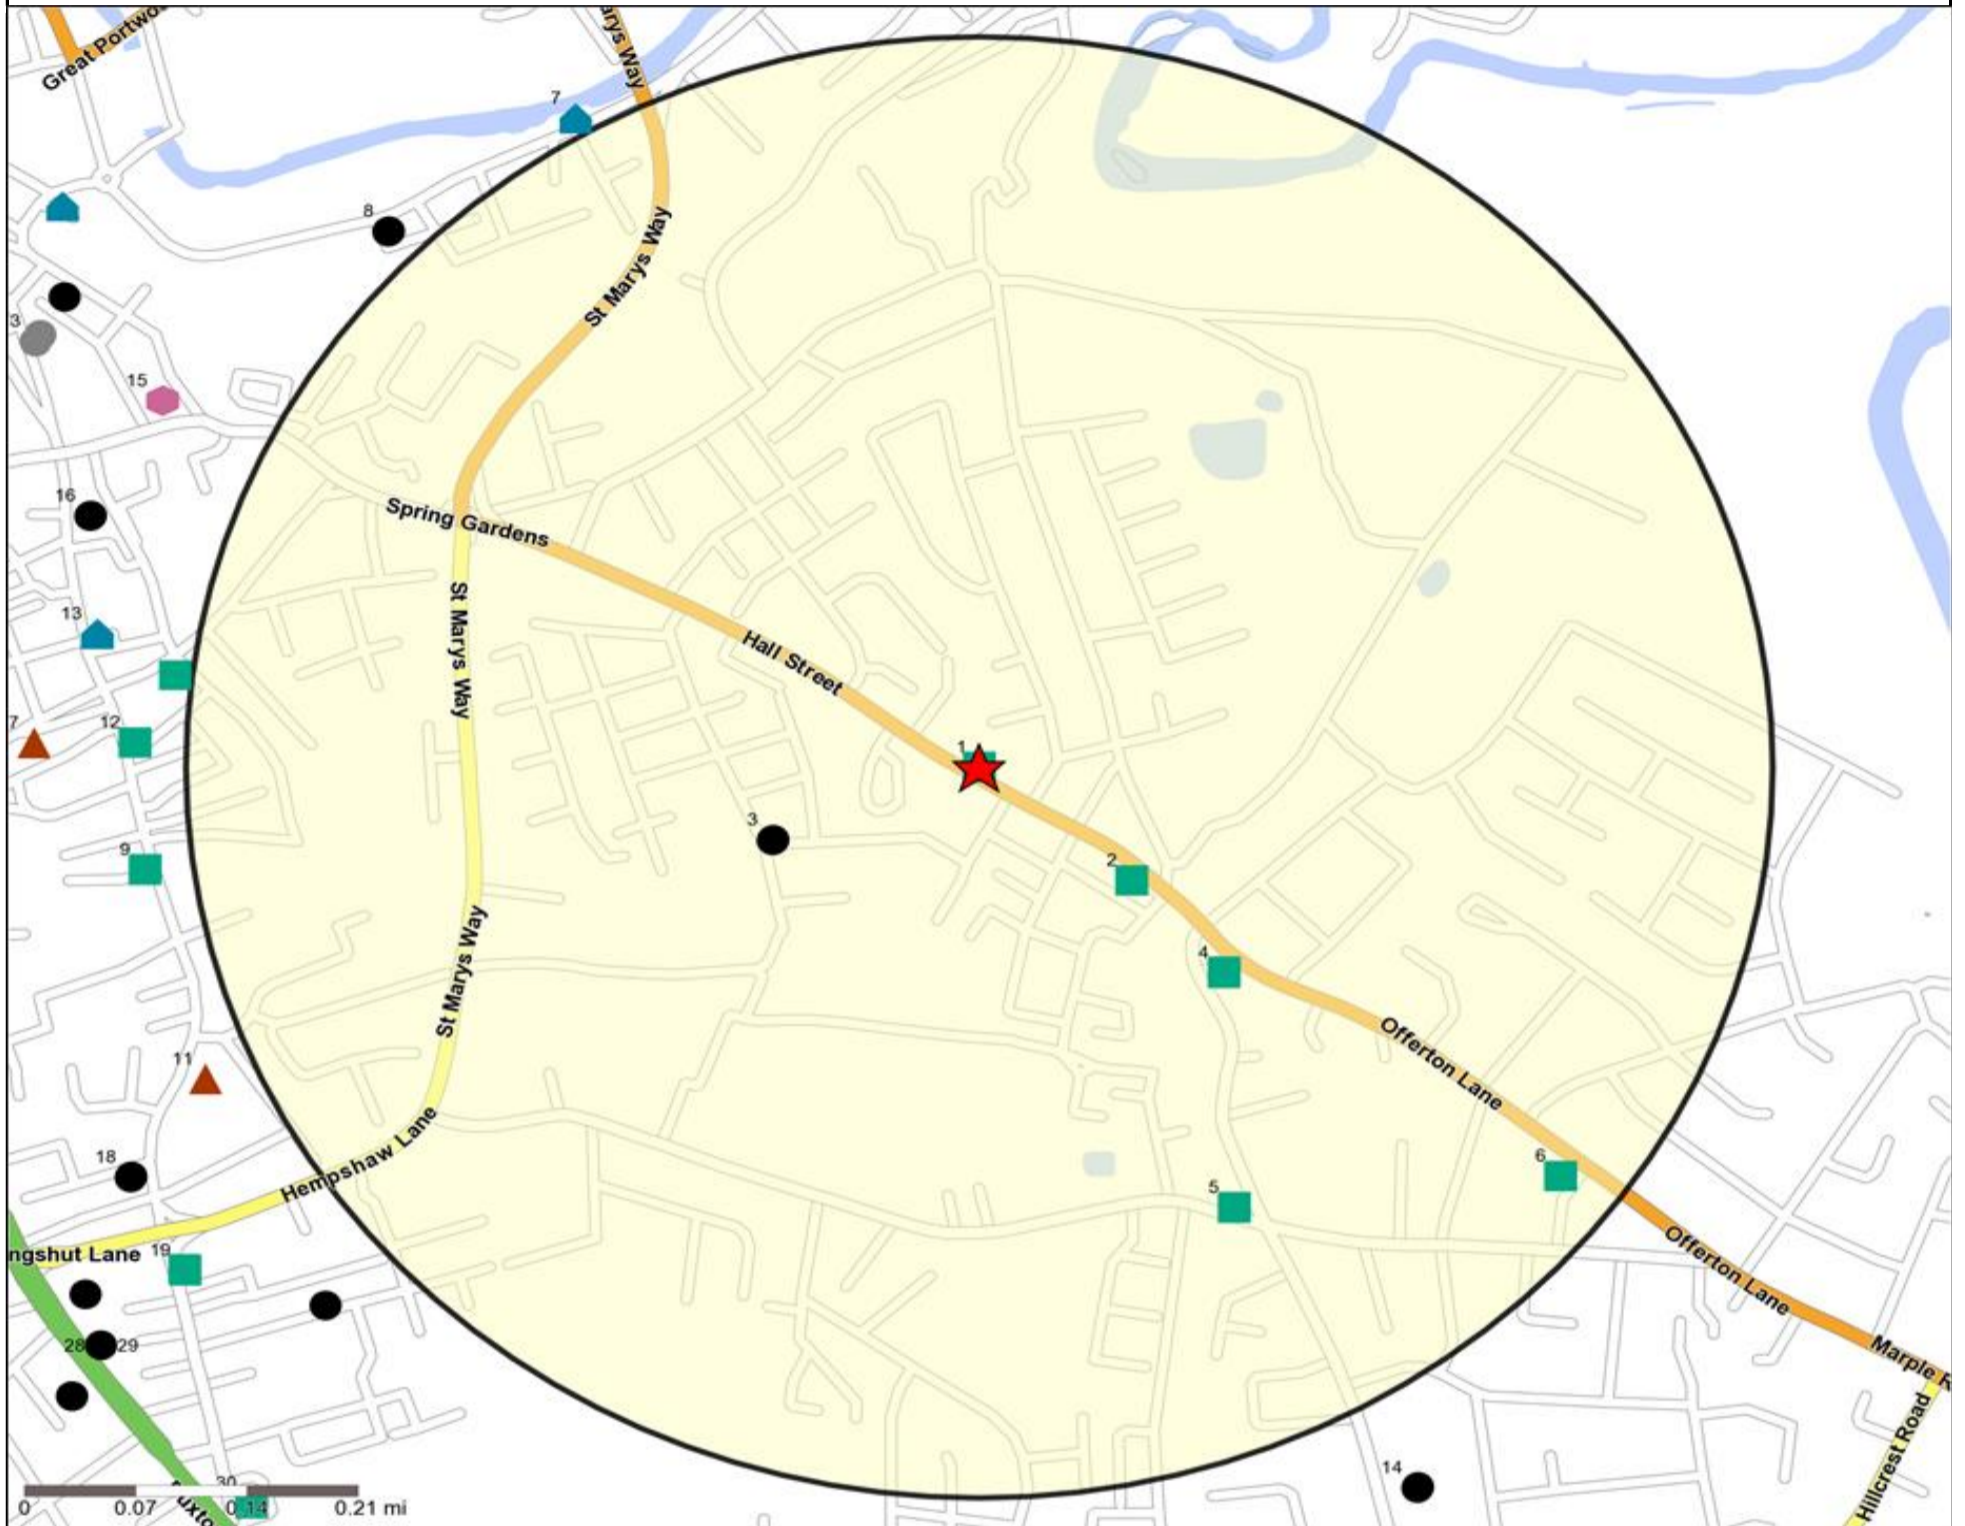

Occasions Map and Data: VICTORIA, STOCKPORT (203535)

Copyright Experian Ltd, HERE 2015. Ordnance Survey © Crown copyright 2015

- ★ Location
- 0.5, 1.5, 3 & 5 Mile Distance
- ~ Rivers, Canals and Lakes
- Occasions Types**
■ 01 Mine's a Pint
◆ 02 Early Doors
● 03 Everyday is Friday
- ▲ 04 Weekend Millionaires
● 05 Out On The Town
▲ 06 Business and Pleasure
● 07 Sporting Pints
- 08 Student Social
▼ 09 Leisurely Lunch
✕ 10 Wining and Dining
▲ 11 Household Outing
- ★ 12 Midweek Meal Deal
◆ 13 Date Night
★ 14 Birthday Treat
+ 15 Pre Show Meal

Competition Map and Data: VICTORIA, STOCKPORT (203535)

Numbers on competition points relate to the distance ranking in the competition table on page 7. Copyright Experian Ltd, HERE 2015. Ordnance Survey © Crown copyright 2015

Reporting Category	0 - 0.5 Miles
Café / Wine Bar	0
Circuit Bar	0
Community Local	5
Dry Led	0
Branded Food Pub	0
Rural	0
Other	1
Total	6

Local Competition: VICTORIA, STOCKPORT (203535)

List of Pubs (sorted by distance from Punch outlet) - Top 30 by Distance