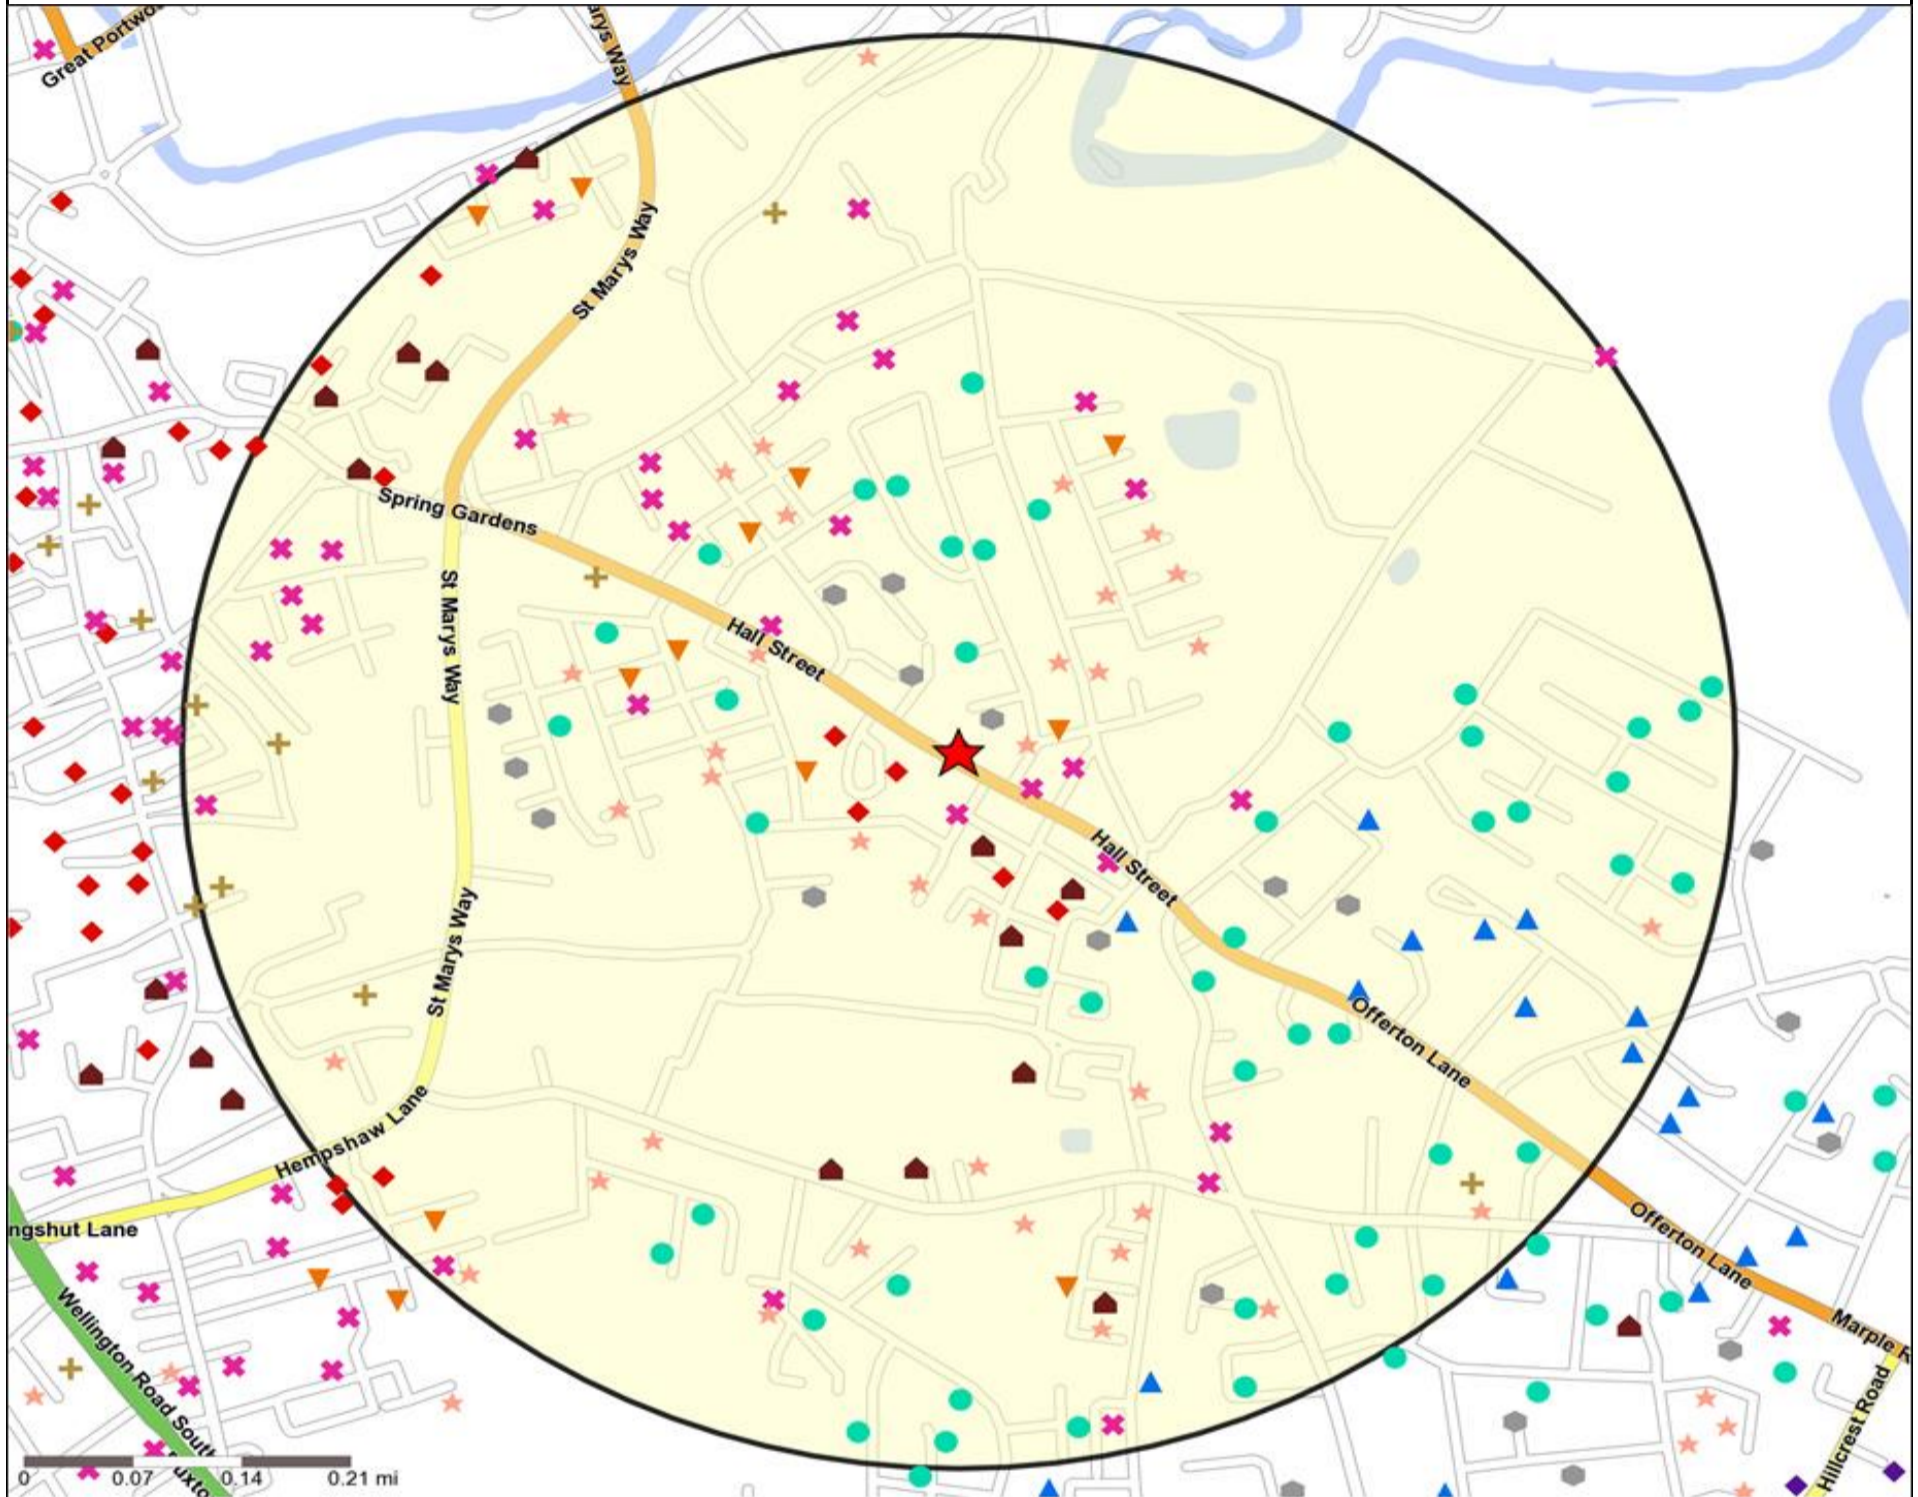

Mosaic UK Map and Data: VICTORIA, STOCKPORT (203535)

Copyright Experian Ltd, HERE 2015. Ordnance Survey © Crown copyright 2015

Location	Mosaic UK Groups	D Rural Reality	H Aspiring Homemakers	L Vintage Value
0.5, 1.5, 3 & 5 Mile Distance	A City Prosperity	E Senior Security	I Family Basics	M Modest Traditions
Rivers, Canals and Lakes	B Prestige Positions	F Suburban Stability	J Transient Renters	N Urban Cohesion
	C Country Living	G Domestic Success	K Municipal Challenge	O Rental Hubs

Mosaic UK Data Table (Residential)

	Count:	Index:
	0 - 0.5 Miles	0 - 0.5 Miles
A City Prosperity (18+)	0	0
B Prestige Positions (18+)	0	0
C Country Living (18+)	0	0
D Rural Reality (18+)	0	0
E Senior Security (18+)	442	68
F Suburban Stability (18+)	495	102
G Domestic Success (18+)	0	0
H Aspiring Homemakers (18+)	2,510	347
I Family Basics (18+)	479	84
J Transient Renters (18+)	1,227	268
K Municipal Challenge (18+)	408	87
L Vintage Value (18+)	443	89
M Modest Traditions (18+)	1,665	441
N Urban Cohesion (18+)	0	0
O Rental Hubs (18+)	275	45
Adults 18+ estimate 2015	7,944	100