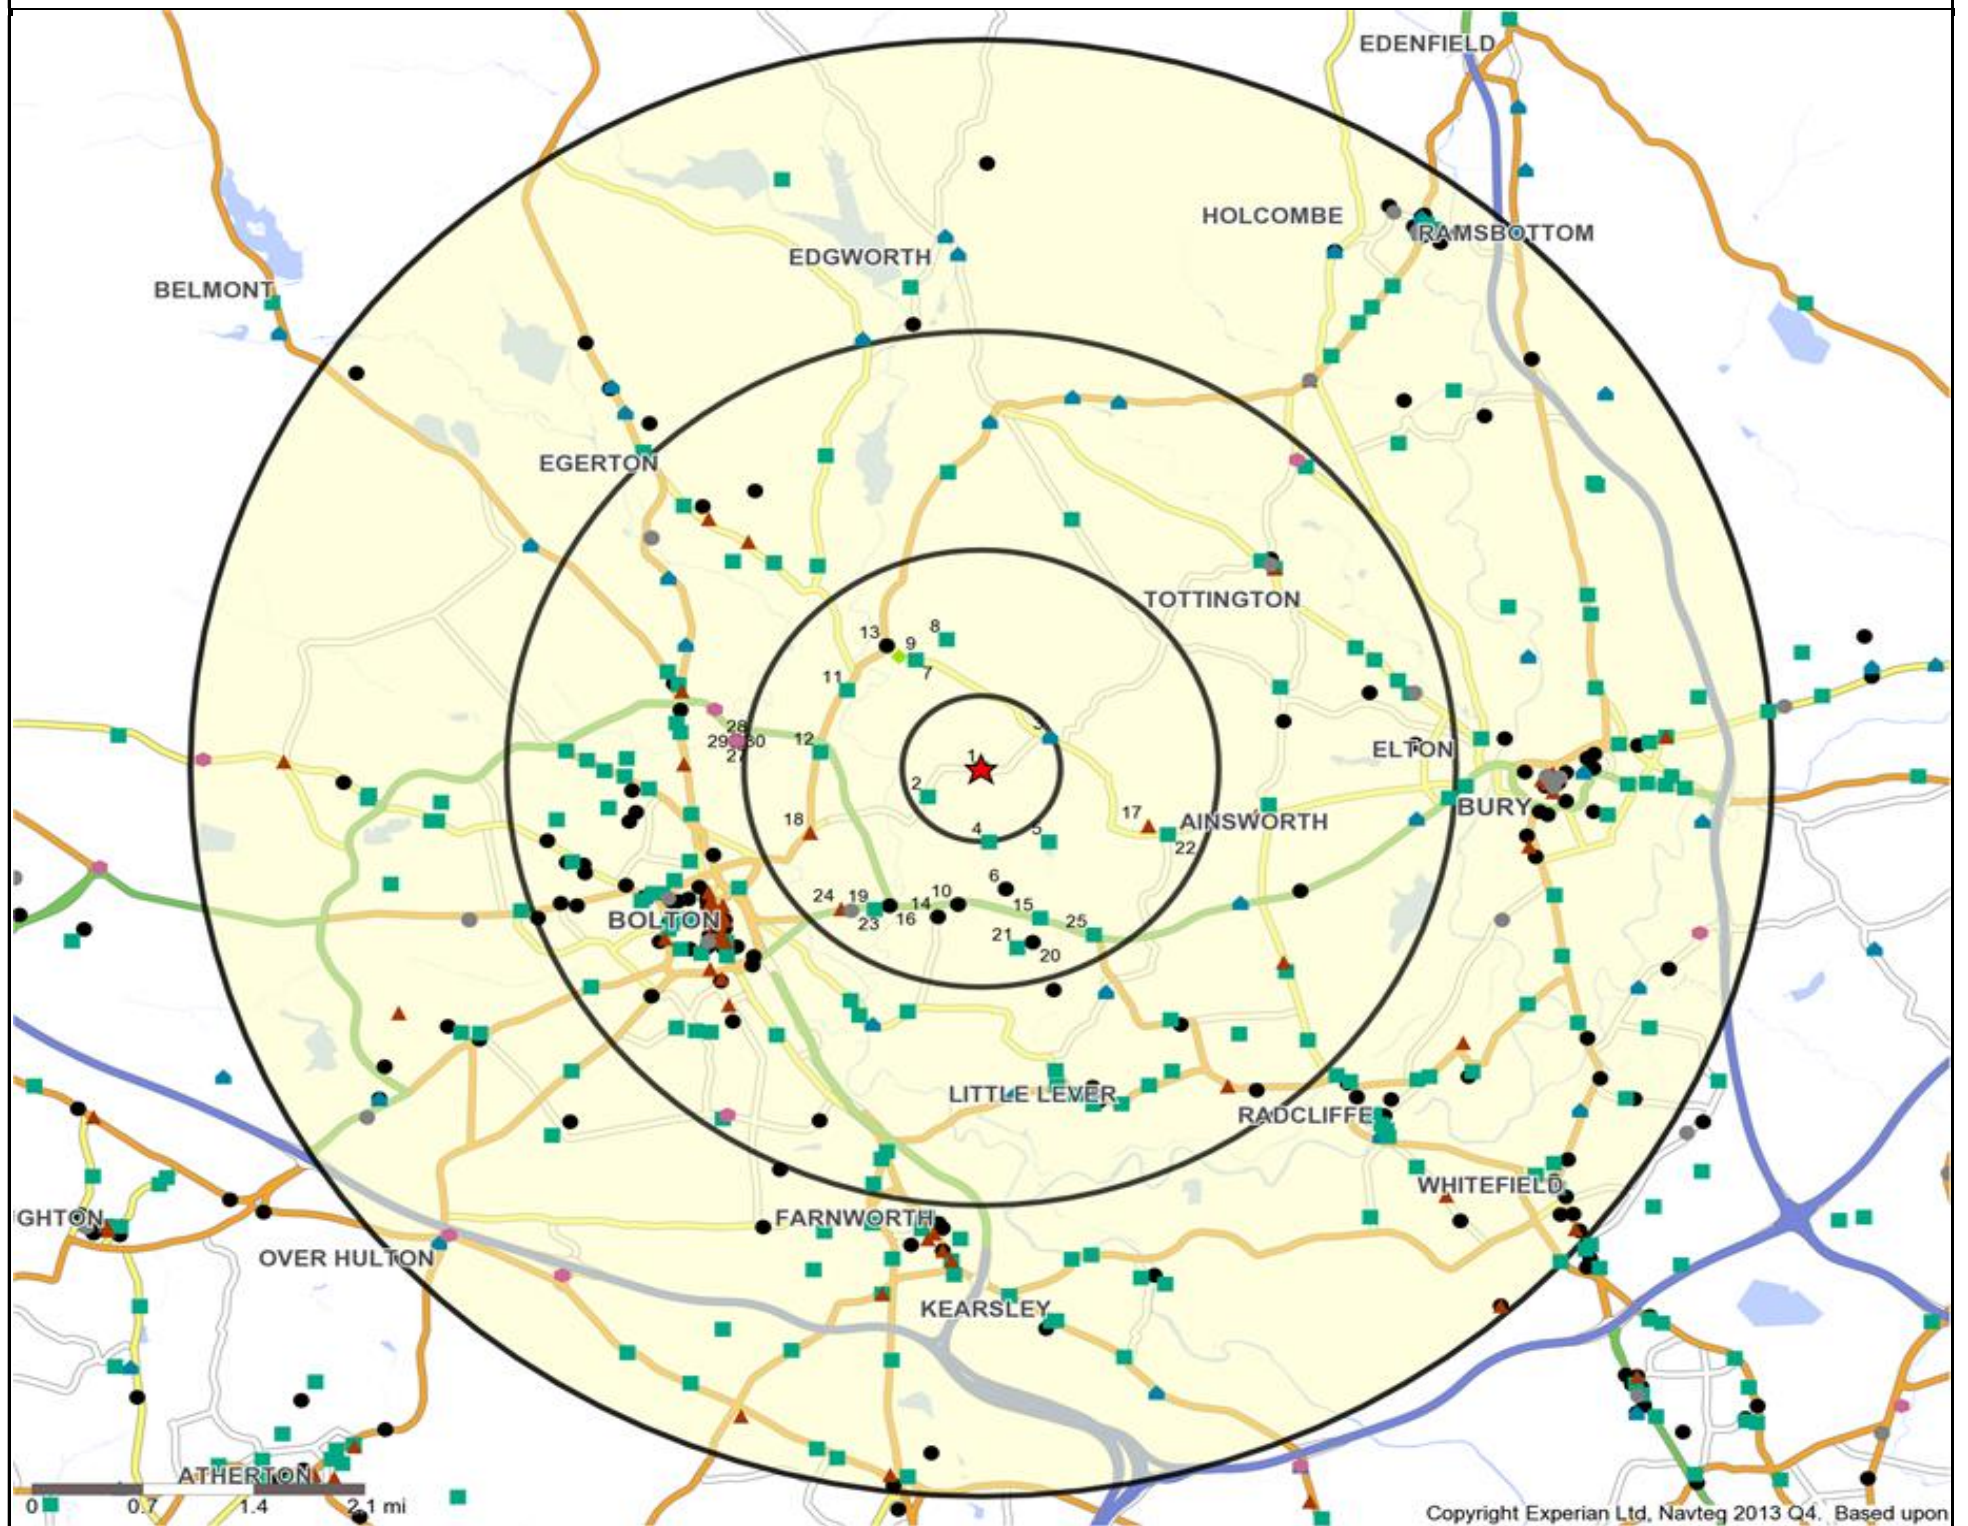

Mosaic Map and Data: White Horse (373163)

- ★ Location
- 0.5, 1.5, 3 & 5 Mile Distance
- ~ Rivers, Canals and Lakes
- Mosaic UK Groups**
- A City Prosperity
- ◆ B Prestige Positions
- C Country Living
- ▲ D Rural Reality
- E Senior Security
- ▲ F Suburban Stability
- G Domestic Success
- H Aspiring Homemakers
- ▼ I Family Basics
- ✖ J Transient Renters
- ◆ K Municipal Challenge
- L Vintage Value
- ★ M Modest Traditions
- ★ N Urban Cohesion
- ✚ O Rental Hubs

Mosaic Data Table (Residential)	Count:	Index:
	0 - 0.5 Miles	0 - 0.5 Miles
A City Prosperity (18+)	0	0
B Prestige Positions (18+)	526	115
C Country Living (18+)	0	0
D Rural Reality (18+)	0	0
E Senior Security (18+)	1,378	292
F Suburban Stability (18+)	916	243
G Domestic Success (18+)	335	64
H Aspiring Homemakers (18+)	499	89
I Family Basics (18+)	1,381	303
J Transient Renters (18+)	132	39
K Municipal Challenge (18+)	303	88
L Vintage Value (18+)	296	90
M Modest Traditions (18+)	213	73
N Urban Cohesion (18+)	0	0
O Rental Hubs (18+)	0	0
Adults 18+ estimate 2013	5,979	100

Competition Map and Data: White Horse (373163)

Numbers on competition points relate to the distance ranking in the competition table on page 8.

-  Location
-  Branded Food
-  Dry Led
-  Café / Wine Bar
-  Other
-  Rural Character
-  Circuit Bar
-  Community Local
-  0.5, 1.5, 3 & 5 Mile Distance
-  Rivers, Canals and Lakes

Competition Map and Data: White Horse (373163)

Numbers on competition points relate to the distance ranking in the competition table on page 8.

-  Location
-  Branded Food
-  Dry Led
-  Café / Wine Bar
-  Other
-  0.5, 1.5, 3 & 5 Mile Distance
-  Circuit Bar
-  Rural Character
-  Rivers, Canals and Lakes
-  Community Local