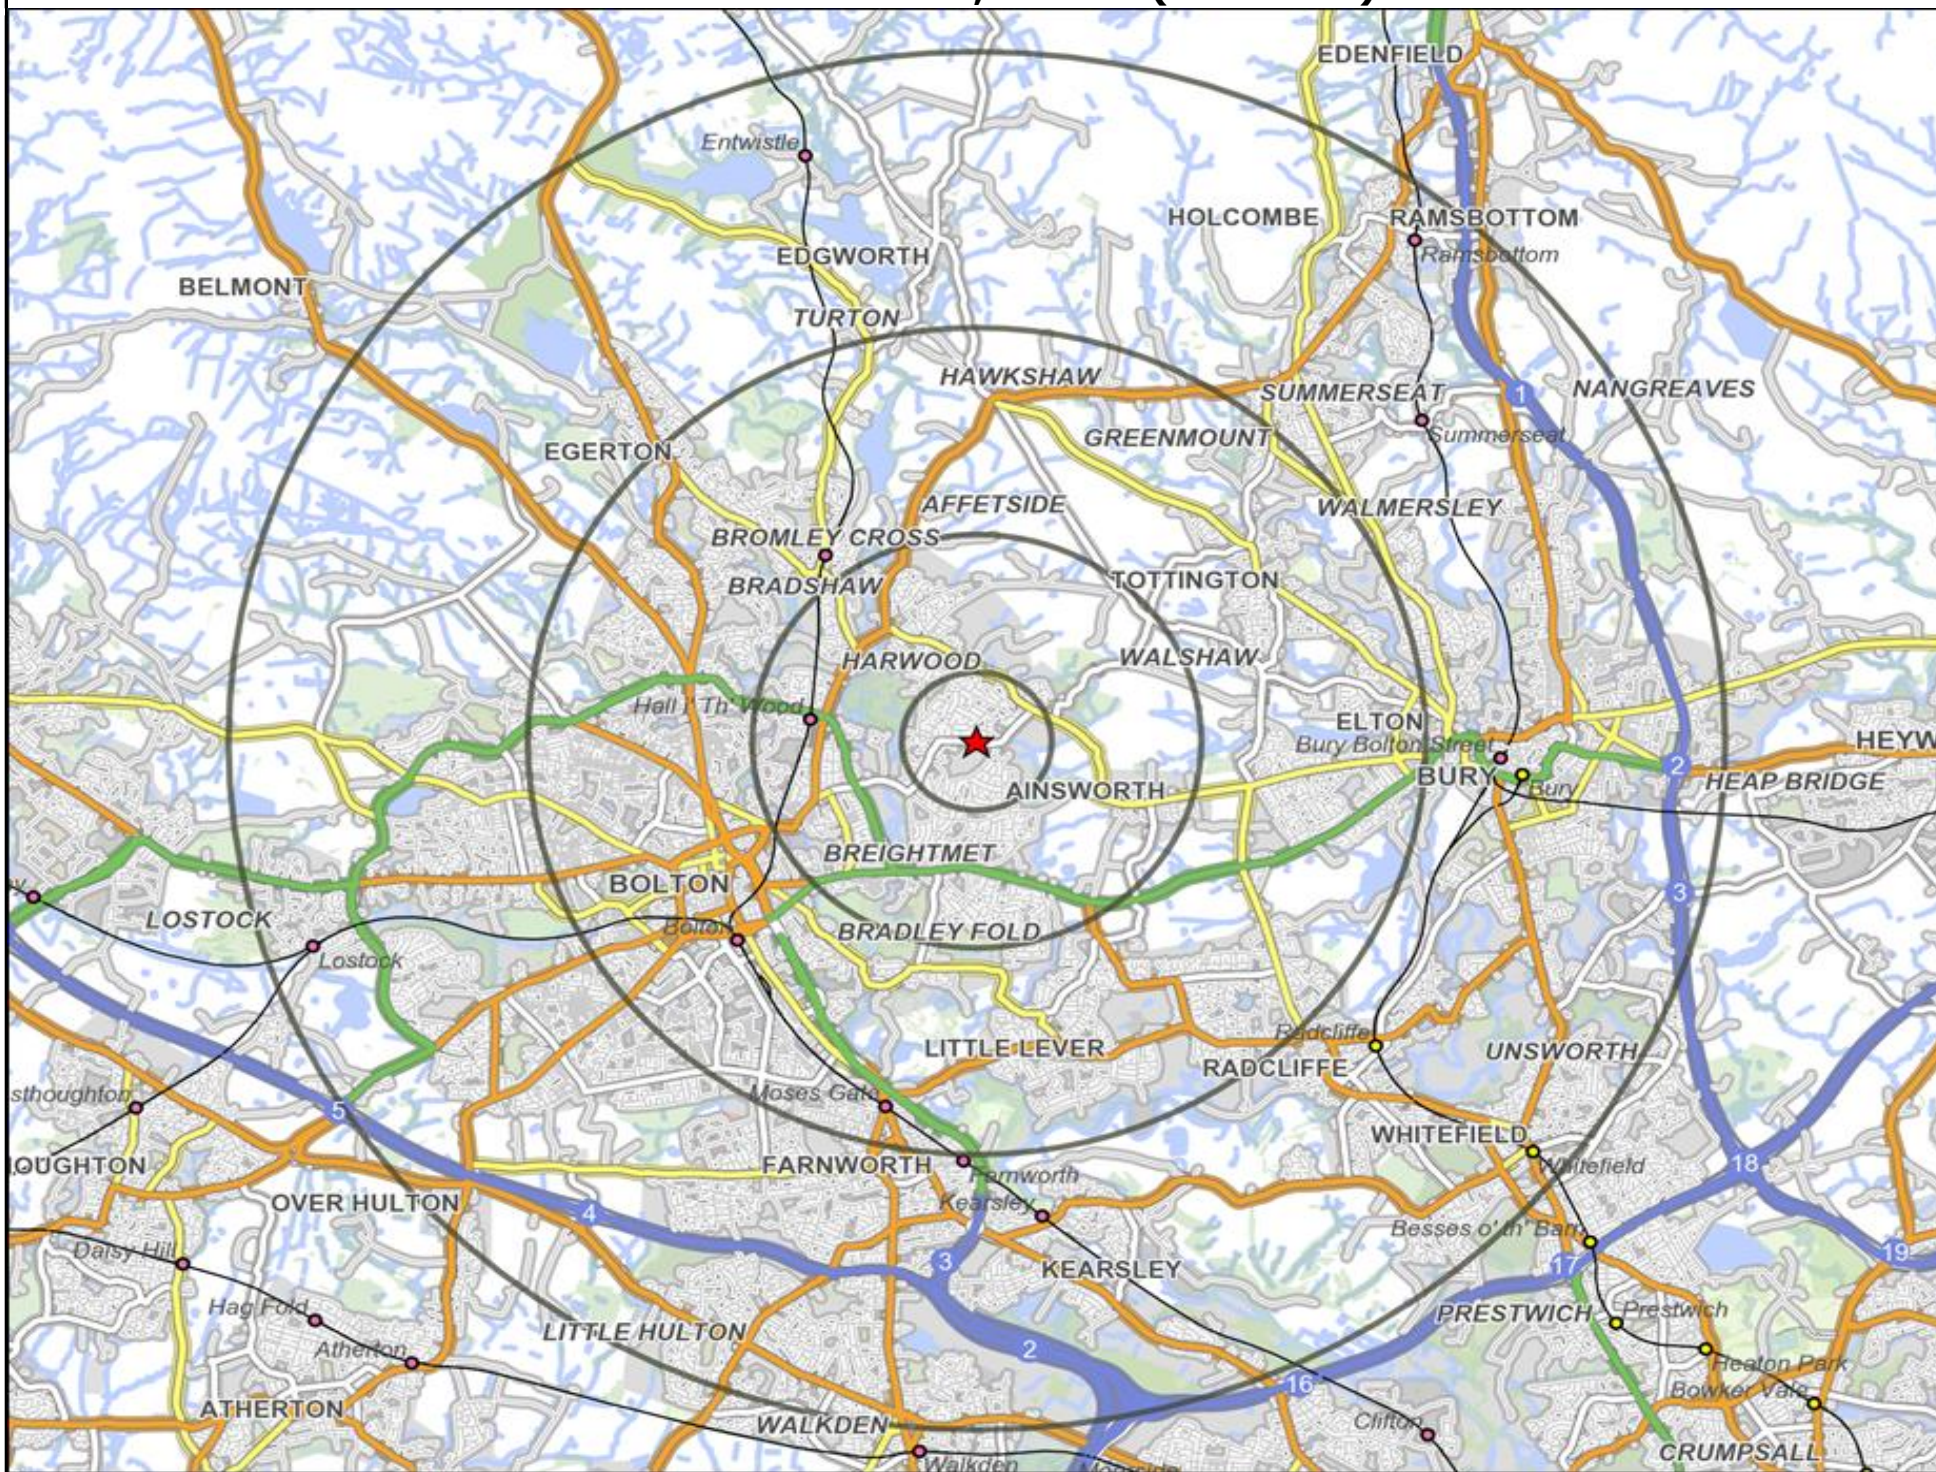

**Customer Profile Report for White Horse (Punch Outlet Number: 373163)
177 Stitch mi Lane, Bolton (BL 2 4HT)**

★ Location ○ 0.5, 1.5, 3 & 5 Mile Distance

Age Data Table

	Count:					Index:				
	0 - 0.5 Miles	0 - 1.5 Miles	0 - 3.0 Miles	0 - 5.0 Miles	15 Min Drivetime	0 - 0.5 Miles	0 - 1.5 Miles	0 - 3.0 Miles	0 - 5.0 Miles	15 Min Drivetime
0-15	1,621	8,267	36,734	80,755	47,565	111	105	107	110	108
16-17	189	1,104	4,708	10,331	6,162	100	109	107	109	109
18-24	577	3,562	16,747	35,027	21,344	79	91	98	96	97
25-34	795	5,028	23,496	50,380	30,042	76	89	96	96	95
35-44	991	5,338	24,557	52,993	31,646	94	94	100	100	100
45-54	1,099	5,856	25,114	54,329	32,526	101	99	98	99	99
55-64	1,004	5,097	20,977	44,172	26,901	112	105	100	98	100
65+	1,515	7,829	30,109	62,944	38,723	114	109	97	95	97
Population estimate 2013	7,791	42,081	182,442	390,931	234,909	100	100	100	100	100

Mosaic Map and Data: White Horse (373163)

★ Location
 0.5, 1.5, 3 & 5 Mile Distance
~ Rivers, Canals and Lakes

Mosaic UK Groups
■ A City Prosperity
◆ B Prestige Positions
● C Country Living
▲ D Rural Reality
■ E Senior Security
▲ F Suburban Stability
● G Domestic Success
● H Aspiring Homemakers
▼ I Family Basics
✕ J Transient Renters
◆ K Municipal Challenge
▲ L Vintage Value
★ M Modest Traditions
★ N Urban Cohesion
+ O Rental Hubs

Competition Map and Data: White Horse (373163)

Numbers on competition points relate to the distance ranking in the competition table on page 8.

-  Location
-  Branded Food
-  Dry Led
-  Café / Wine Bar
-  Other
-  Rural Character
-  Circuit Bar
-  Community Local
-  0.5, 1.5, 3 & 5 Mile Distance
-  Rivers, Canals and Lakes

Competition Map and Data: White Horse (373163)

Numbers on competition points relate to the distance ranking in the competition table on page 8.

-  Location
-  Branded Food
-  Dry Led
-  Café / Wine Bar
-  Other
-  0.5, 1.5, 3 & 5 Mile Distance
-  Circuit Bar
-  Rural Character
-  Rivers, Canals and Lakes
-  Community Local