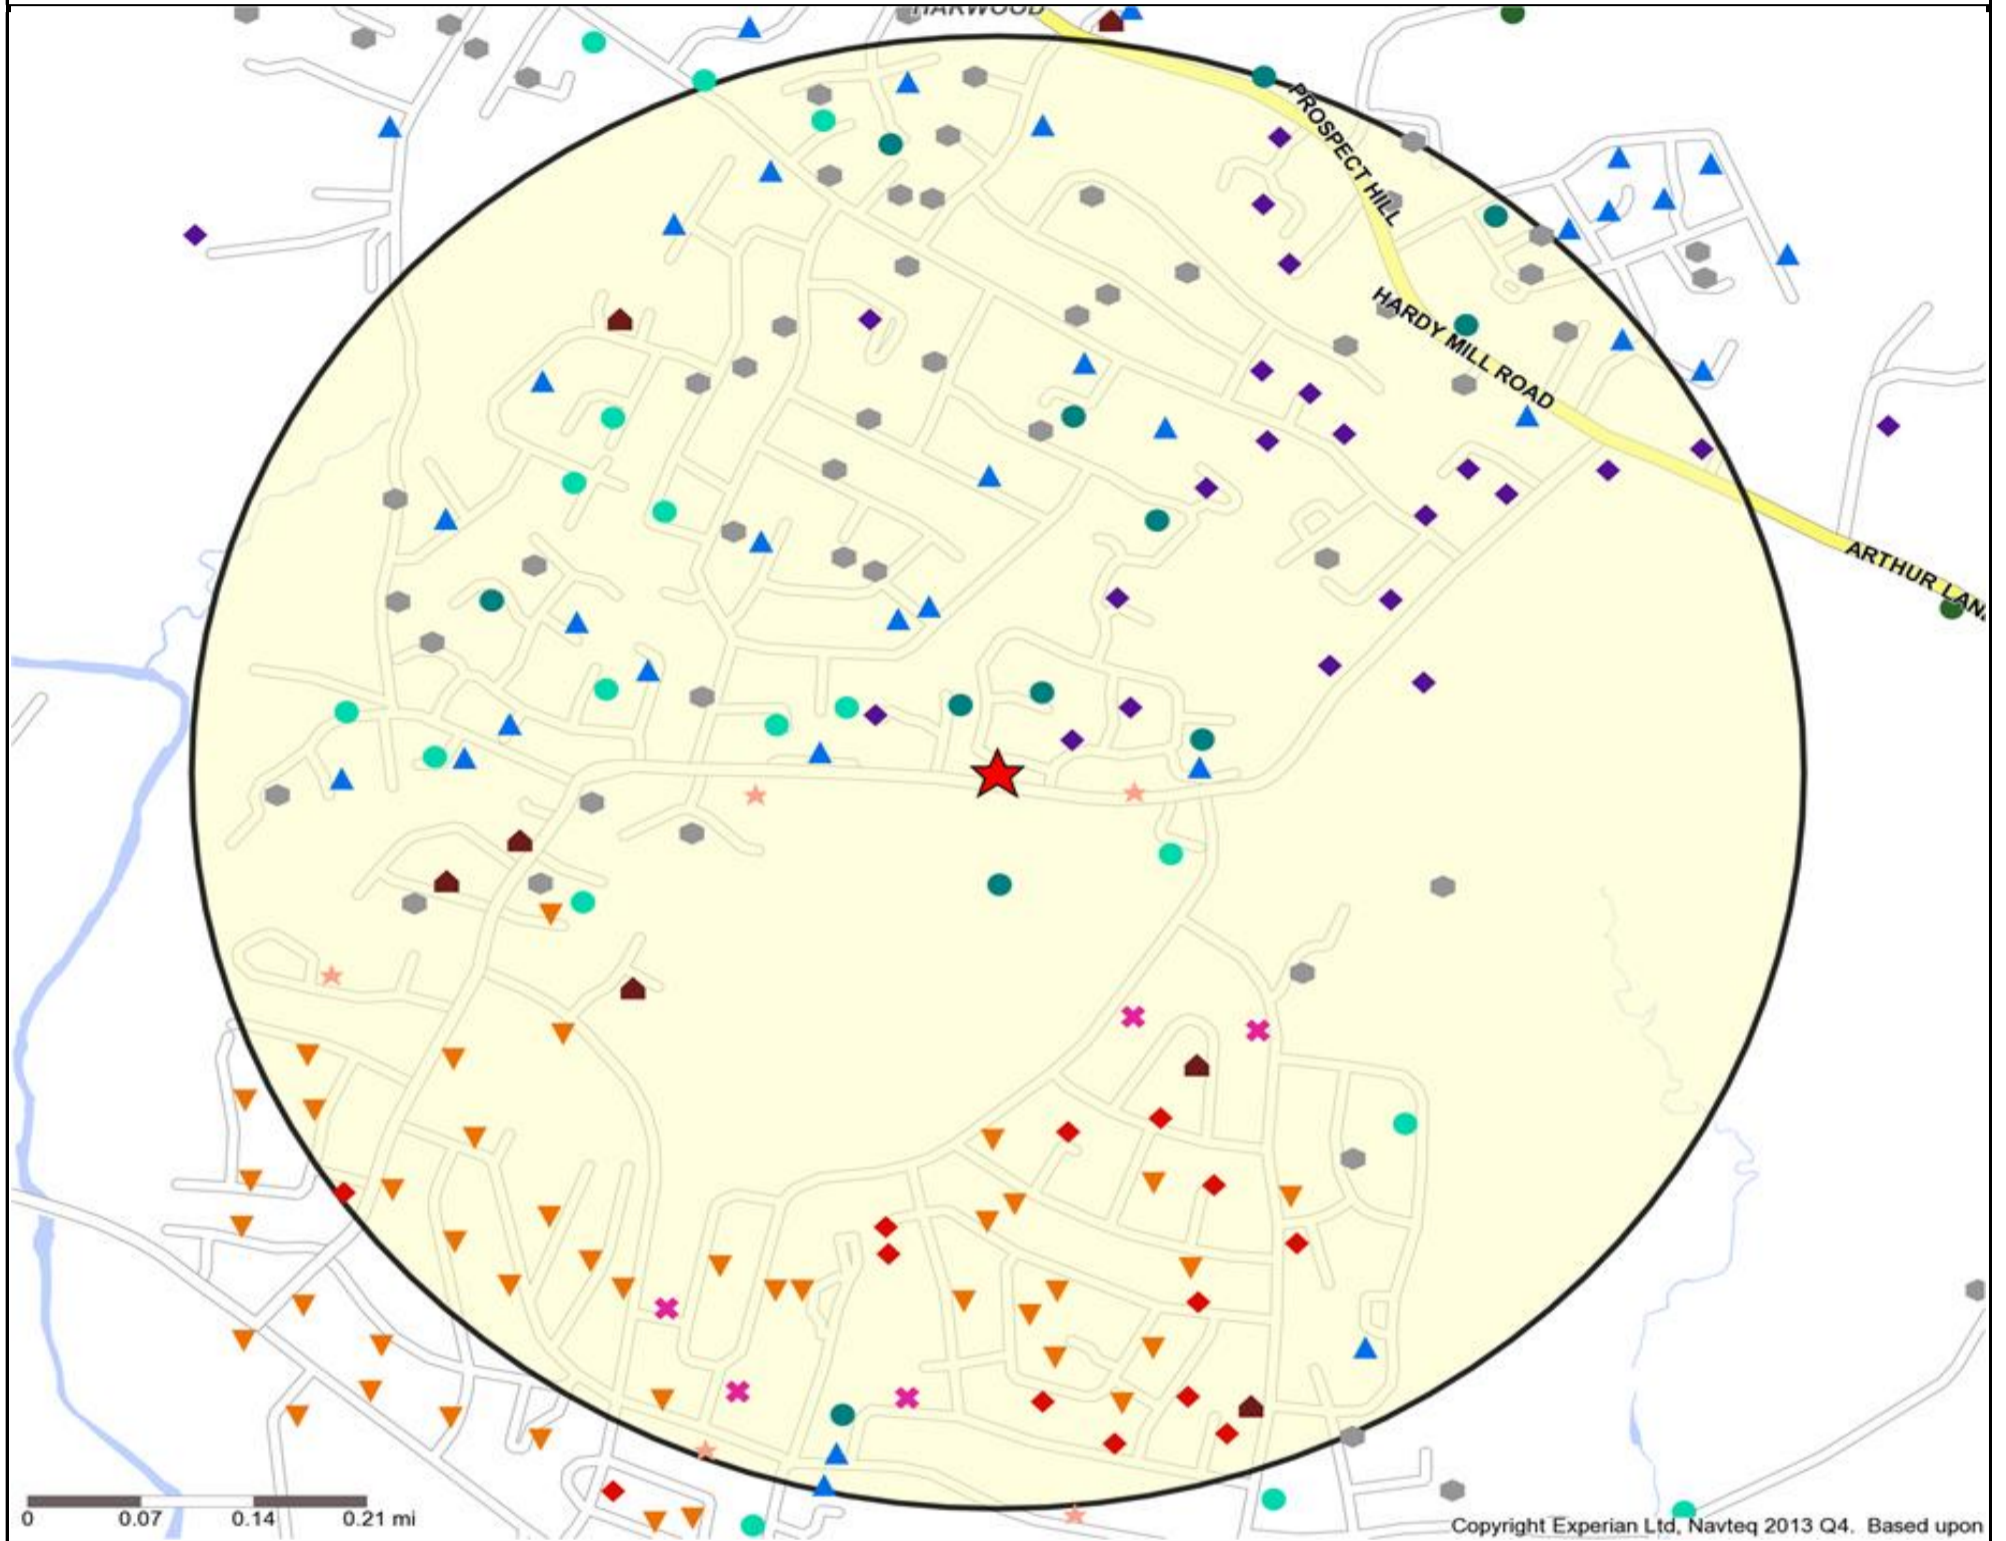

Mosaic Map and Data: White Horse (373163)

- ★ Location
- 0.5, 1.5, 3 & 5 Mile Distance
- ~ Rivers, Canals and Lakes
- **Mosaic UK Groups**
- A City Prosperity
- B Prestige Positions
- C Country Living
- ▲ D Rural Reality
- E Senior Security
- ▲ F Suburban Stability
- G Domestic Success
- H Aspiring Homemakers
- ▼ I Family Basics
- ✖ J Transient Renters
- K Municipal Challenge
- L Vintage Value
- ★ M Modest Traditions
- ★ N Urban Cohesion
- ✚ O Rental Hubs

Mosaic Data Table (Residential)	Count:	Index:
	0 - 0.5 Miles	0 - 0.5 Miles
A City Prosperity (18+)	0	0
B Prestige Positions (18+)	526	115
C Country Living (18+)	0	0
D Rural Reality (18+)	0	0
E Senior Security (18+)	1,378	292
F Suburban Stability (18+)	916	243
G Domestic Success (18+)	335	64
H Aspiring Homemakers (18+)	499	89
I Family Basics (18+)	1,381	303
J Transient Renters (18+)	132	39
K Municipal Challenge (18+)	303	88
L Vintage Value (18+)	296	90
M Modest Traditions (18+)	213	73
N Urban Cohesion (18+)	0	0
O Rental Hubs (18+)	0	0
Adults 18+ estimate 2013	5,979	100