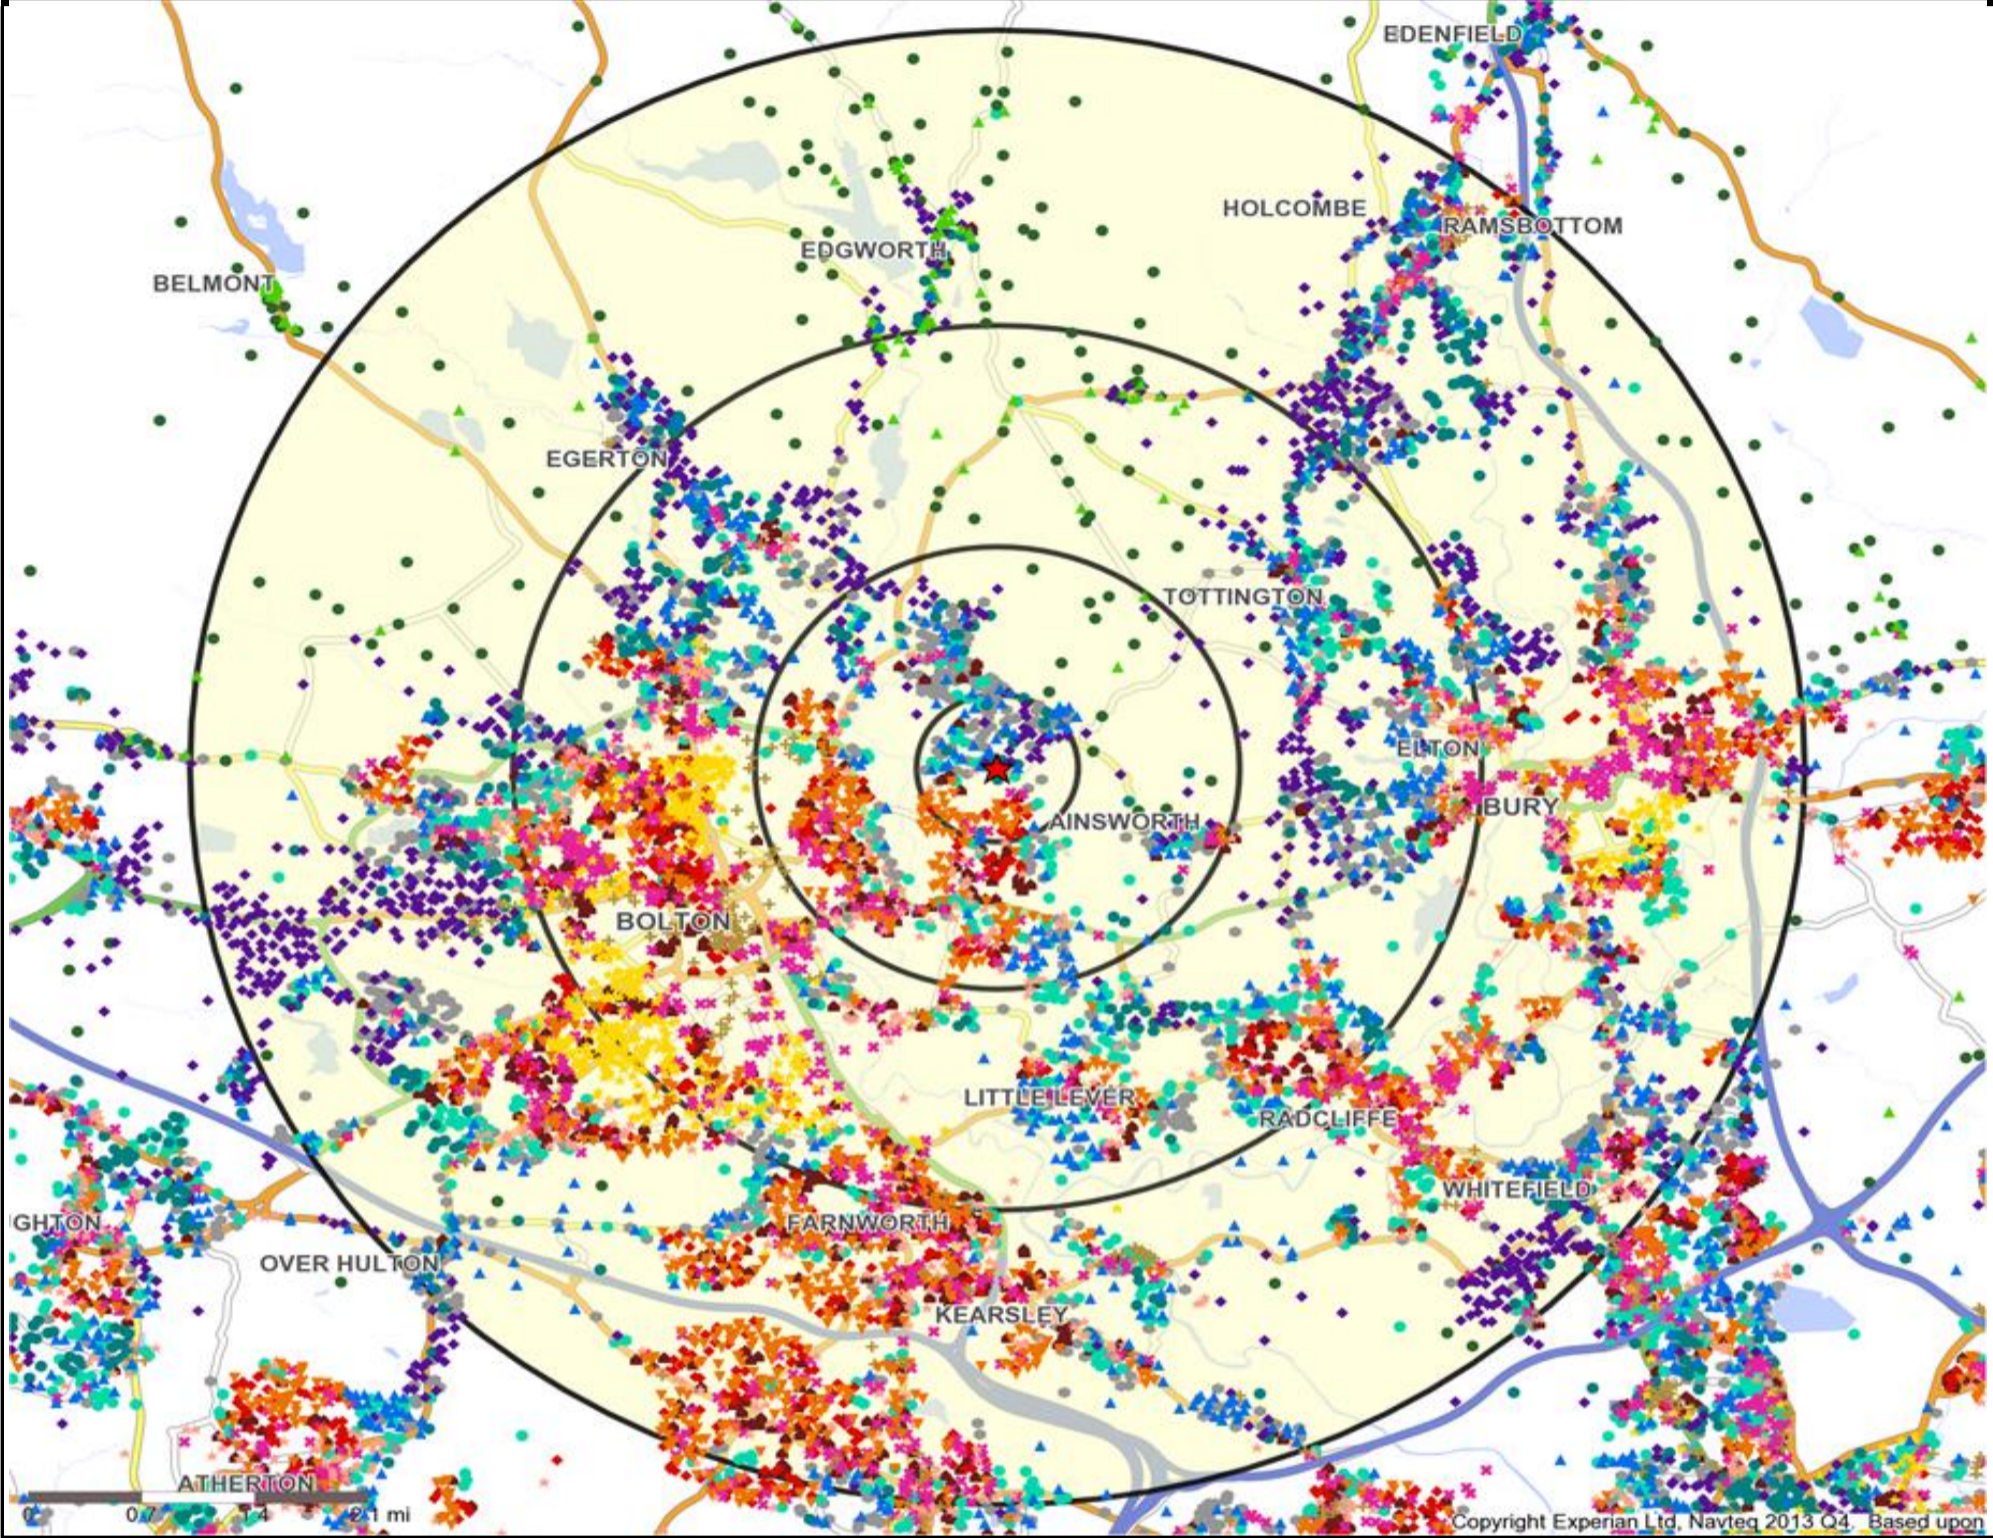

**Customer Profile Report for White Horse (Punch Outlet Number: 373163)
177 Stitch mi Lane, Bolton (BL 2 4HT)**

★ Location ○ 0.5, 1.5, 3 & 5 Mile Distance

Age Data Table

	Count:					Index:				
	0 - 0.5 Miles	0 - 1.5 Miles	0 - 3.0 Miles	0 - 5.0 Miles	15 Min Drivetime	0 - 0.5 Miles	0 - 1.5 Miles	0 - 3.0 Miles	0 - 5.0 Miles	15 Min Drivetime
0-15	1,621	8,267	36,734	80,755	47,565	111	105	107	110	108
16-17	189	1,104	4,708	10,331	6,162	100	109	107	109	109
18-24	577	3,562	16,747	35,027	21,344	79	91	98	96	97
25-34	795	5,028	23,496	50,380	30,042	76	89	96	96	95
35-44	991	5,338	24,557	52,993	31,646	94	94	100	100	100
45-54	1,099	5,856	25,114	54,329	32,526	101	99	98	99	99
55-64	1,004	5,097	20,977	44,172	26,901	112	105	100	98	100
65+	1,515	7,829	30,109	62,944	38,723	114	109	97	95	97
Population estimate 2013	7,791	42,081	182,442	390,931	234,909	100	100	100	100	100

Mosaic Map and Data: White Horse (373163)

★ Location
 0.5, 1.5, 3 & 5 Mile Distance
~ Rivers, Canals and Lakes

Mosaic UK Groups
■ A City Prosperity
◆ B Prestige Positions
● C Country Living
▲ D Rural Reality
■ E Senior Security
▲ F Suburban Stability
● G Domestic Success
● H Aspiring Homemakers
▼ I Family Basics
✕ J Transient Renters
◆ K Municipal Challenge
▲ L Vintage Value
★ M Modest Traditions
★ N Urban Cohesion
+ O Rental Hubs

Competition Map and Data: White Horse (373163)

Numbers on competition points relate to the distance ranking in the competition table on page 8.

-  Location
-  Branded Food
-  Dry Led
-  Café / Wine Bar
-  Other
-  Rural Character
-  Circuit Bar
-  Community Local
-  0.5, 1.5, 3 & 5 Mile Distance
-  Rivers, Canals and Lakes

Competition Map and Data: White Horse (373163)

Numbers on competition points relate to the distance ranking in the competition table on page 8.

-  Location
-  Branded Food
-  Dry Led
-  Café / Wine Bar
-  Other
-  0.5, 1.5, 3 & 5 Mile Distance
-  Circuit Bar
-  Rural Character
-  Rivers, Canals and Lakes
-  Community Local