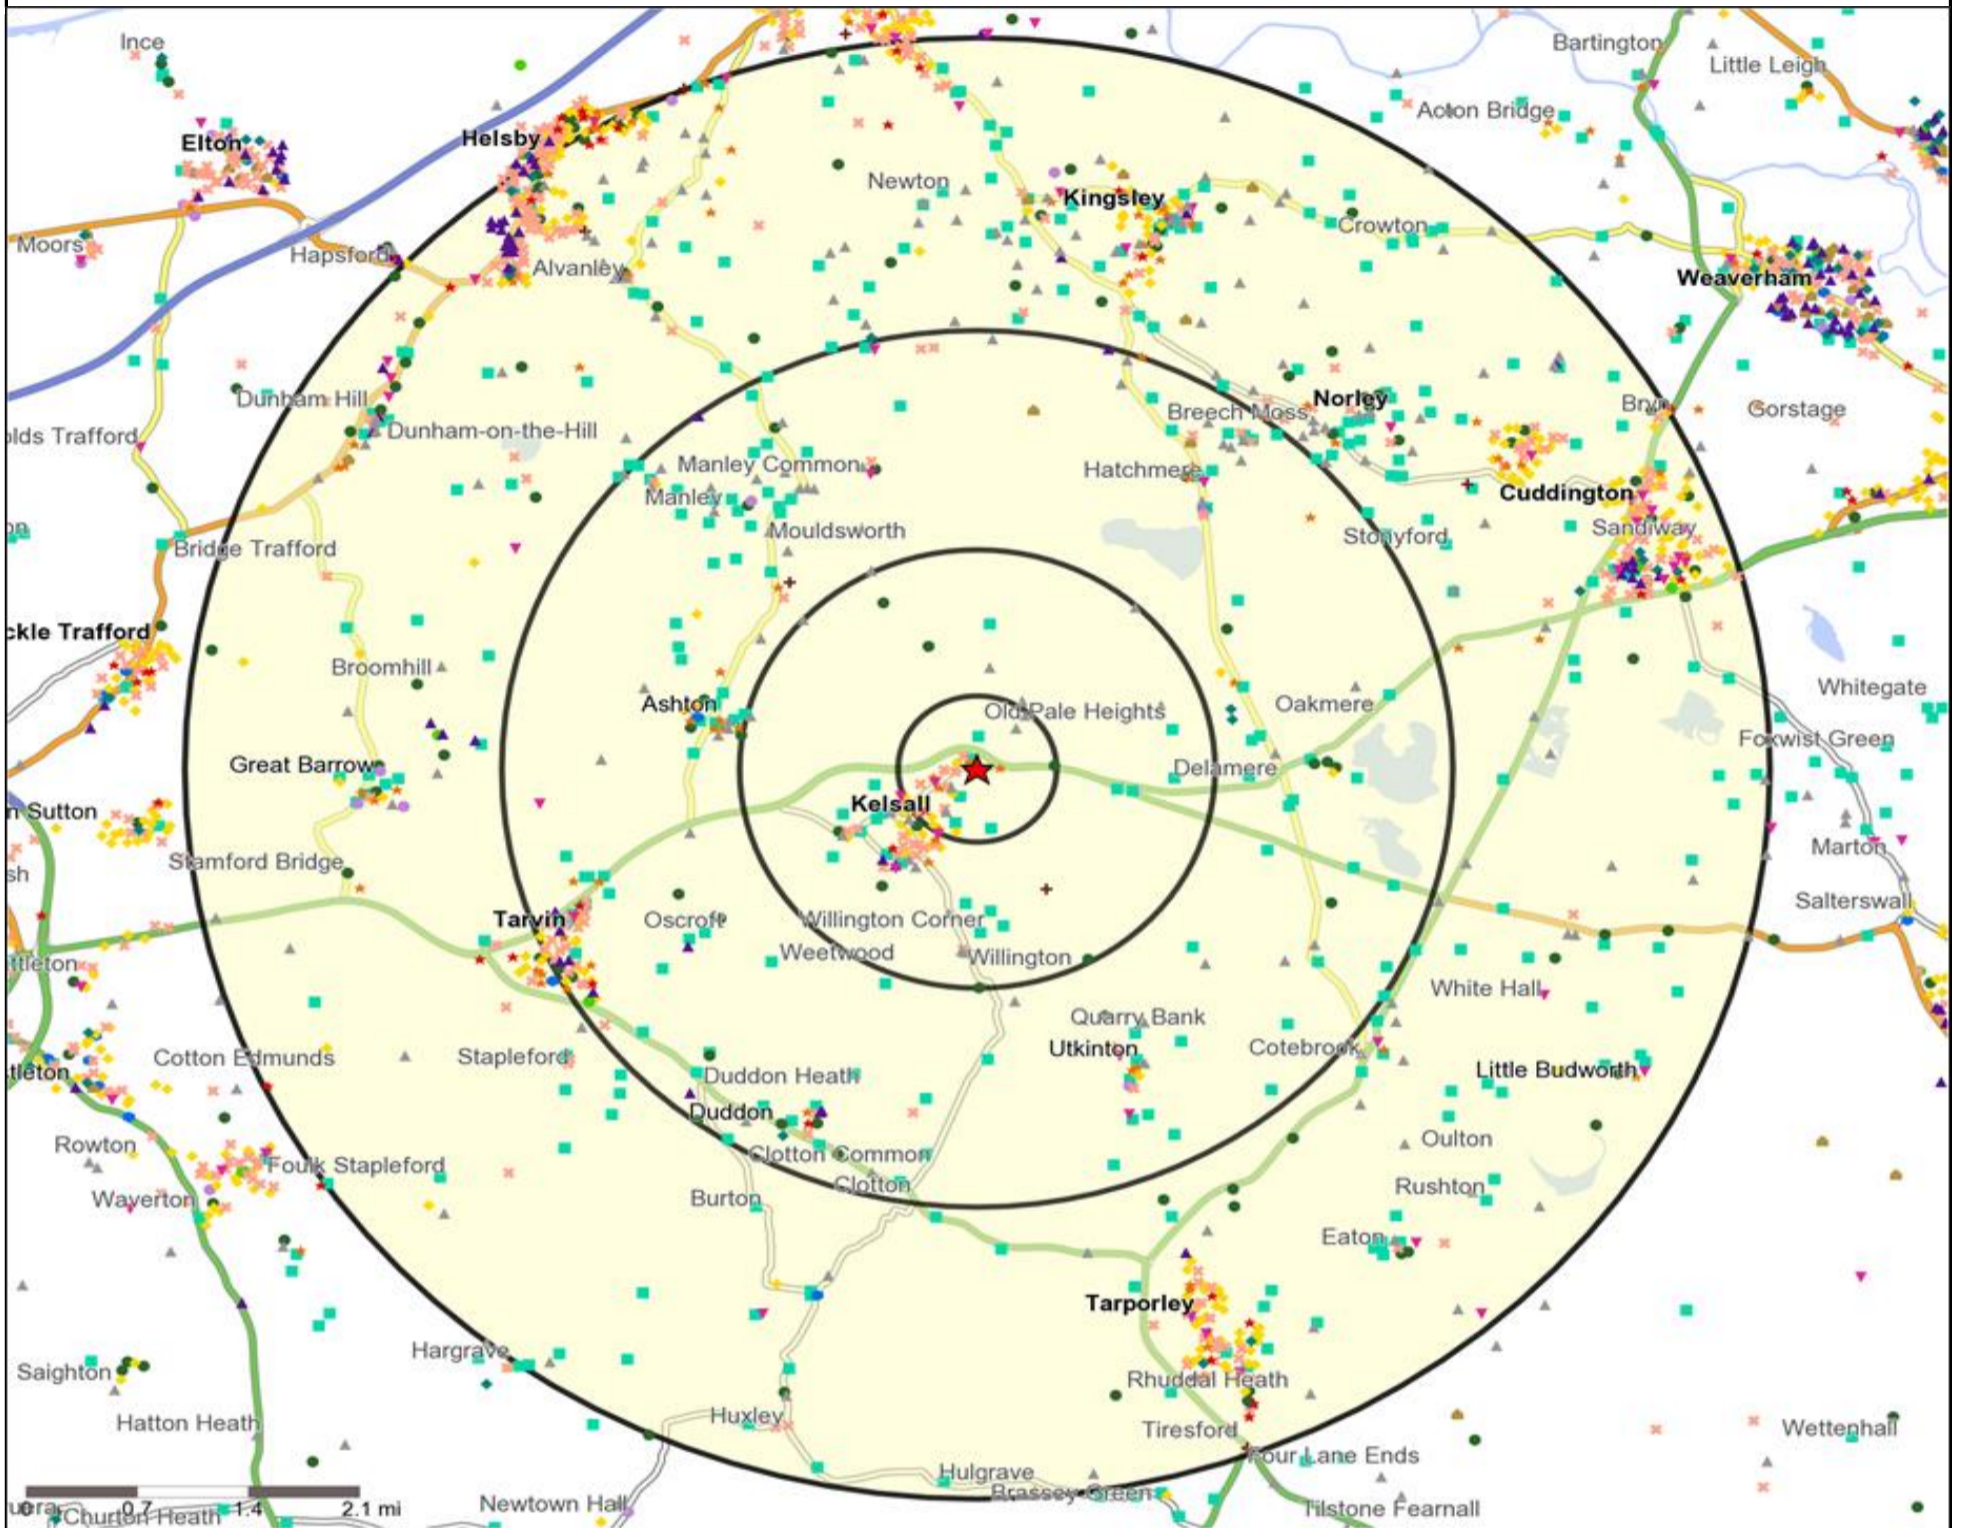

Occasions Map and Data: FARMERS ARMS, TARPORLEY (203486)

Copyright Experian Ltd, HERE 2015. Ordnance Survey © Crown copyright 2015

- ★ Location
- 0.5, 1.5, 3 & 5 Mile Distance
- ~ Rivers, Canals and Lakes
- Occasions Types
- 01 Mine's a Pint
- 02 Early Doors
- 03 Everyday is Friday
- ▲ 04 Weekend Millionaires
- 05 Out On The Town
- ▲ 06 Business and Pleasure
- 07 Sporting Pints
- 08 Student Social
- ▲ 09 Leisurely Lunch
- ▲ 10 Wining and Dining
- ▲ 11 Household Outing
- ★ 12 Midweek Meal Deal
- 13 Date Night
- ★ 14 Birthday Treat
- + 15 Pre Show Meal

Occasions Data Table

	Count:					Index:				
	0 - 0.5 Miles	0 - 1.5 Miles	0 - 3.0 Miles	0 - 5.0 Miles	15 Min Drivetime	0 - 0.5	0 - 1.5	0 - 3.0	0 - 5.0	15 Min Drivetime
01 Mine's a Pint	81	224	824	2,150	7,141	111	126	154	132	95
02 Early Doors	60	148	456	1,401	6,445	98	99	102	103	103
03 Everyday is Friday	45	117	353	1,067	5,488	86	92	92	92	102
04 Weekend Millionaires	20	59	229	766	6,334	27	32	42	46	82
05 Out On The Town	38	94	253	891	7,070	52	53	48	55	95
06 Business and Pleasure	52	135	495	1,241	3,768	139	148	180	149	98
07 Sporting Pints	14	38	129	448	4,839	18	20	22	25	59
08 Student Social	51	131	390	1,178	3,759	151	159	157	156	108
09 Leisurely Lunch	93	224	647	1,948	7,827	131	129	124	123	107
10 Wining and Dining	104	237	605	2,133	9,596	128	120	102	118	115
11 Household Outing	34	97	315	964	6,367	53	62	67	67	97
12 Midweek Meal Deal	67	150	464	1,105	3,637	186	171	175	137	98
13 Date Night	113	235	575	2,056	8,228	197	168	137	160	139
14 Birthday Treat	84	189	499	1,630	6,895	146	135	118	127	117
15 Pre Show Meal	16	44	165	495	2,255	81	91	114	112	111
Number of Occasions	872	2,122	6,399	19,473	89,649	100	100	100	100	100