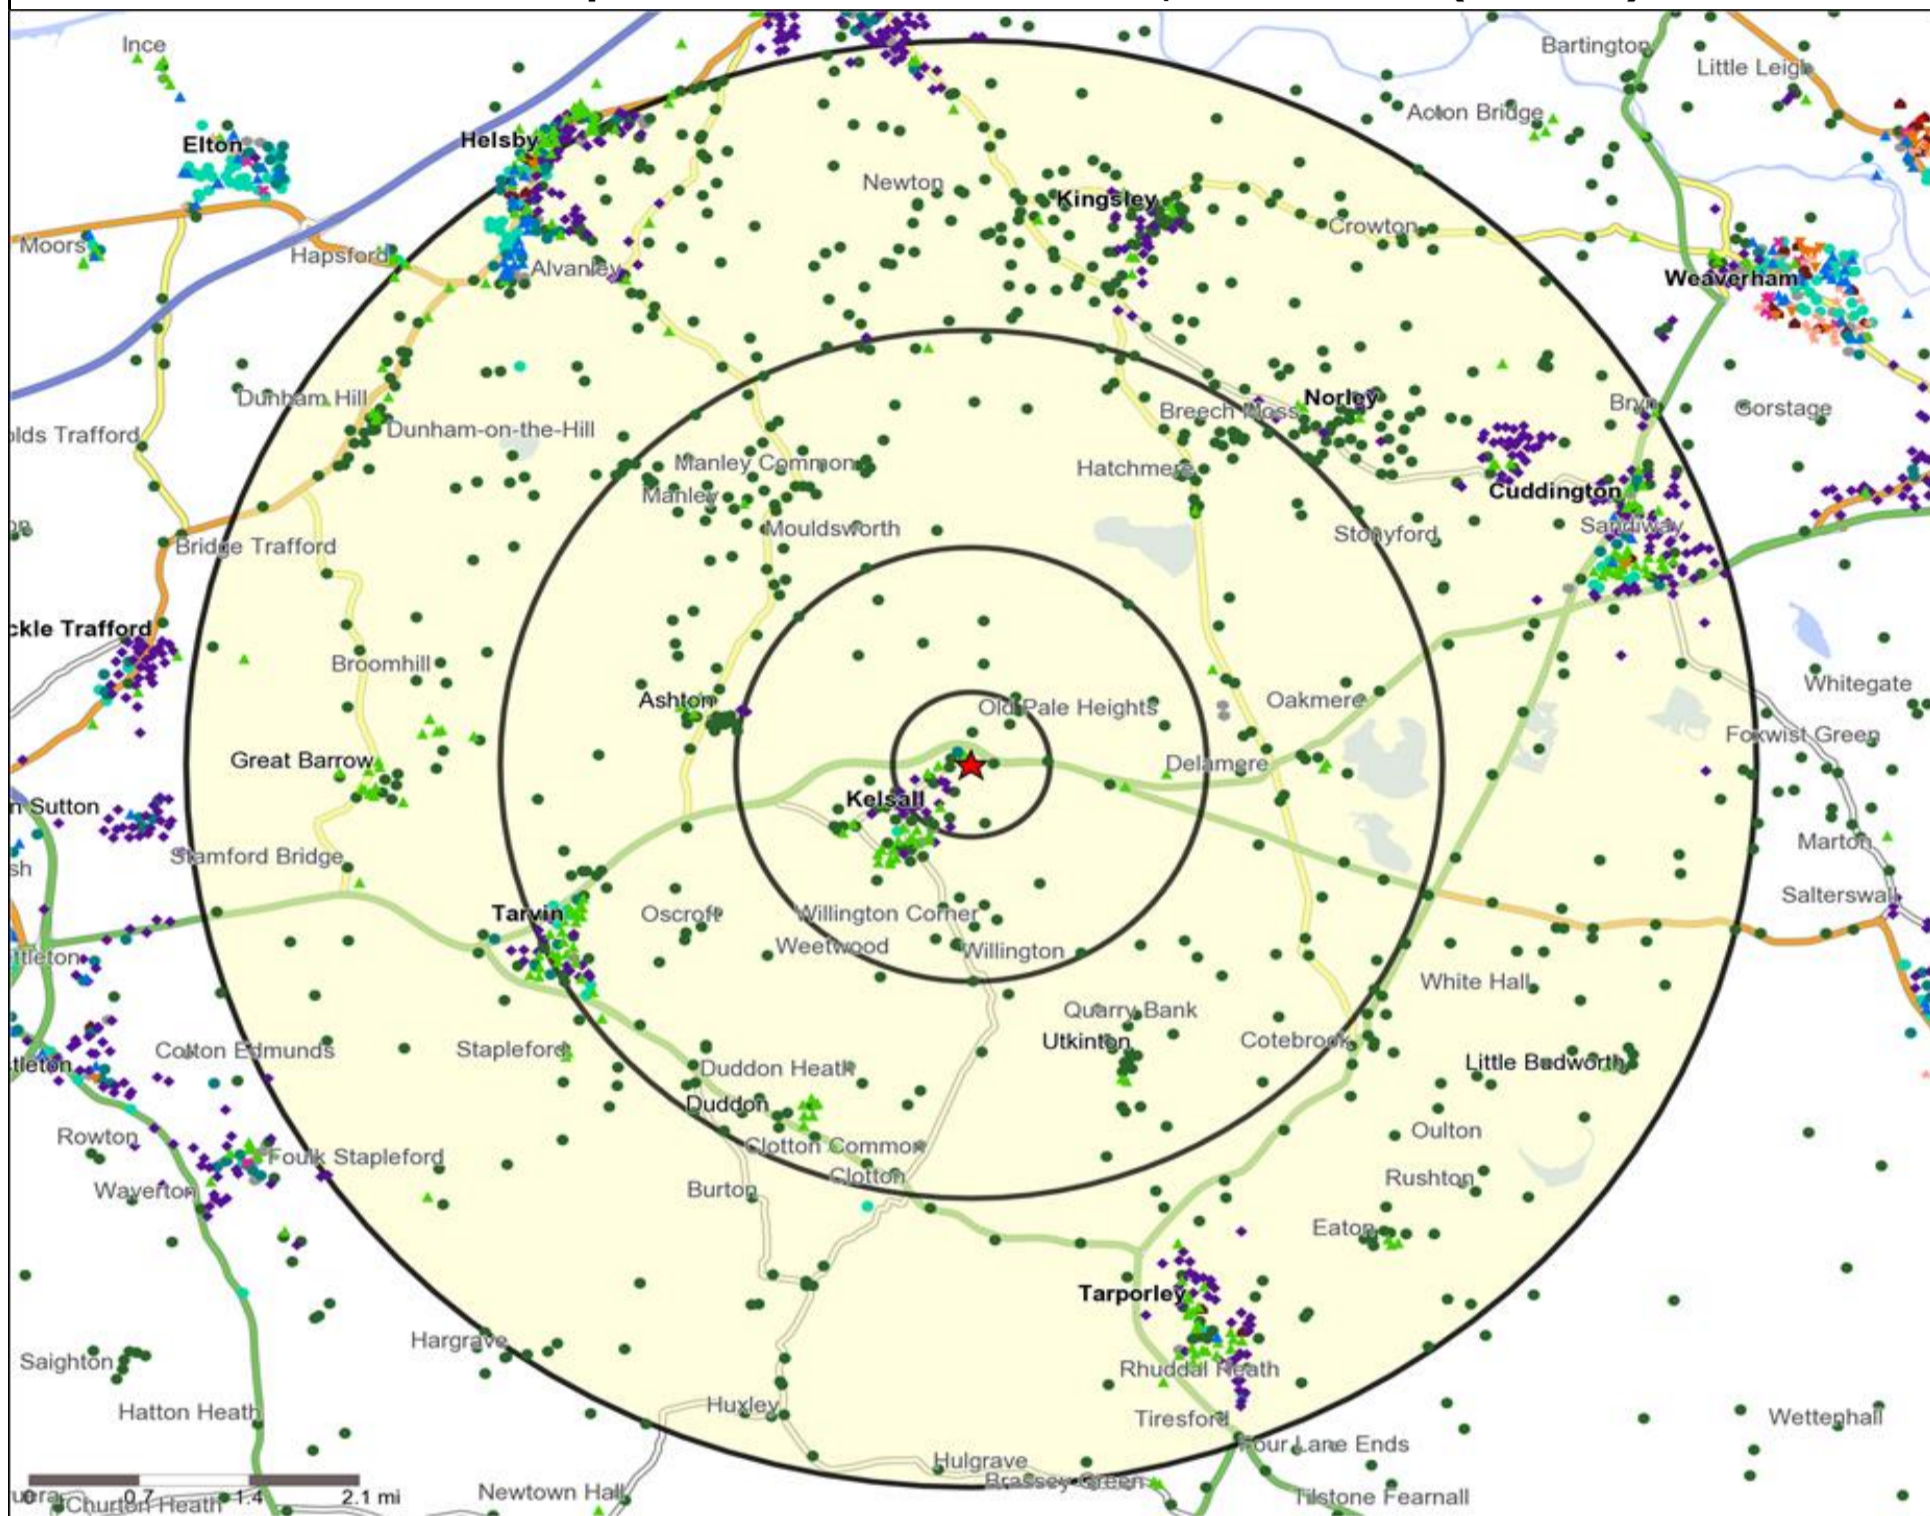

★ Location ○ 0.5, 1.5, 3 & 5 Mile Distance

**Age Data Table**

	Count:					Index:				
	0 - 0.5 Miles	0 - 1.5 Miles	0 - 3.0 Miles	0 - 5.0 Miles	15 Min Drivetime	0 - 0.5 Miles	0 - 1.5 Miles	0 - 3.0 Miles	0 - 5.0 Miles	15 Min Drivetime
0-15	224	565	1,688	4,939	23,713	90	91	89	85	97
16-17	38	89	211	619	3,172	124	115	90	86	104
18-24	55	162	422	1,230	8,294	46	54	46	44	70
25-34	57	172	587	1,908	13,179	31	38	42	45	74
35-44	161	393	1,187	3,576	16,082	96	93	92	91	97
45-54	208	563	1,772	5,526	20,705	111	120	123	126	112
55-64	195	453	1,576	4,943	16,773	130	121	138	141	113
65+	386	924	2,691	8,276	28,963	162	154	147	148	123
Population estimate 2015	1,324	3,321	10,134	31,017	130,881	100	100	100	100	100

### Mosaic UK Map and Data: FARMERS ARMS, TARPORLEY (203486)

Copyright Experian Ltd, HERE 2015. Ordnance Survey © Crown copyright 2015

- ★ Location
- 0.5, 1.5, 3 & 5 Mile Distance
- ~ Rivers, Canals and Lakes
- ▲ D Rural Reality
- E Senior Security
- ▲ F Suburban Stability
- G Domestic Success
- H Aspiring Homemakers
- ▼ I Family Basics
- ✕ J Transient Renters
- ◆ K Municipal Challenge
- L Vintage Value
- ★ M Modest Traditions
- ★ N Urban Cohesion
- + O Rental Hubs

## Occasions Map and Data: FARMERS ARMS, TARPORLEY (203486)

Copyright Experian Ltd, HERE 2015. Ordnance Survey © Crown copyright 2015

- ★ Location
- 0.5, 1.5, 3 & 5 Mile Distance
- ~ Rivers, Canals and Lakes
- Occasions Types
- 01 Mine's a Pint
- ◆ 02 Early Doors
- 03 Everyday is Friday
- ▲ 04 Weekend Millionaires
- 05 Out On The Town
- ▲ 06 Business and Pleasure
- 07 Sporting Pints
- 08 Student Social
- ▲ 09 Leisurely Lunch
- ▲ 10 Wining and Dining
- ▲ 11 Household Outing
- ★ 12 Midweek Meal Deal
- ◆ 13 Date Night
- ★ 14 Birthday Treat
- + 15 Pre Show Meal

-  Location
-  Branded Food
-  Dry Led
-  Café / Wine Bar
-  Other
-  0.5, 1.5, 3 & 5 Mile Distance
-  Circuit Bar
-  Rural Character
-  Rivers, Canals and Lakes
-  Community Local

**Competition Type Summary Table**