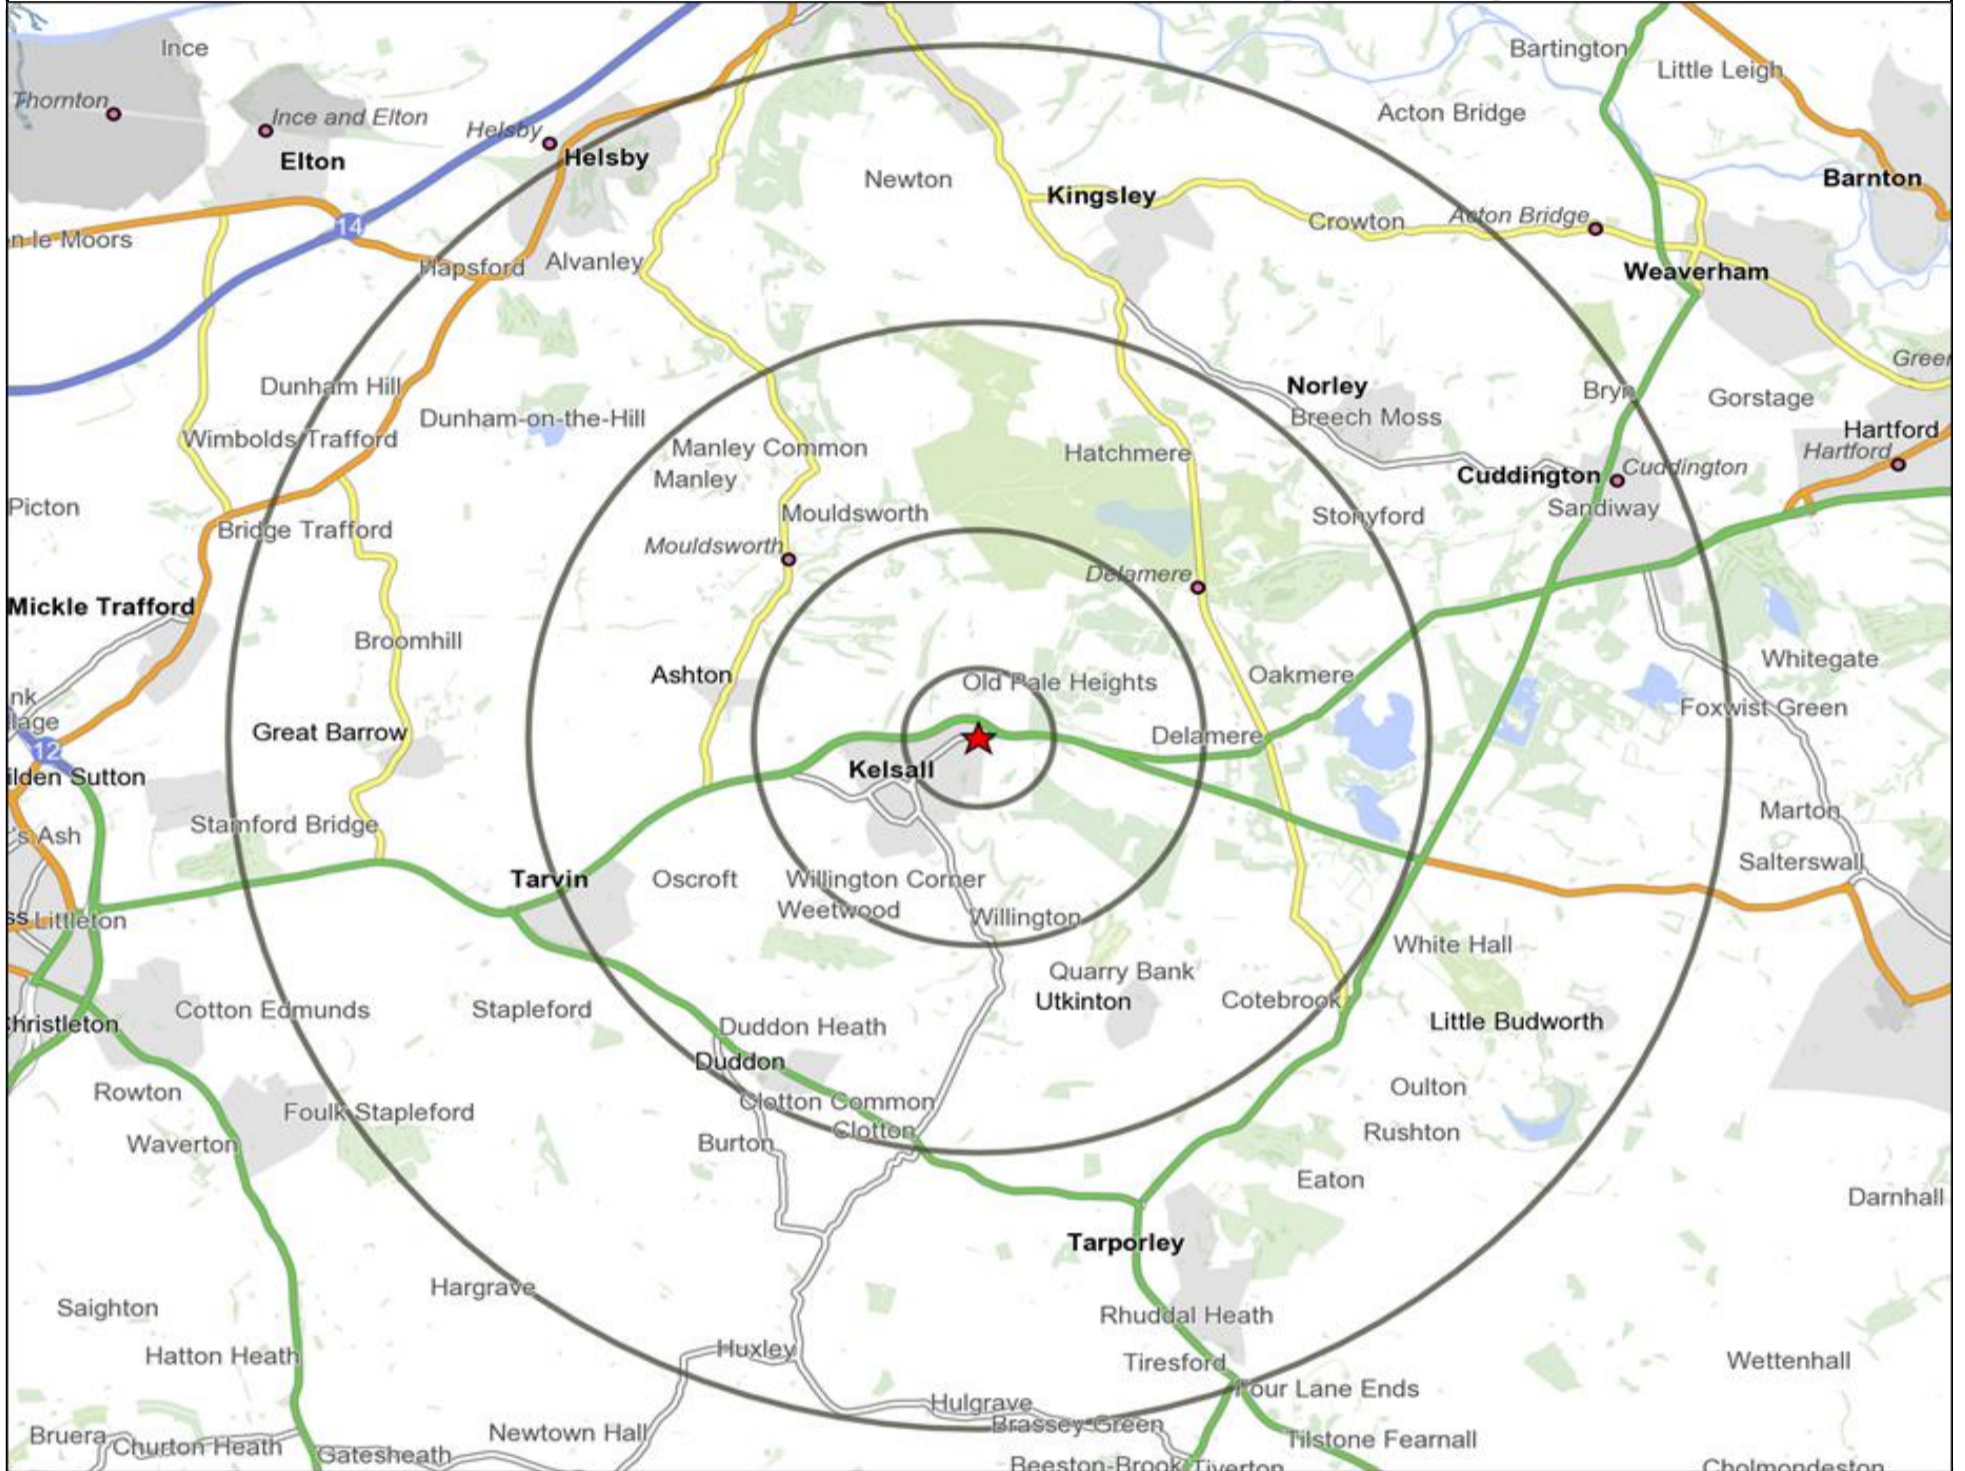

**Customer Profile Report for FARMERS ARMS, TARPORLEY (Punch Outlet Number: 203486)
CHESTER ROAD, TARPORLEY, CW6 0SJ (CW 6 0SJ)**

Copyright Experian Ltd, HERE 2015. Ordnance Survey © Crown copyright 2015

★ Location ○ 0.5, 1.5, 3 & 5 Mile Distance

Age Data Table

	Count:					Index:				
	0 - 0.5 Miles	0 - 1.5 Miles	0 - 3.0 Miles	0 - 5.0 Miles	15 Min Drivetime	0 - 0.5 Miles	0 - 1.5 Miles	0 - 3.0 Miles	0 - 5.0 Miles	15 Min Drivetime
0-15	224	565	1,688	4,939	23,713	90	91	89	85	97
16-17	38	89	211	619	3,172	124	115	90	86	104
18-24	55	162	422	1,230	8,294	46	54	46	44	70
25-34	57	172	587	1,908	13,179	31	38	42	45	74
35-44	161	393	1,187	3,576	16,082	96	93	92	91	97
45-54	208	563	1,772	5,526	20,705	111	120	123	126	112
55-64	195	453	1,576	4,943	16,773	130	121	138	141	113
65+	386	924	2,691	8,276	28,963	162	154	147	148	123
Population estimate 2015	1,324	3,321	10,134	31,017	130,881	100	100	100	100	100

Ethnicity - Census 2011

	Count:					%:				
	0 - 0.5 Miles	0 - 1.5 Miles	0 - 3.0 Miles	0 - 5.0 Miles	15 Min Drivetime	0 - 0.5 Miles	0 - 1.5 Miles	0 - 3.0 Miles	0 - 5.0 Miles	15 Min Drivetime
White	1,309	3,161	9,509	29,431	125,252	99%	98%	99%	98%	97%
Mixed / Multiple Ethnic Groups	10	26	59	187	1,106	1%	1%	1%	1%	1%
Asian / Asian British	2	20	49	186	1,625	0%	1%	1%	1%	1%
Black / African / Caribbean / Black British	0	1	11	37	308	0%	0%	0%	0%	0%
Other Ethnic Group	2	6	11	48	299	0%	0%	0%	0%	0%
All People (Ethnic Group)	1,323	3,214	9,639	29,889	128,590	100	100	100	100	100