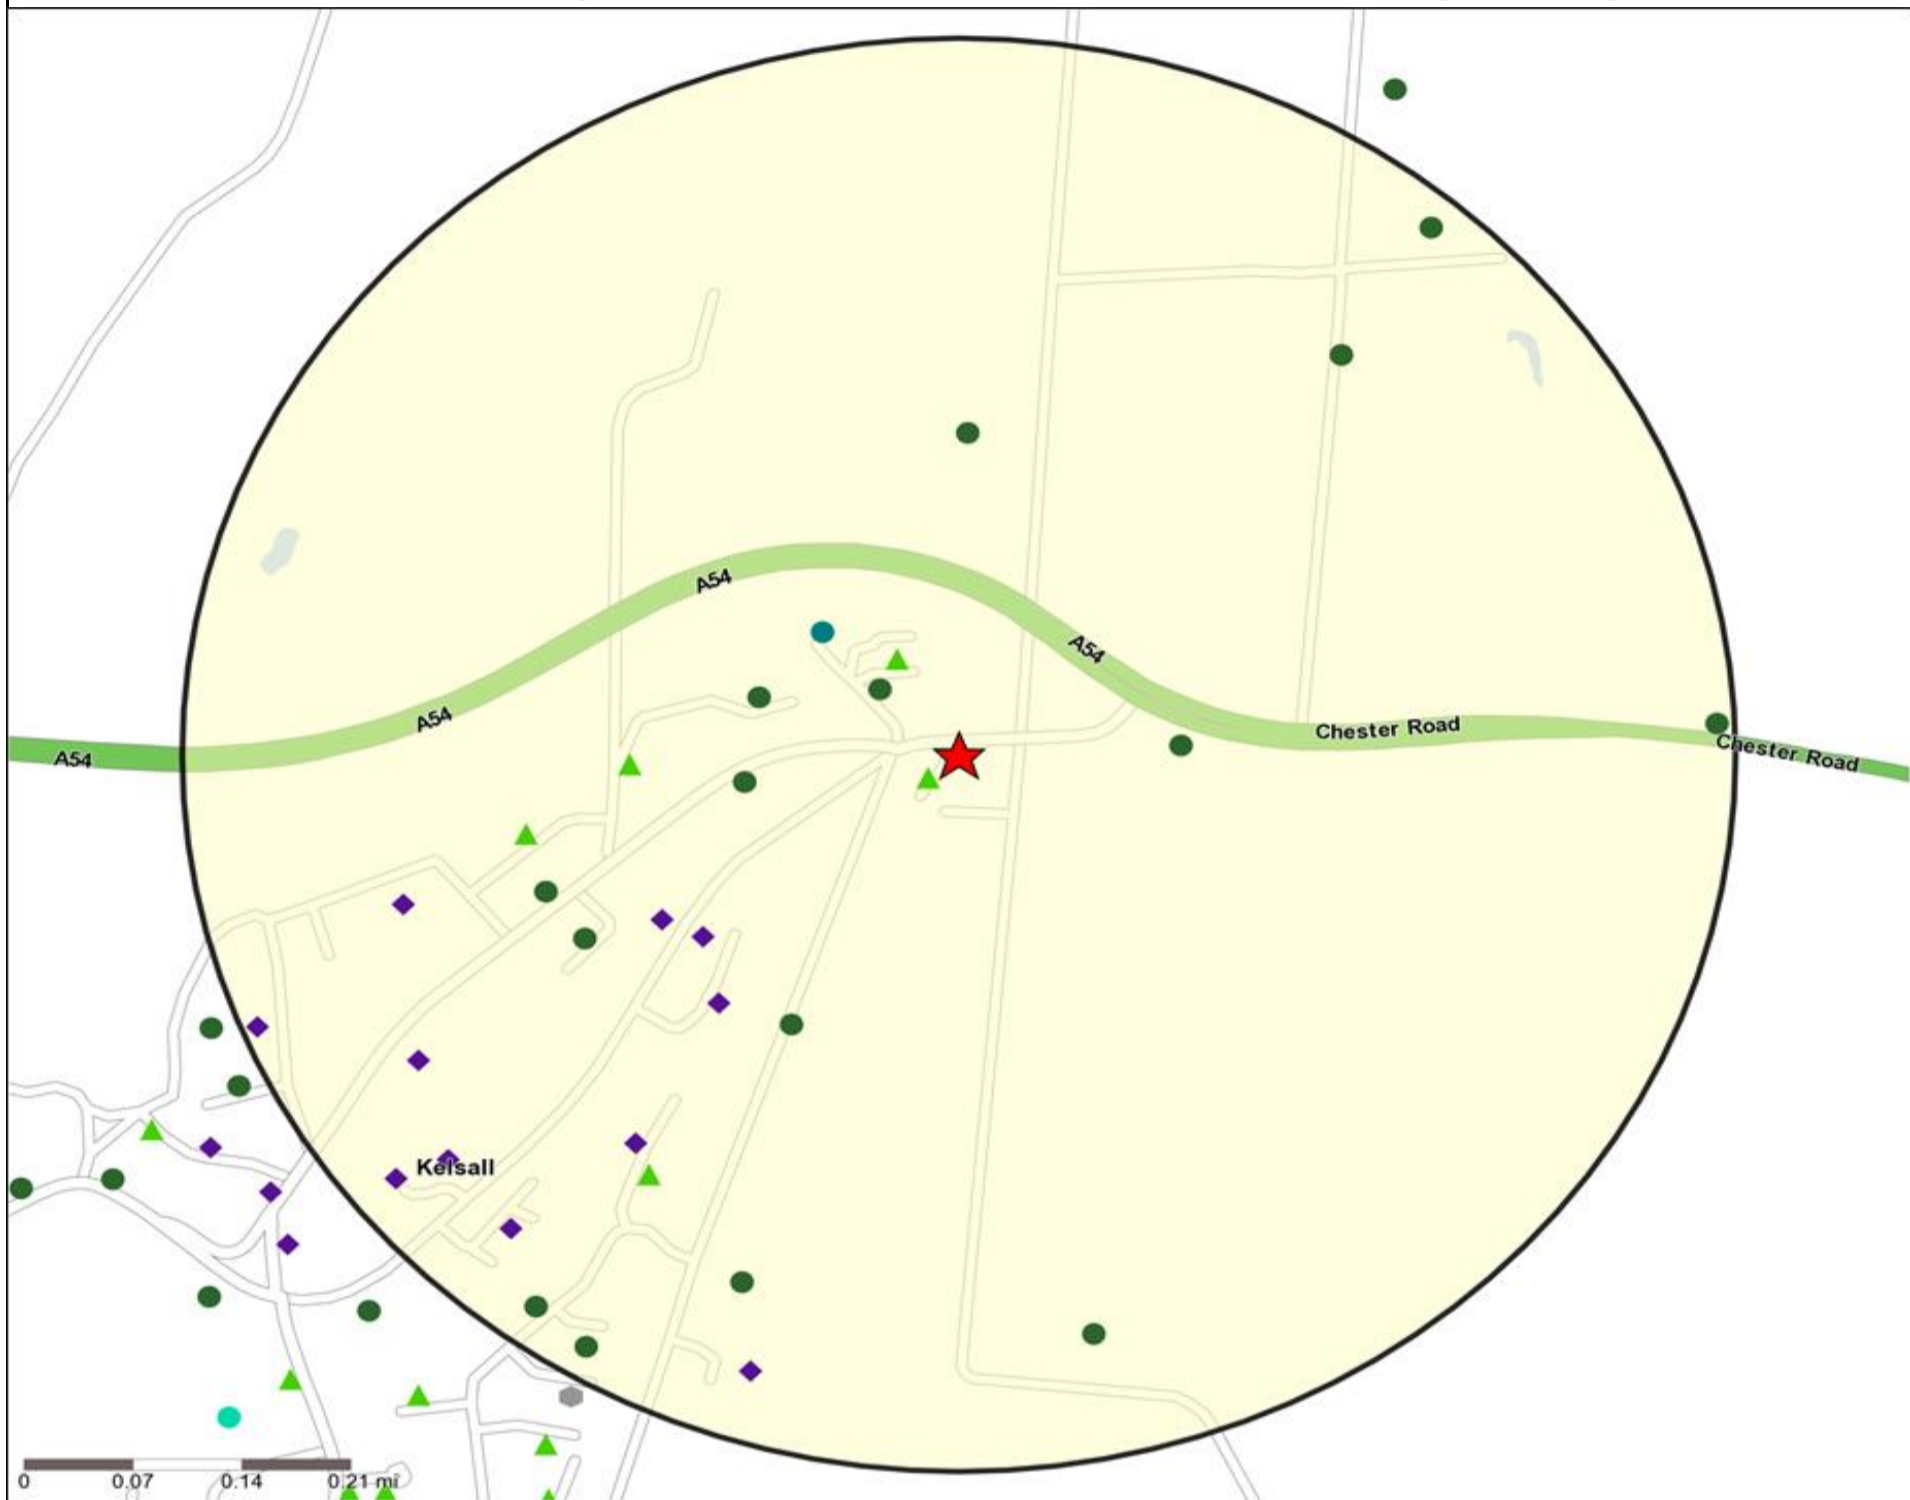

Mosaic UK Map and Data: FARMERS ARMS, TARPORLEY (203486)

Copyright Experian Ltd, HERE 2015. Ordnance Survey © Crown copyright 2015

- Location
- 0.5, 1.5, 3 & 5 Mile Distance
- Rivers, Canals and Lakes
- **Mosaic UK Groups**
- A City Prosperity
- C Country Living
- D Rural Reality
- E Senior Security
- F Suburban Stability
- G Domestic Success
- H Aspiring Homemakers
- I Family Basics
- J Transient Renters
- K Municipal Challenge
- L Vintage Value
- M Modest Traditions
- N Urban Cohesion
- O Rental Hubs

Mosaic UK Data Table (Residential)

	Count:	Index:
	0 - 0.5 Miles	0 - 0.5 Miles
A City Prosperity (18+)	0	0
B Prestige Positions (18+)	392	506
C Country Living (18+)	508	688
D Rural Reality (18+)	157	213
E Senior Security (18+)	0	0
F Suburban Stability (18+)	0	0
G Domestic Success (18+)	6	7
H Aspiring Homemakers (18+)	0	0
I Family Basics (18+)	0	0
J Transient Renters (18+)	0	0
K Municipal Challenge (18+)	0	0
L Vintage Value (18+)	0	0
M Modest Traditions (18+)	0	0
N Urban Cohesion (18+)	0	0
O Rental Hubs (18+)	0	0
Adults 18+ estimate 2015	1,063	100