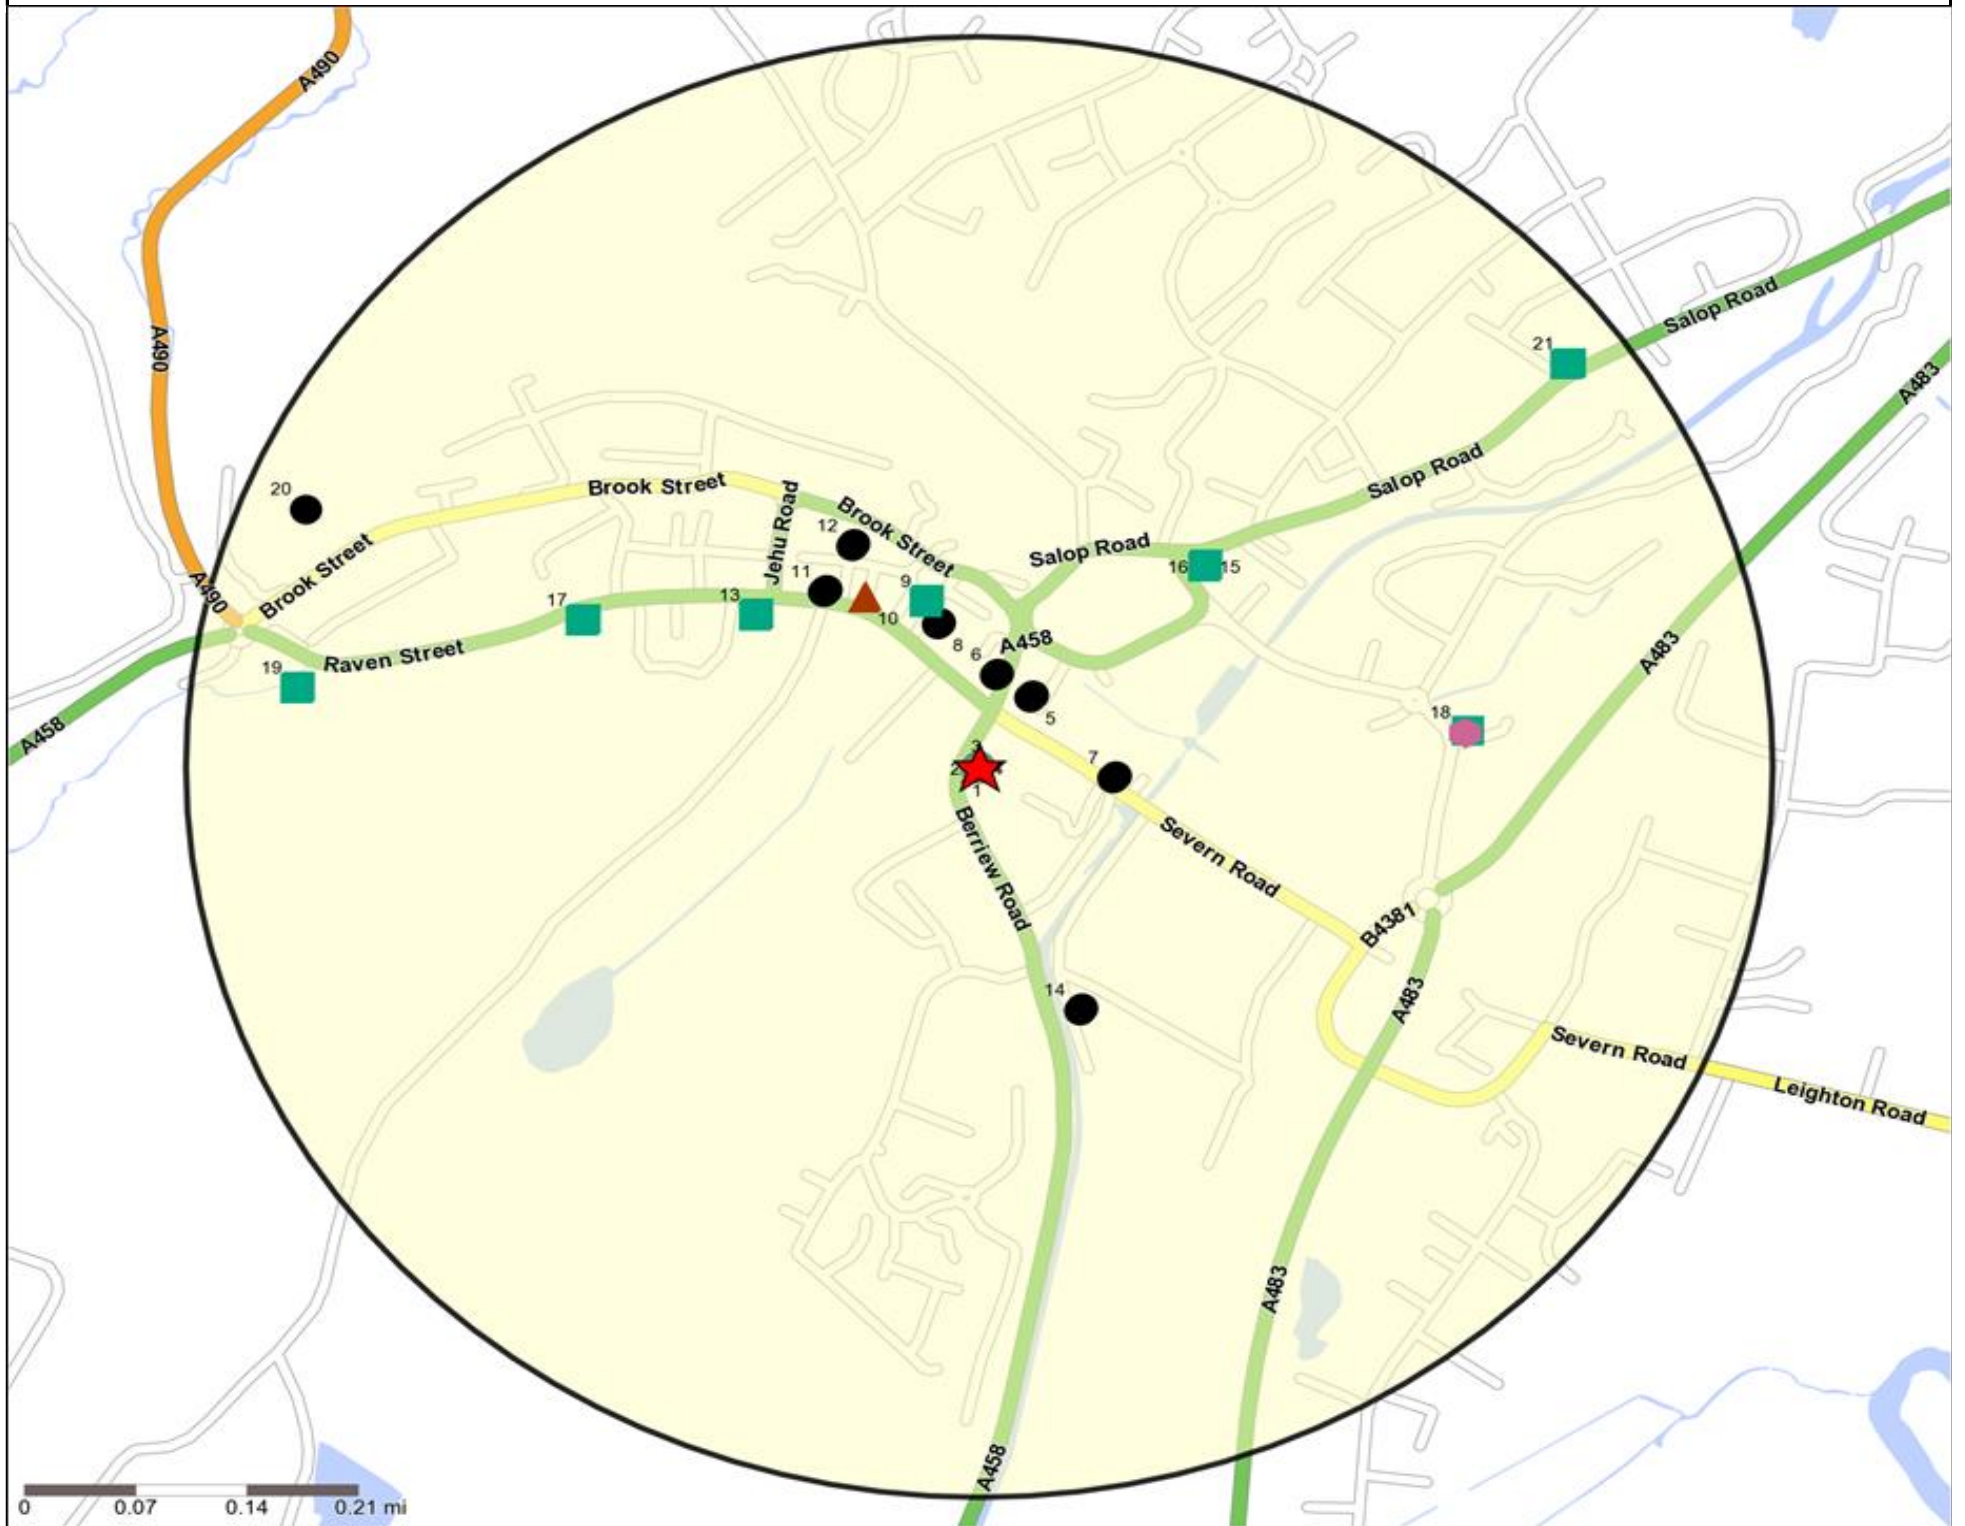

## Competition Map and Data: WELLINGTON, WELSHPOOL (203571)

Numbers on competition points relate to the distance ranking in the competition table on page 7. Copyright Experian Ltd, HERE 2015. Ordnance Survey © Crown copyright 2015

- ★ Location
- Cafe / Wine Bar
- Other
- 0.5, 1.5, 3 & 5 Mile Distance
- ▲ Circuit Bar
- ◆ Rural Character
- ~ Rivers, Canals and Lakes
- Community Local
- Branded Food
- Dry Led

-  Location
-  Branded Food
-  Dry Led
-  Café / Wine Bar
-  Other
-  0.5, 1.5, 3 & 5 Mile Distance
-  Circuit Bar
-  Rural Character
-  Rivers, Canals and Lakes
-  Community Local