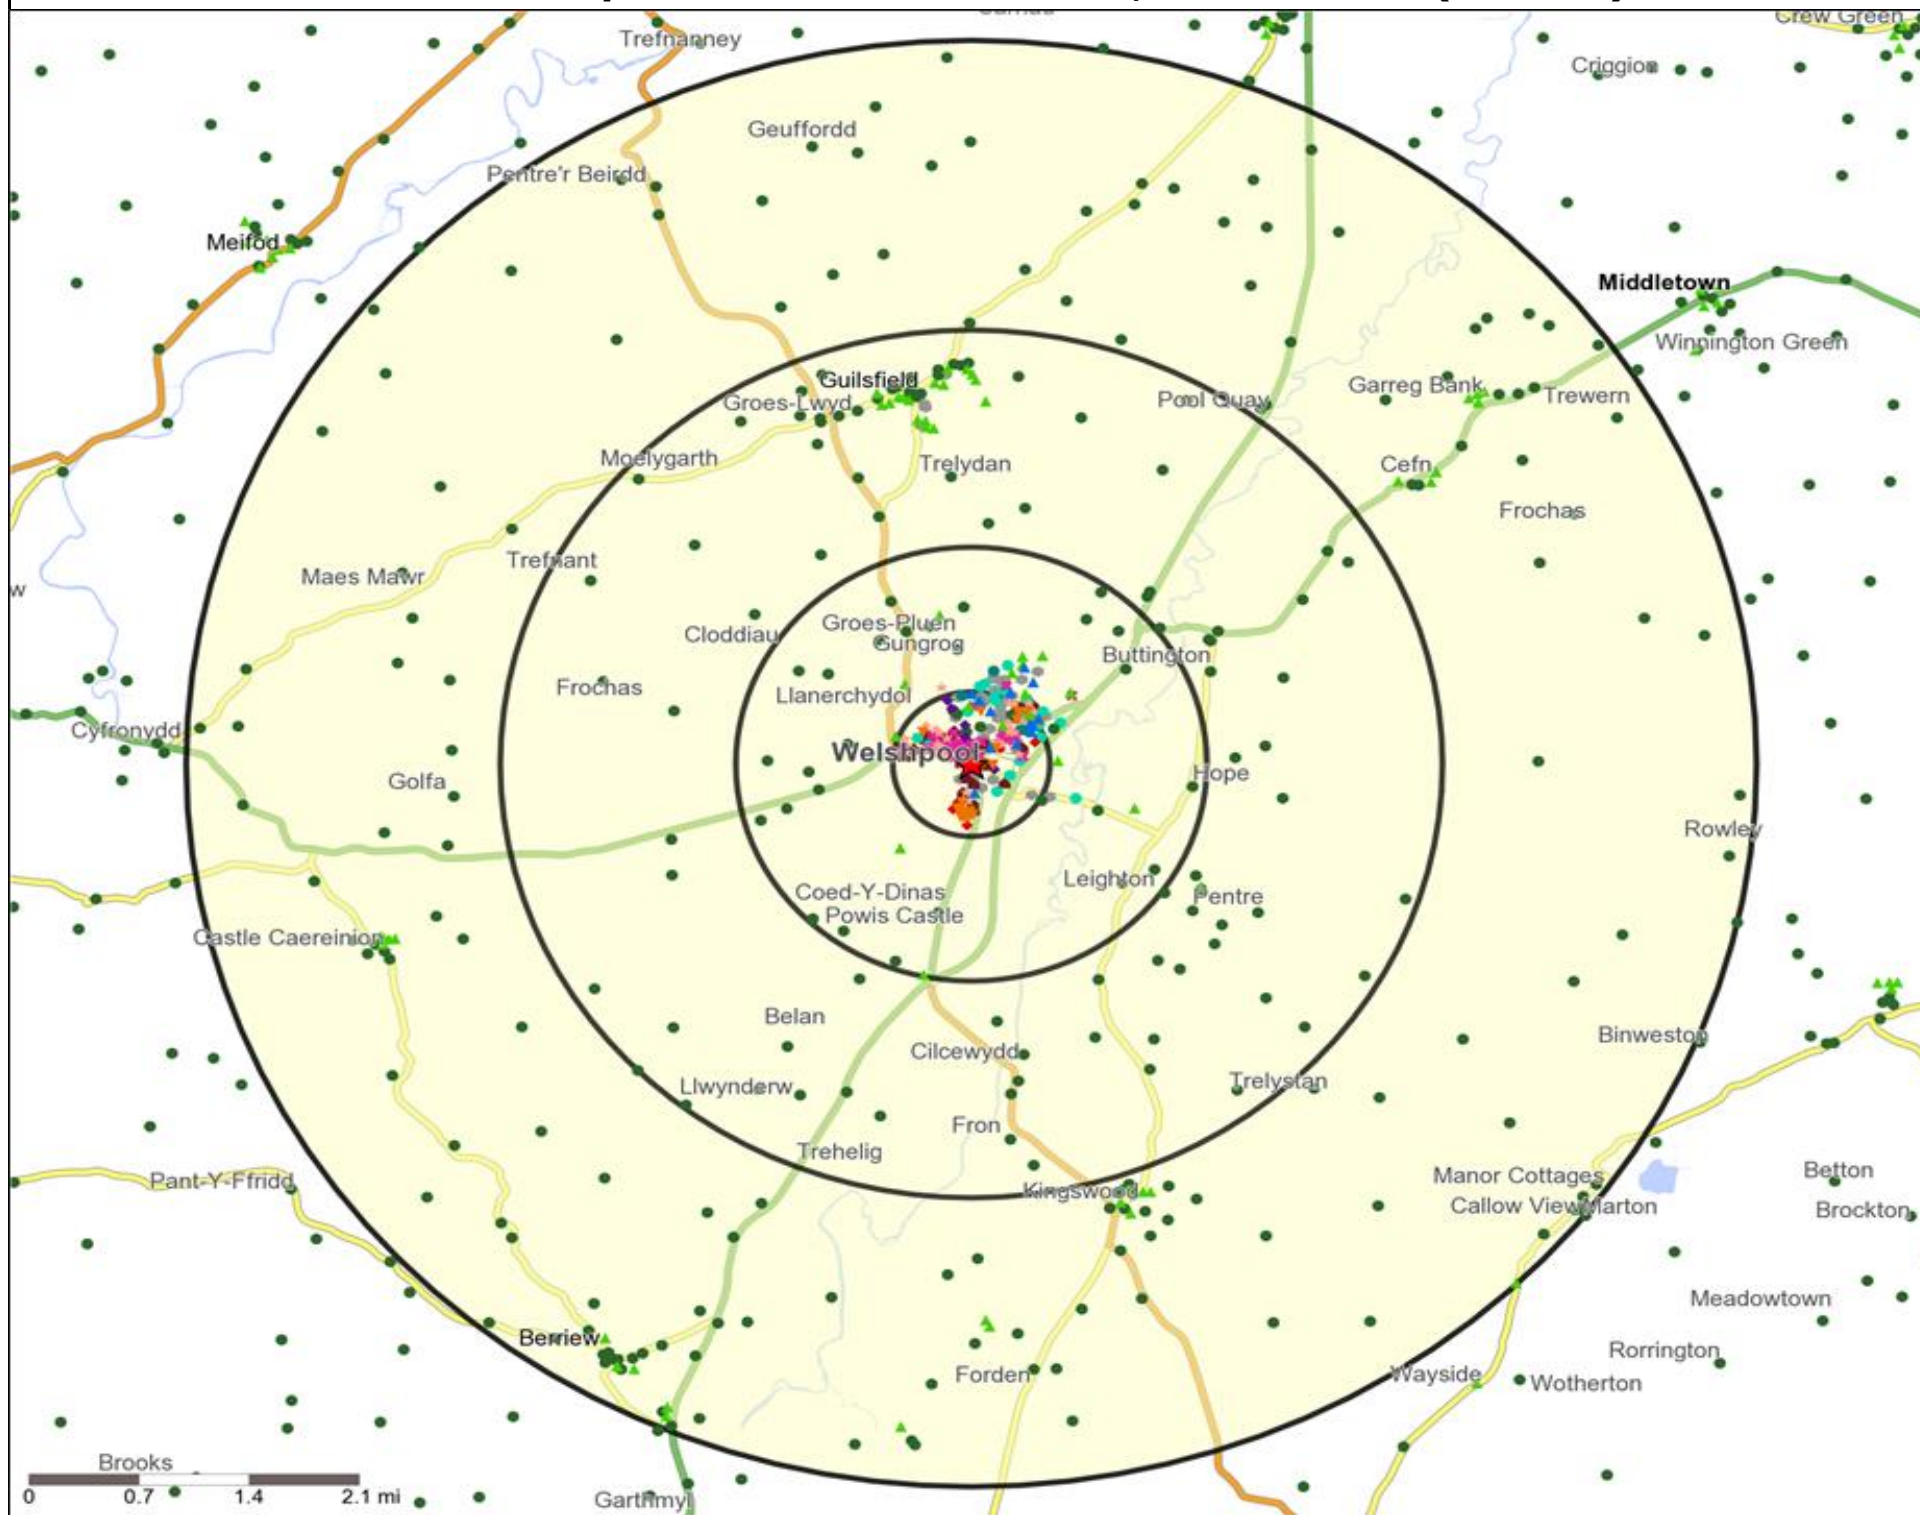

★ Location ○ 0.5, 1.5, 3 & 5 Mile Distance

**Age Data Table**

	Count:					Index:				
	0 - 0.5 Miles	0 - 1.5 Miles	0 - 3.0 Miles	0 - 5.0 Miles	15 Min Drivetime	0 - 0.5 Miles	0 - 1.5 Miles	0 - 3.0 Miles	0 - 5.0 Miles	15 Min Drivetime
0-15	714	1,103	1,431	2,135	3,888	91	93	88	92	95
16-17	108	187	225	294	506	111	127	112	102	100
18-24	408	582	704	940	1,499	108	101	90	84	76
25-34	583	839	963	1,231	1,997	102	97	81	73	67
35-44	461	692	906	1,342	2,429	87	86	83	85	88
45-54	522	823	1,189	1,800	3,340	88	91	97	102	108
55-64	418	673	1,046	1,591	2,939	88	94	107	113	119
65+	973	1,445	2,185	3,062	5,270	129	126	140	137	134
<b>Population estimate 2015</b>	<b>4,187</b>	<b>6,344</b>	<b>8,649</b>	<b>12,395</b>	<b>21,868</b>	<b>100</b>	<b>100</b>	<b>100</b>	<b>100</b>	<b>100</b>

### Mosaic UK Map and Data: WELLINGTON, WELSHPOOL (203571)

Copyright Experian Ltd, HERE 2015. Ordnance Survey © Crown copyright 2015

- Location
- 0.5, 1.5, 3 & 5 Mile Distance
- Rivers, Canals and Lakes
- Mosaic UK Groups**
- A City Prosperity
- D Rural Reality
- E Senior Security
- F Suburban Stability
- C Country Living
- B Prestige Positions
- G Domestic Success
- H Aspiring Homemakers
- I Family Basics
- J Transient Renters
- K Municipal Challenge
- L Vintage Value
- M Modest Traditions
- N Urban Cohesion
- O Rental Hubs

- ★ Location
- Cafe / Wine Bar
- Other
- 0.5, 1.5, 3 & 5 Mile Distance
- ▲ Circuit Bar
- ◆ Rural Character
- ~ Rivers, Canals and Lakes
- Community Local
- Branded Food
- Dry Led

-  Location
-  Branded Food
-  Dry Led
-  Café / Wine Bar
-  Other
-  0.5, 1.5, 3 & 5 Mile Distance
-  Circuit Bar
-  Rural Character
-  Rivers, Canals and Lakes
-  Community Local