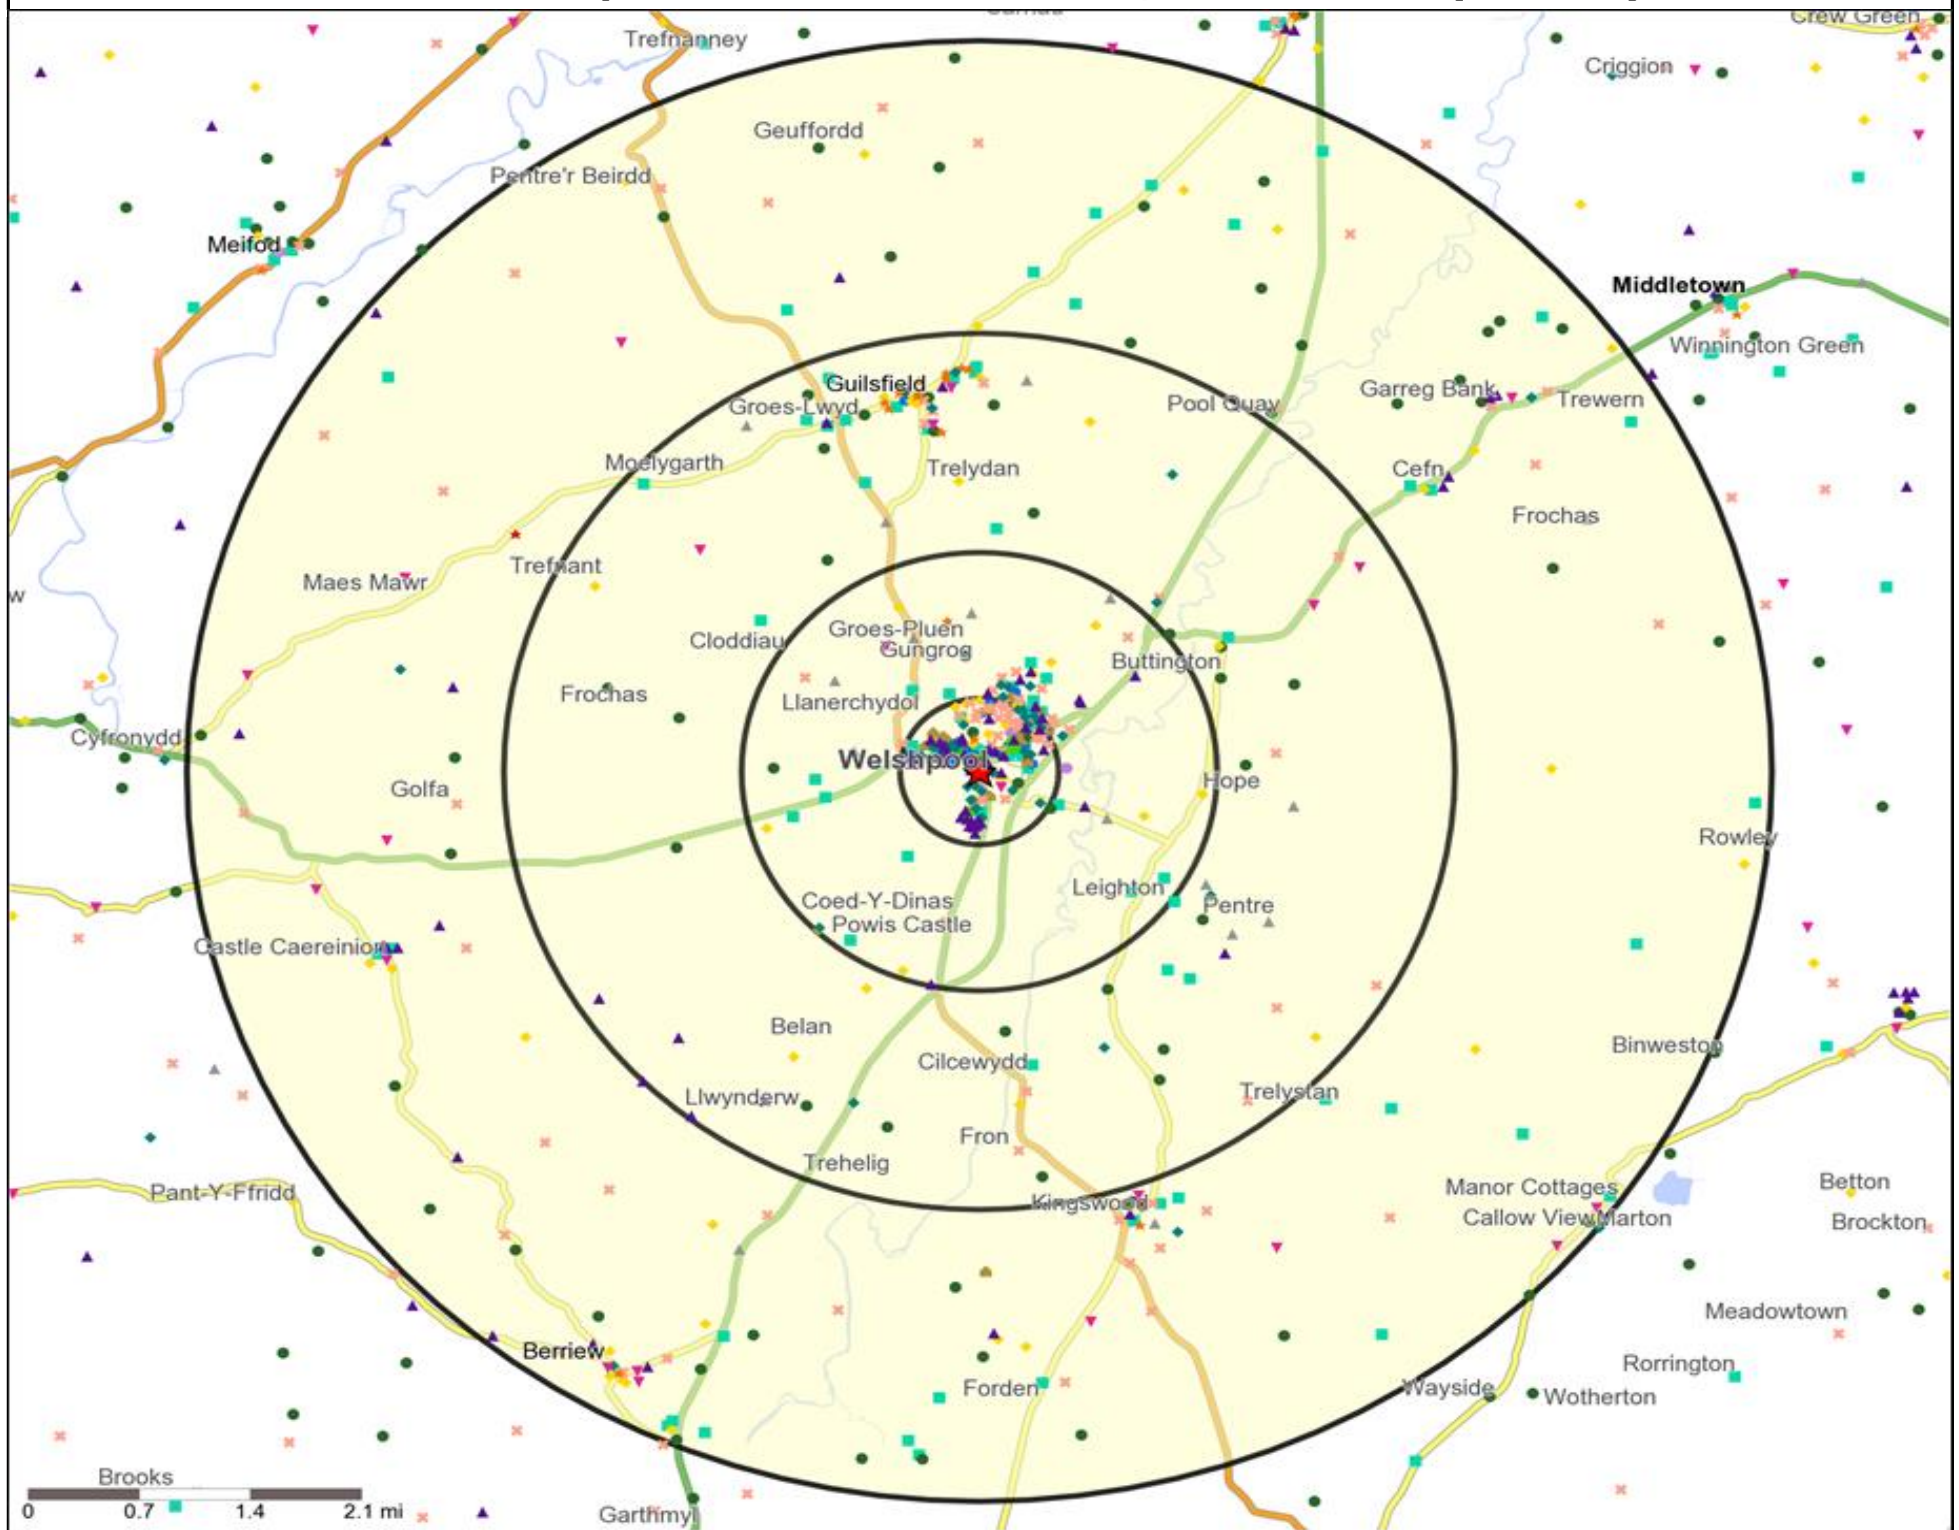

#### Mosaic UK Data Table (Residential)

	Count:	Index:
	0 - 0.5 Miles	0 - 0.5 Miles
A City Prosperity (18+)	0	0
B Prestige Positions (18+)	50	20
C Country Living (18+)	77	33
D Rural Reality (18+)	79	34
E Senior Security (18+)	322	118
F Suburban Stability (18+)	126	62
G Domestic Success (18+)	57	20
H Aspiring Homemakers (18+)	316	104
I Family Basics (18+)	367	152
J Transient Renters (18+)	635	328
K Municipal Challenge (18+)	216	110
L Vintage Value (18+)	631	299
M Modest Traditions (18+)	460	289
N Urban Cohesion (18+)	0	0
O Rental Hubs (18+)	16	6
<b>Adults 18+ estimate 2015</b>	<b>3,352</b>	<b>100</b>

## Occasions Map and Data: WELLINGTON, WELSHPOOL (203571)

Copyright Experian Ltd, HERE 2015. Ordnance Survey © Crown copyright 2015

- ★ Location
- 01 Mine's a Pint
- ▲ 04 Weekend Millionaires
- 08 Student Social
- ★ 12 Midweek Meal Deal
- 0.5, 1.5, 3 & 5 Mile Distance
- ◆ 02 Early Doors
- 05 Out On The Town
- ▼ 09 Leisurely Lunch
- ★ 13 Date Night
- ~ Rivers, Canals and Lakes
- 03 Everyday is Friday
- ▲ 06 Business and Pleasure
- ✕ 10 Wining and Dining
- ★ 14 Birthday Treat
- 07 Sporting Pints
- ▲ 11 Household Outing
- + 15 Pre Show Meal