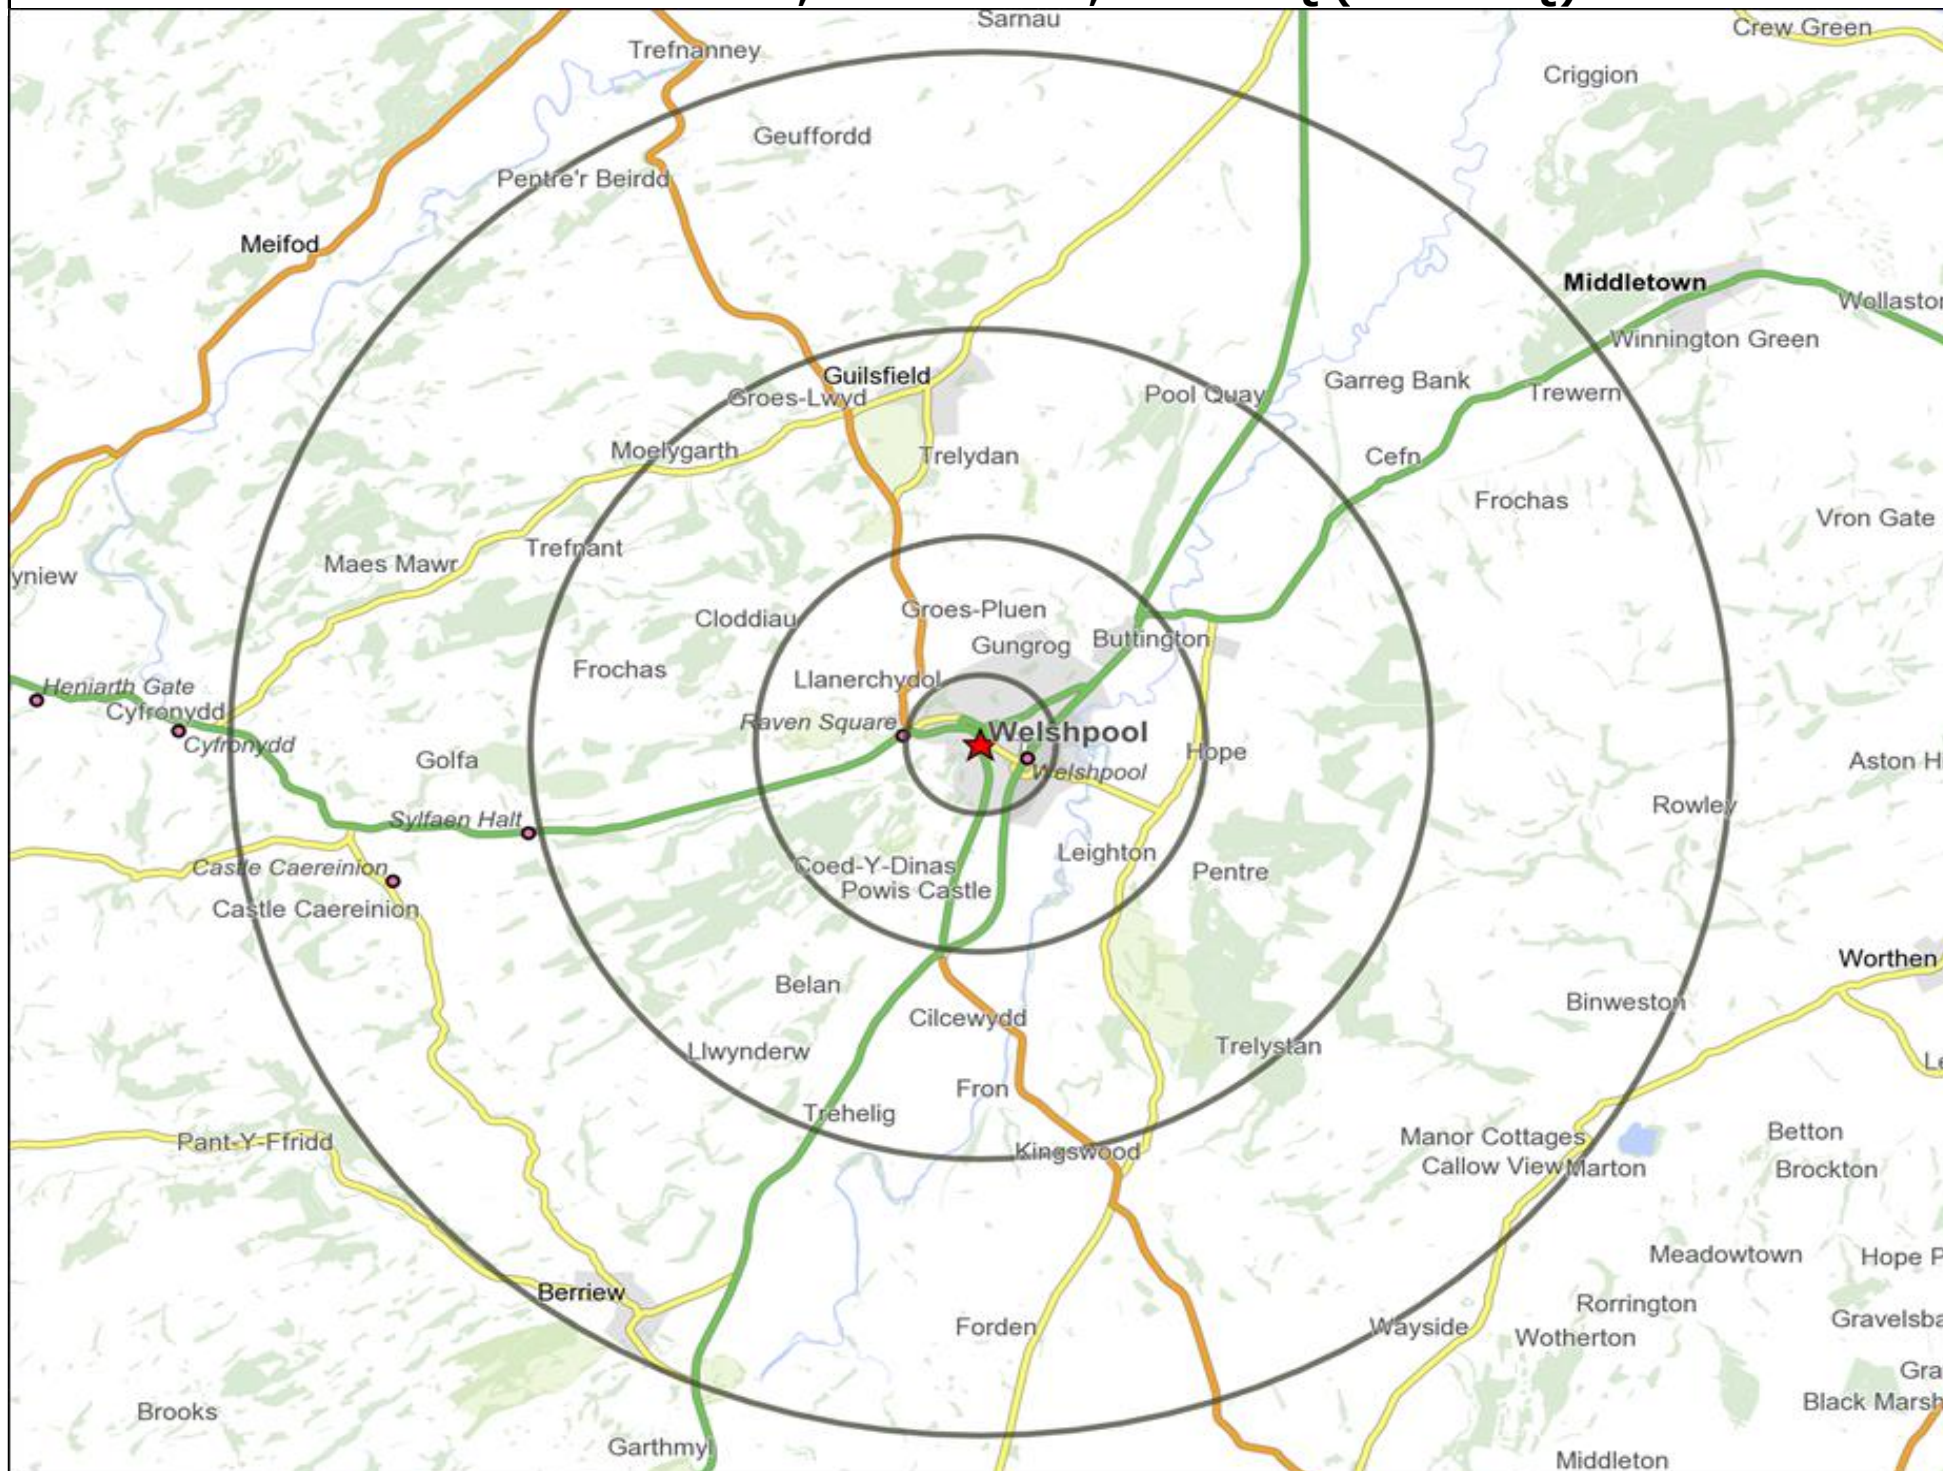

**Customer Profile Report for WELLINGTON, WELSHPOOL (Punch Outlet Number: 203571)  
2 BERRIEW STREET, WELSHPOOL, SY21 7SQ (SY21 7SQ)**

Copyright Experian Ltd, HERE 2015. Ordnance Survey © Crown copyright 2015

★ Location ○ 0.5, 1.5, 3 & 5 Mile Distance

**Age Data Table**

	Count:					Index:				
	0 - 0.5 Miles	0 - 1.5 Miles	0 - 3.0 Miles	0 - 5.0 Miles	15 Min Drivetime	0 - 0.5 Miles	0 - 1.5 Miles	0 - 3.0 Miles	0 - 5.0 Miles	15 Min Drivetime
0-15	714	1,103	1,431	2,135	3,888	91	93	88	92	95
16-17	108	187	225	294	506	111	127	112	102	100
18-24	408	582	704	940	1,499	108	101	90	84	76
25-34	583	839	963	1,231	1,997	102	97	81	73	67
35-44	461	692	906	1,342	2,429	87	86	83	85	88
45-54	522	823	1,189	1,800	3,340	88	91	97	102	108
55-64	418	673	1,046	1,591	2,939	88	94	107	113	119
65+	973	1,445	2,185	3,062	5,270	129	126	140	137	134
<b>Population estimate 2015</b>	<b>4,187</b>	<b>6,344</b>	<b>8,649</b>	<b>12,395</b>	<b>21,868</b>	<b>100</b>	<b>100</b>	<b>100</b>	<b>100</b>	<b>100</b>

### Mosaic UK Map and Data: WELLINGTON, WELSHPOOL (203571)

Copyright Experian Ltd, HERE 2015. Ordnance Survey © Crown copyright 2015

- Location
- 0.5, 1.5, 3 & 5 Mile Distance
- Rivers, Canals and Lakes
- Mosaic UK Groups**
- A City Prosperity
- D Rural Reality
- E Senior Security
- F Suburban Stability
- C Country Living
- B Prestige Positions
- G Domestic Success
- H Aspiring Homemakers
- I Family Basics
- J Transient Renters
- K Municipal Challenge
- L Vintage Value
- M Modest Traditions
- N Urban Cohesion
- O Rental Hubs

- ★ Location
- Cafe / Wine Bar
- Other
- 0.5, 1.5, 3 & 5 Mile Distance
- ▲ Circuit Bar
- ◆ Rural Character
- ~ Rivers, Canals and Lakes
- Community Local
- Branded Food
- Dry Led