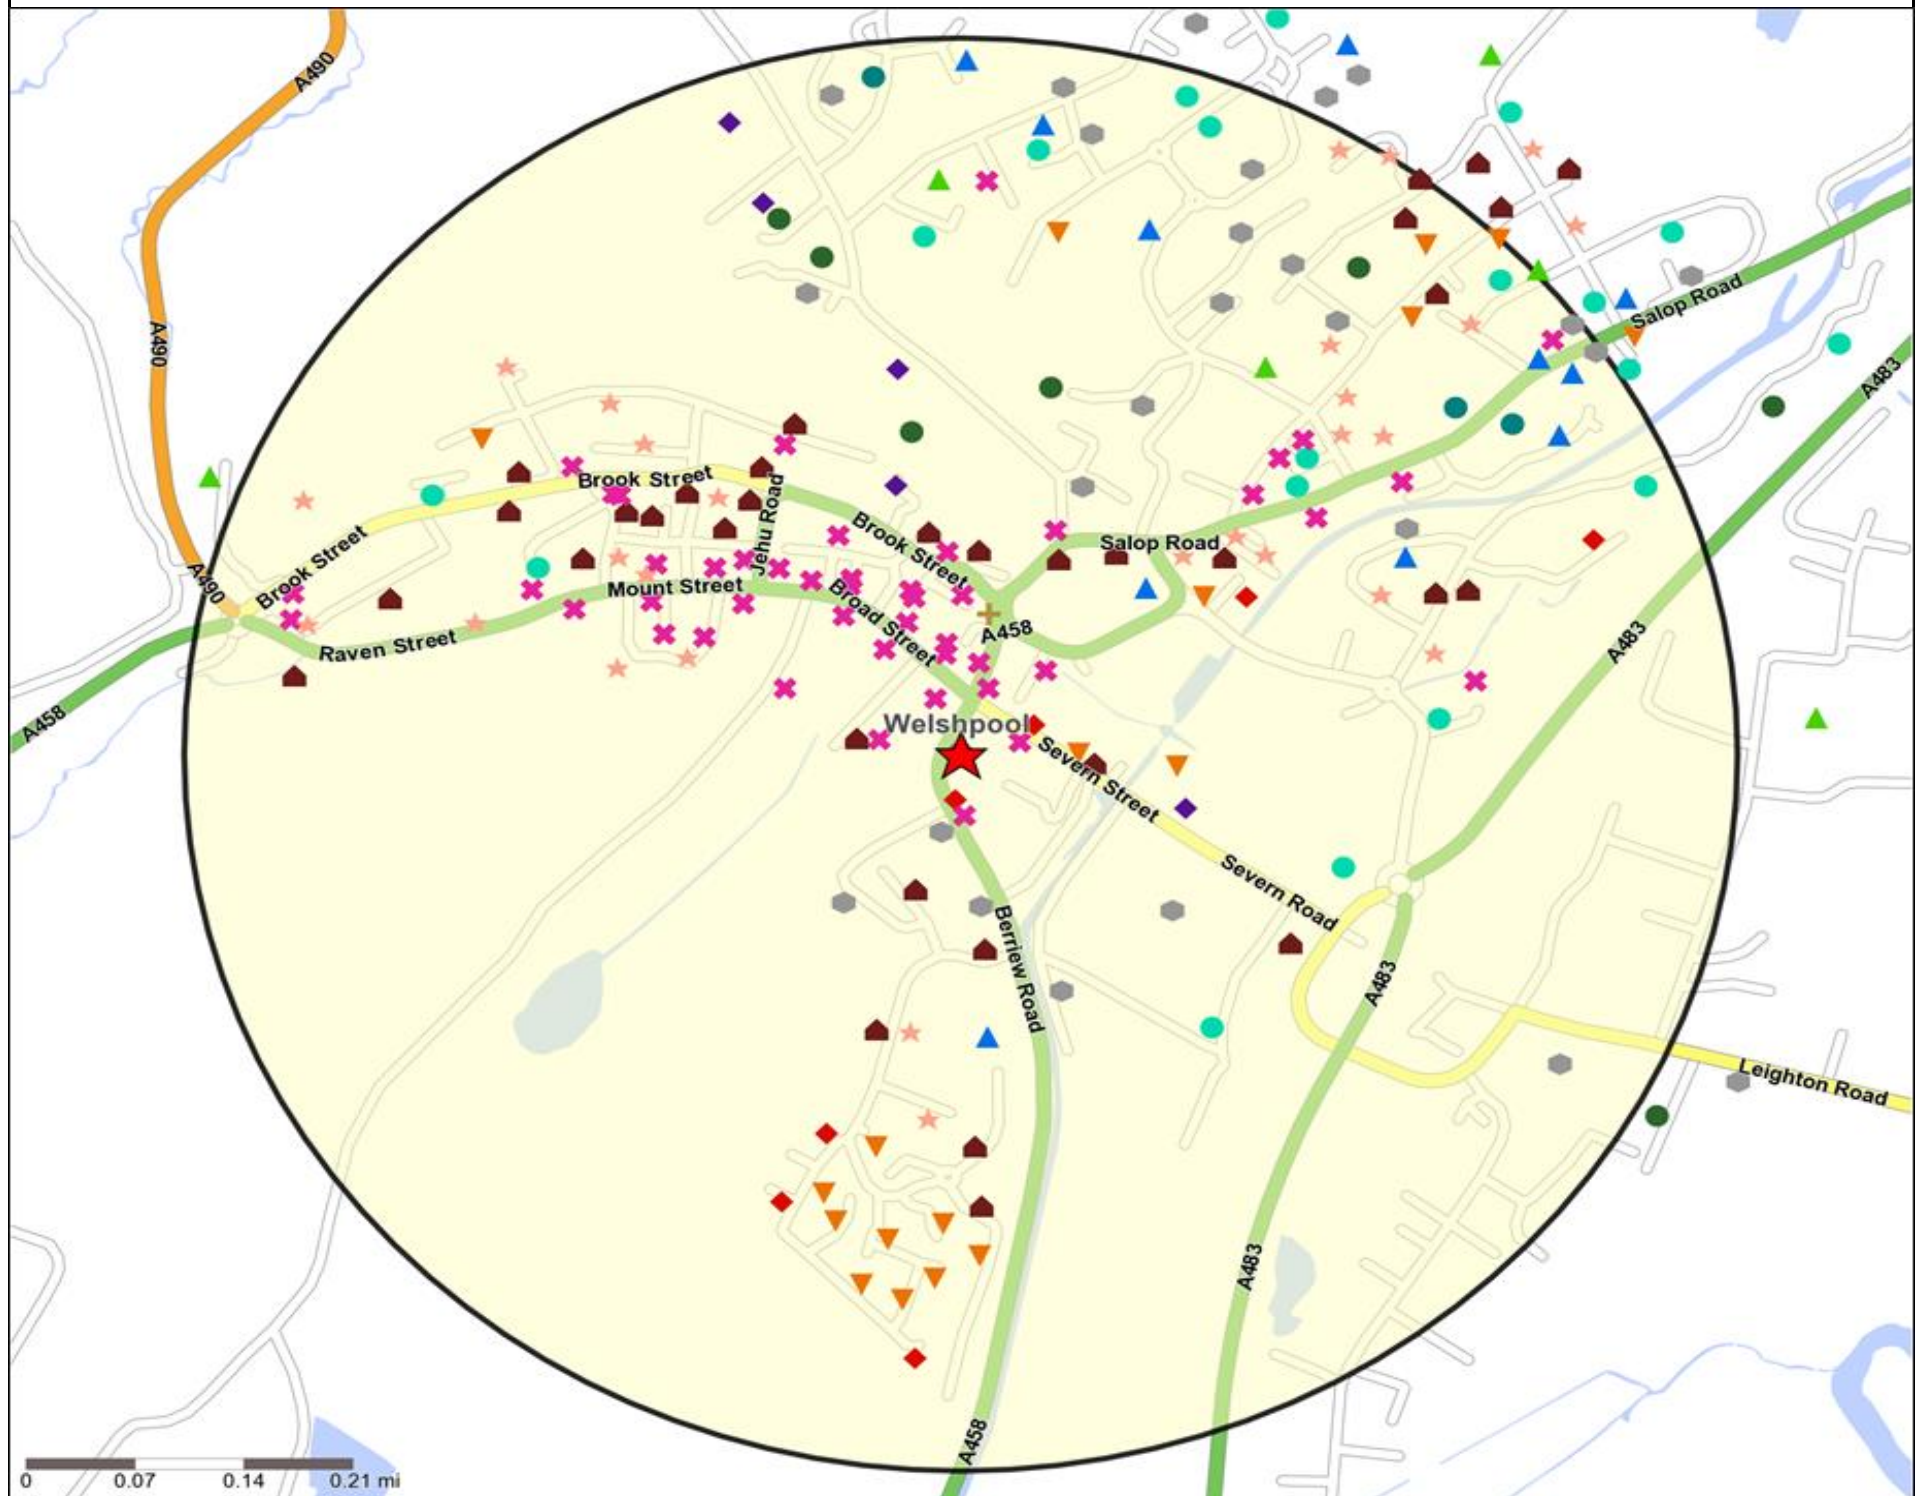

Mosaic UK Map and Data: WELLINGTON, WELSHPOOL (203571)

Copyright Experian Ltd, HERE 2015. Ordnance Survey © Crown copyright 2015

Location	Mosaic UK Groups	D Rural Reality	H Aspiring Homemakers	L Vintage Value
0.5, 1.5, 3 & 5 Mile Distance	A City Prosperity	E Senior Security	I Family Basics	M Modest Traditions
Rivers, Canals and Lakes	B Prestige Positions	F Suburban Stability	J Transient Renters	N Urban Cohesion
	C Country Living	G Domestic Success	K Municipal Challenge	O Rental Hubs

Mosaic UK Data Table (Residential)

	Count:	Index:
	0 - 0.5 Miles	0 - 0.5 Miles
A City Prosperity (18+)	0	0
B Prestige Positions (18+)	50	20
C Country Living (18+)	77	33
D Rural Reality (18+)	79	34
E Senior Security (18+)	322	118
F Suburban Stability (18+)	126	62
G Domestic Success (18+)	57	20
H Aspiring Homemakers (18+)	316	104
I Family Basics (18+)	367	152
J Transient Renters (18+)	635	328
K Municipal Challenge (18+)	216	110
L Vintage Value (18+)	631	299
M Modest Traditions (18+)	460	289
N Urban Cohesion (18+)	0	0
O Rental Hubs (18+)	16	6
Adults 18+ estimate 2015	3,352	100