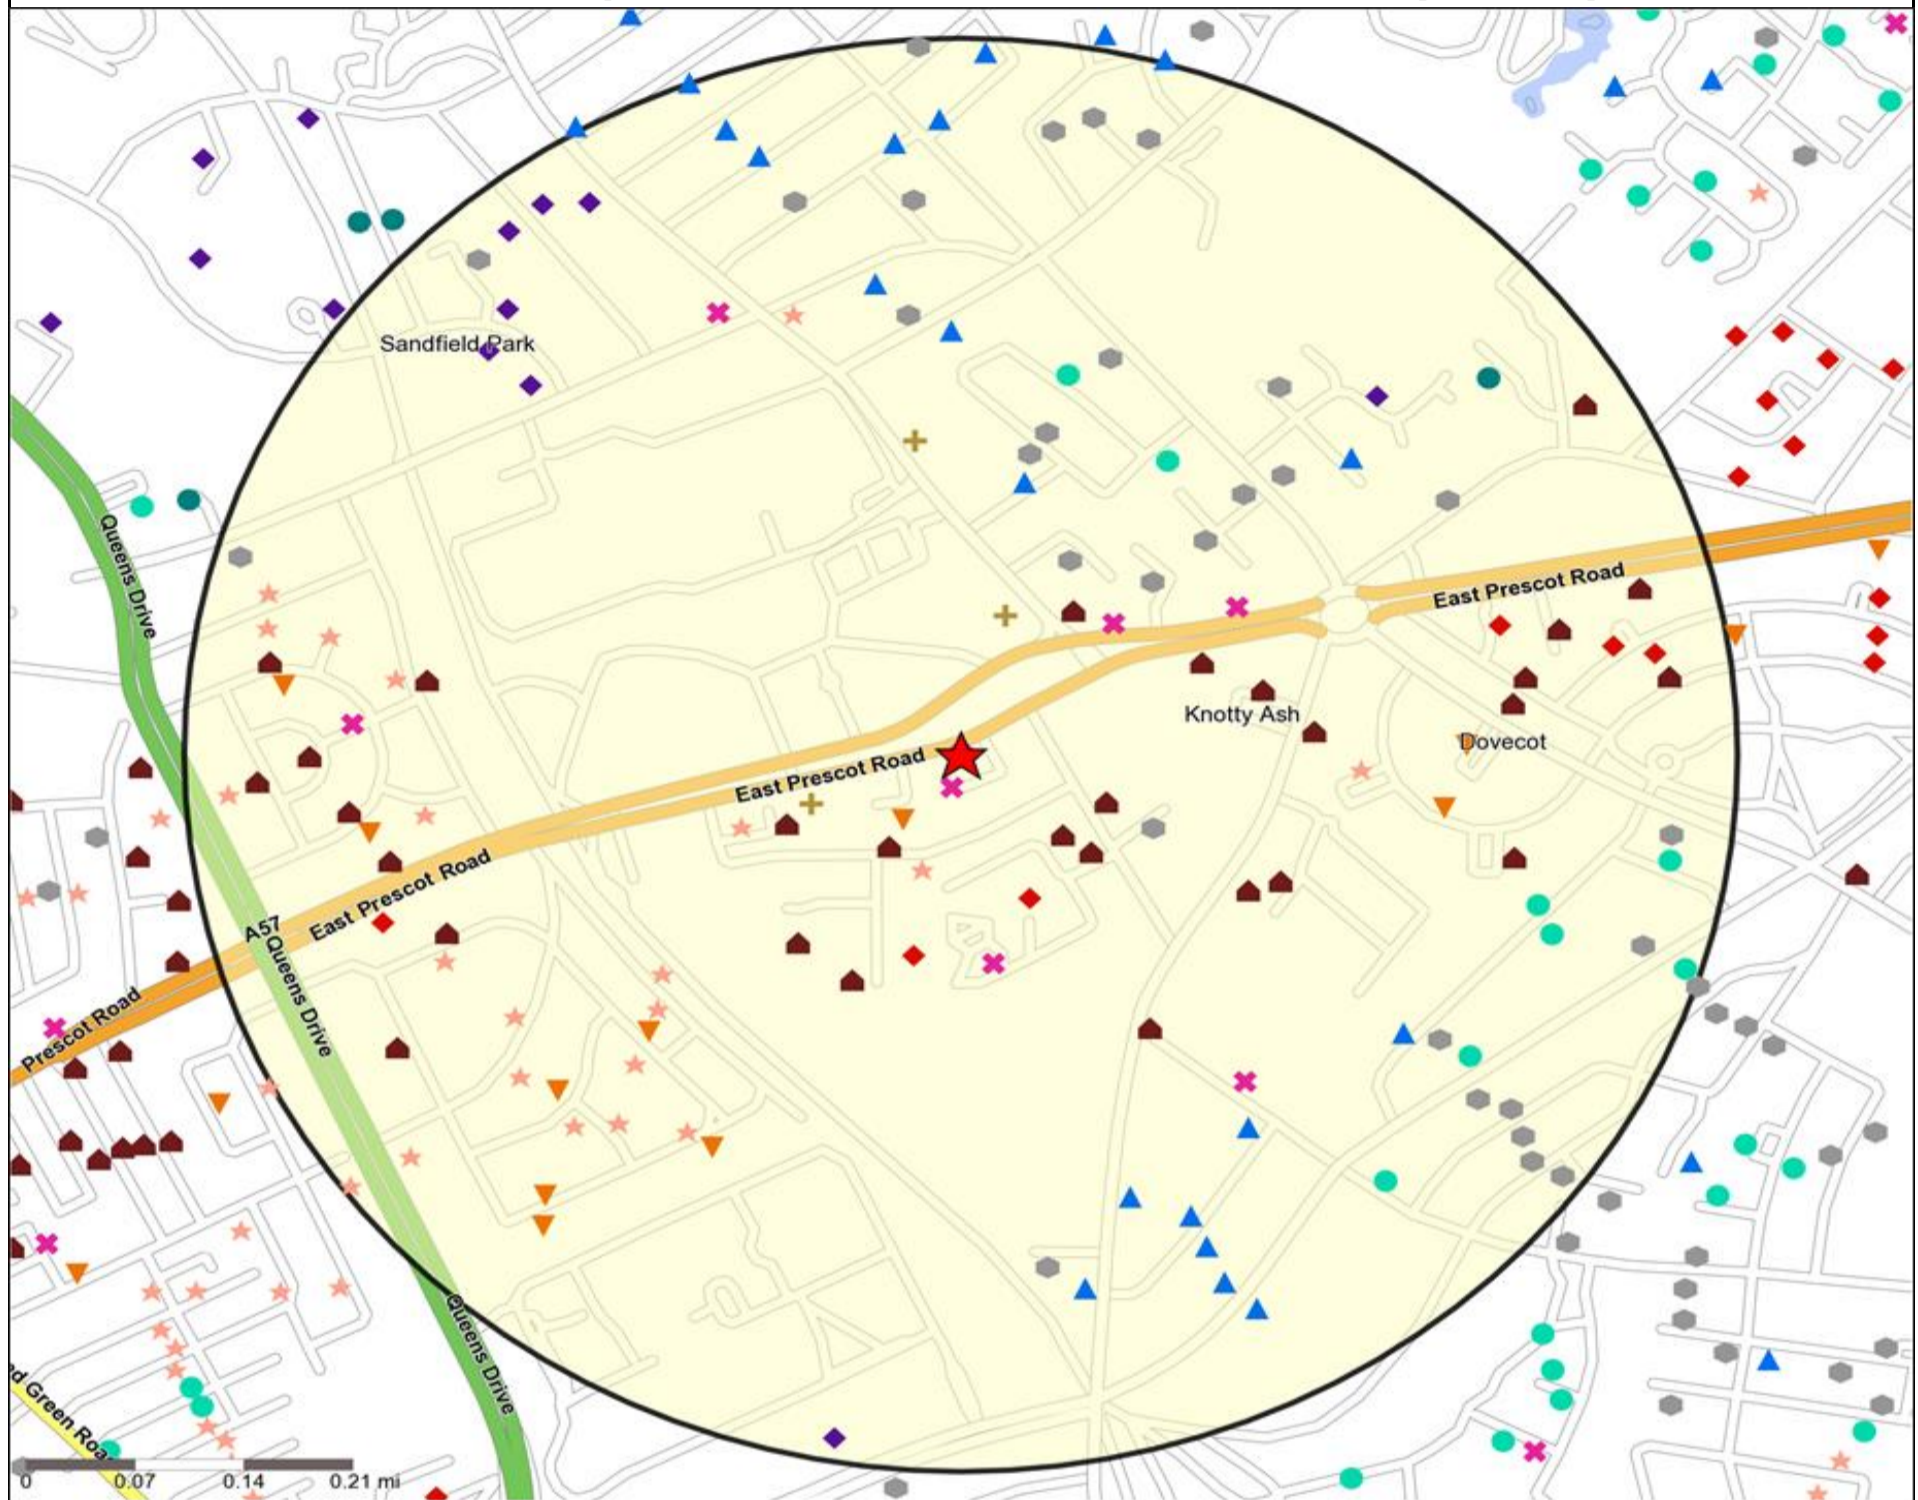

**Mosaic UK Map and Data: WHEATSHEAF, LIVERPOOL (203579)**

Copyright Experian Ltd, HERE 2015. Ordnance Survey © Crown copyright 2015

- ★ Location
- Mosaic UK Groups
- ▲ D Rural Reality
- H Aspiring Homemakers
- L Vintage Value
- 0.5,1.5,3 & 5 Mile Distance
- A City Prosperity
- E Senior Security
- I Family Basics
- M Modest Traditions
- ~ Rivers, Canals and Lakes
- ◆ B Prestige Positions
- ▲ F Suburban Stability
- J Transient Renters
- N Urban Cohesion
- C Country Living
- G Domestic Success
- K Municipal Challenge
- O Rental Hubs

### Mosaic UK Map and Data: WHEATSHEAF, LIVERPOOL (203579)

Copyright Experian Ltd, HERE 2015. Ordnance Survey © Crown copyright 2015

- Location
- 0.5, 1.5, 3 & 5 Mile Distance
- Rivers, Canals and Lakes
- Mosaic UK Groups**
- A City Prosperity
- C Country Living
- D Rural Reality
- E Senior Security
- F Suburban Stability
- G Domestic Success
- H Aspiring Homemakers
- I Family Basics
- J Transient Renters
- K Municipal Challenge
- L Vintage Value
- M Modest Traditions
- N Urban Cohesion
- O Rental Hubs