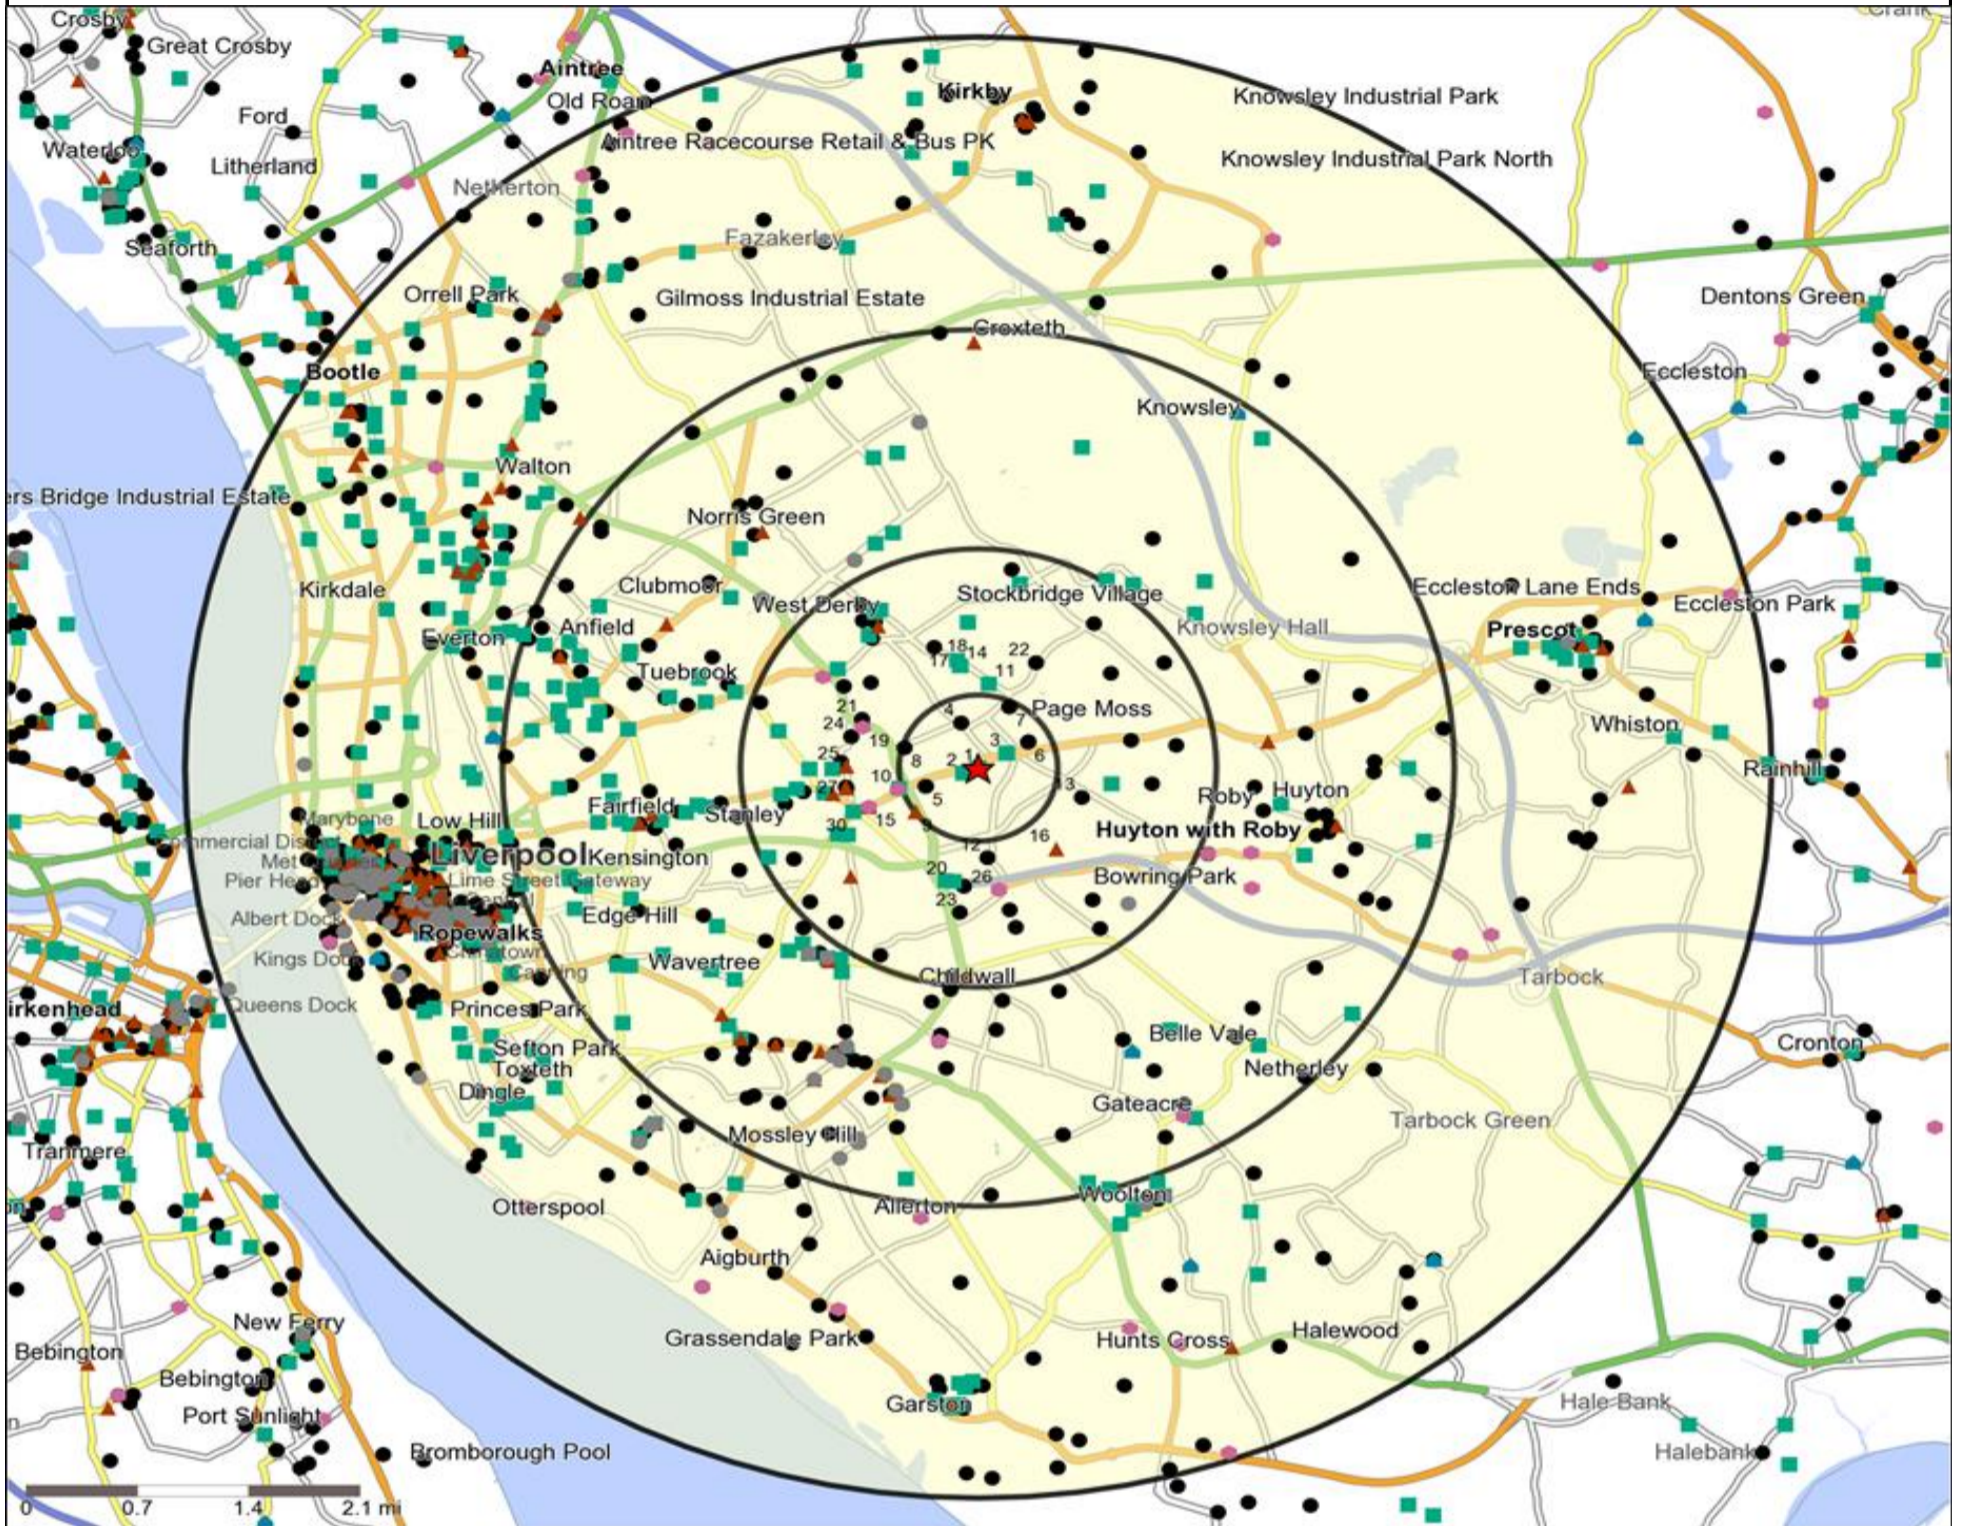

#### Mosaic UK Data Table (Residential)

	Count:	Index:
	0 - 0.5 Miles	0 - 0.5 Miles
A City Prosperity (18+)	0	0
B Prestige Positions (18+)	330	69
C Country Living (18+)	0	0
D Rural Reality (18+)	0	0
E Senior Security (18+)	1,454	271
F Suburban Stability (18+)	952	236
G Domestic Success (18+)	53	10
H Aspiring Homemakers (18+)	421	70
I Family Basics (18+)	473	99
J Transient Renters (18+)	233	61
K Municipal Challenge (18+)	318	82
L Vintage Value (18+)	1,297	312
M Modest Traditions (18+)	977	311
N Urban Cohesion (18+)	0	0
O Rental Hubs (18+)	91	18
<b>Adults 18+ estimate 2015</b>	<b>6,599</b>	<b>100</b>

### Occasions Map and Data: WHEATSHEAF, LIVERPOOL (203579)

Copyright Experian Ltd, HERE 2015. Ordnance Survey © Crown copyright 2015

- ★ Location
- Occasions Types
- ▲ 04 Weekend Millionaires
- 08 Student Social
- ★ 12 Midweek Meal Deal
- 0.5, 1.5, 3 & 5 Mile Distance
- 01 Mine's a Pint
- 05 Out On The Town
- 09 Leisurely Lunch
- ★ 13 Date Night
- ~ Rivers, Canals and Lakes
- ◆ 02 Early Doors
- ▲ 06 Business and Pleasure
- ★ 14 Birthday Treat
- 03 Everyday is Friday
- 07 Sporting Pints
- ▲ 11 Household Outing
- ★ 15 Pre Show Meal

### Competition Map and Data: WHEATSHEAF, LIVERPOOL (203579)

Numbers on competition points relate to the distance ranking in the competition table on page 7. Copyright Experian Ltd, HERE 2015. Ordnance Survey © Crown copyright 2015

- Location
- Branded Food
- Dry Led
- Café / Wine Bar
- Other
- 0.5, 1.5, 3 & 5 Mile Distance
- Circuit Bar
- Rural Character
- Rivers, Canals and Lakes
- Community Local