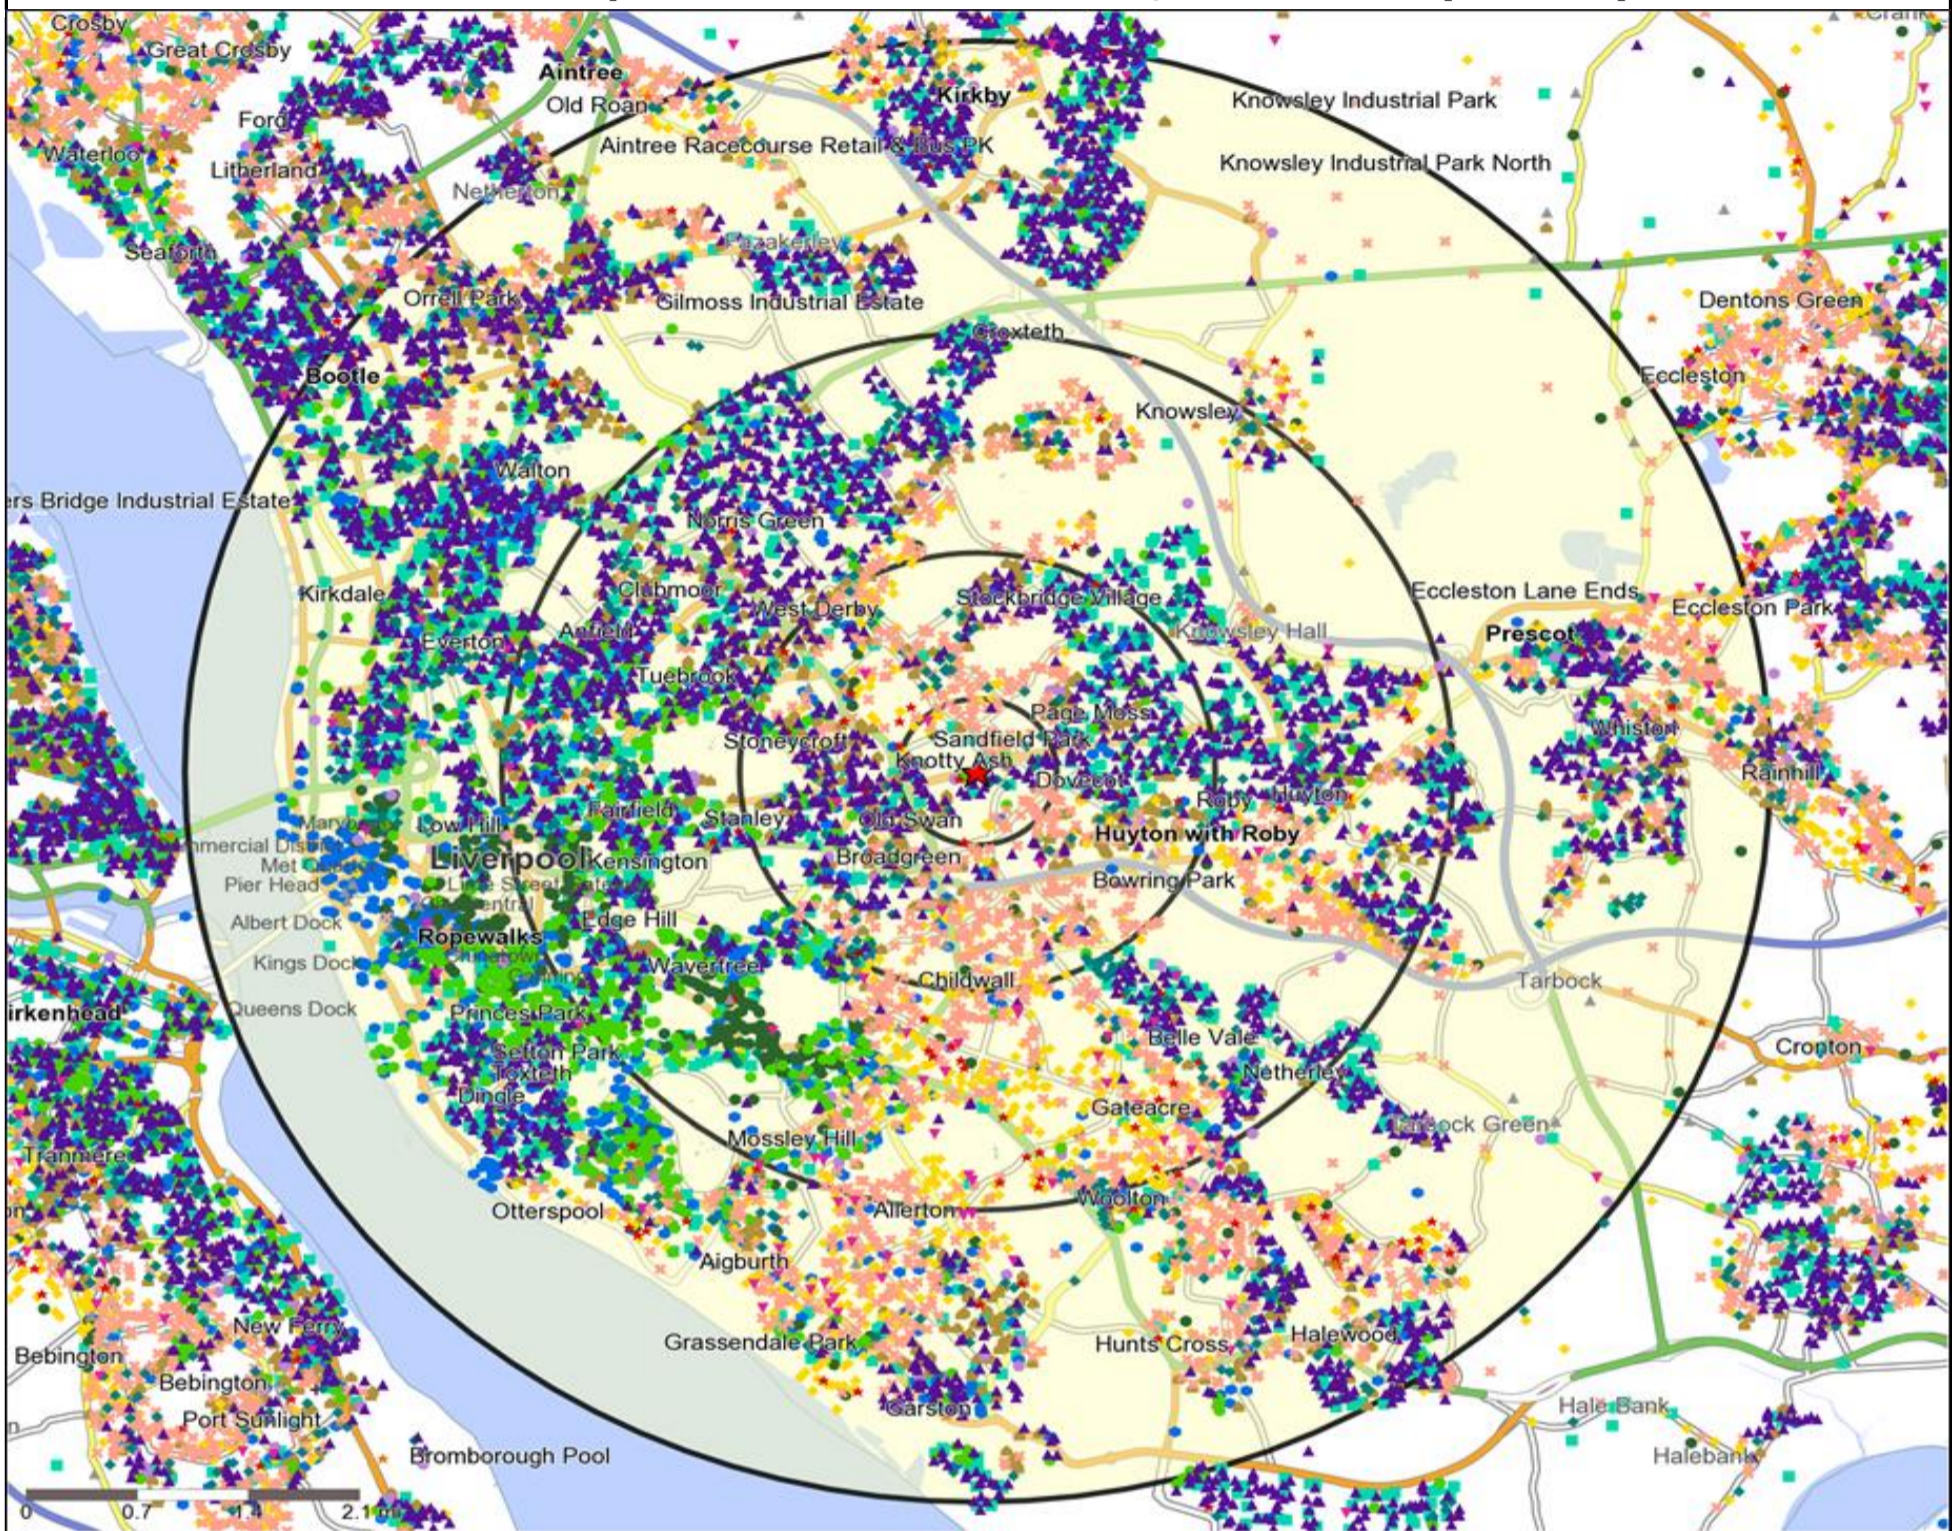

Occasions Map and Data: WHEATSHEAF, LIVERPOOL (203579)

Copyright Experian Ltd, HERE 2015. Ordnance Survey © Crown copyright 2015

- ★ Location
- Occasions Types
- ▲ 04 Weekend Millionaires
- 08 Student Social
- ★ 12 Midweek Meal Deal
- 0.5, 1.5, 3 & 5 Mile Distance
- 01 Mine's a Pint
- 05 Out On The Town
- 09 Leisurely Lunch
- ★ 13 Date Night
- ~ Rivers, Canals and Lakes
- 02 Early Doors
- ▲ 06 Business and Pleasure
- ★ 14 Birthday Treat
- 03 Everyday is Friday
- 07 Sporting Pints
- ▲ 11 Household Outing
- ★ 15 Pre Show Meal

Occasions Data Table

	Count:					Index:				
	0 - 0.5 Miles	0 - 1.5 Miles	0 - 3.0 Miles	0 - 5.0 Miles	15 Min Drivetime	0 - 0.5	0 - 1.5	0 - 3.0	0 - 5.0	15 Min Drivetime
01 Mine's a Pint	528	6,012	25,148	48,111	47,489	106	106	121	121	119
02 Early Doors	588	5,971	19,834	38,494	38,525	142	125	114	115	116
03 Everyday is Friday	381	4,271	14,344	28,998	28,681	108	105	97	102	101
04 Weekend Millionaires	640	8,540	30,610	58,892	58,848	125	146	143	143	144
05 Out On The Town	498	6,406	26,217	52,008	50,283	101	113	127	131	127
06 Business and Pleasure	118	1,582	6,624	12,899	12,621	46	54	62	63	62
07 Sporting Pints	322	4,875	21,811	42,110	40,860	59	78	96	96	94
08 Student Social	153	1,381	10,109	16,370	16,473	67	52	105	89	89
09 Leisurely Lunch	480	5,093	17,927	33,895	34,232	99	92	89	87	88
10 Wining and Dining	519	5,325	15,598	30,212	31,256	94	84	68	68	71
11 Household Outing	544	6,398	18,614	36,490	36,753	125	128	102	104	105
12 Midweek Meal Deal	263	3,519	13,941	25,787	25,633	107	125	136	131	131
13 Date Night	354	3,394	9,820	19,657	20,373	91	76	60	63	65
14 Birthday Treat	414	3,863	12,930	24,303	24,836	106	86	79	77	79
15 Pre Show Meal	120	1,333	4,078	7,861	7,922	89	87	73	73	74
Number of Occasions	5,922	67,963	247,605	476,087	474,785	100	100	100	100	100