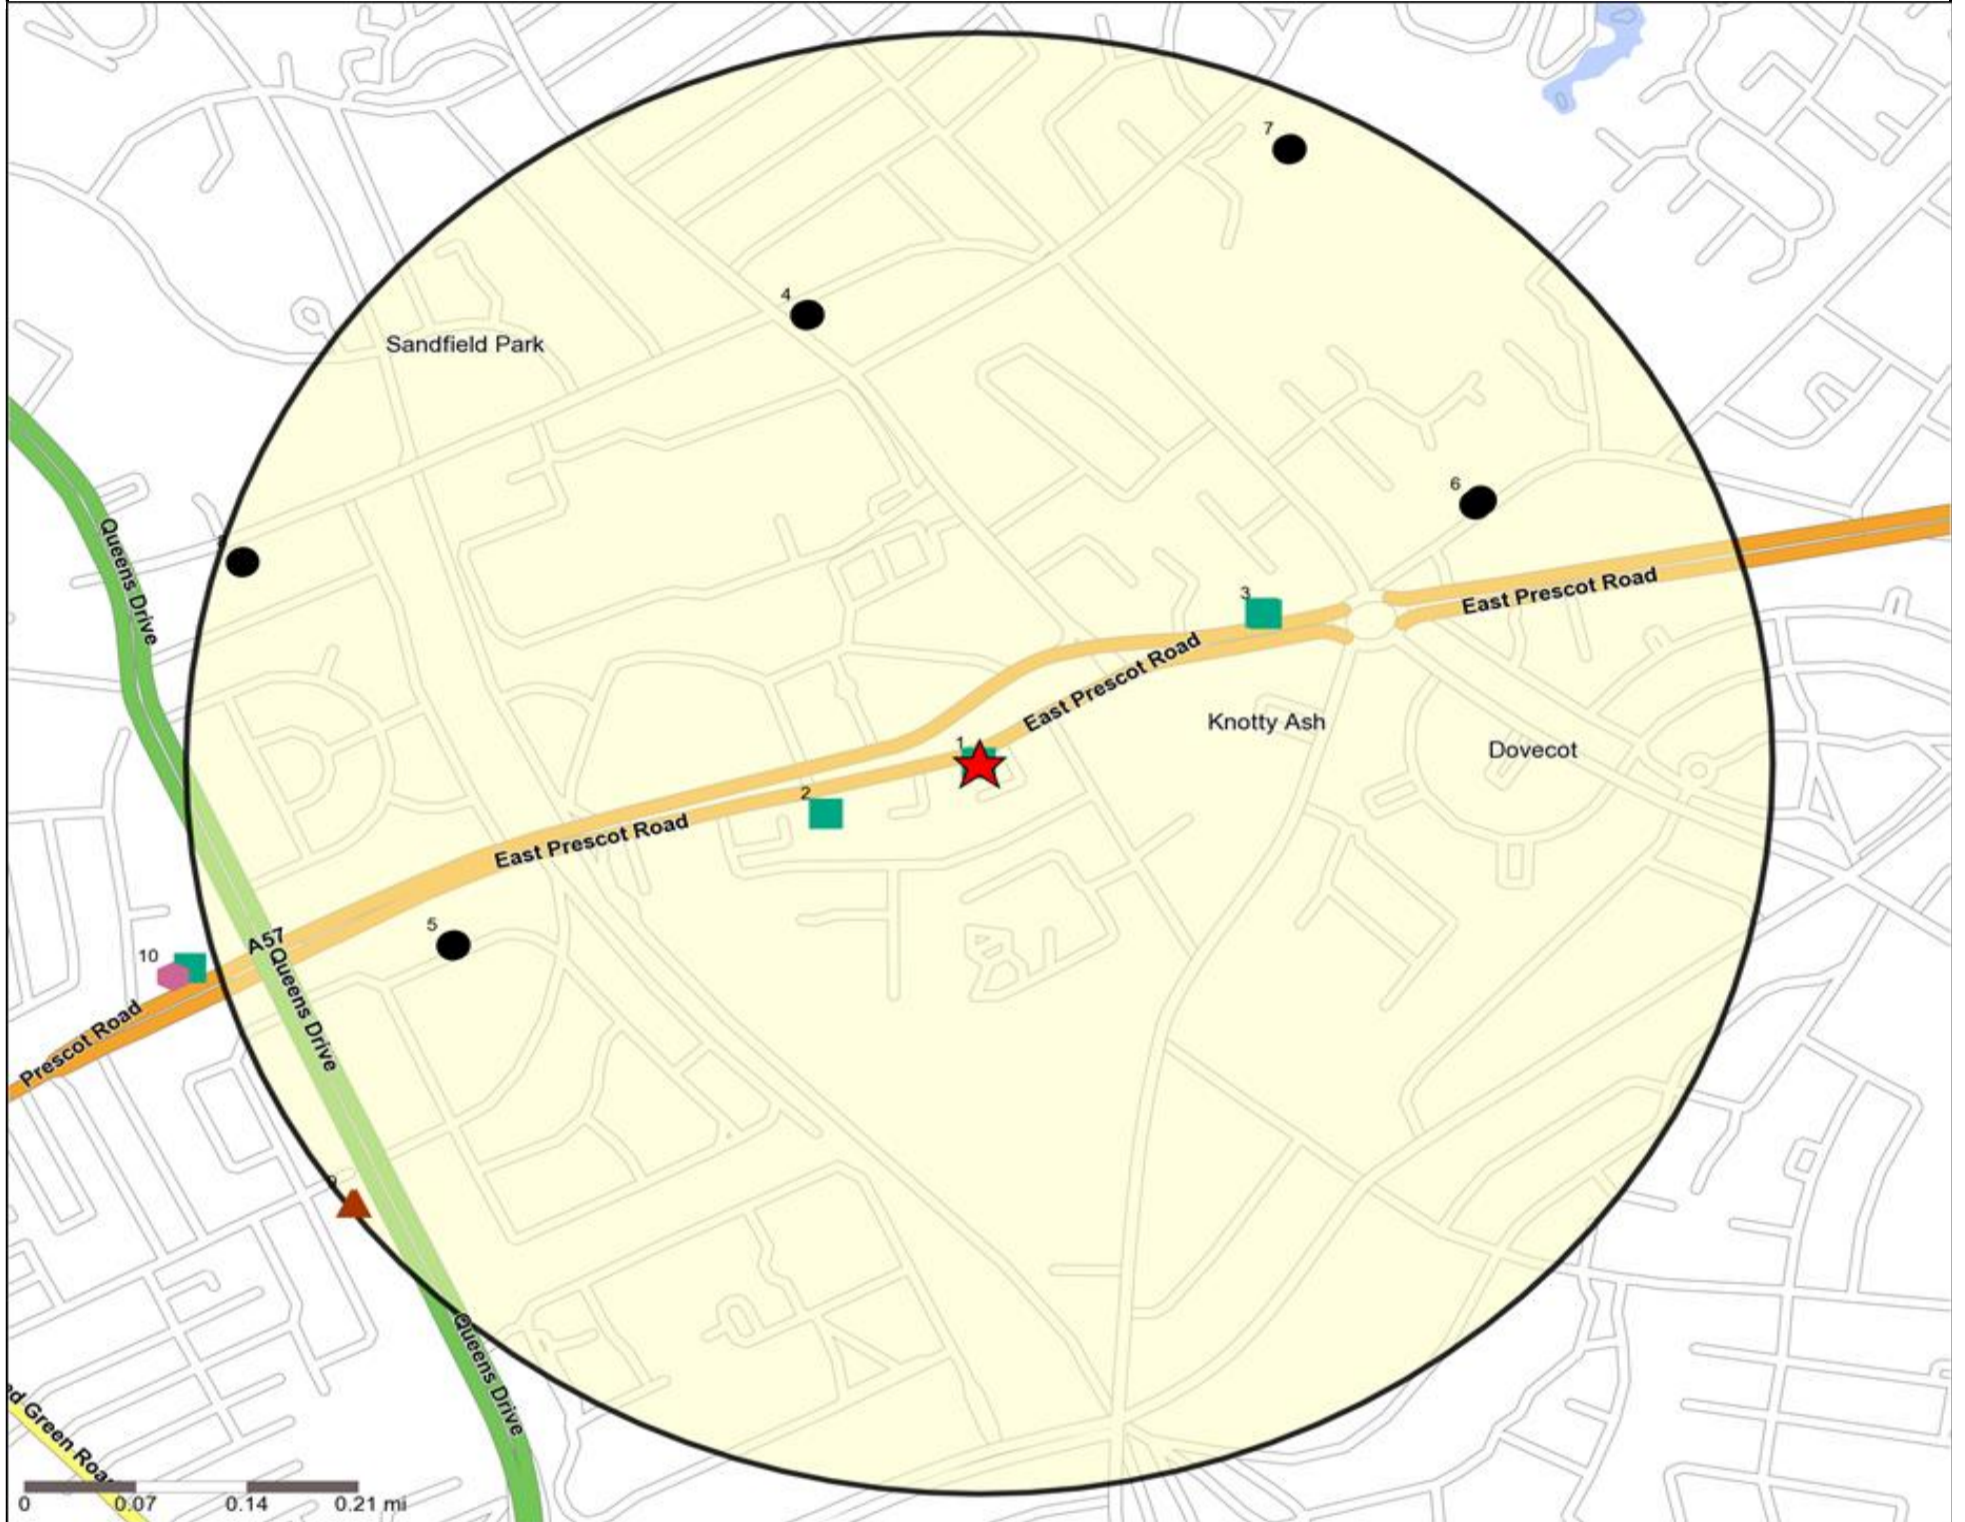

### Competition Map and Data: WHEATSHEAF, LIVERPOOL (203579)

Numbers on competition points relate to the distance ranking in the competition table on page 7. Copyright Experian Ltd, HERE 2015. Ordnance Survey © Crown copyright 2015

- Location
- Branded Food
- Dry Led
- Café / Wine Bar
- Other
- 0.5, 1.5, 3 & 5 Mile Distance
- Circuit Bar
- Rural Character
- Rivers, Canals and Lakes
- Community Local

## Competition Map and Data: WHEATSHEAF, LIVERPOOL (203579)

Numbers on competition points relate to the distance ranking in the competition table on page 7. Copyright Experian Ltd, HERE 2015. Ordnance Survey © Crown copyright 2015