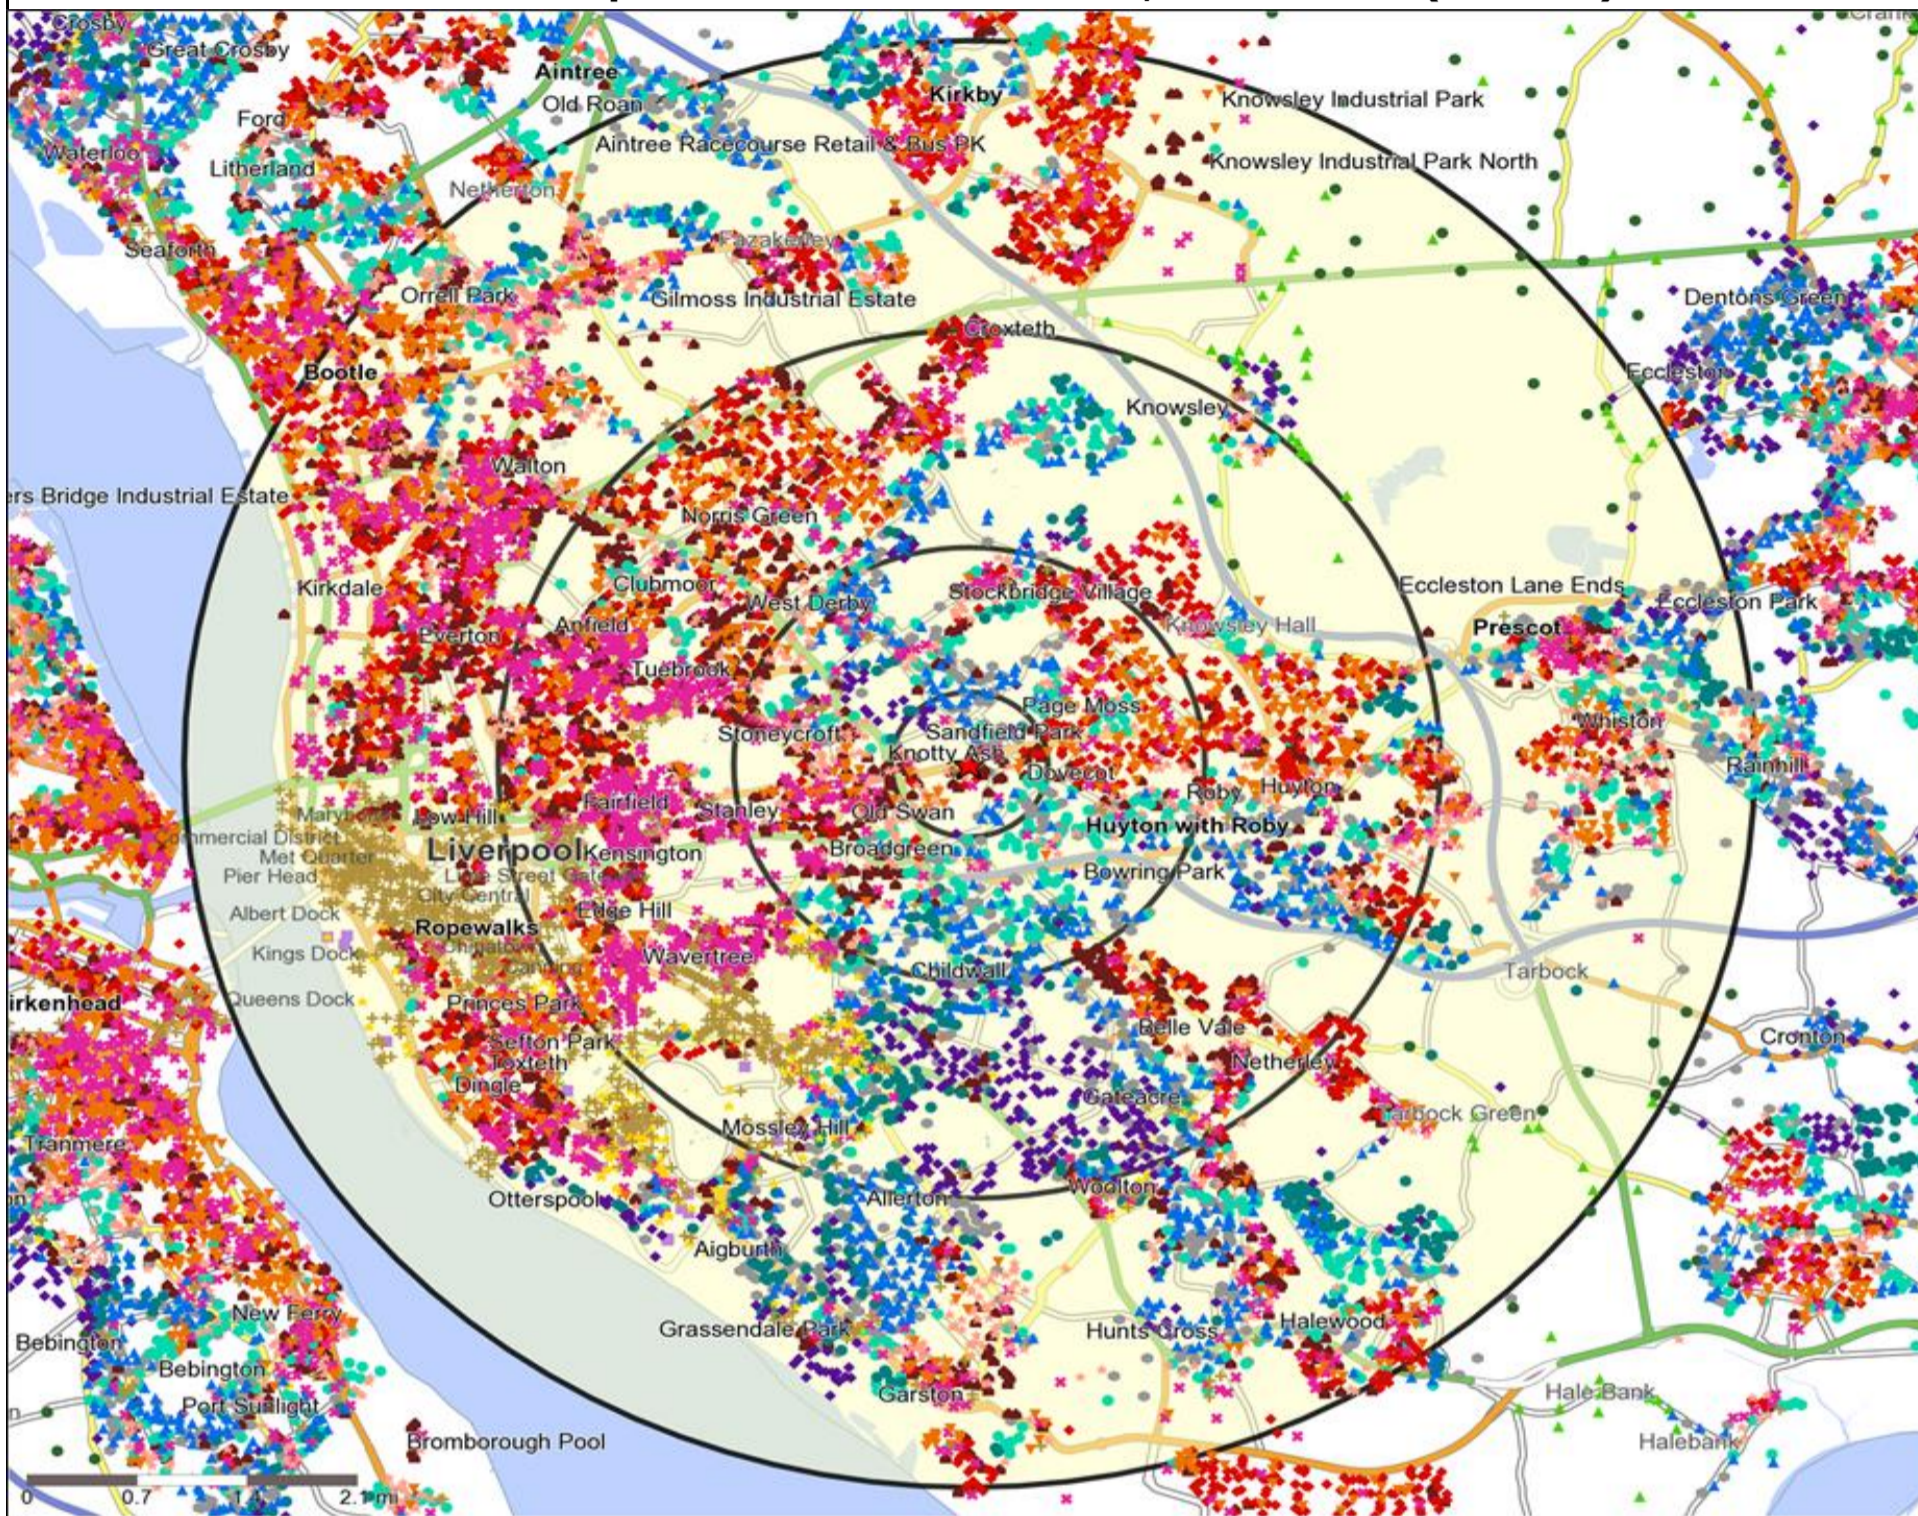

★ Location ○ 0.5, 1.5, 3 & 5 Mile Distance

**Age Data Table**

	Count:					Index:				
	0 - 0.5 Miles	0 - 1.5 Miles	0 - 3.0 Miles	0 - 5.0 Miles	15 Min Drivetime	0 - 0.5 Miles	0 - 1.5 Miles	0 - 3.0 Miles	0 - 5.0 Miles	15 Min Drivetime
0-15	1,333	17,309	59,004	109,211	111,223	86	101	96	91	93
16-17	223	2,333	7,649	14,099	14,290	117	110	101	95	96
18-24	611	6,998	39,952	82,777	81,019	82	85	135	144	140
25-34	892	12,240	47,430	98,746	94,975	79	98	106	113	109
35-44	918	11,292	38,312	75,025	75,156	88	98	92	93	93
45-54	1,323	13,774	44,791	85,741	86,858	113	107	96	95	96
55-64	1,101	10,932	36,886	71,902	72,711	118	106	100	100	100
65+	1,828	16,170	53,529	99,801	103,959	123	99	91	87	90
Population estimate 2015	8,229	91,048	327,553	637,302	640,191	100	100	100	100	100

**Mosaic UK Map and Data: WHEATSHEAF, LIVERPOOL (203579)**

Copyright Experian Ltd, HERE 2015. Ordnance Survey © Crown copyright 2015

- ★ Location
- Mosaic UK Groups
- ▲ D Rural Reality
- H Aspiring Homemakers
- L Vintage Value
- 0.5,1.5,3 & 5 Mile Distance
- A City Prosperity
- E Senior Security
- I Family Basics
- M Modest Traditions
- ~ Rivers, Canals and Lakes
- ◆ B Prestige Positions
- ▲ F Suburban Stability
- J Transient Renters
- N Urban Cohesion
- C Country Living
- G Domestic Success
- K Municipal Challenge
- O Rental Hubs

- Location
- Branded Food
- Dry Led
- Café / Wine Bar
- Other
- 0.5, 1.5, 3 & 5 Mile Distance
- Circuit Bar
- Rural Character
- Rivers, Canals and Lakes
- Community Local