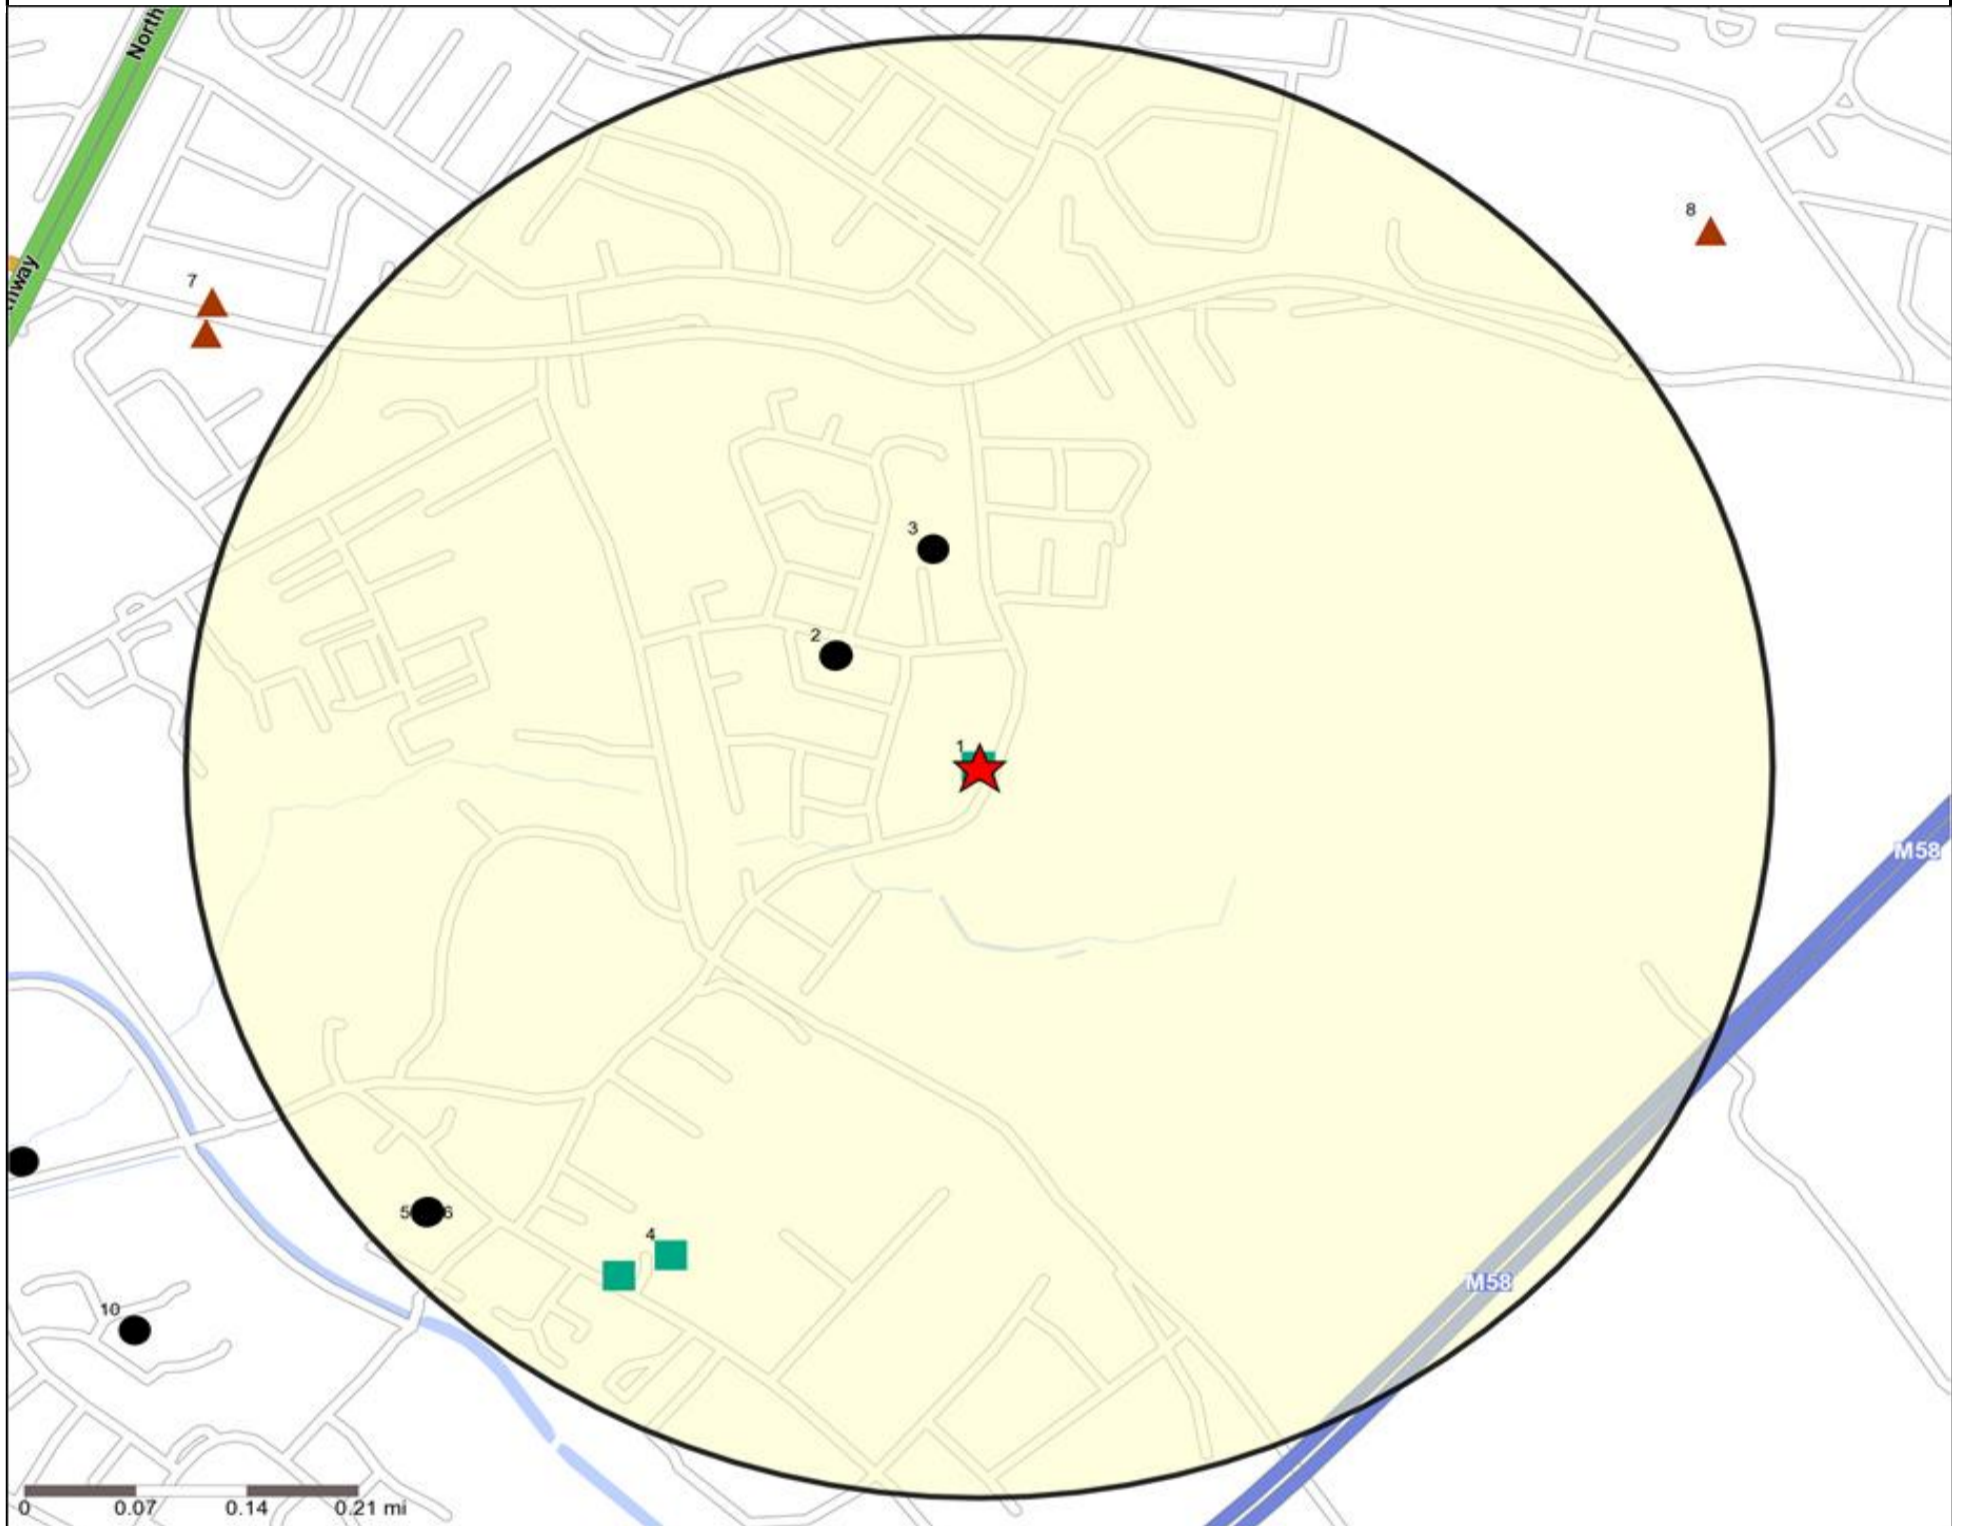

Competition Map and Data: RED HOUSE, LIVERPOOL (373056)

-  Location
-  Branded Food
-  Dry Led
-  Café / Wine Bar
-  Other
-  Rivers, Canals and Lakes
-  Circuit Bar
-  Rural Character
-  Community Local

Competition Type Summary Table

Reporting Category	0 - 0.5 Miles	0 - 1.5 Miles	0 - 3.0 Miles	0 - 5.0 Miles
Café / Wine Bar	0	4	5	27
Circuit Bar	0	4	10	39
Community Local	2	10	28	101
Dry Led	0	6	7	13
Branded Food Pub	0	3	10	26
Rural	0	0	0	0
Other	4	36	93	216
Total	6	63	153	422

Competition Map and Data: RED HOUSE, LIVERPOOL (373056)

Numbers on competition points relate to the distance ranking in the competition table on page 7. Copyright Experian Ltd, HERE 2015. Ordnance Survey © Crown copyright 2015

- Location
- Branded Food
- Dry Led
- Cafe / Wine Bar
- Other
- 0.5, 1.5, 3 & 5 Mile Distance
- Circuit Bar
- Rural Character
- Rivers, Canals and Lakes
- Community Local

Competition Type Summary Table