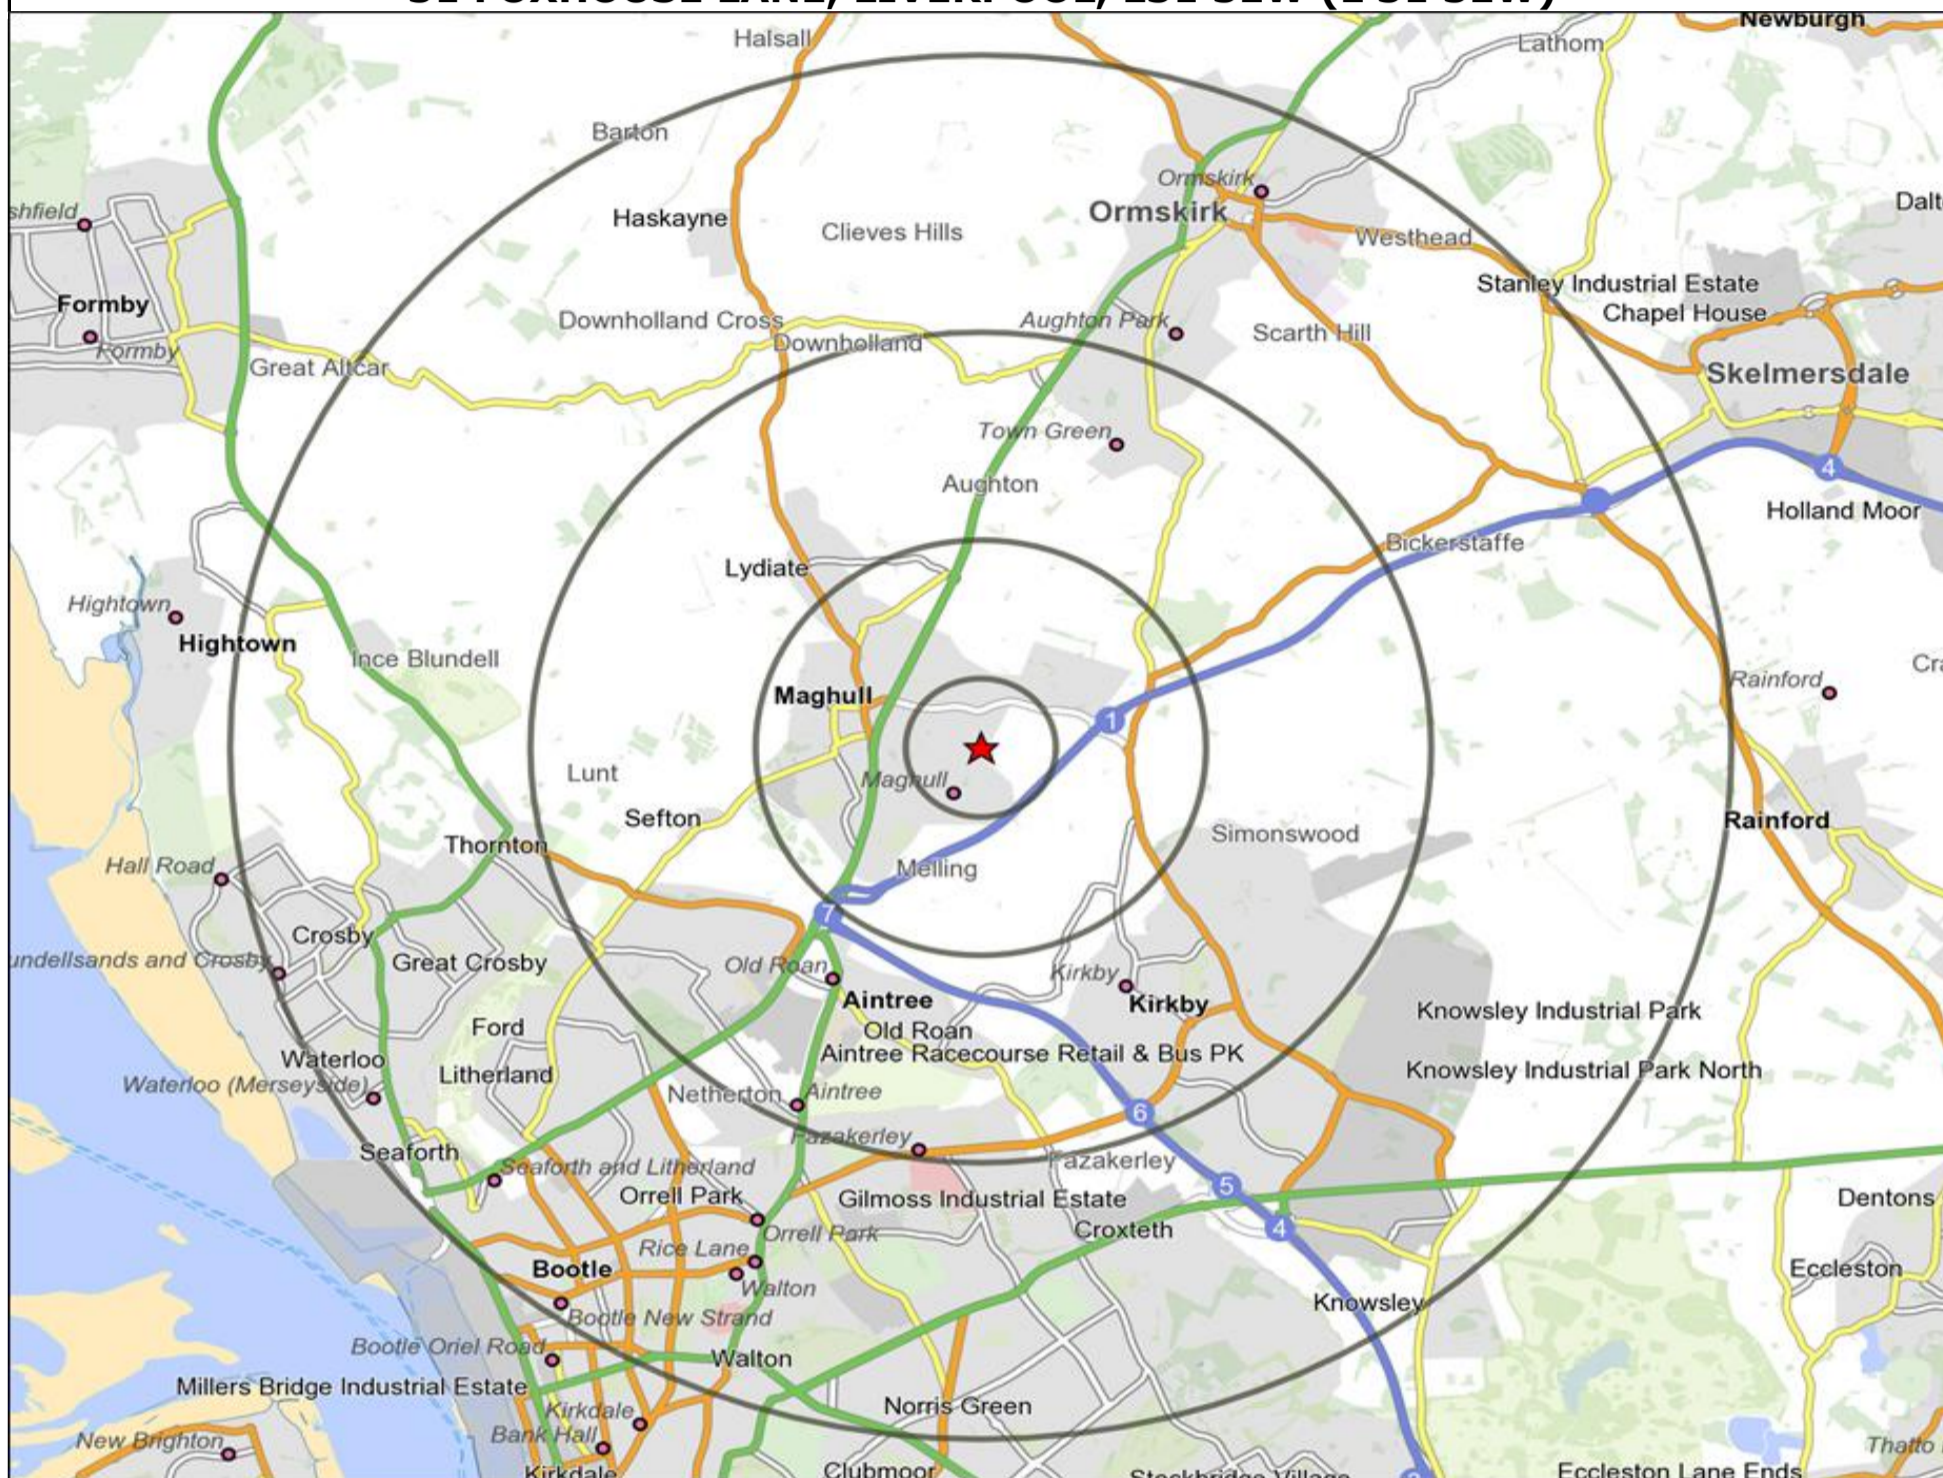

**Customer Profile Report for RED HOUSE, LIVERPOOL (Punch Outlet Number: 373056)
31 FOXHOUSE LANE, LIVERPOOL, L31 3EW (L 31 3EW)**

Copyright Experian Ltd, HERE 2015. Ordnance Survey © Crown copyright 2015

★ Location ○ 0.5, 1.5, 3 & 5 Mile Distance

Age Data Table

	Count:					Index:				
	0 - 0.5 Miles	0 - 1.5 Miles	0 - 3.0 Miles	0 - 5.0 Miles	15 Min Drivetime	0 - 0.5 Miles	0 - 1.5 Miles	0 - 3.0 Miles	0 - 5.0 Miles	15 Min Drivetime
0-15	747	3,599	16,784	56,196	56,829	73	75	95	98	98
16-17	130	603	2,394	7,472	7,508	102	102	109	105	105
18-24	370	1,794	7,789	29,305	30,304	75	78	91	106	109
25-34	460	2,453	11,219	39,414	39,461	61	71	87	94	94
35-44	512	2,600	10,447	35,246	35,163	74	81	87	91	90
45-54	845	3,903	14,281	45,172	44,653	109	108	107	104	102
55-64	788	3,635	12,452	38,060	37,773	127	127	117	110	109
65+	1,629	6,813	18,958	55,240	55,958	165	149	112	100	101
Population estimate 2015	5,481	25,400	94,324	306,105	307,649	100	100	100	100	100

Ethnicity - Census 2011

	Count:					%:				
	0 - 0.5 Miles	0 - 1.5 Miles	0 - 3.0 Miles	0 - 5.0 Miles	15 Min Drivetime	0 - 0.5 Miles	0 - 1.5 Miles	0 - 3.0 Miles	0 - 5.0 Miles	15 Min Drivetime
White	5,518	25,405	92,096	290,206	293,037	98%	99%	98%	97%	98%
Mixed / Multiple Ethnic Groups	44	161	818	2,943	2,885	1%	1%	1%	1%	1%
Asian / Asian British	34	149	634	3,260	2,829	1%	1%	1%	1%	1%
Black / African / Caribbean / Black British	9	41	252	1,389	1,090	0%	0%	0%	0%	0%
Other Ethnic Group	3	22	103	788	698	0%	0%	0%	0%	0%
All People (Ethnic Group)	5,608	25,778	93,903	298,586	300,539	100	100	100	100	100