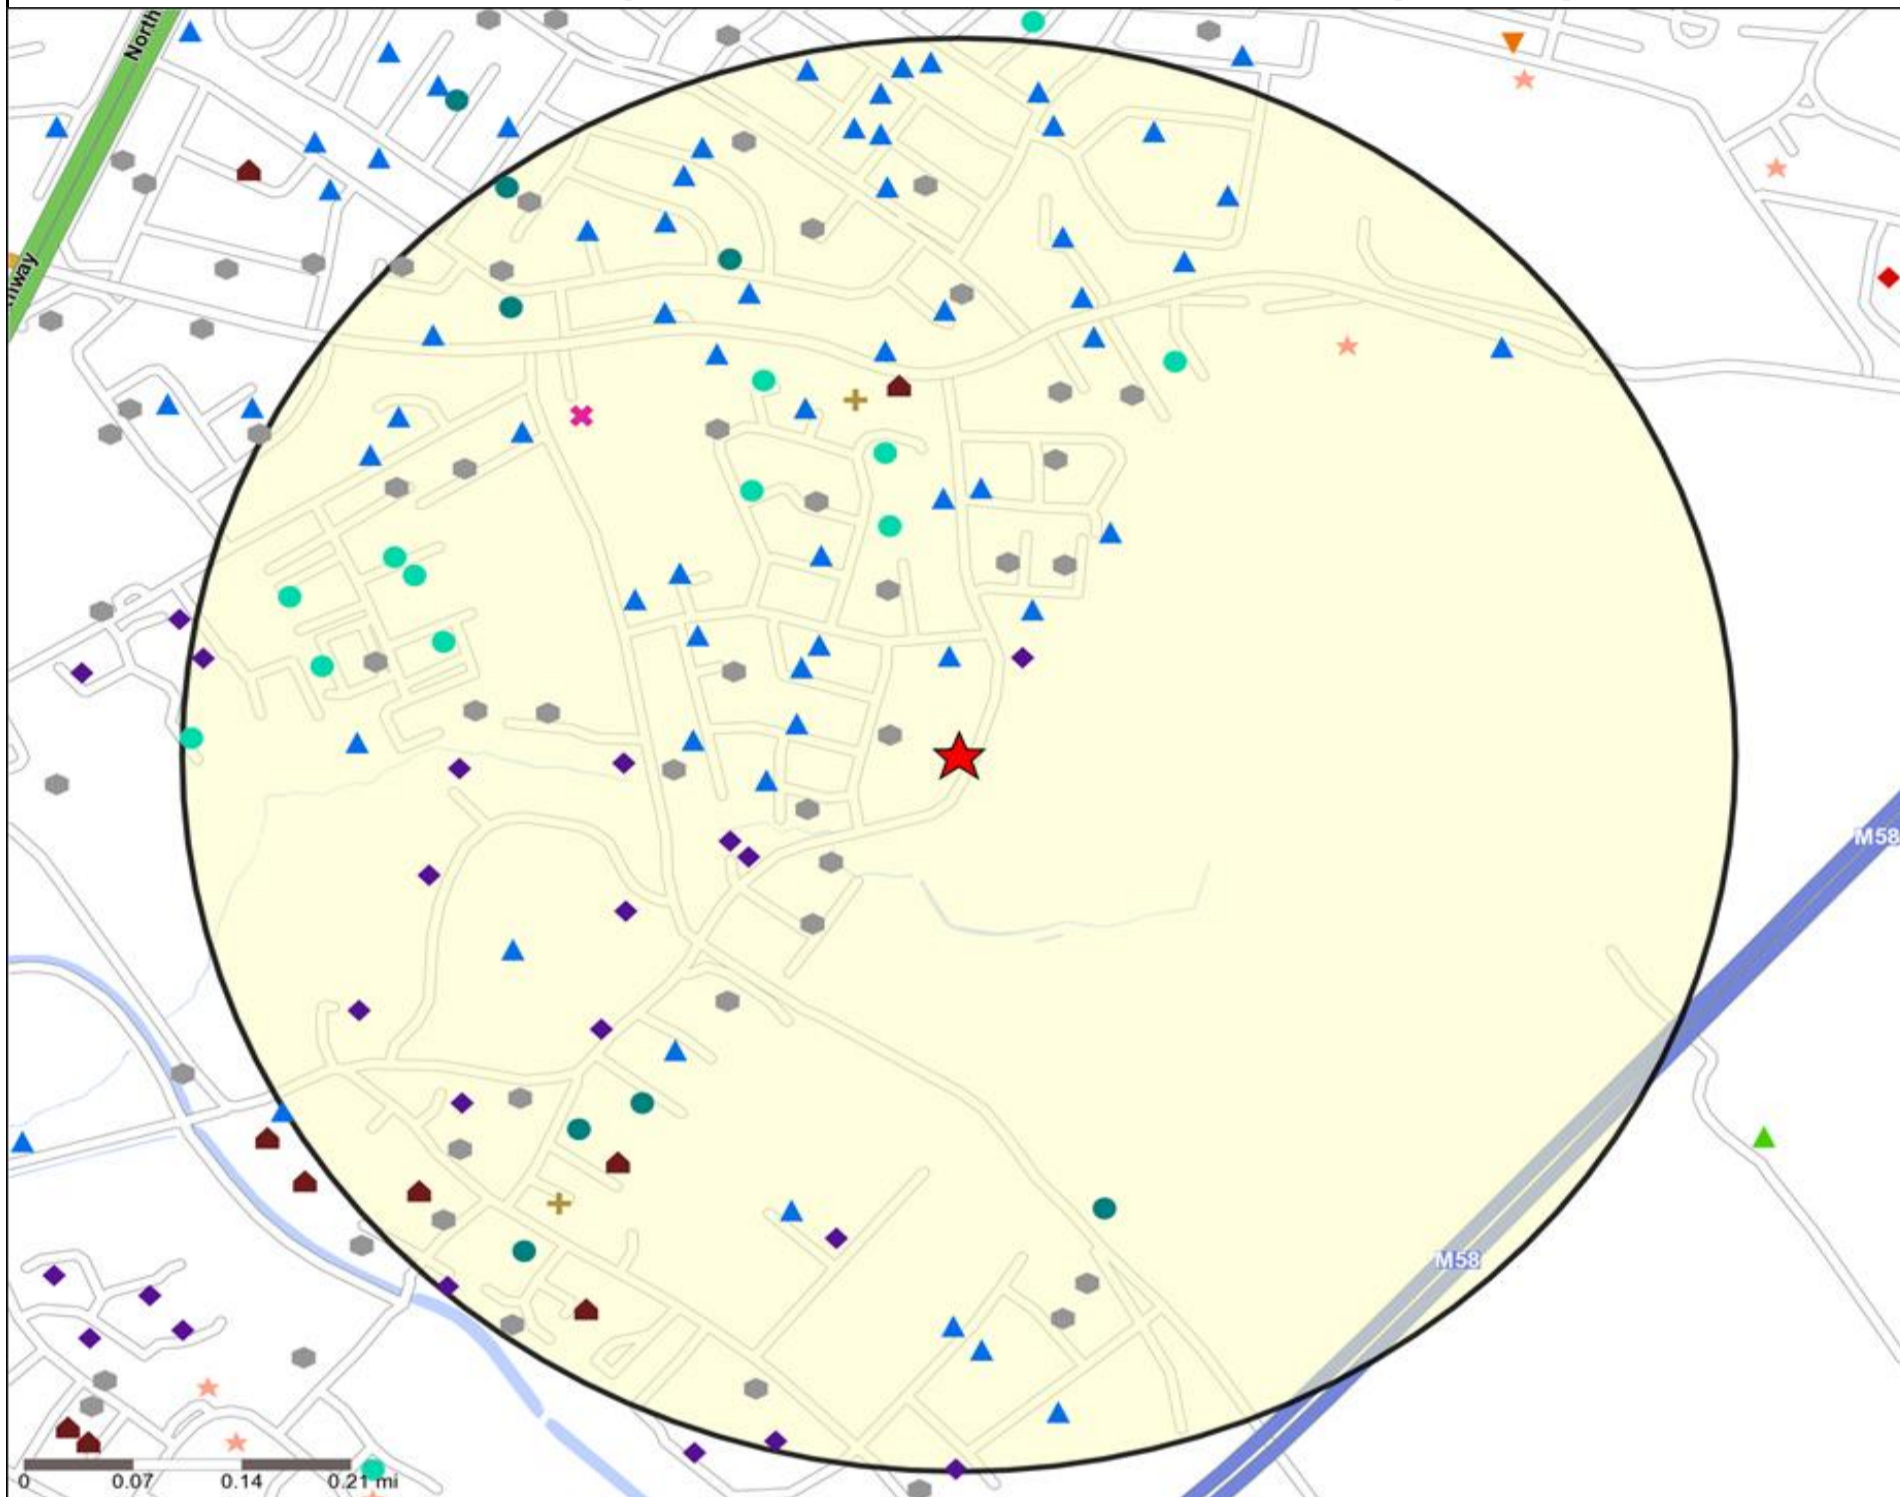

Mosaic UK Map and Data: RED HOUSE, LIVERPOOL (373056)

Copyright Experian Ltd, HERE 2015. Ordnance Survey © Crown copyright 2015

- ★ Location
- 0.5, 1.5, 3 & 5 Mile Distance
- ~ Rivers, Canals and Lakes
- **Mosaic UK Groups**
- A City Prosperity
- B Prestige Positions
- C Country Living
- ▲ D Rural Reality
- E Senior Security
- ▲ F Suburban Stability
- G Domestic Success
- ▲ H Aspiring Homemakers
- ▼ I Family Basics
- ✕ J Transient Renters
- K Municipal Challenge
- ▲ L Vintage Value
- ★ M Modest Traditions
- ★ N Urban Cohesion
- ✚ O Rental Hubs

Mosaic UK Data Table (Residential)

	Count:	Index:
	0 - 0.5 Miles	0 - 0.5 Miles
A City Prosperity (18+)	0	0
B Prestige Positions (18+)	342	102
C Country Living (18+)	0	0
D Rural Reality (18+)	9	3
E Senior Security (18+)	1,310	350
F Suburban Stability (18+)	2,097	746
G Domestic Success (18+)	161	42
H Aspiring Homemakers (18+)	438	105
I Family Basics (18+)	19	6
J Transient Renters (18+)	57	21
K Municipal Challenge (18+)	0	0
L Vintage Value (18+)	107	37
M Modest Traditions (18+)	32	15
N Urban Cohesion (18+)	0	0
O Rental Hubs (18+)	32	9
Adults 18+ estimate 2015	4,604	100