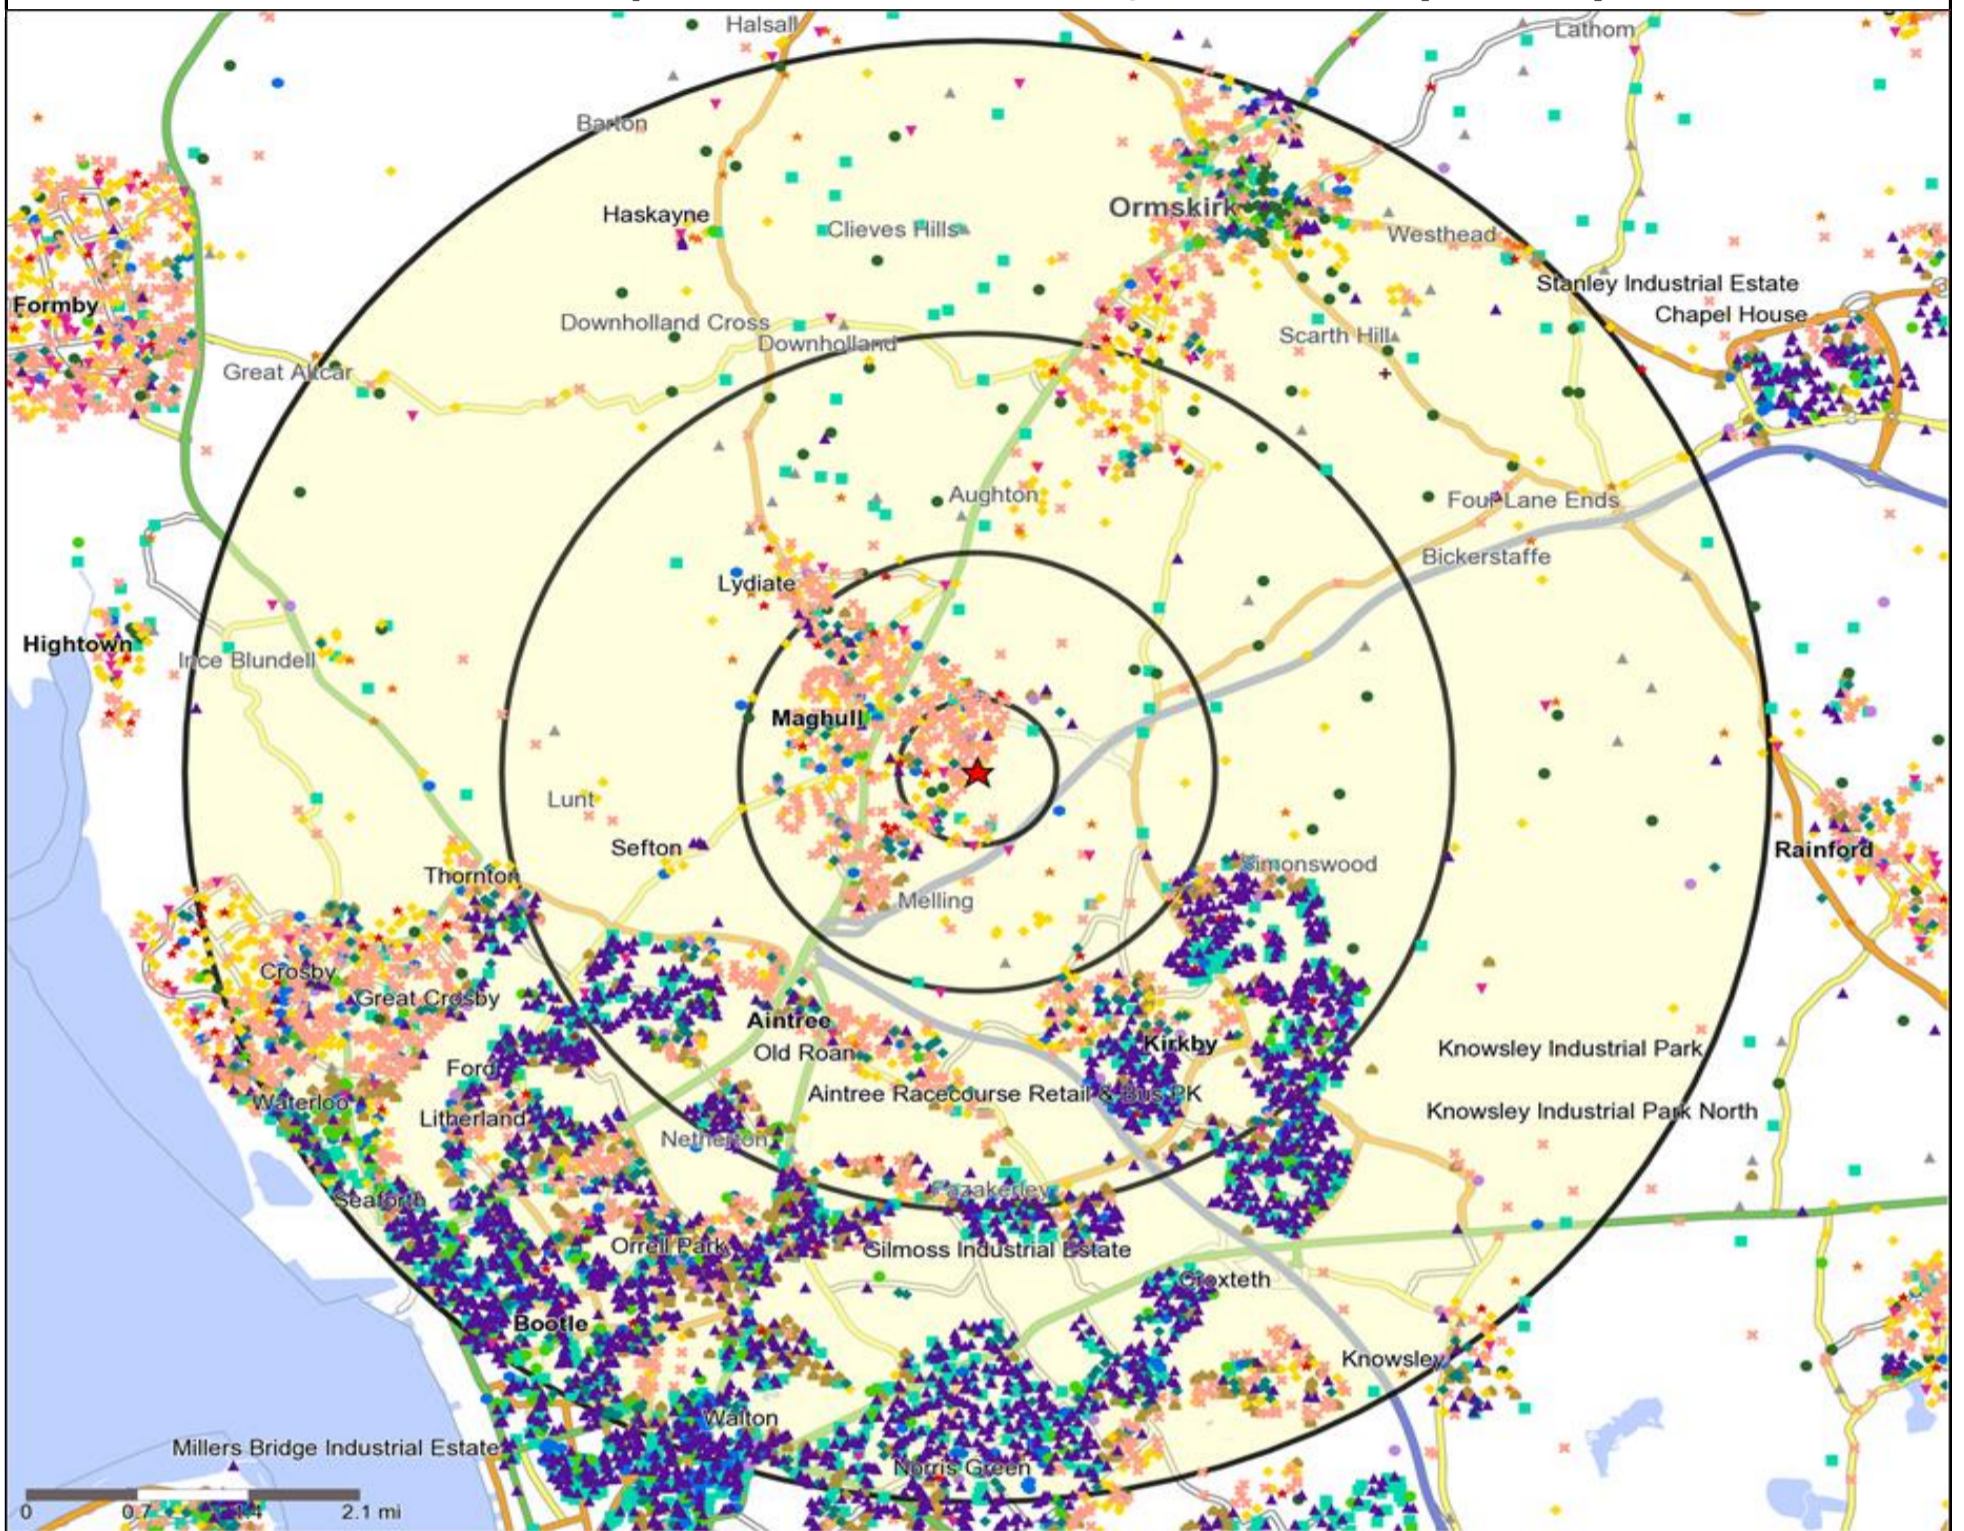

Occasions Map and Data: RED HOUSE, LIVERPOOL (373056)

Copyright Experian Ltd, HERE 2015. Ordnance Survey © Crown copyright 2015

- ★ Location
- 0.5, 1.5, 3 & 5 Mile Distance
- ~ Rivers, Canals and Lakes
- **Occasions Types**
  ■ 01 Mine's a Pint
  ◆ 02 Early Doors
  ● 03 Everyday is Friday
- ▲ 04 Weekend Millionaires
  ● 05 Out On The Town
  ▲ 06 Business and Pleasure
  ● 07 Sporting Pints
- 08 Student Social
  ▼ 09 Leisurely Lunch
  ✕ 10 Wining and Dining
  ▲ 11 Household Outing
- ★ 12 Midweek Meal Deal
  ◆ 13 Date Night
  ★ 14 Birthday Treat
  + 15 Pre Show Meal

Occasions Data Table

	Count:					Index:				
	0 - 0.5 Miles	0 - 1.5 Miles	0 - 3.0 Miles	0 - 5.0 Miles	15 Min Drivetime	0 - 0.5	0 - 1.5	0 - 3.0	0 - 5.0	15 Min Drivetime
01 Mine's a Pint	226	1,038	5,699	21,492	22,300	77	75	100	113	116
02 Early Doors	303	1,433	5,882	19,770	19,977	124	124	123	124	125
03 Everyday is Friday	211	1,012	4,092	13,661	13,901	101	103	100	101	102
04 Weekend Millionaires	207	1,066	7,773	28,429	29,535	69	75	132	145	150
05 Out On The Town	255	1,245	5,981	21,269	21,617	88	91	105	113	114
06 Business and Pleasure	70	355	1,554	5,363	5,441	47	50	53	55	55
07 Sporting Pints	142	689	4,235	16,338	17,150	44	46	68	79	82
08 Student Social	125	624	1,806	5,253	5,072	92	98	68	60	57
09 Leisurely Lunch	318	1,440	5,415	17,083	16,940	111	107	97	92	91
10 Wining and Dining	489	2,217	6,343	17,434	16,832	151	145	100	83	79
11 Household Outing	265	1,265	5,903	19,974	20,047	103	105	118	120	119
12 Midweek Meal Deal	94	548	3,258	11,800	12,317	65	81	115	126	130
13 Date Night	399	1,723	4,643	11,672	11,040	173	159	103	78	73
14 Birthday Treat	286	1,283	4,282	13,066	12,649	124	119	95	88	84
15 Pre Show Meal	106	490	1,404	4,091	4,002	134	132	91	80	77
Number of Occasions	3,496	16,428	68,270	226,695	228,820	100	100	100	100	100