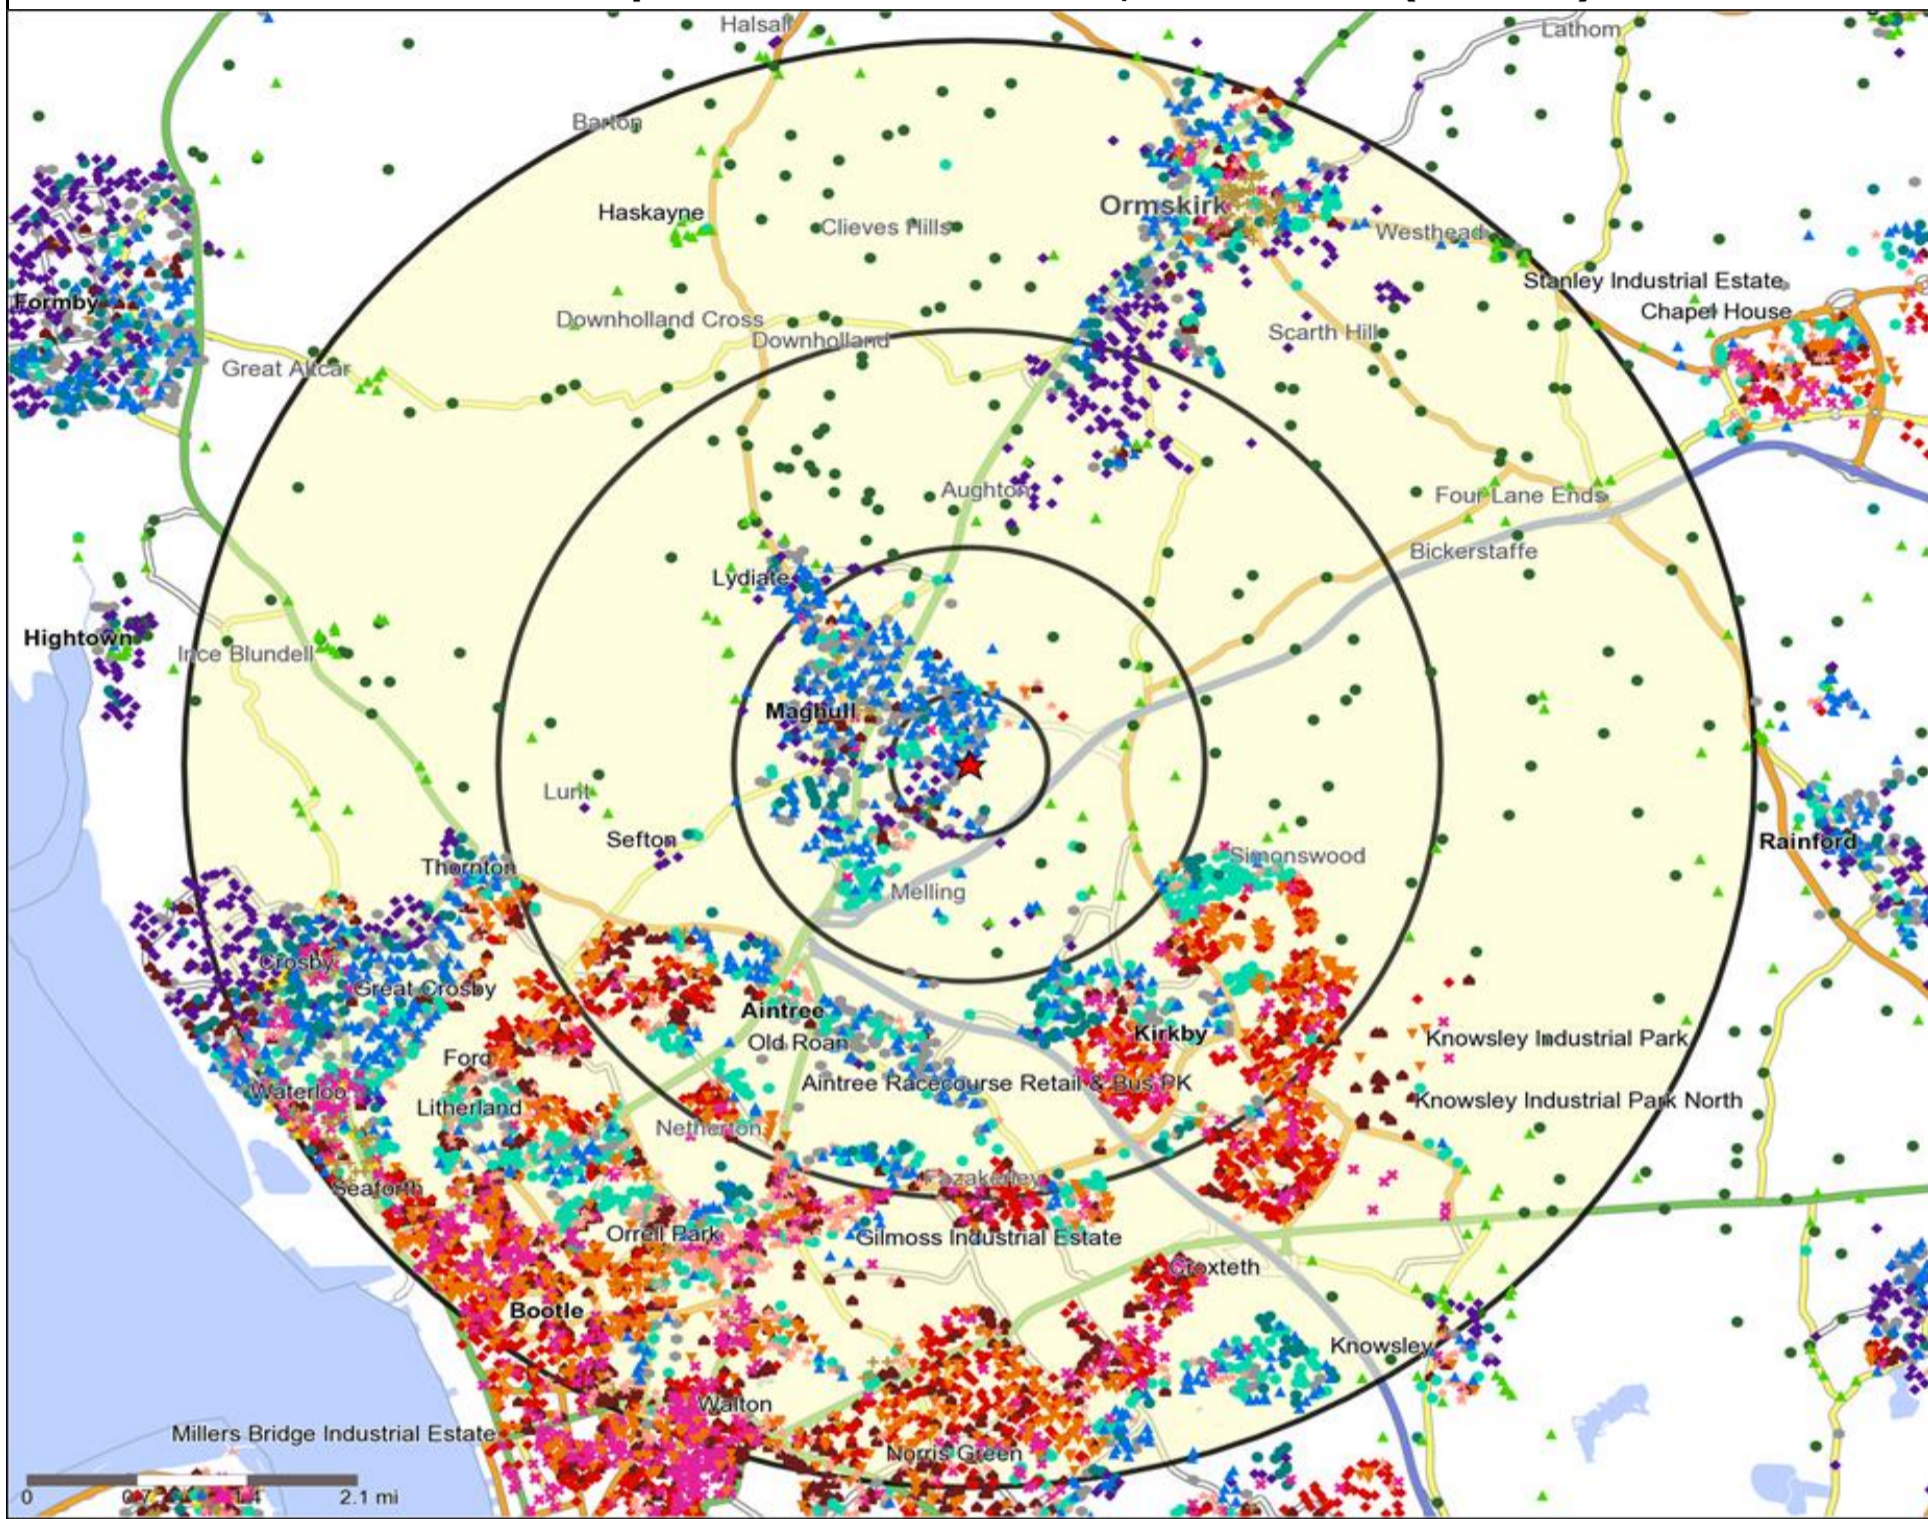

★ Location ○ 0.5, 1.5, 3 & 5 Mile Distance

Age Data Table

	Count:					Index:				
	0 - 0.5 Miles	0 - 1.5 Miles	0 - 3.0 Miles	0 - 5.0 Miles	15 Min Drivetime	0 - 0.5 Miles	0 - 1.5 Miles	0 - 3.0 Miles	0 - 5.0 Miles	15 Min Drivetime
0-15	747	3,599	16,784	56,196	56,829	73	75	95	98	98
16-17	130	603	2,394	7,472	7,508	102	102	109	105	105
18-24	370	1,794	7,789	29,305	30,304	75	78	91	106	109
25-34	460	2,453	11,219	39,414	39,461	61	71	87	94	94
35-44	512	2,600	10,447	35,246	35,163	74	81	87	91	90
45-54	845	3,903	14,281	45,172	44,653	109	108	107	104	102
55-64	788	3,635	12,452	38,060	37,773	127	127	117	110	109
65+	1,629	6,813	18,958	55,240	55,958	165	149	112	100	101
Population estimate 2015	5,481	25,400	94,324	306,105	307,649	100	100	100	100	100

Mosaic UK Map and Data: RED HOUSE, LIVERPOOL (373056)

Copyright Experian Ltd, HERE 2015. Ordnance Survey © Crown copyright 2015

- Location
- 0.5, 1.5, 3 & 5 Mile Distance
- Rivers, Canals and Lakes
- Mosaic UK Groups**
- A City Prosperity
- D Rural Reality
- E Senior Security
- H Aspiring Homemakers
- I Family Basics
- L Vintage Value
- B Prestige Positions
- F Suburban Stability
- J Transient Renters
- M Modest Traditions
- C Country Living
- G Domestic Success
- K Municipal Challenge
- N Urban Cohesion
- O Rental Hubs

- Location
- Branded Food
- Dry Led
- Cafe / Wine Bar
- Other
- 0.5, 1.5, 3 & 5 Mile Distance
- Circuit Bar
- Rural Character
- Rivers, Canals and Lakes
- Community Local

Competition Type Summary Table

Reporting Category	0 - 0.5 Miles
Café / Wine Bar	0
Circuit Bar	0
Community Local	2
Dry Led	0
Branded Food Pub	0
Rural	0
Other	4
Total	6

Local Competition: RED HOUSE, LIVERPOOL (373056)

List of Pubs (sorted by distance from Punch outlet) - Top 30 by Distance