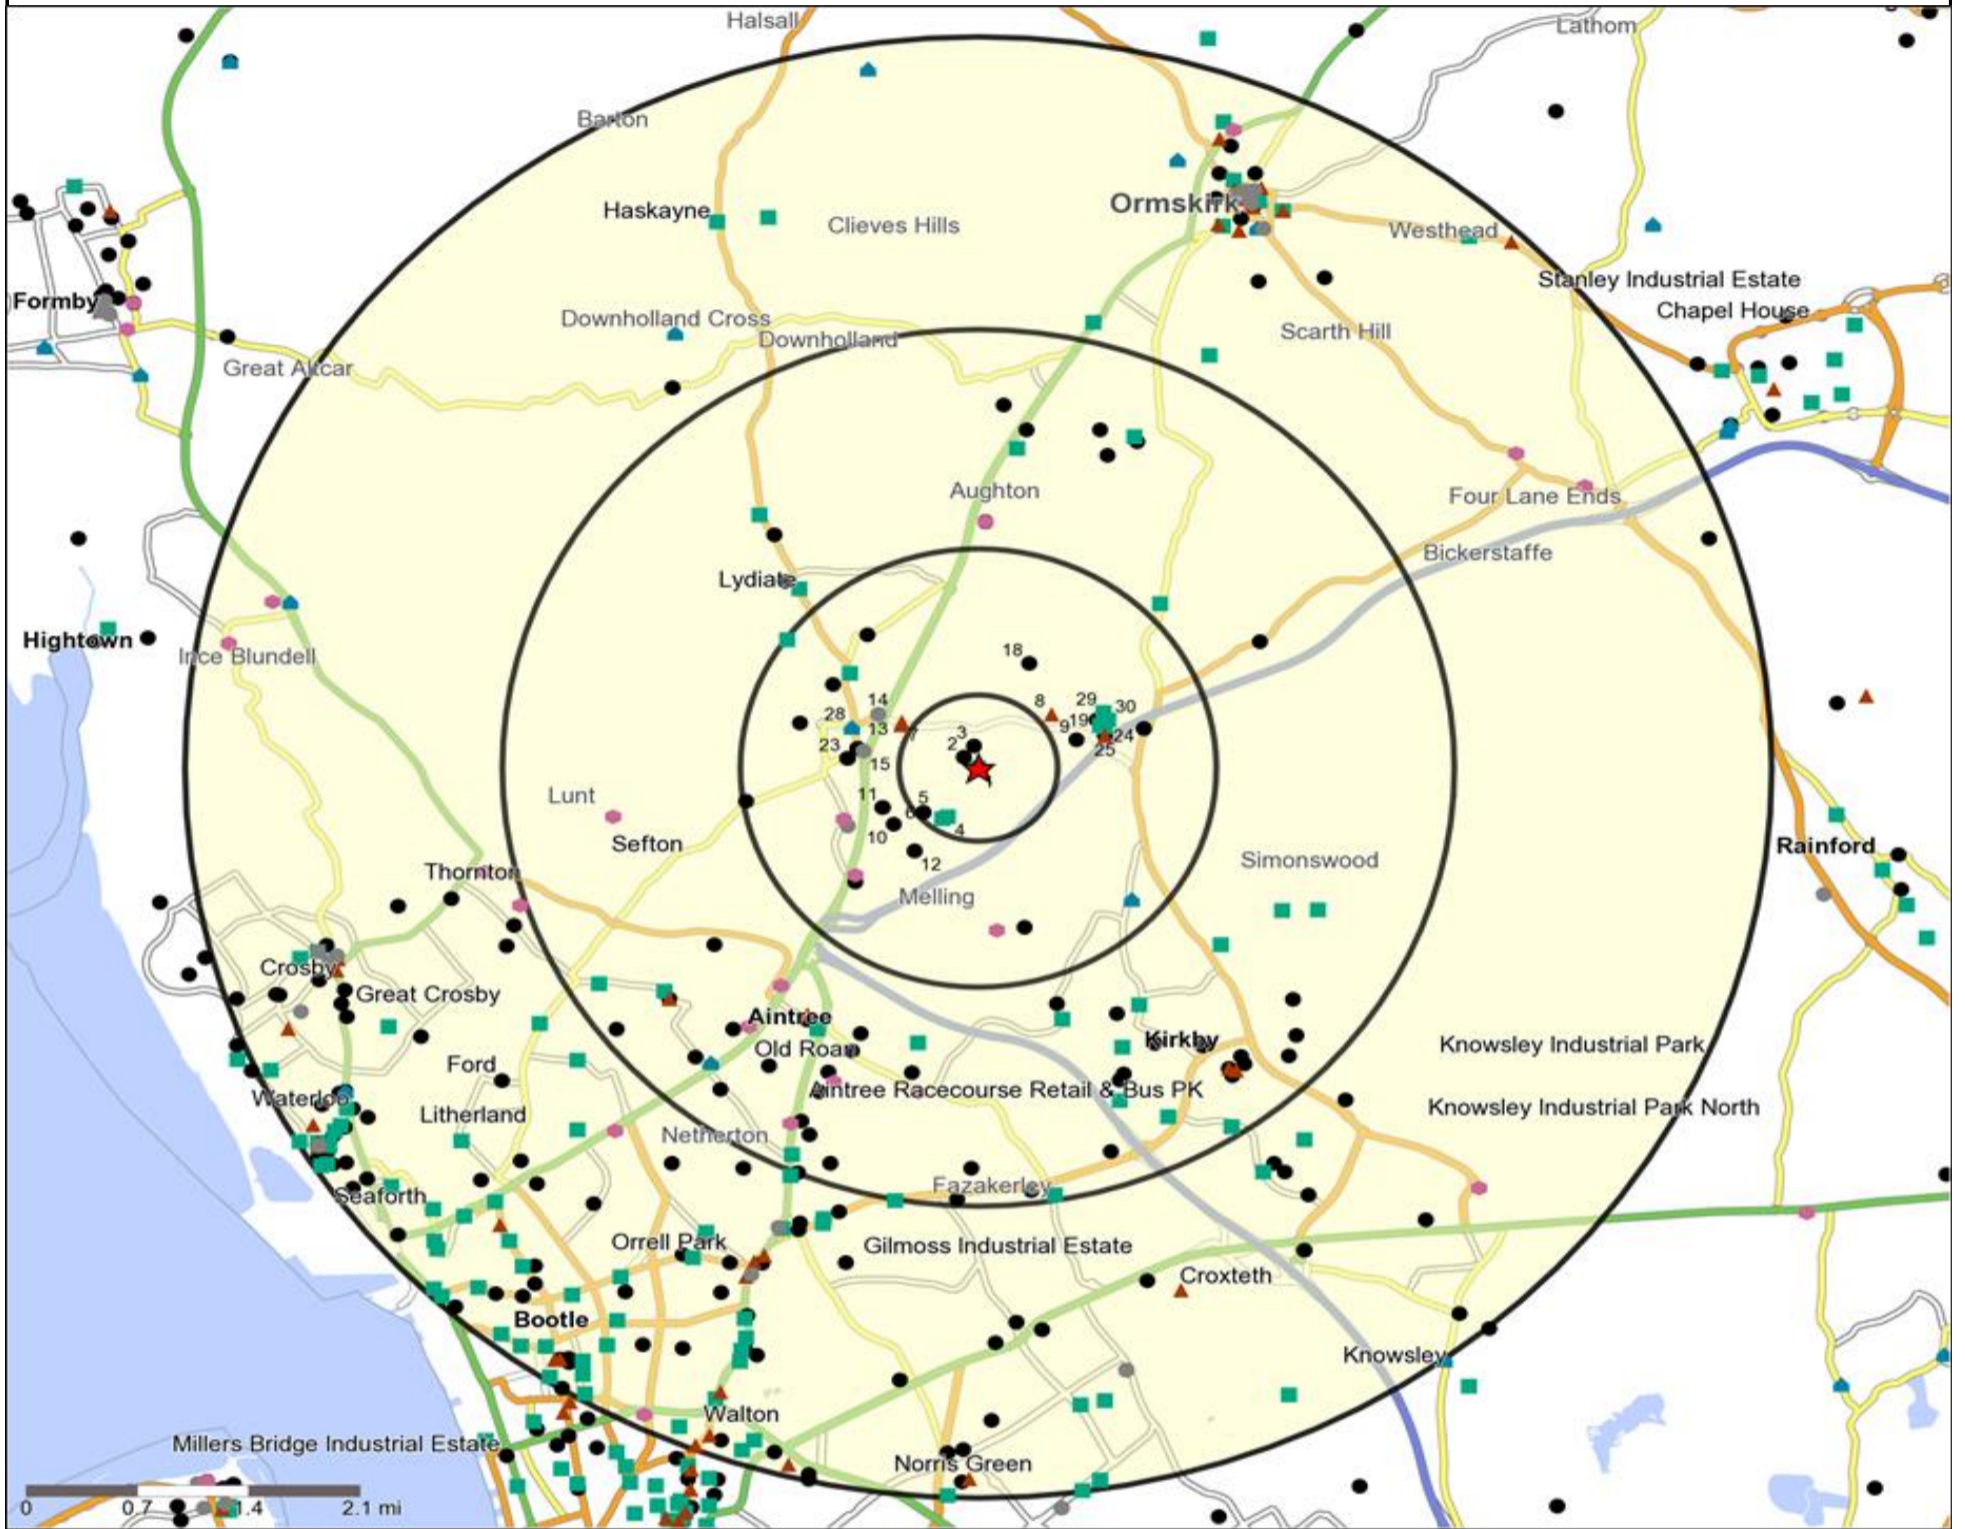

Occasions Map and Data: RED HOUSE, LIVERPOOL (373056)

Copyright Experian Ltd, HERE 2015. Ordnance Survey © Crown copyright 2015

- ★ Location
- 0.5, 1.5, 3 & 5 Mile Distance
- ~ Rivers, Canals and Lakes
- Occasions Types**
■ 01 Mine's a Pint
◆ 02 Early Doors
● 03 Everyday is Friday
- ▲ 04 Weekend Millionaires
● 05 Out On The Town
▲ 06 Business and Pleasure
● 07 Sporting Pints
- 08 Student Social
▼ 09 Leisurely Lunch
✕ 10 Wining and Dining
▲ 11 Household Outing
- ★ 12 Midweek Meal Deal
◆ 13 Date Night
★ 14 Birthday Treat
+ 15 Pre Show Meal

Competition Map and Data: RED HOUSE, LIVERPOOL (373056)

-  Location
-  Branded Food
-  Dry Led
-  Café / Wine Bar
-  Other
-  Rivers, Canals and Lakes
-  Circuit Bar
-  Rural Character
-  Community Local

Reporting Category	0 - 0.5 Miles
Café / Wine Bar	0
Circuit Bar	0
Community Local	2
Dry Led	0
Branded Food Pub	0
Rural	0
Other	4
Total	6

Local Competition: RED HOUSE, LIVERPOOL (373056)

List of Pubs (sorted by distance from Punch outlet) - Top 30 by Distance