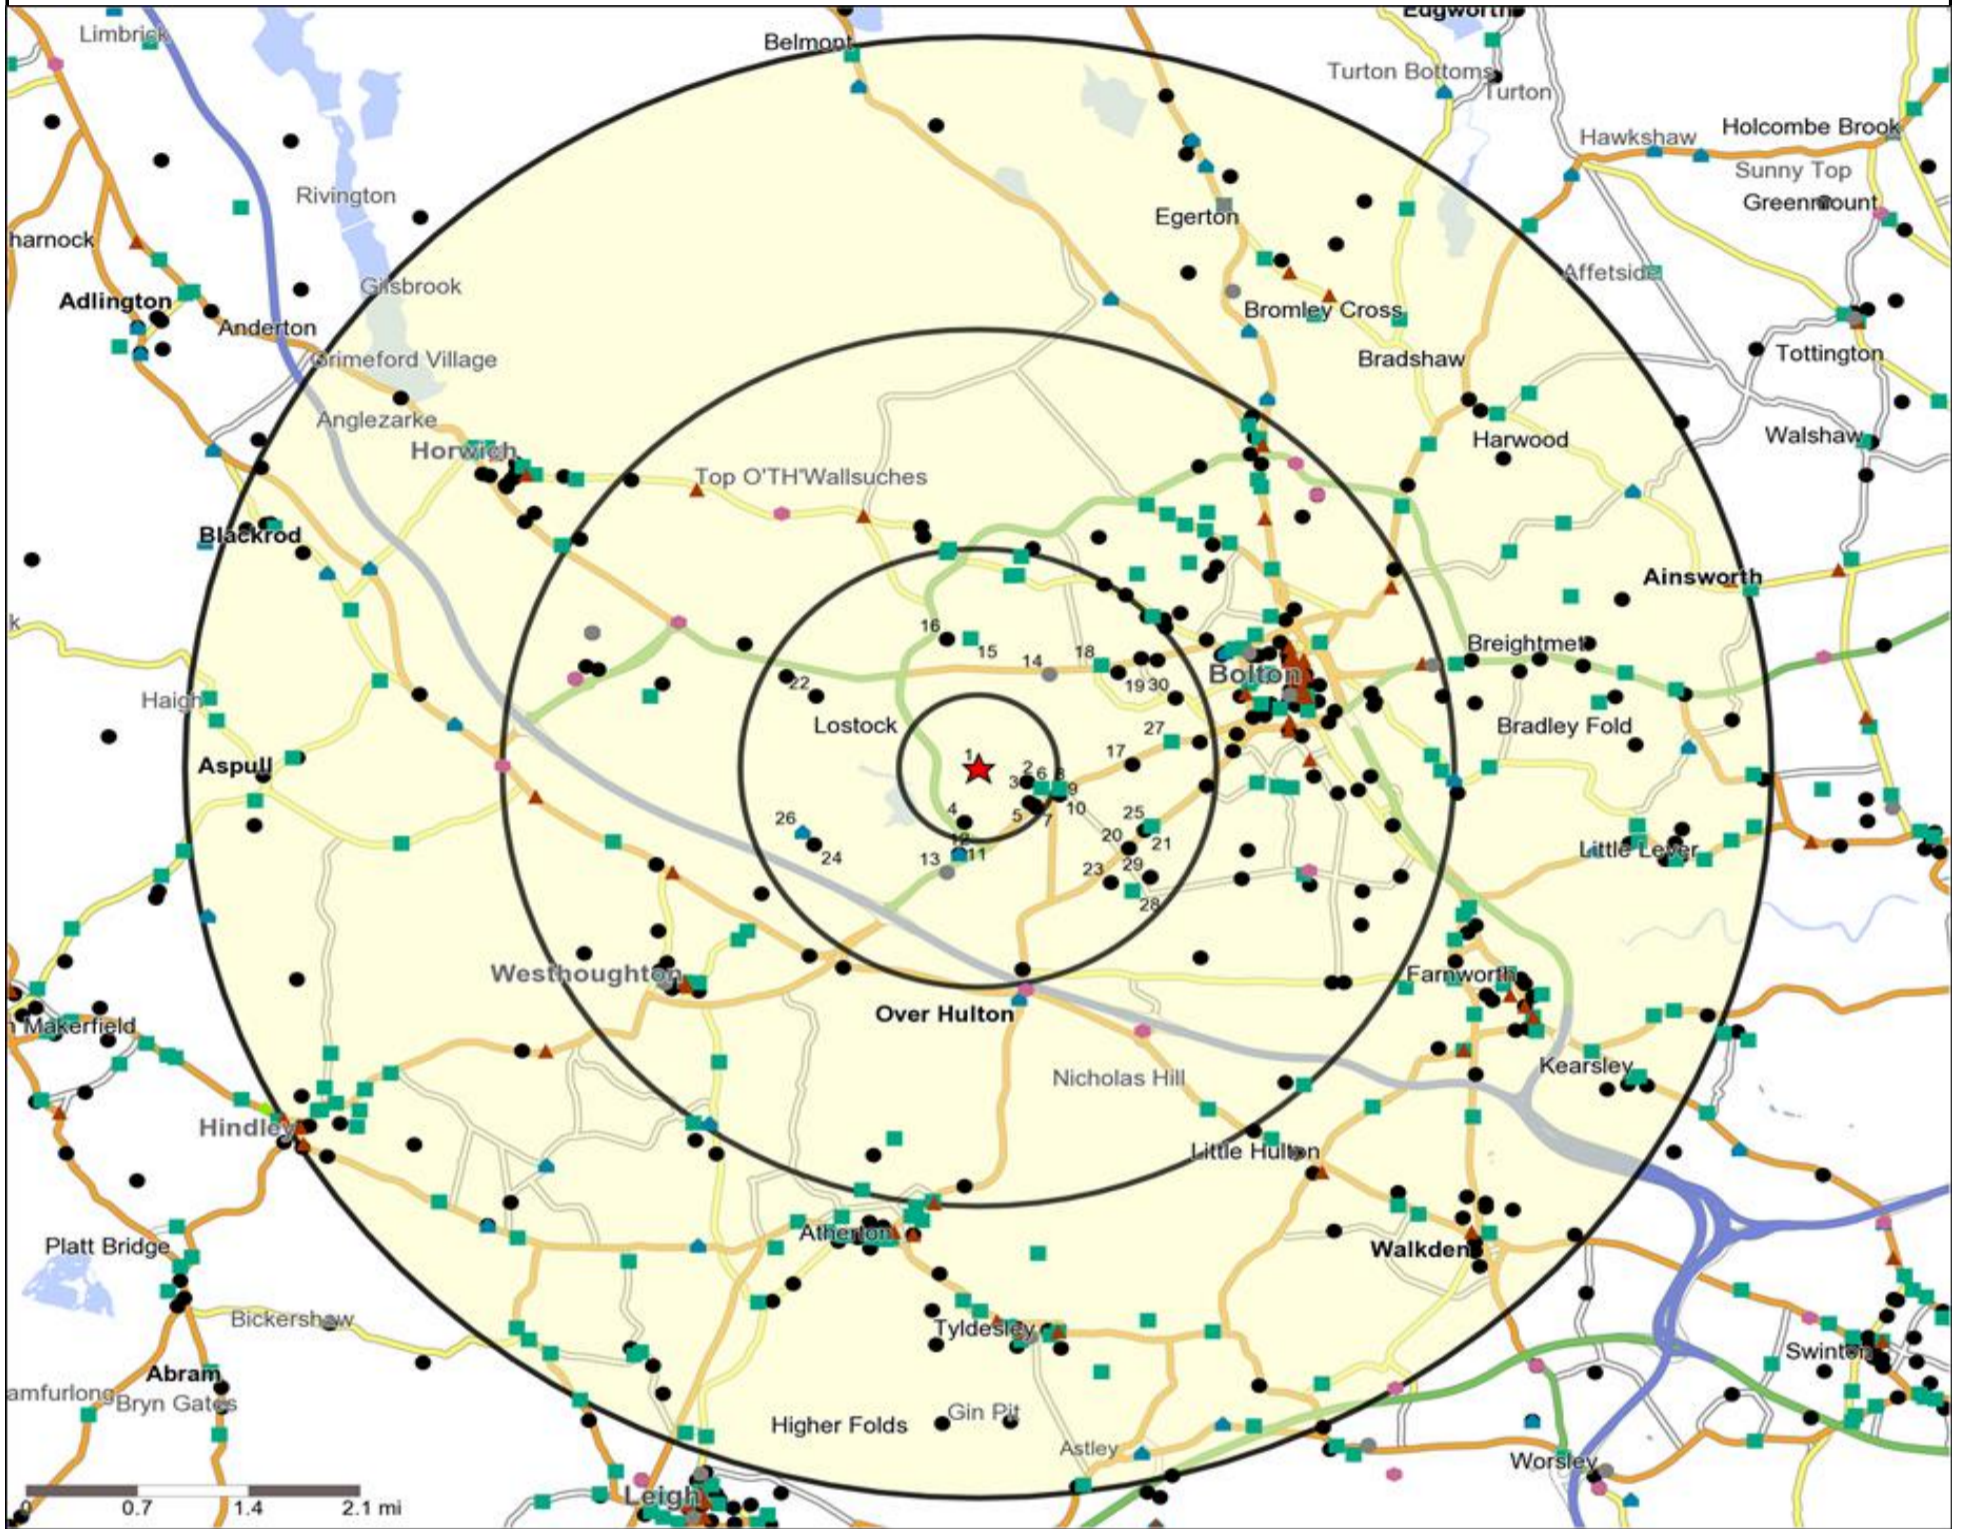

Competition Map and Data: BEAUMONT ARMS, LADYBRIDGE EAST (202411)

Numbers on competition points relate to the distance ranking in the competition table on page 7. Copyright Experian Ltd, HERE 2015. Ordnance Survey © Crown copyright 2015

- Location
- Branded Food
- Dry Led
- Cafe / Wine Bar
- Other
- Circuit Bar
- Rural Character
- Community Local
- 0.5, 1.5, 3 & 5 Mile Distance
- Rivers, Canals and Lakes

Competition Type Summary Table

Reporting Category	0 - 0.5 Miles	0 - 1.5 Miles	0 - 3.0 Miles	0 - 5.0 Miles
Café / Wine Bar	0	2	8	14
Circuit Bar	1	1	37	58
Community Local	1	12	60	175
Dry Led	0	2	5	25
Branded Food Pub	0	0	9	12
Rural	0	0	0	1
Other	5	26	150	307
Total	7	43	269	592