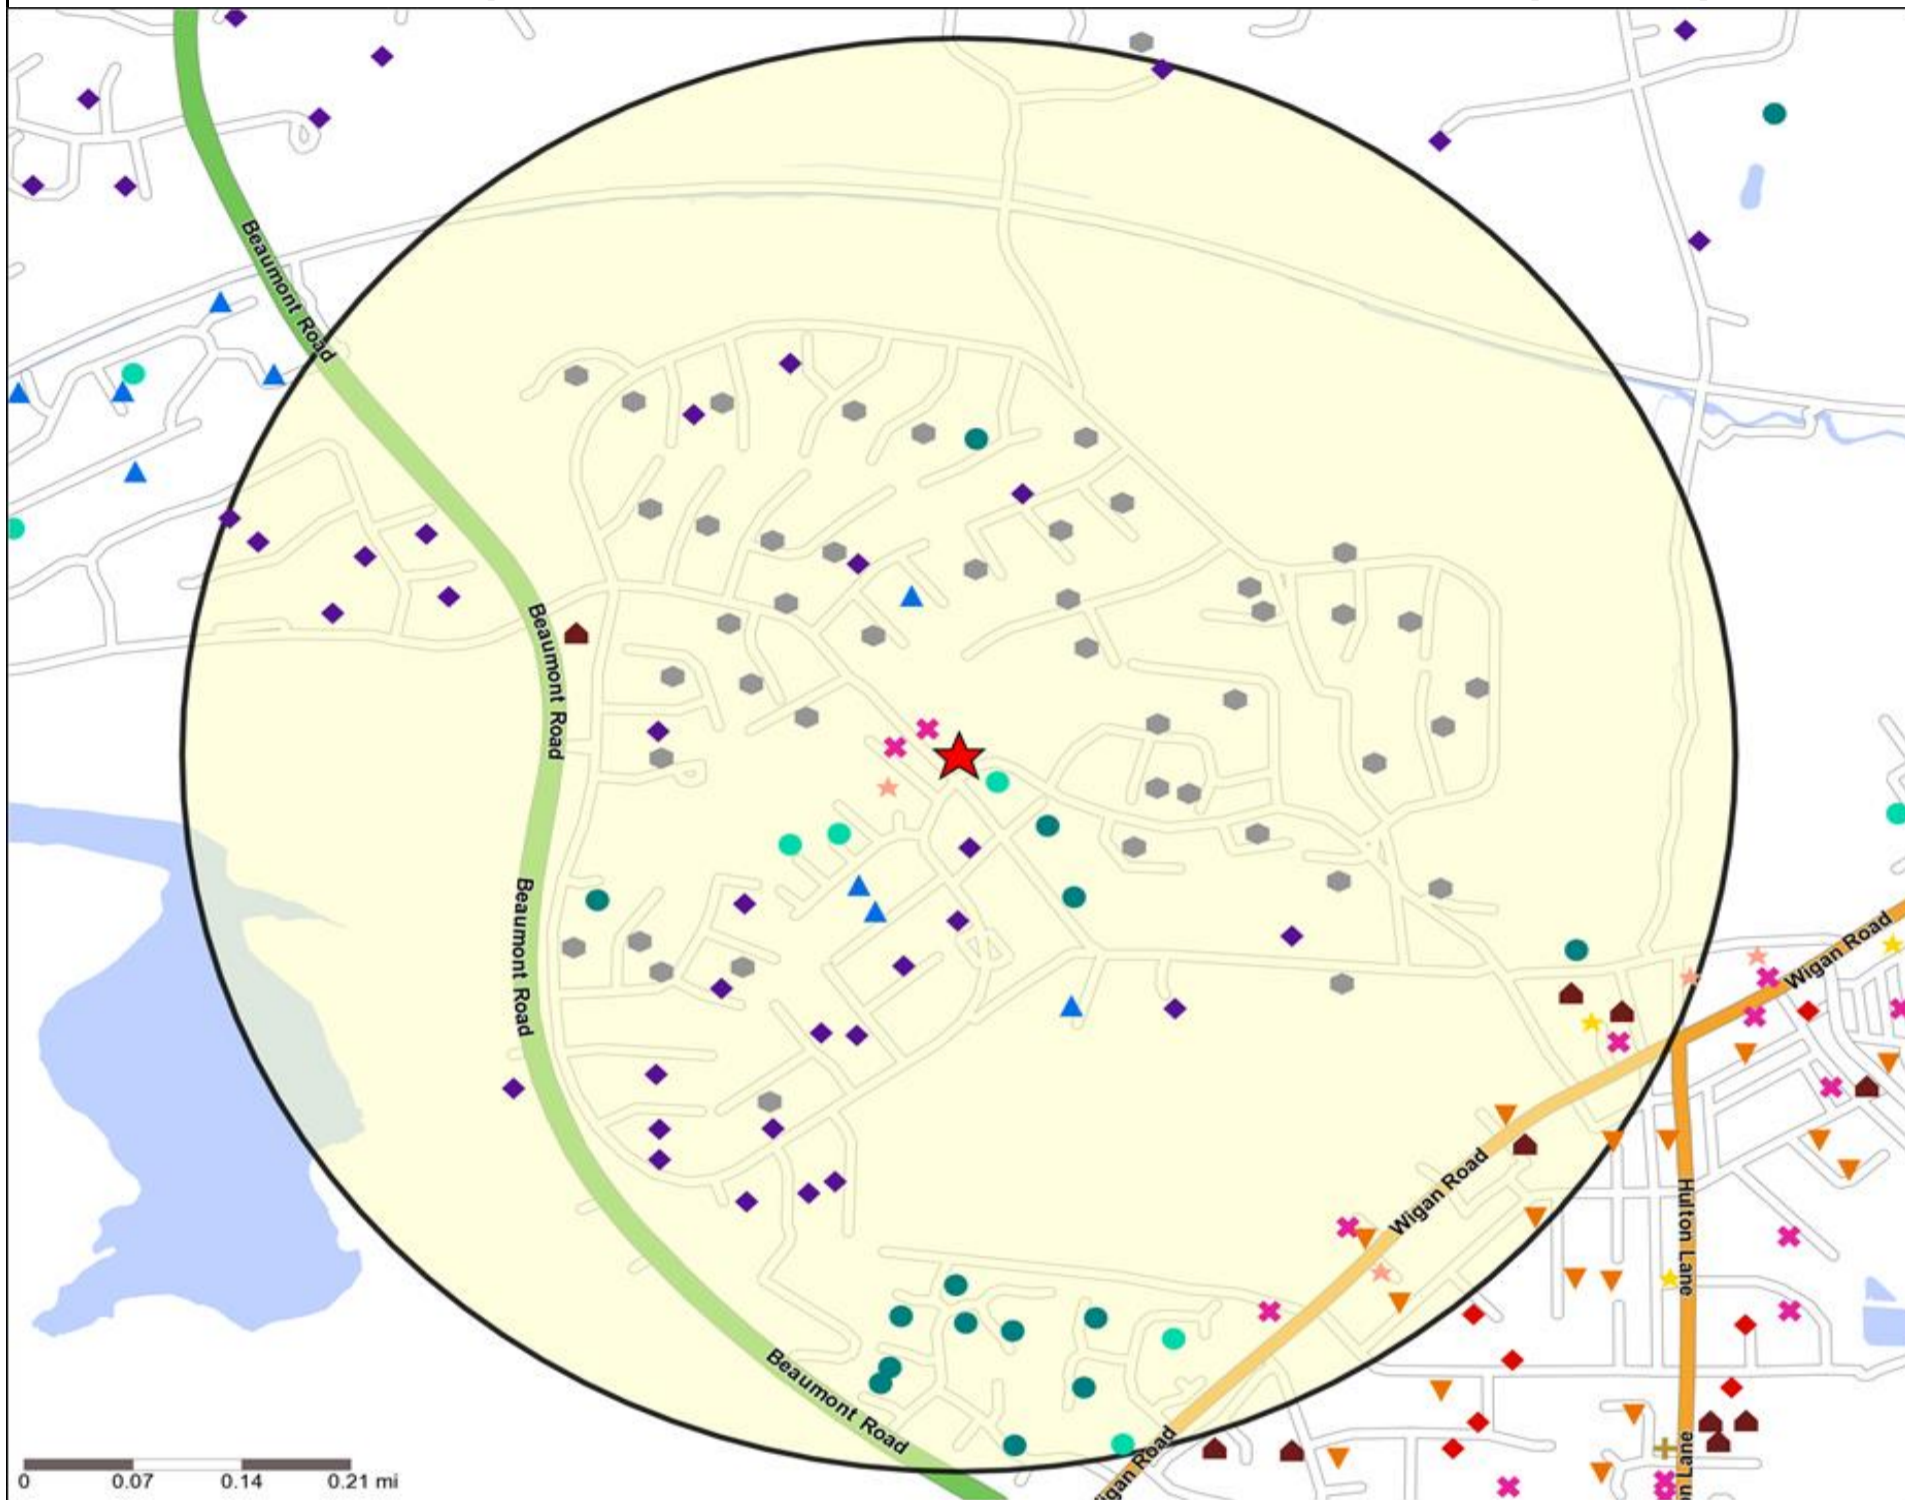

Mosaic UK Map and Data: BEAUMONT ARMS, LADYBRIDGE EAST (202411)

Copyright Experian Ltd, HERE 2015. Ordnance Survey © Crown copyright 2015

Mosaic UK Data Table (Residential)

	Count:					Index:				
	0 - 0.5 Miles	0 - 1.5 Miles	0 - 3.0 Miles	0 - 5.0 Miles	15 Min Drivetime	0 - 0.5	0 - 1.5	0 - 3.0	0 - 5.0	15 Min Drivetime
A City Prosperity (18+)	0	55	55	55	64	0	3	1	0	1
B Prestige Positions (18+)	802	5,065	8,811	18,004	10,708	310	171	93	79	72
C Country Living (18+)	0	28	180	710	382	0	1	2	3	3
D Rural Reality (18+)	0	0	90	560	260	0	0	1	3	2
E Senior Security (18+)	1,370	4,079	10,302	30,715	15,967	474	123	97	121	97
F Suburban Stability (18+)	145	1,349	6,759	28,443	12,366	67	54	85	149	100
G Domestic Success (18+)	444	2,315	7,072	20,048	10,827	149	68	64	76	64
H Aspiring Homemakers (18+)	234	3,596	11,848	36,127	21,157	72	97	100	127	115
I Family Basics (18+)	212	3,382	16,689	41,180	29,734	83	115	177	182	203
J Transient Renters (18+)	130	4,602	15,485	32,064	23,689	63	196	205	177	202
K Municipal Challenge (18+)	4	1,496	10,066	23,132	15,304	2	63	131	126	128
L Vintage Value (18+)	101	4,440	12,896	29,294	20,726	45	174	157	149	162
M Modest Traditions (18+)	107	2,066	9,880	28,674	19,134	63	107	159	193	199
N Urban Cohesion (18+)	3	7,468	17,362	17,811	17,561	2	351	254	109	166
O Rental Hubs (18+)	0	685	3,077	6,378	4,850	0	22	31	26	31
Adults 18+ estimate 2015	3,552	40,626	130,572	313,195	202,729	100	100	100	100	100

Mosaic UK Map and Data: BEAUMONT ARMS, LADYBRIDGE EAST (202411)

Copyright Experian Ltd, HERE 2015. Ordnance Survey © Crown copyright 2015

- ★ Location
- 0.5, 1.5, 3 & 5 Mile Distance
- ~ Rivers, Canals and Lakes
- Mosaic UK Groups**
- A City Prosperity
- ◆ B Prestige Positions
- C Country Living
- ▲ D Rural Reality
- E Senior Security
- ▲ F Suburban Stability
- G Domestic Success
- H Aspiring Homemakers
- ▲ I Family Basics
- × J Transient Renters
- ◆ K Municipal Challenge
- L Vintage Value
- ★ M Modest Traditions
- ★ N Urban Cohesion
- ✚ O Rental Hubs