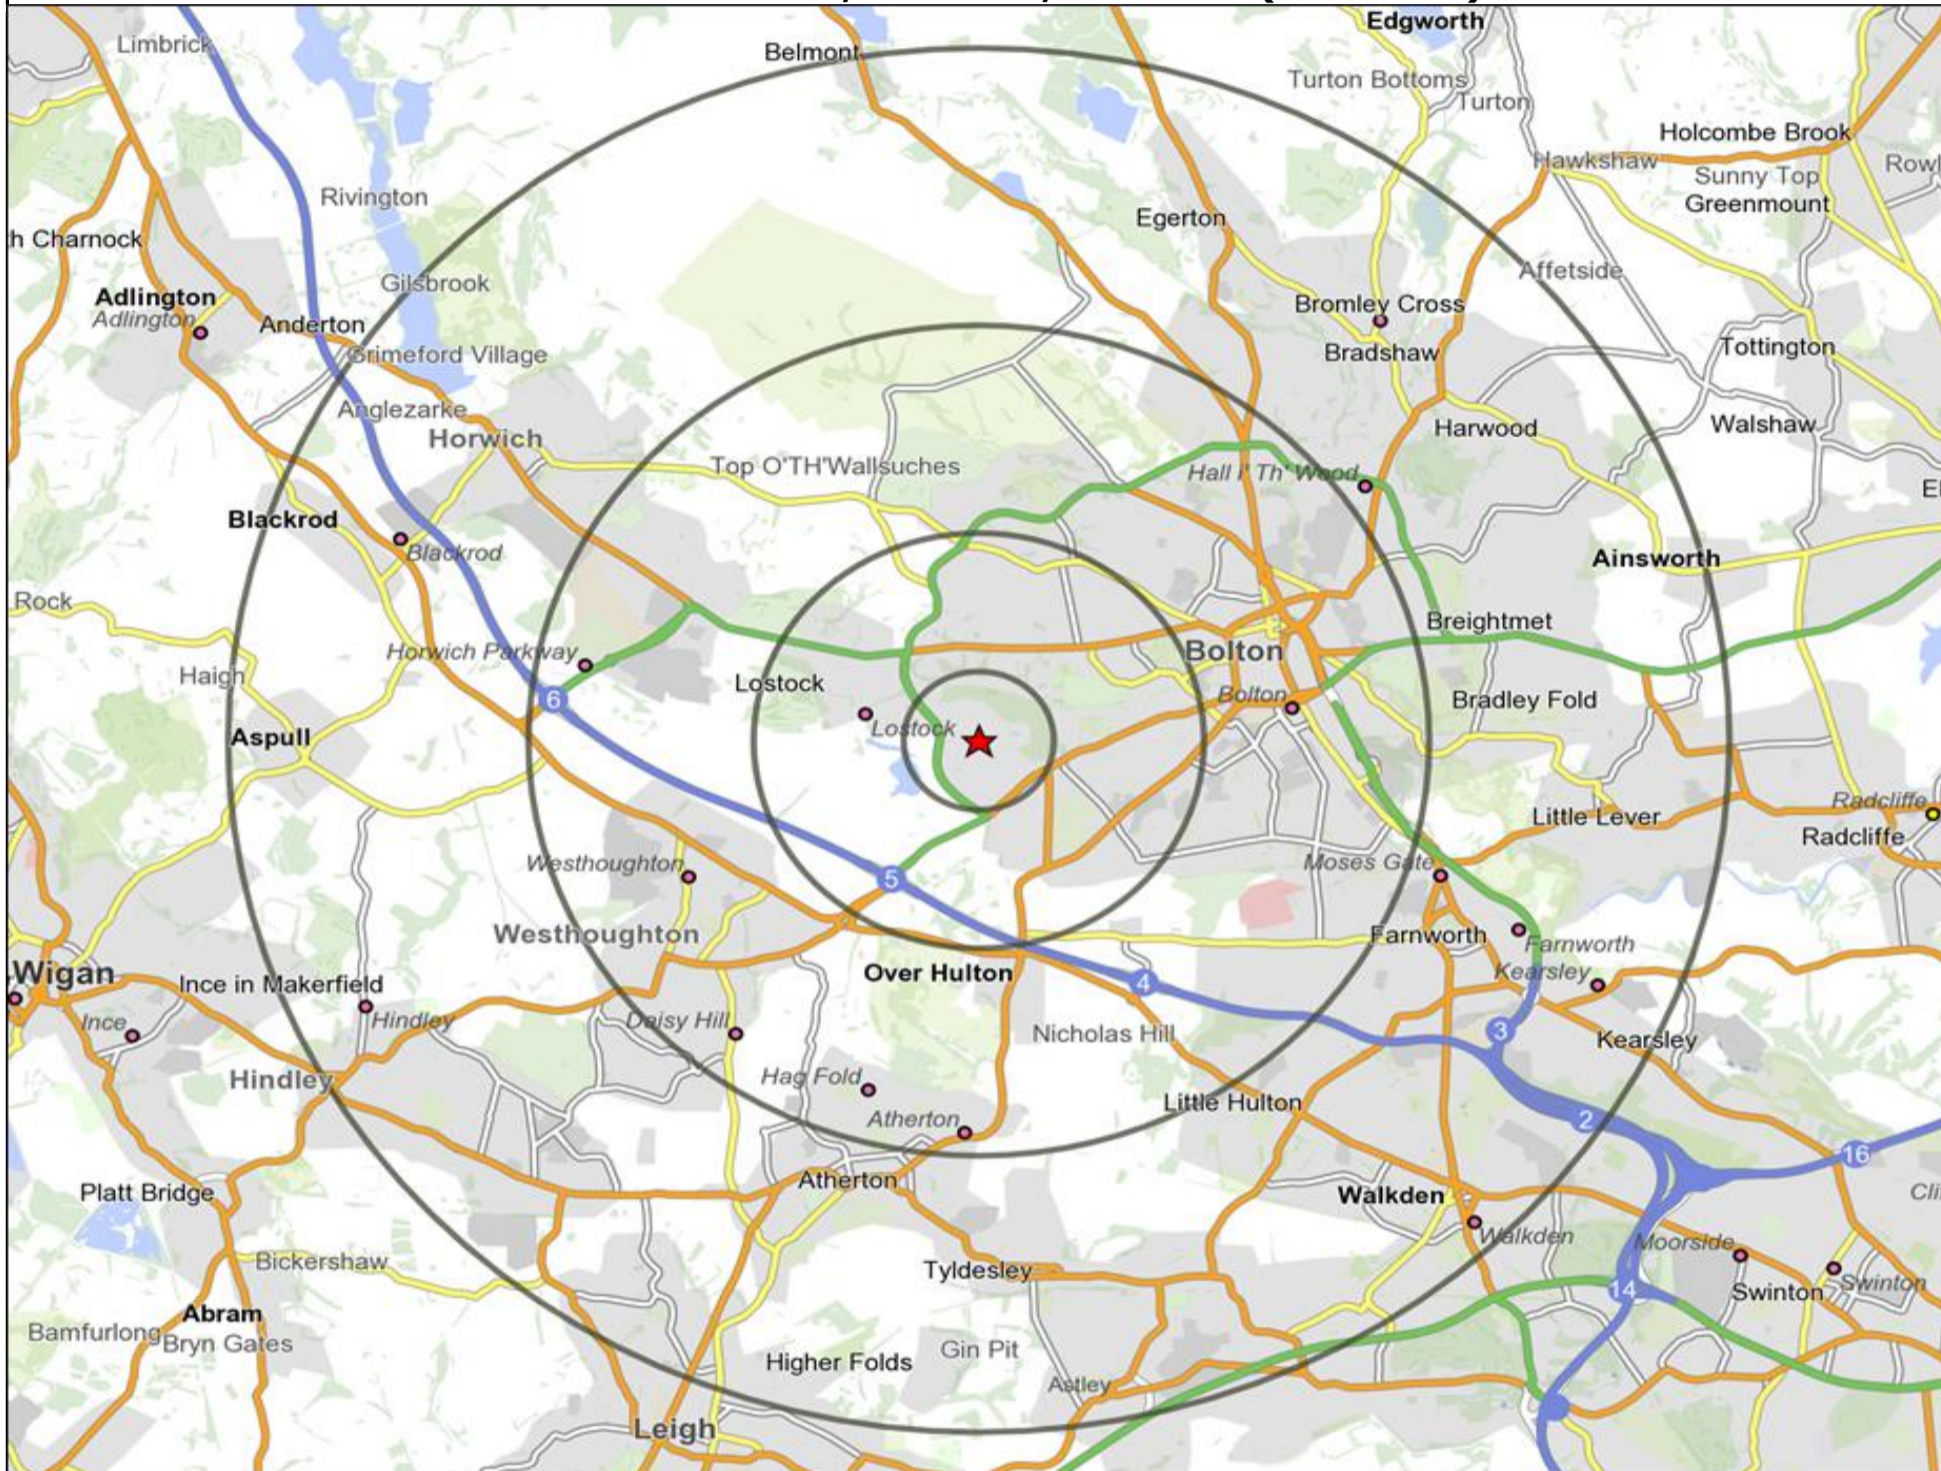

Customer Profile Report for BEAUMONT ARMS, LADYBRIDGE EAST (Punch Outlet Number: 2024 ARMADALE ROAD, BOLTON, BL3 4XB (BL 3 4XB))

Copyright Experian Ltd, HERE 2015. Ordnance Survey © Crown copyright 2015

★ Location ○ 0.5, 1.5, 3 & 5 Mile Distance

Age Data Table

	Count:					Index:				
	0 - 0.5 Miles	0 - 1.5 Miles	0 - 3.0 Miles	0 - 5.0 Miles	15 Min Drivetime	0 - 0.5 Miles	0 - 1.5 Miles	0 - 3.0 Miles	0 - 5.0 Miles	15 Min Drivetime
0-15	736	12,064	37,939	83,686	57,037	90	119	116	109	114
16-17	86	1,508	4,680	10,458	6,903	85	120	116	110	111
18-24	287	4,736	16,292	34,965	24,231	72	97	103	95	100
25-34	427	7,438	24,866	54,508	37,779	71	100	104	98	103
35-44	509	6,645	21,635	51,022	33,637	92	97	98	98	99
45-54	579	7,500	23,865	59,109	37,423	93	98	97	102	99
55-64	586	5,362	17,570	45,140	27,731	118	87	89	98	92
65+	1,165	8,946	27,280	69,502	42,966	148	92	87	94	89
Population estimate 2015	4,375	54,199	174,127	408,390	267,707	100	100	100	100	100

Ethnicity - Census 2011

	Count:					%:				
	0 - 0.5 Miles	0 - 1.5 Miles	0 - 3.0 Miles	0 - 5.0 Miles	15 Min Drivetime	0 - 0.5 Miles	0 - 1.5 Miles	0 - 3.0 Miles	0 - 5.0 Miles	15 Min Drivetime
White	2,997	34,803	125,471	344,239	211,259	70%	65%	74%	86%	81%
Mixed / Multiple Ethnic Groups	51	1,149	3,399	6,295	4,636	1%	2%	2%	2%	2%
Asian / Asian British	1,178	15,506	35,352	40,338	37,848	27%	29%	21%	10%	15%
Black / African / Caribbean / Black British	33	1,502	3,936	5,818	4,783	1%	3%	2%	1%	2%
Other Ethnic Group	31	720	1,679	2,394	2,039	1%	1%	1%	1%	1%
All People (Ethnic Group)	4,290	53,680	169,837	399,084	260,565	100	100	100	100	100