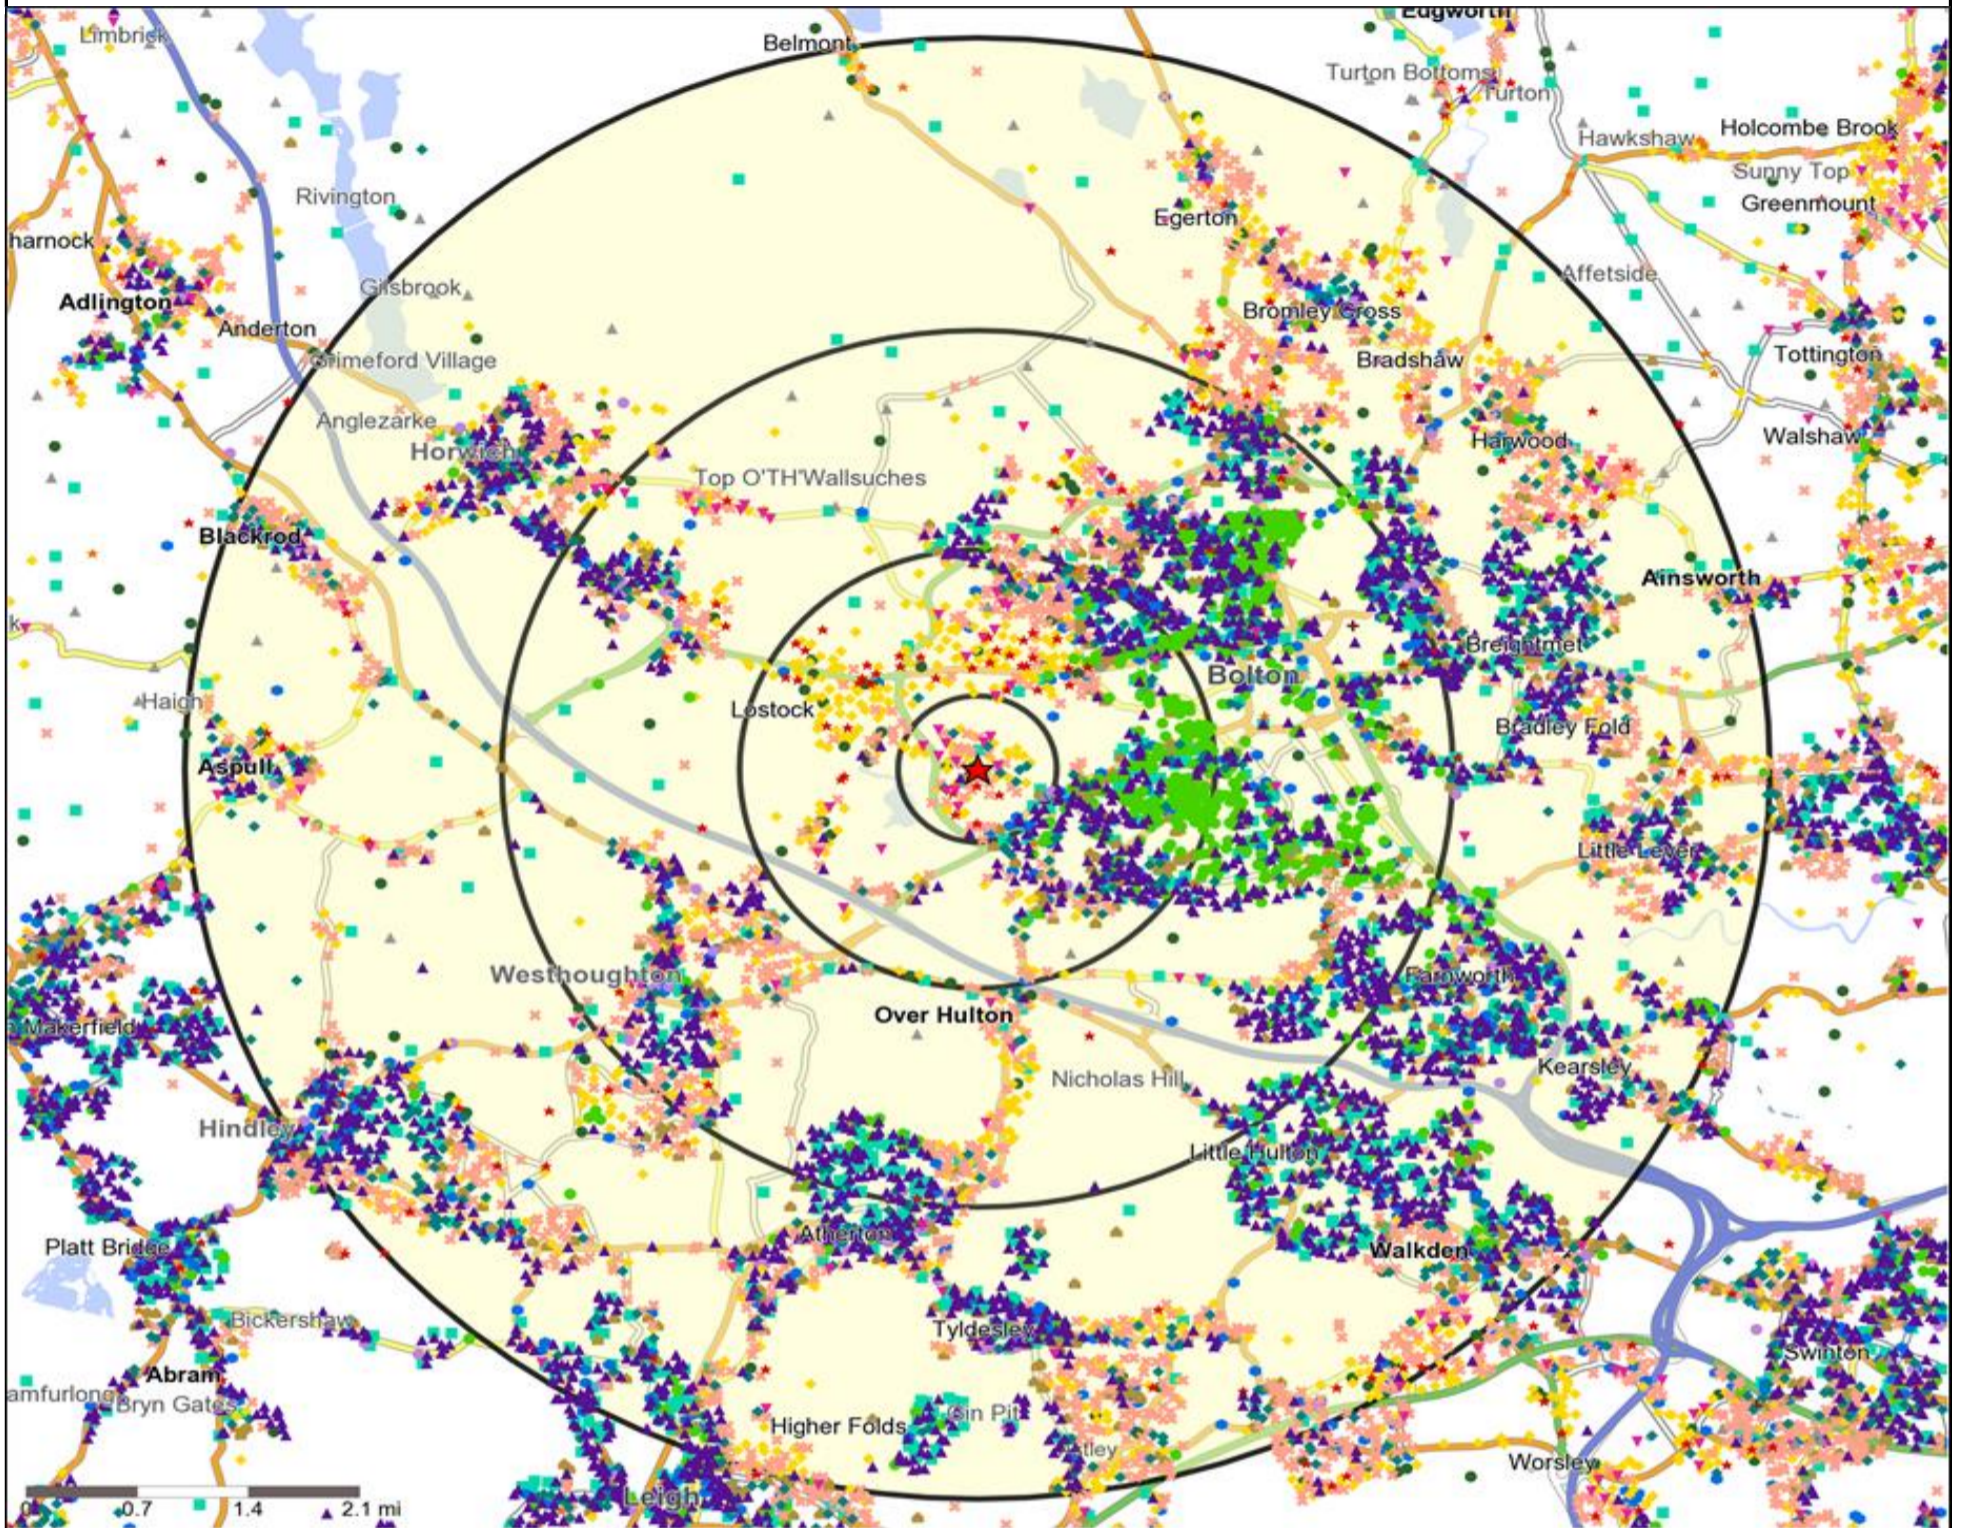

Mosaic UK Map and Data: BEAUMONT ARMS, LADYBRIDGE EAST (202411)

Copyright Experian Ltd, HERE 2015. Ordnance Survey © Crown copyright 2015

- ★ Location
- 0.5, 1.5, 3 & 5 Mile Distance
- ~ Rivers, Canals and Lakes
- Mosaic UK Groups**
- A City Prosperity
- ◆ B Prestige Positions
- C Country Living
- ▲ D Rural Reality
- E Senior Security
- ▲ F Suburban Stability
- G Domestic Success
- H Aspiring Homemakers
- ▲ I Family Basics
- × J Transient Renters
- ◆ K Municipal Challenge
- L Vintage Value
- ★ M Modest Traditions
- ★ N Urban Cohesion
- ✚ O Rental Hubs

Mosaic UK Data Table (Residential)

	Count:	Index:
	0 - 0.5 Miles	0 - 0.5 Miles
A City Prosperity (18+)	0	0
B Prestige Positions (18+)	802	310
C Country Living (18+)	0	0
D Rural Reality (18+)	0	0
E Senior Security (18+)	1,370	474
F Suburban Stability (18+)	145	67
G Domestic Success (18+)	444	149
H Aspiring Homemakers (18+)	234	72
I Family Basics (18+)	212	83
J Transient Renters (18+)	130	63
K Municipal Challenge (18+)	4	2
L Vintage Value (18+)	101	45
M Modest Traditions (18+)	107	63
N Urban Cohesion (18+)	3	2
O Rental Hubs (18+)	0	0
Adults 18+ estimate 2015	3,552	100

Occasions Map and Data: BEAUMONT ARMS, LADYBRIDGE EAST (202411)

Copyright Experian Ltd, HERE 2015. Ordnance Survey © Crown copyright 2015

- ★ Location
- 0.5, 1.5, 3 & 5 Mile Distance
- ~ Rivers, Canals and Lakes
- Occasions Types
- 01 Mine's a Pint
- ◆ 02 Early Doors
- 03 Everyday is Friday
- ▲ 04 Weekend Millionaires
- 05 Out On The Town
- ▲ 06 Business and Pleasure
- 07 Sporting Pints
- 08 Student Social
- ▲ 09 Leisurely Lunch
- ▲ 10 Wining and Dining
- ▲ 11 Household Outing
- ★ 12 Midweek Meal Deal
- ◆ 13 Date Night
- ★ 14 Birthday Treat
- + 15 Pre Show Meal