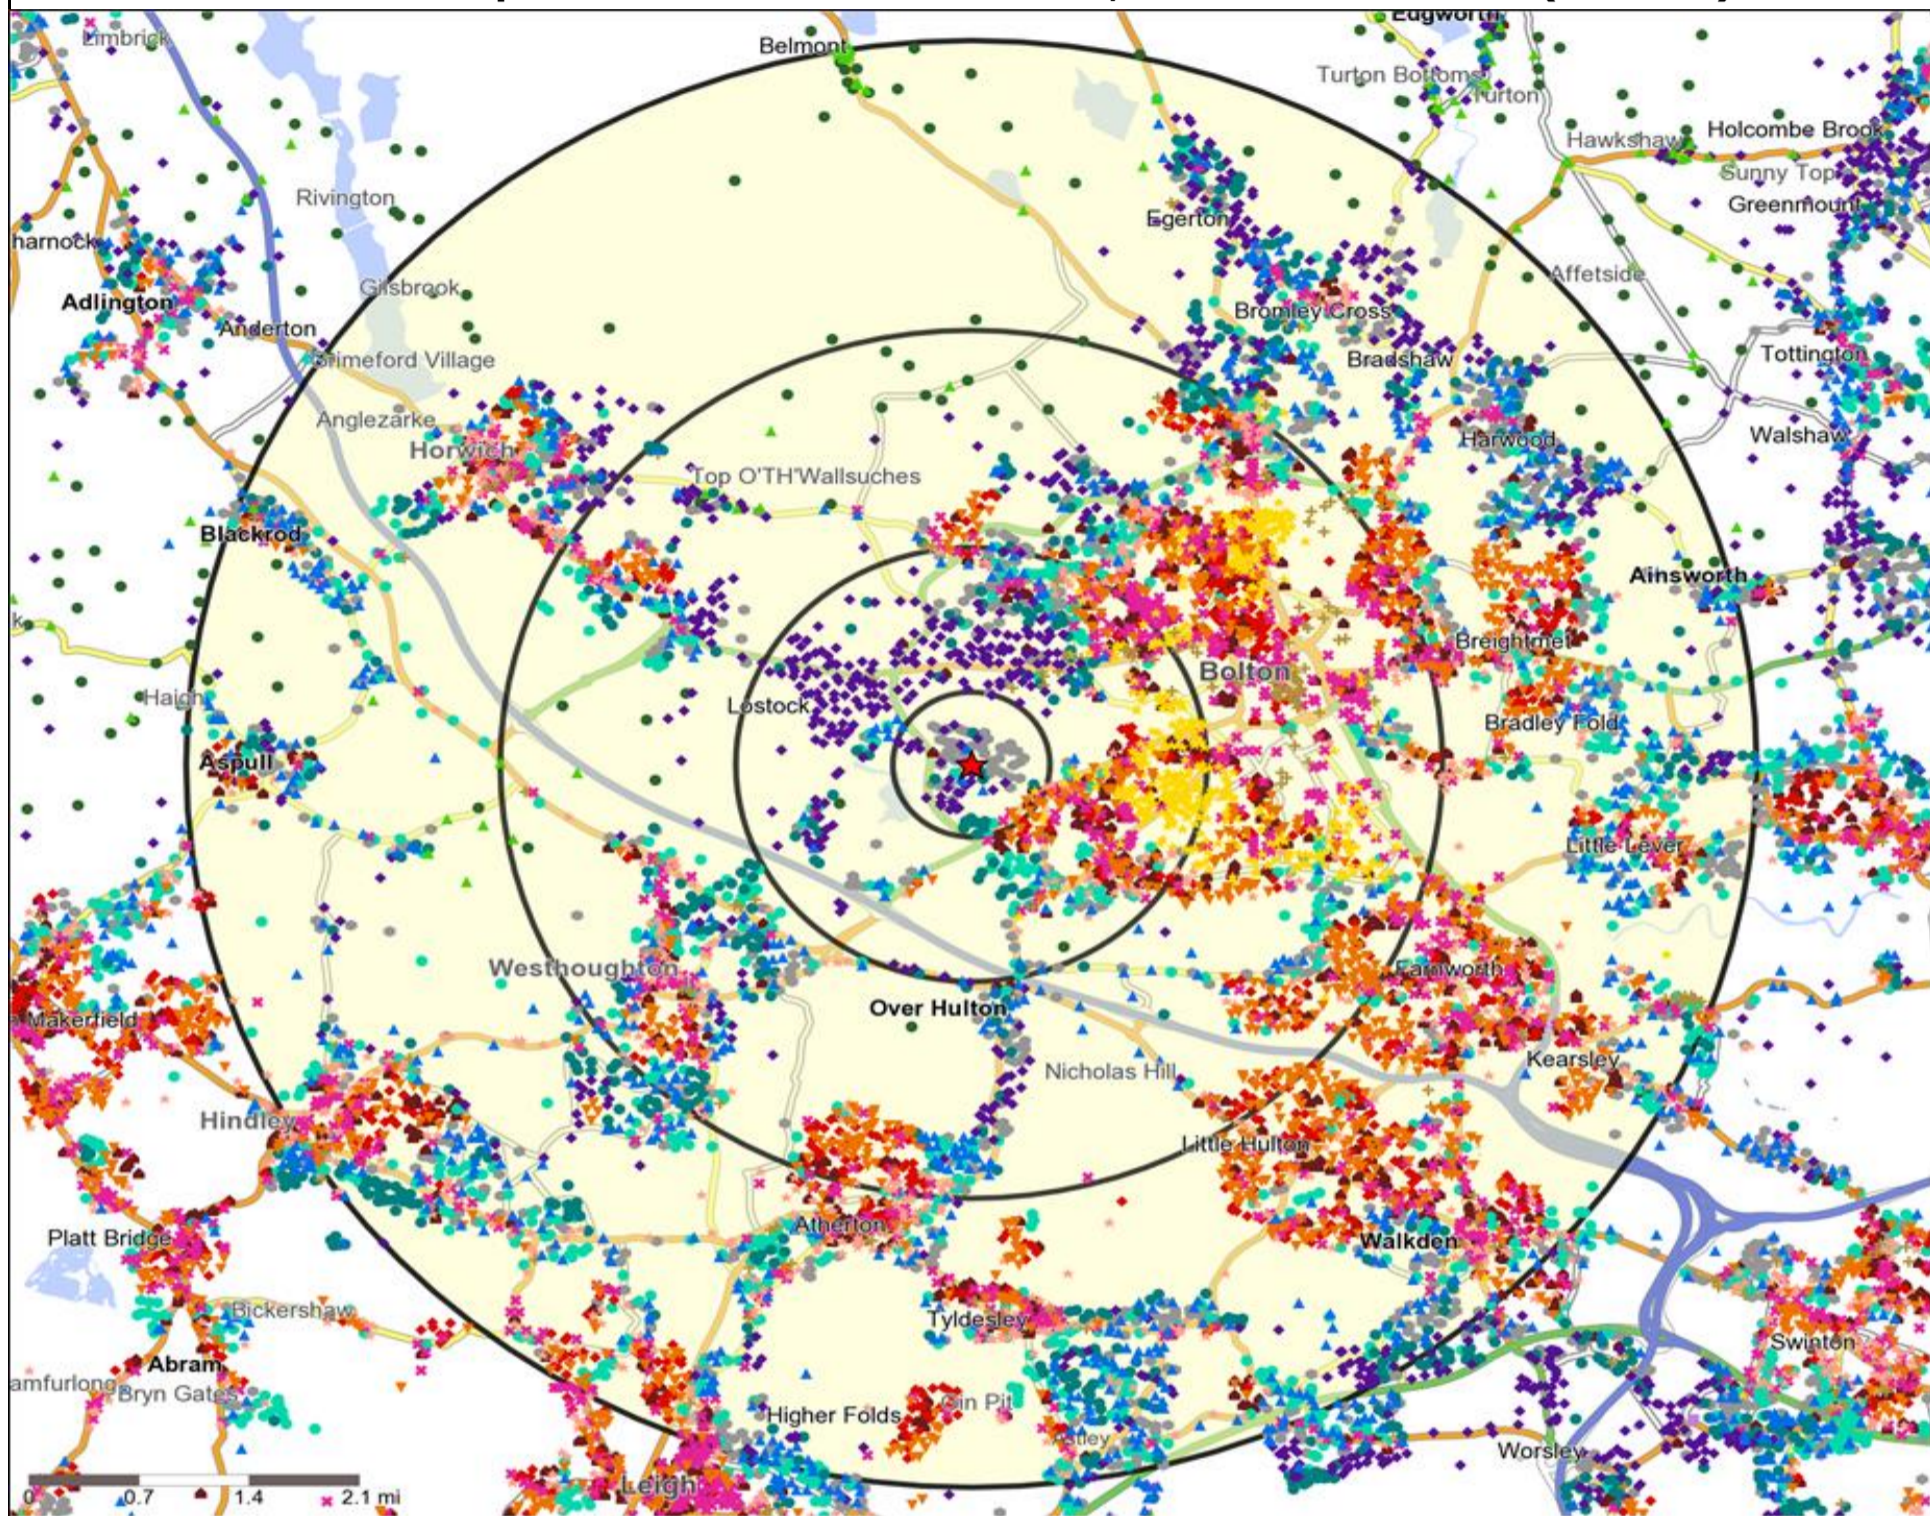

Mosaic UK Map and Data: BEAUMONT ARMS, LADYBRIDGE EAST (202411)

Copyright Experian Ltd, HERE 2015. Ordnance Survey © Crown copyright 2015