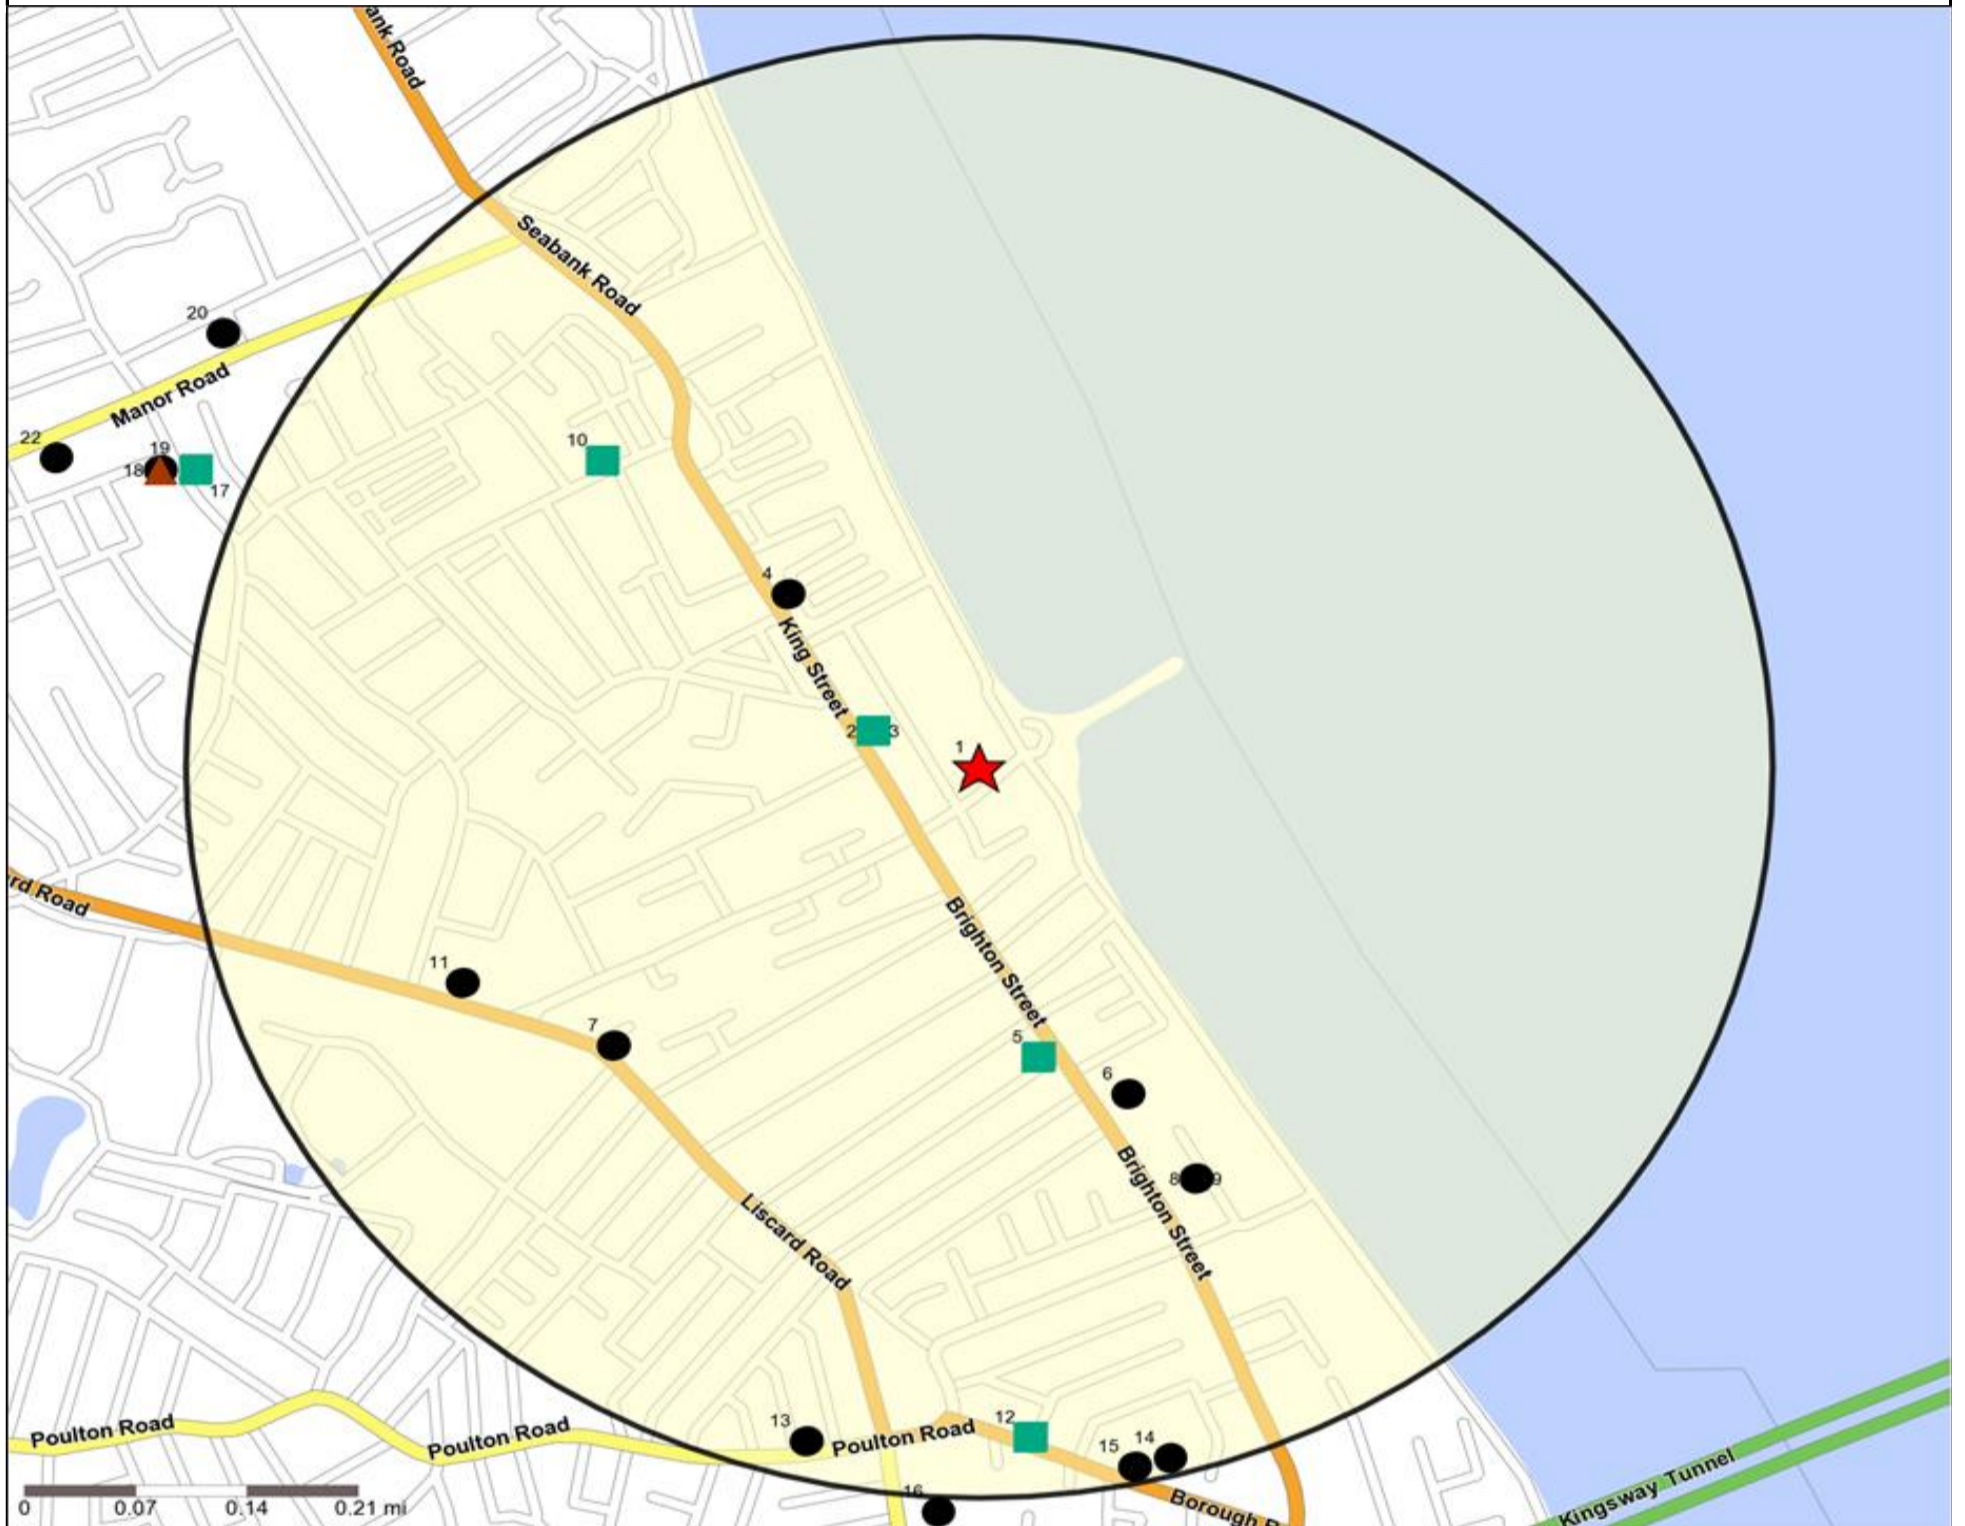

Competition Map and Data: FERRY, WALLASEY (202697)

Numbers on competition points relate to the distance ranking in the competition table on page 7. Copyright Experian Ltd, HERE 2015. Ordnance Survey © Crown copyright 2015

- Location
- Branded Food
- Dry Led
- Café / Wine Bar
- Other
- 0.5, 1.5, 3 & 5 Mile Distance
- Circuit Bar
- Rural Character
- Rivers, Canals and Lakes
- Community Local

Competition Type Summary Table

Reporting Category	0 - 0.5 Miles
Café / Wine Bar	0
Circuit Bar	1
Community Local	4
Dry Led	0
Branded Food Pub	0
Rural	0
Other	10
Total	15