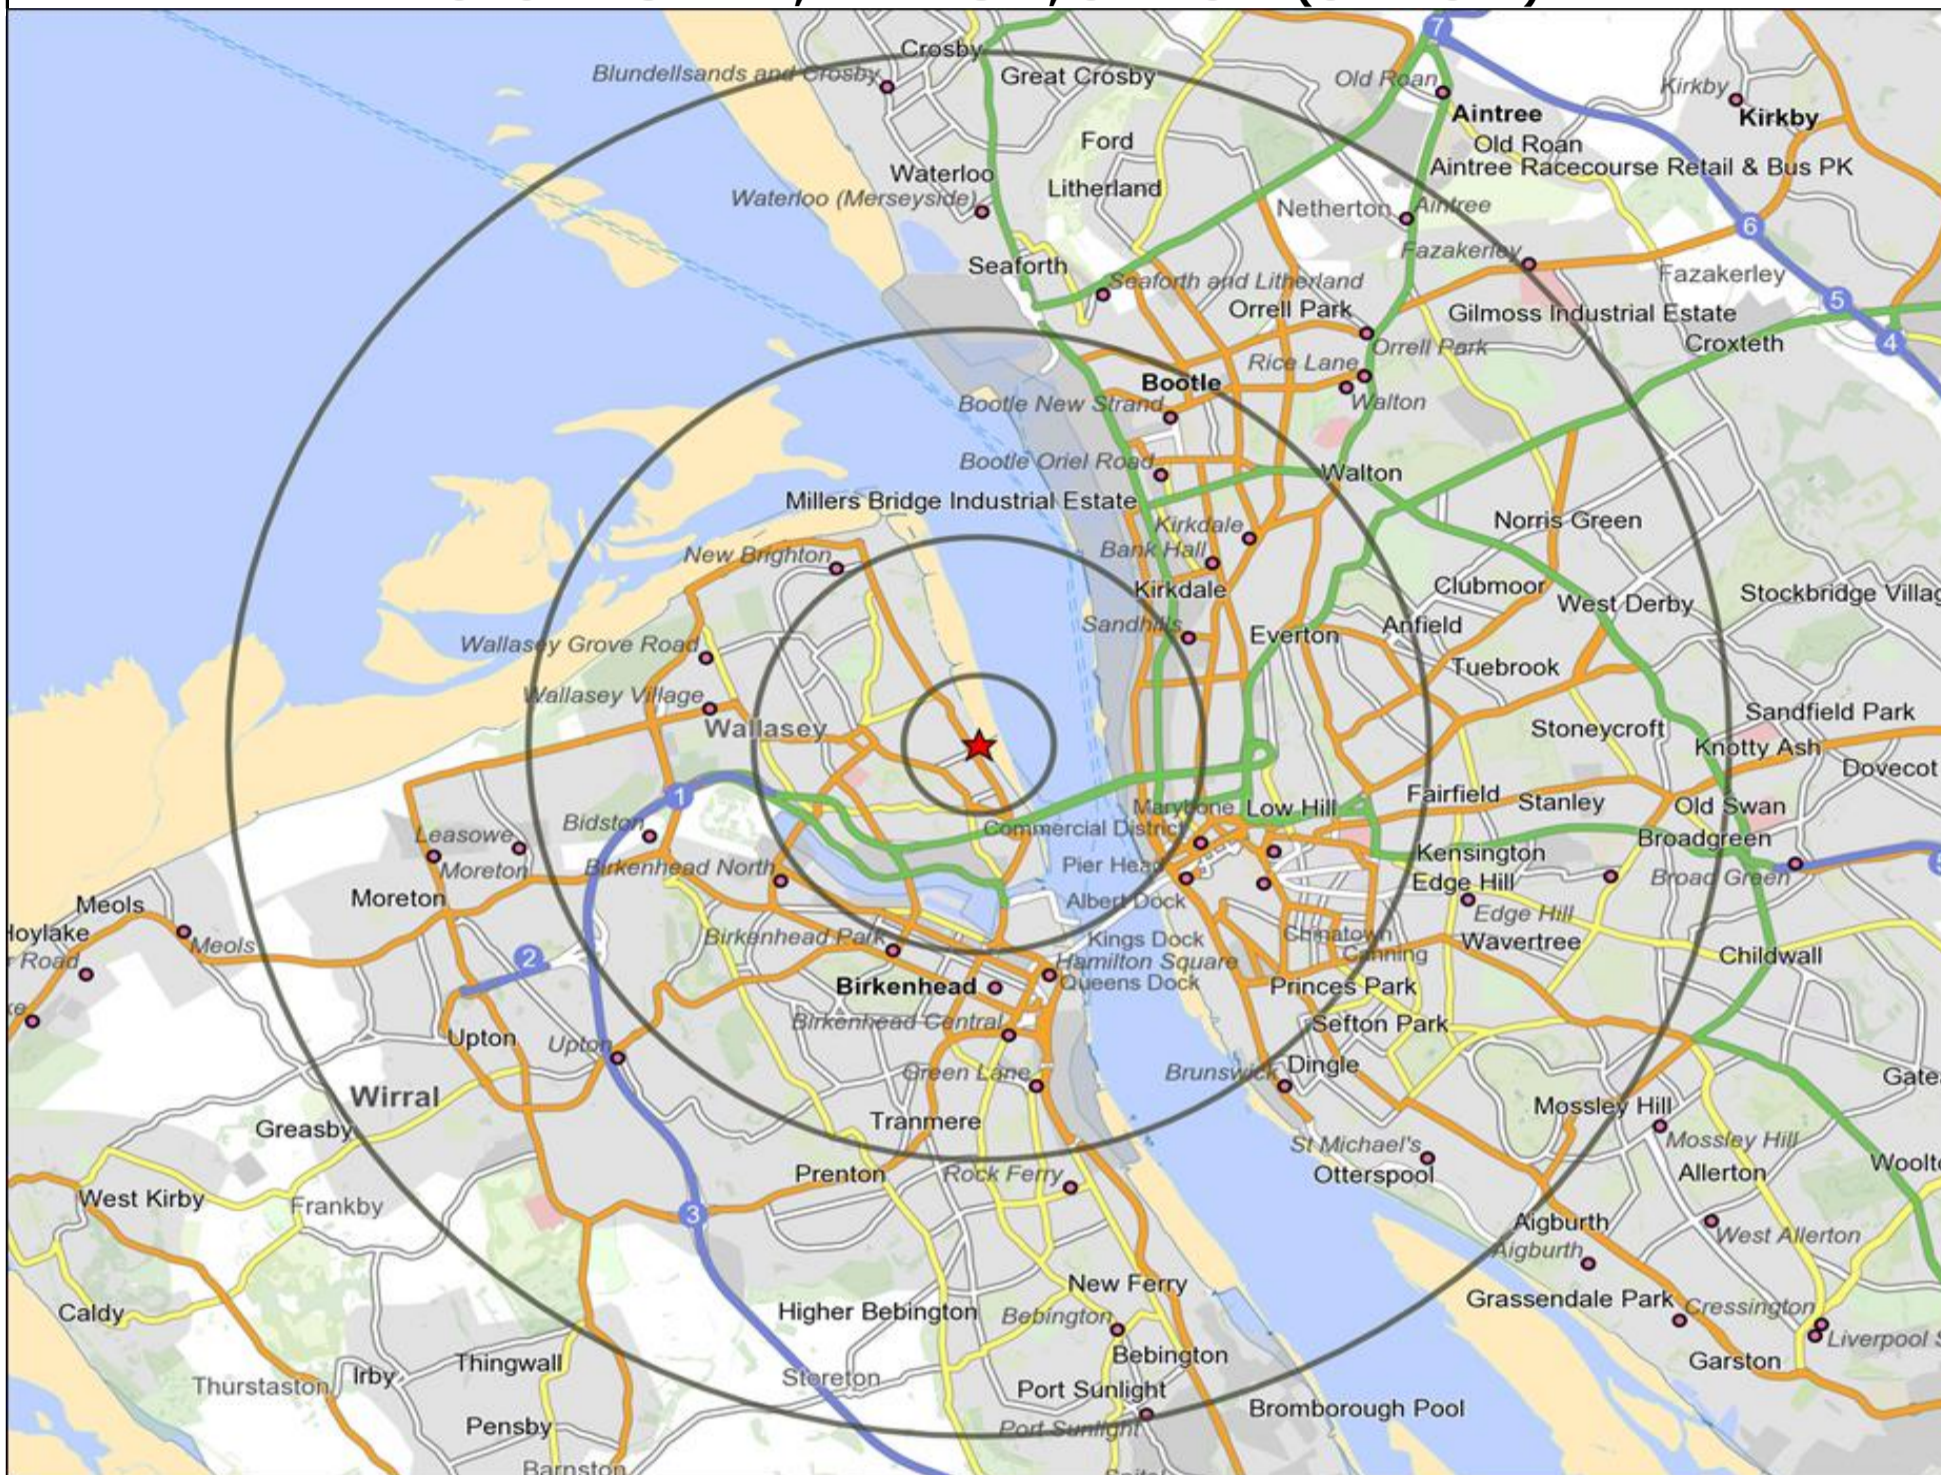

**Customer Profile Report for FERRY, WALLASEY (Punch Outlet Number: 202697)
48 TOBIN STREET, WALLASEY, CH44 8DF (CH44 8DF)**

Copyright Experian Ltd, HERE 2015. Ordnance Survey © Crown copyright 2015

★ Location ○ 0.5, 1.5, 3 & 5 Mile Distance

Age Data Table

	Count:					Index:				
	0 - 0.5 Miles	0 - 1.5 Miles	0 - 3.0 Miles	0 - 5.0 Miles	15 Min Drivetime	0 - 0.5 Miles	0 - 1.5 Miles	0 - 3.0 Miles	0 - 5.0 Miles	15 Min Drivetime
0-15	2,541	10,509	37,368	109,423	45,410	125	103	89	94	91
16-17	315	1,312	4,658	13,901	5,875	125	104	89	96	95
18-24	1,076	5,261	38,612	81,037	40,558	109	107	190	144	169
25-34	1,626	8,330	36,603	97,629	40,033	109	112	119	115	110
35-44	1,259	6,437	24,869	73,123	29,651	91	93	87	93	88
45-54	1,565	7,821	27,758	82,086	33,971	102	102	87	93	90
55-64	1,056	6,060	23,307	68,035	28,730	86	99	92	97	96
65+	1,428	8,582	31,669	96,250	41,218	73	88	78	86	86
Population estimate 2015	10,866	54,312	224,844	621,484	265,446	100	100	100	100	100

Reporting Category	0 - 0.5 Miles
Café / Wine Bar	0
Circuit Bar	1
Community Local	4
Dry Led	0
Branded Food Pub	0
Rural	0
Other	10
Total	15

Local Competition: FERRY, WALLASEY (202697)

List of Pubs (sorted by distance from Punch outlet) - Top 30 by Distance