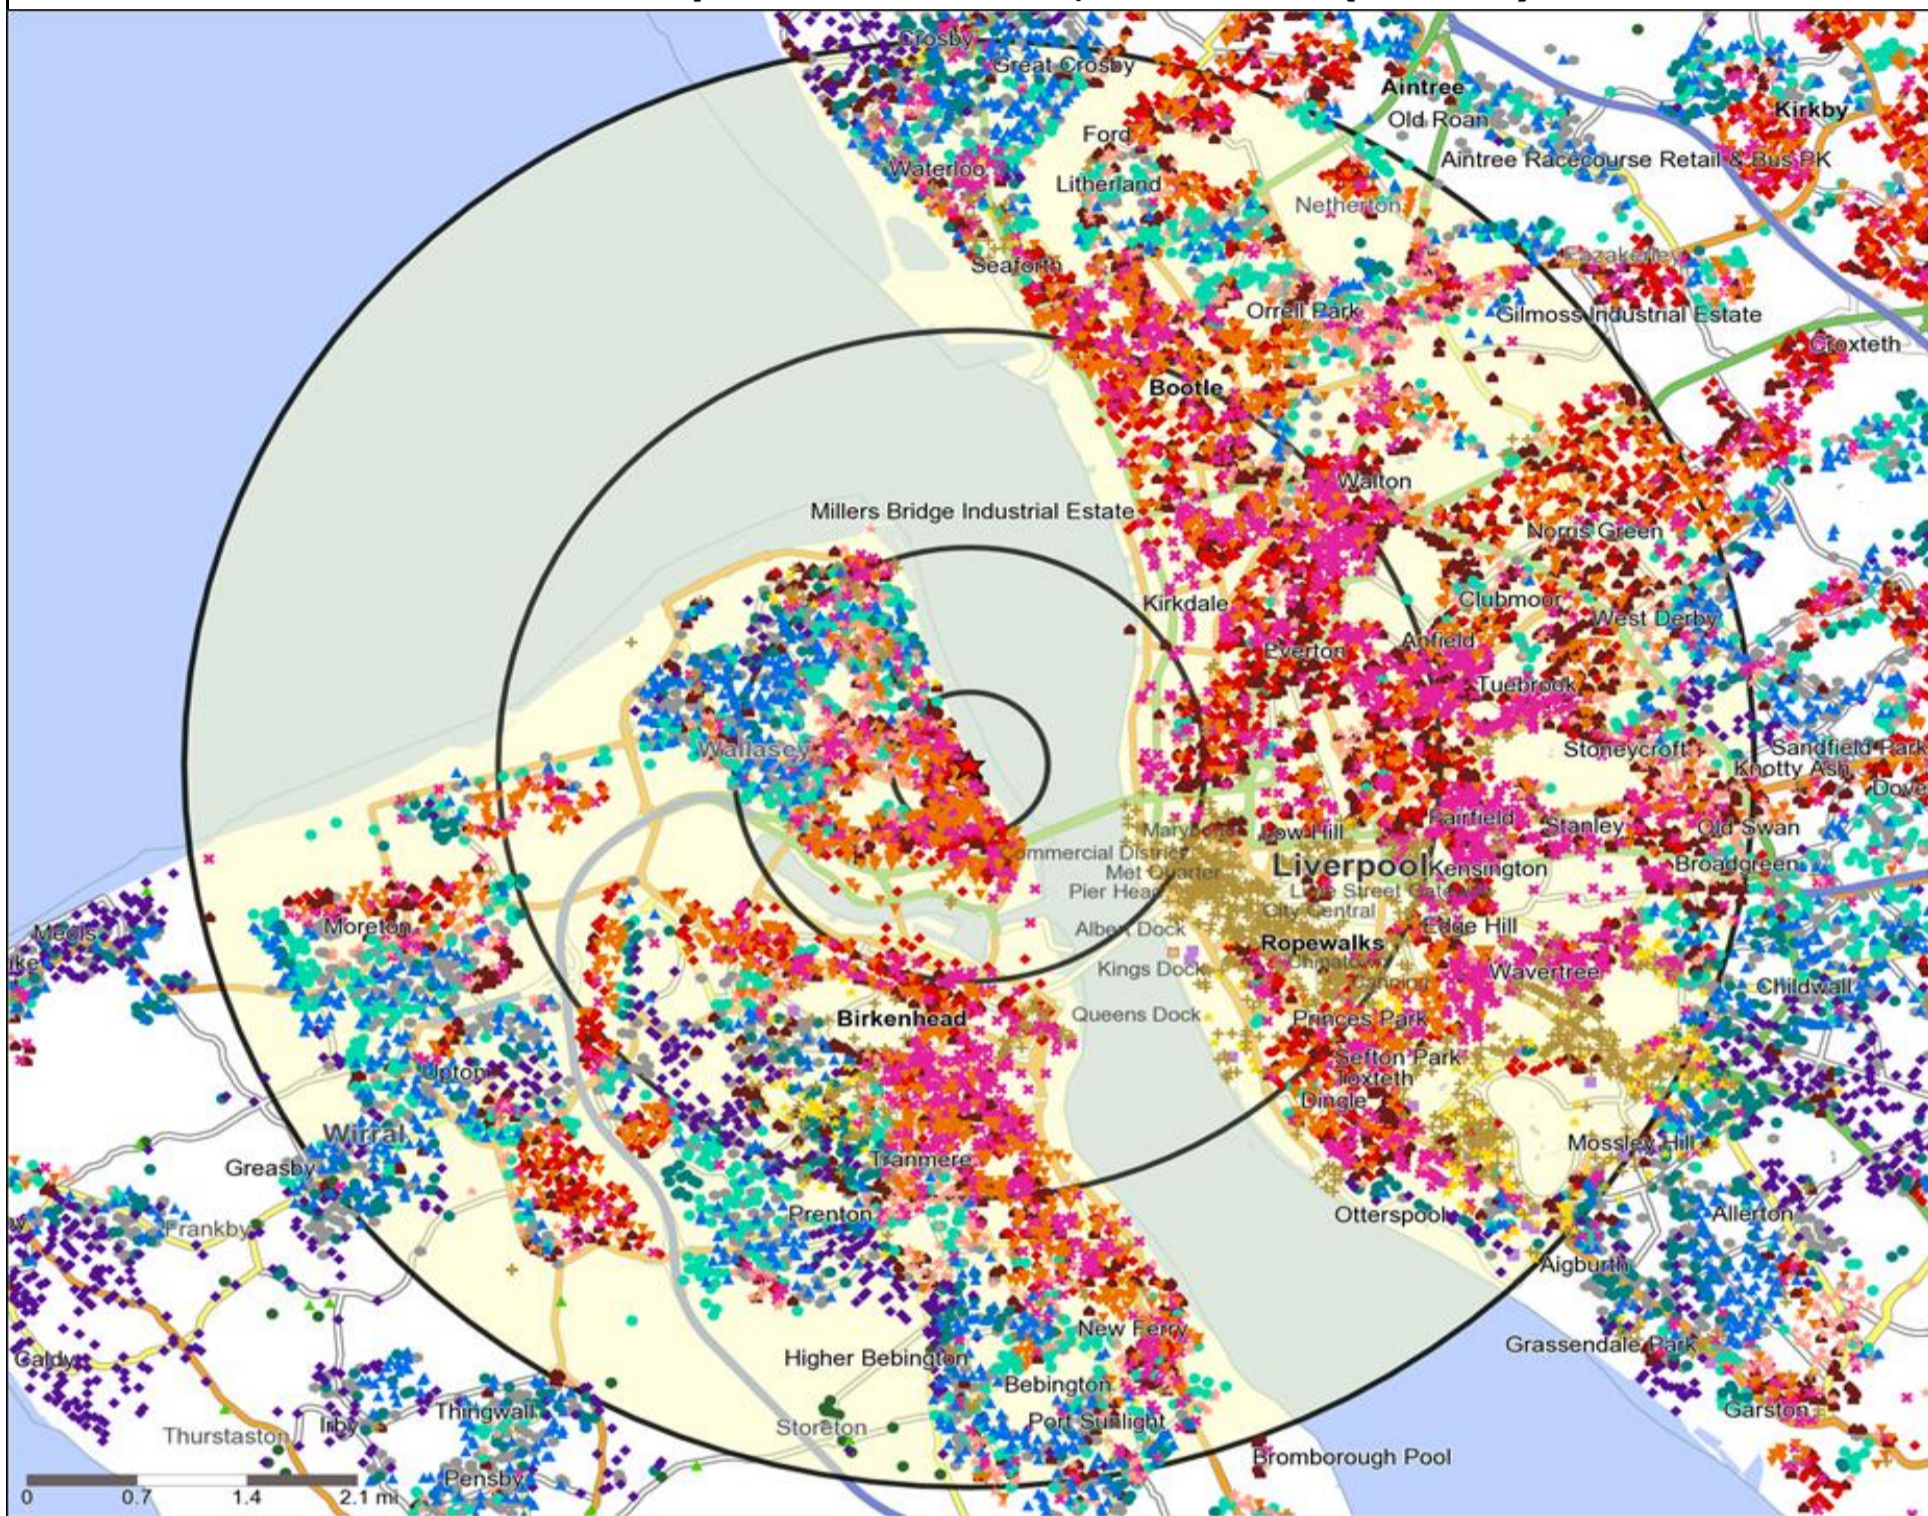

Mosaic UK Map and Data: FERRY, WALLASEY (202697)

Copyright Experian Ltd, HERE 2015. Ordnance Survey © Crown copyright 2015

- ★ Location
- 0.5,1.5,3 & 5 Mile Distance
- ~ Rivers, Canals and Lakes
- Mosaic UK Groups
- A City Prosperity
- B Prestige Positions
- C Country Living
- ▲ D Rural Reality
- E Senior Security
- ▲ F Suburban Stability
- G Domestic Success
- H Aspiring Homemakers
- ▼ I Family Basics
- ✕ J Transient Renters
- K Municipal Challenge
- L Vintage Value
- ★ M Modest Traditions
- ★ N Urban Cohesion
- + O Rental Hubs

Mosaic UK Data Table (Residential)

	Count:					Index:				
	0 - 0.5 Miles	0 - 1.5 Miles	0 - 3.0 Miles	0 - 5.0 Miles	15 Min Drivetime	0 - 0.5	0 - 1.5	0 - 3.0	0 - 5.0	15 Min Drivetime
A City Prosperity (18+)	0	0	219	748	68	0	0	3	4	1
B Prestige Positions (18+)	0	61	1,613	6,706	3,063	0	2	13	19	21
C Country Living (18+)	0	0	0	107	6	0	0	0	0	0
D Rural Reality (18+)	0	0	0	13	5	0	0	0	0	0
E Senior Security (18+)	7	3,915	7,973	30,885	14,764	1	113	58	79	90
F Suburban Stability (18+)	0	3,116	6,349	29,348	12,788	0	120	62	100	104
G Domestic Success (18+)	2	643	2,779	10,162	4,600	0	18	20	25	27
H Aspiring Homemakers (18+)	77	4,205	8,505	38,874	17,283	11	109	55	89	95
I Family Basics (18+)	2,864	6,816	23,587	55,687	25,235	495	222	193	161	174
J Transient Renters (18+)	2,250	7,065	31,222	83,849	32,546	487	288	320	303	281
K Municipal Challenge (18+)	567	2,043	21,842	49,383	21,795	120	82	220	175	185
L Vintage Value (18+)	1,423	5,380	24,758	70,889	27,628	282	201	233	235	219
M Modest Traditions (18+)	817	5,054	9,836	39,829	13,924	215	250	122	175	146
N Urban Cohesion (18+)	0	160	2,122	9,038	1,668	0	7	24	36	16
O Rental Hubs (18+)	2	4,013	28,138	54,098	25,456	0	123	216	146	165
Adults 18+ estimate 2015	8,009	42,471	168,943	479,616	200,829	100	100	100	100	100