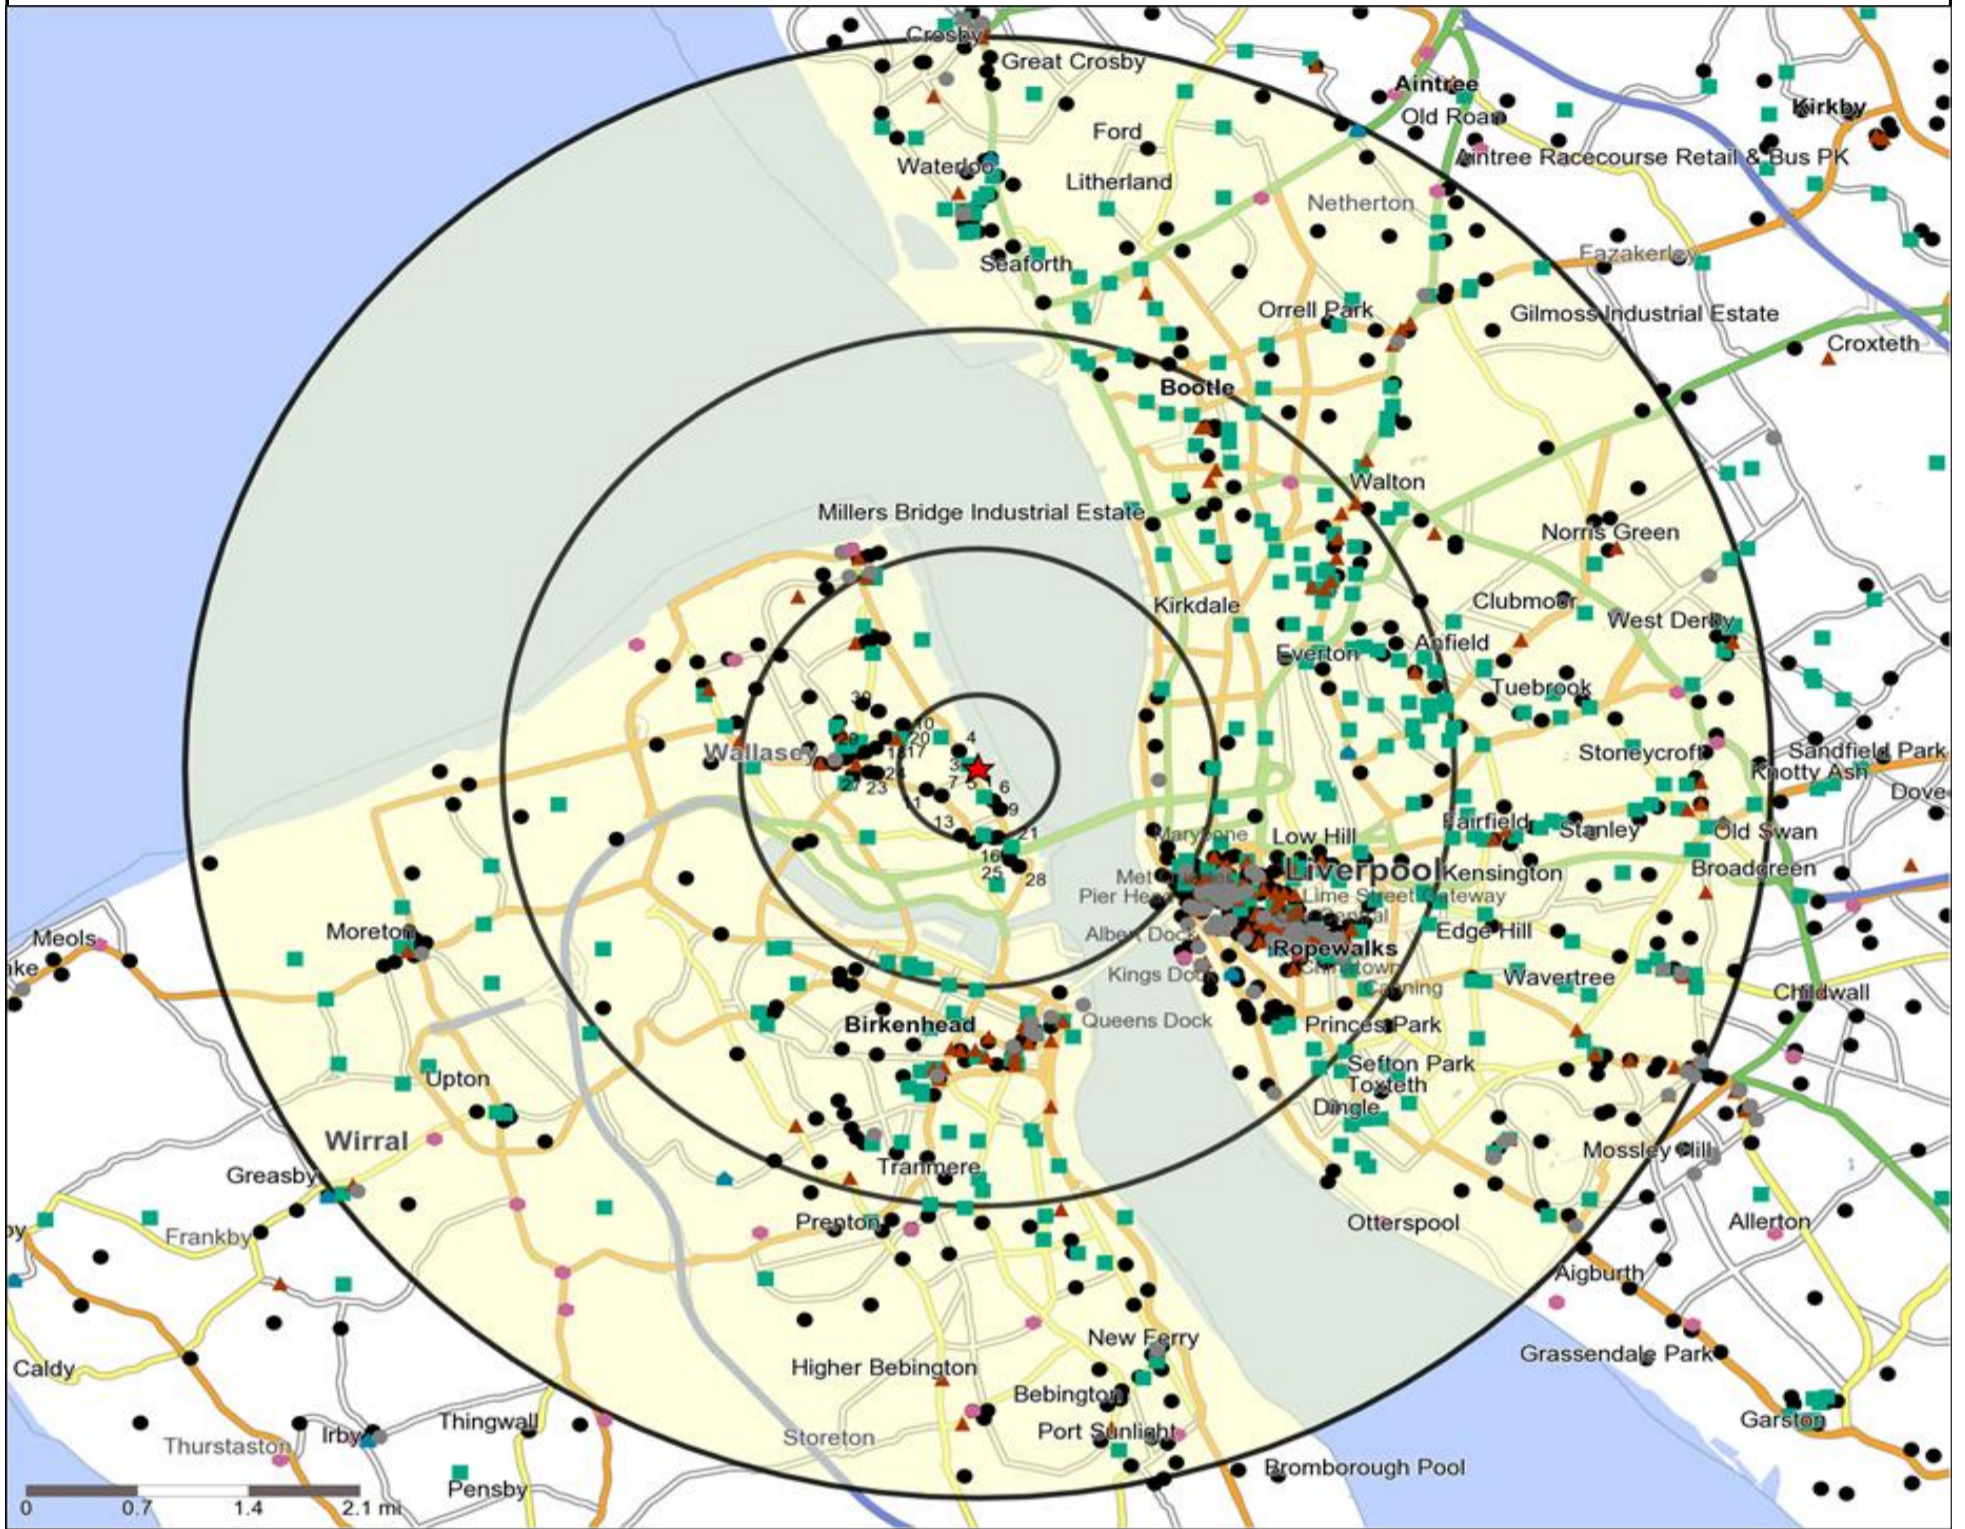

Competition Map and Data: FERRY, WALLASEY (202697)

Numbers on competition points relate to the distance ranking in the competition table on page 7. Copyright Experian Ltd, HERE 2015. Ordnance Survey © Crown copyright 2015

- Location
- Branded Food
- Dry Led
- Cafe / Wine Bar
- Other
- 0.5, 1.5, 3 & 5 Mile Distance
- Circuit Bar
- Rural Character
- Rivers, Canals and Lakes
- Community Local

Competition Type Summary Table

Reporting Category	0 - 0.5 Miles	0 - 1.5 Miles	0 - 3.0 Miles	0 - 5.0 Miles
Café / Wine Bar	0	5	80	107
Circuit Bar	1	9	164	199
Community Local	4	29	164	301
Dry Led	0	1	7	11
Branded Food Pub	0	0	9	33
Rural	0	0	0	0
Other	10	64	473	720
Total	15	108	897	1,371