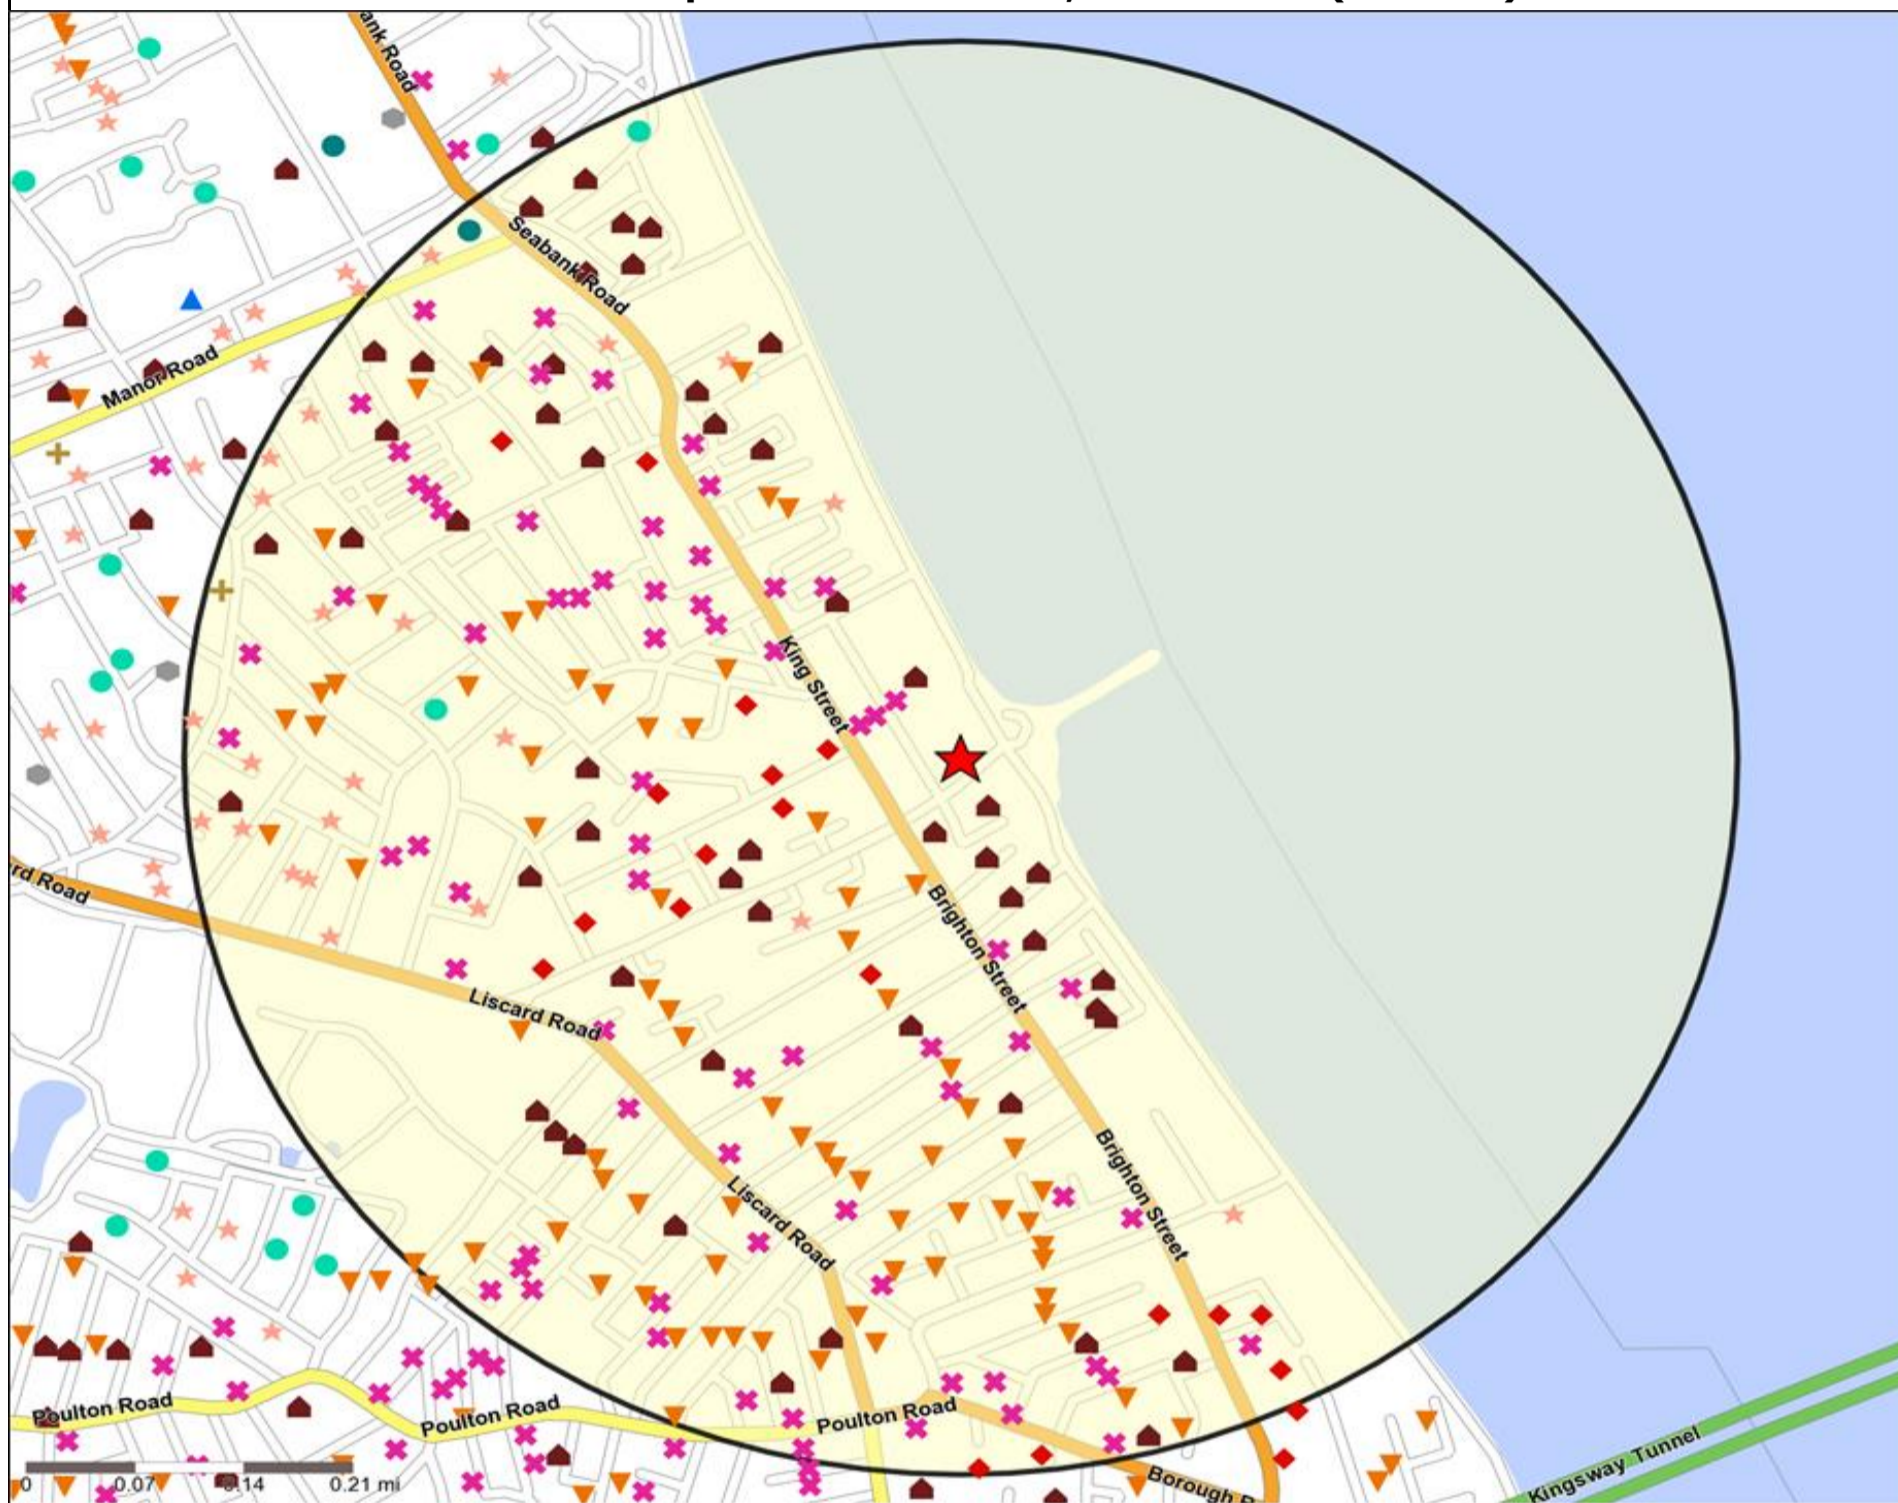

Mosaic UK Map and Data: FERRY, WALLASEY (202697)

Copyright Experian Ltd, HERE 2015. Ordnance Survey © Crown copyright 2015

Location	Mosaic UK Groups	D Rural Reality	H Aspiring Homemakers	L Vintage Value
0.5, 1.5, 3 & 5 Mile Distance	A City Prosperity	E Senior Security	I Family Basics	M Modest Traditions
Rivers, Canals and Lakes	B Prestige Positions	F Suburban Stability	J Transient Renters	N Urban Cohesion
	C Country Living	G Domestic Success	K Municipal Challenge	O Rental Hubs

Mosaic UK Data Table (Residential)

	Count:	Index:
	0 - 0.5 Miles	0 - 0.5 Miles
A City Prosperity (18+)	0	0
B Prestige Positions (18+)	0	0
C Country Living (18+)	0	0
D Rural Reality (18+)	0	0
E Senior Security (18+)	7	1
F Suburban Stability (18+)	0	0
G Domestic Success (18+)	2	0
H Aspiring Homemakers (18+)	77	11
I Family Basics (18+)	2,864	495
J Transient Renters (18+)	2,250	487
K Municipal Challenge (18+)	567	120
L Vintage Value (18+)	1,423	282
M Modest Traditions (18+)	817	215
N Urban Cohesion (18+)	0	0
O Rental Hubs (18+)	2	0
Adults 18+ estimate 2015	8,009	100