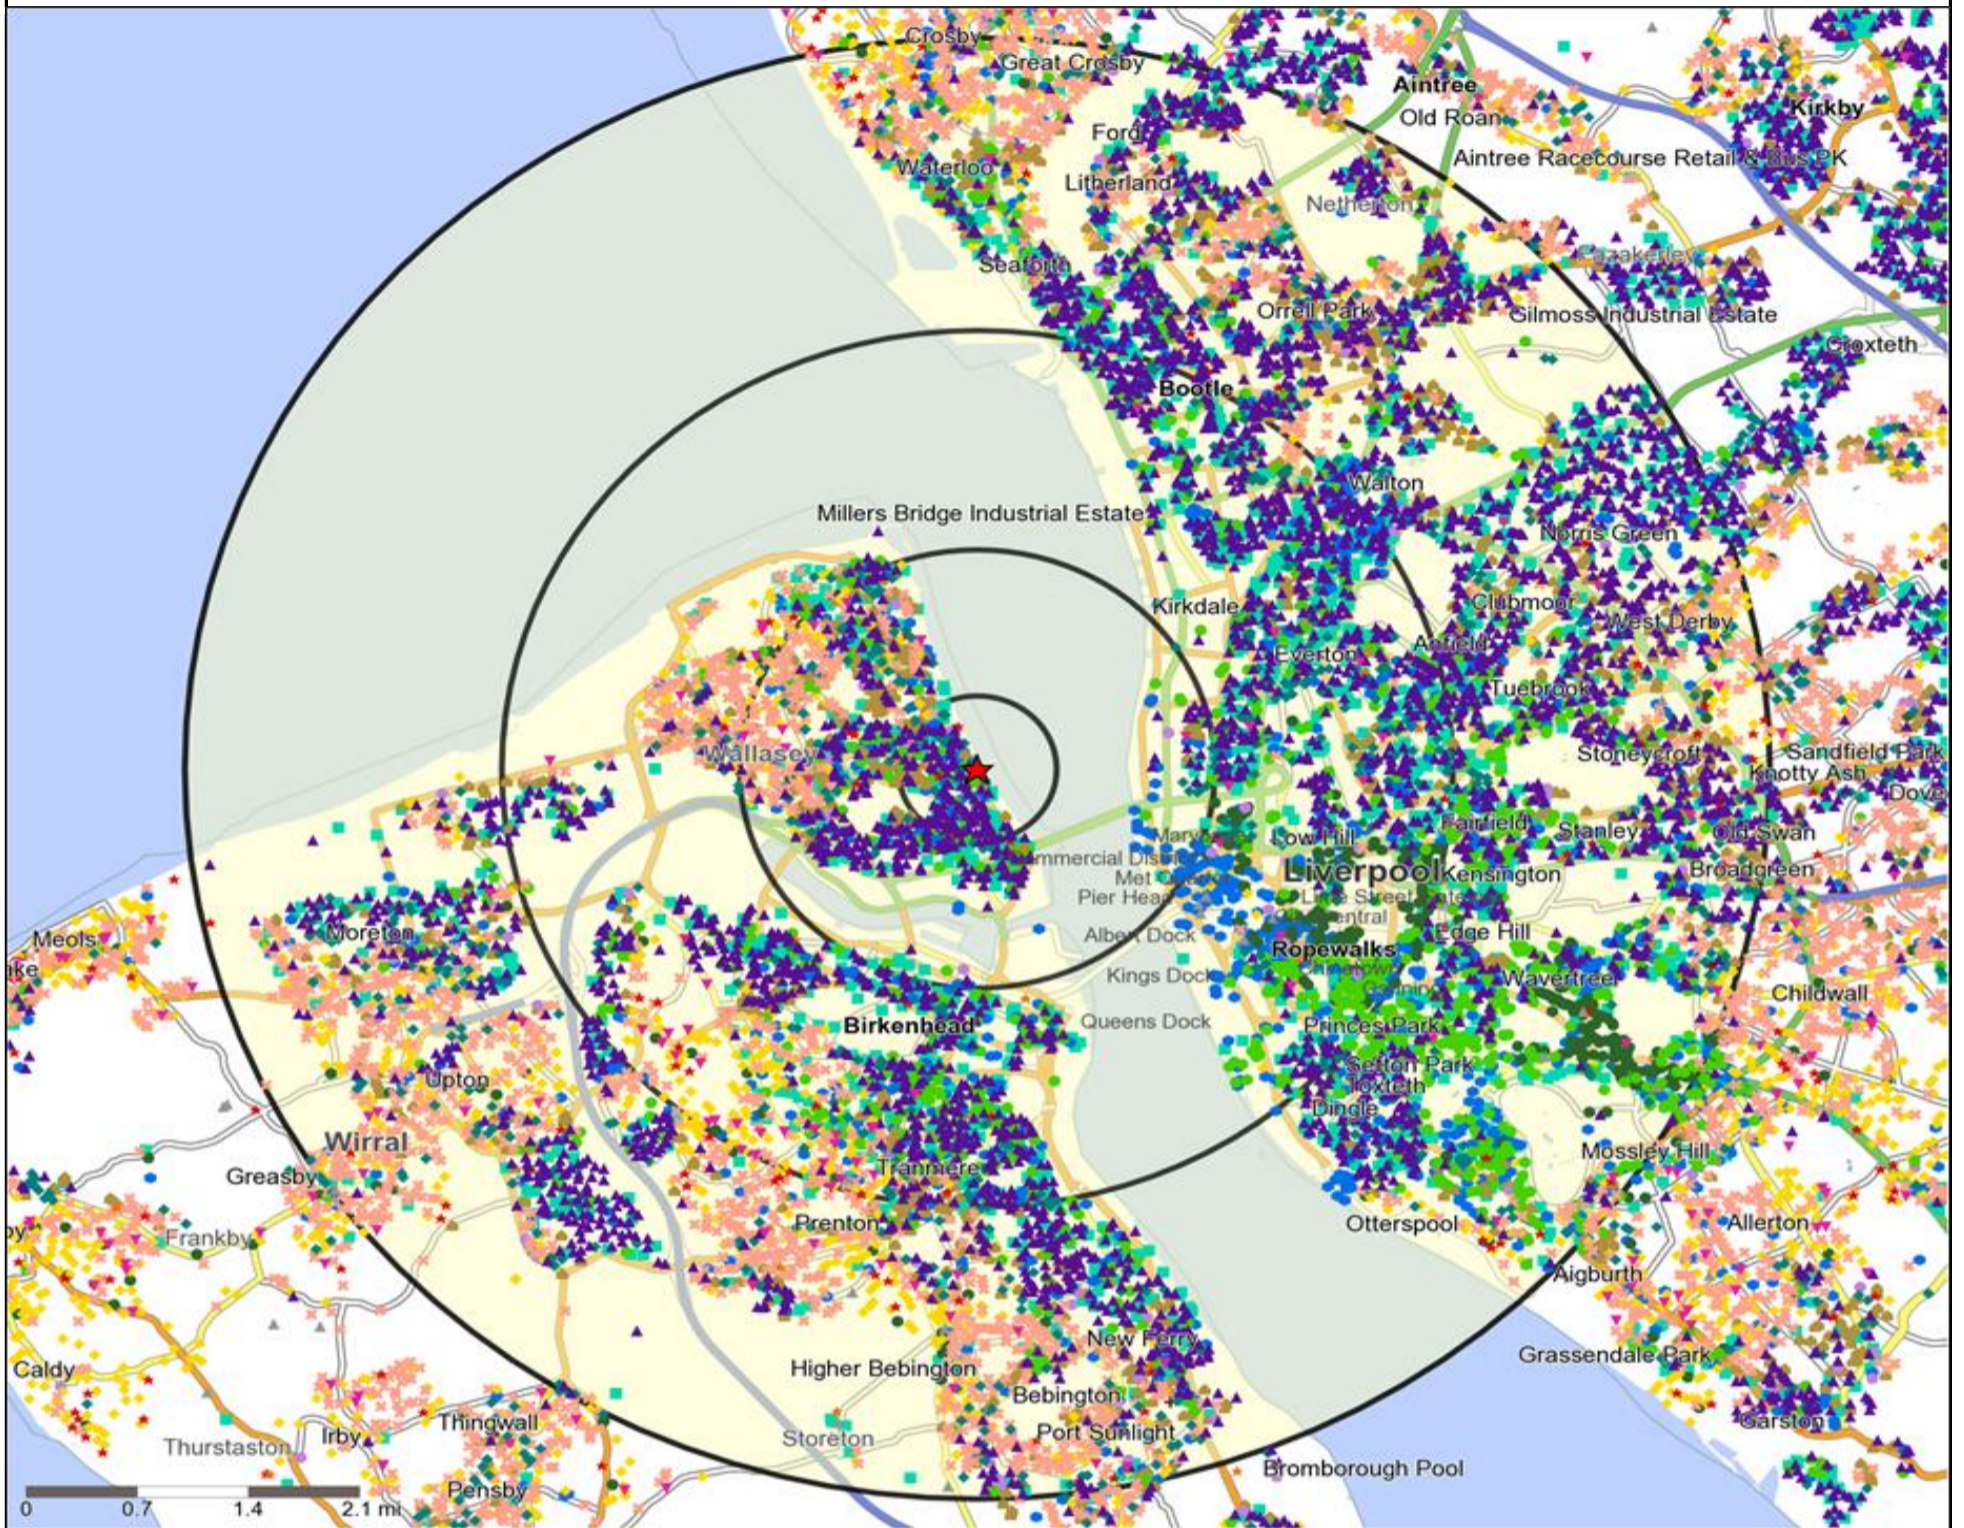

Occasions Map and Data: FERRY, WALLASEY (202697)

Copyright Experian Ltd, HERE 2015. Ordnance Survey © Crown copyright 2015

- ★ Location
- 0.5, 1.5, 3 & 5 Mile Distance
- ~ Rivers, Canals and Lakes
- **Occasions Types**
  ■ 01 Mine's a Pint
  ◆ 02 Early Doors
  ● 03 Everyday is Friday
- ▲ 04 Weekend Millionaires
  ● 05 Out On The Town
  ▲ 06 Business and Pleasure
  ● 07 Sporting Pints
- 08 Student Social
  ▼ 09 Leisurely Lunch
  ✕ 10 Wining and Dining
  ▲ 11 Household Outing
- ★ 12 Midweek Meal Deal
  ◆ 13 Date Night
  ★ 14 Birthday Treat
  + 15 Pre Show Meal

Occasions Data Table

	Count:					Index:				
	0 - 0.5 Miles	0 - 1.5 Miles	0 - 3.0 Miles	0 - 5.0 Miles	15 Min Drivetime	0 - 0.5	0 - 1.5	0 - 3.0	0 - 5.0	15 Min Drivetime
01 Mine's a Pint	847	3,732	18,070	47,040	19,479	119	110	132	121	121
02 Early Doors	695	3,237	12,784	36,479	15,332	116	114	111	112	114
03 Everyday is Friday	504	2,731	10,099	28,697	11,918	99	113	103	104	104
04 Weekend Millionaires	1,320	5,076	20,862	57,632	23,570	180	145	148	144	142
05 Out On The Town	944	4,612	19,822	51,685	21,837	133	137	146	134	137
06 Business and Pleasure	207	1,101	4,618	12,714	5,130	57	63	66	64	62
07 Sporting Pints	911	3,707	16,645	43,875	17,801	117	100	111	103	101
08 Student Social	94	742	6,483	15,304	7,428	28	47	102	85	100
09 Leisurely Lunch	561	2,760	10,697	31,990	13,176	81	83	80	85	84
10 Wining and Dining	435	2,721	8,749	28,759	12,093	55	72	58	67	68
11 Household Outing	776	3,611	11,046	35,481	14,116	124	121	92	104	100
12 Midweek Meal Deal	560	2,154	9,513	26,036	10,923	159	128	141	136	137
13 Date Night	148	1,680	5,241	17,234	7,540	26	63	49	57	60
14 Birthday Treat	383	1,945	6,558	21,908	8,718	68	73	61	72	69
15 Pre Show Meal	131	765	2,445	8,023	3,248	68	83	66	76	74
Number of Occasions	8,516	40,574	163,632	462,857	192,309	100	100	100	100	100