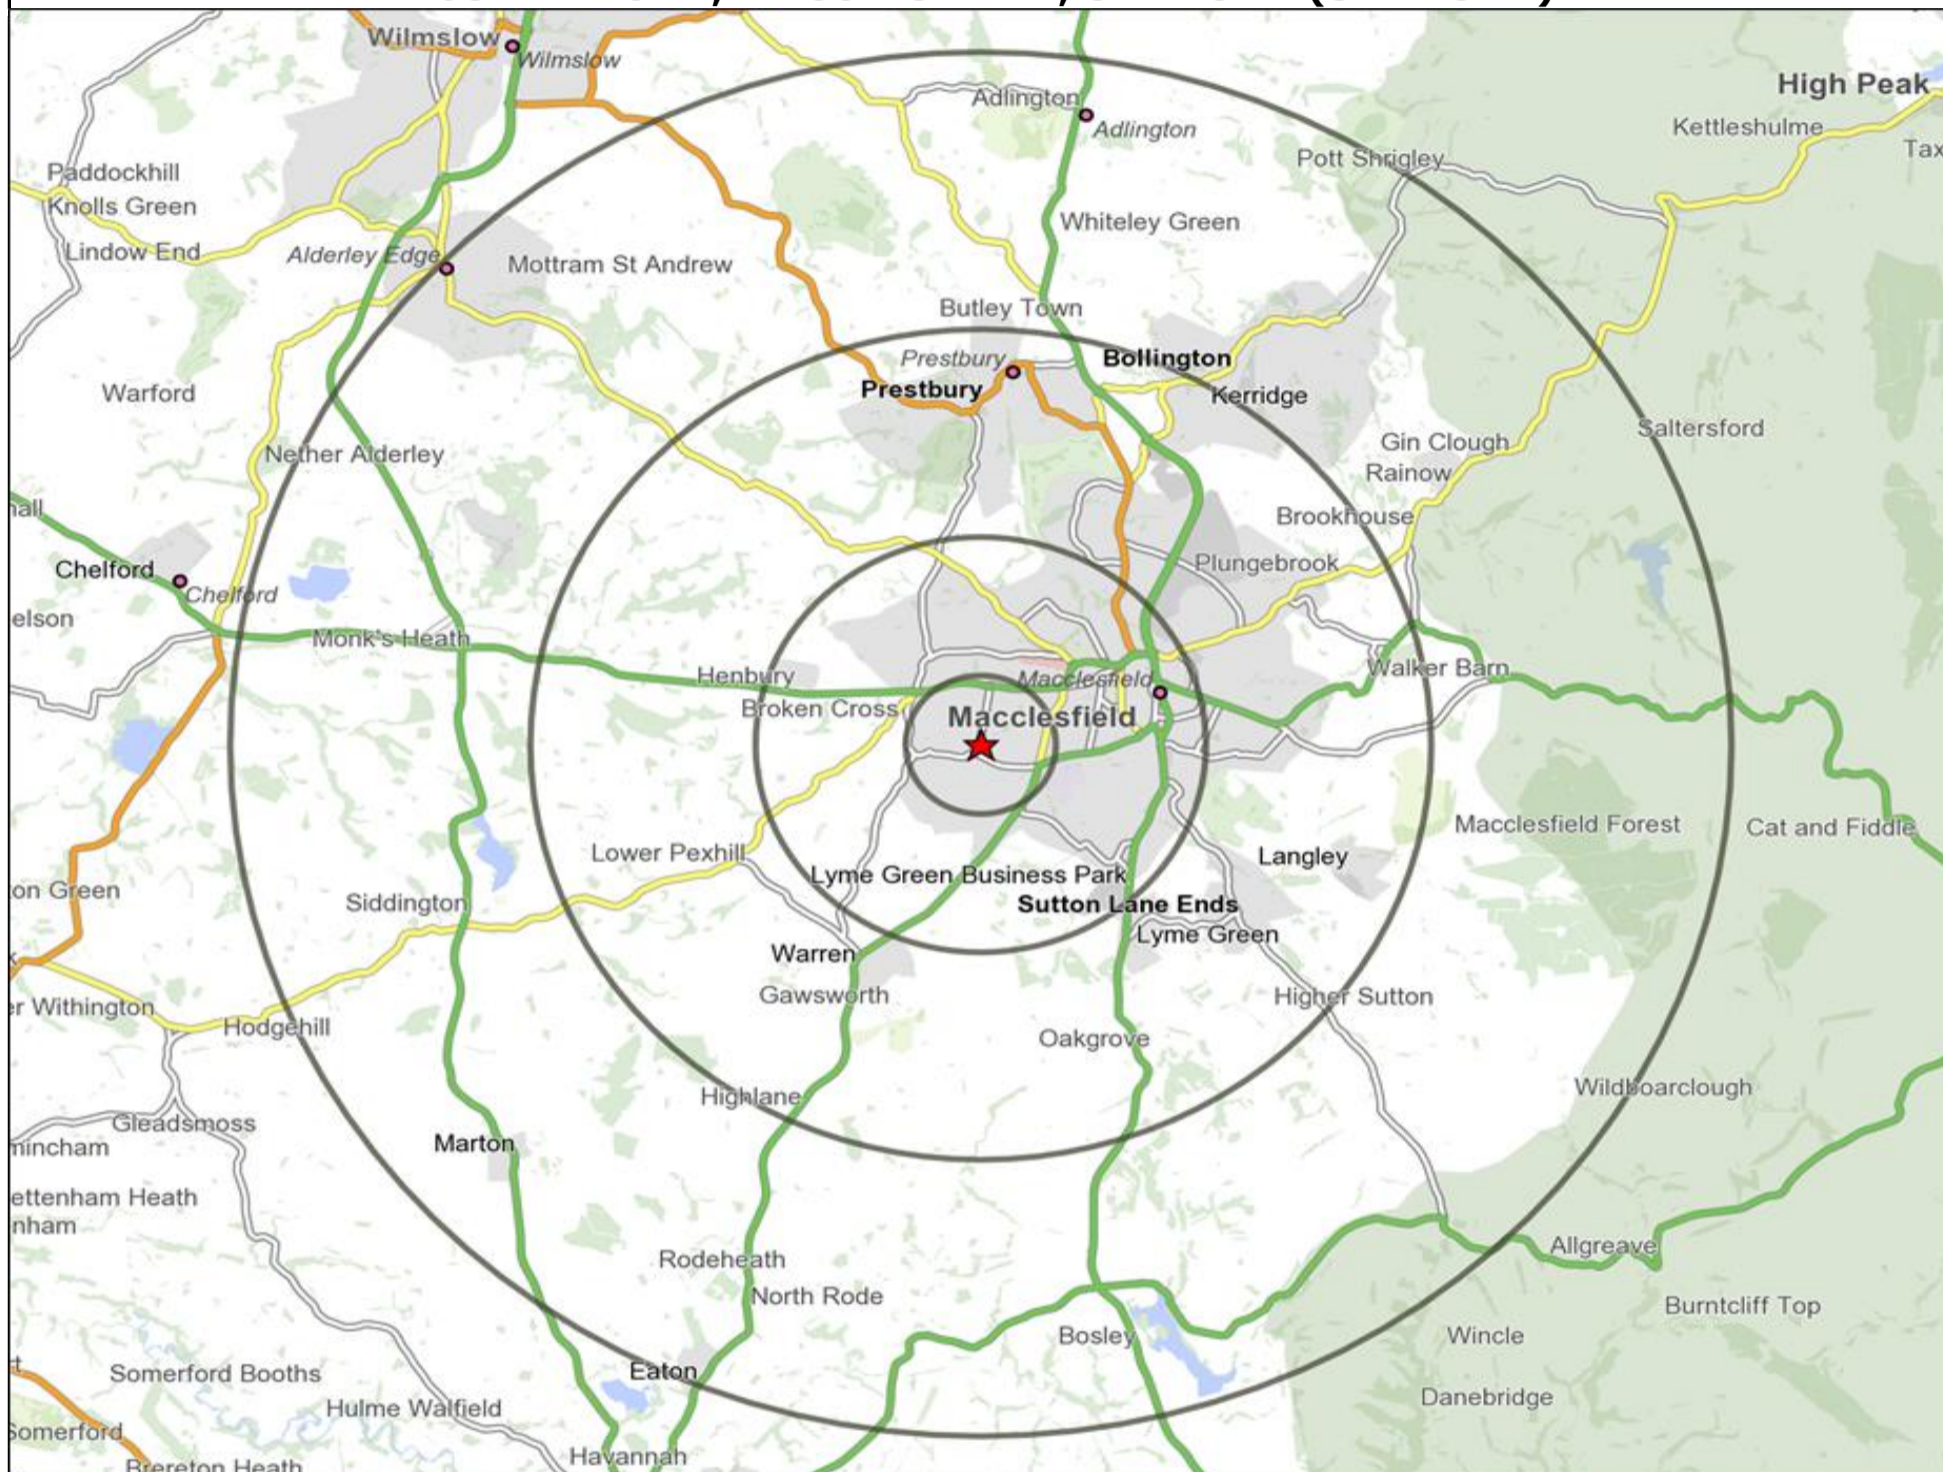

**Customer Profile Report for IVY LEAF, MACCLESFIELD (Punch Outlet Number: 202885)
108 IVY ROAD, MACCLESFIELD, SK11 8NA (SK11 8NA)**

Copyright Experian Ltd, HERE 2015. Ordnance Survey © Crown copyright 2015

★ Location   ○ 0.5, 1.5, 3 & 5 Mile Distance

Age Data Table

	Count:					Index:				
	0 - 0.5 Miles	0 - 1.5 Miles	0 - 3.0 Miles	0 - 5.0 Miles	15 Min Drivetime	0 - 0.5 Miles	0 - 1.5 Miles	0 - 3.0 Miles	0 - 5.0 Miles	15 Min Drivetime
0-15	1,656	7,338	10,970	13,298	14,724	95	94	93	92	91
16-17	268	931	1,435	1,674	1,813	124	97	98	93	90
18-24	673	3,349	4,470	5,096	5,809	80	89	78	73	74
25-34	853	5,962	7,569	8,809	9,868	67	105	88	83	83
35-44	1,049	5,357	7,816	9,738	10,837	89	102	98	99	99
45-54	1,467	6,302	9,934	12,518	13,838	112	107	111	114	113
55-64	1,059	4,565	7,446	9,481	10,664	101	98	104	108	109
65+	2,245	7,588	13,381	16,675	18,997	134	102	118	120	122
Population estimate 2015	9,270	41,392	63,021	77,289	86,550	100	100	100	100	100

Ethnicity - Census 2011

	Count:					%:				
	0 - 0.5 Miles	0 - 1.5 Miles	0 - 3.0 Miles	0 - 5.0 Miles	15 Min Drivetime	0 - 0.5 Miles	0 - 1.5 Miles	0 - 3.0 Miles	0 - 5.0 Miles	15 Min Drivetime
White	9,028	38,692	59,871	73,422	81,911	97%	95%	96%	96%	96%
Mixed / Multiple Ethnic Groups	90	455	643	786	822	1%	1%	1%	1%	1%
Asian / Asian British	119	1,177	1,402	1,600	1,707	1%	3%	2%	2%	2%
Black / African / Caribbean / Black British	44	189	243	292	299	0%	0%	0%	0%	0%
Other Ethnic Group	14	79	126	162	186	0%	0%	0%	0%	0%
All People (Ethnic Group)	9,295	40,592	62,285	76,262	84,925	100	100	100	100	100