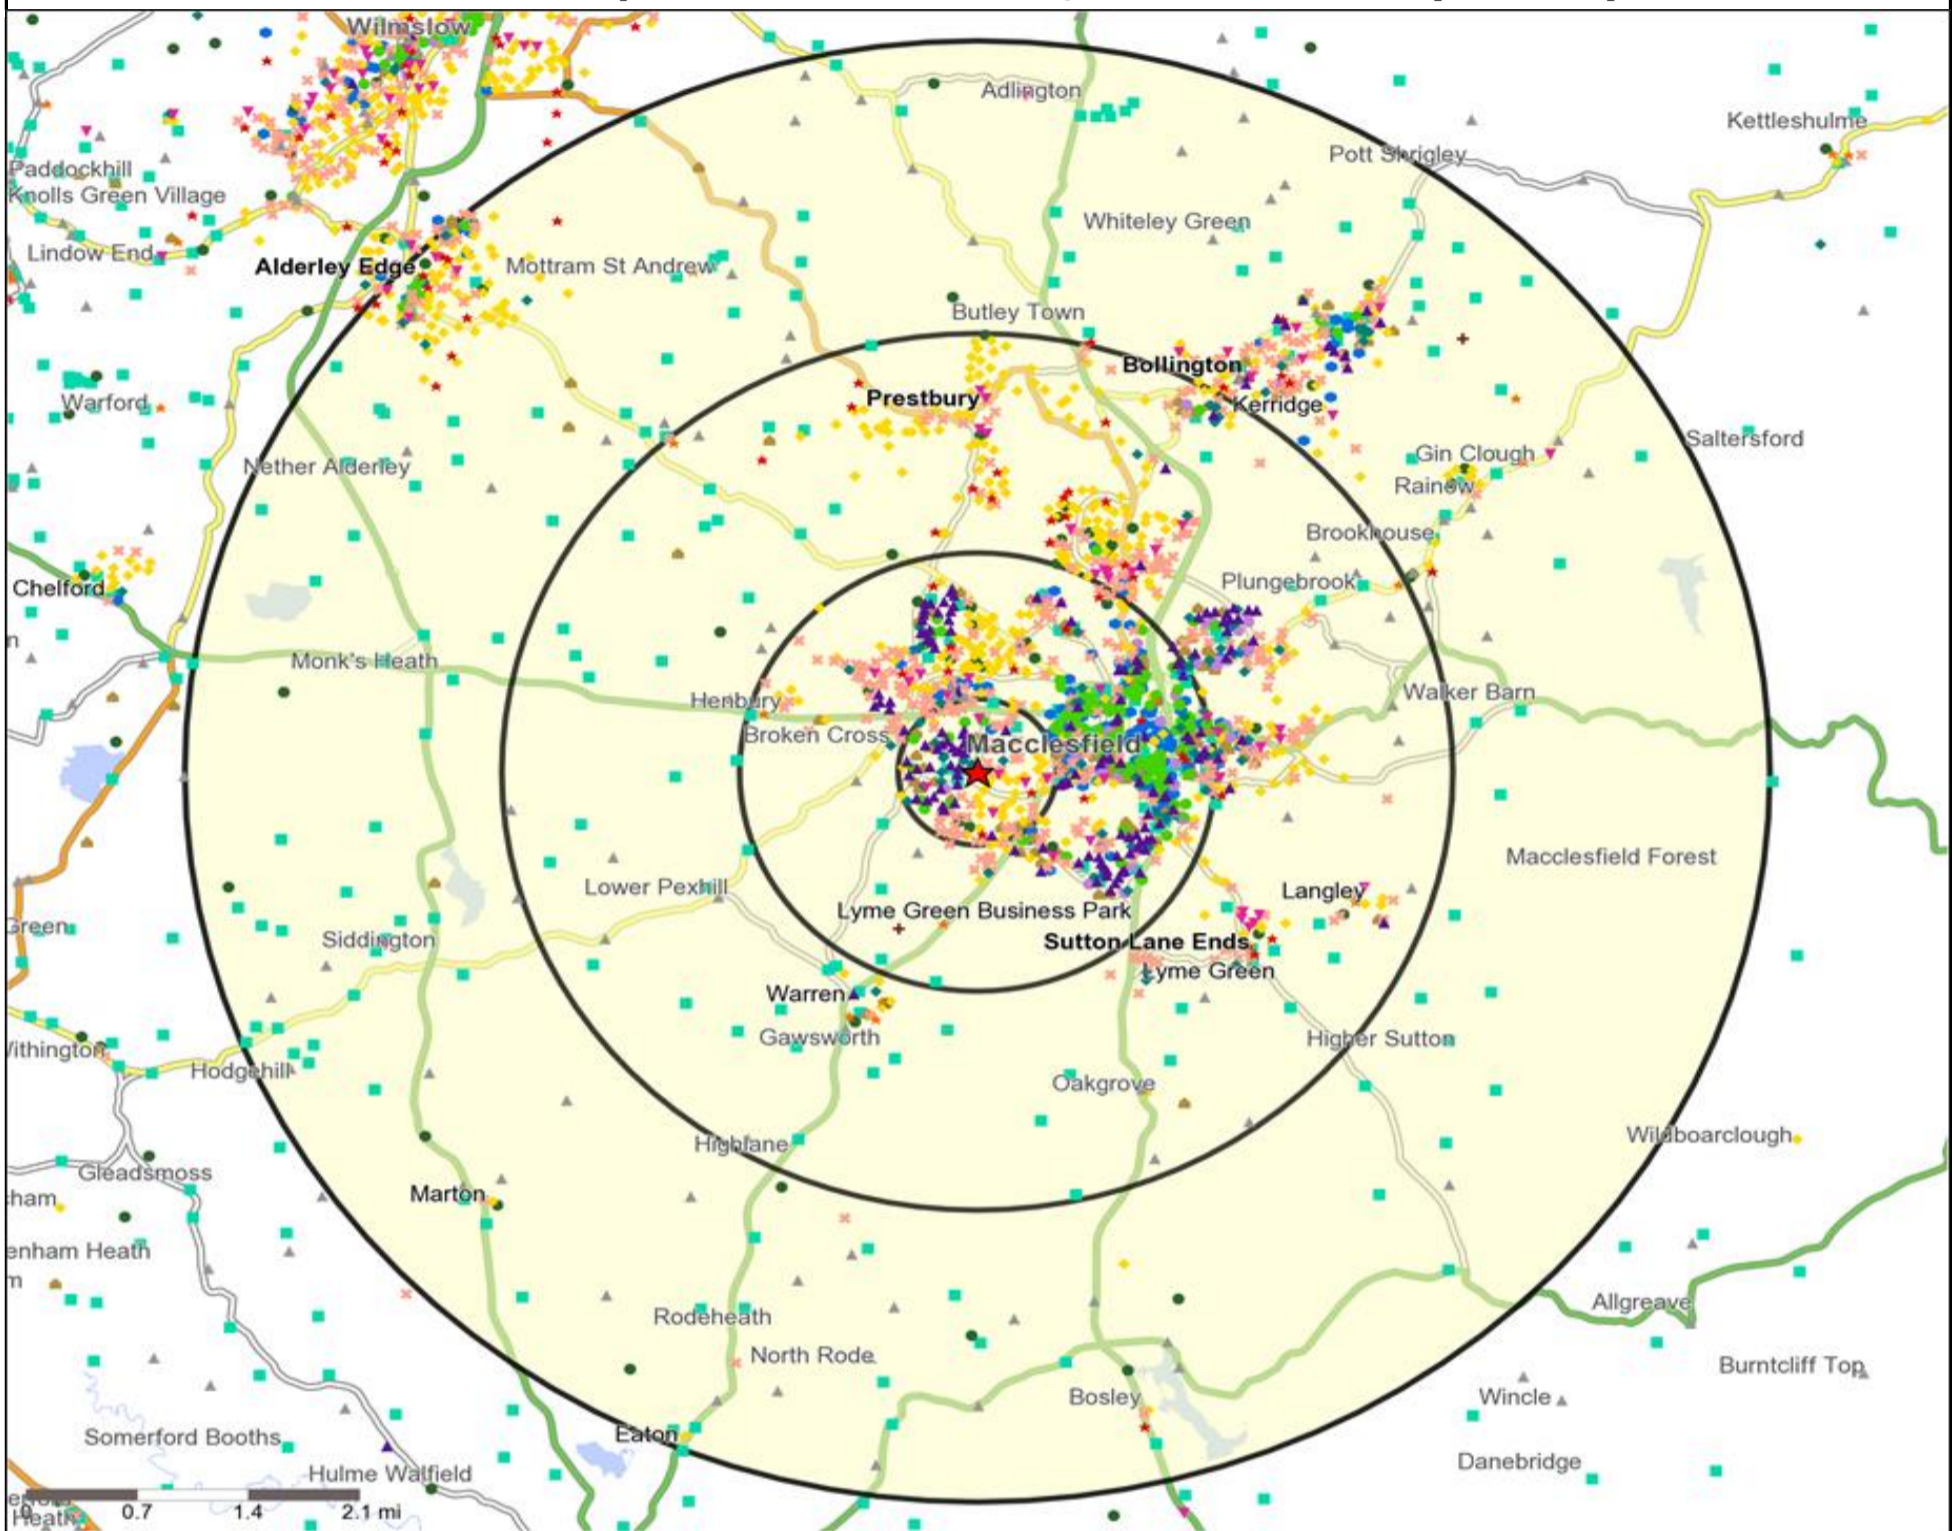

Occasions Map and Data: IVY LEAF, MACCLESFIELD (202885)

Copyright Experian Ltd, HERE 2015. Ordnance Survey © Crown copyright 2015

- ★ Location
- 0.5, 1.5, 3 & 5 Mile Distance
- ~ Rivers, Canals and Lakes
- Occasions Types
- 01 Mine's a Pint
- 02 Early Doors
- 03 Everyday is Friday
- ▲ 04 Weekend Millionaires
- 05 Out On The Town
- ▲ 06 Business and Pleasure
- 07 Sporting Pints
- 08 Student Social
- ▲ 09 Leisurely Lunch
- 10 Wining and Dining
- ▲ 11 Household Outing
- ★ 12 Midweek Meal Deal
- 13 Date Night
- ★ 14 Birthday Treat
- + 15 Pre Show Meal

Occasions Data Table

	Count:					Index:				
	0 - 0.5 Miles	0 - 1.5 Miles	0 - 3.0 Miles	0 - 5.0 Miles	15 Min Drivetime	0 - 0.5	0 - 1.5	0 - 3.0	0 - 5.0	15 Min Drivetime
01 Mine's a Pint	484	2,114	3,228	4,133	4,796	83	84	87	92	95
02 Early Doors	626	2,112	3,345	3,973	4,514	128	101	107	106	107
03 Everyday is Friday	482	2,136	2,955	3,413	3,862	116	119	111	107	108
04 Weekend Millionaires	619	2,640	3,369	3,816	4,370	103	102	88	83	84
05 Out On The Town	562	2,910	3,861	4,498	5,025	97	117	104	101	101
06 Business and Pleasure	194	1,045	1,560	2,140	2,382	65	81	82	93	93
07 Sporting Pints	445	2,462	3,024	3,358	3,726	70	90	74	68	68
08 Student Social	238	949	1,620	2,040	2,252	88	82	94	98	97
09 Leisurely Lunch	592	2,302	3,690	4,534	5,056	104	94	102	104	103
10 Wining and Dining	678	2,760	4,544	5,536	6,111	105	99	110	111	110
11 Household Outing	576	2,455	3,376	3,976	4,482	113	111	103	101	102
12 Midweek Meal Deal	253	1,012	1,388	1,556	1,828	88	82	75	70	74
13 Date Night	508	2,281	3,960	4,911	5,349	111	116	135	139	135
14 Birthday Treat	541	2,019	3,410	4,223	4,635	118	102	116	120	117
15 Pre Show Meal	160	759	1,187	1,473	1,634	101	112	118	121	120
Number of Occasions	6,958	29,956	44,517	53,580	60,022	100	100	100	100	100