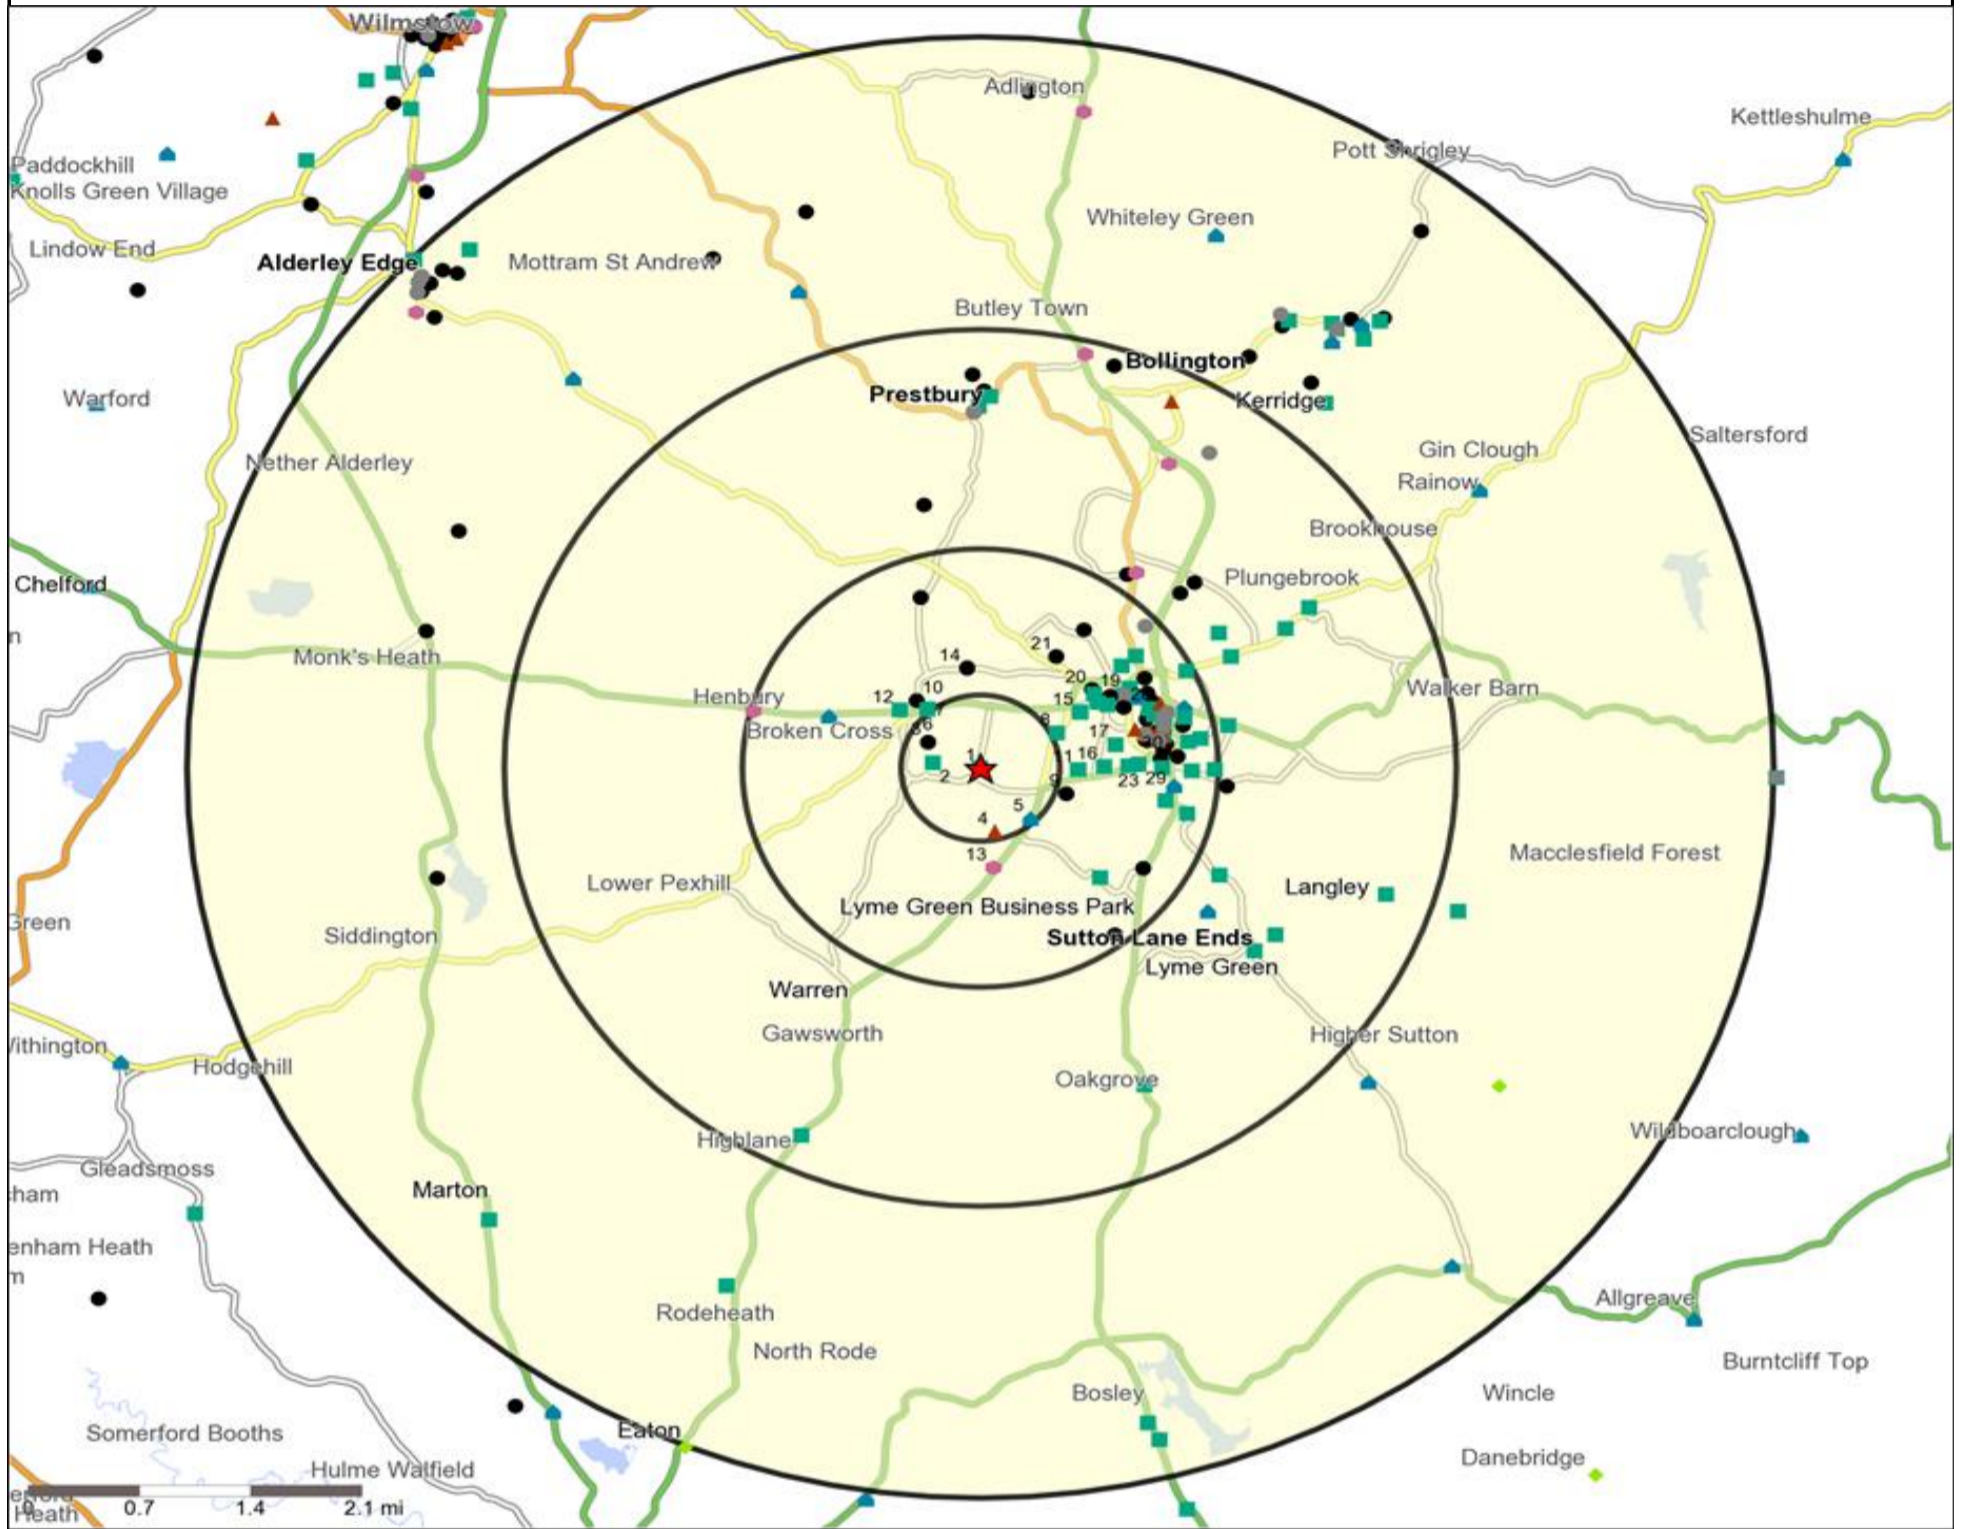

Competition Map and Data: IVY LEAF, MACCLESFIELD (202885)

Numbers on competition points relate to the distance ranking in the competition table on page 7. Copyright Experian Ltd, HERE 2015. Ordnance Survey © Crown copyright 2015

- Location
- Branded Food
- Dry Led
- Cafe / Wine Bar
- Other
- Circuit Bar
- Rural Character
- 0.5, 1.5, 3 & 5 Mile Distance
- Community Local
- Rivers, Canals and Lakes

Competition Type Summary Table

Reporting Category	0 - 0.5 Miles	0 - 1.5 Miles	0 - 3.0 Miles	0 - 5.0 Miles
Café / Wine Bar	0	8	9	14
Circuit Bar	1	12	12	12
Community Local	2	34	47	61
Dry Led	1	5	6	14
Branded Food Pub	0	2	6	8
Rural	0	0	1	2
Other	1	43	57	84
Total	5	104	138	195