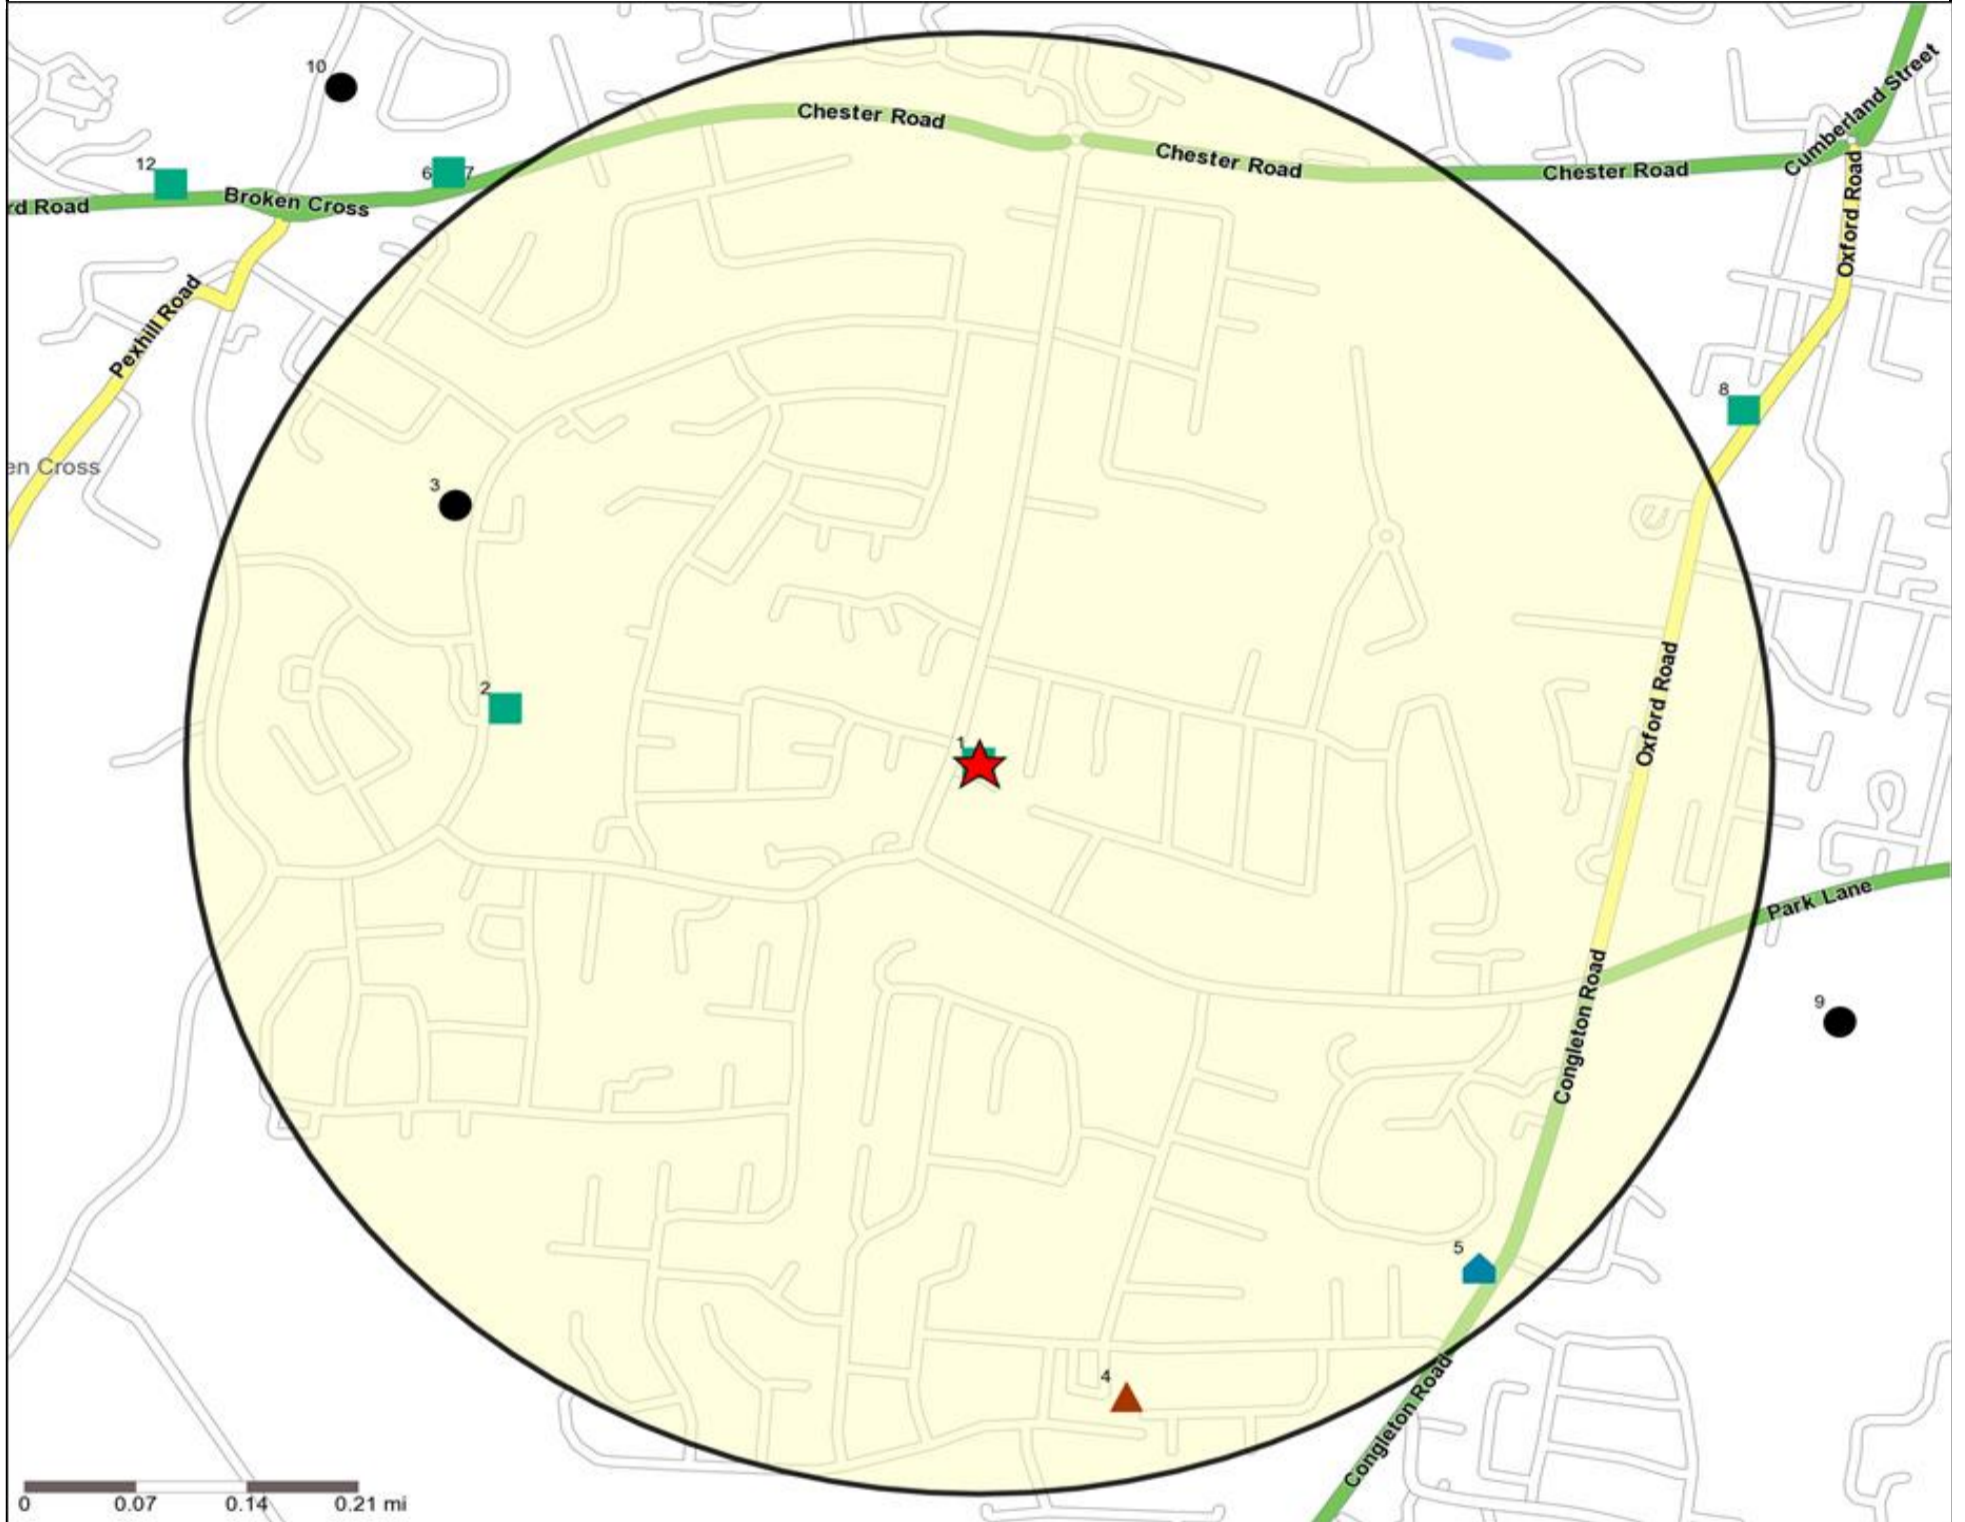

Competition Map and Data: IVY LEAF, MACCLESFIELD (202885)

Numbers on competition points relate to the distance ranking in the competition table on page 7. Copyright Experian Ltd, HERE 2015. Ordnance Survey © Crown copyright 2015

- Location
- Branded Food
- Dry Led
- Café / Wine Bar
- Other
- 0.5, 1.5, 3 & 5 Mile Distance
- Circuit Bar
- Rural Character
- Rivers, Canals and Lakes
- Community Local

Competition Type Summary Table

Reporting Category	0 - 0.5 Miles
Café / Wine Bar	0
Circuit Bar	1
Community Local	2
Dry Led	1
Branded Food Pub	0
Rural	0
Other	1
Total	5