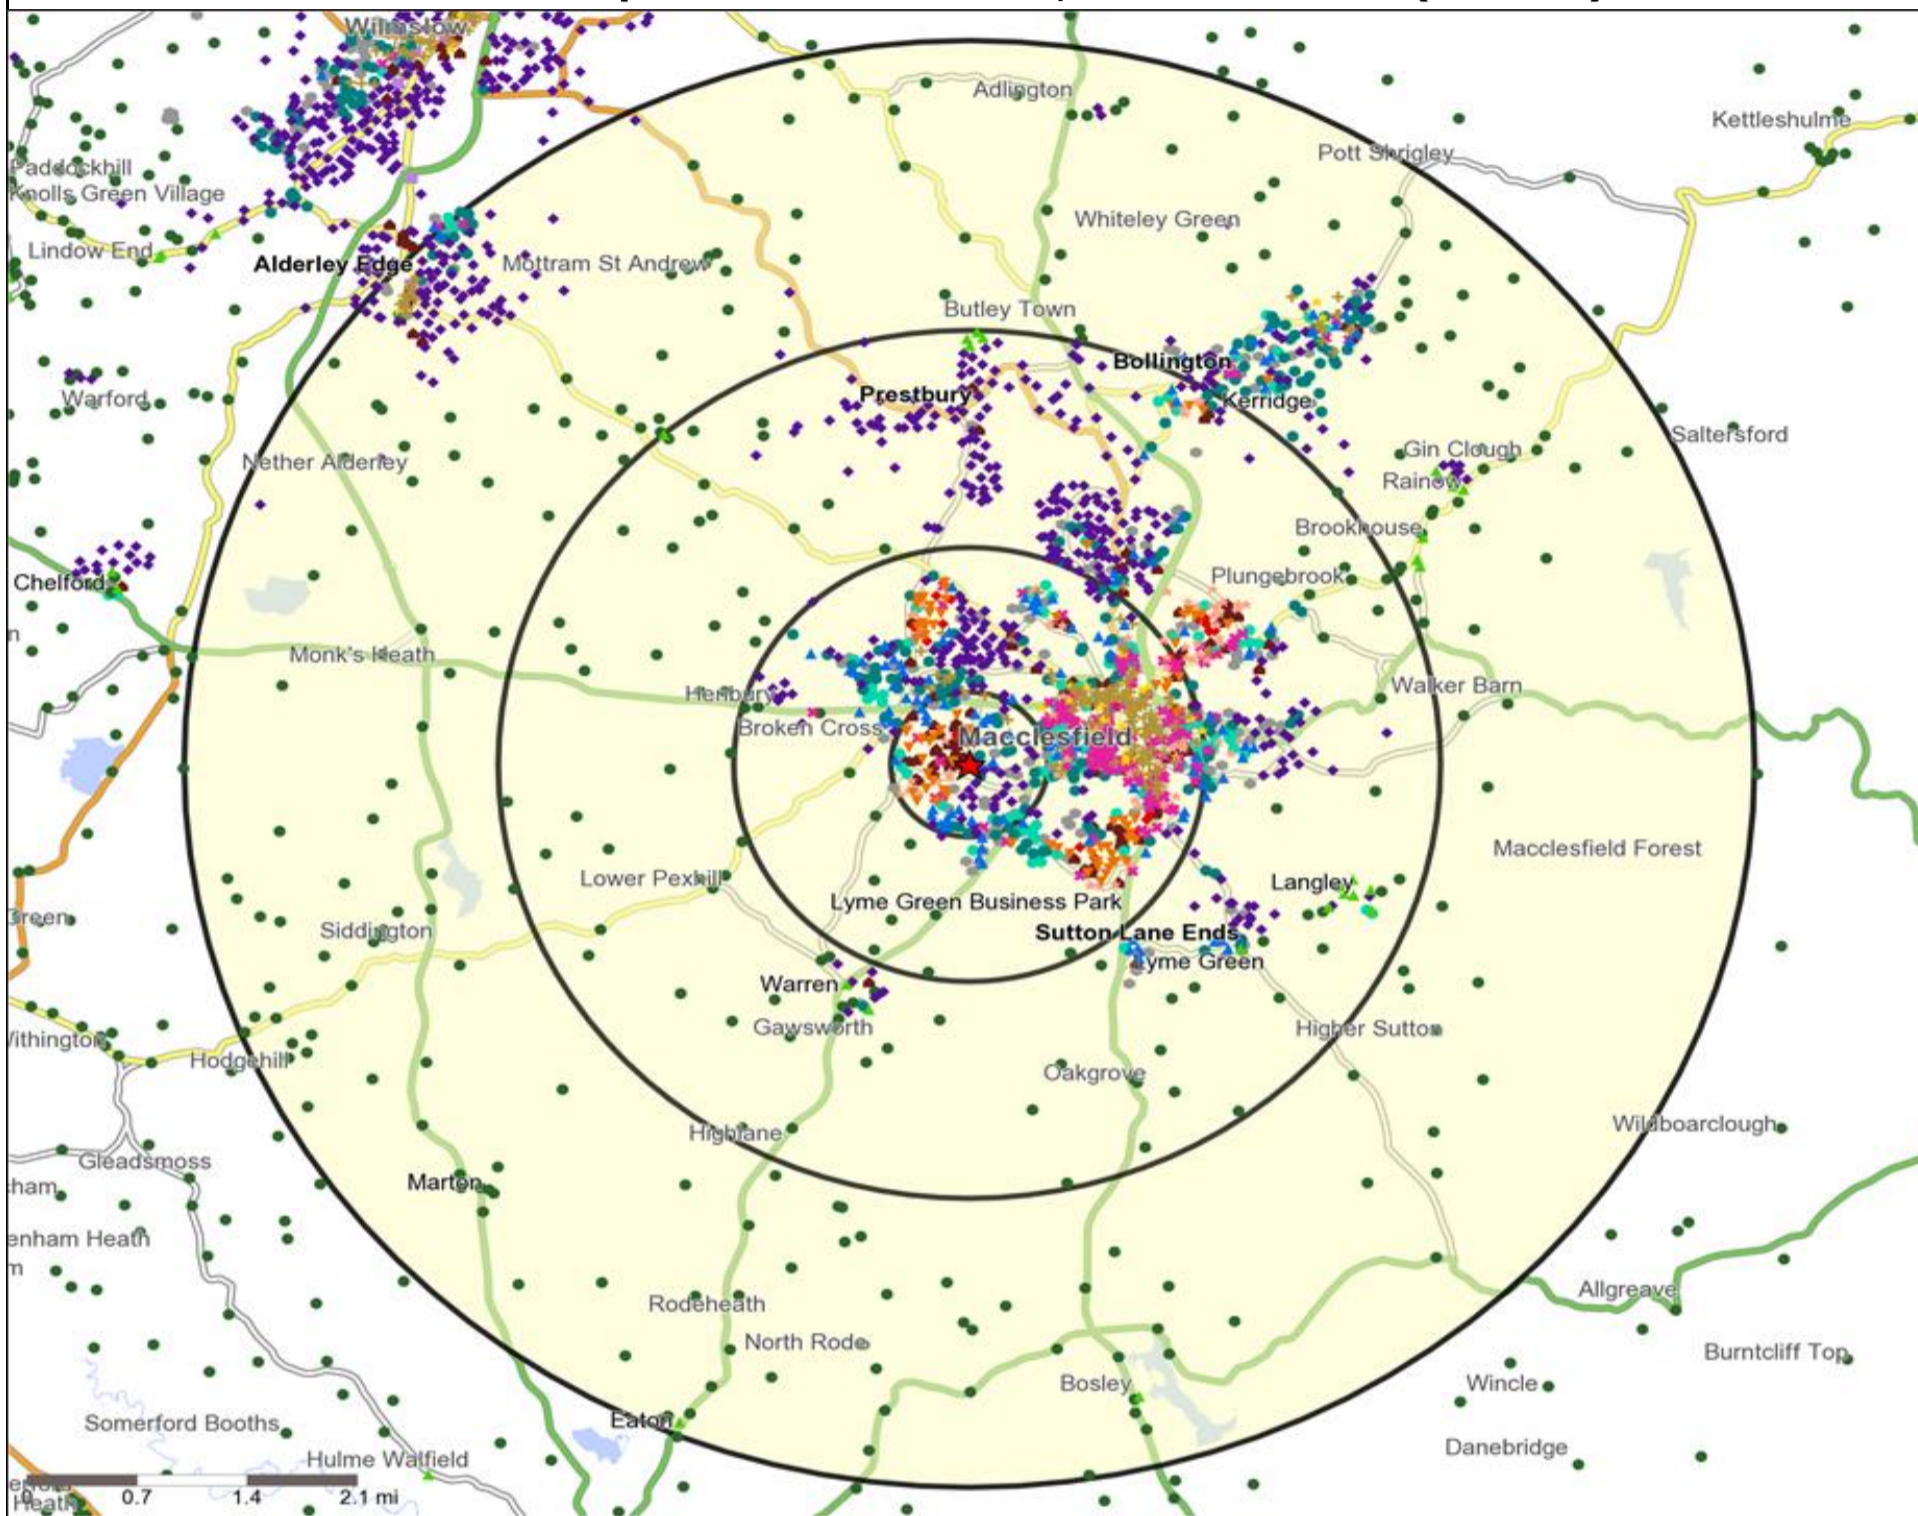

Mosaic UK Map and Data: IVY LEAF, MACCLESFIELD (202885)

Copyright Experian Ltd, HERE 2015. Ordnance Survey © Crown copyright 2015

- Location
- 0.5, 1.5 & 5 Mile Distance
- Rivers, Canals and Lakes
- **Mosaic UK Groups**
- A City Prosperity
- D Rural Reality
- E Senior Security
- F Suburban Stability
- C Country Living
- B Prestige Positions
- G Domestic Success
- H Aspiring Homemakers
- I Family Basics
- J Transient Renters
- K Municipal Challenge
- L Vintage Value
- M Modest Traditions
- N Urban Cohesion
- O Rental Hubs

Mosaic UK Data Table (Residential)

	Count:					Index:				
	0 - 0.5 Miles	0 - 1.5 Miles	0 - 3.0 Miles	0 - 5.0 Miles	15 Min Drivetime	0 - 0.5	0 - 1.5	0 - 3.0	0 - 5.0	15 Min Drivetime
A City Prosperity (18+)	0	0	0	20	13	0	0	0	1	0
B Prestige Positions (18+)	1,254	4,051	10,953	13,806	14,377	234	168	297	304	283
C Country Living (18+)	0	198	1,552	4,412	5,587	0	9	44	102	115
D Rural Reality (18+)	0	0	457	778	902	0	0	13	18	19
E Senior Security (18+)	751	2,924	4,363	5,229	5,933	126	109	106	103	105
F Suburban Stability (18+)	1,213	3,565	4,649	5,176	5,843	270	176	150	136	137
G Domestic Success (18+)	686	3,168	4,467	6,530	6,731	111	114	105	125	115
H Aspiring Homemakers (18+)	427	3,015	4,335	4,908	5,578	64	100	94	87	88
I Family Basics (18+)	979	2,675	3,113	3,134	3,380	185	112	85	70	67
J Transient Renters (18+)	101	4,869	5,383	5,677	6,809	24	255	184	158	169
K Municipal Challenge (18+)	89	459	774	774	787	21	24	26	21	19
L Vintage Value (18+)	1,294	2,870	3,738	4,135	4,559	280	138	117	106	104
M Modest Traditions (18+)	472	1,584	2,948	2,964	4,073	135	101	123	100	123
N Urban Cohesion (18+)	0	741	774	790	848	0	43	29	24	23
O Rental Hubs (18+)	79	3,003	3,084	3,891	4,380	14	118	79	81	81
Adults 18+ estimate 2015	7,345	33,122	50,590	62,224	69,800	100	100	100	100	100