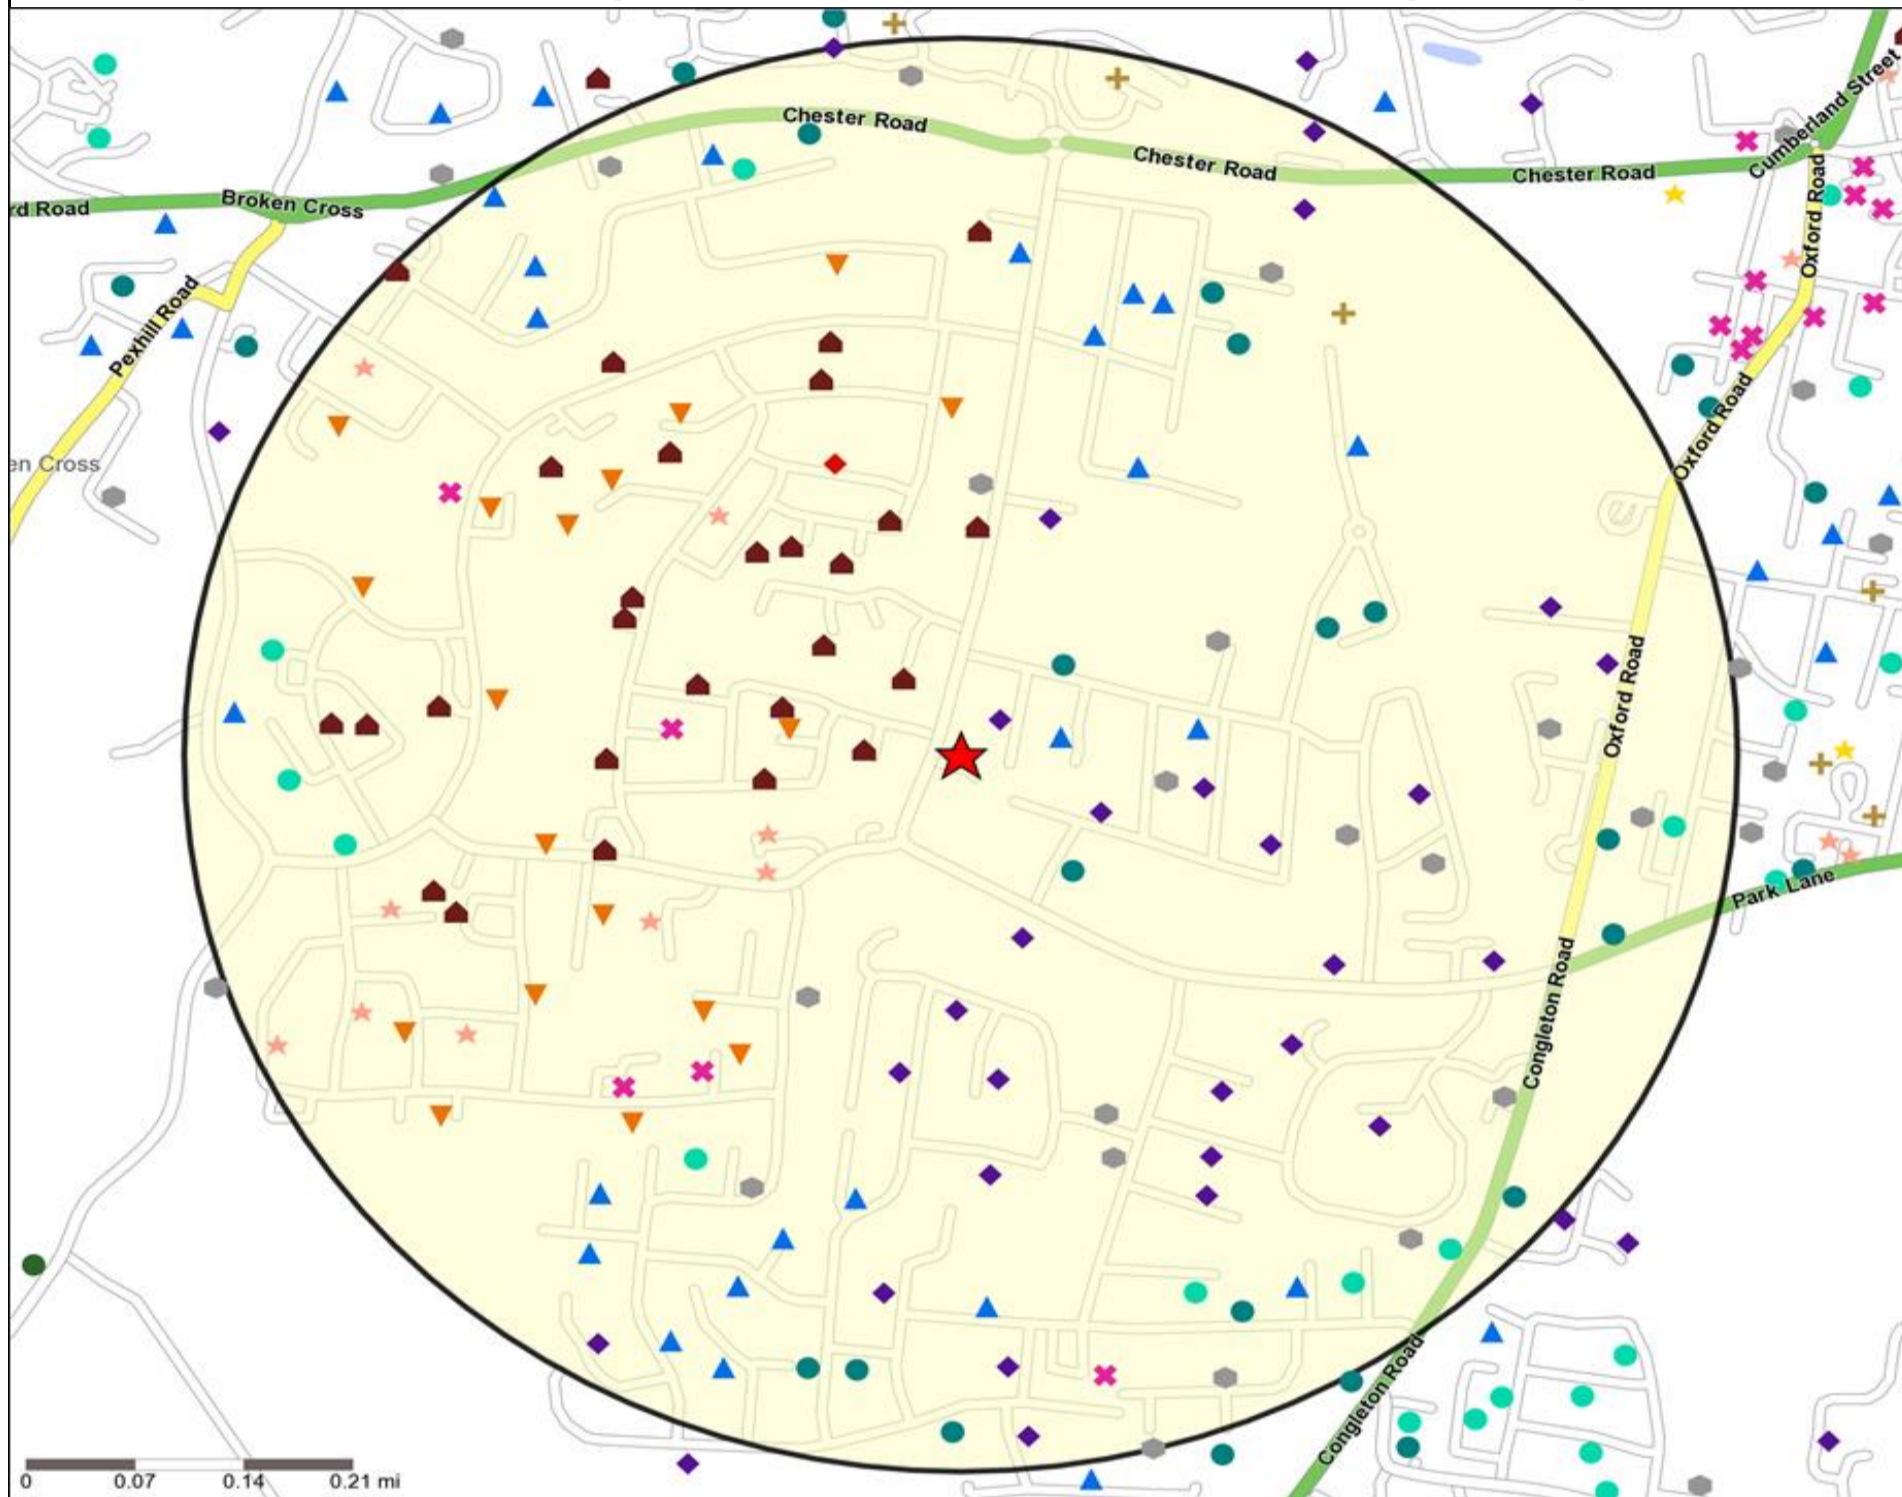

Mosaic UK Map and Data: IVY LEAF, MACCLESFIELD (202885)

Copyright Experian Ltd, HERE 2015. Ordnance Survey © Crown copyright 2015

- Location
- 0.5, 1.5, 3 & 5 Mile Distance
- Rivers, Canals and Lakes
- **Mosaic UK Groups**
- A City Prosperity
- D Rural Reality
- H Aspiring Homemakers
- L Vintage Value
- B Prestige Positions
- E Senior Security
- I Family Basics
- M Modest Traditions
- C Country Living
- F Suburban Stability
- J Transient Renters
- N Urban Cohesion
- K Municipal Challenge
- G Domestic Success
- O Rental Hubs

Mosaic UK Data Table (Residential)	Count:	Index:
	0 - 0.5 Miles	0 - 0.5 Miles
A City Prosperity (18+)	0	0
B Prestige Positions (18+)	1,254	234
C Country Living (18+)	0	0
D Rural Reality (18+)	0	0
E Senior Security (18+)	751	126
F Suburban Stability (18+)	1,213	270
G Domestic Success (18+)	686	111
H Aspiring Homemakers (18+)	427	64
I Family Basics (18+)	979	185
J Transient Renters (18+)	101	24
K Municipal Challenge (18+)	89	21
L Vintage Value (18+)	1,294	280
M Modest Traditions (18+)	472	135
N Urban Cohesion (18+)	0	0
O Rental Hubs (18+)	79	14
Adults 18+ estimate 2015	7,345	100