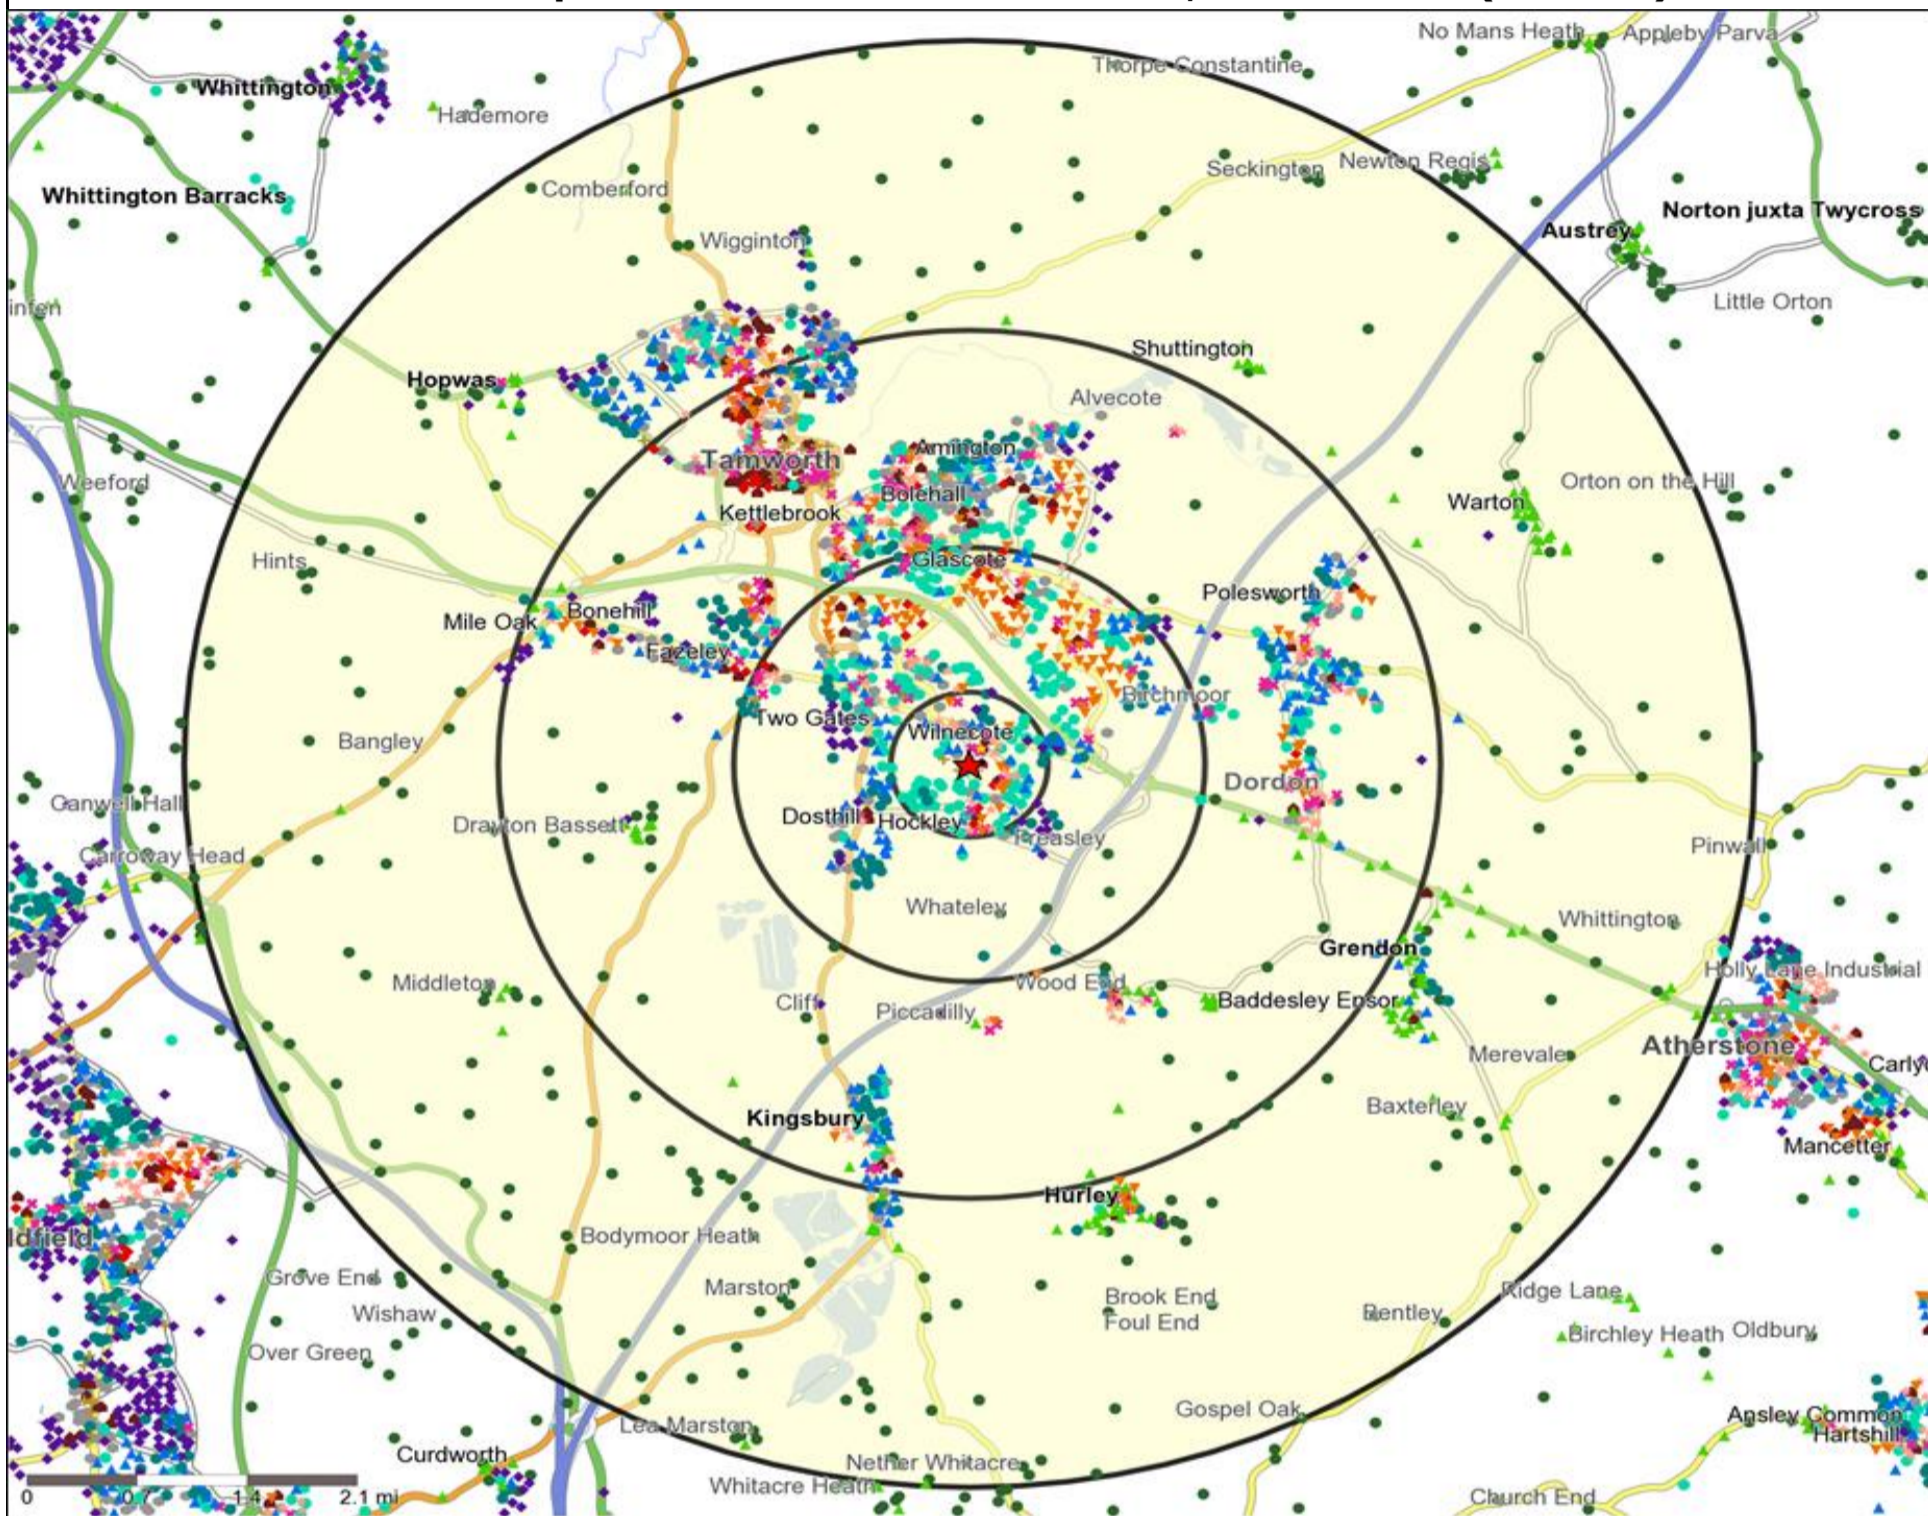

★ Location ○ 0.5, 1.5, 3 & 5 Mile Distance

Age Data Table

	Count:					Index:				
	0 - 0.5 Miles	0 - 1.5 Miles	0 - 3.0 Miles	0 - 5.0 Miles	15 Min Drivetime	0 - 0.5 Miles	0 - 1.5 Miles	0 - 3.0 Miles	0 - 5.0 Miles	15 Min Drivetime
0-15	1,689	8,793	17,971	21,127	24,545	113	115	106	102	101
16-17	187	1,056	2,291	2,684	3,131	101	112	109	105	104
18-24	628	3,388	7,256	8,470	10,480	87	92	88	85	89
25-34	1,399	5,904	12,212	13,874	16,032	129	106	98	92	90
35-44	1,072	5,243	11,540	13,832	16,295	106	102	100	99	99
45-54	1,117	5,863	12,975	16,093	19,021	99	102	101	103	103
55-64	827	4,810	10,823	13,590	15,890	92	105	105	109	108
65+	1,022	5,574	15,664	20,339	24,595	71	76	96	103	105
Population estimate 2015	7,941	40,631	90,732	110,009	129,989	100	100	100	100	100

Mosaic UK Map and Data: PRINCE OF WALES, WILNECOTE (114055)

Copyright Experian Ltd, HERE 2015. Ordnance Survey © Crown copyright 2015

- Location
- 0.5, 1.5, 3 & 5 Mile Distance
- Rivers, Canals and Lakes
- A City Prosperity
- D Rural Reality
- E Senior Security
- F Suburban Stability
- G Domestic Success
- H Aspiring Homemakers
- I Family Basics
- J Transient Renters
- K Municipal Challenge
- L Vintage Value
- M Modest Traditions
- N Urban Cohesion
- O Rental Hubs

Occasions Map and Data: PRINCE OF WALES, WILNECOTE (114055)

Copyright Experian Ltd, HERE 2015. Ordnance Survey © Crown copyright 2015

- ★ Location
- 0.5, 1.5, 3 & 5 Mile Distance
- ~ Rivers, Canals and Lakes
- Occasions Types
- 01 Mine's a Pint
- ◆ 02 Early Doors
- 03 Everyday is Friday
- ▲ 04 Weekend Millionaires
- 05 Out On The Town
- ▲ 06 Business and Pleasure
- 07 Sporting Pints
- 08 Student Social
- ▼ 09 Leisurely Lunch
- 10 Wining and Dining
- 11 Household Outing
- ★ 12 Midweek Meal Deal
- ◆ 13 Date Night
- ★ 14 Birthday Treat
- + 15 Pre Show Meal

-  Location
-  0.5, 1.5, 3 & 5 Mile Distance
-  Rivers, Canals and Lakes
-  Branded Food
-  Café / Wine Bar
-  Circuit Bar
-  Community Local
-  Dry Led
-  Other
-  Rural Character

Competition Type Summary Table