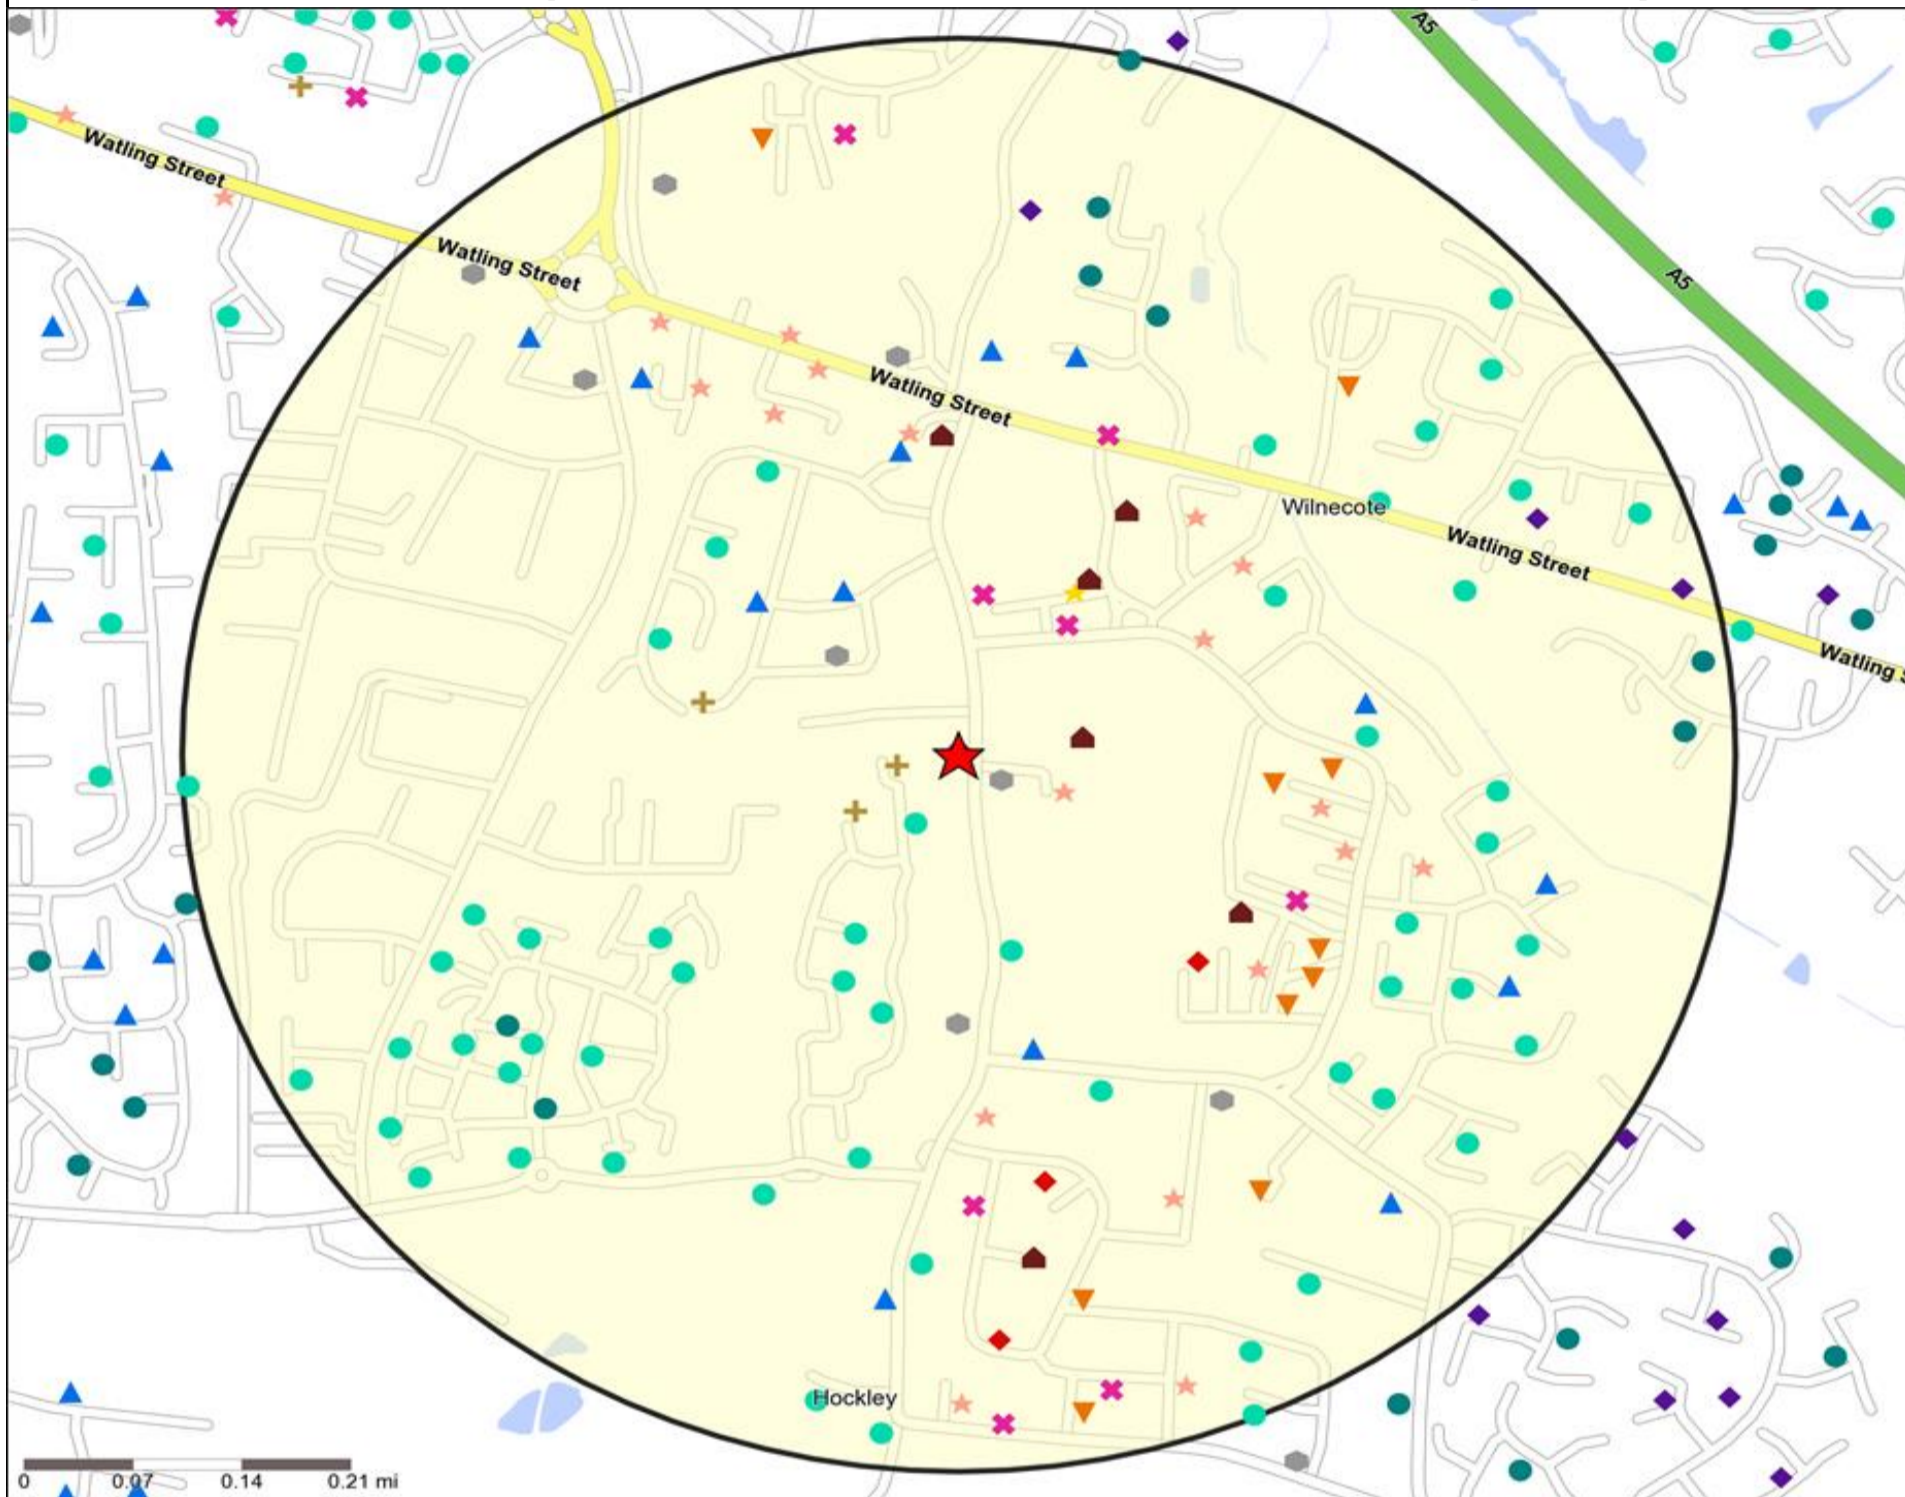

Mosaic UK Map and Data: PRINCE OF WALES, WILNECOTE (114055)

Copyright Experian Ltd, HERE 2015. Ordnance Survey © Crown copyright 2015

Location	Mosaic UK Groups	D Rural Reality	H Aspiring Homemakers	L Vintage Value
0.5, 1.5, 3 & 5 Mile Distance	A City Prosperity	E Senior Security	I Family Basics	M Modest Traditions
Rivers, Canals and Lakes	B Prestige Positions	F Suburban Stability	J Transient Renters	N Urban Cohesion
	C Country Living	G Domestic Success	K Municipal Challenge	O Rental Hubs

Mosaic UK Data Table (Residential)

	Count:	Index:
	0 - 0.5 Miles	0 - 0.5 Miles
A City Prosperity (18+)	0	0
B Prestige Positions (18+)	186	42
C Country Living (18+)	0	0
D Rural Reality (18+)	0	0
E Senior Security (18+)	278	56
F Suburban Stability (18+)	515	139
G Domestic Success (18+)	584	115
H Aspiring Homemakers (18+)	2,694	488
I Family Basics (18+)	431	98
J Transient Renters (18+)	335	96
K Municipal Challenge (18+)	121	34
L Vintage Value (18+)	132	35
M Modest Traditions (18+)	671	233
N Urban Cohesion (18+)	2	1
O Rental Hubs (18+)	117	25
Adults 18+ estimate 2015	6,066	100