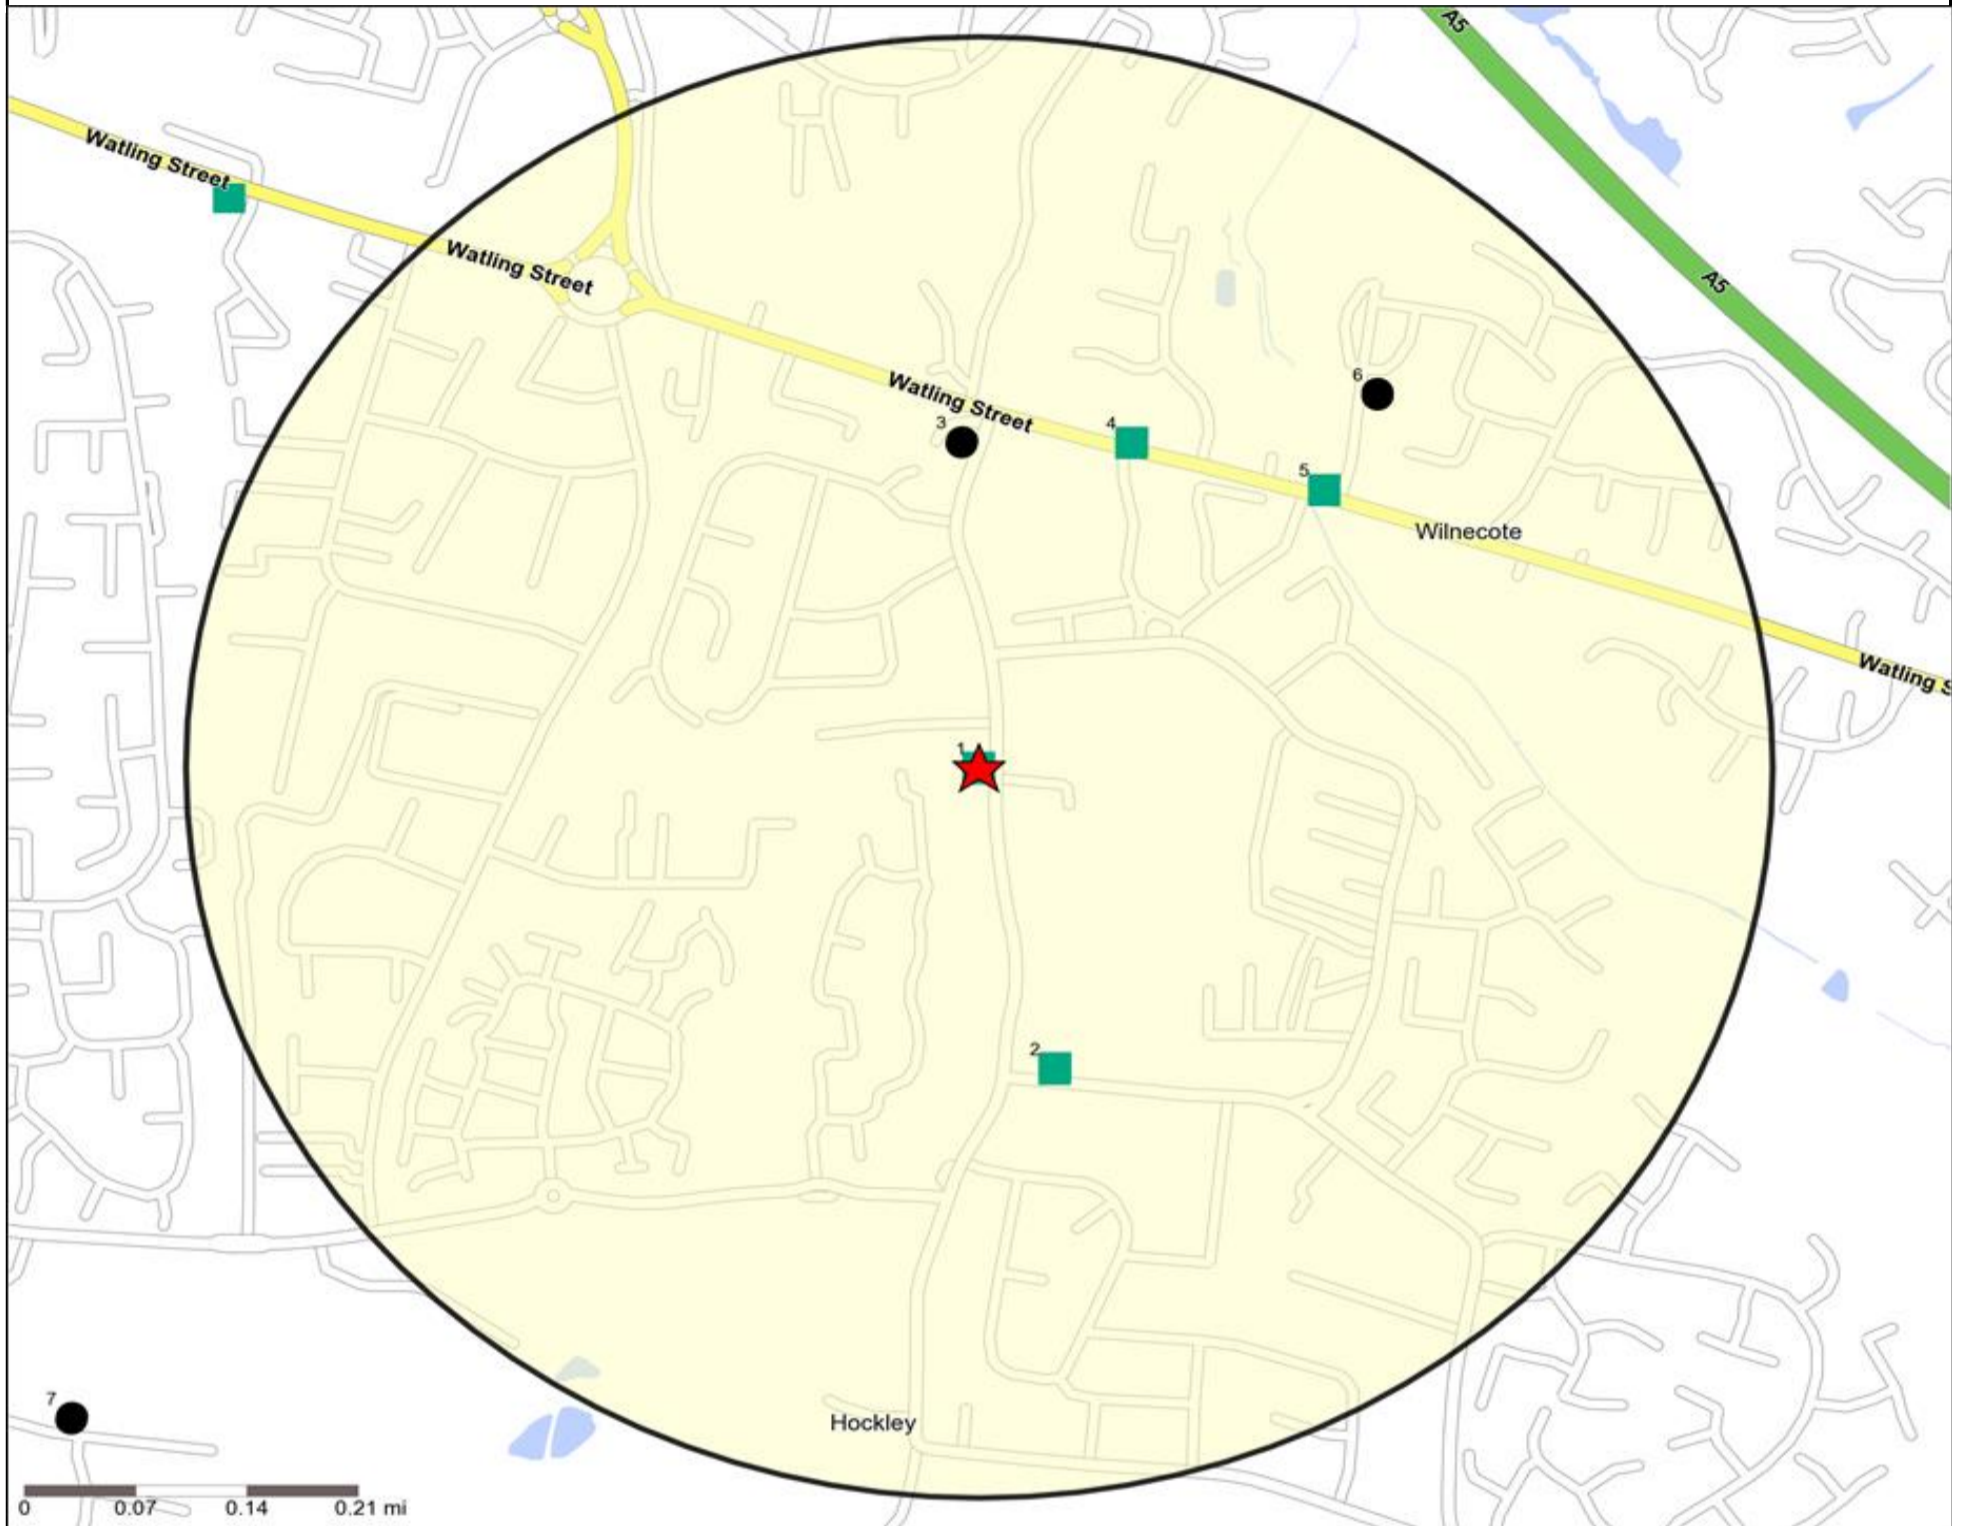

Occasions Map and Data: PRINCE OF WALES, WILNECOTE (114055)

Copyright Experian Ltd, HERE 2015. Ordnance Survey © Crown copyright 2015

- ★ Location
- 0.5, 1.5, 3 & 5 Mile Distance
- ~ Rivers, Canals and Lakes
- Occasions Types
- 01 Mine's a Pint
- ◆ 02 Early Doors
- 03 Everyday is Friday
- ▲ 04 Weekend Millionaires
- 05 Out On The Town
- ▲ 06 Business and Pleasure
- 07 Sporting Pints
- 08 Student Social
- ▼ 09 Leisurely Lunch
- 10 Wining and Dining
- 11 Household Outing
- ★ 12 Midweek Meal Deal
- ◆ 13 Date Night
- ★ 14 Birthday Treat
- + 15 Pre Show Meal

Competition Map and Data: PRINCE OF WALES, WILNECOTE (114055)

Numbers on competition points relate to the distance ranking in the competition table on page 7. Copyright Experian Ltd, HERE 2015. Ordnance Survey © Crown copyright 2015

Reporting Category	0 - 0.5 Miles
Café / Wine Bar	0
Circuit Bar	0
Community Local	4
Dry Led	0
Branded Food Pub	0
Rural	0
Other	2
Total	6

Local Competition: PRINCE OF WALES, WILNECOTE (114055)

List of Pubs (sorted by distance from Punch outlet) - Top 30 by Distance