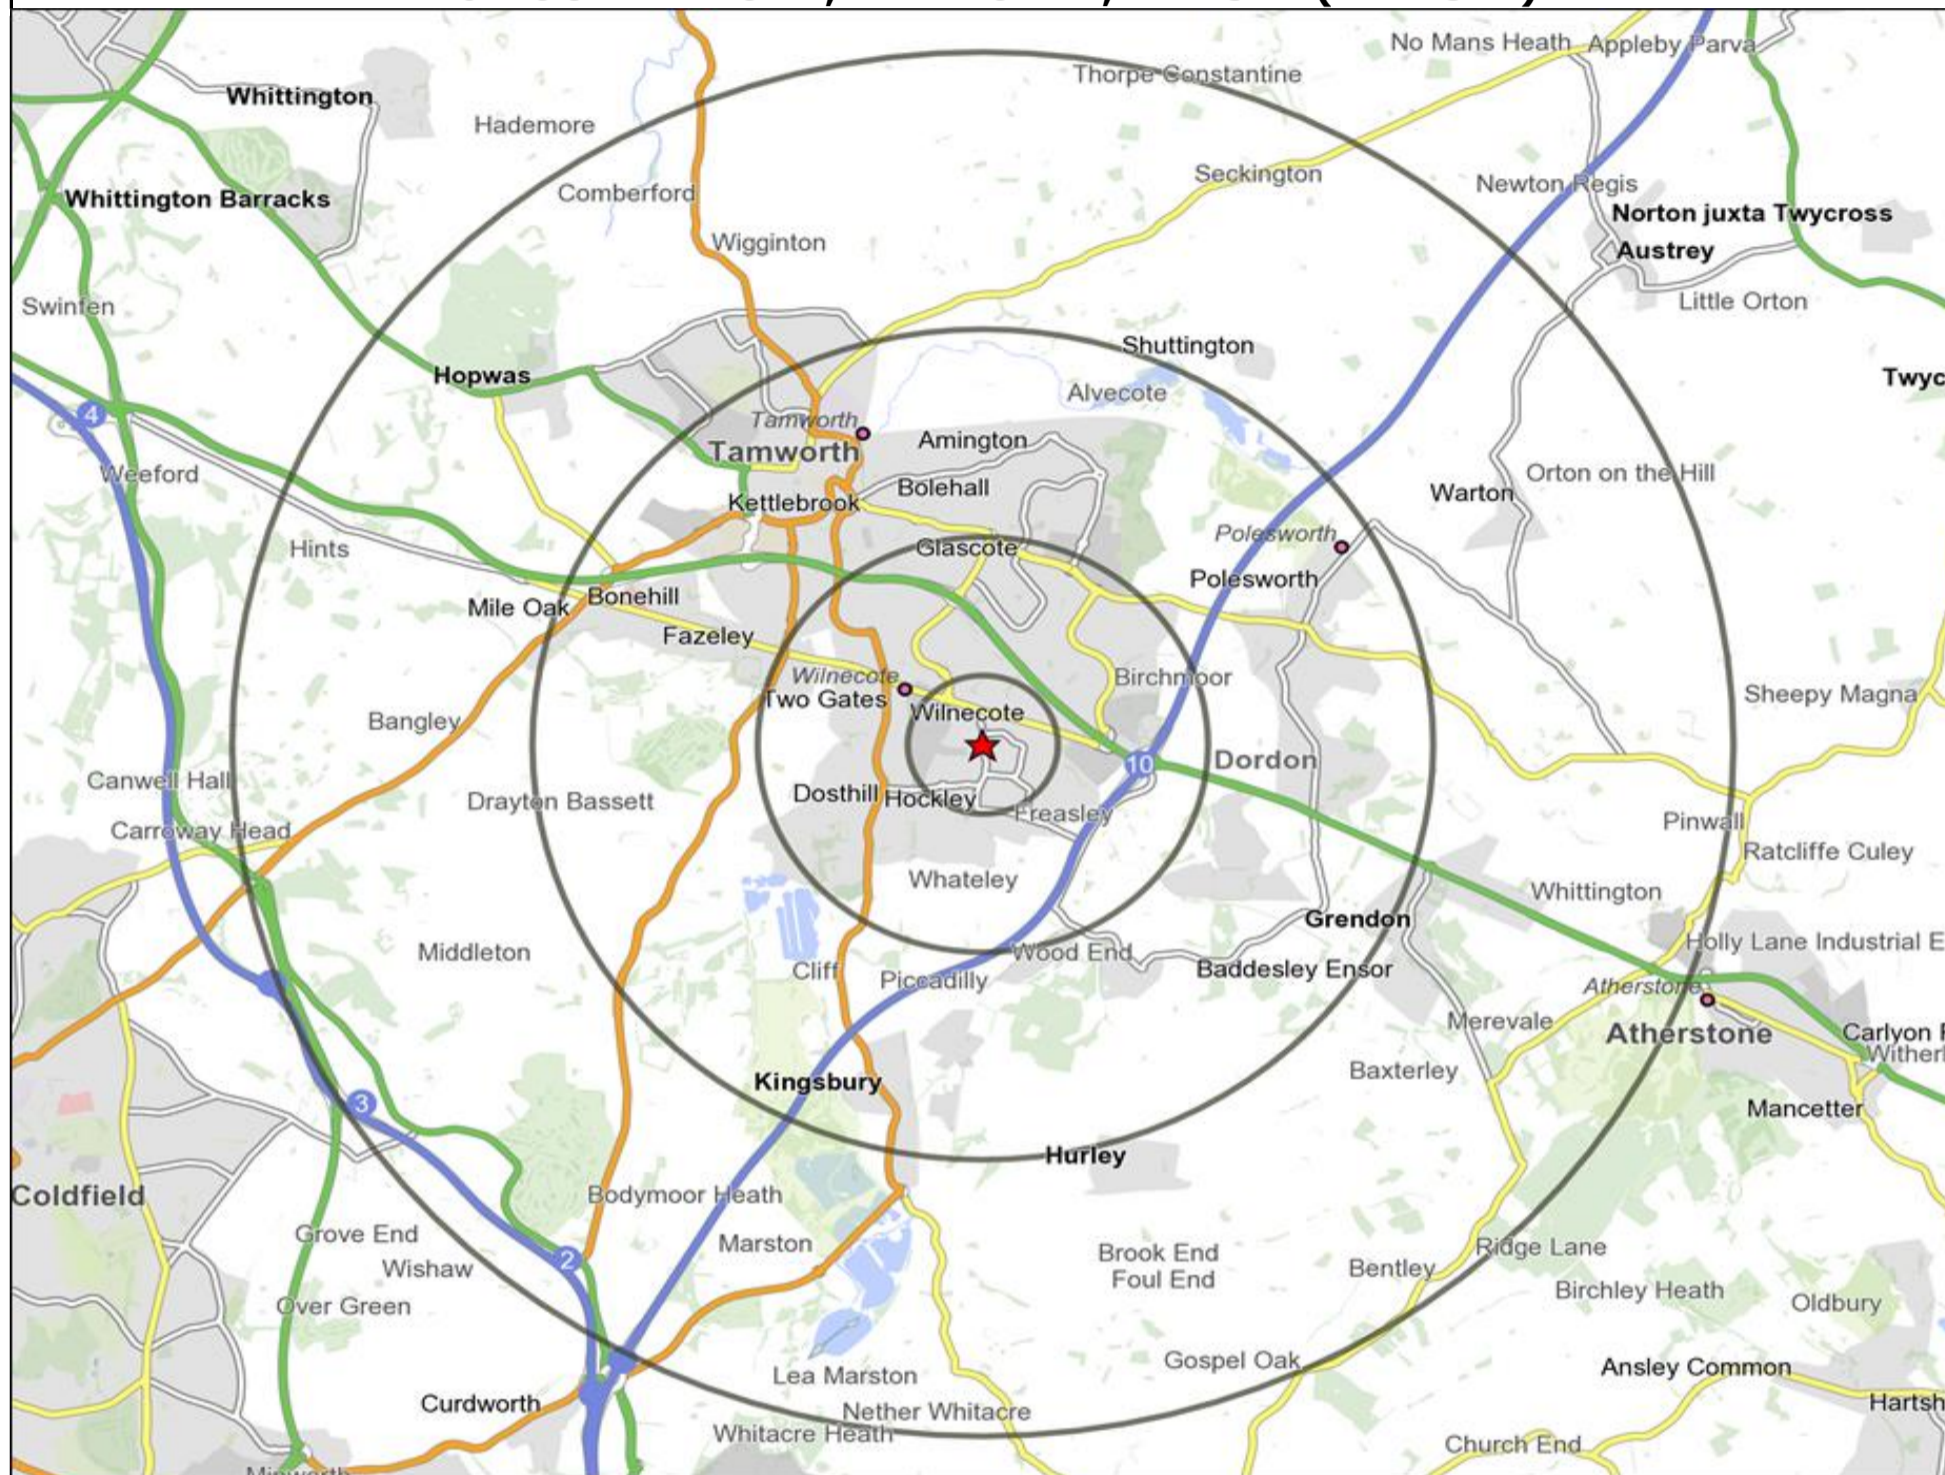

**Customer Profile Report for PRINCE OF WALES, WILNECOTE (Punch Outlet Number: 114055)
70 HOCKLEY ROAD, TAMWORTH, B77 5EE (B 77 5EE)**

Copyright Experian Ltd, HERE 2015. Ordnance Survey © Crown copyright 2015

★ Location ○ 0.5, 1.5, 3 & 5 Mile Distance

Age Data Table

	Count:					Index:				
	0 - 0.5 Miles	0 - 1.5 Miles	0 - 3.0 Miles	0 - 5.0 Miles	15 Min Drivetime	0 - 0.5 Miles	0 - 1.5 Miles	0 - 3.0 Miles	0 - 5.0 Miles	15 Min Drivetime
0-15	1,689	8,793	17,971	21,127	24,545	113	115	106	102	101
16-17	187	1,056	2,291	2,684	3,131	101	112	109	105	104
18-24	628	3,388	7,256	8,470	10,480	87	92	88	85	89
25-34	1,399	5,904	12,212	13,874	16,032	129	106	98	92	90
35-44	1,072	5,243	11,540	13,832	16,295	106	102	100	99	99
45-54	1,117	5,863	12,975	16,093	19,021	99	102	101	103	103
55-64	827	4,810	10,823	13,590	15,890	92	105	105	109	108
65+	1,022	5,574	15,664	20,339	24,595	71	76	96	103	105
Population estimate 2015	7,941	40,631	90,732	110,009	129,989	100	100	100	100	100

Ethnicity - Census 2011

	Count:					%:				
	0 - 0.5 Miles	0 - 1.5 Miles	0 - 3.0 Miles	0 - 5.0 Miles	15 Min Drivetime	0 - 0.5 Miles	0 - 1.5 Miles	0 - 3.0 Miles	0 - 5.0 Miles	15 Min Drivetime
White	7,727	39,277	87,592	106,215	124,588	97%	97%	97%	97%	97%
Mixed / Multiple Ethnic Groups	97	450	907	1,044	1,284	1%	1%	1%	1%	1%
Asian / Asian British	69	392	876	1,063	1,505	1%	1%	1%	1%	1%
Black / African / Caribbean / Black British	70	262	448	480	647	1%	1%	0%	0%	1%
Other Ethnic Group	7	51	141	161	221	0%	0%	0%	0%	0%
All People (Ethnic Group)	7,970	40,432	89,964	108,963	128,245	100	100	100	100	100