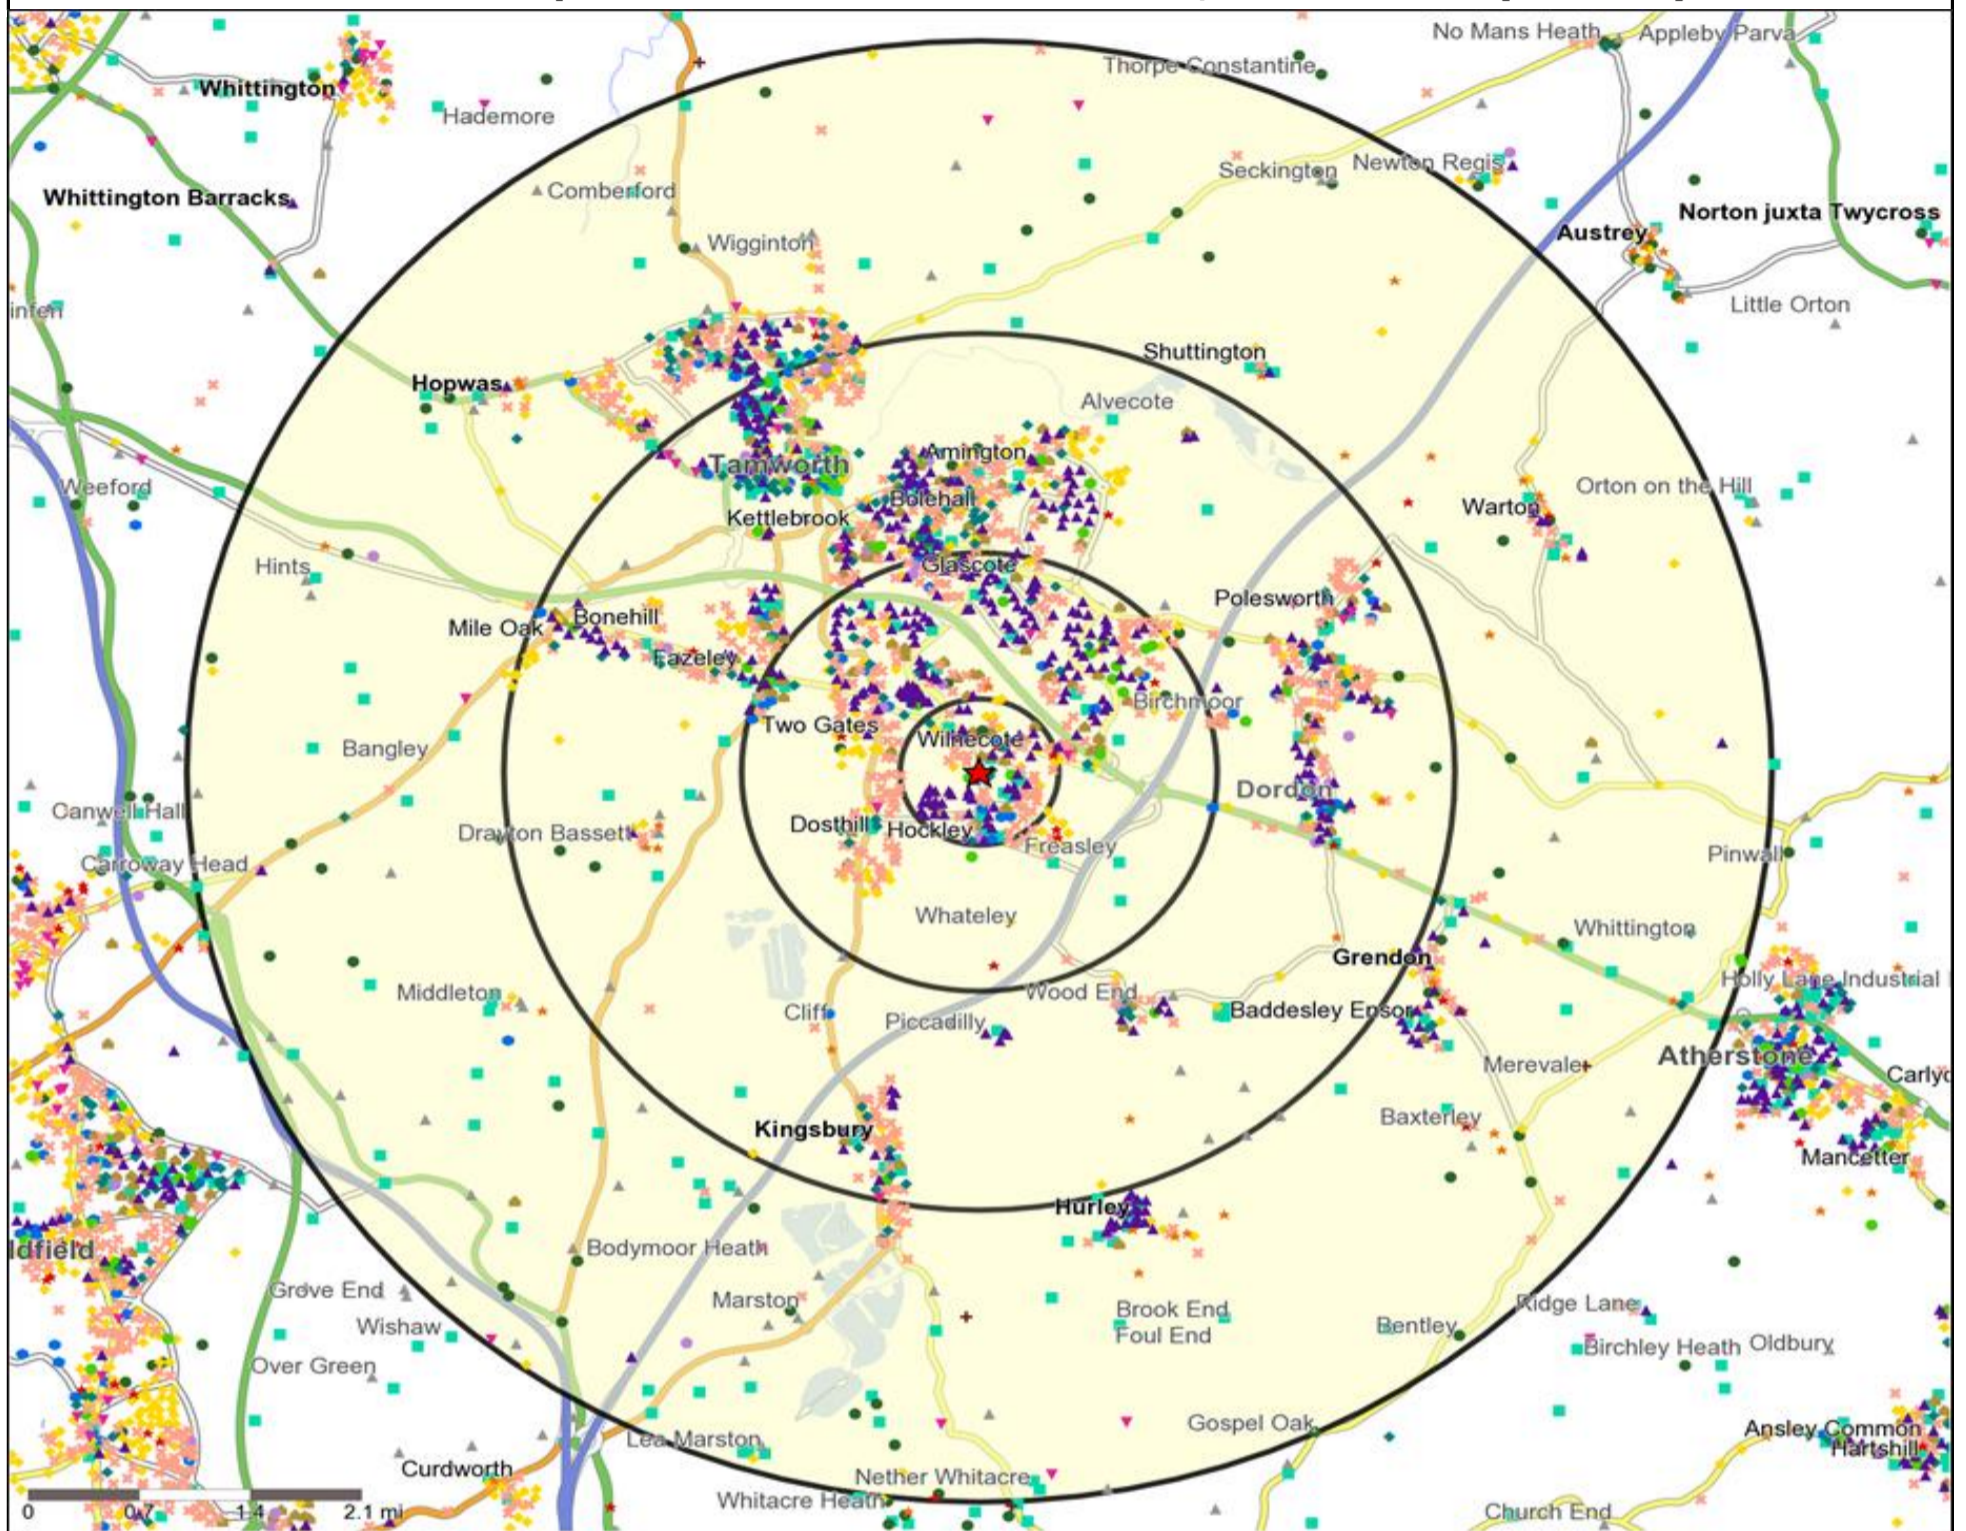

Mosaic UK Map and Data: PRINCE OF WALES, WILNECOTE (114055)

Copyright Experian Ltd, HERE 2015. Ordnance Survey © Crown copyright 2015

- | | | | | |
|-------------------------------|-------------------------|----------------------|-----------------------|---------------------|
| Location | Mosaic UK Groups | D Rural Reality | H Aspiring Homemakers | L Vintage Value |
| 0.5, 1.5, 3 & 5 Mile Distance | A City Prosperity | E Senior Security | I Family Basics | M Modest Traditions |
| Rivers, Canals and Lakes | B Prestige Positions | F Suburban Stability | J Transient Renters | N Urban Cohesion |
| | C Country Living | G Domestic Success | K Municipal Challenge | O Rental Hubs |

Mosaic UK Data Table (Residential)

	Count:	Index:
	0 - 0.5 Miles	0 - 0.5 Miles
A City Prosperity (18+)	0	0
B Prestige Positions (18+)	186	42
C Country Living (18+)	0	0
D Rural Reality (18+)	0	0
E Senior Security (18+)	278	56
F Suburban Stability (18+)	515	139
G Domestic Success (18+)	584	115
H Aspiring Homemakers (18+)	2,694	488
I Family Basics (18+)	431	98
J Transient Renters (18+)	335	96
K Municipal Challenge (18+)	121	34
L Vintage Value (18+)	132	35
M Modest Traditions (18+)	671	233
N Urban Cohesion (18+)	2	1
O Rental Hubs (18+)	117	25
Adults 18+ estimate 2015	6,066	100

Occasions Map and Data: PRINCE OF WALES, WILNECOTE (114055)

Copyright Experian Ltd, HERE 2015. Ordnance Survey © Crown copyright 2015

- ★ Location
- 0.5, 1.5, 3 & 5 Mile Distance
- ~ Rivers, Canals and Lakes
- Occasions Types
- 01 Mine's a Pint
- ◆ 02 Early Doors
- 03 Everyday is Friday
- ▲ 04 Weekend Millionaires
- 05 Out On The Town
- ▲ 06 Business and Pleasure
- 07 Sporting Pints
- 08 Student Social
- ▼ 09 Leisurely Lunch
- 10 Wining and Dining
- 11 Household Outing
- ★ 12 Midweek Meal Deal
- ◆ 13 Date Night
- ★ 14 Birthday Treat
- + 15 Pre Show Meal