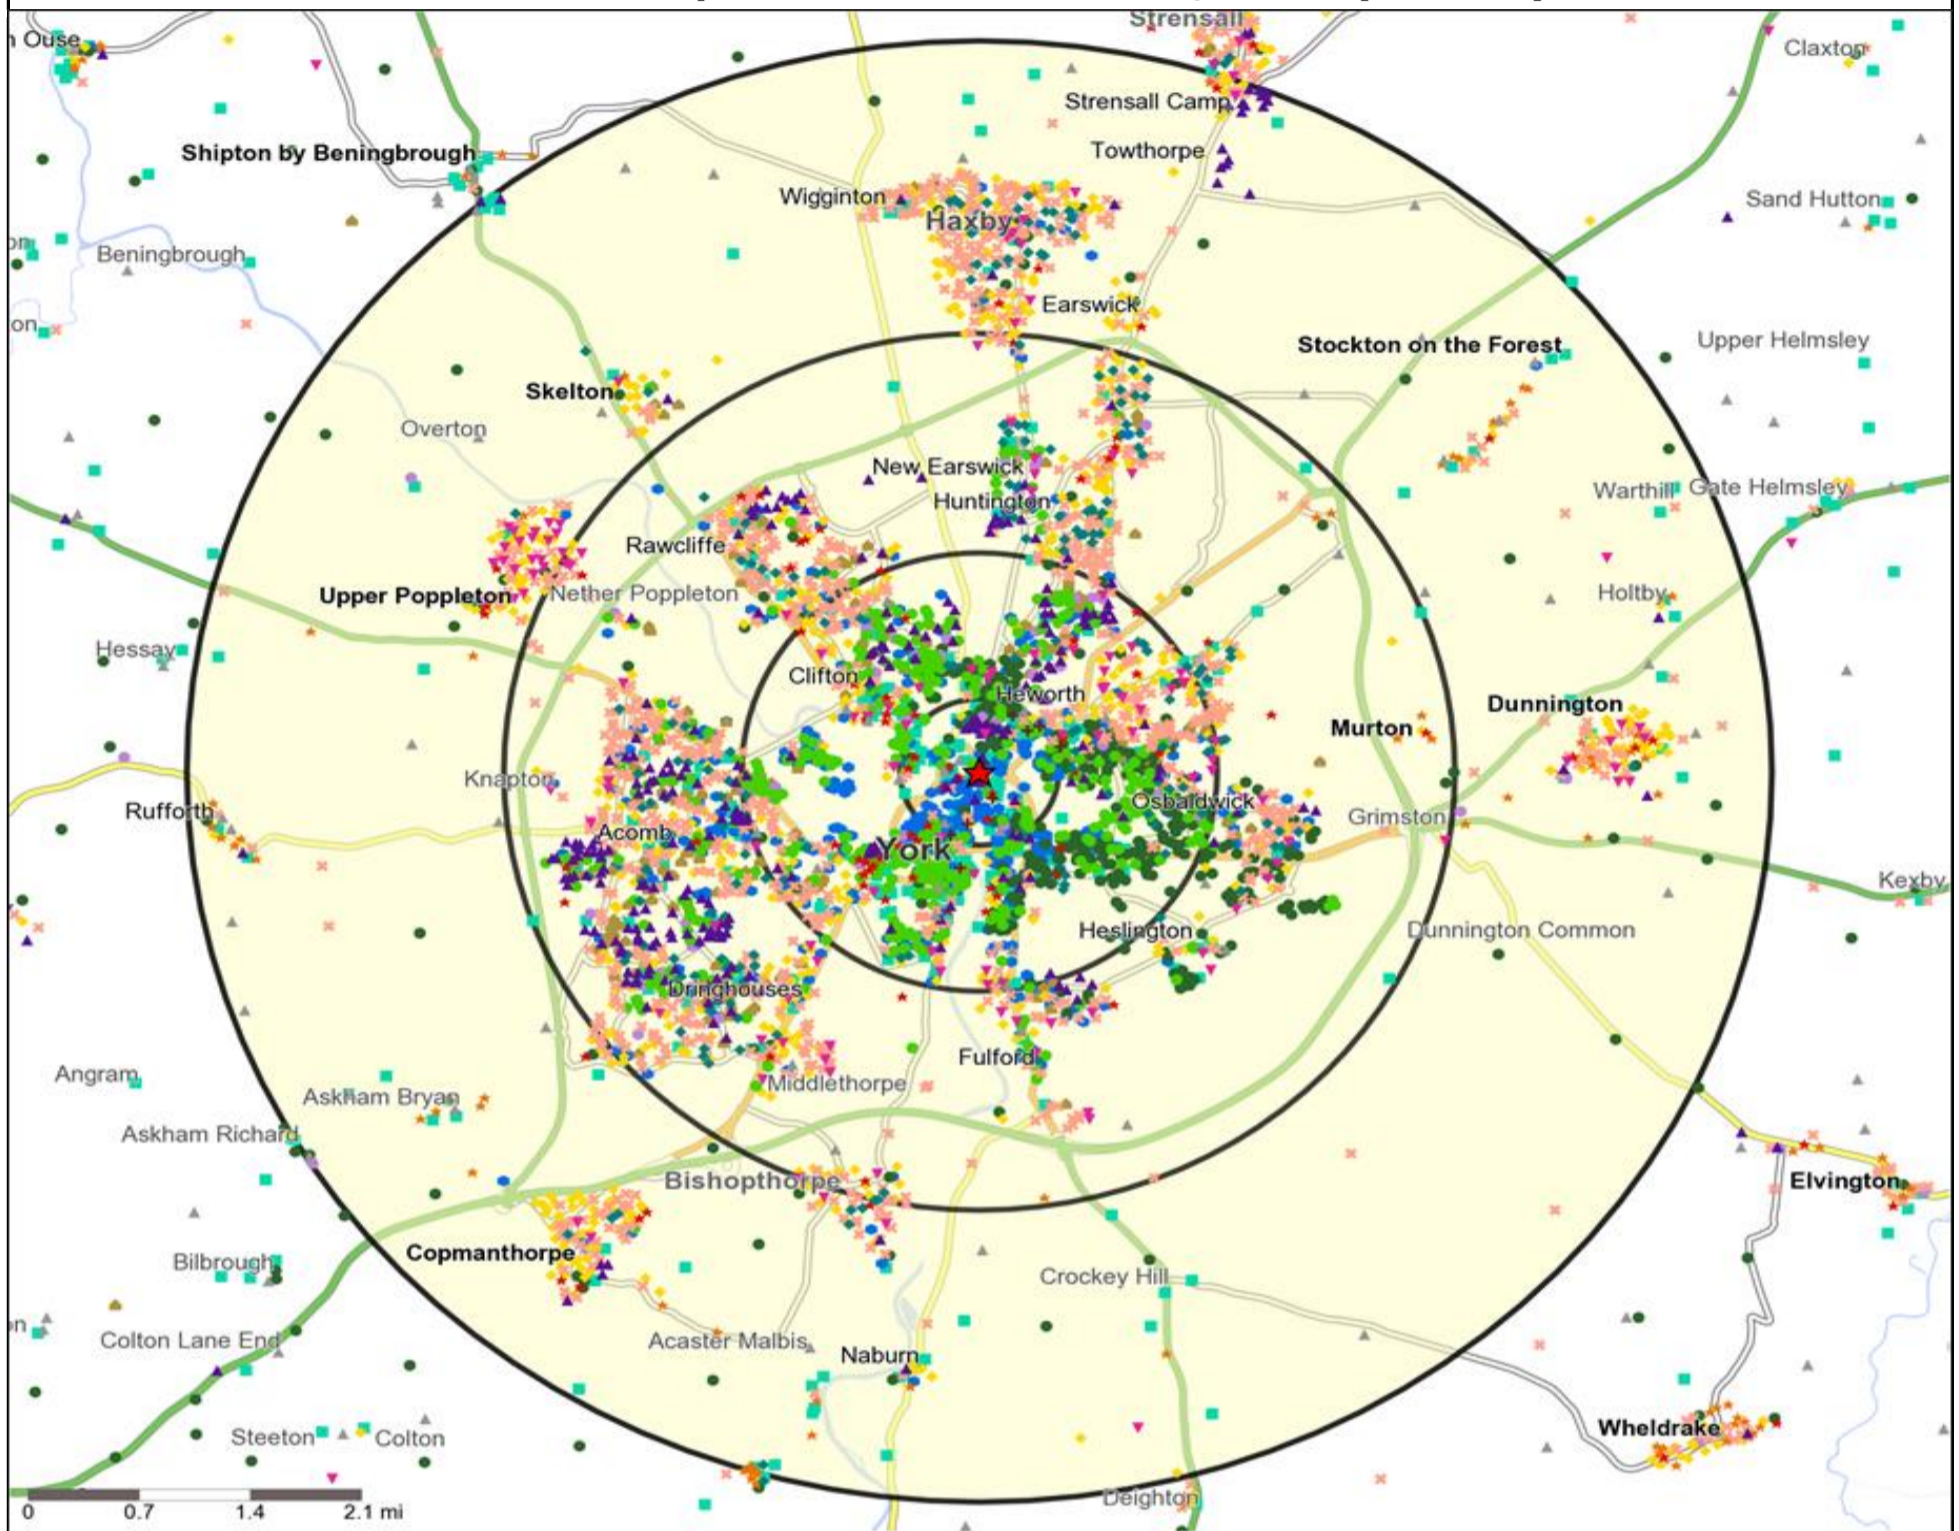

### Mosaic UK Map and Data: ROYAL OAK, YORK (20088)

Copyright Experian Ltd, HERE 2015. Ordnance Survey © Crown copyright 2015

- Location
- 0.5, 1.5, 3 & 5 Mile Distance
- Rivers, Canals and Lakes
- A City Prosperity
- B Prestige Positions
- C Country Living
- D Rural Reality
- E Senior Security
- F Suburban Stability
- G Domestic Success
- H Aspiring Homemakers
- I Family Basics
- J Transient Renters
- K Municipal Challenge
- L Vintage Value
- M Modest Traditions
- N Urban Cohesion
- O Rental Hubs

#### Mosaic UK Data Table (Residential)

	Count:	Index:
	0 - 0.5 Miles	0 - 0.5 Miles
<b>A City Prosperity (18+)</b>	1,313	349
<b>B Prestige Positions (18+)</b>	0	0
<b>C Country Living (18+)</b>	0	0
<b>D Rural Reality (18+)</b>	0	0
<b>E Senior Security (18+)</b>	3	0
<b>F Suburban Stability (18+)</b>	0	0
<b>G Domestic Success (18+)</b>	41	5
<b>H Aspiring Homemakers (18+)</b>	76	9
<b>I Family Basics (18+)</b>	0	0
<b>J Transient Renters (18+)</b>	2	0
<b>K Municipal Challenge (18+)</b>	554	106
<b>L Vintage Value (18+)</b>	410	73
<b>M Modest Traditions (18+)</b>	0	0
<b>N Urban Cohesion (18+)</b>	1,102	237
<b>O Rental Hubs (18+)</b>	5,391	787
<b>Adults 18+ estimate 2015</b>	<b>8,892</b>	<b>100</b>

### Occasions Map and Data: ROYAL OAK, YORK (200088)

Copyright Experian Ltd, HERE 2015. Ordnance Survey © Crown copyright 2015

- ★ Location
- 0.5, 1.5, 3 & 5 Mile Distance
- ~ Rivers, Canals and Lakes
- Occasions Types
- ▲ 04 Weekend Millionaires
- 08 Student Social
- ★ 12 Midweek Meal Deal
- 01 Mine's a Pint
- 05 Out On The Town
- ▼ 09 Leisurely Lunch
- ◆ 02 Early Doors
- ▲ 06 Business and Pleasure
- ✳ 10 Wining and Dining
- 03 Everyday is Friday
- 07 Sporting Pints
- ▲ 11 Household Outing
- ★ 14 Birthday Treat
- ✳ 15 Pre Show Meal