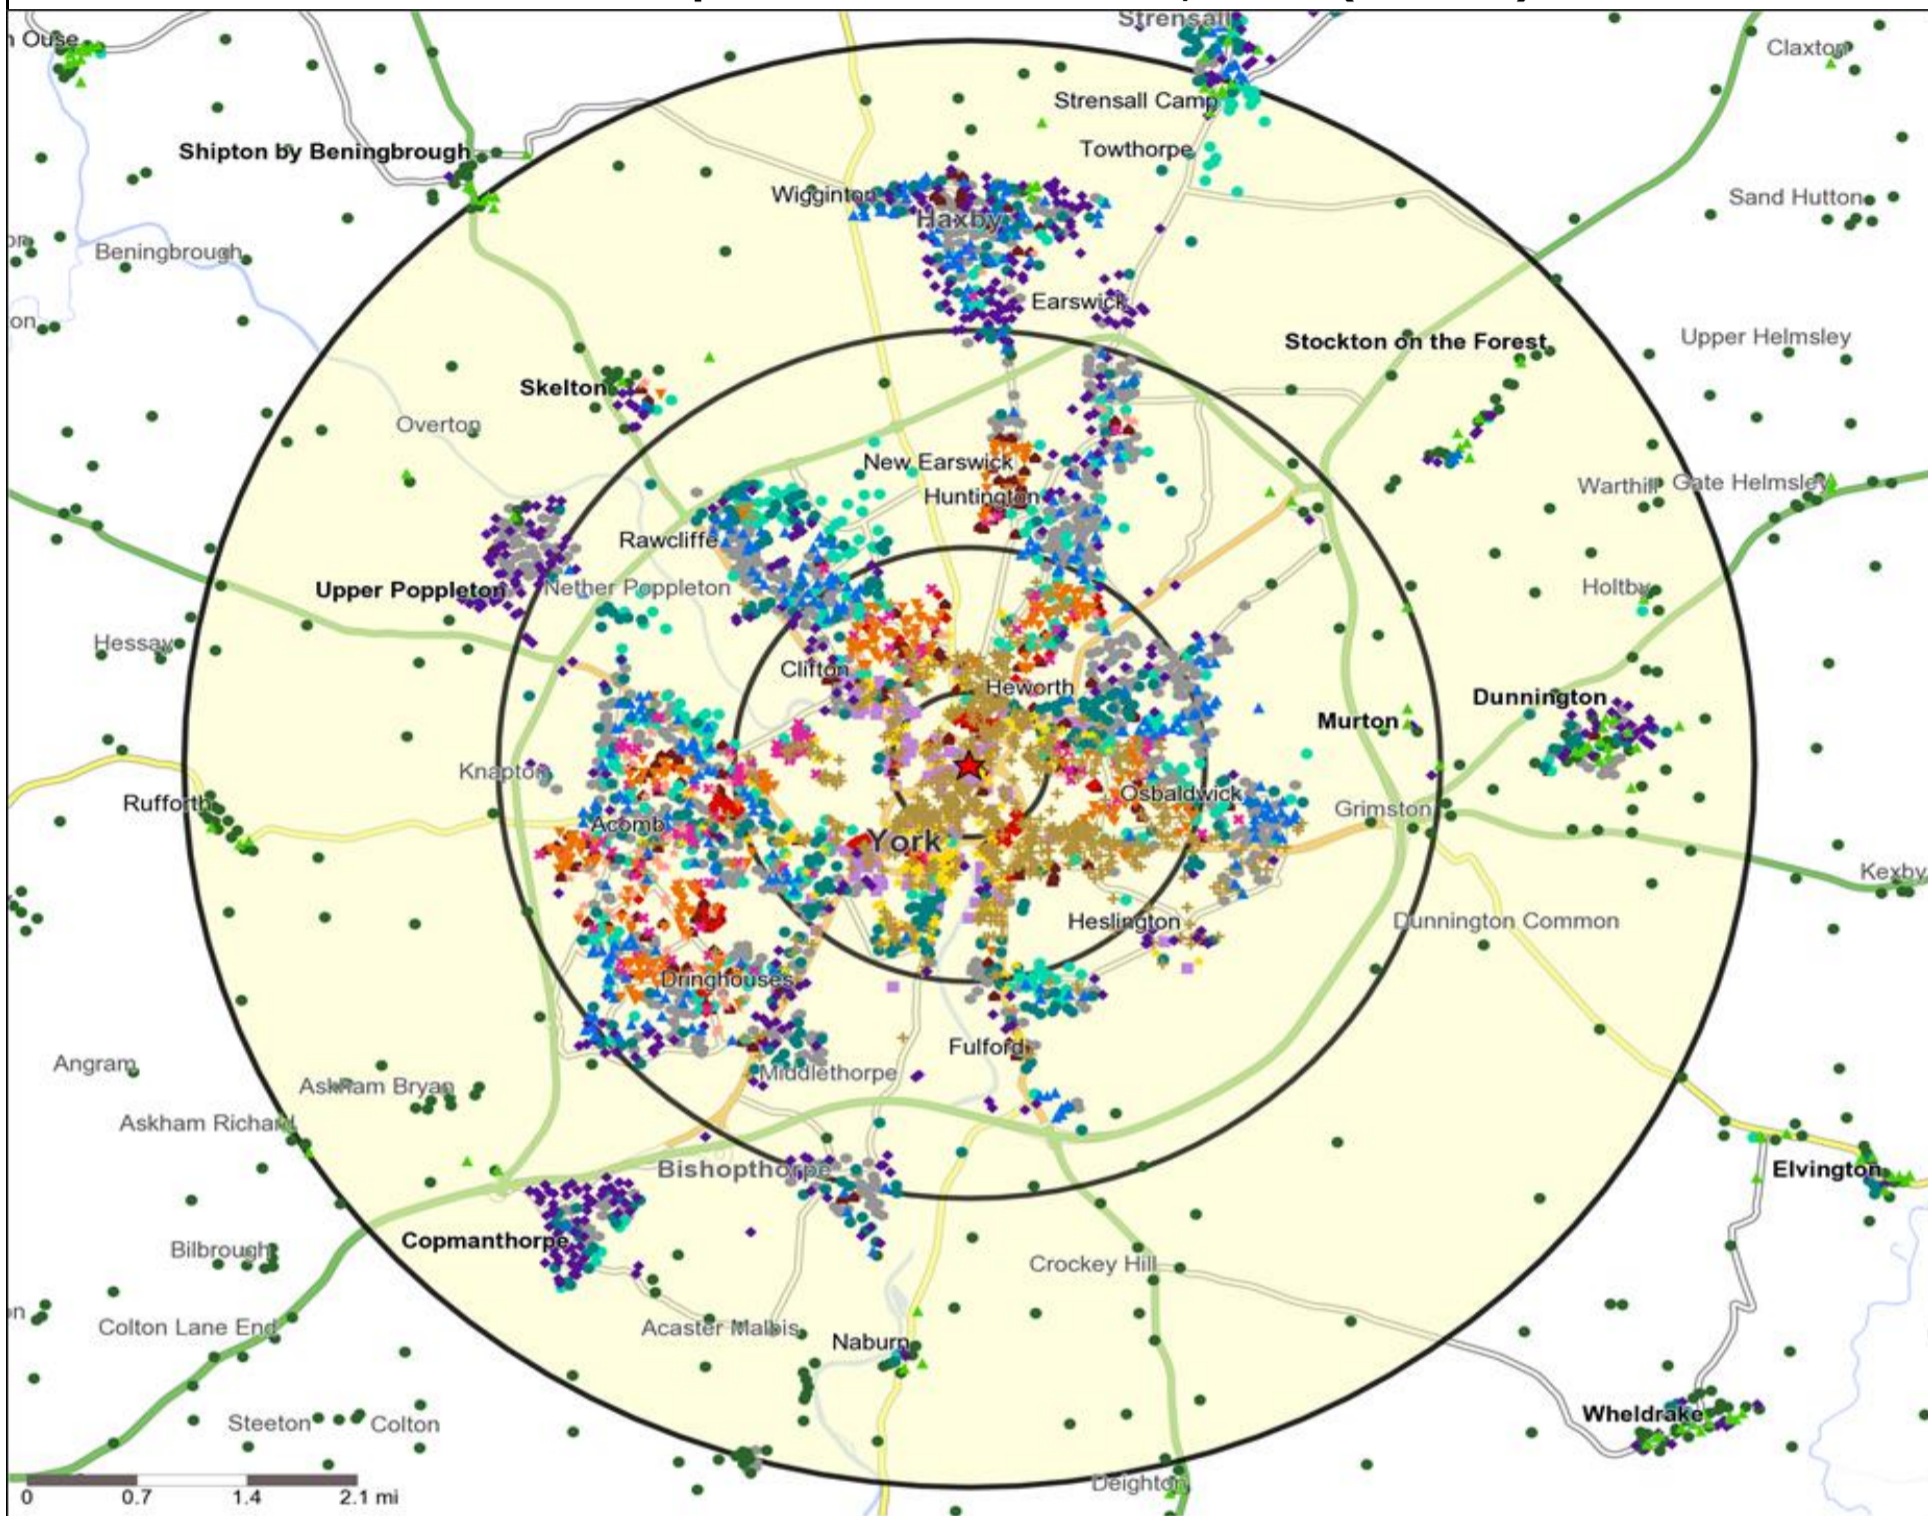

**Age Data Table**

	Count:					Index:				
	0 - 0.5 Miles	0 - 1.5 Miles	0 - 3.0 Miles	0 - 5.0 Miles	15 Min Drivetime	0 - 0.5 Miles	0 - 1.5 Miles	0 - 3.0 Miles	0 - 5.0 Miles	15 Min Drivetime
0-15	740	11,991	25,340	30,895	29,301	35	75	83	83	83
16-17	82	1,467	3,173	4,023	3,663	31	74	83	88	84
18-24	3,670	18,477	27,690	29,422	28,676	359	239	187	165	169
25-34	2,690	16,002	25,174	27,913	27,141	174	137	113	103	106
35-44	1,152	10,050	19,487	23,379	22,288	80	93	94	93	94
45-54	1,059	9,812	20,233	25,369	23,868	66	81	87	91	90
55-64	803	7,079	15,471	20,551	19,040	63	73	84	92	90
65+	1,092	10,581	27,005	35,814	33,812	54	69	92	101	100
<b>Population estimate 2015</b>	<b>11,288</b>	<b>85,459</b>	<b>163,573</b>	<b>197,366</b>	<b>187,789</b>	<b>100</b>	<b>100</b>	<b>100</b>	<b>100</b>	<b>100</b>

**Mosaic UK Map and Data: ROYAL OAK, YORK (200088)**

Copyright Experian Ltd, HERE 2015. Ordnance Survey © Crown copyright 2015

- ★ Location
- 0.5, 1.5, 3 & 5 Mile Distance
- ~ Rivers, Canals and Lakes
- Mosaic UK Groups
- A City Prosperity
- ◆ B Prestige Positions
- C Country Living
- ▲ D Rural Reality
- E Senior Security
- ▲ F Suburban Stability
- G Domestic Success
- H Aspiring Homemakers
- ▼ I Family Basics
- ✕ J Transient Renters
- ◆ K Municipal Challenge
- L Vintage Value
- ★ M Modest Traditions
- ★ N Urban Cohesion
- + O Rental Hubs

- ★ Location
- ⬡ Branded Food
- ▲ Dry Led
- Café / Wine Bar
- Other
- 0.5, 1.5, 3 & 5 Mile Distance
- ▲ Circuit Bar
- ◆ Rural Character
- ~ Rivers, Canals and Lakes
- Community Local

- ★ Location
- Café / Wine Bar
- ▲ Dry Led
- 0.5, 1.5, 3 & 5 Mile Distance
- ▲ Circuit Bar
- ◆ Rural Character
- ~ Rivers, Canals and Lakes
- Community Local