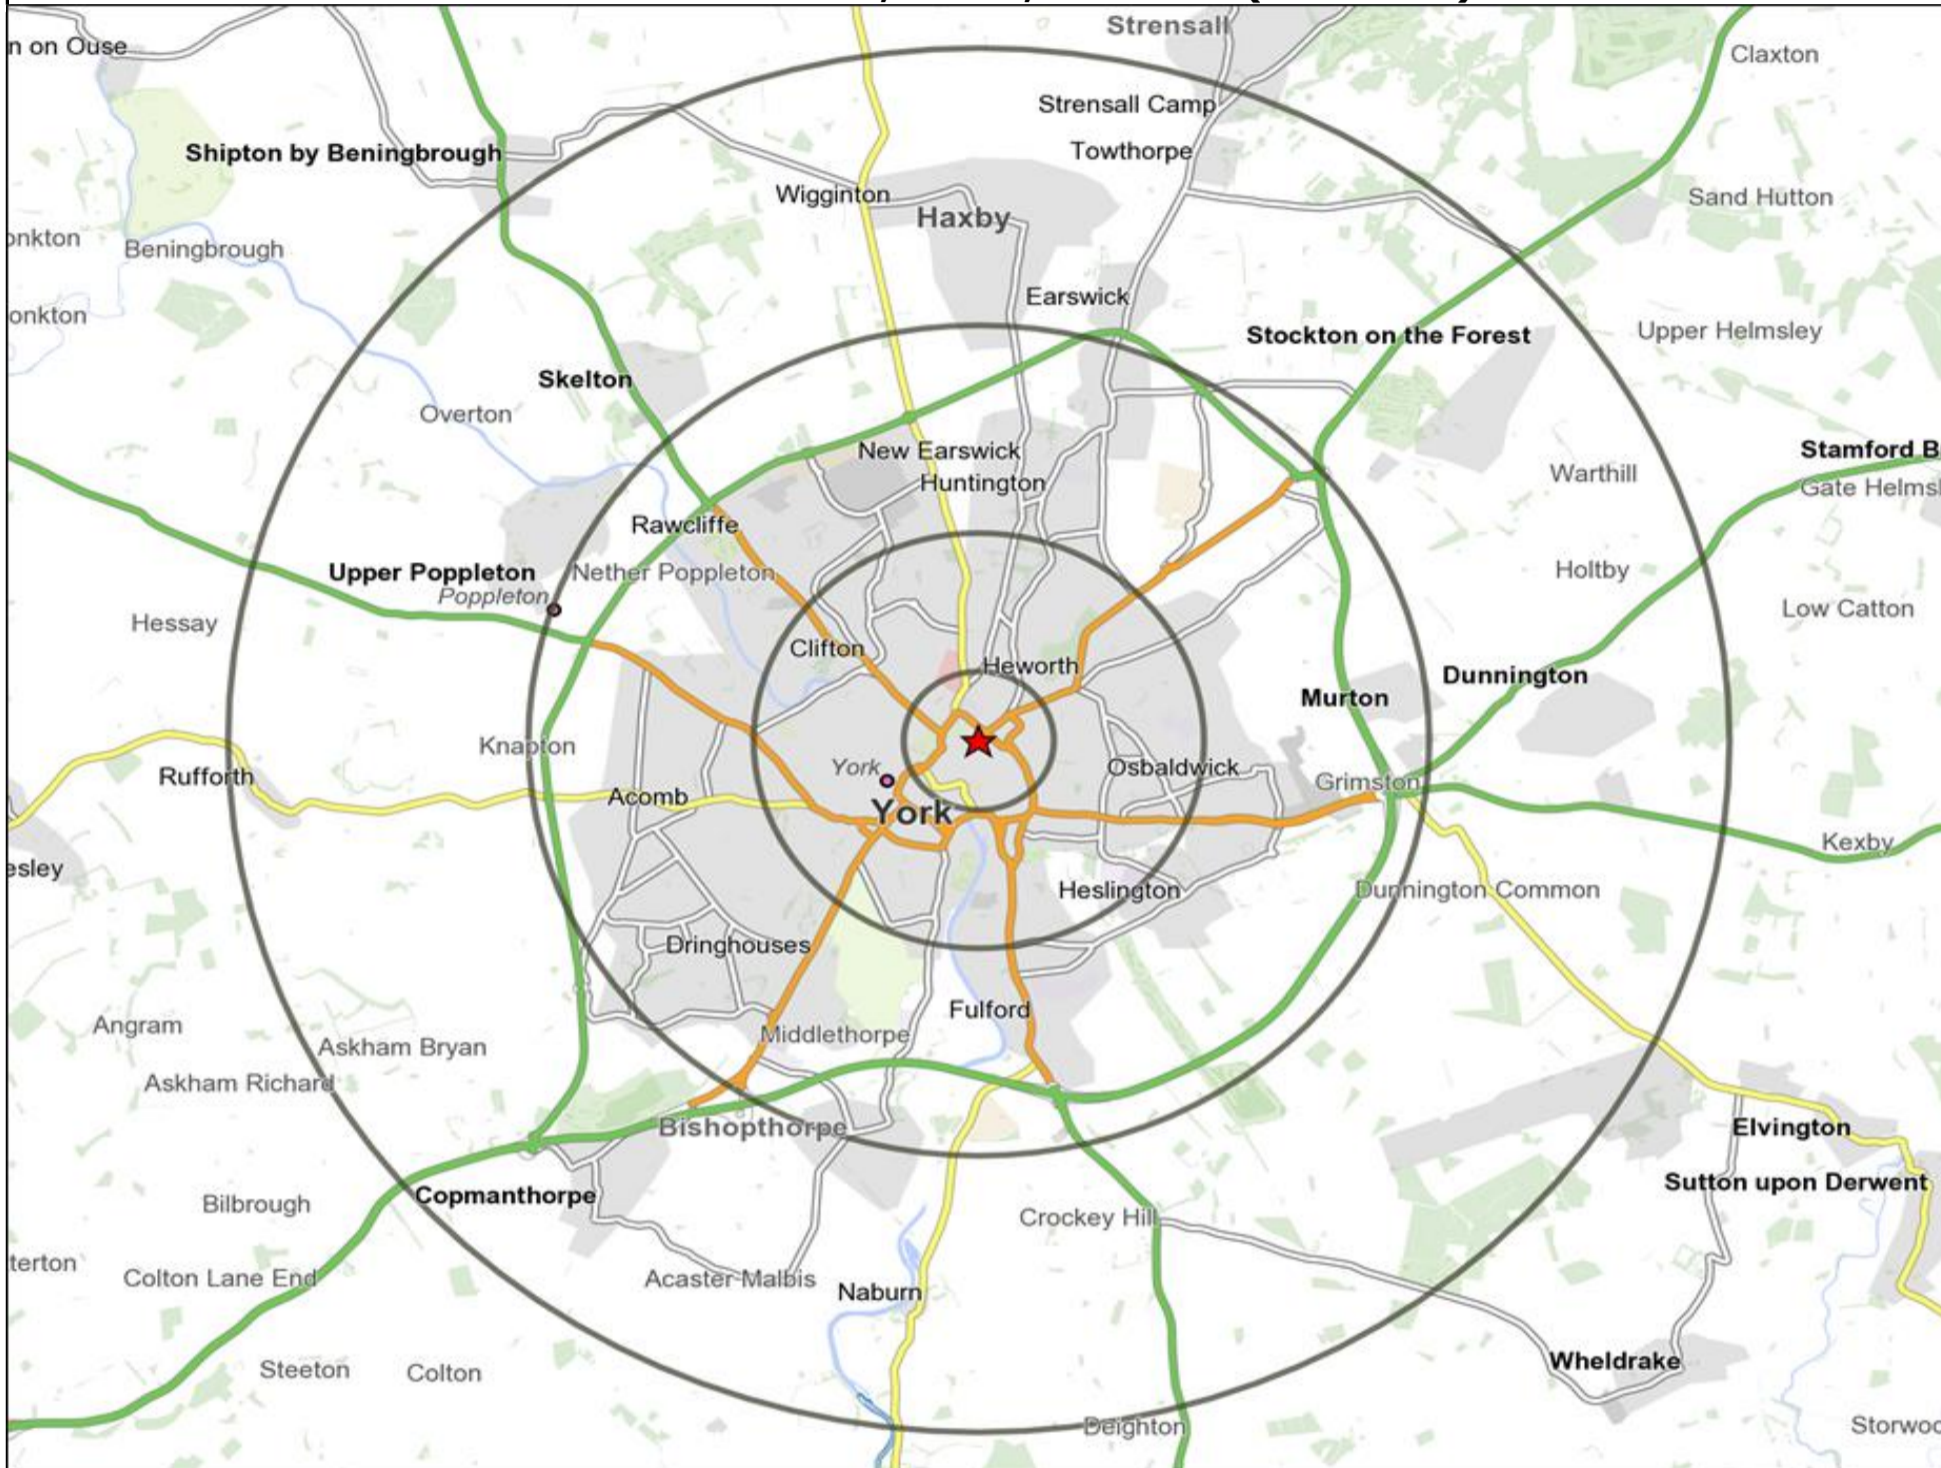

**Customer Profile Report for ROYAL OAK, YORK (Punch Outlet Number: 200088)  
18 GOODDRAMGATE, YORK, YO1 7LG (YO 1 7LG)**

Copyright Experian Ltd, HERE 2015. Ordnance Survey © Crown copyright 2015

★ Location      ○ 0.5, 1.5, 3 & 5 Mile Distance

**Age Data Table**

	Count:					Index:				
	0 - 0.5 Miles	0 - 1.5 Miles	0 - 3.0 Miles	0 - 5.0 Miles	15 Min Drivetime	0 - 0.5 Miles	0 - 1.5 Miles	0 - 3.0 Miles	0 - 5.0 Miles	15 Min Drivetime
0-15	740	11,991	25,340	30,895	29,301	35	75	83	83	83
16-17	82	1,467	3,173	4,023	3,663	31	74	83	88	84
18-24	3,670	18,477	27,690	29,422	28,676	359	239	187	165	169
25-34	2,690	16,002	25,174	27,913	27,141	174	137	113	103	106
35-44	1,152	10,050	19,487	23,379	22,288	80	93	94	93	94
45-54	1,059	9,812	20,233	25,369	23,868	66	81	87	91	90
55-64	803	7,079	15,471	20,551	19,040	63	73	84	92	90
65+	1,092	10,581	27,005	35,814	33,812	54	69	92	101	100
<b>Population estimate 2015</b>	<b>11,288</b>	<b>85,459</b>	<b>163,573</b>	<b>197,366</b>	<b>187,789</b>	<b>100</b>	<b>100</b>	<b>100</b>	<b>100</b>	<b>100</b>

**Mosaic UK Map and Data: ROYAL OAK, YORK (200088)**

Copyright Experian Ltd, HERE 2015. Ordnance Survey © Crown copyright 2015

- ★ Location
- 0.5, 1.5, 3 & 5 Mile Distance
- ~ Rivers, Canals and Lakes
- Mosaic UK Groups
- A City Prosperity
- ◆ B Prestige Positions
- C Country Living
- ▲ D Rural Reality
- E Senior Security
- ▲ F Suburban Stability
- G Domestic Success
- H Aspiring Homemakers
- ▼ I Family Basics
- ✕ J Transient Renters
- ◆ K Municipal Challenge
- L Vintage Value
- ★ M Modest Traditions
- ★ N Urban Cohesion
- + O Rental Hubs