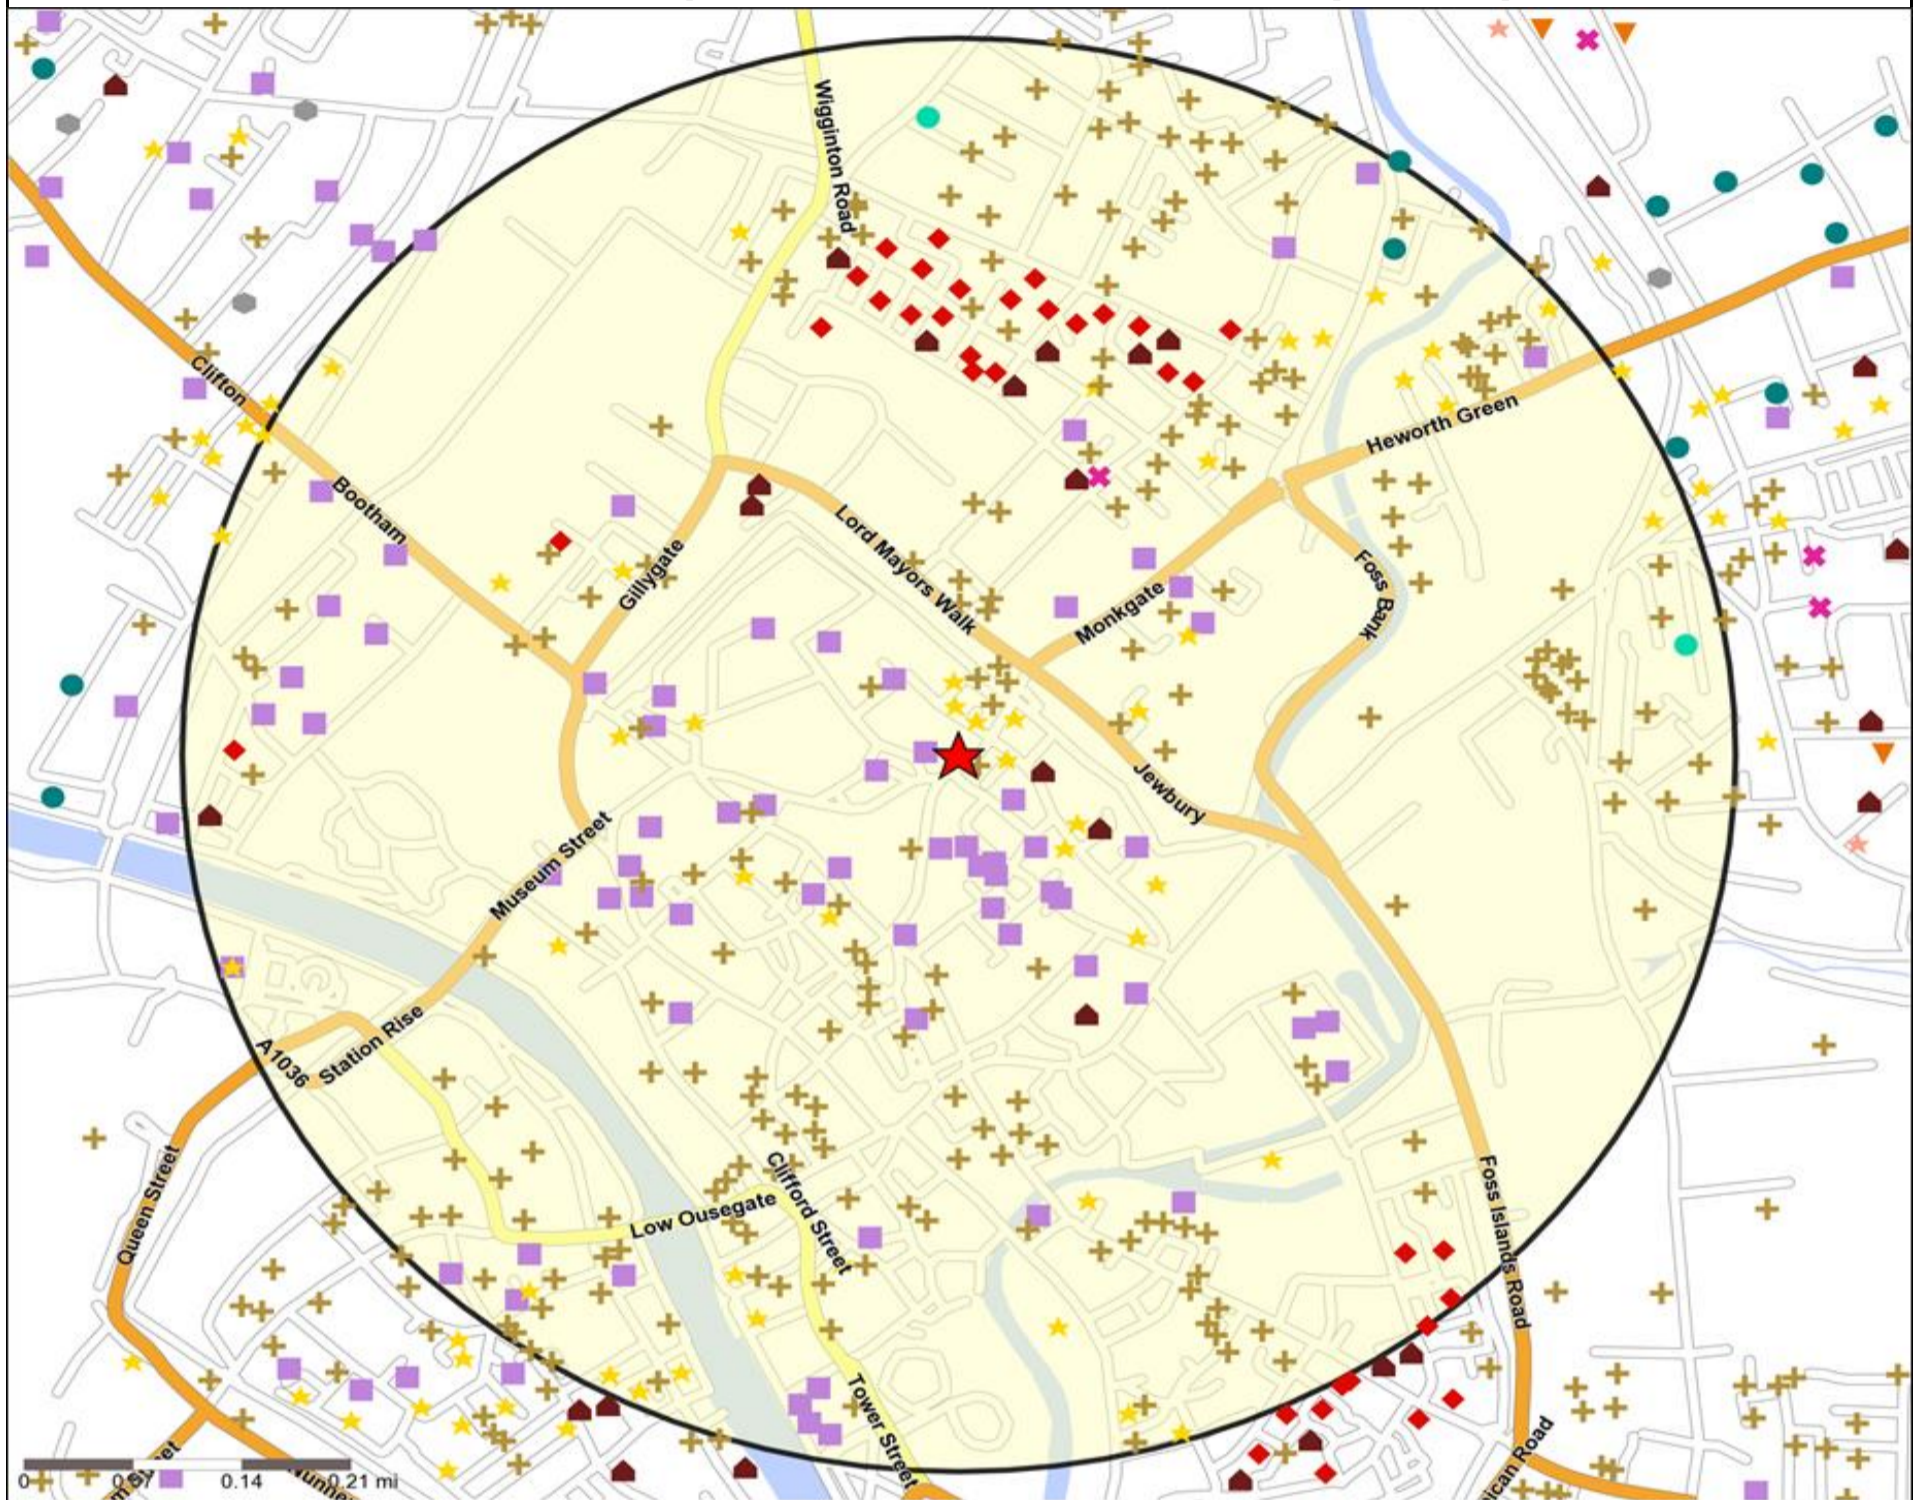

Mosaic UK Map and Data: ROYAL OAK, YORK (20088)

Copyright Experian Ltd, HERE 2015. Ordnance Survey © Crown copyright 2015

- Location
- 0.5, 1.5, 3 & 5 Mile Distance
- Rivers, Canals and Lakes
- A City Prosperity
- B Prestige Positions
- C Country Living
- D Rural Reality
- E Senior Security
- F Suburban Stability
- G Domestic Success
- H Aspiring Homemakers
- I Family Basics
- J Transient Renters
- K Municipal Challenge
- L Vintage Value
- M Modest Traditions
- N Urban Cohesion
- O Rental Hubs

Mosaic UK Data Table (Residential)

	Count:	Index:
	0 - 0.5 Miles	0 - 0.5 Miles
A City Prosperity (18+)	1,313	349
B Prestige Positions (18+)	0	0
C Country Living (18+)	0	0
D Rural Reality (18+)	0	0
E Senior Security (18+)	3	0
F Suburban Stability (18+)	0	0
G Domestic Success (18+)	41	5
H Aspiring Homemakers (18+)	76	9
I Family Basics (18+)	0	0
J Transient Renters (18+)	2	0
K Municipal Challenge (18+)	554	106
L Vintage Value (18+)	410	73
M Modest Traditions (18+)	0	0
N Urban Cohesion (18+)	1,102	237
O Rental Hubs (18+)	5,391	787
Adults 18+ estimate 2015	8,892	100