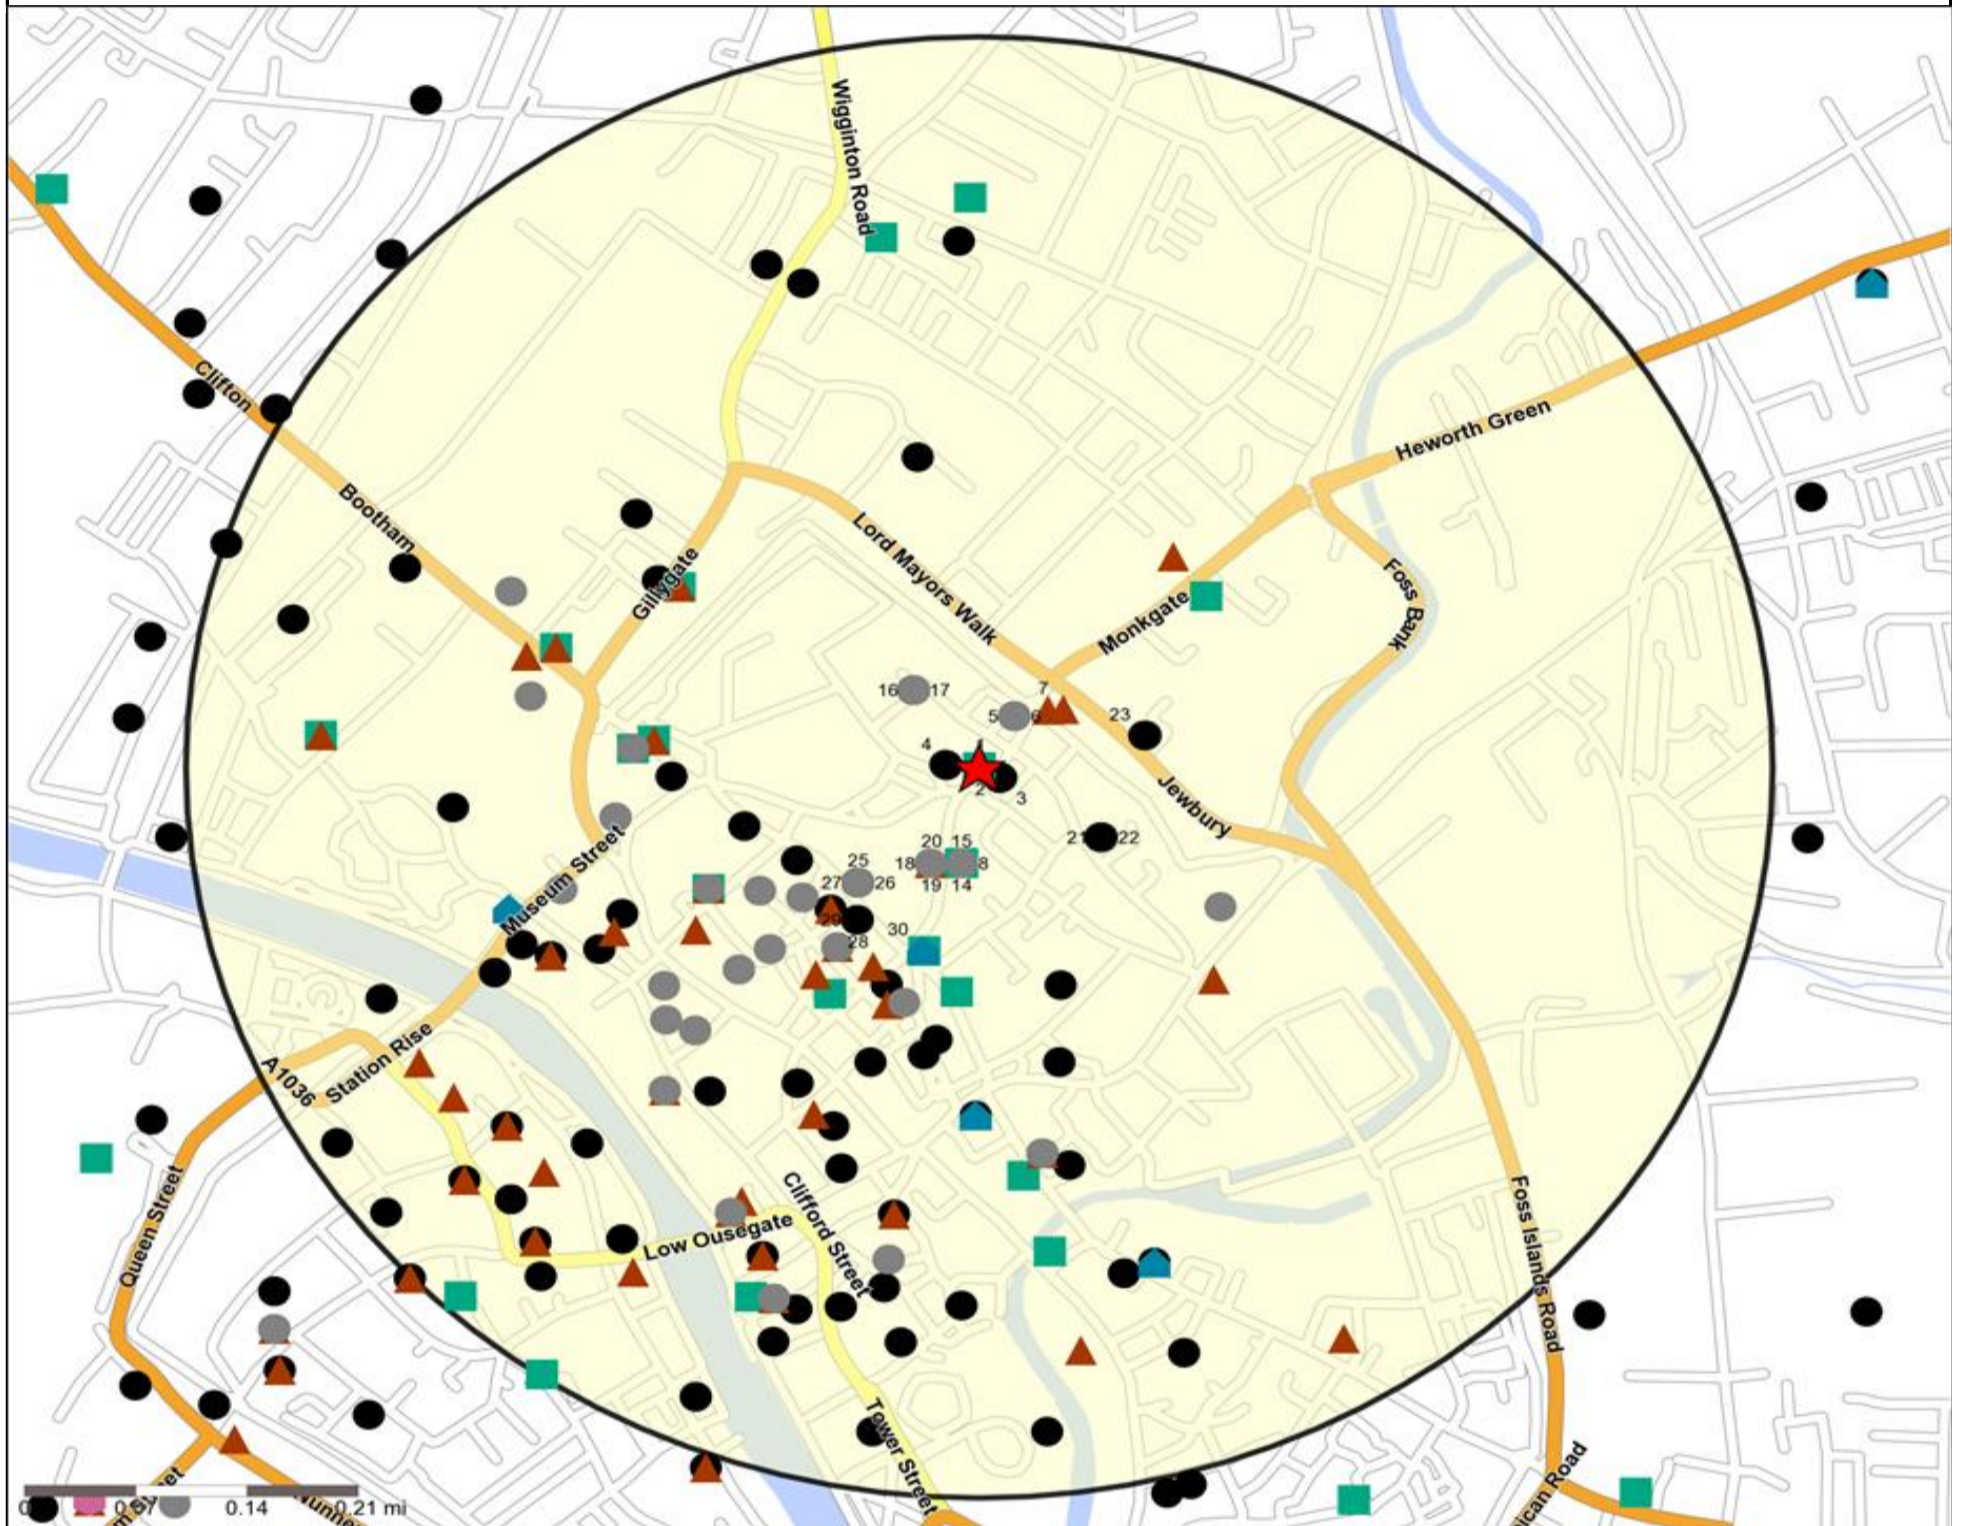

Competition Map and Data: ROYAL OAK, YORK (200088)

Numbers on competition points relate to the distance ranking in the competition table on page 7. Copyright Experian Ltd, HERE 2015. Ordnance Survey © Crown copyright 2015

- ★ Location
- Café / Wine Bar
- ▲ Dry Led
- 0.5, 1.5, 3 & 5 Mile Distance
- ▲ Circuit Bar
- Rural Character
- ~ Rivers, Canals and Lakes
- Community Local

Competition Type Summary Table

Reporting Category	0 - 0.5 Miles
Café / Wine Bar	36
Circuit Bar	39
Community Local	20
Dry Led	6
Branded Food Pub	0
Rural	0
Other	131
Total	232