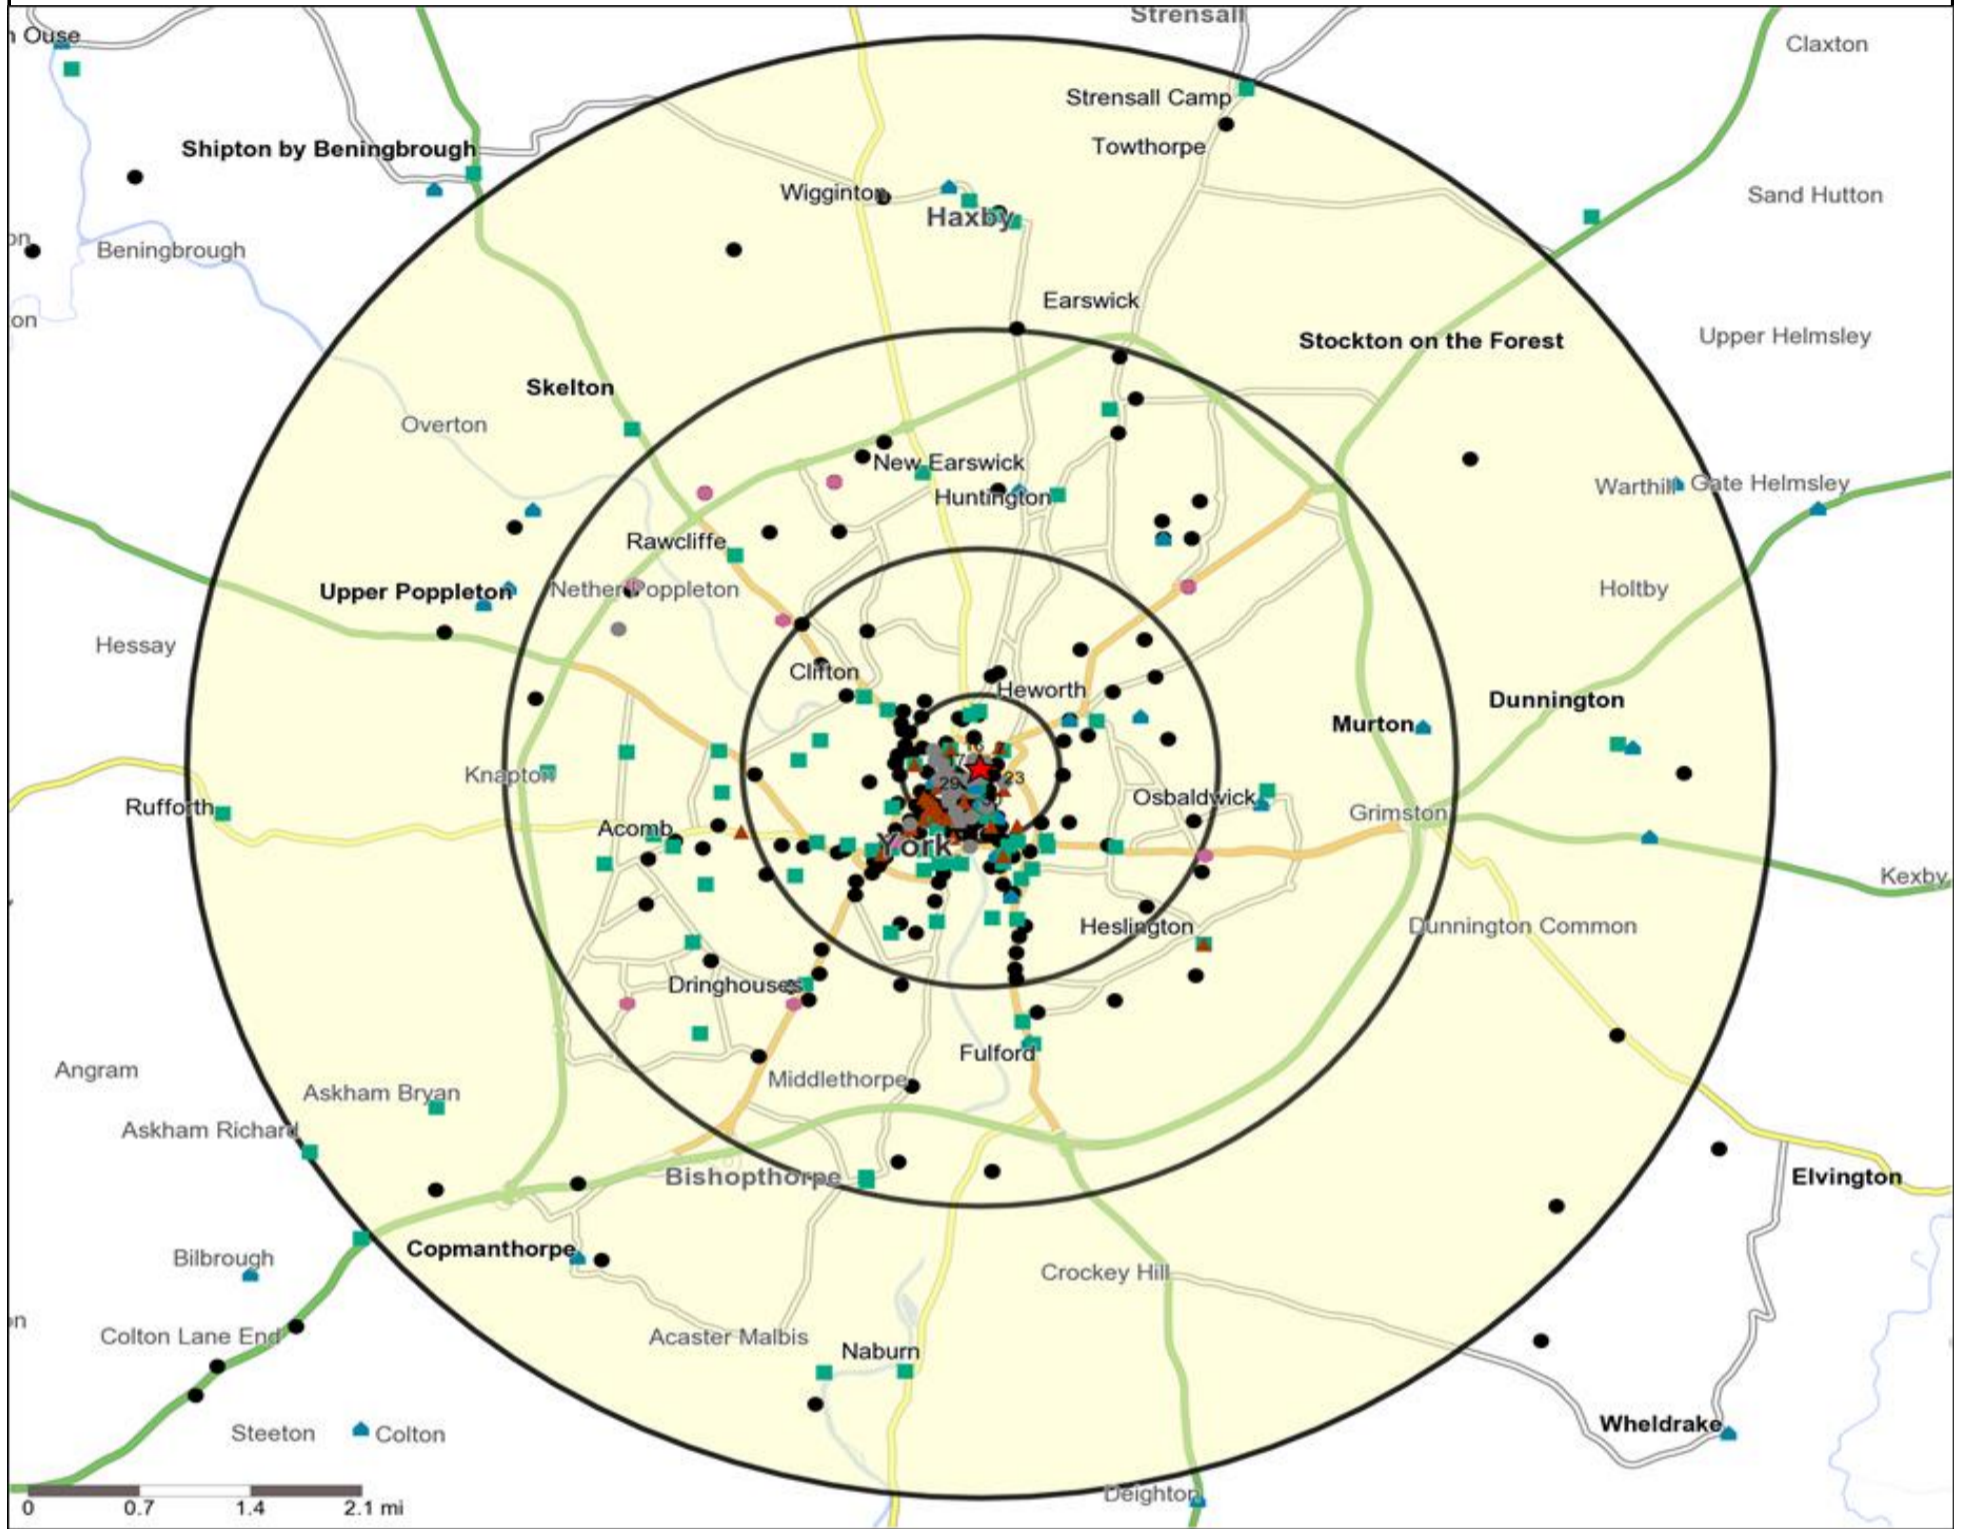

Competition Map and Data: ROYAL OAK, YORK (200088)

Numbers on competition points relate to the distance ranking in the competition table on page 7. Copyright Experian Ltd, HERE 2015. Ordnance Survey © Crown copyright 2015

- ★ Location
- ⬡ Branded Food
- ▲ Dry Led
- Café / Wine Bar
- Other
- 0.5, 1.5, 3 & 5 Mile Distance
- ▲ Circuit Bar
- Rural Character
- ~ Rivers, Canals and Lakes
- Community Local

Competition Type Summary Table

Reporting Category	0 - 0.5 Miles	0 - 1.5 Miles	0 - 3.0 Miles	0 - 5.0 Miles
Café / Wine Bar	36	40	40	40
Circuit Bar	39	49	51	51
Community Local	20	53	76	88
Dry Led	6	12	16	24
Branded Food Pub	0	1	11	11
Rural	0	0	0	0
Other	131	234	293	312
Total	232	389	487	526