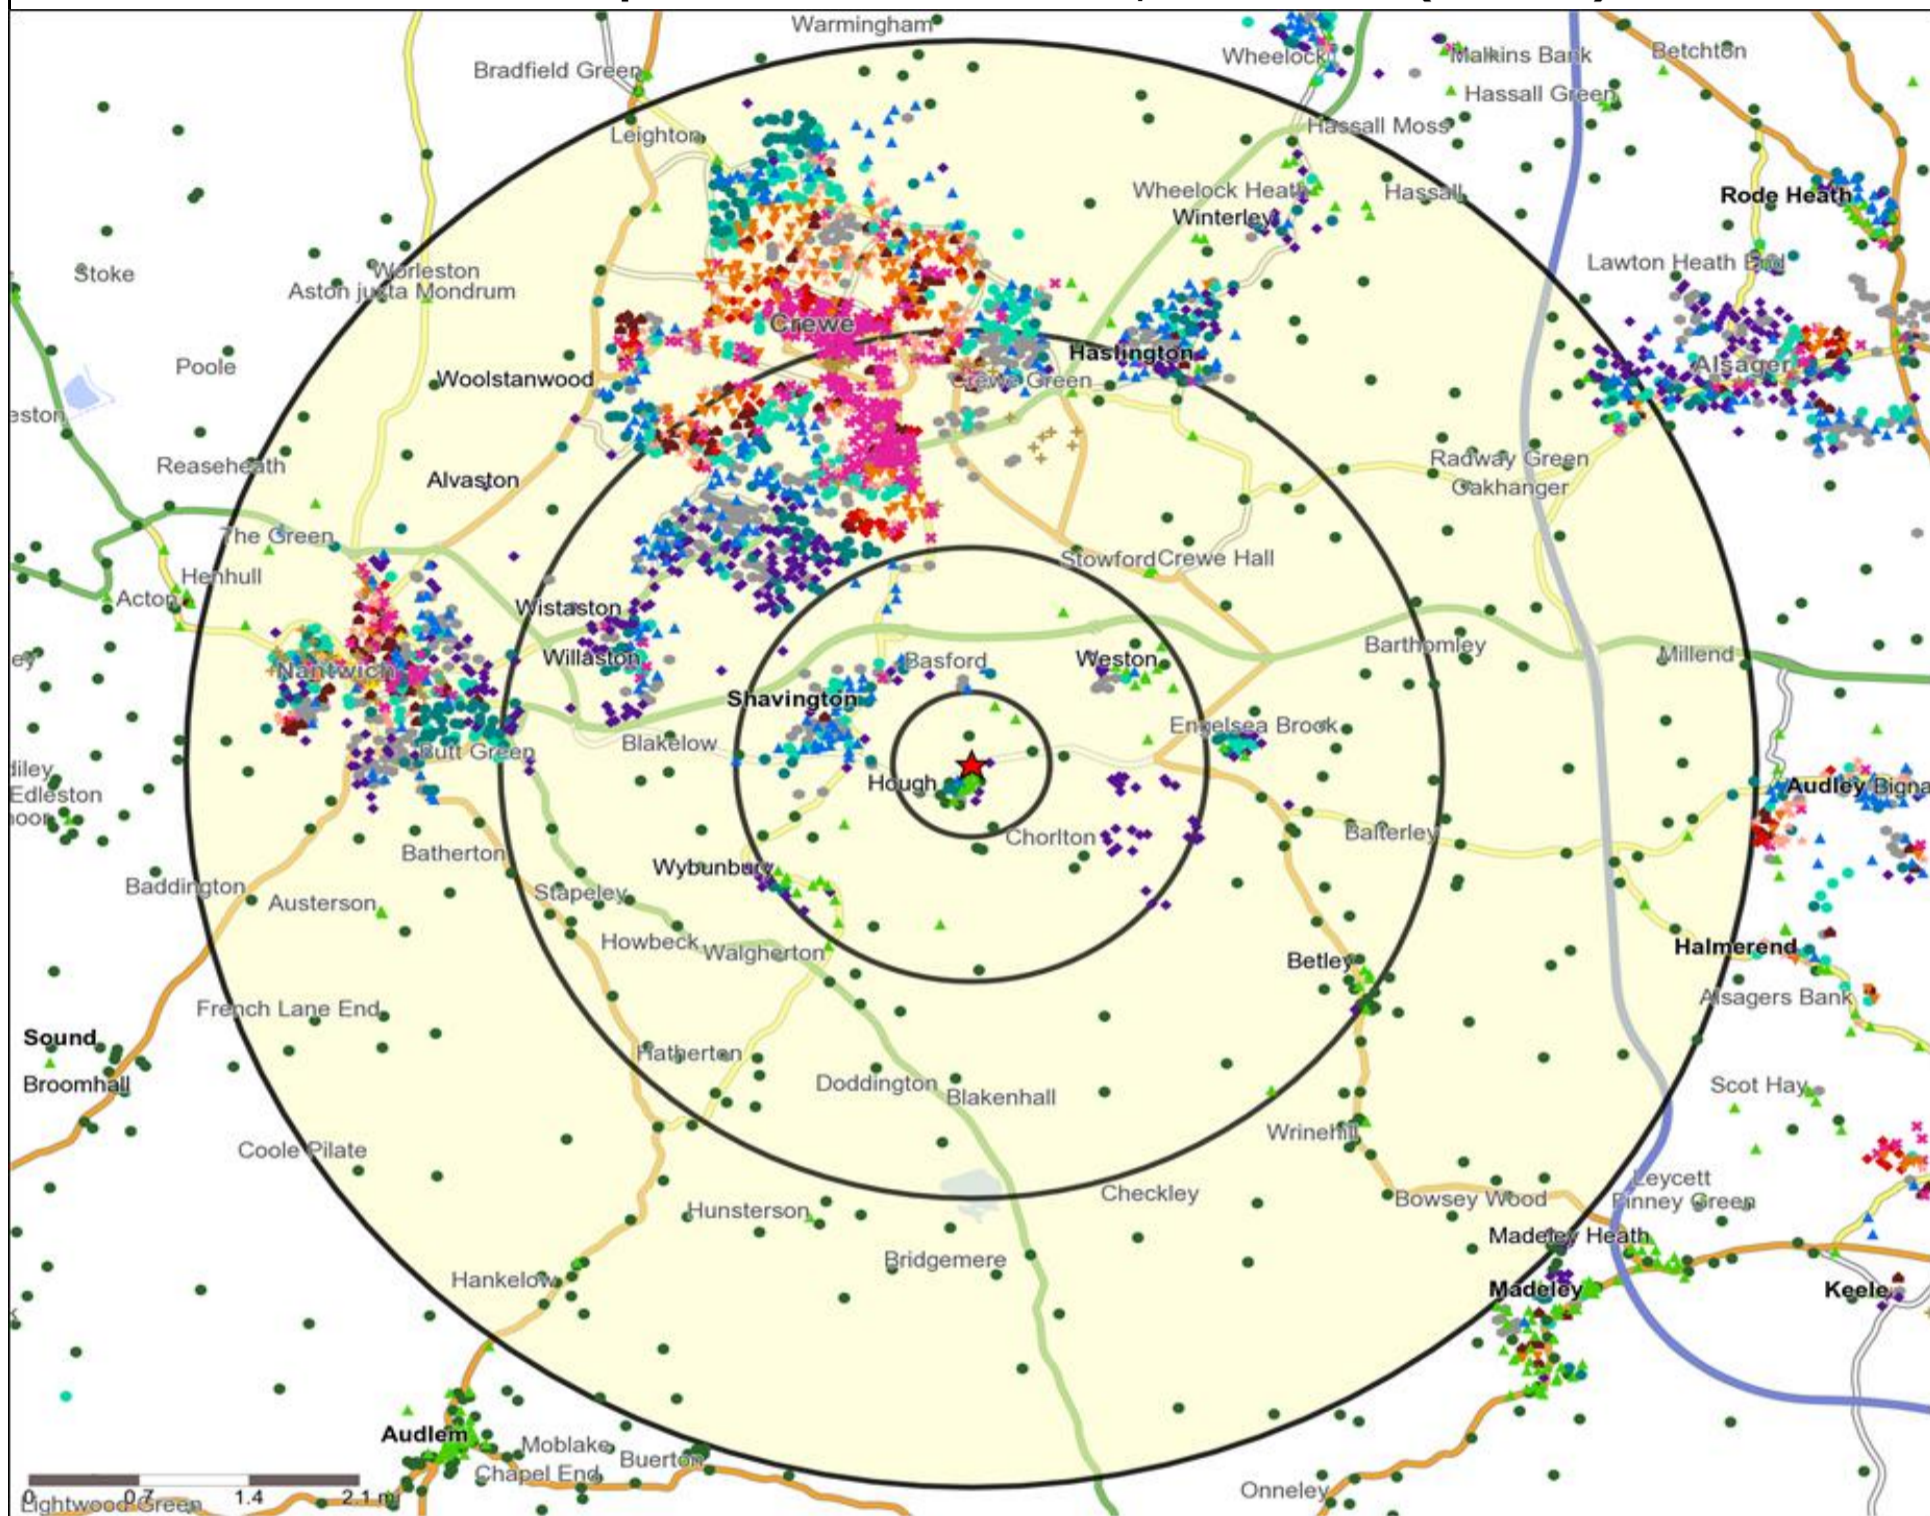

Mosaic UK Map and Data: WHITE HART, HOUGH NR. (200943)

Copyright Experian Ltd, HERE 2015. Ordnance Survey © Crown copyright 2015