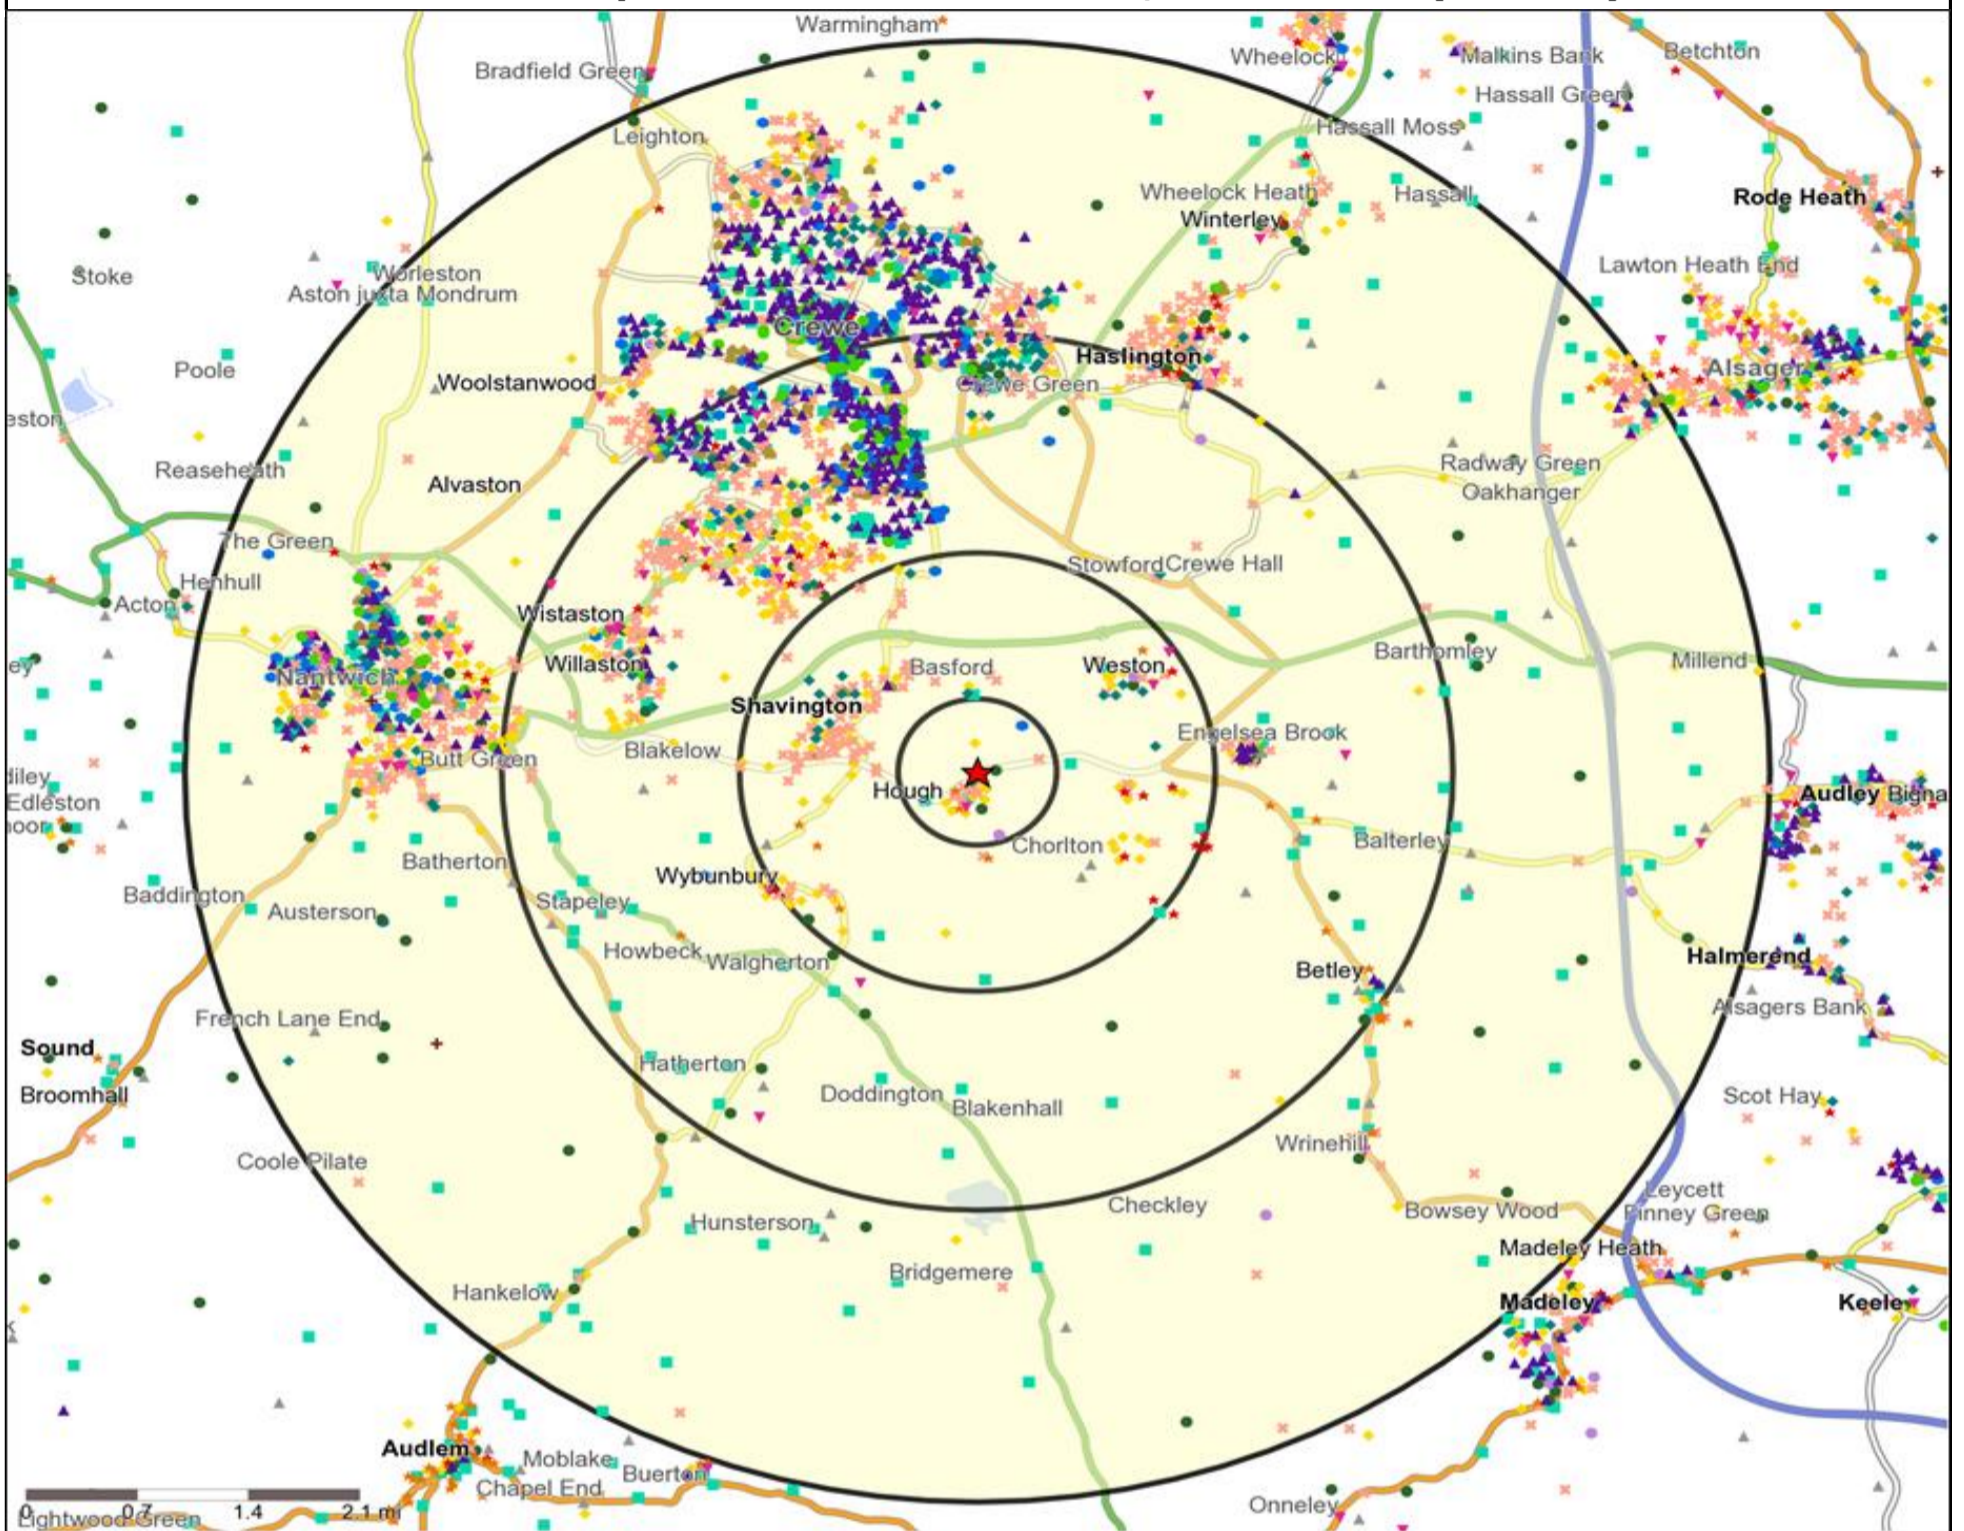

Mosaic UK Map and Data: WHITE HART, HOUGH NR. (200943)

Copyright Experian Ltd, HERE 2015. Ordnance Survey © Crown copyright 2015

- ★ Location
- 0.5, 1.5, 3 & 5 Mile Distance
- ~ Rivers, Canals and Lakes
- Mosaic UK Groups**
- A City Prosperity
- ◆ B Prestige Positions
- C Country Living
- ▲ D Rural Reality
- E Senior Security
- ▲ F Suburban Stability
- G Domestic Success
- H Aspiring Homemakers
- ▲ I Family Basics
- ✕ J Transient Renters
- ◆ K Municipal Challenge
- L Vintage Value
- ★ M Modest Traditions
- ★ N Urban Cohesion
- ✕ O Rental Hubs

Mosaic UK Data Table (Residential)

	Count:	Index:
	0 - 0.5 Miles	0 - 0.5 Miles
A City Prosperity (18+)	0	0
B Prestige Positions (18+)	0	0
C Country Living (18+)	198	174
D Rural Reality (18+)	874	768
E Senior Security (18+)	289	216
F Suburban Stability (18+)	0	0
G Domestic Success (18+)	251	182
H Aspiring Homemakers (18+)	0	0
I Family Basics (18+)	0	0
J Transient Renters (18+)	0	0
K Municipal Challenge (18+)	0	0
L Vintage Value (18+)	30	29
M Modest Traditions (18+)	0	0
N Urban Cohesion (18+)	0	0
O Rental Hubs (18+)	0	0
Adults 18+ estimate 2015	1,642	100

Occasions Map and Data: WHITE HART, HOUGH NR. (200943)

Copyright Experian Ltd, HERE 2015. Ordnance Survey © Crown copyright 2015

- ★ Location
- 0.5, 1.5, 3 & 5 Mile Distance
- ~ Rivers, Canals and Lakes
- Occasions Types
- 01 Mine's a Pint
- ◆ 02 Early Doors
- 03 Everyday is Friday
- ▲ 04 Weekend Millionaires
- 05 Out On The Town
- ▲ 06 Business and Pleasure
- 07 Sporting Pints
- 08 Student Social
- ▲ 09 Leisurely Lunch
- 10 Wining and Dining
- ▲ 11 Household Outing
- ★ 12 Midweek Meal Deal
- ◆ 13 Date Night
- ★ 14 Birthday Treat
- + 15 Pre Show Meal

-  Location
-  Branded Food
-  Dry Led
-  Café / Wine Bar
-  Other
-  0.5, 1.5, 3 & 5 Mile Distance
-  Circuit Bar
-  Rural Character
-  Rivers, Canals and Lakes
-  Community Local

Competition Type Summary Table