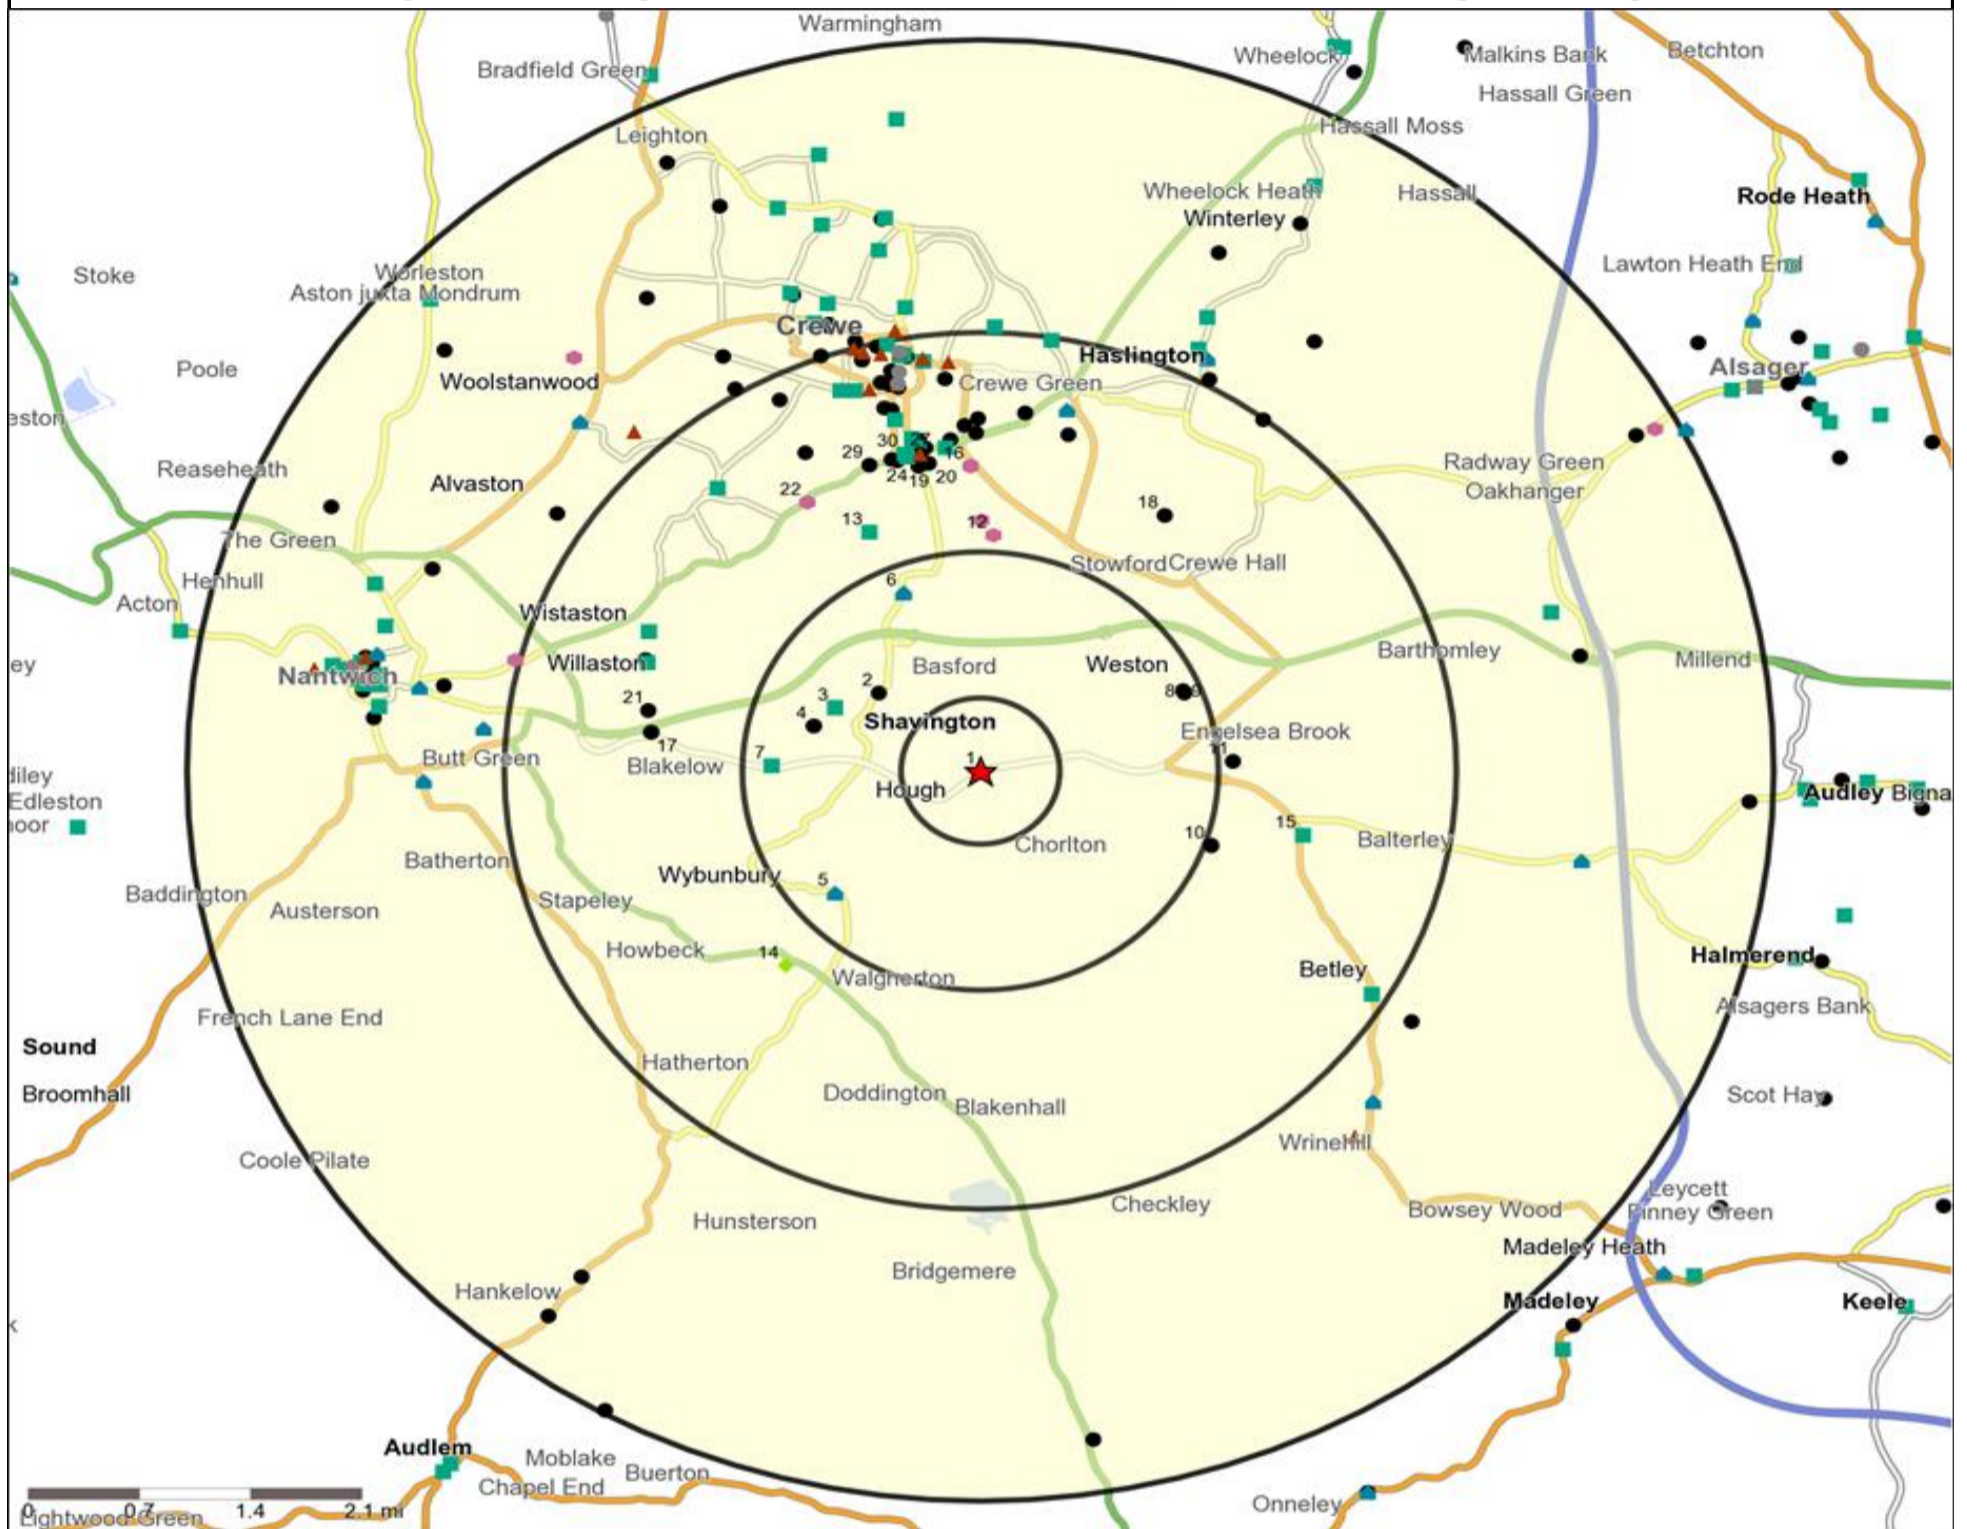

Competition Map and Data: WHITE HART, HOUGH NR. (200943)

Numbers on competition points relate to the distance ranking in the competition table on page 7. Copyright Experian Ltd, HERE 2015. Ordnance Survey © Crown copyright 2015