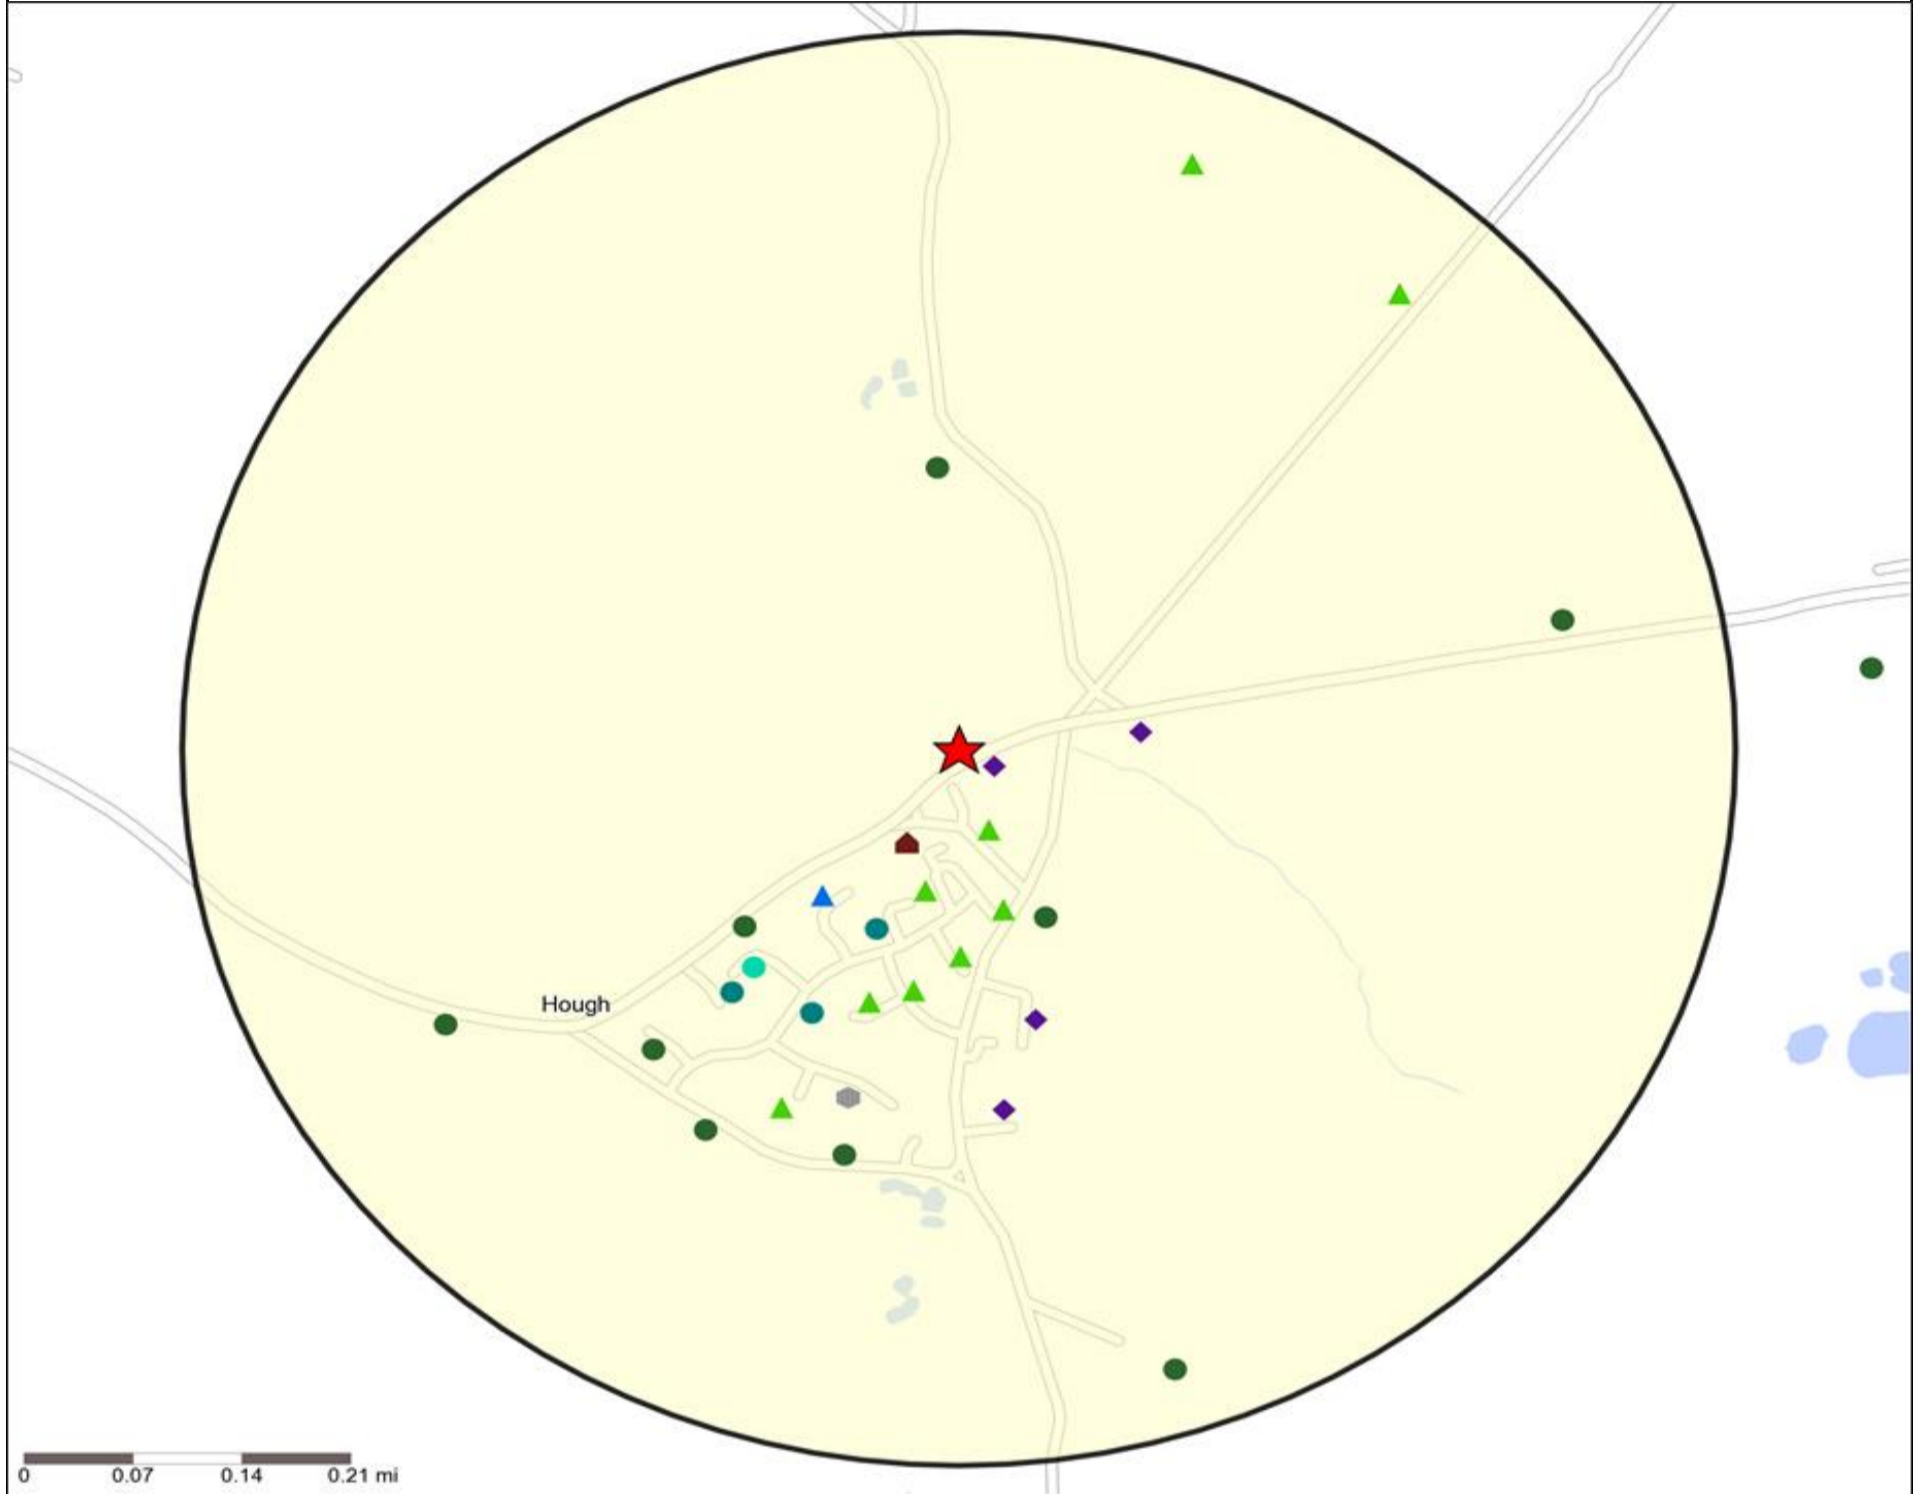

Mosaic UK Map and Data: WHITE HART, HOUGH NR. (200943)

Copyright Experian Ltd, HERE 2015. Ordnance Survey © Crown copyright 2015

Mosaic UK Data Table (Residential)

	Count:					Index:				
	0 - 0.5 Miles	0 - 1.5 Miles	0 - 3.0 Miles	0 - 5.0 Miles	15 Min Drivetime	0 - 0.5	0 - 1.5	0 - 3.0	0 - 5.0	15 Min Drivetime
A City Prosperity (18+)	0	0	0	13	13	0	0	0	1	1
B Prestige Positions (18+)	0	7	315	1,557	1,508	0	4	41	39	37
C Country Living (18+)	198	637	931	2,523	3,255	174	372	127	66	84
D Rural Reality (18+)	874	1,094	1,755	3,072	3,828	768	640	241	81	99
E Senior Security (18+)	289	447	2,012	9,608	9,284	216	223	235	216	204
F Suburban Stability (18+)	0	0	1,235	5,289	5,336	0	0	192	158	156
G Domestic Success (18+)	251	251	924	1,451	1,461	182	121	104	32	31
H Aspiring Homemakers (18+)	0	0	732	2,868	2,868	0	0	76	58	56
I Family Basics (18+)	0	0	875	6,574	6,574	0	0	115	166	163
J Transient Renters (18+)	0	0	432	7,837	7,837	0	0	71	248	243
K Municipal Challenge (18+)	0	0	100	611	611	0	0	16	19	19
L Vintage Value (18+)	30	30	1,014	5,697	5,697	29	19	153	165	162
M Modest Traditions (18+)	0	0	87	1,714	1,714	0	0	17	66	65
N Urban Cohesion (18+)	0	0	0	725	725	0	0	0	25	25
O Rental Hubs (18+)	0	0	114	5,172	5,172	0	0	14	123	120
Adults 18+ estimate 2015	1,642	2,466	10,526	54,711	55,883	100	100	100	100	100

Mosaic UK Map and Data: WHITE HART, HOUGH NR. (200943)

Copyright Experian Ltd, HERE 2015. Ordnance Survey © Crown copyright 2015

- ★ Location
- 0.5, 1.5, 3 & 5 Mile Distance
- ~ Rivers, Canals and Lakes
- Mosaic UK Groups**
- A City Prosperity
- ◆ B Prestige Positions
- C Country Living
- ▲ D Rural Reality
- E Senior Security
- ▲ F Suburban Stability
- G Domestic Success
- H Aspiring Homemakers
- ▲ I Family Basics
- ✕ J Transient Renters
- ◆ K Municipal Challenge
- L Vintage Value
- ★ M Modest Traditions
- ★ N Urban Cohesion
- ✕ O Rental Hubs