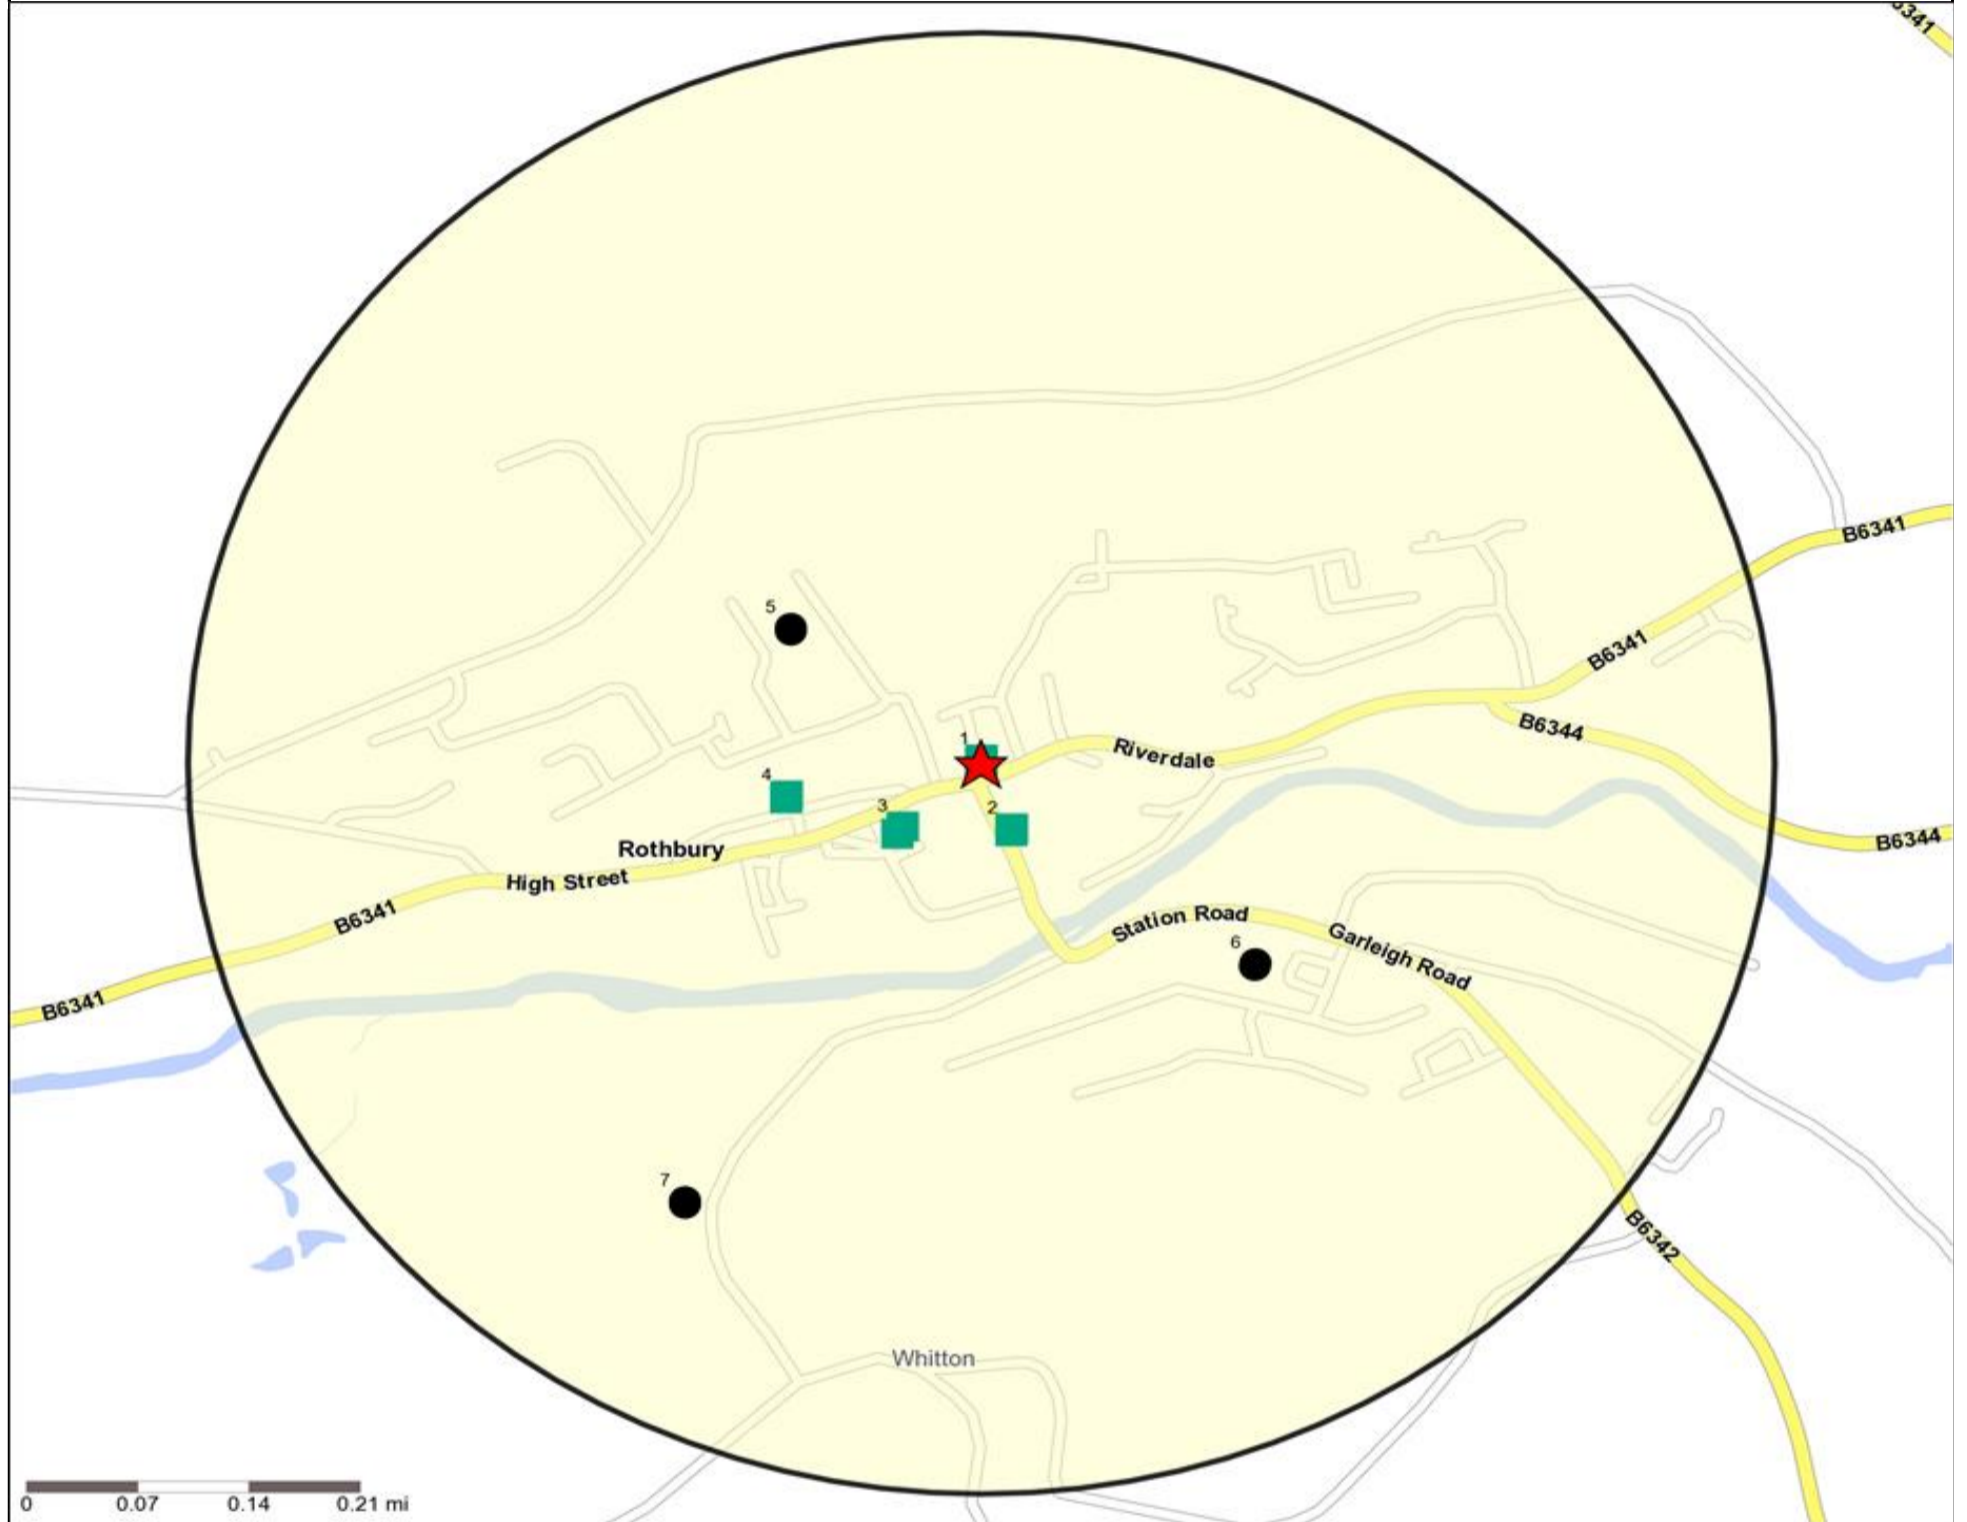

Competition Map and Data: QUEENS HEAD HOTEL, ROTHBURY (201988)

Numbers on competition points relate to the distance ranking in the competition table on page 7. Copyright Experian Ltd, HERE 2015. Ordnance Survey © Crown copyright 2015

- Location
- Branded Food
- Dry Led
- Café / Wine Bar
- Other
- 0.5, 1.5, 3 & 5 Mile Distance
- Circuit Bar
- Rural Character
- Rivers, Canals and Lakes
- Community Local

Competition Type Summary Table

Reporting Category	0 - 0.5 Miles
Café / Wine Bar	0
Circuit Bar	0
Community Local	4
Dry Led	0
Branded Food Pub	0
Rural	0
Other	3
Total	7