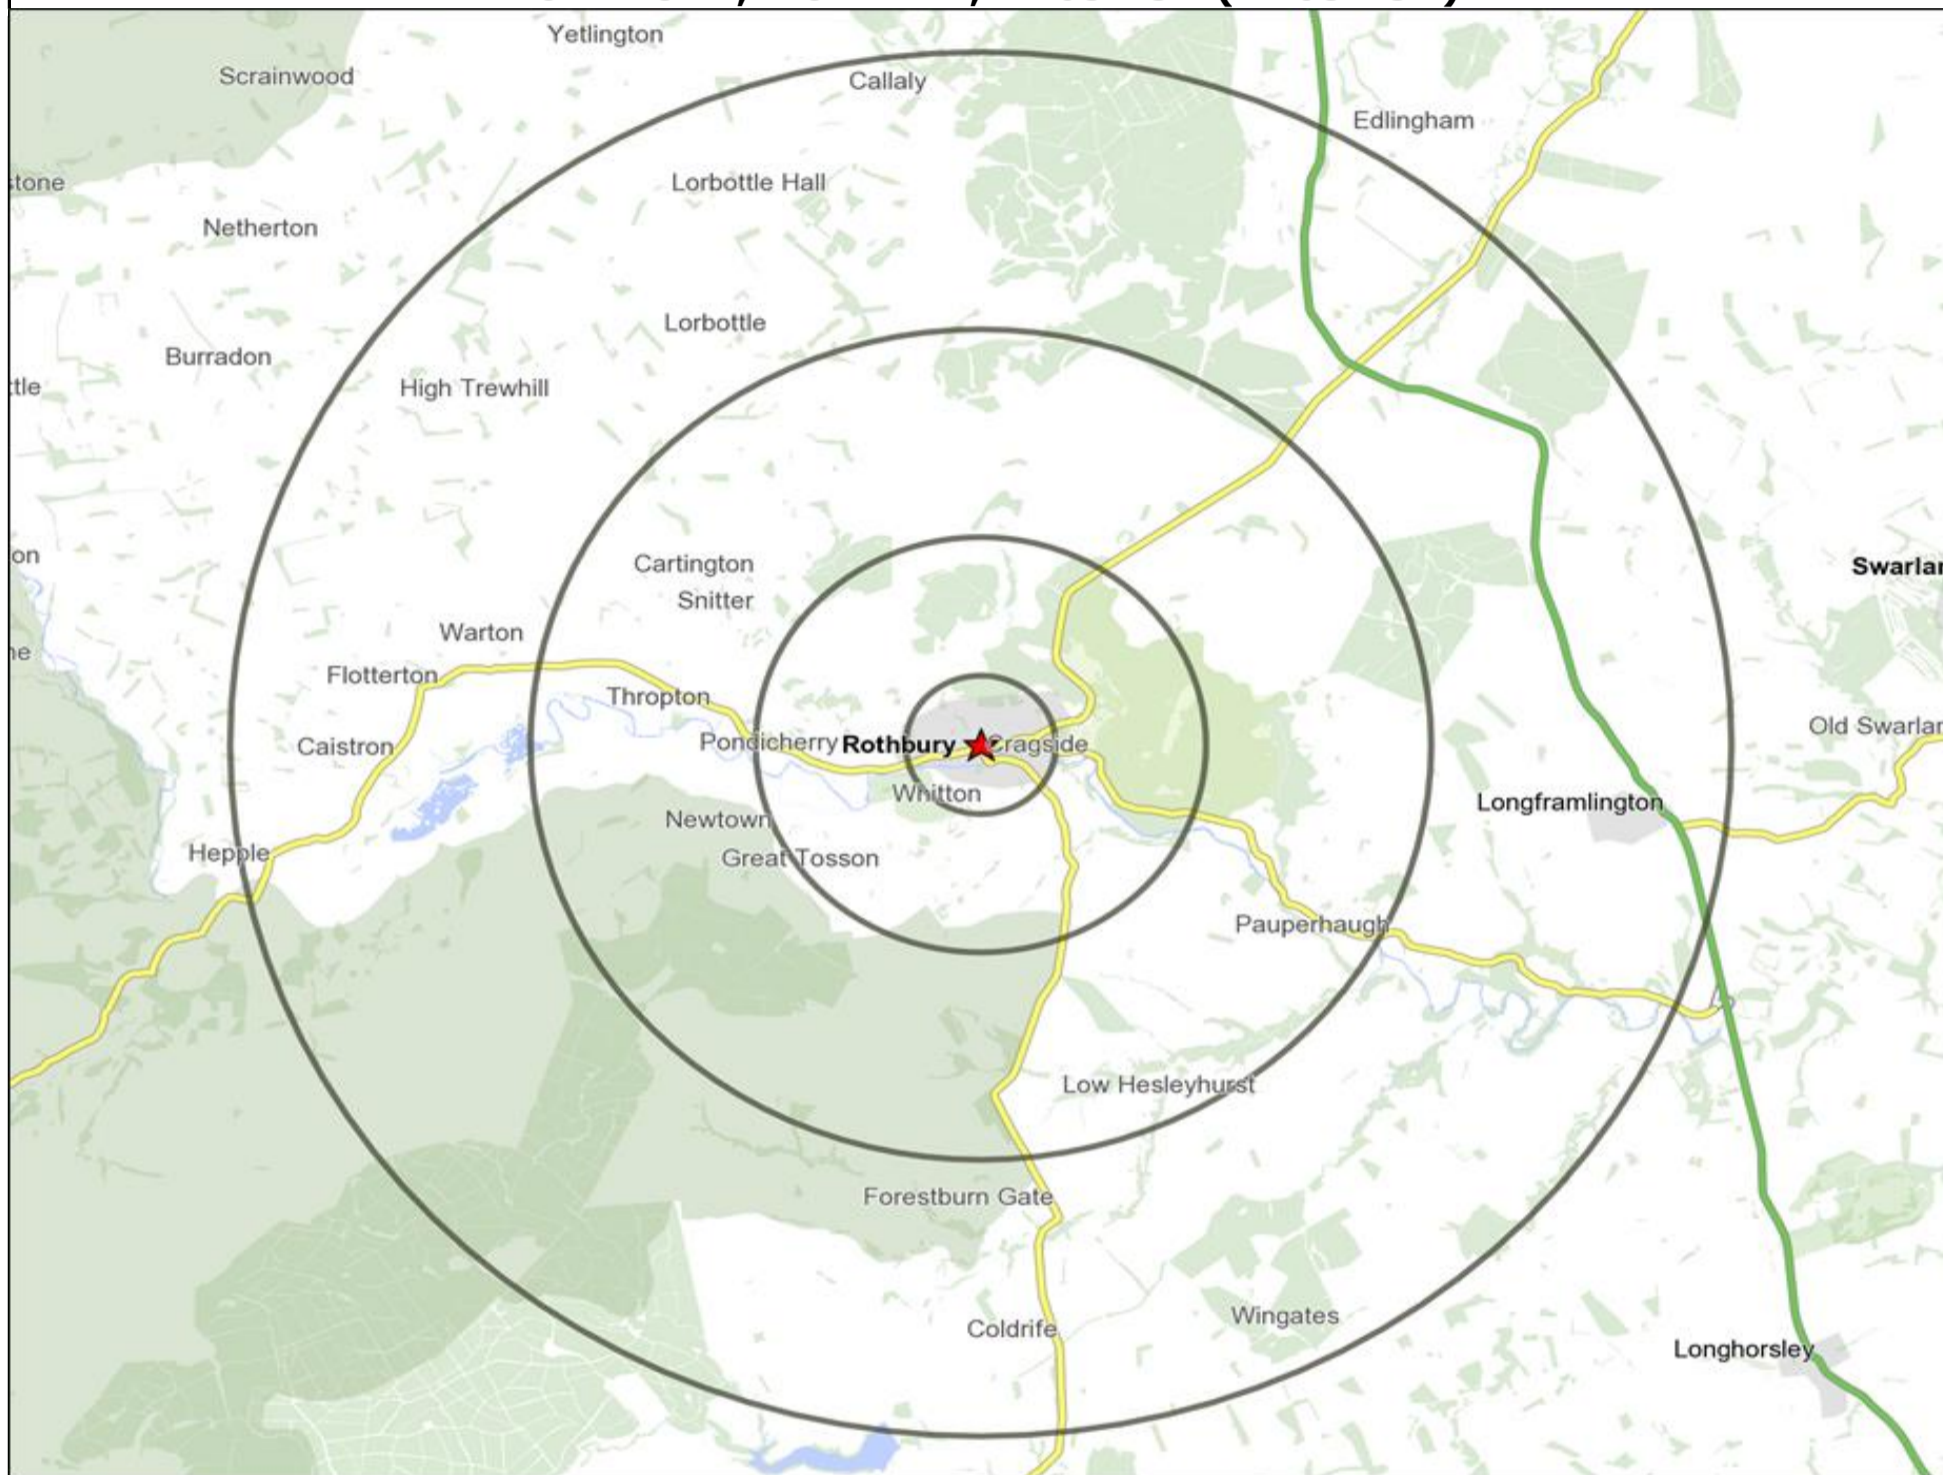

**Customer Profile Report for QUEENS HEAD HOTEL, ROTHBURY (Punch Outlet Number: 201988)
ROTHBURY, MORPETH, NE65 7SR (NE65 7SR)**

Copyright Experian Ltd, HERE 2015. Ordnance Survey © Crown copyright 2015

★ Location ○ 0.5, 1.5, 3 & 5 Mile Distance

Age Data Table

	Count:					Index:				
	0 - 0.5 Miles	0 - 1.5 Miles	0 - 3.0 Miles	0 - 5.0 Miles	15 Min Drivetime	0 - 0.5 Miles	0 - 1.5 Miles	0 - 3.0 Miles	0 - 5.0 Miles	15 Min Drivetime
0-15	267	297	364	539	791	67	66	62	61	67
16-17	26	28	33	50	80	53	50	45	46	54
18-24	55	62	76	119	168	29	29	27	28	29
25-34	134	149	180	230	296	46	45	42	36	34
35-44	263	290	366	516	672	98	95	92	86	84
45-54	272	310	436	771	1,105	90	91	98	115	123
55-64	377	425	591	917	1,218	157	157	167	172	170
65+	732	840	1,078	1,581	2,006	191	194	192	186	176
Population estimate 2015	2,126	2,401	3,124	4,723	6,336	100	100	100	100	100

Mosaic UK Map and Data: QUEENS HEAD HOTEL, ROTHBURY (201988)

Copyright Experian Ltd, HERE 2015. Ordnance Survey © Crown copyright 2015

- Location
- 0.5, 1.5, 3 & 5 Mile Distance
- Rivers, Canals and Lakes
- Mosaic UK Groups**
- A City Prosperity
- C Country Living
- D Rural Reality
- E Senior Security
- F Suburban Stability
- G Domestic Success
- H Aspiring Homemakers
- I Family Basics
- J Transient Renters
- K Municipal Challenge
- L Vintage Value
- M Modest Traditions
- N Urban Cohesion
- O Rental Hubs

Occasions Map and Data: QUEENS HEAD HOTEL, ROTHBURY (201988)

Copyright Experian Ltd, HERE 2015. Ordnance Survey © Crown copyright 2015

- ★ Location
- 0.5, 1.5, 3 & 5 Mile Distance
- ~ Rivers, Canals and Lakes
- 01 Mine's a Pint
- ◆ 02 Early Doors
- 03 Everyday is Friday
- ▲ 04 Weekend Millionaires
- 05 Out On The Town
- ▲ 06 Business and Pleasure
- 07 Sporting Pints
- 08 Student Social
- ▼ 09 Leisurely Lunch
- ▲ 10 Wining and Dining
- ▲ 11 Household Outing
- ★ 12 Midweek Meal Deal
- ◆ 13 Date Night
- ★ 14 Birthday Treat
- + 15 Pre Show Meal