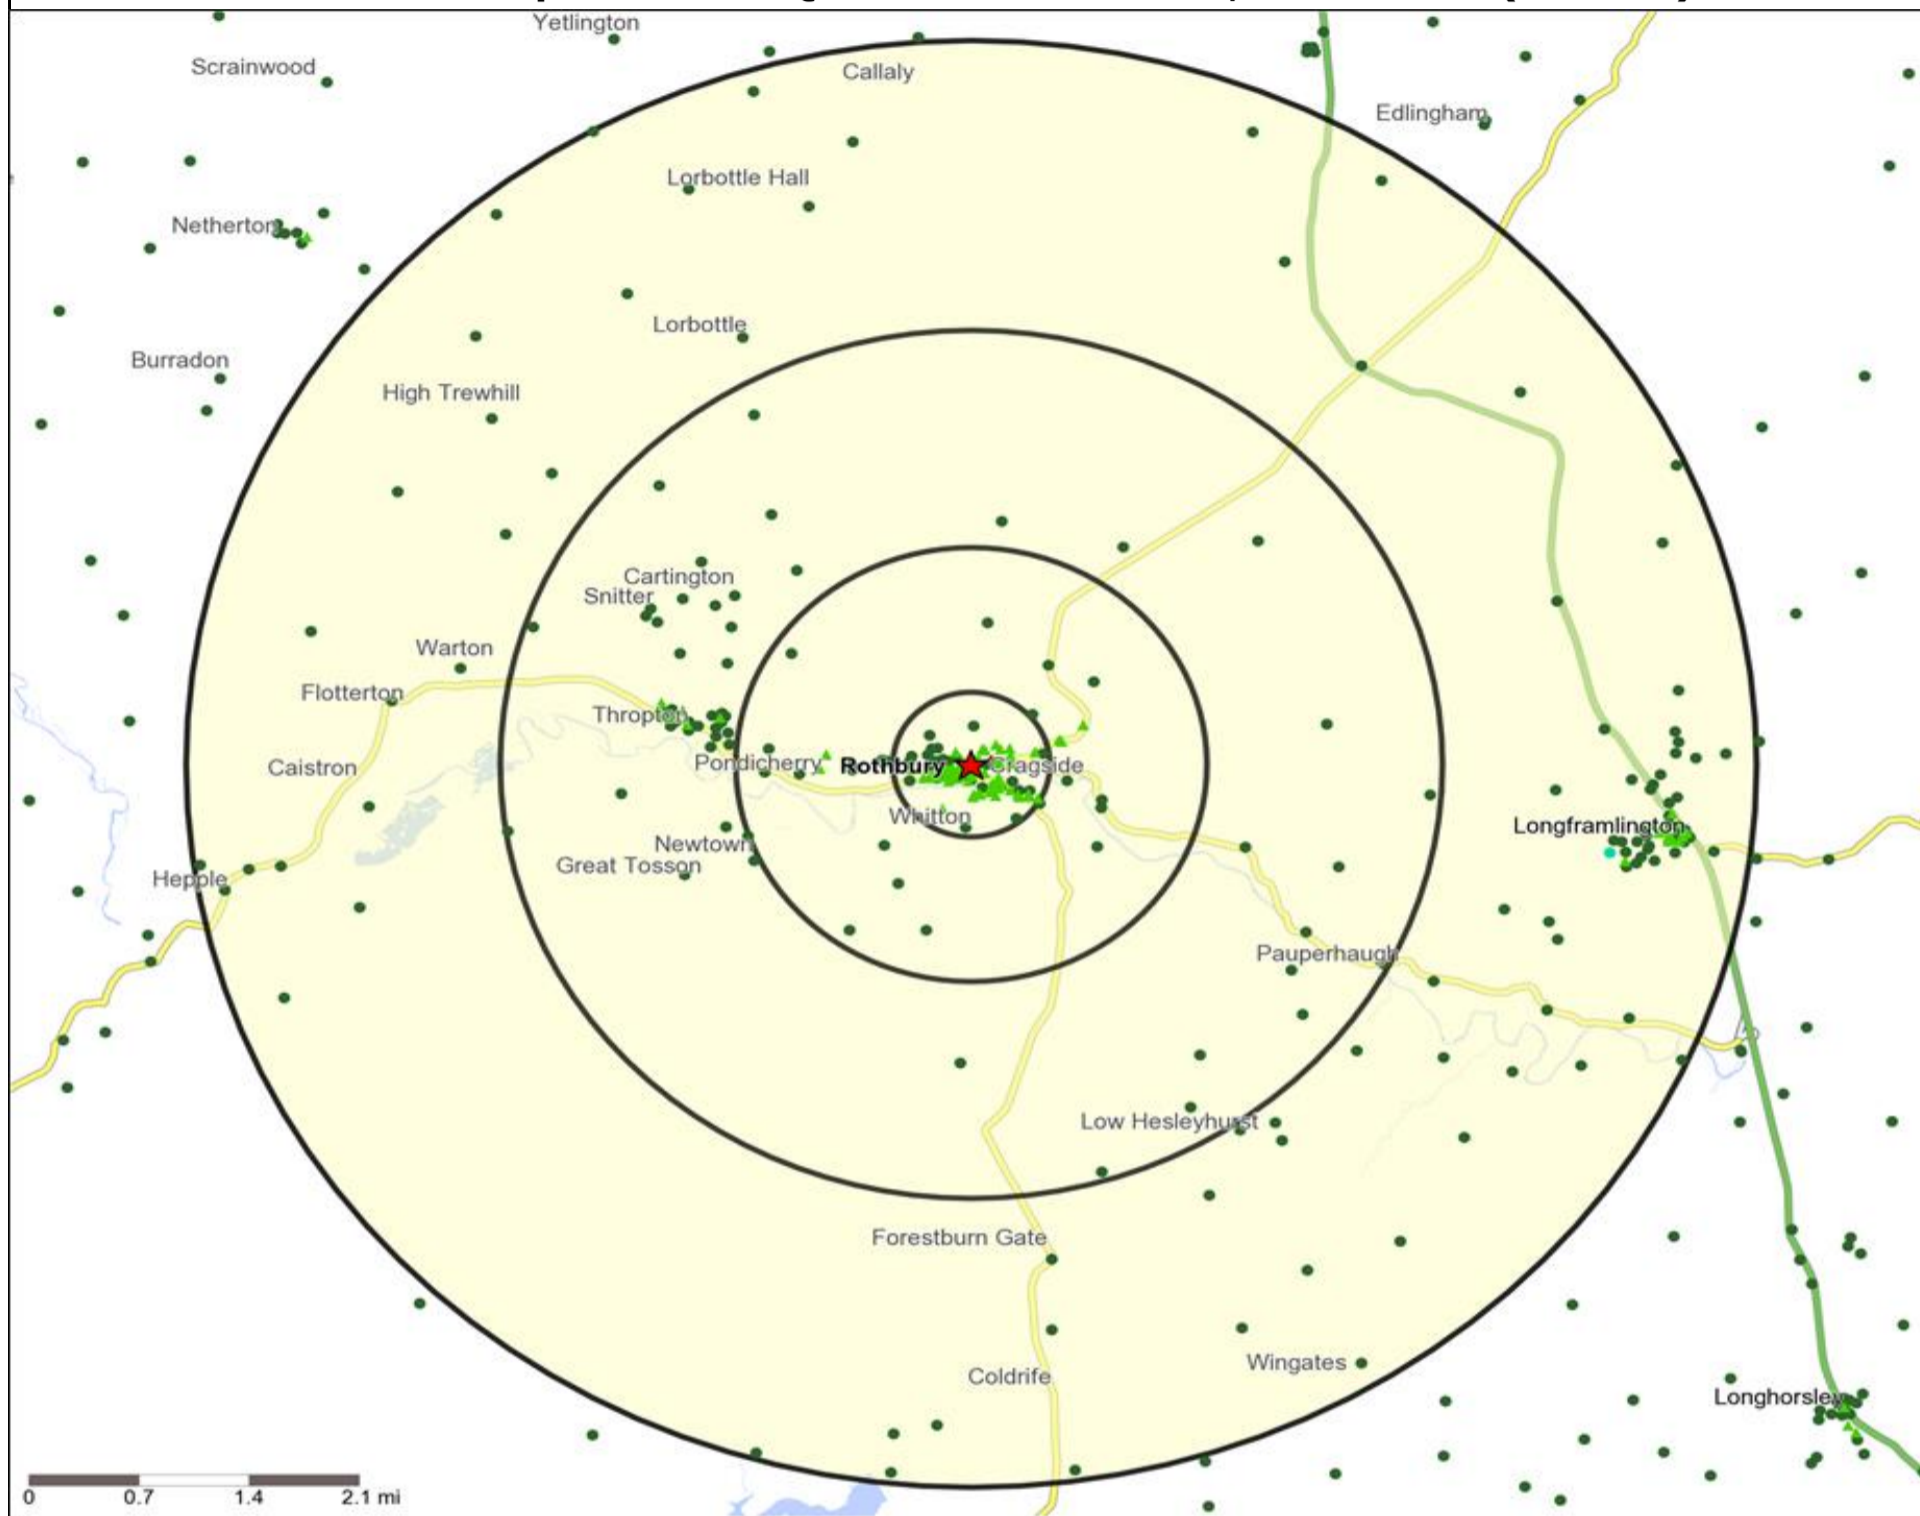

★ Location ○ 0.5, 1.5, 3 & 5 Mile Distance

Age Data Table

	Count:					Index:				
	0 - 0.5 Miles	0 - 1.5 Miles	0 - 3.0 Miles	0 - 5.0 Miles	15 Min Drivetime	0 - 0.5 Miles	0 - 1.5 Miles	0 - 3.0 Miles	0 - 5.0 Miles	15 Min Drivetime
0-15	267	297	364	539	791	67	66	62	61	67
16-17	26	28	33	50	80	53	50	45	46	54
18-24	55	62	76	119	168	29	29	27	28	29
25-34	134	149	180	230	296	46	45	42	36	34
35-44	263	290	366	516	672	98	95	92	86	84
45-54	272	310	436	771	1,105	90	91	98	115	123
55-64	377	425	591	917	1,218	157	157	167	172	170
65+	732	840	1,078	1,581	2,006	191	194	192	186	176
Population estimate 2015	2,126	2,401	3,124	4,723	6,336	100	100	100	100	100

Mosaic UK Map and Data: QUEENS HEAD HOTEL, ROTHBURY (201988)

Copyright Experian Ltd, HERE 2015. Ordnance Survey © Crown copyright 2015

- Location
- 0.5, 1.5, 3 & 5 Mile Distance
- Rivers, Canals and Lakes
- Mosaic UK Groups**
- A City Prosperity
- C Country Living
- D Rural Reality
- E Senior Security
- F Suburban Stability
- G Domestic Success
- H Aspiring Homemakers
- I Family Basics
- J Transient Renters
- K Municipal Challenge
- L Vintage Value
- M Modest Traditions
- N Urban Cohesion
- O Rental Hubs

Occasions Map and Data: QUEENS HEAD HOTEL, ROTHBURY (201988)

Copyright Experian Ltd, HERE 2015. Ordnance Survey © Crown copyright 2015

- ★ Location
- 0.5, 1.5, 3 & 5 Mile Distance
- ~ Rivers, Canals and Lakes
- 01 Mine's a Pint
- ◆ 02 Early Doors
- 03 Everyday is Friday
- ▲ 04 Weekend Millionaires
- 05 Out On The Town
- ▲ 06 Business and Pleasure
- 07 Sporting Pints
- 08 Student Social
- ▼ 09 Leisurely Lunch
- ▲ 10 Wining and Dining
- ▲ 11 Household Outing
- ★ 12 Midweek Meal Deal
- ◆ 13 Date Night
- ★ 14 Birthday Treat
- + 15 Pre Show Meal

- ★ Location
- ⬠ Branded Food
- 🏠 Dry Led
- Café / Wine Bar
- Other
- 0.5, 1.5, 3 & 5 Mile Distance
- ▲ Circuit Bar
- ◆ Rural Character
- 🌊 Rivers, Canals and Lakes
- Community Local

Competition Type Summary Table