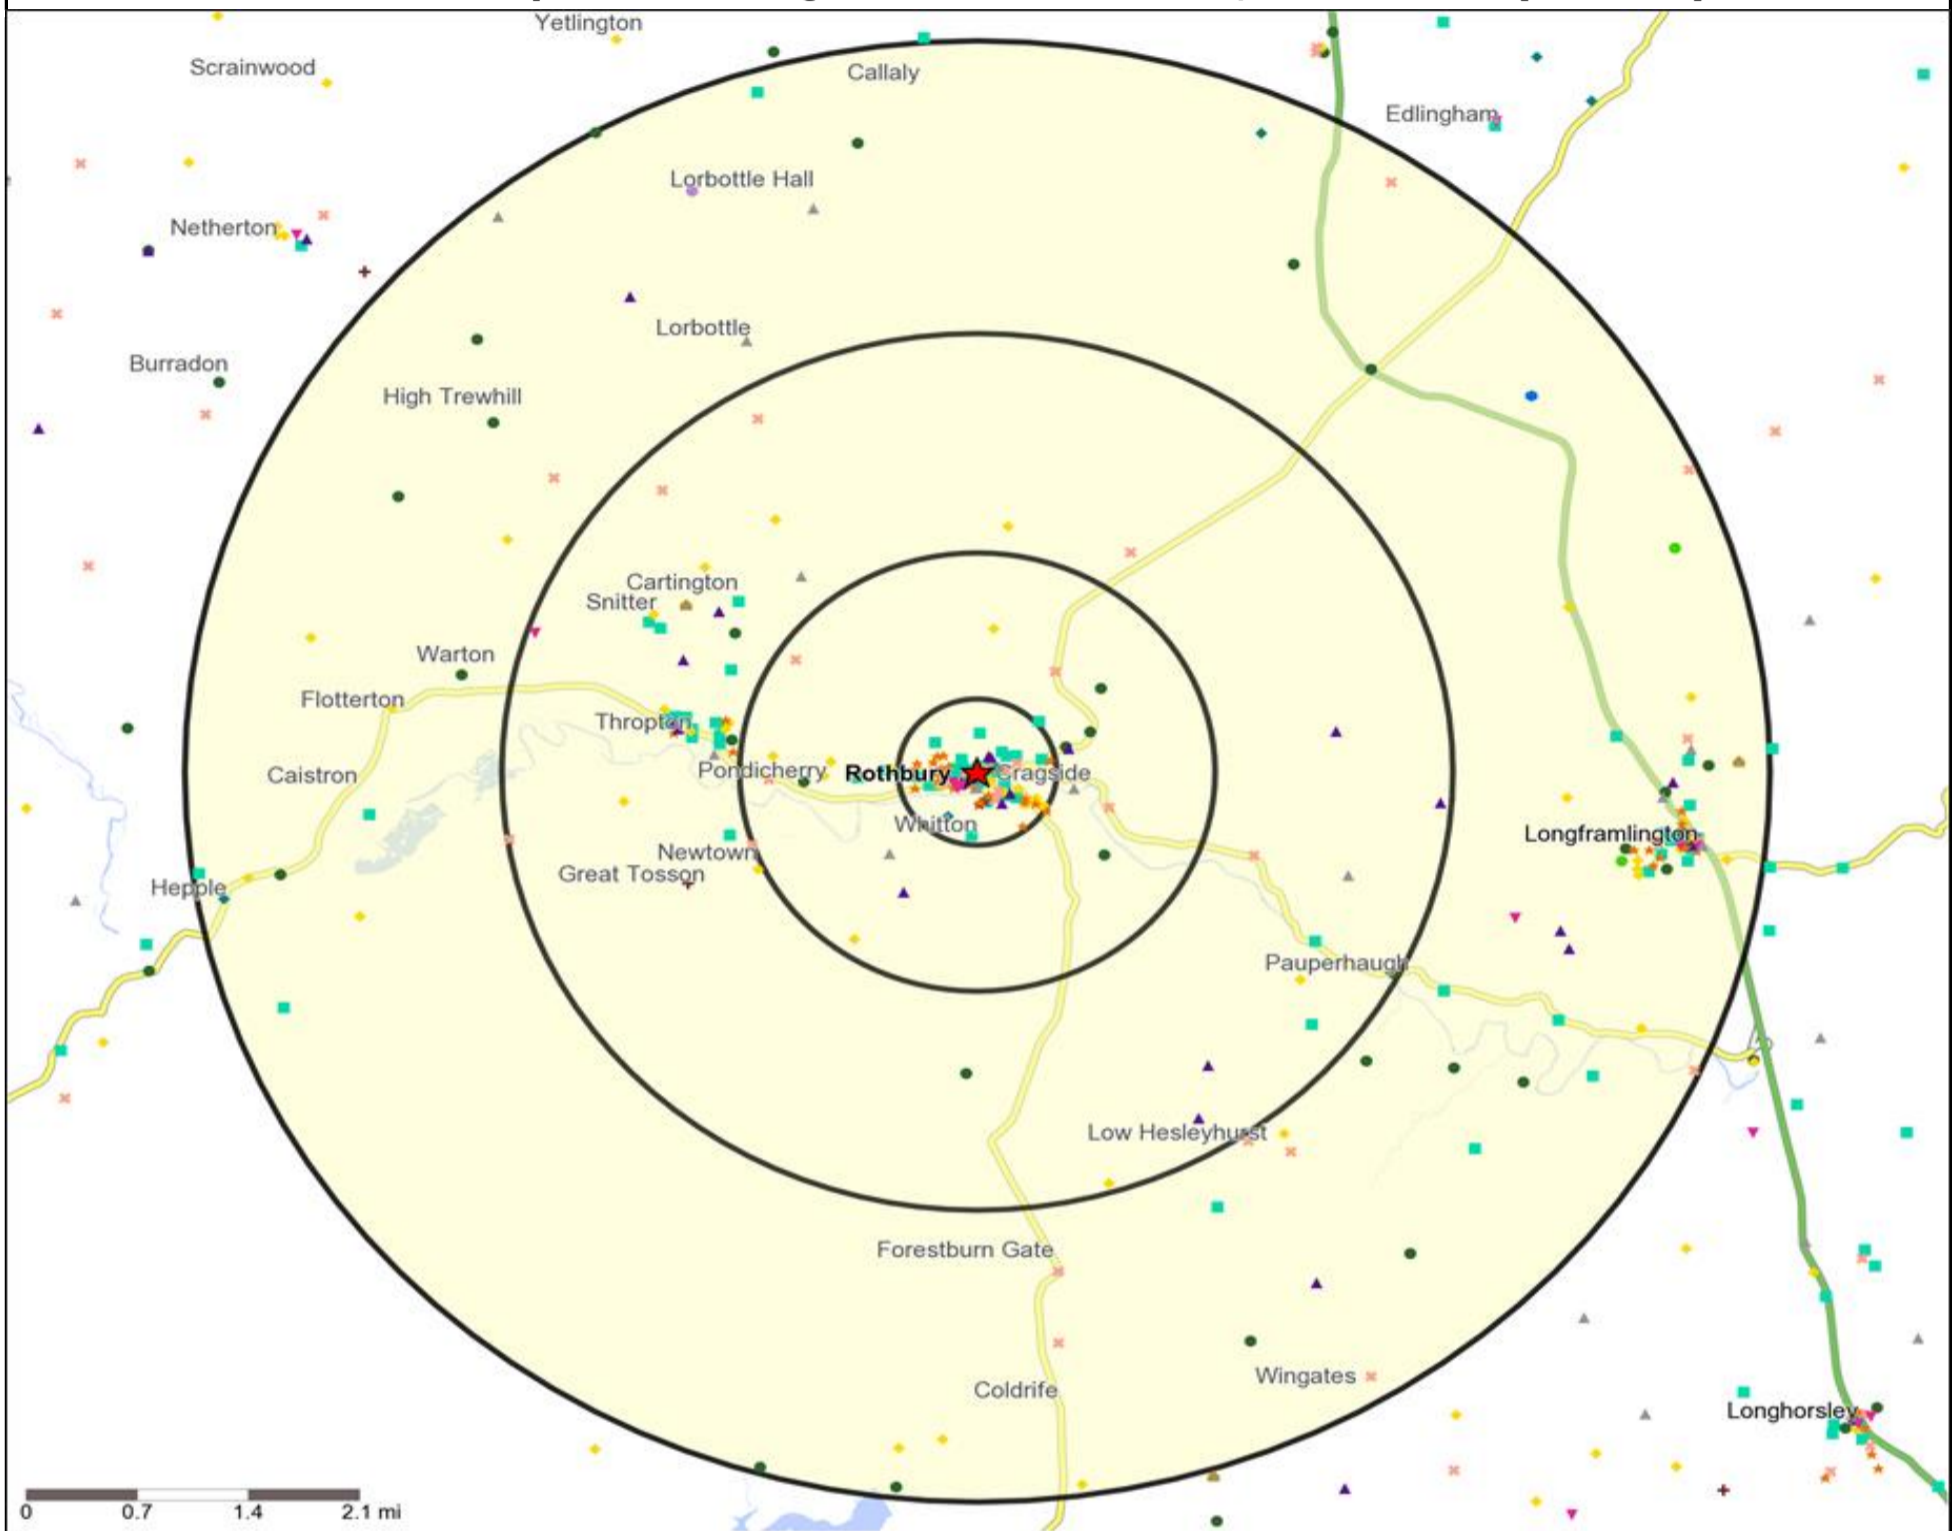

Mosaic UK Map and Data: QUEENS HEAD HOTEL, ROTHBURY (201988)

Copyright Experian Ltd, HERE 2015. Ordnance Survey © Crown copyright 2015

- ★ Location
- Mosaic UK Groups
- ▲ D Rural Reality
- H Aspiring Homemakers
- L Vintage Value
- 0.5,1.5,3 & 5 Mile Distance
- A City Prosperity
- E Senior Security
- ▼ I Family Basics
- ★ M Modest Traditions
- ~ Rivers, Canals and Lakes
- ◆ B Prestige Positions
- ▲ F Suburban Stability
- ✖ J Transient Renters
- ★ N Urban Cohesion
- C Country Living
- G Domestic Success
- ◆ K Municipal Challenge
- + O Rental Hubs

Mosaic UK Data Table (Residential)

	Count:	Index:
	0 - 0.5 Miles	0 - 0.5 Miles
A City Prosperity (18+)	0	0
B Prestige Positions (18+)	0	0
C Country Living (18+)	599	471
D Rural Reality (18+)	1,161	914
E Senior Security (18+)	14	9
F Suburban Stability (18+)	0	0
G Domestic Success (18+)	0	0
H Aspiring Homemakers (18+)	0	0
I Family Basics (18+)	0	0
J Transient Renters (18+)	0	0
K Municipal Challenge (18+)	0	0
L Vintage Value (18+)	59	51
M Modest Traditions (18+)	0	0
N Urban Cohesion (18+)	0	0
O Rental Hubs (18+)	0	0
Adults 18+ estimate 2015	1,833	100

Occasions Map and Data: QUEENS HEAD HOTEL, ROTHBURY (201988)

Copyright Experian Ltd, HERE 2015. Ordnance Survey © Crown copyright 2015

- ★ Location
- 0.5, 1.5, 3 & 5 Mile Distance
- ~ Rivers, Canals and Lakes
- 01 Mine's a Pint
- ◆ 02 Early Doors
- 03 Everyday is Friday
- ▲ 04 Weekend Millionaires
- 05 Out On The Town
- ▲ 06 Business and Pleasure
- 07 Sporting Pints
- 08 Student Social
- ▼ 09 Leisurely Lunch
- ▲ 10 Wining and Dining
- ▲ 11 Household Outing
- ★ 12 Midweek Meal Deal
- ◆ 13 Date Night
- ★ 14 Birthday Treat
- + 15 Pre Show Meal

-  Location
-  Branded Food
-  Dry Led
-  Café / Wine Bar
-  Other
-  0.5, 1.5, 3 & 5 Mile Distance
-  Circuit Bar
-  Rural Character
-  Rivers, Canals and Lakes
-  Community Local

Competition Type Summary Table