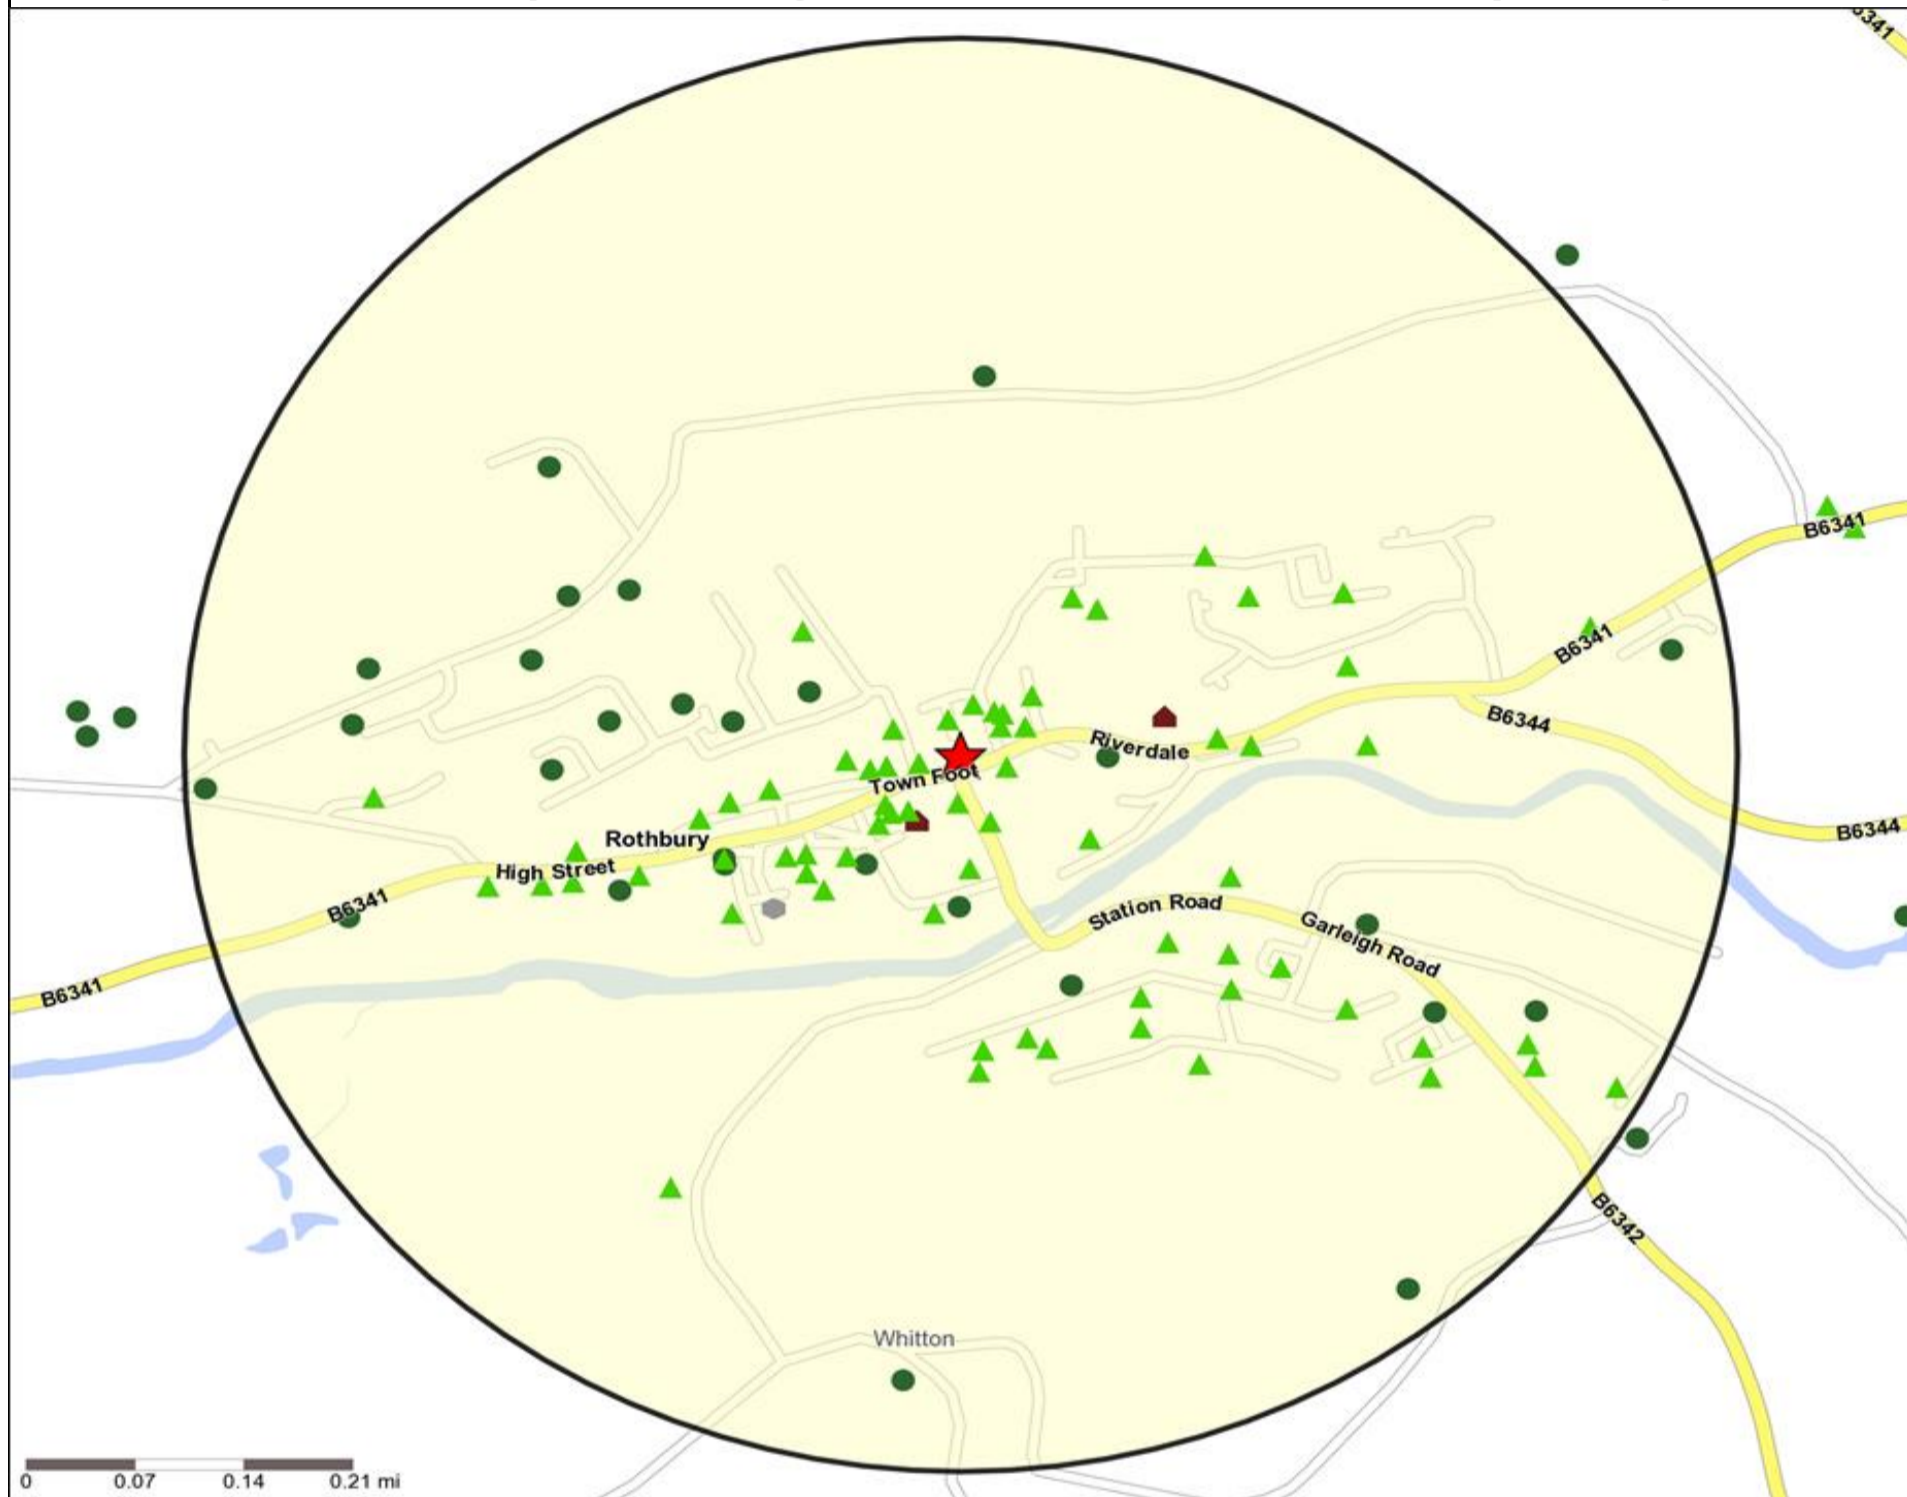

Mosaic UK Map and Data: QUEENS HEAD HOTEL, ROTHBURY (201988)

Copyright Experian Ltd, HERE 2015. Ordnance Survey © Crown copyright 2015

- ★ Location
- Mosaic UK Groups
- ▲ D Rural Reality
- H Aspiring Homemakers
- L Vintage Value
- 0.5,1.5,3 & 5 Mile Distance
- A City Prosperity
- E Senior Security
- ▼ I Family Basics
- ★ M Modest Traditions
- ~ Rivers, Canals and Lakes
- B Prestige Positions
- ▲ F Suburban Stability
- ✖ J Transient Renters
- ★ N Urban Cohesion
- C Country Living
- G Domestic Success
- K Municipal Challenge
- + O Rental Hubs

Mosaic UK Data Table (Residential)

	Count:	Index:
	0 - 0.5 Miles	0 - 0.5 Miles
A City Prosperity (18+)	0	0
B Prestige Positions (18+)	0	0
C Country Living (18+)	599	471
D Rural Reality (18+)	1,161	914
E Senior Security (18+)	14	9
F Suburban Stability (18+)	0	0
G Domestic Success (18+)	0	0
H Aspiring Homemakers (18+)	0	0
I Family Basics (18+)	0	0
J Transient Renters (18+)	0	0
K Municipal Challenge (18+)	0	0
L Vintage Value (18+)	59	51
M Modest Traditions (18+)	0	0
N Urban Cohesion (18+)	0	0
O Rental Hubs (18+)	0	0
Adults 18+ estimate 2015	1,833	100