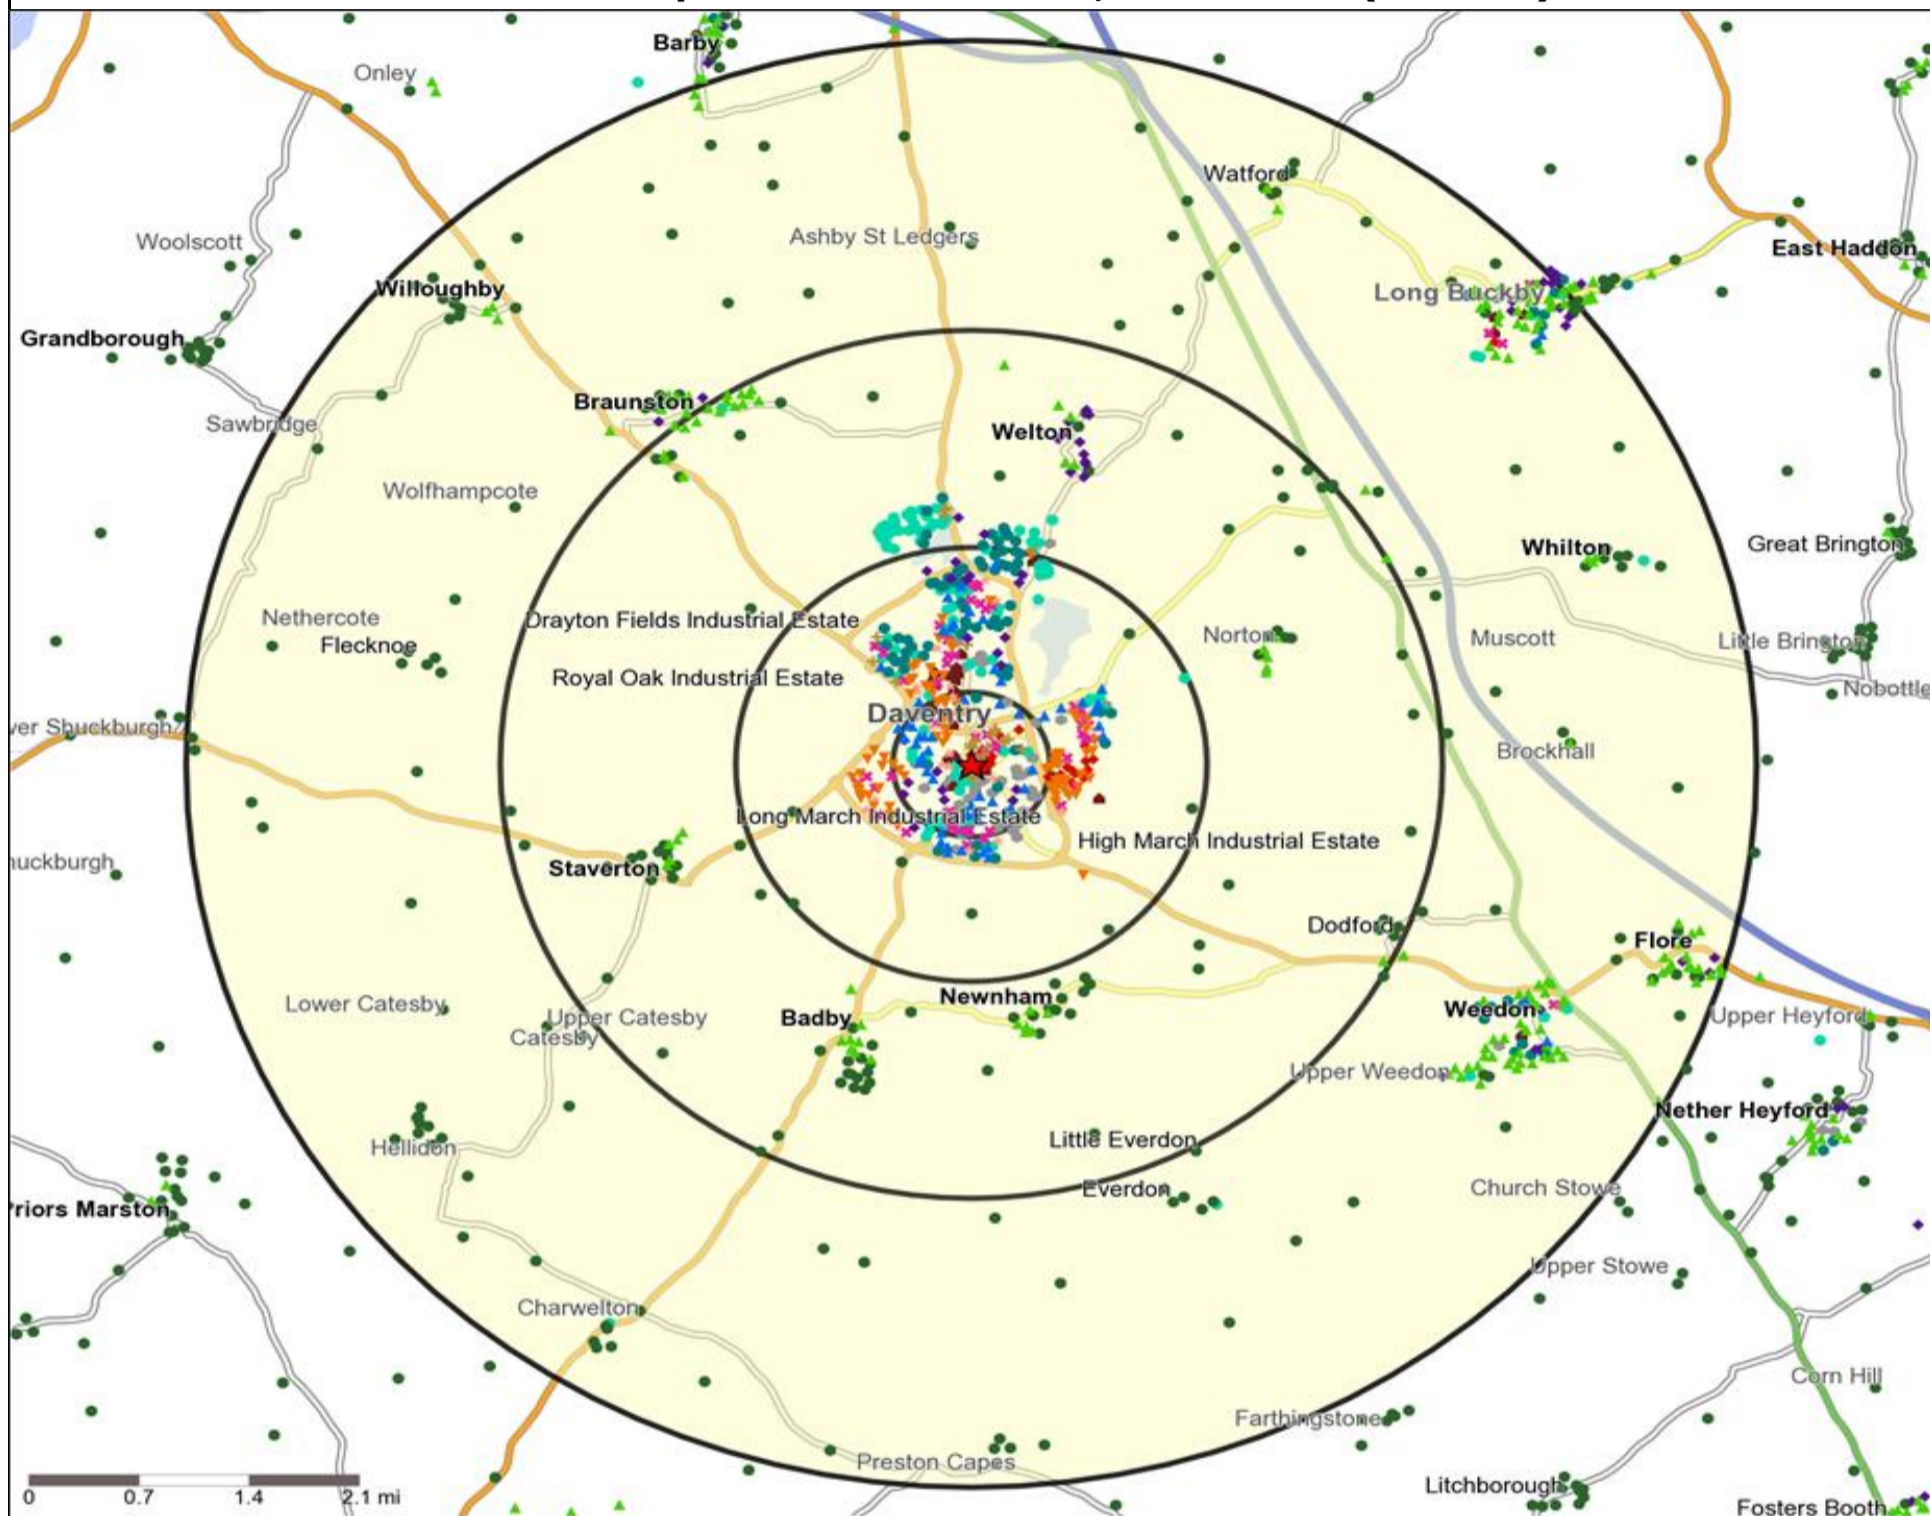

Mosaic UK Map and Data: GEORGE, DAVENTRY (202323)

Copyright Experian Ltd, HERE 2015. Ordnance Survey © Crown copyright 2015

- Location
- 0.5, 1.5, 3 & 5 Mile Distance
- Rivers, Canals and Lakes
- **Mosaic UK Groups**
- A City Prosperity
- C Country Living
- D Rural Reality
- E Senior Security
- F Suburban Stability
- G Domestic Success
- H Aspiring Homemakers
- I Family Basics
- J Transient Renters
- K Municipal Challenge
- L Vintage Value
- M Modest Traditions
- N Urban Cohesion
- O Rental Hubs

Mosaic UK Data Table (Residential)

	Count:					Index:				
	0 - 0.5 Miles	0 - 1.5 Miles	0 - 3.0 Miles	0 - 5.0 Miles	15 Min Drivetime	0 - 0.5	0 - 1.5	0 - 3.0	0 - 5.0	15 Min Drivetime
A City Prosperity (18+)	0	0	0	0	0	0	0	0	0	0
B Prestige Positions (18+)	159	460	762	1,176	1,887	38	35	45	51	67
C Country Living (18+)	5	47	1,337	3,869	6,477	1	4	83	175	243
D Rural Reality (18+)	0	39	1,586	5,958	8,526	0	3	99	270	320
E Senior Security (18+)	1,078	1,563	1,569	1,629	1,694	231	107	84	63	54
F Suburban Stability (18+)	1,115	2,208	2,208	2,269	2,272	318	202	157	117	97
G Domestic Success (18+)	97	2,295	2,781	3,518	3,748	20	152	143	132	116
H Aspiring Homemakers (18+)	733	2,238	3,667	3,865	3,964	140	137	175	133	113
I Family Basics (18+)	725	3,514	3,530	3,530	3,598	175	272	212	154	130
J Transient Renters (18+)	629	2,586	2,586	2,752	2,768	190	250	194	150	125
K Municipal Challenge (18+)	192	584	584	626	626	57	55	43	33	28
L Vintage Value (18+)	439	815	829	952	1,129	121	72	57	48	47
M Modest Traditions (18+)	173	936	936	936	936	63	110	85	62	51
N Urban Cohesion (18+)	0	0	0	0	0	0	0	0	0	0
O Rental Hubs (18+)	397	640	713	739	761	90	46	40	30	26
Adults 18+ estimate 2015	5,742	17,925	23,088	31,819	38,386	100	100	100	100	100