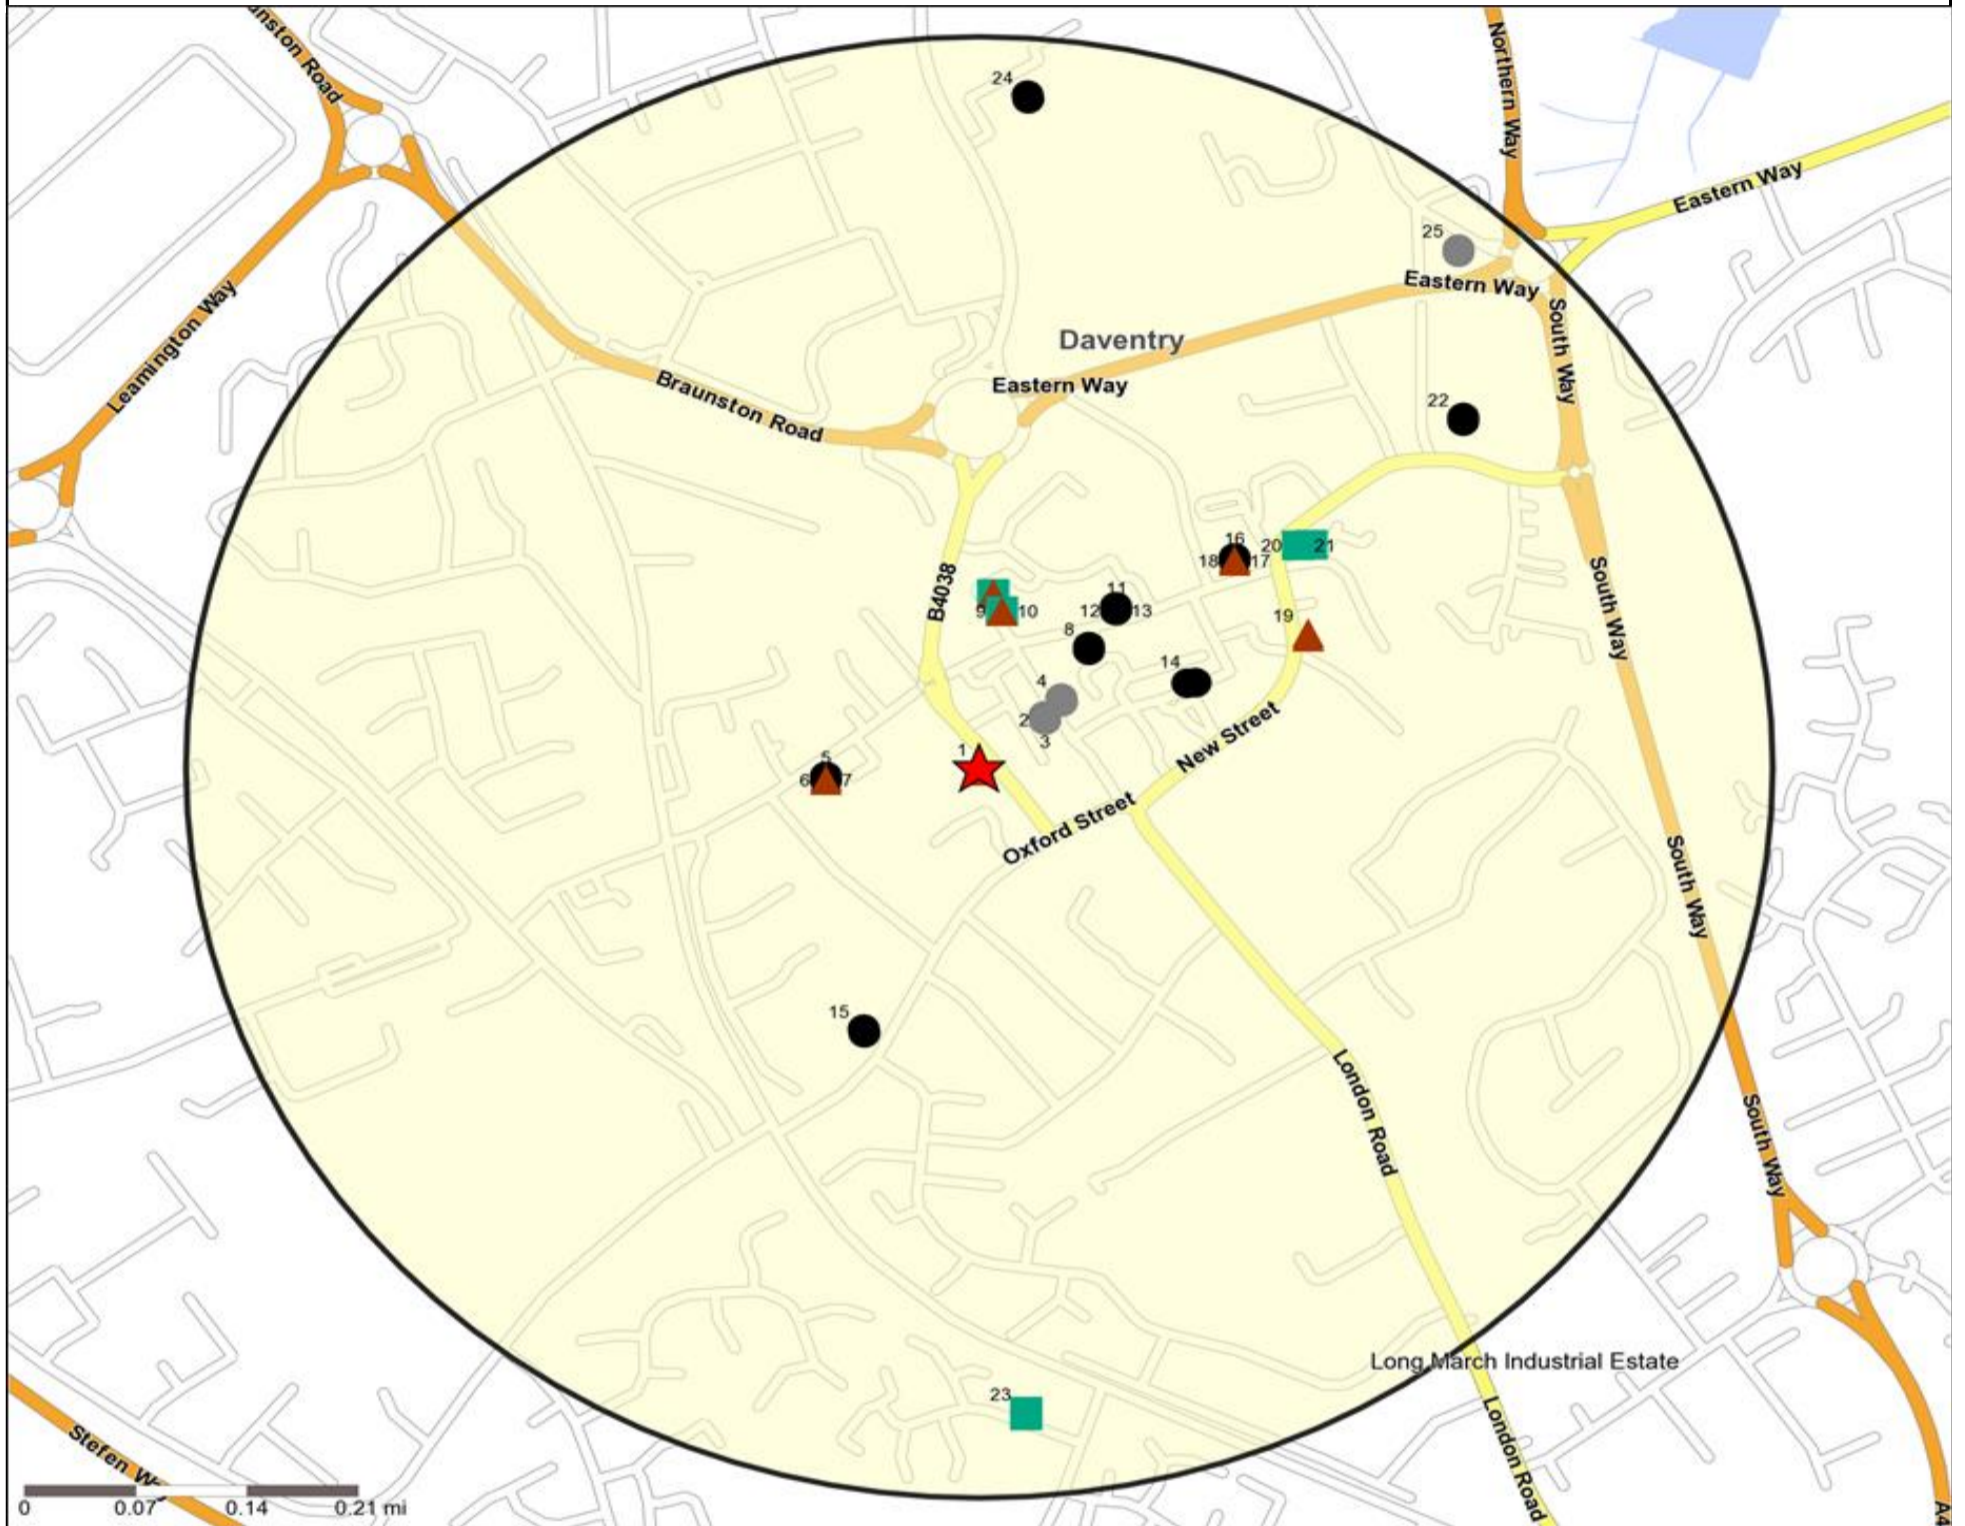

Competition Map and Data: GEORGE, DAVENTRY (202323)

Numbers on competition points relate to the distance ranking in the competition table on page 7. Copyright Experian Ltd, HERE 2015. Ordnance Survey © Crown copyright 2015

- ★ Location
- Branded Food
- ▲ Dry Led
- Café / Wine Bar
- Other
- 0.5, 1.5, 3 & 5 Mile Distance
- ▲ Circuit Bar
- Rural Character
- ~ Rivers, Canals and Lakes
- Community Local

Competition Type Summary Table

Reporting Category	0 - 0.5 Miles
Café / Wine Bar	3
Circuit Bar	5
Community Local	3
Dry Led	0
Branded Food Pub	0
Rural	0
Other	14
Total	25