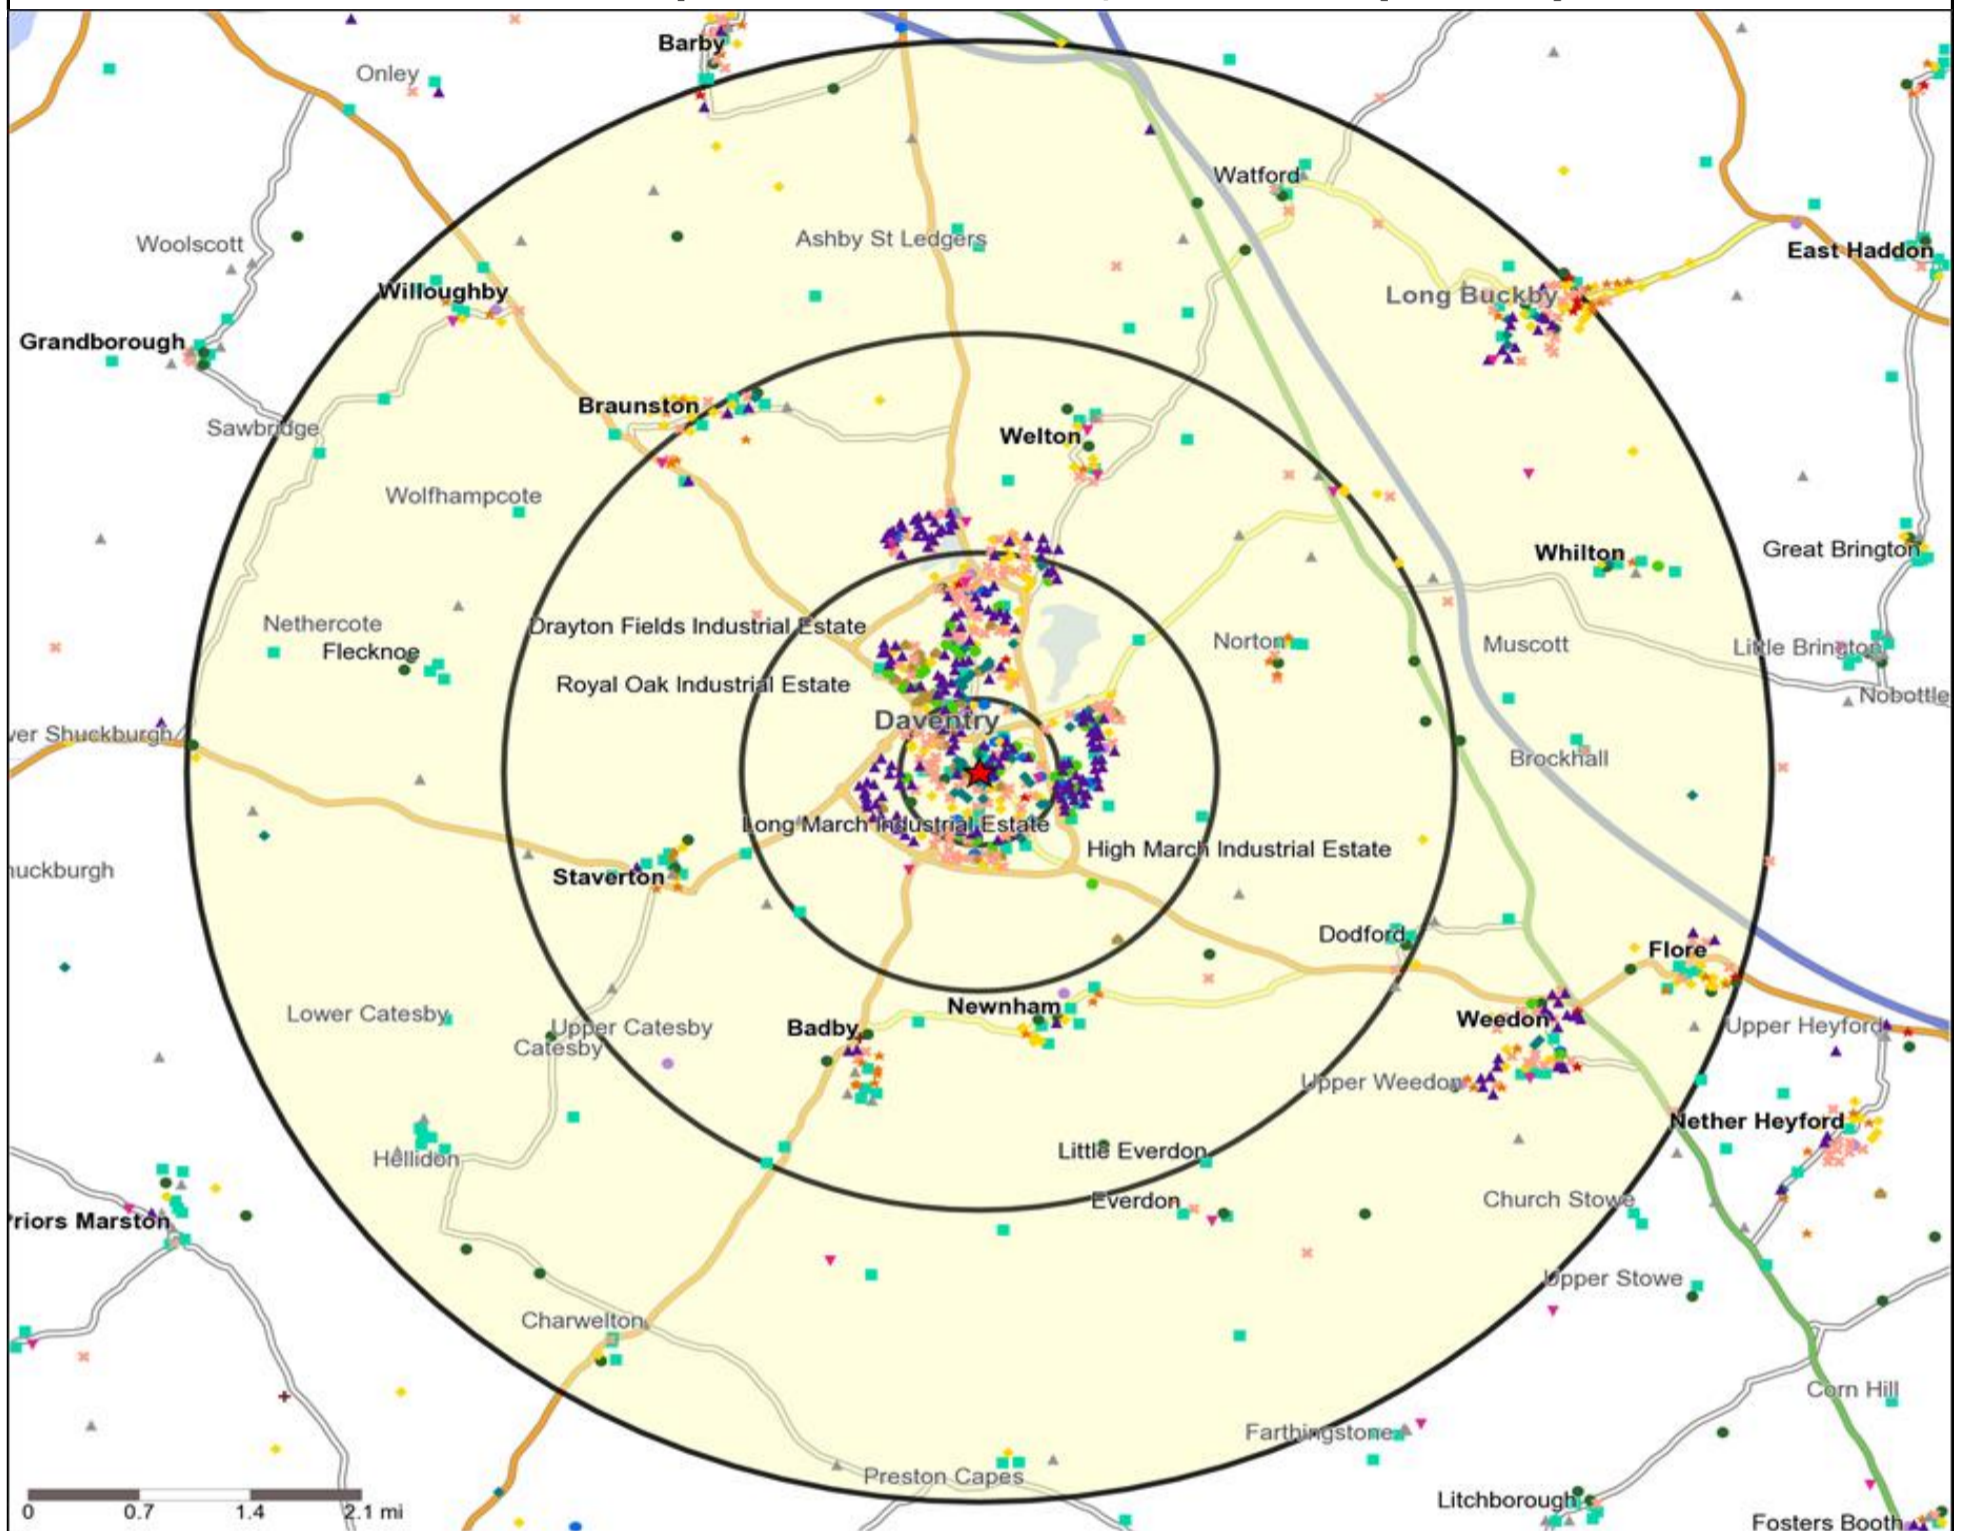

### Mosaic UK Map and Data: GEORGE, DAVENTRY (202323)

Copyright Experian Ltd, HERE 2015. Ordnance Survey © Crown copyright 2015

- Location
- 0.5, 1.5, 3 & 5 Mile Distance
- Rivers, Canals and Lakes
- A City Prosperity
- C Country Living
- E Senior Security
- F Suburban Stability
- G Domestic Success
- D Rural Reality
- E Senior Security
- F Suburban Stability
- G Domestic Success
- H Aspiring Homemakers
- I Family Basics
- J Transient Renters
- K Municipal Challenge
- L Vintage Value
- M Modest Traditions
- N Urban Cohesion
- O Rental Hubs

#### Mosaic UK Data Table (Residential)

	Count:	Index:
	0 - 0.5 Miles	0 - 0.5 Miles
A City Prosperity (18+)	0	0
B Prestige Positions (18+)	159	38
C Country Living (18+)	5	1
D Rural Reality (18+)	0	0
E Senior Security (18+)	1,078	231
F Suburban Stability (18+)	1,115	318
G Domestic Success (18+)	97	20
H Aspiring Homemakers (18+)	733	140
I Family Basics (18+)	725	175
J Transient Renters (18+)	629	190
K Municipal Challenge (18+)	192	57
L Vintage Value (18+)	439	121
M Modest Traditions (18+)	173	63
N Urban Cohesion (18+)	0	0
O Rental Hubs (18+)	397	90
<b>Adults 18+ estimate 2015</b>	<b>5,742</b>	<b>100</b>

## Occasions Map and Data: GEORGE, DAVENTRY (202323)

Copyright Experian Ltd, HERE 2015. Ordnance Survey © Crown copyright 2015

- ★ Location
- 0.5, 1.5, 3 & 5 Mile Distance
- ~ Rivers, Canals and Lakes
- Occasions Types
- 01 Mine's a Pint
- ◆ 02 Early Doors
- 03 Everyday is Friday
- ▲ 04 Weekend Millionaires
- 05 Out On The Town
- ▲ 06 Business and Pleasure
- 07 Sporting Pints
- 08 Student Social
- ▼ 09 Leisurely Lunch
- 10 Wining and Dining
- ▲ 11 Household Outing
- ★ 12 Midweek Meal Deal
- ◆ 13 Date Night
- ★ 14 Birthday Treat
- + 15 Pre Show Meal