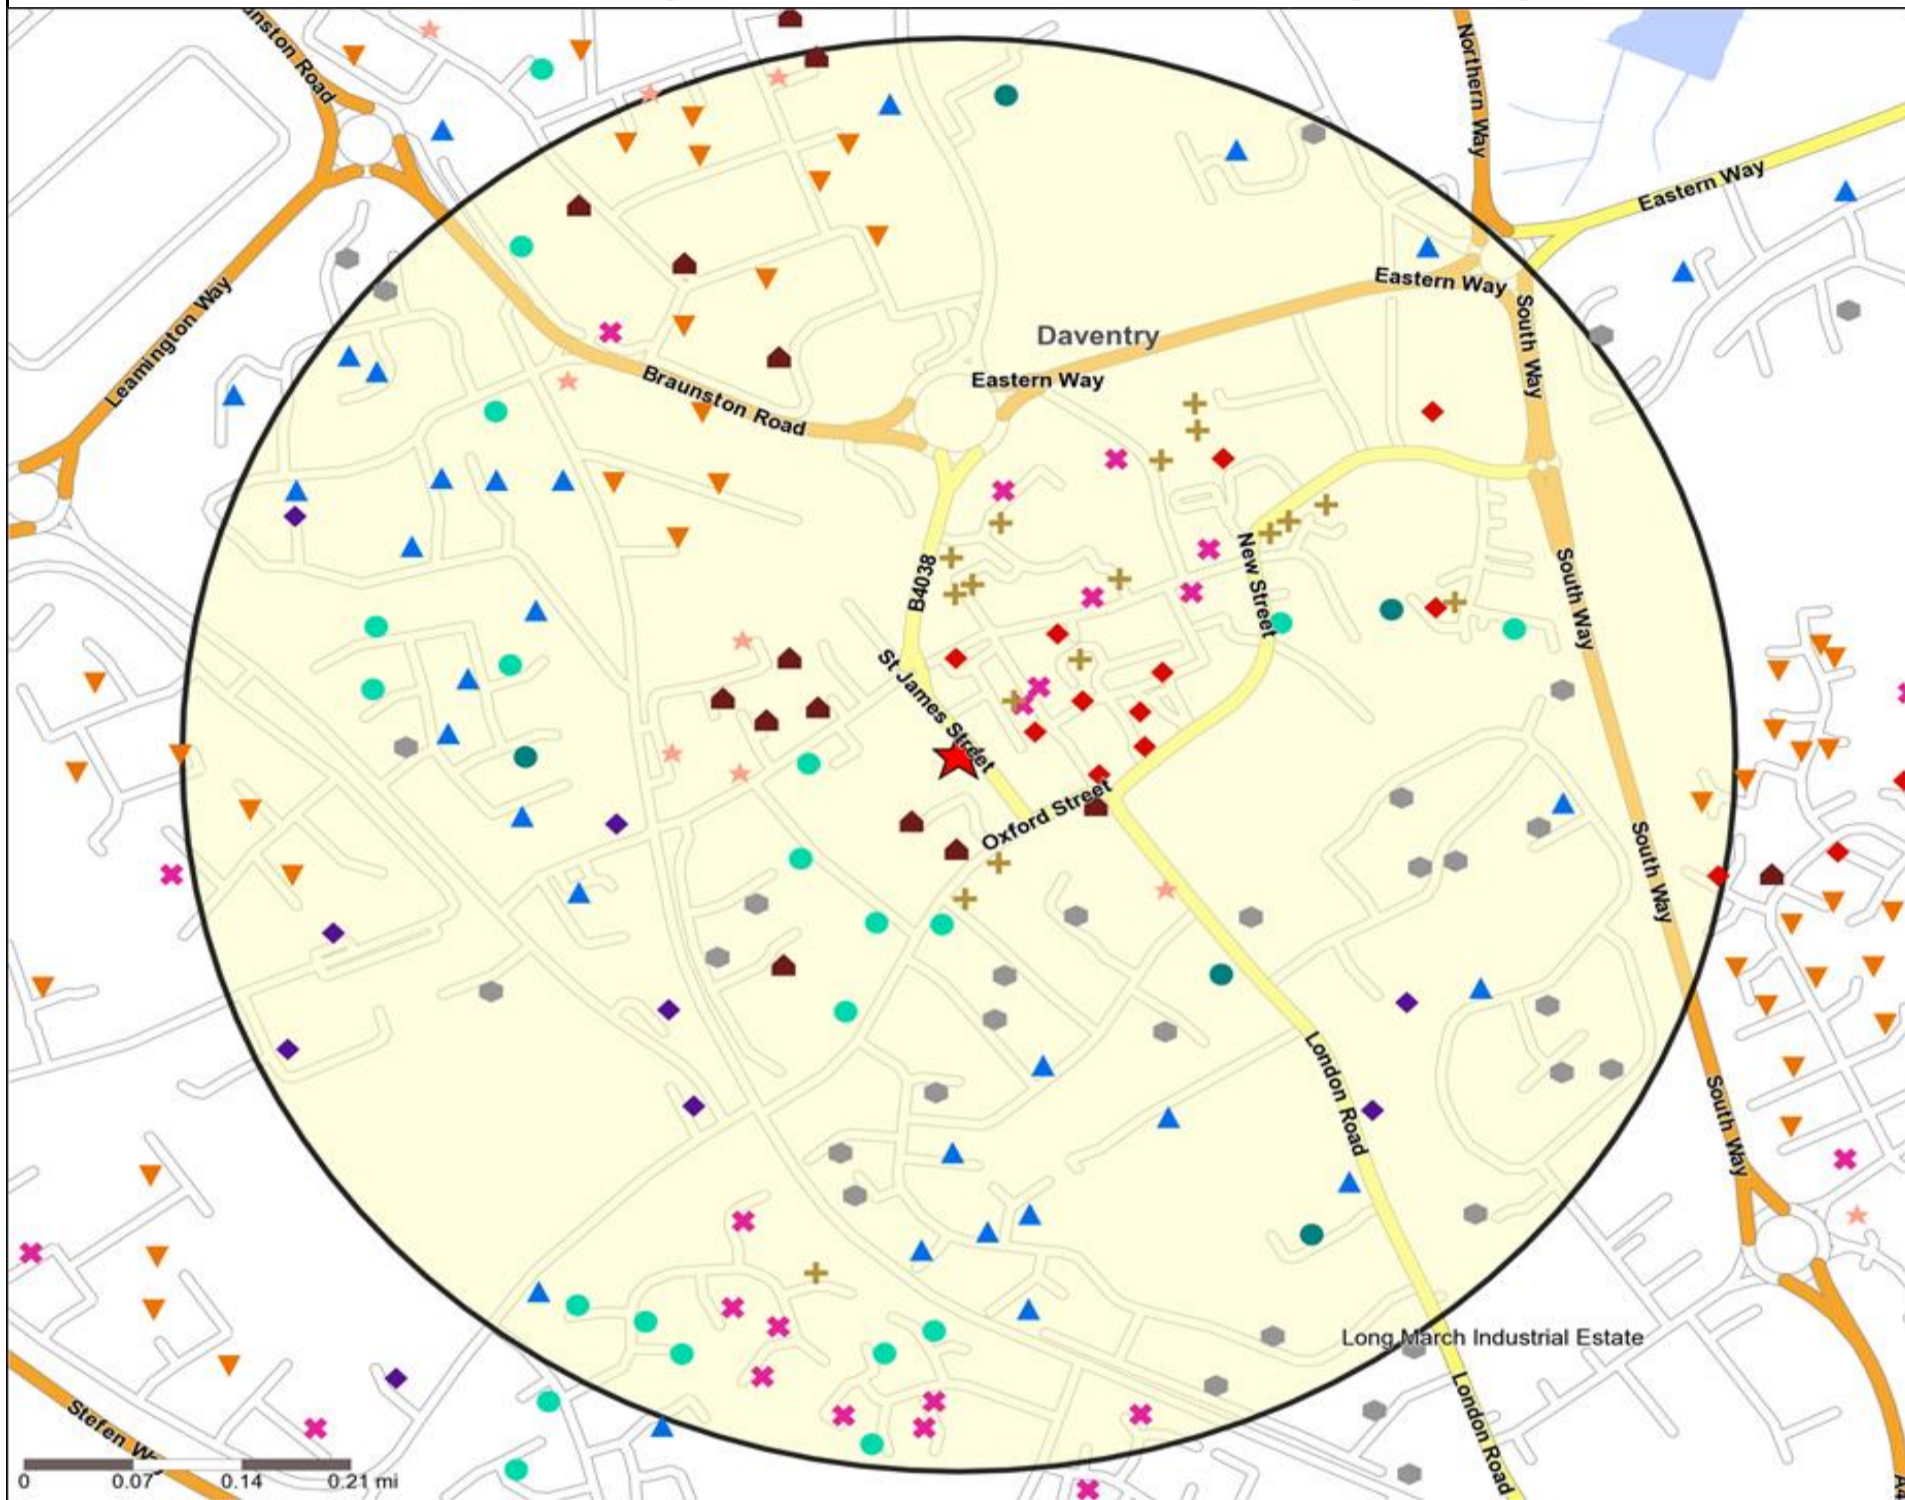

**Mosaic UK Map and Data: GEORGE, DAVENTRY (202323)**

Copyright Experian Ltd, HERE 2015. Ordnance Survey © Crown copyright 2015

- Location
- 0.5, 1.5, 3 & 5 Mile Distance
- Rivers, Canals and Lakes
- Mosaic UK Groups**
- A City Prosperity
- C Country Living
- D Rural Reality
- E Senior Security
- F Suburban Stability
- G Domestic Success
- H Aspiring Homemakers
- I Family Basics
- J Transient Renters
- K Municipal Challenge
- L Vintage Value
- M Modest Traditions
- N Urban Cohesion
- O Rental Hubs

### Mosaic UK Map and Data: GEORGE, DAVENTRY (202323)

Copyright Experian Ltd, HERE 2015. Ordnance Survey © Crown copyright 2015

- Location
- 0.5, 1.5, 3 & 5 Mile Distance
- Rivers, Canals and Lakes
- A City Prosperity
- C Country Living
- E Senior Security
- F Suburban Stability
- G Domestic Success
- D Rural Reality
- E Senior Security
- F Suburban Stability
- G Domestic Success
- H Aspiring Homemakers
- I Family Basics
- J Transient Renters
- K Municipal Challenge
- L Vintage Value
- M Modest Traditions
- N Urban Cohesion
- O Rental Hubs

## Occasions Map and Data: GEORGE, DAVENTRY (202323)

Copyright Experian Ltd, HERE 2015. Ordnance Survey © Crown copyright 2015

- ★ Location
- 0.5, 1.5, 3 & 5 Mile Distance
- ~ Rivers, Canals and Lakes
- Occasions Types
- 01 Mine's a Pint
- ◆ 02 Early Doors
- 03 Everyday is Friday
- ▲ 04 Weekend Millionaires
- 05 Out On The Town
- ▲ 06 Business and Pleasure
- 07 Sporting Pints
- 08 Student Social
- ▼ 09 Leisurely Lunch
- 10 Wining and Dining
- ▲ 11 Household Outing
- ★ 12 Midweek Meal Deal
- ◆ 13 Date Night
- ★ 14 Birthday Treat
- + 15 Pre Show Meal