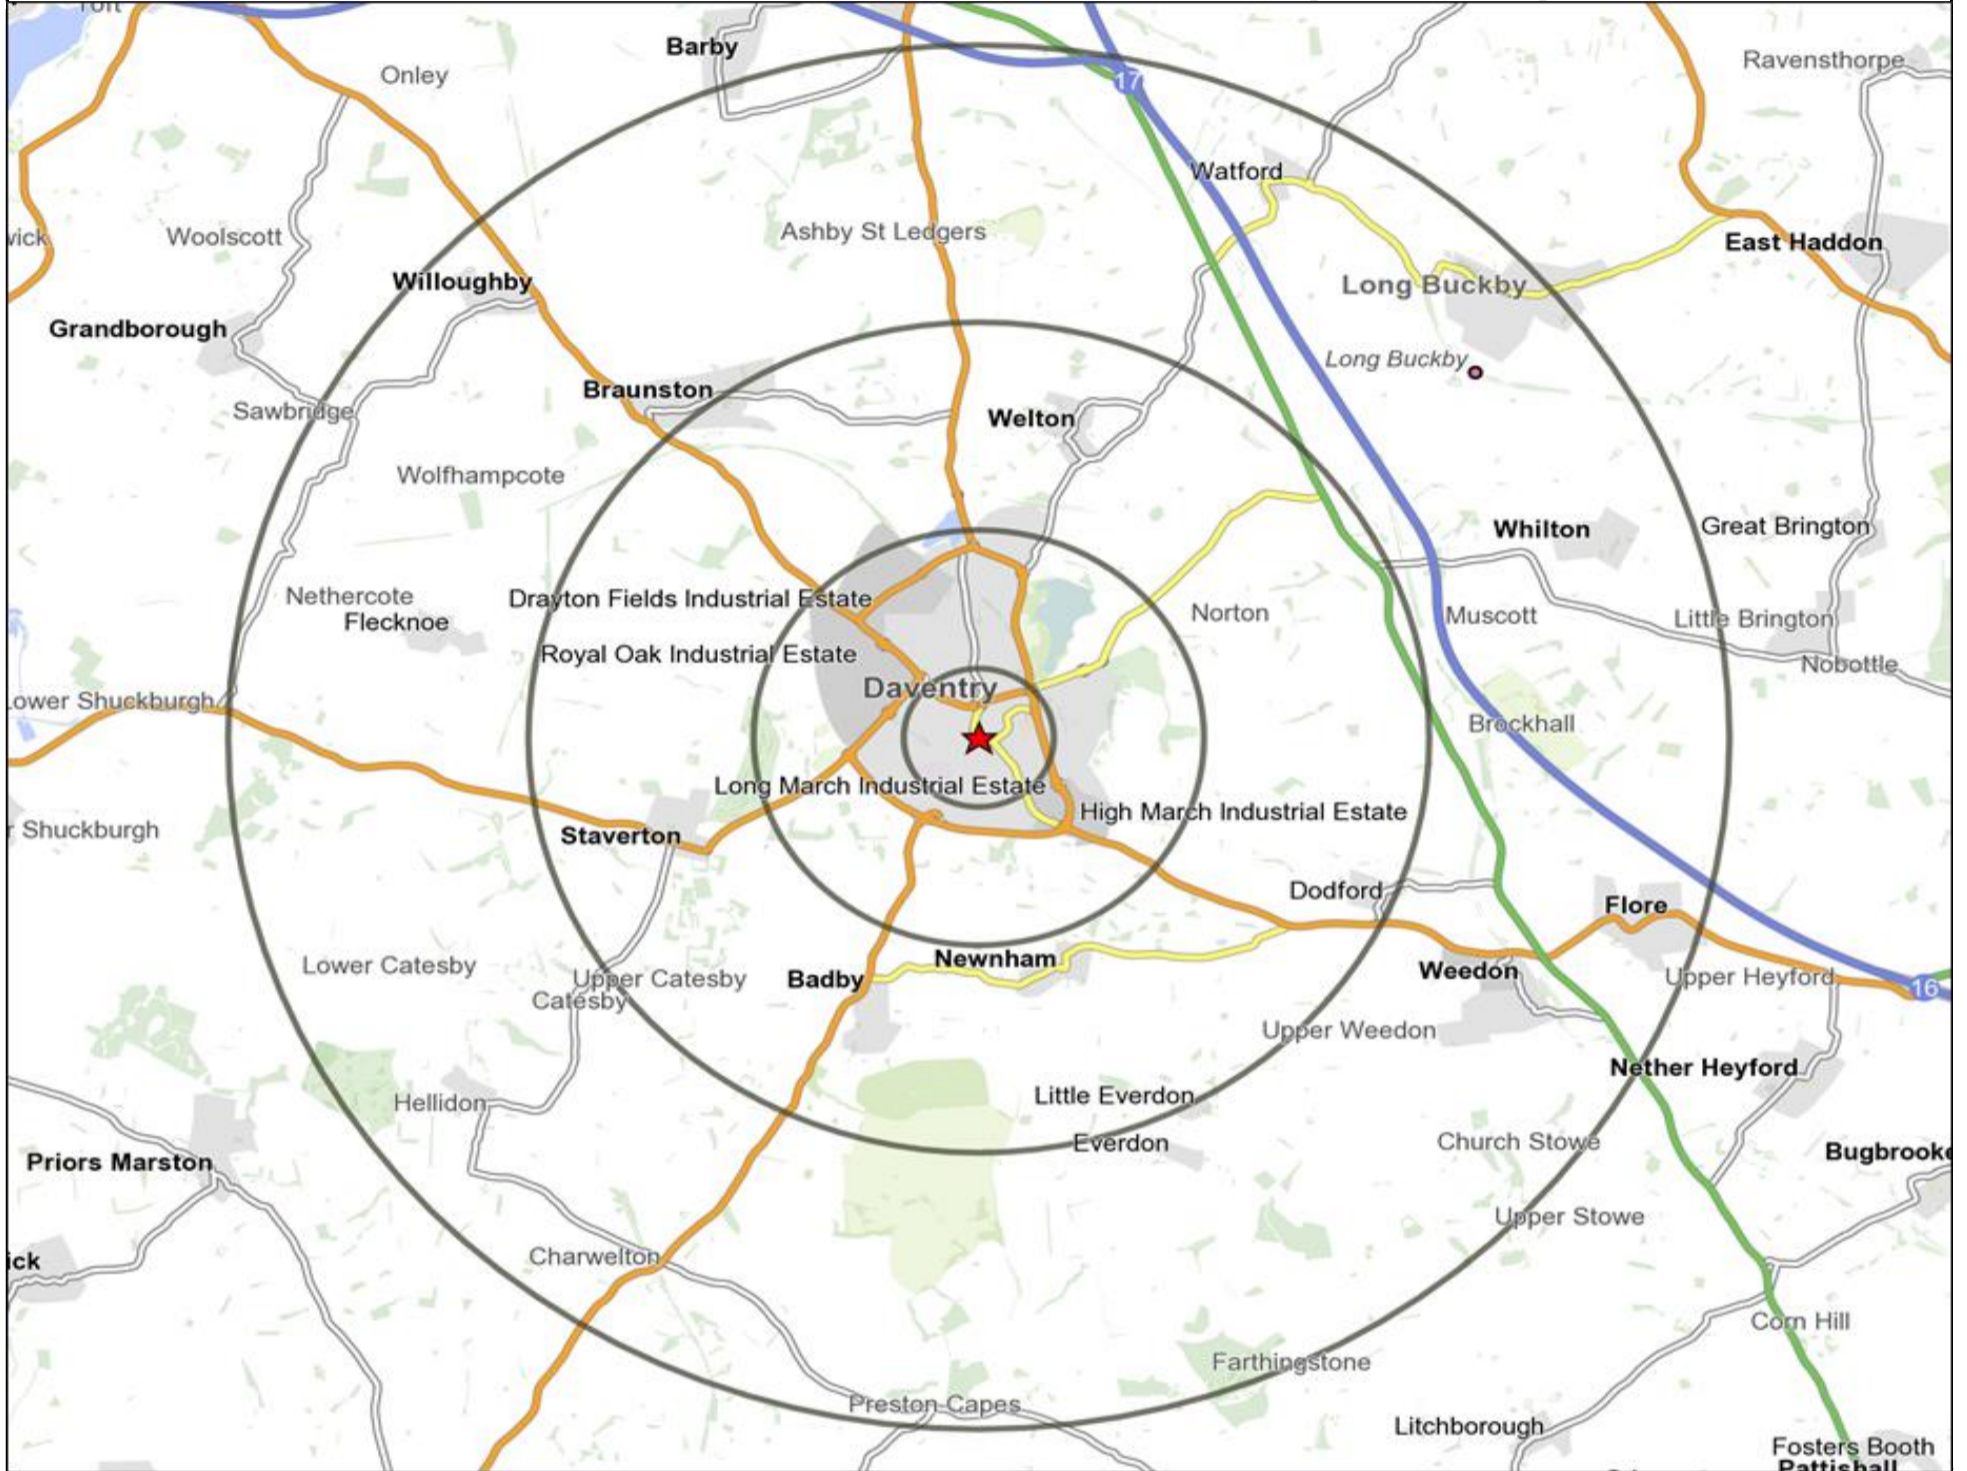

**Customer Profile Report for GEORGE, DAVENTRY (Punch Outlet Number: 202323)
ST. JAMES STREET, DAVENTRY, NN11 4AG (NN11 4AG)**

Copyright Experian Ltd, HERE 2015. Ordnance Survey © Crown copyright 2015

★ Location   ○ 0.5, 1.5, 3 & 5 Mile Distance

Age Data Table

	Count:					Index:				
	0 - 0.5 Miles	0 - 1.5 Miles	0 - 3.0 Miles	0 - 5.0 Miles	15 Min Drivetime	0 - 0.5 Miles	0 - 1.5 Miles	0 - 3.0 Miles	0 - 5.0 Miles	15 Min Drivetime
0-15	982	4,855	6,093	7,812	9,201	77	111	109	103	98
16-17	105	569	705	900	1,106	66	105	102	95	95
18-24	531	2,028	2,414	2,980	3,610	86	96	89	81	80
25-34	841	3,122	3,914	4,815	5,811	90	98	96	87	85
35-44	706	2,923	3,825	5,104	6,276	82	99	101	99	99
45-54	939	3,282	4,389	6,347	7,905	97	99	104	110	111
55-64	879	2,541	3,406	5,012	6,308	114	96	101	109	112
65+	1,845	4,028	5,139	7,610	9,777	150	96	95	104	109
Population estimate 2015	6,828	23,348	29,885	40,580	49,994	100	100	100	100	100

Ethnicity - Census 2011

	Count:					%:				
	0 - 0.5 Miles	0 - 1.5 Miles	0 - 3.0 Miles	0 - 5.0 Miles	15 Min Drivetime	0 - 0.5 Miles	0 - 1.5 Miles	0 - 3.0 Miles	0 - 5.0 Miles	15 Min Drivetime
White	6,403	21,728	27,577	37,770	46,111	96%	95%	96%	96%	96%
Mixed / Multiple Ethnic Groups	55	324	396	491	652	1%	1%	1%	1%	1%
Asian / Asian British	143	525	589	682	861	2%	2%	2%	2%	2%
Black / African / Caribbean / Black British	29	150	193	226	372	0%	1%	1%	1%	1%
Other Ethnic Group	9	42	44	56	94	0%	0%	0%	0%	0%
All People (Ethnic Group)	6,639	22,769	28,799	39,225	48,090	100	100	100	100	100