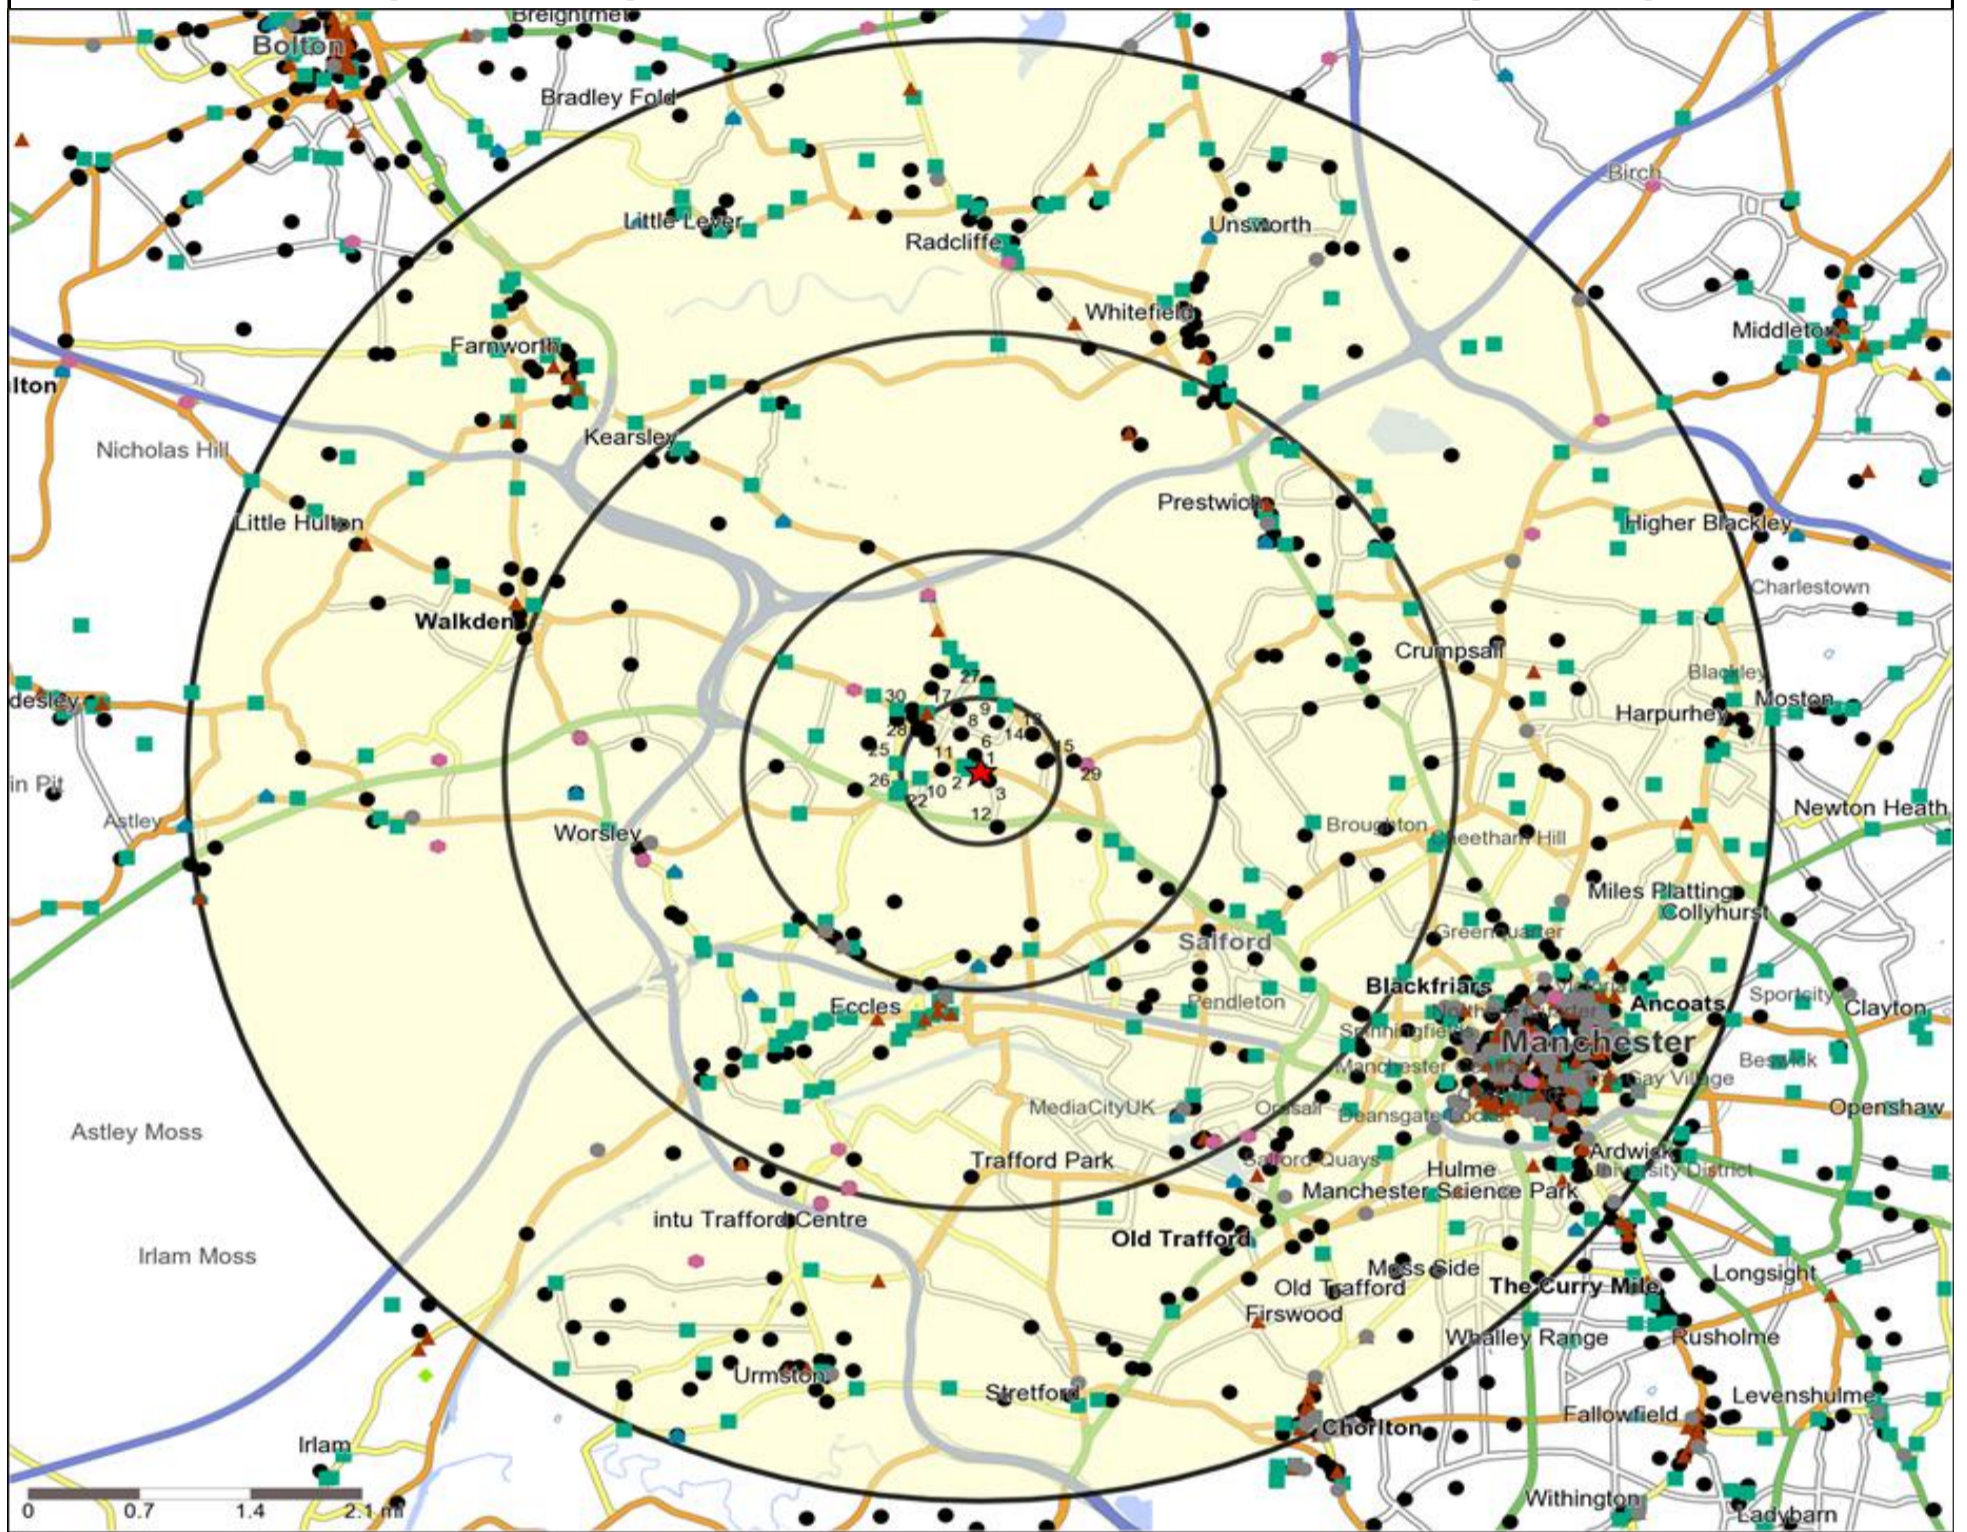

Competition Map and Data: FARMERS ARMS, SWINTON (202695)

Numbers on competition points relate to the distance ranking in the competition table on page 7. Copyright Experian Ltd, HERE 2015. Ordnance Survey © Crown copyright 2015

- Location
- Branded Food
- Dry Led
- Café / Wine Bar
- Other
- Circuit Bar
- Rural Character
- 0.5, 1.5, 3 & 5 Mile Distance
- Community Local
- Rivers, Canals and Lakes

Competition Type Summary Table

Reporting Category	0 - 0.5 Miles	0 - 1.5 Miles	0 - 3.0 Miles	0 - 5.0 Miles
Café / Wine Bar	0	2	12	134
Circuit Bar	0	5	16	175
Community Local	5	25	87	240
Dry Led	0	2	8	26
Branded Food Pub	0	4	8	23
Rural	0	0	0	0
Other	15	46	187	766
Total	20	84	318	1,364