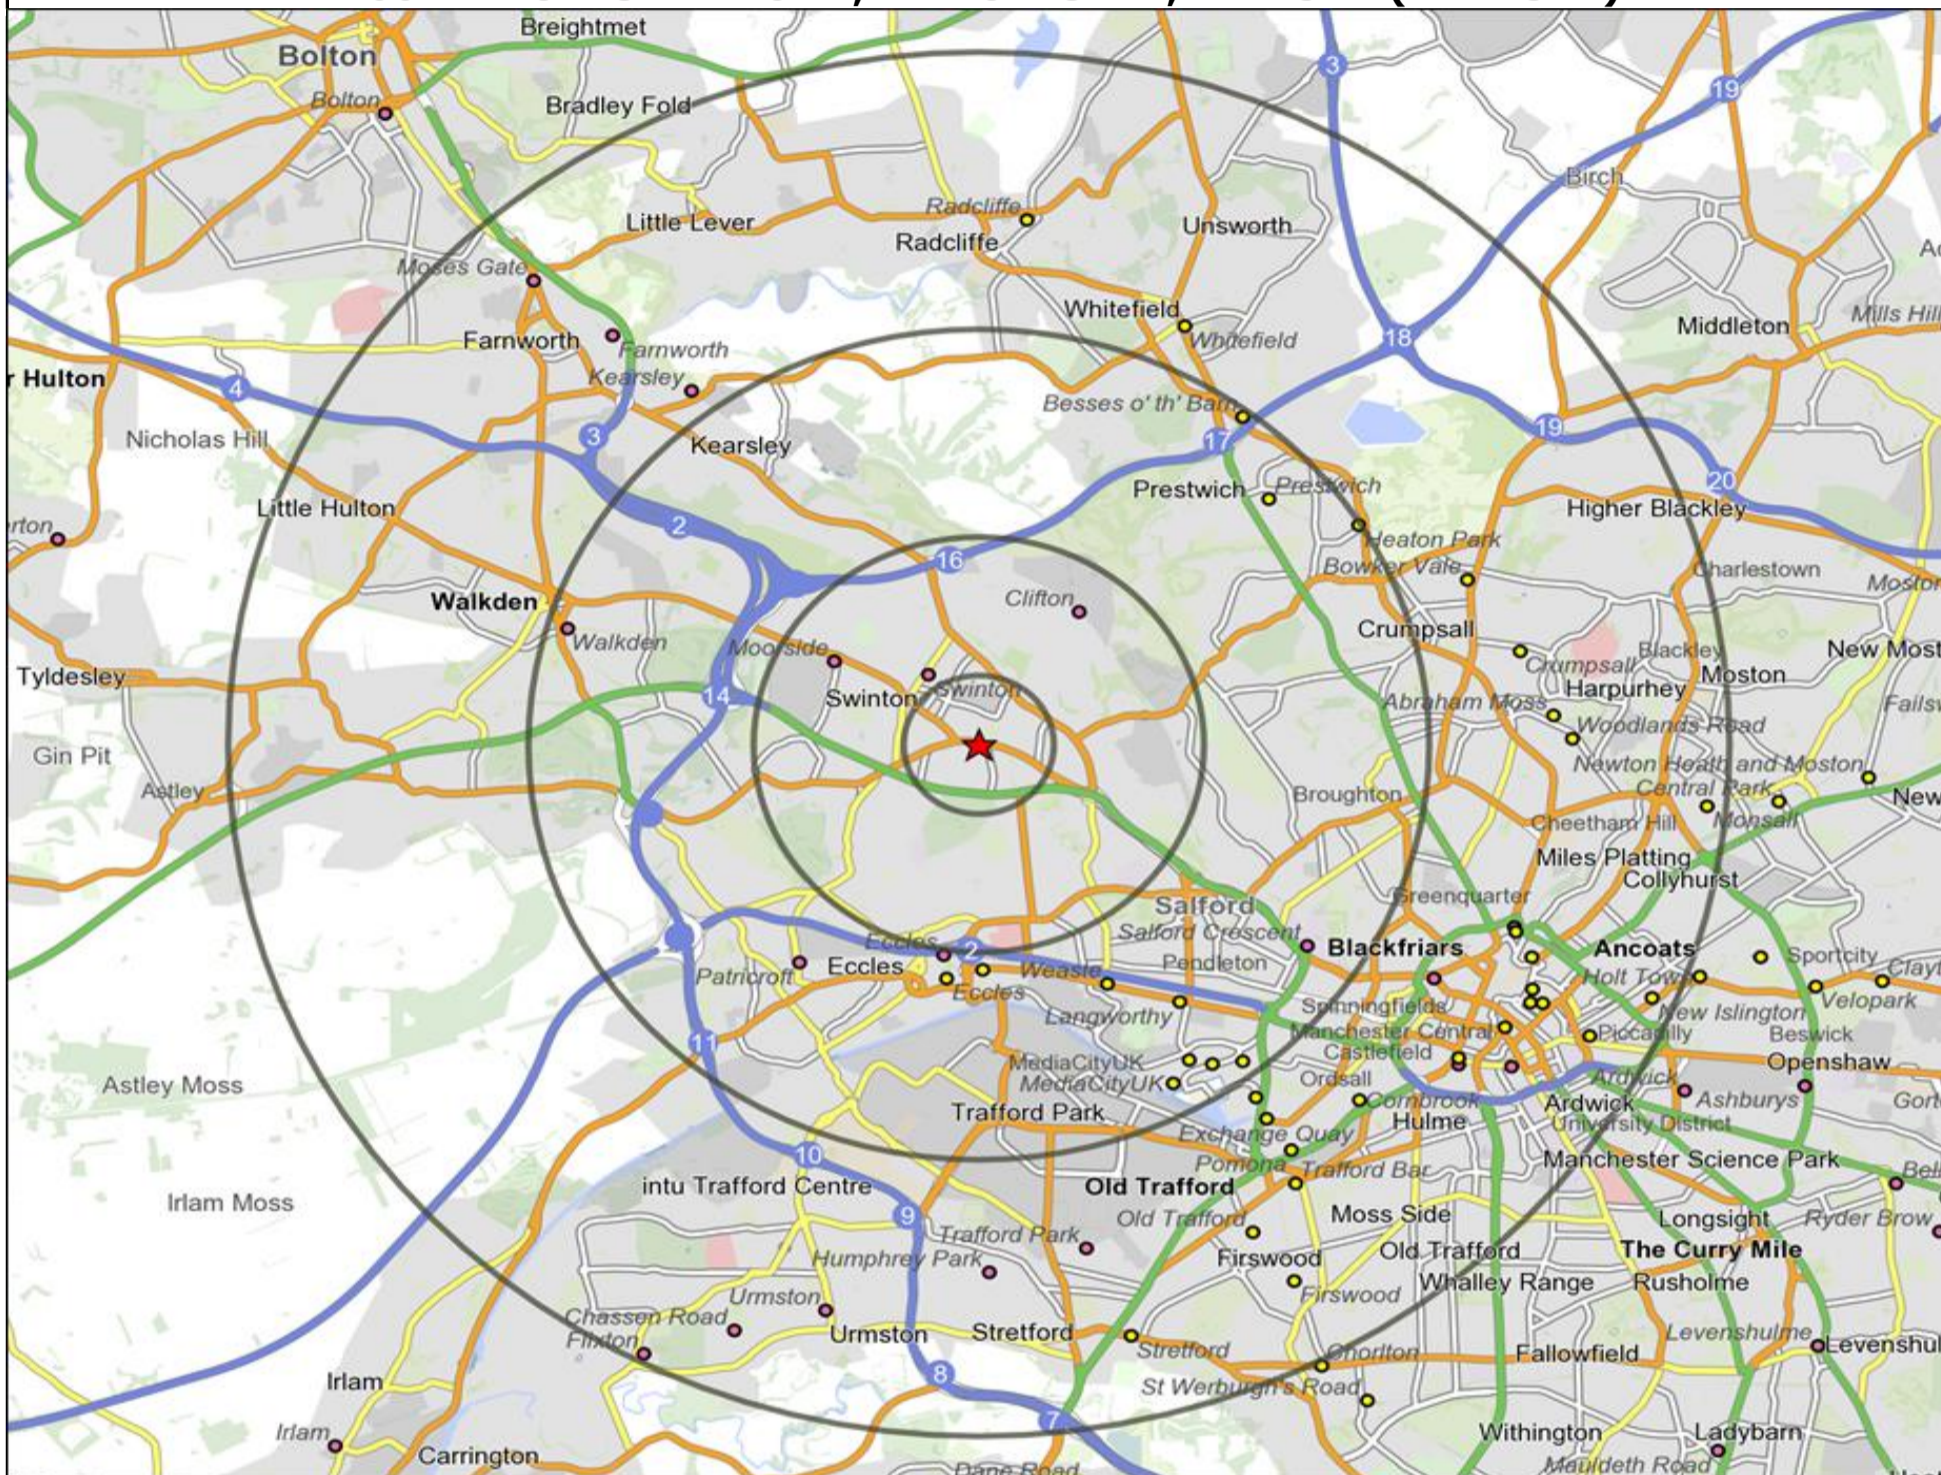

**Customer Profile Report for FARMERS ARMS, SWINTON (Punch Outlet Number: 202695)
160 MANCHESTER ROAD, MANCHESTER, M27 5TP (M 27 5TP)**

Copyright Experian Ltd, HERE 2015. Ordnance Survey © Crown copyright 2015

★ Location ○ 0.5, 1.5, 3 & 5 Mile Distance

Age Data Table

	Count:					Index:				
	0 - 0.5 Miles	0 - 1.5 Miles	0 - 3.0 Miles	0 - 5.0 Miles	15 Min Drivetime	0 - 0.5 Miles	0 - 1.5 Miles	0 - 3.0 Miles	0 - 5.0 Miles	15 Min Drivetime
0-15	1,875	12,116	38,523	118,796	71,587	105	100	104	103	96
16-17	240	1,511	4,325	13,638	8,243	109	101	94	96	89
18-24	697	5,202	19,329	72,488	54,288	81	89	108	130	150
25-34	1,290	9,546	32,349	110,708	72,591	99	108	120	132	133
35-44	1,205	8,583	25,126	78,573	49,512	100	105	100	101	98
45-54	1,412	9,449	26,994	78,876	50,586	105	103	96	91	89
55-64	1,148	7,038	20,167	56,941	36,491	107	96	90	82	81
65+	1,631	11,152	31,125	84,358	55,487	95	96	87	76	77
Population estimate 2015	9,498	64,597	197,938	614,378	398,785	100	100	100	100	100

Ethnicity - Census 2011

	Count:					%:				
	0 - 0.5 Miles	0 - 1.5 Miles	0 - 3.0 Miles	0 - 5.0 Miles	15 Min Drivetime	0 - 0.5 Miles	0 - 1.5 Miles	0 - 3.0 Miles	0 - 5.0 Miles	15 Min Drivetime
White	8,636	58,158	171,789	478,762	323,071	94%	93%	90%	81%	85%
Mixed / Multiple Ethnic Groups	137	1,020	3,730	16,385	9,330	1%	2%	2%	3%	2%
Asian / Asian British	233	2,134	8,758	57,116	27,911	3%	3%	5%	10%	7%
Black / African / Caribbean / Black British	146	1,055	4,815	26,170	14,457	2%	2%	3%	4%	4%
Other Ethnic Group	55	318	2,335	10,532	6,008	1%	1%	1%	2%	2%
All People (Ethnic Group)	9,207	62,685	191,427	588,965	380,777	100	100	100	100	100