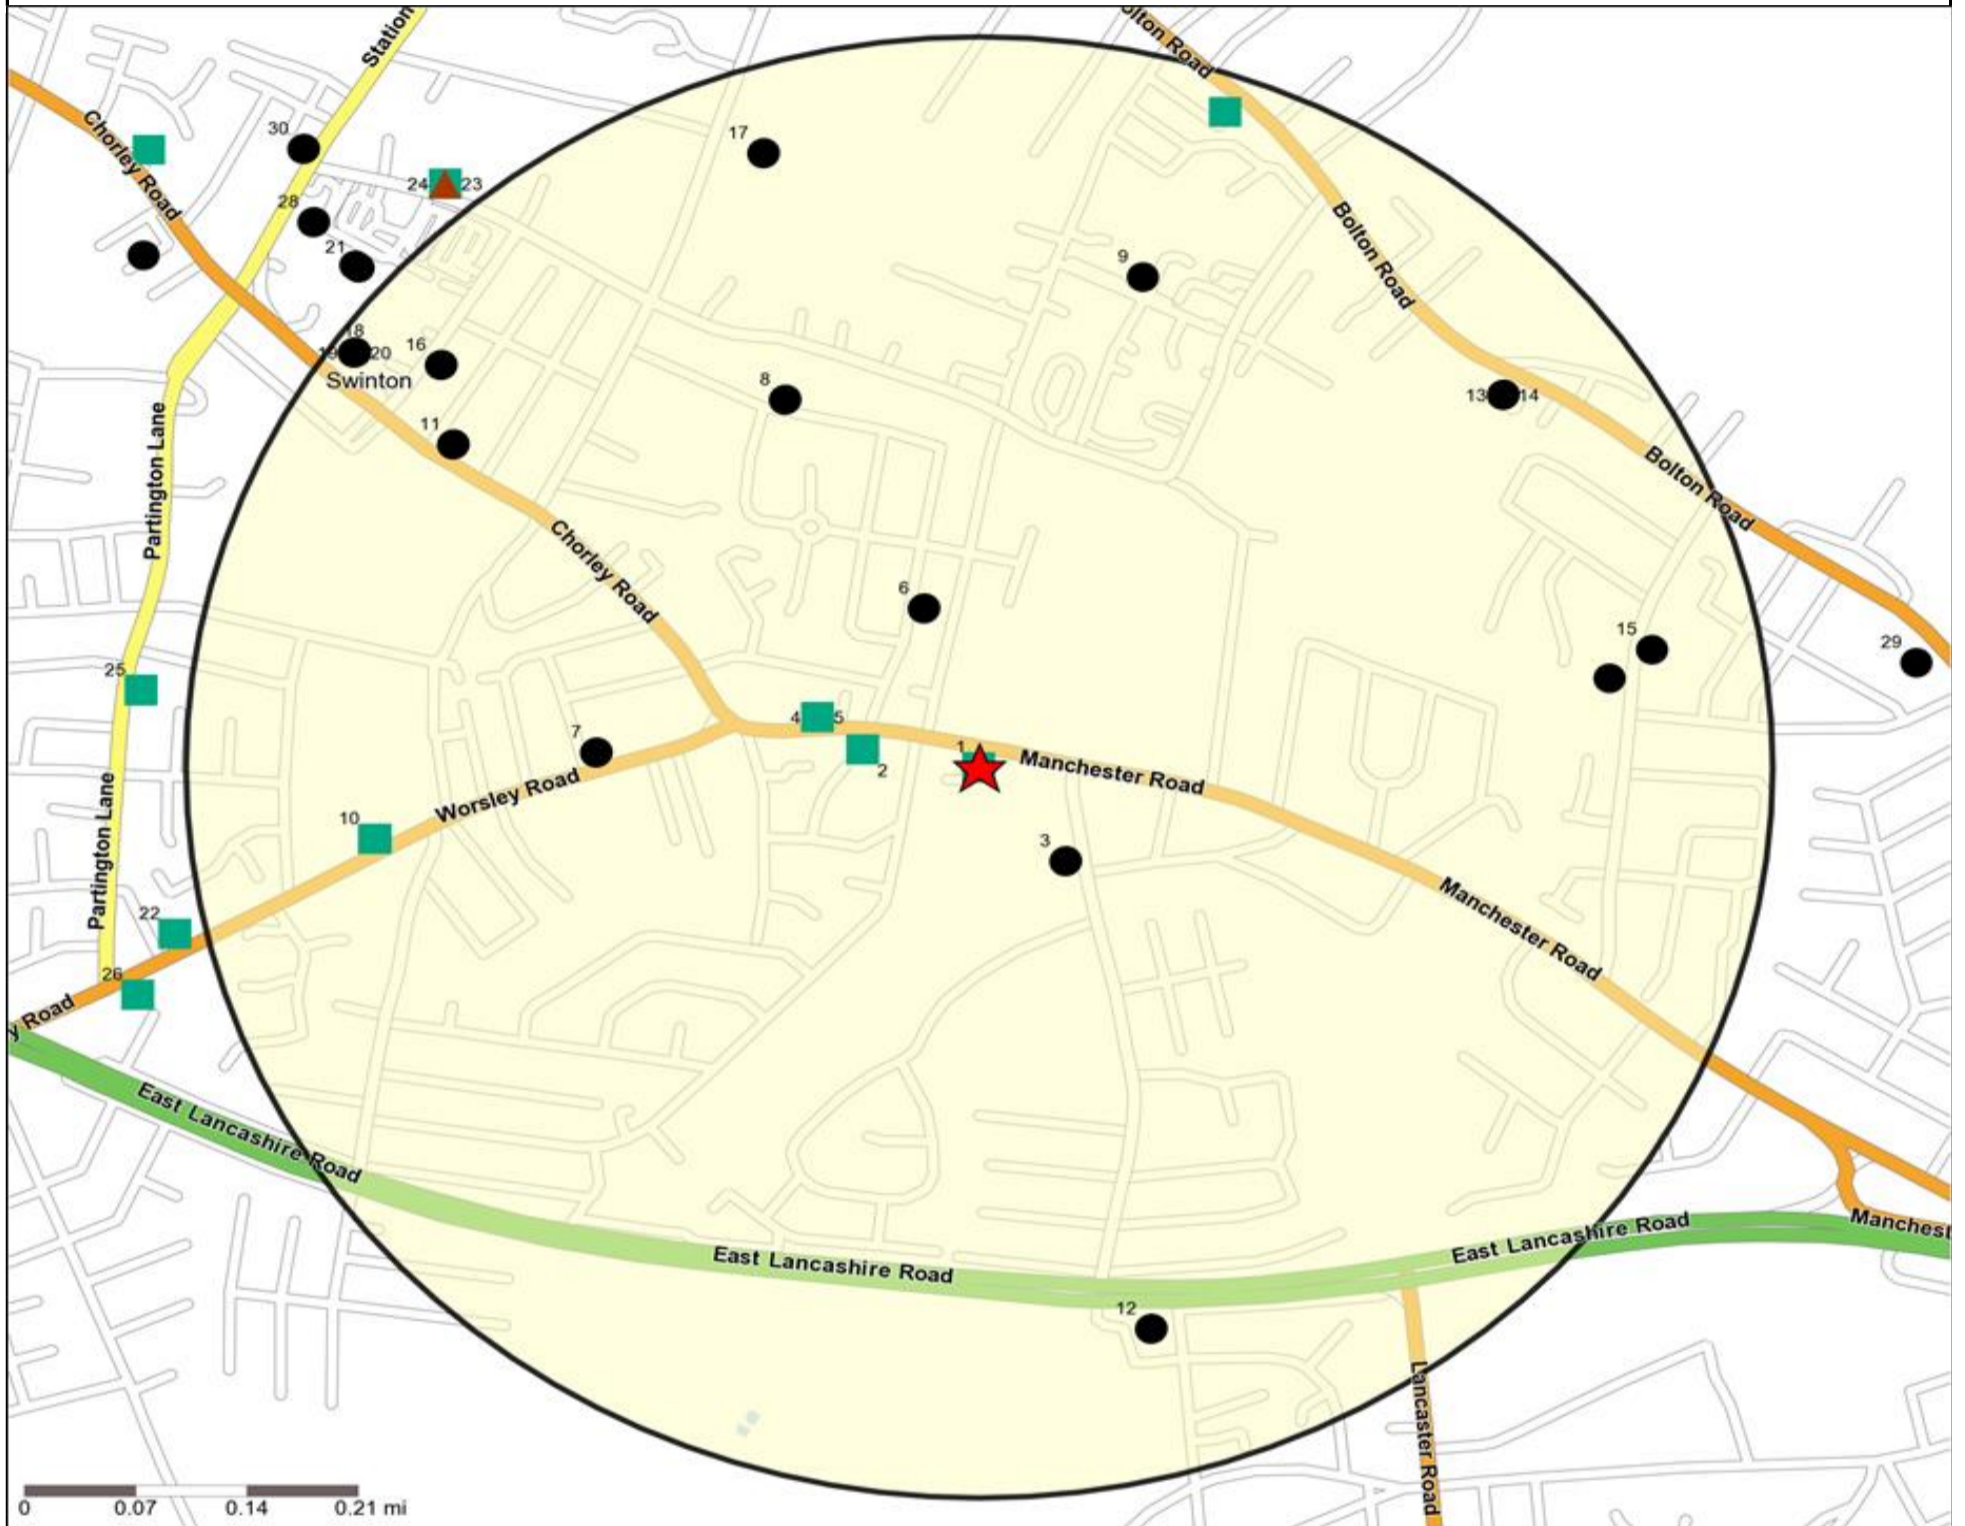

Competition Map and Data: FARMERS ARMS, SWINTON (202695)

Numbers on competition points relate to the distance ranking in the competition table on page 7. Copyright Experian Ltd, HERE 2015. Ordnance Survey © Crown copyright 2015

- Location
- Branded Food
- Dry Led
- Café / Wine Bar
- Other
- 0.5, 1.5, 3 & 5 Mile Distance
- Circuit Bar
- Rural Character
- Rivers, Canals and Lakes
- Community Local

Competition Type Summary Table

Reporting Category	0 - 0.5 Miles
Café / Wine Bar	0
Circuit Bar	0
Community Local	5
Dry Led	0
Branded Food Pub	0
Rural	0
Other	15
Total	20