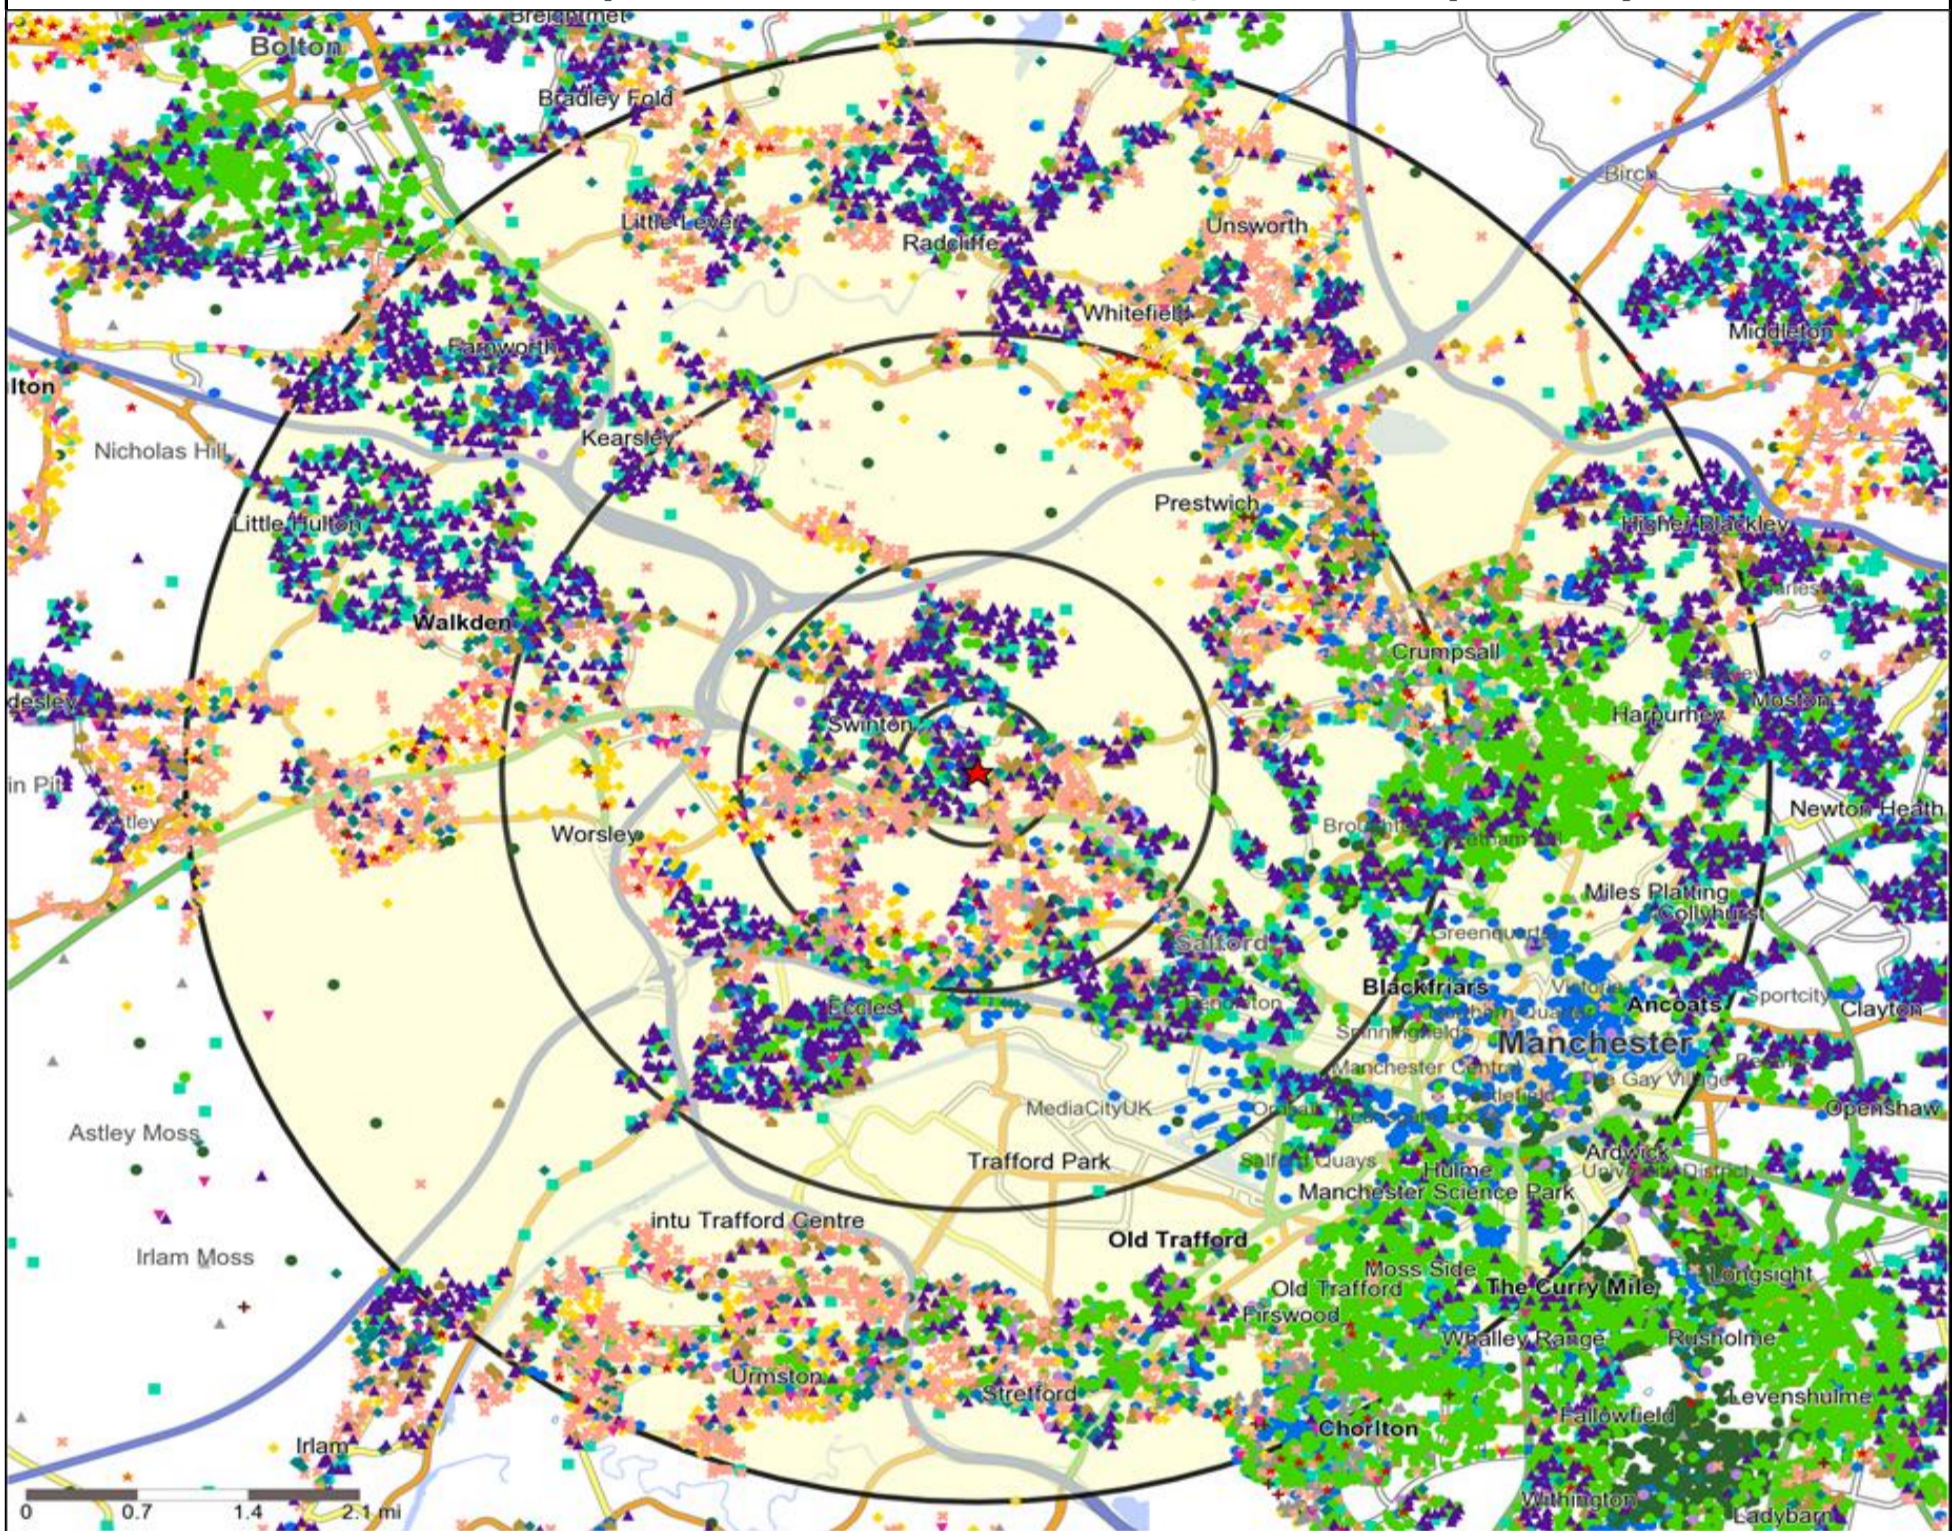

Occasions Map and Data: FARMERS ARMS, SWINTON (202695)

Copyright Experian Ltd, HERE 2015. Ordnance Survey © Crown copyright 2015

- ★ Location
- 0.5, 1.5, 3 & 5 Mile Distance
- ~ Rivers, Canals and Lakes
- Occasions Types
- 01 Mine's a Pint
- 02 Early Doors
- 03 Everyday is Friday
- ▲ 04 Weekend Millionaires
- 05 Out On The Town
- ▲ 06 Business and Pleasure
- 07 Sporting Pints
- 08 Student Social
- ▼ 09 Leisurely Lunch
- 10 Wining and Dining
- ▲ 11 Household Outing
- ★ 12 Midweek Meal Deal
- 13 Date Night
- ★ 14 Birthday Treat
- + 15 Pre Show Meal

Occasions Data Table

	Count:					Index:				
	0 - 0.5 Miles	0 - 1.5 Miles	0 - 3.0 Miles	0 - 5.0 Miles	15 Min Drivetime	0 - 0.5	0 - 1.5	0 - 3.0	0 - 5.0	15 Min Drivetime
01 Mine's a Pint	669	4,006	13,378	37,293	24,322	104	97	105	97	98
02 Early Doors	711	4,063	11,226	29,765	19,903	133	118	105	93	96
03 Everyday is Friday	534	3,240	9,886	30,022	20,476	117	110	108	110	116
04 Weekend Millionaires	981	5,523	16,711	45,081	30,479	149	130	127	114	119
05 Out On The Town	767	4,885	17,112	54,264	37,090	121	120	135	143	151
06 Business and Pleasure	183	1,434	5,293	18,266	10,354	56	68	81	93	81
07 Sporting Pints	641	3,953	14,911	53,638	31,789	91	88	107	128	117
08 Student Social	147	1,211	4,290	13,724	10,160	49	63	72	77	88
09 Leisurely Lunch	533	3,568	10,674	31,709	19,775	85	89	86	85	82
10 Wining and Dining	523	4,056	11,157	34,025	21,196	74	89	79	80	77
11 Household Outing	734	4,377	12,022	36,215	22,059	130	121	107	107	101
12 Midweek Meal Deal	420	2,336	7,490	21,995	14,413	133	115	119	116	118
13 Date Night	314	2,781	7,752	21,541	14,594	62	86	77	71	75
14 Birthday Treat	358	2,658	7,691	21,859	14,113	71	82	76	72	72
15 Pre Show Meal	138	1,102	3,049	8,819	5,573	80	99	88	85	83
Number of Occasions	7,653	49,193	152,642	458,216	296,296	100	100	100	100	100