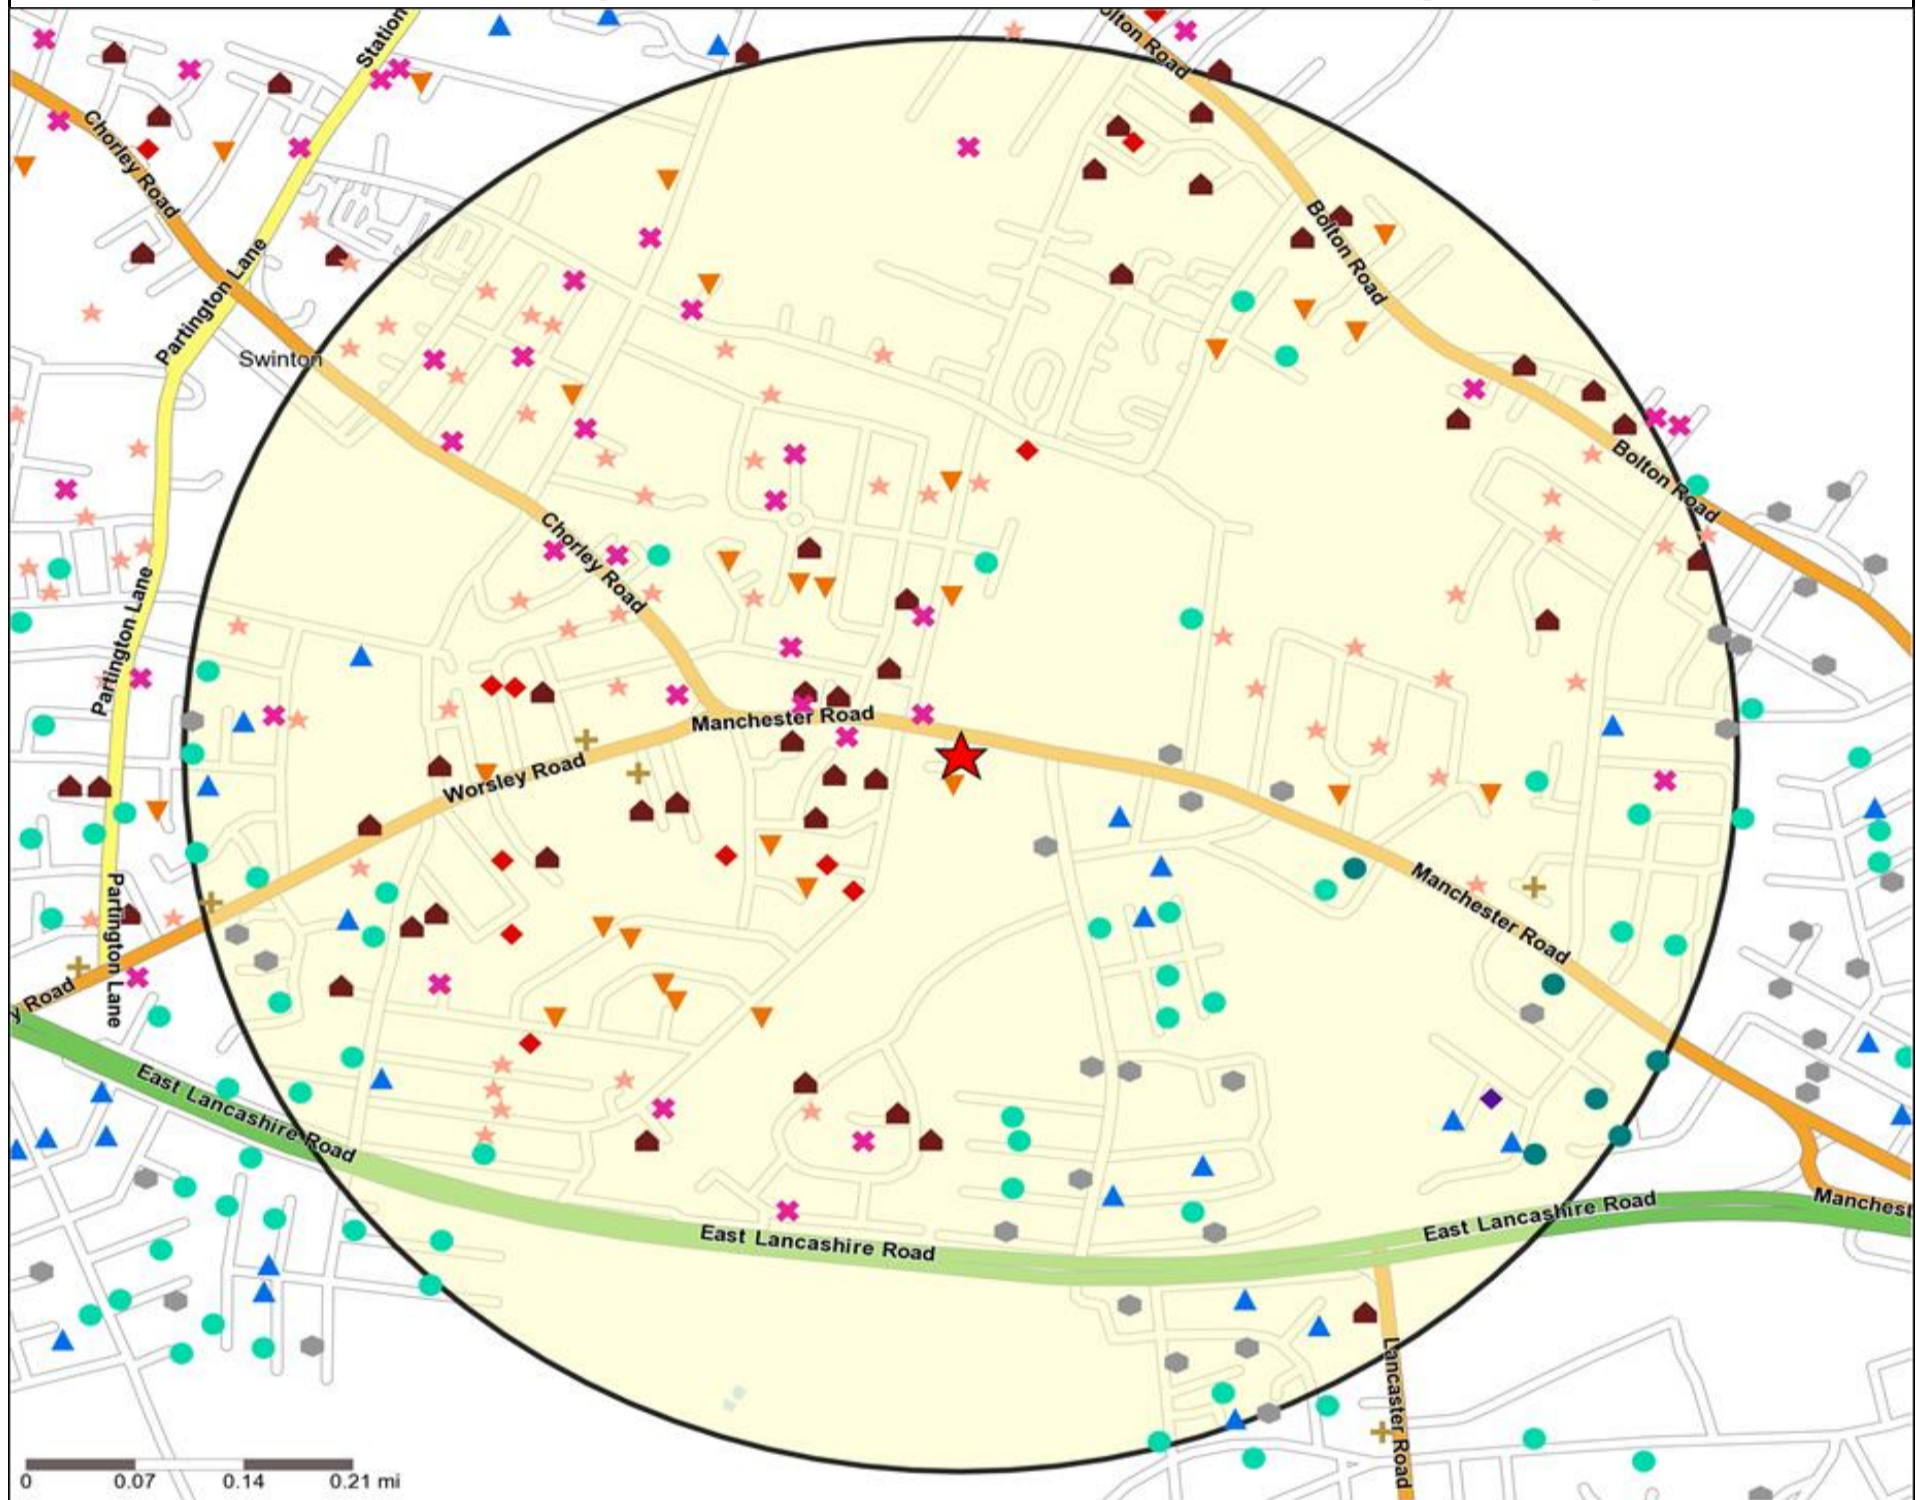

Mosaic UK Map and Data: FARMERS ARMS, SWINTON (202695)

Copyright Experian Ltd, HERE 2015. Ordnance Survey © Crown copyright 2015

Location	Mosaic UK Groups	D Rural Reality	H Aspiring Homemakers	L Vintage Value
0.5, 1.5, 3 & 5 Mile Distance	A City Prosperity	E Senior Security	I Family Basics	M Modest Traditions
Rivers, Canals and Lakes	B Prestige Positions	F Suburban Stability	J Transient Renters	N Urban Cohesion
	C Country Living	G Domestic Success	K Municipal Challenge	O Rental Hubs

Mosaic UK Data Table (Residential)

	Count:	Index:
	0 - 0.5 Miles	0 - 0.5 Miles
A City Prosperity (18+)	0	0
B Prestige Positions (18+)	18	3
C Country Living (18+)	0	0
D Rural Reality (18+)	0	0
E Senior Security (18+)	679	114
F Suburban Stability (18+)	381	85
G Domestic Success (18+)	139	23
H Aspiring Homemakers (18+)	1,247	187
I Family Basics (18+)	743	141
J Transient Renters (18+)	733	174
K Municipal Challenge (18+)	329	77
L Vintage Value (18+)	941	204
M Modest Traditions (18+)	1,937	557
N Urban Cohesion (18+)	0	0
O Rental Hubs (18+)	169	30
Adults 18+ estimate 2015	7,316	100