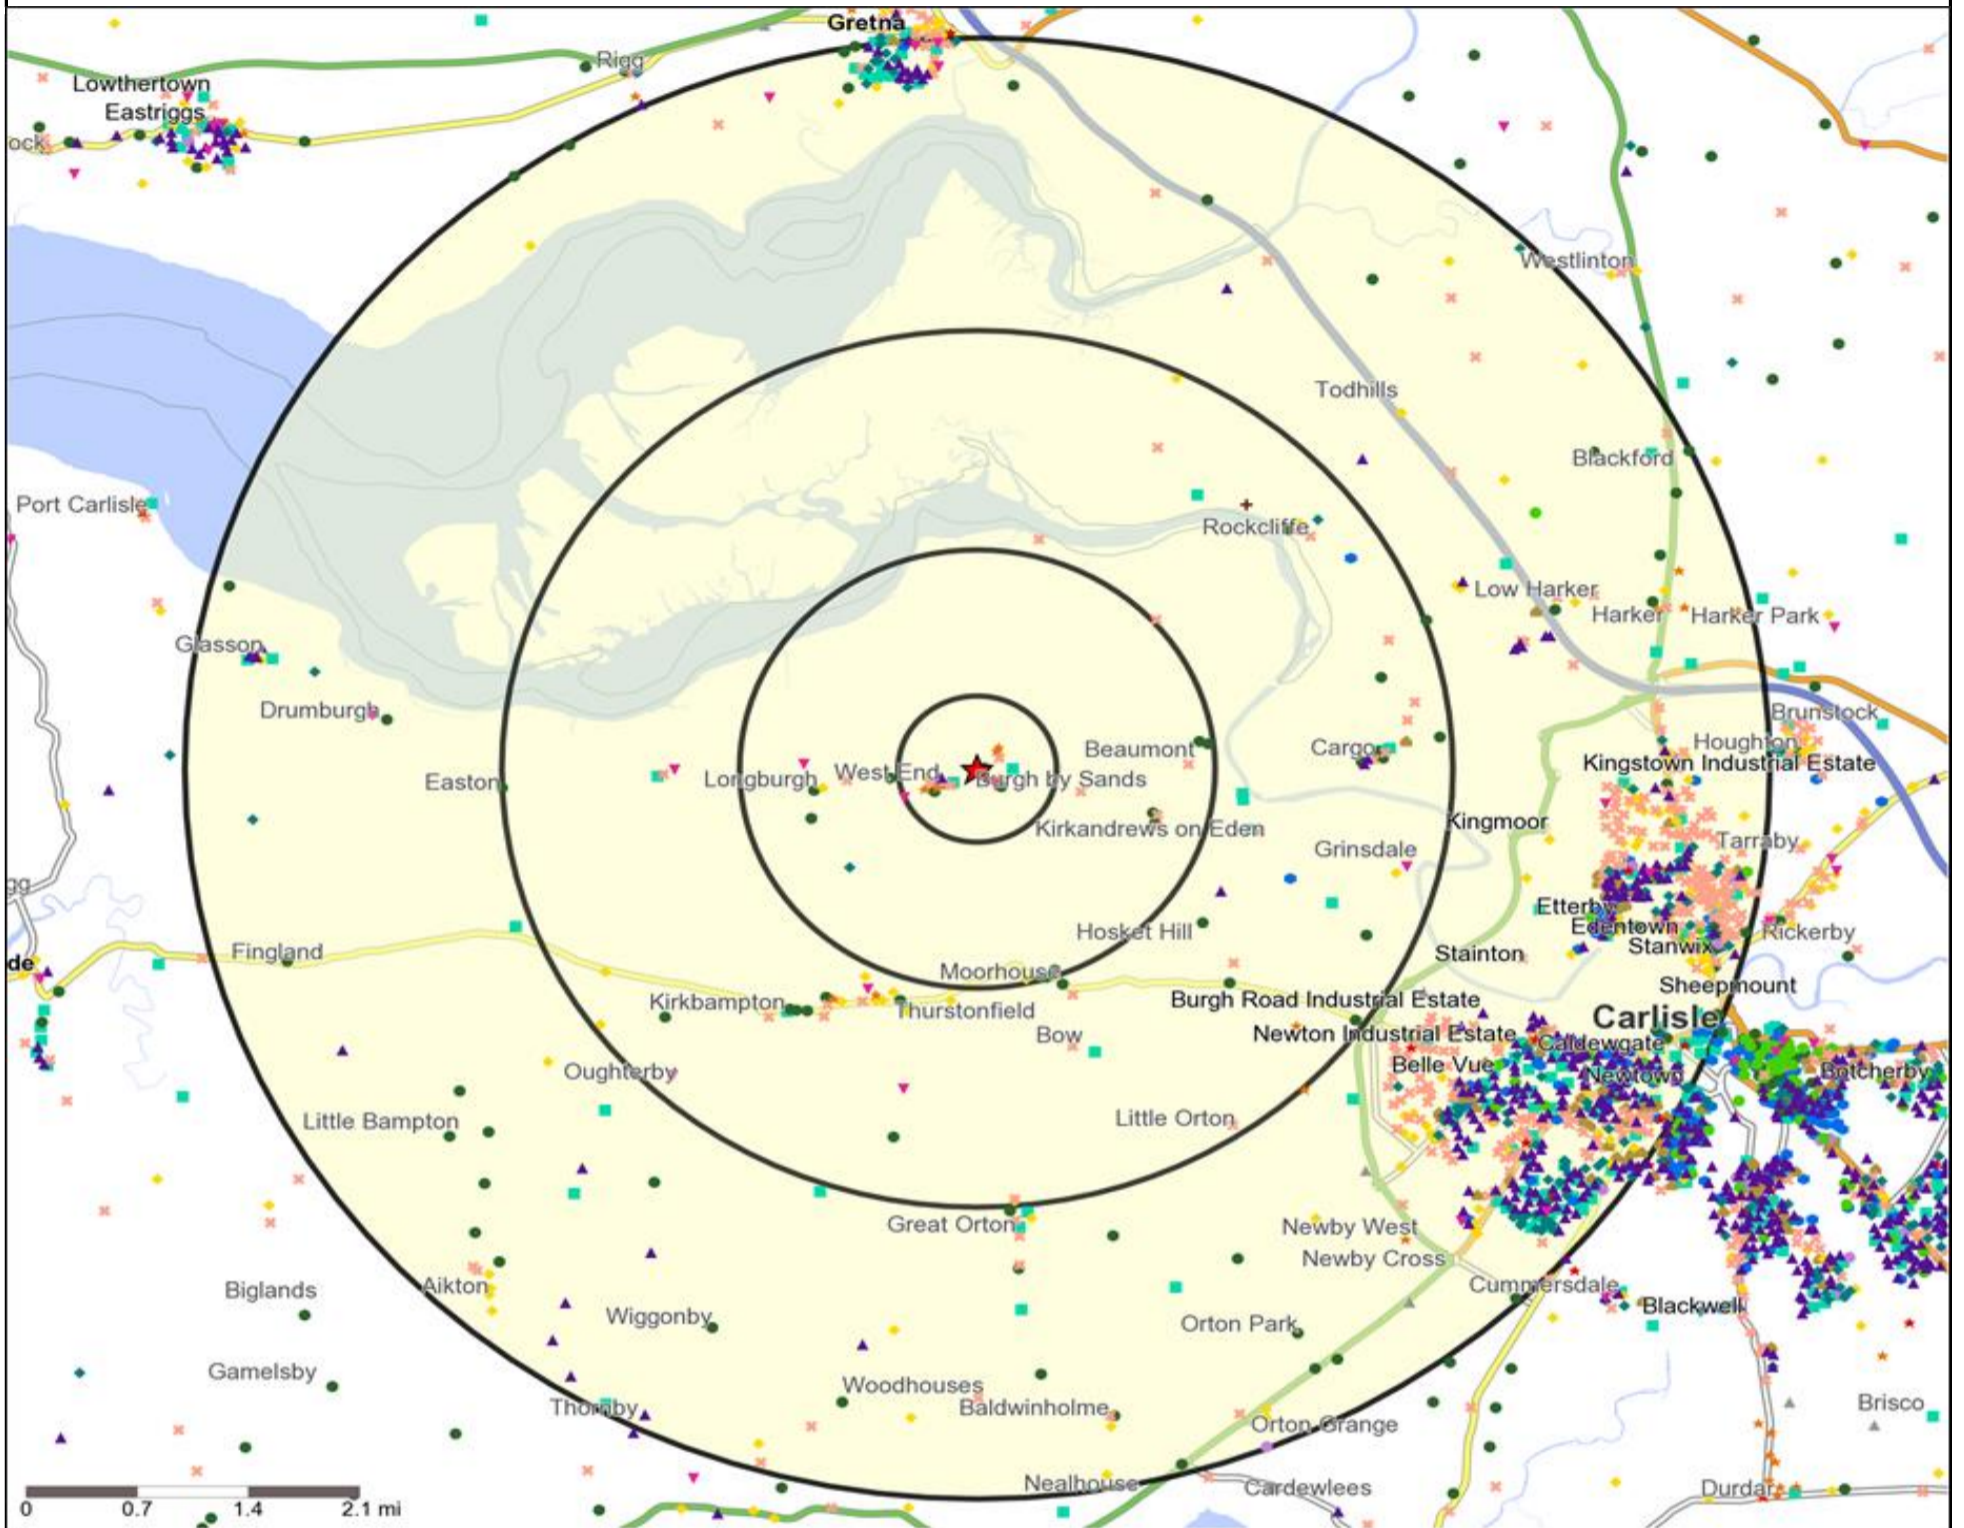

Occasions Map and Data: GREYHOUND INN, CARLISLE (202813)

Copyright Experian Ltd, HERE 2015. Ordnance Survey © Crown copyright 2015

- ★ Location
- Occasions Types
- ▲ 04 Weekend Millionaires
- 08 Student Social
- ★ 12 Midweek Meal Deal
- 0.5, 1.5, 3 & 5 Mile Distance
- 01 Mine's a Pint
- 05 Out On The Town
- 09 Leisurely Lunch
- ★ 13 Date Night
- ~ Rivers, Canals and Lakes
- 02 Early Doors
- ▲ 06 Business and Pleasure
- ✕ 10 Wining and Dining
- ★ 14 Birthday Treat
- 03 Everyday is Friday
- 07 Sporting Pints
- ▲ 11 Household Outing
- + 15 Pre Show Meal

Occasions Data Table

	Count:					Index:				
	0 - 0.5 Miles	0 - 1.5 Miles	0 - 3.0 Miles	0 - 5.0 Miles	15 Min Drivetime	0 - 0.5	0 - 1.5	0 - 3.0	0 - 5.0	15 Min Drivetime
01 Mine's a Pint	21	40	115	2,752	2,712	76	85	82	103	101
02 Early Doors	21	36	101	2,795	2,742	90	92	86	125	122
03 Everyday is Friday	19	24	72	2,014	2,030	96	72	72	105	106
04 Weekend Millionaires	17	29	96	3,553	3,584	60	60	66	129	129
05 Out On The Town	15	27	81	2,813	2,874	55	58	58	106	108
06 Business and Pleasure	14	25	72	791	801	99	104	100	58	58
07 Sporting Pints	7	11	37	2,027	2,067	23	21	24	69	70
08 Student Social	31	60	180	1,070	1,083	241	276	276	86	87
09 Leisurely Lunch	36	63	180	2,545	2,552	133	138	131	98	97
10 Wining and Dining	36	64	211	2,879	2,876	117	123	135	97	96
11 Household Outing	6	9	52	2,470	2,470	25	22	42	105	105
12 Midweek Meal Deal	36	51	106	1,584	1,641	263	220	153	120	124
13 Date Night	39	68	207	2,046	2,029	179	184	187	97	96
14 Birthday Treat	25	39	121	1,964	1,954	115	106	109	93	92
15 Pre Show Meal	8	15	47	682	695	107	118	124	94	95
Number of Occasions	331	561	1,678	31,985	32,110	100	100	100	100	100