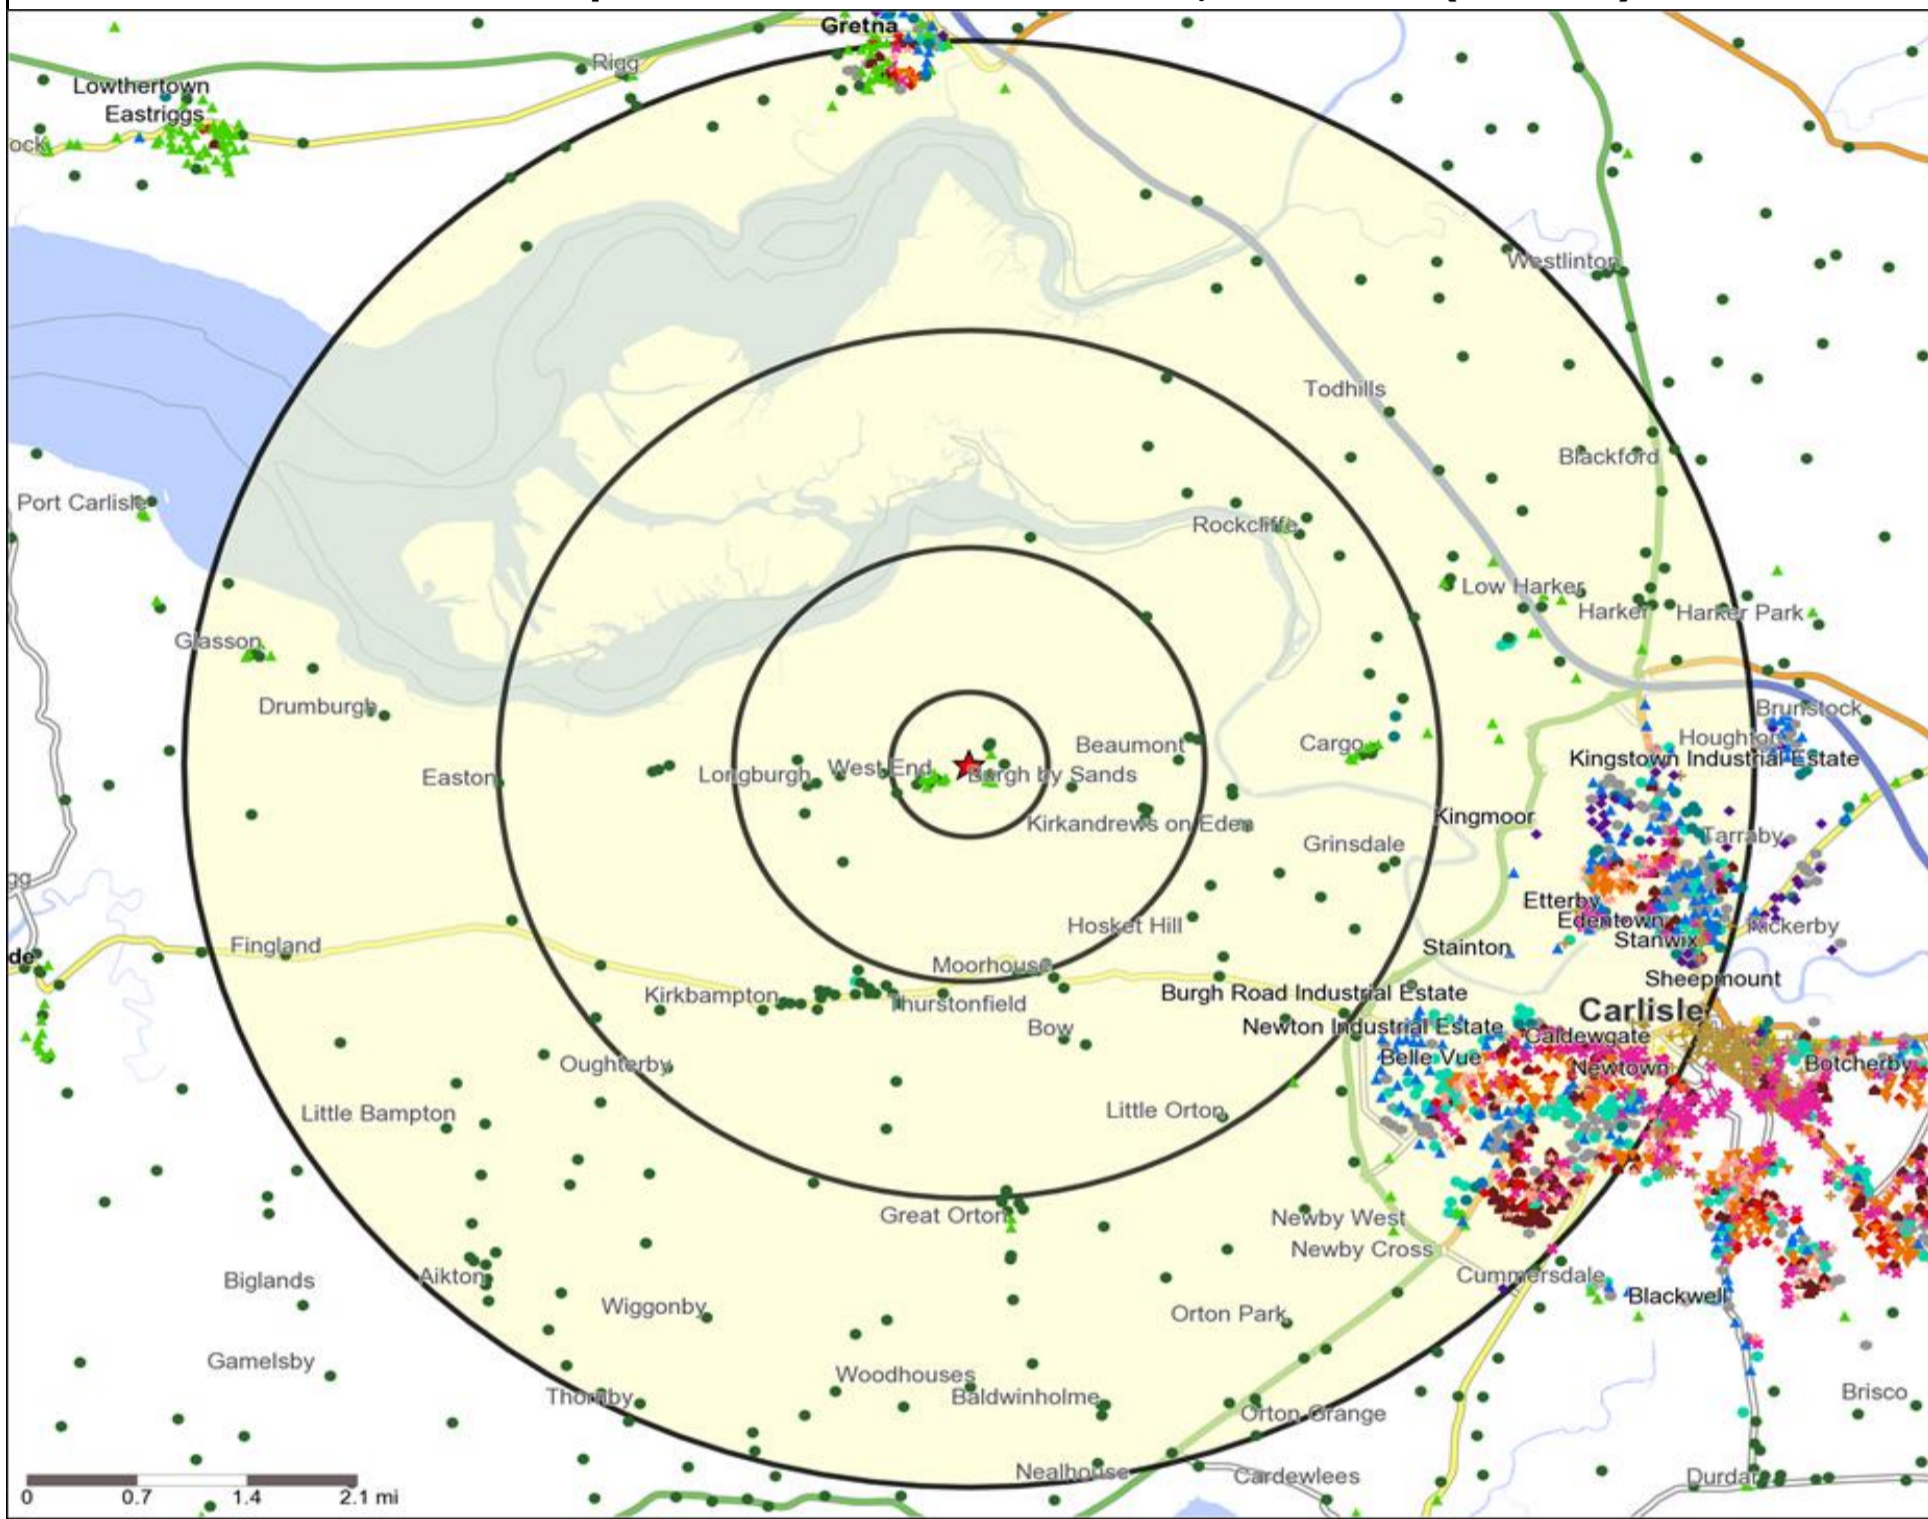

★ Location ○ 0.5, 1.5, 3 & 5 Mile Distance

Age Data Table

	Count:					Index:				
	0 - 0.5 Miles	0 - 1.5 Miles	0 - 3.0 Miles	0 - 5.0 Miles	15 Min Drivetime	0 - 0.5 Miles	0 - 1.5 Miles	0 - 3.0 Miles	0 - 5.0 Miles	15 Min Drivetime
0-15	98	155	502	7,741	7,634	93	84	89	93	91
16-17	8	17	65	956	949	62	74	93	92	91
18-24	24	52	167	3,912	4,035	47	58	61	97	100
25-34	40	58	194	5,180	5,252	52	43	47	85	86
35-44	74	124	377	5,181	5,221	104	99	99	92	92
45-54	102	198	562	6,356	6,363	129	141	131	101	100
55-64	91	184	578	5,626	5,661	144	165	169	112	112
65+	122	201	571	9,619	9,617	121	113	105	120	119
Population estimate 2015	559	989	3,016	44,571	44,732	100	100	100	100	100

Mosaic UK Map and Data: GREYHOUND INN, CARLISLE (202813)

Copyright Experian Ltd, HERE 2015. Ordnance Survey © Crown copyright 2015

- Location
- 0.5, 1.5, 3 & 5 Mile Distance
- Rivers, Canals and Lakes
- A City Prosperity
- D Rural Reality
- E Senior Security
- F Suburban Stability
- G Domestic Success
- H Aspiring Homemakers
- I Family Basics
- J Transient Renters
- K Municipal Challenge
- L Vintage Value
- M Modest Traditions
- N Urban Cohesion
- O Rental Hubs

- Location
- Branded Food
- Dry Led
- Café / Wine Bar
- Other
- 0.5, 1.5, 3 & 5 Mile Distance
- Circuit Bar
- Rural Character
- Rivers, Canals and Lakes
- Community Local

Competition Type Summary Table

-  Location
-  Branded Food
-  Dry Led
-  0.5, 1.5, 3 & 5 Mile Distance
-  Café / Wine Bar
-  Other
-  Rivers, Canals and Lakes
-  Circuit Bar
-  Rural Character
-  Community Local

Competition Type Summary Table