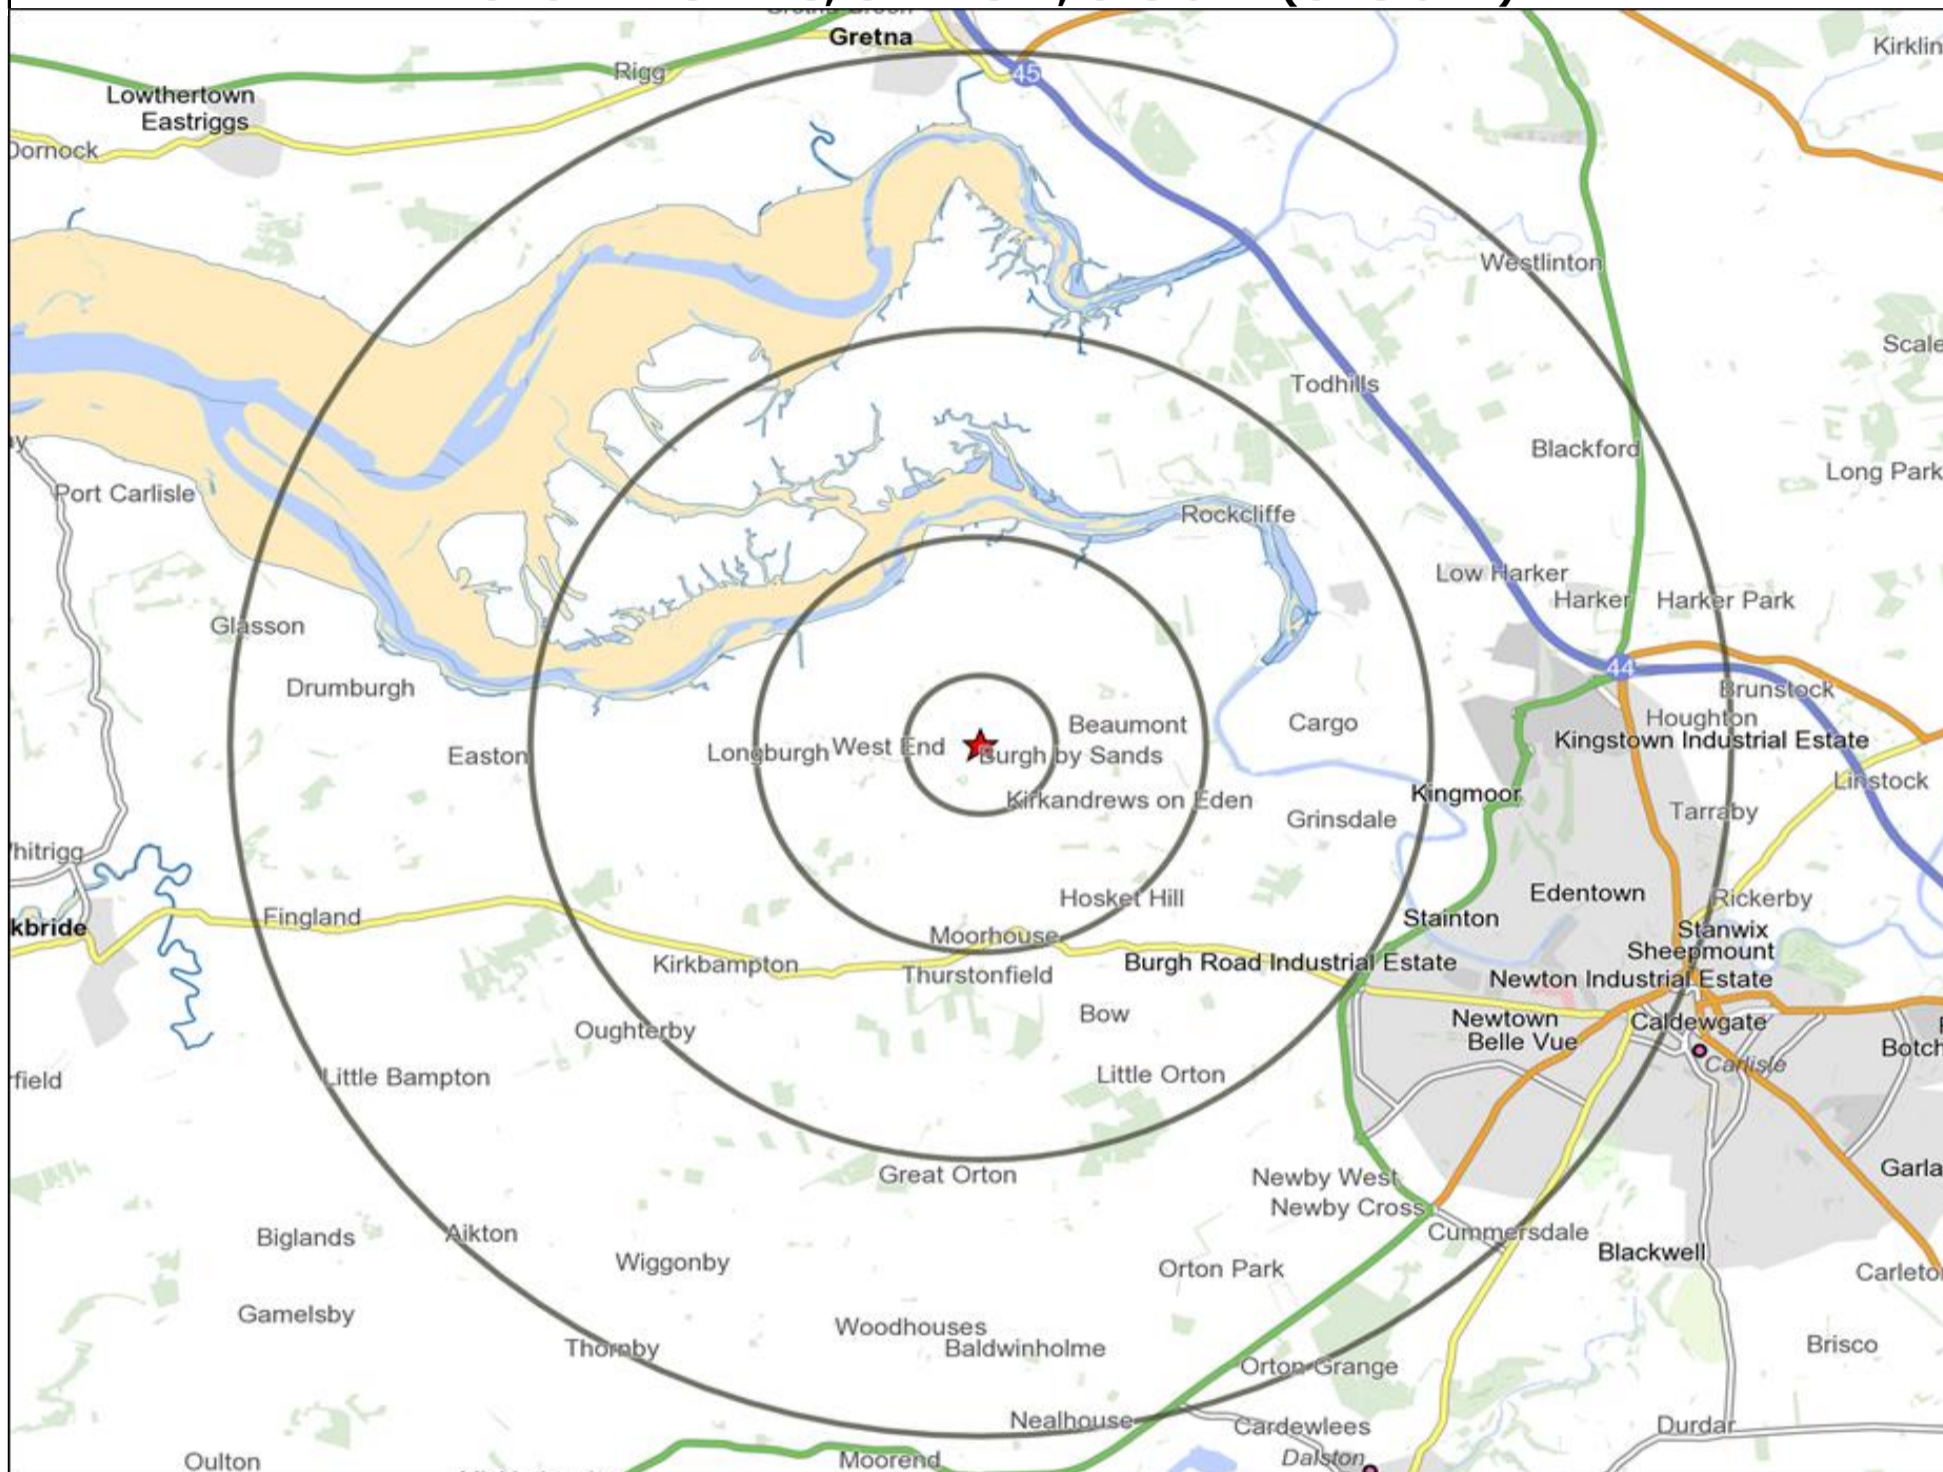

**Customer Profile Report for GREYHOUND INN, CARLISLE (Punch Outlet Number: 202813)
BURGH BY SANDS, CARLISLE, CA5 6AN (CA 5 6AN)**

Copyright Experian Ltd, HERE 2015. Ordnance Survey © Crown copyright 2015

★ Location ○ 0.5, 1.5, 3 & 5 Mile Distance

Age Data Table

	Count:					Index:				
	0 - 0.5 Miles	0 - 1.5 Miles	0 - 3.0 Miles	0 - 5.0 Miles	15 Min Drivetime	0 - 0.5 Miles	0 - 1.5 Miles	0 - 3.0 Miles	0 - 5.0 Miles	15 Min Drivetime
0-15	98	155	502	7,741	7,634	93	84	89	93	91
16-17	8	17	65	956	949	62	74	93	92	91
18-24	24	52	167	3,912	4,035	47	58	61	97	100
25-34	40	58	194	5,180	5,252	52	43	47	85	86
35-44	74	124	377	5,181	5,221	104	99	99	92	92
45-54	102	198	562	6,356	6,363	129	141	131	101	100
55-64	91	184	578	5,626	5,661	144	165	169	112	112
65+	122	201	571	9,619	9,617	121	113	105	120	119
Population estimate 2015	559	989	3,016	44,571	44,732	100	100	100	100	100

Ethnicity - Census 2011

	Count:					%:				
	0 - 0.5 Miles	0 - 1.5 Miles	0 - 3.0 Miles	0 - 5.0 Miles	15 Min Drivetime	0 - 0.5 Miles	0 - 1.5 Miles	0 - 3.0 Miles	0 - 5.0 Miles	15 Min Drivetime
White	551	967	2,959	42,957	42,785	99%	99%	99%	98%	98%
Mixed / Multiple Ethnic Groups	1	4	9	213	215	0%	0%	0%	0%	0%
Asian / Asian British	3	4	8	501	491	1%	0%	0%	1%	1%
Black / African / Caribbean / Black British	0	0	1	66	65	0%	0%	0%	0%	0%
Other Ethnic Group	0	1	6	133	131	0%	0%	0%	0%	0%
All People (Ethnic Group)	555	976	2,983	43,870	43,687	100	100	100	100	100