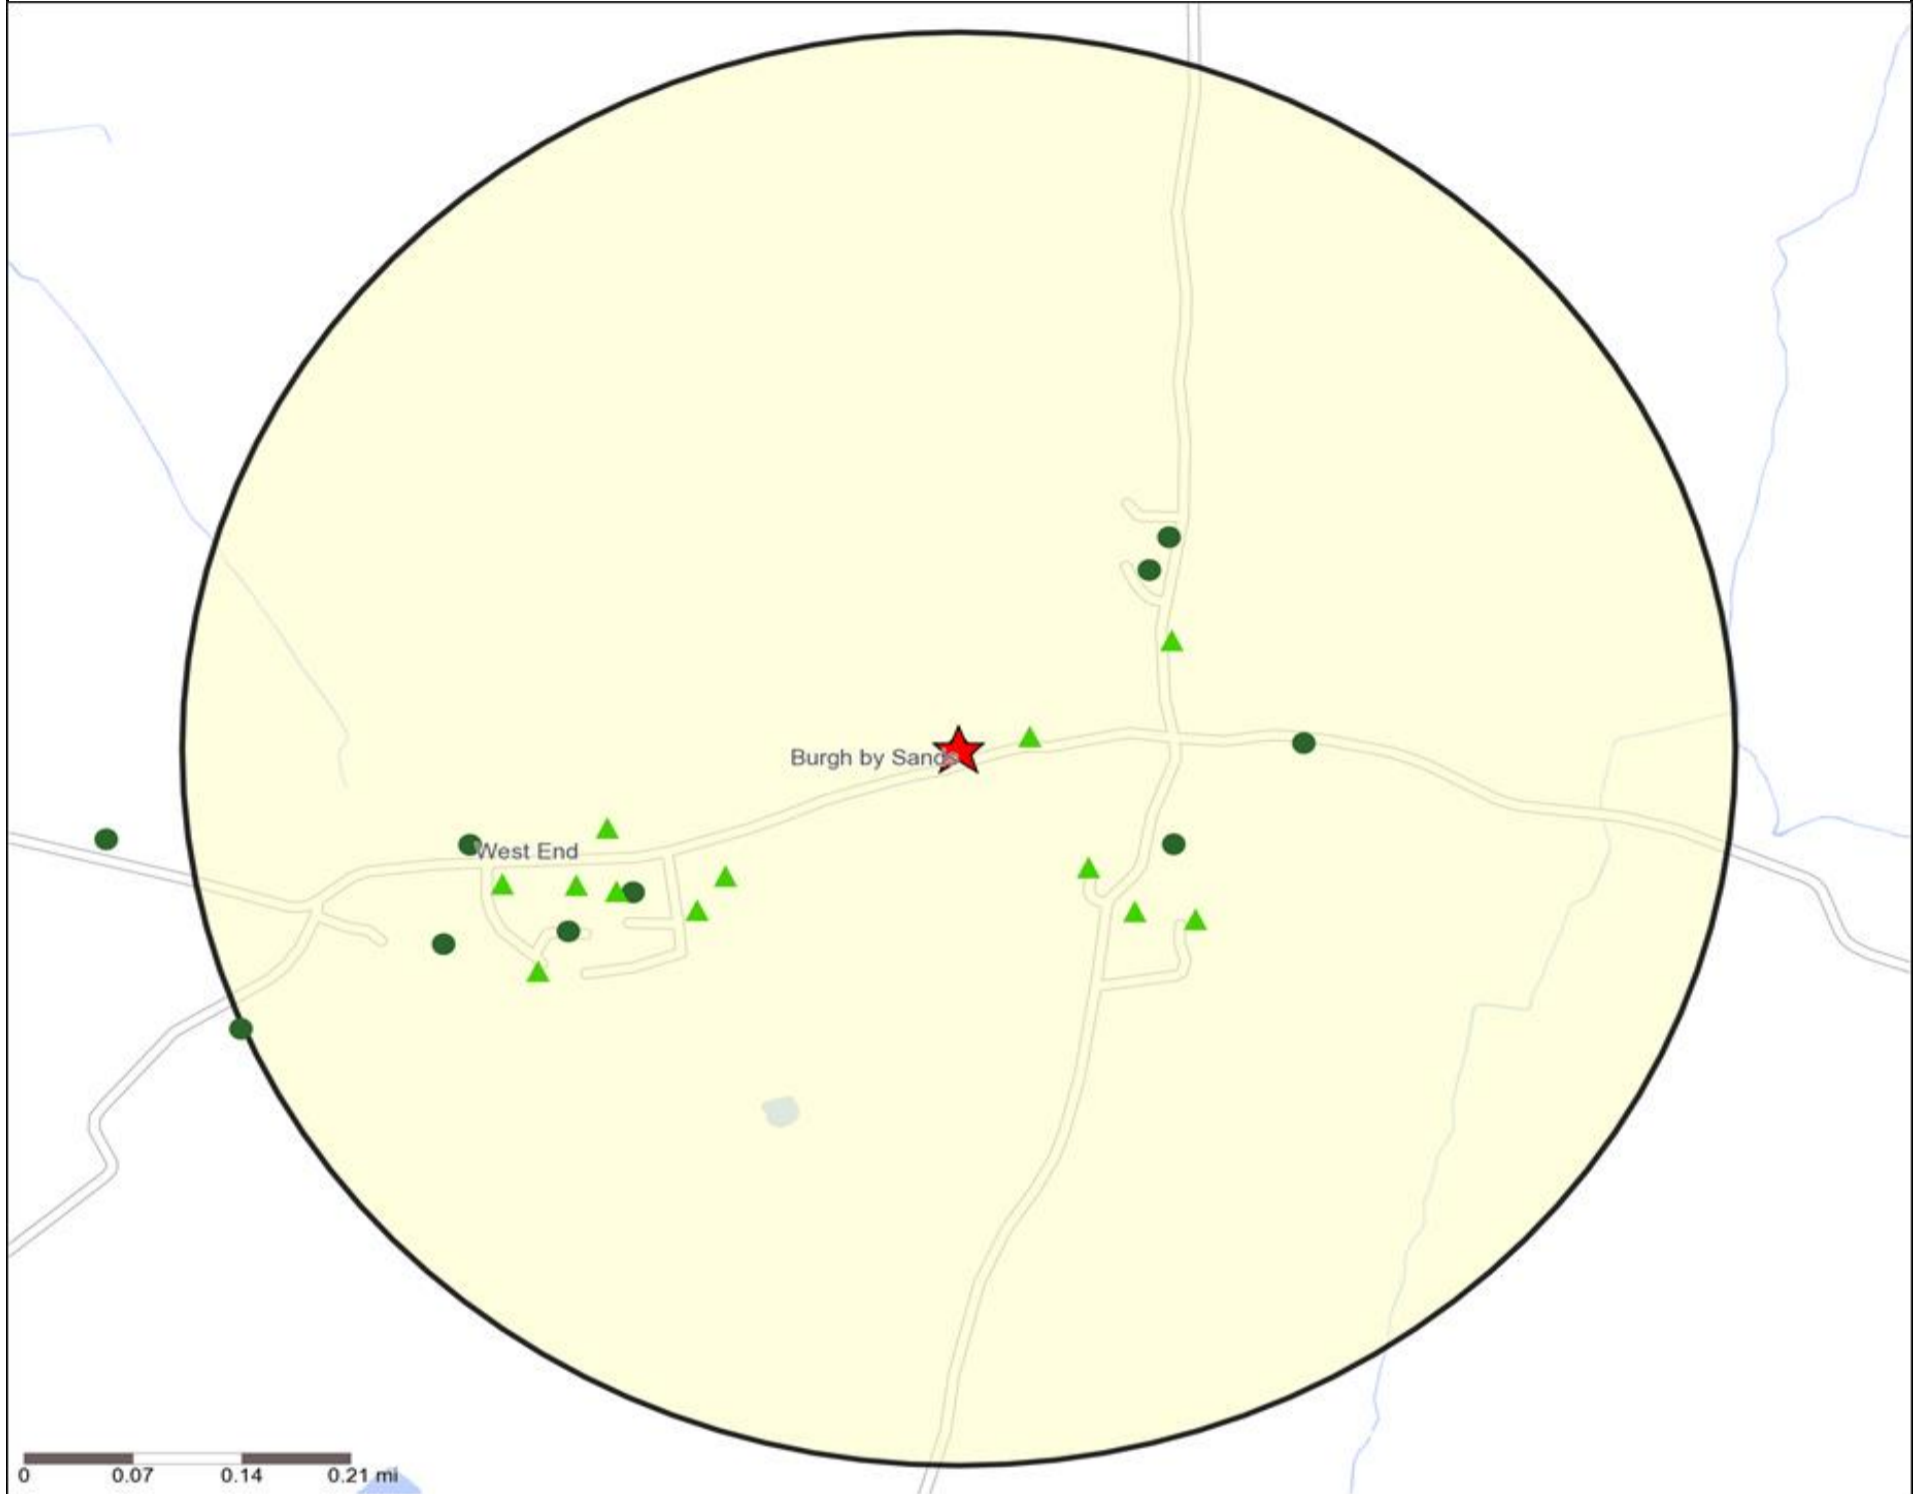

Mosaic UK Map and Data: GREYHOUND INN, CARLISLE (202813)

Copyright Experian Ltd, HERE 2015. Ordnance Survey © Crown copyright 2015

Location	Mosaic UK Groups	D Rural Reality	H Aspiring Homemakers	L Vintage Value
0.5, 1.5, 3 & 5 Mile Distance	A City Prosperity	E Senior Security	I Family Basics	M Modest Traditions
Rivers, Canals and Lakes	B Prestige Positions	F Suburban Stability	J Transient Renters	N Urban Cohesion
	C Country Living	G Domestic Success	K Municipal Challenge	O Rental Hubs

Mosaic UK Data Table (Residential)

	Count:	Index:
	0 - 0.5 Miles	0 - 0.5 Miles
A City Prosperity (18+)	0	0
B Prestige Positions (18+)	0	0
C Country Living (18+)	297	944
D Rural Reality (18+)	156	497
E Senior Security (18+)	0	0
F Suburban Stability (18+)	0	0
G Domestic Success (18+)	0	0
H Aspiring Homemakers (18+)	0	0
I Family Basics (18+)	0	0
J Transient Renters (18+)	0	0
K Municipal Challenge (18+)	0	0
L Vintage Value (18+)	0	0
M Modest Traditions (18+)	0	0
N Urban Cohesion (18+)	0	0
O Rental Hubs (18+)	0	0
Adults 18+ estimate 2015	453	100