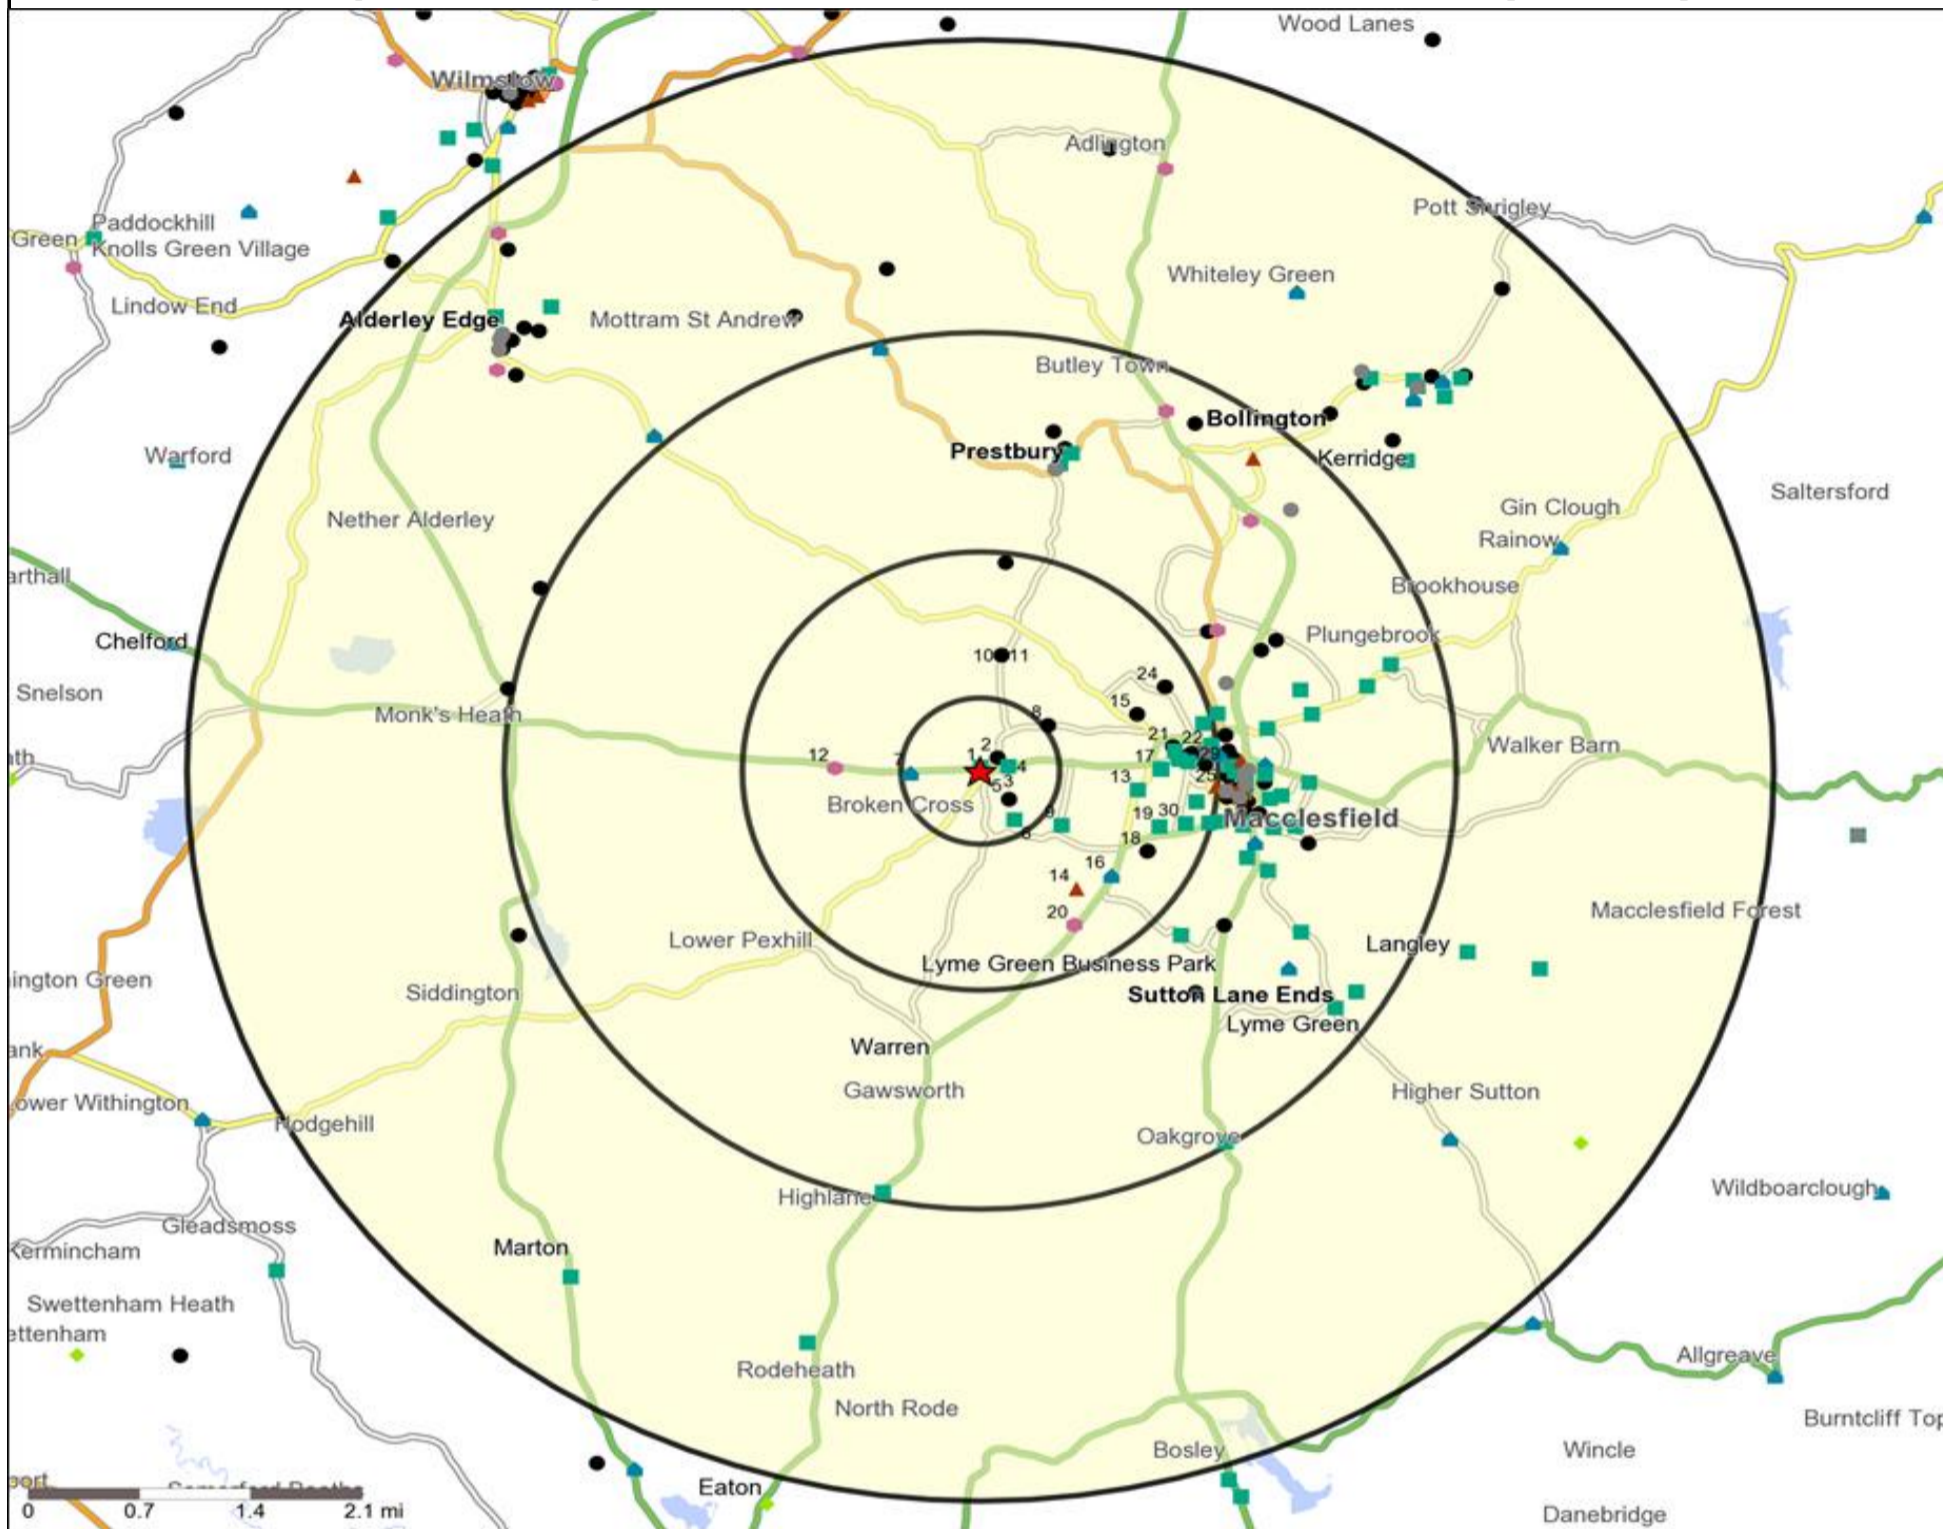

Competition Map and Data: PACKHORSE, BROCKEN CROSS (203080)

Numbers on competition points relate to the distance ranking in the competition table on page 7. Copyright Experian Ltd, HERE 2015. Ordnance Survey © Crown copyright 2015

- ★ Location
- ⬠ Branded Food
- 🏠 Dry Led
- Cafe / Wine Bar
- Other
- 0.5, 1.5, 3 & 5 Mile Distance
- ▲ Circuit Bar
- Rural Character
- 🌊 Rivers, Canals and Lakes
- Community Local

Competition Type Summary Table

Reporting Category	0 - 0.5 Miles	0 - 1.5 Miles	0 - 3.0 Miles	0 - 5.0 Miles
Café / Wine Bar	0	1	9	14
Circuit Bar	0	2	12	12
Community Local	3	16	46	59
Dry Led	1	2	7	13
Branded Food Pub	0	2	6	9
Rural	0	0	1	2
Other	3	17	57	86
Total	7	40	138	195