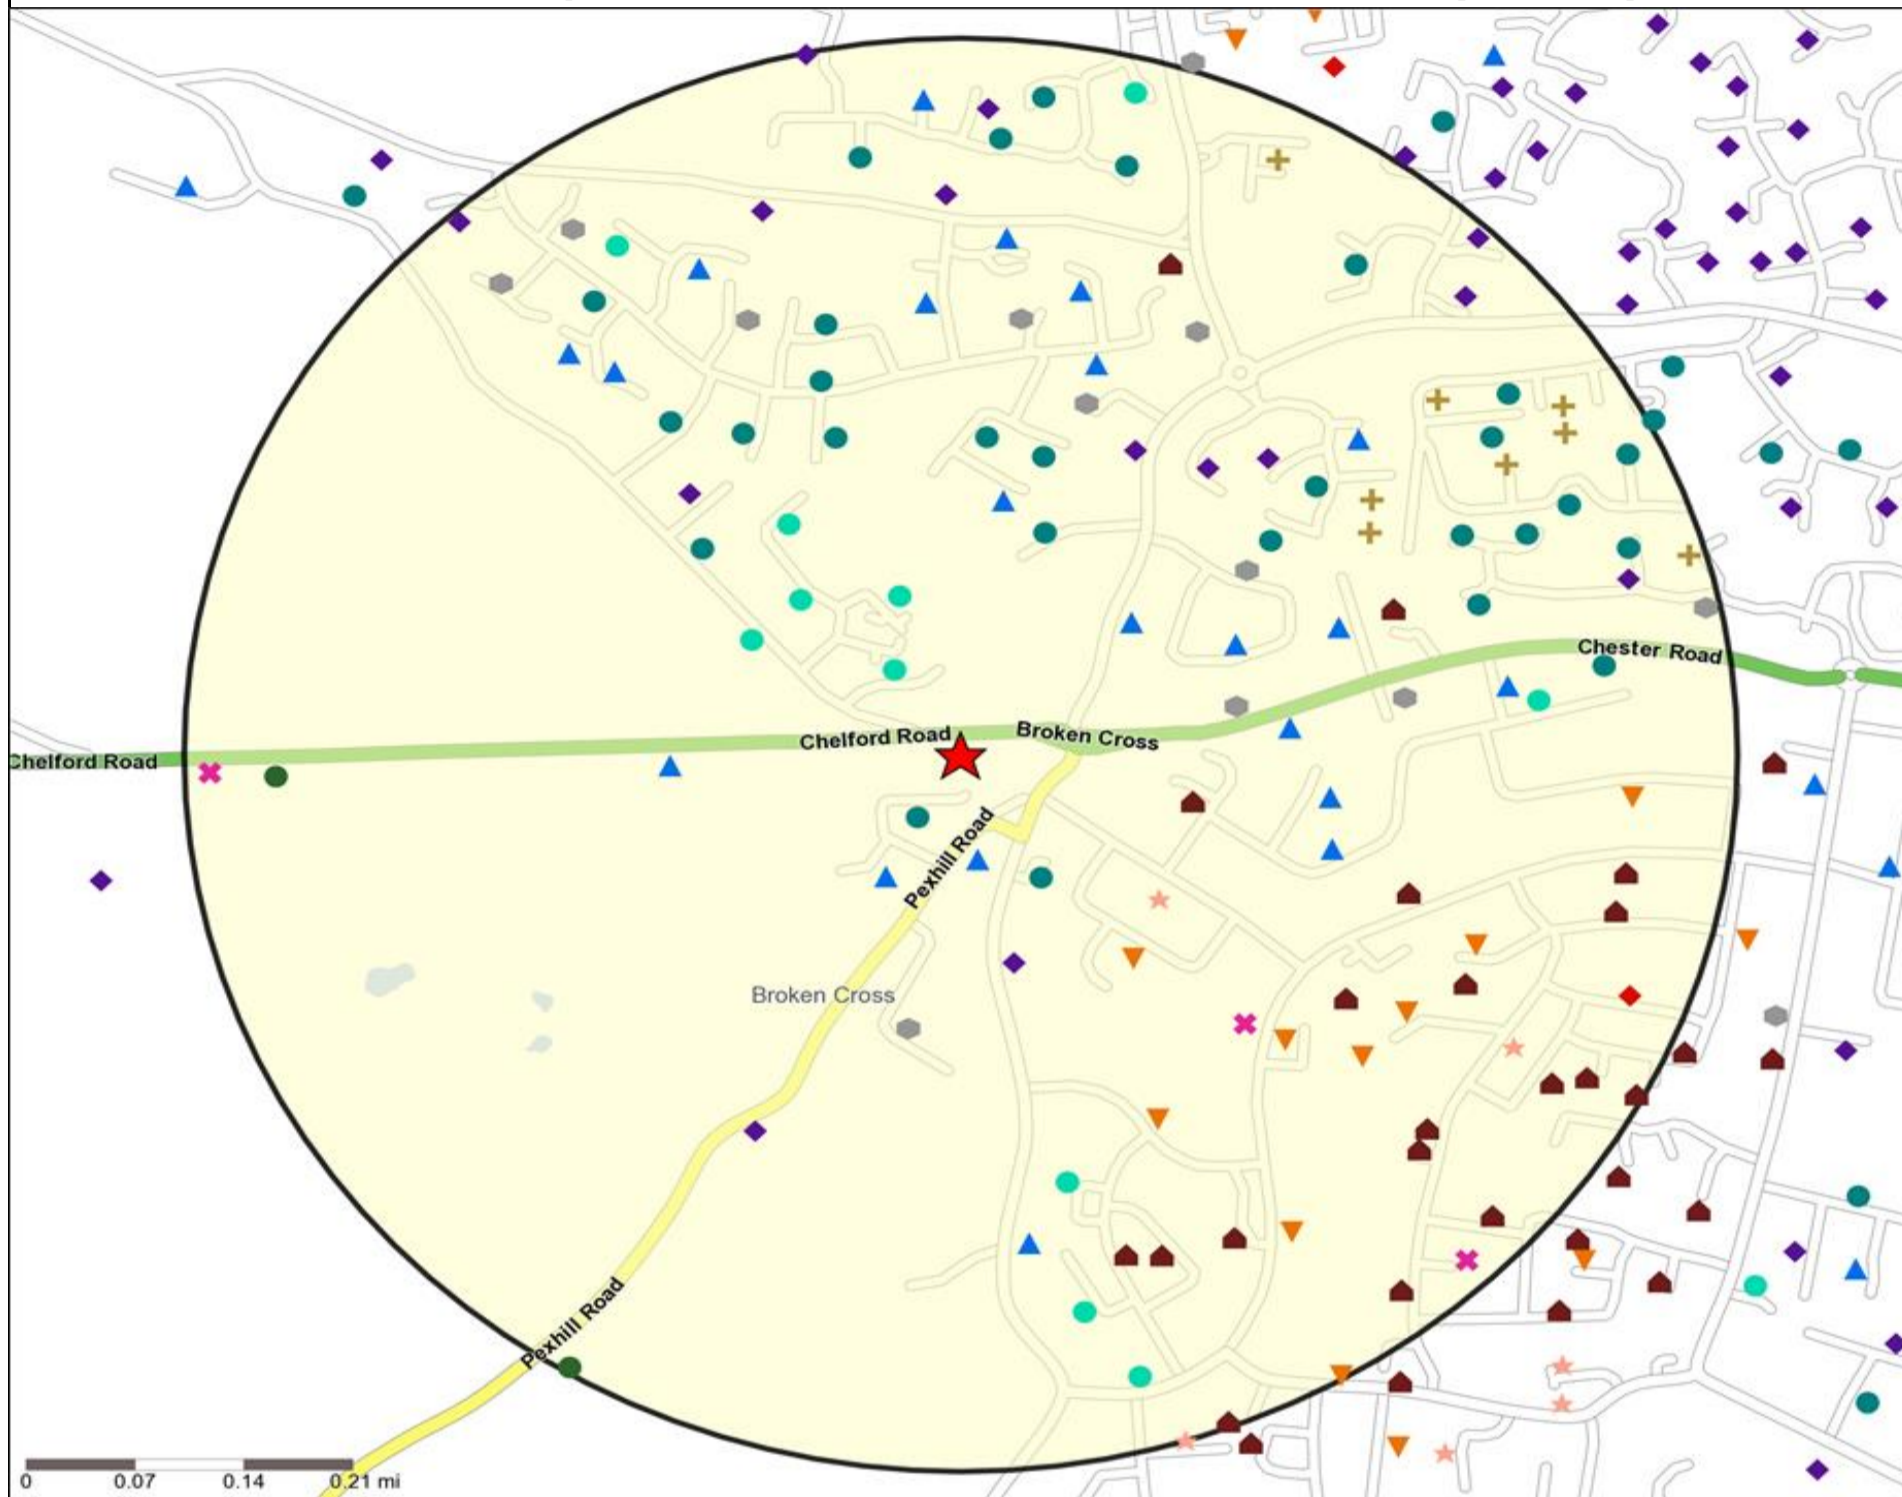

Mosaic UK Map and Data: PACKHORSE, BROCKEN CROSS (203080)

Copyright Experian Ltd, HERE 2015. Ordnance Survey © Crown copyright 2015

Location	Mosaic UK Groups	D Rural Reality	H Aspiring Homemakers	L Vintage Value
0.5, 1.5, 3 & 5 Mile Distance	A City Prosperity	E Senior Security	I Family Basics	M Modest Traditions
Rivers, Canals and Lakes	B Prestige Positions	F Suburban Stability	J Transient Renters	N Urban Cohesion
	C Country Living	G Domestic Success	K Municipal Challenge	O Rental Hubs

Mosaic UK Data Table (Residential)

	Count:	Index:
	0 - 0.5 Miles	0 - 0.5 Miles
A City Prosperity (18+)	0	0
B Prestige Positions (18+)	547	137
C Country Living (18+)	31	8
D Rural Reality (18+)	0	0
E Senior Security (18+)	376	84
F Suburban Stability (18+)	1,085	323
G Domestic Success (18+)	1,070	232
H Aspiring Homemakers (18+)	461	92
I Family Basics (18+)	501	126
J Transient Renters (18+)	43	14
K Municipal Challenge (18+)	105	33
L Vintage Value (18+)	818	237
M Modest Traditions (18+)	174	67
N Urban Cohesion (18+)	0	0
O Rental Hubs (18+)	283	67
Adults 18+ estimate 2015	5,494	100