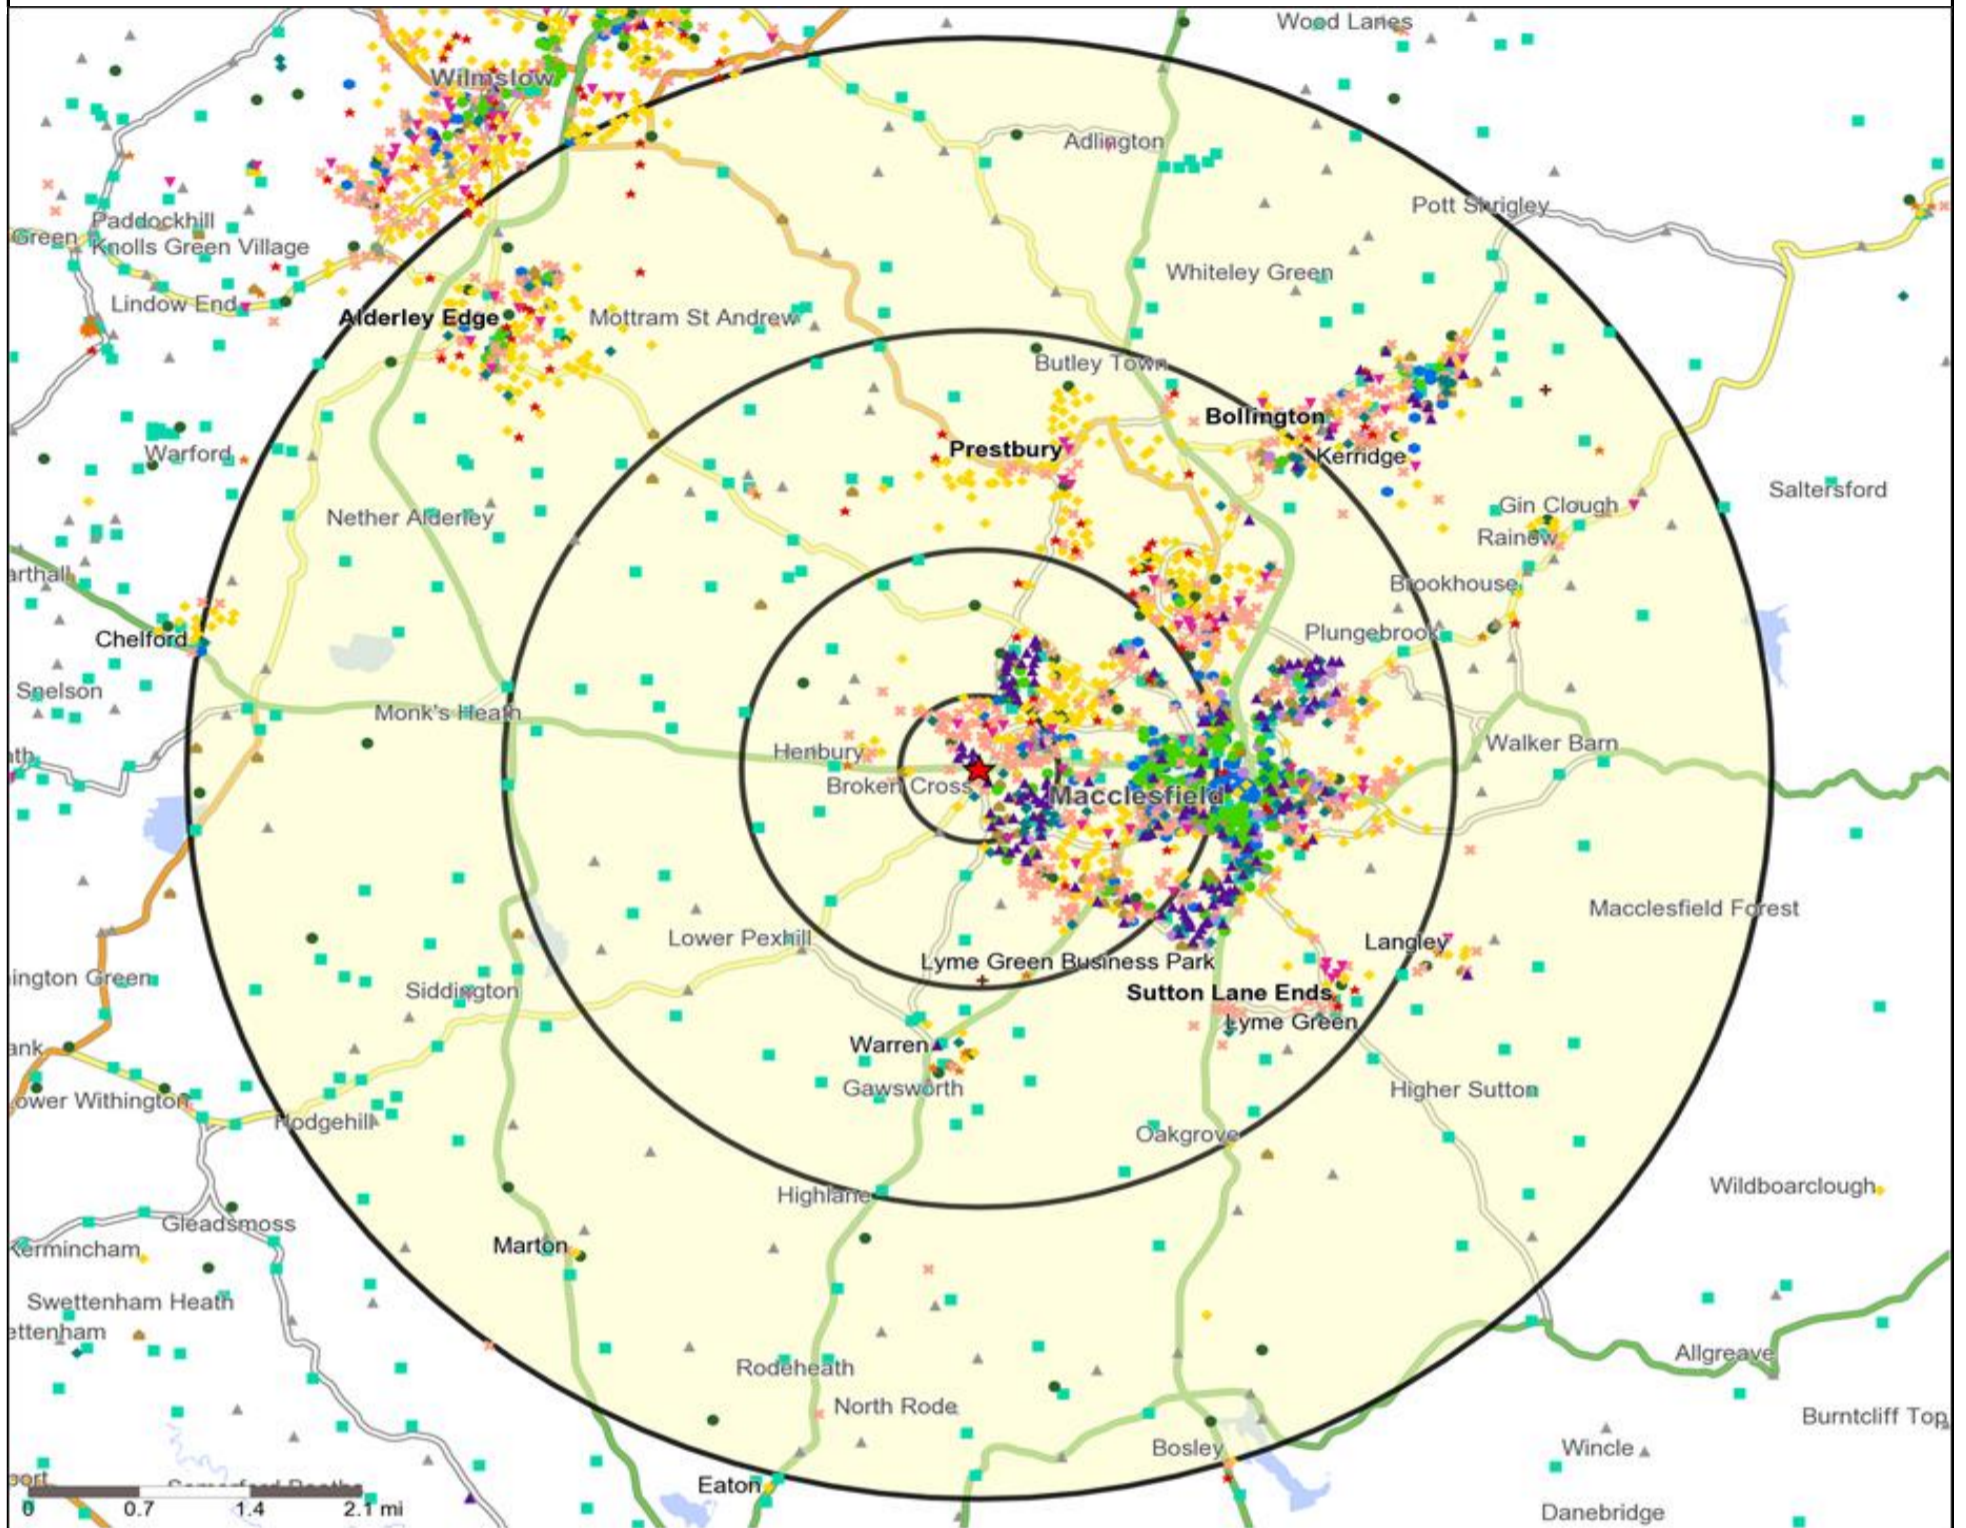

**Mosaic UK Data Table (Residential)**

	Count:	Index:
	0 - 0.5 Miles	0 - 0.5 Miles
A City Prosperity (18+)	0	0
B Prestige Positions (18+)	547	137
C Country Living (18+)	31	8
D Rural Reality (18+)	0	0
E Senior Security (18+)	376	84
F Suburban Stability (18+)	1,085	323
G Domestic Success (18+)	1,070	232
H Aspiring Homemakers (18+)	461	92
I Family Basics (18+)	501	126
J Transient Renters (18+)	43	14
K Municipal Challenge (18+)	105	33
L Vintage Value (18+)	818	237
M Modest Traditions (18+)	174	67
N Urban Cohesion (18+)	0	0
O Rental Hubs (18+)	283	67
<b>Adults 18+ estimate 2015</b>	<b>5,494</b>	<b>100</b>

### Occasions Map and Data: PACKHORSE, BROCKEN CROSS (203080)

Copyright Experian Ltd, HERE 2015. Ordnance Survey © Crown copyright 2015

- ★ Location
- 0.5, 1.5, 3 & 5 Mile Distance
- Rivers, Canals and Lakes
- 01 Mine's a Pint
- 02 Early Doors
- 03 Everyday is Friday
- 04 Weekend Millionaires
- 05 Out On The Town
- 06 Business and Pleasure
- 07 Sporting Pints
- 08 Student Social
- 09 Leisurly Lunch
- 10 Wining and Dining
- 11 Household Outing
- 12 Midweek Meal Deal
- 13 Date Night
- 14 Birthday Treat
- 15 Pre Show Meal