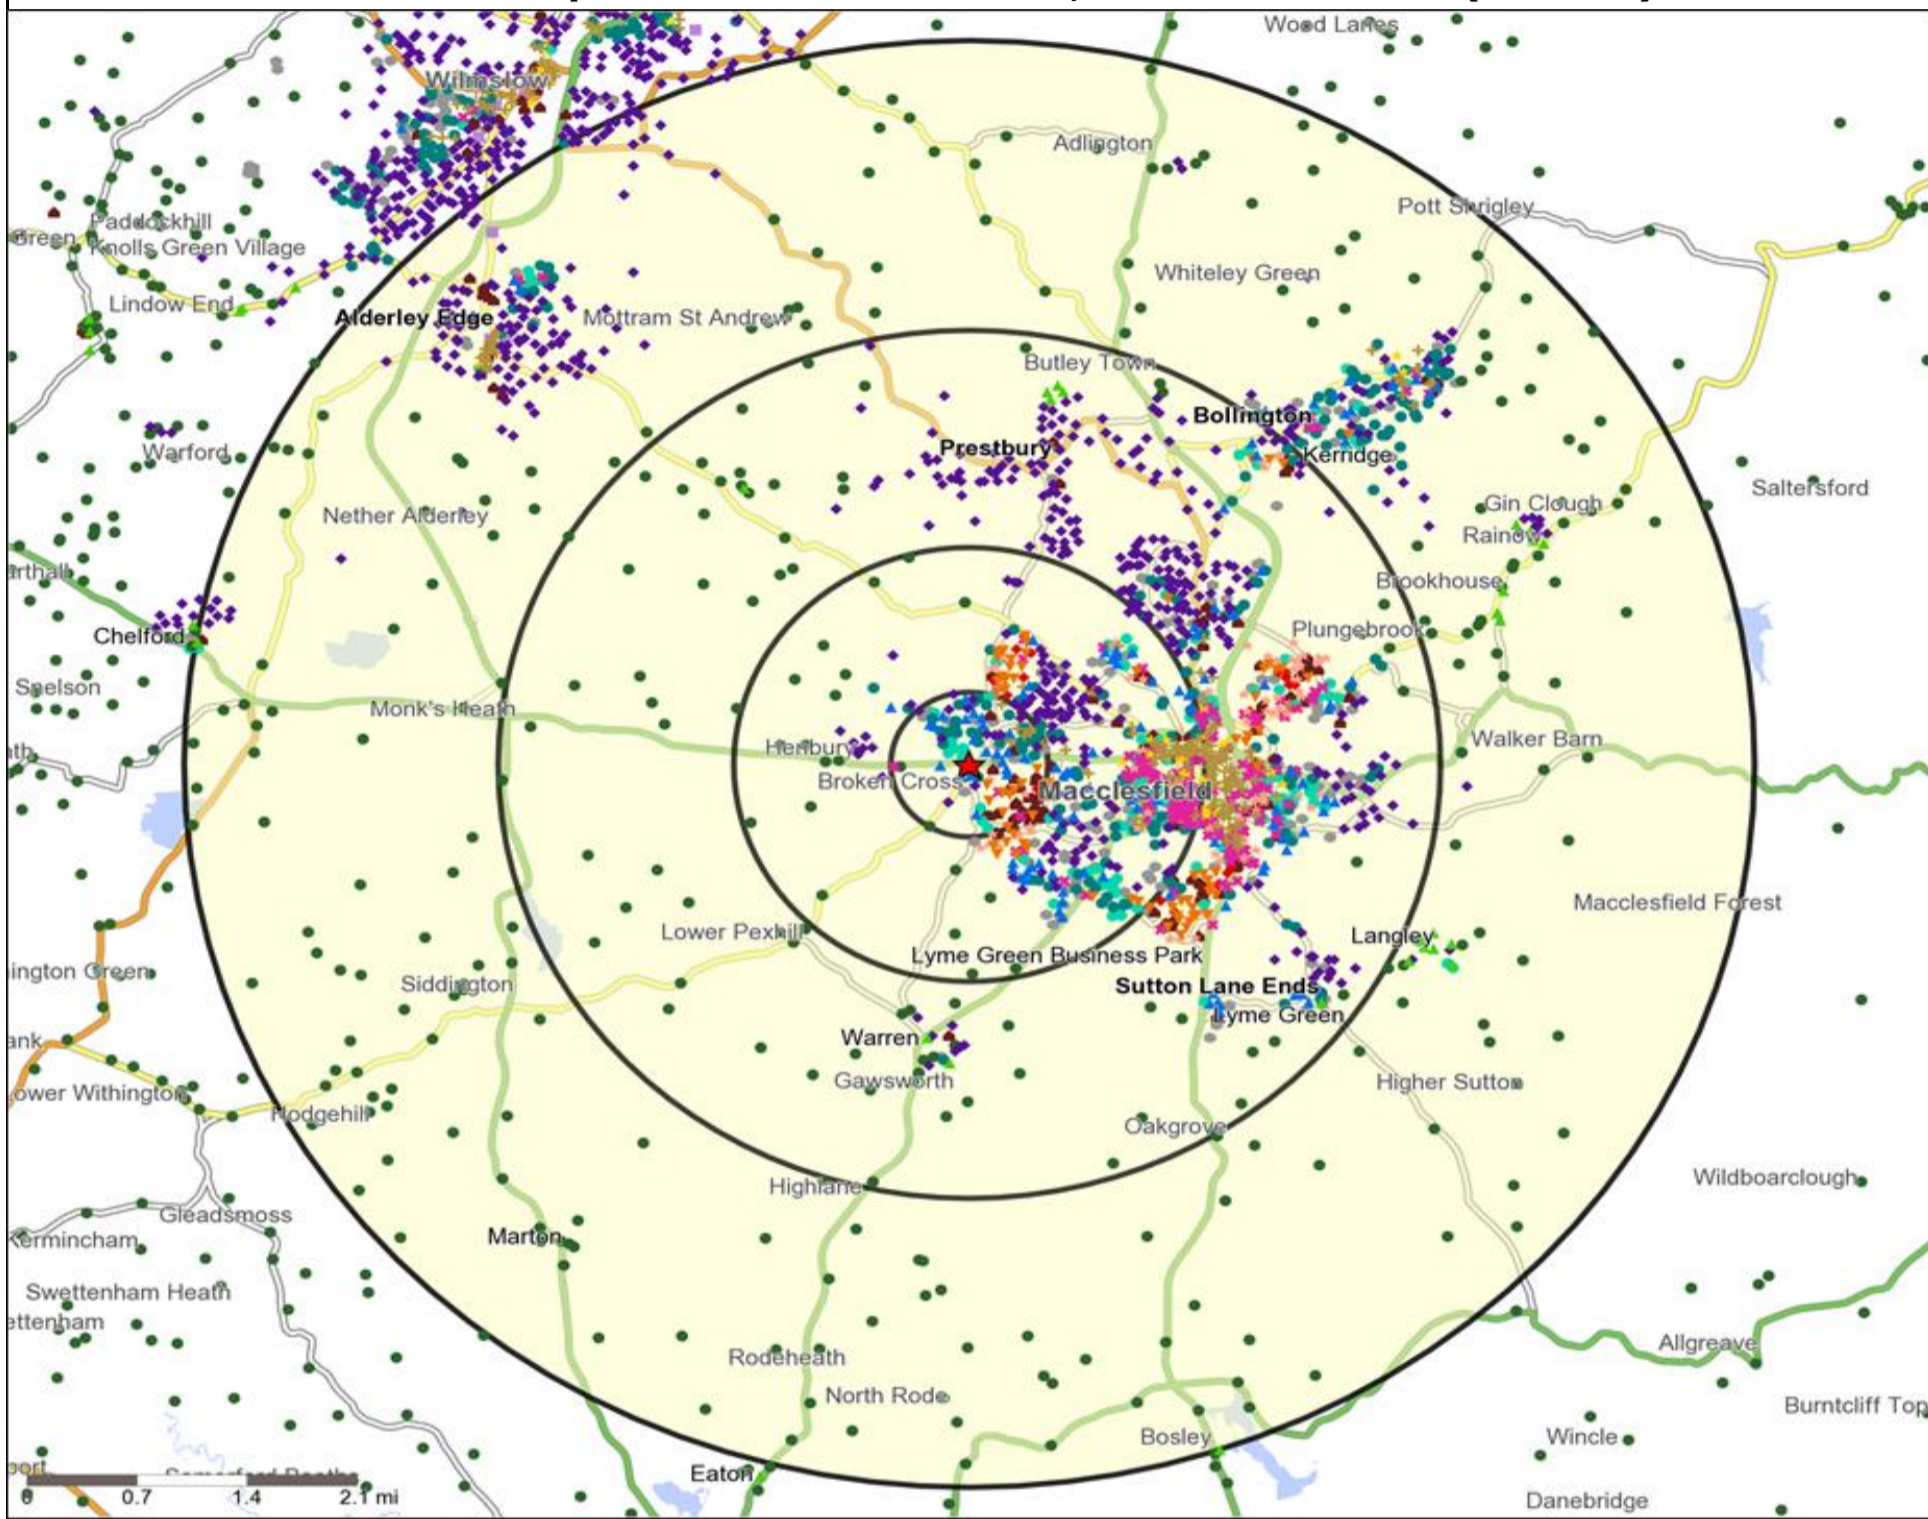

Mosaic UK Map and Data: PACKHORSE, BROCKEN CROSS (203080)

Copyright Experian Ltd, HERE 2015. Ordnance Survey © Crown copyright 2015

- ★ Location
- 0.5, 1.5, 3 & 5 Mile Distance
- ~ Rivers, Canals and Lakes
- Mosaic UK Groups
- A City Prosperity
- B Prestige Positions
- C Country Living
- ▲ D Rural Reality
- E Senior Security
- ▲ F Suburban Stability
- G Domestic Success
- H Aspiring Homemakers
- I Family Basics
- J Transient Renters
- K Municipal Challenge
- L Vintage Value
- M Modest Traditions
- N Urban Cohesion
- O Rental Hubs

Mosaic UK Data Table (Residential)

	Count:					Index:				
	0 - 0.5 Miles	0 - 1.5 Miles	0 - 3.0 Miles	0 - 5.0 Miles	15 Min Drivetime	0 - 0.5	0 - 1.5	0 - 3.0	0 - 5.0	15 Min Drivetime
A City Prosperity (18+)	0	0	0	36	96	0	0	0	1	3
B Prestige Positions (18+)	547	3,922	10,975	15,334	19,979	137	220	300	326	339
C Country Living (18+)	31	228	1,478	4,616	6,781	8	13	42	103	121
D Rural Reality (18+)	0	1	228	776	875	0	0	7	17	16
E Senior Security (18+)	376	2,480	4,355	5,297	6,526	84	125	107	101	99
F Suburban Stability (18+)	1,085	3,080	4,655	5,245	5,869	323	206	152	133	119
G Domestic Success (18+)	1,070	2,912	4,469	6,601	8,149	232	142	106	122	120
H Aspiring Homemakers (18+)	461	2,411	4,302	4,899	5,771	92	108	94	83	78
I Family Basics (18+)	501	1,641	3,113	3,134	3,450	126	93	86	67	59
J Transient Renters (18+)	43	2,652	5,383	5,717	6,672	14	188	185	154	143
K Municipal Challenge (18+)	105	310	774	774	825	33	22	26	20	17
L Vintage Value (18+)	818	1,960	3,738	4,419	5,185	237	127	118	109	102
M Modest Traditions (18+)	174	1,046	2,948	2,964	3,973	67	90	123	97	103
N Urban Cohesion (18+)	0	403	774	790	941	0	32	29	23	22
O Rental Hubs (18+)	283	1,380	3,084	3,891	5,683	67	73	80	78	91
Adults 18+ estimate 2015	5,494	24,426	50,276	64,493	80,775	100	100	100	100	100