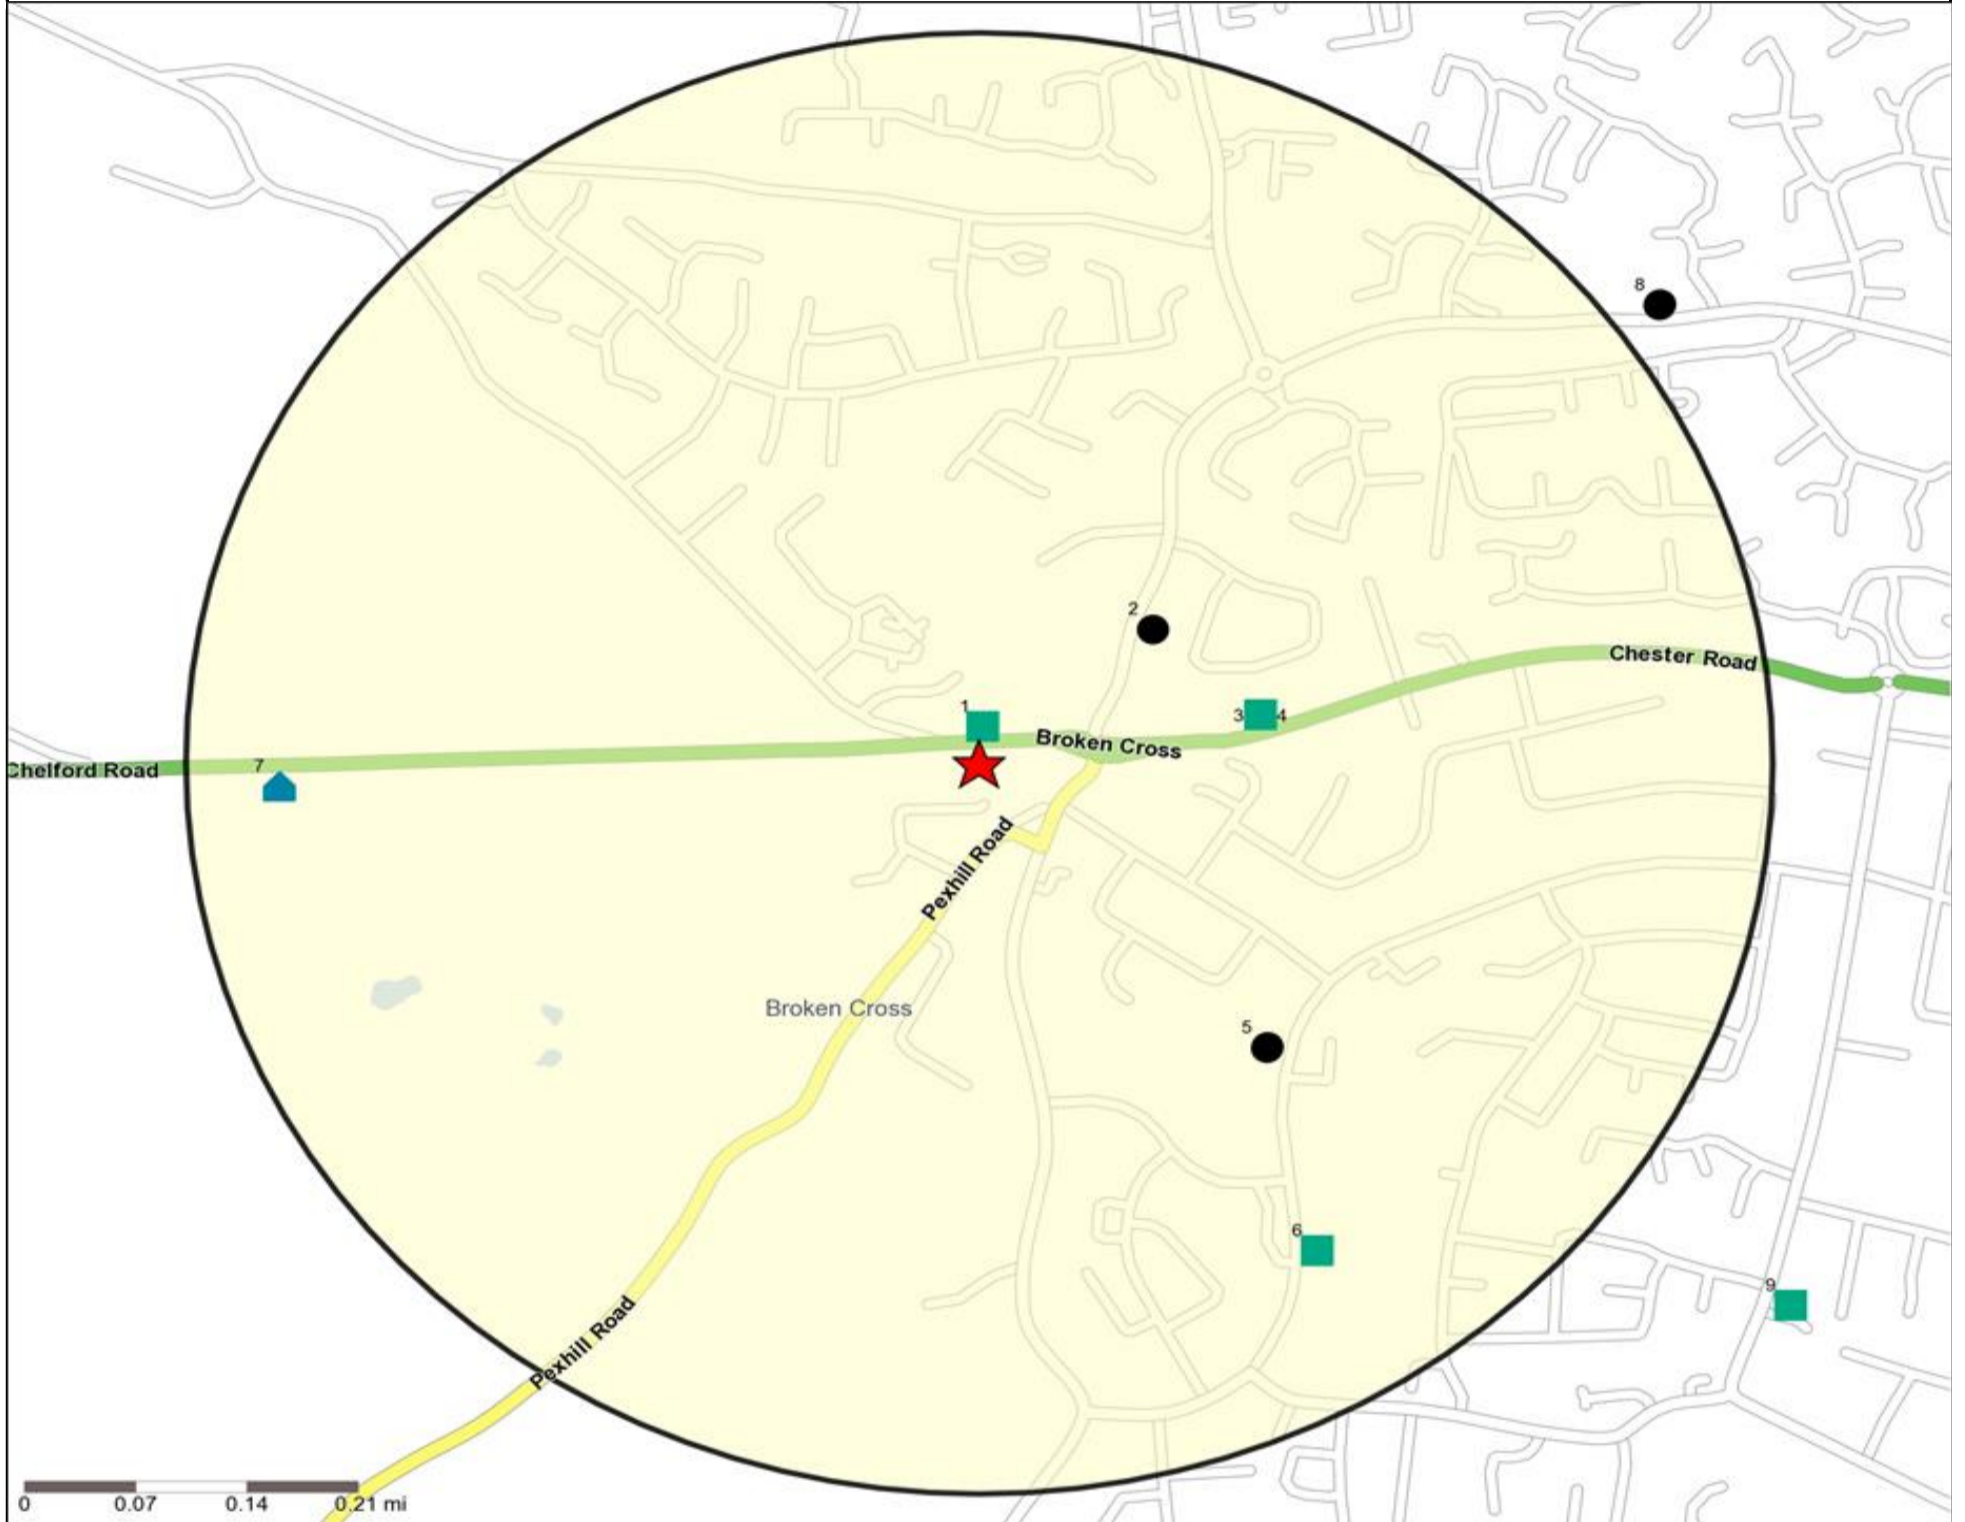

Competition Map and Data: PACKHORSE, BROCKEN CROSS (203080)

Numbers on competition points relate to the distance ranking in the competition table on page 7. Copyright Experian Ltd, HERE 2015. Ordnance Survey © Crown copyright 2015

- Location
- Branded Food
- Dry Led
- Café / Wine Bar
- Other
- 0.5, 1.5, 3 & 5 Mile Distance
- Circuit Bar
- Rural Character
- Rivers, Canals and Lakes
- Community Local

Competition Type Summary Table

Reporting Category	0 - 0.5 Miles
Café / Wine Bar	0
Circuit Bar	0
Community Local	3
Dry Led	1
Branded Food Pub	0
Rural	0
Other	3
Total	7