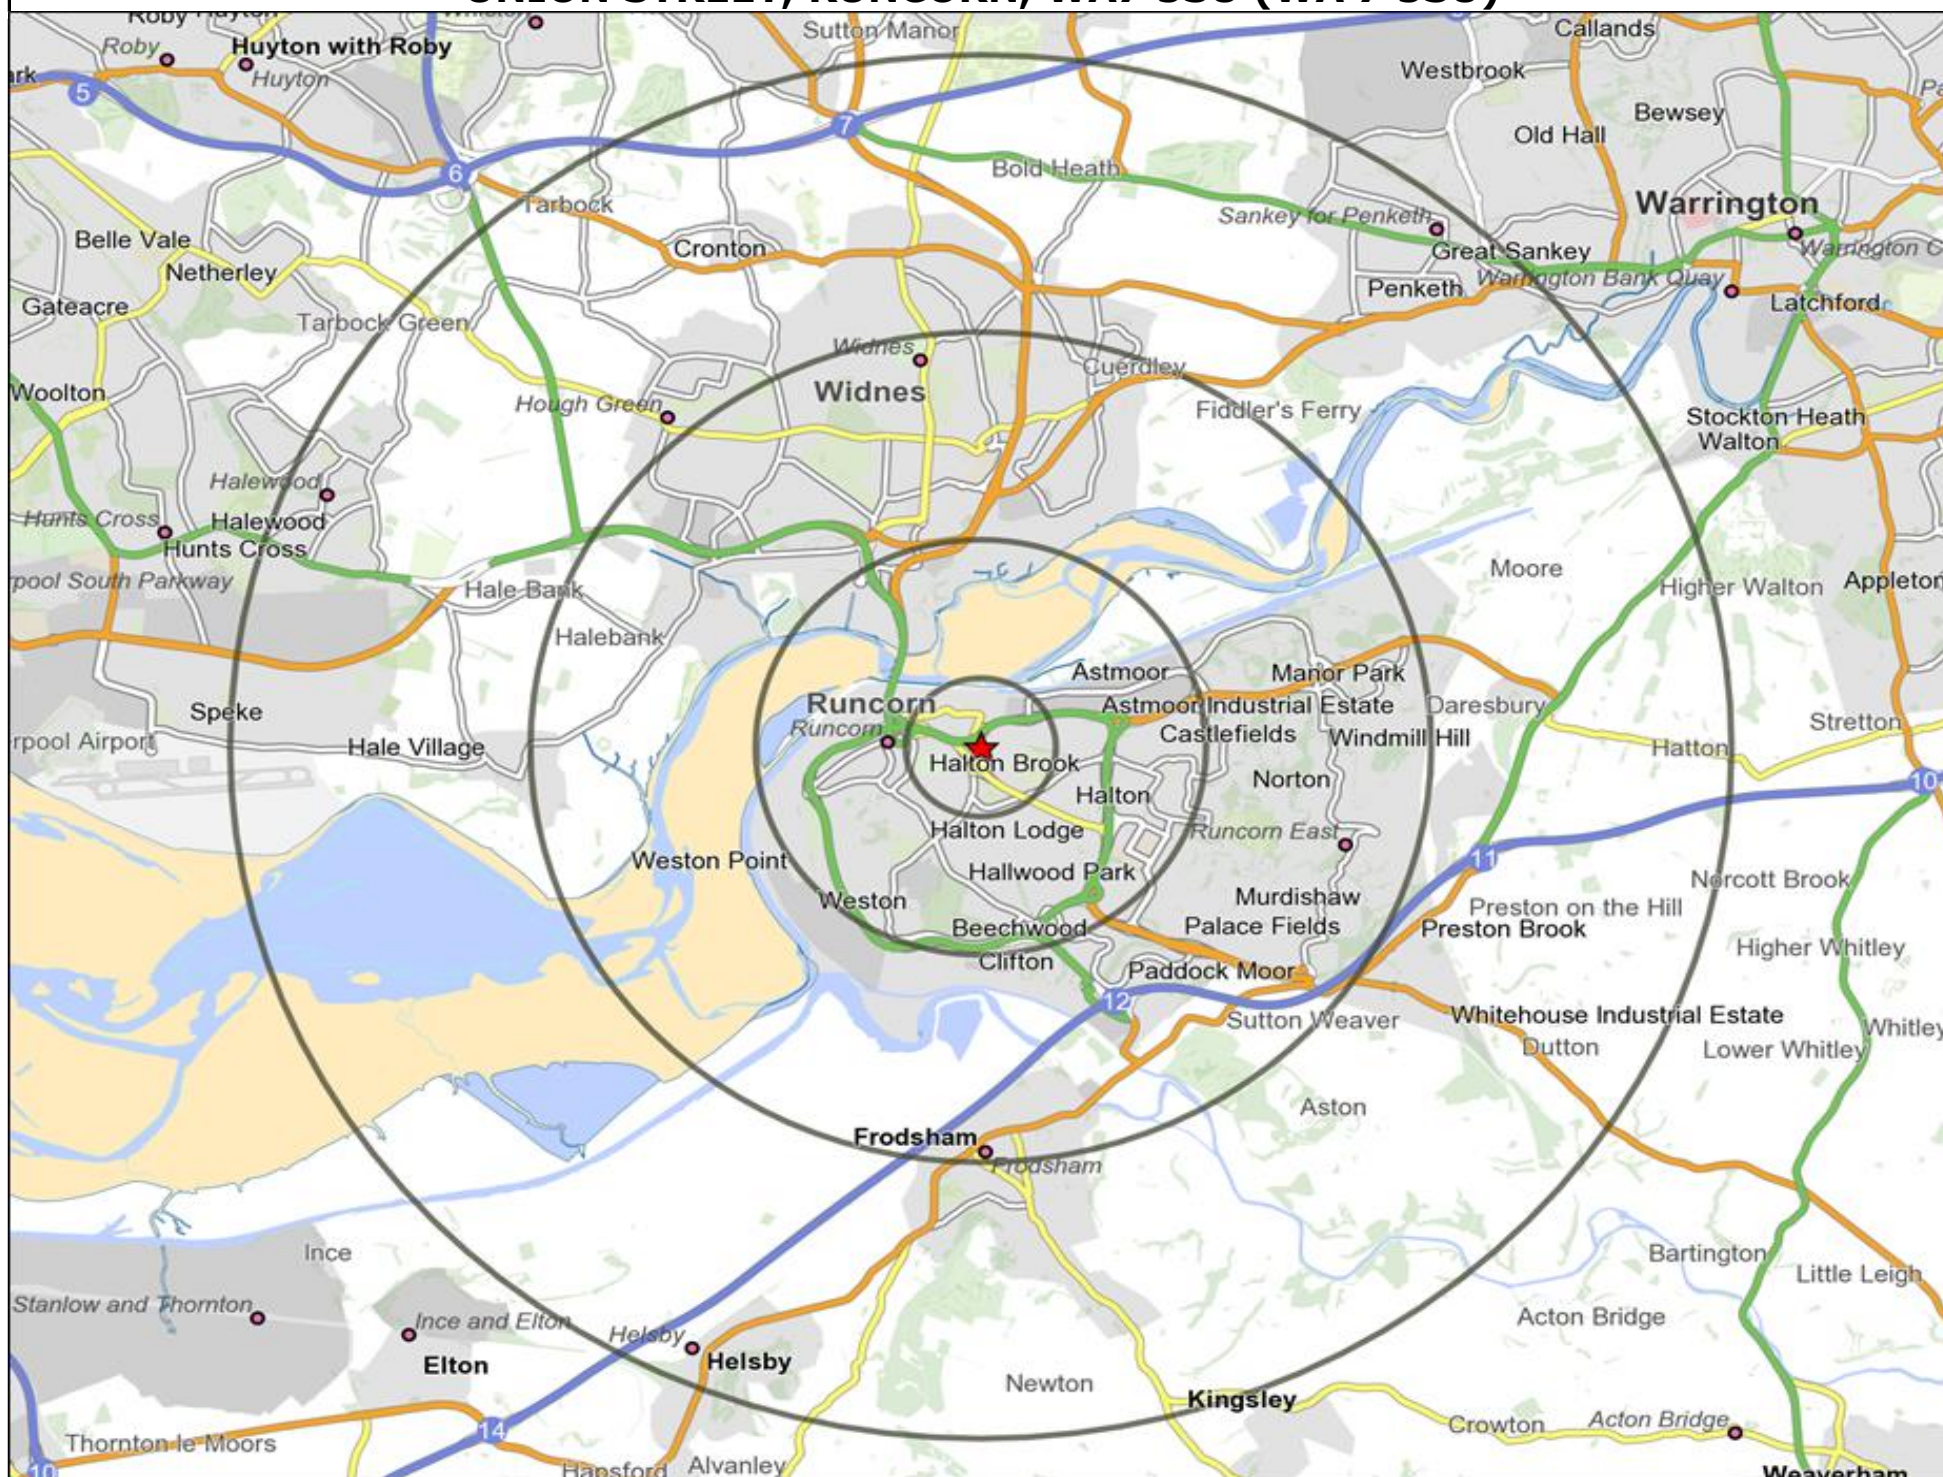

**Customer Profile Report for UNION TAVERN, RUNCORN (Punch Outlet Number: 203525)
UNION STREET, RUNCORN, WA7 5SU (WA 7 5SU)**

Copyright Experian Ltd, HERE 2015. Ordnance Survey © Crown copyright 2015

★ Location ○ 0.5, 1.5, 3 & 5 Mile Distance

Age Data Table

	Count:					Index:				
	0 - 0.5 Miles	0 - 1.5 Miles	0 - 3.0 Miles	0 - 5.0 Miles	15 Min Drivetime	0 - 0.5 Miles	0 - 1.5 Miles	0 - 3.0 Miles	0 - 5.0 Miles	15 Min Drivetime
0-15	1,253	7,316	21,581	35,019	42,134	97	107	108	103	102
16-17	137	773	2,450	4,149	5,062	86	92	99	99	99
18-24	657	3,126	8,924	14,127	17,112	105	95	92	86	86
25-34	1,049	4,963	14,476	22,248	27,188	111	100	99	90	90
35-44	880	4,433	13,114	22,395	26,903	101	96	97	97	96
45-54	1,002	4,687	14,716	26,376	32,383	103	91	97	103	104
55-64	835	4,527	13,525	23,310	28,292	107	110	112	114	113
65+	1,078	6,444	18,023	33,603	41,532	87	99	94	103	105
Population estimate 2015	6,891	36,269	106,809	181,227	220,606	100	100	100	100	100

Occasions Map and Data: UNION TAVERN, RUNCORN (203525)

Copyright Experian Ltd, HERE 2015. Ordnance Survey © Crown copyright 2015

- ★ Location
- 0.5, 1.5, 3 & 5 Mile Distance
- ~ Rivers, Canals and Lakes
- Occasions Types
- 01 Mine's a Pint
- ◆ 02 Early Doors
- 03 Everyday is Friday
- ▲ 04 Weekend Millionaires
- 05 Out On The Town
- ▲ 06 Business and Pleasure
- 07 Sporting Pints
- 08 Student Social
- ▼ 09 Leisurely Lunch
- 10 Wining and Dining
- ▲ 11 Household Outing
- ★ 12 Midweek Meal Deal
- ◆ 13 Date Night
- ★ 14 Birthday Treat
- + 15 Pre Show Meal

Reporting Category	0 - 0.5 Miles
Café / Wine Bar	0
Circuit Bar	3
Community Local	5
Dry Led	2
Branded Food Pub	0
Rural	0
Other	6
Total	16

Local Competition: UNION TAVERN, RUNCORN (203525)

List of Pubs (sorted by distance from Punch outlet) - Top 30 by Distance