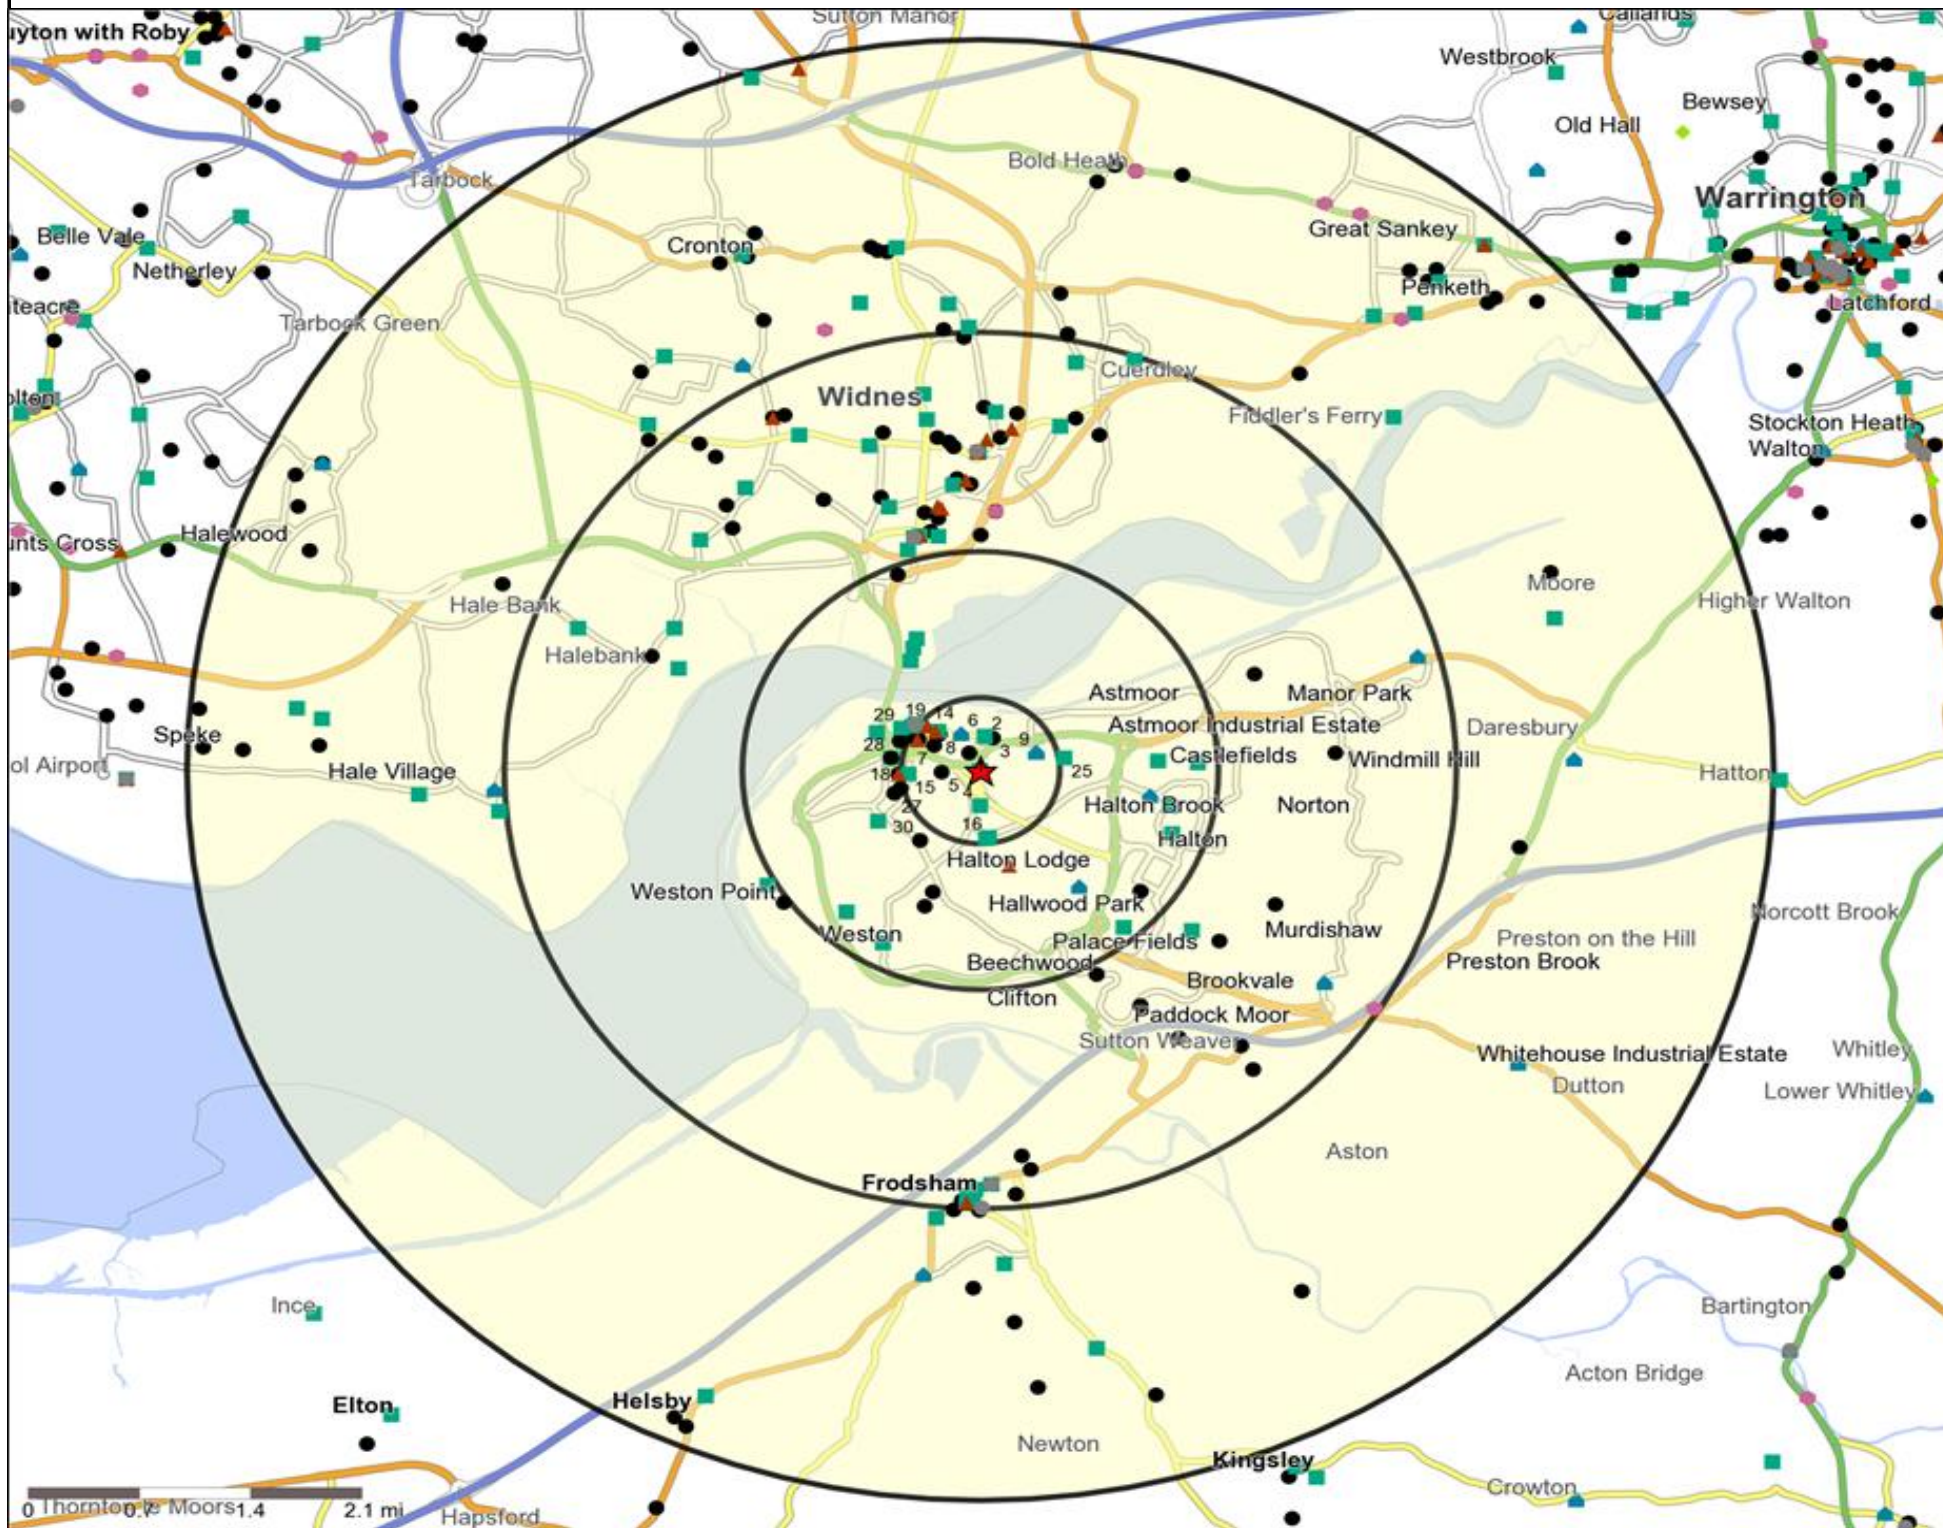

Competition Map and Data: UNION TAVERN, RUNCORN (203525)

Numbers on competition points relate to the distance ranking in the competition table on page 7. Copyright Experian Ltd, HERE 2015. Ordnance Survey © Crown copyright 2015

- ★ Location
- Cafe / Wine Bar
- Other
- 0.5, 1.5, 3 & 5 Mile Distance
- ▲ Circuit Bar
- Rural Character
- ~ Rivers, Canals and Lakes
- Community Local
- Branded Food
- Dry Led

Competition Type Summary Table

Reporting Category	0 - 0.5 Miles	0 - 1.5 Miles	0 - 3.0 Miles	0 - 5.0 Miles
Café / Wine Bar	0	10	16	16
Circuit Bar	3	10	20	28
Community Local	5	28	55	77
Dry Led	2	8	10	17
Branded Food Pub	0	0	4	9
Rural	0	0	0	0
Other	6	64	127	185
Total	16	120	232	332