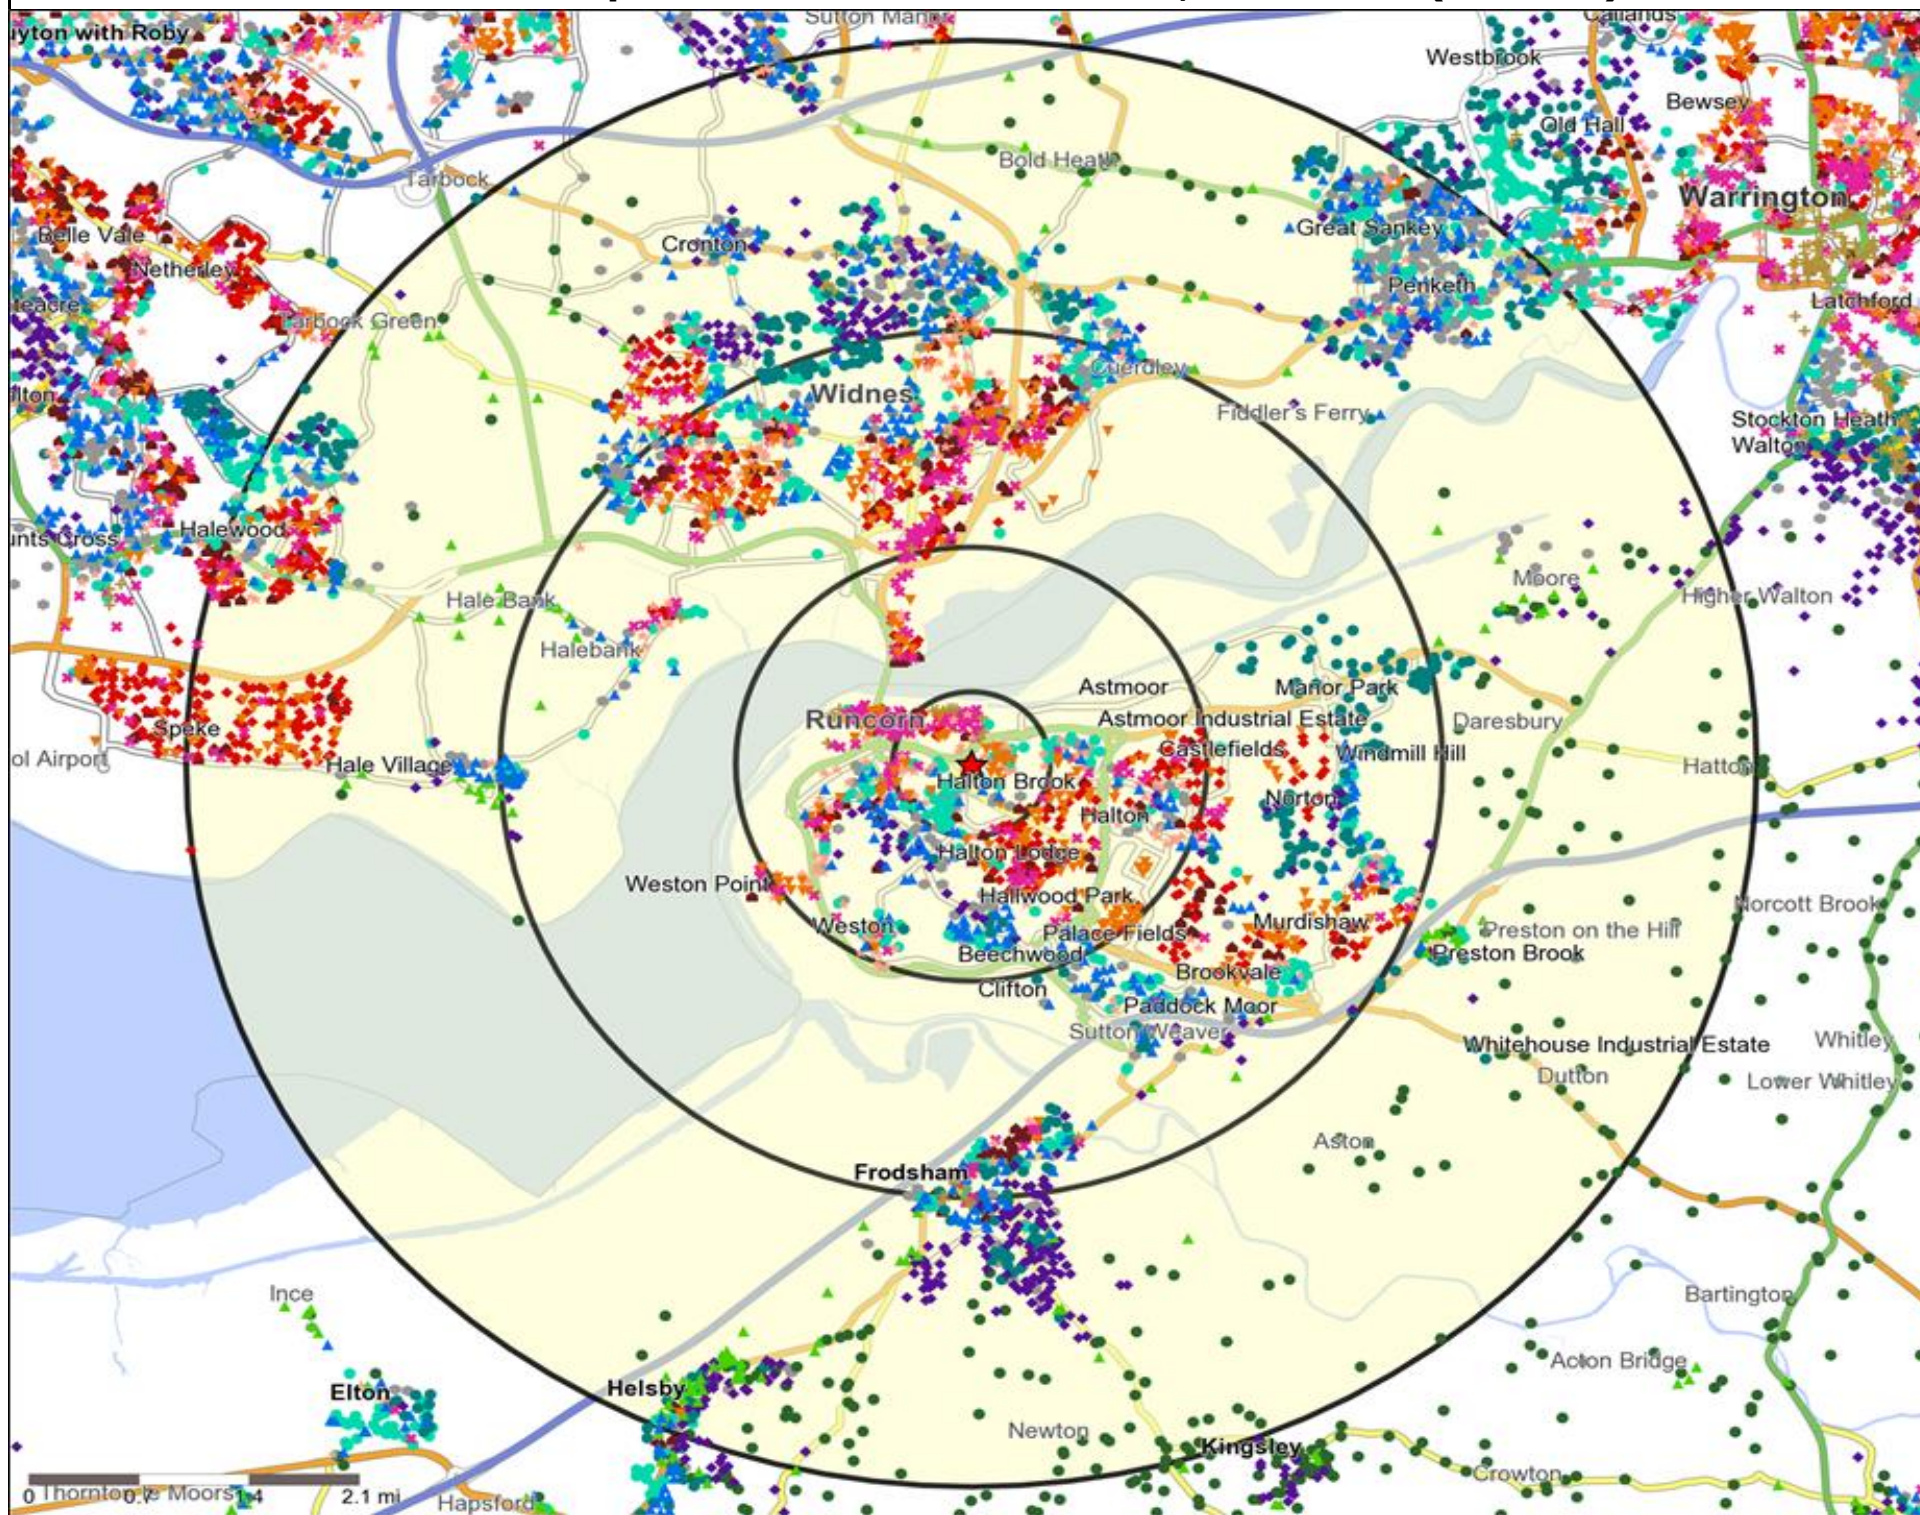

Age Data Table

	Count:					Index:				
	0 - 0.5 Miles	0 - 1.5 Miles	0 - 3.0 Miles	0 - 5.0 Miles	15 Min Drivetime	0 - 0.5 Miles	0 - 1.5 Miles	0 - 3.0 Miles	0 - 5.0 Miles	15 Min Drivetime
0-15	1,253	7,316	21,581	35,019	42,134	97	107	108	103	102
16-17	137	773	2,450	4,149	5,062	86	92	99	99	99
18-24	657	3,126	8,924	14,127	17,112	105	95	92	86	86
25-34	1,049	4,963	14,476	22,248	27,188	111	100	99	90	90
35-44	880	4,433	13,114	22,395	26,903	101	96	97	97	96
45-54	1,002	4,687	14,716	26,376	32,383	103	91	97	103	104
55-64	835	4,527	13,525	23,310	28,292	107	110	112	114	113
65+	1,078	6,444	18,023	33,603	41,532	87	99	94	103	105
Population estimate 2015	6,891	36,269	106,809	181,227	220,606	100	100	100	100	100

Mosaic UK Map and Data: UNION TAVERN, RUNCORN (203525)

Copyright Experian Ltd, HERE 2015. Ordnance Survey © Crown copyright 2015

- ★ Location
- 0.5, 1.5, 3 & 5 Mile Distance
- ~ Rivers, Canals and Lakes
- Mosaic UK Groups
- A City Prosperity
- ◆ B Prestige Positions
- C Country Living
- ▲ D Rural Reality
- E Senior Security
- ▲ F Suburban Stability
- G Domestic Success
- H Aspiring Homemakers
- ▼ I Family Basics
- ✕ J Transient Renters
- ◆ K Municipal Challenge
- L Vintage Value
- ★ M Modest Traditions
- ★ N Urban Cohesion
- + O Rental Hubs

Reporting Category	0 - 0.5 Miles
Café / Wine Bar	0
Circuit Bar	3
Community Local	5
Dry Led	2
Branded Food Pub	0
Rural	0
Other	6
Total	16

Local Competition: UNION TAVERN, RUNCORN (203525)

List of Pubs (sorted by distance from Punch outlet) - Top 30 by Distance