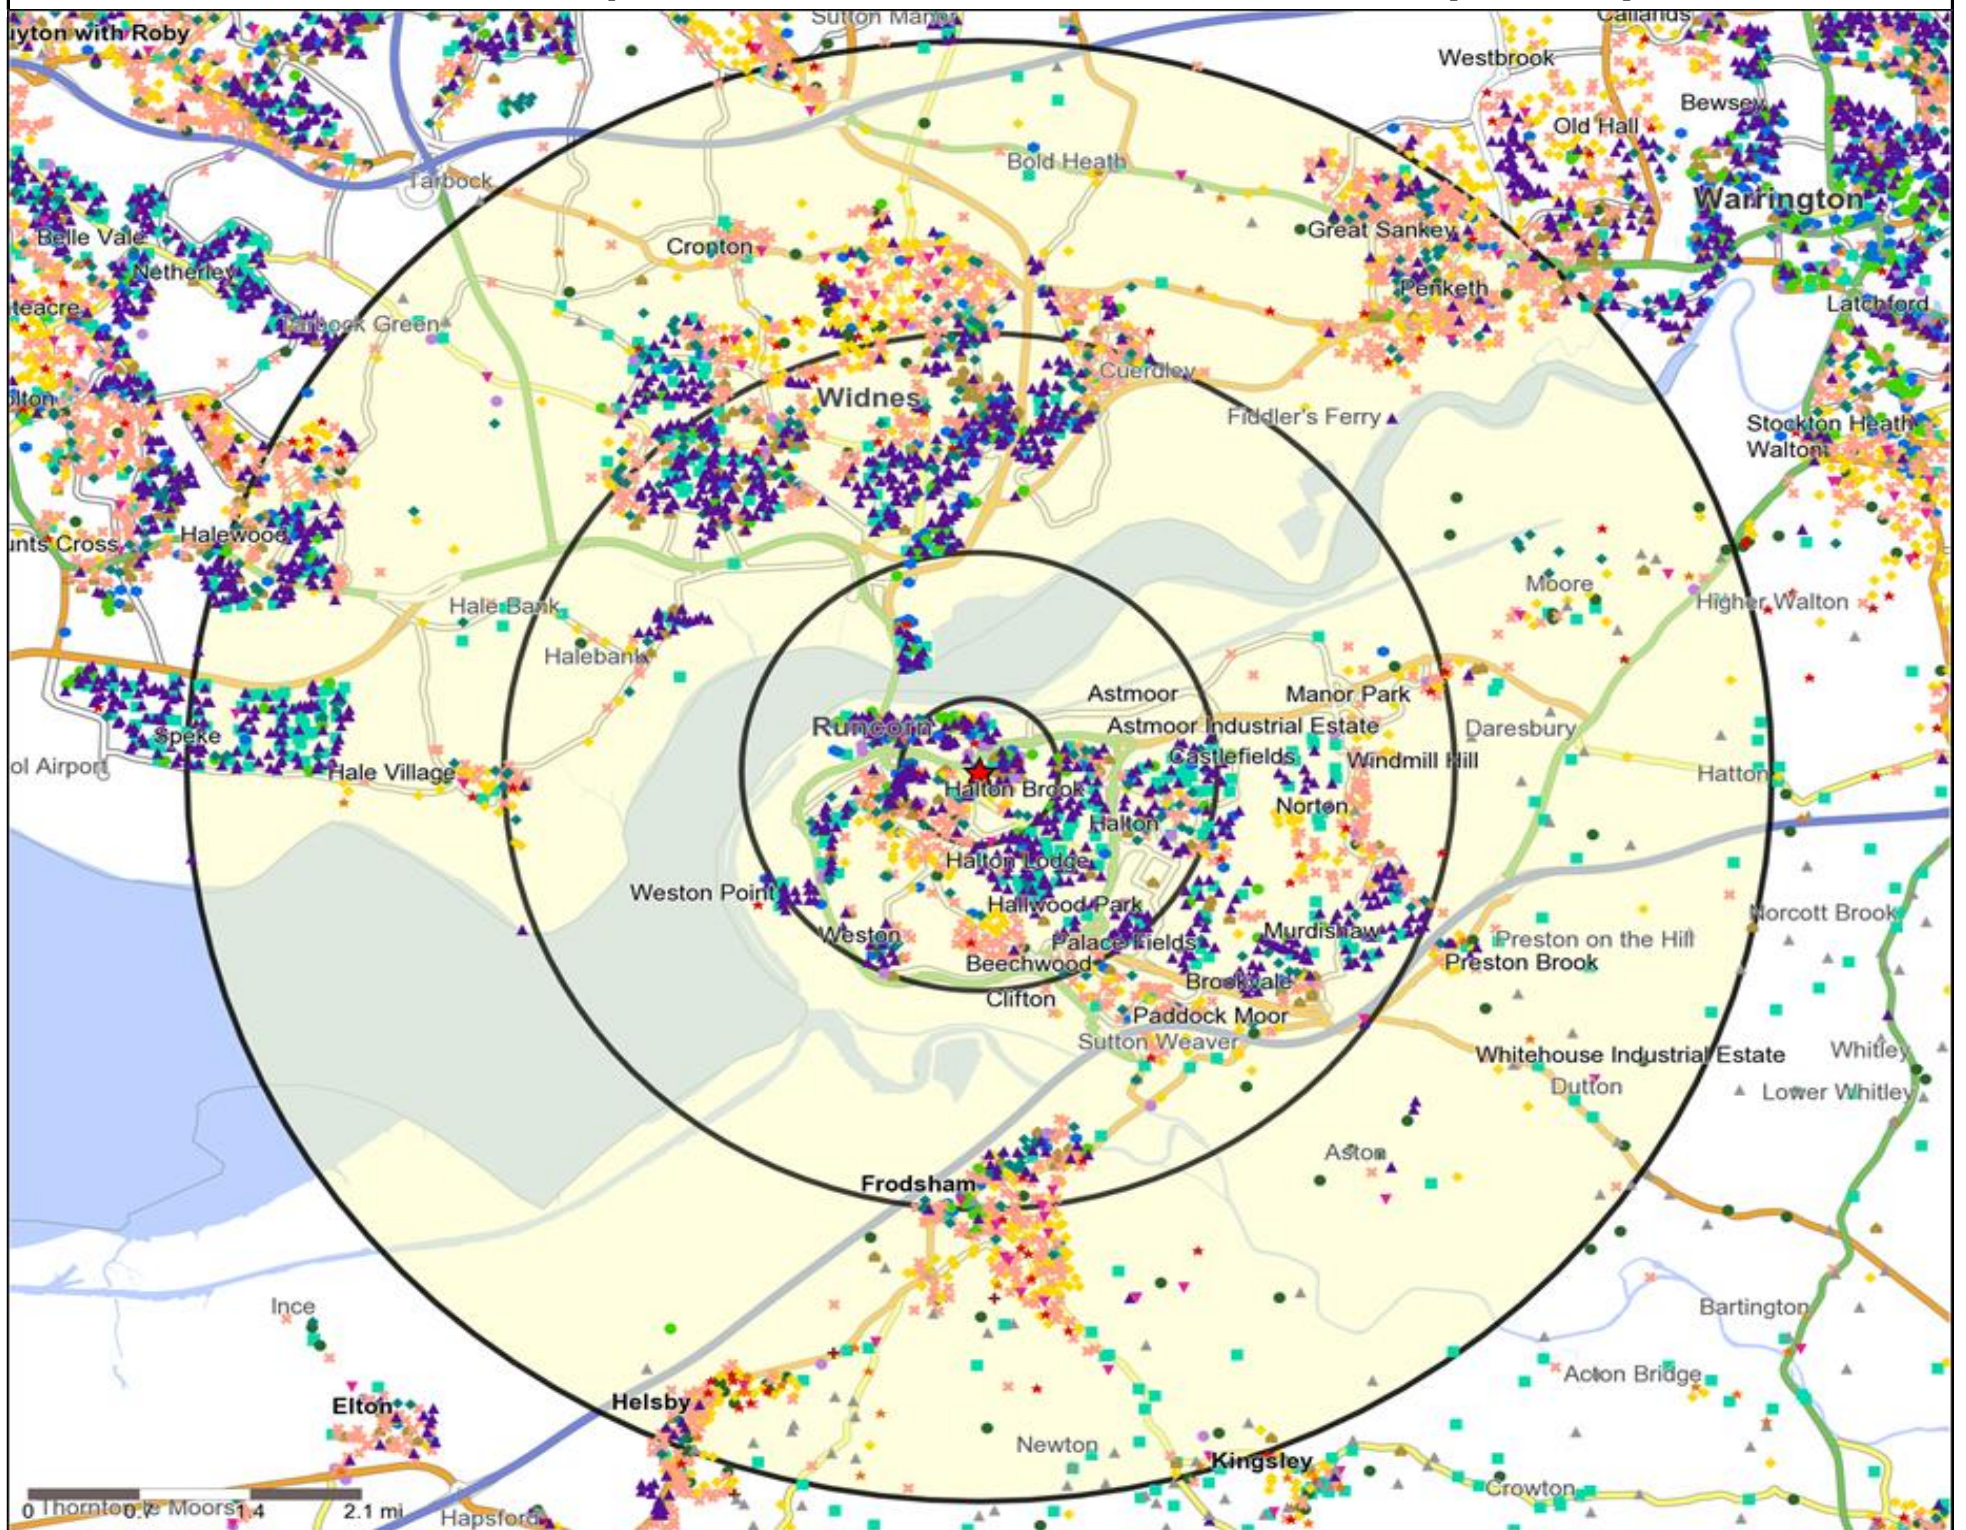

Mosaic UK Map and Data: UNION TAVERN, RUNCORN (203525)

Copyright Experian Ltd, HERE 2015. Ordnance Survey © Crown copyright 2015

- ★ Location
- 0.5, 1.5, 3 & 5 Mile Distance
- ~ Rivers, Canals and Lakes
- Mosaic UK Groups**
- A City Prosperity
- ◆ B Prestige Positions
- C Country Living
- ▲ D Rural Reality
- E Senior Security
- ▲ F Suburban Stability
- G Domestic Success
- H Aspiring Homemakers
- ▲ I Family Basics
- J Transient Renters
- ◆ K Municipal Challenge
- L Vintage Value
- ★ M Modest Traditions
- ★ N Urban Cohesion
- ✚ O Rental Hubs

Mosaic UK Data Table (Residential)

	Count:	Index:
	0 - 0.5 Miles	0 - 0.5 Miles
A City Prosperity (18+)	0	0
B Prestige Positions (18+)	0	0
C Country Living (18+)	0	0
D Rural Reality (18+)	0	0
E Senior Security (18+)	409	92
F Suburban Stability (18+)	329	98
G Domestic Success (18+)	0	0
H Aspiring Homemakers (18+)	1,373	275
I Family Basics (18+)	972	245
J Transient Renters (18+)	765	241
K Municipal Challenge (18+)	170	53
L Vintage Value (18+)	340	98
M Modest Traditions (18+)	692	265
N Urban Cohesion (18+)	0	0
O Rental Hubs (18+)	444	105
Adults 18+ estimate 2015	5,494	100

Occasions Map and Data: UNION TAVERN, RUNCORN (203525)

Copyright Experian Ltd, HERE 2015. Ordnance Survey © Crown copyright 2015

- ★ Location
- 0.5, 1.5, 3 & 5 Mile Distance
- ~ Rivers, Canals and Lakes
- Occasions Types
- 01 Mine's a Pint
- ◆ 02 Early Doors
- 03 Everyday is Friday
- ▲ 04 Weekend Millionaires
- 05 Out On The Town
- ▲ 06 Business and Pleasure
- 07 Sporting Pints
- 08 Student Social
- ▼ 09 Leisurely Lunch
- 10 Wining and Dining
- ▲ 11 Household Outing
- ★ 12 Midweek Meal Deal
- ◆ 13 Date Night
- ★ 14 Birthday Treat
- + 15 Pre Show Meal

Reporting Category	0 - 0.5 Miles
Café / Wine Bar	0
Circuit Bar	3
Community Local	5
Dry Led	2
Branded Food Pub	0
Rural	0
Other	6
Total	16

Local Competition: UNION TAVERN, RUNCORN (203525)

List of Pubs (sorted by distance from Punch outlet) - Top 30 by Distance