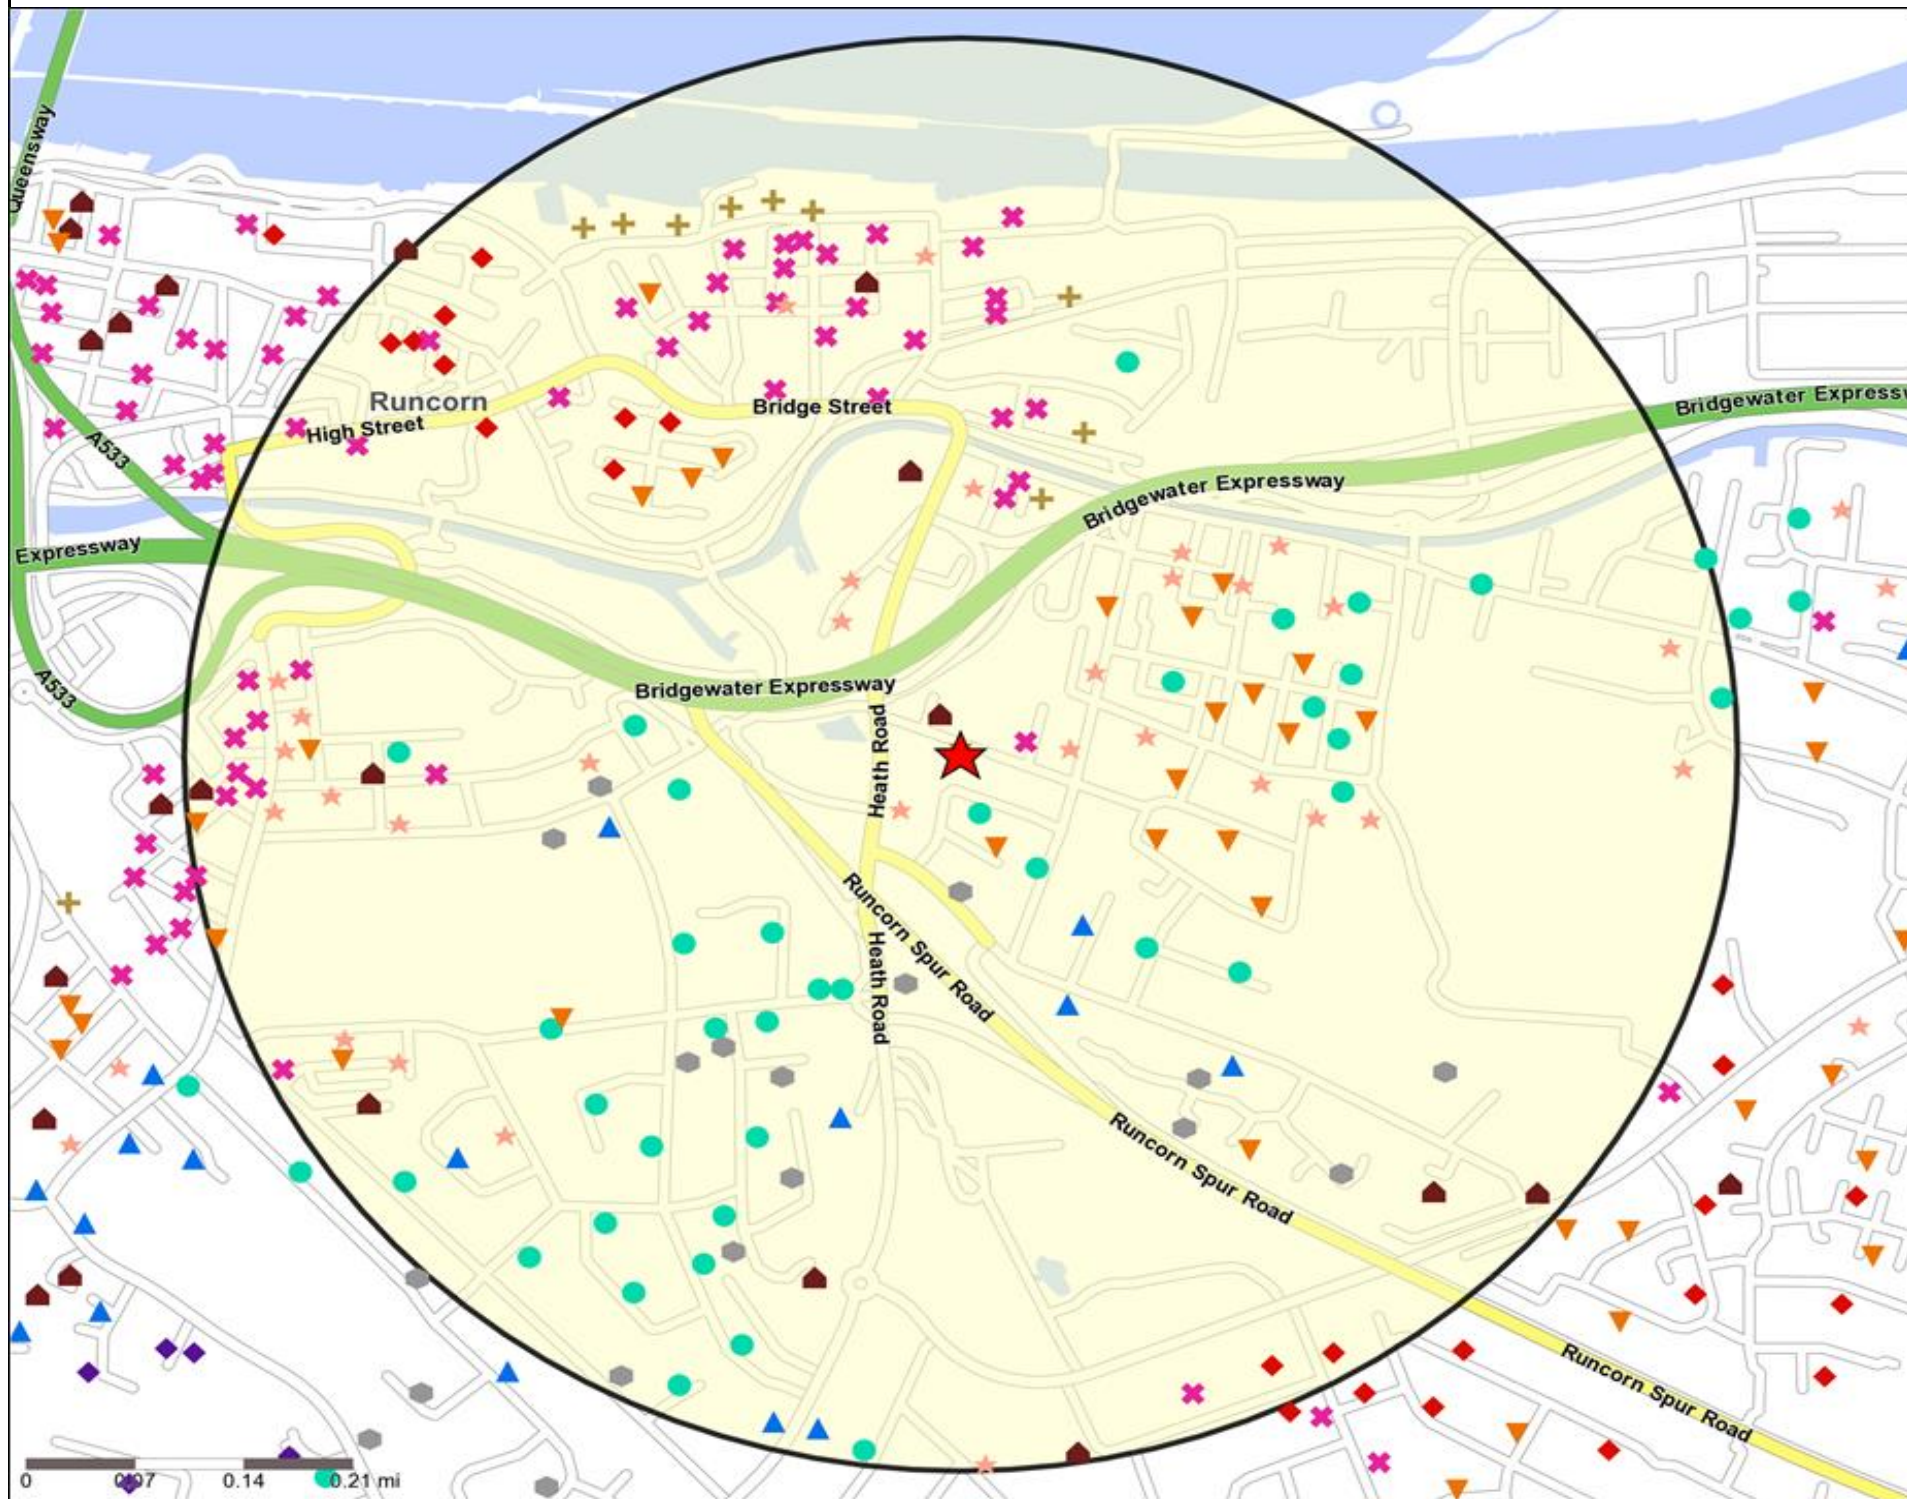

Mosaic UK Map and Data: UNION TAVERN, RUNCORN (203525)

Copyright Experian Ltd, HERE 2015. Ordnance Survey © Crown copyright 2015

- ★ Location
- 0.5, 1.5, 3 & 5 Mile Distance
- ~ Rivers, Canals and Lakes
- Mosaic UK Groups
- A City Prosperity
- ◆ B Prestige Positions
- C Country Living
- ▲ D Rural Reality
- E Senior Security
- ▲ F Suburban Stability
- G Domestic Success
- H Aspiring Homemakers
- ▼ I Family Basics
- ✕ J Transient Renters
- ◆ K Municipal Challenge
- L Vintage Value
- ★ M Modest Traditions
- ★ N Urban Cohesion
- + O Rental Hubs

Mosaic UK Map and Data: UNION TAVERN, RUNCORN (203525)

Copyright Experian Ltd, HERE 2015. Ordnance Survey © Crown copyright 2015

- ★ Location
- 0.5, 1.5, 3 & 5 Mile Distance
- ~ Rivers, Canals and Lakes
- Mosaic UK Groups**
- A City Prosperity
- ◆ B Prestige Positions
- C Country Living
- ▲ D Rural Reality
- E Senior Security
- ▲ F Suburban Stability
- G Domestic Success
- H Aspiring Homemakers
- ▲ I Family Basics
- J Transient Renters
- ◆ K Municipal Challenge
- L Vintage Value
- ★ M Modest Traditions
- ★ N Urban Cohesion
- ✚ O Rental Hubs

Occasions Map and Data: UNION TAVERN, RUNCORN (203525)

Copyright Experian Ltd, HERE 2015. Ordnance Survey © Crown copyright 2015

- ★ Location
- 0.5, 1.5, 3 & 5 Mile Distance
- ~ Rivers, Canals and Lakes
- Occasions Types
- 01 Mine's a Pint
- ◆ 02 Early Doors
- 03 Everyday is Friday
- ▲ 04 Weekend Millionaires
- 05 Out On The Town
- ▲ 06 Business and Pleasure
- 07 Sporting Pints
- 08 Student Social
- ▼ 09 Leisurely Lunch
- 10 Wining and Dining
- ▲ 11 Household Outing
- ★ 12 Midweek Meal Deal
- ◆ 13 Date Night
- ★ 14 Birthday Treat
- + 15 Pre Show Meal

Reporting Category	0 - 0.5 Miles
Café / Wine Bar	0
Circuit Bar	3
Community Local	5
Dry Led	2
Branded Food Pub	0
Rural	0
Other	6
Total	16

Local Competition: UNION TAVERN, RUNCORN (203525)

List of Pubs (sorted by distance from Punch outlet) - Top 30 by Distance