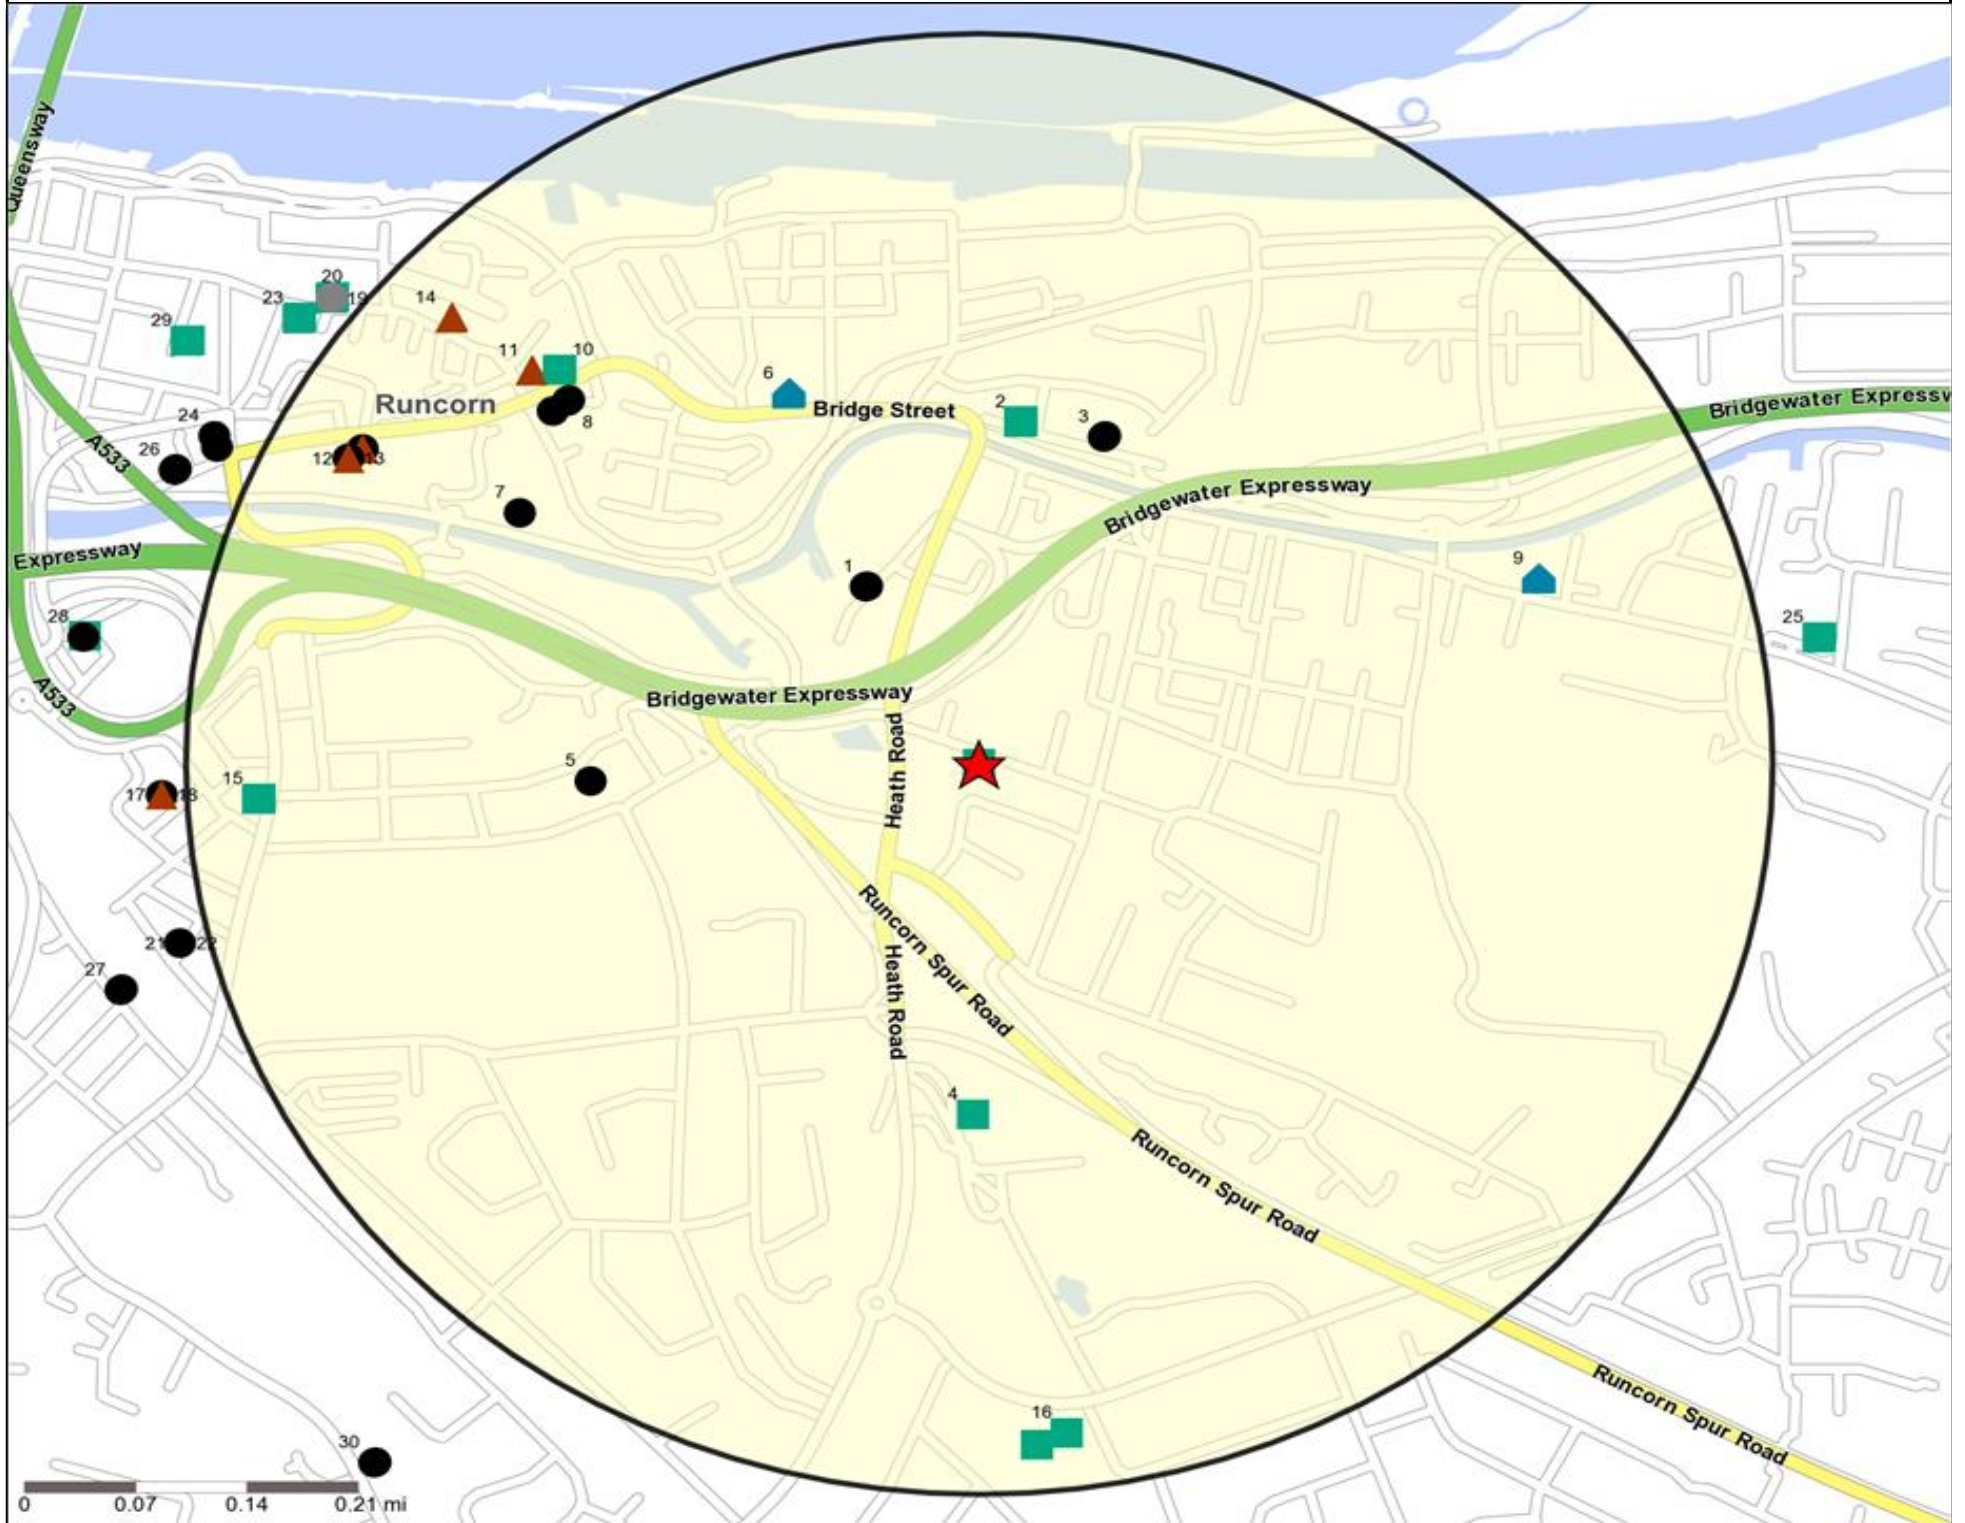

Competition Map and Data: UNION TAVERN, RUNCORN (203525)

Numbers on competition points relate to the distance ranking in the competition table on page 7. Copyright Experian Ltd, HERE 2015. Ordnance Survey © Crown copyright 2015

- Location
- Branded Food
- Dry Led
- Cafe / Wine Bar
- Other
- 0.5, 1.5, 3 & 5 Mile Distance
- Circuit Bar
- Rural Character
- Rivers, Canals and Lakes
- Community Local

Competition Type Summary Table

Reporting Category	0 - 0.5 Miles
Café / Wine Bar	0
Circuit Bar	3
Community Local	5
Dry Led	2
Branded Food Pub	0
Rural	0
Other	6
Total	16