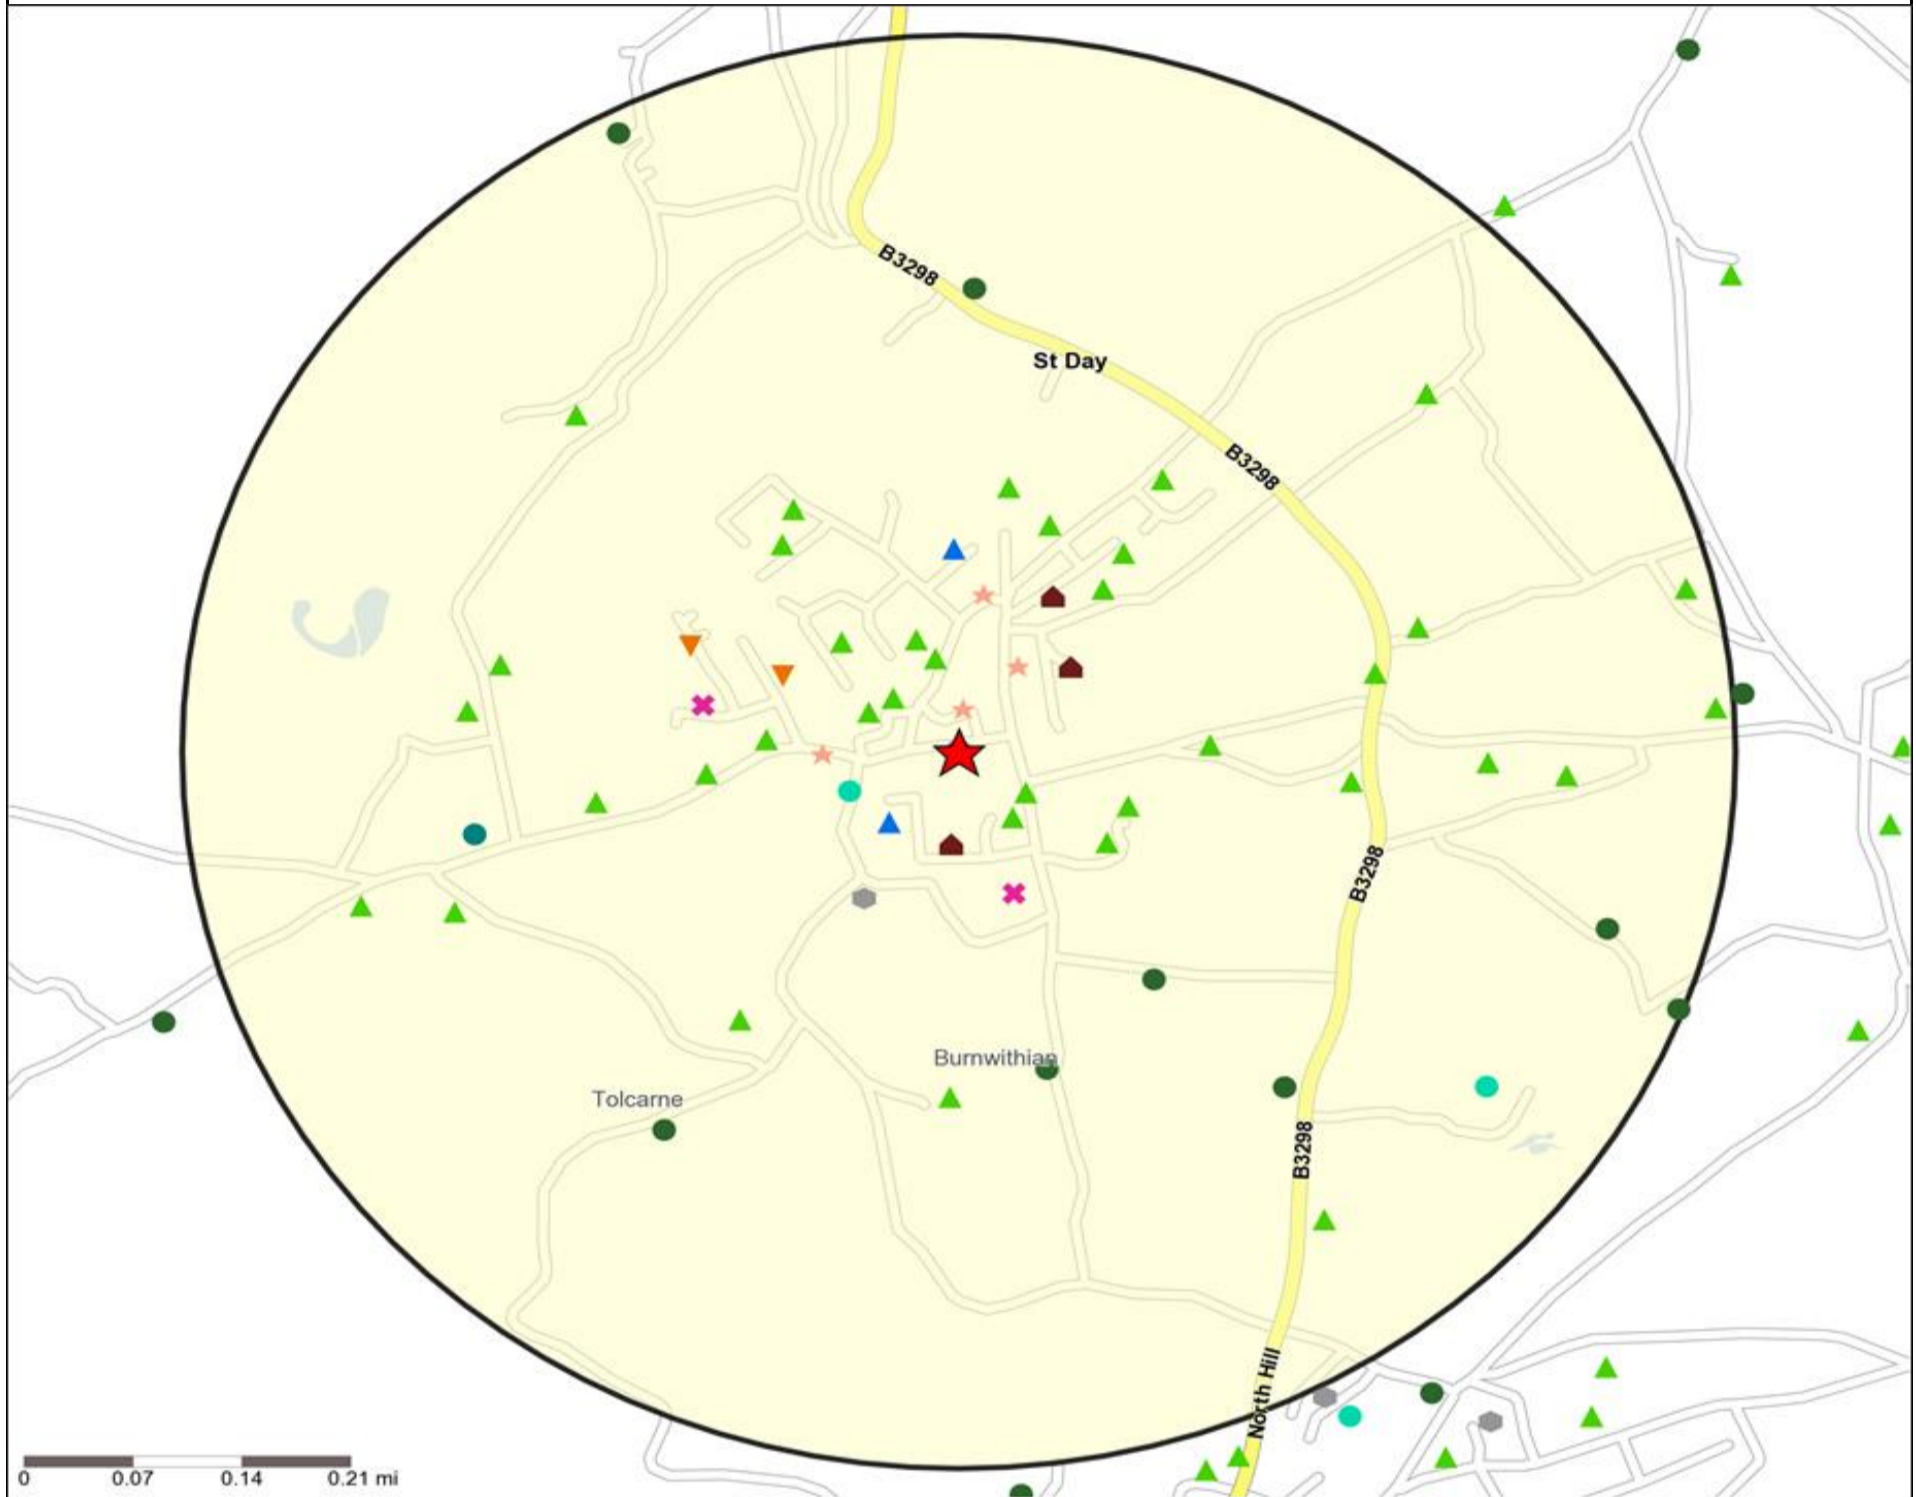

Mosaic UK Map and Data: ST DAY HOTEL, REDRUTH (203344)

Copyright Experian Ltd, HERE 2015. Ordnance Survey © Crown copyright 2015

Location	Mosaic UK Groups	D Rural Reality	H Aspiring Homemakers	L Vintage Value
0.5, 1.5, 3 & 5 Mile Distance	A City Prosperity	E Senior Security	I Family Basics	M Modest Traditions
Rivers, Canals and Lakes	B Prestige Positions	F Suburban Stability	J Transient Renters	N Urban Cohesion
	C Country Living	G Domestic Success	K Municipal Challenge	O Rental Hubs

Mosaic UK Data Table (Residential)

	Count:	Index:
	0 - 0.5 Miles	0 - 0.5 Miles
A City Prosperity (18+)	0	0
B Prestige Positions (18+)	0	0
C Country Living (18+)	123	127
D Rural Reality (18+)	793	823
E Senior Security (18+)	6	5
F Suburban Stability (18+)	19	22
G Domestic Success (18+)	15	13
H Aspiring Homemakers (18+)	35	28
I Family Basics (18+)	78	78
J Transient Renters (18+)	127	158
K Municipal Challenge (18+)	0	0
L Vintage Value (18+)	90	103
M Modest Traditions (18+)	104	157
N Urban Cohesion (18+)	0	0
O Rental Hubs (18+)	0	0
Adults 18+ estimate 2015	1,390	100