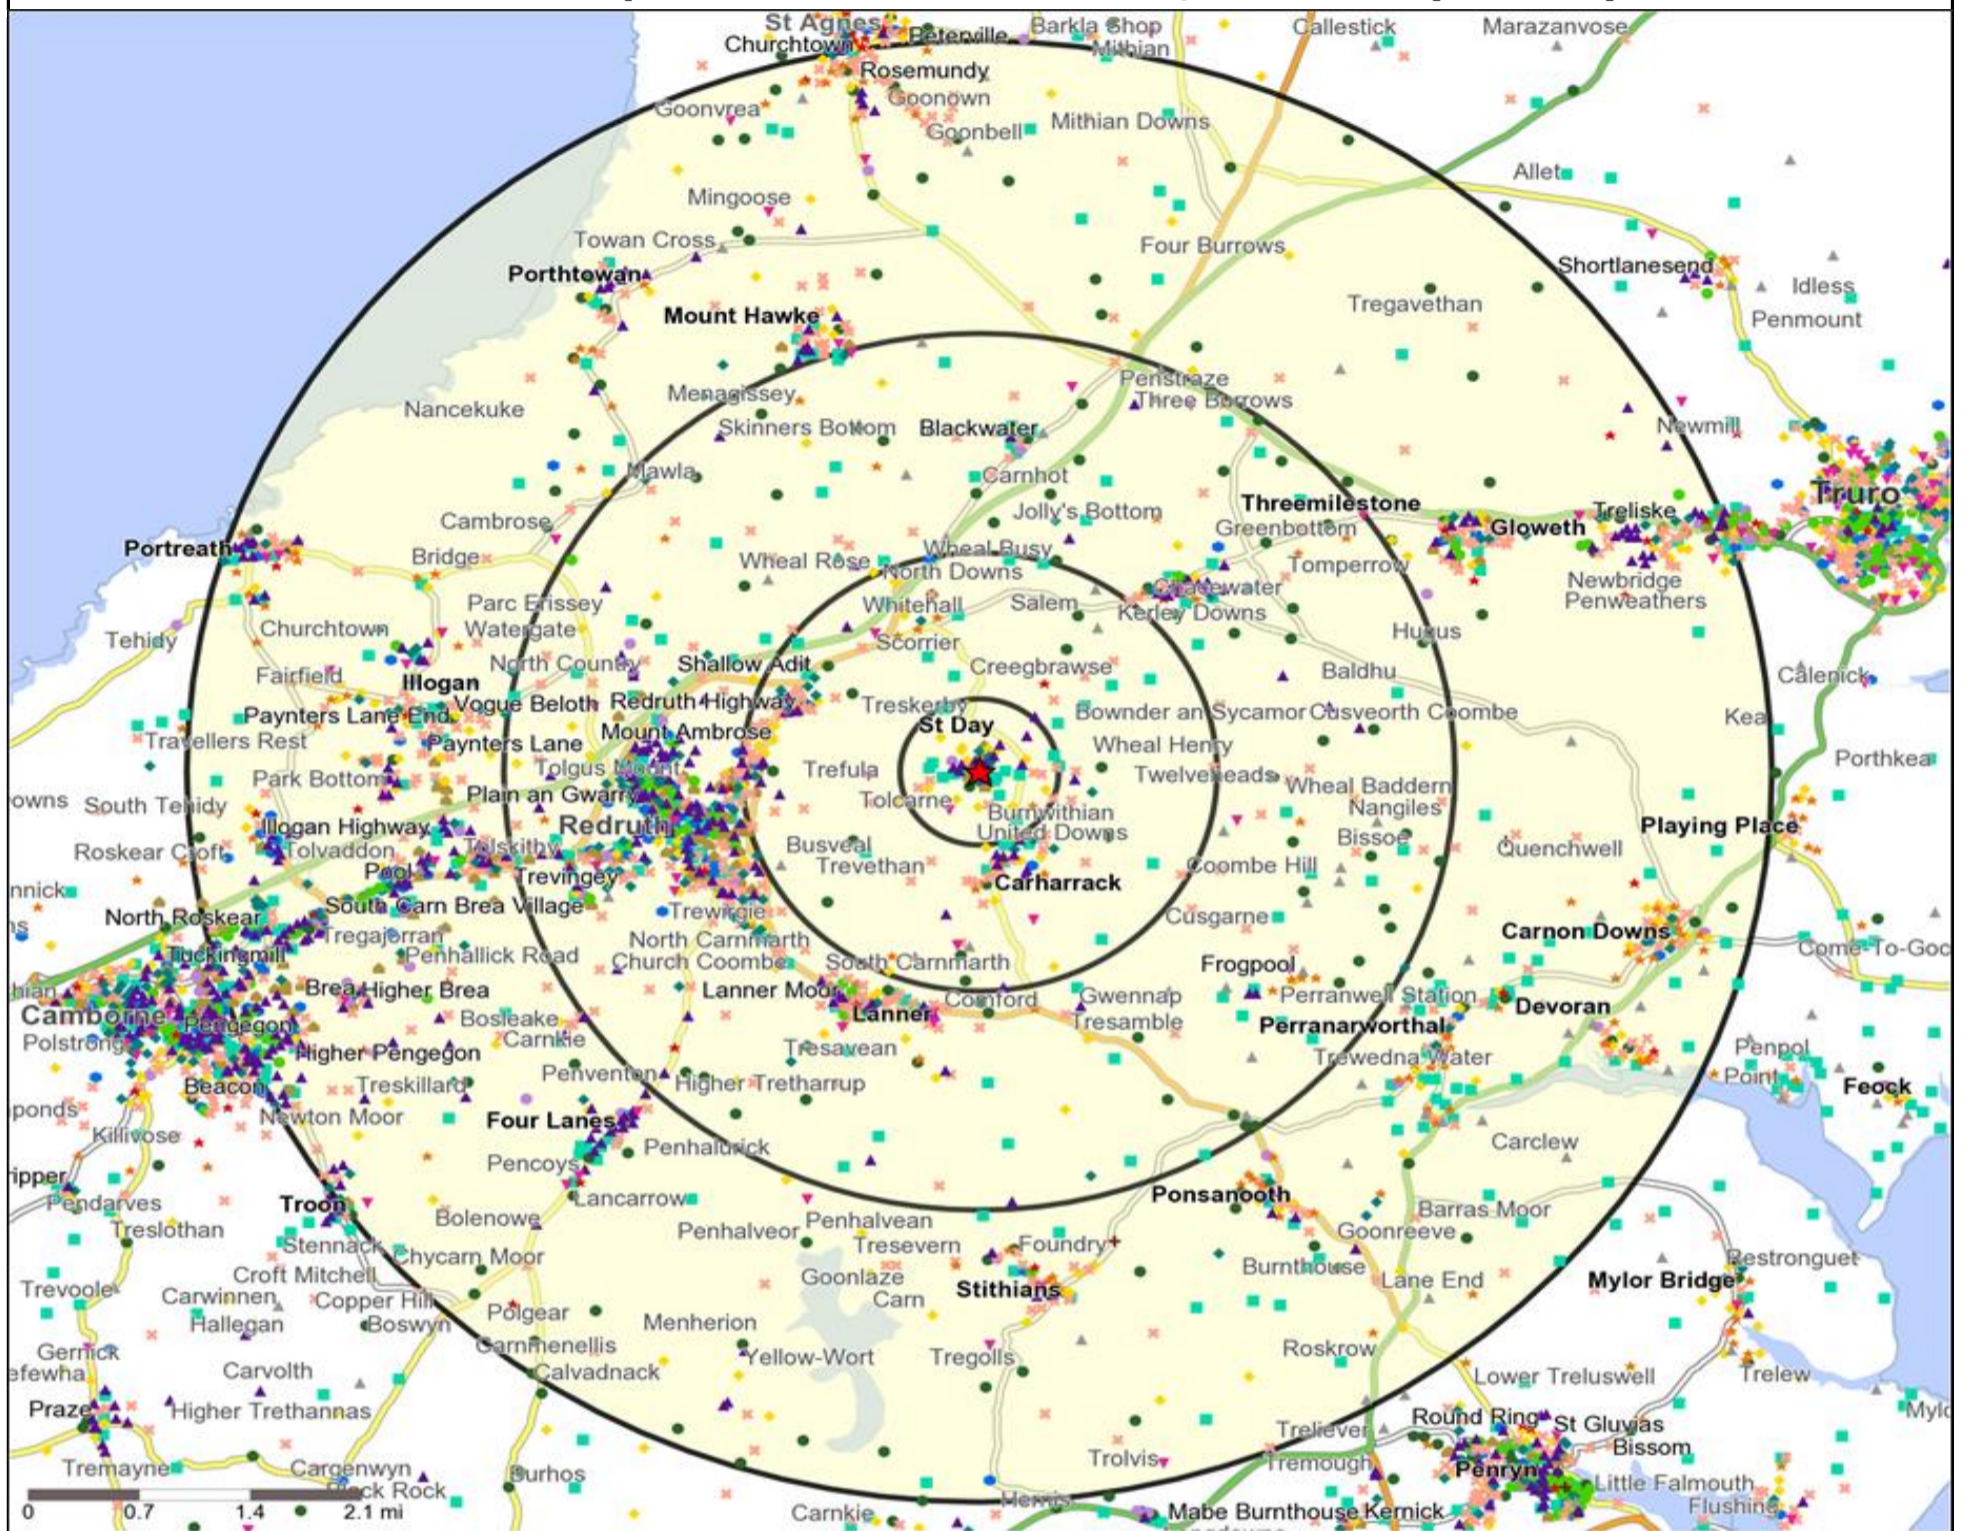

**Mosaic UK Data Table (Residential)**

	Count:	Index:
	0 - 0.5 Miles	0 - 0.5 Miles
A City Prosperity (18+)	0	0
B Prestige Positions (18+)	0	0
C Country Living (18+)	123	127
D Rural Reality (18+)	793	823
E Senior Security (18+)	6	5
F Suburban Stability (18+)	19	22
G Domestic Success (18+)	15	13
H Aspiring Homemakers (18+)	35	28
I Family Basics (18+)	78	78
J Transient Renters (18+)	127	158
K Municipal Challenge (18+)	0	0
L Vintage Value (18+)	90	103
M Modest Traditions (18+)	104	157
N Urban Cohesion (18+)	0	0
O Rental Hubs (18+)	0	0
<b>Adults 18+ estimate 2015</b>	<b>1,390</b>	<b>100</b>

### Occasions Map and Data: ST DAY HOTEL, REDRUTH (203344)

Copyright Experian Ltd, HERE 2015. Ordnance Survey © Crown copyright 2015

- ★ Location
- 0.5, 1.5, 3 & 5 Mile Distance
- ~ Rivers, Canals and Lakes
- Occasions Types
- 01 Mine's a Pint
- ◆ 02 Early Doors
- 03 Everyday is Friday
- ▲ 04 Weekend Millionaires
- 05 Out On The Town
- ▲ 06 Business and Pleasure
- 07 Sporting Pints
- 08 Student Social
- ▲ 09 Leisurely Lunch
- 10 Wining and Dining
- ▲ 11 Household Outing
- ★ 12 Midweek Meal Deal
- ◆ 13 Date Night
- ★ 14 Birthday Treat
- + 15 Pre Show Meal

- Location
- Branded Food
- Dry Led
- Cafe / Wine Bar
- Other
- 0.5, 1.5, 3 & 5 Mile Distance
- Circuit Bar
- Rural Character
- Rivers, Canals and Lakes
- Community Local