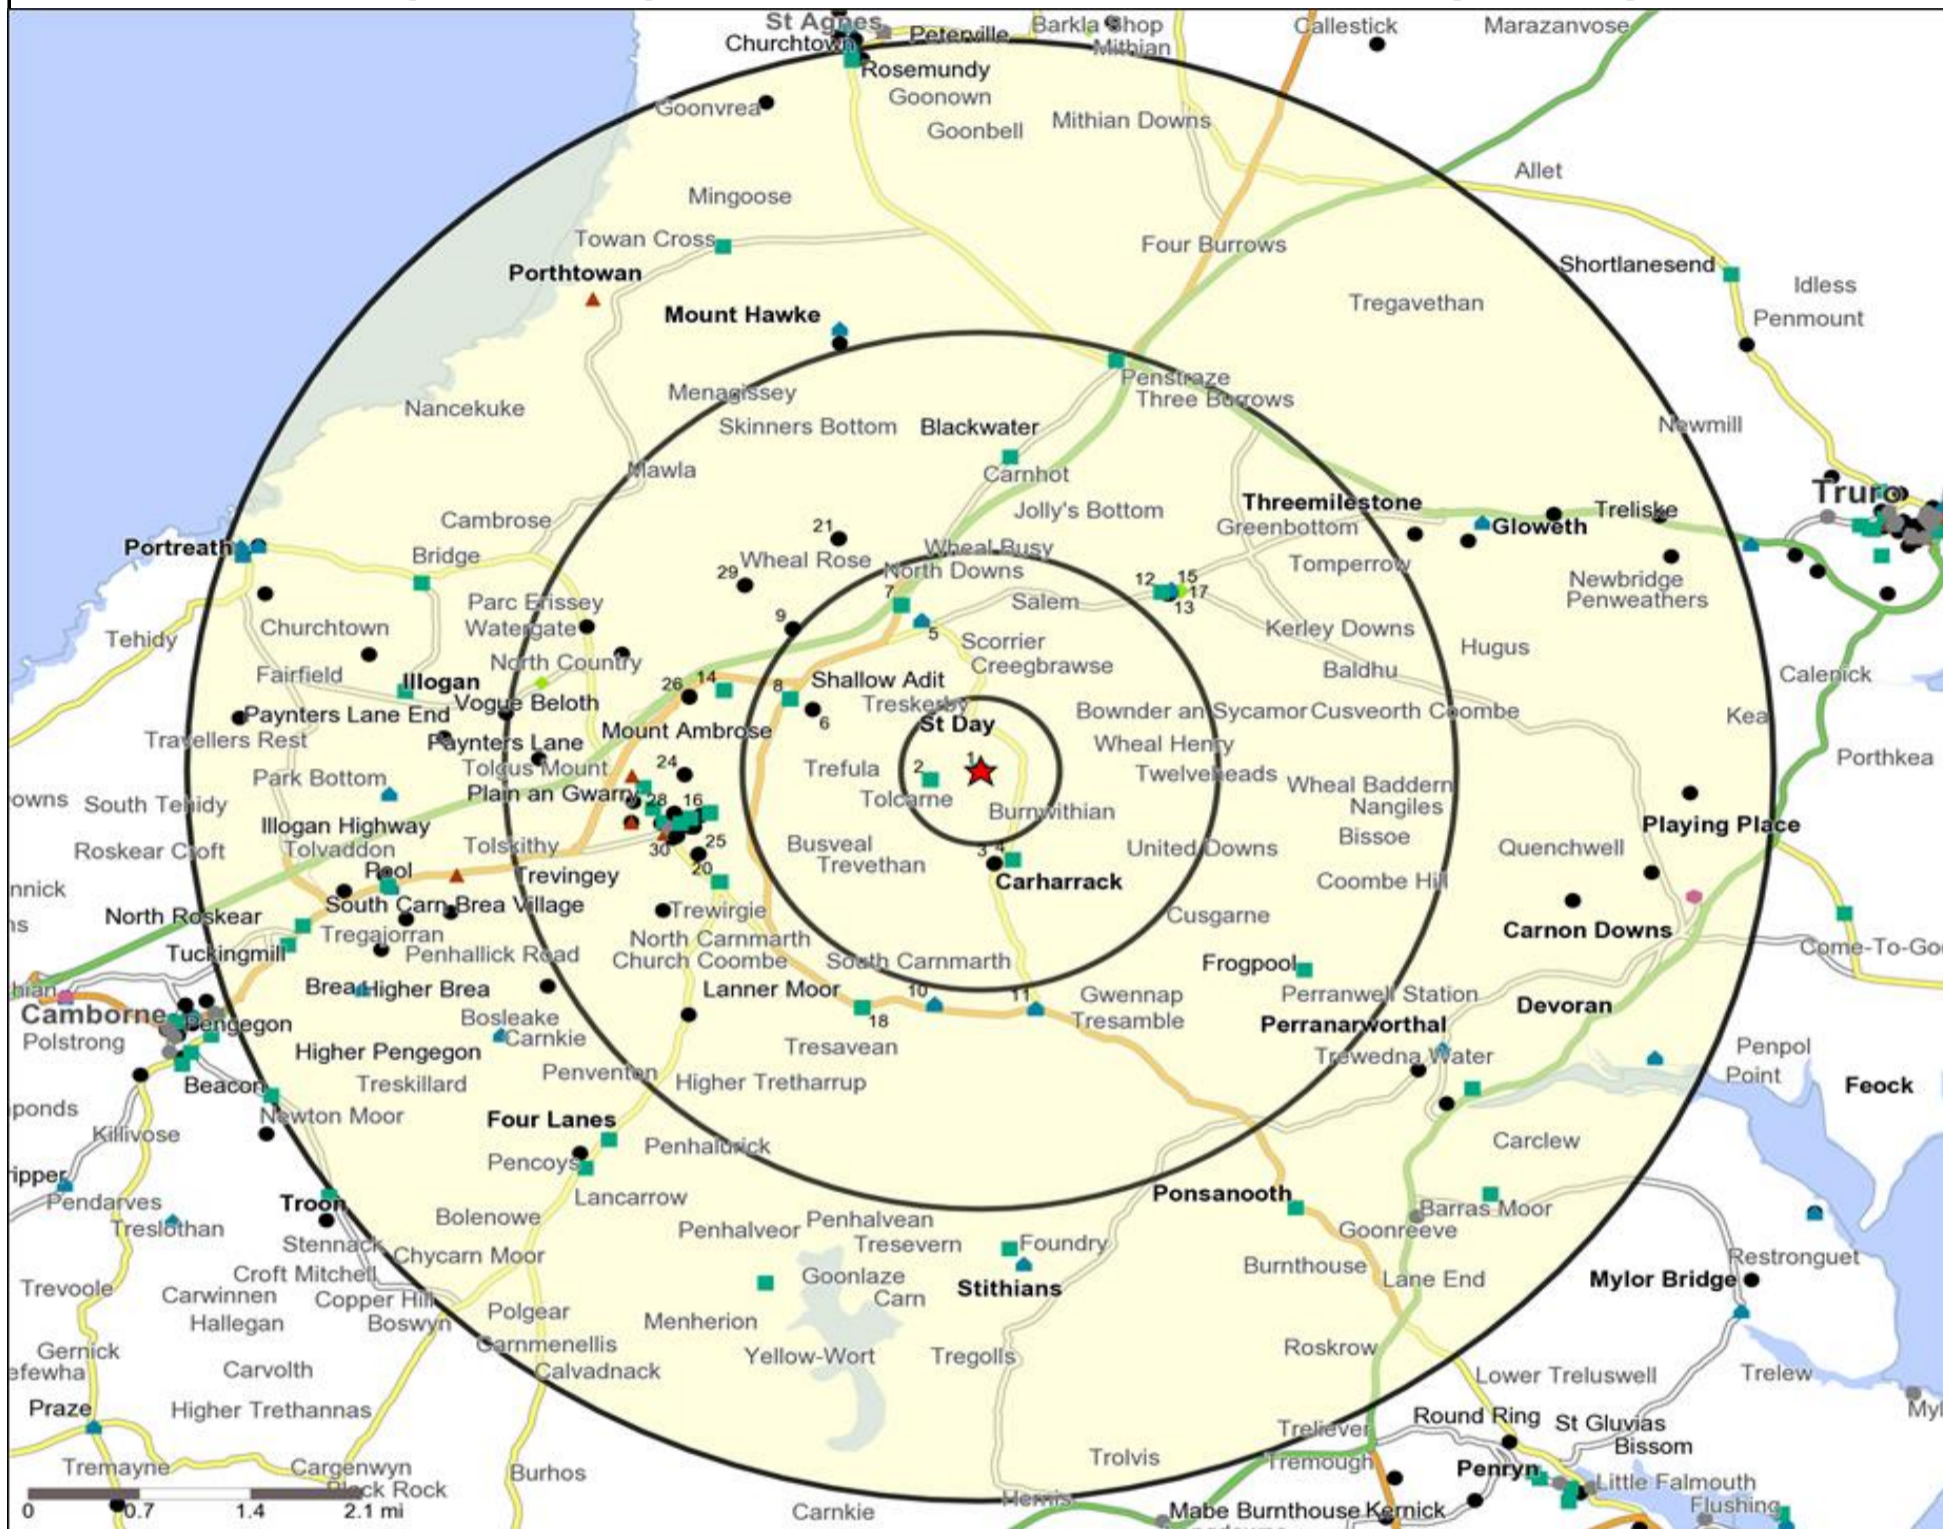

**Mosaic UK Data Table (Residential)**

	Count:	Index:
	0 - 0.5 Miles	0 - 0.5 Miles
A City Prosperity (18+)	0	0
B Prestige Positions (18+)	0	0
C Country Living (18+)	123	127
D Rural Reality (18+)	793	823
E Senior Security (18+)	6	5
F Suburban Stability (18+)	19	22
G Domestic Success (18+)	15	13
H Aspiring Homemakers (18+)	35	28
I Family Basics (18+)	78	78
J Transient Renters (18+)	127	158
K Municipal Challenge (18+)	0	0
L Vintage Value (18+)	90	103
M Modest Traditions (18+)	104	157
N Urban Cohesion (18+)	0	0
O Rental Hubs (18+)	0	0
<b>Adults 18+ estimate 2015</b>	<b>1,390</b>	<b>100</b>

### Occasions Map and Data: ST DAY HOTEL, REDRUTH (203344)

Copyright Experian Ltd, HERE 2015. Ordnance Survey © Crown copyright 2015

- ★ Location
- 0.5, 1.5, 3 & 5 Mile Distance
- ~ Rivers, Canals and Lakes
- Occasions Types
- 01 Mine's a Pint
- ◆ 02 Early Doors
- 03 Everyday is Friday
- ▲ 04 Weekend Millionaires
- 05 Out On The Town
- ▲ 06 Business and Pleasure
- 07 Sporting Pints
- 08 Student Social
- ▲ 09 Leisurely Lunch
- 10 Wining and Dining
- ▲ 11 Household Outing
- ★ 12 Midweek Meal Deal
- ◆ 13 Date Night
- ★ 14 Birthday Treat
- + 15 Pre Show Meal

### Competition Map and Data: ST DAY HOTEL, REDRUTH (203344)

Numbers on competition points relate to the distance ranking in the competition table on page 7. Copyright Experian Ltd, HERE 2015. Ordnance Survey © Crown copyright 2015

- Location
- Branded Food
- Dry Led
- Cafe / Wine Bar
- Other
- 0.5, 1.5, 3 & 5 Mile Distance
- Circuit Bar
- Rural Character
- Rivers, Canals and Lakes
- Community Local