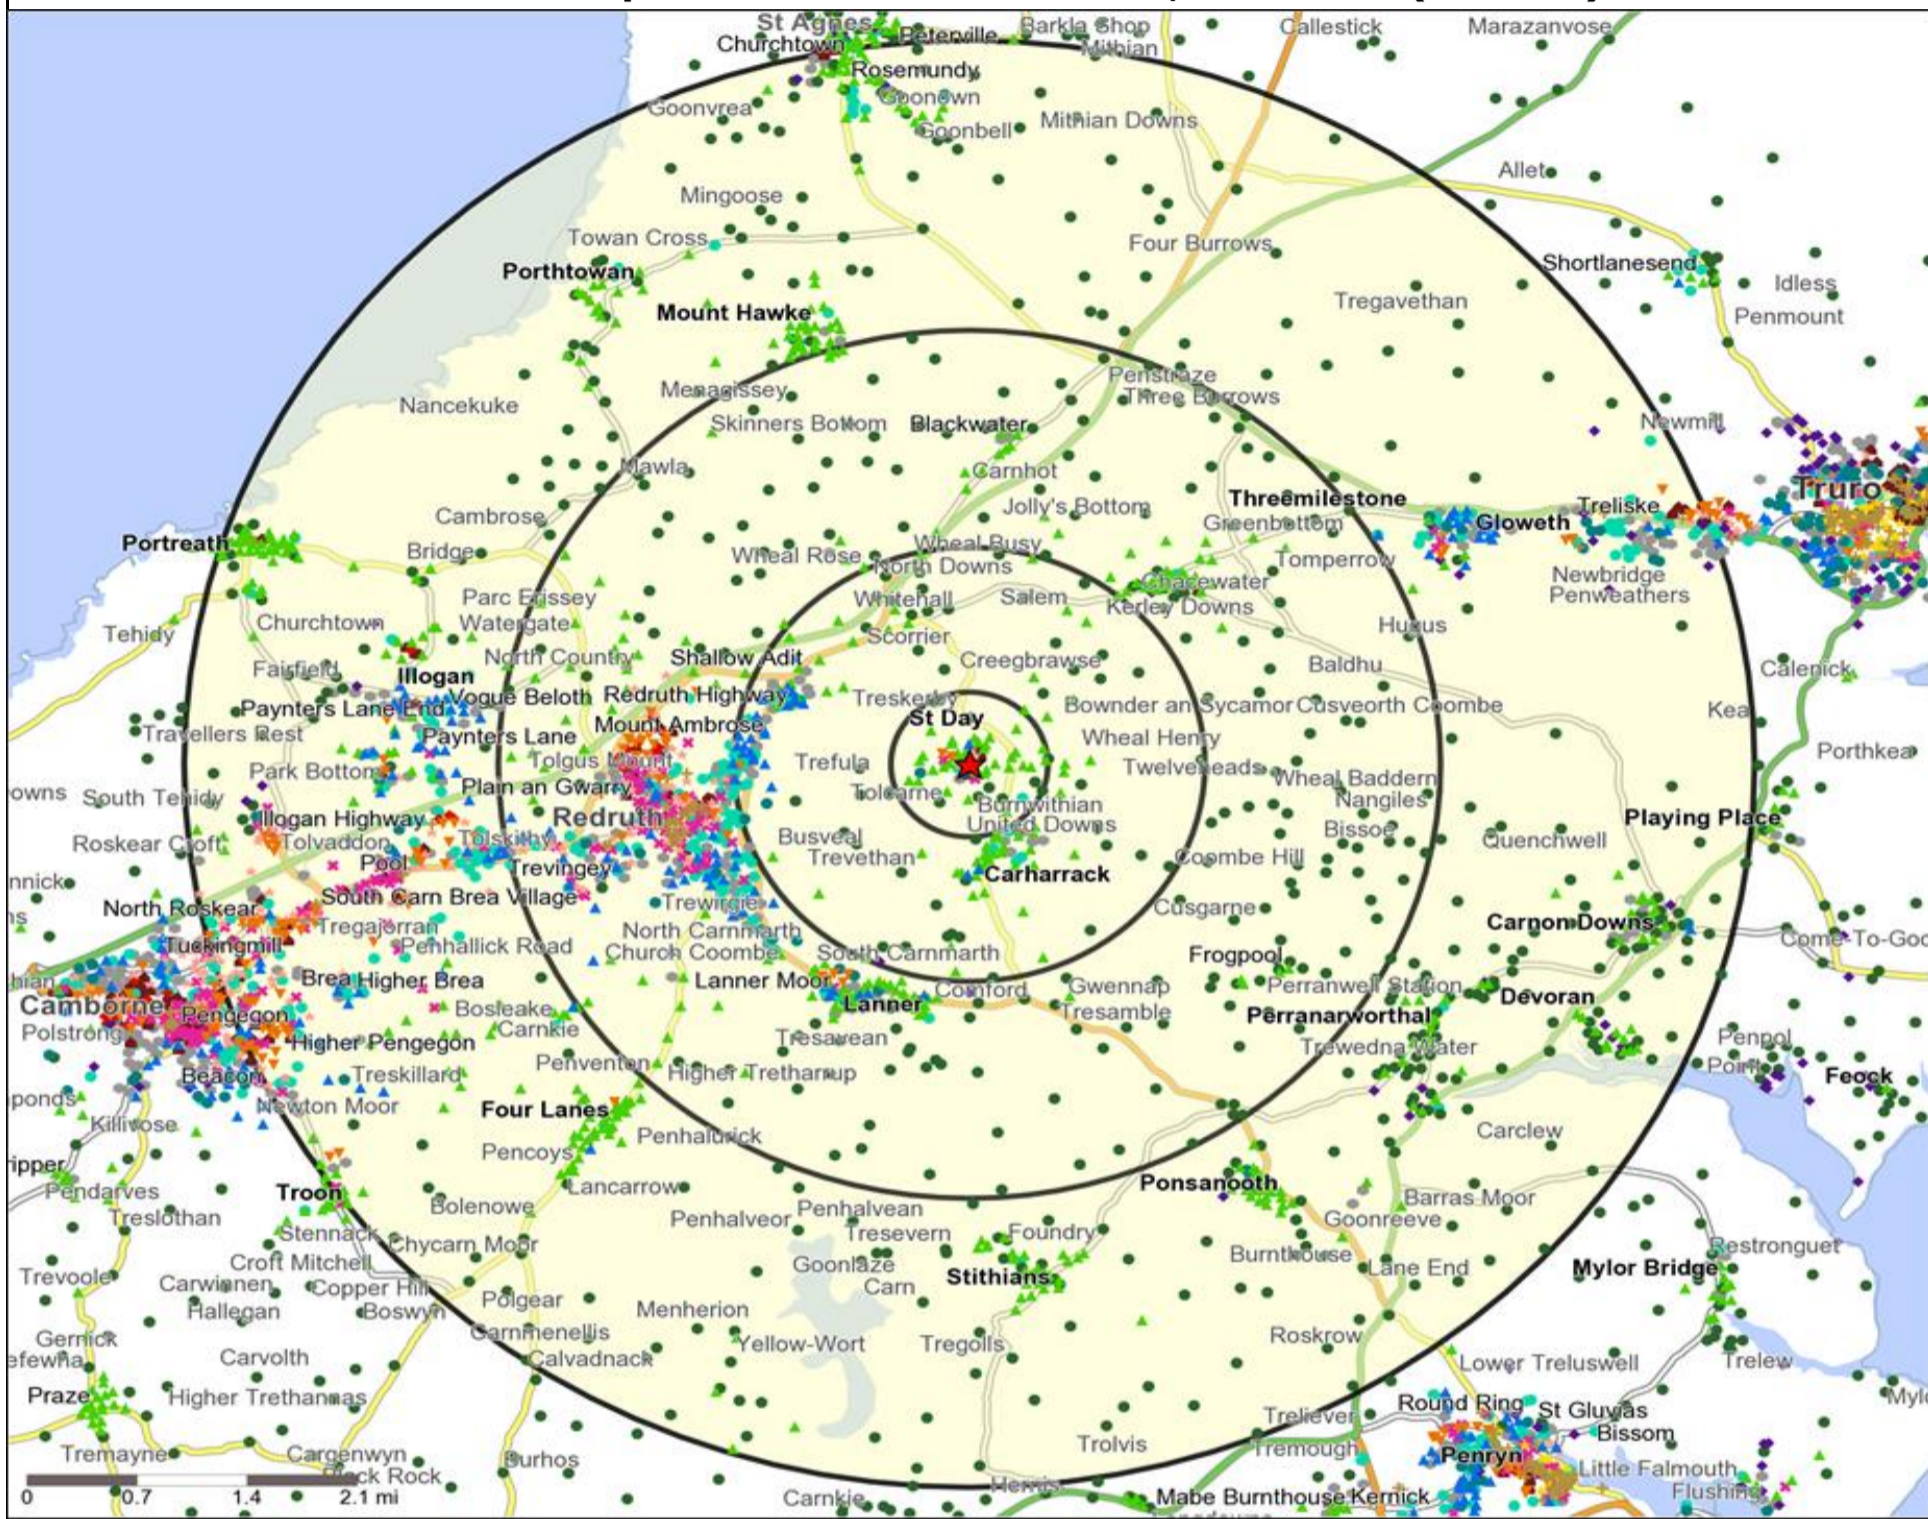

★ Location      ○ 0.5, 1.5, 3 & 5 Mile Distance

**Age Data Table**

	Count:					Index:				
	0 - 0.5 Miles	0 - 1.5 Miles	0 - 3.0 Miles	0 - 5.0 Miles	15 Min Drivetime	0 - 0.5 Miles	0 - 1.5 Miles	0 - 3.0 Miles	0 - 5.0 Miles	15 Min Drivetime
0-15	325	1,050	4,781	12,332	14,790	99	89	98	98	92
16-17	30	114	546	1,547	1,895	74	78	90	99	95
18-24	115	372	1,873	5,296	8,851	73	66	80	87	114
25-34	209	662	3,061	7,739	9,660	88	77	86	84	83
35-44	196	757	3,179	7,917	9,785	89	95	96	93	90
45-54	239	963	3,874	9,680	11,818	97	108	105	102	97
55-64	222	879	3,371	8,398	10,389	112	124	115	111	107
65+	409	1,476	5,324	14,274	18,365	130	131	114	118	119
<b>Population estimate 2015</b>	<b>1,745</b>	<b>6,273</b>	<b>26,009</b>	<b>67,183</b>	<b>85,553</b>	<b>100</b>	<b>100</b>	<b>100</b>	<b>100</b>	<b>100</b>

**Mosaic UK Map and Data: ST DAY HOTEL, REDRUTH (203344)**

Copyright Experian Ltd, HERE 2015. Ordnance Survey © Crown copyright 2015

- ★ Location
- 0.5, 1.5, 3 & 5 Mile Distance
- ~ Rivers, Canals and Lakes
- Mosaic UK Groups
- A City Prosperity
- ◆ B Prestige Positions
- C Country Living
- ▲ D Rural Reality
- E Senior Security
- ▲ F Suburban Stability
- G Domestic Success
- H Aspiring Homemakers
- ▼ I Family Basics
- ✕ J Transient Renters
- ◆ K Municipal Challenge
- L Vintage Value
- ★ M Modest Traditions
- ★ N Urban Cohesion
- + O Rental Hubs

- Location
- Branded Food
- Dry Led
- Cafe / Wine Bar
- Other
- 0.5, 1.5, 3 & 5 Mile Distance
- Circuit Bar
- Rural Character
- Rivers, Canals and Lakes
- Community Local