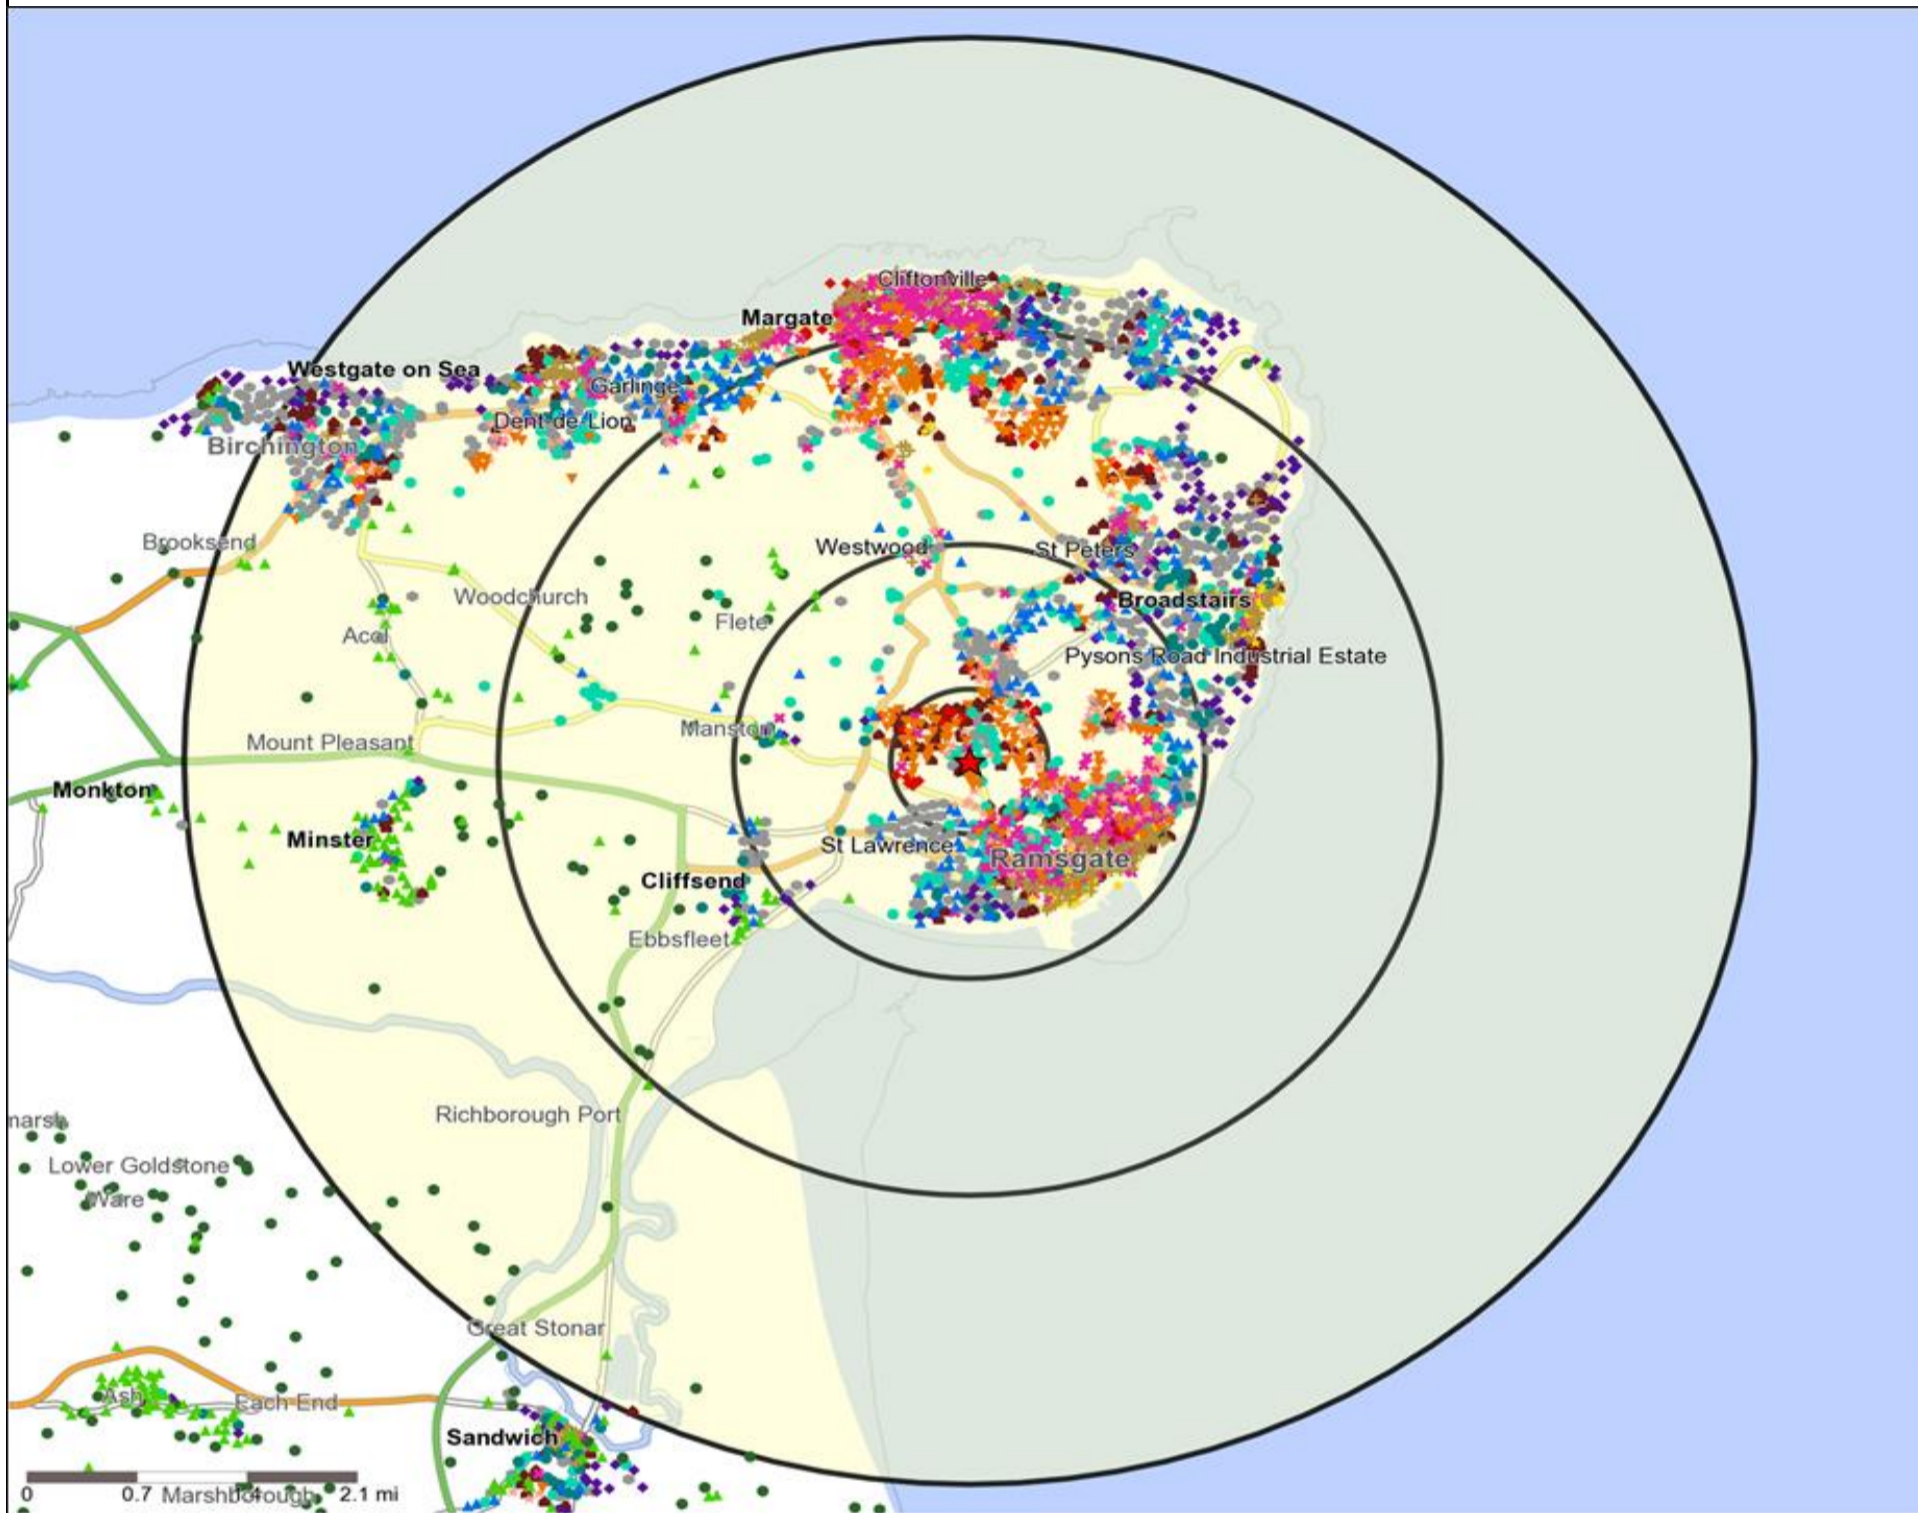

★ Location ○ 0.5, 1.5, 3 & 5 Mile Distance

Age Data Table

	Count:					Index:				
	0 - 0.5 Miles	0 - 1.5 Miles	0 - 3.0 Miles	0 - 5.0 Miles	15 Min Drivetime	0 - 0.5 Miles	0 - 1.5 Miles	0 - 3.0 Miles	0 - 5.0 Miles	15 Min Drivetime
0-15	2,431	9,578	18,379	25,787	25,992	124	105	107	102	102
16-17	388	1,384	2,600	3,552	3,588	160	123	122	113	114
18-24	914	4,260	7,478	11,012	11,011	97	97	90	90	90
25-34	1,261	5,874	10,395	15,045	14,956	89	88	83	82	81
35-44	1,122	5,353	9,951	14,190	14,398	85	87	86	83	84
45-54	1,445	6,684	12,564	18,427	18,654	98	97	97	96	97
55-64	1,075	5,643	10,865	16,238	16,388	91	103	105	107	107
65+	1,780	9,846	19,493	30,521	30,383	95	112	118	126	125
Population estimate 2015	10,416	48,622	91,725	134,772	135,370	100	100	100	100	100

Mosaic UK Map and Data: WINDMILL, RAMSGATE (300302)

Copyright Experian Ltd, HERE 2015. Ordnance Survey © Crown copyright 2015

- ★ Location
- 0.5, 1.5, 3 & 5 Mile Distance
- ~ Rivers, Canals and Lakes
- Mosaic UK Groups**
- A City Prosperity
- ◆ B Prestige Positions
- C Country Living
- ▲ D Rural Reality
- E Senior Security
- ▲ F Suburban Stability
- G Domestic Success
- H Aspiring Homemakers
- ▲ I Family Basics
- ✕ J Transient Renters
- ◆ K Municipal Challenge
- L Vintage Value
- ★ M Modest Traditions
- ★ N Urban Cohesion
- ✚ O Rental Hubs

- ★ Location
- Café / Wine Bar
- Other
- 0.5, 1.5, 3 & 5 Mile Distance
- ▲ Circuit Bar
- ◆ Rural Character
- ~ Rivers, Canals and Lakes
- Community Local
- Branded Food
- Dry Led

Competition Type Summary Table

Reporting Category	0 - 0.5 Miles
Café / Wine Bar	0
Circuit Bar	1
Community Local	3
Dry Led	1
Branded Food Pub	0
Rural	0
Other	3
Total	8

Local Competition: WINDMILL, RAMSGATE (300302)

List of Pubs (sorted by distance from Punch outlet) - Top 30 by Distance