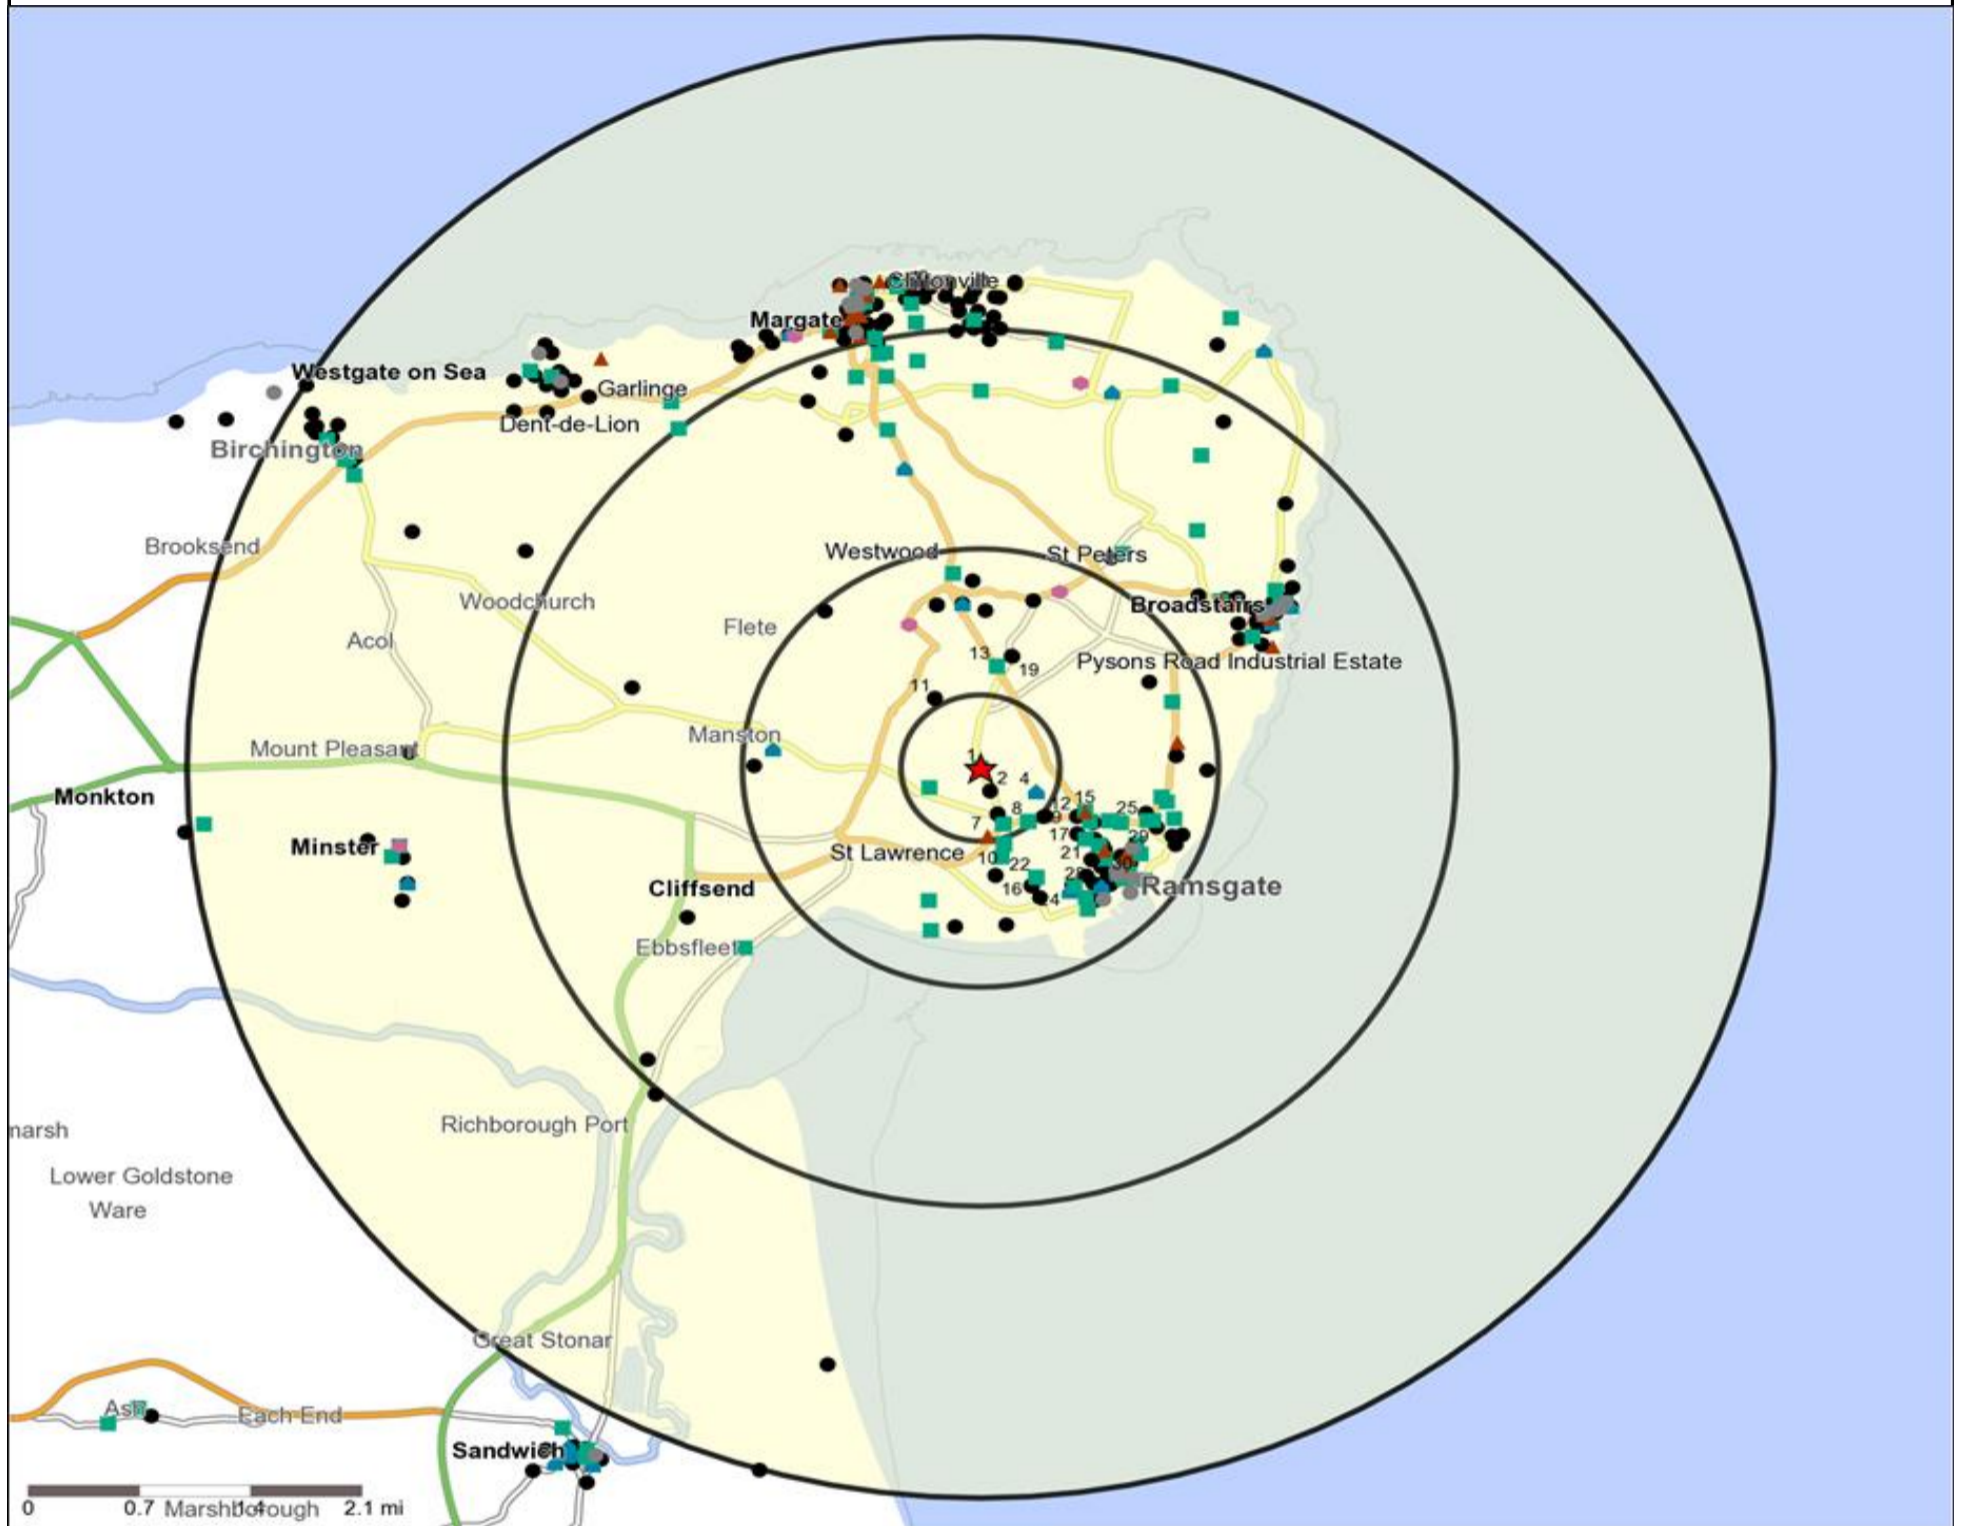

Competition Map and Data: WINDMILL, RAMSGATE (300302)

Numbers on competition points relate to the distance ranking in the competition table on page 7. Copyright Experian Ltd, HERE 2015. Ordnance Survey © Crown copyright 2015