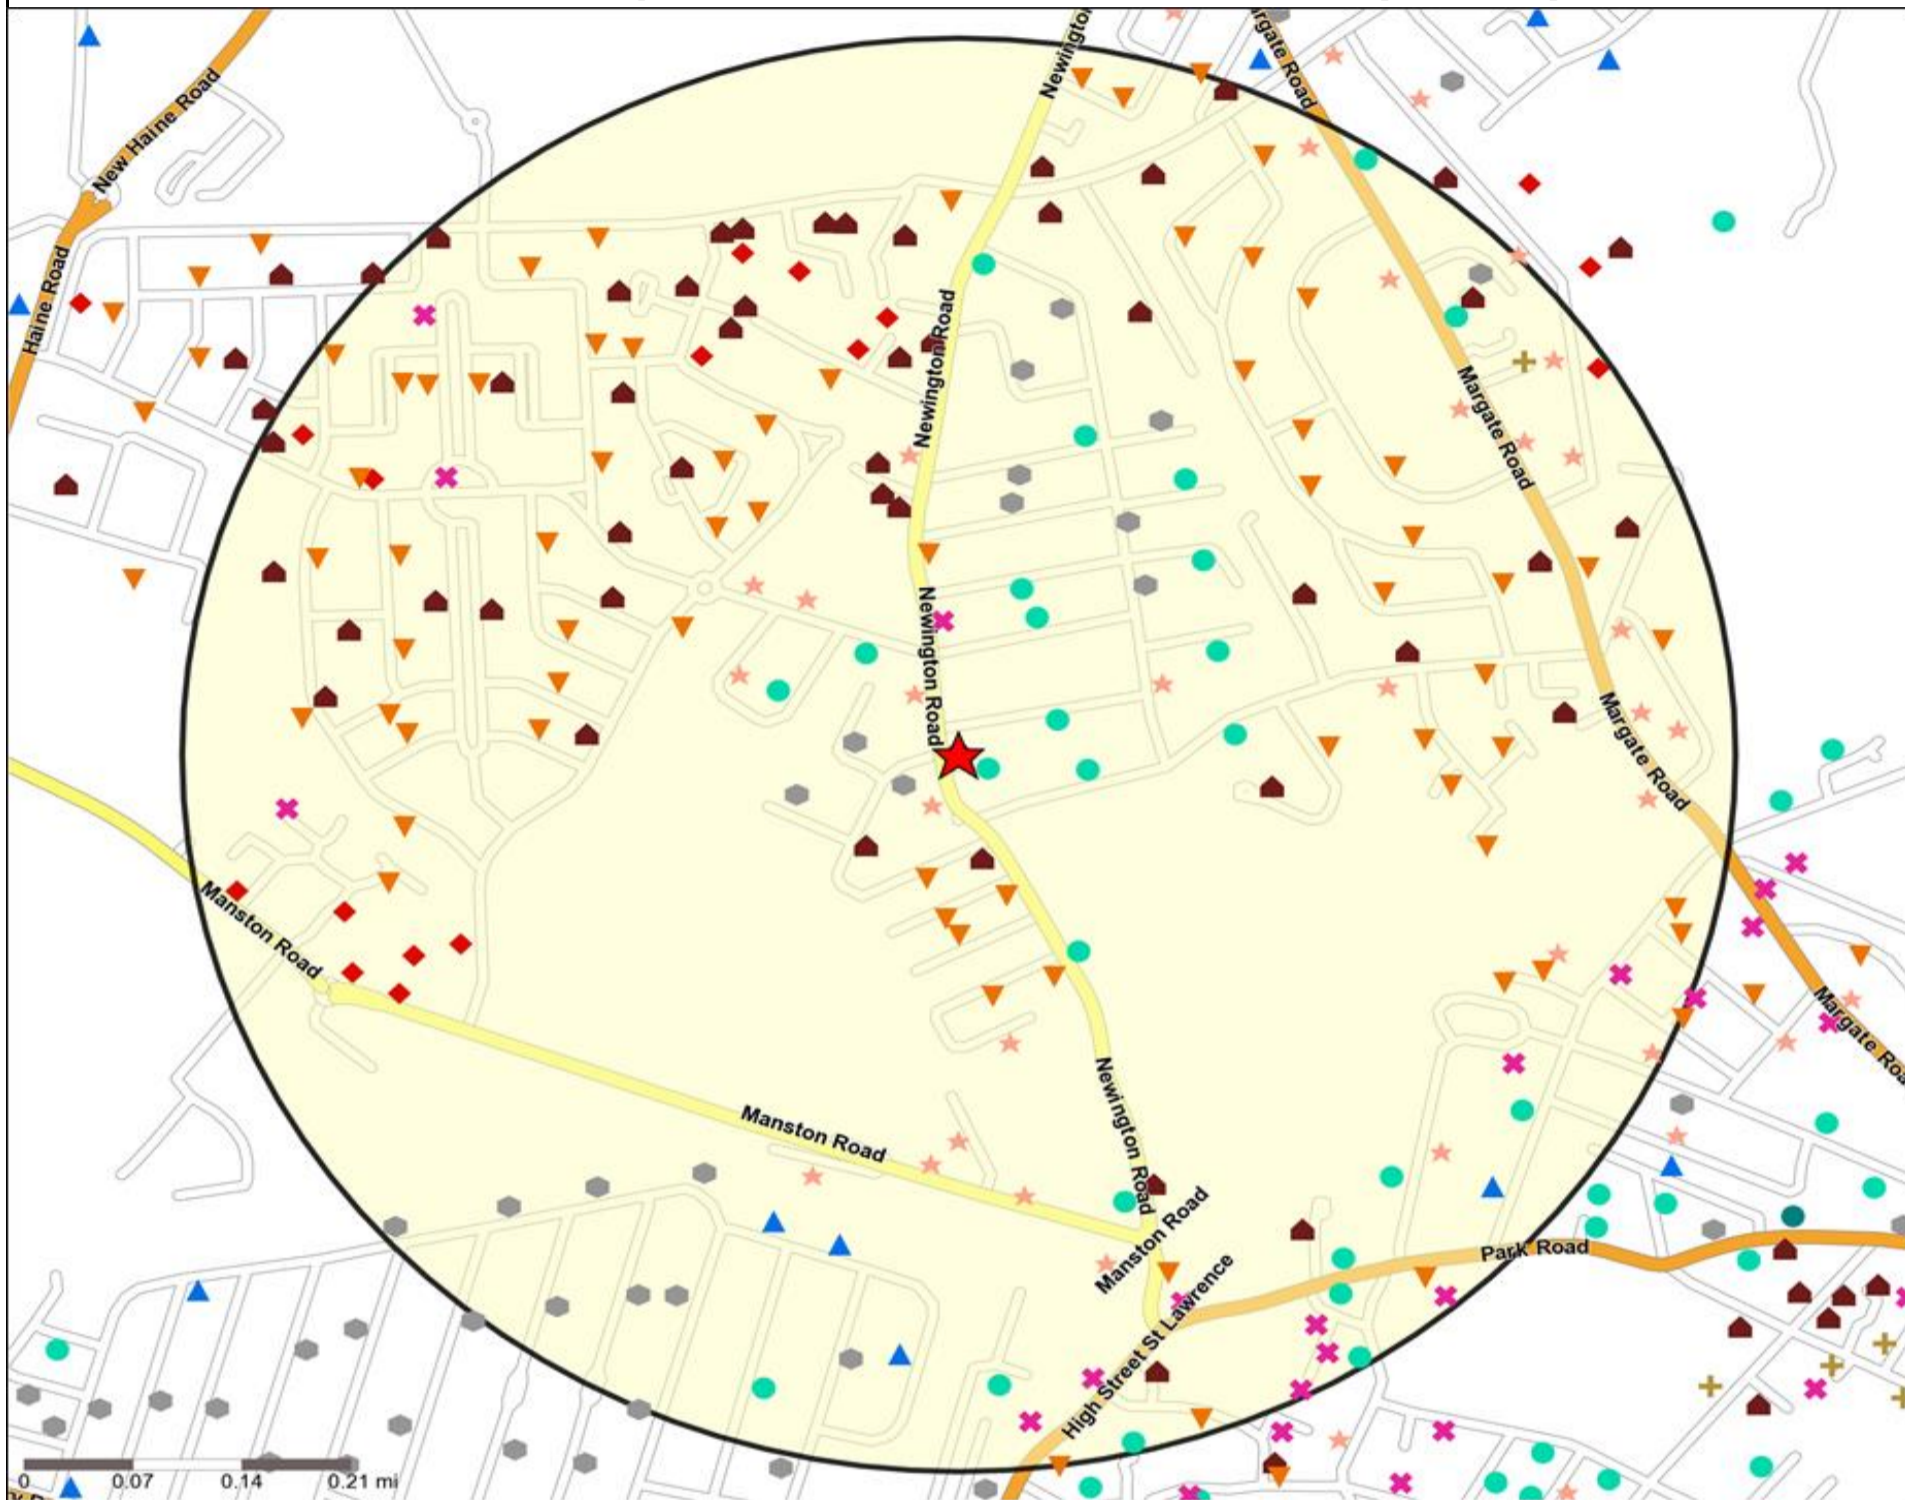

Mosaic UK Map and Data: WINDMILL, RAMSGATE (300302)

Copyright Experian Ltd, HERE 2015. Ordnance Survey © Crown copyright 2015

Location	Mosaic UK Groups	D Rural Reality	H Aspiring Homemakers	L Vintage Value
0.5, 1.5, 3 & 5 Mile Distance	A City Prosperity	E Senior Security	I Family Basics	M Modest Traditions
Rivers, Canals and Lakes	B Prestige Positions	F Suburban Stability	J Transient Renters	N Urban Cohesion
	C Country Living	G Domestic Success	K Municipal Challenge	O Rental Hubs

Mosaic UK Data Table (Residential)

	Count:	Index:
	0 - 0.5 Miles	0 - 0.5 Miles
A City Prosperity (18+)	0	0
B Prestige Positions (18+)	0	0
C Country Living (18+)	0	0
D Rural Reality (18+)	0	0
E Senior Security (18+)	855	138
F Suburban Stability (18+)	163	35
G Domestic Success (18+)	0	0
H Aspiring Homemakers (18+)	979	142
I Family Basics (18+)	2,418	441
J Transient Renters (18+)	323	74
K Municipal Challenge (18+)	641	144
L Vintage Value (18+)	1,278	267
M Modest Traditions (18+)	931	258
N Urban Cohesion (18+)	0	0
O Rental Hubs (18+)	8	1
Adults 18+ estimate 2015	7,596	100