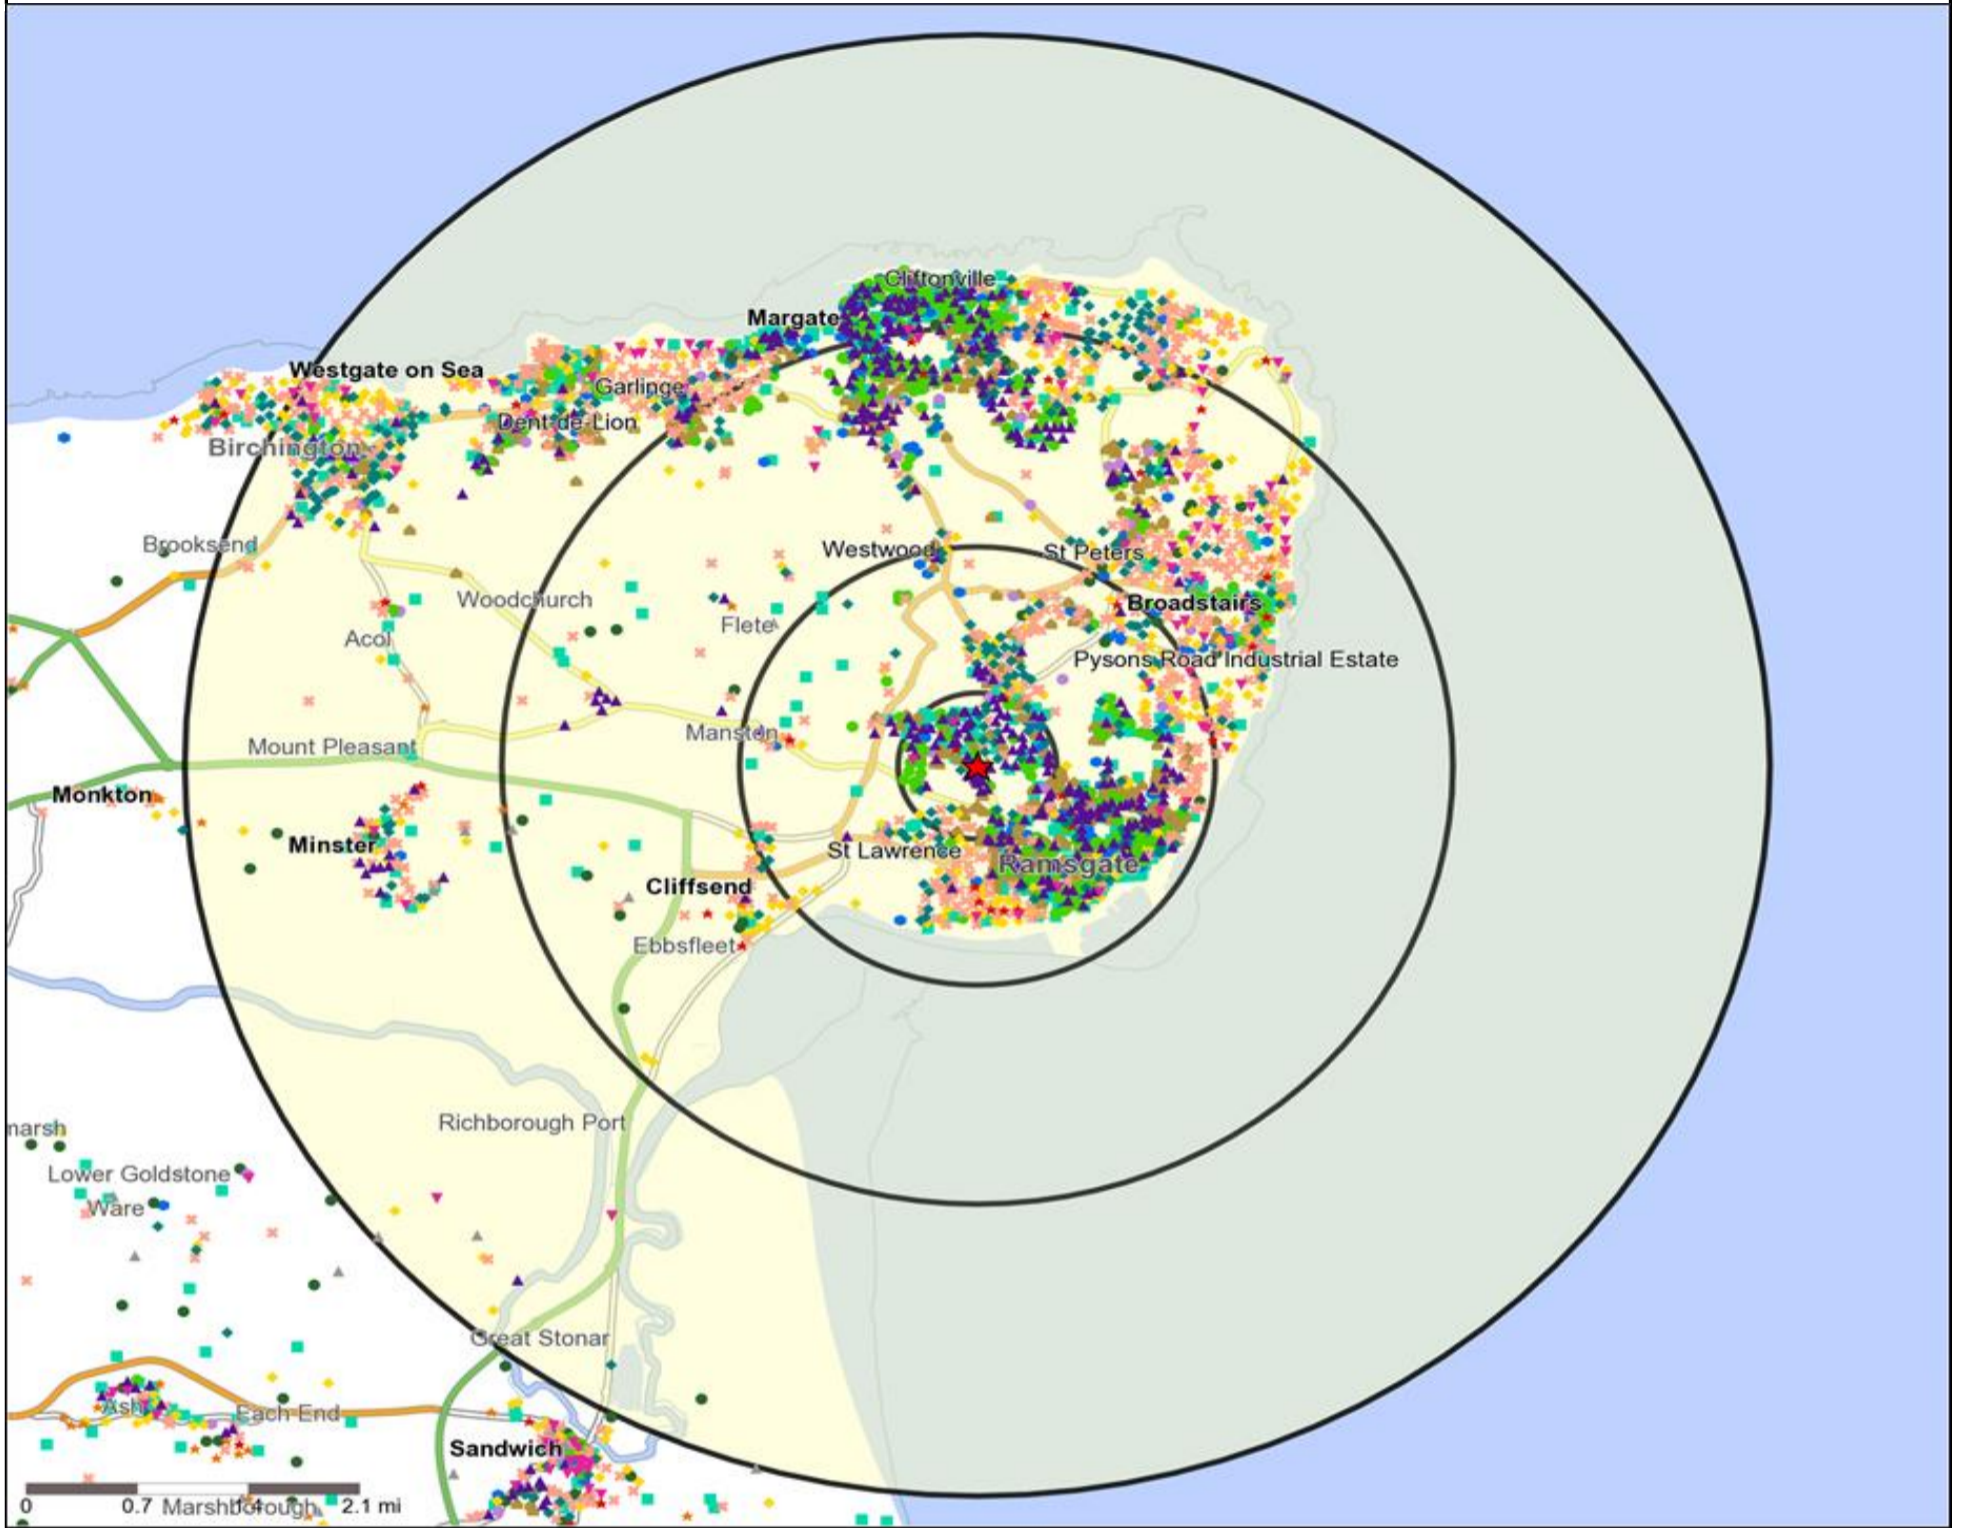

Occasions Map and Data: WINDMILL, RAMSGATE (300302)

Copyright Experian Ltd, HERE 2015. Ordnance Survey © Crown copyright 2015

- ★ Location
- 0.5, 1.5, 3 & 5 Mile Distance
- ~ Rivers, Canals and Lakes
- **Occasions Types**
- 01 Mine's a Pint
- 02 Early Doors
- 03 Everyday is Friday
- ▲ 04 Weekend Millionaires
- 05 Out On The Town
- ▲ 06 Business and Pleasure
- 07 Sporting Pints
- 08 Student Social
- ▼ 09 Leisurely Lunch
- ▲ 10 Wining and Dining
- ▲ 11 Household Outing
- ★ 12 Midweek Meal Deal
- 13 Date Night
- ★ 14 Birthday Treat
- ★ 15 Pre Show Meal

Occasions Data Table

	Count:					Index:				
	0 - 0.5 Miles	0 - 1.5 Miles	0 - 3.0 Miles	0 - 5.0 Miles	15 Min Drivetime	0 - 0.5	0 - 1.5	0 - 3.0	0 - 5.0	15 Min Drivetime
01 Mine's a Pint	811	3,686	6,334	9,502	9,410	115	119	110	114	114
02 Early Doors	746	3,205	5,890	8,643	8,630	127	124	122	124	124
03 Everyday is Friday	620	2,456	4,542	6,271	6,260	123	111	111	105	106
04 Weekend Millionaires	1,046	3,862	6,790	9,614	9,505	144	121	115	112	111
05 Out On The Town	747	3,396	6,112	8,894	8,800	107	110	107	108	107
06 Business and Pleasure	224	1,037	1,958	2,829	2,839	62	65	66	66	67
07 Sporting Pints	802	3,200	5,750	8,226	8,099	104	94	91	90	89
08 Student Social	145	862	1,764	2,536	2,633	44	60	66	66	69
09 Leisurely Lunch	616	2,805	5,438	8,102	8,068	90	93	97	100	100
10 Wining and Dining	491	2,663	5,385	8,223	8,164	63	78	84	89	89
11 Household Outing	855	3,386	6,233	8,214	8,092	138	124	123	112	111
12 Midweek Meal Deal	483	1,697	3,074	4,452	4,524	139	111	108	108	111
13 Date Night	257	2,065	4,132	6,375	6,329	46	85	91	97	97
14 Birthday Treat	409	1,930	3,887	5,473	5,543	74	79	86	84	85
15 Pre Show Meal	146	743	1,415	2,092	2,038	77	89	91	93	91
Number of Occasions	8,398	36,993	68,704	99,446	98,934	100	100	100	100	100