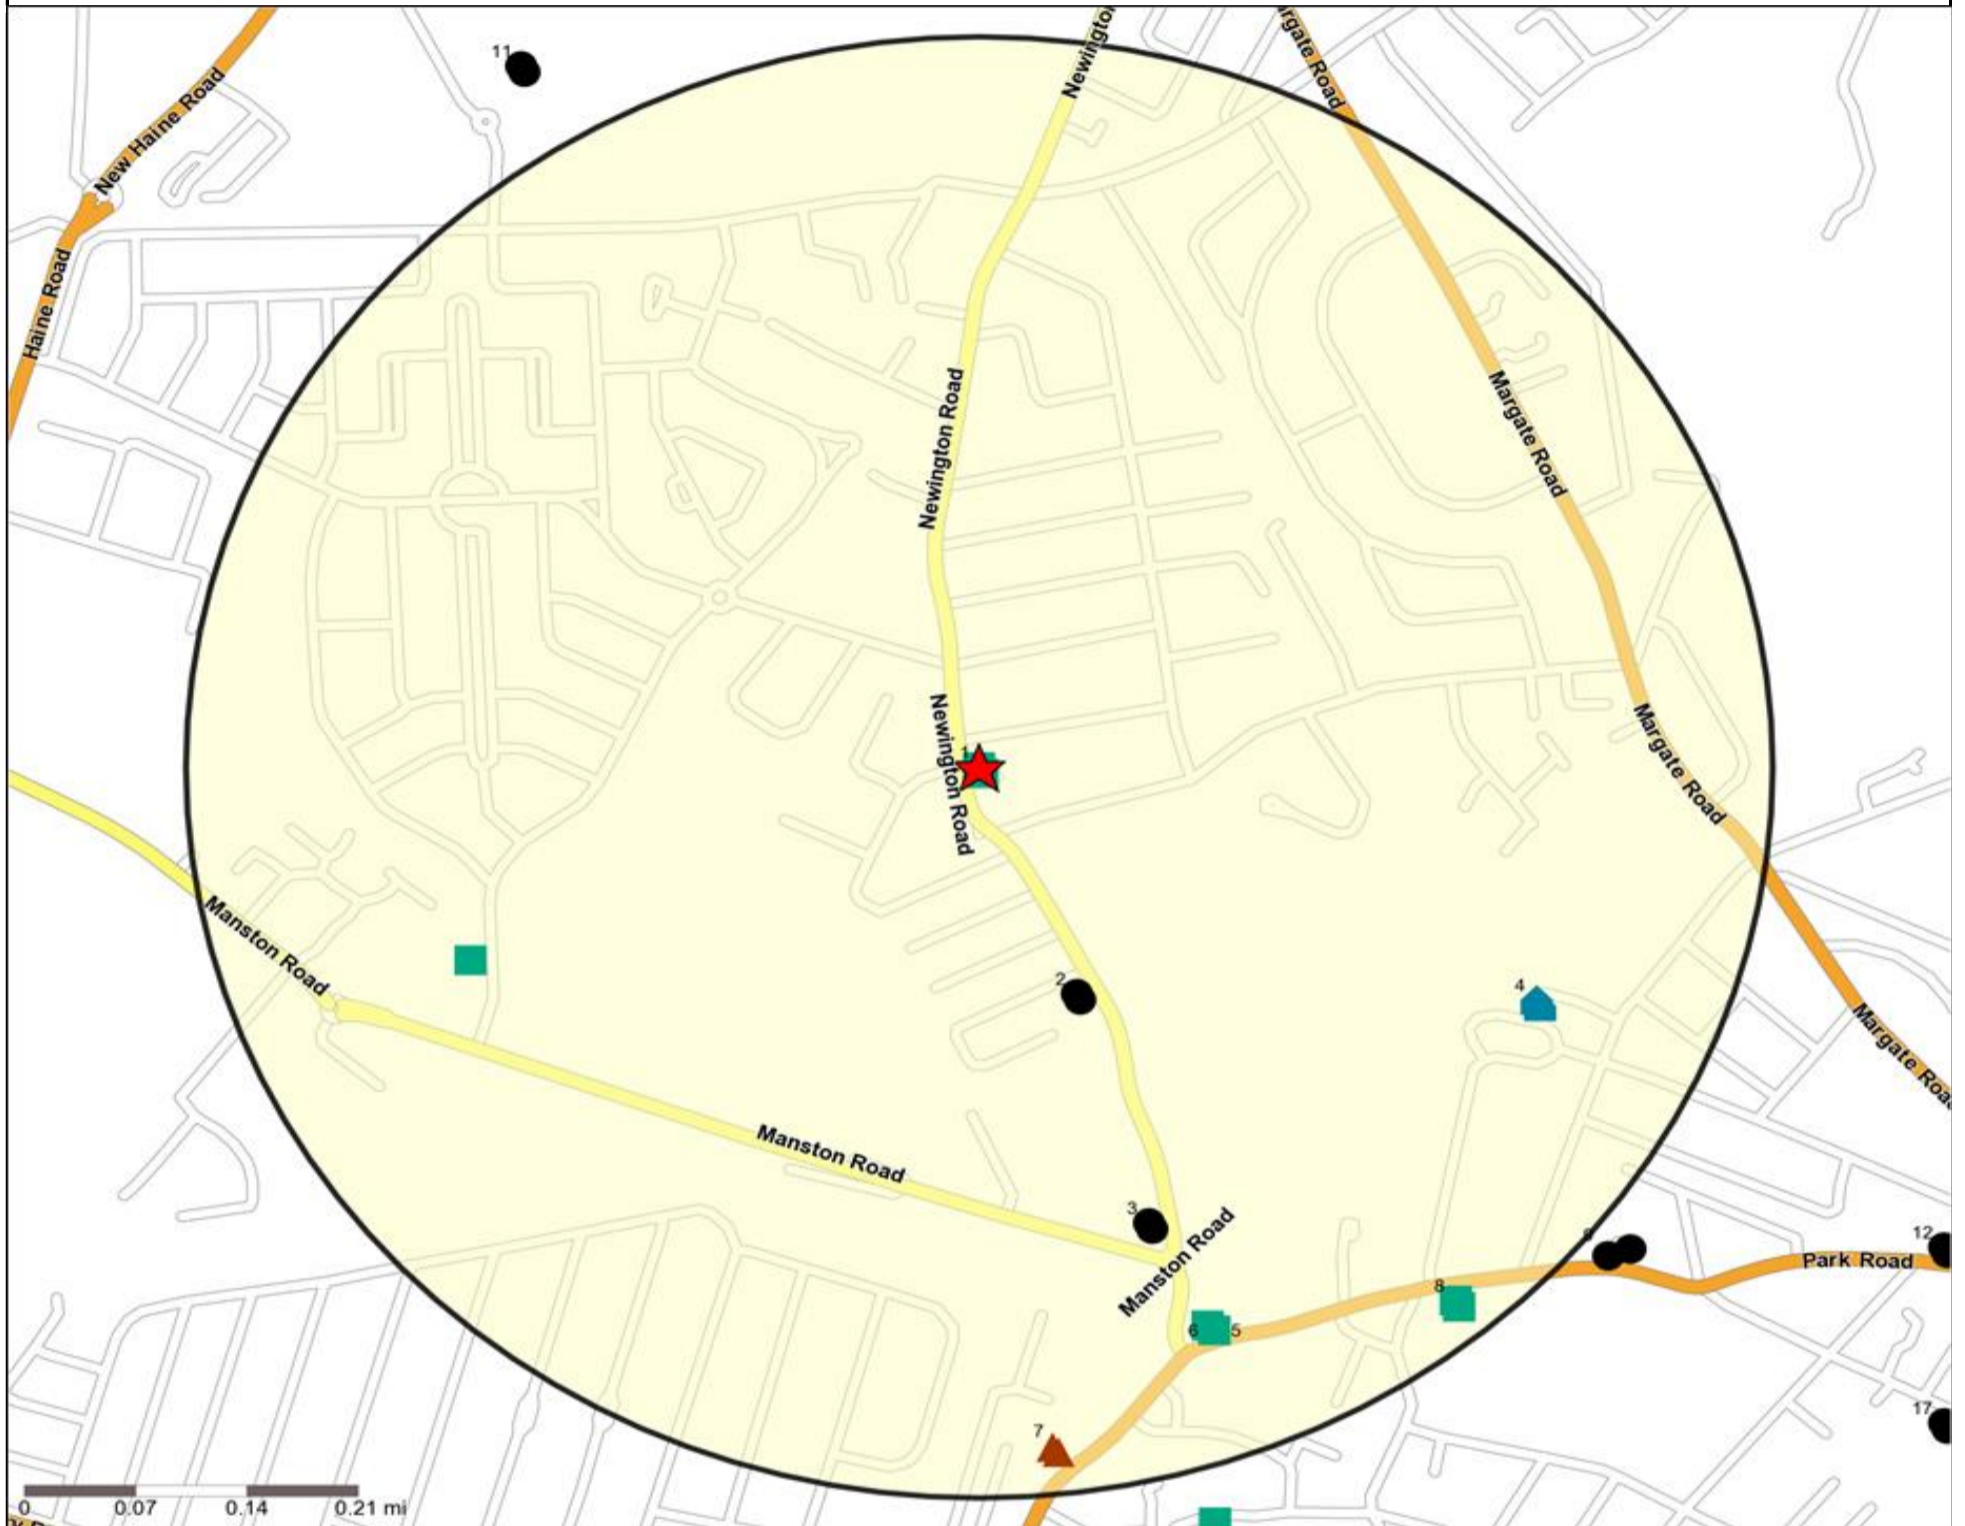

Competition Map and Data: WINDMILL, RAMSGATE (300302)

Numbers on competition points relate to the distance ranking in the competition table on page 7. Copyright Experian Ltd, HERE 2015. Ordnance Survey © Crown copyright 2015

- ★ Location
- Café / Wine Bar
- Other
- 0.5, 1.5, 3 & 5 Mile Distance
- ▲ Circuit Bar
- Rural Character
- ~ Rivers, Canals and Lakes
- Community Local
- Branded Food
- Dry Led

Competition Type Summary Table

Reporting Category	0 - 0.5 Miles
Café / Wine Bar	0
Circuit Bar	1
Community Local	3
Dry Led	1
Branded Food Pub	0
Rural	0
Other	3
Total	8