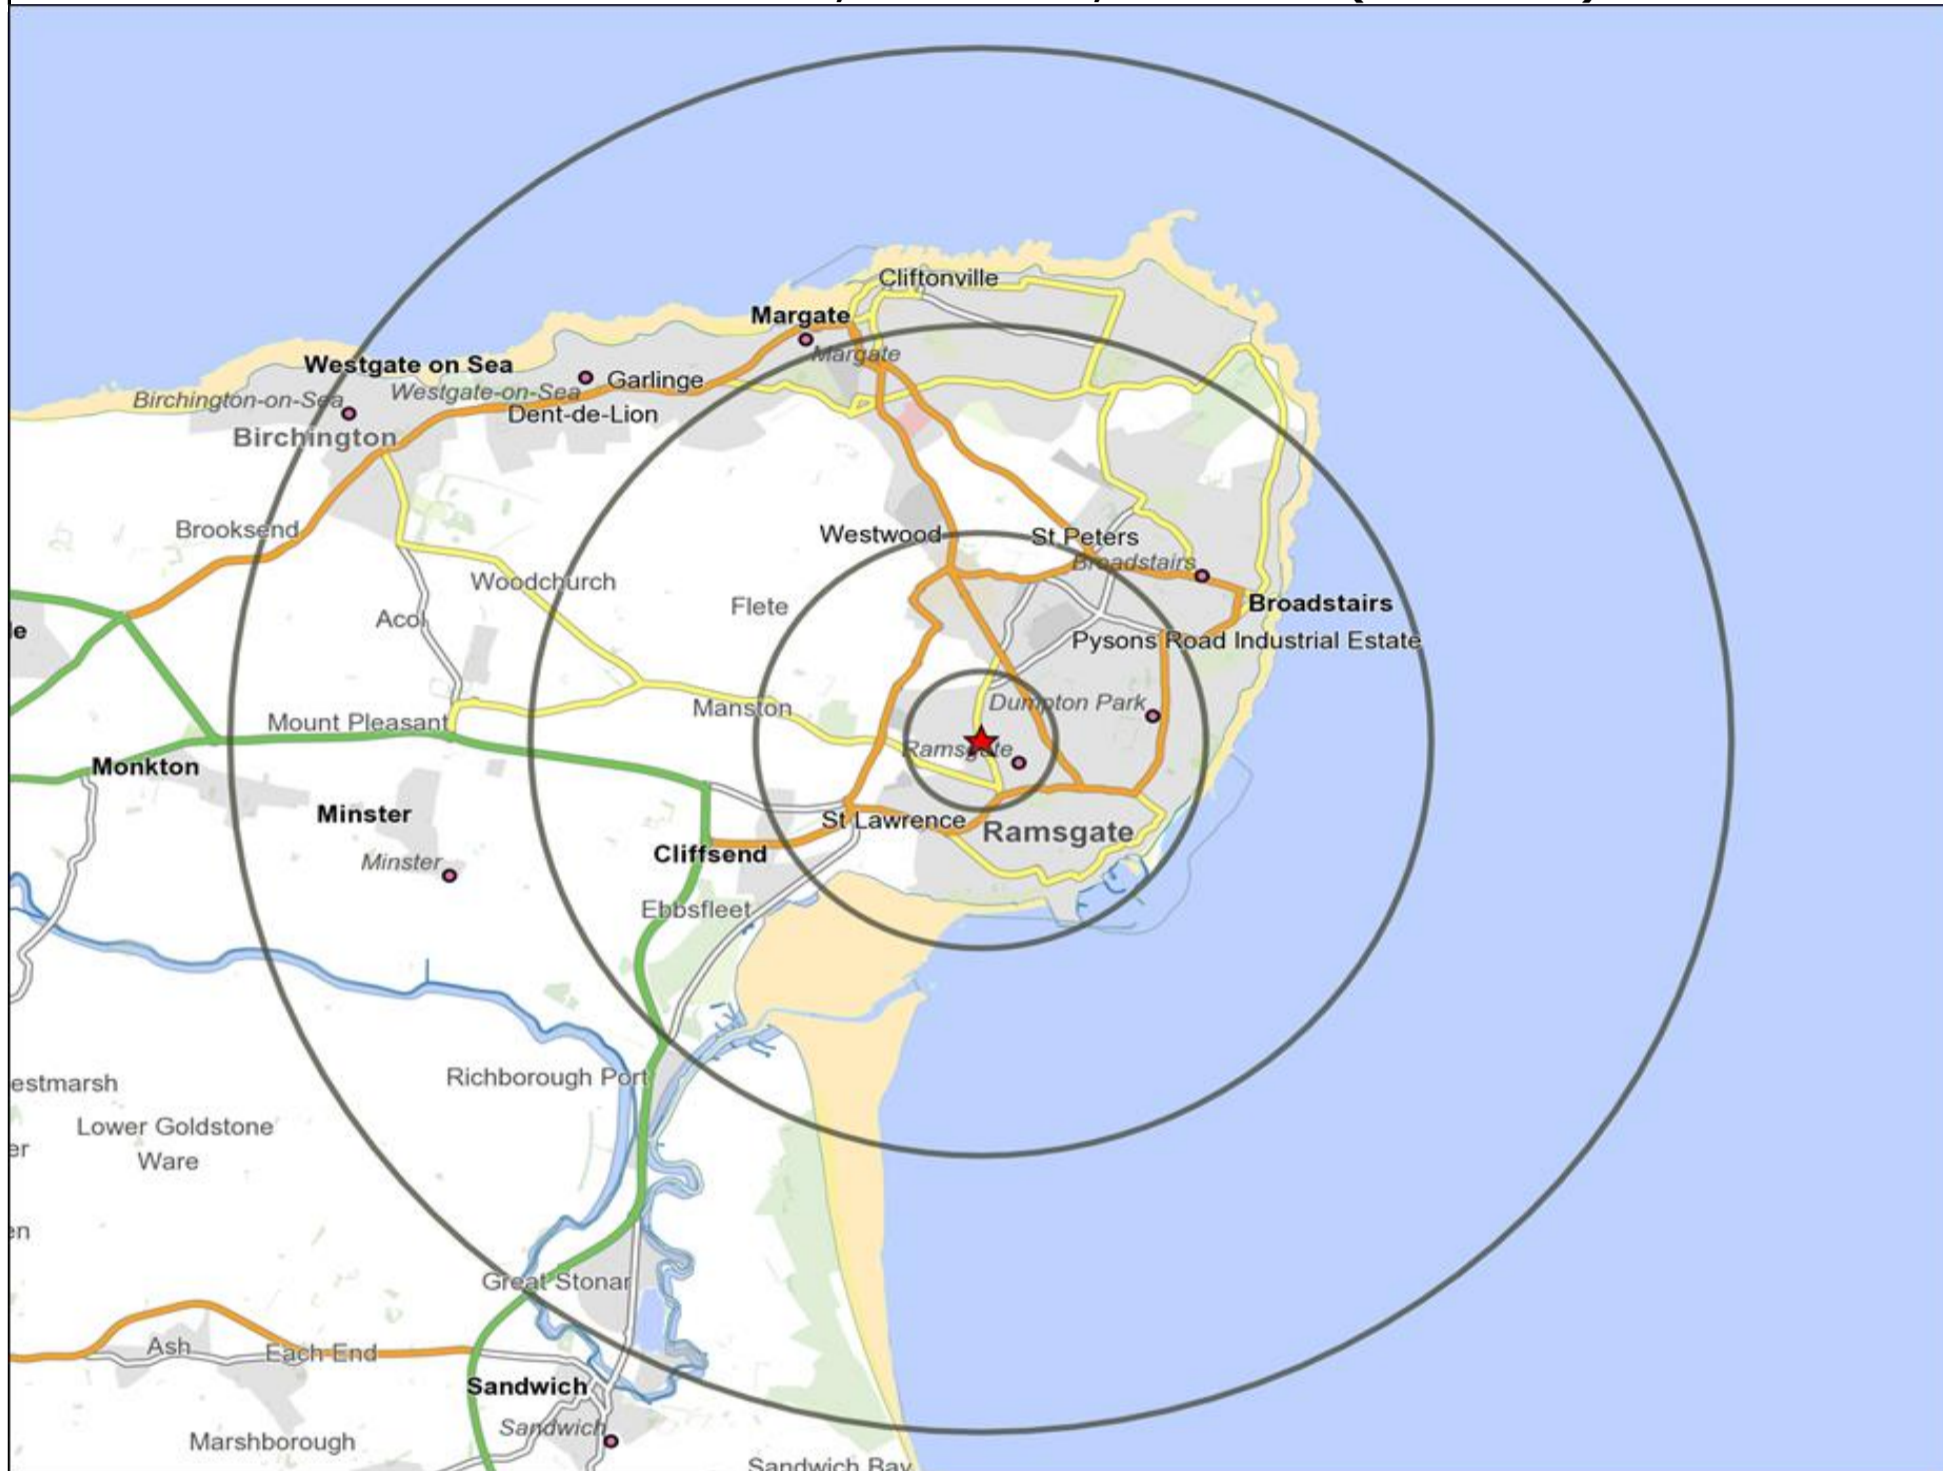

**Customer Profile Report for WINDMILL, RAMSGATE (Punch Outlet Number: 300302)
45 NEWINGTON ROAD, RAMSGATE, CT12 6EW (CT12 6EW)**

Copyright Experian Ltd, HERE 2015. Ordnance Survey © Crown copyright 2015

★ Location   ○ 0.5, 1.5, 3 & 5 Mile Distance

Age Data Table

	Count:					Index:				
	0 - 0.5 Miles	0 - 1.5 Miles	0 - 3.0 Miles	0 - 5.0 Miles	15 Min Drivetime	0 - 0.5 Miles	0 - 1.5 Miles	0 - 3.0 Miles	0 - 5.0 Miles	15 Min Drivetime
0-15	2,431	9,578	18,379	25,787	25,992	124	105	107	102	102
16-17	388	1,384	2,600	3,552	3,588	160	123	122	113	114
18-24	914	4,260	7,478	11,012	11,011	97	97	90	90	90
25-34	1,261	5,874	10,395	15,045	14,956	89	88	83	82	81
35-44	1,122	5,353	9,951	14,190	14,398	85	87	86	83	84
45-54	1,445	6,684	12,564	18,427	18,654	98	97	97	96	97
55-64	1,075	5,643	10,865	16,238	16,388	91	103	105	107	107
65+	1,780	9,846	19,493	30,521	30,383	95	112	118	126	125
Population estimate 2015	10,416	48,622	91,725	134,772	135,370	100	100	100	100	100

Ethnicity - Census 2011

	Count:					%:				
	0 - 0.5 Miles	0 - 1.5 Miles	0 - 3.0 Miles	0 - 5.0 Miles	15 Min Drivetime	0 - 0.5 Miles	0 - 1.5 Miles	0 - 3.0 Miles	0 - 5.0 Miles	15 Min Drivetime
White	9,803	45,341	85,630	124,382	125,028	97%	96%	95%	95%	95%
Mixed / Multiple Ethnic Groups	139	787	1,484	2,152	2,125	1%	2%	2%	2%	2%
Asian / Asian British	115	899	1,711	2,465	2,464	1%	2%	2%	2%	2%
Black / African / Caribbean / Black British	41	276	564	901	896	0%	1%	1%	1%	1%
Other Ethnic Group	27	128	286	571	572	0%	0%	0%	0%	0%
All People (Ethnic Group)	10,125	47,431	89,675	130,471	131,085	100	100	100	100	100