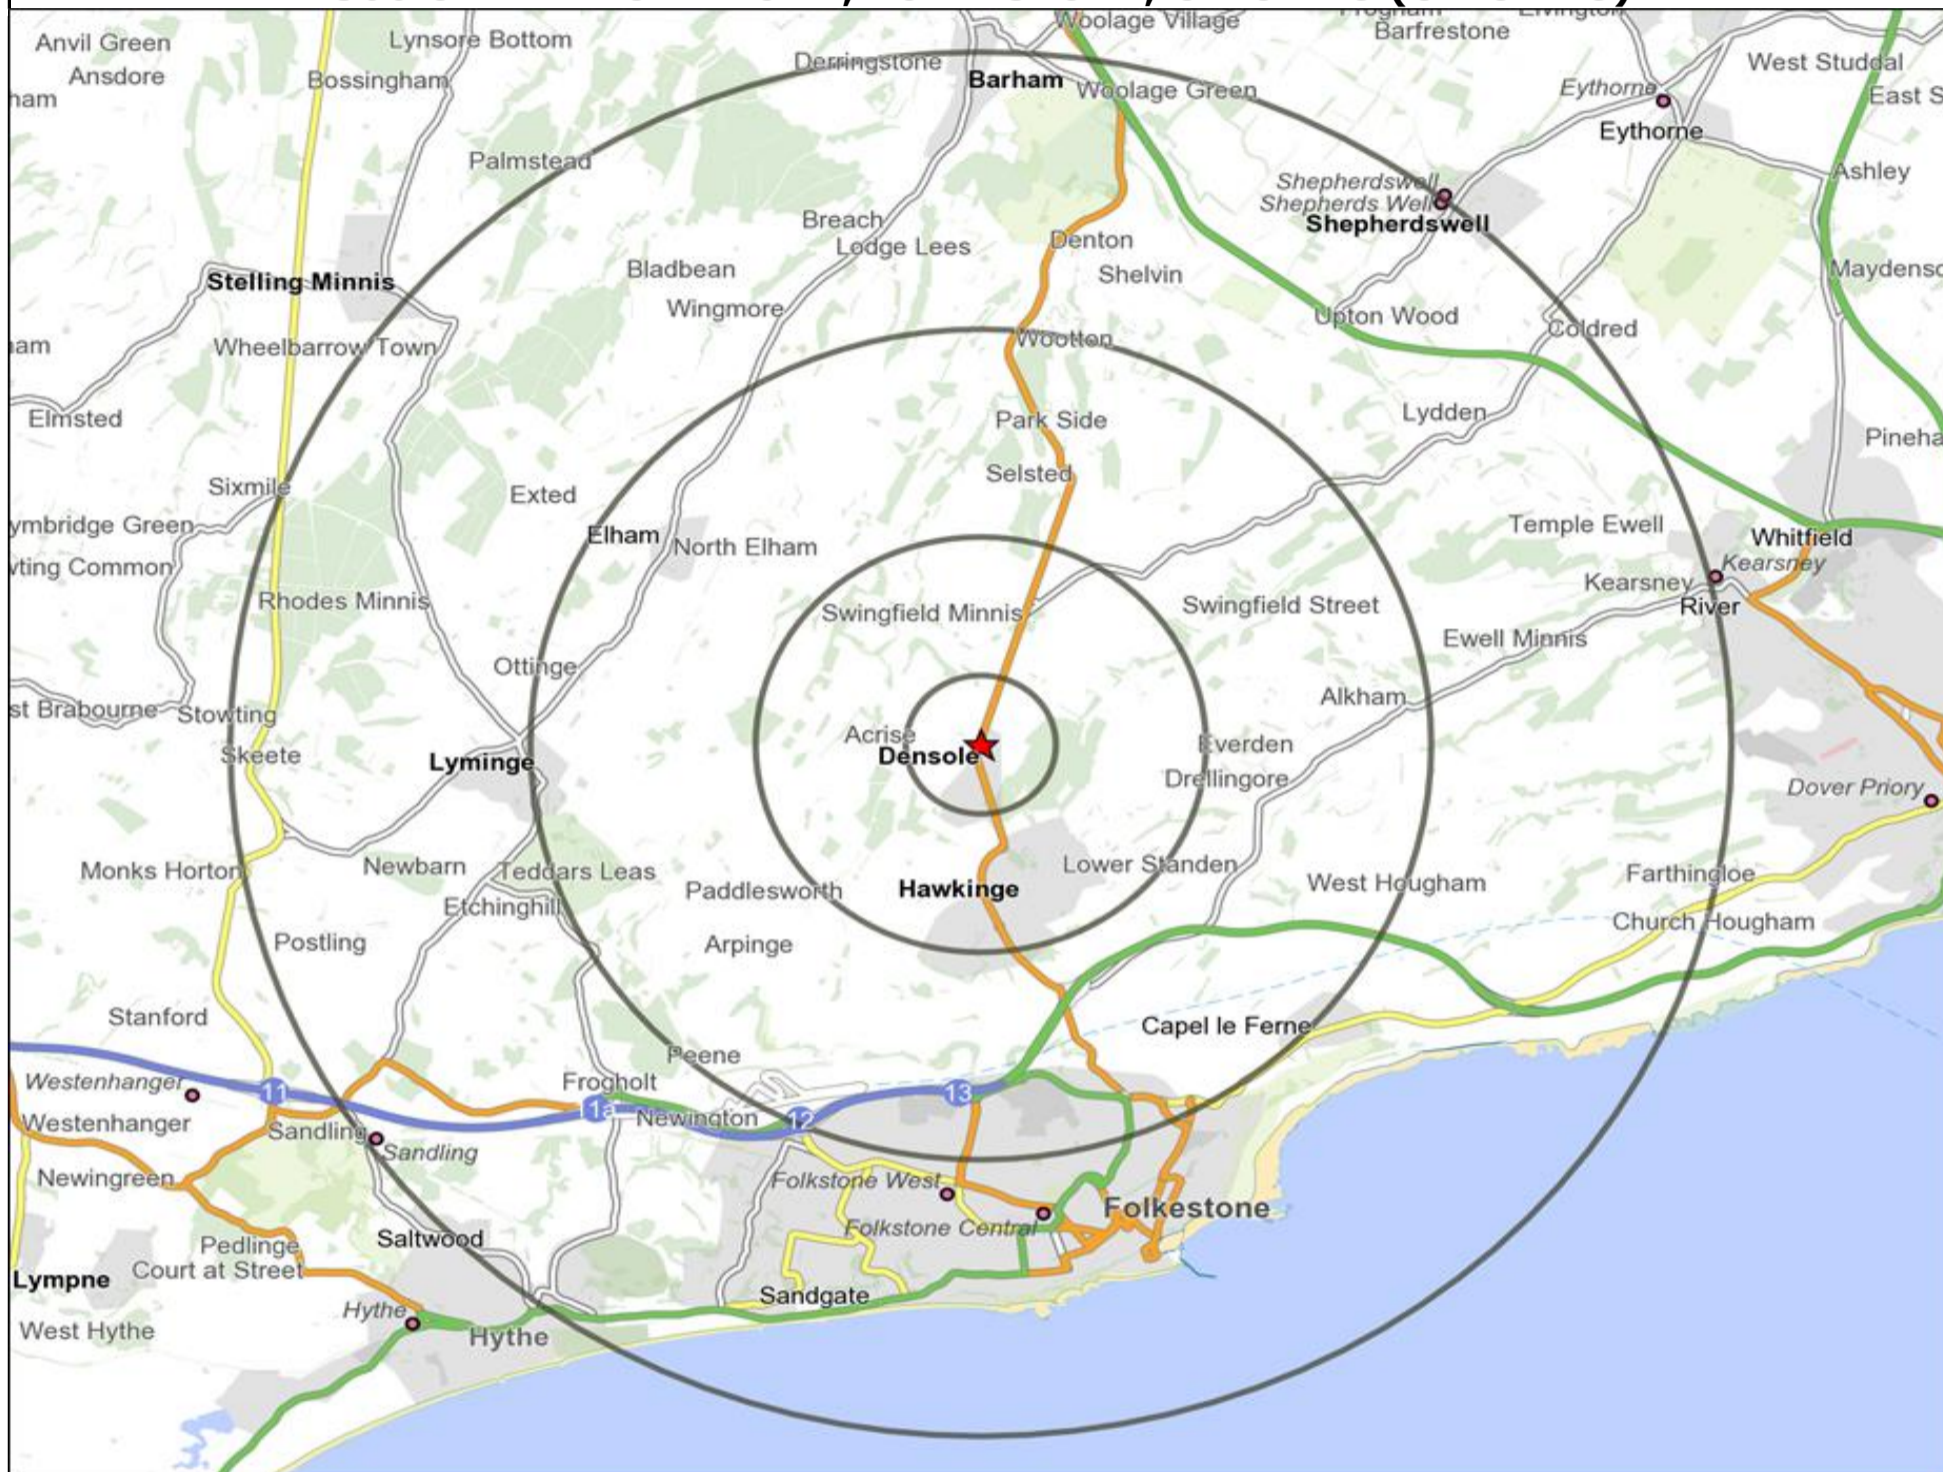

**Customer Profile Report for BLACK HORSE, DENSOLE (Punch Outlet Number: 201778)
366 CANTERBURY ROAD, FOLKESTONE, CT18 7BG (CT18 7BG)**

Copyright Experian Ltd, HERE 2015. Ordnance Survey © Crown copyright 2015

★ Location   ○ 0.5, 1.5, 3 & 5 Mile Distance

Age Data Table

	Count:					Index:				
	0 - 0.5 Miles	0 - 1.5 Miles	0 - 3.0 Miles	0 - 5.0 Miles	15 Min Drivetime	0 - 0.5 Miles	0 - 1.5 Miles	0 - 3.0 Miles	0 - 5.0 Miles	15 Min Drivetime
0-15	131	1,988	5,058	14,215	21,109	74	126	111	98	98
16-17	15	239	757	1,949	2,874	68	123	134	109	107
18-24	61	624	1,804	6,250	9,276	71	82	82	89	89
25-34	64	1,058	2,502	9,552	14,139	49	92	75	91	90
35-44	100	1,153	2,941	9,083	13,352	83	108	96	93	91
45-54	128	1,125	3,487	10,925	16,343	95	95	101	100	100
55-64	155	854	2,866	9,288	13,935	145	90	104	106	107
65+	294	1,339	4,837	15,928	24,106	172	89	111	115	116
Population estimate 2015	948	8,380	24,252	77,190	115,134	100	100	100	100	100

Ethnicity - Census 2011

	Count:					%:				
	0 - 0.5 Miles	0 - 1.5 Miles	0 - 3.0 Miles	0 - 5.0 Miles	15 Min Drivetime	0 - 0.5 Miles	0 - 1.5 Miles	0 - 3.0 Miles	0 - 5.0 Miles	15 Min Drivetime
White	942	7,766	22,181	71,400	106,975	99%	95%	95%	93%	94%
Mixed / Multiple Ethnic Groups	7	107	242	987	1,371	1%	1%	1%	1%	1%
Asian / Asian British	3	221	801	3,415	4,154	0%	3%	3%	4%	4%
Black / African / Caribbean / Black British	4	31	83	399	583	0%	0%	0%	1%	1%
Other Ethnic Group	0	40	117	407	683	0%	0%	0%	1%	1%
All People (Ethnic Group)	956	8,165	23,424	76,608	113,766	100	100	100	100	100