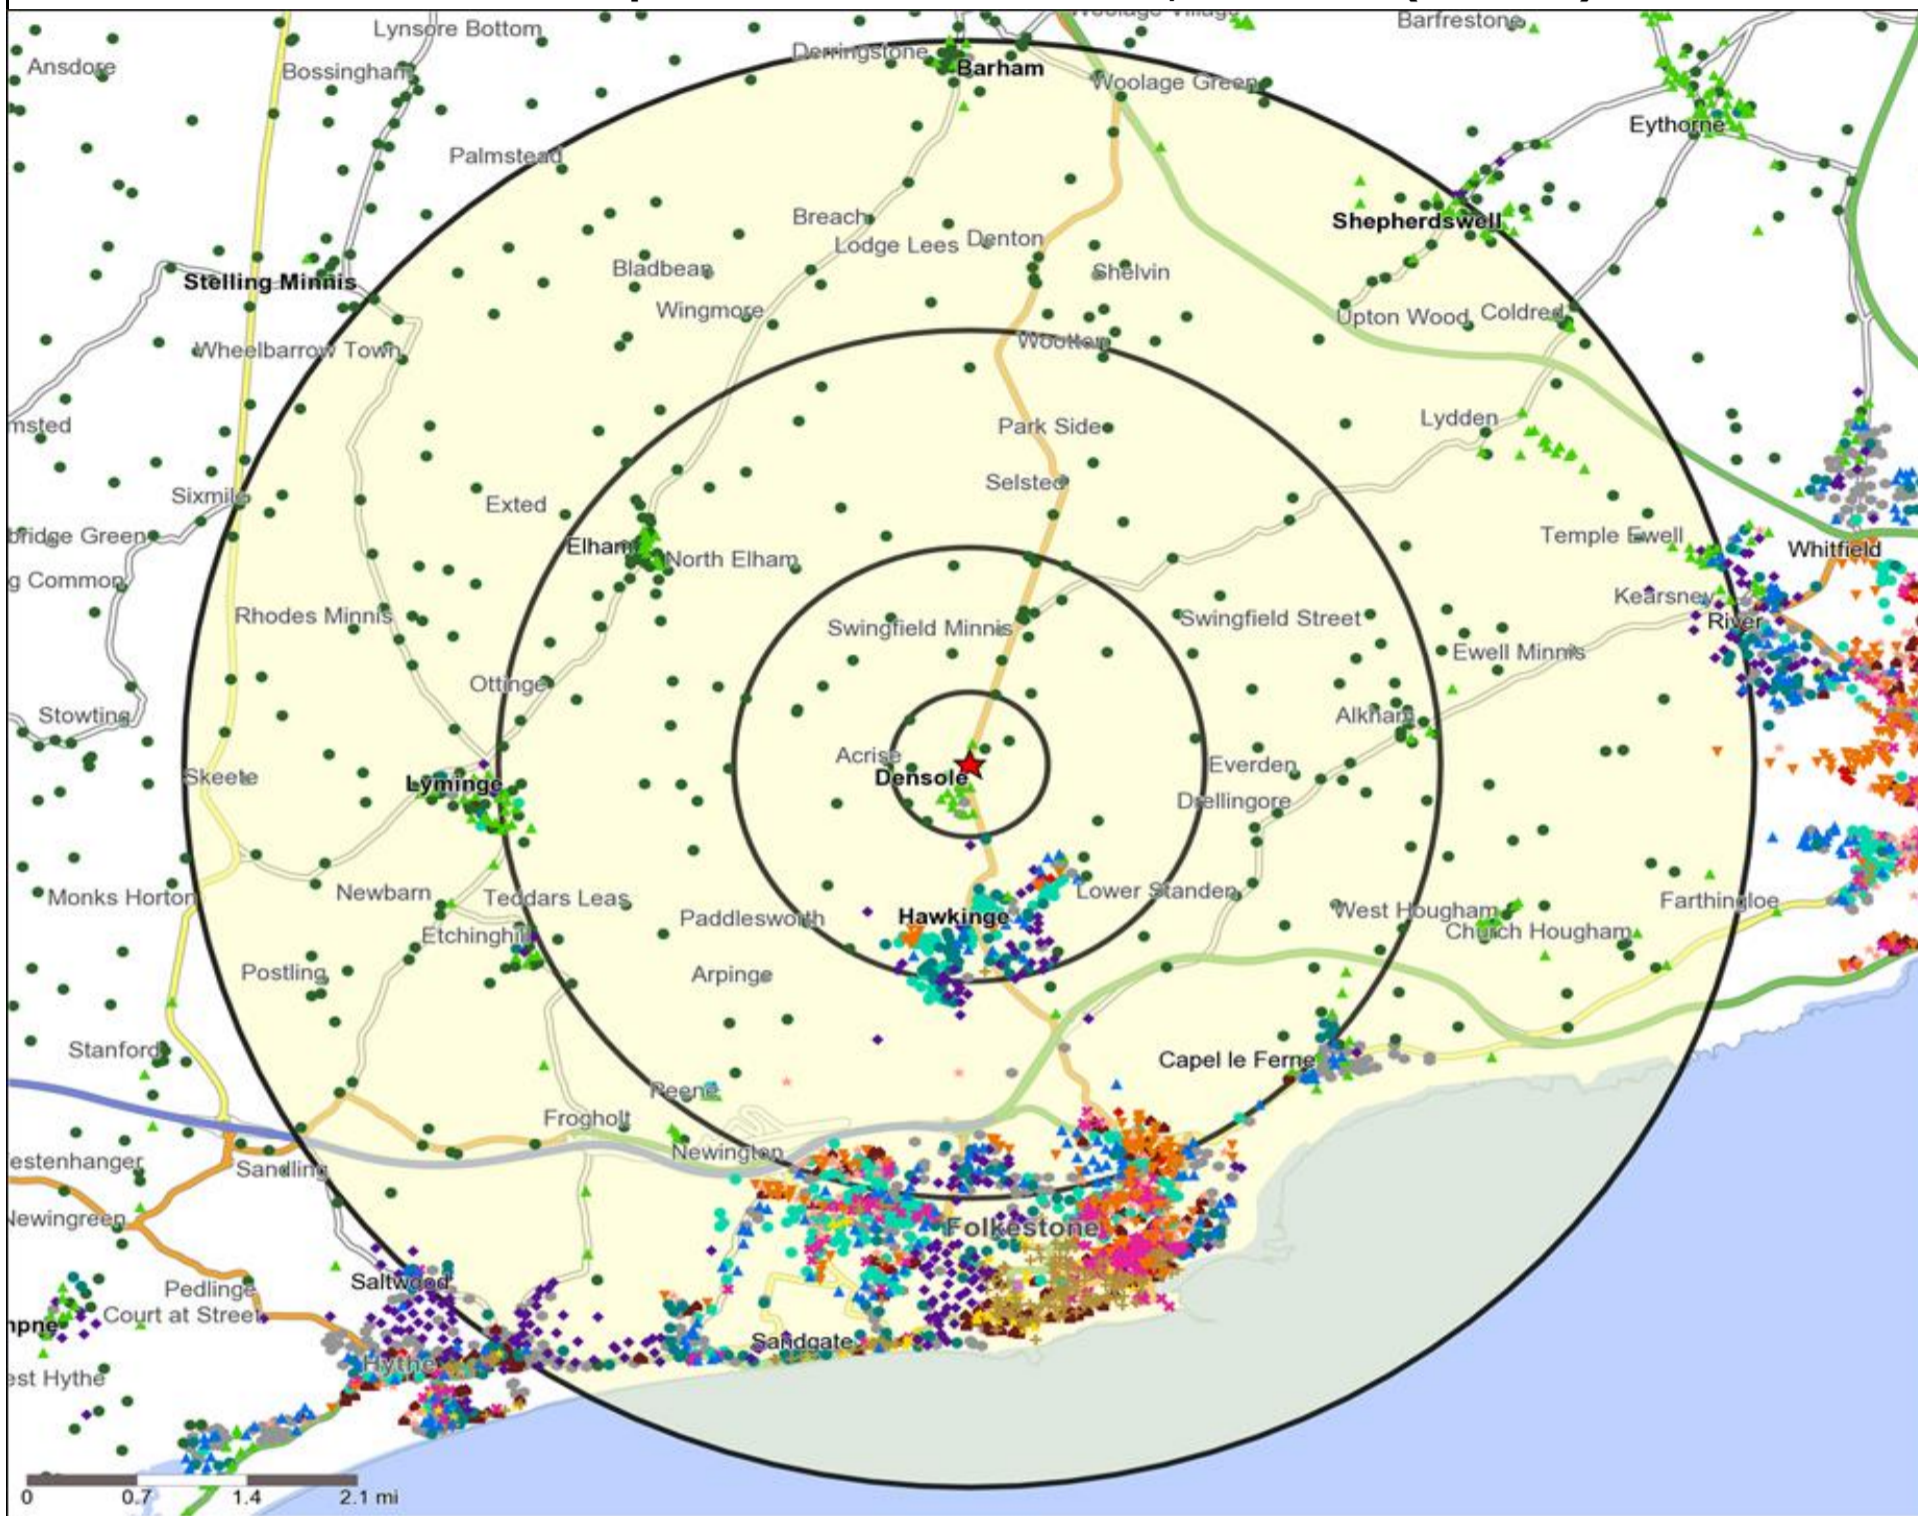

★ Location ○ 0.5, 1.5, 3 & 5 Mile Distance

Age Data Table

	Count:					Index:				
	0 - 0.5 Miles	0 - 1.5 Miles	0 - 3.0 Miles	0 - 5.0 Miles	15 Min Drivetime	0 - 0.5 Miles	0 - 1.5 Miles	0 - 3.0 Miles	0 - 5.0 Miles	15 Min Drivetime
0-15	131	1,988	5,058	14,215	21,109	74	126	111	98	98
16-17	15	239	757	1,949	2,874	68	123	134	109	107
18-24	61	624	1,804	6,250	9,276	71	82	82	89	89
25-34	64	1,058	2,502	9,552	14,139	49	92	75	91	90
35-44	100	1,153	2,941	9,083	13,352	83	108	96	93	91
45-54	128	1,125	3,487	10,925	16,343	95	95	101	100	100
55-64	155	854	2,866	9,288	13,935	145	90	104	106	107
65+	294	1,339	4,837	15,928	24,106	172	89	111	115	116
Population estimate 2015	948	8,380	24,252	77,190	115,134	100	100	100	100	100

Mosaic UK Map and Data: BLACK HORSE, DENSOLE (201778)

Copyright Experian Ltd, HERE 2015. Ordnance Survey © Crown copyright 2015

- Location
- 0.5, 1.5, 3 & 5 Mile Distance
- Rivers, Canals and Lakes
- A City Prosperity
- D Rural Reality
- E Senior Security
- F Suburban Stability
- G Domestic Success
- H Aspiring Homemakers
- I Family Basics
- J Transient Renters
- K Municipal Challenge
- L Vintage Value
- M Modest Traditions
- N Urban Cohesion
- O Rental Hubs

Occasions Map and Data: BLACK HORSE, DENSOLE (201778)

Copyright Experian Ltd, HERE 2015. Ordnance Survey © Crown copyright 2015

- ★ Location
- 0.5, 1.5, 3 & 5 Mile Distance
- ~ Rivers, Canals and Lakes
- Occasions Types**
■ 01 Mine's a Pint
◆ 02 Early Doors
● 03 Everyday is Friday
- ▲ 04 Weekend Millionaires
● 05 Out On The Town
▲ 06 Business and Pleasure
● 07 Sporting Pints
- 08 Student Social
▼ 09 Leisurely Lunch
× 10 Wining and Dining
▲ 11 Household Outing
- ★ 12 Midweek Meal Deal
◆ 13 Date Night
★ 14 Birthday Treat
+ 15 Pre Show Meal

- Location
- Branded Food
- Dry Led
- Café / Wine Bar
- Other
- 0.5, 1.5, 3 & 5 Mile Distance
- Circuit Bar
- Rural Character
- Rivers, Canals and Lakes
- Community Local

Competition Type Summary Table