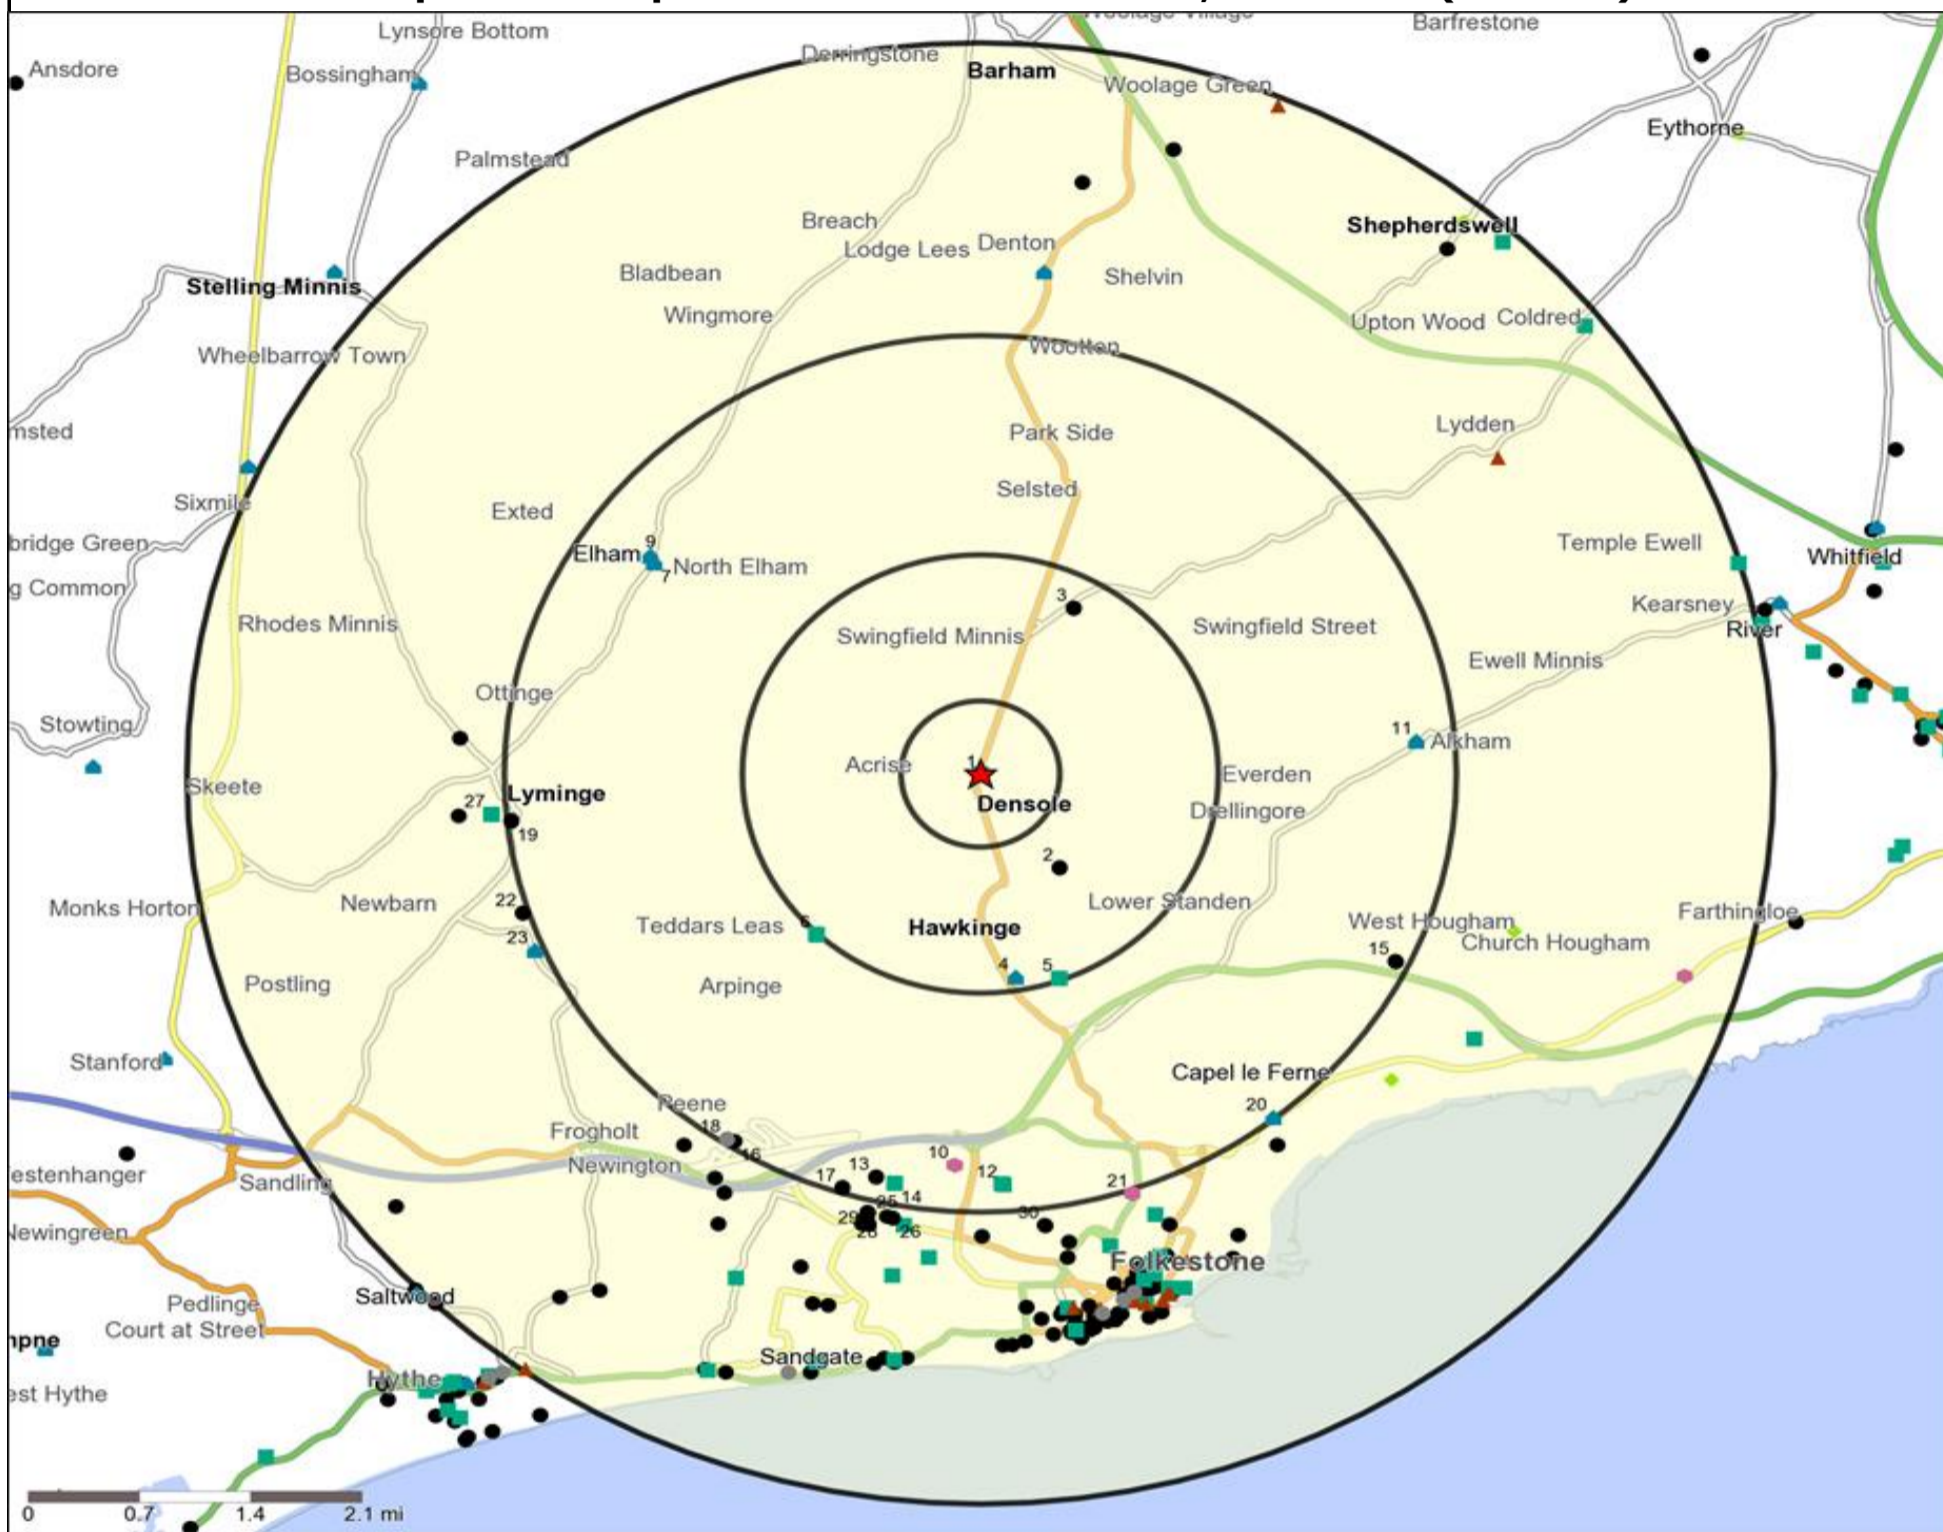

Competition Map and Data: BLACK HORSE, DENSOLE (201778)

Numbers on competition points relate to the distance ranking in the competition table on page 7. Copyright Experian Ltd, HERE 2015. Ordnance Survey © Crown copyright 2015

- Location
- Branded Food
- Dry Led
- Café / Wine Bar
- Other
- 0.5, 1.5, 3 & 5 Mile Distance
- Circuit Bar
- Rural Character
- Rivers, Canals and Lakes
- Community Local

Competition Type Summary Table

Reporting Category	0 - 0.5 Miles	0 - 1.5 Miles	0 - 3.0 Miles	0 - 5.0 Miles
Café / Wine Bar	0	0	1	6
Circuit Bar	0	0	0	12
Community Local	1	2	5	28
Dry Led	0	1	6	8
Branded Food Pub	0	0	1	3
Rural	0	0	0	2
Other	0	2	7	116
Total	1	5	20	175