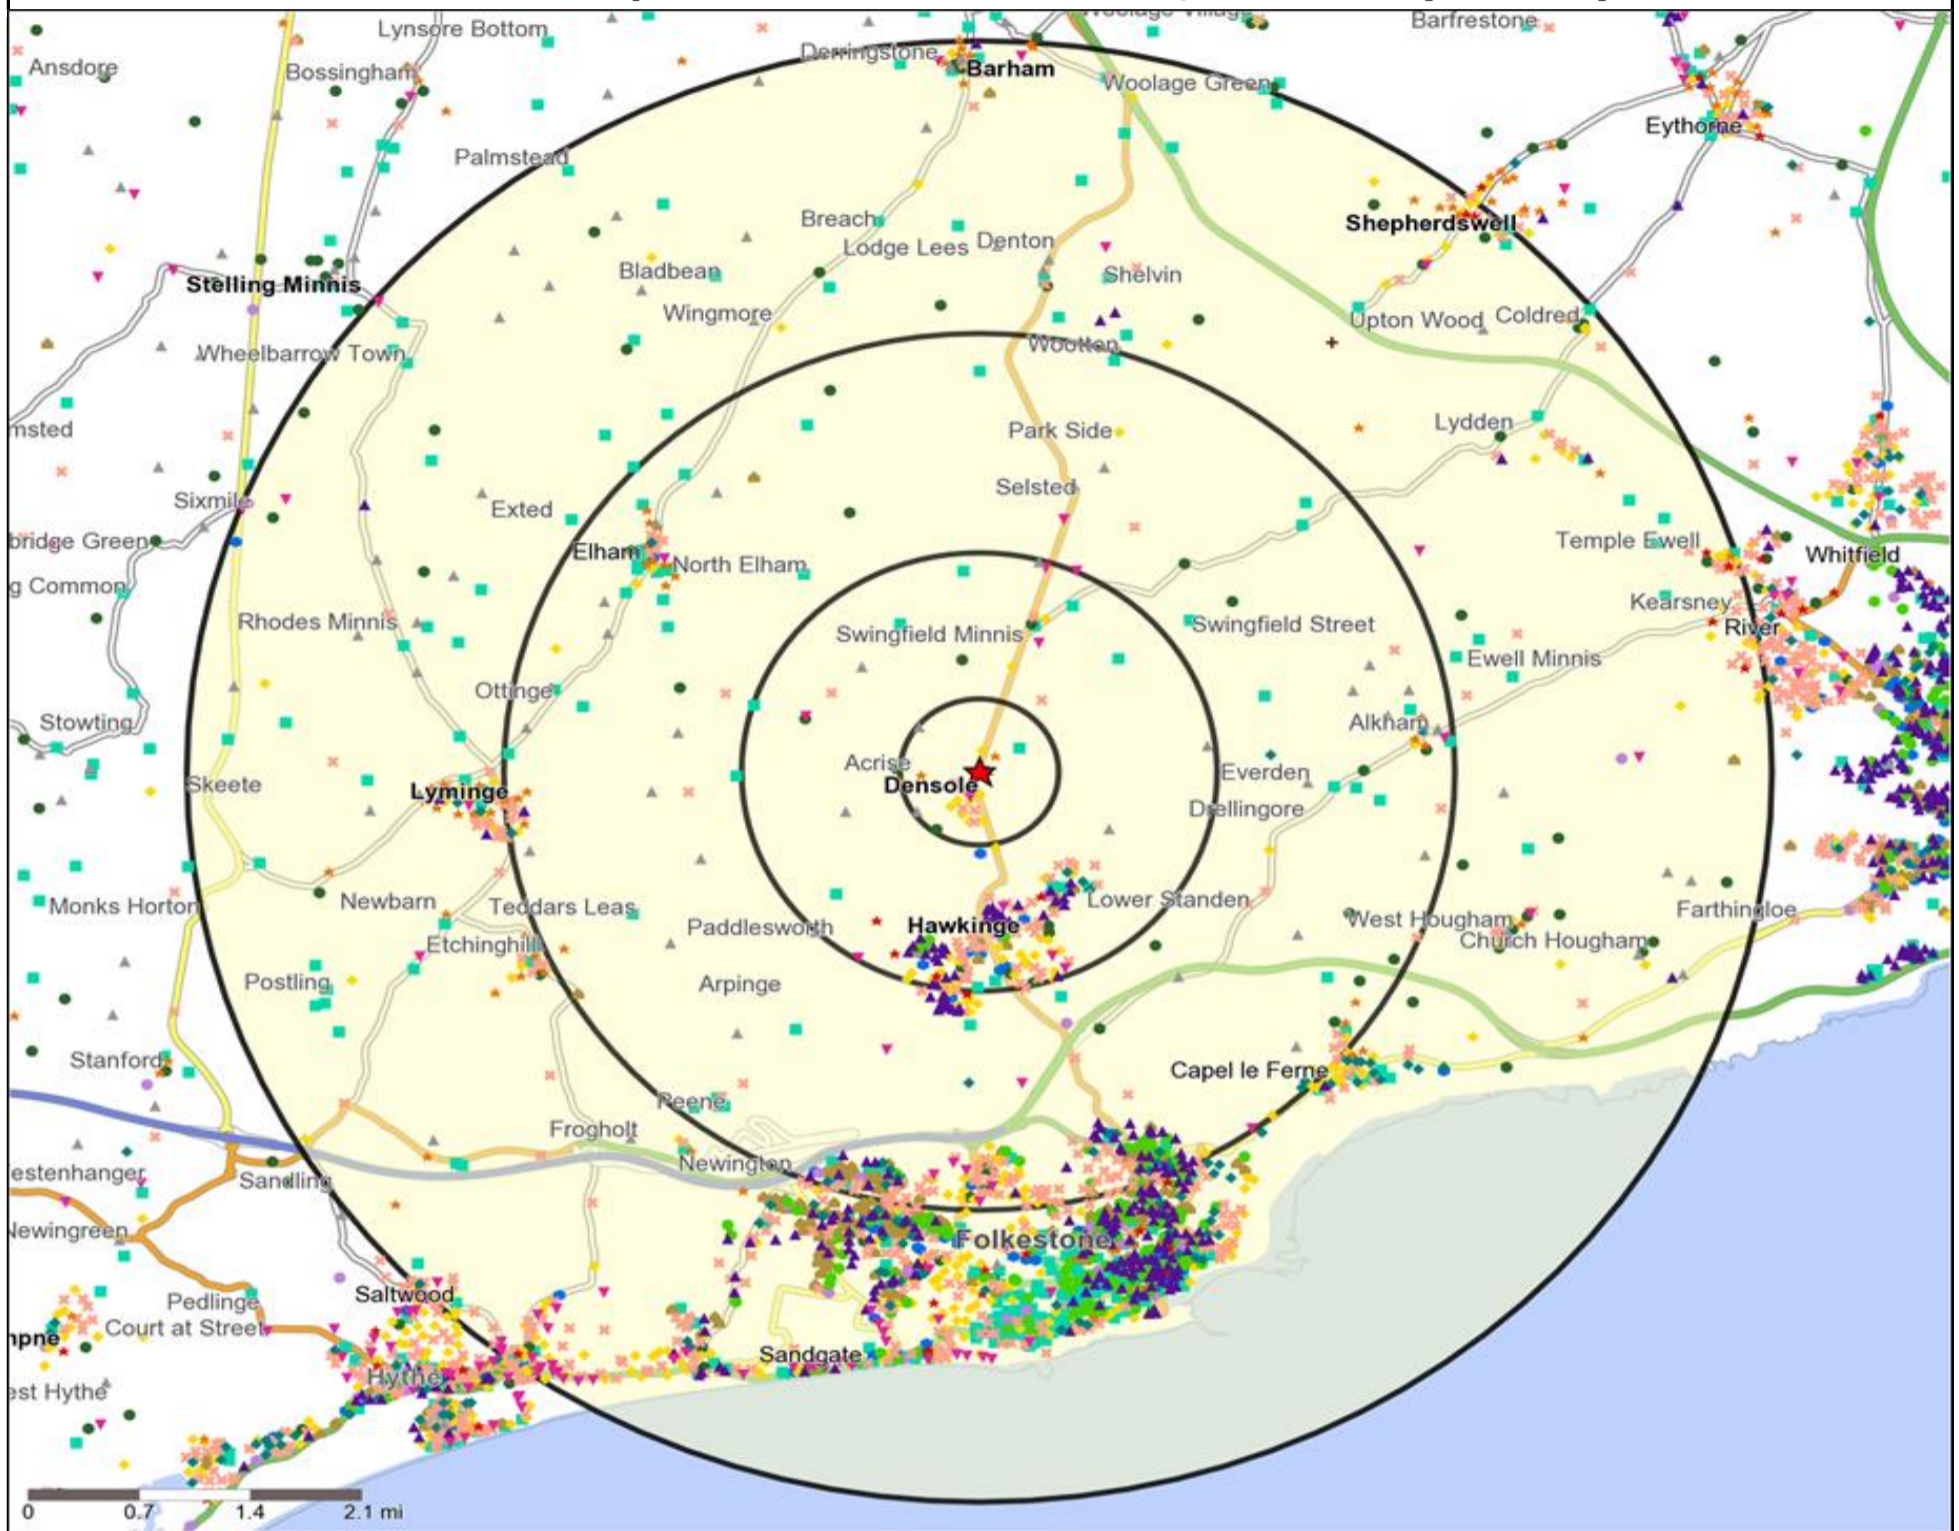

Mosaic UK Map and Data: BLACK HORSE, DENSOLE (201778)

Copyright Experian Ltd, HERE 2015. Ordnance Survey © Crown copyright 2015

- | | | | | |
|-------------------------------|-------------------------|----------------------|-----------------------|---------------------|
| Location | Mosaic UK Groups | D Rural Reality | H Aspiring Homemakers | L Vintage Value |
| 0.5, 1.5, 3 & 5 Mile Distance | A City Prosperity | E Senior Security | I Family Basics | M Modest Traditions |
| Rivers, Canals and Lakes | B Prestige Positions | F Suburban Stability | J Transient Renters | N Urban Cohesion |
| | C Country Living | G Domestic Success | K Municipal Challenge | O Rental Hubs |

Mosaic UK Data Table (Residential)

	Count:	Index:
	0 - 0.5 Miles	0 - 0.5 Miles
A City Prosperity (18+)	0	0
B Prestige Positions (18+)	0	0
C Country Living (18+)	146	262
D Rural Reality (18+)	610	1,097
E Senior Security (18+)	46	71
F Suburban Stability (18+)	0	0
G Domestic Success (18+)	0	0
H Aspiring Homemakers (18+)	0	0
I Family Basics (18+)	0	0
J Transient Renters (18+)	0	0
K Municipal Challenge (18+)	0	0
L Vintage Value (18+)	0	0
M Modest Traditions (18+)	0	0
N Urban Cohesion (18+)	0	0
O Rental Hubs (18+)	0	0
Adults 18+ estimate 2015	802	100

Occasions Map and Data: BLACK HORSE, DENSOLE (201778)

Copyright Experian Ltd, HERE 2015. Ordnance Survey © Crown copyright 2015

- ★ Location
- 0.5, 1.5, 3 & 5 Mile Distance
- ~ Rivers, Canals and Lakes
- Occasions Types**
■ 01 Mine's a Pint
◆ 02 Early Doors
● 03 Everyday is Friday
- ▲ 04 Weekend Millionaires
● 05 Out On The Town
▲ 06 Business and Pleasure
● 07 Sporting Pints
- 08 Student Social
▼ 09 Leisurely Lunch
× 10 Wining and Dining
▲ 11 Household Outing
- ★ 12 Midweek Meal Deal
◆ 13 Date Night
★ 14 Birthday Treat
+ 15 Pre Show Meal