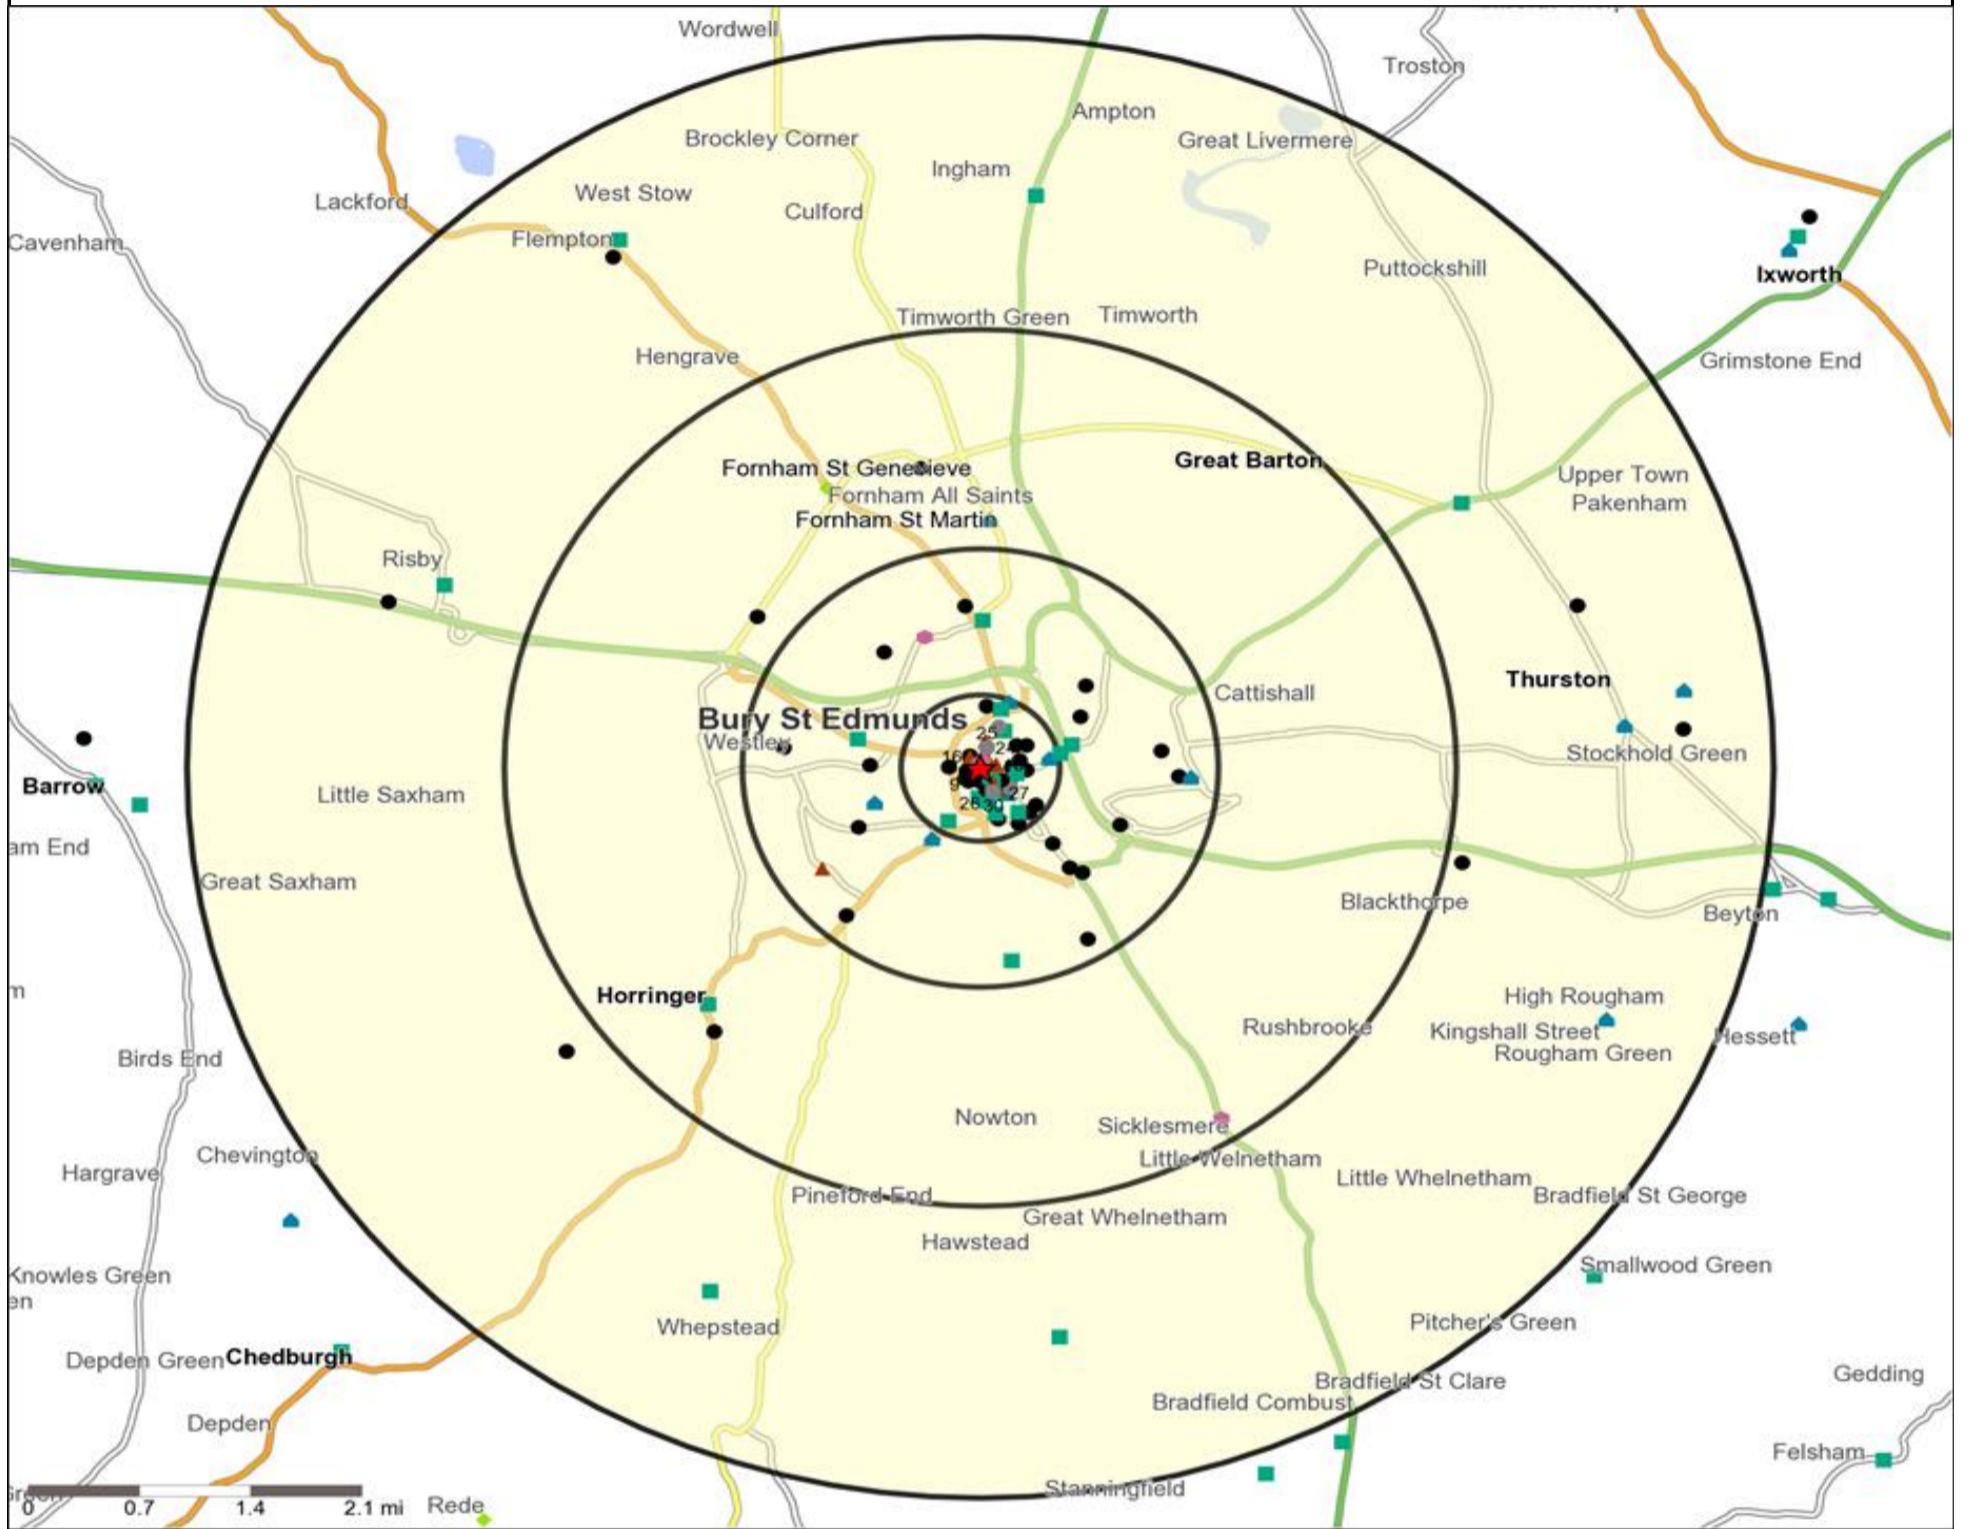

Competition Map and Data: KAROOZE CAFE BAR, BURY ST EDMU (200460)

Numbers on competition points relate to the distance ranking in the competition table on page 7. Copyright Experian Ltd, HERE 2015. Ordnance Survey © Crown copyright 2015