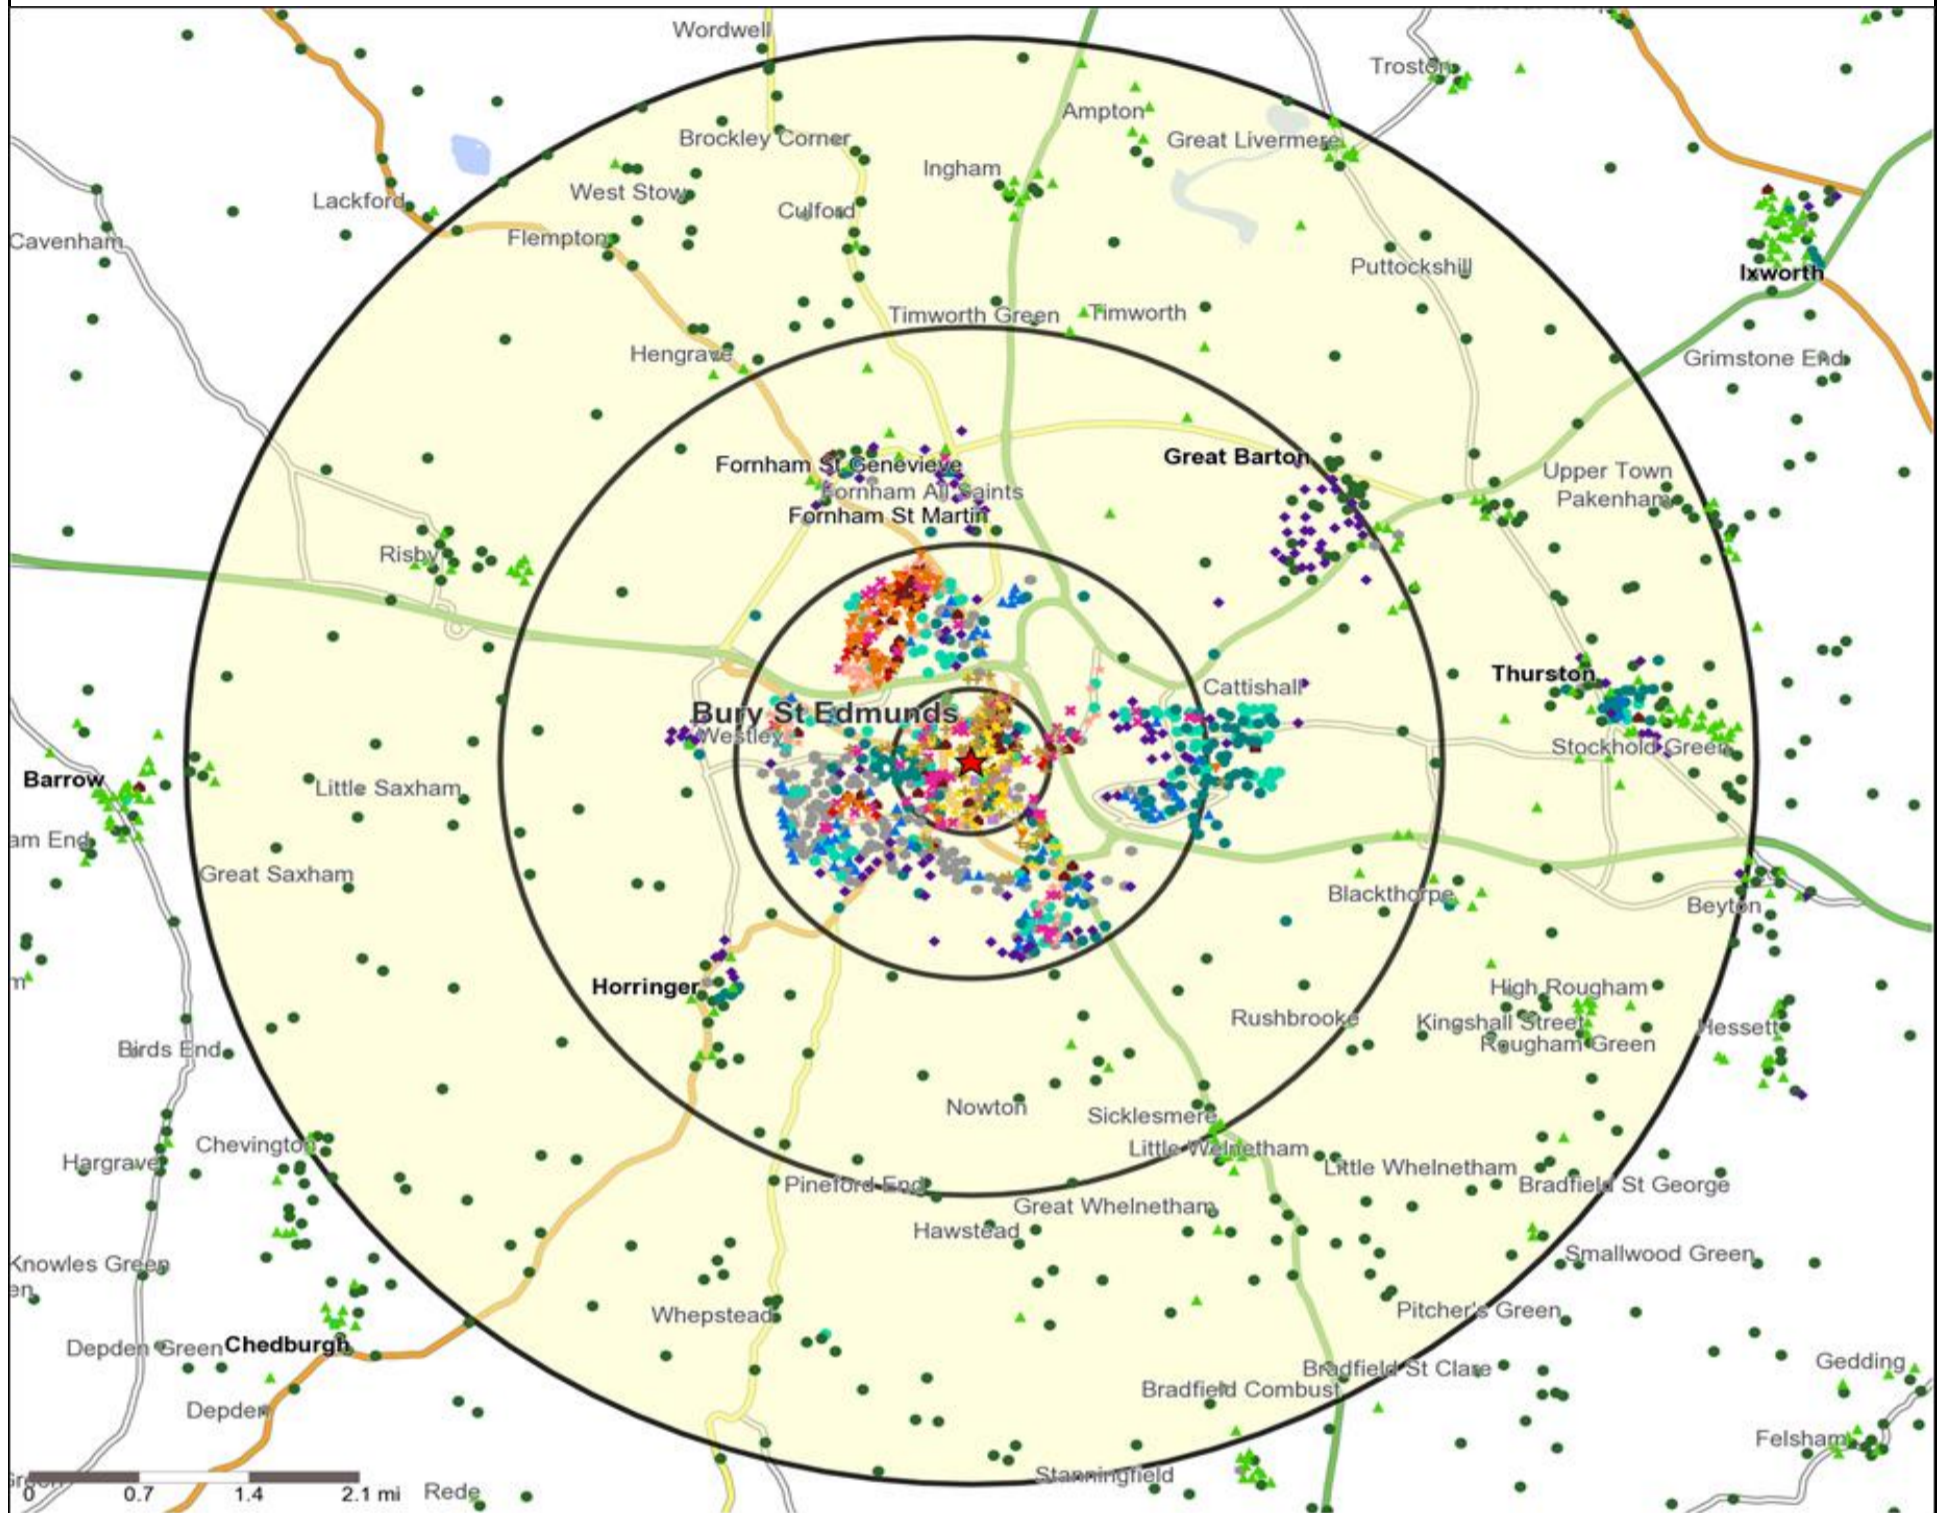

★ Location ○ 0.5, 1.5, 3 & 5 Mile Distance

Age Data Table

	Count:					Index:				
	0 - 0.5 Miles	0 - 1.5 Miles	0 - 3.0 Miles	0 - 5.0 Miles	15 Min Drivetime	0 - 0.5 Miles	0 - 1.5 Miles	0 - 3.0 Miles	0 - 5.0 Miles	15 Min Drivetime
0-15	1,043	6,332	8,089	10,033	11,134	61	87	92	92	92
16-17	143	892	1,098	1,328	1,487	68	100	101	98	100
18-24	755	2,860	3,311	3,864	4,166	92	82	78	73	72
25-34	1,854	5,688	6,770	7,651	8,081	149	108	105	96	92
35-44	1,028	4,387	5,527	6,809	7,571	89	90	93	92	93
45-54	1,200	5,248	6,380	8,174	9,101	93	96	96	99	100
55-64	822	4,157	5,078	6,789	7,542	80	95	95	103	104
65+	2,250	9,015	10,769	13,654	15,109	137	130	127	130	131
Population estimate 2015	9,095	38,579	47,022	58,302	64,191	100	100	100	100	100

Mosaic UK Map and Data: KAROOZE CAFE BAR, BURY ST EDMU (200460)

Copyright Experian Ltd, HERE 2015. Ordnance Survey © Crown copyright 2015

- Location
- 0.5, 1.5, 3 & 5 Mile Distance
- Rivers, Canals and Lakes
- A City Prosperity
- D Rural Reality
- E Senior Security
- F Suburban Stability
- G Domestic Success
- H Aspiring Homemakers
- I Family Basics
- J Transient Renters
- K Municipal Challenge
- L Vintage Value
- M Modest Traditions
- N Urban Cohesion
- O Rental Hubs
- C Country Living
- B Prestige Positions

- ★ Location
- Branded Food
- ⬆ Dry Led
- Café / Wine Bar
- Other
- 0.5, 1.5, 3 & 5 Mile Distance
- ▲ Circuit Bar
- ◆ Rural Character
- ~ Rivers, Canals and Lakes
- Community Local

Competition Type Summary Table