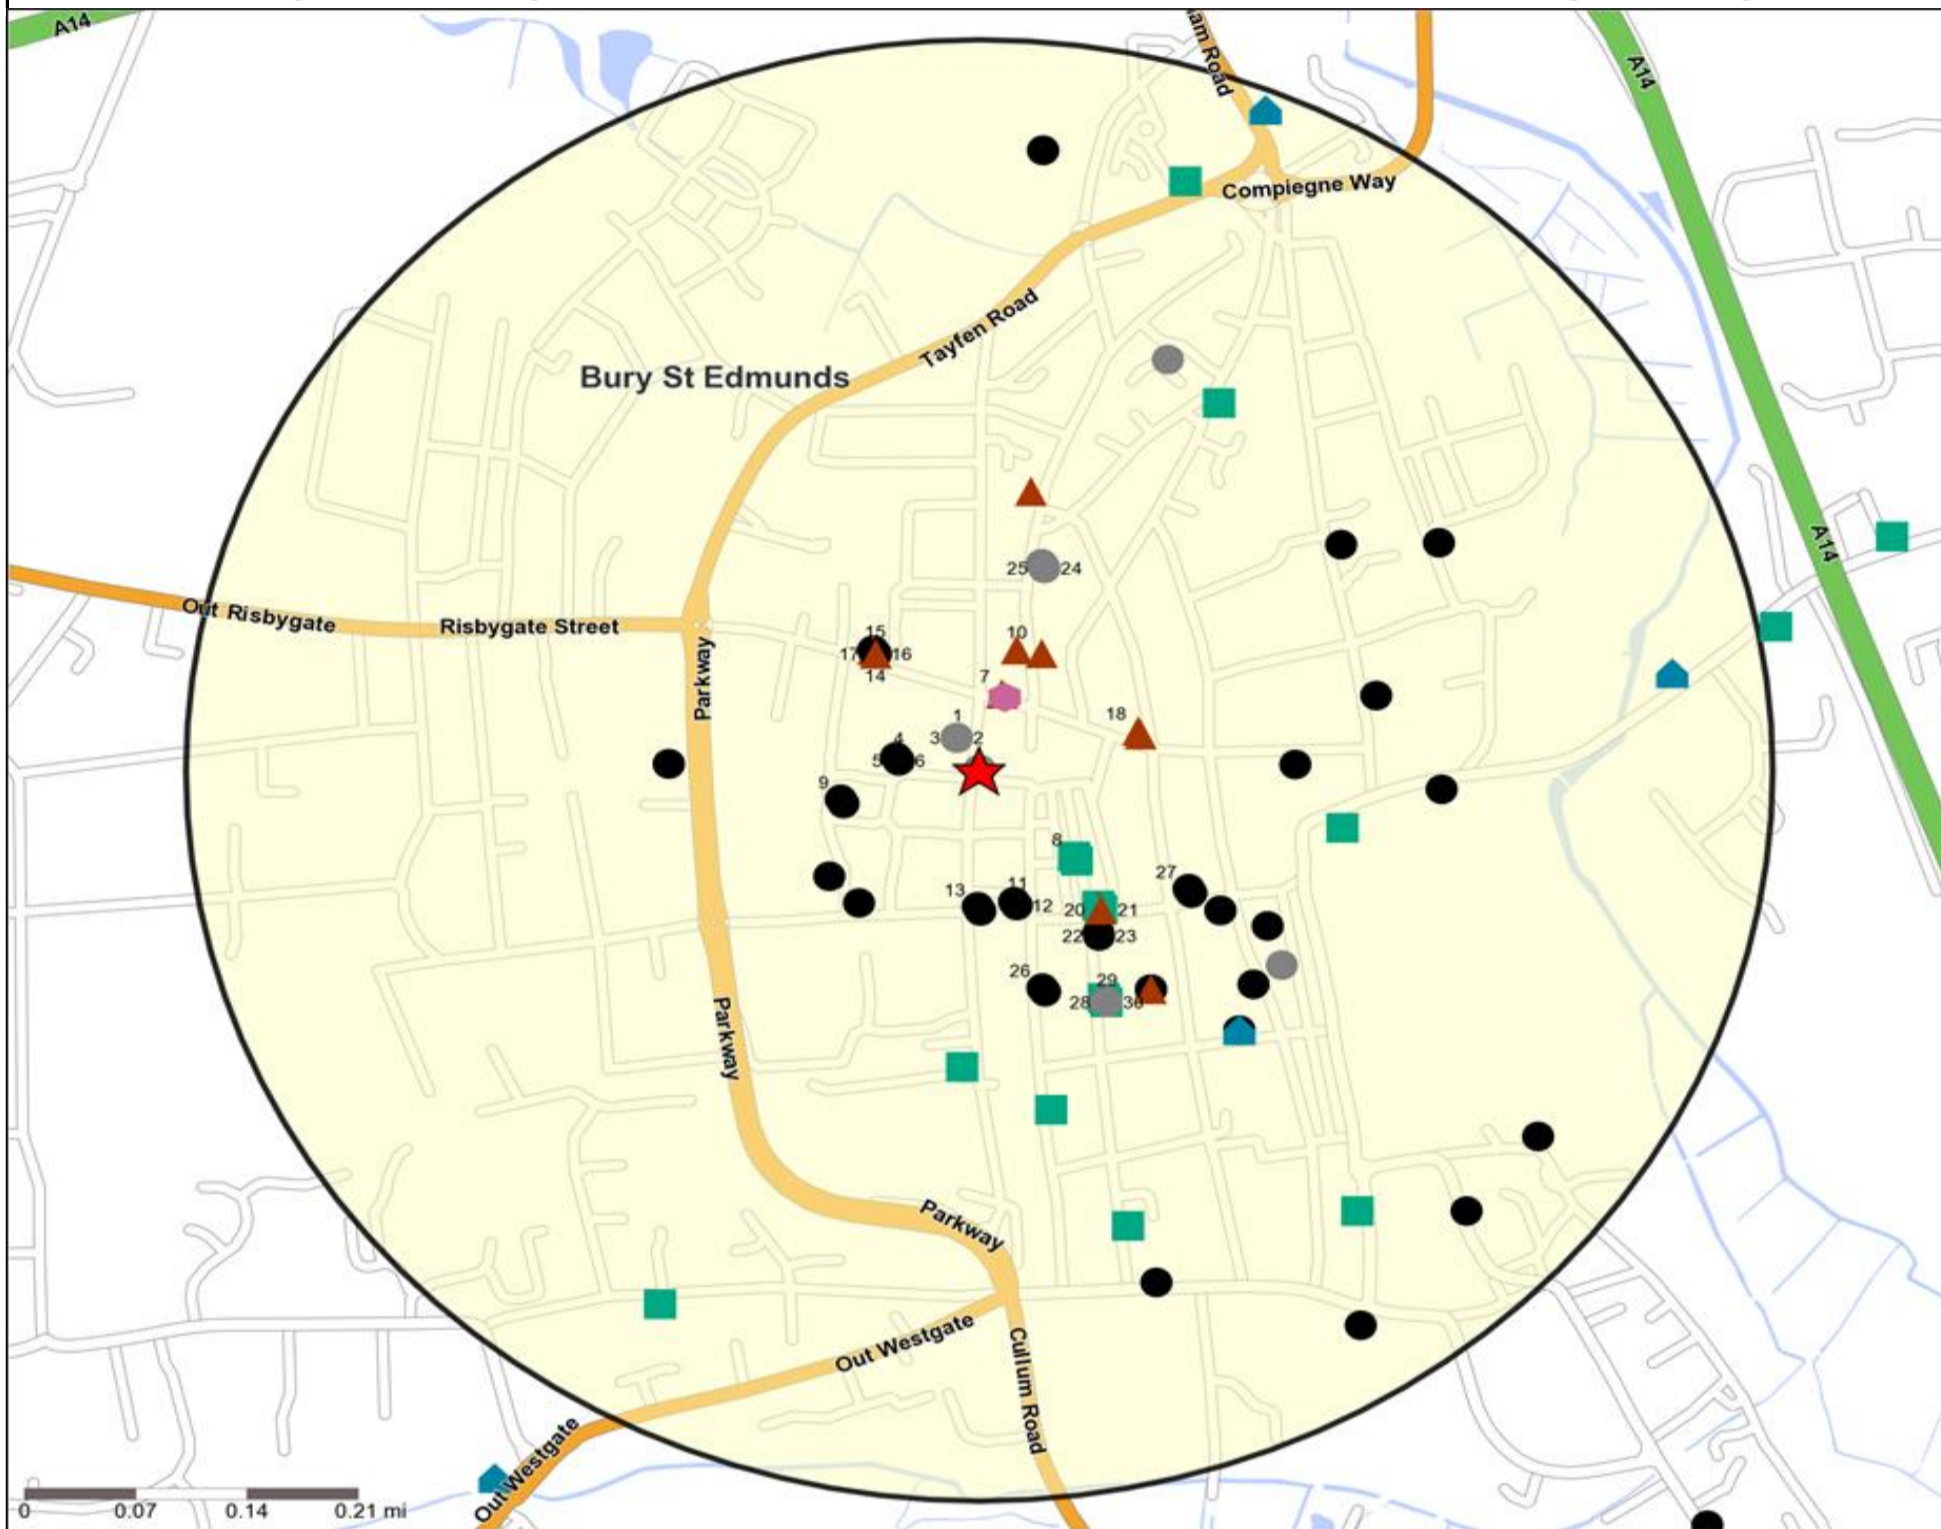

Competition Map and Data: KAROOZE CAFE BAR, BURY ST EDMU (200460)

Numbers on competition points relate to the distance ranking in the competition table on page 7. Copyright Experian Ltd, HERE 2015. Ordnance Survey © Crown copyright 2015

Competition Type Summary Table

Reporting Category	0 - 0.5 Miles	0 - 1.5 Miles	0 - 3.0 Miles	0 - 5.0 Miles
Café / Wine Bar	5	5	5	5
Circuit Bar	6	7	7	7
Community Local	10	12	13	18
Dry Led	2	4	5	8
Branded Food Pub	3	7	8	8
Rural	0	0	2	2
Other	53	73	78	85
Total	79	108	118	133

- ★ Location
- Branded Food
- ⬆ Dry Led
- Café / Wine Bar
- Other
- 0.5, 1.5, 3 & 5 Mile Distance
- ▲ Circuit Bar
- ◆ Rural Character
- ~ Rivers, Canals and Lakes
- Community Local

Competition Type Summary Table