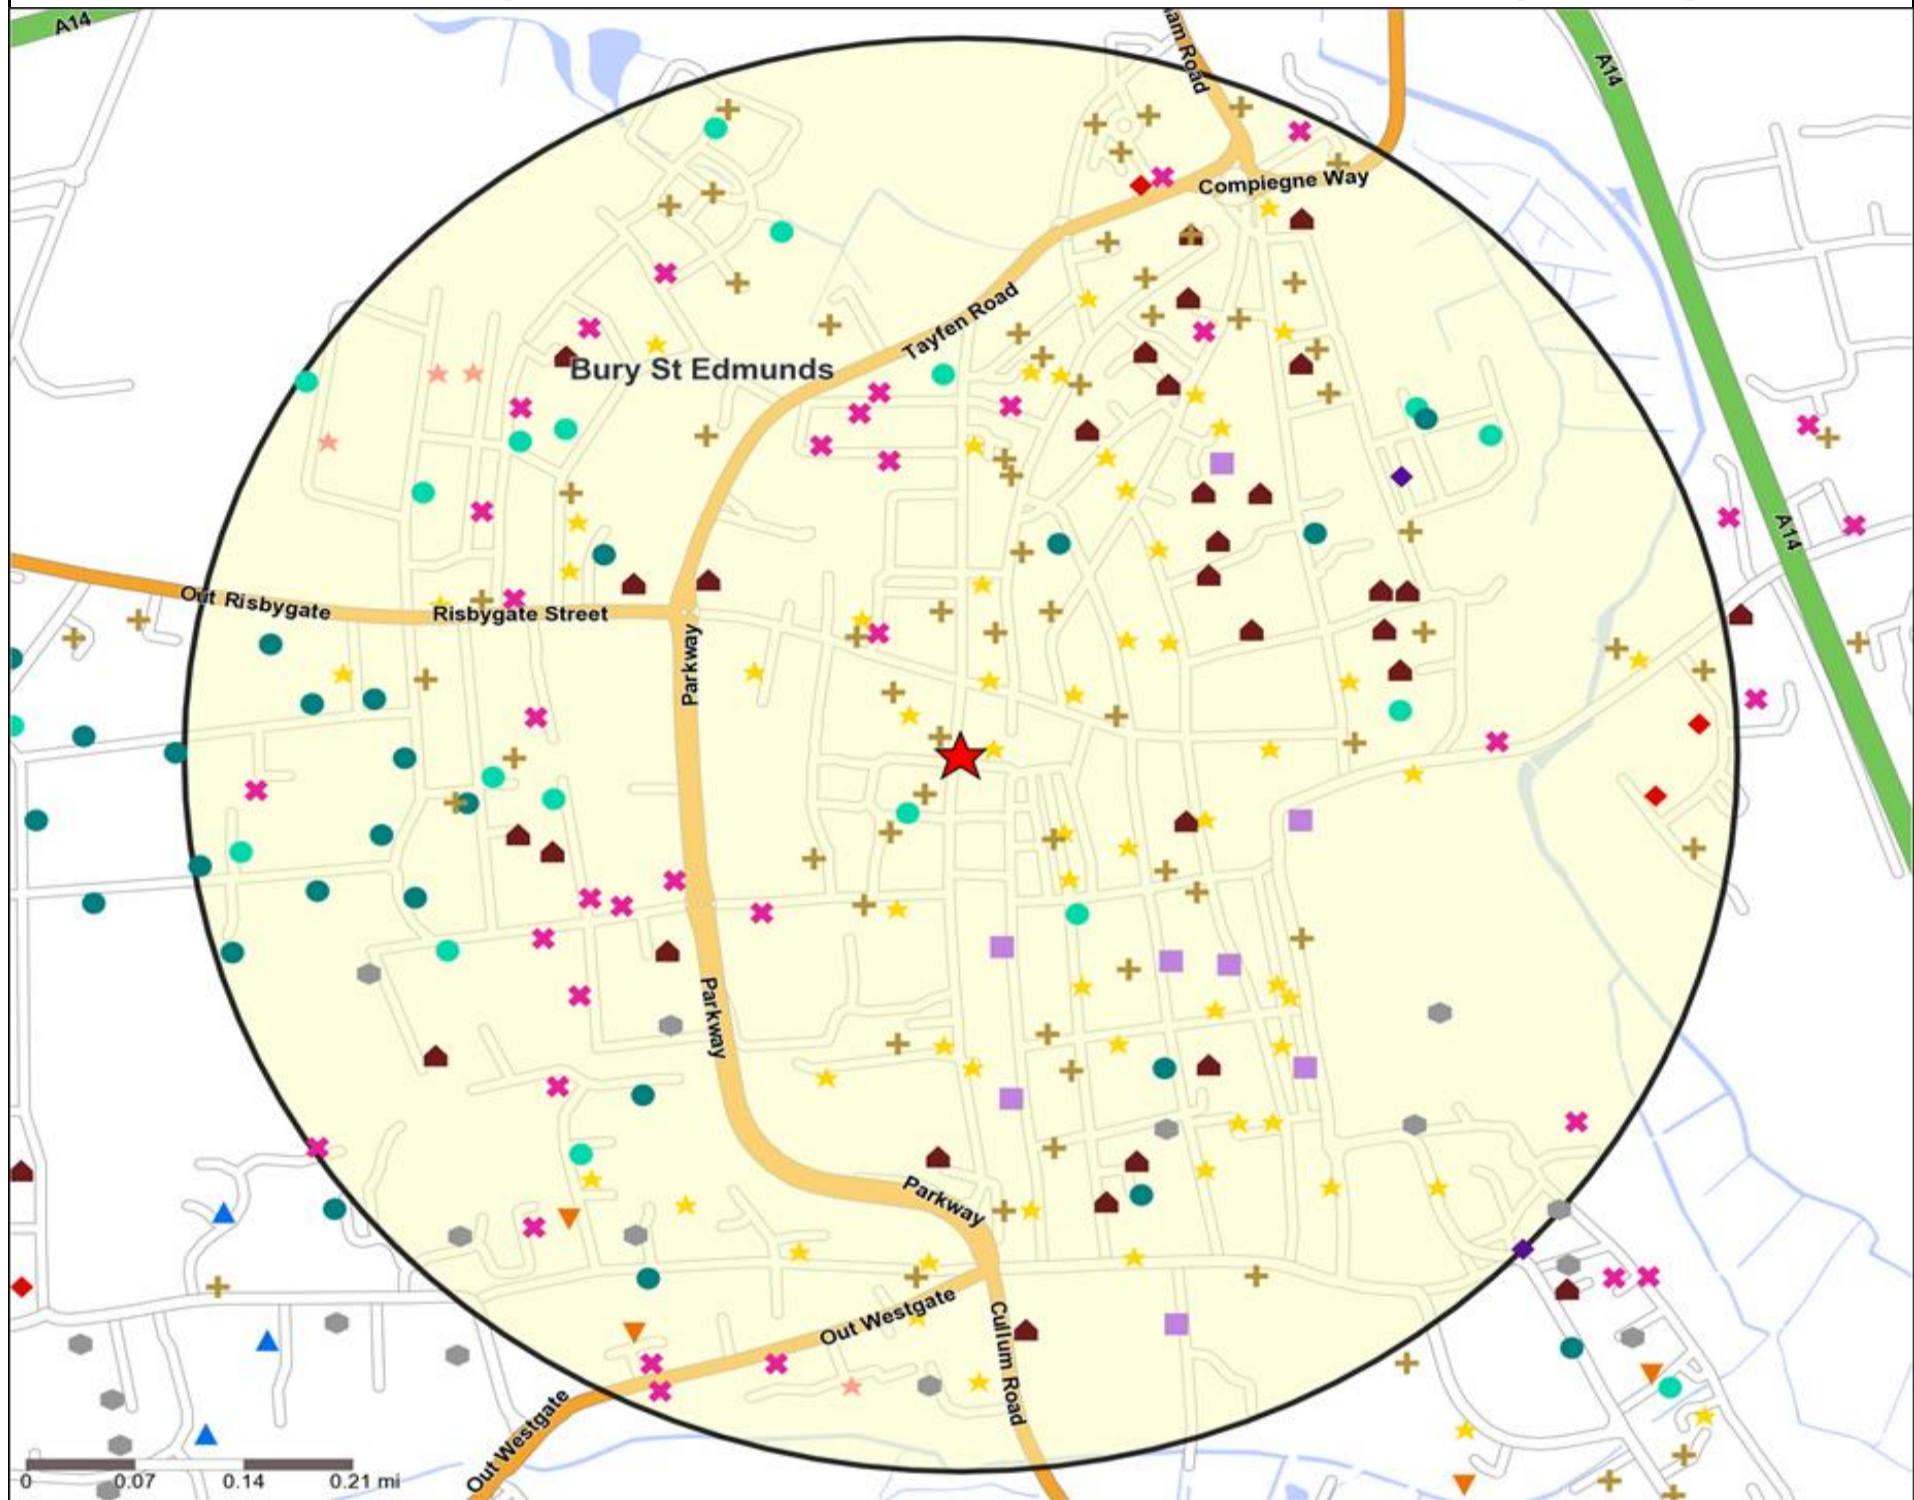

Mosaic UK Map and Data: KAROOZE CAFE BAR, BURY ST EDMU (200460)

Copyright Experian Ltd, HERE 2015. Ordnance Survey © Crown copyright 2015

Location	Mosaic UK Groups	D Rural Reality	H Aspiring Homemakers	L Vintage Value
0.5, 1.5, 3 & 5 Mile Distance	A City Prosperity	E Senior Security	I Family Basics	M Modest Traditions
Rivers, Canals and Lakes	B Prestige Positions	F Suburban Stability	J Transient Renters	N Urban Cohesion
	C Country Living	G Domestic Success	K Municipal Challenge	O Rental Hubs

Mosaic UK Data Table (Residential)

	Count:	Index:
	0 - 0.5 Miles	0 - 0.5 Miles
A City Prosperity (18+)	159	48
B Prestige Positions (18+)	22	4
C Country Living (18+)	0	0
D Rural Reality (18+)	0	0
E Senior Security (18+)	174	27
F Suburban Stability (18+)	25	5
G Domestic Success (18+)	752	114
H Aspiring Homemakers (18+)	611	86
I Family Basics (18+)	43	8
J Transient Renters (18+)	1,327	294
K Municipal Challenge (18+)	45	10
L Vintage Value (18+)	956	194
M Modest Traditions (18+)	217	58
N Urban Cohesion (18+)	1,750	427
O Rental Hubs (18+)	1,750	290
Adults 18+ estimate 2015	7,831	100