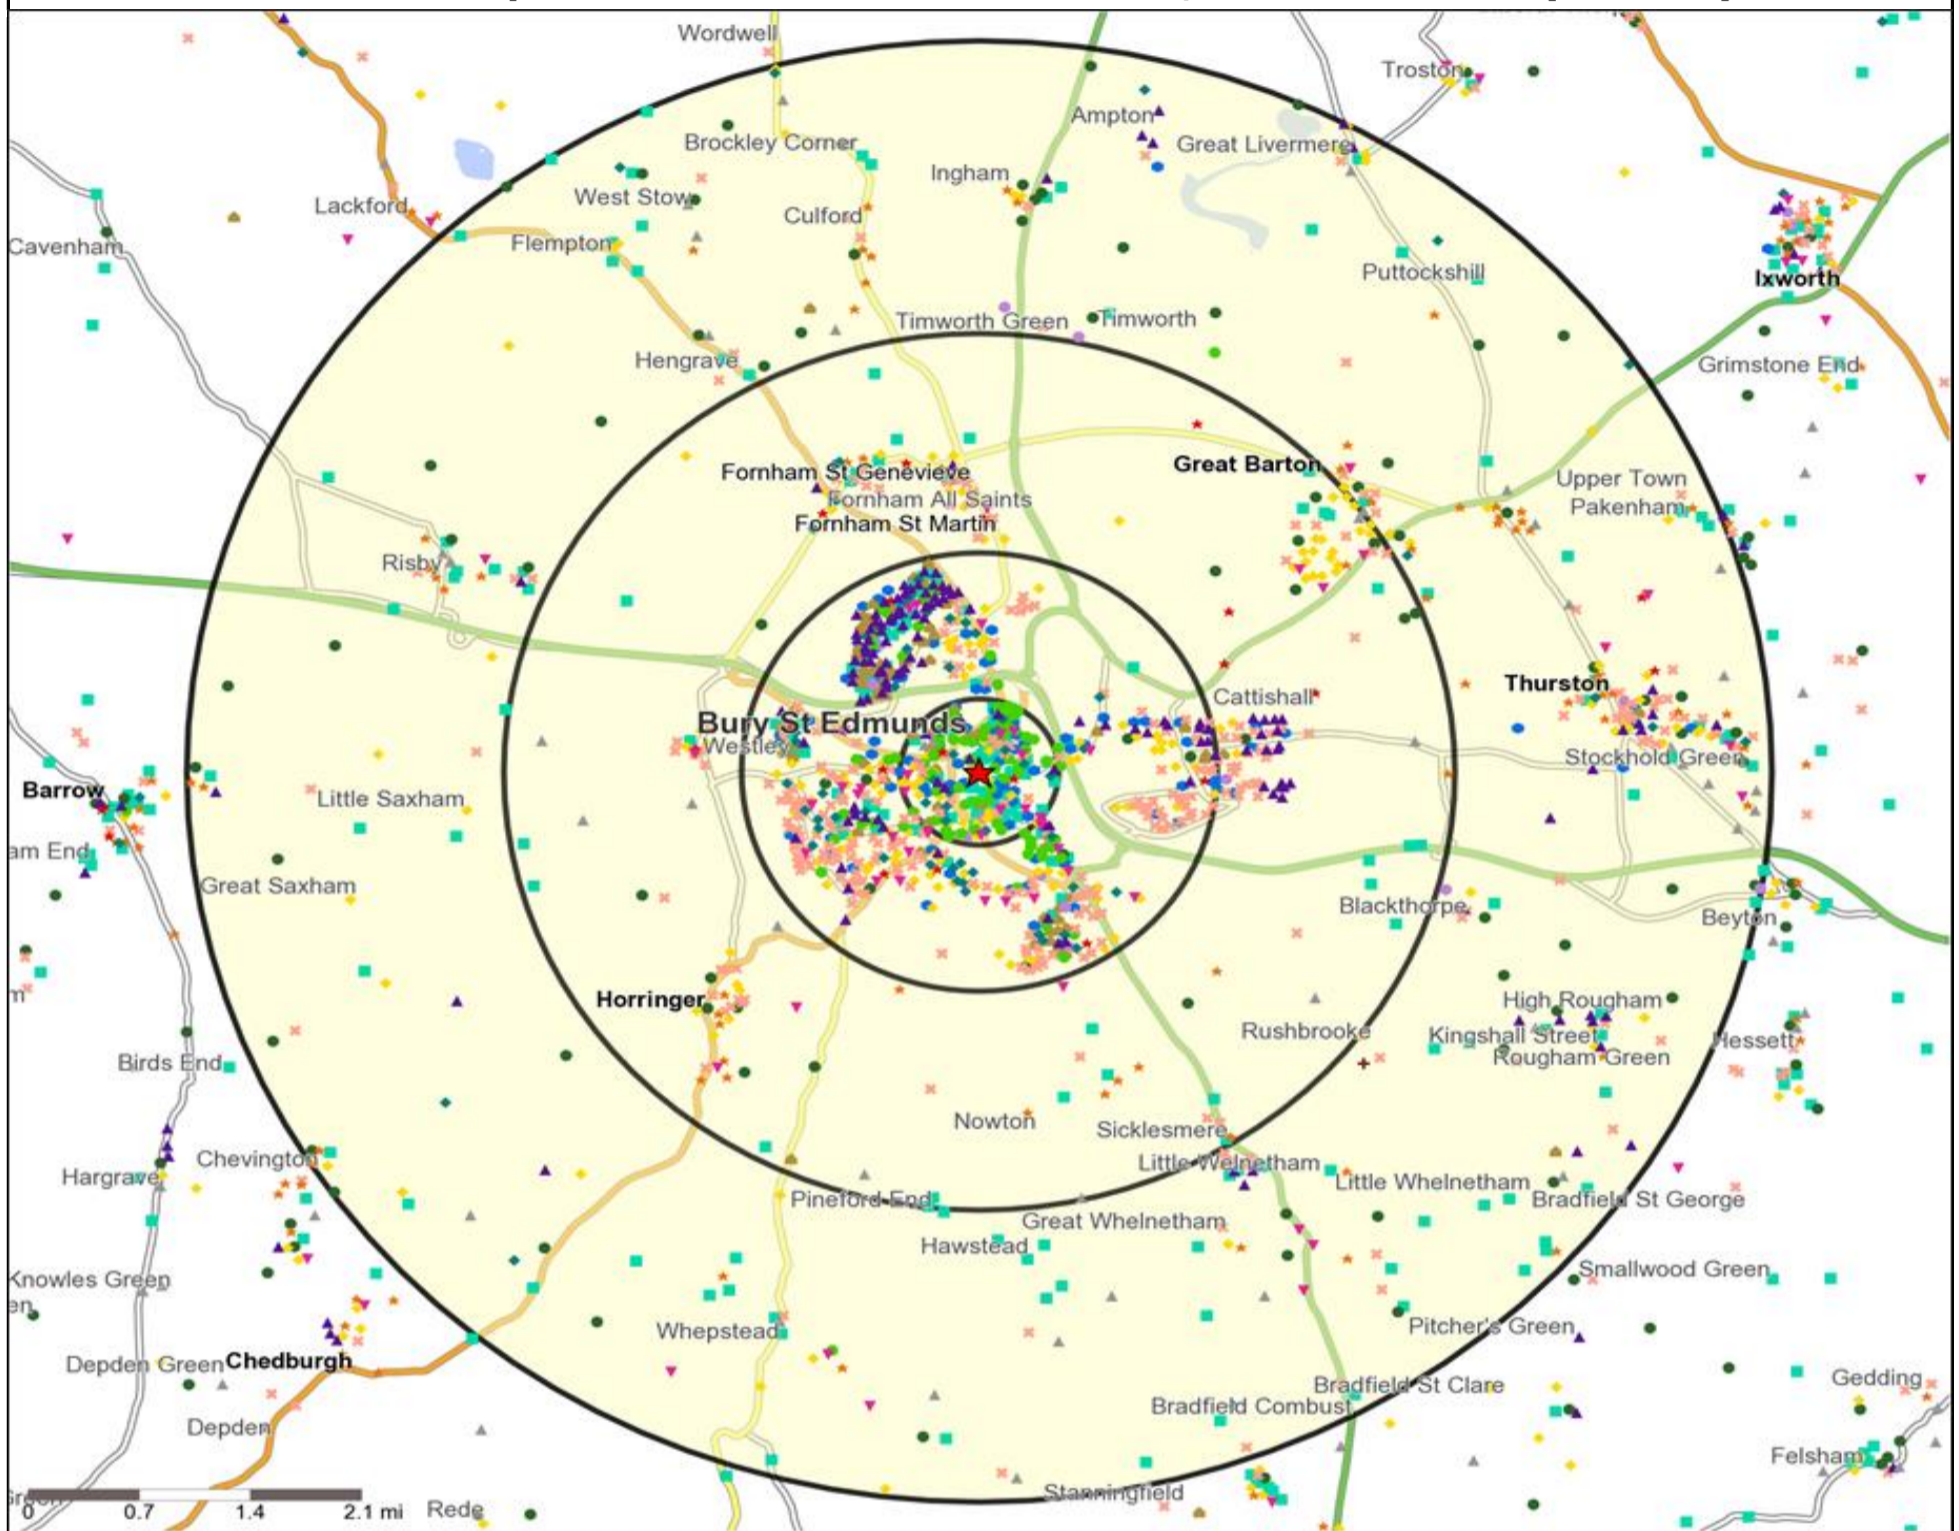

Occasions Map and Data: KAROOZE CAFE BAR, BURY ST EDMU (200460)

Copyright Experian Ltd, HERE 2015. Ordnance Survey © Crown copyright 2015

- ★ Location
- Occasions Types
- ▲ 04 Weekend Millionaires
- 08 Student Social
- ★ 12 Midweek Meal Deal
- 0.5, 1.5, 3 & 5 Mile Distance
- 01 Mine's a Pint
- 05 Out On The Town
- 09 Leisurely Lunch
- ★ 13 Date Night
- ~ Rivers, Canals and Lakes
- 02 Early Doors
- ▲ 06 Business and Pleasure
- ✕ 10 Wining and Dining
- ★ 14 Birthday Treat
- 03 Everyday is Friday
- 07 Sporting Pints
- ▲ 11 Household Outing
- + 15 Pre Show Meal

Occasions Data Table

	Count:					Index:				
	0 - 0.5 Miles	0 - 1.5 Miles	0 - 3.0 Miles	0 - 5.0 Miles	15 Min Drivetime	0 - 0.5	0 - 1.5	0 - 3.0	0 - 5.0	15 Min Drivetime
01 Mine's a Pint	692	2,257	2,575	3,237	3,605	130	97	93	97	99
02 Early Doors	356	2,018	2,341	2,802	3,062	80	104	101	100	101
03 Everyday is Friday	449	1,884	2,200	2,590	2,795	118	114	111	109	108
04 Weekend Millionaires	427	2,361	2,820	3,183	3,339	78	99	99	93	89
05 Out On The Town	679	2,665	3,073	3,366	3,507	129	116	111	102	97
06 Business and Pleasure	271	878	1,103	1,425	1,600	99	74	77	83	86
07 Sporting Pints	698	2,225	2,458	2,641	2,730	120	88	81	72	69
08 Student Social	147	825	1,086	1,530	1,804	60	77	84	99	107
09 Leisurely Lunch	493	2,220	2,731	3,395	3,759	95	98	101	104	106
10 Wining and Dining	470	2,535	3,234	3,969	4,325	80	99	105	107	107
11 Household Outing	458	2,322	2,674	2,967	3,101	98	114	110	101	97
12 Midweek Meal Deal	158	972	1,204	1,704	2,017	60	85	88	103	112
13 Date Night	498	2,061	2,677	3,368	3,743	119	113	123	128	131
14 Birthday Treat	365	1,755	2,192	2,699	2,962	87	96	100	103	104
15 Pre Show Meal	197	700	820	952	1,023	137	112	109	105	104
Number of Occasions	6,358	27,678	33,188	39,828	43,372	100	100	100	100	100