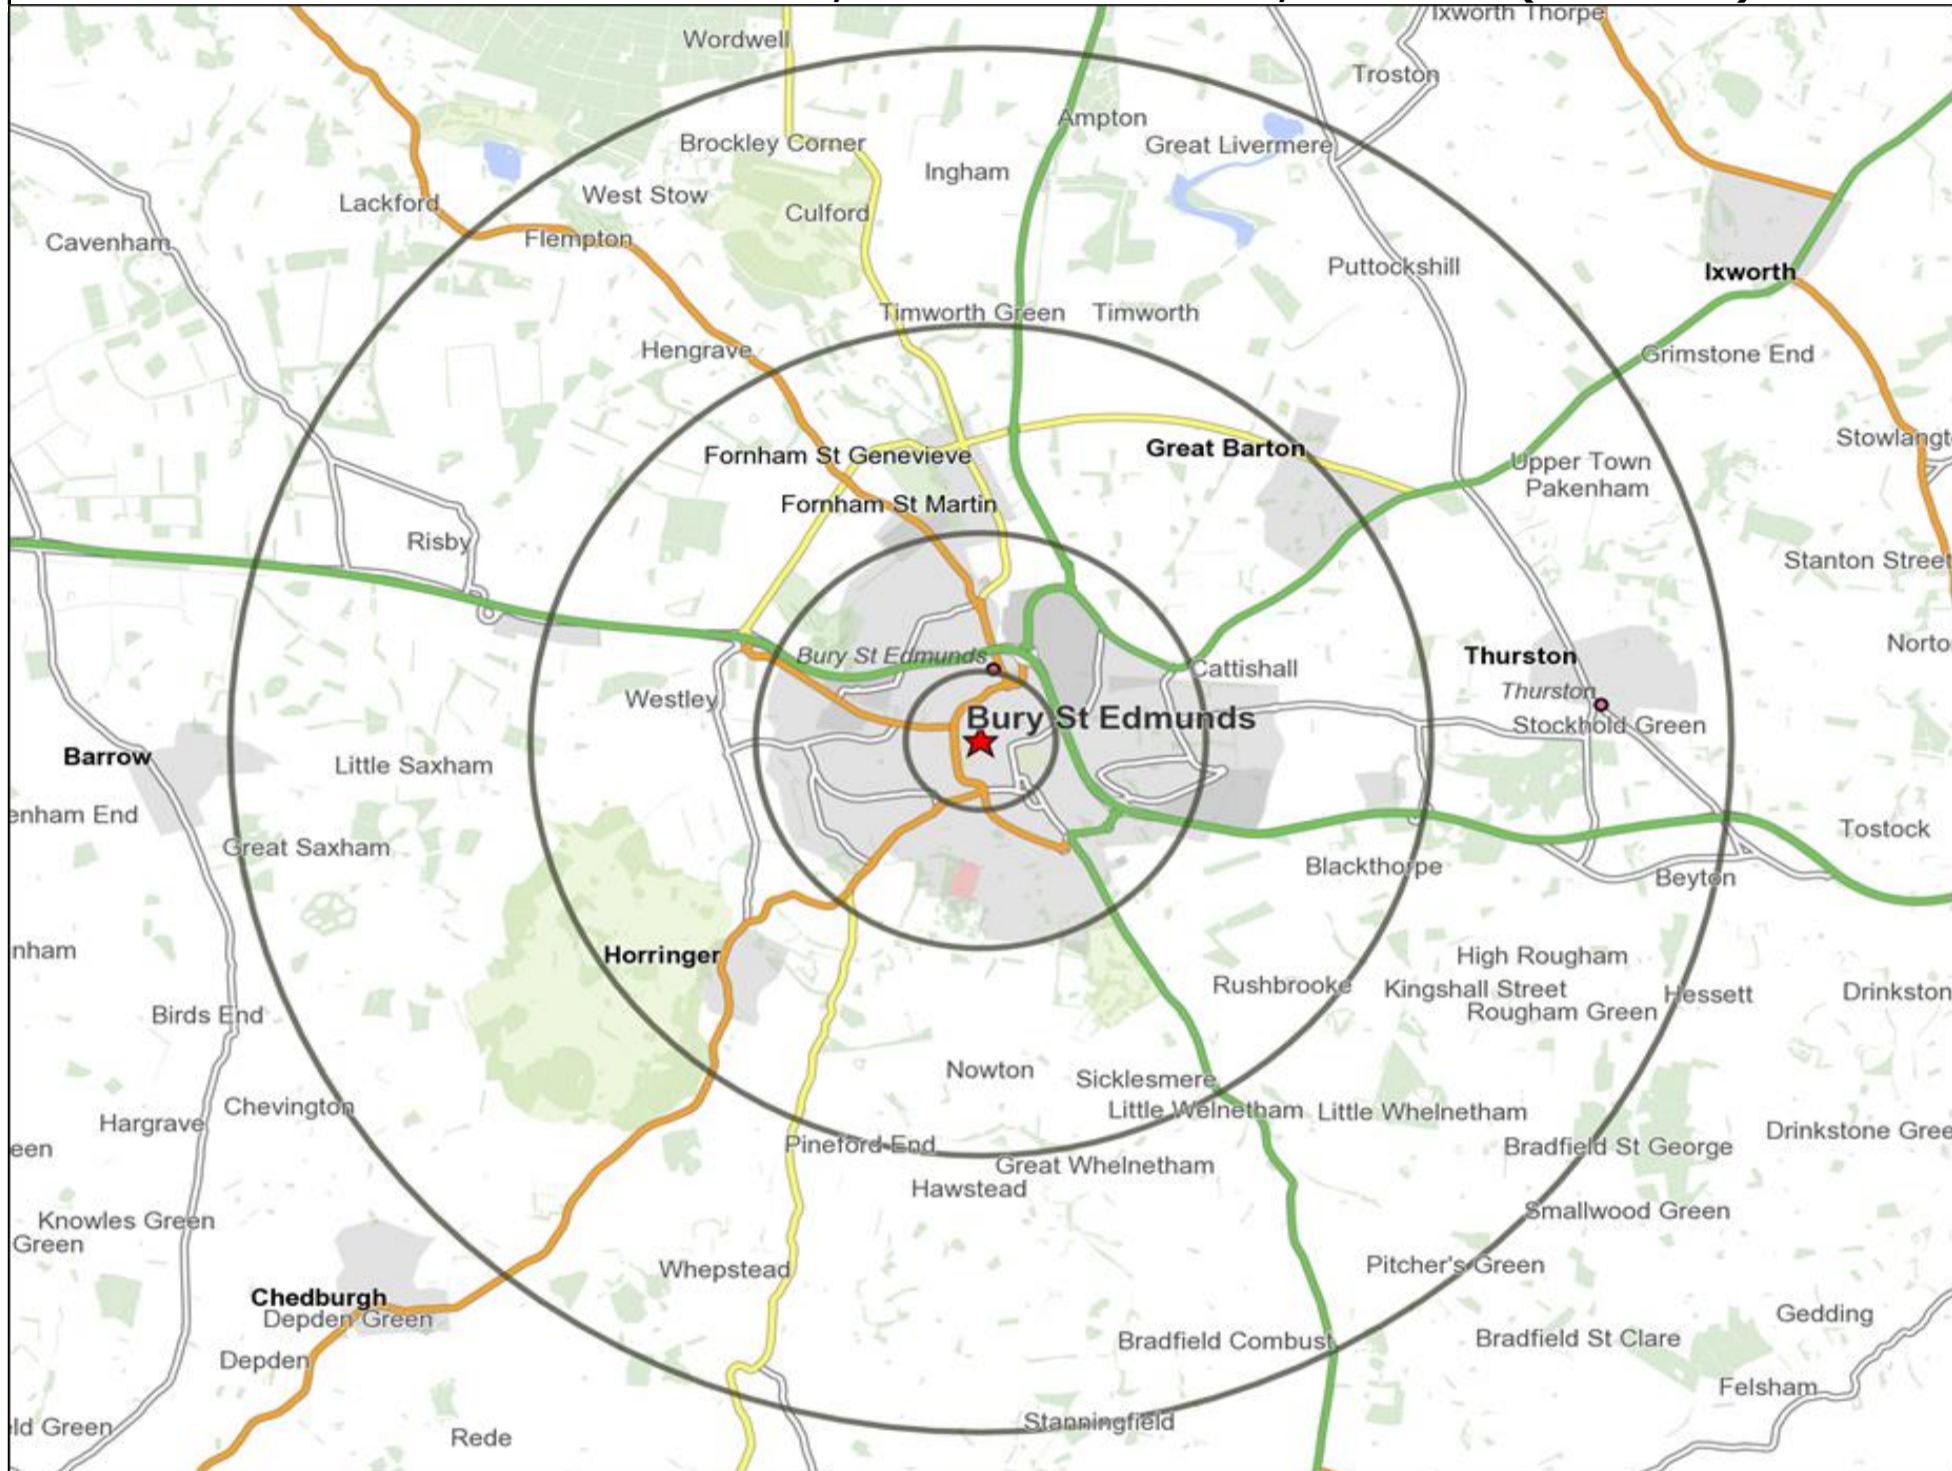

**Customer Profile Report for KAROOZE CAFE BAR, BURY ST EDMU (Punch Outlet Number: 20046)
ST. ANDREWS STREET SOUTH, BURY ST. EDMUNDS, IP33 1SD (IP33 1SD)**

Copyright Experian Ltd, HERE 2015. Ordnance Survey © Crown copyright 2015

★ Location ○ 0.5, 1.5, 3 & 5 Mile Distance

Age Data Table

	Count:					Index:				
	0 - 0.5 Miles	0 - 1.5 Miles	0 - 3.0 Miles	0 - 5.0 Miles	15 Min Drivetime	0 - 0.5 Miles	0 - 1.5 Miles	0 - 3.0 Miles	0 - 5.0 Miles	15 Min Drivetime
0-15	1,043	6,332	8,089	10,033	11,134	61	87	92	92	92
16-17	143	892	1,098	1,328	1,487	68	100	101	98	100
18-24	755	2,860	3,311	3,864	4,166	92	82	78	73	72
25-34	1,854	5,688	6,770	7,651	8,081	149	108	105	96	92
35-44	1,028	4,387	5,527	6,809	7,571	89	90	93	92	93
45-54	1,200	5,248	6,380	8,174	9,101	93	96	96	99	100
55-64	822	4,157	5,078	6,789	7,542	80	95	95	103	104
65+	2,250	9,015	10,769	13,654	15,109	137	130	127	130	131
Population estimate 2015	9,095	38,579	47,022	58,302	64,191	100	100	100	100	100

Mosaic UK Map and Data: KAROOZE CAFE BAR, BURY ST EDMU (200460)

Copyright Experian Ltd, HERE 2015. Ordnance Survey © Crown copyright 2015

- Location
- 0.5, 1.5, 3 & 5 Mile Distance
- Rivers, Canals and Lakes
- A City Prosperity
- D Rural Reality
- E Senior Security
- F Suburban Stability
- G Domestic Success
- H Aspiring Homemakers
- I Family Basics
- J Transient Renters
- K Municipal Challenge
- L Vintage Value
- M Modest Traditions
- N Urban Cohesion
- O Rental Hubs
- C Country Living
- B Prestige Positions