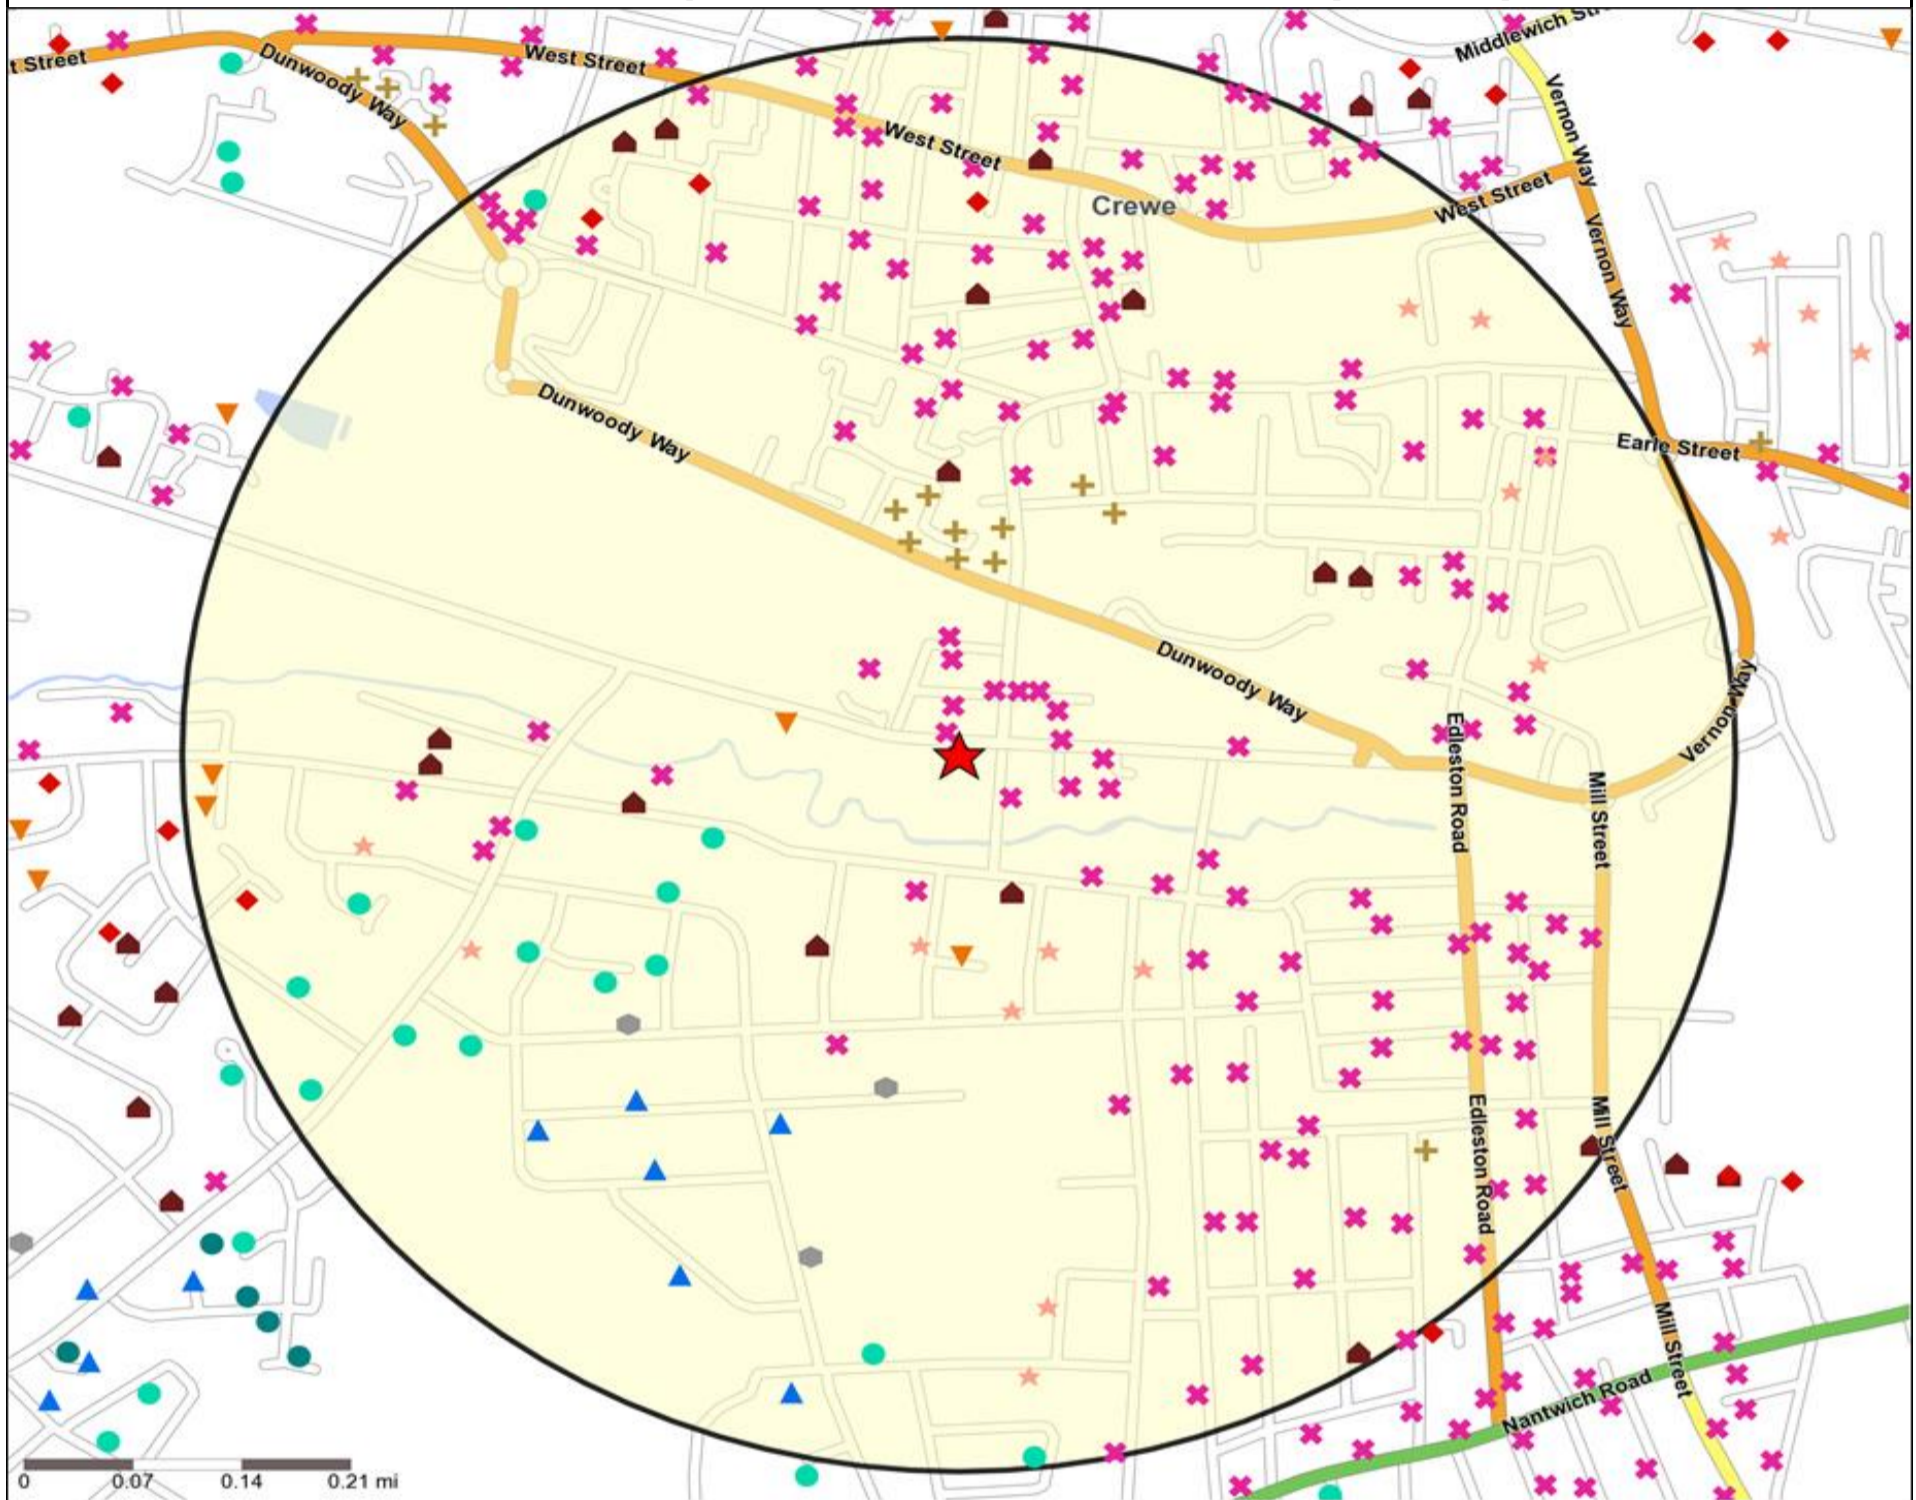

### Mosaic UK Map and Data: HOP POLE, CREWE (202867)

Copyright Experian Ltd, HERE 2015. Ordnance Survey © Crown copyright 2015

- ★ Location
- 0.5, 1.5, 3 & 5 Mile Distance
- ~ Rivers, Canals and Lakes
- Mosaic UK Groups
- A City Prosperity
- ◆ B Prestige Positions
- C Country Living
- ▲ D Rural Reality
- E Senior Security
- ▲ F Suburban Stability
- G Domestic Success
- H Aspiring Homemakers
- ▼ I Family Basics
- ✕ J Transient Renters
- ◆ K Municipal Challenge
- L Vintage Value
- ★ M Modest Traditions
- ★ N Urban Cohesion
- + O Rental Hubs

Mosaic UK Map and Data: HOP POLE, CREWE (202867)

Copyright Experian Ltd, HERE 2015. Ordnance Survey © Crown copyright 2015

- ★ Location
- 0.5, 1.5, 3 & 5 Mile Distance
- ~ Rivers, Canals and Lakes
- Mosaic UK Groups**
- A City Prosperity
- ◆ B Prestige Positions
- C Country Living
- ▲ D Rural Reality
- E Senior Security
- ▲ F Suburban Stability
- G Domestic Success
- ▲ H Aspiring Homemakers
- ▼ I Family Basics
- ✖ J Transient Renters
- ◆ K Municipal Challenge
- L Vintage Value
- ★ M Modest Traditions
- ★ N Urban Cohesion
- ✚ O Rental Hubs