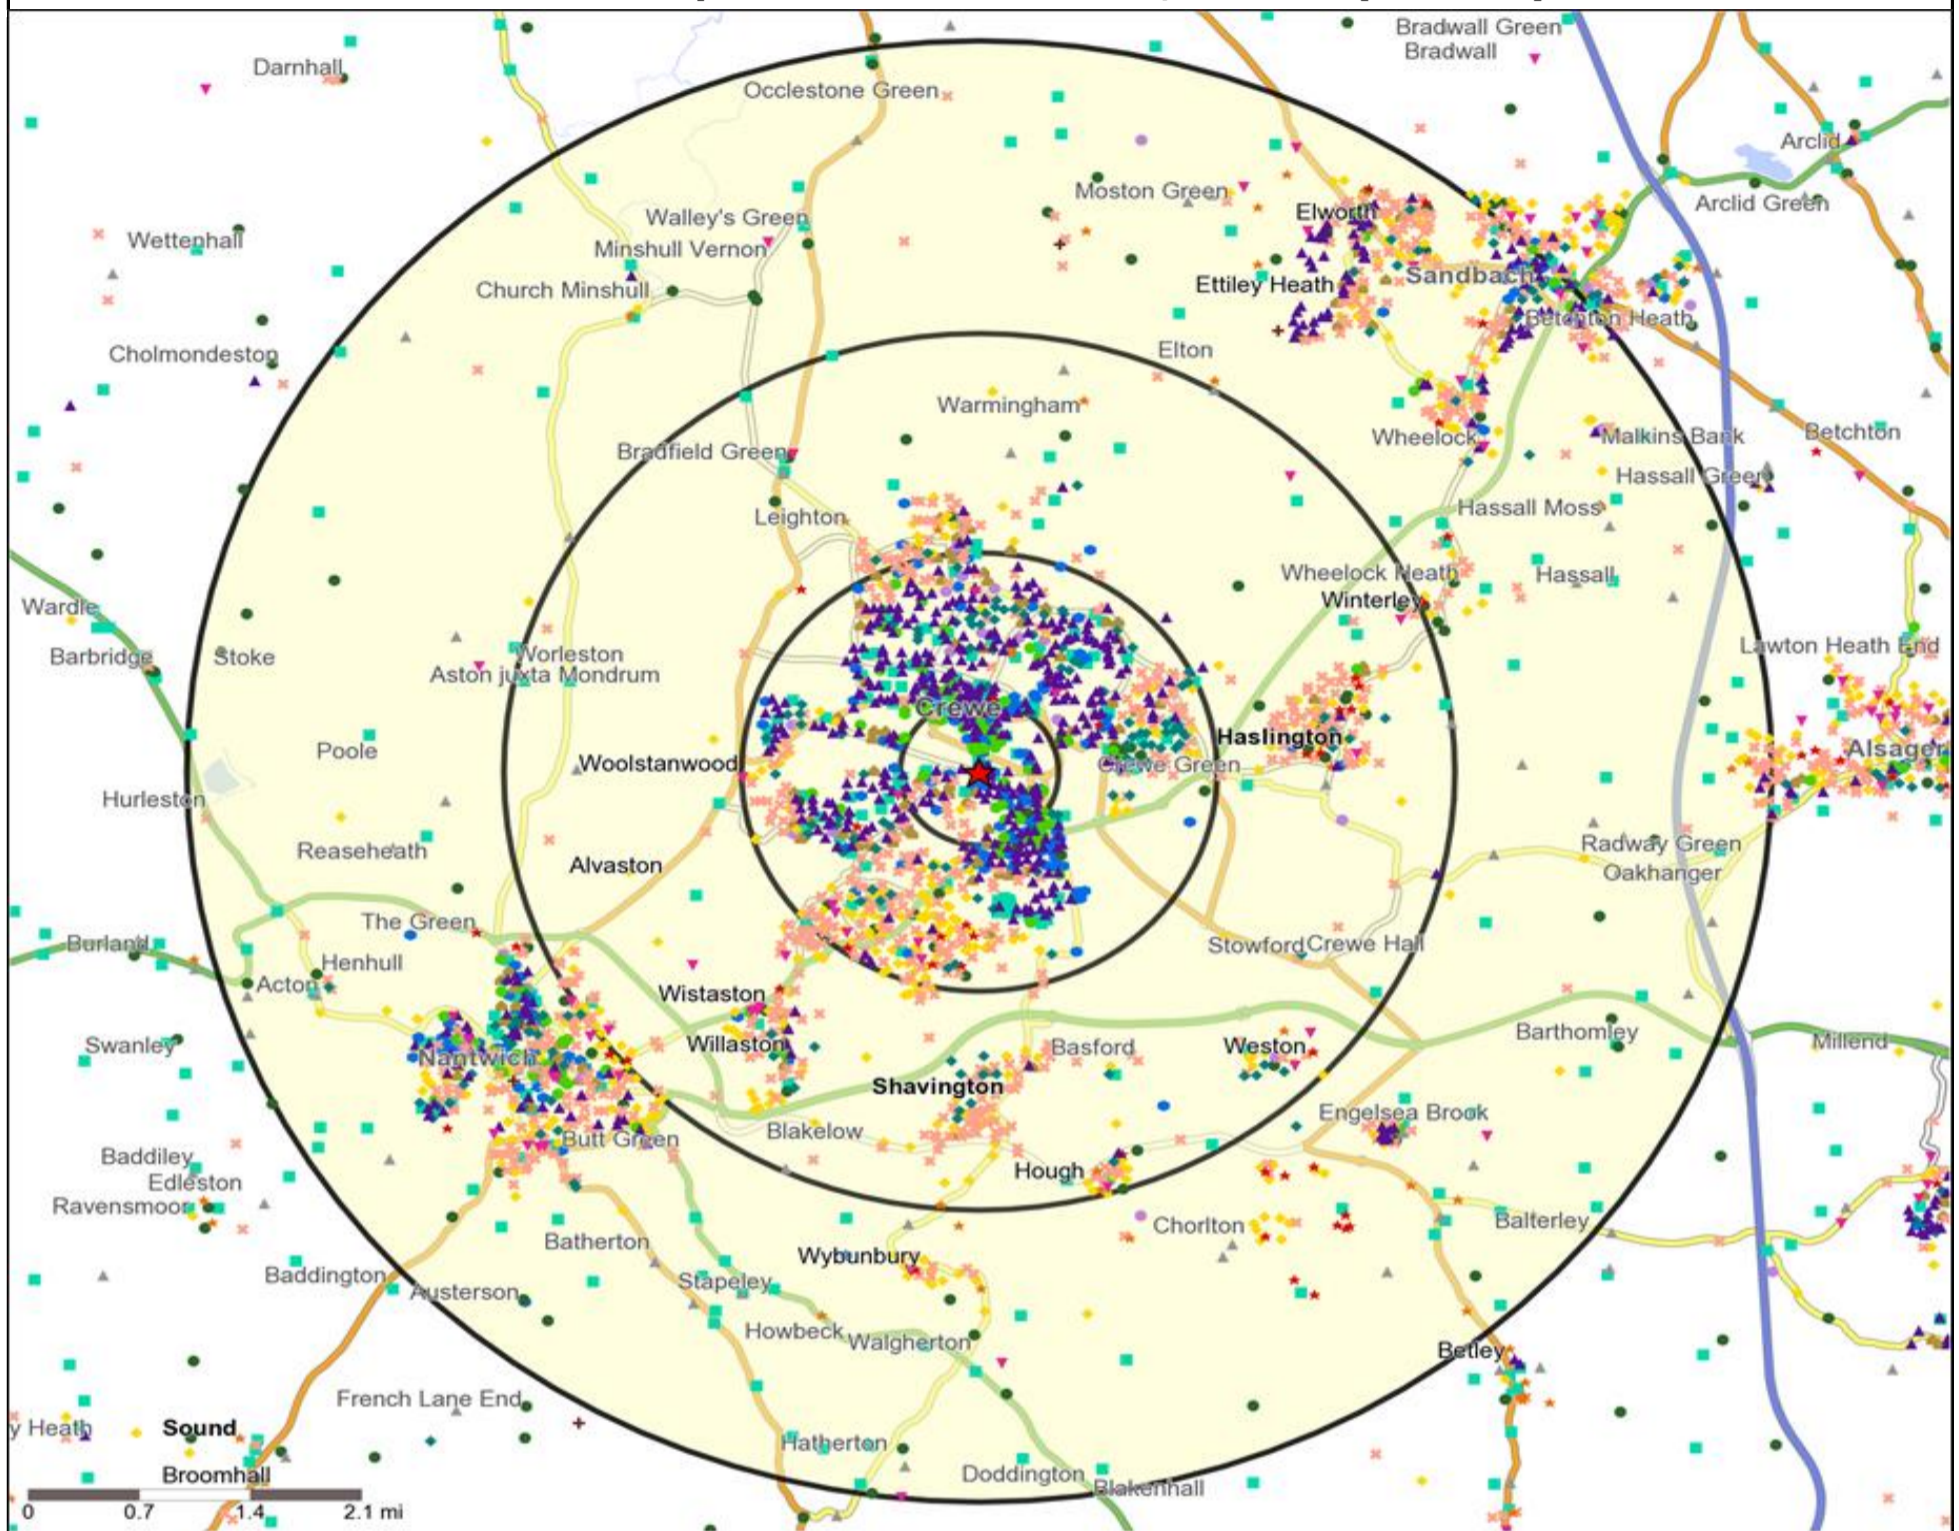

Occasions Map and Data: HOP POLE, CREWE (202867)

Copyright Experian Ltd, HERE 2015. Ordnance Survey © Crown copyright 2015

- ★ Location
- 01 Mine's a Pint
- ▲ 04 Weekend Millionaires
- 08 Student Social
- 0.5, 1.5, 3 & 5 Mile Distance
- 02 Early Doors
- 05 Out On The Town
- ▼ 09 Leisurely Lunch
- ~ Rivers, Canals and Lakes
- 03 Everyday is Friday
- ▲ 06 Business and Pleasure
- ★ 10 Wining and Dining
- ★ 12 Midweek Meal Deal
- ★ 14 Birthday Treat
- ★ 15 Pre Show Meal
- ★ 13 Date Night

Occasions Data Table

	Count:					Index:				
	0 - 0.5 Miles	0 - 1.5 Miles	0 - 3.0 Miles	0 - 5.0 Miles	15 Min Drivetime	0 - 0.5	0 - 1.5	0 - 3.0	0 - 5.0	15 Min Drivetime
01 Mine's a Pint	761	4,261	5,079	7,000	7,252	107	105	97	93	94
02 Early Doors	443	3,571	4,631	6,634	6,875	74	105	105	105	106
03 Everyday is Friday	526	3,068	3,969	5,729	5,845	103	106	106	106	106
04 Weekend Millionaires	1,241	6,178	7,003	9,248	9,252	169	148	129	119	116
05 Out On The Town	1,255	5,275	6,304	8,434	8,482	177	131	121	113	111
06 Business and Pleasure	272	1,324	1,751	2,751	2,802	74	64	65	71	71
07 Sporting Pints	1,143	4,480	5,014	6,448	6,471	146	101	87	78	77
08 Student Social	140	1,034	1,721	2,831	2,945	42	55	71	81	82
09 Leisurely Lunch	518	3,428	4,682	6,972	7,229	75	87	91	95	96
10 Wining and Dining	433	3,483	5,446	8,544	8,796	55	77	93	102	103
11 Household Outing	470	3,945	5,000	7,046	7,131	75	111	108	106	105
12 Midweek Meal Deal	697	2,941	3,389	4,234	4,286	198	147	131	114	113
13 Date Night	163	2,120	3,761	6,319	6,625	29	66	91	107	109
14 Birthday Treat	325	2,506	3,794	5,899	6,100	58	78	92	99	101
15 Pre Show Meal	132	853	1,244	2,006	2,053	68	78	87	98	98
Number of Occasions	8,519	48,467	62,788	90,095	92,144	100	100	100	100	100