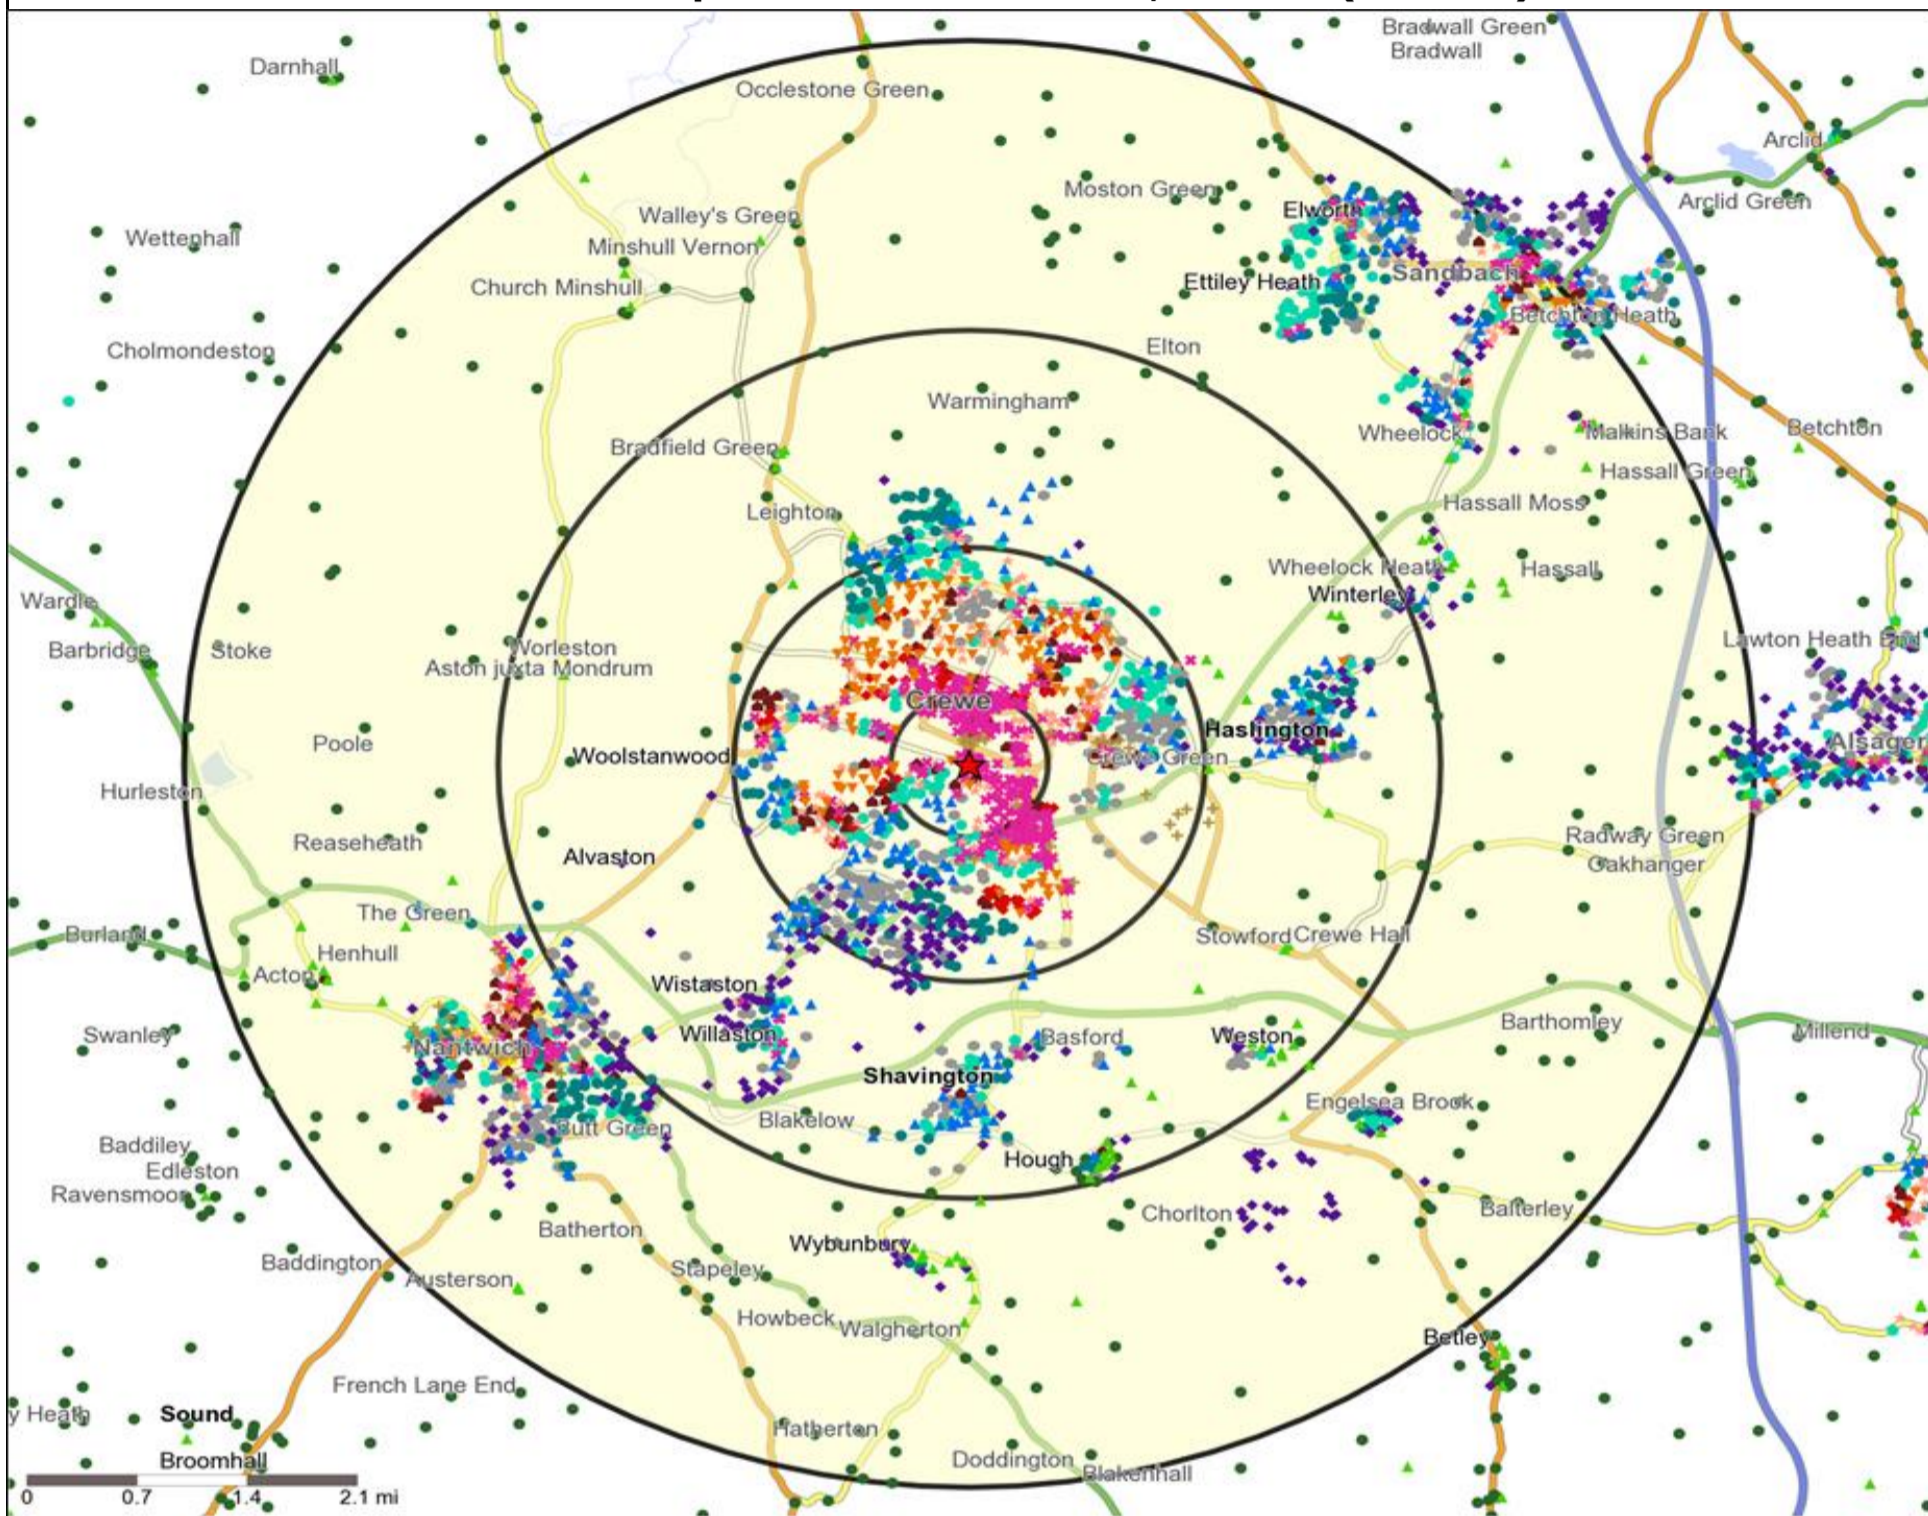

★ Location      ○ 0.5, 1.5, 3 & 5 Mile Distance

**Age Data Table**

	Count:					Index:				
	0 - 0.5 Miles	0 - 1.5 Miles	0 - 3.0 Miles	0 - 5.0 Miles	15 Min Drivetime	0 - 0.5 Miles	0 - 1.5 Miles	0 - 3.0 Miles	0 - 5.0 Miles	15 Min Drivetime
0-15	2,114	12,880	16,631	23,977	24,302	102	105	101	100	99
16-17	280	1,620	2,164	3,203	3,245	109	107	106	108	107
18-24	1,683	7,820	9,316	12,129	12,272	169	132	118	105	104
25-34	2,111	9,104	11,008	15,378	15,508	140	102	92	88	87
35-44	1,335	7,475	10,194	15,593	15,853	95	90	92	96	96
45-54	1,422	8,713	12,502	18,853	19,351	91	94	101	104	104
55-64	867	6,391	9,385	13,990	14,556	70	87	95	97	98
65+	1,215	11,286	16,272	24,550	25,683	61	96	103	107	109
<b>Population estimate 2015</b>	<b>11,027</b>	<b>65,289</b>	<b>87,472</b>	<b>127,673</b>	<b>130,770</b>	<b>100</b>	<b>100</b>	<b>100</b>	<b>100</b>	<b>100</b>

### Mosaic UK Map and Data: HOP POLE, CREWE (202867)

Copyright Experian Ltd, HERE 2015. Ordnance Survey © Crown copyright 2015

- ★ Location
- 0.5, 1.5, 3 & 5 Mile Distance
- ~ Rivers, Canals and Lakes
- Mosaic UK Groups
- A City Prosperity
- ◆ B Prestige Positions
- C Country Living
- ▲ D Rural Reality
- E Senior Security
- ▲ F Suburban Stability
- G Domestic Success
- H Aspiring Homemakers
- ▼ I Family Basics
- ✕ J Transient Renters
- ◆ K Municipal Challenge
- L Vintage Value
- ★ M Modest Traditions
- ★ N Urban Cohesion
- + O Rental Hubs

- Location
- Branded Food
- Dry Led
- Café / Wine Bar
- Other
- Rural Character
- 0.5, 1.5, 3 & 5 Mile Distance
- Circuit Bar
- Community Local
- Rivers, Canals and Lakes