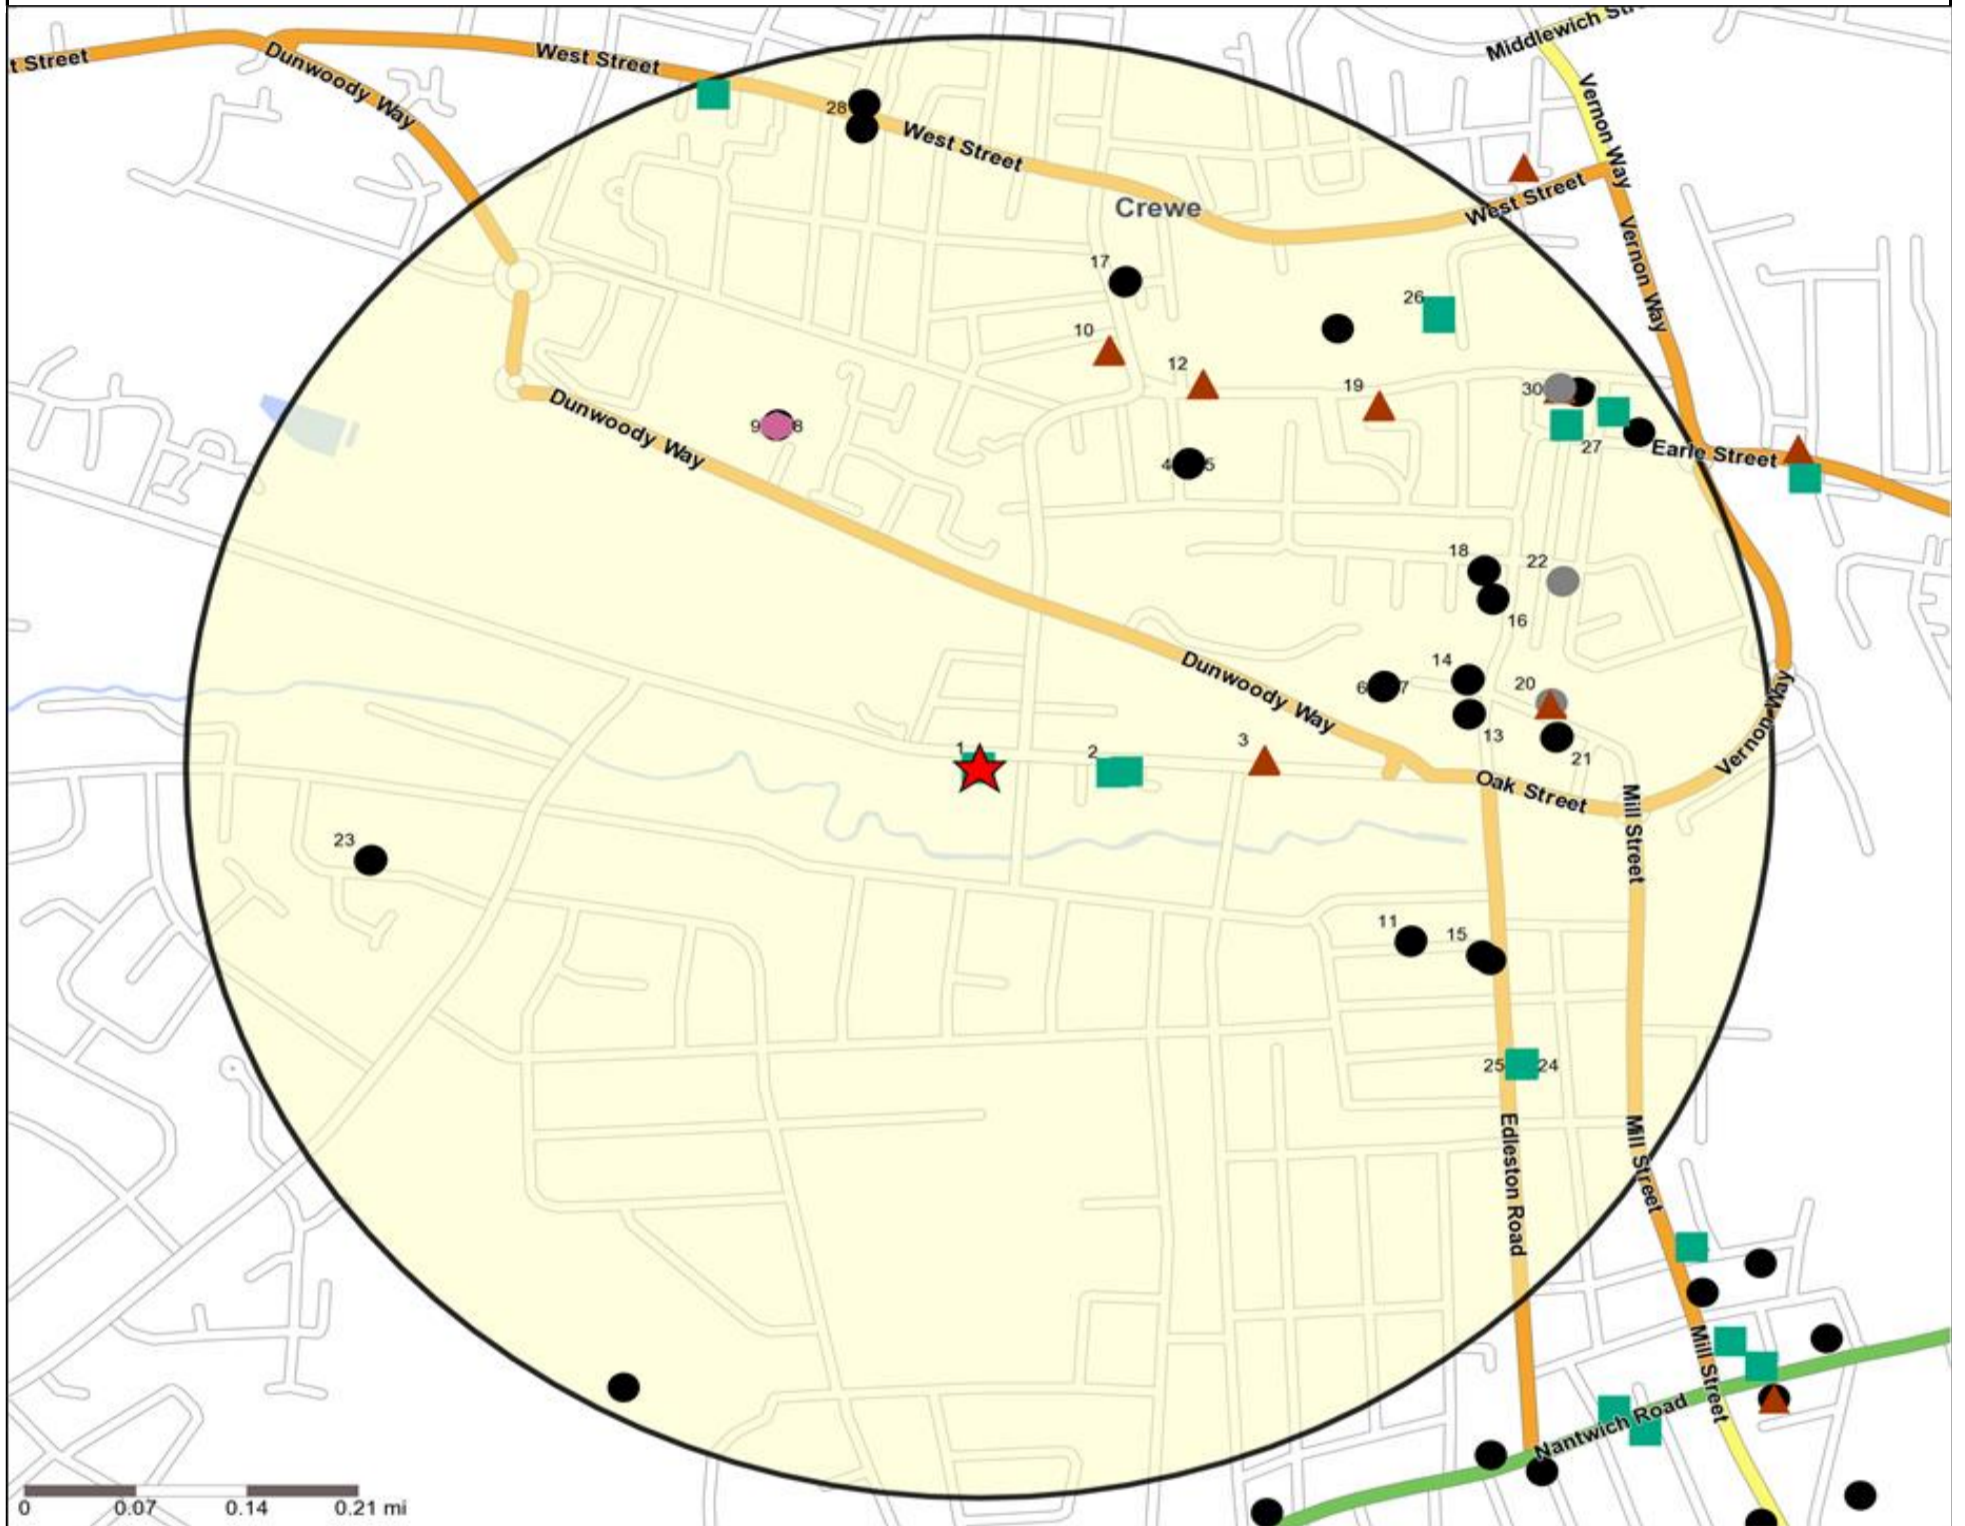

### Competition Map and Data: HOP POLE, CREWE (202867)

Numbers on competition points relate to the distance ranking in the competition table on page 7. Copyright Experian Ltd, HERE 2015. Ordnance Survey © Crown copyright 2015

- ★ Location
- ⬠ Branded Food
- 🏠 Dry Led
- Cafe / Wine Bar
- Other
- 0.5, 1.5, 3 & 5 Mile Distance
- ▲ Circuit Bar
- ◇ Rural Character
- 🌊 Rivers, Canals and Lakes
- Community Local

- Location
- Branded Food
- Dry Led
- Café / Wine Bar
- Other
- Rural Character
- 0.5, 1.5, 3 & 5 Mile Distance
- Circuit Bar
- Community Local
- Rivers, Canals and Lakes