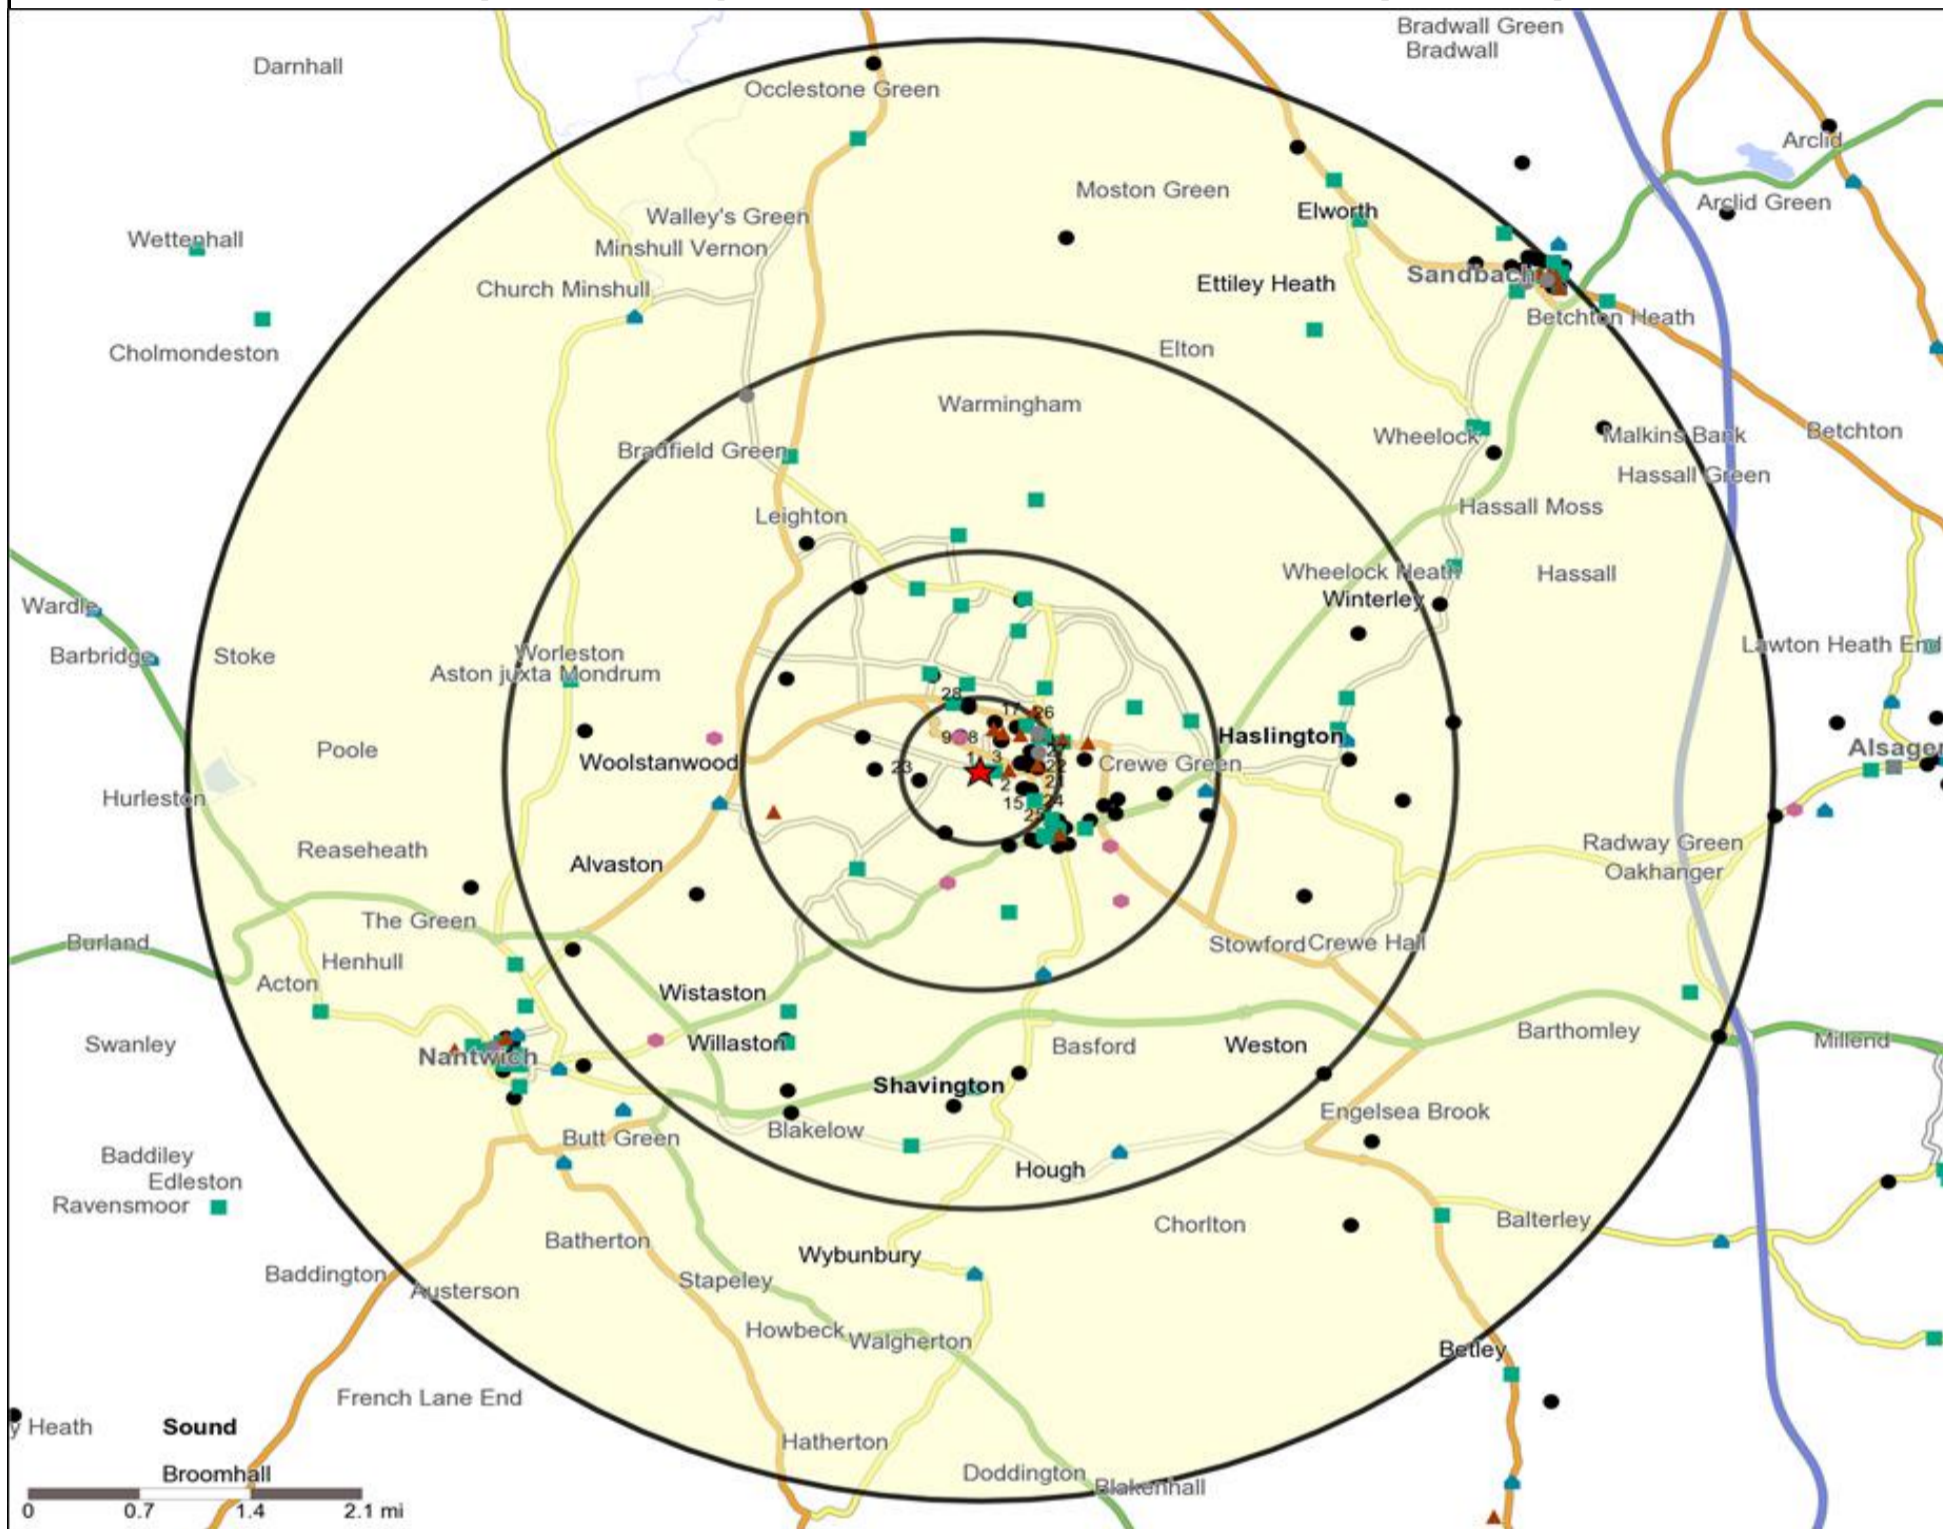

Mosaic UK Map and Data: HOP POLE, CREWE (202867)

Copyright Experian Ltd, HERE 2015. Ordnance Survey © Crown copyright 2015

- ★ Location
- 0.5, 1.5, 3 & 5 Mile Distance
- ~ Rivers, Canals and Lakes
- Mosaic UK Groups**
- A City Prosperity
- ◆ B Prestige Positions
- C Country Living
- ▲ D Rural Reality
- E Senior Security
- ▲ F Suburban Stability
- G Domestic Success
- ▲ H Aspiring Homemakers
- ▼ I Family Basics
- ✖ J Transient Renters
- ◆ K Municipal Challenge
- L Vintage Value
- ★ M Modest Traditions
- ★ N Urban Cohesion
- ✚ O Rental Hubs

### Occasions Map and Data: HOP POLE, CREWE (202867)

Copyright Experian Ltd, HERE 2015. Ordnance Survey © Crown copyright 2015

- ★ Location
- 01 Mine's a Pint
- ▲ 04 Weekend Millionaires
- 08 Student Social
- 0.5, 1.5, 3 & 5 Mile Distance
- ◆ 02 Early Doors
- 05 Out On The Town
- ▼ 09 Leisurely Lunch
- ~ Rivers, Canals and Lakes
- 03 Everyday is Friday
- ▲ 06 Business and Pleasure
- ★ 10 Wining and Dining
- ★ 12 Midweek Meal Deal
- ★ 14 Birthday Treat
- ★ 15 Pre Show Meal
- ★ 13 Date Night

### Competition Map and Data: HOP POLE, CREWE (202867)

Numbers on competition points relate to the distance ranking in the competition table on page 7. Copyright Experian Ltd, HERE 2015. Ordnance Survey © Crown copyright 2015

- ★ Location
- ⬠ Branded Food
- 🏠 Dry Led
- Cafe / Wine Bar
- Other
- 0.5, 1.5, 3 & 5 Mile Distance
- ▲ Circuit Bar
- ◇ Rural Character
- 🌊 Rivers, Canals and Lakes
- Community Local