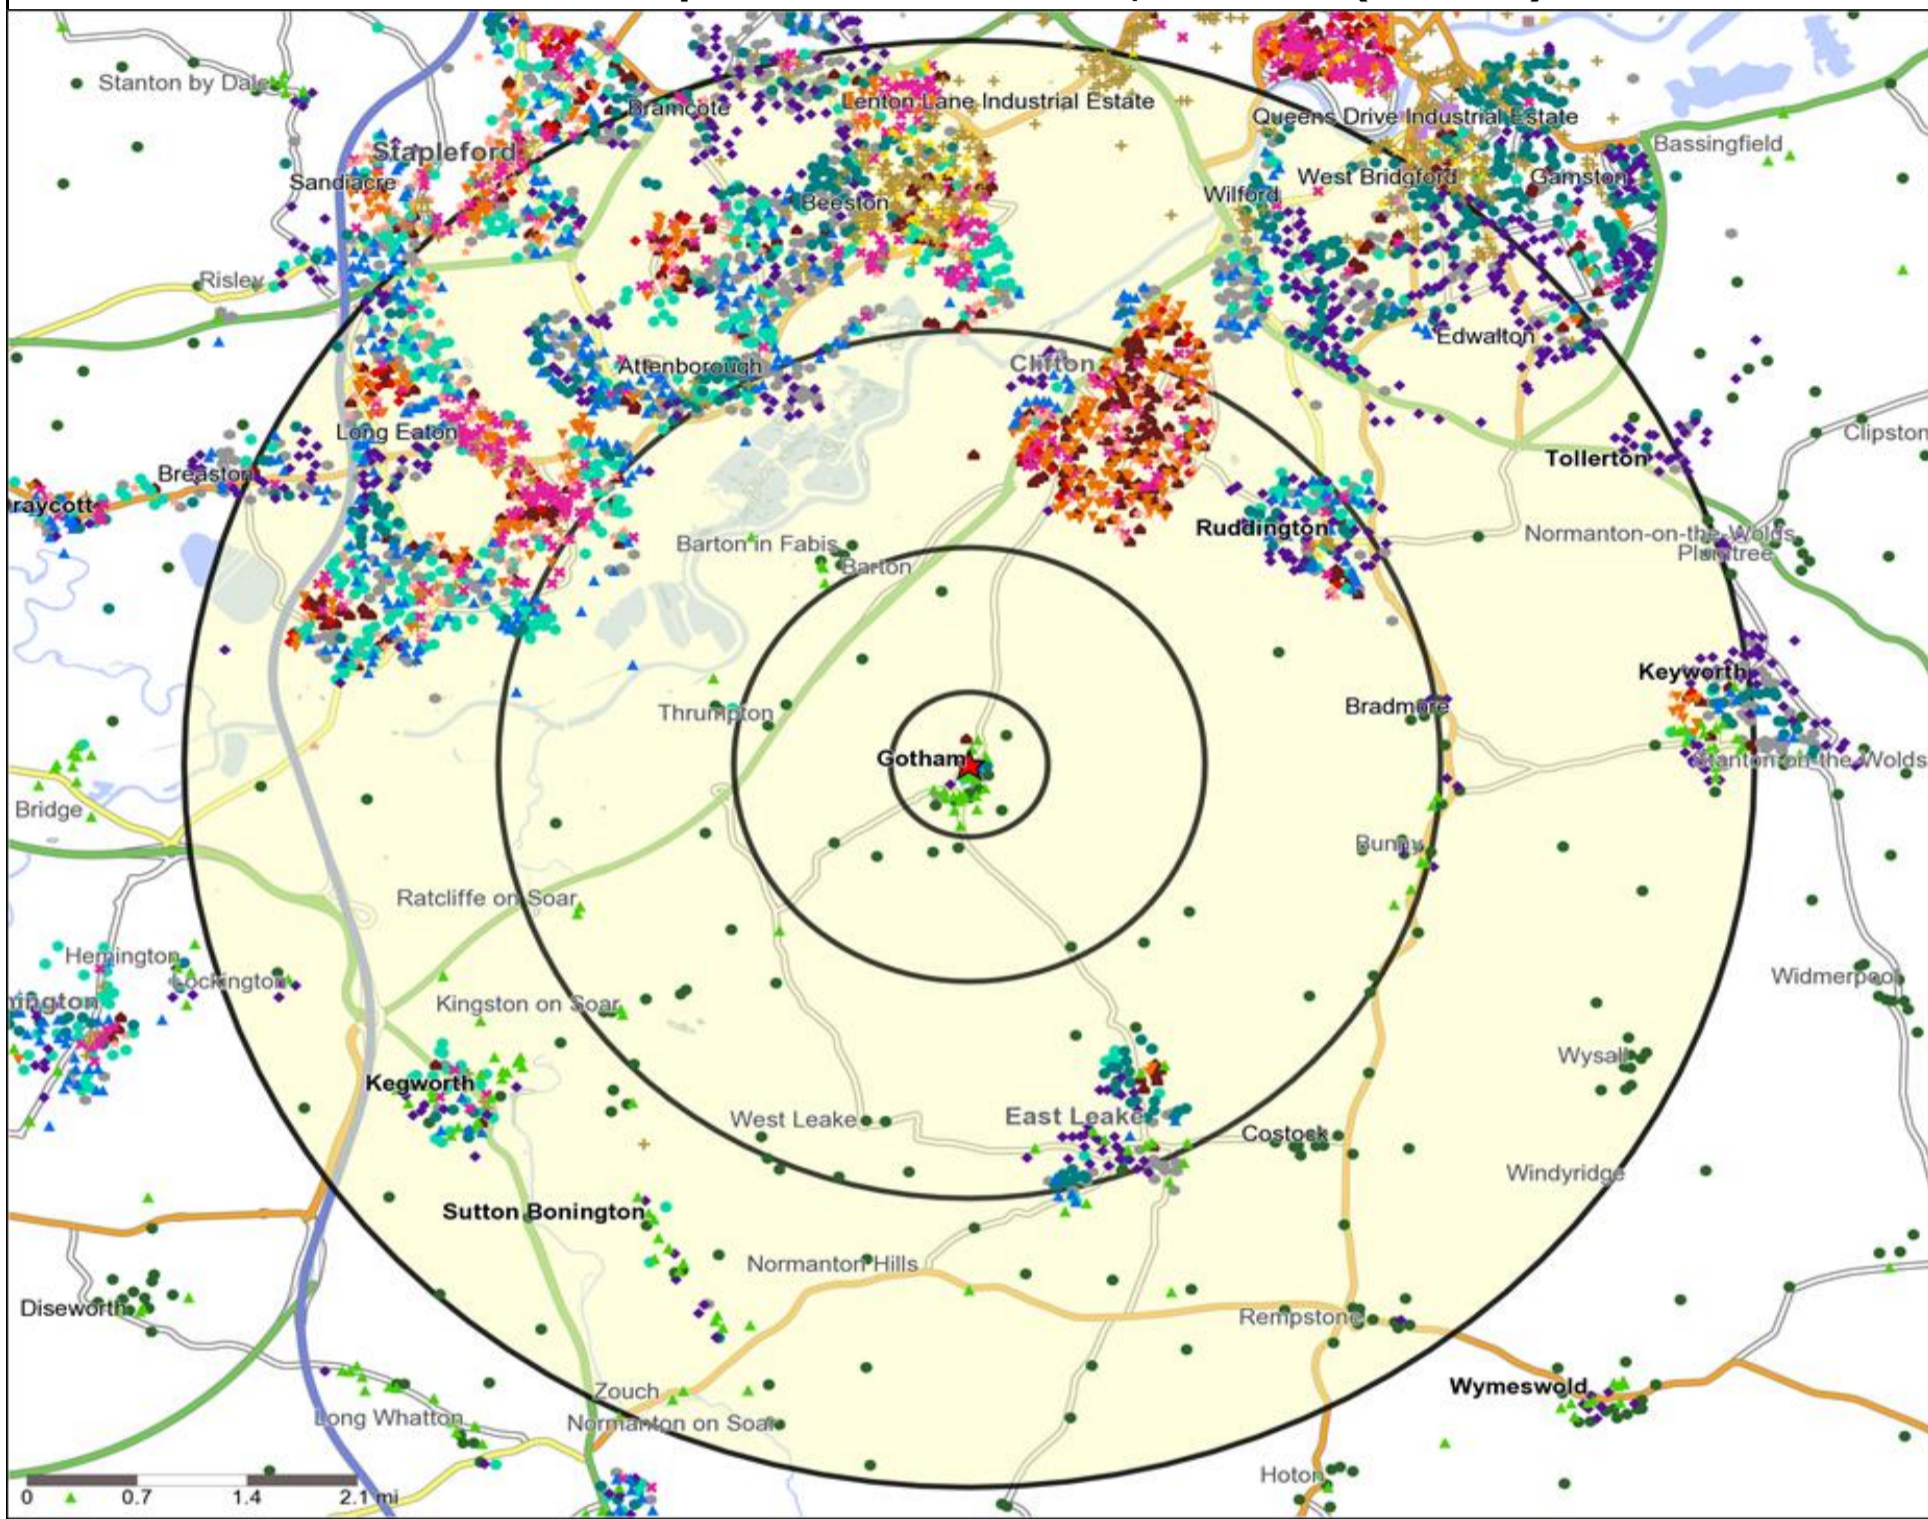

★ Location      ○ 0.5, 1.5, 3 & 5 Mile Distance

**Age Data Table**

	Count:					Index:				
	0 - 0.5 Miles	0 - 1.5 Miles	0 - 3.0 Miles	0 - 5.0 Miles	15 Min Drivetime	0 - 0.5 Miles	0 - 1.5 Miles	0 - 3.0 Miles	0 - 5.0 Miles	15 Min Drivetime
0-15	184	208	6,948	31,470	13,912	67	68	99	91	89
16-17	35	37	841	3,984	1,719	103	98	96	93	89
18-24	88	99	3,051	22,054	12,322	67	67	90	132	164
25-34	105	119	4,231	23,145	9,570	53	54	82	92	84
35-44	151	167	4,488	21,948	9,376	81	81	94	94	89
45-54	251	285	5,658	26,527	11,584	121	124	106	102	98
55-64	225	246	4,488	20,423	9,450	136	134	106	98	100
65+	422	462	7,840	34,713	15,300	160	158	116	105	102
<b>Population estimate 2015</b>	<b>1,461</b>	<b>1,623</b>	<b>37,545</b>	<b>184,264</b>	<b>83,233</b>	<b>100</b>	<b>100</b>	<b>100</b>	<b>100</b>	<b>100</b>

### Mosaic UK Map and Data: STAR INN, GOTHAM (203361)

Copyright Experian Ltd, HERE 2015. Ordnance Survey © Crown copyright 2015

- Location
- 0.5, 1.5, 3 & 5 Mile Distance
- Rivers, Canals and Lakes
- Mosaic UK Groups**
- A City Prosperity
- D Rural Reality
- E Senior Security
- F Suburban Stability
- G Domestic Success
- B Prestige Positions
- H Aspiring Homemakers
- I Family Basics
- J Transient Renters
- K Municipal Challenge
- L Vintage Value
- M Modest Traditions
- N Urban Cohesion
- O Rental Hubs
- C Country Living

-  Location
-  Branded Food
-  Dry Led
-  Café / Wine Bar
-  Other
-  0.5, 1.5, 3 & 5 Mile Distance
-  Circuit Bar
-  Rural Character
-  Rivers, Canals and Lakes
-  Community Local

-  Location
-  0.5, 1.5, 3 & 5 Mile Distance
-  Rivers, Canals and Lakes
-  Branded Food
-  Café / Wine Bar
-  Circuit Bar
-  Community Local
-  Dry Led
-  Other
-  Rural Character

**Competition Type Summary Table**