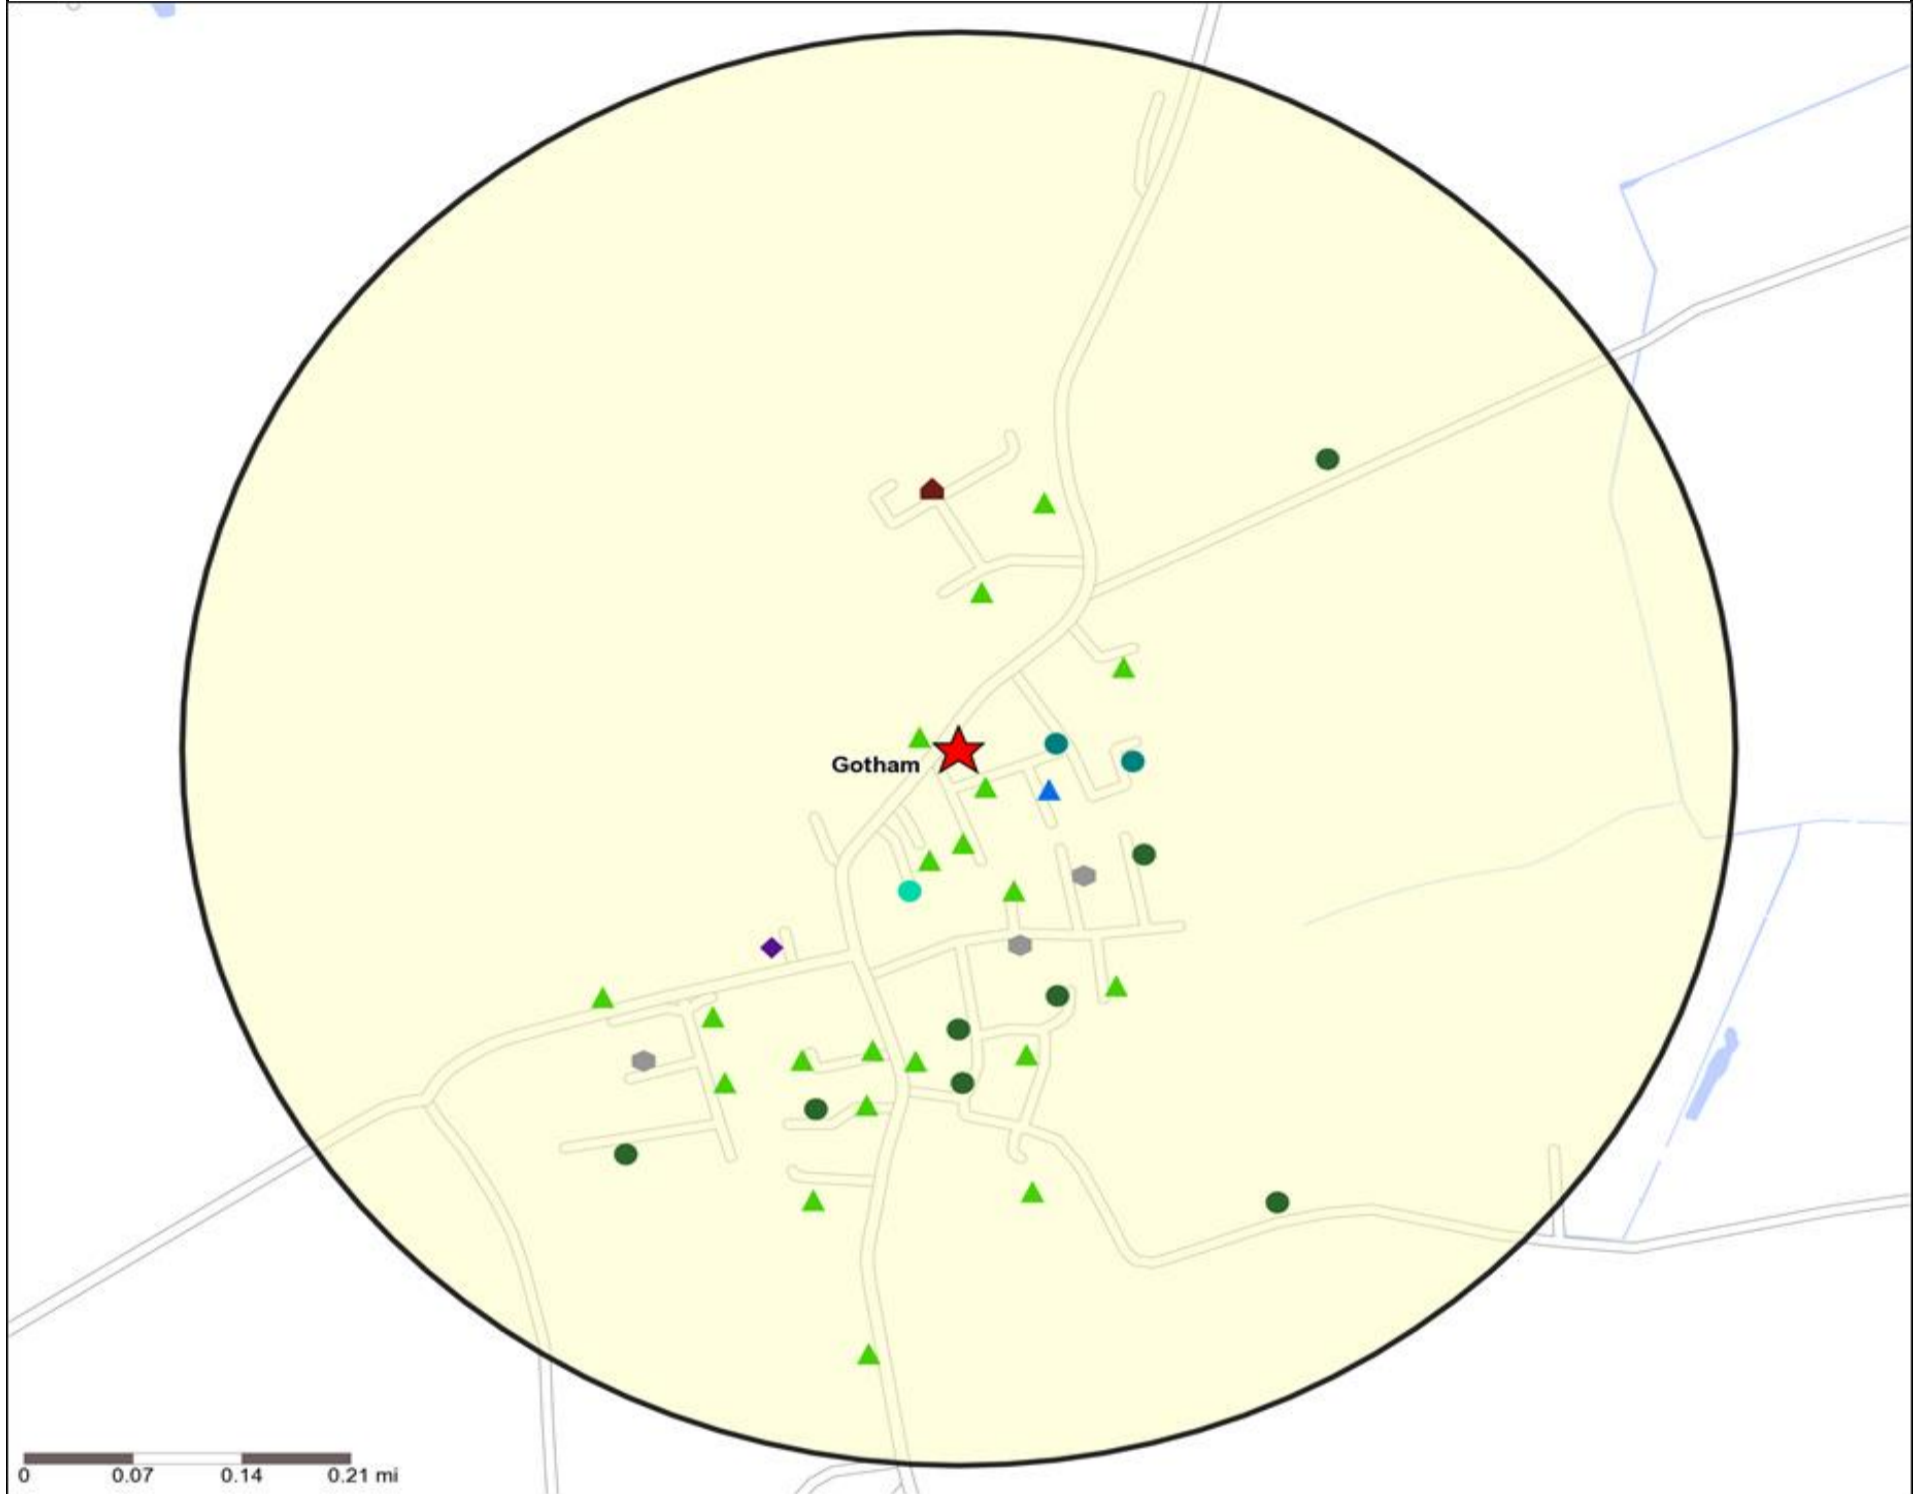

Mosaic UK Map and Data: STAR INN, GOTHAM (203361)

Copyright Experian Ltd, HERE 2015. Ordnance Survey © Crown copyright 2015

Location	Mosaic UK Groups	D Rural Reality	H Aspiring Homemakers	L Vintage Value
0.5, 1.5, 3 & 5 Mile Distance	A City Prosperity	E Senior Security	I Family Basics	M Modest Traditions
Rivers, Canals and Lakes	B Prestige Positions	F Suburban Stability	J Transient Renters	N Urban Cohesion
	C Country Living	G Domestic Success	K Municipal Challenge	O Rental Hubs

Mosaic UK Data Table (Residential)

	Count:	Index:
	0 - 0.5 Miles	0 - 0.5 Miles
A City Prosperity (18+)	0	0
B Prestige Positions (18+)	10	11
C Country Living (18+)	279	323
D Rural Reality (18+)	605	703
E Senior Security (18+)	128	127
F Suburban Stability (18+)	25	33
G Domestic Success (18+)	71	68
H Aspiring Homemakers (18+)	16	14
I Family Basics (18+)	0	0
J Transient Renters (18+)	0	0
K Municipal Challenge (18+)	0	0
L Vintage Value (18+)	108	138
M Modest Traditions (18+)	0	0
N Urban Cohesion (18+)	0	0
O Rental Hubs (18+)	0	0
Adults 18+ estimate 2015	1,242	100