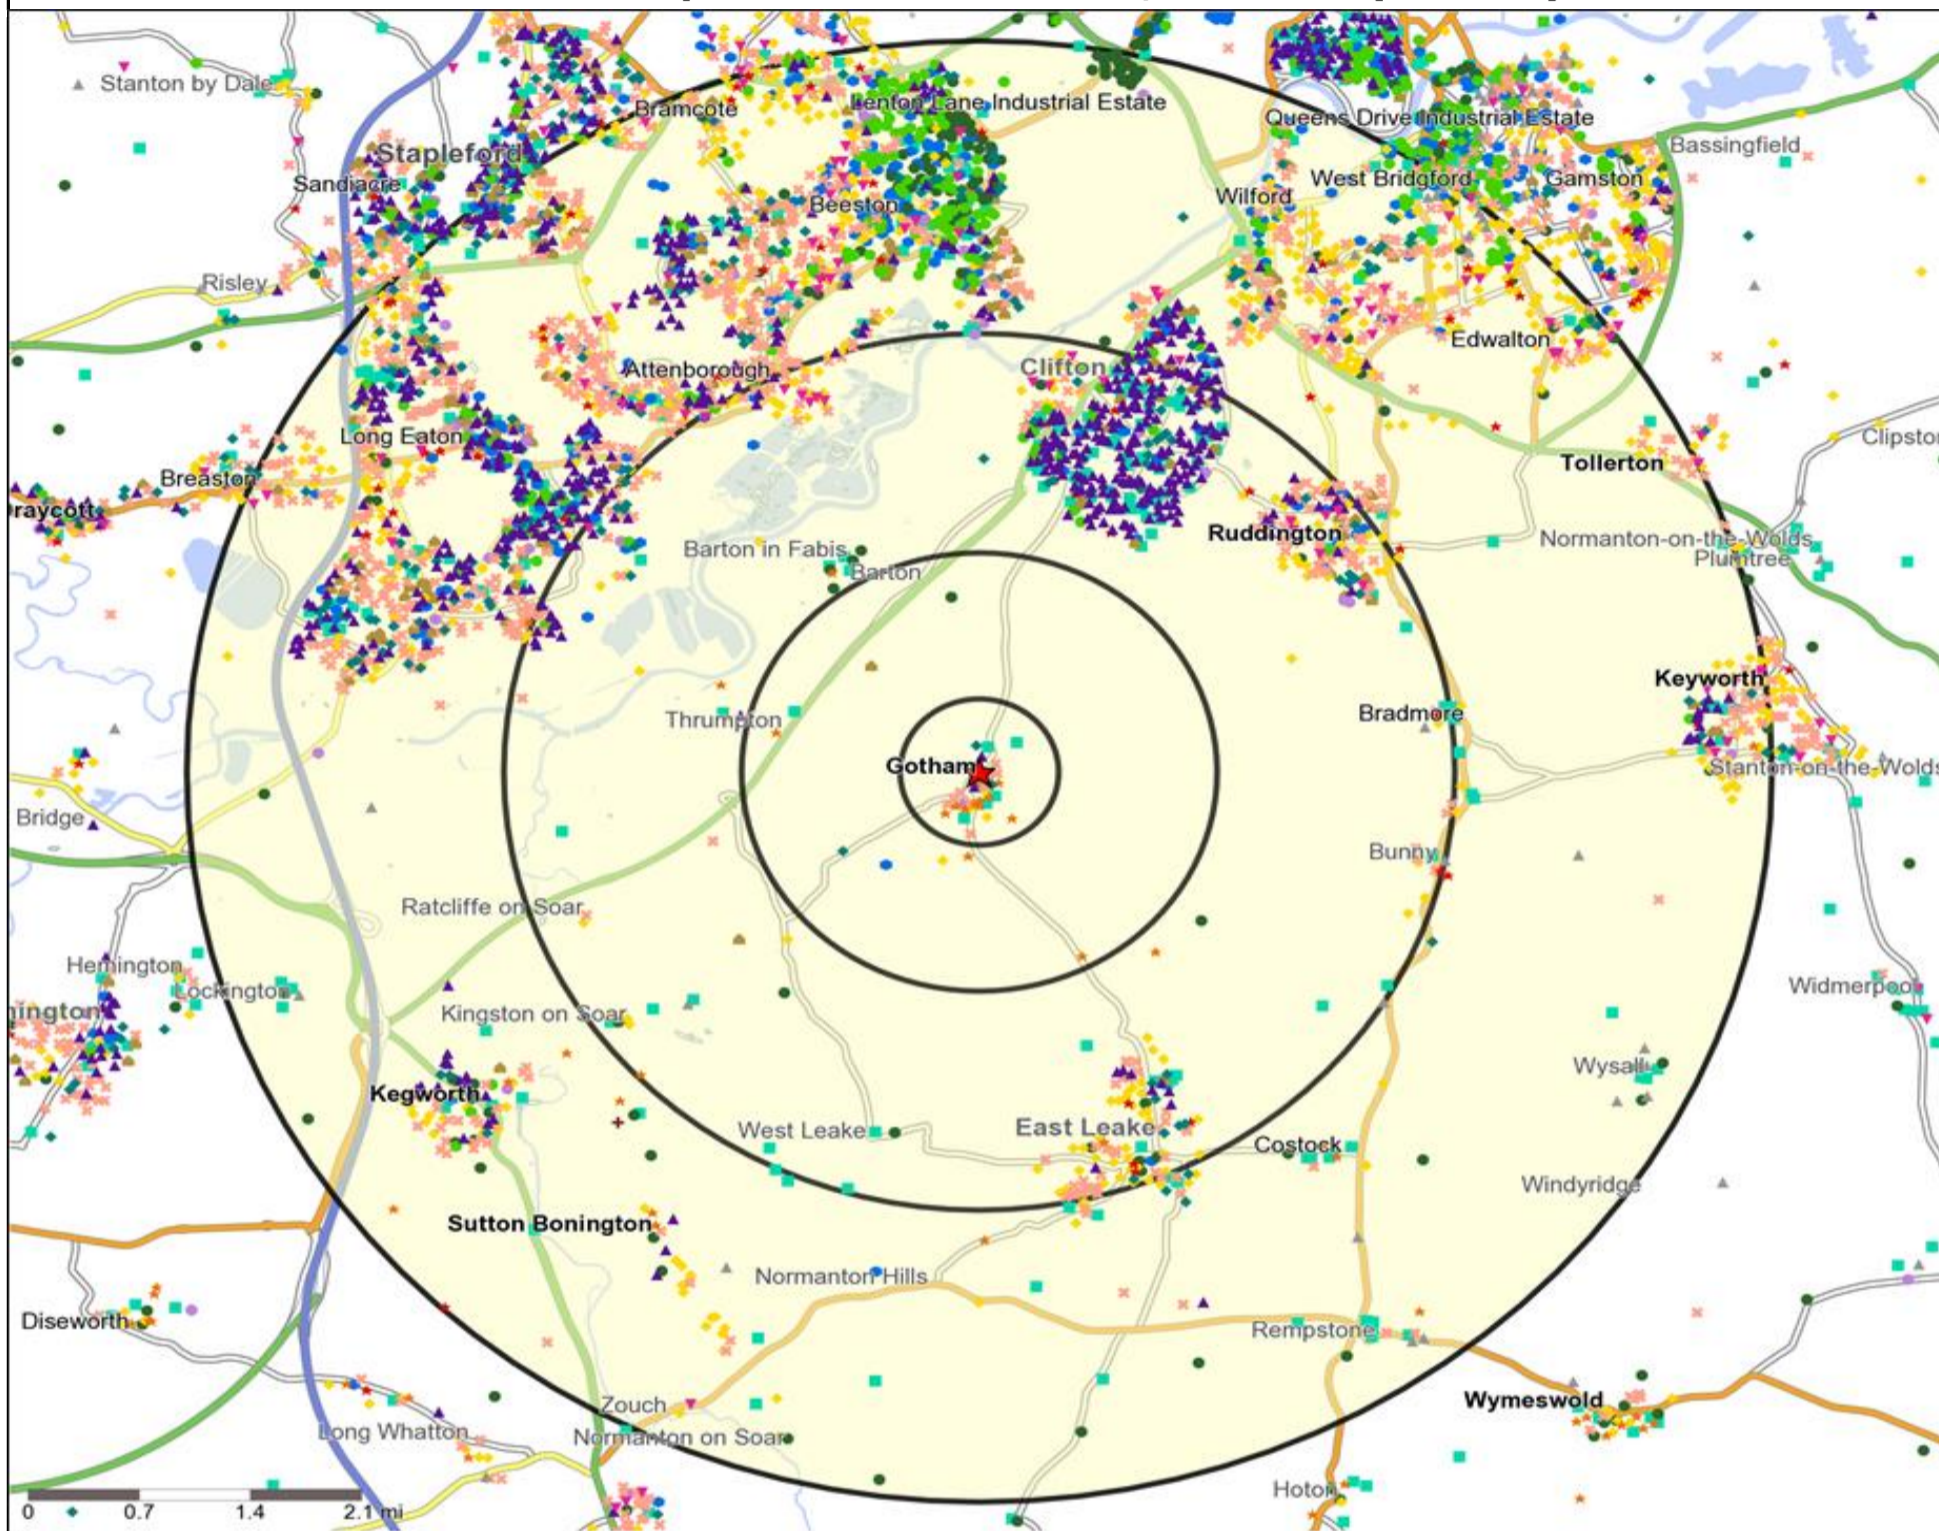

Occasions Map and Data: STAR INN, GOTHAM (203361)

Copyright Experian Ltd, HERE 2015. Ordnance Survey © Crown copyright 2015

- ★ Location
- 0.5, 1.5, 3 & 5 Mile Distance
- ~ Rivers, Canals and Lakes
- ▲ Occasions Types
- 01 Mine's a Pint
- 02 Early Doors
- 03 Everyday is Friday
- ▲ 04 Weekend Millionaires
- 05 Out On The Town
- ▲ 06 Business and Pleasure
- 07 Sporting Pints
- 08 Student Social
- ▲ 09 Leisurely Lunch
- ▲ 10 Wining and Dining
- ▲ 11 Household Outing
- ★ 12 Midweek Meal Deal
- 13 Date Night
- ★ 14 Birthday Treat
- + 15 Pre Show Meal

Occasions Data Table

	Count:					Index:				
	0 - 0.5 Miles	0 - 1.5 Miles	0 - 3.0 Miles	0 - 5.0 Miles	15 Min Drivetime	0 - 0.5	0 - 1.5	0 - 3.0	0 - 5.0	15 Min Drivetime
01 Mine's a Pint	107	119	2,660	9,412	4,959	123	124	110	85	97
02 Early Doors	108	117	2,583	9,800	4,578	148	146	128	106	107
03 Everyday is Friday	56	61	1,816	8,636	3,800	90	89	105	109	104
04 Weekend Millionaires	49	53	3,275	11,749	5,535	55	54	132	103	105
05 Out On The Town	51	57	2,491	12,338	5,633	59	60	104	112	111
06 Business and Pleasure	29	34	740	4,180	1,860	65	69	60	74	71
07 Sporting Pints	31	32	1,867	9,220	4,105	32	31	71	76	73
08 Student Social	49	54	764	7,129	4,672	121	122	68	139	197
09 Leisurely Lunch	105	115	2,368	10,319	4,669	123	123	101	96	94
10 Wining and Dining	112	122	2,336	12,327	4,962	116	115	87	101	88
11 Household Outing	43	46	2,307	9,835	4,080	56	55	109	101	91
12 Midweek Meal Deal	85	94	1,369	5,584	2,954	197	199	115	102	117
13 Date Night	112	124	1,728	9,752	4,020	163	165	91	112	100
14 Birthday Treat	88	97	2,018	8,831	4,055	128	129	106	102	101
15 Pre Show Meal	17	19	531	2,949	1,116	72	73	81	98	81
Number of Occasions	1,042	1,144	28,853	132,061	60,998	100	100	100	100	100