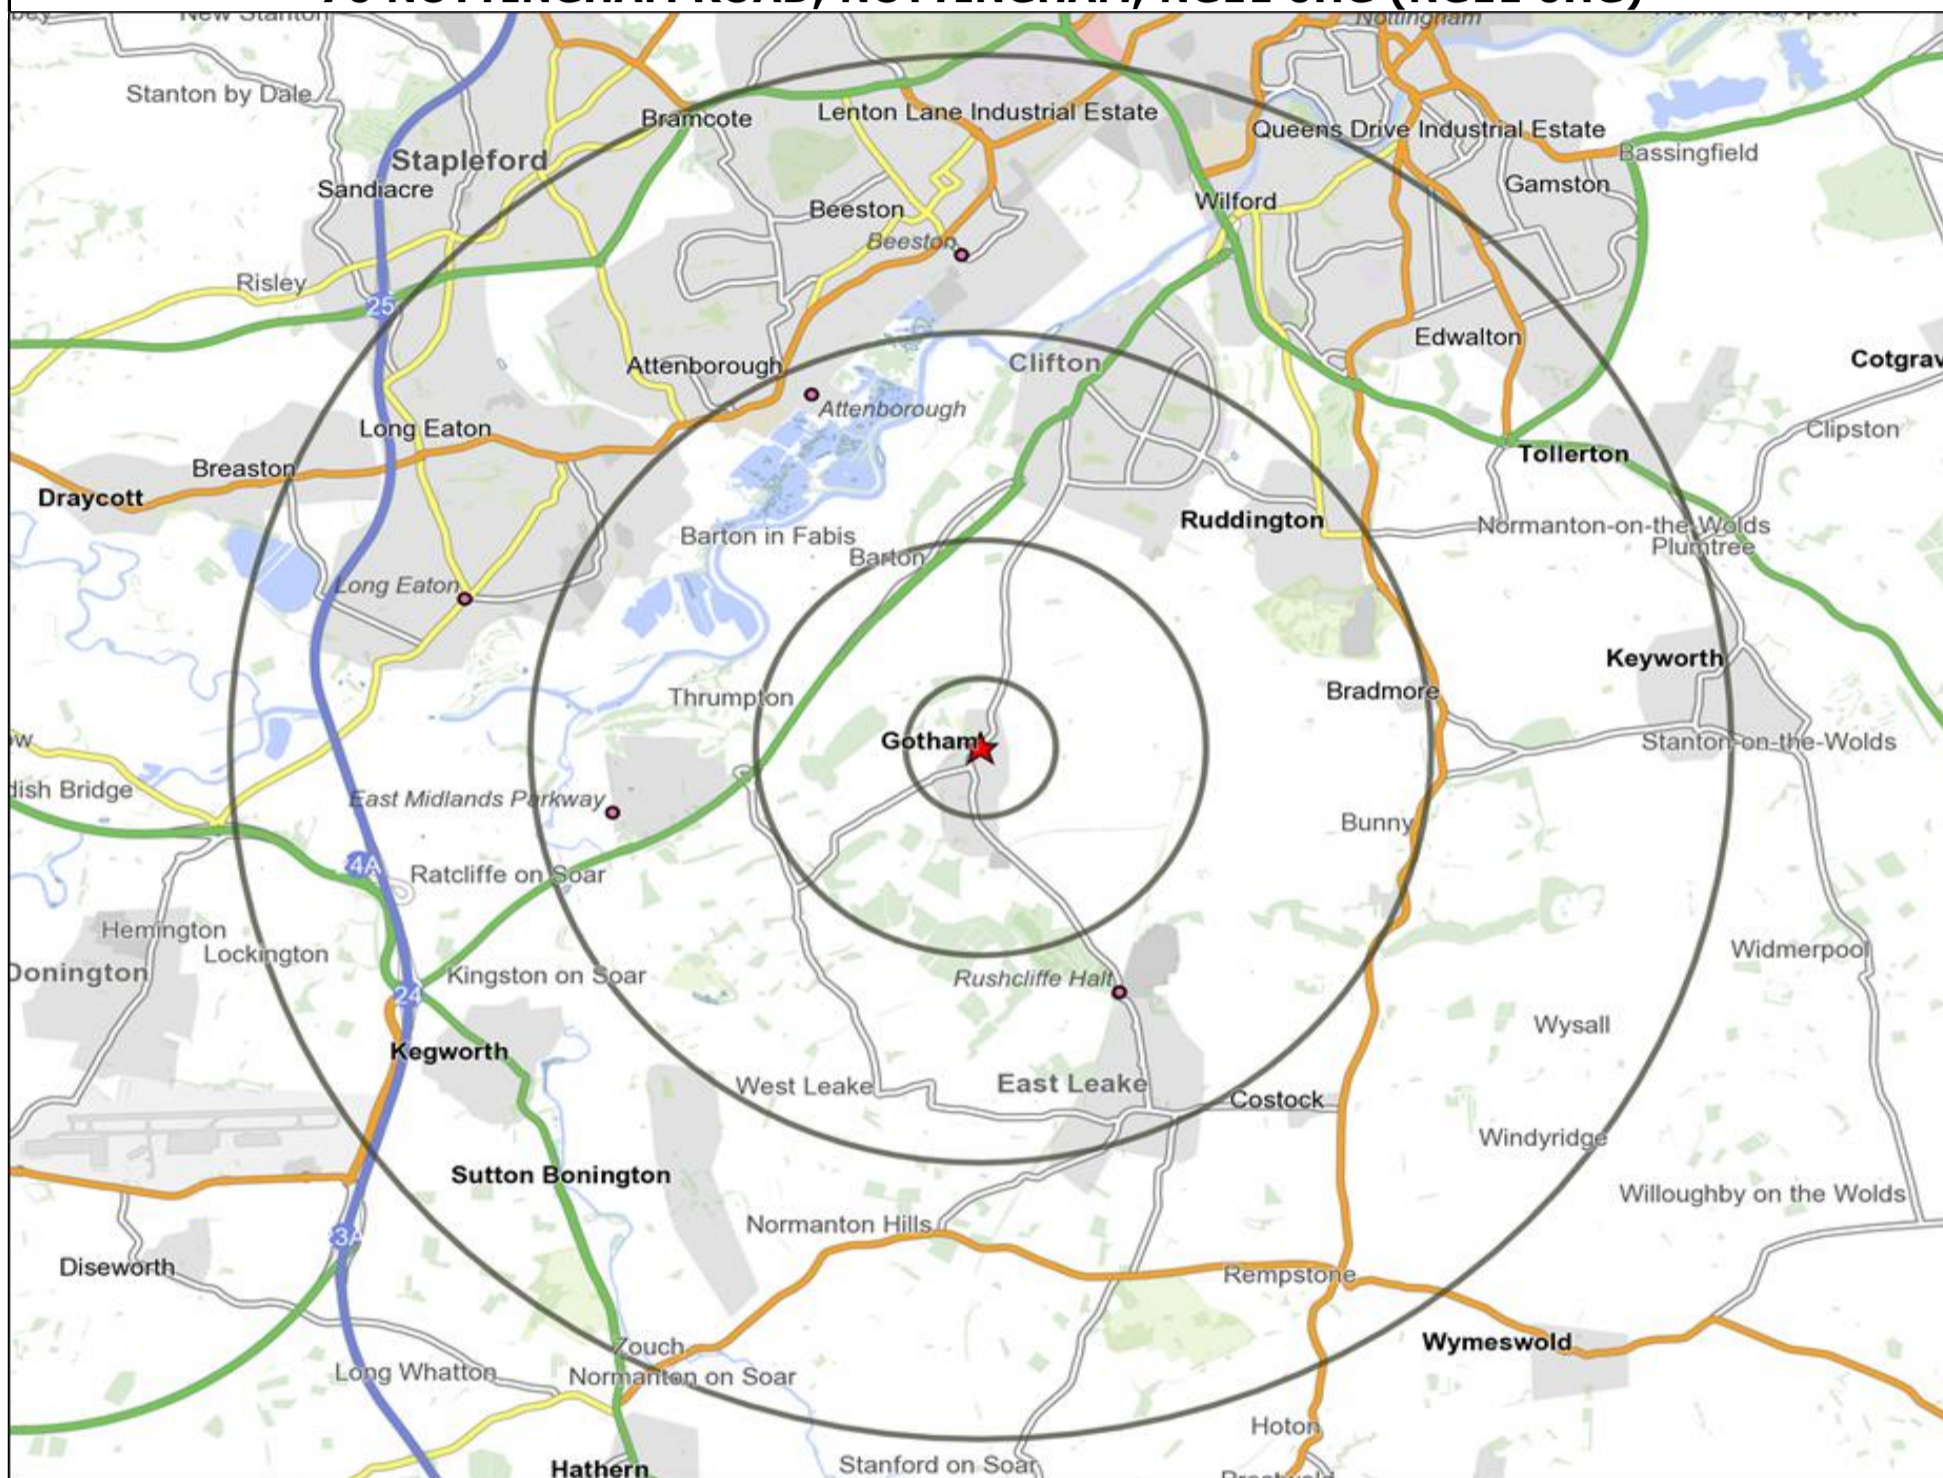

**Customer Profile Report for STAR INN, GOTHAM (Punch Outlet Number: 203361)
70 NOTTINGHAM ROAD, NOTTINGHAM, NG11 0HG (NG11 0HG)**

Copyright Experian Ltd, HERE 2015. Ordnance Survey © Crown copyright 2015

★ Location   ○ 0.5, 1.5, 3 & 5 Mile Distance

Age Data Table

	Count:					Index:				
	0 - 0.5 Miles	0 - 1.5 Miles	0 - 3.0 Miles	0 - 5.0 Miles	15 Min Drivetime	0 - 0.5 Miles	0 - 1.5 Miles	0 - 3.0 Miles	0 - 5.0 Miles	15 Min Drivetime
0-15	184	208	6,948	31,470	13,912	67	68	99	91	89
16-17	35	37	841	3,984	1,719	103	98	96	93	89
18-24	88	99	3,051	22,054	12,322	67	67	90	132	164
25-34	105	119	4,231	23,145	9,570	53	54	82	92	84
35-44	151	167	4,488	21,948	9,376	81	81	94	94	89
45-54	251	285	5,658	26,527	11,584	121	124	106	102	98
55-64	225	246	4,488	20,423	9,450	136	134	106	98	100
65+	422	462	7,840	34,713	15,300	160	158	116	105	102
Population estimate 2015	1,461	1,623	37,545	184,264	83,233	100	100	100	100	100

Ethnicity - Census 2011

	Count:					%:				
	0 - 0.5 Miles	0 - 1.5 Miles	0 - 3.0 Miles	0 - 5.0 Miles	15 Min Drivetime	0 - 0.5 Miles	0 - 1.5 Miles	0 - 3.0 Miles	0 - 5.0 Miles	15 Min Drivetime
White	1,411	1,570	33,978	161,253	69,700	98%	98%	94%	91%	87%
Mixed / Multiple Ethnic Groups	24	27	858	3,732	2,224	2%	2%	2%	2%	3%
Asian / Asian British	6	6	789	9,372	5,802	0%	0%	2%	5%	7%
Black / African / Caribbean / Black British	4	4	403	2,241	1,706	0%	0%	1%	1%	2%
Other Ethnic Group	0	0	110	1,300	720	0%	0%	0%	1%	1%
All People (Ethnic Group)	1,445	1,607	36,138	177,898	80,152	100	100	100	100	100