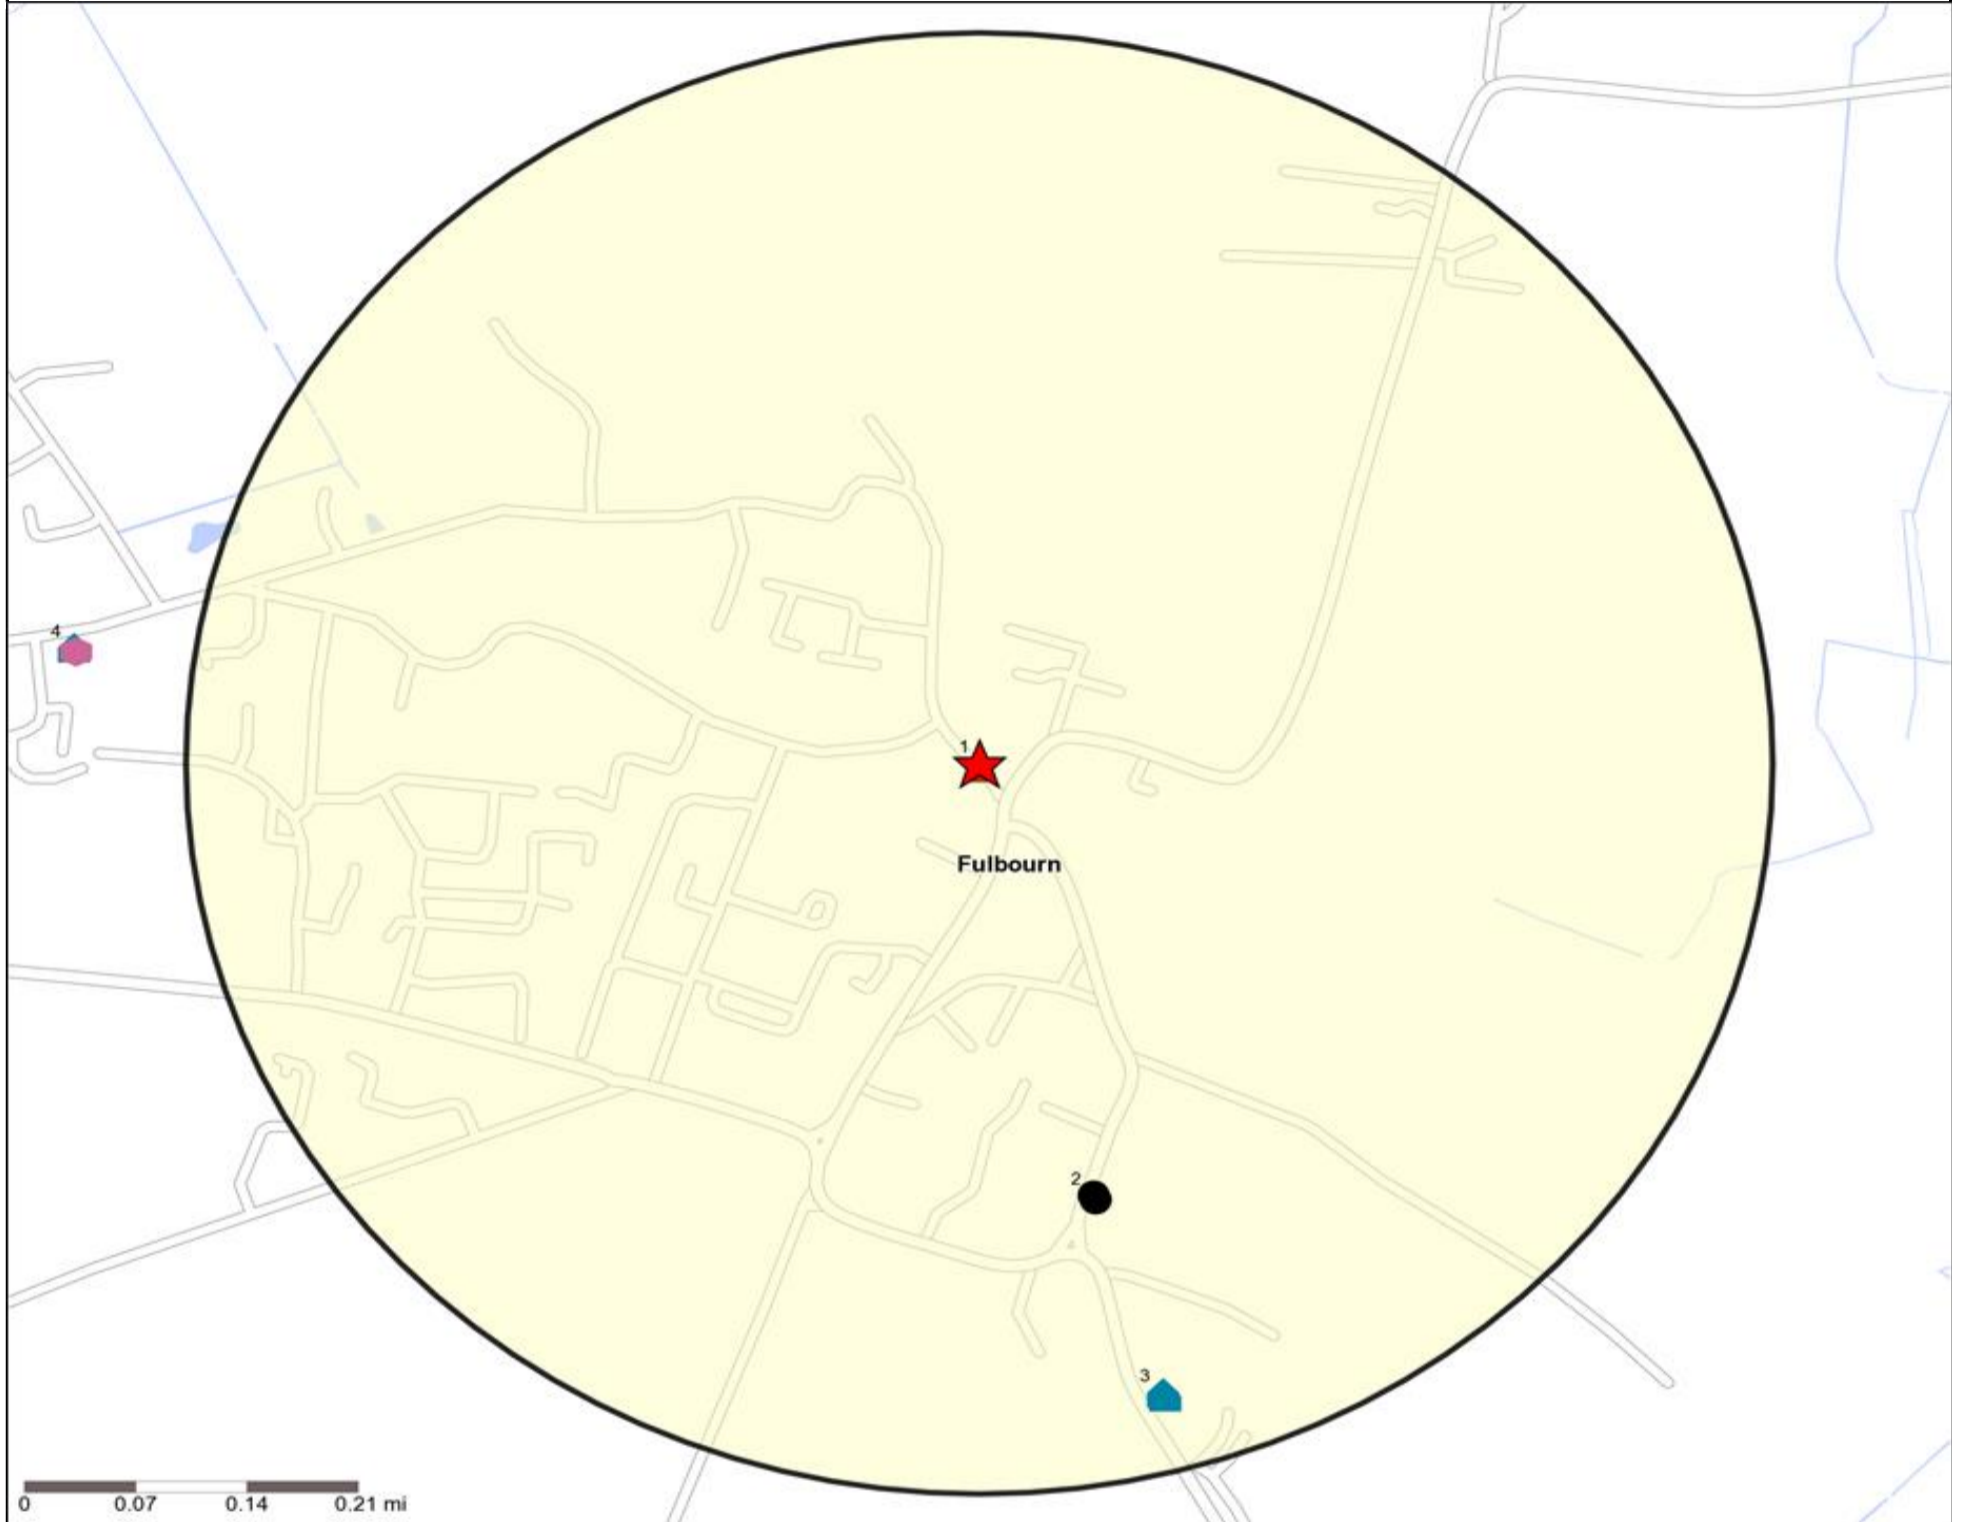

### Competition Map and Data: SIX BELLS, FULBOURN (200346)

- ★ Location
- Café / Wine Bar
- Other
- 0.5, 1.5, 3 & 5 Mile Distance
- ▲ Circuit Bar
- ◆ Rural Character
- ~ Rivers, Canals and Lakes
- Community Local
- Branded Food
- Dry Led

#### Competition Type Summary Table

Reporting Category	0 - 0.5 Miles	0 - 1.5 Miles	0 - 3.0 Miles	0 - 5.0 Miles
Café / Wine Bar	0	0	0	19
Circuit Bar	1	1	1	21
Community Local	0	0	4	54
Dry Led	1	1	3	18
Branded Food Pub	0	1	2	9
Rural	0	0	1	2
Other	1	3	14	240
<b>Total</b>	<b>3</b>	<b>6</b>	<b>25</b>	<b>363</b>

**Competition Map and Data: SIX BELLS, FULBOURN (200346)**

Numbers on competition points relate to the distance ranking in the competition table on page 7. Copyright Experian Ltd, HERE 2015. Ordnance Survey © Crown copyright 2015

- ★ Location
- Café / Wine Bar
- ▲ Dry Led
- 0.5, 1.5, 3 & 5 Mile Distance
- ▲ Circuit Bar
- Other
- ~ Rivers, Canals and Lakes
- Community Local
- ◆ Rural Character

**Competition Type Summary Table**

Reporting Category	0 - 0.5 Miles
Café / Wine Bar	0
Circuit Bar	1
Community Local	0
Dry Led	1
Branded Food Pub	0
Rural	0
Other	1
<b>Total</b>	<b>3</b>