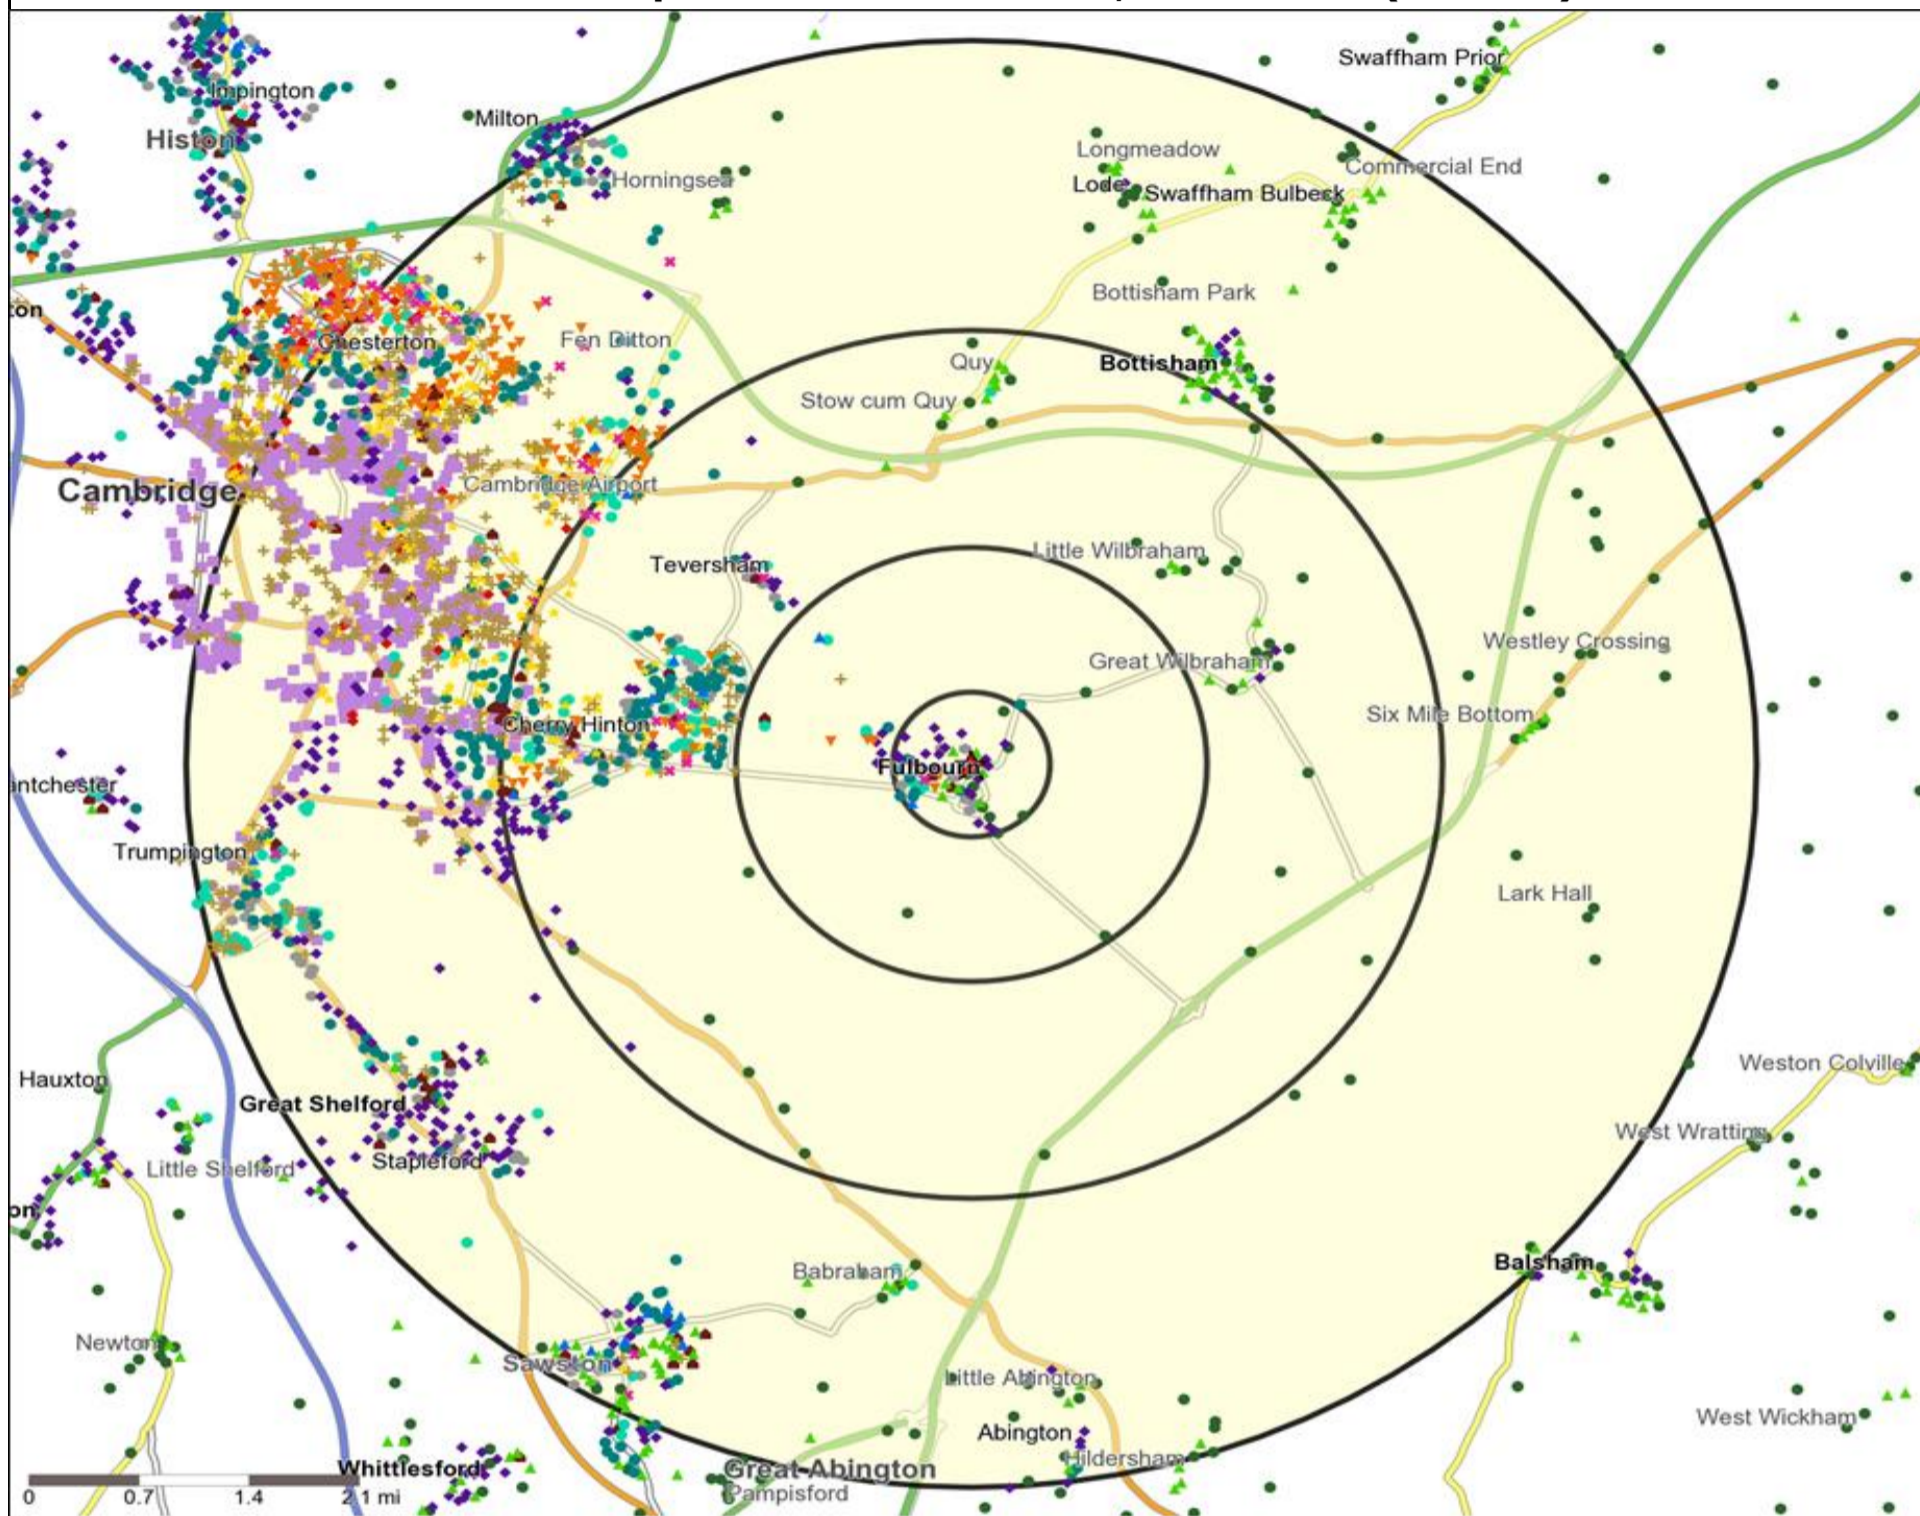

Mosaic UK Map and Data: SIX BELLS, FULBOURN (200346)

Copyright Experian Ltd, HERE 2015. Ordnance Survey © Crown copyright 2015