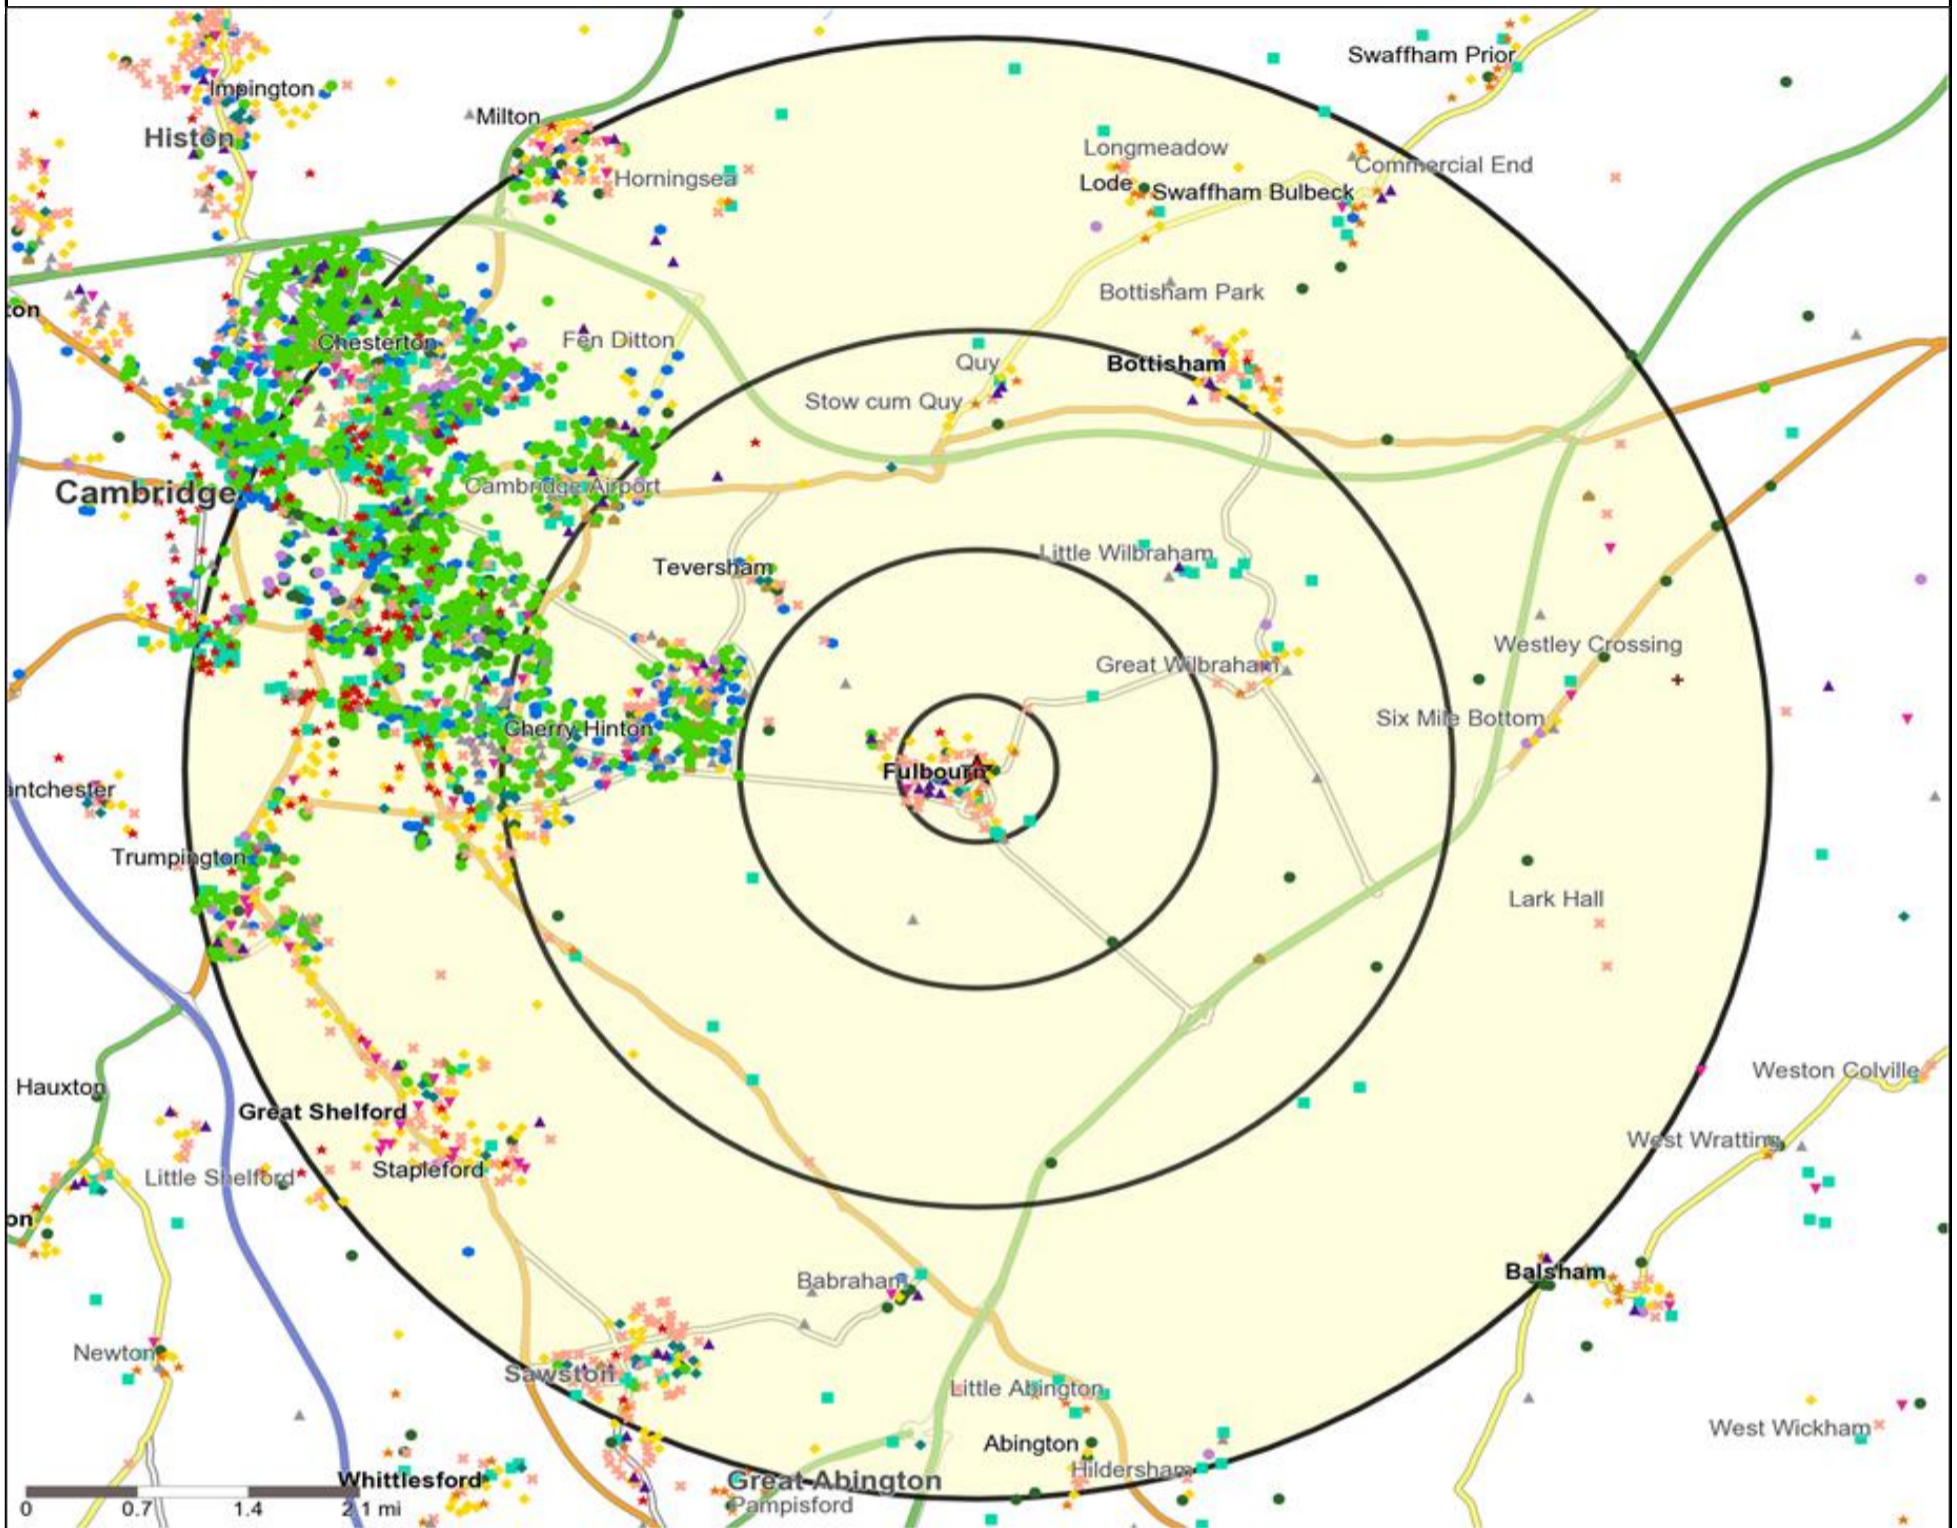

Occasions Map and Data: SIX BELLS, FULBOURN (200346)

Copyright Experian Ltd, HERE 2015. Ordnance Survey © Crown copyright 2015

- ★ Location
- 0.5, 1.5, 3 & 5 Mile Distance
- ~ Rivers, Canals and Lakes
- **Occasions Types**
  ■ 01 Mine's a Pint
  ◆ 02 Early Doors
  ● 03 Everyday is Friday
- ▲ 04 Weekend Millionaires
  ● 05 Out On The Town
  ▲ 06 Business and Pleasure
  ● 07 Sporting Pints
- 08 Student Social
  ▼ 09 Leisurely Lunch
  ✕ 10 Wining and Dining
  ▲ 11 Household Outing
- ★ 12 Midweek Meal Deal
  ◆ 13 Date Night
  ★ 14 Birthday Treat
  + 15 Pre Show Meal

Occasions Data Table

	Count:					Index:				
	0 - 0.5 Miles	0 - 1.5 Miles	0 - 3.0 Miles	0 - 5.0 Miles	15 Min Drivetime	0 - 0.5	0 - 1.5	0 - 3.0	0 - 5.0	15 Min Drivetime
01 Mine's a Pint	139	169	1,275	6,971	4,329	80	73	73	93	86
02 Early Doors	142	170	966	3,253	2,550	97	88	66	52	61
03 Everyday is Friday	125	182	1,349	6,235	4,003	101	111	109	116	112
04 Weekend Millionaires	115	152	1,016	3,870	2,678	64	64	57	50	52
05 Out On The Town	152	208	2,147	9,272	5,946	88	91	124	124	120
06 Business and Pleasure	63	91	1,349	6,087	3,787	71	77	151	158	147
07 Sporting Pints	84	144	2,242	11,313	6,685	44	57	118	138	122
08 Student Social	101	135	889	4,363	3,274	125	126	110	125	141
09 Leisurely Lunch	205	256	1,630	6,926	4,683	121	114	96	95	96
10 Wining and Dining	270	342	2,030	8,466	5,854	140	134	105	102	105
11 Household Outing	117	174	1,554	5,049	3,479	77	86	102	77	79
12 Midweek Meal Deal	80	107	640	2,454	1,972	93	94	74	66	80
13 Date Night	241	302	1,752	6,442	4,668	176	167	128	109	118
14 Birthday Treat	189	250	1,369	6,679	4,364	138	138	100	113	111
15 Pre Show Meal	56	72	580	2,379	1,581	119	115	123	117	117
Number of Occasions	2,079	2,754	20,788	89,759	59,853	100	100	100	100	100