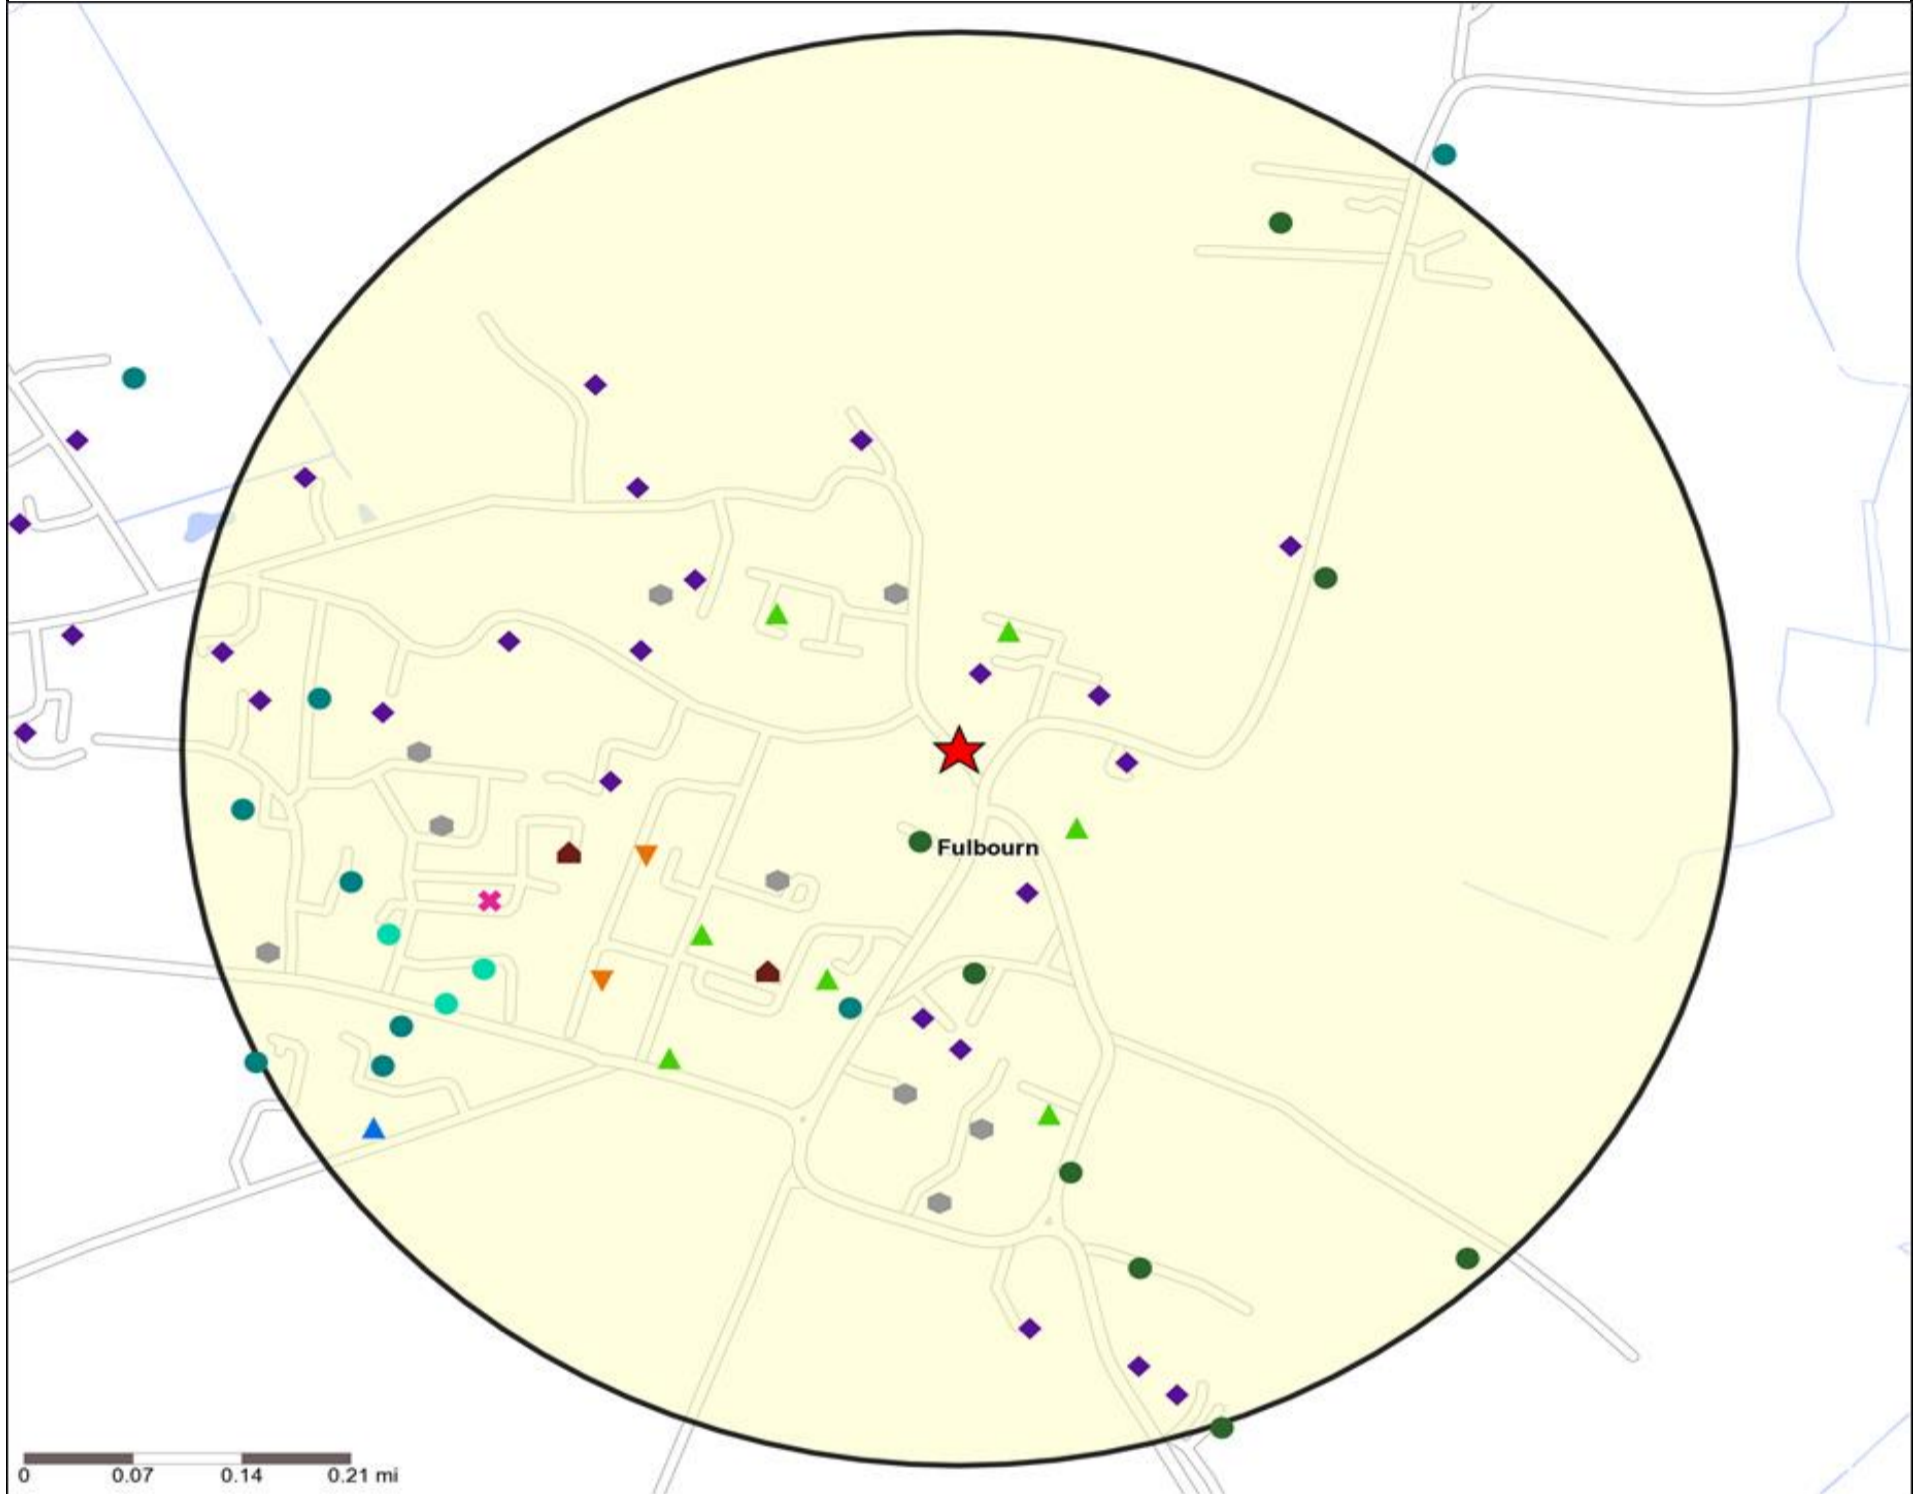

Mosaic UK Map and Data: SIX BELLS, FULBOURN (200346)

Copyright Experian Ltd, HERE 2015. Ordnance Survey © Crown copyright 2015

Location	Mosaic UK Groups	D Rural Reality	H Aspiring Homemakers	L Vintage Value
0.5, 1.5, 3 & 5 Mile Distance	A City Prosperity	E Senior Security	I Family Basics	M Modest Traditions
Rivers, Canals and Lakes	B Prestige Positions	F Suburban Stability	J Transient Renters	N Urban Cohesion
	C Country Living	G Domestic Success	K Municipal Challenge	O Rental Hubs

Mosaic UK Data Table (Residential)

	Count:	Index:
	0 - 0.5 Miles	0 - 0.5 Miles
A City Prosperity (18+)	0	0
B Prestige Positions (18+)	800	420
C Country Living (18+)	216	119
D Rural Reality (18+)	242	134
E Senior Security (18+)	295	139
F Suburban Stability (18+)	43	27
G Domestic Success (18+)	454	207
H Aspiring Homemakers (18+)	164	69
I Family Basics (18+)	154	82
J Transient Renters (18+)	83	55
K Municipal Challenge (18+)	0	0
L Vintage Value (18+)	116	71
M Modest Traditions (18+)	0	0
N Urban Cohesion (18+)	0	0
O Rental Hubs (18+)	46	23
Adults 18+ estimate 2015	2,613	100