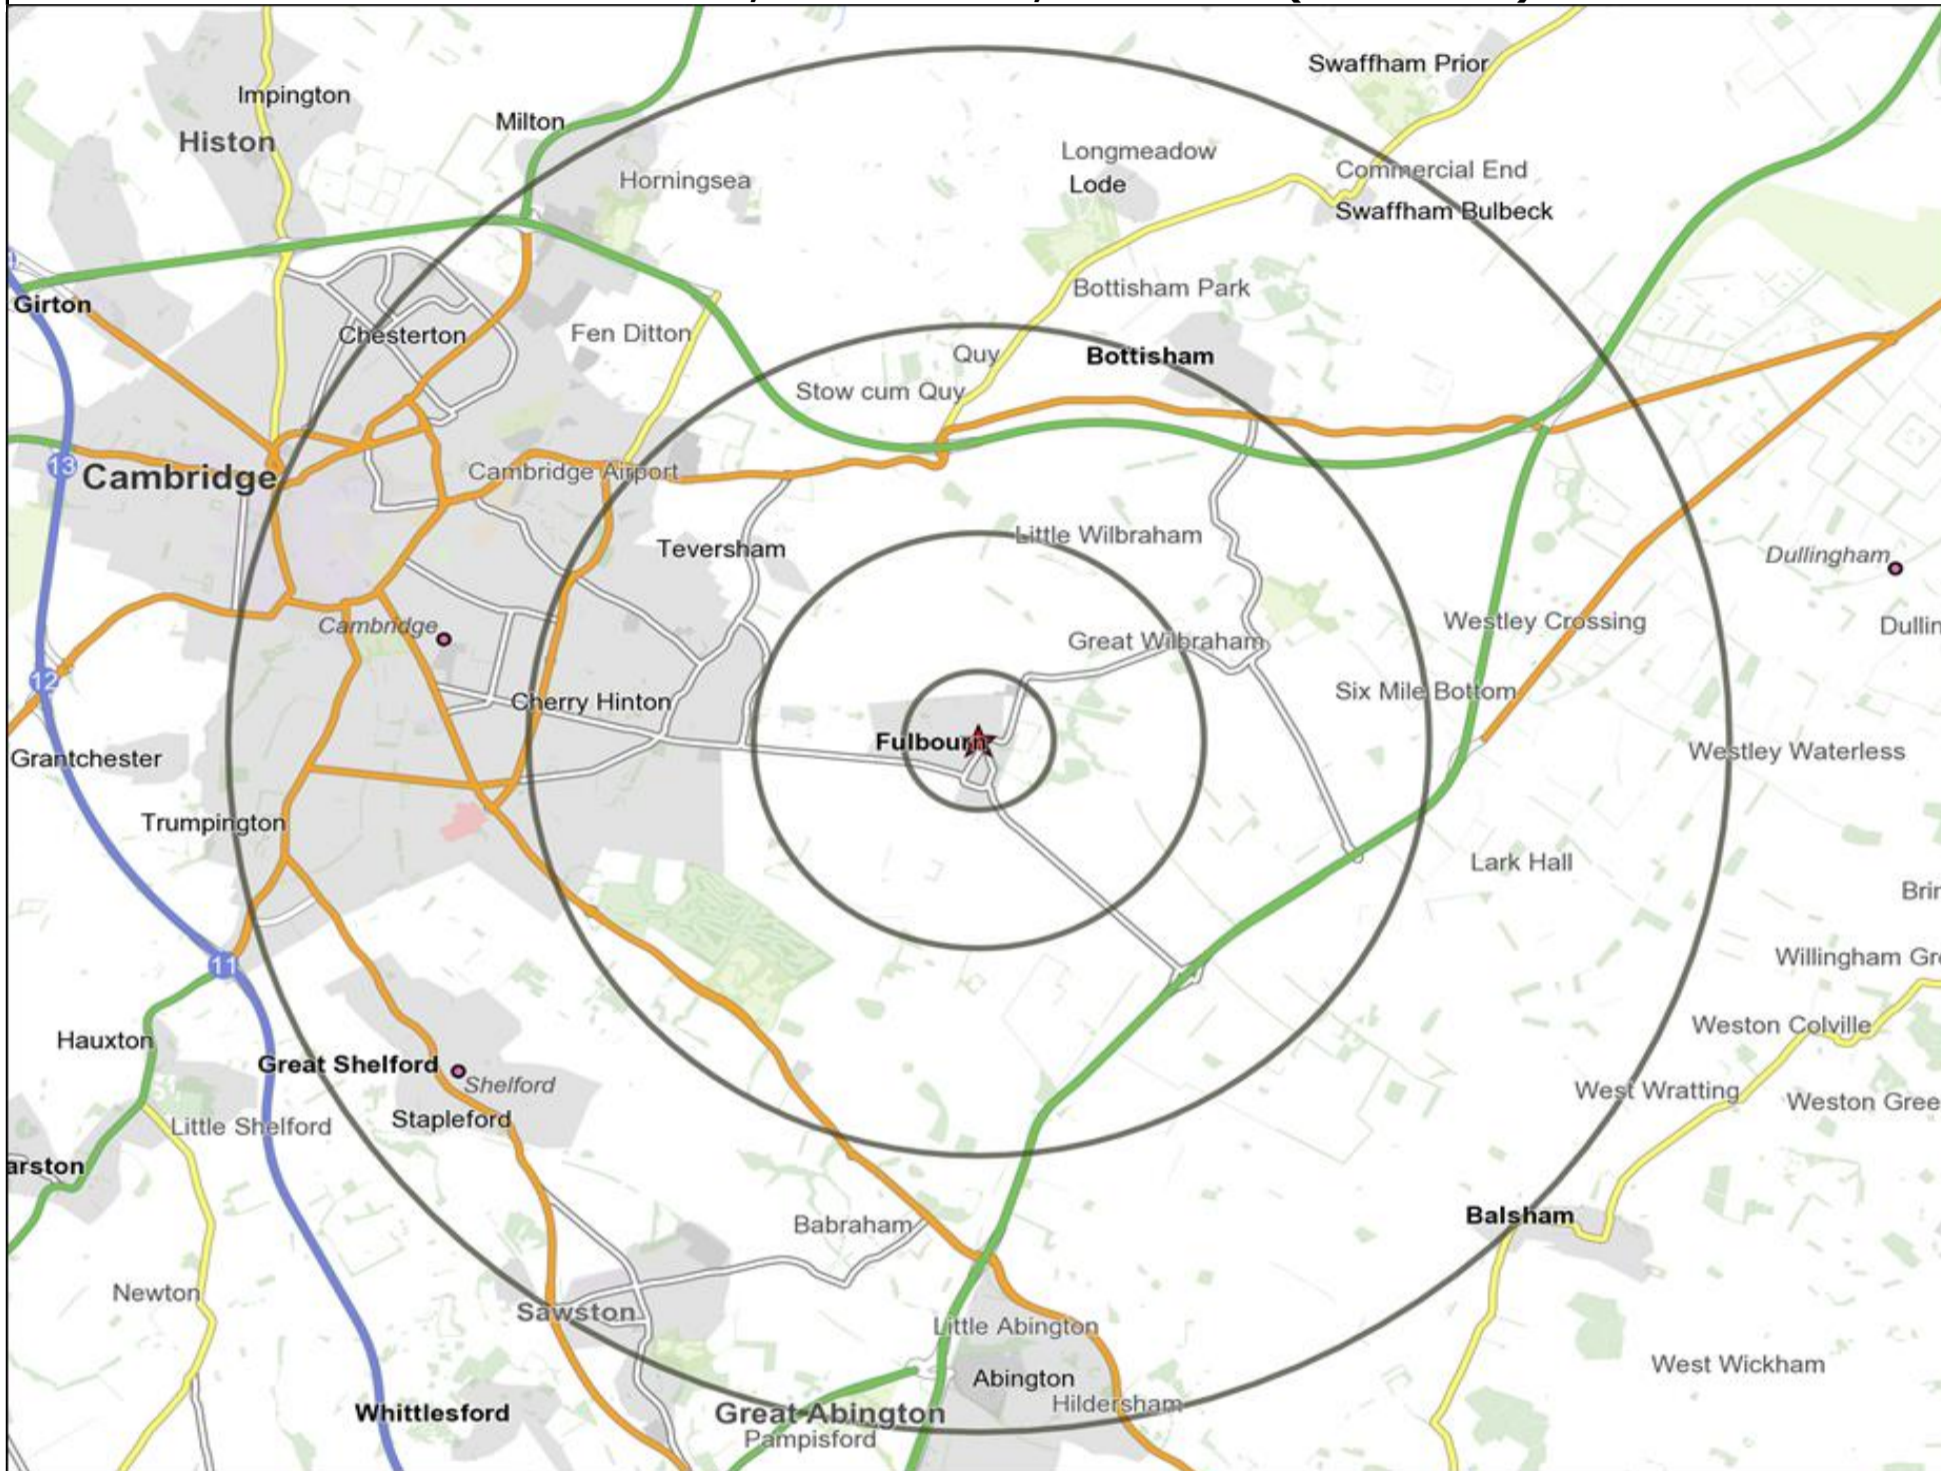

**Customer Profile Report for SIX BELLS, FULBOURN (Punch Outlet Number: 200346)
9 HIGH STREET, CAMBRIDGE, CB21 5DH (CB21 5DH)**

Copyright Experian Ltd, HERE 2015. Ordnance Survey © Crown copyright 2015

★ Location   ○ 0.5, 1.5, 3 & 5 Mile Distance

Age Data Table

	Count:					Index:				
	0 - 0.5 Miles	0 - 1.5 Miles	0 - 3.0 Miles	0 - 5.0 Miles	15 Min Drivetime	0 - 0.5 Miles	0 - 1.5 Miles	0 - 3.0 Miles	0 - 5.0 Miles	15 Min Drivetime
0-15	566	744	5,456	23,057	15,394	93	97	107	87	94
16-17	63	87	623	2,745	1,878	84	91	99	84	93
18-24	211	289	2,037	22,052	9,764	72	78	83	173	124
25-34	293	407	3,752	24,116	13,830	66	73	101	125	116
35-44	368	488	3,944	18,751	11,947	90	94	115	105	108
45-54	423	530	3,594	16,810	11,327	92	91	94	84	92
55-64	403	502	2,855	12,865	8,646	110	108	93	81	88
65+	914	1,054	4,834	20,622	14,341	157	143	99	81	91
Population estimate 2015	3,241	4,101	27,095	141,018	87,127	100	100	100	100	100

Ethnicity - Census 2011

	Count:					%:				
	0 - 0.5 Miles	0 - 1.5 Miles	0 - 3.0 Miles	0 - 5.0 Miles	15 Min Drivetime	0 - 0.5 Miles	0 - 1.5 Miles	0 - 3.0 Miles	0 - 5.0 Miles	15 Min Drivetime
White	2,617	3,411	22,208	112,632	71,448	93%	93%	82%	84%	85%
Mixed / Multiple Ethnic Groups	53	66	740	3,789	2,133	2%	2%	3%	3%	3%
Asian / Asian British	97	147	3,435	12,690	7,566	3%	4%	13%	10%	9%
Black / African / Caribbean / Black British	27	35	421	1,983	1,251	1%	1%	2%	1%	1%
Other Ethnic Group	21	26	406	2,225	1,210	1%	1%	1%	2%	1%
All People (Ethnic Group)	2,815	3,685	27,210	133,319	83,608	100	100	100	100	100