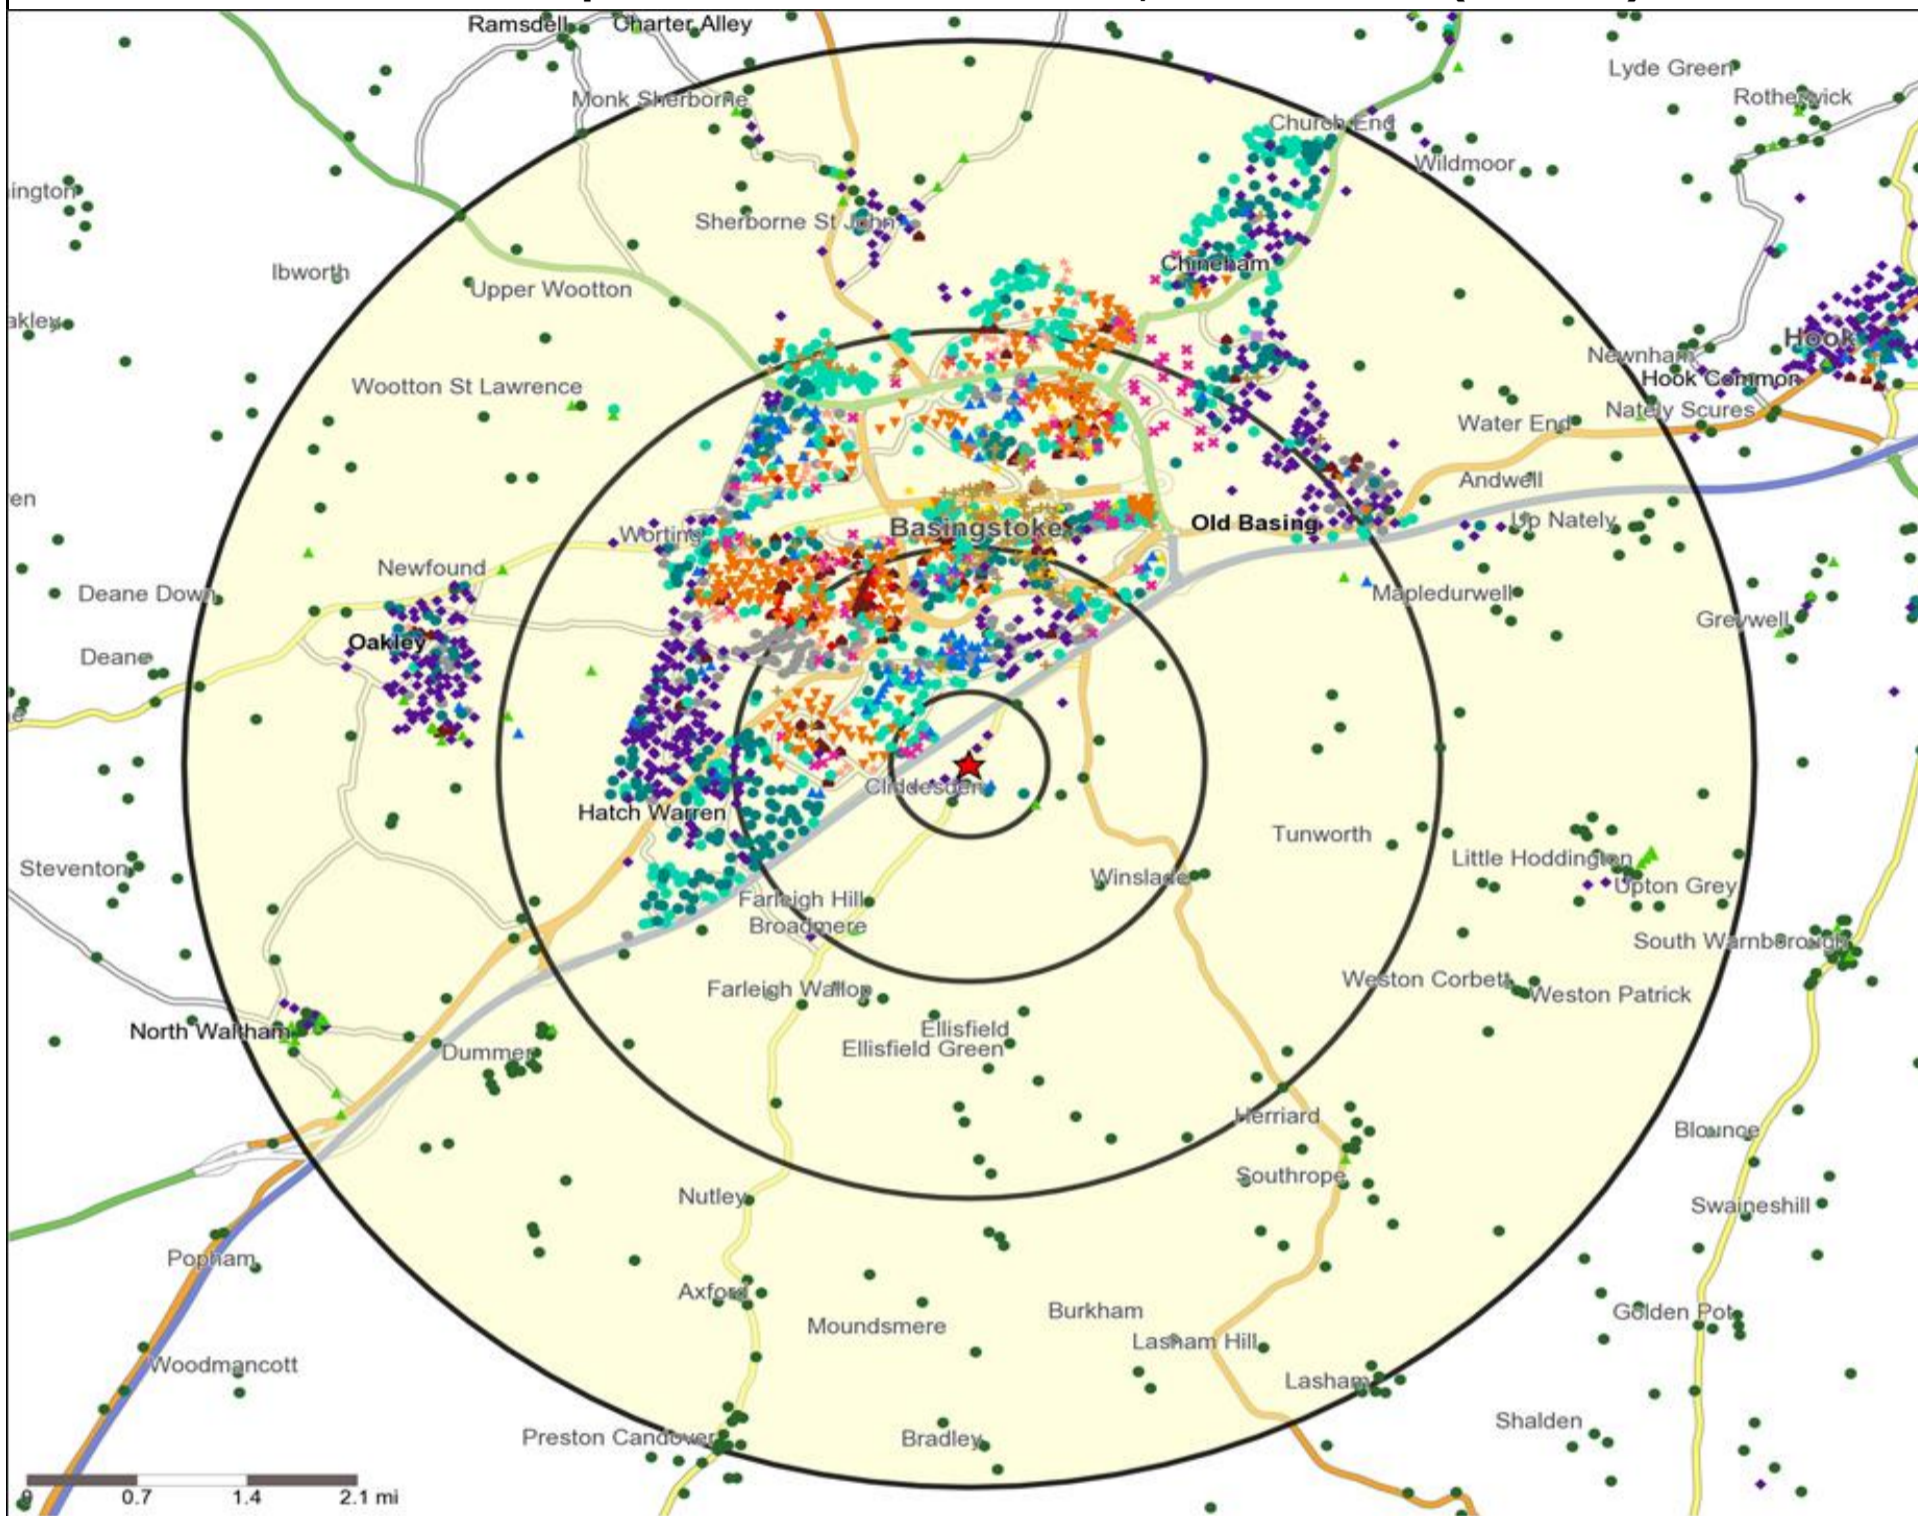

Mosaic UK Map and Data: JOLLY FARMER, CLIDDESSEN (300203)

Copyright Experian Ltd, HERE 2015. Ordnance Survey © Crown copyright 2015

- Location
- 0.5, 1.5, 3 & 5 Mile Distance
- Rivers, Canals and Lakes
- **Mosaic UK Groups**
- A City Prosperity
- D Rural Reality
- E Senior Security
- H Aspiring Homemakers
- I Family Basics
- L Vintage Value
- B Prestige Positions
- F Suburban Stability
- J Transient Renters
- M Modest Traditions
- C Country Living
- G Domestic Success
- K Municipal Challenge
- N Urban Cohesion
- O Rental Hubs

Mosaic UK Data Table (Residential)

	Count:					Index:				
	0 - 0.5 Miles	0 - 1.5 Miles	0 - 3.0 Miles	0 - 5.0 Miles	15 Min Drivetime	0 - 0.5	0 - 1.5	0 - 3.0	0 - 5.0	15 Min Drivetime
A City Prosperity (18+)	0	4	149	157	157	0	0	5	4	4
B Prestige Positions (18+)	222	1,314	6,431	12,530	16,766	238	80	129	180	219
C Country Living (18+)	71	162	548	3,285	5,438	80	10	12	50	75
D Rural Reality (18+)	6	16	46	711	1,382	7	1	1	11	19
E Senior Security (18+)	33	2,045	4,926	6,123	6,221	32	111	89	79	73
F Suburban Stability (18+)	49	1,570	3,051	3,230	3,327	63	114	73	55	52
G Domestic Success (18+)	41	3,328	8,902	13,617	14,947	38	175	155	170	170
H Aspiring Homemakers (18+)	416	4,197	13,673	20,176	20,663	358	204	220	232	217
I Family Basics (18+)	142	4,838	13,802	15,815	15,971	154	296	280	230	211
J Transient Renters (18+)	298	969	2,657	3,016	3,036	404	74	67	55	50
K Municipal Challenge (18+)	0	285	1,003	1,007	1,007	0	21	25	18	16
L Vintage Value (18+)	0	1,481	3,147	3,908	4,084	0	104	73	65	62
M Modest Traditions (18+)	0	1,005	3,374	4,380	4,380	0	93	104	97	88
N Urban Cohesion (18+)	0	98	858	858	858	0	8	24	17	16
O Rental Hubs (18+)	0	1,309	5,765	6,558	6,579	0	75	109	89	81
Adults 18+ estimate 2015	1,278	22,621	68,332	95,371	104,816	100	100	100	100	100