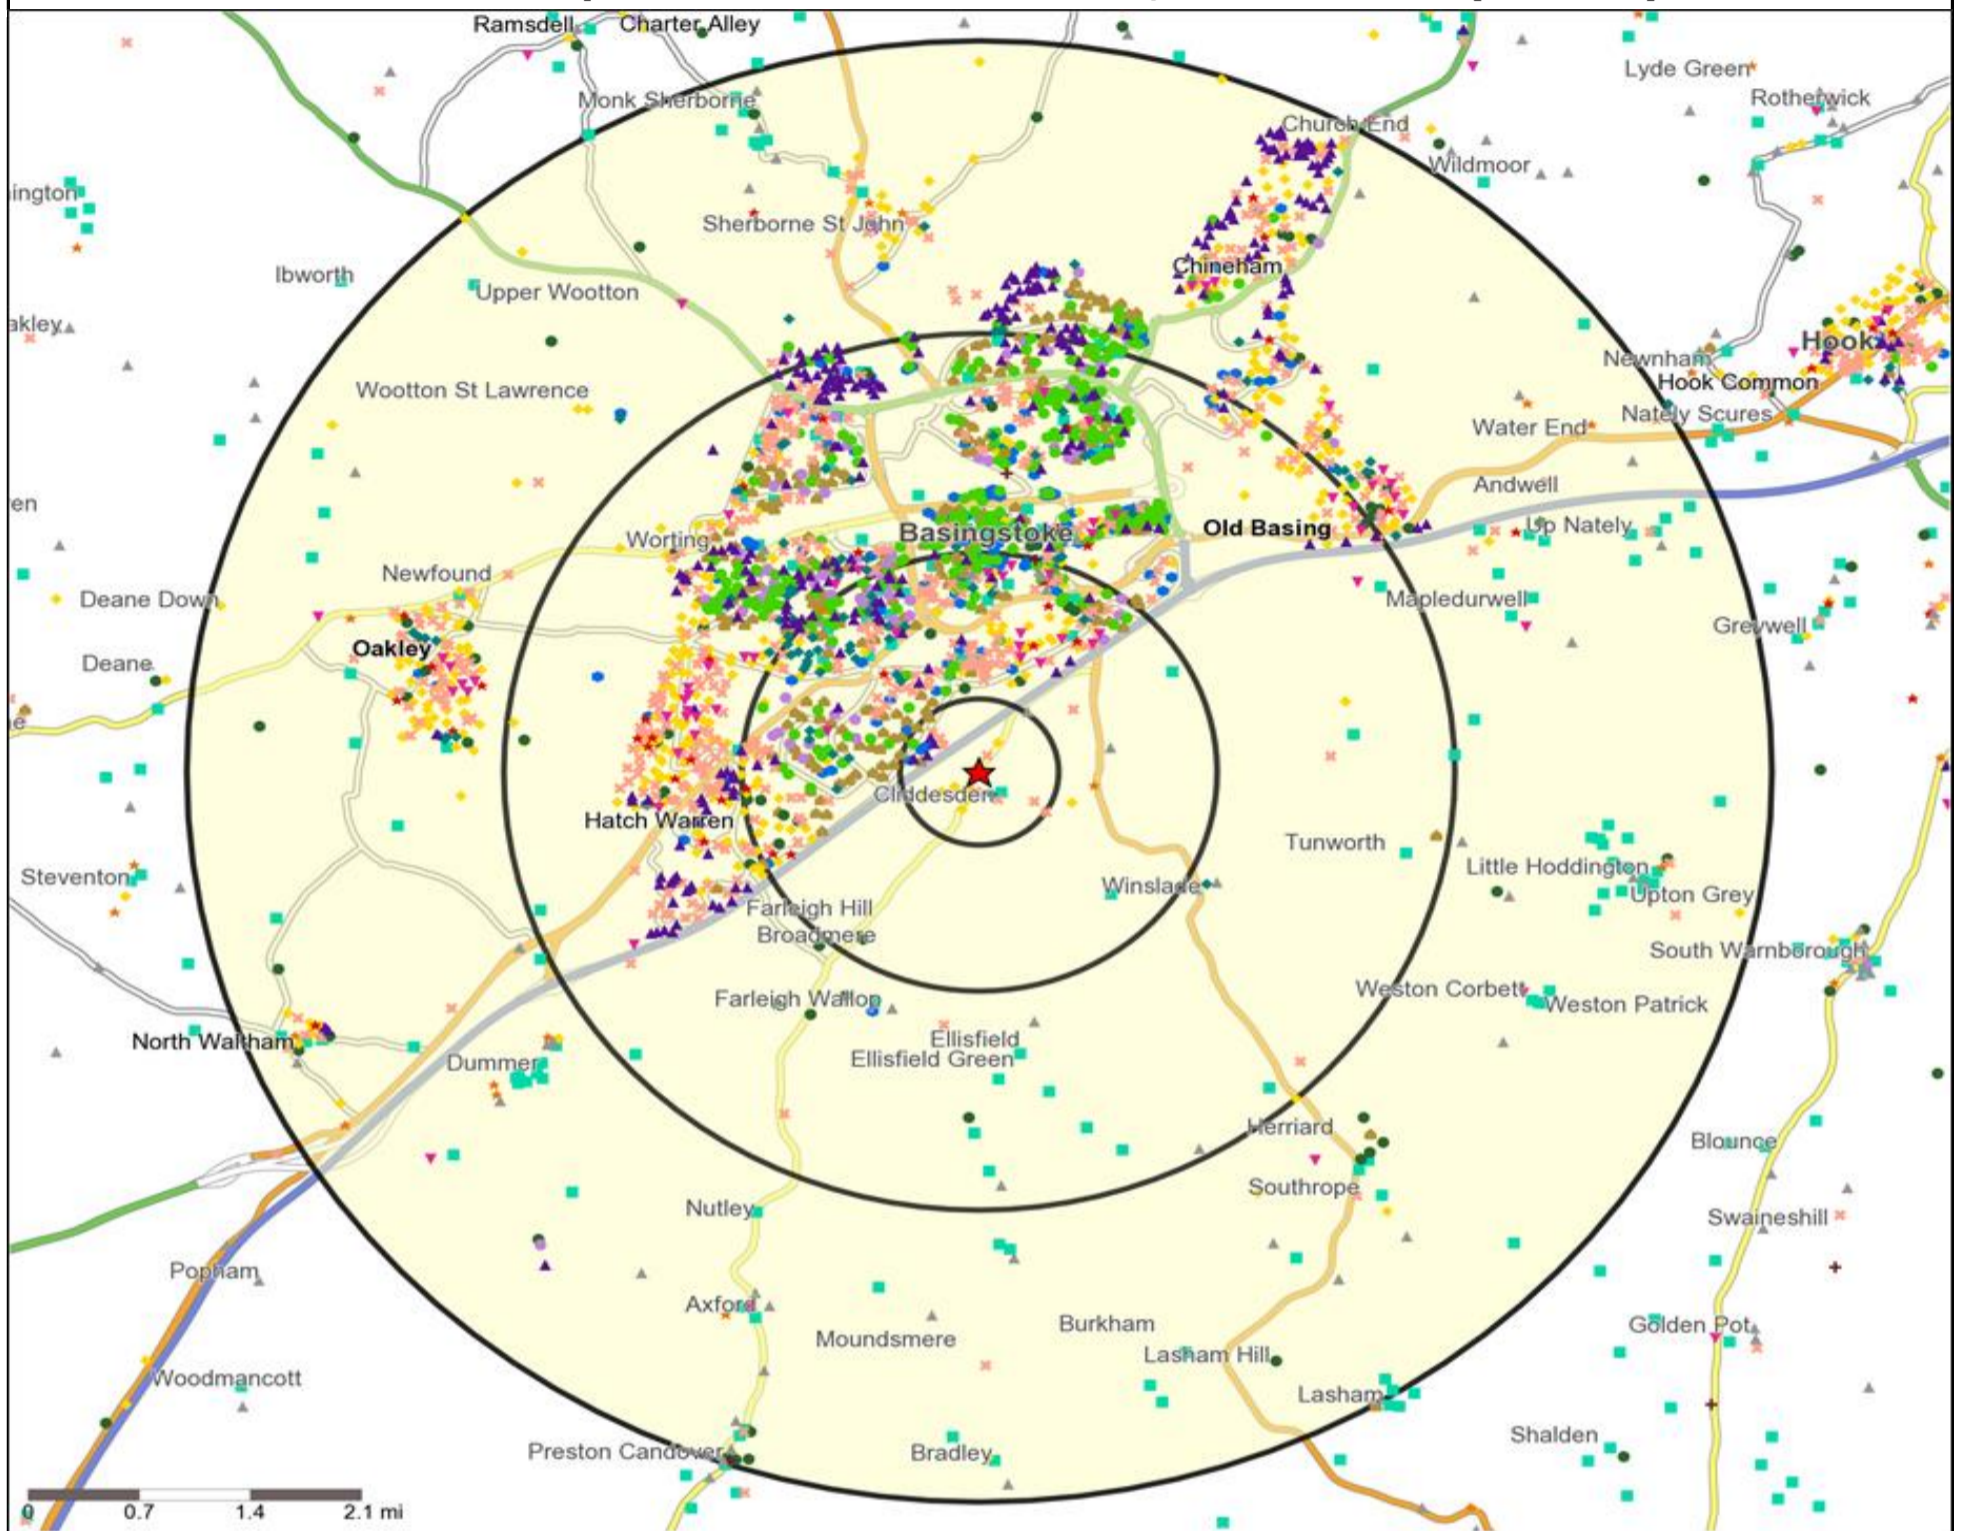

Occasions Map and Data: JOLLY FARMER, CLIDDESSEN (300203)

Copyright Experian Ltd, HERE 2015. Ordnance Survey © Crown copyright 2015

- ★ Location
- 0.5, 1.5, 3 & 5 Mile Distance
- ~ Rivers, Canals and Lakes
- Occasions Types
- 01 Mine's a Pint
- 02 Early Doors
- 03 Everyday is Friday
- ▲ 04 Weekend Millionaires
- 05 Out On The Town
- ▲ 06 Business and Pleasure
- 07 Sporting Pints
- 08 Student Social
- ▼ 09 Leisurely Lunch
- ▲ 10 Wining and Dining
- ▲ 11 Household Outing
- ★ 12 Midweek Meal Deal
- 13 Date Night
- ★ 14 Birthday Treat
- + 15 Pre Show Meal

Occasions Data Table

	Count:					Index:				
	0 - 0.5 Miles	0 - 1.5 Miles	0 - 3.0 Miles	0 - 5.0 Miles	15 Min Drivetime	0 - 0.5	0 - 1.5	0 - 3.0	0 - 5.0	15 Min Drivetime
01 Mine's a Pint	45	1,200	3,446	4,818	5,386	49	68	62	63	65
02 Early Doors	67	1,391	3,825	5,263	5,731	88	94	83	83	83
03 Everyday is Friday	75	1,729	5,429	7,057	7,487	115	136	138	130	127
04 Weekend Millionaires	96	1,726	5,897	8,559	8,905	102	94	104	109	105
05 Out On The Town	109	1,842	6,268	8,443	8,940	121	104	114	112	109
06 Business and Pleasure	47	868	2,753	3,912	4,343	101	95	97	100	103
07 Sporting Pints	86	1,851	6,259	7,873	8,082	86	95	104	94	90
08 Student Social	48	749	2,140	3,172	3,682	114	91	84	90	96
09 Leisurely Lunch	81	1,592	4,815	6,829	7,554	91	92	90	92	94
10 Wining and Dining	109	1,851	5,888	8,662	9,598	108	94	96	103	105
11 Household Outing	98	2,109	6,105	7,822	8,257	123	135	126	117	114
12 Midweek Meal Deal	32	710	2,141	2,772	2,999	71	81	79	74	74
13 Date Night	101	1,557	4,789	7,200	8,114	141	111	110	120	125
14 Birthday Treat	69	1,529	4,559	6,333	7,062	96	109	105	106	109
15 Pre Show Meal	25	512	1,595	2,211	2,375	101	106	107	107	106
Number of Occasions	1,088	21,216	65,909	90,926	98,515	100	100	100	100	100