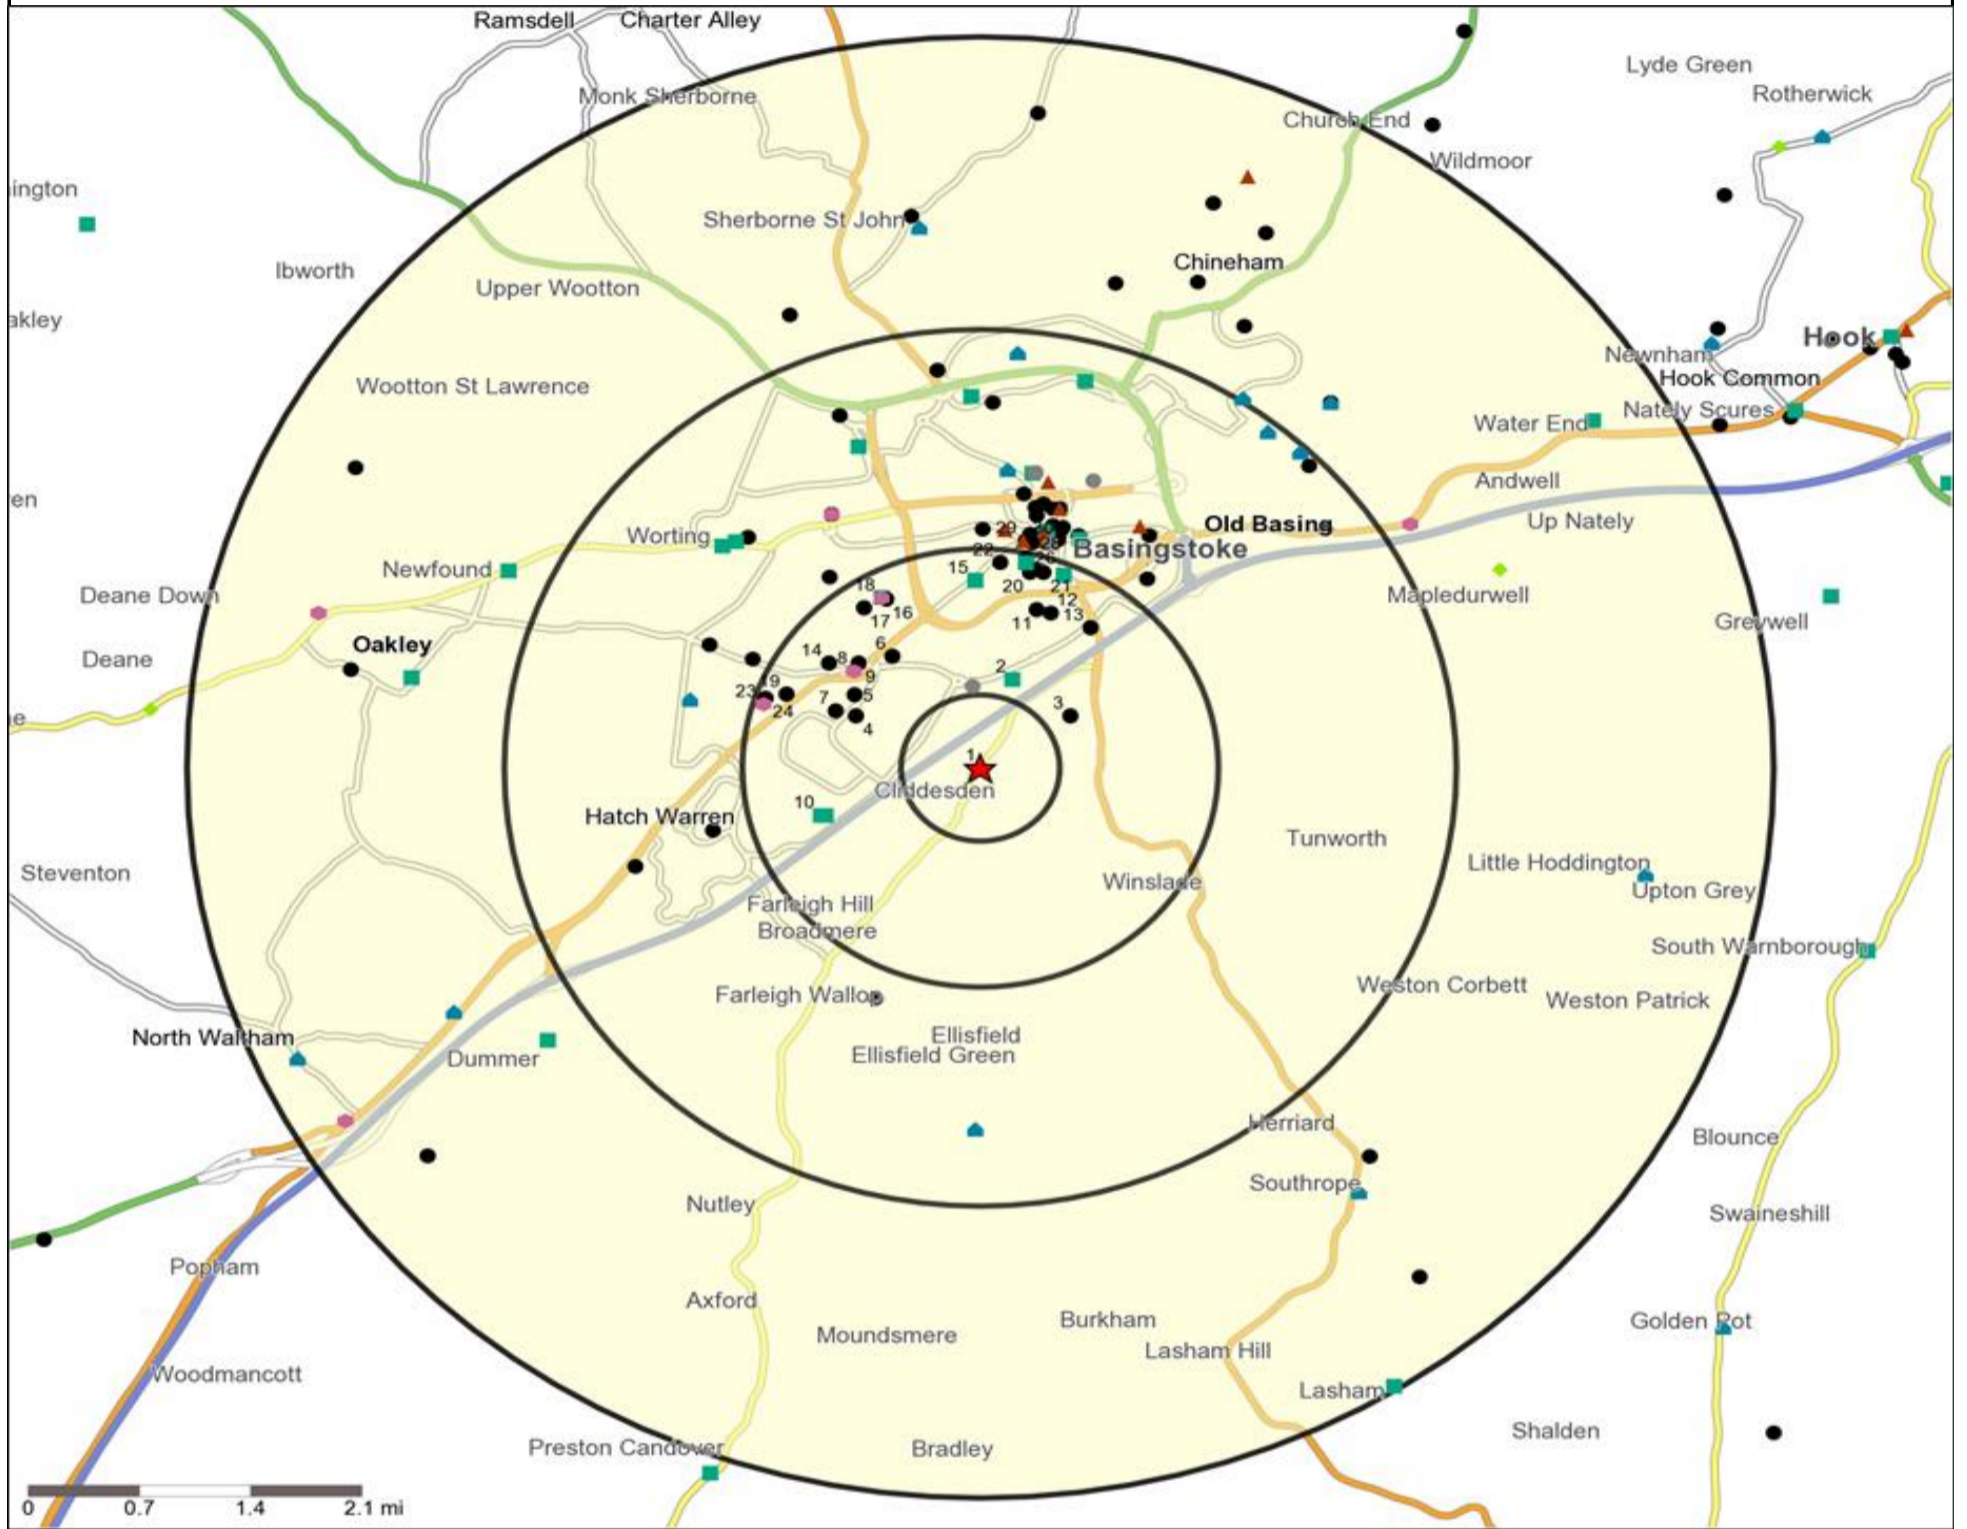

Competition Map and Data: JOLLY FARMER, CLIDDESDEN (300203)

Numbers on competition points relate to the distance ranking in the competition table on page 7. Copyright Experian Ltd, HERE 2015. Ordnance Survey © Crown copyright 2015

- ★ Location
- Branded Food
- ▲ Dry Led
- Café / Wine Bar
- Other
- 0.5, 1.5, 3 & 5 Mile Distance
- ▲ Circuit Bar
- Rural Character
- ~ Rivers, Canals and Lakes
- Community Local

Competition Type Summary Table

Reporting Category	0 - 0.5 Miles	0 - 1.5 Miles	0 - 3.0 Miles	0 - 5.0 Miles
Café / Wine Bar	0	0	4	4
Circuit Bar	0	0	9	10
Community Local	0	4	13	18
Dry Led	1	1	7	13
Branded Food Pub	0	3	4	8
Rural	0	0	0	1
Other	0	18	75	90
Total	1	26	112	144