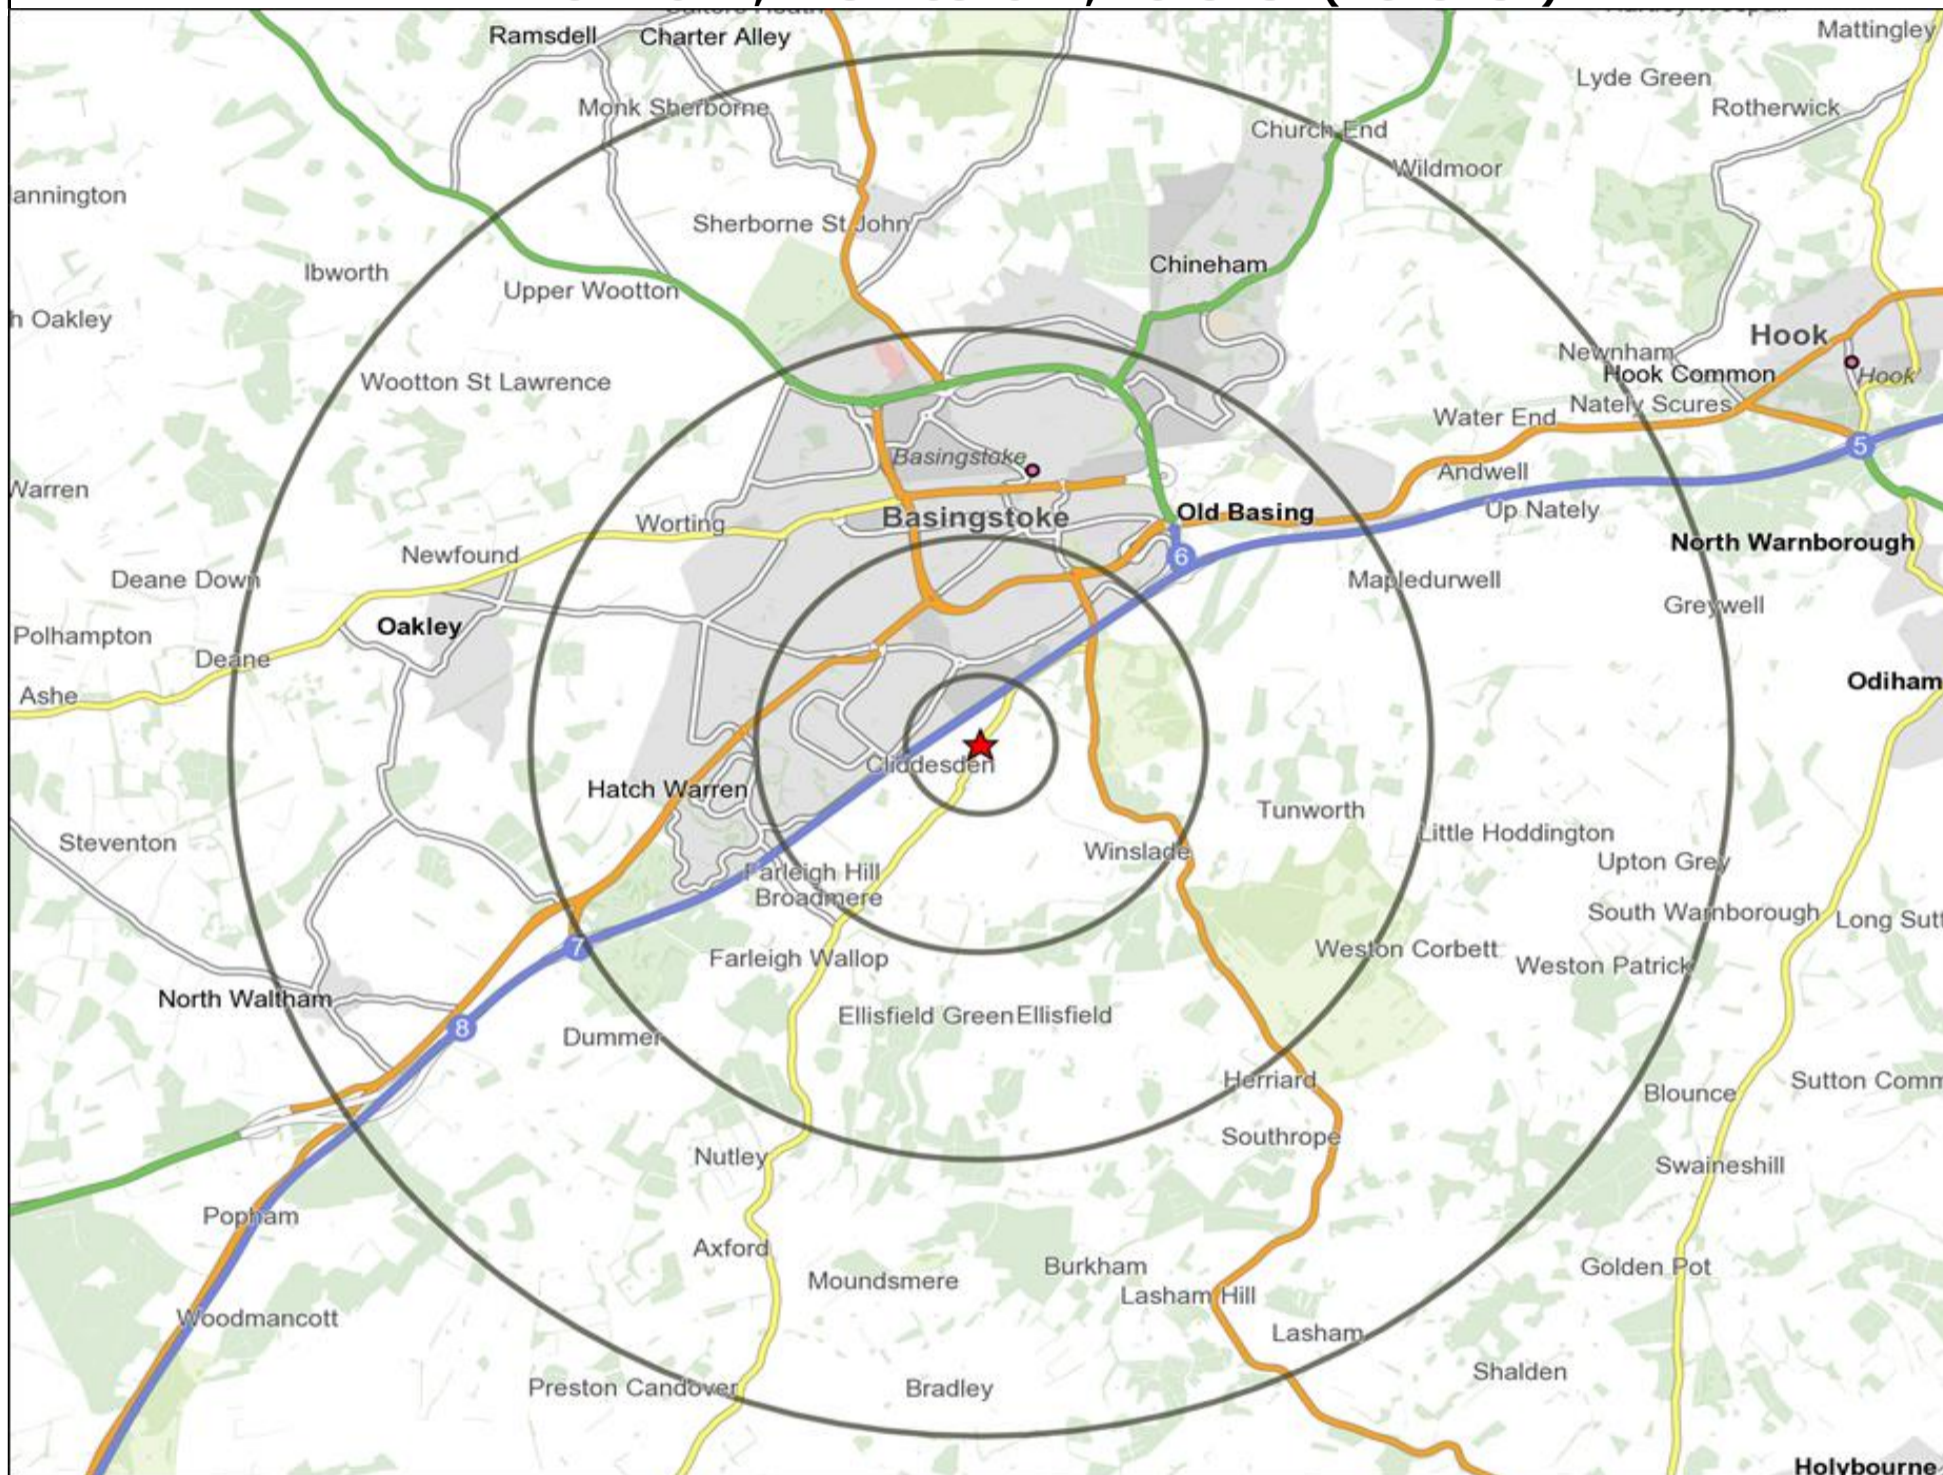

**Customer Profile Report for JOLLY FARMER, CLIDDESSEN (Punch Outlet Number: 300203)
FARLEIGH ROAD, BASINGSTOKE, RG25 2JL (RG25 2JL)**

Copyright Experian Ltd, HERE 2015. Ordnance Survey © Crown copyright 2015

★ Location ○ 0.5, 1.5, 3 & 5 Mile Distance

Age Data Table

	Count:					Index:				
	0 - 0.5 Miles	0 - 1.5 Miles	0 - 3.0 Miles	0 - 5.0 Miles	15 Min Drivetime	0 - 0.5 Miles	0 - 1.5 Miles	0 - 3.0 Miles	0 - 5.0 Miles	15 Min Drivetime
0-15	285	5,786	18,291	25,455	27,833	95	105	109	109	109
16-17	34	908	2,418	3,208	3,522	92	133	117	111	111
18-24	114	2,186	7,032	9,357	9,931	79	82	87	83	80
25-34	229	3,979	13,914	18,874	19,854	105	99	114	111	106
35-44	244	3,948	12,603	17,592	19,316	121	106	111	112	112
45-54	299	4,496	12,614	18,119	20,429	132	108	100	103	106
55-64	185	3,174	8,531	12,441	14,127	103	96	85	89	92
65+	205	4,853	13,816	19,187	21,355	71	92	86	86	87
Population estimate 2015	1,595	29,330	89,219	124,233	136,367	100	100	100	100	100

Ethnicity - Census 2011

	Count:					%:				
	0 - 0.5 Miles	0 - 1.5 Miles	0 - 3.0 Miles	0 - 5.0 Miles	15 Min Drivetime	0 - 0.5 Miles	0 - 1.5 Miles	0 - 3.0 Miles	0 - 5.0 Miles	15 Min Drivetime
White	1,446	26,192	77,612	107,462	118,971	93%	92%	90%	91%	91%
Mixed / Multiple Ethnic Groups	23	548	1,771	2,291	2,444	1%	2%	2%	2%	2%
Asian / Asian British	49	1,298	5,024	6,183	6,360	3%	5%	6%	5%	5%
Black / African / Caribbean / Black British	23	358	1,323	1,745	1,794	1%	1%	2%	1%	1%
Other Ethnic Group	7	137	391	481	520	0%	0%	0%	0%	0%
All People (Ethnic Group)	1,548	28,533	86,121	118,162	130,089	100	100	100	100	100