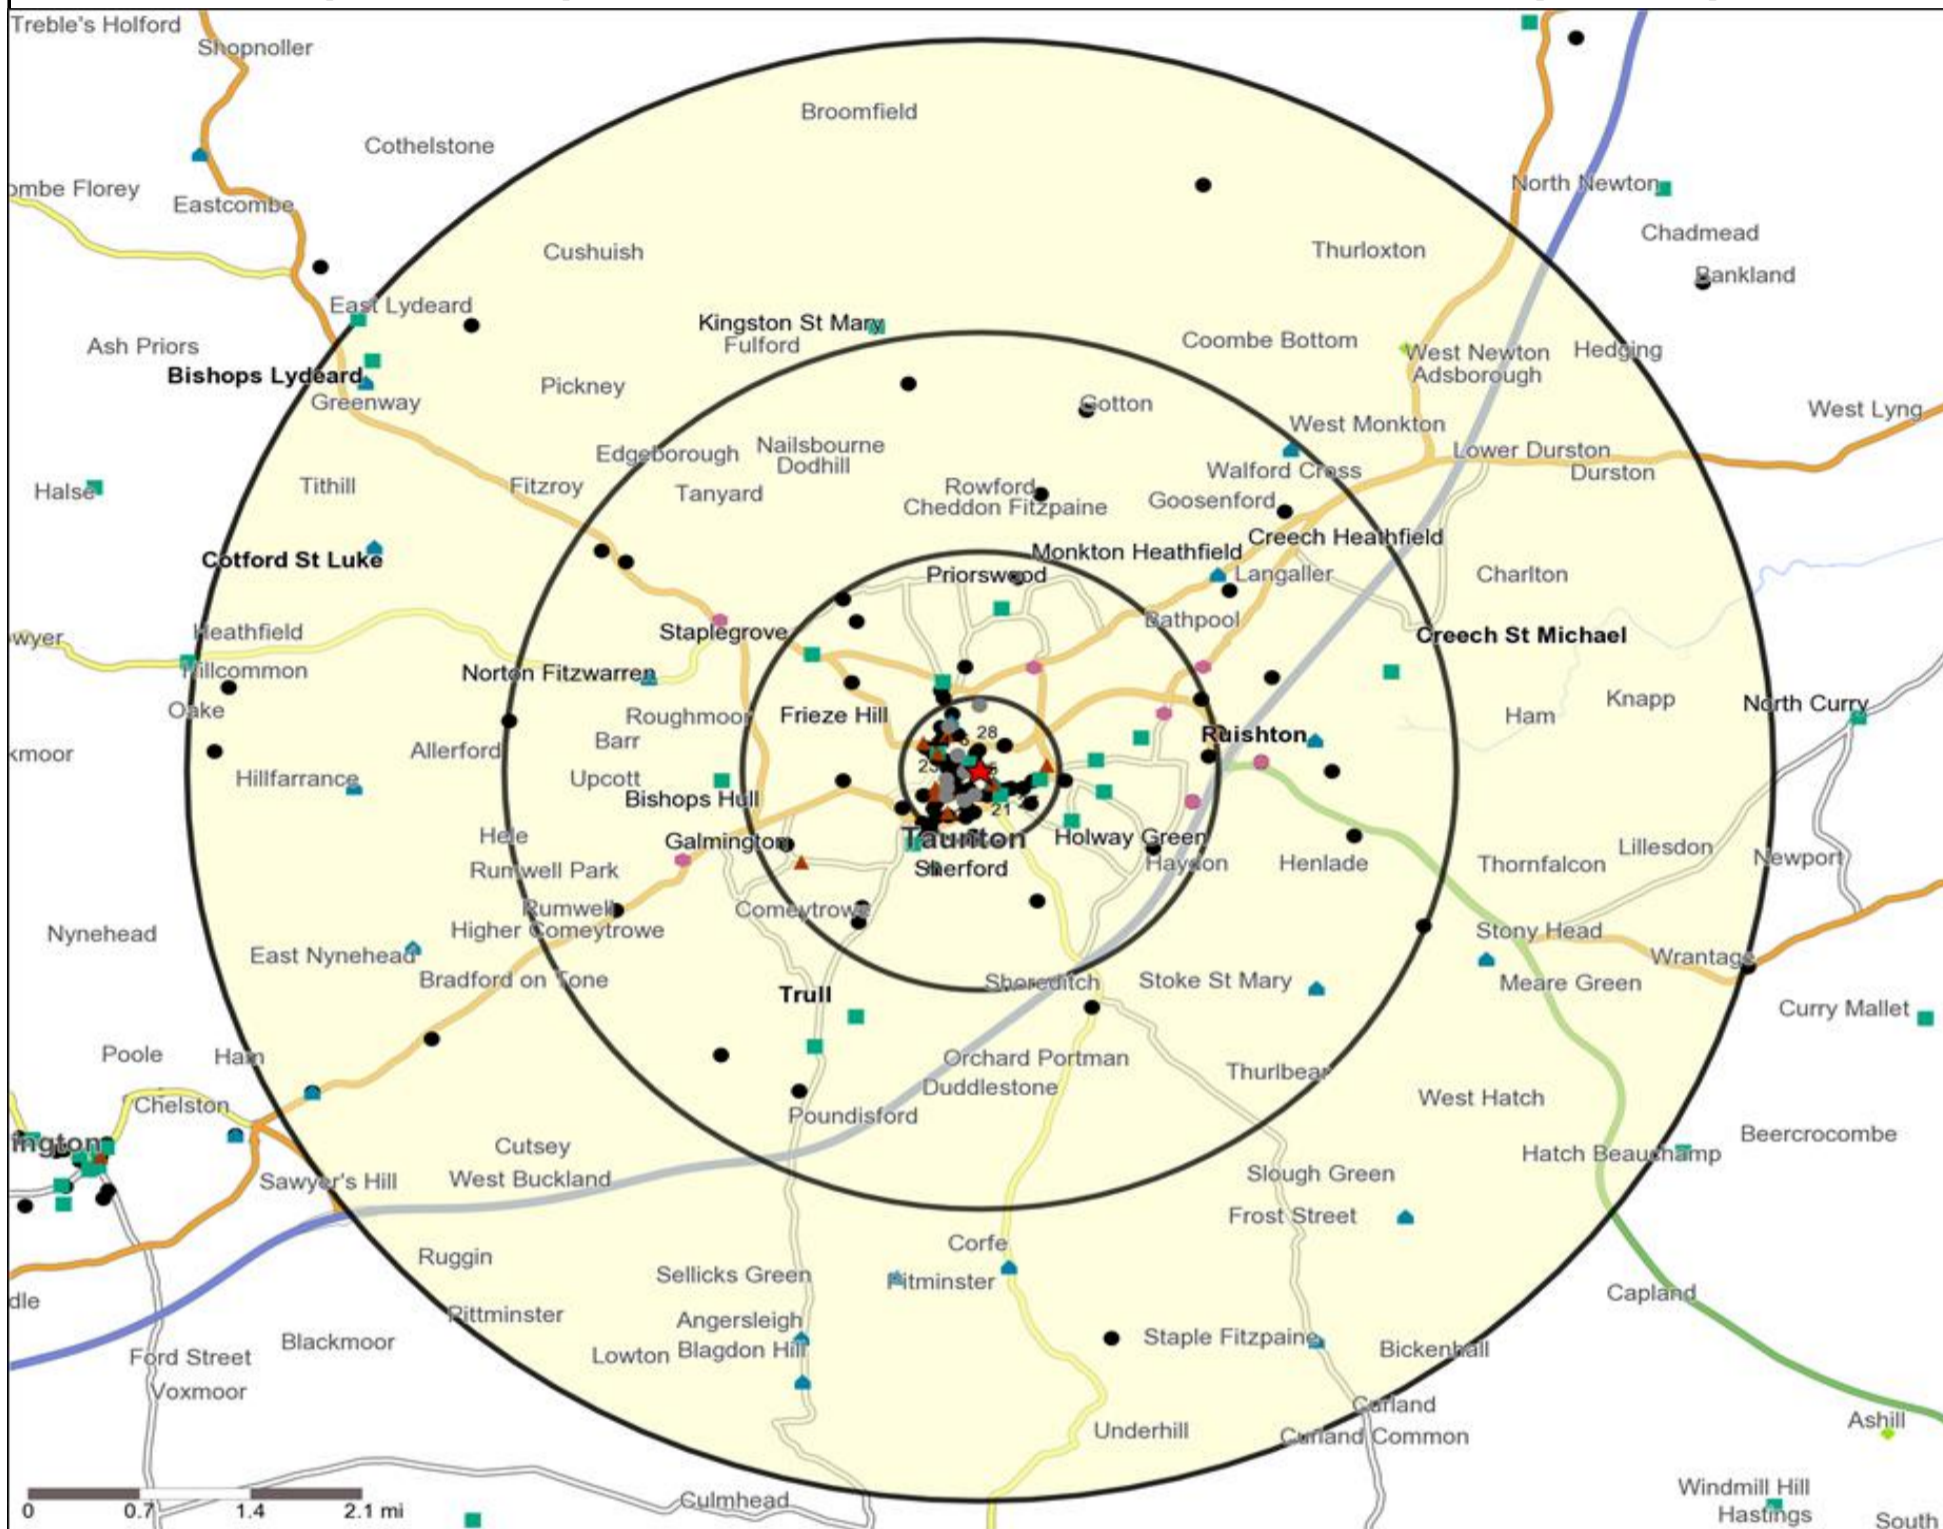

Competition Map and Data: PRINCESS ROYAL INN, TAUNTON (203141)

Numbers on competition points relate to the distance ranking in the competition table on page 7. Copyright Experian Ltd, HERE 2015. Ordnance Survey © Crown copyright 2015

- ★ Location
- ⬠ Branded Food
- ⬠ Dry Led
- Cafe / Wine Bar
- Other
- 0.5, 1.5, 3 & 5 Mile Distance
- ▲ Circuit Bar
- Rural Character
- ~ Rivers, Canals and Lakes
- Community Local

Competition Type Summary Table

Reporting Category	0 - 0.5 Miles	0 - 1.5 Miles	0 - 3.0 Miles	0 - 5.0 Miles
Café / Wine Bar	10	10	10	10
Circuit Bar	10	11	12	12
Community Local	5	13	16	18
Dry Led	2	2	7	19
Branded Food Pub	0	3	7	7
Rural	0	0	0	2
Other	54	78	99	106
Total	81	117	151	174