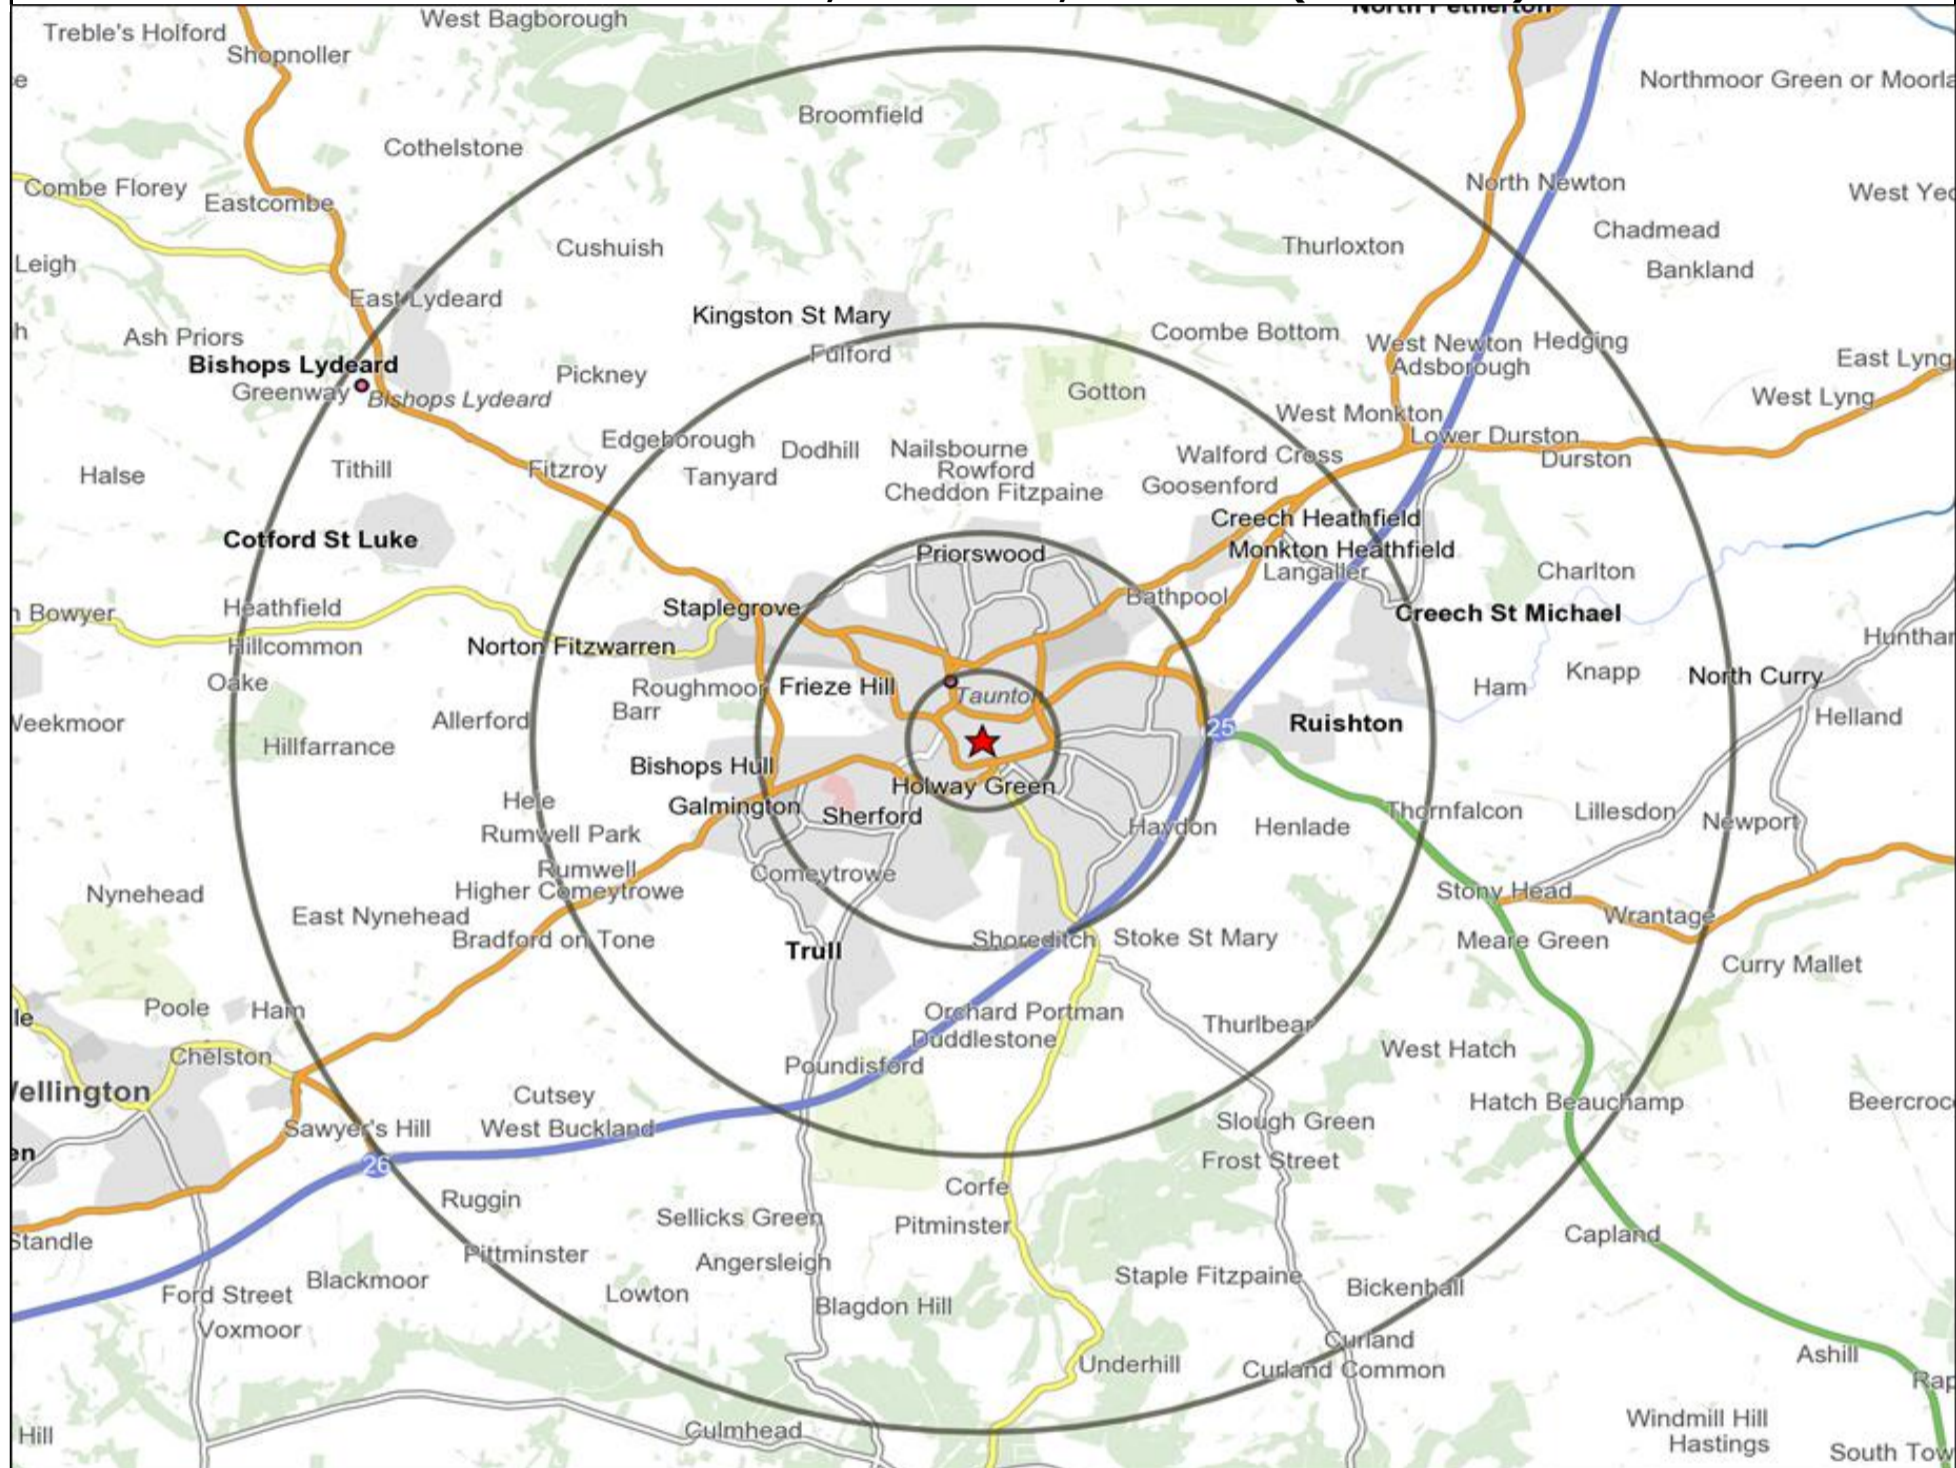

**Customer Profile Report for PRINCESS ROYAL INN, TAUNTON (Punch Outlet Number: 203141)
25 CANON STREET, TAUNTON, TA1 1SW (TA 1 1SW)**

Copyright Experian Ltd, HERE 2015. Ordnance Survey © Crown copyright 2015

★ Location   ○ 0.5, 1.5, 3 & 5 Mile Distance

Age Data Table

	Count:					Index:				
	0 - 0.5 Miles	0 - 1.5 Miles	0 - 3.0 Miles	0 - 5.0 Miles	15 Min Drivetime	0 - 0.5 Miles	0 - 1.5 Miles	0 - 3.0 Miles	0 - 5.0 Miles	15 Min Drivetime
0-15	1,337	9,892	13,113	15,107	17,815	77	96	94	94	94
16-17	211	1,522	1,931	2,155	2,520	99	120	112	109	108
18-24	1,247	4,975	6,424	7,005	8,007	150	100	95	91	88
25-34	2,137	8,307	10,208	11,149	12,902	170	111	100	96	94
35-44	1,094	6,334	8,423	9,738	11,340	94	91	89	90	89
45-54	960	7,100	9,929	11,865	14,044	73	91	94	98	99
55-64	741	5,744	8,296	9,988	11,816	71	93	99	103	104
65+	1,488	10,902	16,023	18,382	22,063	90	111	120	120	122
Population estimate 2015	9,215	54,776	74,347	85,389	100,507	100	100	100	100	100

Ethnicity - Census 2011

	Count:					%:				
	0 - 0.5 Miles	0 - 1.5 Miles	0 - 3.0 Miles	0 - 5.0 Miles	15 Min Drivetime	0 - 0.5 Miles	0 - 1.5 Miles	0 - 3.0 Miles	0 - 5.0 Miles	15 Min Drivetime
White	7,962	51,364	68,578	79,147	92,564	94%	96%	96%	97%	97%
Mixed / Multiple Ethnic Groups	119	579	744	820	917	1%	1%	1%	1%	1%
Asian / Asian British	288	1,139	1,326	1,370	1,537	3%	2%	2%	2%	2%
Black / African / Caribbean / Black British	37	182	211	233	260	0%	0%	0%	0%	0%
Other Ethnic Group	31	184	225	255	304	0%	0%	0%	0%	0%
All People (Ethnic Group)	8,437	53,448	71,084	81,825	95,582	100	100	100	100	100