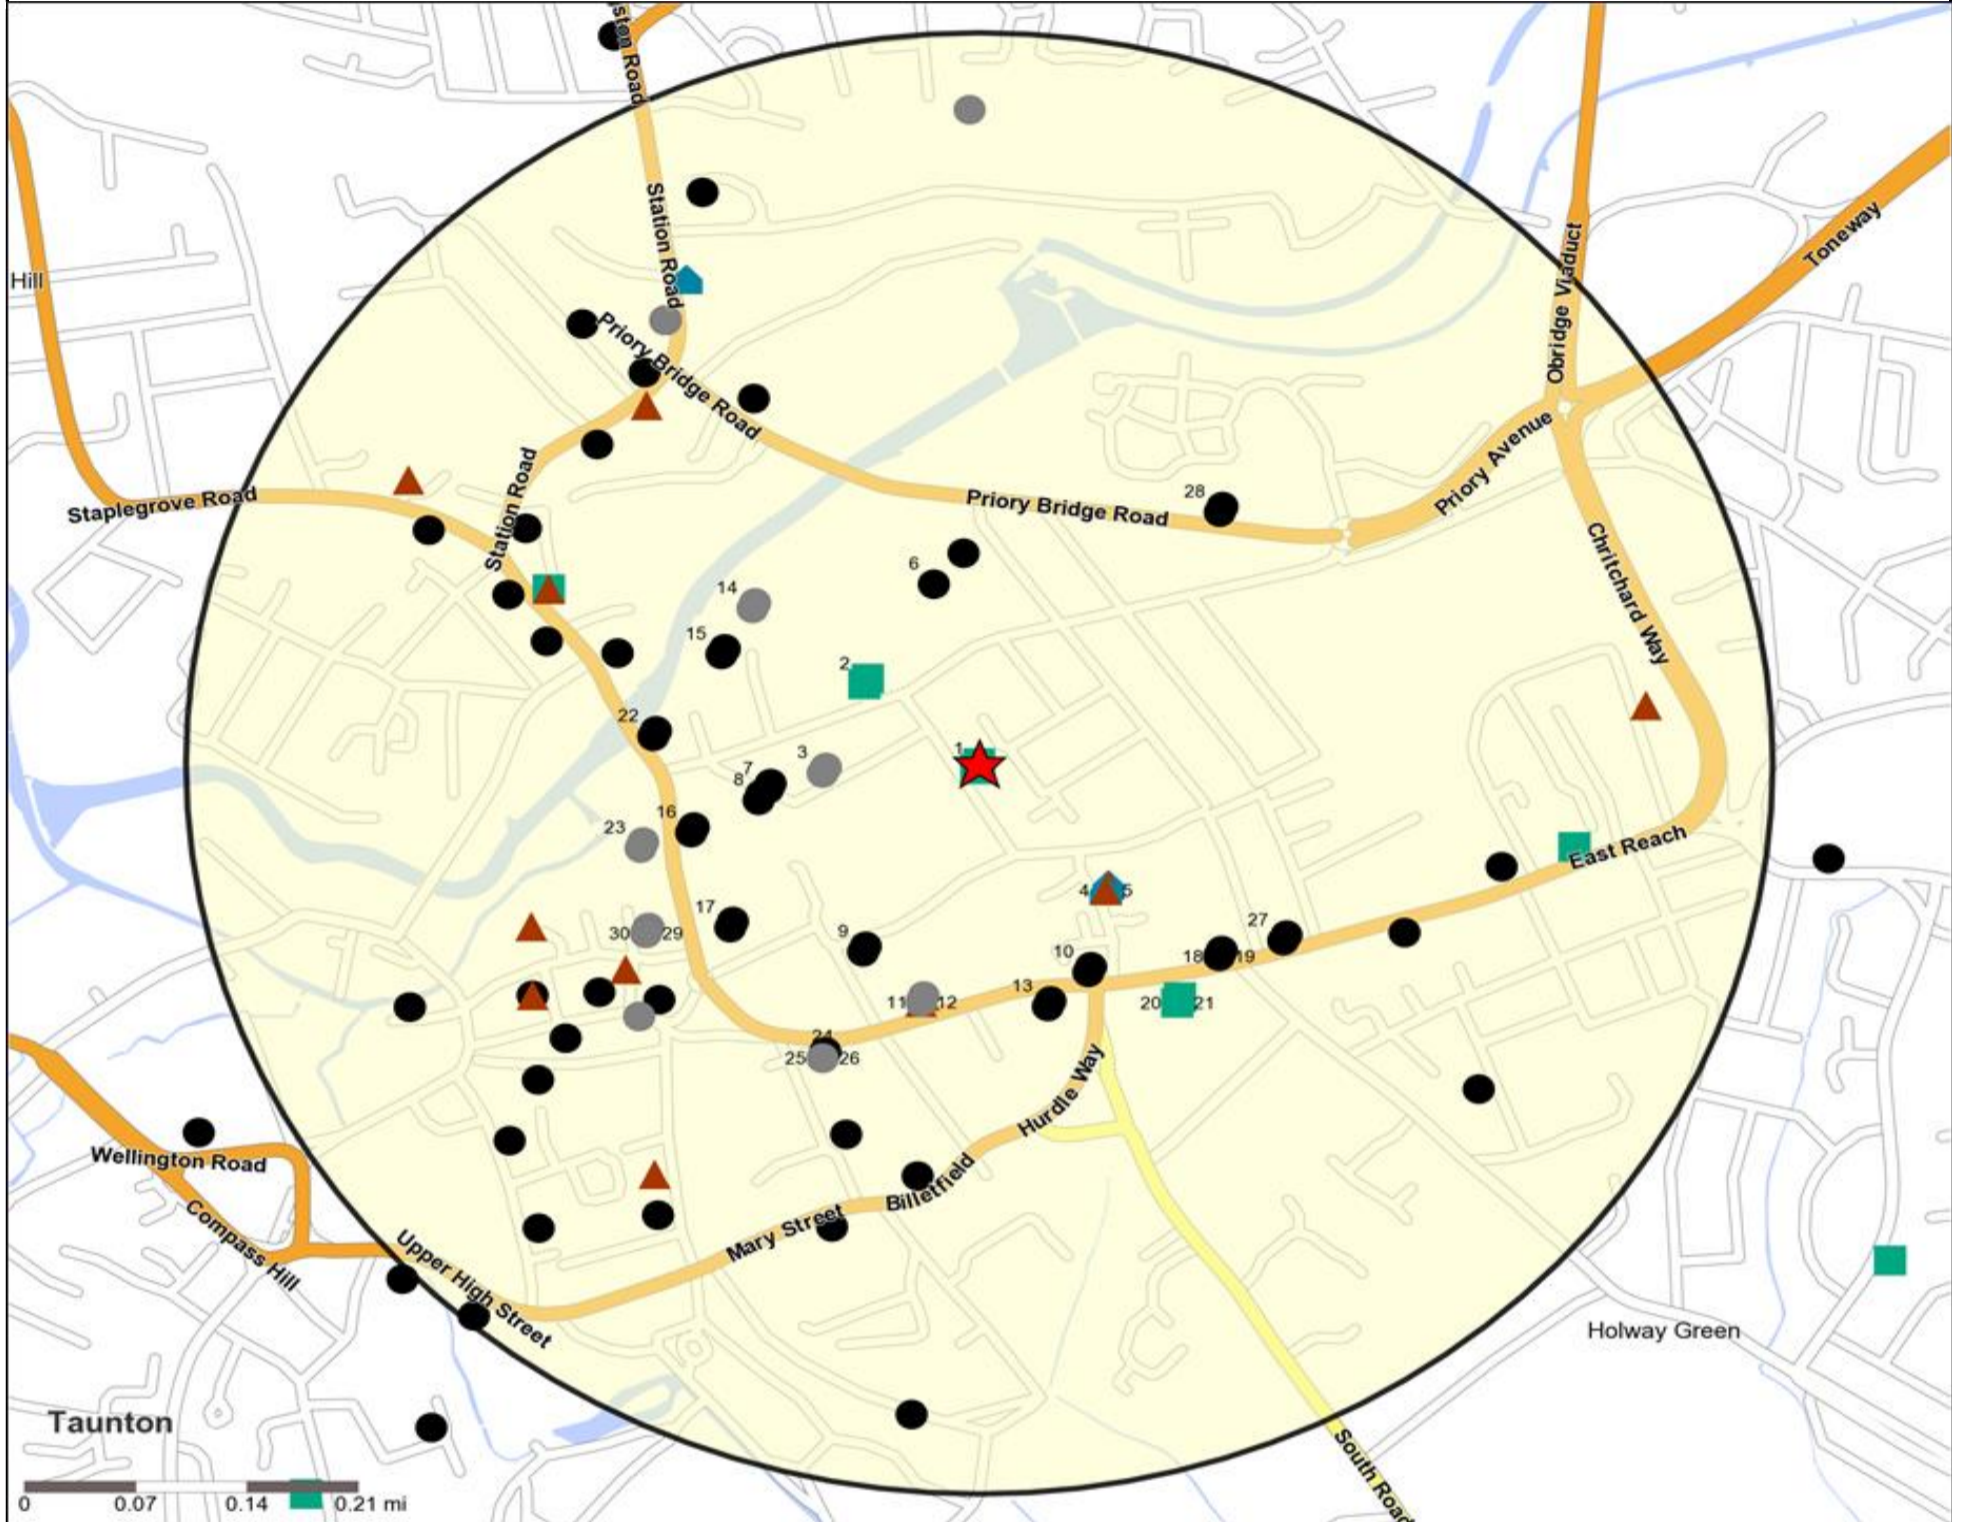

Competition Map and Data: PRINCESS ROYAL INN, TAUNTON (203141)

Numbers on competition points relate to the distance ranking in the competition table on page 7. Copyright Experian Ltd, HERE 2015. Ordnance Survey © Crown copyright 2015

- Location
- Branded Food
- Dry Led
- Café / Wine Bar
- Other
- 0.5, 1.5, 3 & 5 Mile Distance
- Circuit Bar
- Rural Character
- Rivers, Canals and Lakes
- Community Local

Competition Type Summary Table

Reporting Category	0 - 0.5 Miles
Café / Wine Bar	10
Circuit Bar	10
Community Local	5
Dry Led	2
Branded Food Pub	0
Rural	0
Other	54
Total	81