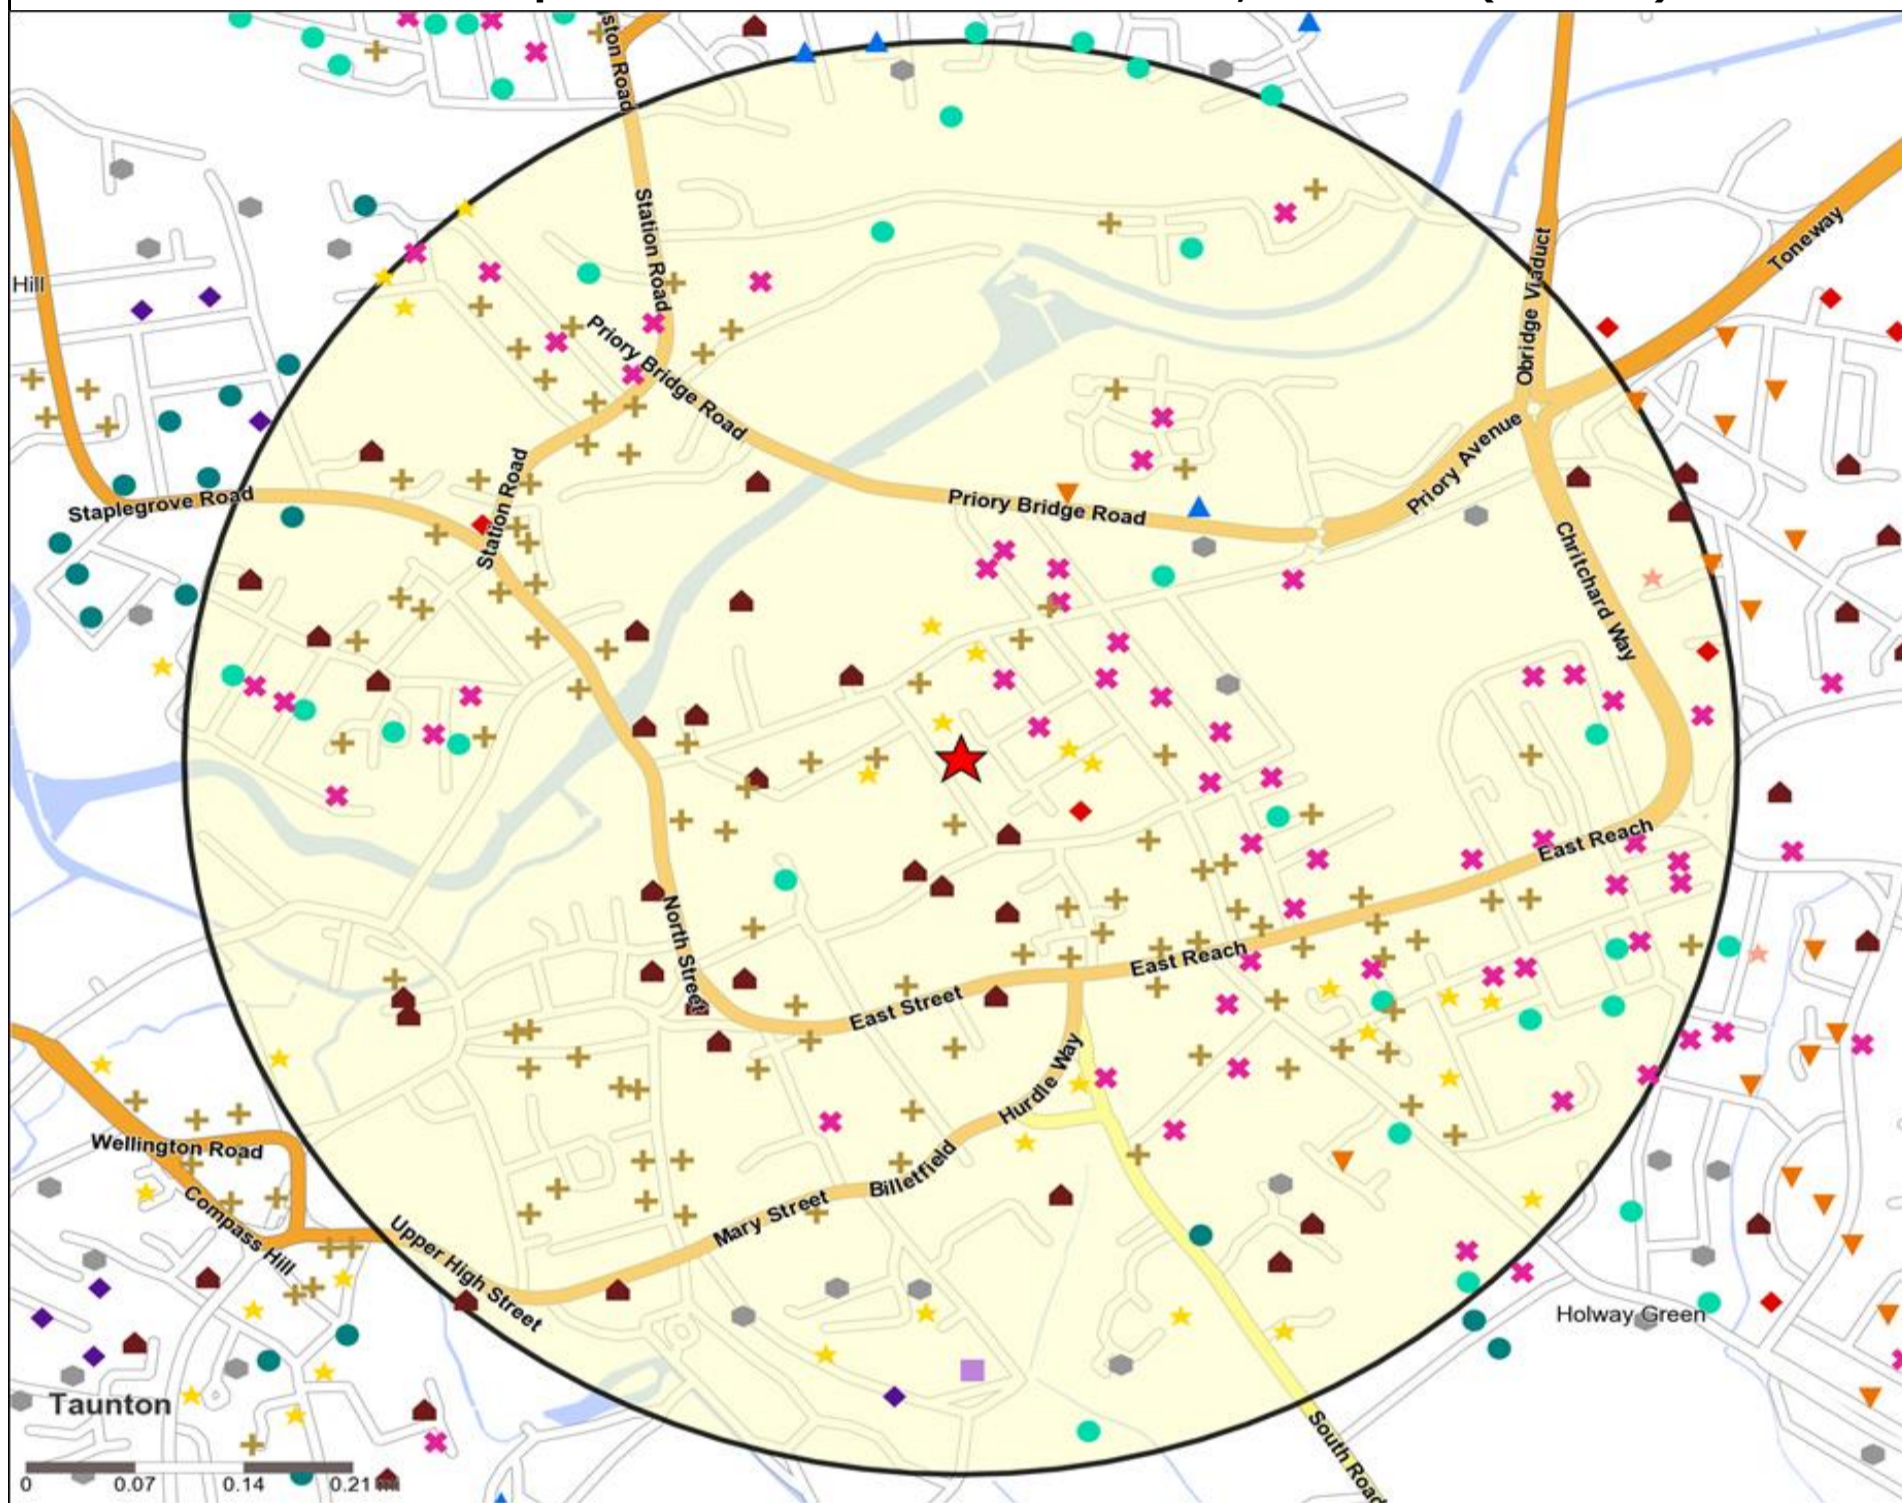

Mosaic UK Map and Data: PRINCESS ROYAL INN, TAUNTON (203141)

Copyright Experian Ltd, HERE 2015. Ordnance Survey © Crown copyright 2015

Location	Mosaic UK Groups	D Rural Reality	H Aspiring Homemakers	L Vintage Value
0.5, 1.5, 3 & 5 Mile Distance	A City Prosperity	E Senior Security	I Family Basics	M Modest Traditions
Rivers, Canals and Lakes	B Prestige Positions	F Suburban Stability	J Transient Renters	N Urban Cohesion
	C Country Living	G Domestic Success	K Municipal Challenge	O Rental Hubs

Mosaic UK Data Table (Residential)

	Count:	Index:
	0 - 0.5 Miles	0 - 0.5 Miles
A City Prosperity (18+)	13	4
B Prestige Positions (18+)	19	3
C Country Living (18+)	0	0
D Rural Reality (18+)	0	0
E Senior Security (18+)	254	41
F Suburban Stability (18+)	88	19
G Domestic Success (18+)	194	30
H Aspiring Homemakers (18+)	649	94
I Family Basics (18+)	96	18
J Transient Renters (18+)	1,962	449
K Municipal Challenge (18+)	144	32
L Vintage Value (18+)	902	189
M Modest Traditions (18+)	34	9
N Urban Cohesion (18+)	764	193
O Rental Hubs (18+)	2,448	420
Adults 18+ estimate 2015	7,567	100