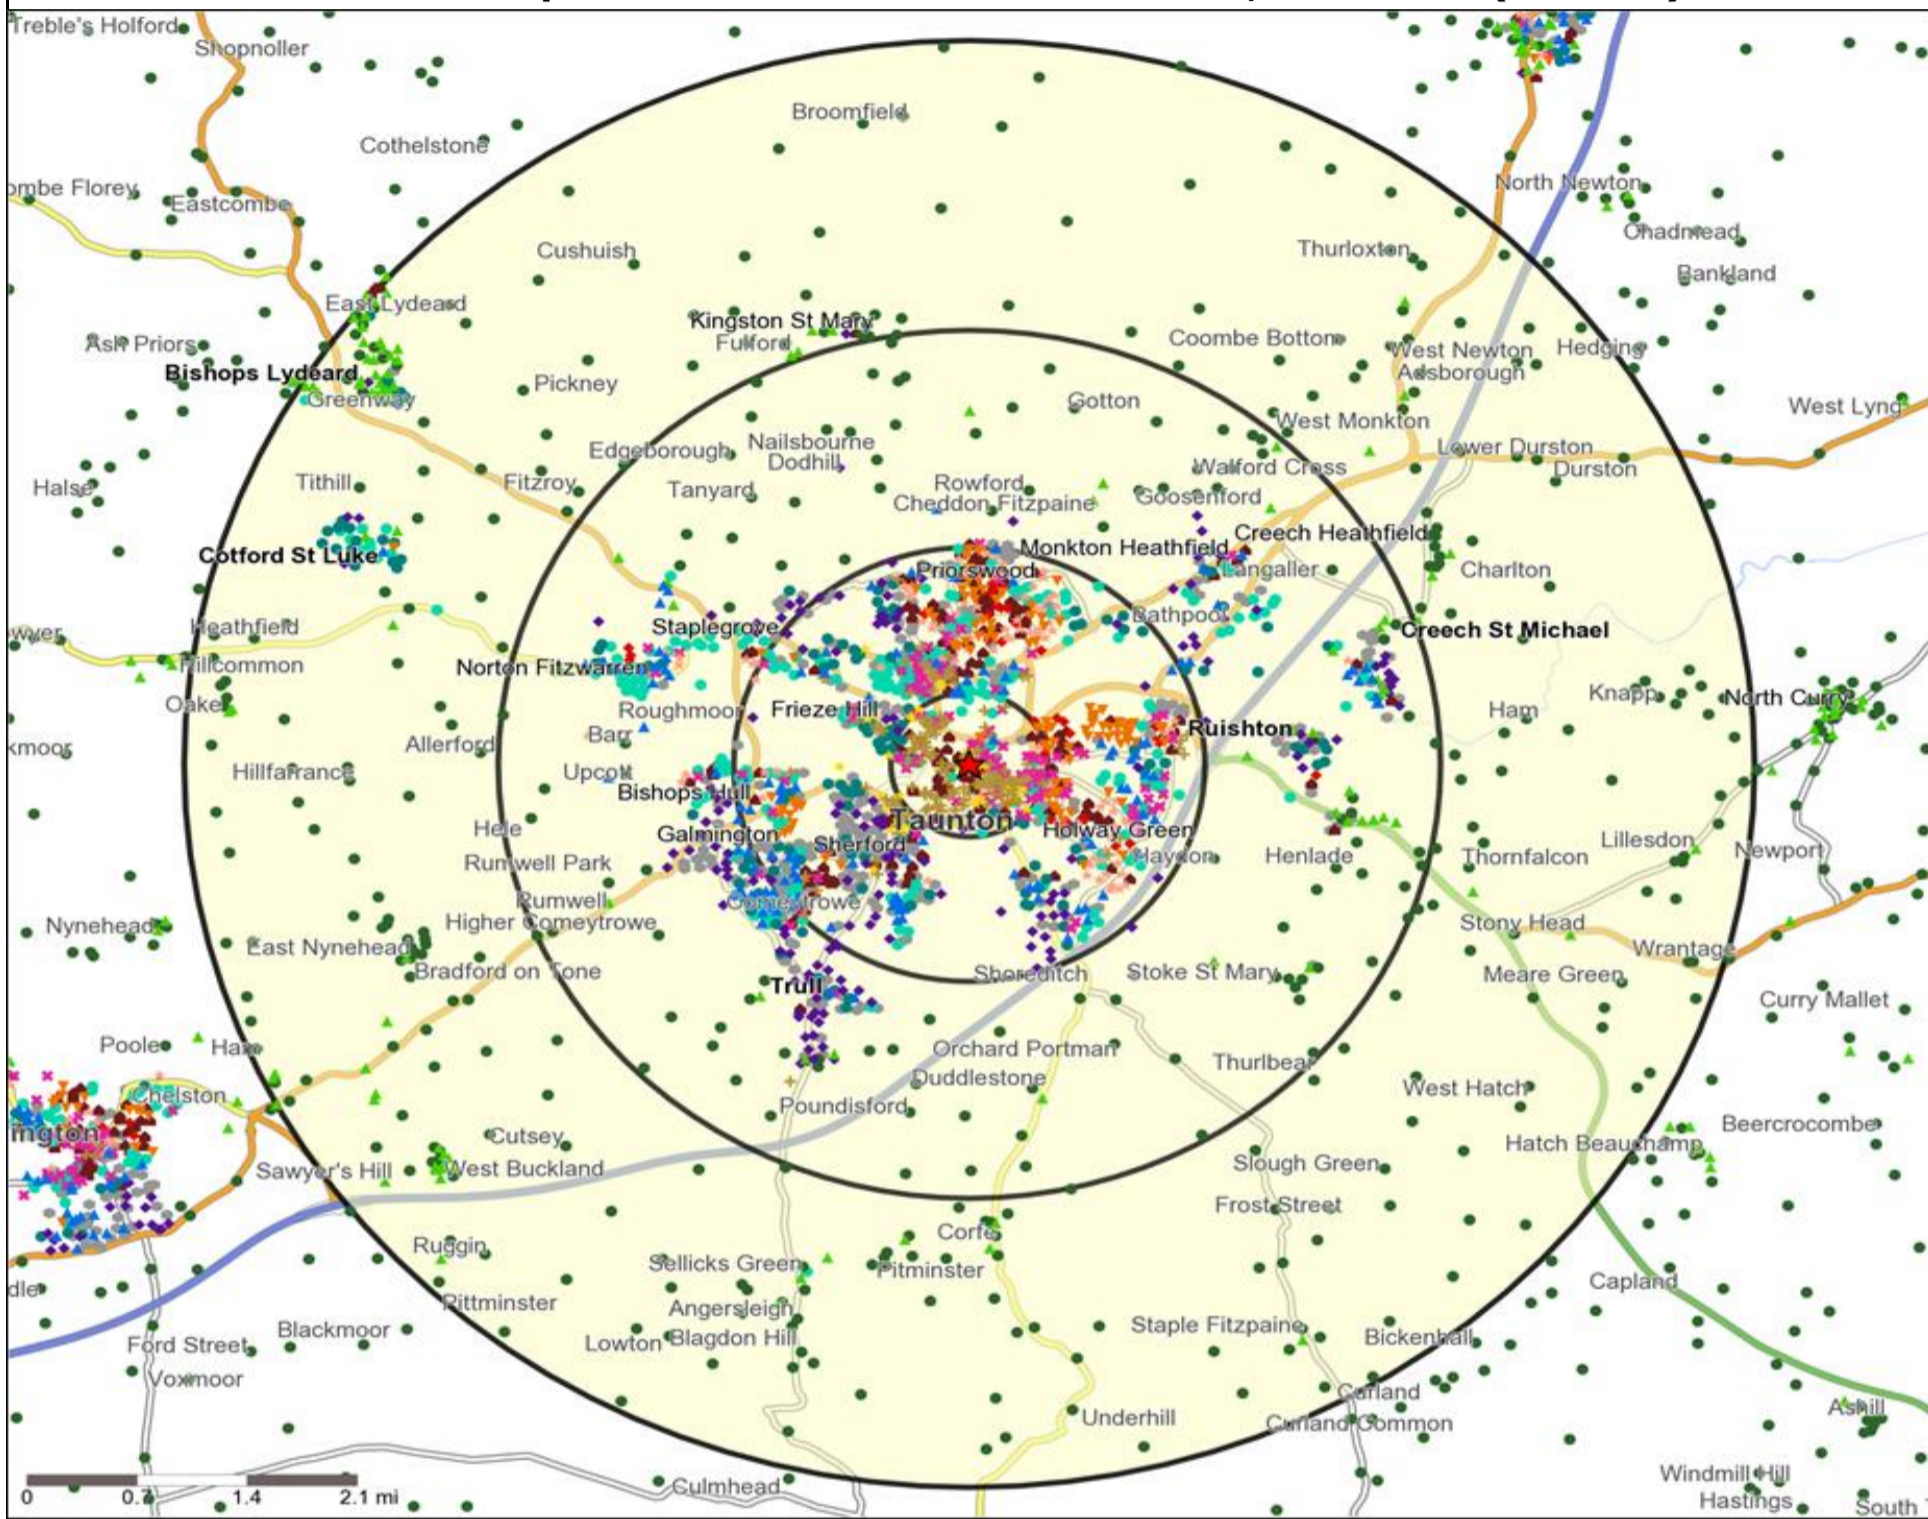

★ Location ○ 0.5, 1.5, 3 & 5 Mile Distance

Age Data Table

	Count:					Index:				
	0 - 0.5 Miles	0 - 1.5 Miles	0 - 3.0 Miles	0 - 5.0 Miles	15 Min Drivetime	0 - 0.5 Miles	0 - 1.5 Miles	0 - 3.0 Miles	0 - 5.0 Miles	15 Min Drivetime
0-15	1,337	9,892	13,113	15,107	17,815	77	96	94	94	94
16-17	211	1,522	1,931	2,155	2,520	99	120	112	109	108
18-24	1,247	4,975	6,424	7,005	8,007	150	100	95	91	88
25-34	2,137	8,307	10,208	11,149	12,902	170	111	100	96	94
35-44	1,094	6,334	8,423	9,738	11,340	94	91	89	90	89
45-54	960	7,100	9,929	11,865	14,044	73	91	94	98	99
55-64	741	5,744	8,296	9,988	11,816	71	93	99	103	104
65+	1,488	10,902	16,023	18,382	22,063	90	111	120	120	122
Population estimate 2015	9,215	54,776	74,347	85,389	100,507	100	100	100	100	100

Mosaic UK Map and Data: PRINCESS ROYAL INN, TAUNTON (203141)

Copyright Experian Ltd, HERE 2015. Ordnance Survey © Crown copyright 2015

- ★ Location
- 0.5, 1.5, 3 & 5 Mile Distance
- ~ Rivers, Canals and Lakes
- Mosaic UK Groups
- A City Prosperity
- ◆ B Prestige Positions
- C Country Living
- ▲ D Rural Reality
- E Senior Security
- ▲ F Suburban Stability
- G Domestic Success
- H Aspiring Homemakers
- ▼ I Family Basics
- ✕ J Transient Renters
- ◆ K Municipal Challenge
- L Vintage Value
- ★ M Modest Traditions
- ★ N Urban Cohesion
- + O Rental Hubs

Occasions Map and Data: PRINCESS ROYAL INN, TAUNTON (203141)

Copyright Experian Ltd, HERE 2015. Ordnance Survey © Crown copyright 2015

- ★ Location
- 0.5, 1.5, 3 & 5 Mile Distance
- ~ Rivers, Canals and Lakes
- Occasions Types**
- 01 Mine's a Pint
- ◆ 02 Early Doors
- 03 Everyday is Friday
- ▲ 04 Weekend Millionaires
- 05 Out On The Town
- ▲ 06 Business and Pleasure
- 07 Sporting Pints
- 08 Student Social
- ▼ 09 Leisurely Lunch
- ▲ 10 Wining and Dining
- ▲ 11 Household Outing
- ★ 12 Midweek Meal Deal
- ◆ 13 Date Night
- ★ 14 Birthday Treat
- ★ 15 Pre Show Meal