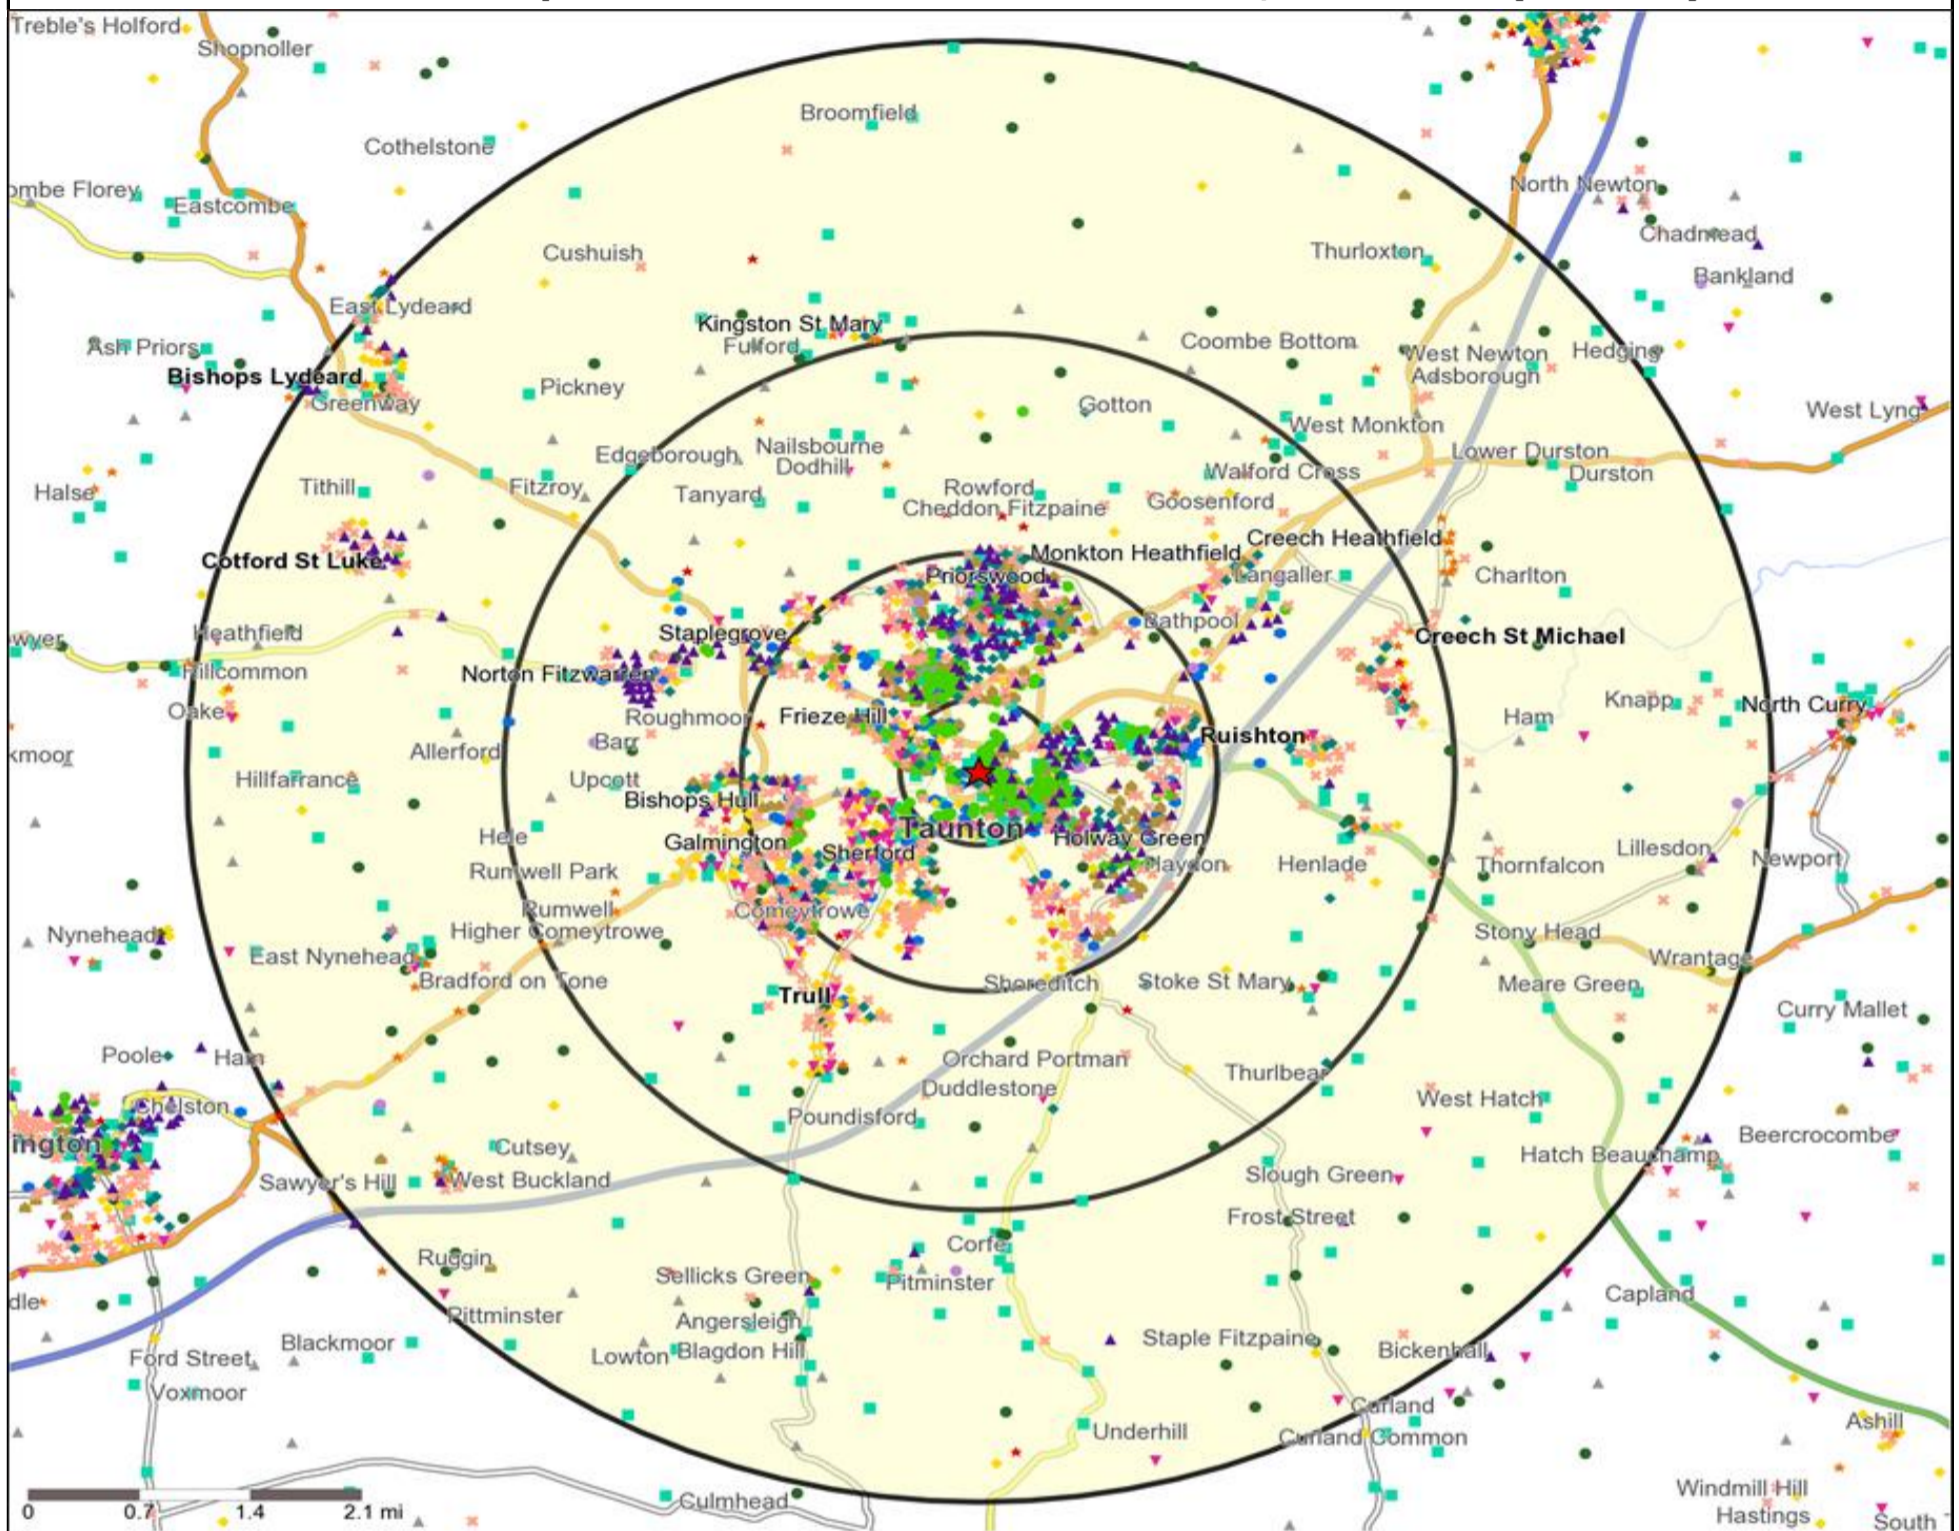

Mosaic UK Map and Data: PRINCESS ROYAL INN, TAUNTON (203141)

Copyright Experian Ltd, HERE 2015. Ordnance Survey © Crown copyright 2015

- | | | | | |
|-------------------------------|-------------------------|----------------------|-----------------------|---------------------|
| Location | Mosaic UK Groups | D Rural Reality | H Aspiring Homemakers | L Vintage Value |
| 0.5, 1.5, 3 & 5 Mile Distance | A City Prosperity | E Senior Security | I Family Basics | M Modest Traditions |
| Rivers, Canals and Lakes | B Prestige Positions | F Suburban Stability | J Transient Renters | N Urban Cohesion |
| | C Country Living | G Domestic Success | K Municipal Challenge | O Rental Hubs |

Mosaic UK Data Table (Residential)

	Count:	Index:
	0 - 0.5 Miles	0 - 0.5 Miles
A City Prosperity (18+)	13	4
B Prestige Positions (18+)	19	3
C Country Living (18+)	0	0
D Rural Reality (18+)	0	0
E Senior Security (18+)	254	41
F Suburban Stability (18+)	88	19
G Domestic Success (18+)	194	30
H Aspiring Homemakers (18+)	649	94
I Family Basics (18+)	96	18
J Transient Renters (18+)	1,962	449
K Municipal Challenge (18+)	144	32
L Vintage Value (18+)	902	189
M Modest Traditions (18+)	34	9
N Urban Cohesion (18+)	764	193
O Rental Hubs (18+)	2,448	420
Adults 18+ estimate 2015	7,567	100

Occasions Map and Data: PRINCESS ROYAL INN, TAUNTON (203141)

Copyright Experian Ltd, HERE 2015. Ordnance Survey © Crown copyright 2015

- ★ Location
- 0.5, 1.5, 3 & 5 Mile Distance
- ~ Rivers, Canals and Lakes
- Occasions Types**
- 01 Mine's a Pint
- ◆ 02 Early Doors
- 03 Everyday is Friday
- ▲ 04 Weekend Millionaires
- 05 Out On The Town
- ▲ 06 Business and Pleasure
- 07 Sporting Pints
- 08 Student Social
- ▼ 09 Leisurely Lunch
- ▲ 10 Wining and Dining
- ▲ 11 Household Outing
- ★ 12 Midweek Meal Deal
- ◆ 13 Date Night
- ★ 14 Birthday Treat
- ★ 15 Pre Show Meal