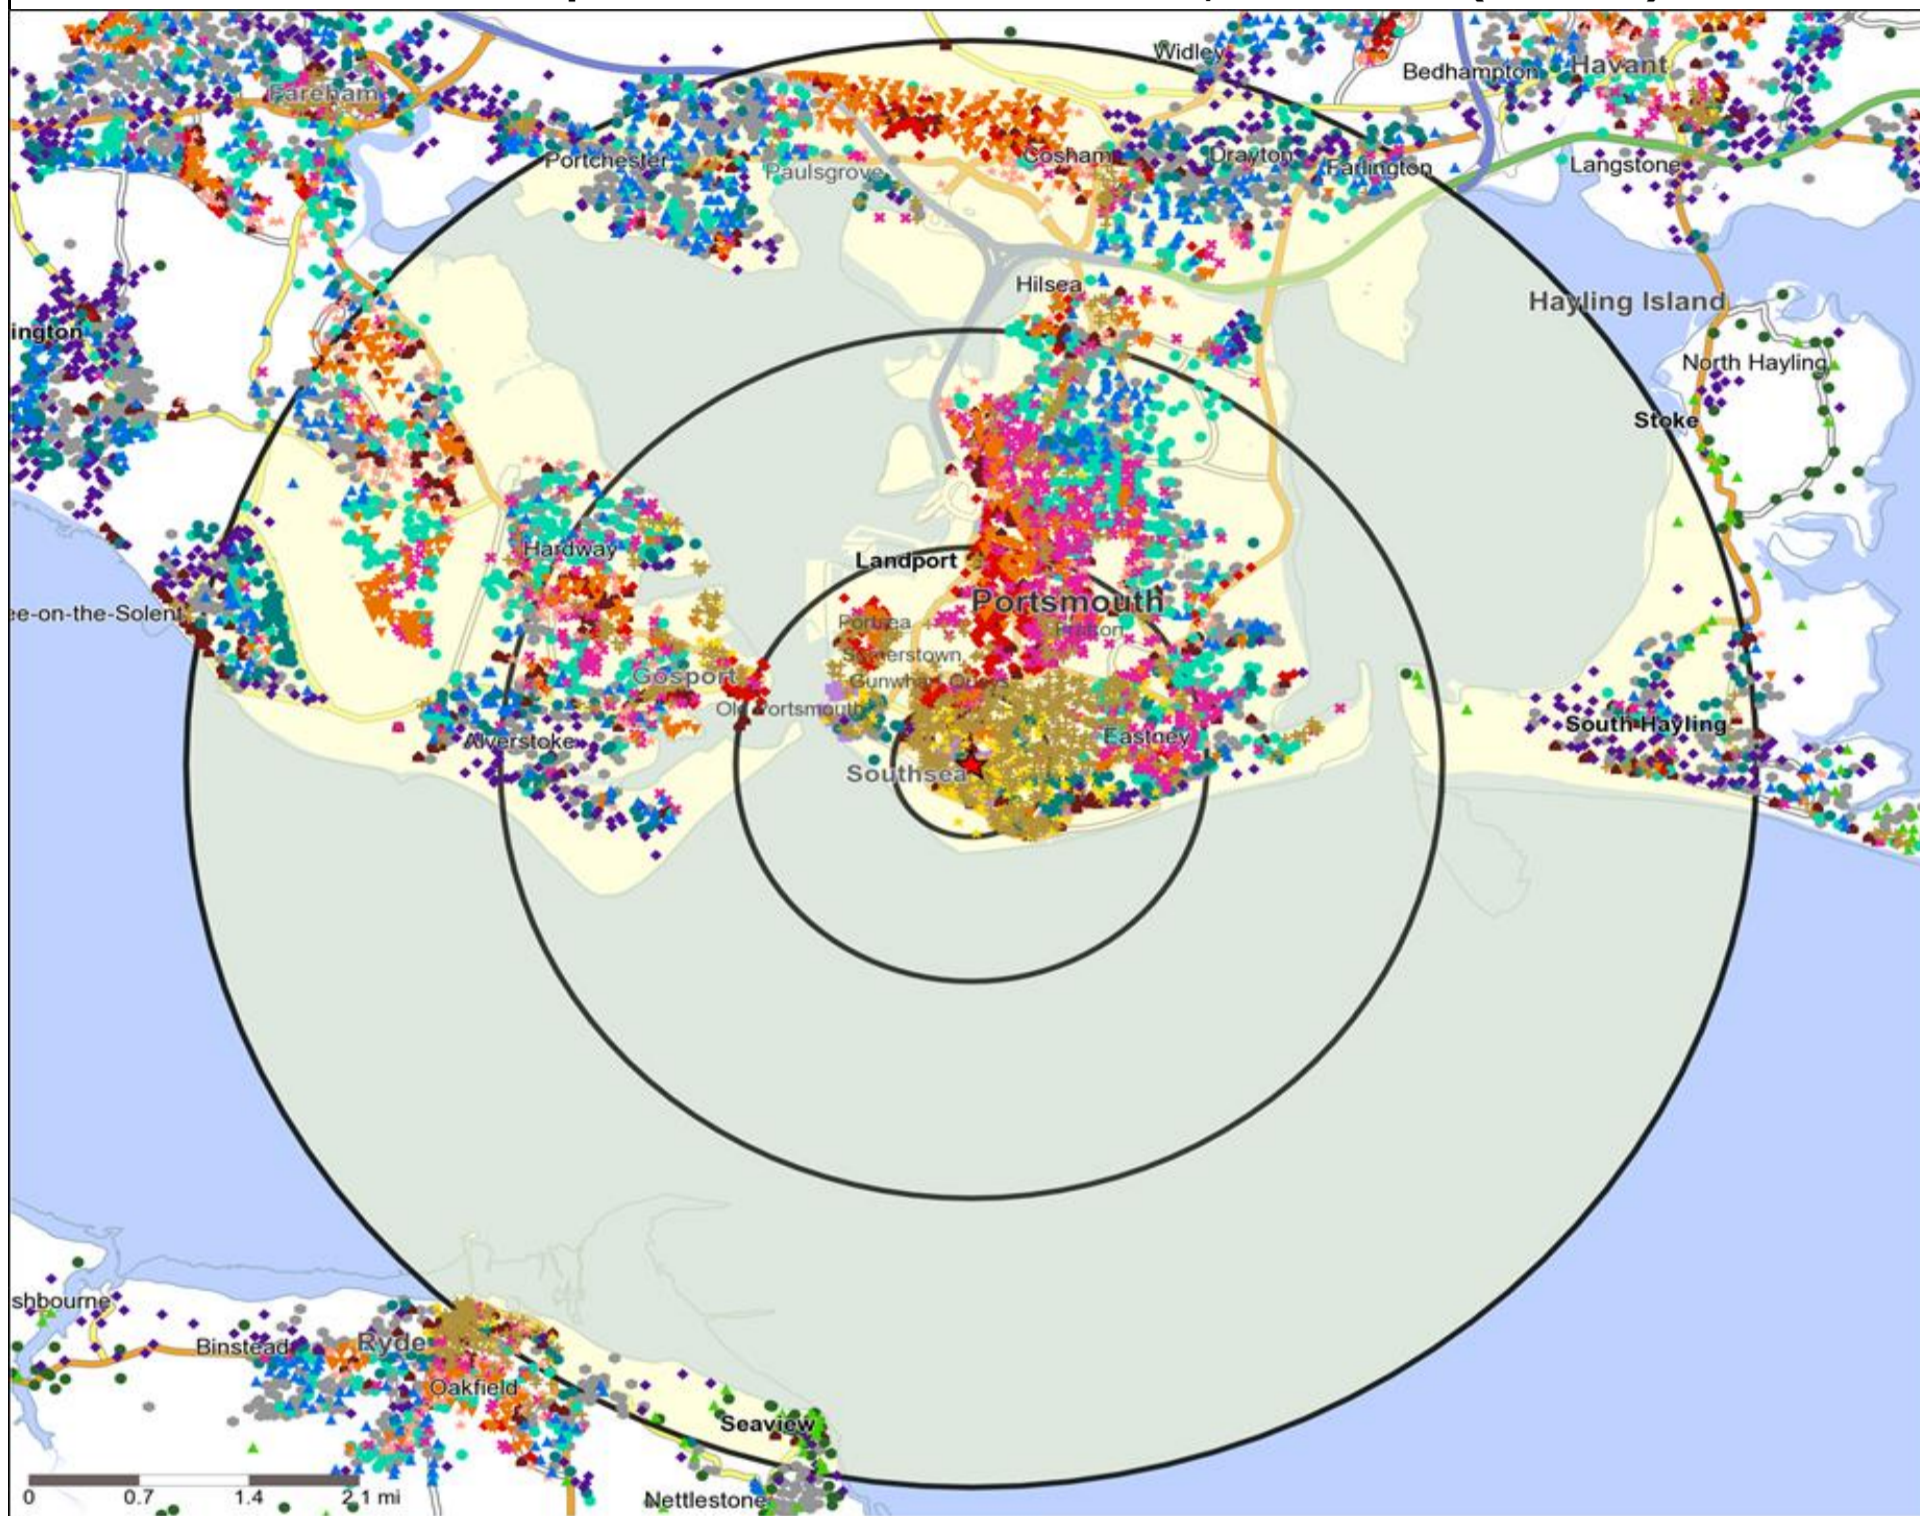

Mosaic UK Map and Data: MARMION TAVERN, SOUTHSEA (202977)

Copyright Experian Ltd, HERE 2015. Ordnance Survey © Crown copyright 2015