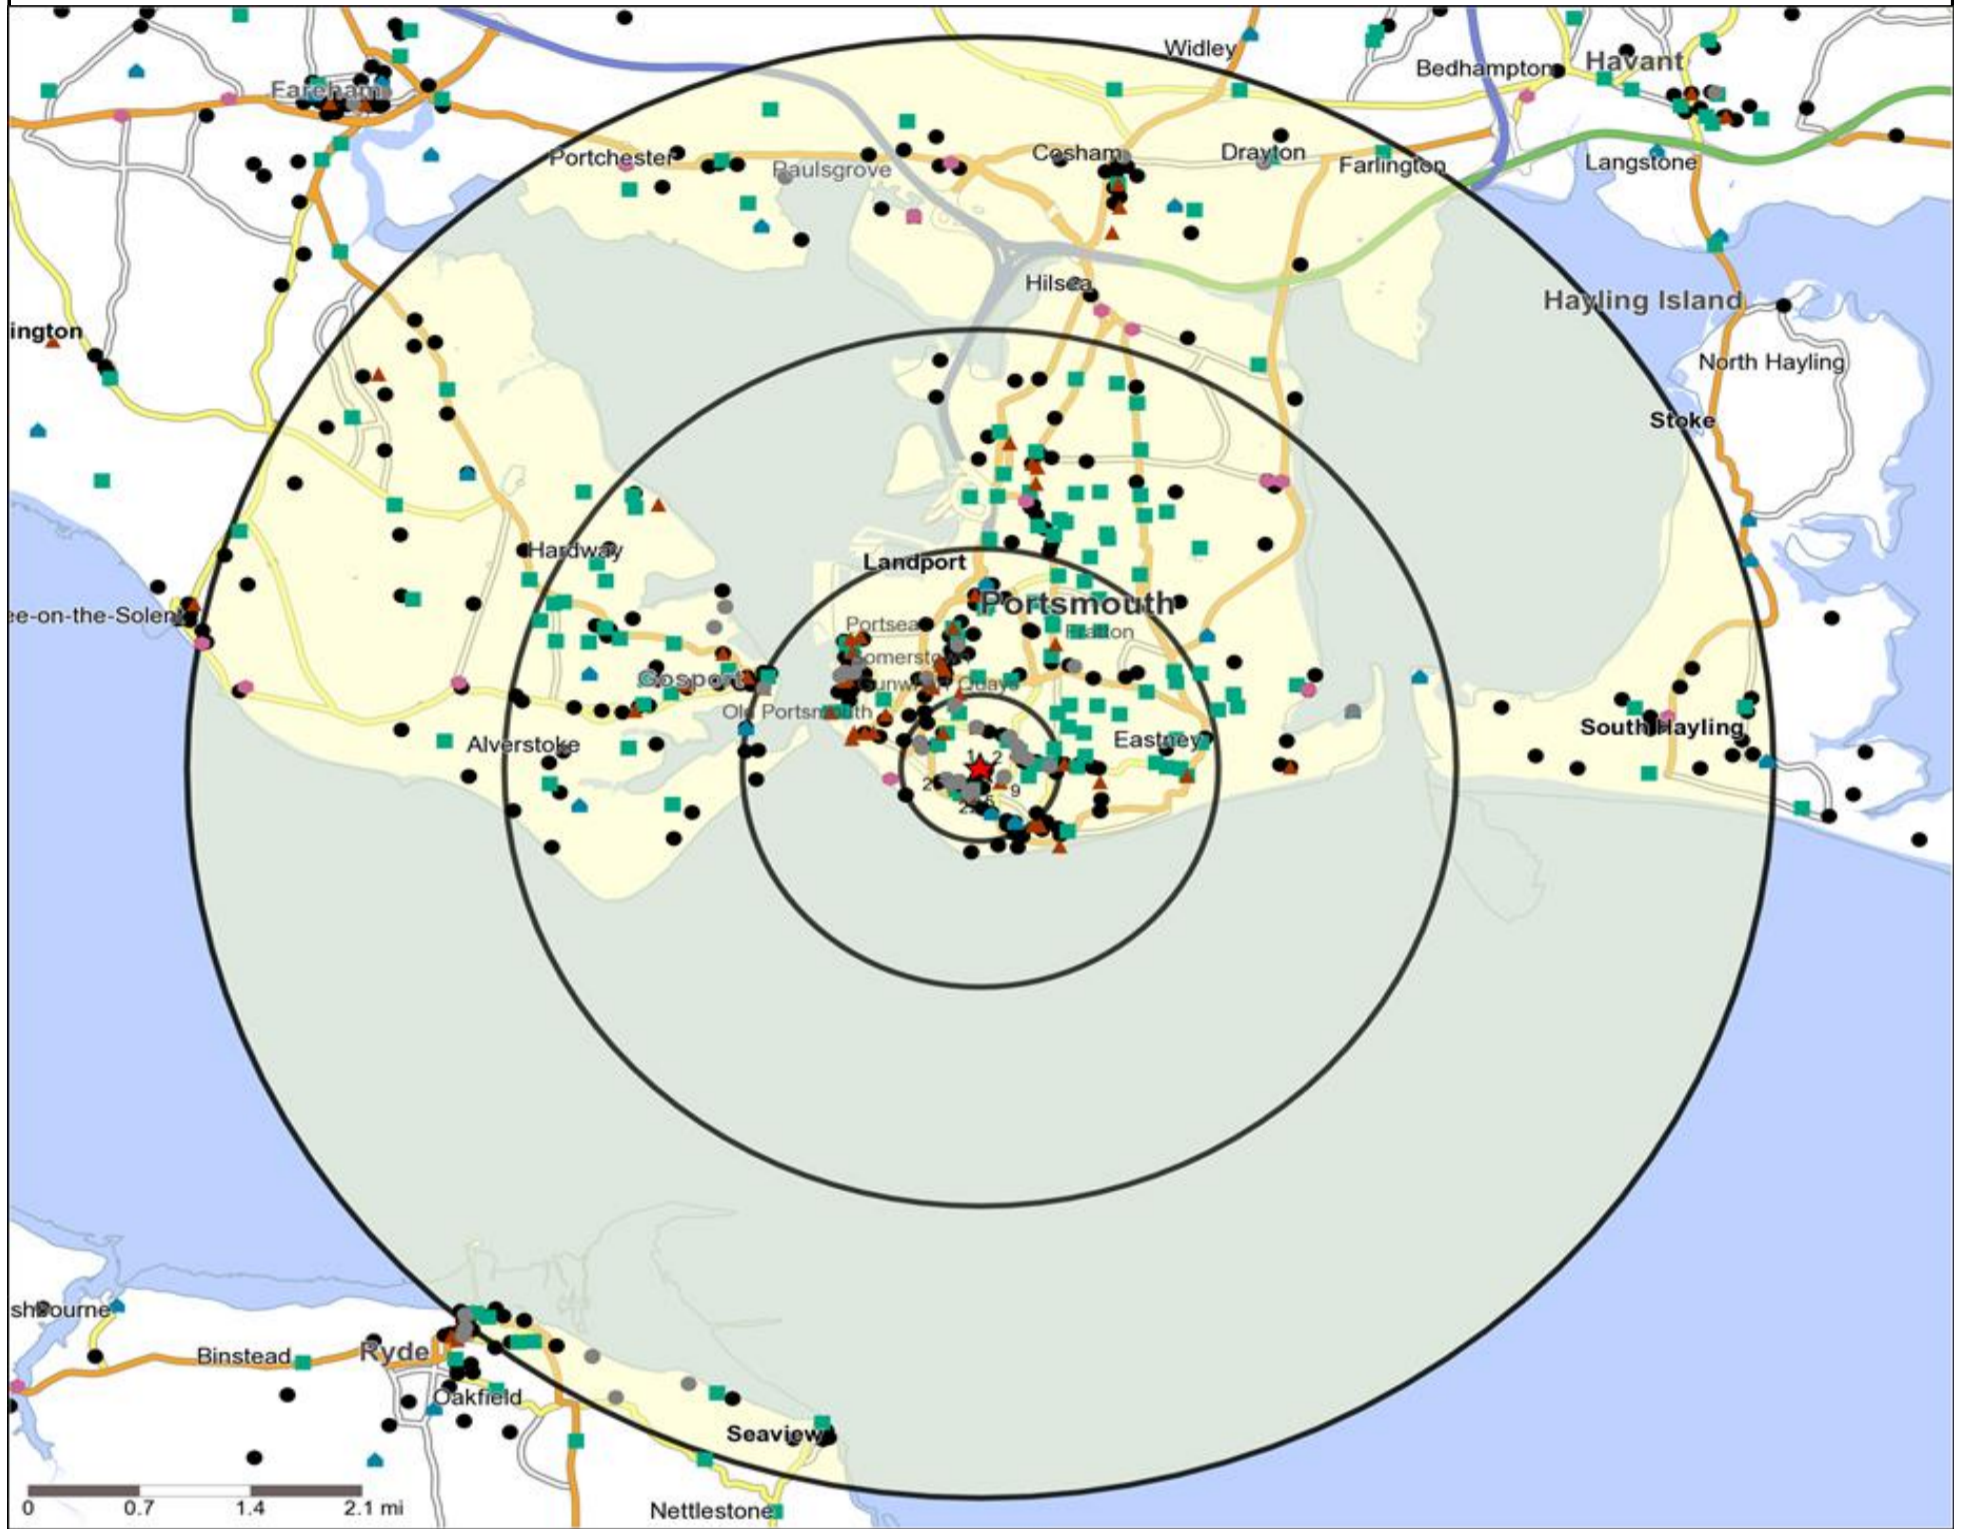

Occasions Map and Data: MARMION TAVERN, SOUTHSEA (202977)

Copyright Experian Ltd, HERE 2015. Ordnance Survey © Crown copyright 2015

- ★ Location
- 0.5, 1.5, 3 & 5 Mile Distance
- ~ Rivers, Canals and Lakes
- ▲ Occasions Types
- 01 Mine's a Pint
- ◆ 02 Early Doors
- 03 Everyday is Friday
- ▲ 04 Weekend Millionaires
- 05 Out On The Town
- ▲ 06 Business and Pleasure
- 07 Sporting Pints
- 08 Student Social
- ▼ 09 Leisurely Lunch
- ▲ 10 Wining and Dining
- ▲ 11 Household Outing
- ★ 12 Midweek Meal Deal
- ◆ 13 Date Night
- ★ 14 Birthday Treat
- + 15 Pre Show Meal

Competition Map and Data: MARMION TAVERN, SOUTHSEA (202977)

Numbers on competition points relate to the distance ranking in the competition table on page 7. Copyright Experian Ltd, HERE 2015. Ordnance Survey © Crown copyright 2015

- ★ Location
- Cafe / Wine Bar
- ▲ Circuit Bar
- ◆ Rural Character
- 0.5, 1.5, 3 & 5 Mile Distance
- Community Local
- Branded Food
- Other
- ~ Rivers, Canals and Lakes

Competition Type Summary Table

Reporting Category	0 - 0.5 Miles	0 - 1.5 Miles	0 - 3.0 Miles	0 - 5.0 Miles
Café / Wine Bar	22	34	38	46
Circuit Bar	6	33	43	47
Community Local	15	54	97	123
Dry Led	2	4	9	13
Branded Food Pub	0	3	13	26
Rural	0	0	0	0
Other	69	172	258	371
Total	114	300	458	626

Reporting Category	0 - 0.5 Miles
Café / Wine Bar	22
Circuit Bar	6
Community Local	15
Dry Led	2
Branded Food Pub	0
Rural	0
Other	69
Total	114

Local Competition: MARMION TAVERN, SOUTHSEA (202977)

List of Pubs (sorted by distance from Punch outlet) - Top 30 by Distance