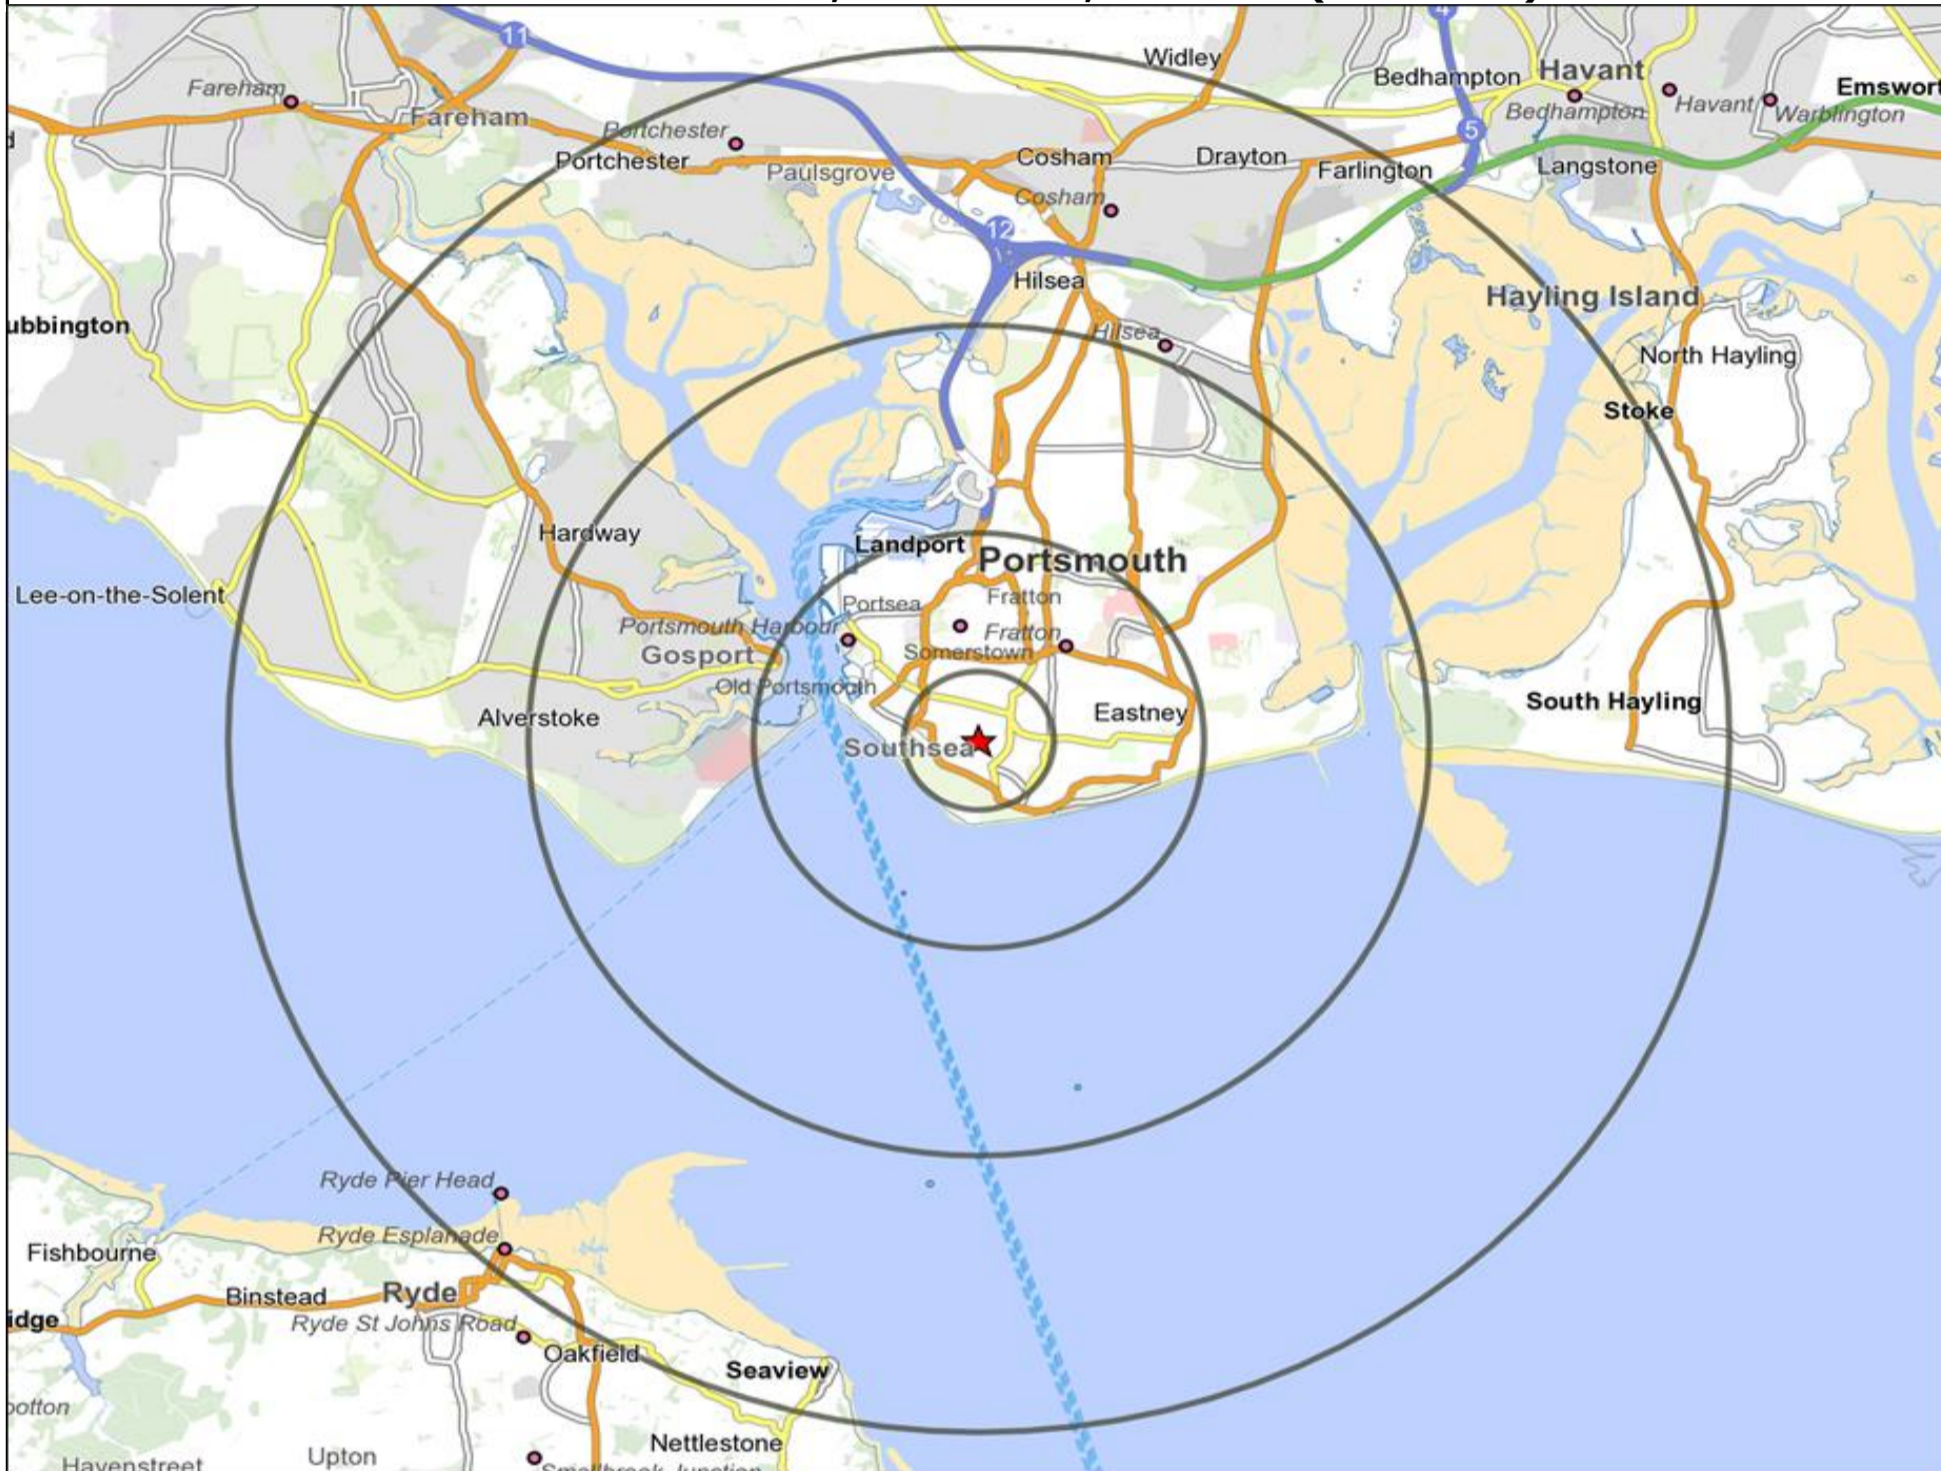

**Customer Profile Report for MARMION TAVERN, SOUTHSEA (Punch Outlet Number: 202977)
20 MARMION ROAD, SOUTHSEA, PO5 2BA (PO 5 2BA)**

Copyright Experian Ltd, HERE 2015. Ordnance Survey © Crown copyright 2015

★ Location ○ 0.5, 1.5, 3 & 5 Mile Distance

Age Data Table

	Count:					Index:				
	0 - 0.5 Miles	0 - 1.5 Miles	0 - 3.0 Miles	0 - 5.0 Miles	15 Min Drivetime	0 - 0.5 Miles	0 - 1.5 Miles	0 - 3.0 Miles	0 - 5.0 Miles	15 Min Drivetime
0-15	2,411	14,173	34,742	57,456	38,096	59	80	94	97	97
16-17	258	1,519	3,984	6,804	4,330	51	69	87	93	89
18-24	5,560	22,094	31,609	40,787	32,343	280	259	178	143	171
25-34	4,268	16,433	31,545	45,122	32,247	142	127	117	105	113
35-44	2,339	10,499	23,640	37,610	25,188	84	88	95	94	95
45-54	2,316	10,237	25,119	42,148	26,898	74	77	90	94	91
55-64	1,823	7,371	17,939	32,265	19,301	74	69	81	91	82
65+	2,951	11,992	28,070	52,655	30,025	75	71	79	93	80
Population estimate 2015	21,926	94,318	196,648	314,847	208,428	100	100	100	100	100

Ethnicity - Census 2011

	Count:					%:				
	0 - 0.5 Miles	0 - 1.5 Miles	0 - 3.0 Miles	0 - 5.0 Miles	15 Min Drivetime	0 - 0.5 Miles	0 - 1.5 Miles	0 - 3.0 Miles	0 - 5.0 Miles	15 Min Drivetime
White	17,925	76,883	170,664	280,016	179,651	83%	83%	88%	91%	88%
Mixed / Multiple Ethnic Groups	733	3,317	5,145	6,798	5,404	3%	4%	3%	2%	3%
Asian / Asian British	2,140	8,075	11,416	13,781	12,440	10%	9%	6%	4%	6%
Black / African / Caribbean / Black British	533	2,409	3,579	4,390	3,765	2%	3%	2%	1%	2%
Other Ethnic Group	382	1,713	2,171	2,496	2,242	2%	2%	1%	1%	1%
All People (Ethnic Group)	21,713	92,397	192,975	307,481	203,502	100	100	100	100	100