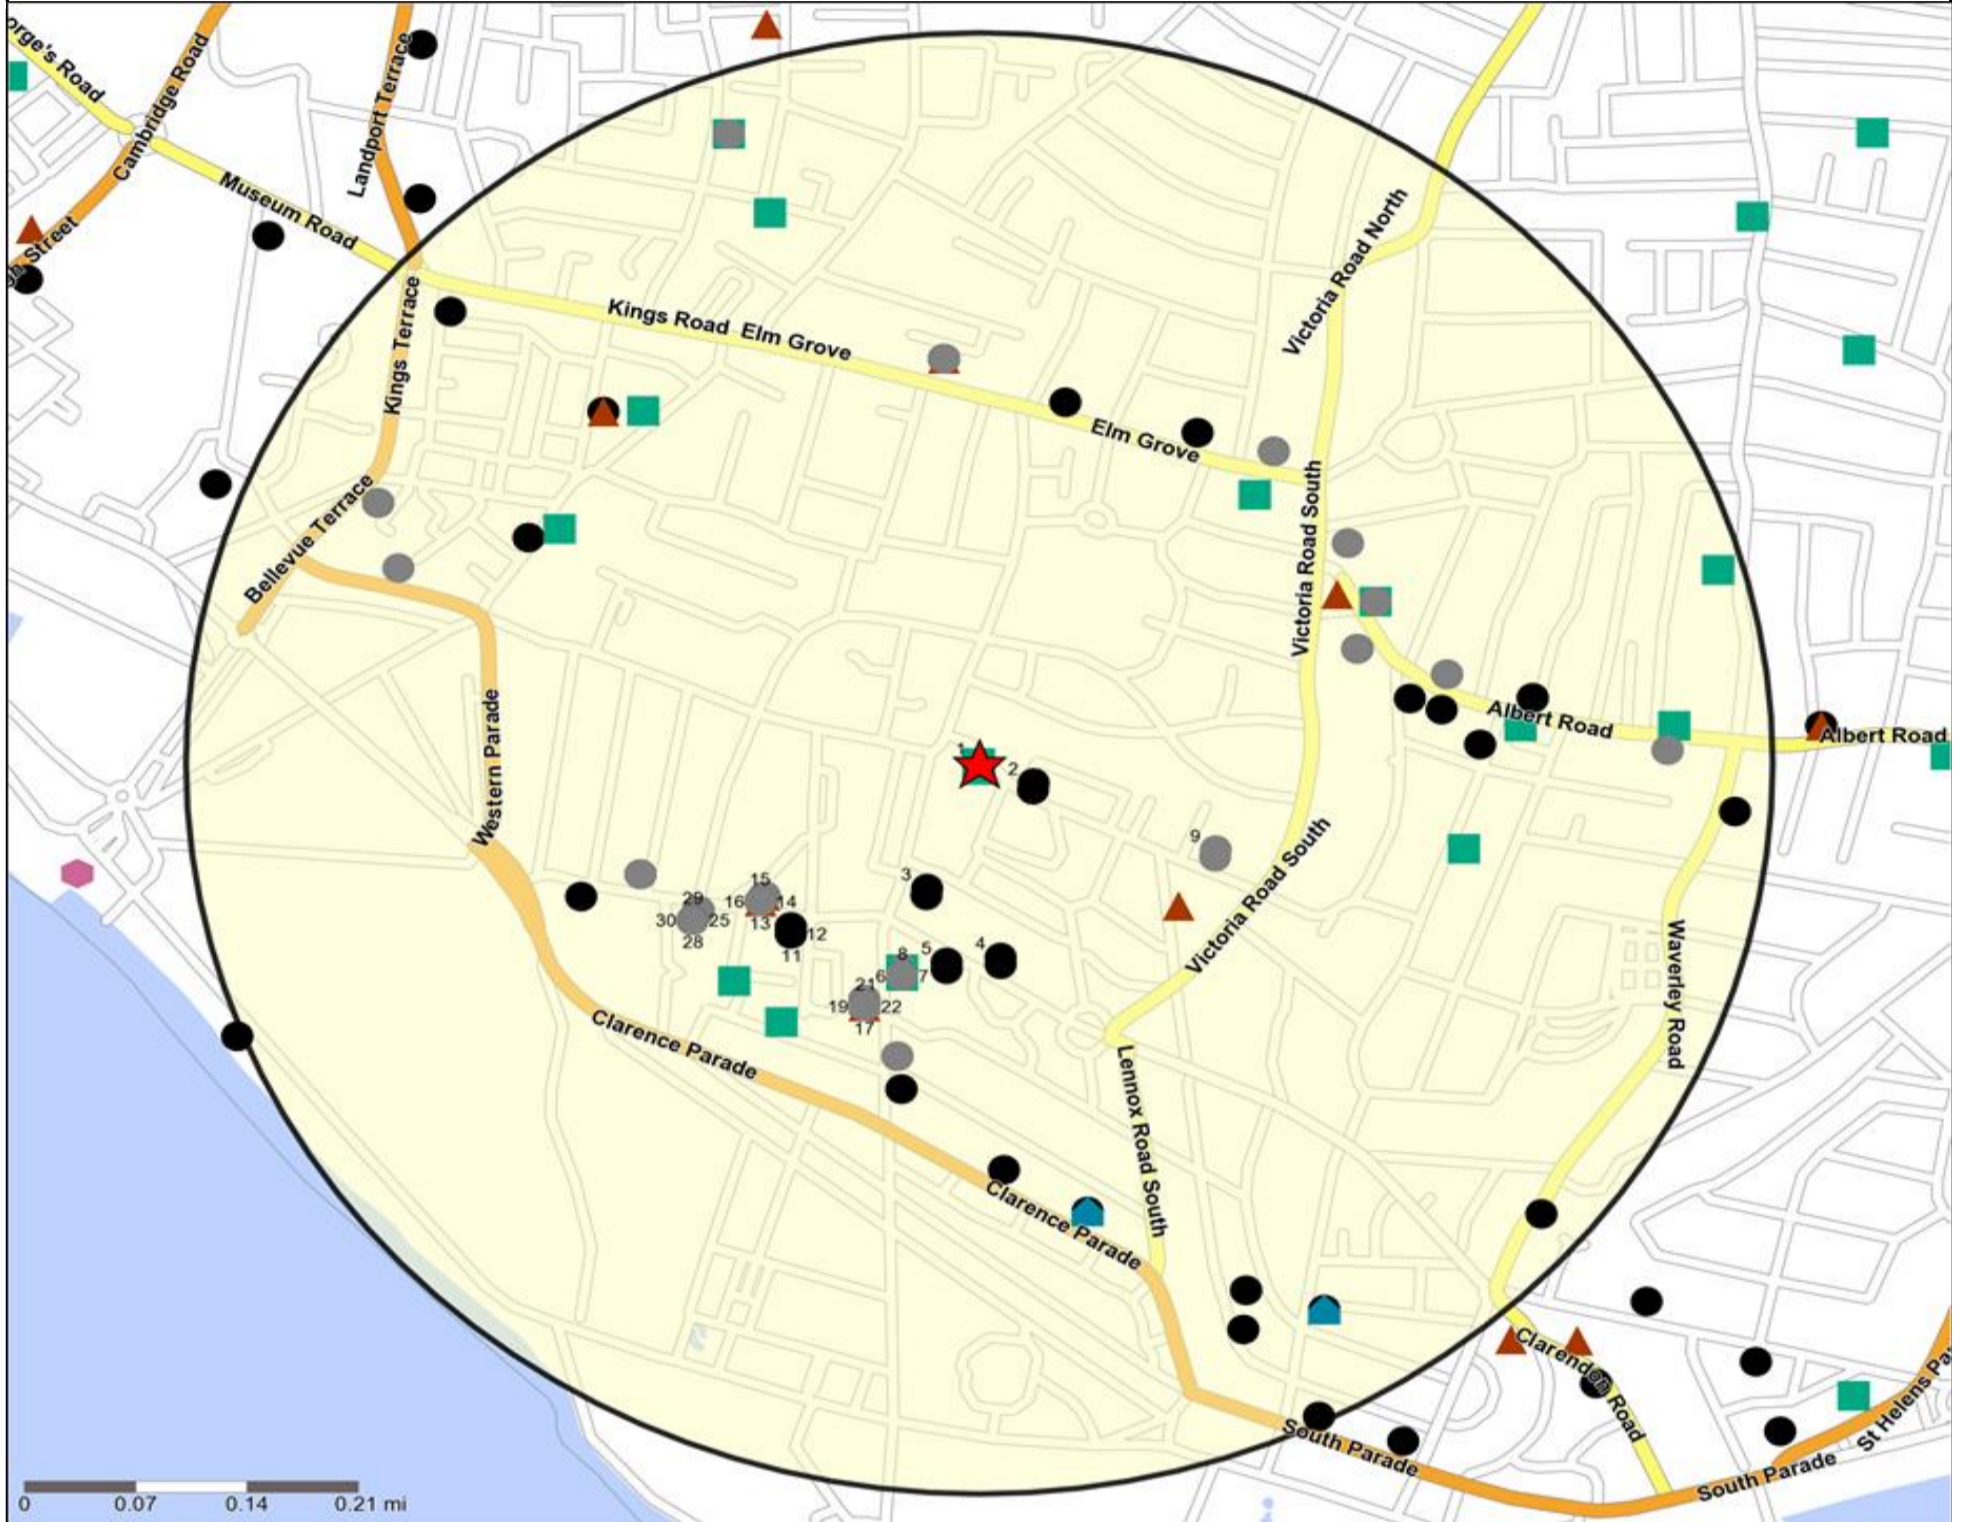

Competition Map and Data: MARMION TAVERN, SOUTHSEA (202977)

Numbers on competition points relate to the distance ranking in the competition table on page 7. Copyright Experian Ltd, HERE 2015. Ordnance Survey © Crown copyright 2015

- Location
- Branded Food
- Dry Led
- Café / Wine Bar
- Other
- 0.5, 1.5, 3 & 5 Mile Distance
- Circuit Bar
- Rural Character
- Rivers, Canals and Lakes
- Community Local

Competition Type Summary Table

Reporting Category	0 - 0.5 Miles
Café / Wine Bar	22
Circuit Bar	6
Community Local	15
Dry Led	2
Branded Food Pub	0
Rural	0
Other	69
Total	114