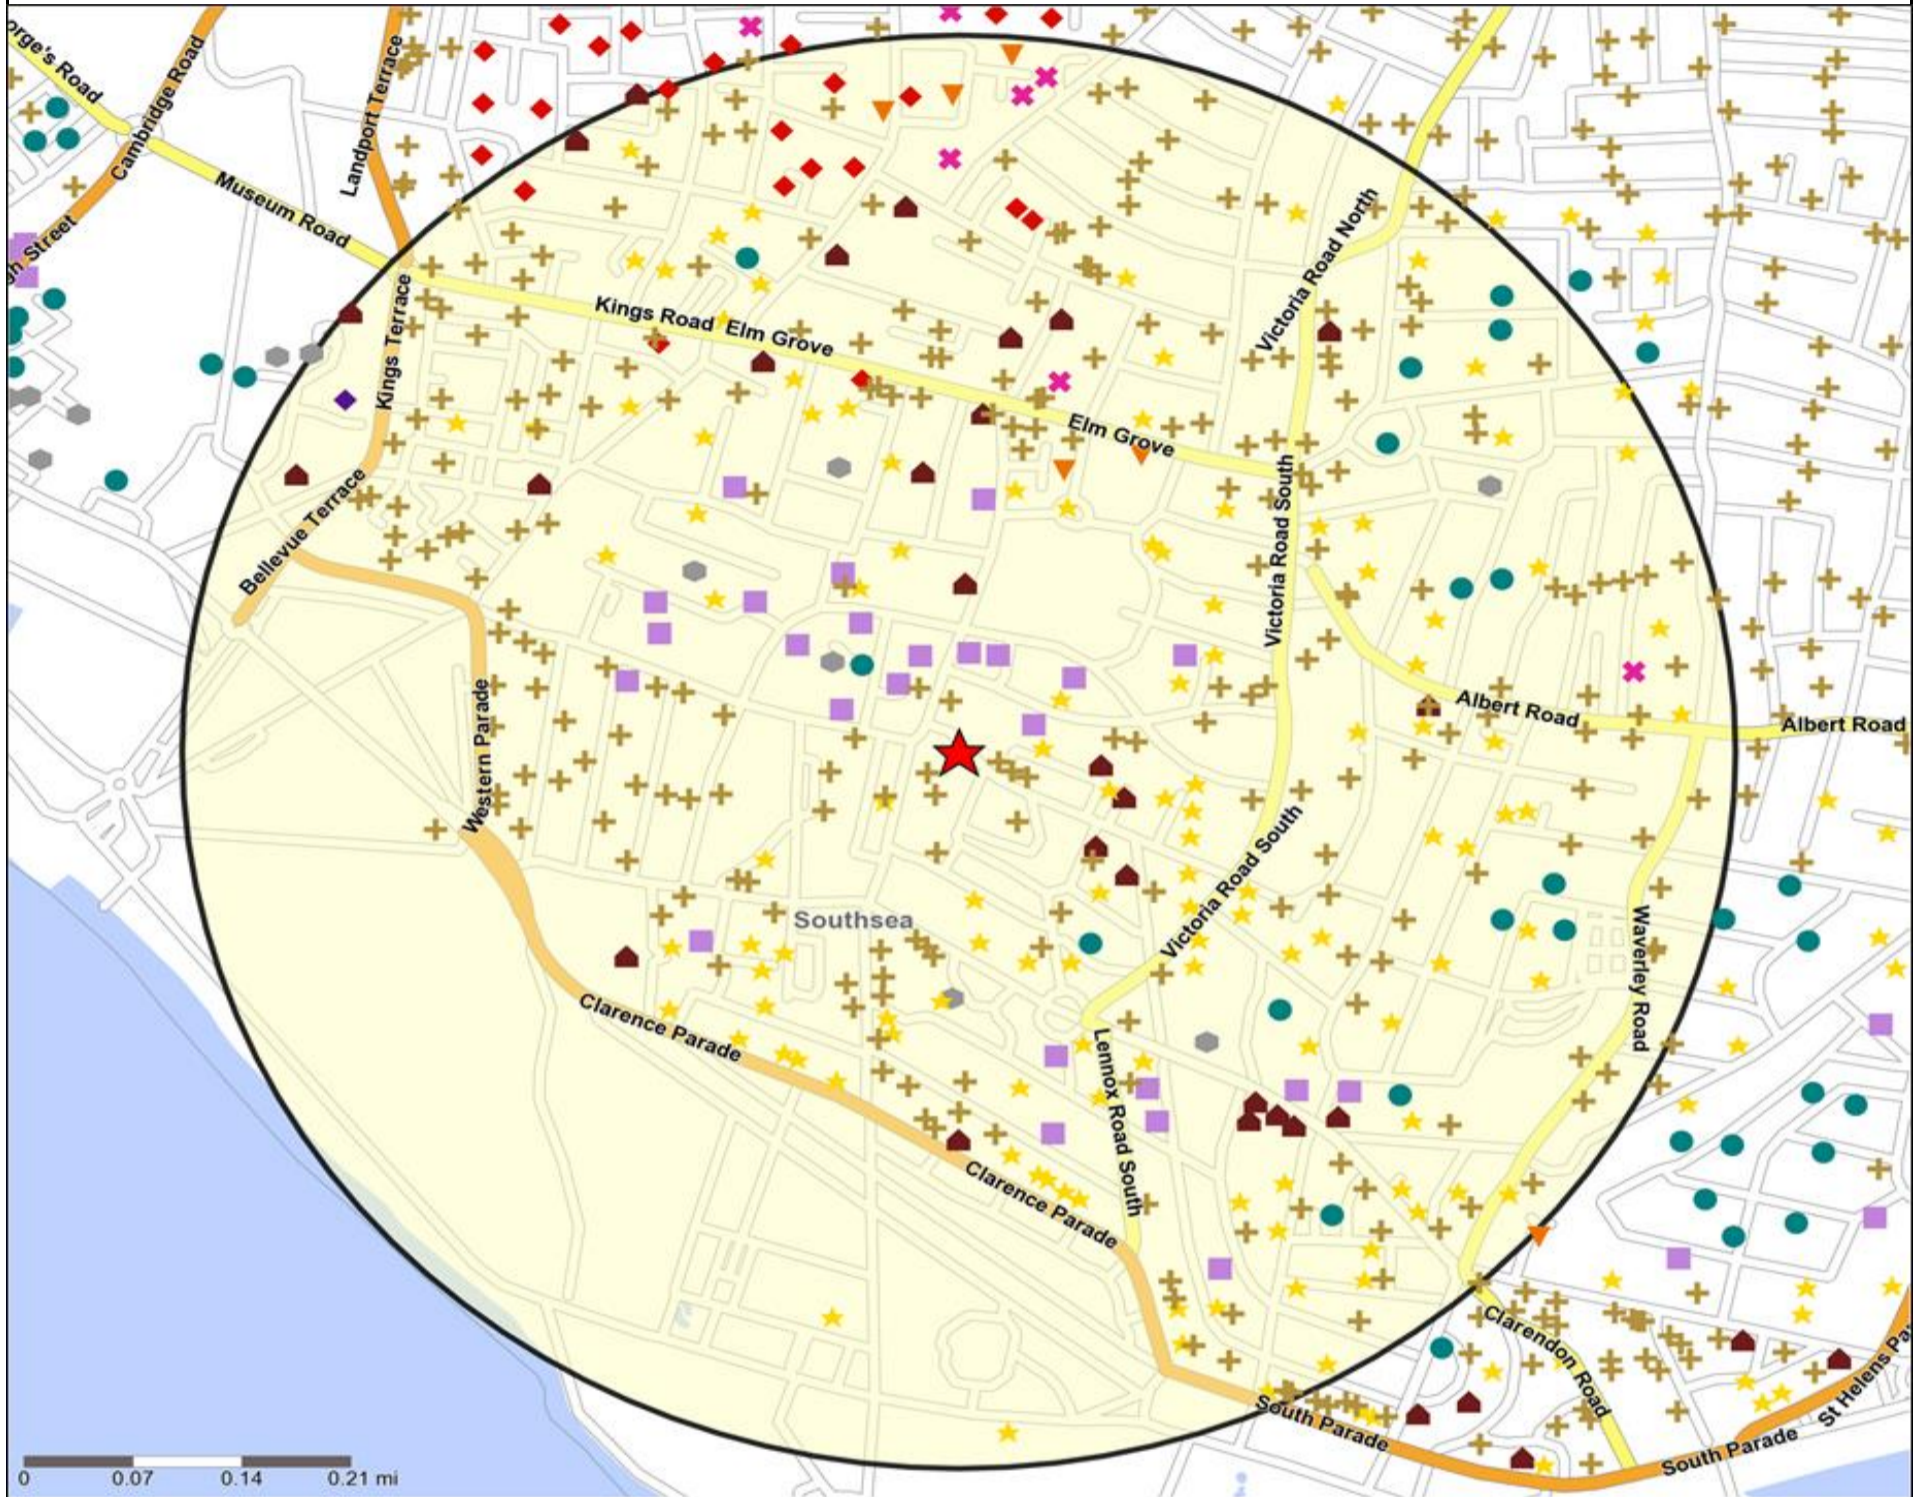

Mosaic UK Map and Data: MARMION TAVERN, SOUTHSEA (202977)

Copyright Experian Ltd, HERE 2015. Ordnance Survey © Crown copyright 2015

Mosaic UK Data Table (Residential)

	Count:					Index:				
	0 - 0.5 Miles	0 - 1.5 Miles	0 - 3.0 Miles	0 - 5.0 Miles	15 Min Drivetime	0 - 0.5	0 - 1.5	0 - 3.0	0 - 5.0	15 Min Drivetime
A City Prosperity (18+)	516	1,278	1,285	1,285	1,285	65	40	20	12	19
B Prestige Positions (18+)	6	281	1,719	7,589	2,379	0	5	15	42	20
C Country Living (18+)	0	0	3	513	4	0	0	0	3	0
D Rural Reality (18+)	0	0	25	312	3	0	0	0	2	0
E Senior Security (18+)	175	1,307	11,855	30,010	15,122	11	21	95	150	115
F Suburban Stability (18+)	0	2	4,843	15,490	7,973	0	0	52	103	81
G Domestic Success (18+)	623	3,090	5,236	11,587	6,217	39	49	41	56	46
H Aspiring Homemakers (18+)	0	3,737	23,280	36,140	23,022	0	55	166	161	156
I Family Basics (18+)	211	2,160	7,695	19,166	11,425	16	40	69	108	98
J Transient Renters (18+)	252	11,671	27,637	31,814	25,142	23	269	312	224	269
K Municipal Challenge (18+)	632	8,717	11,208	14,328	12,344	57	197	124	99	130
L Vintage Value (18+)	1,315	4,632	9,554	16,660	9,456	111	98	99	107	93
M Modest Traditions (18+)	0	438	4,623	12,289	4,917	0	12	63	105	64
N Urban Cohesion (18+)	4,453	7,696	8,509	8,761	7,903	452	195	106	68	93
O Rental Hubs (18+)	10,625	30,229	36,218	40,246	34,698	733	521	306	212	278
Adults 18+ estimate 2015	18,808	75,238	153,690	246,190	161,890	100	100	100	100	100

Mosaic UK Map and Data: MARMION TAVERN, SOUTHSEA (202977)

Copyright Experian Ltd, HERE 2015. Ordnance Survey © Crown copyright 2015

- Location
- 0.5, 1.5, 3 & 5 Mile Distance
- Rivers, Canals and Lakes
- A City Prosperity
- D Rural Reality
- E Senior Security
- F Suburban Stability
- G Domestic Success
- B Prestige Positions
- H Aspiring Homemakers
- I Family Basics
- J Transient Renters
- K Municipal Challenge
- L Vintage Value
- M Modest Traditions
- N Urban Cohesion
- O Rental Hubs
- C Country Living