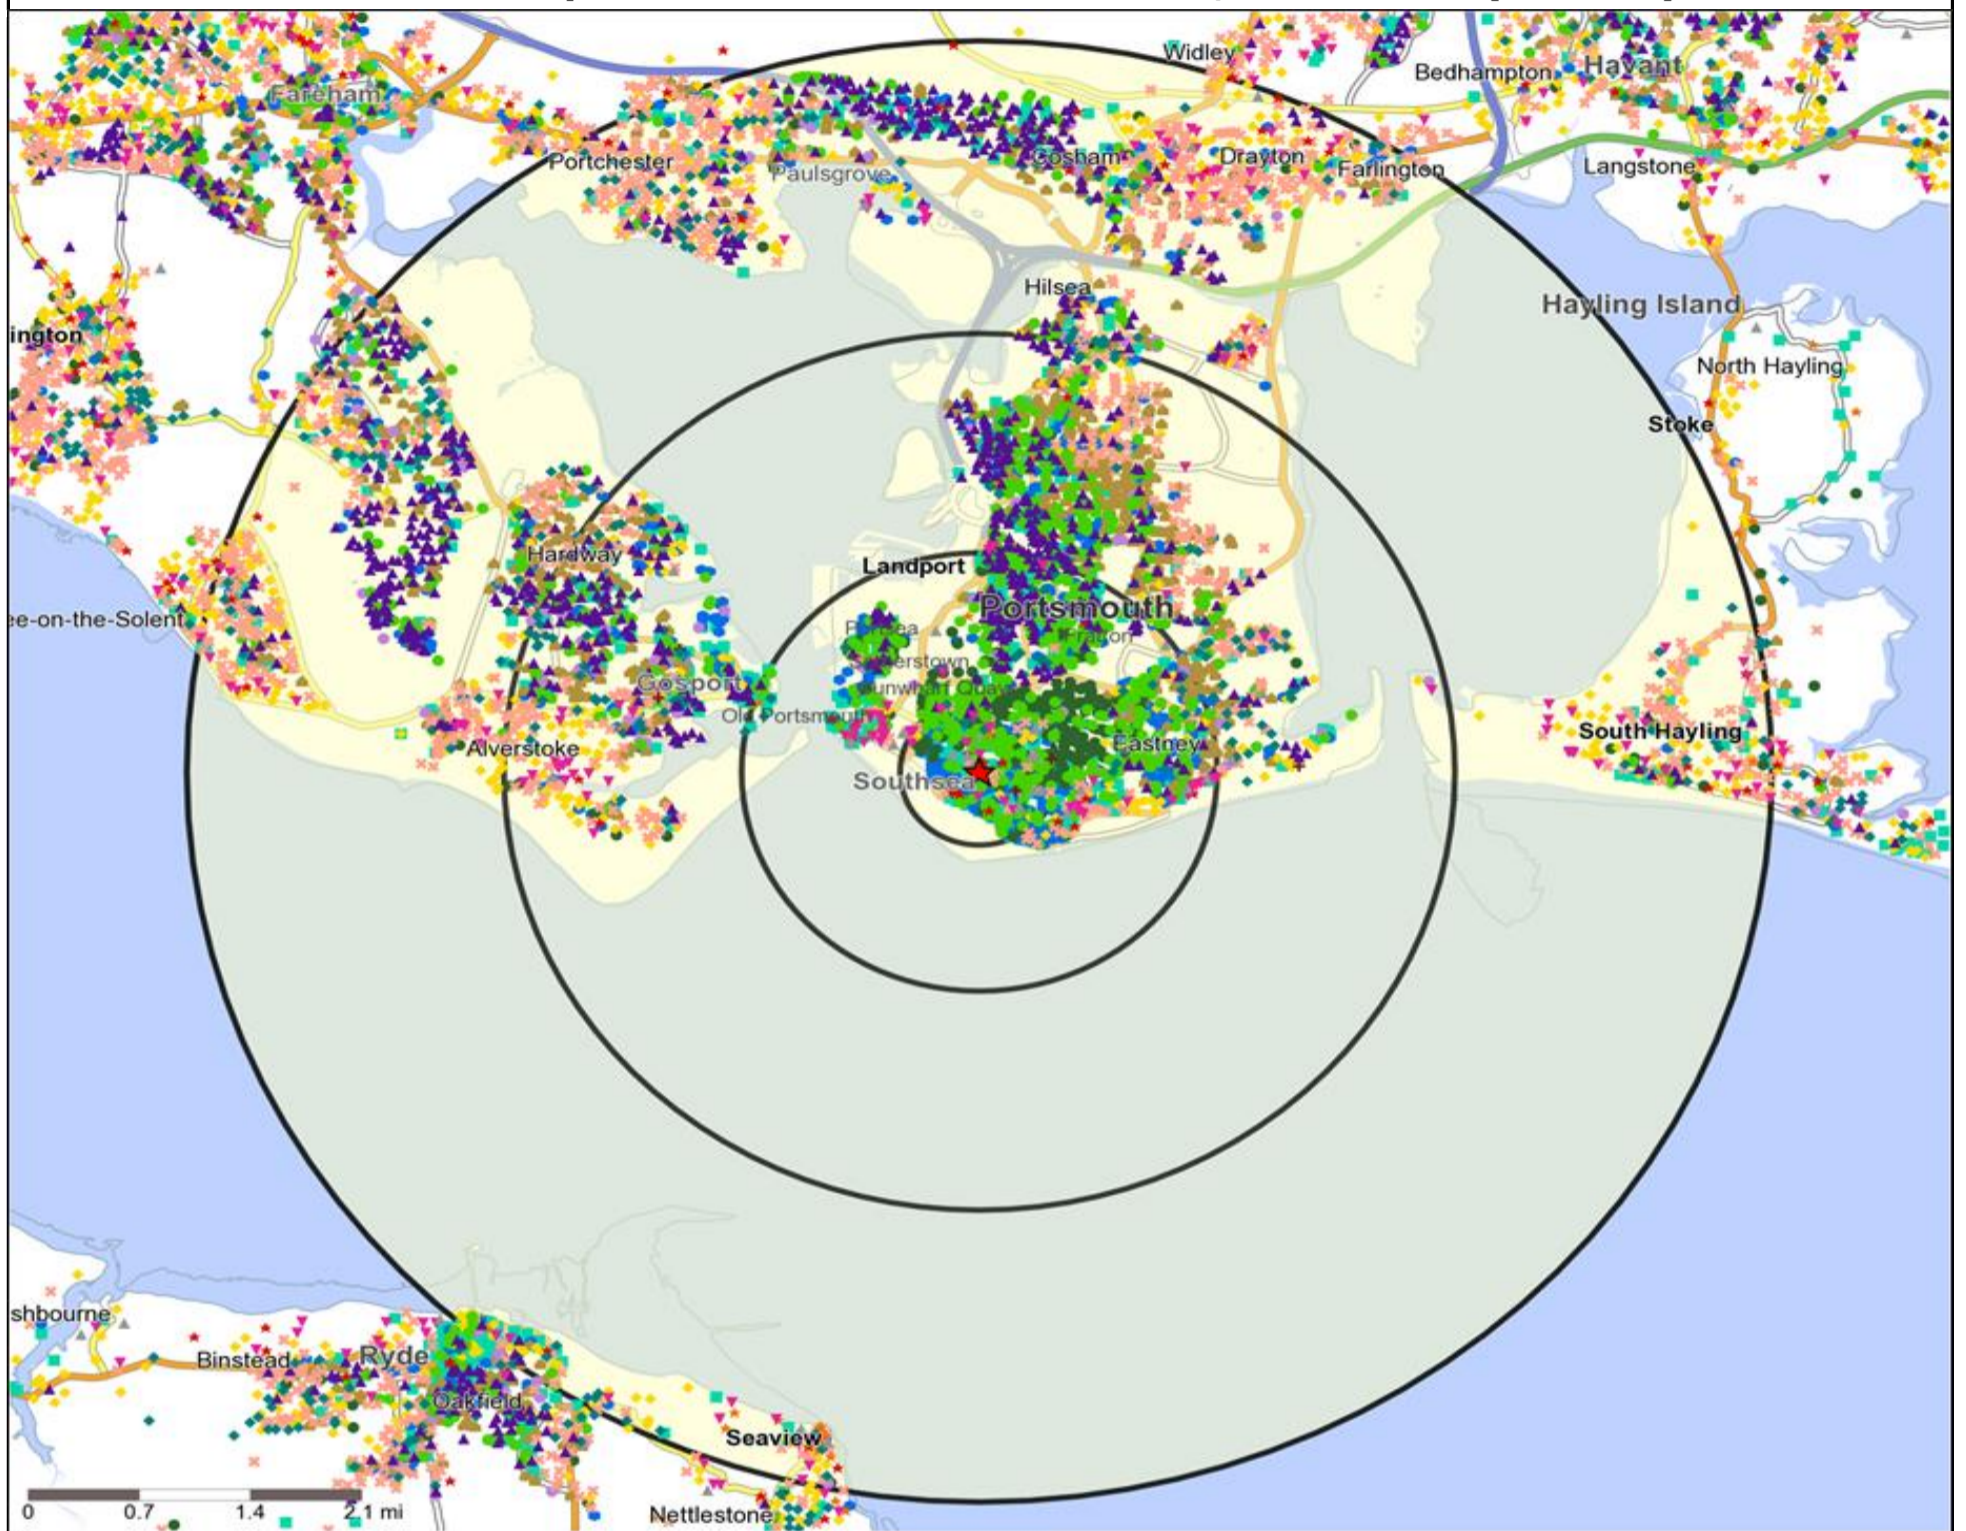

Occasions Map and Data: MARMION TAVERN, SOUTHSEA (202977)

Copyright Experian Ltd, HERE 2015. Ordnance Survey © Crown copyright 2015

- ★ Location
- 0.5, 1.5, 3 & 5 Mile Distance
- ~ Rivers, Canals and Lakes
- ▲ Occasions Types
- 01 Mine's a Pint
- 02 Early Doors
- 03 Everyday is Friday
- ▲ 04 Weekend Millionaires
- 05 Out On The Town
- ▲ 06 Business and Pleasure
- 07 Sporting Pints
- 08 Student Social
- ▼ 09 Leisurely Lunch
- ▲ 10 Wining and Dining
- ▲ 11 Household Outing
- ★ 12 Midweek Meal Deal
- 13 Date Night
- ★ 14 Birthday Treat
- + 15 Pre Show Meal

Occasions Data Table

	Count:					Index:				
	0 - 0.5 Miles	0 - 1.5 Miles	0 - 3.0 Miles	0 - 5.0 Miles	15 Min Drivetime	0 - 0.5	0 - 1.5	0 - 3.0	0 - 5.0	15 Min Drivetime
01 Mine's a Pint	1,550	6,482	12,333	18,919	12,794	117	113	100	97	98
02 Early Doors	407	3,147	9,097	16,043	9,668	37	65	88	99	88
03 Everyday is Friday	1,056	4,576	10,022	15,662	10,495	112	111	114	113	113
04 Weekend Millionaires	425	4,549	13,041	21,640	14,062	31	77	103	108	105
05 Out On The Town	2,346	9,021	17,130	24,514	17,938	179	158	141	127	138
06 Business and Pleasure	911	3,107	5,635	8,027	5,892	135	105	90	81	88
07 Sporting Pints	2,219	9,301	16,891	23,048	17,495	154	148	126	108	122
08 Student Social	1,878	7,448	9,595	11,912	9,958	307	279	169	132	164
09 Leisurely Lunch	945	4,228	9,693	16,606	10,497	73	75	81	88	82
10 Wining and Dining	998	3,437	8,674	16,772	9,807	68	54	64	78	68
11 Household Outing	496	3,462	11,410	18,963	12,269	43	69	106	111	107
12 Midweek Meal Deal	549	3,169	6,501	9,952	7,017	84	112	107	104	109
13 Date Night	837	2,649	7,091	13,189	7,605	81	59	73	86	74
14 Birthday Treat	628	2,635	6,466	11,615	7,227	61	58	67	76	70
15 Pre Show Meal	512	1,499	3,110	5,088	3,294	143	96	94	97	93
Number of Occasions	15,757	68,710	146,689	231,950	156,018	100	100	100	100	100