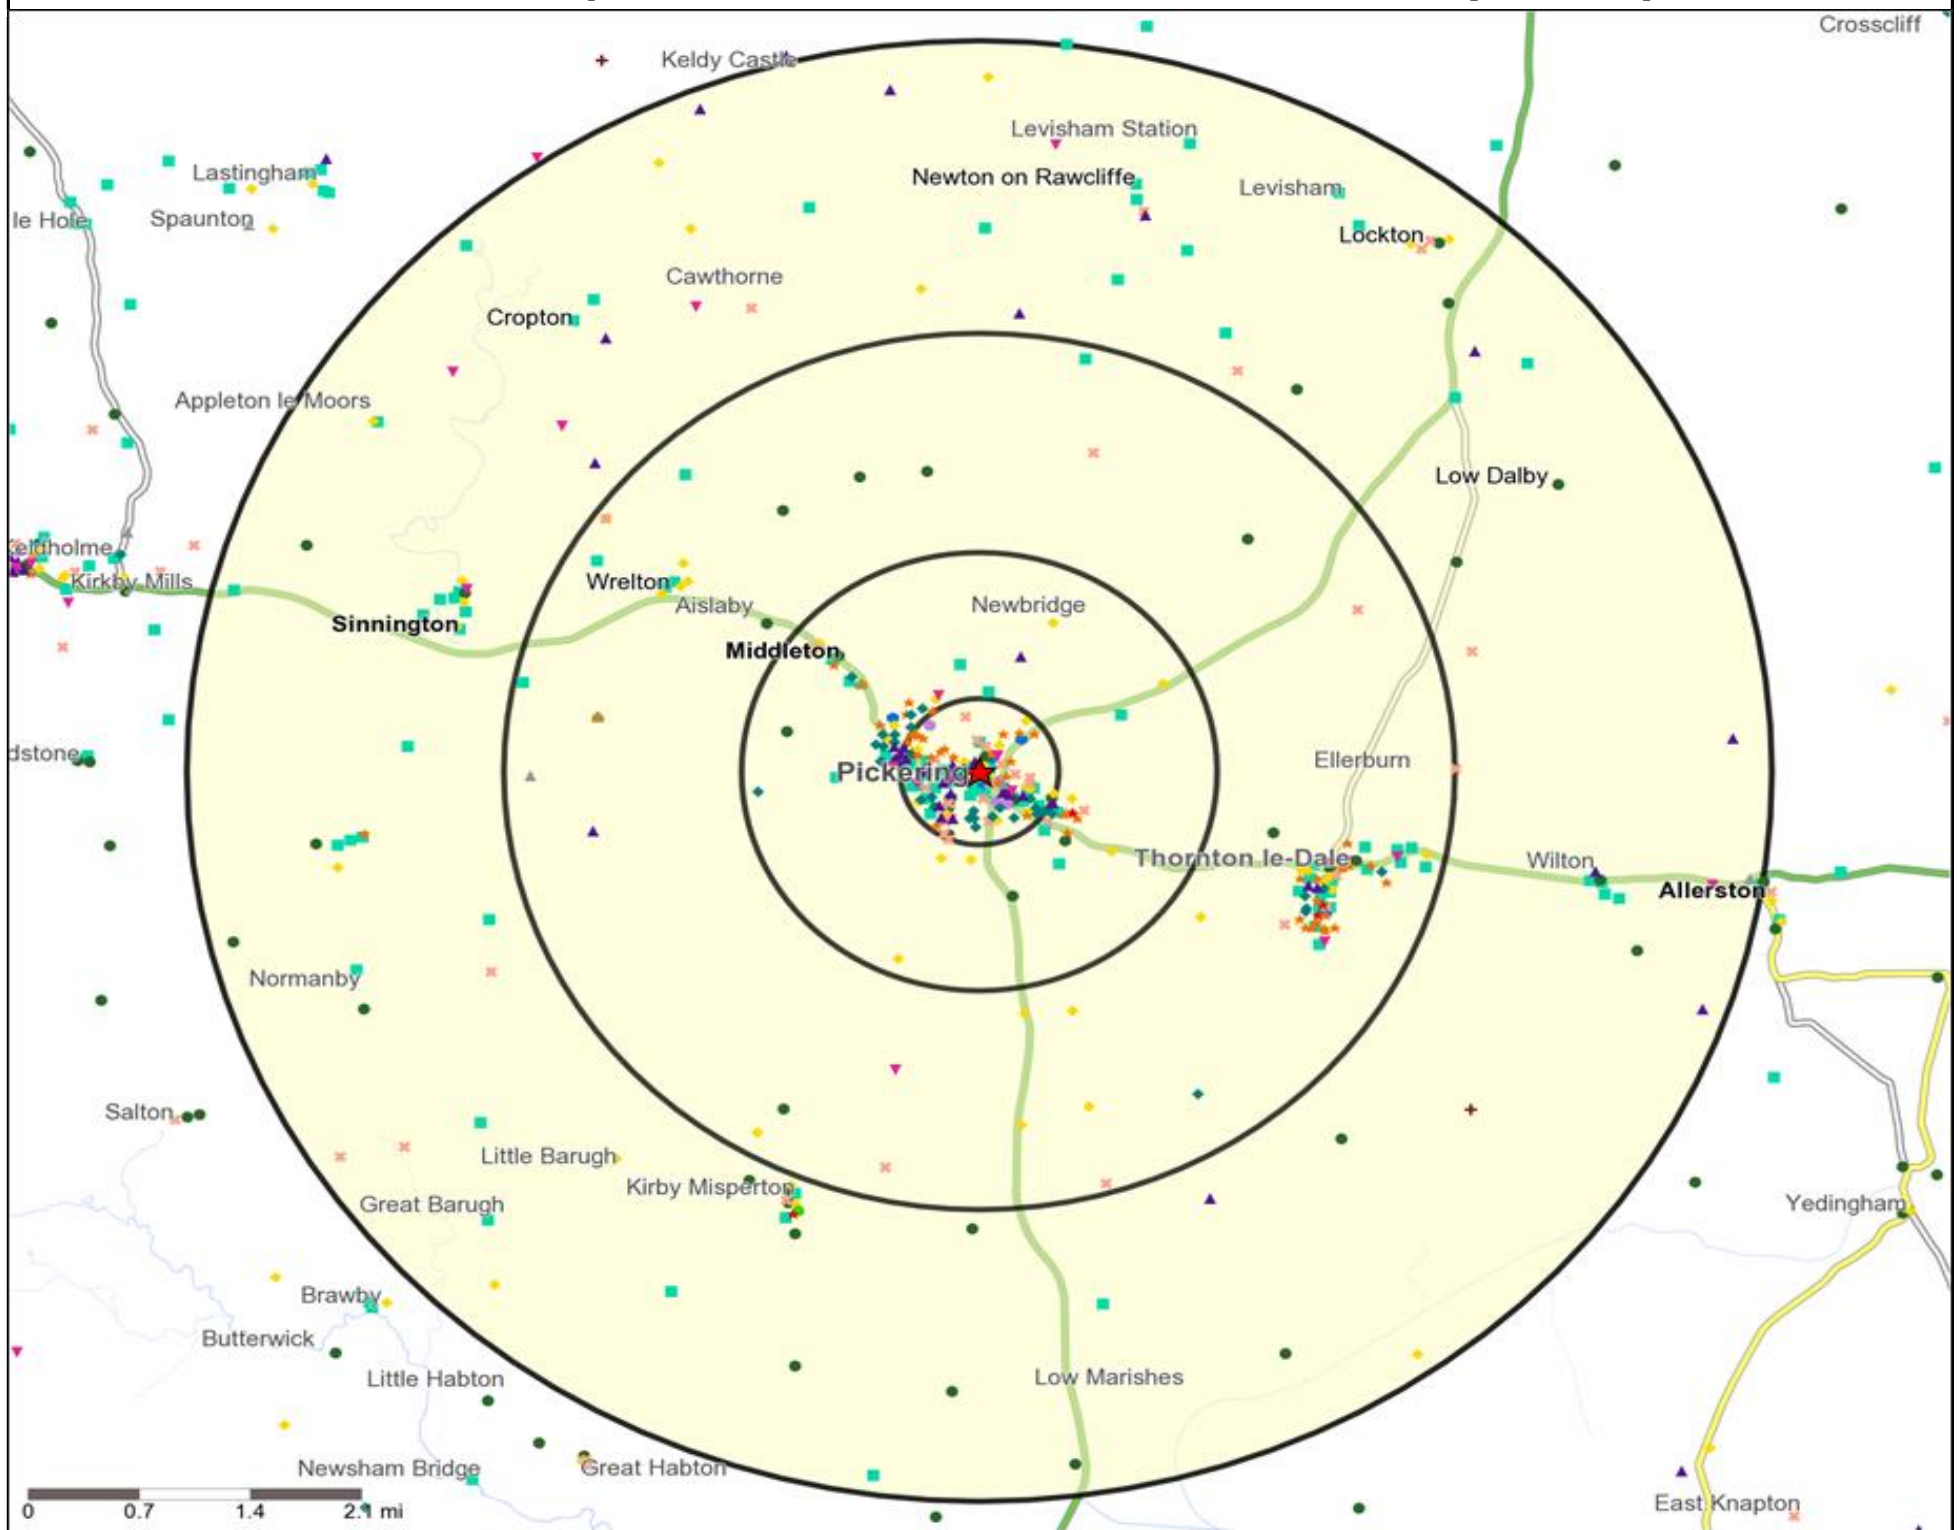

Occasions Map and Data: BAY HORSE INN, PICKERING (200092)

Copyright Experian Ltd, HERE 2015. Ordnance Survey © Crown copyright 2015

- ★ Location
- Occasions Types
- ▲ 04 Weekend Millionaires
- 08 Student Social
- ★ 12 Midweek Meal Deal
- 0.5, 1.5, 3 & 5 Mile Distance
- 01 Mine's a Pint
- 05 Out On The Town
- ▼ 09 Leisurely Lunch
- ★ 13 Date Night
- ~ Rivers, Canals and Lakes
- 02 Early Doors
- ▲ 06 Business and Pleasure
- ✕ 10 Wining and Dining
- ★ 14 Birthday Treat
- 03 Everyday is Friday
- 07 Sporting Pints
- ▲ 11 Household Outing
- + 15 Pre Show Meal

Occasions Data Table

	Count:					Index:				
	0 - 0.5 Miles	0 - 1.5 Miles	0 - 3.0 Miles	0 - 5.0 Miles	15 Min Drivetime	0 - 0.5	0 - 1.5	0 - 3.0	0 - 5.0	15 Min Drivetime
01 Mine's a Pint	363	542	736	926	1,556	141	134	139	144	135
02 Early Doors	361	548	704	823	1,470	167	161	159	153	152
03 Everyday is Friday	208	304	368	410	792	113	105	97	89	96
04 Weekend Millionaires	228	338	411	503	1,072	86	81	75	76	90
05 Out On The Town	104	156	196	238	619	41	39	37	37	54
06 Business and Pleasure	66	116	172	247	411	50	56	63	75	69
07 Sporting Pints	127	181	197	212	544	45	41	34	30	43
08 Student Social	134	233	314	417	691	112	124	128	140	129
09 Leisurely Lunch	307	488	656	818	1,361	122	124	127	131	121
10 Wining and Dining	280	454	612	751	1,278	98	101	104	105	100
11 Household Outing	148	221	264	315	691	65	62	57	56	68
12 Midweek Meal Deal	174	319	450	484	821	137	159	172	152	144
13 Date Night	300	492	672	833	1,307	148	154	161	165	144
14 Birthday Treat	240	377	473	540	916	118	118	113	107	101
15 Pre Show Meal	42	73	108	162	274	60	67	75	93	88
Number of Occasions	3,082	4,842	6,333	7,679	13,803	100	100	100	100	100