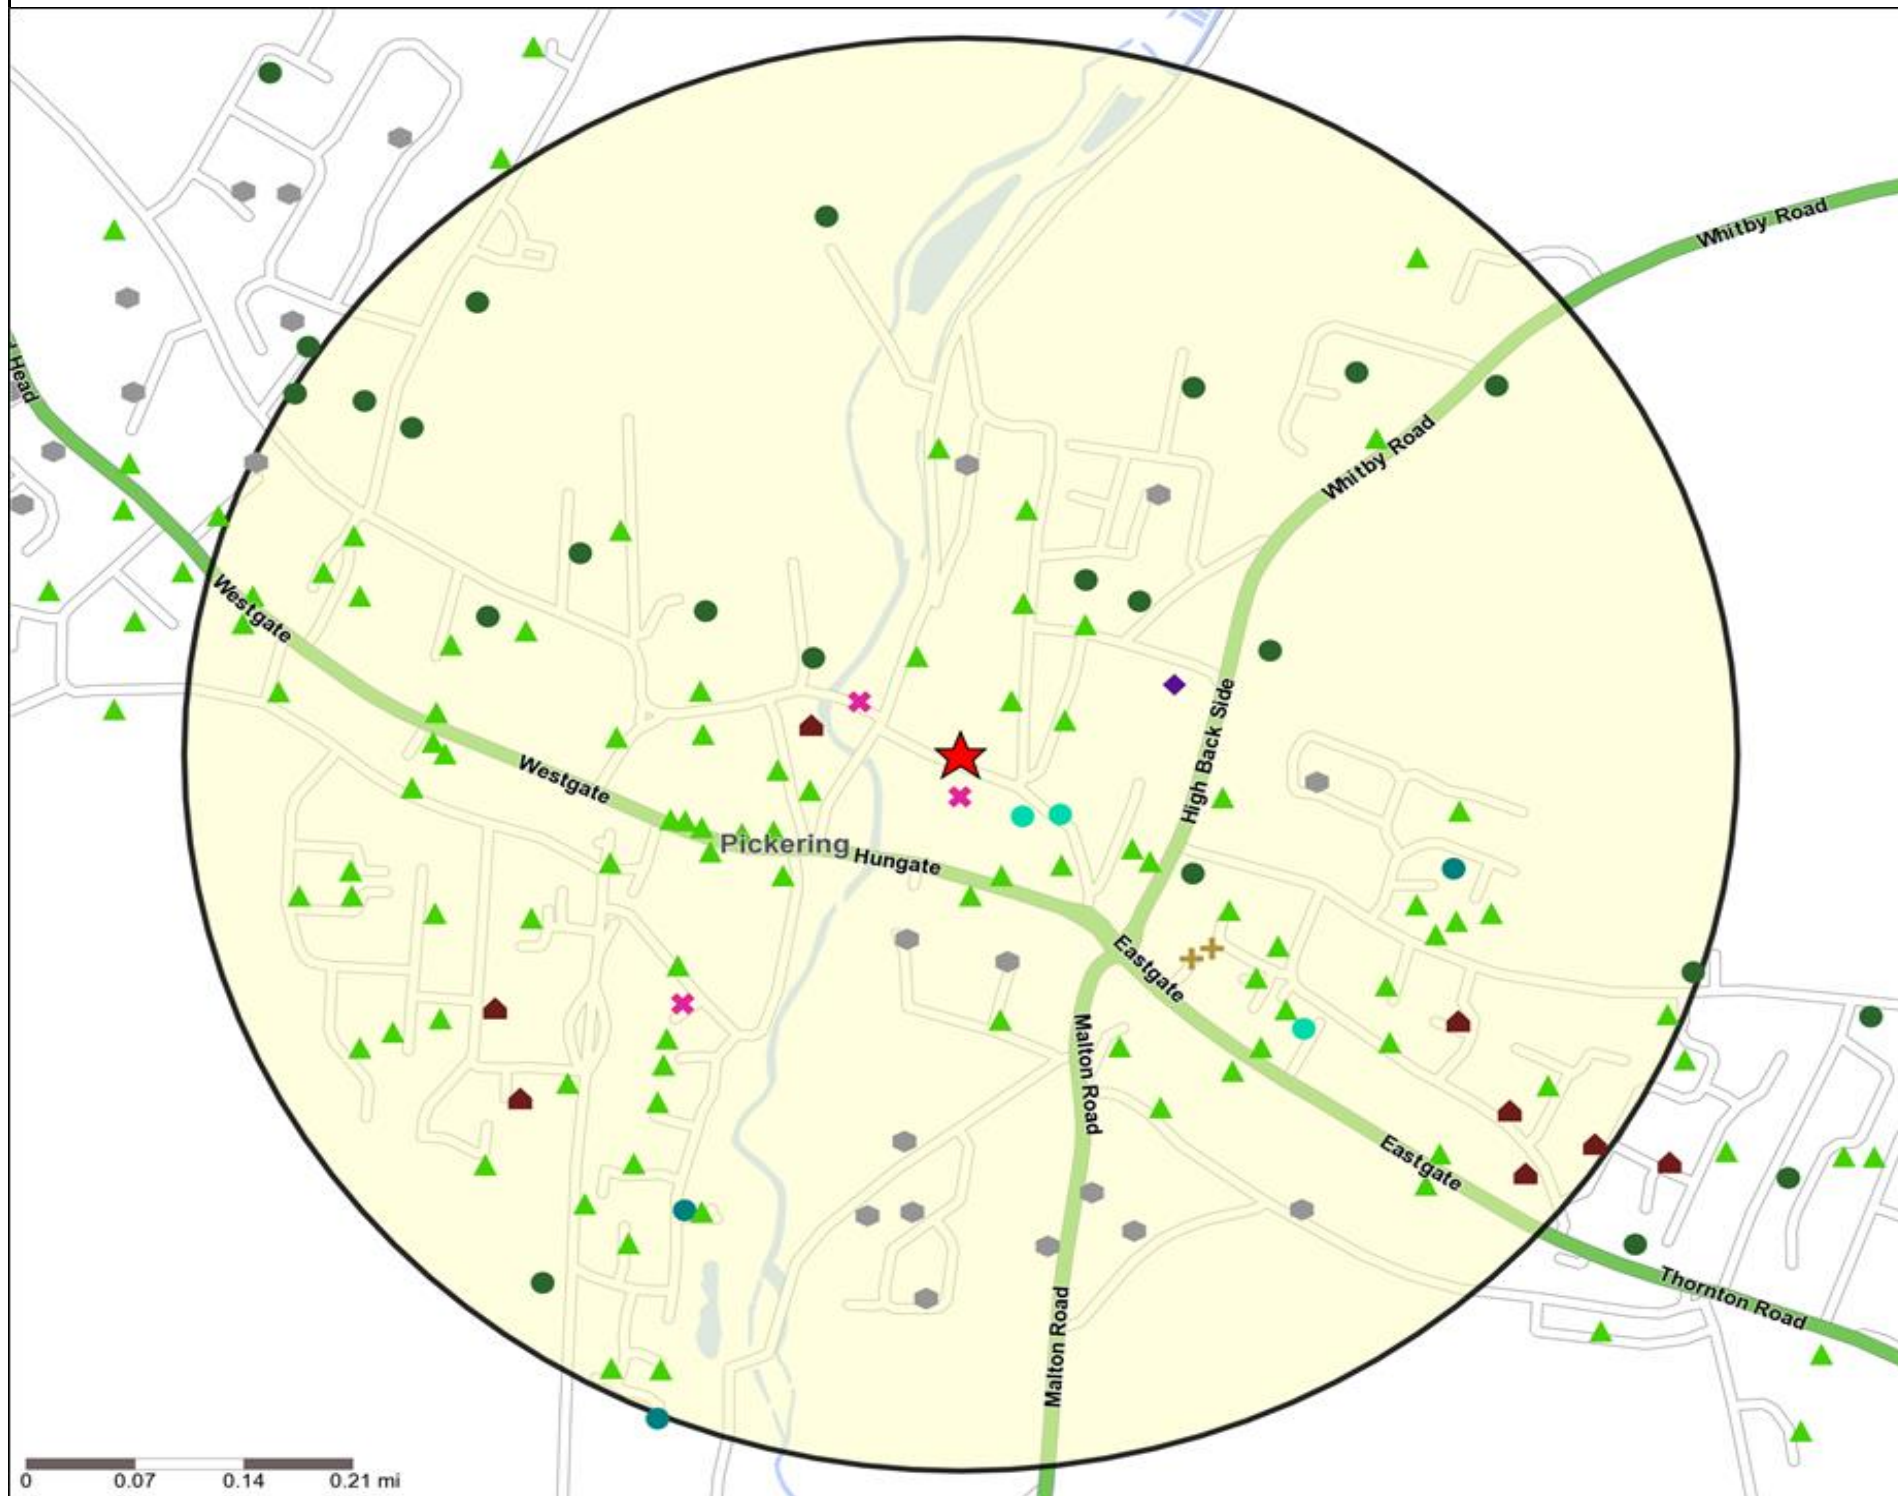

Mosaic UK Map and Data: BAY HORSE INN, PICKERING (200092)

Copyright Experian Ltd, HERE 2015. Ordnance Survey © Crown copyright 2015

- Location
- 0.5, 1.5, 3 & 5 Mile Distance
- Rivers, Canals and Lakes
- **Mosaic UK Groups**
- A City Prosperity
- B Prestige Positions
- C Country Living
- D Rural Reality
- E Senior Security
- F Suburban Stability
- G Domestic Success
- H Aspiring Homemakers
- I Family Basics
- J Transient Renters
- K Municipal Challenge
- L Vintage Value
- M Modest Traditions
- N Urban Cohesion
- O Rental Hubs

Mosaic UK Data Table (Residential)

	Count:	Index:
	0 - 0.5 Miles	0 - 0.5 Miles
A City Prosperity (18+)	0	0
B Prestige Positions (18+)	1	0
C Country Living (18+)	325	121
D Rural Reality (18+)	2,424	907
E Senior Security (18+)	561	179
F Suburban Stability (18+)	0	0
G Domestic Success (18+)	126	39
H Aspiring Homemakers (18+)	28	8
I Family Basics (18+)	0	0
J Transient Renters (18+)	48	22
K Municipal Challenge (18+)	0	0
L Vintage Value (18+)	285	117
M Modest Traditions (18+)	0	0
N Urban Cohesion (18+)	0	0
O Rental Hubs (18+)	59	20
Adults 18+ estimate 2015	3,857	100