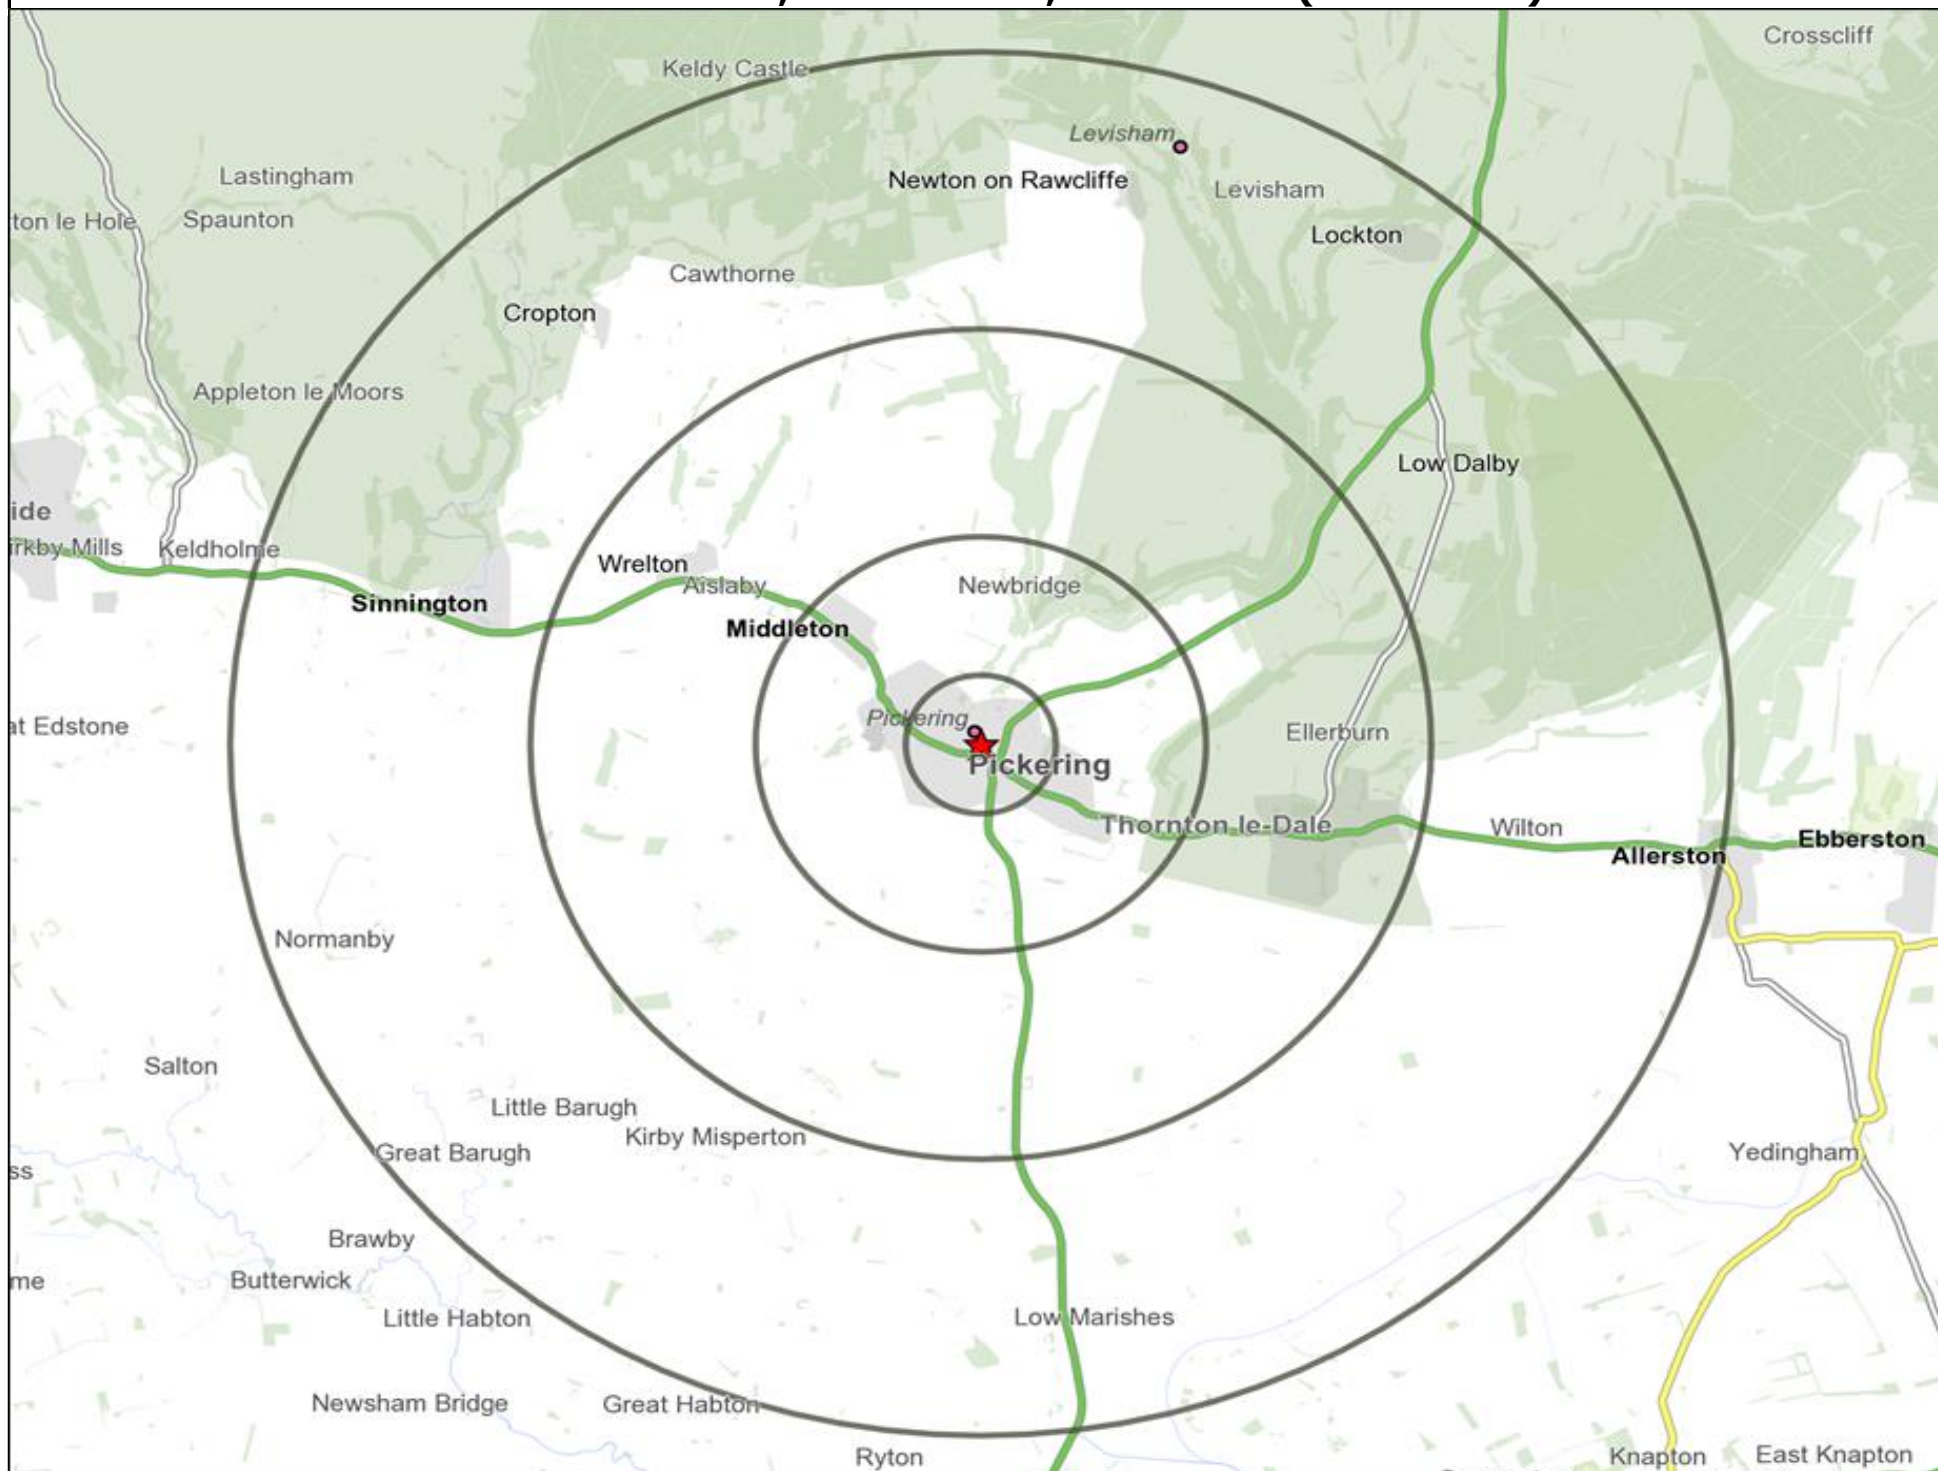

**Customer Profile Report for BAY HORSE INN, PICKERING (Punch Outlet Number: 200092)  
8 MARKET PLACE, PICKERING, YO18 7AA (YO18 7AA)**

Copyright Experian Ltd, HERE 2015. Ordnance Survey © Crown copyright 2015

★ Location ○ 0.5, 1.5, 3 & 5 Mile Distance

**Age Data Table**

	Count:					Index:				
	0 - 0.5 Miles	0 - 1.5 Miles	0 - 3.0 Miles	0 - 5.0 Miles	15 Min Drivetime	0 - 0.5 Miles	0 - 1.5 Miles	0 - 3.0 Miles	0 - 5.0 Miles	15 Min Drivetime
0-15	720	1,151	1,425	1,773	3,210	82	83	78	78	82
16-17	111	181	223	270	455	102	106	99	96	94
18-24	344	498	610	714	1,383	81	75	69	65	73
25-34	417	586	729	894	1,924	65	58	55	54	67
35-44	460	695	902	1,117	2,082	77	75	73	73	79
45-54	575	914	1,288	1,678	2,856	86	88	93	98	96
55-64	585	980	1,404	1,838	2,921	110	118	128	135	124
65+	1,482	2,340	3,133	3,797	6,046	175	177	179	175	161
<b>Population estimate 2015</b>	<b>4,694</b>	<b>7,345</b>	<b>9,714</b>	<b>12,081</b>	<b>20,877</b>	<b>100</b>	<b>100</b>	<b>100</b>	<b>100</b>	<b>100</b>

**Mosaic UK Map and Data: BAY HORSE INN, PICKERING (200092)**

Copyright Experian Ltd, HERE 2015. Ordnance Survey © Crown copyright 2015

- Location
- 0.5, 1.5, 3 & 5 Mile Distance
- Rivers, Canals and Lakes
- Mosaic UK Groups**
- A City Prosperity
- C Country Living
- D Rural Reality
- E Senior Security
- F Suburban Stability
- G Domestic Success
- H Aspiring Homemakers
- I Family Basics
- J Transient Renters
- K Municipal Challenge
- L Vintage Value
- M Modest Traditions
- N Urban Cohesion
- O Rental Hubs