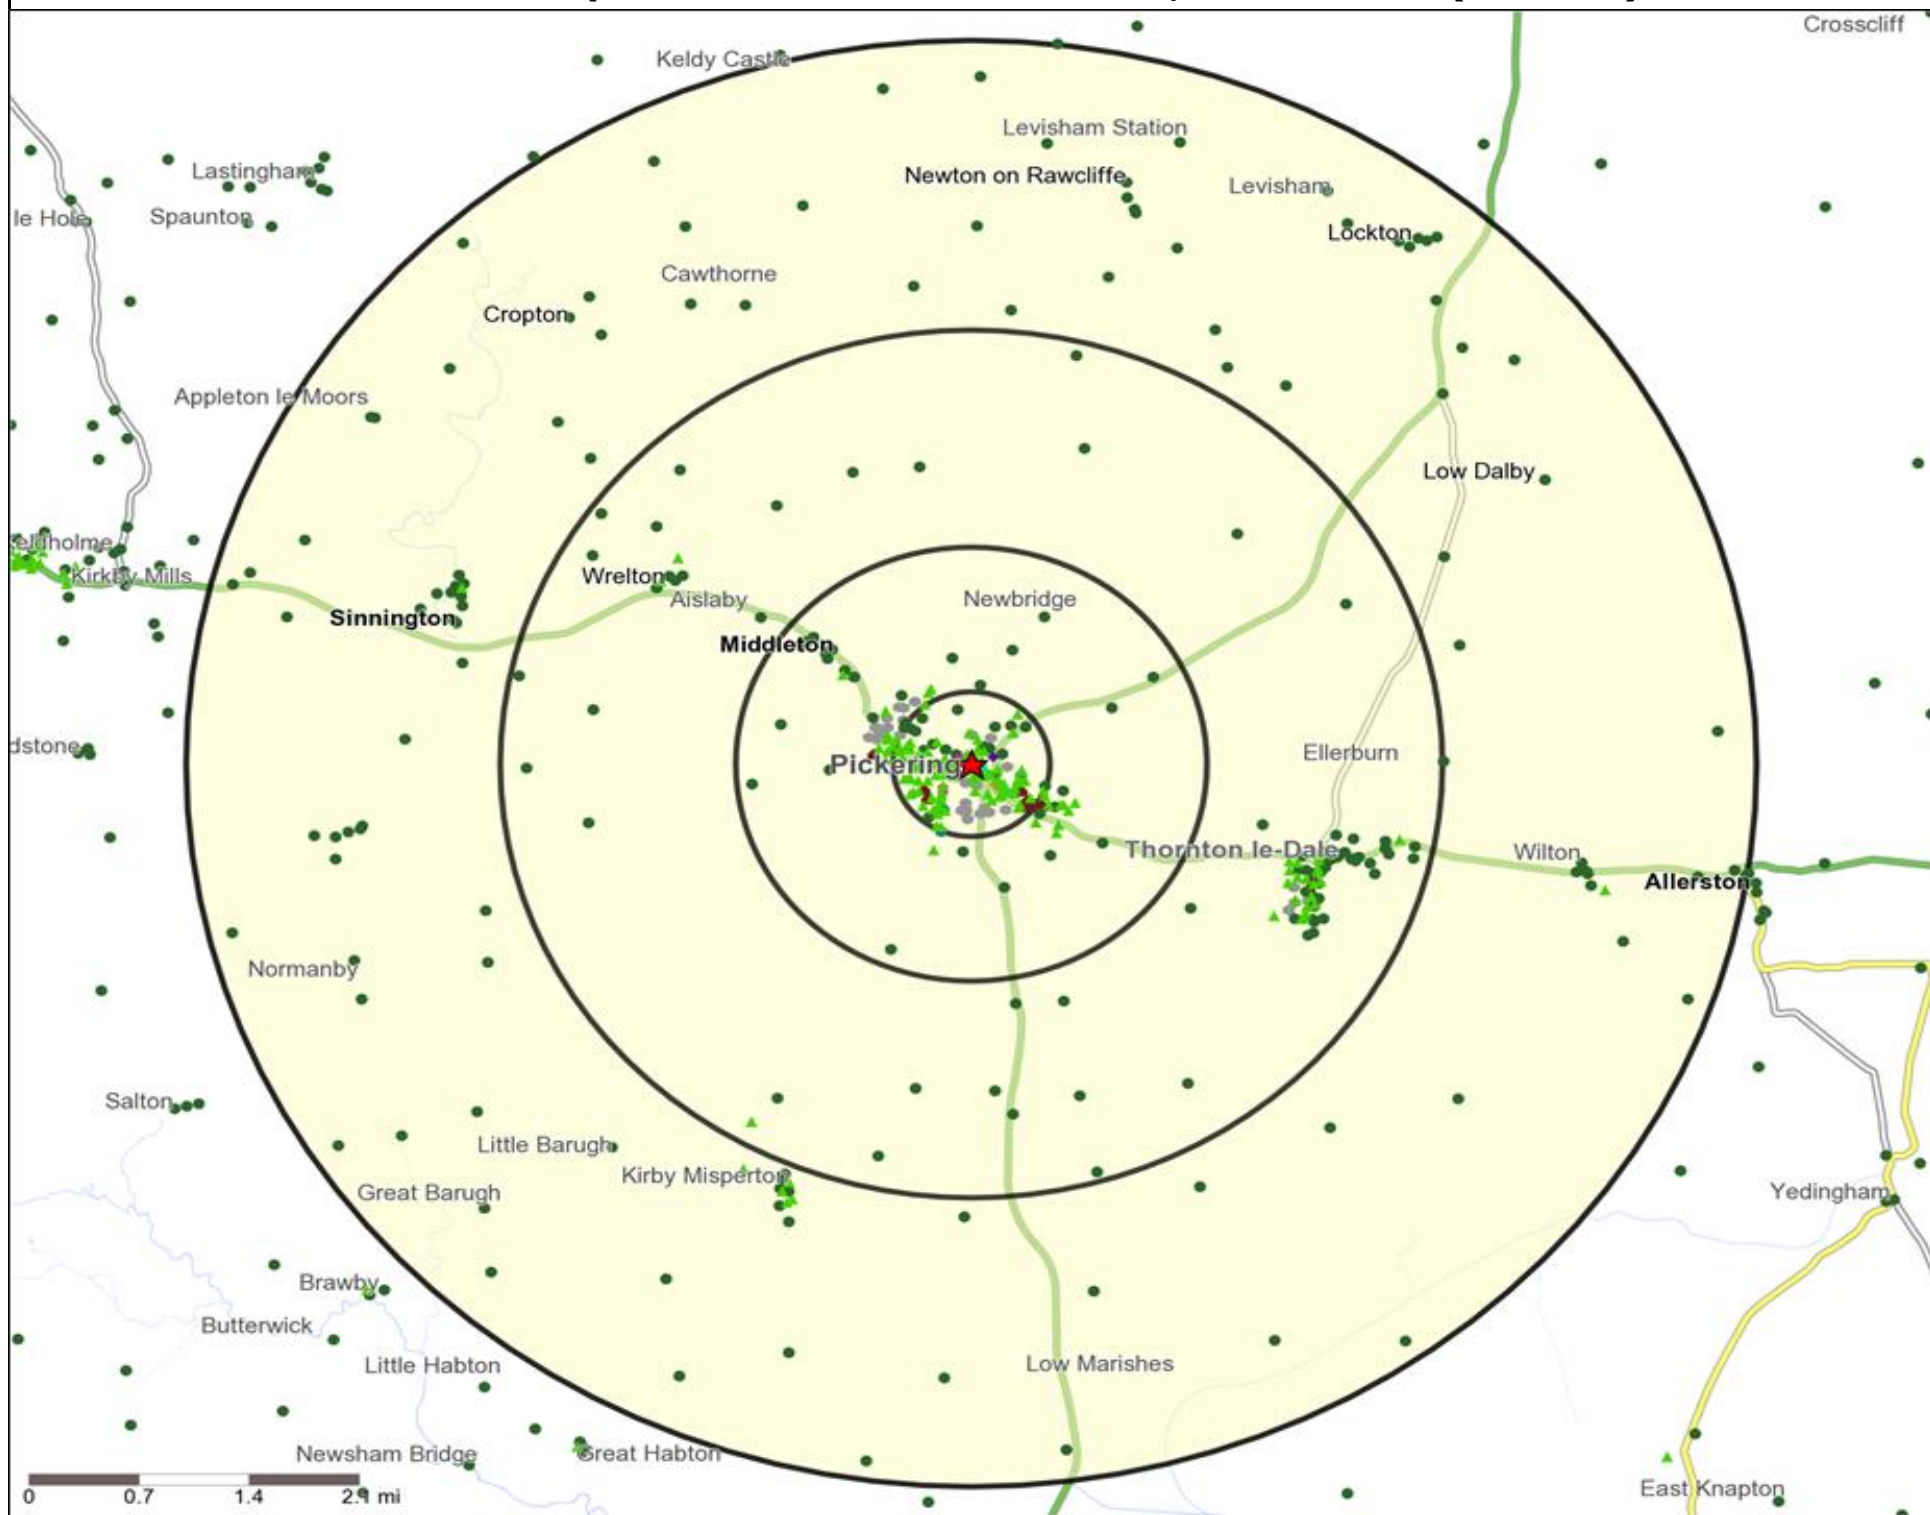

★ Location ○ 0.5, 1.5, 3 & 5 Mile Distance

**Age Data Table**

	Count:					Index:				
	0 - 0.5 Miles	0 - 1.5 Miles	0 - 3.0 Miles	0 - 5.0 Miles	15 Min Drivetime	0 - 0.5 Miles	0 - 1.5 Miles	0 - 3.0 Miles	0 - 5.0 Miles	15 Min Drivetime
0-15	720	1,151	1,425	1,773	3,210	82	83	78	78	82
16-17	111	181	223	270	455	102	106	99	96	94
18-24	344	498	610	714	1,383	81	75	69	65	73
25-34	417	586	729	894	1,924	65	58	55	54	67
35-44	460	695	902	1,117	2,082	77	75	73	73	79
45-54	575	914	1,288	1,678	2,856	86	88	93	98	96
55-64	585	980	1,404	1,838	2,921	110	118	128	135	124
65+	1,482	2,340	3,133	3,797	6,046	175	177	179	175	161
<b>Population estimate 2015</b>	<b>4,694</b>	<b>7,345</b>	<b>9,714</b>	<b>12,081</b>	<b>20,877</b>	<b>100</b>	<b>100</b>	<b>100</b>	<b>100</b>	<b>100</b>

**Mosaic UK Map and Data: BAY HORSE INN, PICKERING (200092)**

Copyright Experian Ltd, HERE 2015. Ordnance Survey © Crown copyright 2015

- Location
- 0.5, 1.5, 3 & 5 Mile Distance
- Rivers, Canals and Lakes
- Mosaic UK Groups**
- A City Prosperity
- C Country Living
- D Rural Reality
- E Senior Security
- F Suburban Stability
- G Domestic Success
- H Aspiring Homemakers
- I Family Basics
- J Transient Renters
- K Municipal Challenge
- L Vintage Value
- M Modest Traditions
- N Urban Cohesion
- O Rental Hubs

**Mosaic UK Map and Data: BAY HORSE INN, PICKERING (200092)**

Copyright Experian Ltd, HERE 2015. Ordnance Survey © Crown copyright 2015

- Location
- 0.5, 1.5, 3 & 5 Mile Distance
- Rivers, Canals and Lakes
- Mosaic UK Groups**
- A City Prosperity
- B Prestige Positions
- C Country Living
- D Rural Reality
- E Senior Security
- F Suburban Stability
- G Domestic Success
- H Aspiring Homemakers
- I Family Basics
- J Transient Renters
- K Municipal Challenge
- L Vintage Value
- M Modest Traditions
- N Urban Cohesion
- O Rental Hubs

- Location
- Branded Food
- Dry Led
- Café / Wine Bar
- Other
- 0.5, 1.5, 3 & 5 Mile Distance
- Circuit Bar
- Rural Character
- Rivers, Canals and Lakes
- Community Local