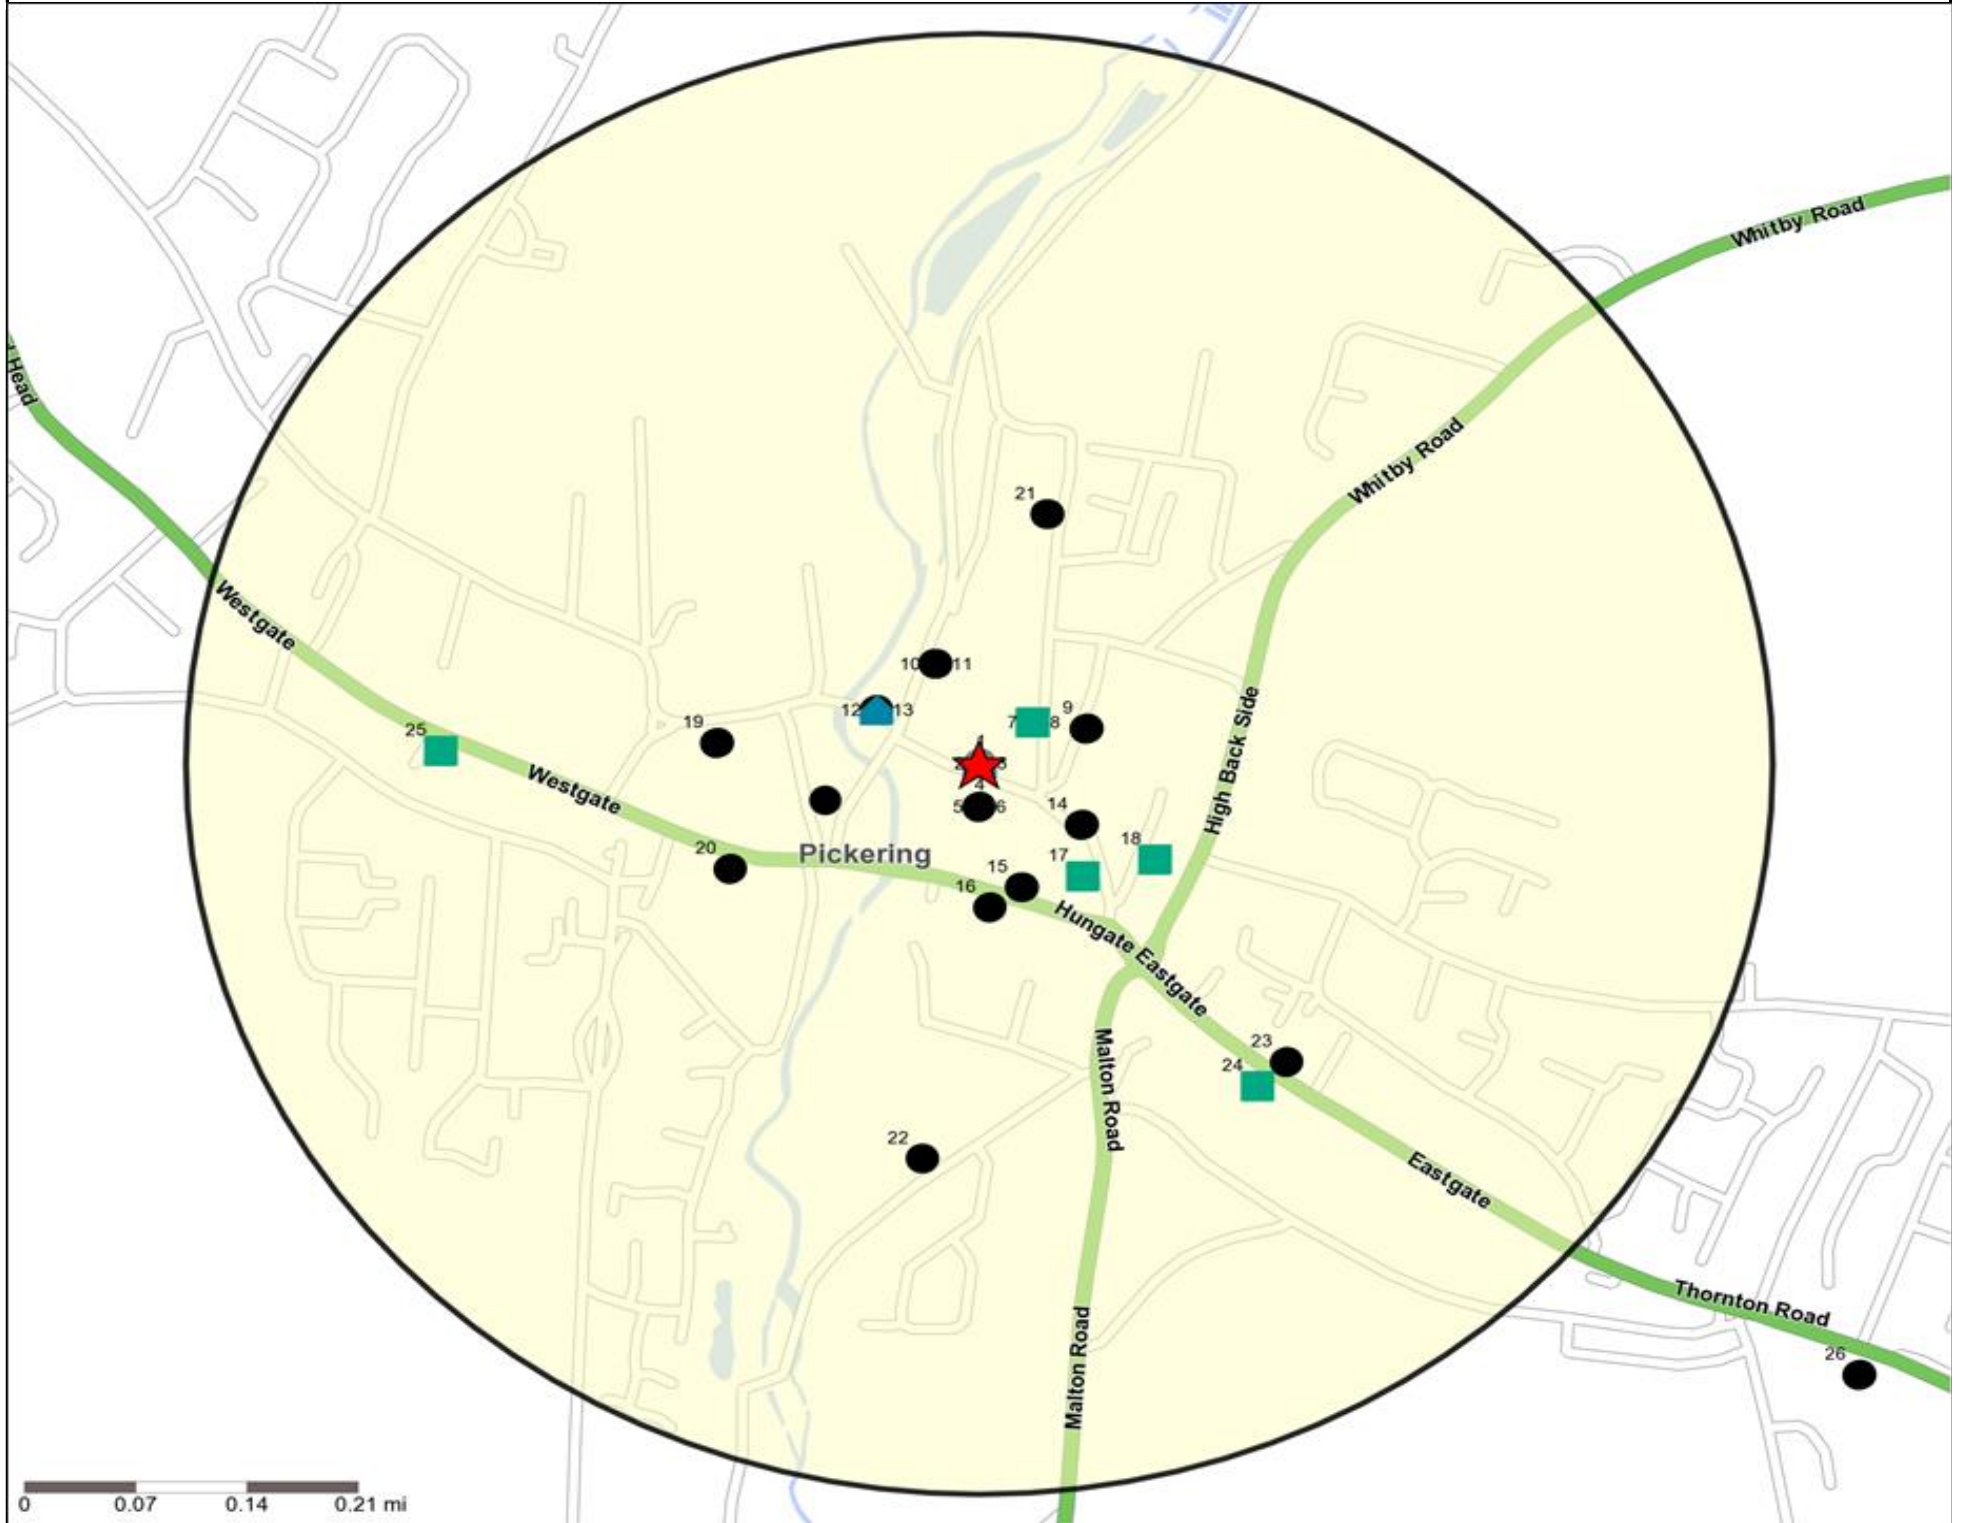

### Competition Map and Data: BAY HORSE INN, PICKERING (200092)

Numbers on competition points relate to the distance ranking in the competition table on page 7. Copyright Experian Ltd, HERE 2015. Ordnance Survey © Crown copyright 2015

- Location
- Branded Food
- Dry Led
- Café / Wine Bar
- Other
- 0.5, 1.5, 3 & 5 Mile Distance
- Circuit Bar
- Rural Character
- Rivers, Canals and Lakes
- Community Local

## Competition Map and Data: BAY HORSE INN, PICKERING (200092)

Numbers on competition points relate to the distance ranking in the competition table on page 7. Copyright Experian Ltd, HERE 2015. Ordnance Survey © Crown copyright 2015