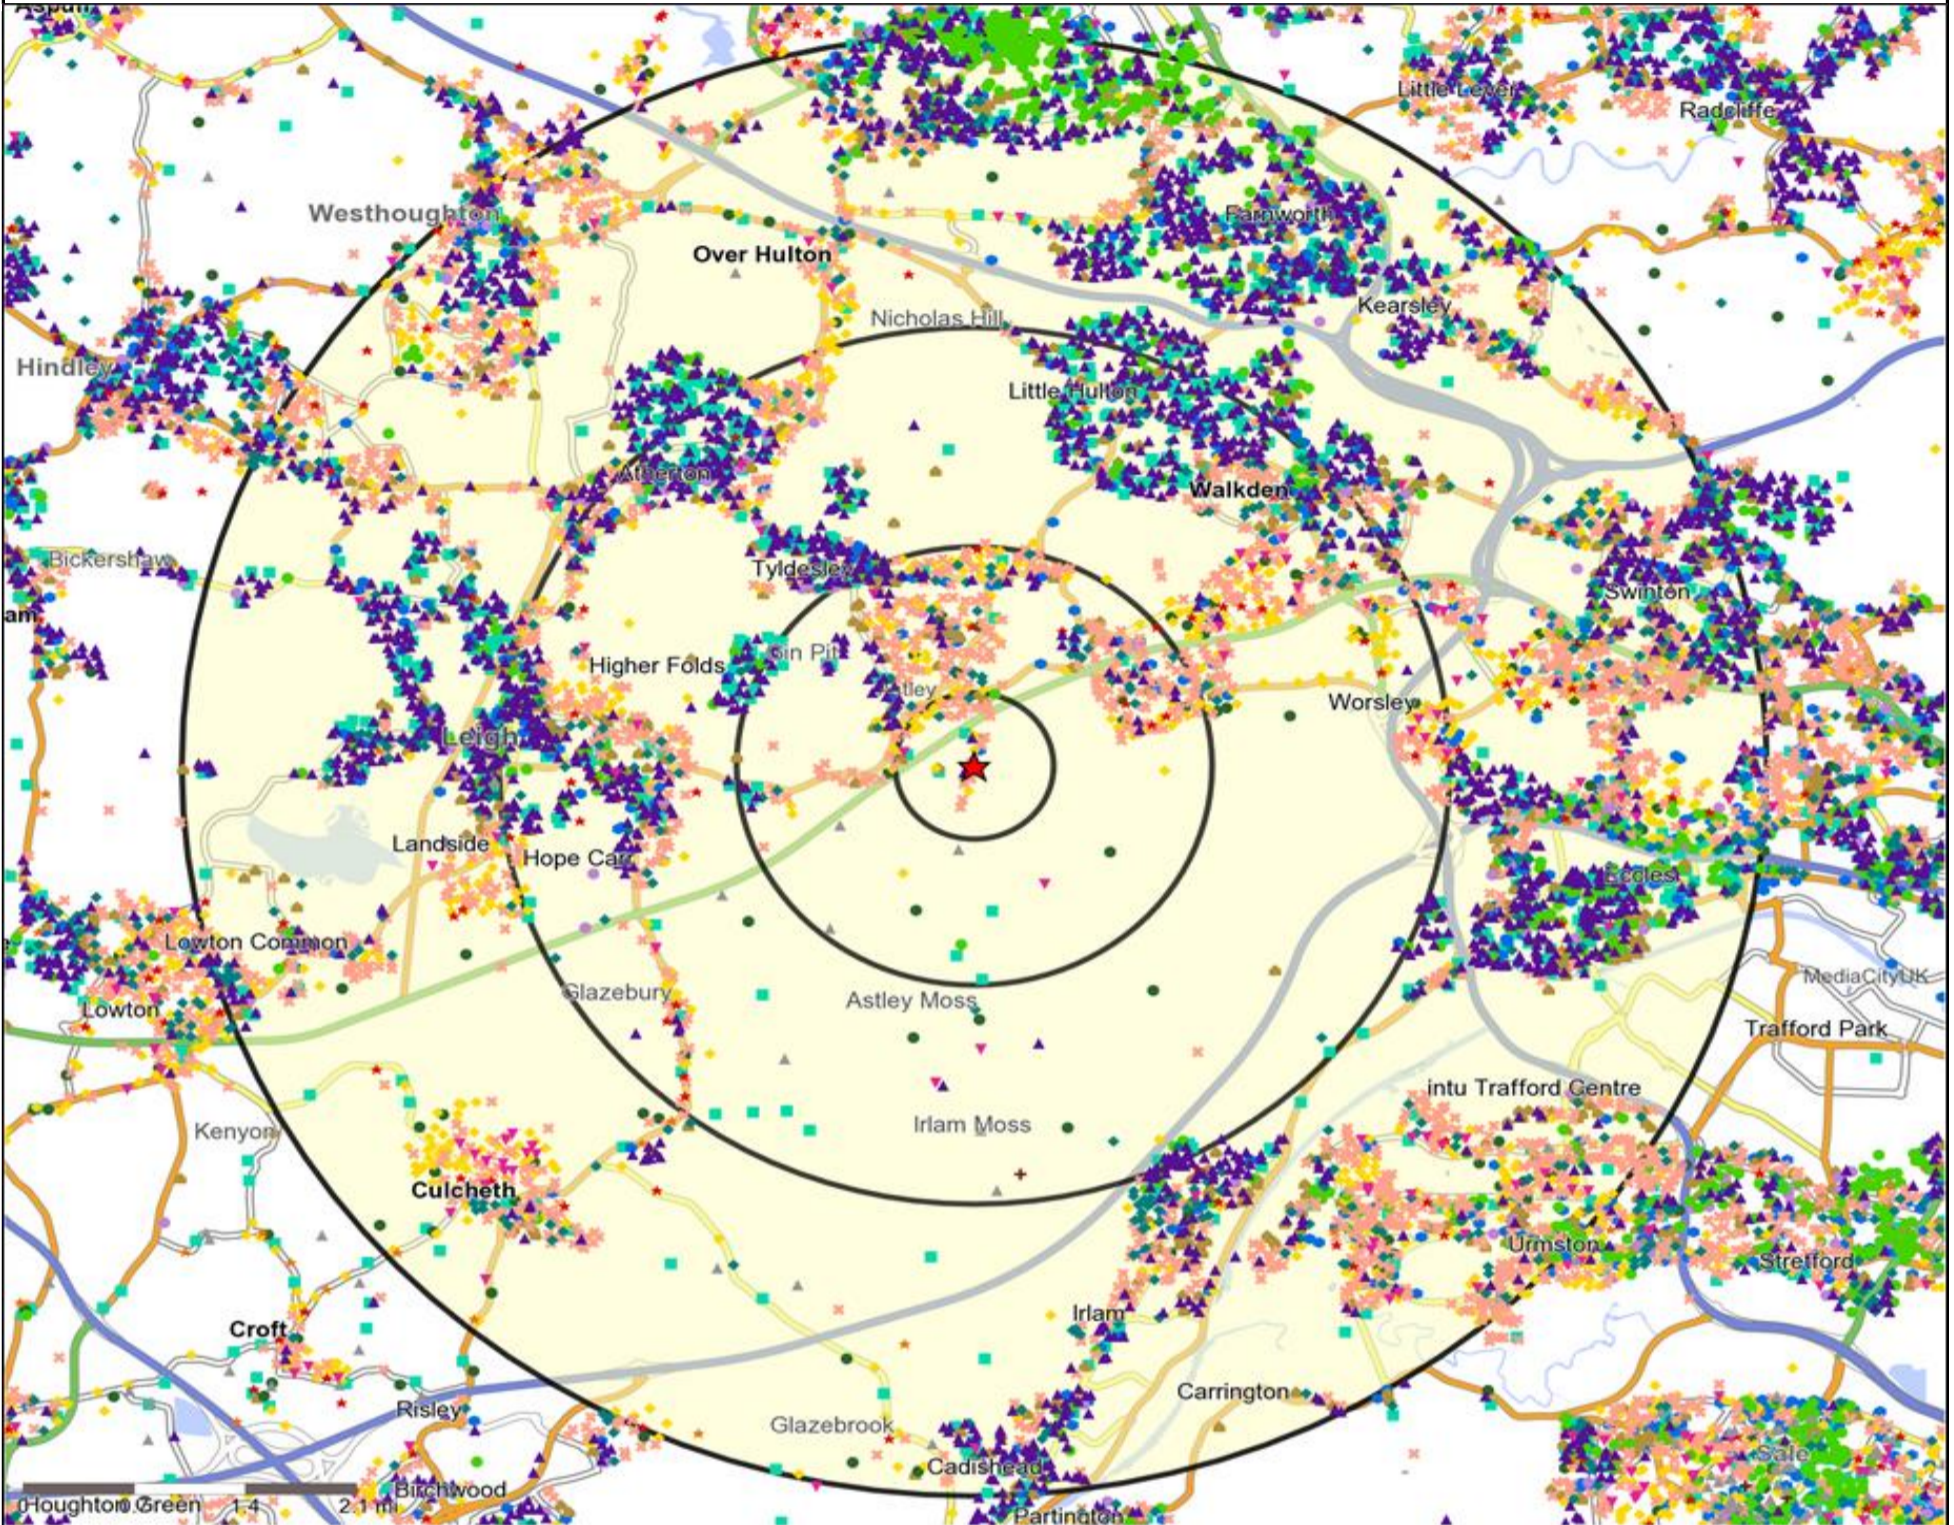

Occasions Map and Data: OLD BOATHOUSE, ASTLEY (203049)

Copyright Experian Ltd, HERE 2015. Ordnance Survey © Crown copyright 2015

- ★ Location
- 0.5, 1.5, 3 & 5 Mile Distance
- ~ Rivers, Canals and Lakes
- ▲ Occasions Types
- 01 Mine's a Pint
- 02 Early Doors
- 03 Everyday is Friday
- ▲ 04 Weekend Millionaires
- 05 Out On The Town
- ▲ 06 Business and Pleasure
- 07 Sporting Pints
- 08 Student Social
- ▼ 09 Leisurely Lunch
- 10 Wining and Dining
- ▲ 11 Household Outing
- ★ 12 Midweek Meal Deal
- 13 Date Night
- ★ 14 Birthday Treat
- + 15 Pre Show Meal

Occasions Data Table

	Count:					Index:				
	0 - 0.5 Miles	0 - 1.5 Miles	0 - 3.0 Miles	0 - 5.0 Miles	15 Min Drivetime	0 - 0.5	0 - 1.5	0 - 3.0	0 - 5.0	15 Min Drivetime
01 Mine's a Pint	70	1,146	6,525	24,980	19,397	64	75	104	104	105
02 Early Doors	104	1,377	6,199	23,296	18,556	114	108	118	116	120
03 Everyday is Friday	84	1,186	4,956	18,171	14,372	108	109	111	106	109
04 Weekend Millionaires	94	1,708	8,617	33,468	25,864	84	109	133	136	137
05 Out On The Town	105	1,563	7,012	26,749	21,003	97	104	112	113	115
06 Business and Pleasure	33	507	1,893	7,984	5,730	59	65	59	65	61
07 Sporting Pints	62	1,044	5,296	23,656	16,585	52	63	77	90	82
08 Student Social	43	595	1,779	6,278	4,922	85	85	61	57	58
09 Leisurely Lunch	107	1,383	5,638	21,371	16,287	101	93	92	92	91
10 Wining and Dining	180	2,070	6,542	23,288	18,044	149	123	94	88	88
11 Household Outing	102	1,536	6,249	25,464	18,841	107	115	113	121	117
12 Midweek Meal Deal	39	669	3,511	14,104	10,458	73	89	113	119	115
13 Date Night	145	1,625	4,660	15,128	12,581	169	136	94	80	87
14 Birthday Treat	98	1,289	4,691	16,475	12,852	114	108	95	87	89
15 Pre Show Meal	34	432	1,445	5,463	4,275	115	105	85	84	86
Number of Occasions	1,300	18,130	75,013	285,875	219,767	100	100	100	100	100