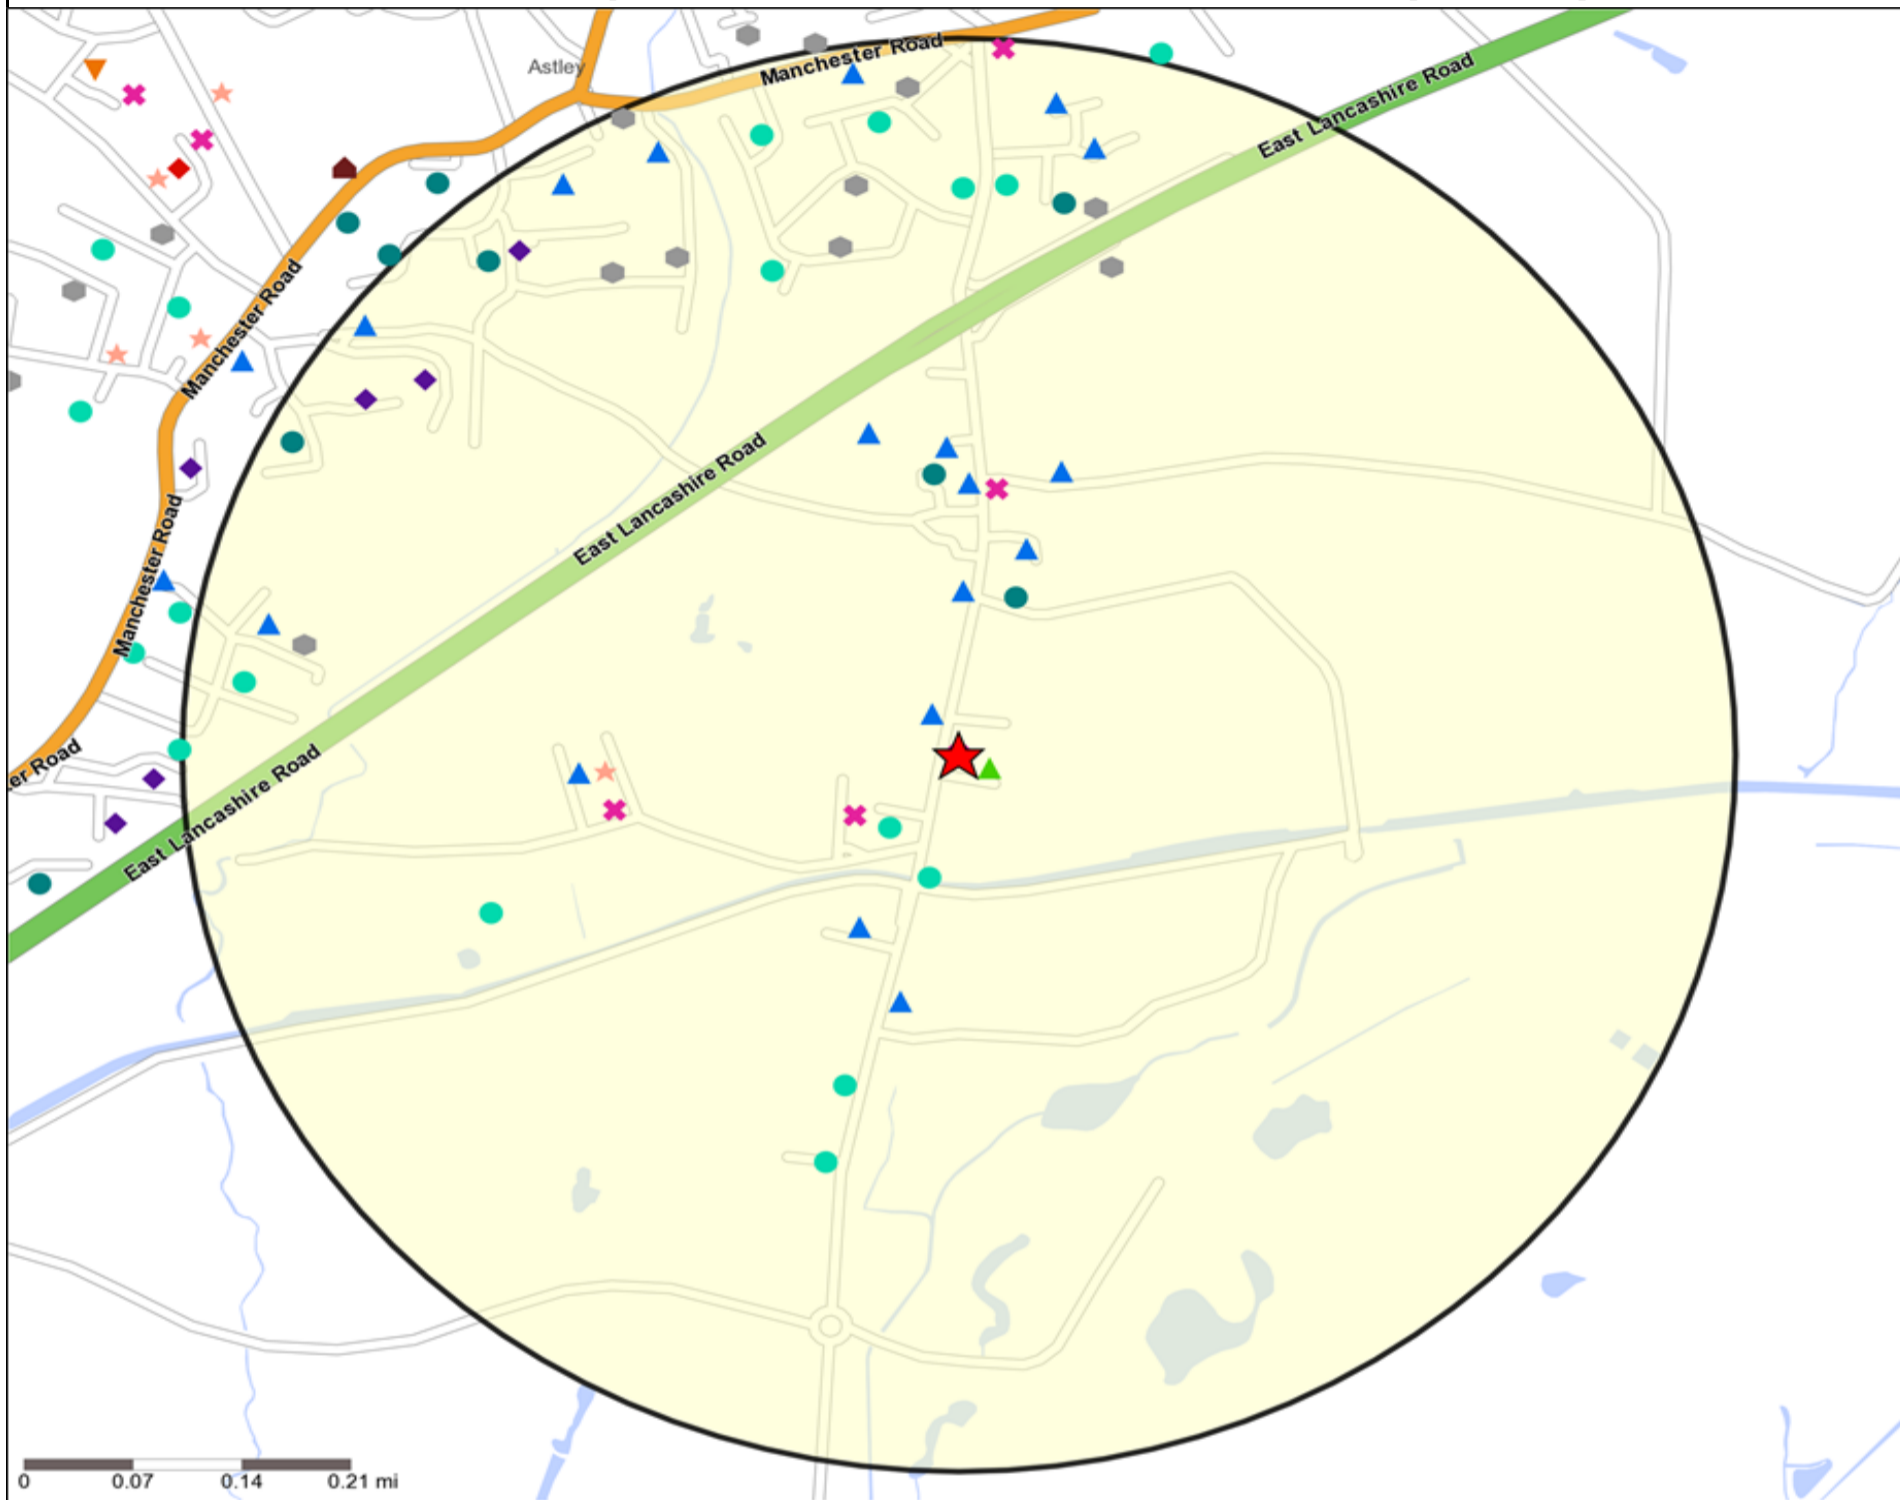

Mosaic UK Map and Data: OLD BOATHOUSE, ASTLEY (203049)

Copyright Experian Ltd, HERE 2015. Ordnance Survey © Crown copyright 2015

Location	Mosaic UK Groups	D Rural Reality	H Aspiring Homemakers	L Vintage Value
0.5, 1.5, 3 & 5 Mile Distance	A City Prosperity	E Senior Security	I Family Basics	M Modest Traditions
Rivers, Canals and Lakes	B Prestige Positions	F Suburban Stability	J Transient Renters	N Urban Cohesion
	C Country Living	G Domestic Success	K Municipal Challenge	O Rental Hubs

Mosaic UK Data Table (Residential)

	Count:	Index:
	0 - 0.5 Miles	0 - 0.5 Miles
A City Prosperity (18+)	0	0
B Prestige Positions (18+)	102	84
C Country Living (18+)	8	7
D Rural Reality (18+)	2	2
E Senior Security (18+)	362	267
F Suburban Stability (18+)	479	470
G Domestic Success (18+)	149	106
H Aspiring Homemakers (18+)	420	276
I Family Basics (18+)	0	0
J Transient Renters (18+)	125	130
K Municipal Challenge (18+)	0	0
L Vintage Value (18+)	0	0
M Modest Traditions (18+)	23	29
N Urban Cohesion (18+)	0	0
O Rental Hubs (18+)	0	0
Adults 18+ estimate 2015	1,670	100