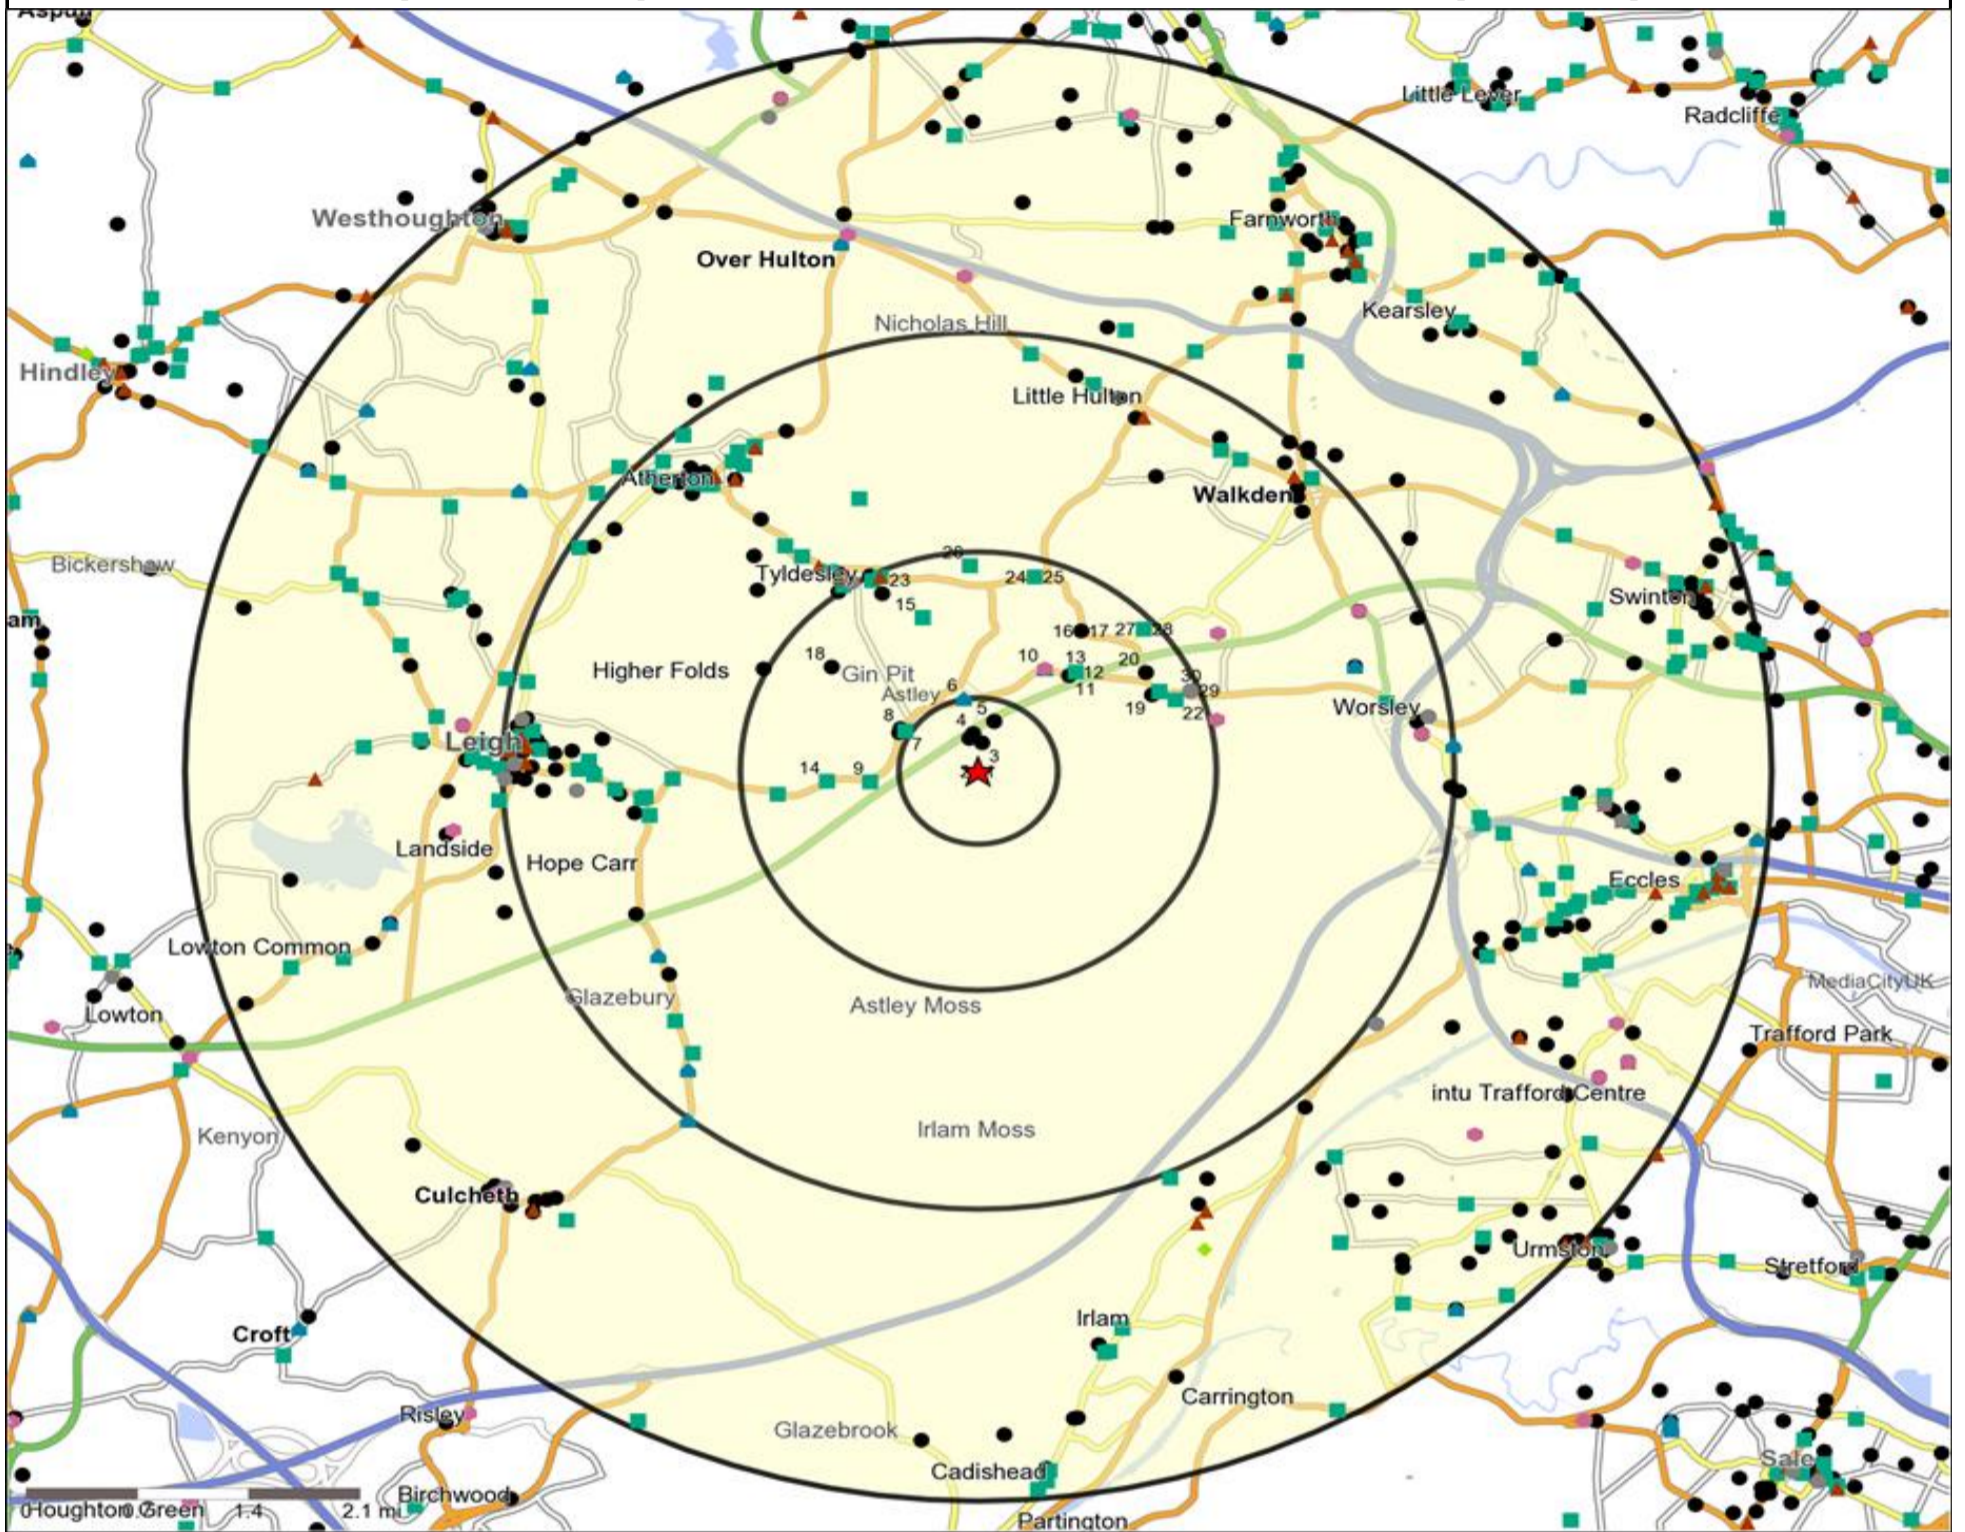

Competition Map and Data: OLD BOATHOUSE, ASTLEY (203049)

Numbers on competition points relate to the distance ranking in the competition table on page 7. Copyright Experian Ltd, HERE 2015. Ordnance Survey © Crown copyright 2015

- Location
- Branded Food
- Dry Led
- Café / Wine Bar
- Other
- Circuit Bar
- Rural Character
- Rivers, Canals and Lakes
- Community Local

Competition Type Summary Table

Reporting Category	0 - 0.5 Miles	0 - 1.5 Miles	0 - 3.0 Miles	0 - 5.0 Miles
Café / Wine Bar	0	1	6	17
Circuit Bar	1	2	18	45
Community Local	0	13	50	169
Dry Led	1	3	9	21
Branded Food Pub	0	1	5	15
Rural	0	0	0	1
Other	3	17	91	312
Total	5	37	179	580