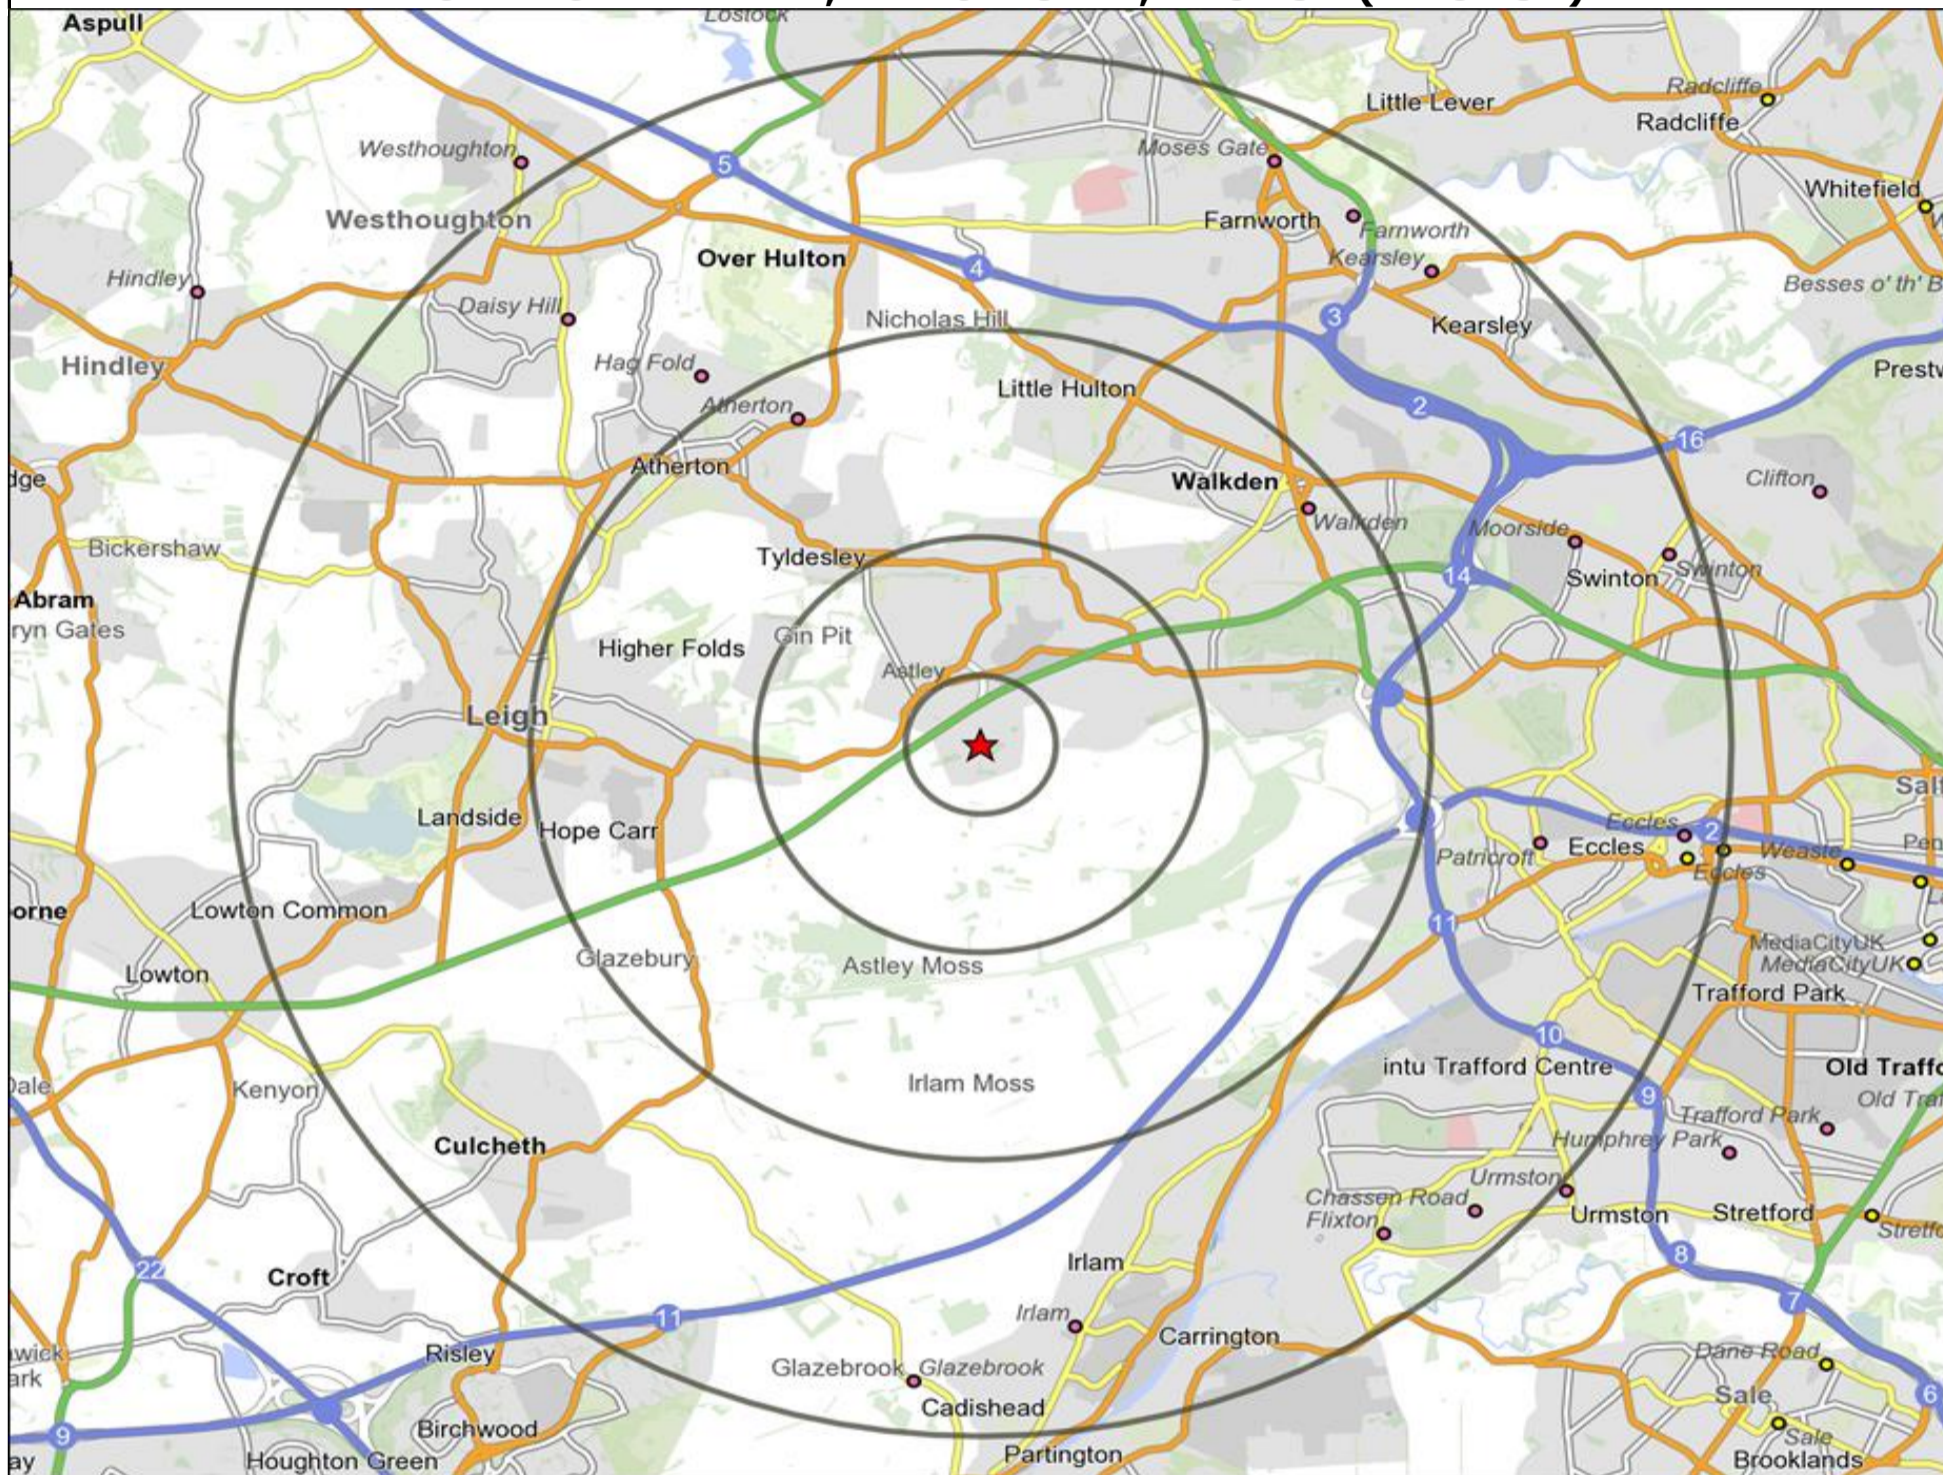

**Customer Profile Report for OLD BOATHOUSE, ASTLEY (Punch Outlet Number: 203049)
HIGHER GREEN LANE, MANCHESTER, M29 7JB (M 29 7JB)**

Copyright Experian Ltd, HERE 2015. Ordnance Survey © Crown copyright 2015

★ Location ○ 0.5, 1.5, 3 & 5 Mile Distance

Age Data Table

	Count:					Index:				
	0 - 0.5 Miles	0 - 1.5 Miles	0 - 3.0 Miles	0 - 5.0 Miles	15 Min Drivetime	0 - 0.5 Miles	0 - 1.5 Miles	0 - 3.0 Miles	0 - 5.0 Miles	15 Min Drivetime
0-15	288	4,761	19,111	77,497	56,357	77	97	101	108	102
16-17	29	665	2,365	9,495	6,909	63	110	101	107	101
18-24	129	1,989	7,802	30,542	22,901	72	84	85	89	86
25-34	230	3,043	12,977	50,836	39,564	85	85	94	98	99
35-44	276	3,468	12,887	49,422	38,049	110	105	101	102	102
45-54	335	4,431	15,748	56,465	44,495	119	120	110	105	107
55-64	308	3,312	11,986	41,686	32,774	137	112	105	97	99
65+	392	4,381	17,964	64,899	52,324	110	93	99	95	99
Population estimate 2015	1,987	26,050	100,840	380,842	293,373	100	100	100	100	100

Ethnicity - Census 2011

	Count:					%:				
	0 - 0.5 Miles	0 - 1.5 Miles	0 - 3.0 Miles	0 - 5.0 Miles	15 Min Drivetime	0 - 0.5 Miles	0 - 1.5 Miles	0 - 3.0 Miles	0 - 5.0 Miles	15 Min Drivetime
White	1,889	24,898	95,398	339,685	274,086	97%	96%	96%	91%	95%
Mixed / Multiple Ethnic Groups	22	326	1,242	5,545	3,730	1%	1%	1%	1%	1%
Asian / Asian British	20	387	1,776	22,051	5,991	1%	1%	2%	6%	2%
Black / African / Caribbean / Black British	4	152	906	4,534	2,955	0%	1%	1%	1%	1%
Other Ethnic Group	4	67	310	2,210	1,144	0%	0%	0%	1%	0%
All People (Ethnic Group)	1,939	25,830	99,632	374,025	287,906	100	100	100	100	100